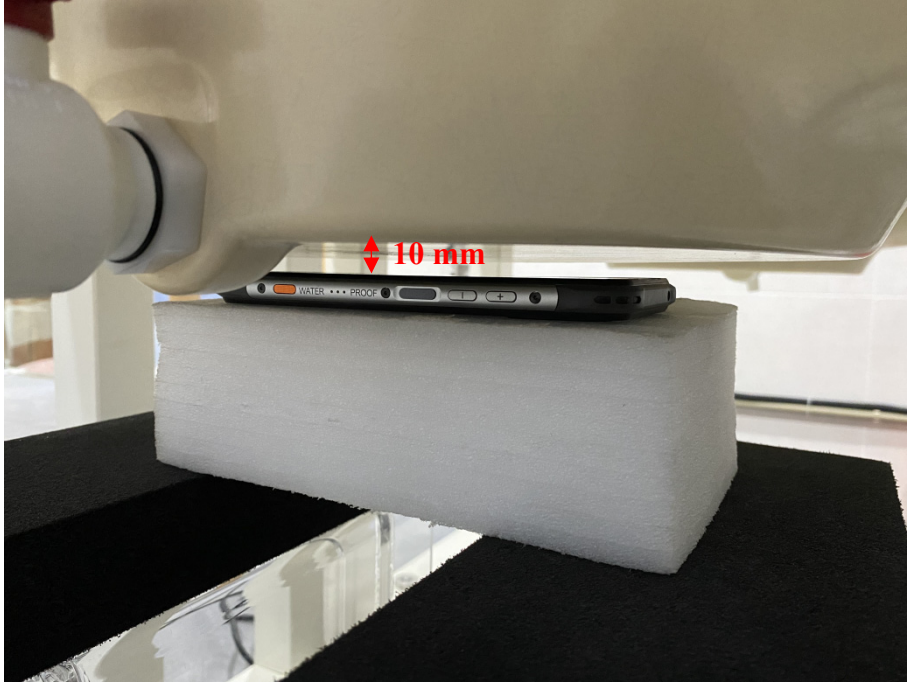

APPENDIX B EUT TEST POSITION PHOTOS

Liquid depth $\geq 15\text{cm}$

Phantom Type: Twin SAM Phantom ; Type: QD000 P40 CD; Serial: TP:1744

•

Head Left Cheek Setup Photo

Head Left Tilt Setup Photo

Head Right Cheek Setup Photo

Head Right Tilt Setup Photo

Body Front Setup Photo

Body Back Setup Photo

Body Left Setup Photo

Body Right Setup Photo

Body Top Setup Photo

Body Bottom Setup Photo