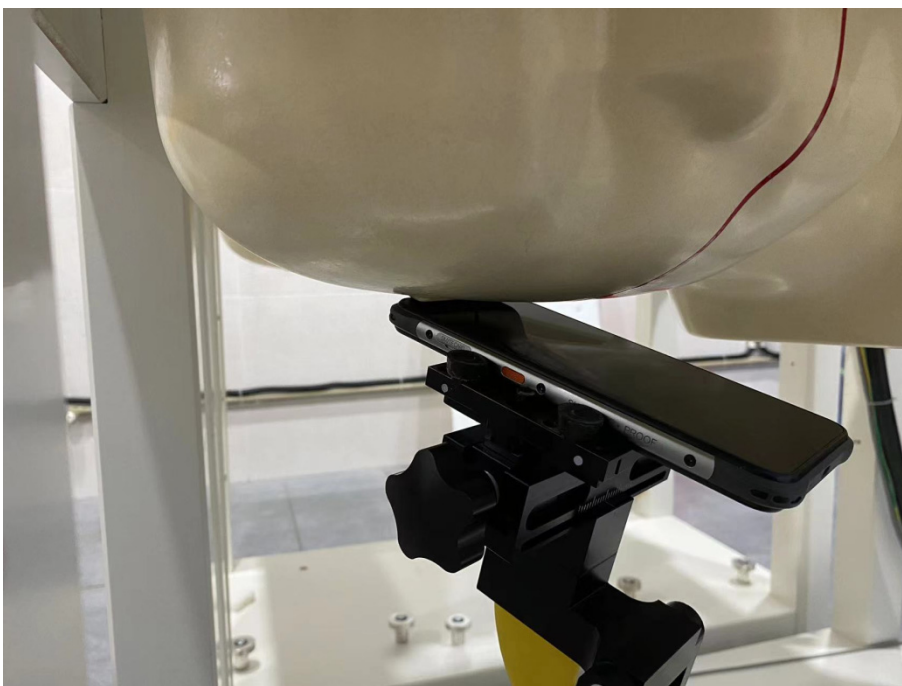

APPENDIX B EUT TEST POSITION PHOTOS

Liquid depth $\geq 15\text{cm}$

Phantom Type: Twin SAM Phantom ; Type: QD000 P40 CD; Serial: TP:1744

•

Head Left Cheek Setup Photo

Head Left Tilt Setup Photo

Head Right Cheek Setup Photo

Head Right Tilt Setup Photo

Body Front Setup Photo

Body Back Setup Photo

Body Left Setup Photo

Body Right Setup Photo

Body Top Setup Photo

Body Bottom Setup Photo