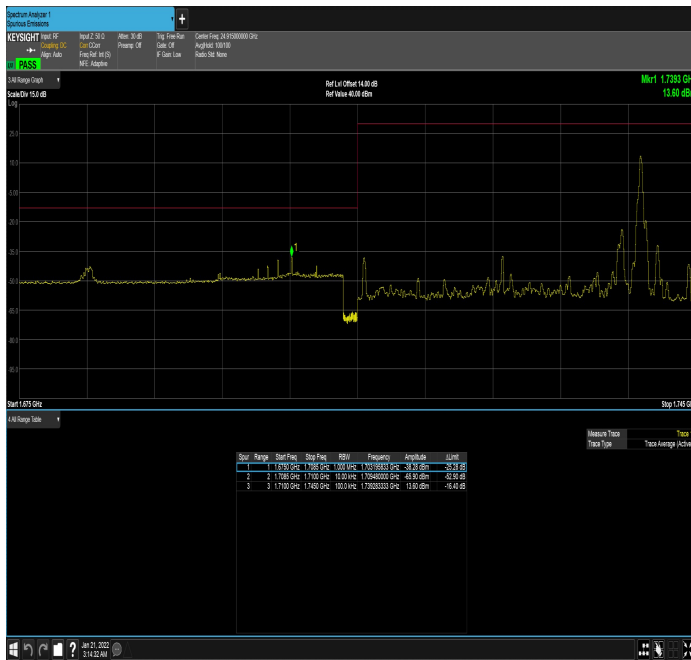

n66_30MHz_15kHz_1725MHz_DFT-s-OFDM
QPSK_RB1@159