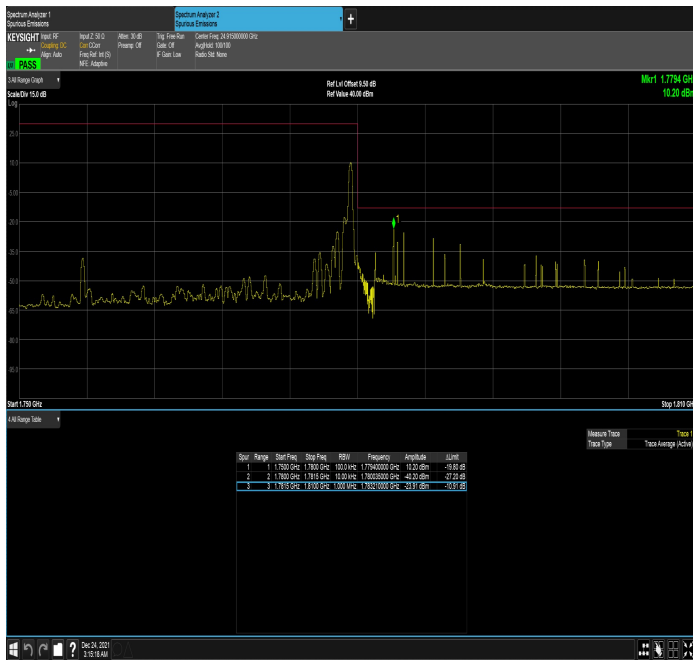

n66_25MHz_15kHz_1767.5MHz_DFT-s-OFDM
QPSK_RB1@132

n66_30MHz_15kHz_1725MHz_DFT-s-OFDM
QPSK_RB160@0