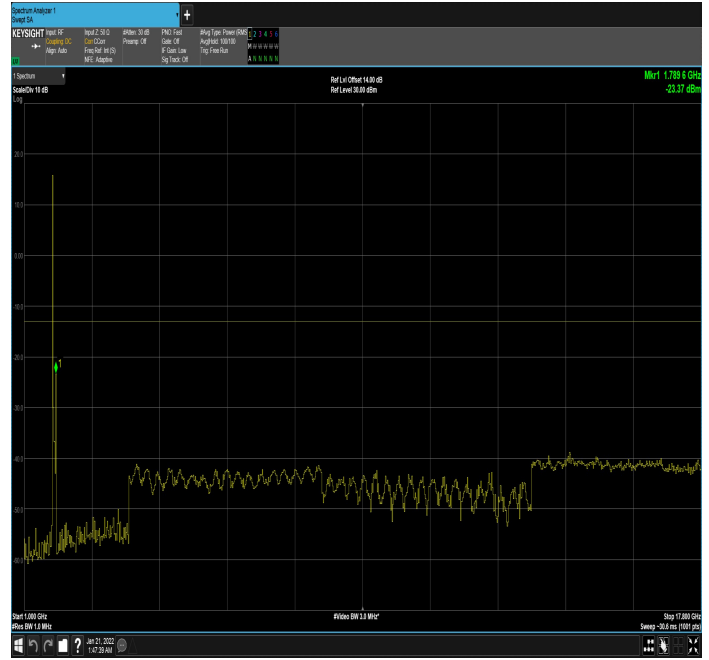

DC_12A_n66A_10MHz|40MHz_15kHz_704MHz|1730M
Hz_DFT-s-OFDM QPSK_RB0|RB1@0|30MHz_1GHz

DC_12A_n66A_10MHz|40MHz_15kHz_704MHz|1730M
Hz_DFT-s-OFDM QPSK_RB0|RB1@0|1GHz_17.80GHz

DC_12A_n66A_10MHz|40MHz_15kHz_704MHz|1730M
Hz_DFT-s-OFDM QPSK_RB0|RB216@0|30MHz_1GHz