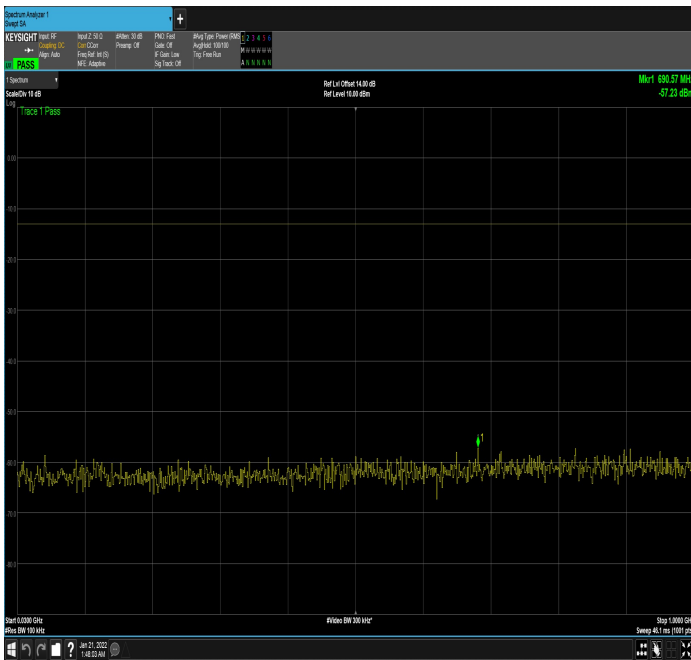

DC_12A_n66A_10MHz|40MHz_15kHz_704MHz|1730M
Hz_DFT-s-OFDM QPSK_RB0|RB216@0|30MHz_1GHz

DC_12A_n66A_10MHz|40MHz_15kHz_704MHz|1730M
Hz_DFT-s-OFDM
QPSK_RB0|RB216@0|1GHz_17.80GHz