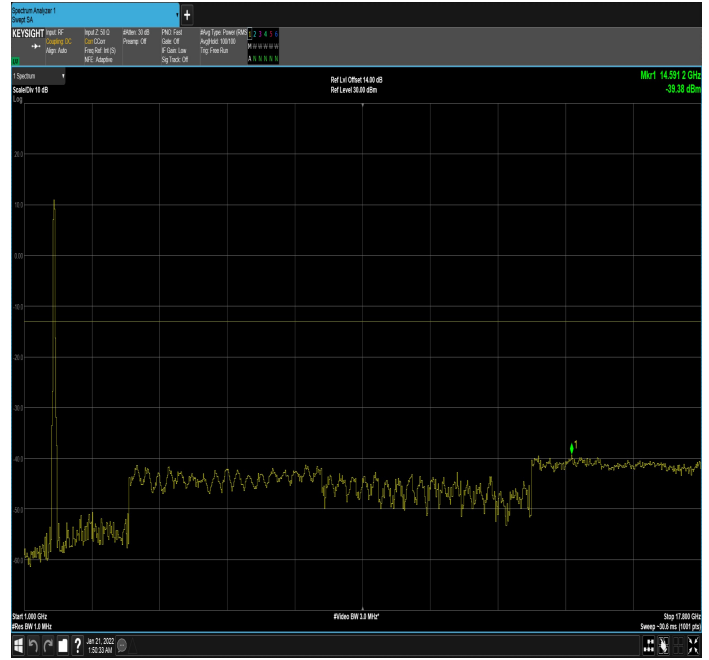

DC_12A_n66A_10MHz|40MHz_15kHz_707.5MHz|1745
MHz_DFT-s-OFDM
QPSK_RB0|RB216@0|1GHz_17.80GHz