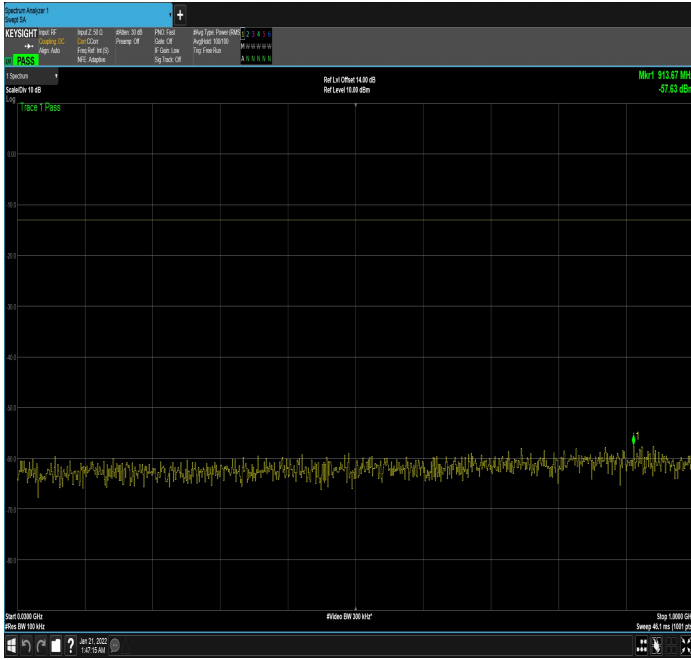

DC_12A_n66A_10MHz|40MHz_15kHz_704MHz|1730M
Hz_DFT-s-OFDM QPSK_RB0|RB1@0|30MHz_1GHz

DC_12A_n66A_10MHz|40MHz_15kHz_704MHz|1730M
Hz_DFT-s-OFDM QPSK_RB0|RB1@0|1GHz_17.80GHz

DC_12A_n66A_10MHz|40MHz_15kHz_704MHz|1730M
Hz_DFT-s-OFDM QPSK_RB0|RB216@0|30MHz_1GHz