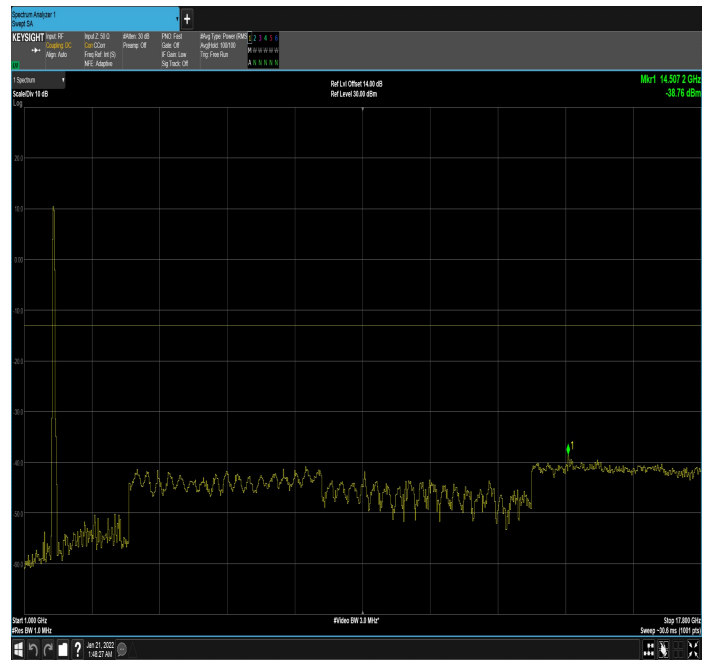

DC_12A_n66A_10MHz|40MHz_15kHz_704MHz|1730M
Hz_DFT-s-OFDM QPSK_RB0|RB1@0|30MHz_1GHz

DC_12A_n66A_10MHz|40MHz_15kHz_704MHz|1730M
Hz_DFT-s-OFDM QPSK_RB0|RB1@0|1GHz_17.80GHz

DC_12A_n66A_10MHz|40MHz_15kHz_704MHz|1730M
Hz_DFT-s-OFDM QPSK_RB0|RB216@0|30MHz_1GHz

DC_12A_n66A_10MHz|40MHz_15kHz_704MHz|1730M
Hz_DFT-s-OFDM
QPSK_RB0|RB216@0|1GHz_17.80GHz

DC_12A_n66A_10MHz|40MHz_15kHz_707.5MHz|1745
MHz_DFT-s-OFDM
QPSK_RB0|RB216@0|30MHz_1GHz

DC_12A_n66A_10MHz|40MHz_15kHz_707.5MHz|1745
MHz_DFT-s-OFDM
QPSK_RB0|RB216@0|1GHz_17.80GHz