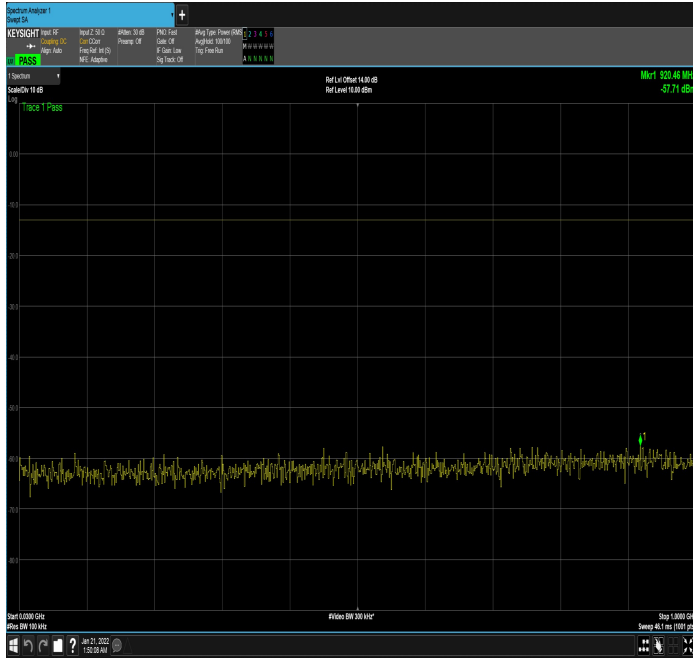

DC_12A_n66A_10MHz|40MHz_15kHz_704MHz|1730M
Hz_DFT-s-OFDM QPSK_RB0|RB1@0|30MHz_1GHz

DC_12A_n66A_10MHz|40MHz_15kHz_704MHz|1730M
Hz_DFT-s-OFDM QPSK_RB0|RB1@0|1GHz_17.80GHz

DC_12A_n66A_10MHz|40MHz_15kHz_704MHz|1730M
Hz_DFT-s-OFDM QPSK_RB0|RB216@0|30MHz_1GHz

DC_12A_n66A_10MHz|40MHz_15kHz_704MHz|1730M
Hz_DFT-s-OFDM
QPSK_RB0|RB216@0|1GHz_17.80GHz

DC_12A_n66A_10MHz|40MHz_15kHz_707.5MHz|1745
MHz_DFT-s-OFDM
QPSK_RB0|RB216@0|30MHz_1GHz

DC_12A_n66A_10MHz|40MHz_15kHz_707.5MHz|1745
MHz_DFT-s-OFDM
QPSK_RB0|RB216@0|1GHz_17.80GHz