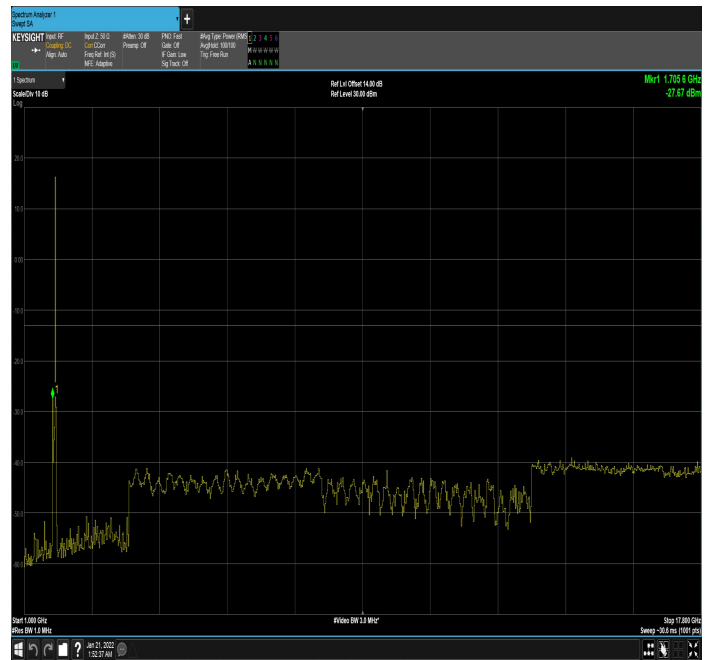

DC_12A_n66A_10MHz|40MHz_15kHz_711MHz|1760M
Hz_DFT-s-OFDM
QPSK_RB0|RB1@215|1GHz_17.80GHz