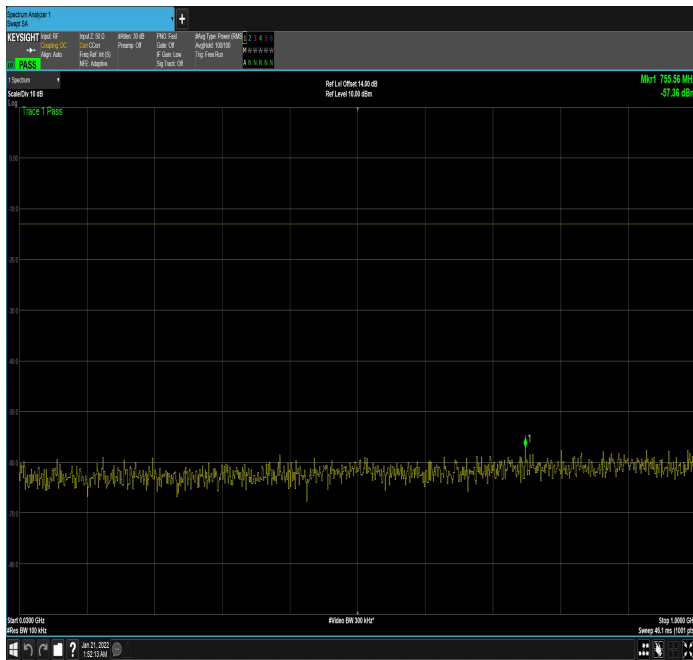

DC_12A_n66A_10MHz|40MHz_15kHz_711MHz|1760M
Hz_DFT-s-OFDM QPSK_RB0|RB1@215|30MHz_1GHz