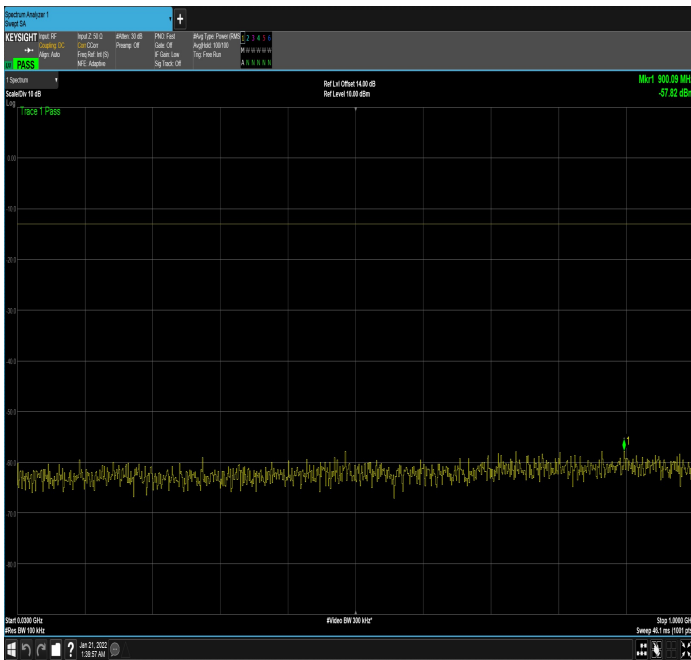

DC\_12A\_n66A\_10MHz|25MHz\_15kHz\_711MHz|1767.5  
MHz\_DFT-s-OFDM  
QPSK\_RB0|RB128@0|30MHz\_1GHz

DC\_12A\_n66A\_10MHz|25MHz\_15kHz\_711MHz|1767.5  
MHz\_DFT-s-OFDM  
QPSK\_RB0|RB128@0|1GHz\_17.80GHz

DC\_12A\_n66A\_10MHz|30MHz\_15kHz\_704MHz|1725M  
Hz\_DFT-s-OFDM QPSK\_RB0|RB1@0|30MHz\_1GHz

DC\_12A\_n66A\_10MHz|30MHz\_15kHz\_704MHz|1725M  
Hz\_DFT-s-OFDM QPSK\_RB0|RB1@0|1GHz\_17.80GHz

DC\_12A\_n66A\_10MHz|30MHz\_15kHz\_704MHz|1725M  
Hz\_DFT-s-OFDM QPSK\_RB0|RB160@0|30MHz\_1GHz

DC\_12A\_n66A\_10MHz|30MHz\_15kHz\_704MHz|1725M  
Hz\_DFT-s-OFDM  
QPSK\_RB0|RB160@0|1GHz\_17.80GHz