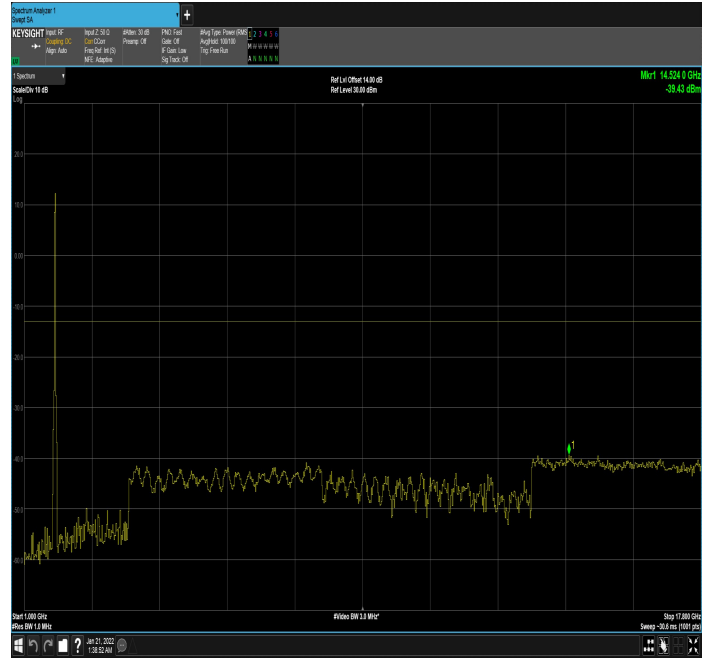

DC\_12A\_n66A\_10MHz|25MHz\_15kHz\_711MHz|1767.5  
MHz\_DFT-s-OFDM  
QPSK\_RB0|RB128@0|30MHz\_1GHz

DC\_12A\_n66A\_10MHz|25MHz\_15kHz\_711MHz|1767.5  
MHz\_DFT-s-OFDM  
QPSK\_RB0|RB128@0|1GHz\_17.80GHz

DC\_12A\_n66A\_10MHz|30MHz\_15kHz\_704MHz|1725M  
Hz\_DFT-s-OFDM QPSK\_RB0|RB1@0|30MHz\_1GHz

DC\_12A\_n66A\_10MHz|30MHz\_15kHz\_704MHz|1725M  
Hz\_DFT-s-OFDM QPSK\_RB0|RB1@0|1GHz\_17.80GHz

DC\_12A\_n66A\_10MHz|30MHz\_15kHz\_704MHz|1725M  
Hz\_DFT-s-OFDM QPSK\_RB0|RB160@0|30MHz\_1GHz

DC\_12A\_n66A\_10MHz|30MHz\_15kHz\_704MHz|1725M  
Hz\_DFT-s-OFDM  
QPSK\_RB0|RB160@0|1GHz\_17.80GHz