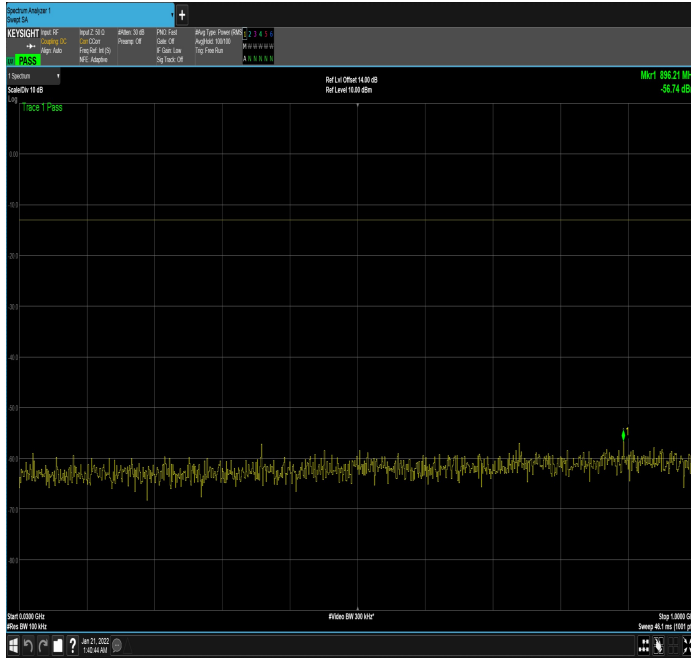

DC\_12A\_n66A\_10MHz|25MHz\_15kHz\_711MHz|1767.5  
MHz\_DFT-s-OFDM  
QPSK\_RB0|RB128@0|30MHz\_1GHz

DC\_12A\_n66A\_10MHz|25MHz\_15kHz\_711MHz|1767.5  
MHz\_DFT-s-OFDM  
QPSK\_RB0|RB128@0|1GHz\_17.80GHz

DC\_12A\_n66A\_10MHz|30MHz\_15kHz\_704MHz|1725M  
Hz\_DFT-s-OFDM QPSK\_RB0|RB1@0|30MHz\_1GHz

DC\_12A\_n66A\_10MHz|30MHz\_15kHz\_704MHz|1725M  
Hz\_DFT-s-OFDM QPSK\_RB0|RB1@0|1GHz\_17.80GHz

DC\_12A\_n66A\_10MHz|30MHz\_15kHz\_704MHz|1725M  
Hz\_DFT-s-OFDM QPSK\_RB0|RB160@0|30MHz\_1GHz

DC\_12A\_n66A\_10MHz|30MHz\_15kHz\_704MHz|1725M  
Hz\_DFT-s-OFDM  
QPSK\_RB0|RB160@0|1GHz\_17.80GHz