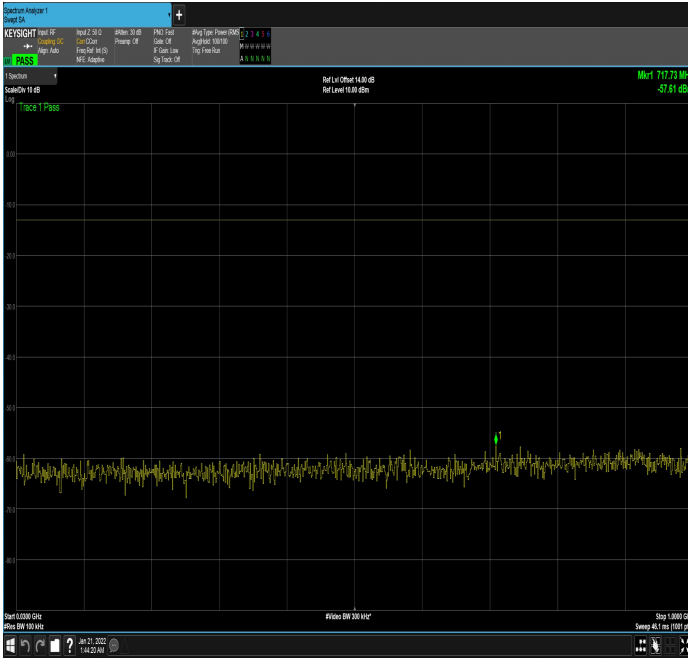

DC_12A_n66A_10MHz|30MHz_15kHz_711MHz|1765M
Hz_DFT-s-OFDM_QPSK_RB0|RB1@159|30MHz_1GHz

DC_12A_n66A_10MHz|30MHz_15kHz_711MHz|1765M
Hz_DFT-s-OFDM
QPSK_RB0|RB1@159|1GHz_17.80GHz