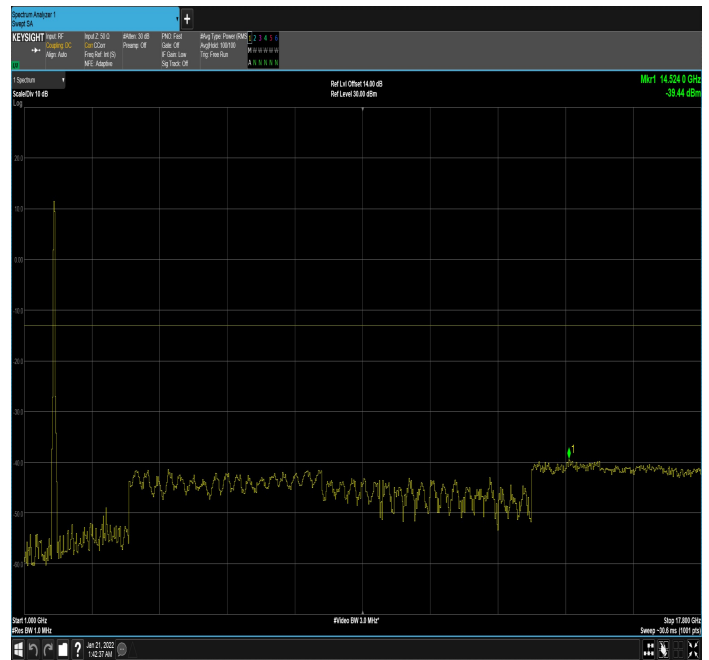

DC_12A_n66A_10MHz|30MHz_15kHz_707.5MHz|1745
MHz_DFT-s-OFDM
QPSK_RB0|RB160@0|1GHz_17.80GHz