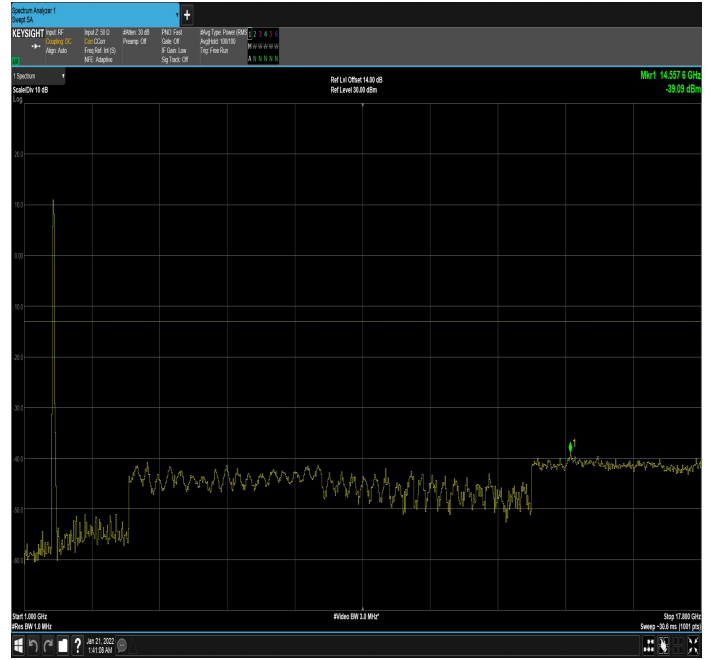

DC\_12A\_n66A\_10MHz|25MHz\_15kHz\_711MHz|1767.5  
MHz\_DFT-s-OFDM  
QPSK\_RB0|RB128@0|30MHz\_1GHz

DC\_12A\_n66A\_10MHz|25MHz\_15kHz\_711MHz|1767.5  
MHz\_DFT-s-OFDM  
QPSK\_RB0|RB128@0|1GHz\_17.80GHz

DC\_12A\_n66A\_10MHz|30MHz\_15kHz\_704MHz|1725M  
Hz\_DFT-s-OFDM QPSK\_RB0|RB1@0|30MHz\_1GHz

DC\_12A\_n66A\_10MHz|30MHz\_15kHz\_704MHz|1725M  
Hz\_DFT-s-OFDM QPSK\_RB0|RB1@0|1GHz\_17.80GHz

DC\_12A\_n66A\_10MHz|30MHz\_15kHz\_704MHz|1725M  
Hz\_DFT-s-OFDM QPSK\_RB0|RB160@0|30MHz\_1GHz

DC\_12A\_n66A\_10MHz|30MHz\_15kHz\_704MHz|1725M  
Hz\_DFT-s-OFDM  
QPSK\_RB0|RB160@0|1GHz\_17.80GHz