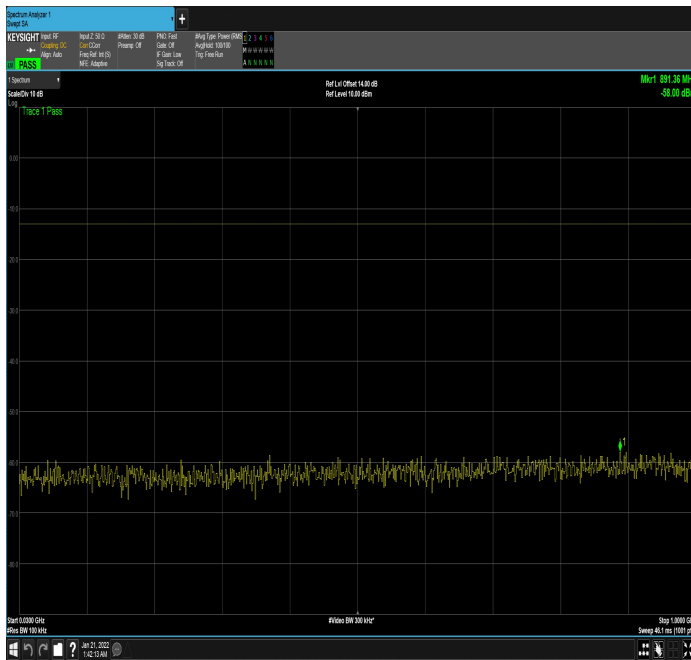

DC_12A_n66A_10MHz|30MHz_15kHz_707.5MHz|1745
MHz_DFT-s-OFDM
QPSK_RB0|RB160@0|30MHz_1GHz