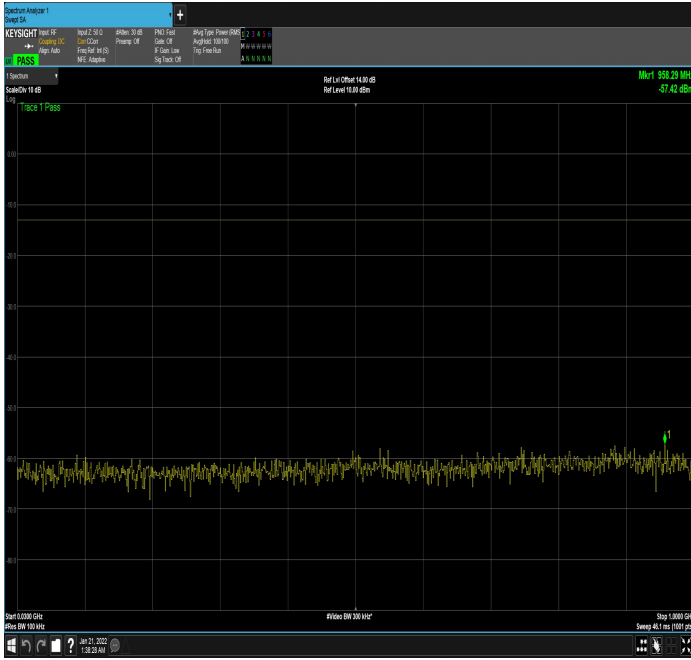

DC\_12A\_n66A\_10MHz|25MHz\_15kHz\_711MHz|1767.5  
MHz\_DFT-s-OFDM  
QPSK\_RB0|RB128@0|30MHz\_1GHz

DC\_12A\_n66A\_10MHz|25MHz\_15kHz\_711MHz|1767.5  
MHz\_DFT-s-OFDM  
QPSK\_RB0|RB128@0|1GHz\_17.80GHz

DC\_12A\_n66A\_10MHz|30MHz\_15kHz\_704MHz|1725M  
Hz\_DFT-s-OFDM QPSK\_RB0|RB1@0|30MHz\_1GHz

DC\_12A\_n66A\_10MHz|30MHz\_15kHz\_704MHz|1725M  
Hz\_DFT-s-OFDM QPSK\_RB0|RB1@0|1GHz\_17.80GHz

DC\_12A\_n66A\_10MHz|30MHz\_15kHz\_704MHz|1725M  
Hz\_DFT-s-OFDM QPSK\_RB0|RB160@0|30MHz\_1GHz

DC\_12A\_n66A\_10MHz|30MHz\_15kHz\_704MHz|1725M  
Hz\_DFT-s-OFDM  
QPSK\_RB0|RB160@0|1GHz\_17.80GHz