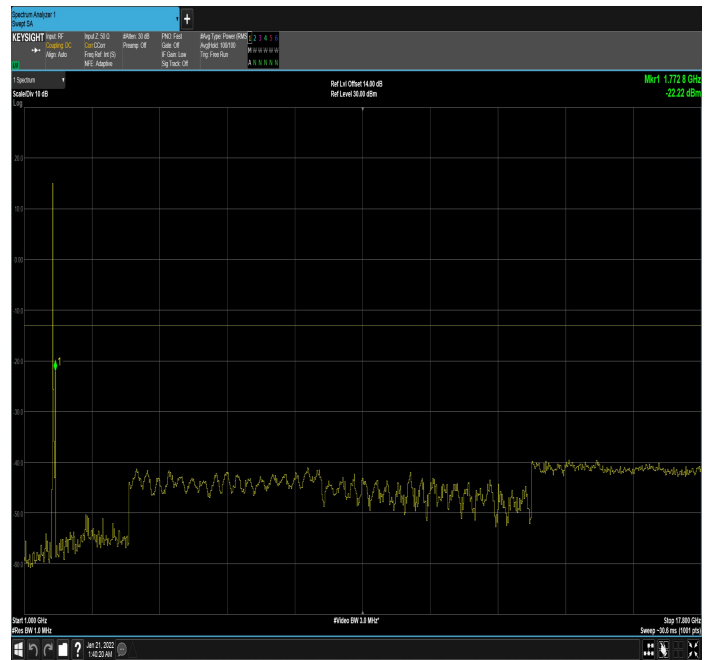

DC\_12A\_n66A\_10MHz|25MHz\_15kHz\_711MHz|1767.5  
MHz\_DFT-s-OFDM  
QPSK\_RB0|RB128@0|30MHz\_1GHz

DC\_12A\_n66A\_10MHz|25MHz\_15kHz\_711MHz|1767.5  
MHz\_DFT-s-OFDM  
QPSK\_RB0|RB128@0|1GHz\_17.80GHz

DC\_12A\_n66A\_10MHz|30MHz\_15kHz\_704MHz|1725M  
Hz\_DFT-s-OFDM QPSK\_RB0|RB1@0|30MHz\_1GHz

DC\_12A\_n66A\_10MHz|30MHz\_15kHz\_704MHz|1725M  
Hz\_DFT-s-OFDM QPSK\_RB0|RB1@0|1GHz\_17.80GHz

DC\_12A\_n66A\_10MHz|30MHz\_15kHz\_704MHz|1725M  
Hz\_DFT-s-OFDM QPSK\_RB0|RB160@0|30MHz\_1GHz

DC\_12A\_n66A\_10MHz|30MHz\_15kHz\_704MHz|1725M  
Hz\_DFT-s-OFDM  
QPSK\_RB0|RB160@0|1GHz\_17.80GHz