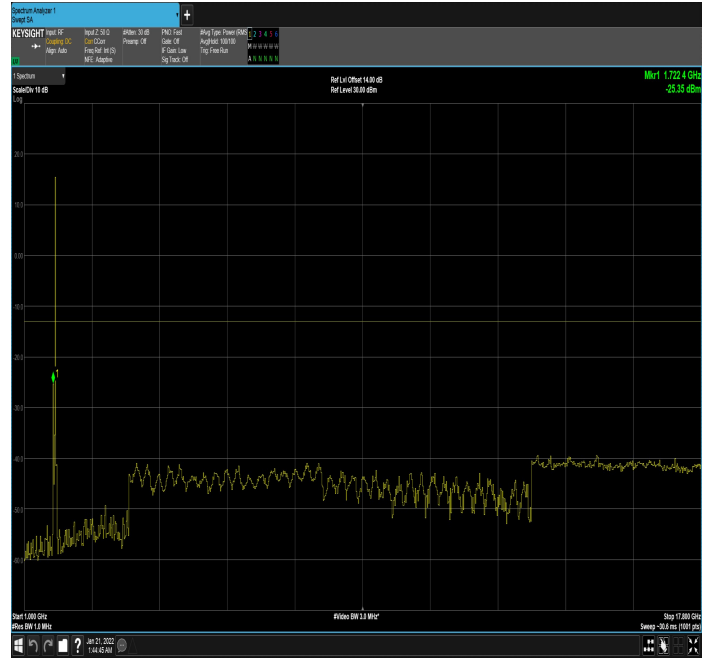

DC_12A_n66A_10MHz|30MHz_15kHz_711MHz|1765M
Hz_DFT-s-OFDM_QPSK_RB0|RB1@159|30MHz_1GHz

DC_12A_n66A_10MHz|30MHz_15kHz_711MHz|1765M
Hz_DFT-s-OFDM
QPSK_RB0|RB1@159|1GHz_17.80GHz