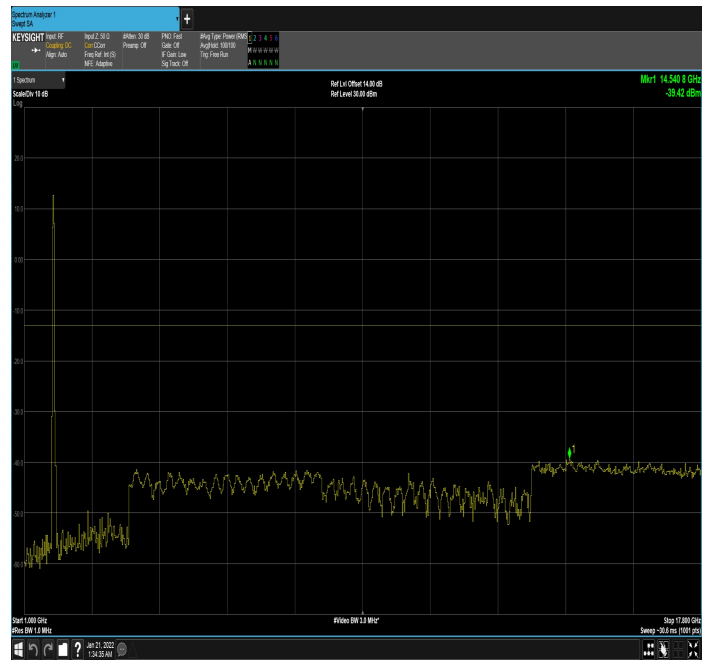

DC_12A_n66A_10MHz|25MHz_15kHz_707.5MHz|1745
MHz DFT-s-OFDM
QPSK_RB0|RB128@0|1GHz_17.80GHz

DC_12A_n66A_10MHz|25MHz_15kHz_704MHz|1722.5
MHz_DFT-s-OFDM
QPSK_RB0|RB128@0|1GHz_17.80GHz