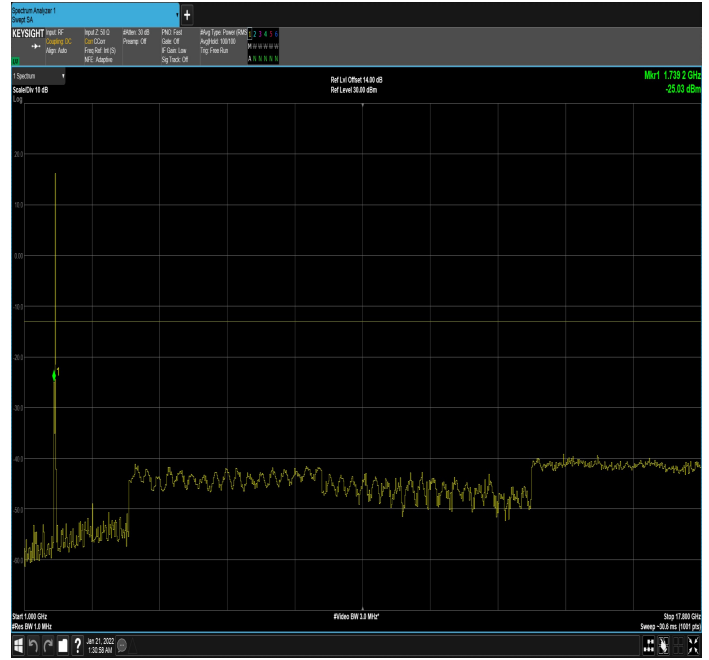

DC_12A_n66A_10MHz|20MHz_15kHz_711MHz|1770M
Hz_DFT-s-OFDM QPSK_RB0|RB1@105|30MHz_1GHz

DC_12A_n66A_10MHz|20MHz_15kHz_711MHz|1770M
Hz_DFT-s-OFDM
QPSK_RB0|RB1@105|1GHz_17.80GHz