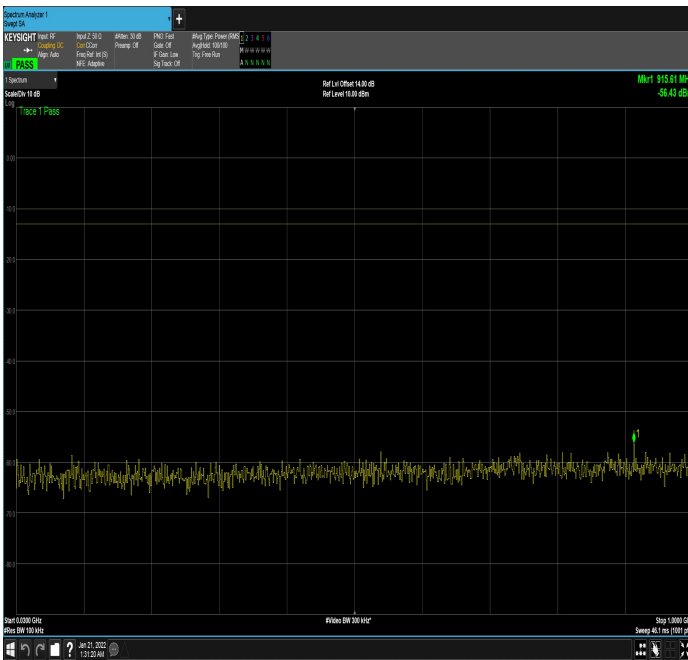

DC_12A_n66A_10MHz|20MHz_15kHz_711MHz|1770M
Hz_DFT-s-OFDM QPSK_RB0|RB100@0|30MHz_1GHz

DC_12A_n66A_10MHz|20MHz_15kHz_711MHz|1770M
Hz_DFT-s-OFDM
QPSK_RB0|RB100@0|1GHz_17.80GHz