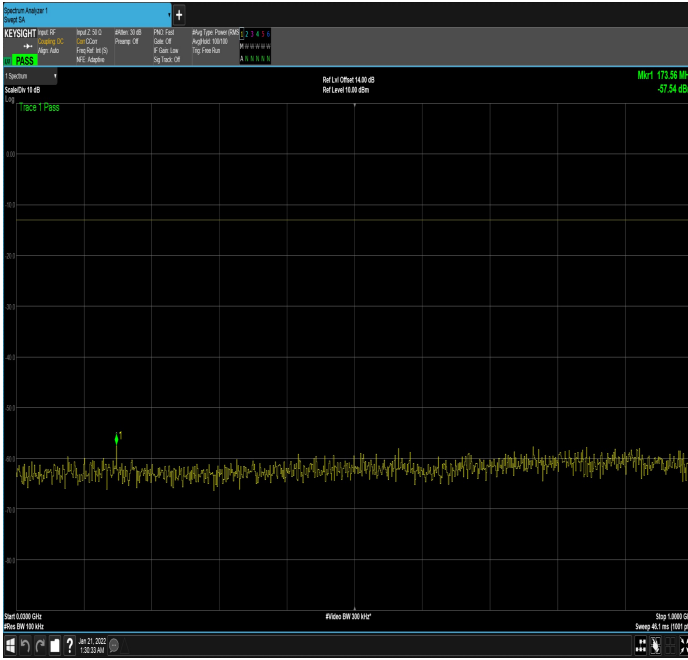

DC_12A_n66A_10MHz|20MHz_15kHz_711MHz|1770M
Hz_DFT-s-OFDM QPSK_RB0|RB1@105|30MHz_1GHz

DC_12A_n66A_10MHz|20MHz_15kHz_711MHz|1770M
Hz_DFT-s-OFDM
QPSK_RB0|RB1@105|1GHz_17.80GHz