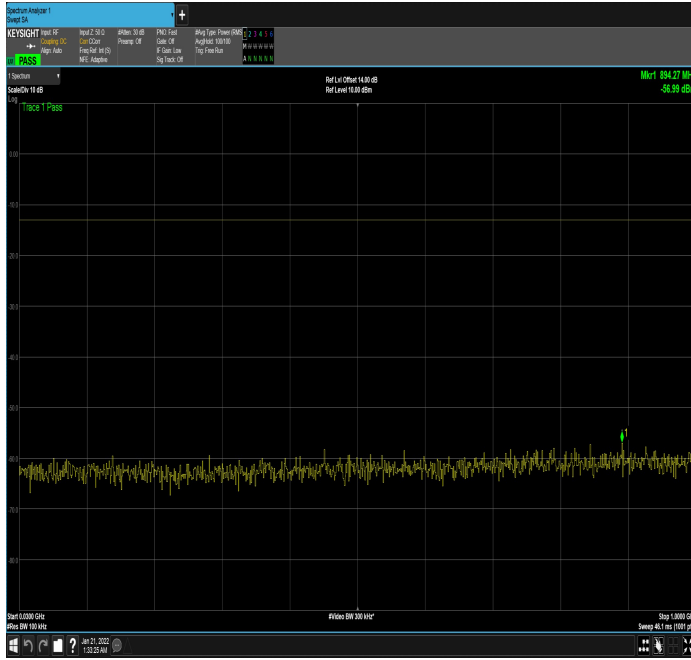

DC_12A_n66A_10MHz|25MHz_15kHz_704MHz|1722.5
MHz_DFT-s-OFDM QPSK_RB0|RB1@0|30MHz_1GHz