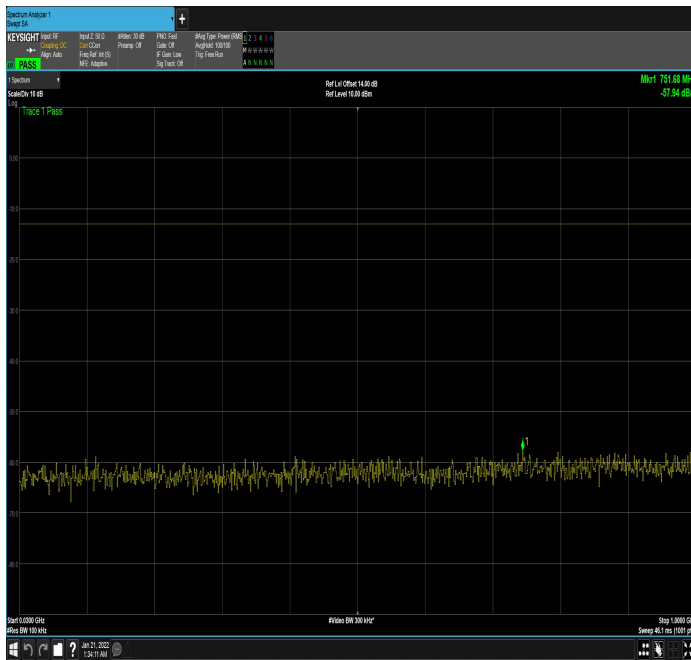

DC_12A_n66A_10MHz|25MHz_15kHz_707.5MHz|1745
MHz DFT-s-OFDM
QPSK_RB0|RB128@0|30MHz_1GHz

DC_12A_n66A_10MHz|25MHz_15kHz_704MHz|1722.5
MHz_DFT-s-OFDM
QPSK_RB0|RB128@0|30MHz_1GHz