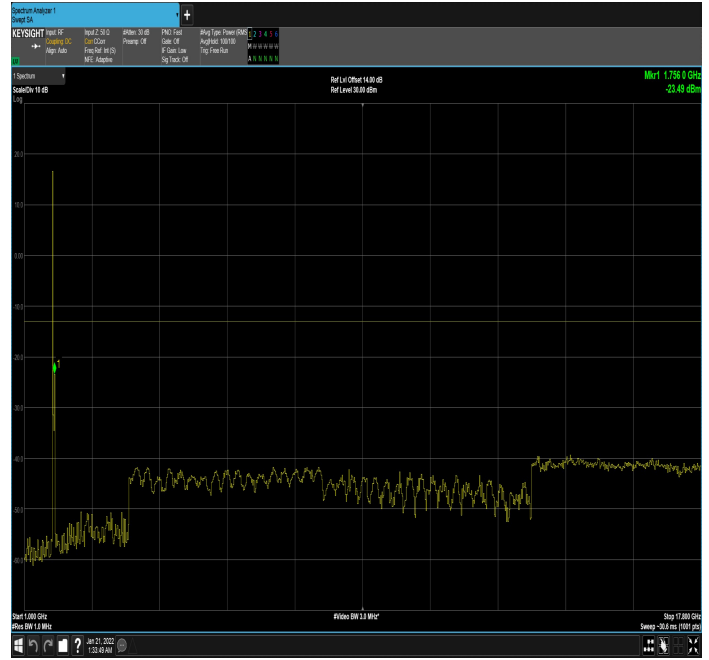

DC_12A_n66A_10MHz|25MHz_15kHz_704MHz|1722.5
MHz_DFT-s-OFDM
QPSK_RB0|RB1@0|1GHz_17.80GHz