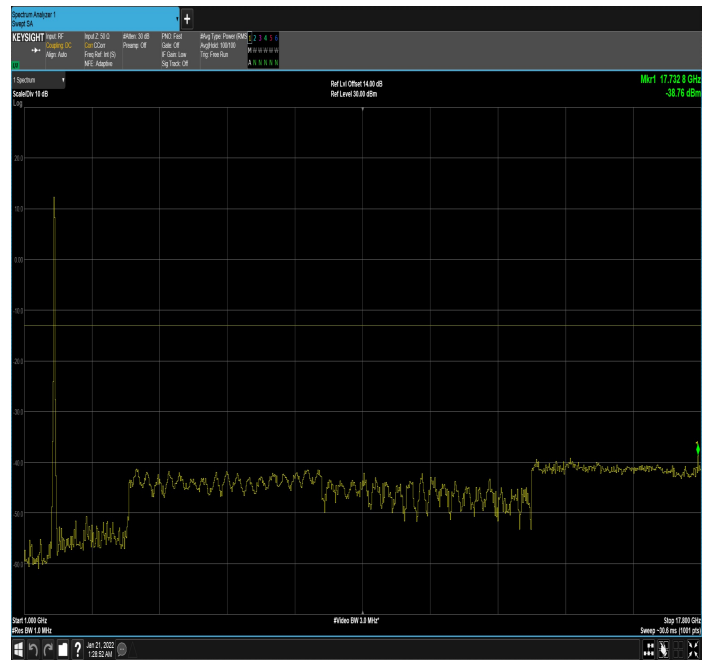

DC_12A_n66A_10MHz|20MHz_15kHz_707.5MHz|1745
MHz_DFT-s-OFDM
QPSK_RB0|RB100@0|1GHz_17.80GHz