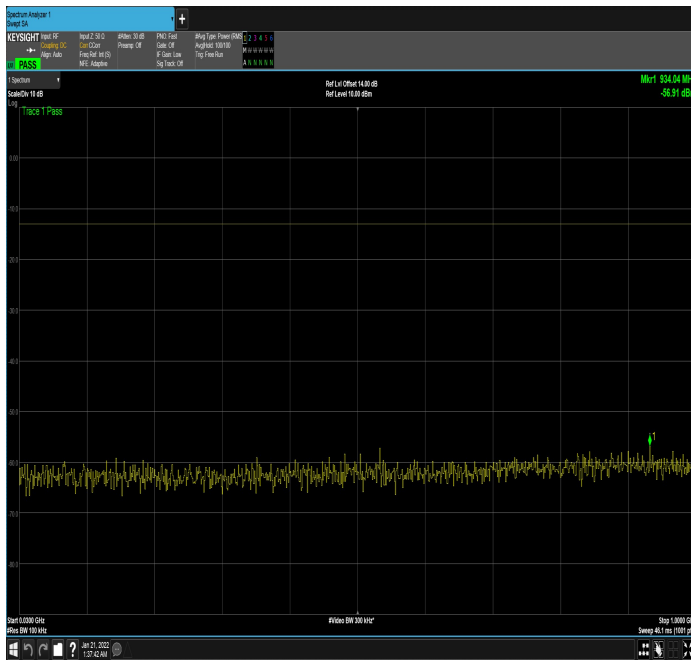

DC_12A_n66A_10MHz|25MHz_15kHz_711MHz|1767.5
MHz DFT-s-OFDM
QPSK_RB0|RB1@132|30MHz_1GHz