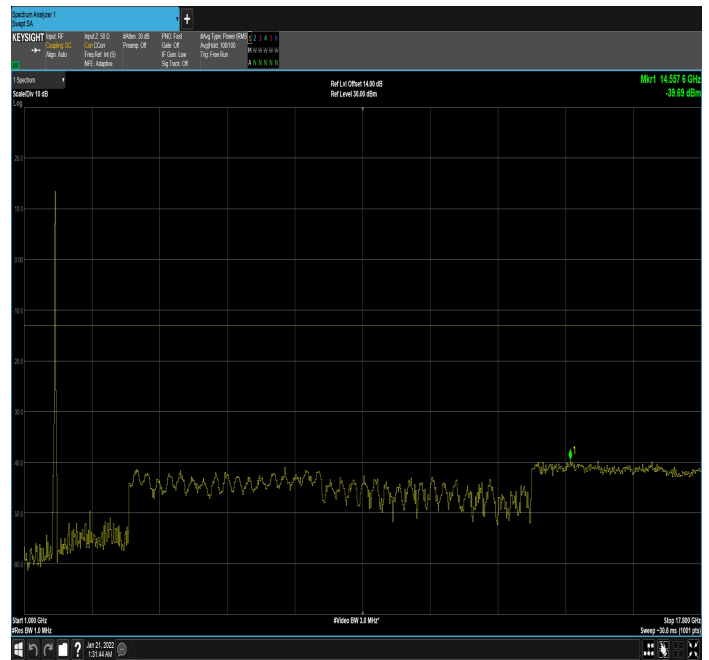

DC_12A_n66A_10MHz|20MHz_15kHz_711MHz|1770M
Hz_DFT-s-OFDM QPSK_RB0|RB100@0|30MHz_1GHz

DC_12A_n66A_10MHz|20MHz_15kHz_711MHz|1770M
Hz_DFT-s-OFDM
QPSK_RB0|RB100@0|1GHz_17.80GHz