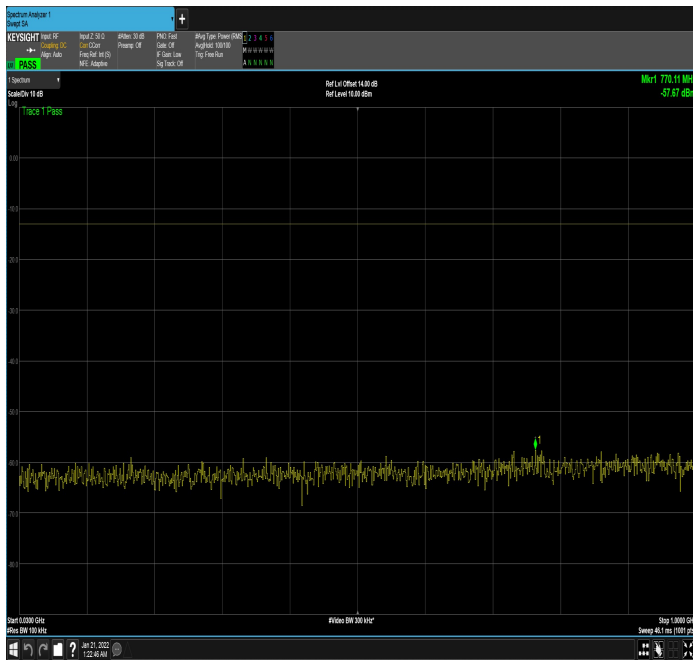

DC_12A_n66A_10MHz|15MHz_15kHz_711MHz|1772.5
MHz_DFT-s-OFDM QPSK_RB0|RB1@78|30MHz_1GHz

DC_12A_n66A_10MHz|15MHz_15kHz_711MHz|1772.5
MHz_DFT-s-OFDM
QPSK_RB0|RB1@78|1GHz_17.80GHz