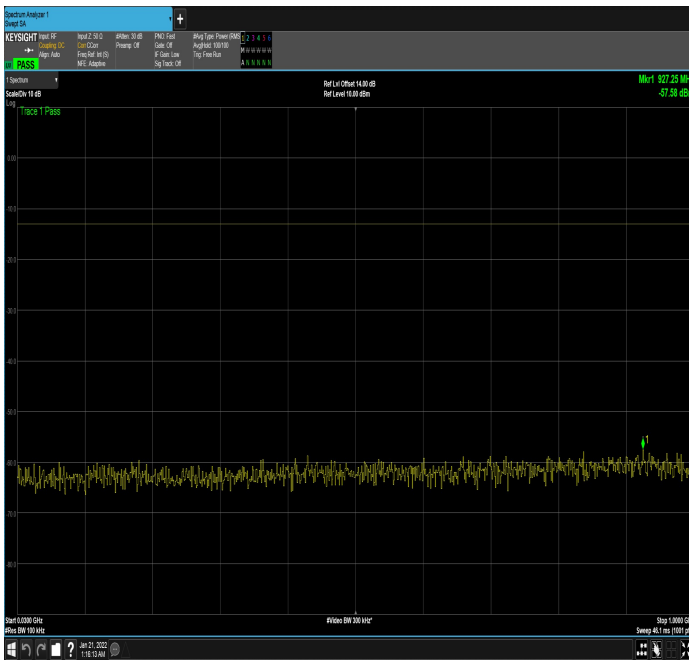

DC_12A_n66A_10MHz|10MHz_15kHz_711MHz|1775M
Hz_DFT-s-OFDM QPSK_RB0|RB50@0|30MHz_1GHz

DC_12A_n66A_10MHz|10MHz_15kHz_711MHz|1775M
Hz_DFT-s-OFDM QPSK_RB0|RB50@0|1GHz_17.80GHz