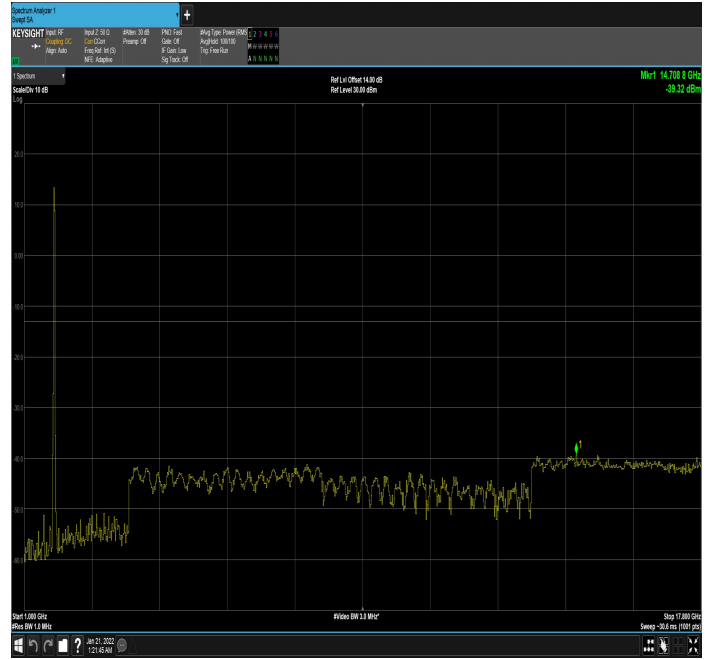

DC_12A_n66A_10MHz|15MHz_15kHz_707.5MHz|1745
MHz_DFT-s-OFDM QPSK_RB0|RB75@0|30MHz_1GHz

DC_12A_n66A_10MHz|15MHz_15kHz_707.5MHz|1745
MHz_DFT-s-OFDM
QPSK_RB0|RB75@0|1GHz_17.80GHz