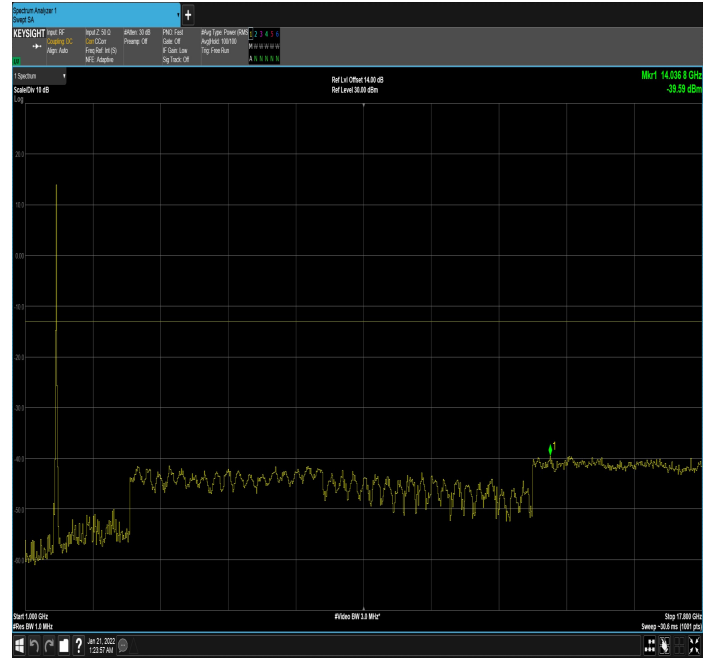

DC_12A_n66A_10MHz|15MHz_15kHz_711MHz|1772.5
MHz_DFT-s-OFDM QPSK_RB0|RB75@0|30MHz_1GHz

DC_12A_n66A_10MHz|15MHz_15kHz_711MHz|1772.5
MHz_DFT-s-OFDM
QPSK_RB0|RB75@0|1GHz_17.80GHz