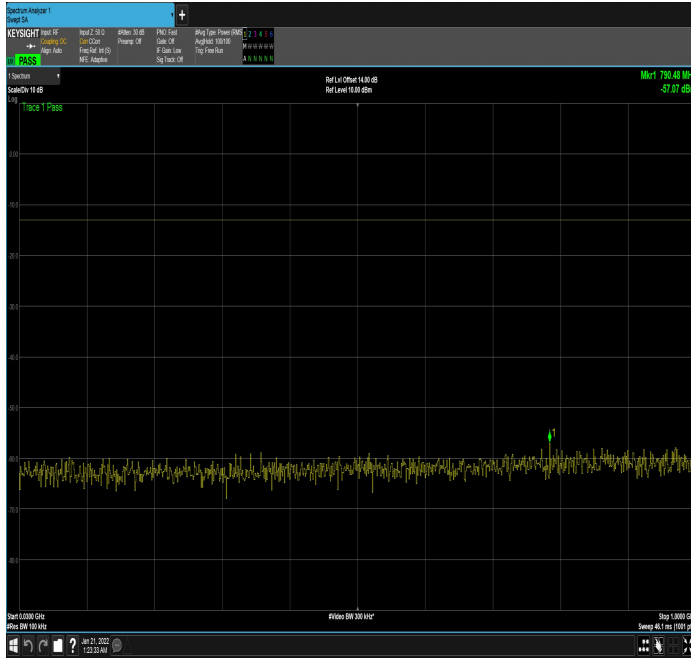

DC_12A_n66A_10MHz|15MHz_15kHz_711MHz|1772.5
MHz_DFT-s-OFDM QPSK_RB0|RB75@0|30MHz_1GHz

DC_12A_n66A_10MHz|15MHz_15kHz_711MHz|1772.5
MHz_DFT-s-OFDM
QPSK_RB0|RB75@0|1GHz_17.80GHz