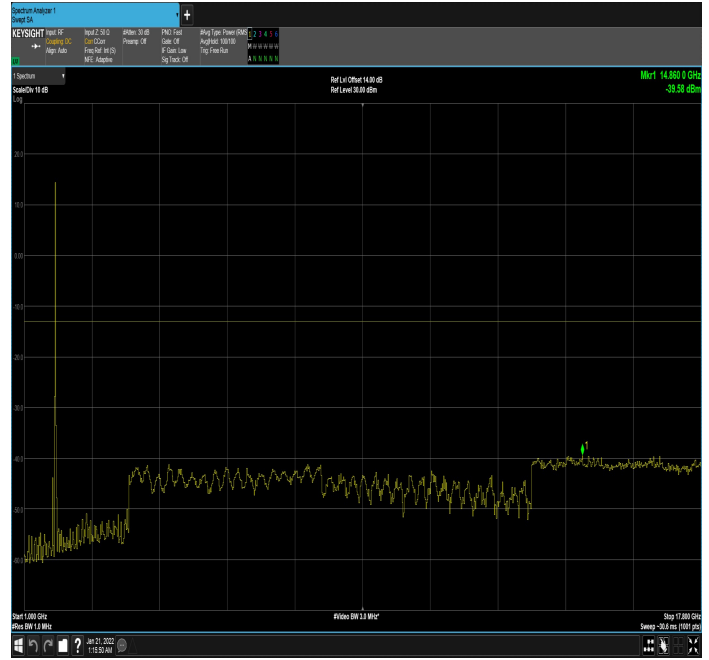

DC\_12A\_n66A\_10MHz|10MHz\_15kHz\_711MHz|1775M  
Hz\_DFT-s-OFDM QPSK\_RB0|RB1@51|30MHz\_1GHz

DC\_12A\_n66A\_10MHz|10MHz\_15kHz\_711MHz|1775M  
Hz\_DFT-s-OFDM QPSK\_RB0|RB1@51|1GHz\_17.80GHz

DC\_12A\_n66A\_10MHz|10MHz\_15kHz\_711MHz|1775M  
Hz\_DFT-s-OFDM QPSK\_RB0|RB50@0|30MHz\_1GHz