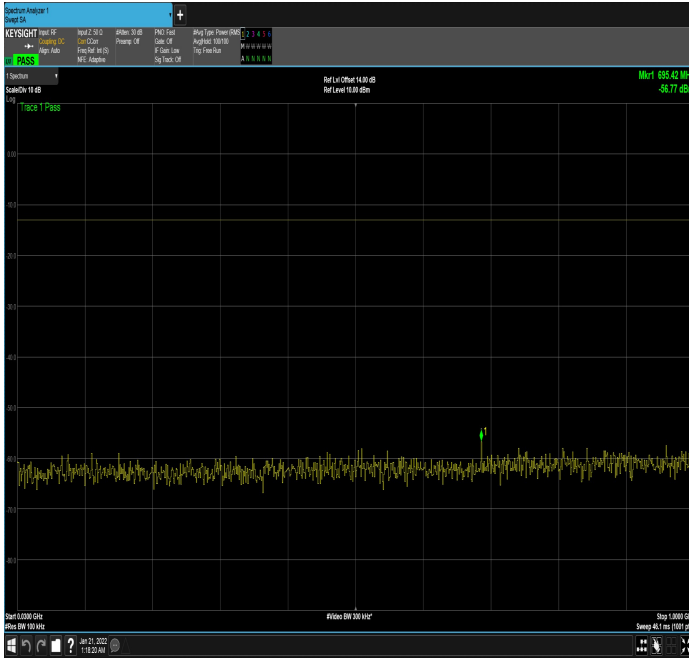

DC_12A_n66A_10MHz|15MHz_15kHz_704MHz|1717.5
MHz_DFT-s-OFDM QPSK_RB0|RB1@0|30MHz_1GHz

DC_12A_n66A_10MHz|15MHz_15kHz_704MHz|1717.5
MHz_DFT-s-OFDM
QPSK_RB0|RB1@0|1GHz_17.80GHz