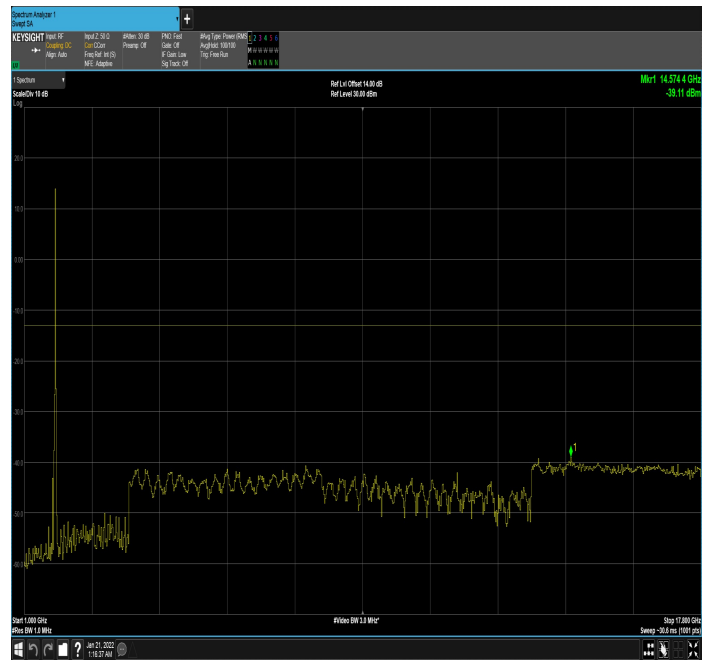

DC_12A_n66A_10MHz|10MHz_15kHz_711MHz|1775M
Hz_DFT-s-OFDM QPSK_RB0|RB50@0|30MHz_1GHz

DC_12A_n66A_10MHz|10MHz_15kHz_711MHz|1775M
Hz_DFT-s-OFDM QPSK_RB0|RB50@0|1GHz_17.80GHz