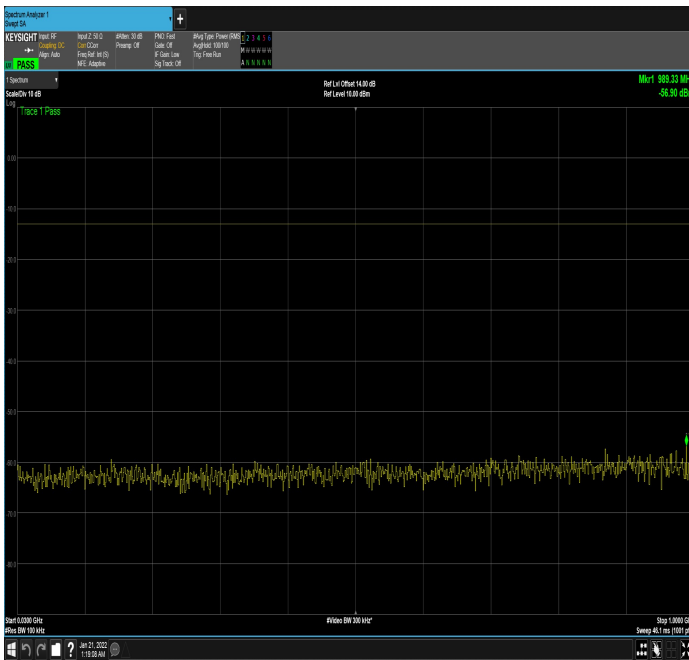

DC_12A_n66A_10MHz|15MHz_15kHz_704MHz|1717.5
MHz_DFT-s-OFDM QPSK_RB0|RB75@0|30MHz_1GHz

DC_12A_n66A_10MHz|15MHz_15kHz_704MHz|1717.5
MHz_DFT-s-OFDM
QPSK_RB0|RB75@0|1GHz_17.80GHz