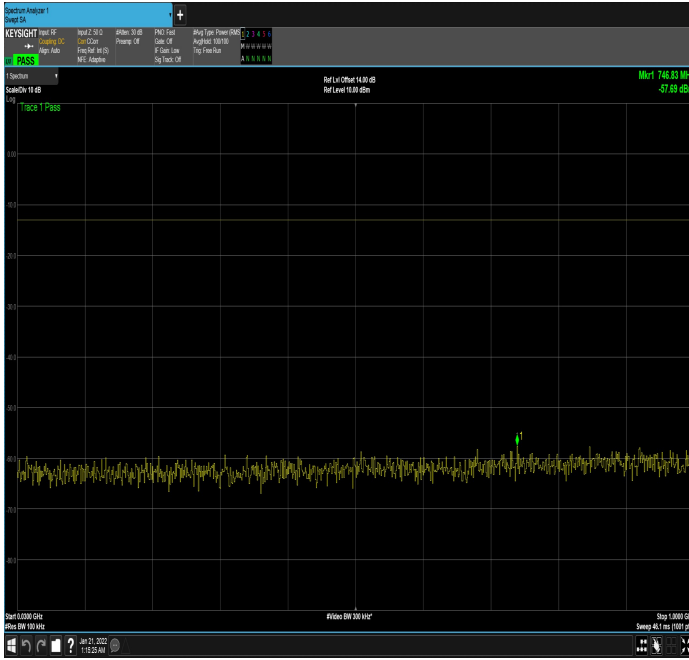

DC\_12A\_n66A\_10MHz|10MHz\_15kHz\_711MHz|1775M  
Hz\_DFT-s-OFDM QPSK\_RB0|RB1@51|30MHz\_1GHz

DC\_12A\_n66A\_10MHz|10MHz\_15kHz\_711MHz|1775M  
Hz\_DFT-s-OFDM QPSK\_RB0|RB1@51|1GHz\_17.80GHz

DC\_12A\_n66A\_10MHz|10MHz\_15kHz\_711MHz|1775M  
Hz\_DFT-s-OFDM QPSK\_RB0|RB50@0|30MHz\_1GHz