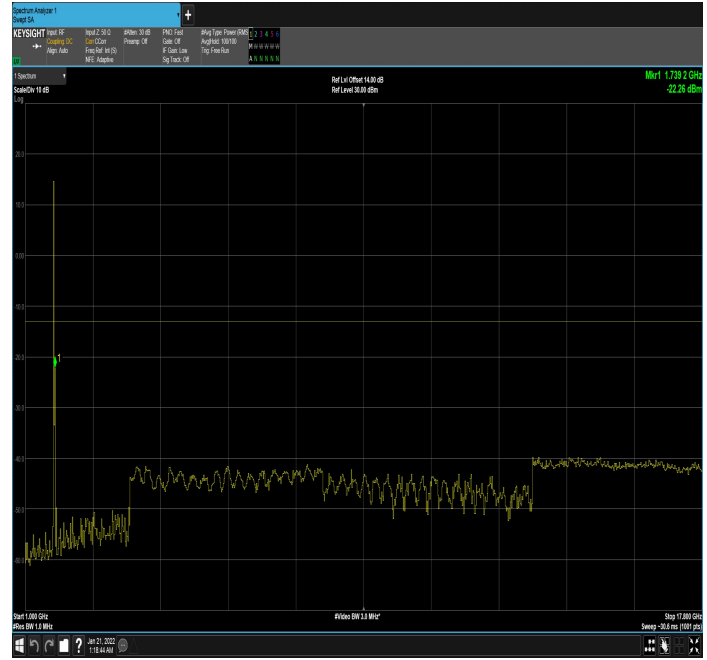

DC_12A_n66A_10MHz|15MHz_15kHz_704MHz|1717.5
MHz_DFT-s-OFDM QPSK_RB0|RB1@0|30MHz_1GHz

DC_12A_n66A_10MHz|15MHz_15kHz_704MHz|1717.5
MHz_DFT-s-OFDM
QPSK_RB0|RB1@0|1GHz_17.80GHz