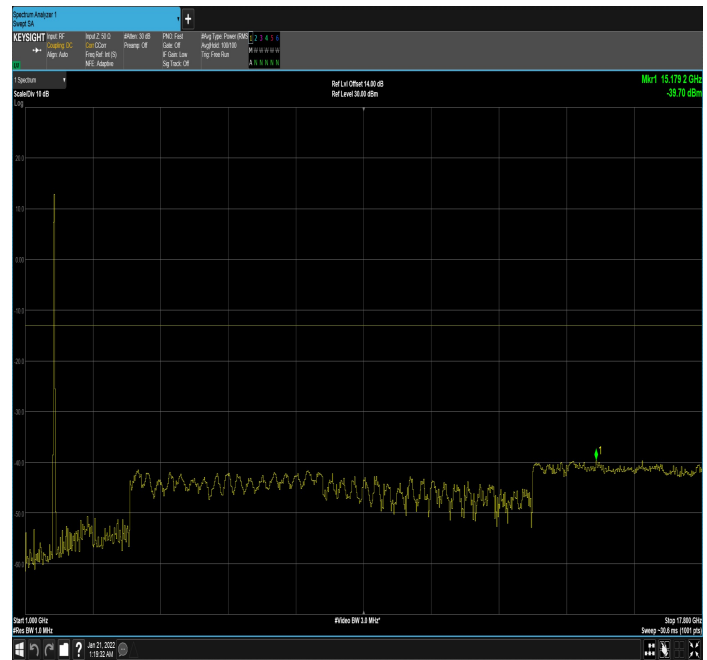

DC_12A_n66A_10MHz|15MHz_15kHz_704MHz|1717.5
MHz_DFT-s-OFDM QPSK_RB0|RB75@0|30MHz_1GHz

DC_12A_n66A_10MHz|15MHz_15kHz_704MHz|1717.5
MHz_DFT-s-OFDM
QPSK_RB0|RB75@0|1GHz_17.80GHz