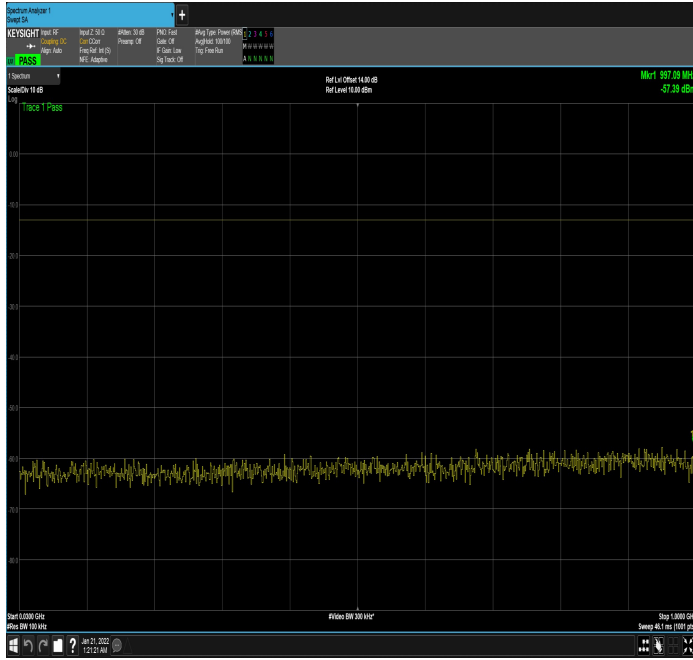

DC_12A_n66A_10MHz|15MHz_15kHz_707.5MHz|1745
MHz_DFT-s-OFDM QPSK_RB0|RB75@0|30MHz_1GHz

DC_12A_n66A_10MHz|15MHz_15kHz_707.5MHz|1745
MHz_DFT-s-OFDM
QPSK_RB0|RB75@0|1GHz_17.80GHz