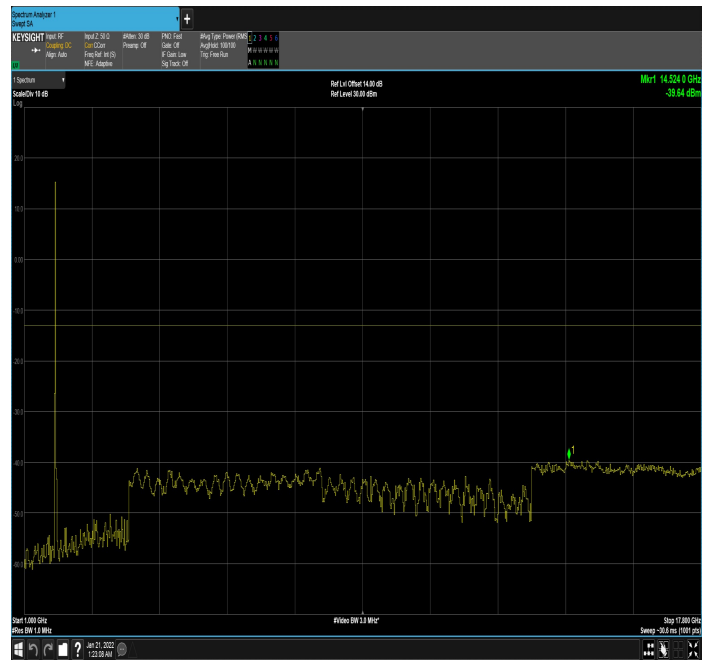

DC_12A_n66A_10MHz|15MHz_15kHz_711MHz|1772.5
MHz_DFT-s-OFDM QPSK_RB0|RB1@78|30MHz_1GHz

DC_12A_n66A_10MHz|15MHz_15kHz_711MHz|1772.5
MHz_DFT-s-OFDM
QPSK_RB0|RB1@78|1GHz_17.80GHz