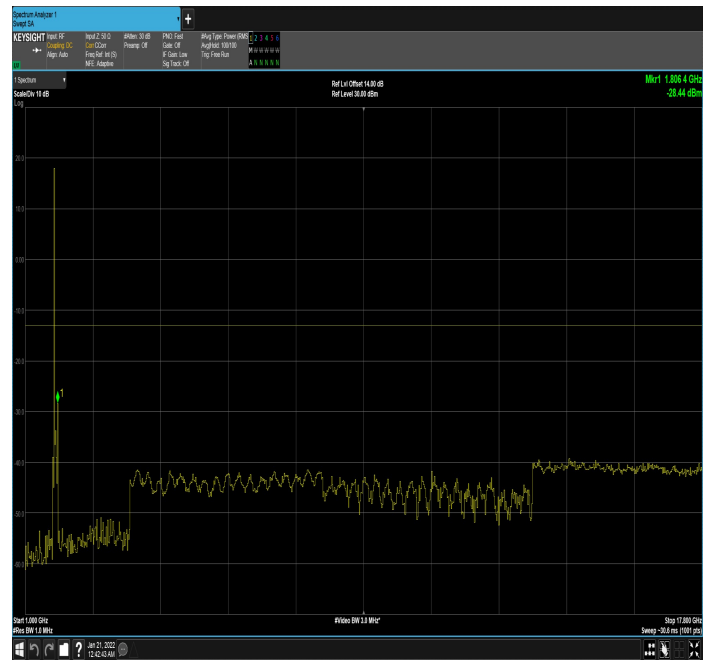

n66_40MHz_15kHz_1730MHz_DFT-s-OFDM
QPSK_RB216@0|30MHz_1GHz

n66_40MHz_15kHz_1730MHz_DFT-s-OFDM
QPSK_RB216@0|1GHz_17.80GHz

n66_40MHz_15kHz_1745MHz_DFT-s-OFDM
QPSK_RB1@0|30MHz_1GHz

n66_40MHz_15kHz_1745MHz_DFT-s-OFDM
QPSK_RB1@0|1GHz_17.80GHz