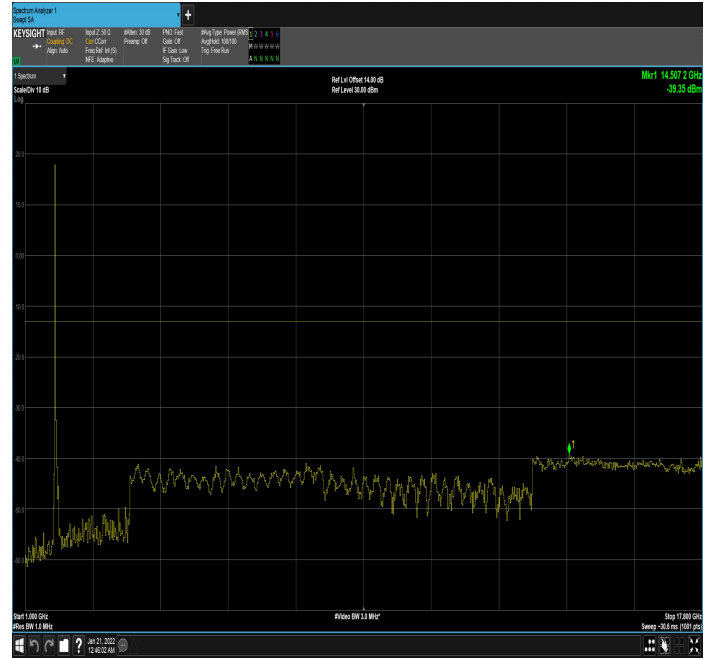

n66_40MHz_15kHz_1760MHz_DFT-s-OFDM
QPSK_RB1@0|30MHz_1GHz

n66_40MHz_15kHz_1760MHz_DFT-s-OFDM
QPSK_RB1@0|1GHz_17.80GHz