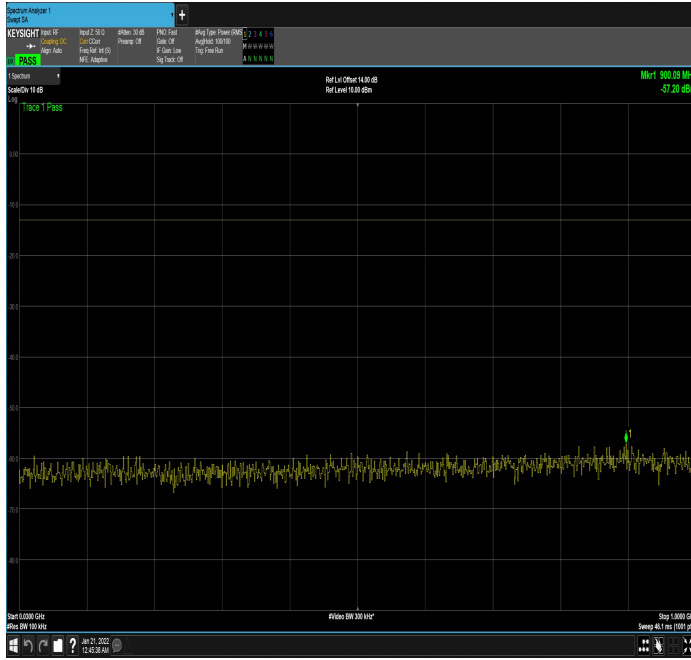

n66_40MHz_15kHz_1760MHz_DFT-s-OFDM
QPSK_RB1@0|30MHz_1GHz

n66_40MHz_15kHz_1760MHz_DFT-s-OFDM
QPSK_RB1@0|1GHz_17.80GHz