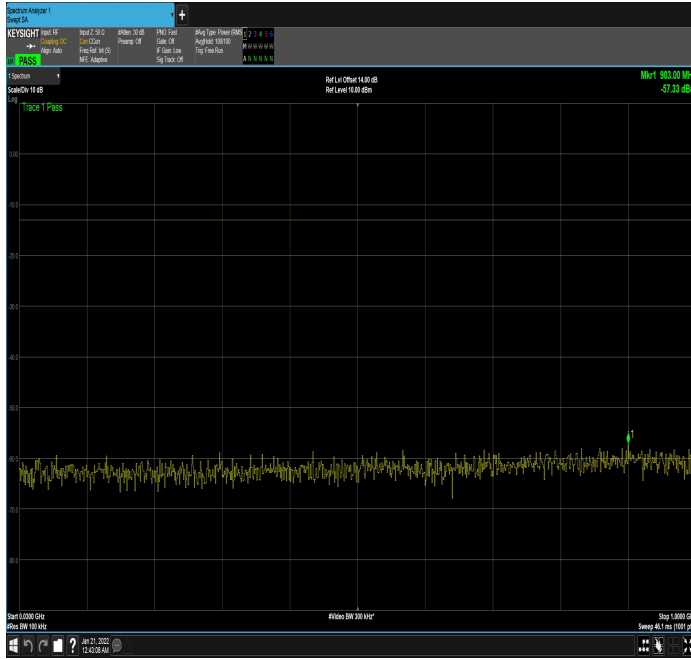

n66_40MHz_15kHz_1745MHz_DFT-s-OFDM
QPSK_RB1@215|30MHz_1GHz

n66_40MHz_15kHz_1745MHz_DFT-s-OFDM
QPSK_RB1@215|1GHz_17.80GHz