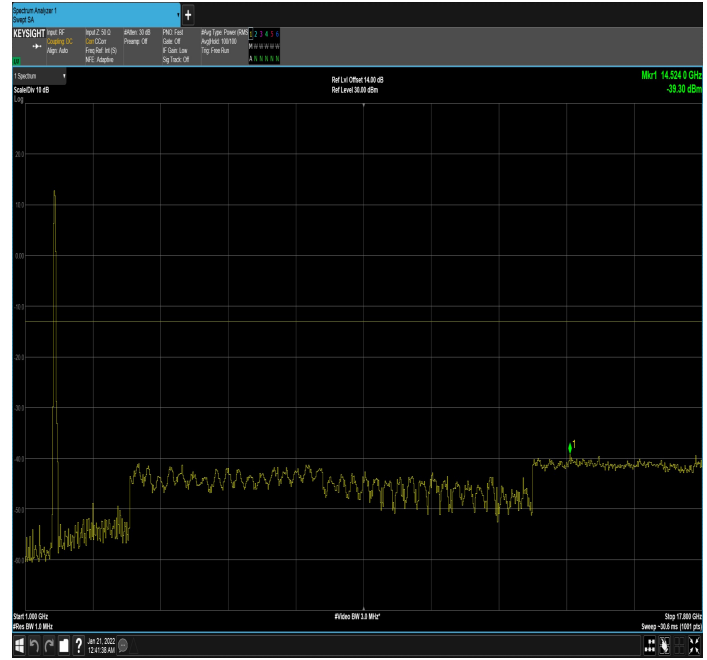

n66_40MHz_15kHz_1730MHz_DFT-s-OFDM
QPSK_RB216@0|30MHz_1GHz

n66_40MHz_15kHz_1730MHz_DFT-s-OFDM
QPSK_RB216@0|1GHz_17.80GHz

n66_40MHz_15kHz_1745MHz_DFT-s-OFDM
QPSK_RB1@0|30MHz_1GHz

n66_40MHz_15kHz_1745MHz_DFT-s-OFDM
QPSK_RB1@0|1GHz_17.80GHz