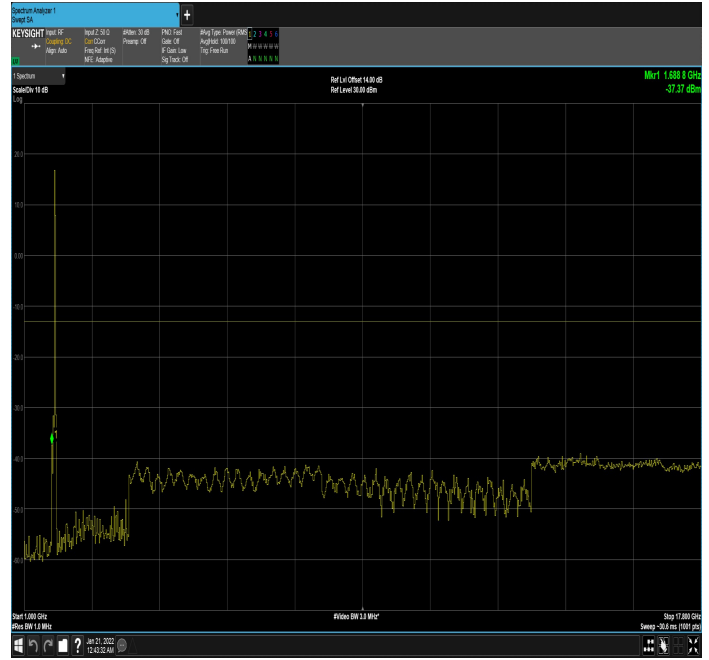

n66_40MHz_15kHz_1745MHz_DFT-s-OFDM
QPSK_RB1@215|30MHz_1GHz

n66_40MHz_15kHz_1745MHz_DFT-s-OFDM
QPSK_RB1@215|1GHz_17.80GHz