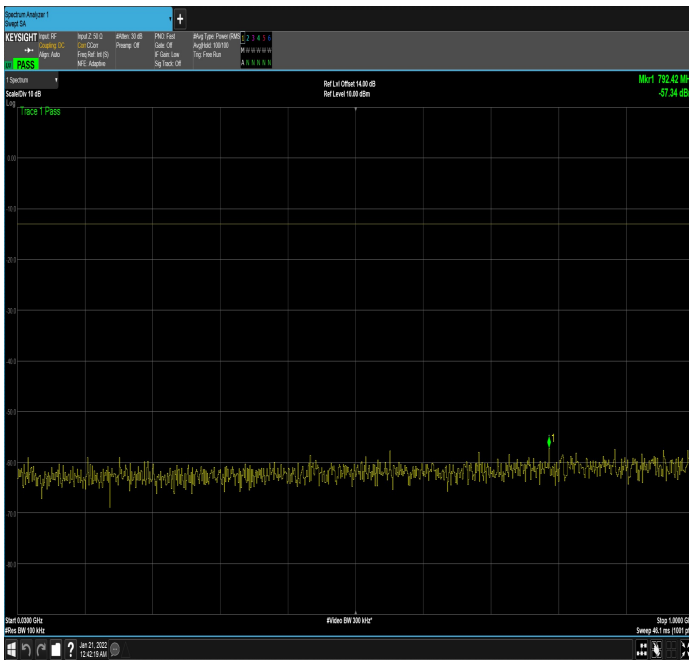

n66_40MHz_15kHz_1730MHz_DFT-s-OFDM
QPSK_RB216@0|30MHz_1GHz

n66_40MHz_15kHz_1730MHz_DFT-s-OFDM
QPSK_RB216@0|1GHz_17.80GHz

n66_40MHz_15kHz_1745MHz_DFT-s-OFDM
QPSK_RB1@0|30MHz_1GHz

n66_40MHz_15kHz_1745MHz_DFT-s-OFDM
QPSK_RB1@0|1GHz_17.80GHz