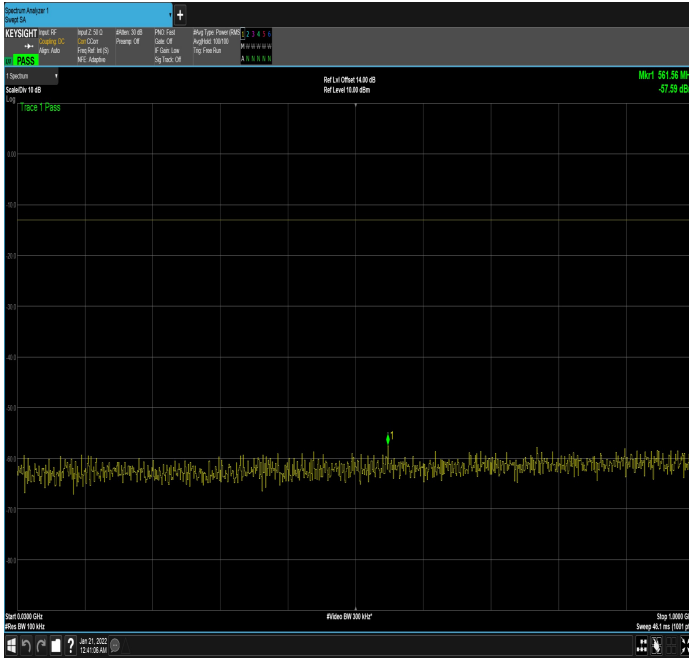

n66_40MHz_15kHz_1730MHz_DFT-s-OFDM
QPSK_RB216@0|30MHz_1GHz

n66_40MHz_15kHz_1730MHz_DFT-s-OFDM
QPSK_RB216@0|1GHz_17.80GHz

n66_40MHz_15kHz_1745MHz_DFT-s-OFDM
QPSK_RB1@0|30MHz_1GHz

n66_40MHz_15kHz_1745MHz_DFT-s-OFDM
QPSK_RB1@0|1GHz_17.80GHz