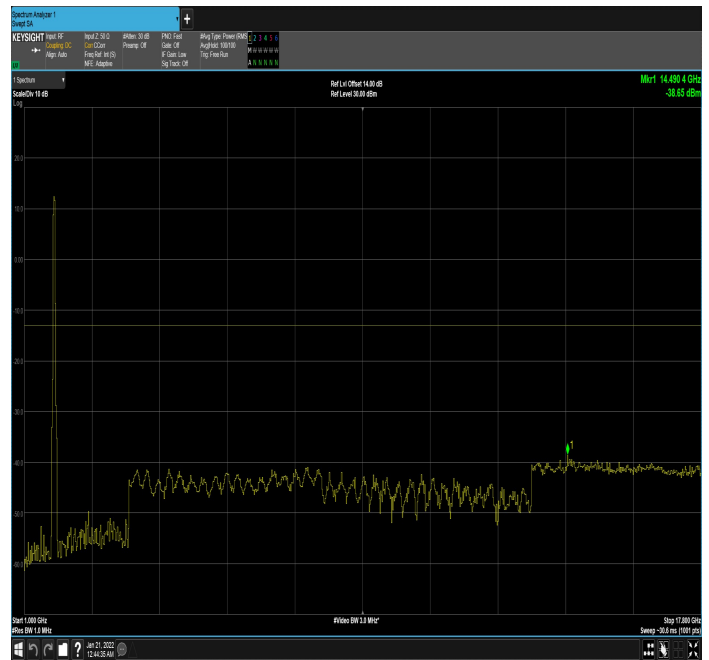

n66_40MHz_15kHz_1745MHz_DFT-s-OFDM
QPSK_RB216@0|30MHz_1GHz

n66_40MHz_15kHz_1745MHz_DFT-s-OFDM
QPSK_RB216@0|1GHz_17.80GHz