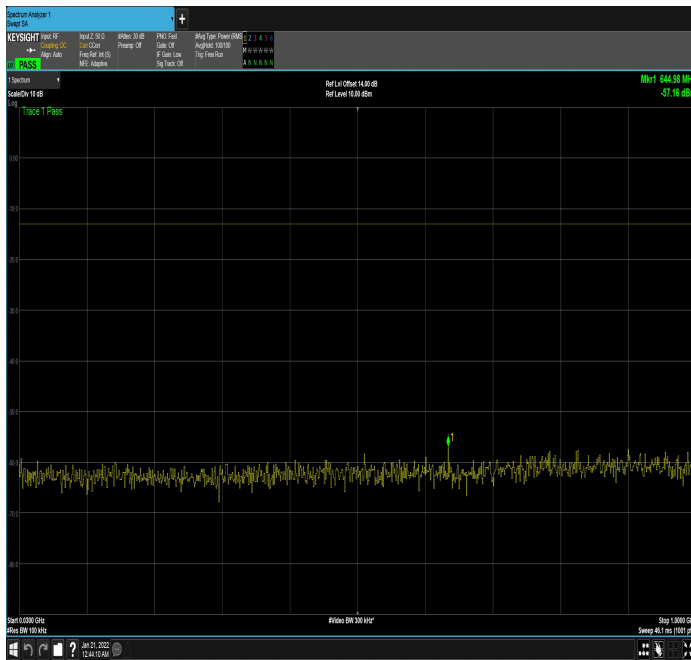

n66_40MHz_15kHz_1745MHz_DFT-s-OFDM
QPSK_RB216@0|30MHz_1GHz

n66_40MHz_15kHz_1745MHz_DFT-s-OFDM
QPSK_RB216@0|1GHz_17.80GHz