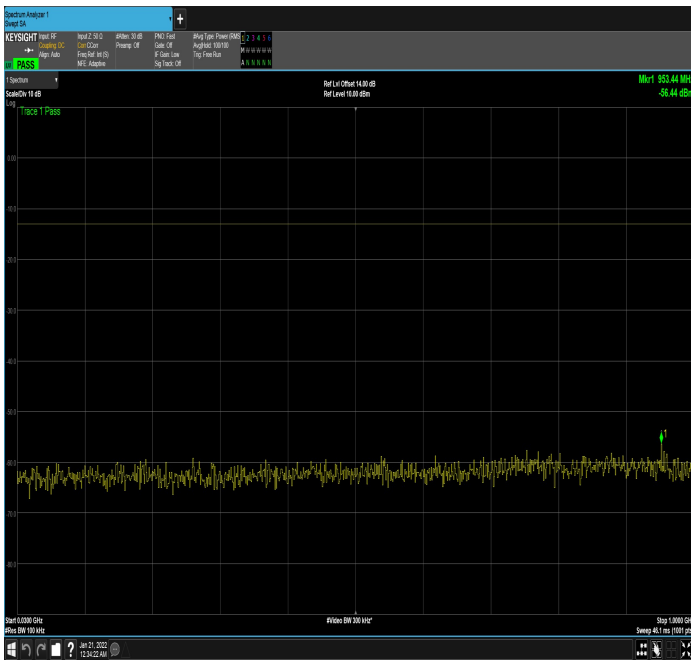

n66_30MHz_15kHz_1745MHz_DFT-s-OFDM
QPSK_RB1@0|30MHz_1GHz

n66_30MHz_15kHz_1745MHz_DFT-s-OFDM
QPSK_RB1@0|1GHz_17.80GHz

n66_30MHz_15kHz_1745MHz_DFT-s-OFDM
QPSK_RB1@159|30MHz_1GHz

n66_30MHz_15kHz_1745MHz_DFT-s-OFDM
QPSK_RB1@159|1GHz_17.80GHz