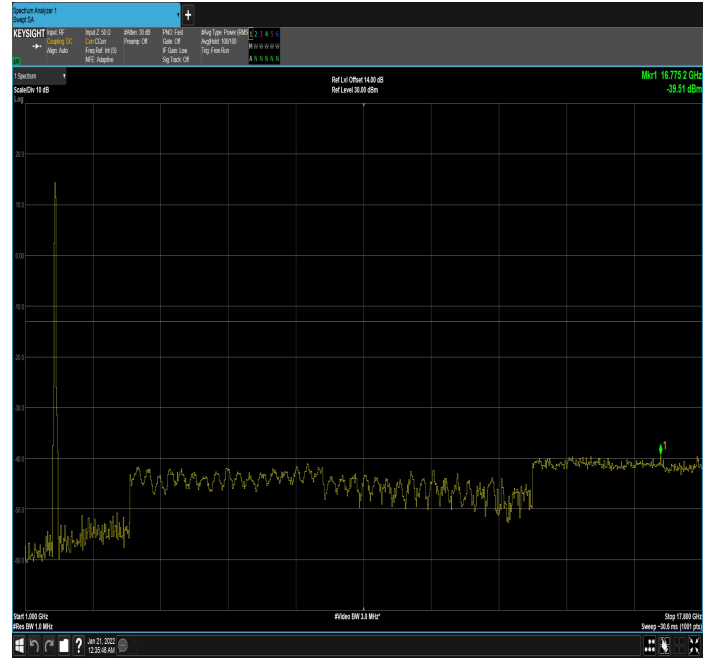

n66_30MHz_15kHz_1745MHz_DFT-s-OFDM
QPSK_RB160@0|30MHz_1GHz

n66_30MHz_15kHz_1745MHz_DFT-s-OFDM
QPSK_RB160@0|1GHz_17.80GHz