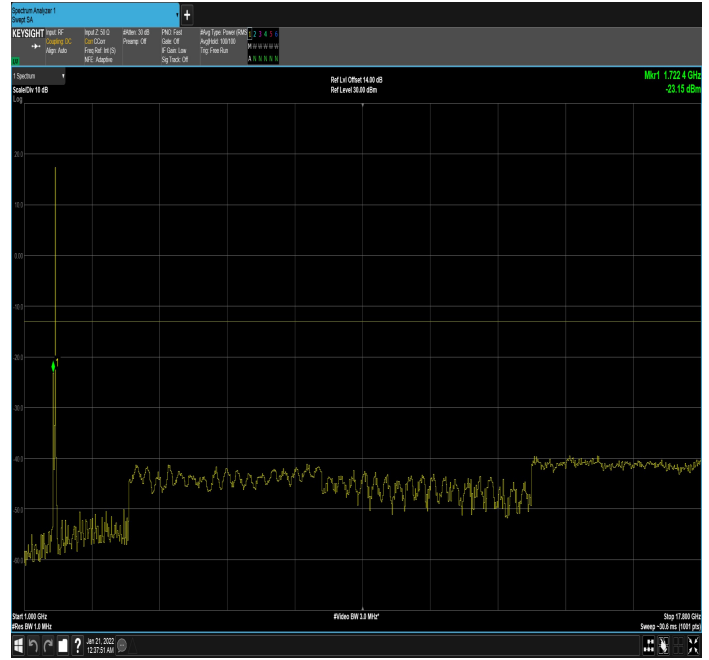

n66_30MHz_15kHz_1765MHz_DFT-s-OFDM
QPSK_RB1@159|30MHz_1GHz

n66_30MHz_15kHz_1765MHz_DFT-s-OFDM
QPSK_RB1@159|1GHz_17.80GHz