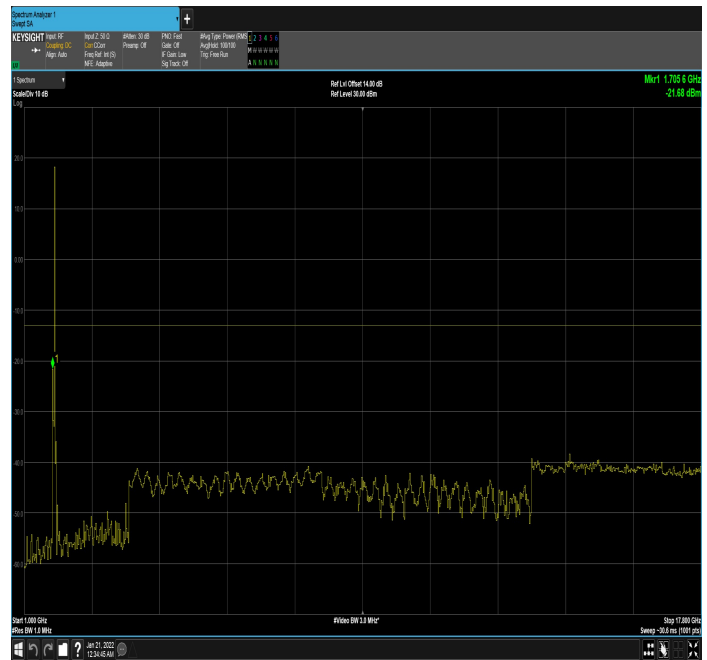

n66_30MHz_15kHz_1745MHz_DFT-s-OFDM
QPSK_RB1@0|30MHz_1GHz

n66_30MHz_15kHz_1745MHz_DFT-s-OFDM
QPSK_RB1@0|1GHz_17.80GHz

n66_30MHz_15kHz_1745MHz_DFT-s-OFDM
QPSK_RB1@159|30MHz_1GHz

n66_30MHz_15kHz_1745MHz_DFT-s-OFDM
QPSK_RB1@159|1GHz_17.80GHz