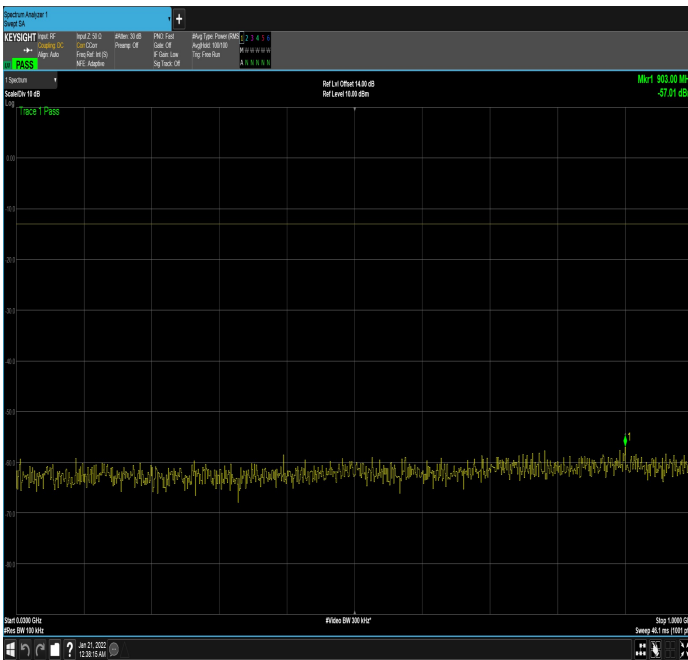

n66_40MHz_15kHz_1730MHz_DFT-s-OFDM
QPSK_RB1@0|30MHz_1GHz

n66_30MHz_15kHz_1765MHz_DFT-s-OFDM
QPSK_RB160@0|30MHz_1GHz

n66_30MHz_15kHz_1765MHz_DFT-s-OFDM
QPSK_RB160@0|1GHz_17.80GHz