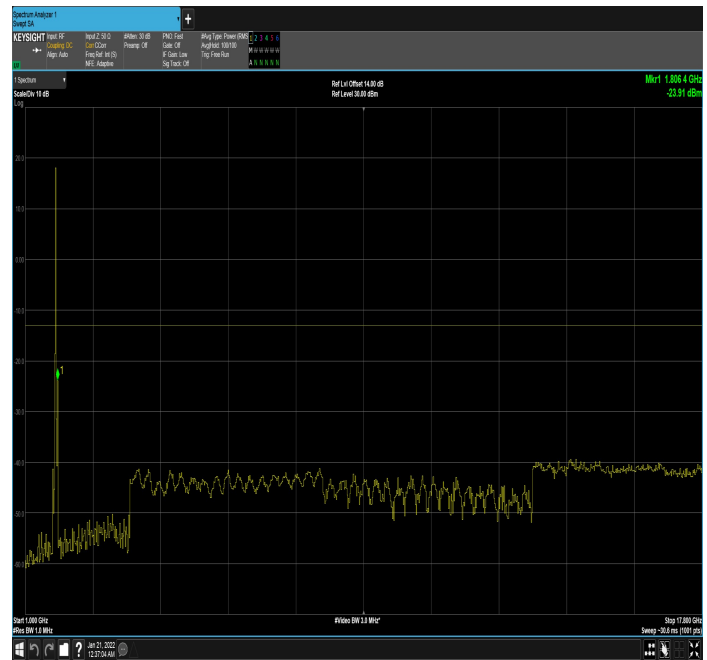

n66_30MHz_15kHz_1765MHz_DFT-s-OFDM
QPSK_RB1@0|30MHz_1GHz

n66_30MHz_15kHz_1765MHz_DFT-s-OFDM
QPSK_RB1@0|1GHz_17.80GHz