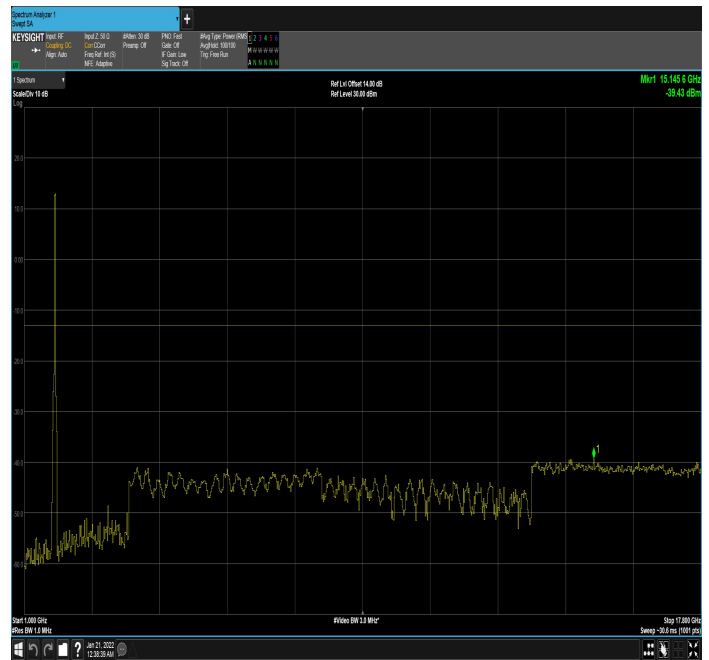

n66_40MHz_15kHz_1730MHz_DFT-s-OFDM
QPSK_RB1@0|1GHz_17.80GHz

n66_30MHz_15kHz_1765MHz_DFT-s-OFDM
QPSK_RB160@0|30MHz_1GHz

n66_30MHz_15kHz_1765MHz_DFT-s-OFDM
QPSK_RB160@0|1GHz_17.80GHz