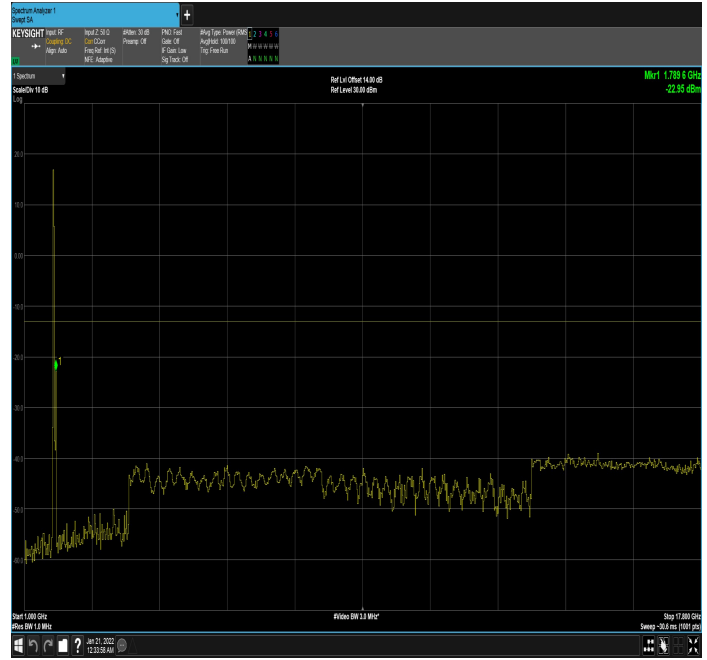

n66_30MHz_15kHz_1745MHz_DFT-s-OFDM
QPSK_RB1@0|30MHz_1GHz

n66_30MHz_15kHz_1745MHz_DFT-s-OFDM
QPSK_RB1@0|1GHz_17.80GHz

n66_30MHz_15kHz_1745MHz_DFT-s-OFDM
QPSK_RB1@159|30MHz_1GHz

n66_30MHz_15kHz_1745MHz_DFT-s-OFDM
QPSK_RB1@159|1GHz_17.80GHz