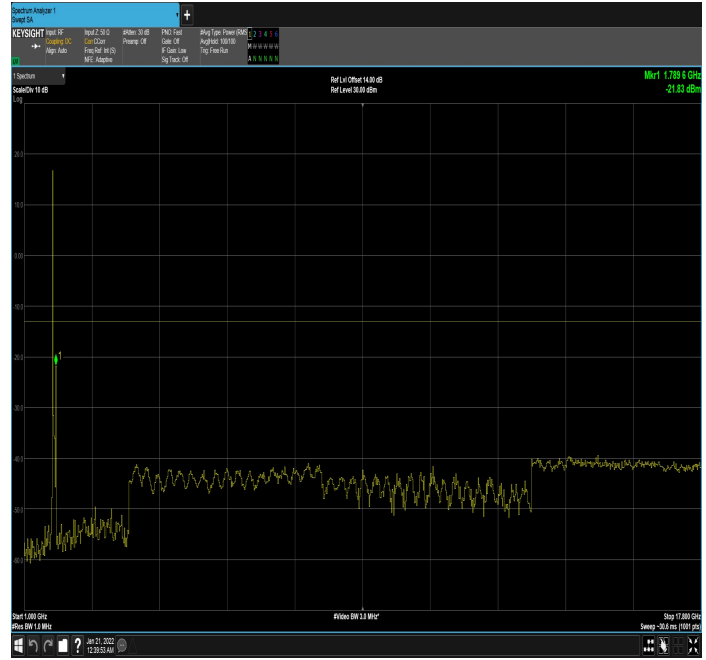

n66_40MHz_15kHz_1730MHz_DFT-s-OFDM
QPSK_RB1@0|1GHz_17.80GHz