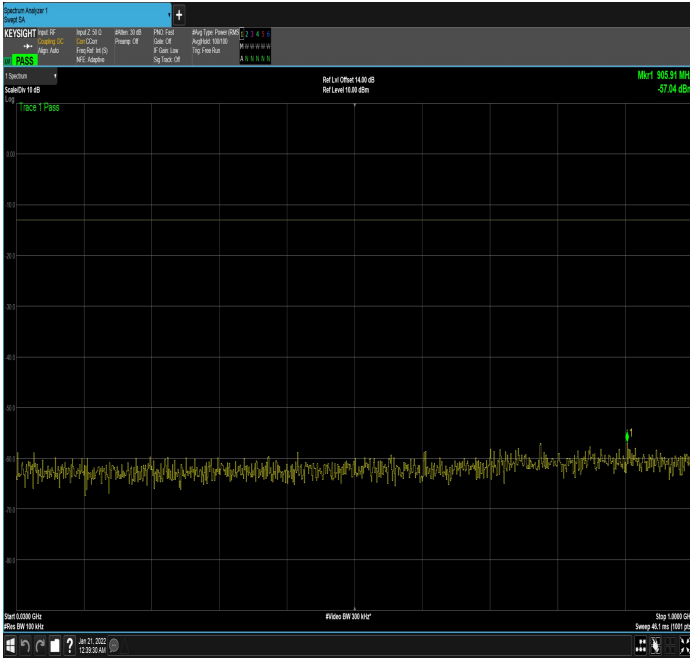

n66_40MHz_15kHz_1730MHz_DFT-s-OFDM
QPSK_RB1@0|30MHz_1GHz