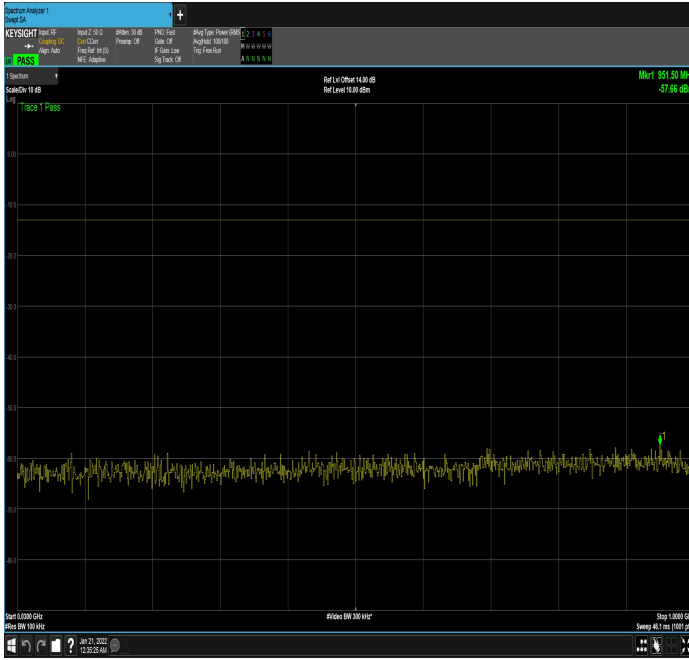

n66_30MHz_15kHz_1745MHz_DFT-s-OFDM
QPSK_RB160@0|30MHz_1GHz

n66_30MHz_15kHz_1745MHz_DFT-s-OFDM
QPSK_RB160@0|1GHz_17.80GHz