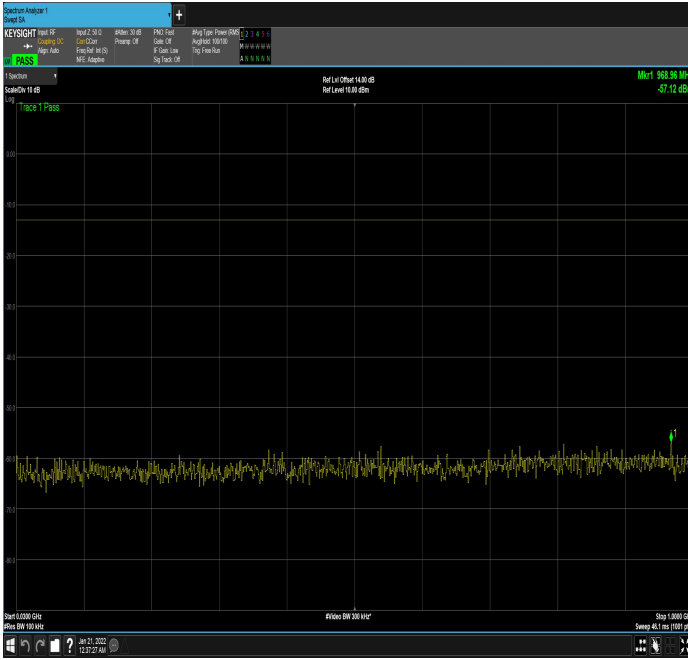

n66_30MHz_15kHz_1765MHz_DFT-s-OFDM
QPSK_RB1@159|30MHz_1GHz

n66_30MHz_15kHz_1765MHz_DFT-s-OFDM
QPSK_RB1@159|1GHz_17.80GHz