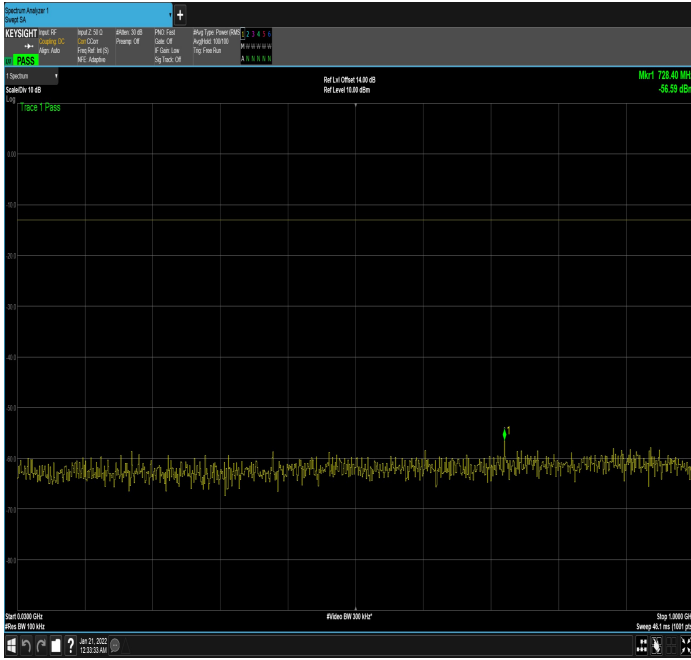

n66_30MHz_15kHz_1745MHz_DFT-s-OFDM
QPSK_RB1@0|30MHz_1GHz

n66_30MHz_15kHz_1745MHz_DFT-s-OFDM
QPSK_RB1@0|1GHz_17.80GHz

n66_30MHz_15kHz_1745MHz_DFT-s-OFDM
QPSK_RB1@159|30MHz_1GHz

n66_30MHz_15kHz_1745MHz_DFT-s-OFDM
QPSK_RB1@159|1GHz_17.80GHz