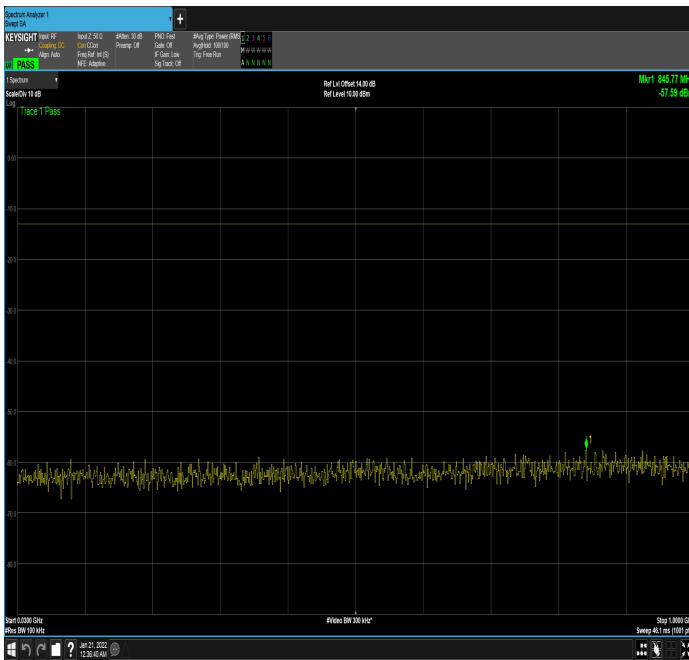

n66_30MHz_15kHz_1765MHz_DFT-s-OFDM
QPSK_RB1@0|30MHz_1GHz

n66_30MHz_15kHz_1765MHz_DFT-s-OFDM
QPSK_RB1@0|1GHz_17.80GHz