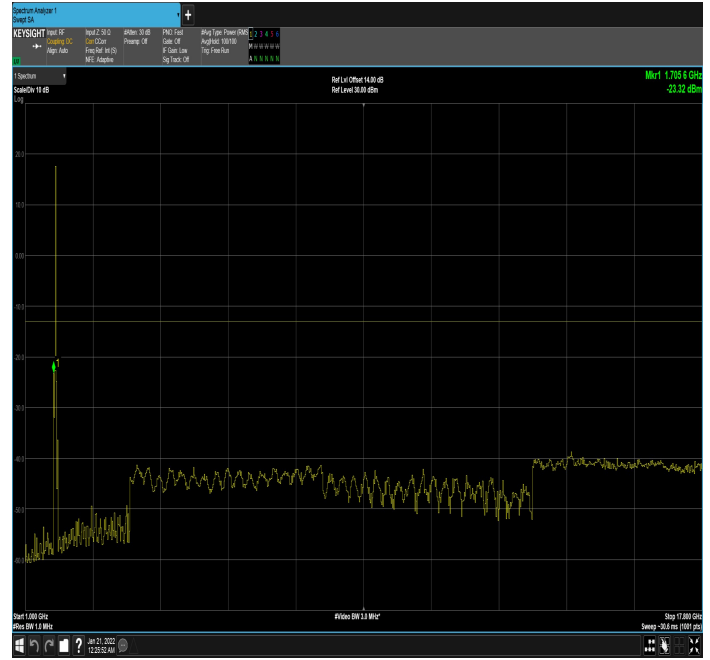

n66_25MHz_15kHz_1745MHz_DFT-s-OFDM
QPSK_RB1@132|30MHz_1GHz

n66_25MHz_15kHz_1745MHz_DFT-s-OFDM
QPSK_RB1@132|1GHz_17.80GHz

n66_25MHz_15kHz_1745MHz_DFT-s-OFDM
QPSK_RB128@0|30MHz_1GHz

n66_25MHz_15kHz_1745MHz_DFT-s-OFDM
QPSK_RB128@0|1GHz_17.80GHz