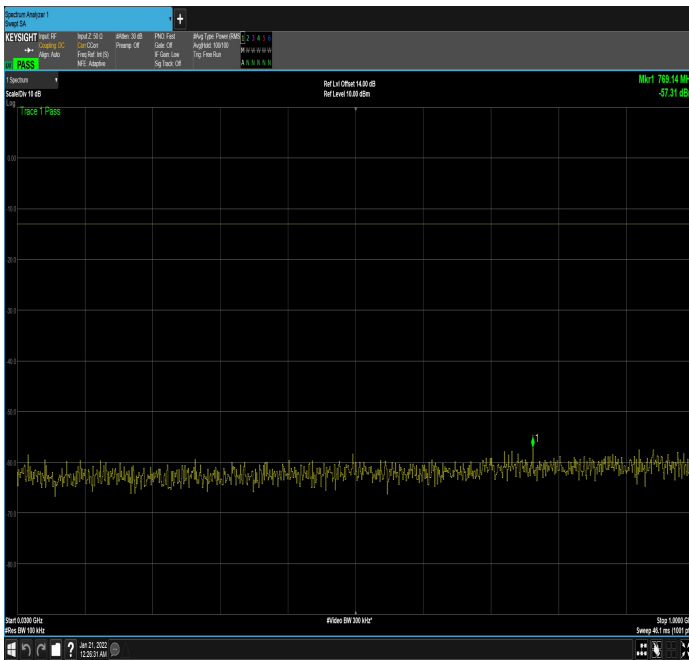

n66_25MHz_15kHz_1745MHz_DFT-s-OFDM
QPSK_RB1@132|30MHz_1GHz

n66_25MHz_15kHz_1745MHz_DFT-s-OFDM
QPSK_RB1@132|1GHz_17.80GHz

n66_25MHz_15kHz_1745MHz_DFT-s-OFDM
QPSK_RB128@0|30MHz_1GHz

n66_25MHz_15kHz_1745MHz_DFT-s-OFDM
QPSK_RB128@0|1GHz_17.80GHz