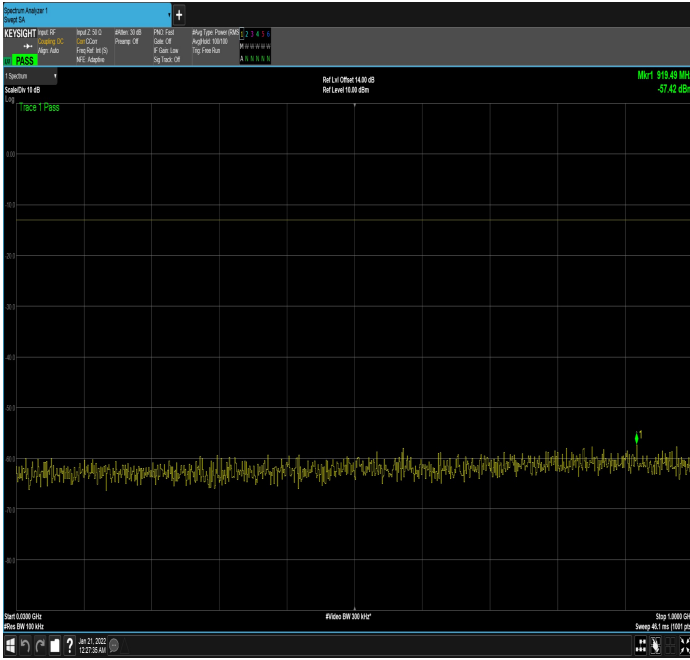

n66_25MHz_15kHz_1767.5MHz_DFT-s-OFDM
QPSK_RB1@0|30MHz_1GHz

n66_25MHz_15kHz_1767.5MHz_DFT-s-OFDM
QPSK_RB1@0|1GHz_17.80GHz