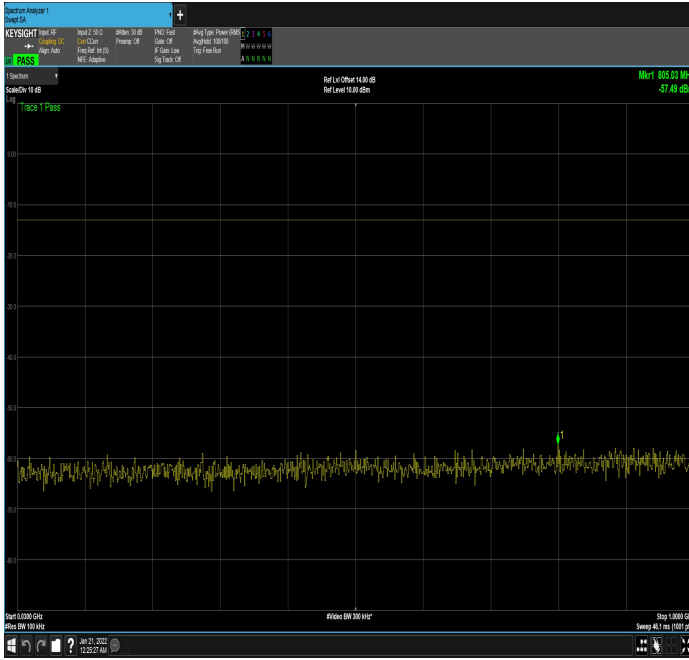

n66_25MHz_15kHz_1745MHz_DFT-s-OFDM
QPSK_RB1@132|30MHz_1GHz

n66_25MHz_15kHz_1745MHz_DFT-s-OFDM
QPSK_RB1@132|1GHz_17.80GHz

n66_25MHz_15kHz_1745MHz_DFT-s-OFDM
QPSK_RB128@0|30MHz_1GHz

n66_25MHz_15kHz_1745MHz_DFT-s-OFDM
QPSK_RB128@0|1GHz_17.80GHz