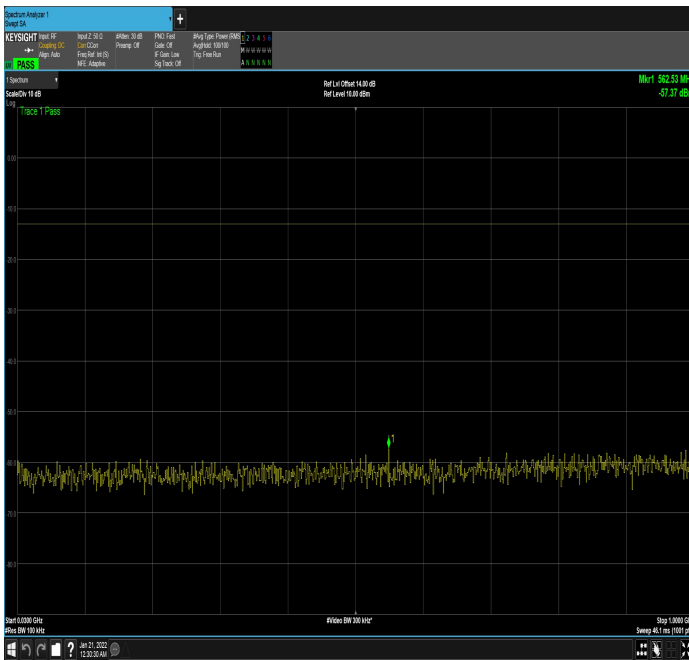

n66_30MHz_15kHz_1725MHz_DFT-s-OFDM
QPSK_RB1@0|30MHz_1GHz

n66_30MHz_15kHz_1725MHz_DFT-s-OFDM
QPSK_RB1@0|1GHz_17.80GHz