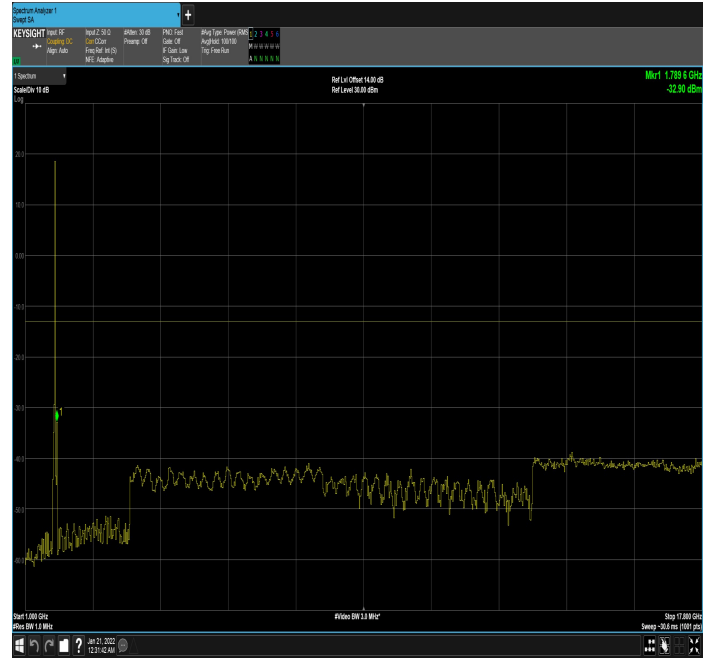

n66_30MHz_15kHz_1725MHz_DFT-s-OFDM
QPSK_RB1@159|30MHz_1GHz

n66_30MHz_15kHz_1725MHz_DFT-s-OFDM
QPSK_RB1@159|1GHz_17.80GHz