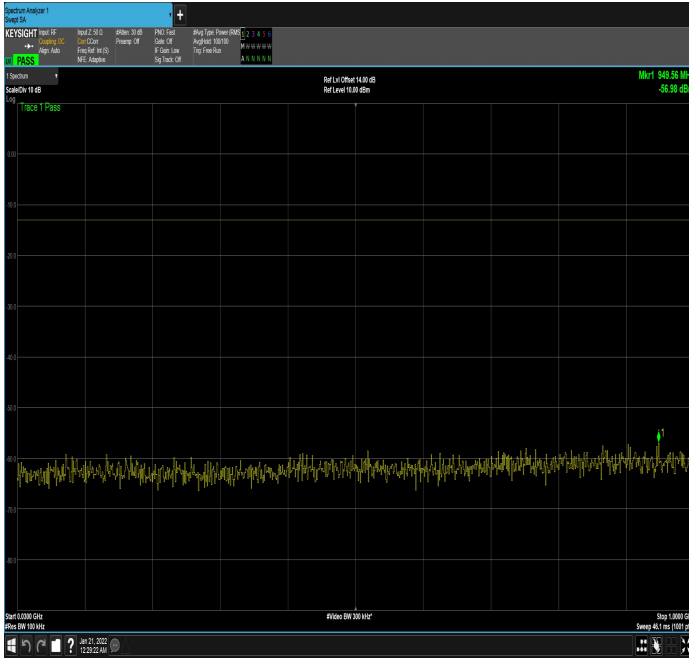

n66_25MHz_15kHz_1767.5MHz_DFT-s-OFDM
QPSK_RB128@0|30MHz_1GHz

n66_25MHz_15kHz_1767.5MHz_DFT-s-OFDM
QPSK_RB128@0|1GHz_17.80GHz