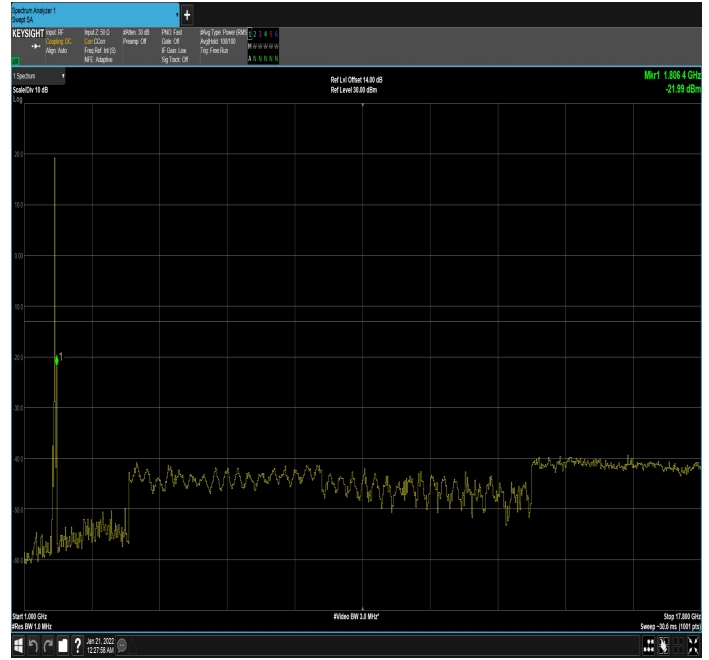

n66_25MHz_15kHz_1767.5MHz_DFT-s-OFDM
QPSK_RB1@0|30MHz_1GHz

n66_25MHz_15kHz_1767.5MHz_DFT-s-OFDM
QPSK_RB1@0|1GHz_17.80GHz