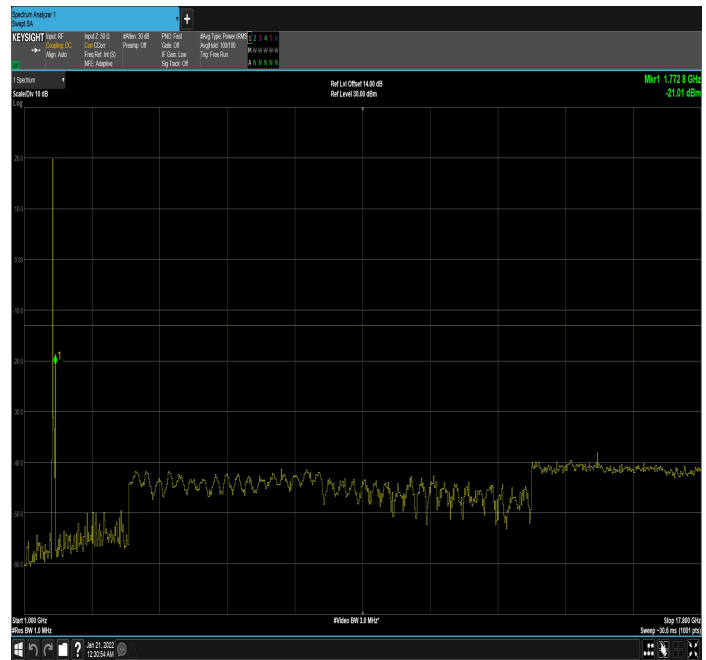

n66_30MHz_15kHz_1725MHz_DFT-s-OFDM
QPSK_RB1@0|30MHz_1GHz

n66_30MHz_15kHz_1725MHz_DFT-s-OFDM
QPSK_RB1@0|1GHz_17.80GHz