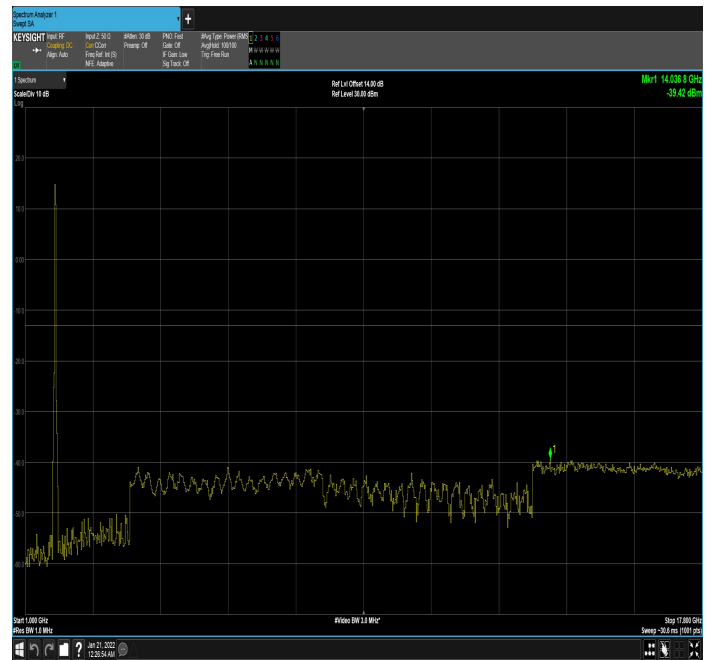

n66_25MHz_15kHz_1745MHz_DFT-s-OFDM
QPSK_RB1@132|30MHz_1GHz

n66_25MHz_15kHz_1745MHz_DFT-s-OFDM
QPSK_RB1@132|1GHz_17.80GHz

n66_25MHz_15kHz_1745MHz_DFT-s-OFDM
QPSK_RB128@0|30MHz_1GHz

n66_25MHz_15kHz_1745MHz_DFT-s-OFDM
QPSK_RB128@0|1GHz_17.80GHz