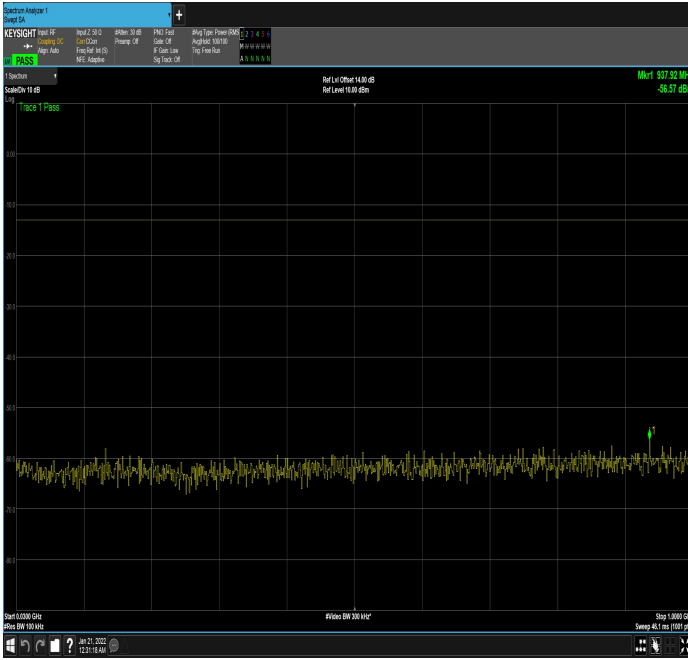

n66_30MHz_15kHz_1725MHz_DFT-s-OFDM
QPSK_RB1@159|30MHz_1GHz

n66_30MHz_15kHz_1725MHz_DFT-s-OFDM
QPSK_RB1@159|1GHz_17.80GHz