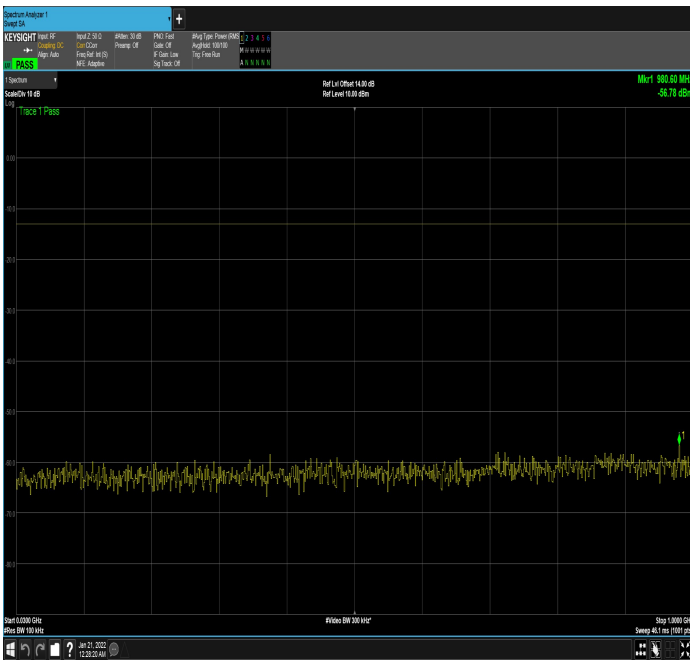

n66_25MHz_15kHz_1767.5MHz_DFT-s-OFDM
QPSK_RB1@132|30MHz_1GHz

n66_25MHz_15kHz_1767.5MHz_DFT-s-OFDM
QPSK_RB1@132|1GHz_17.80GHz