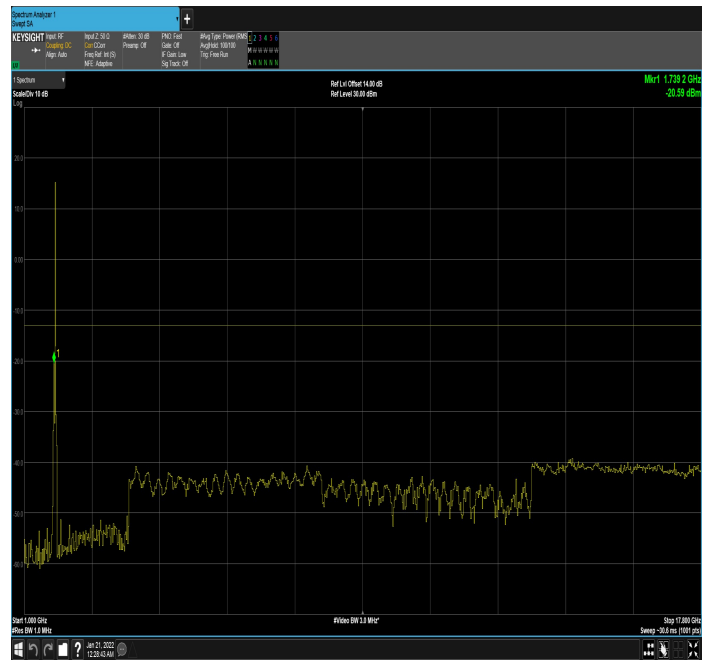

n66_25MHz_15kHz_1767.5MHz_DFT-s-OFDM
QPSK_RB1@132|30MHz_1GHz

n66_25MHz_15kHz_1767.5MHz_DFT-s-OFDM
QPSK_RB1@132|1GHz_17.80GHz