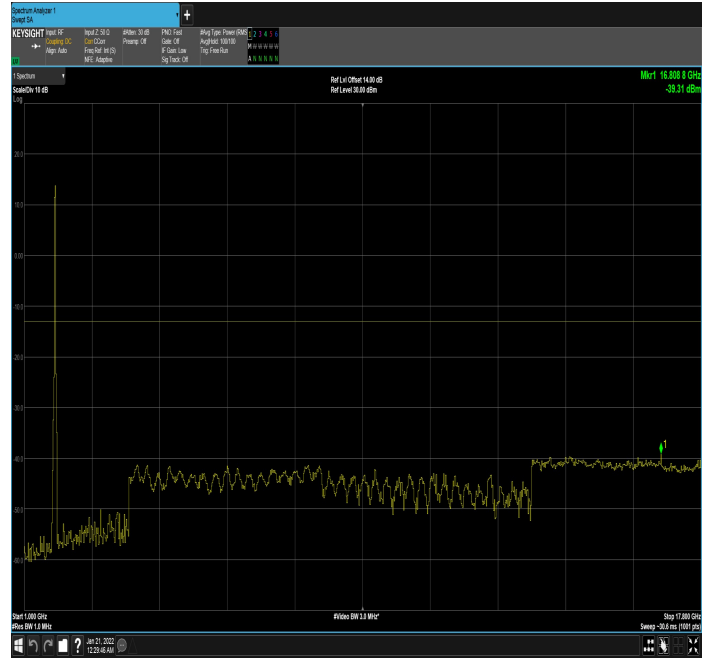

n66_25MHz_15kHz_1767.5MHz_DFT-s-OFDM
QPSK_RB128@0|30MHz_1GHz

n66_25MHz_15kHz_1767.5MHz_DFT-s-OFDM
QPSK_RB128@0|1GHz_17.80GHz