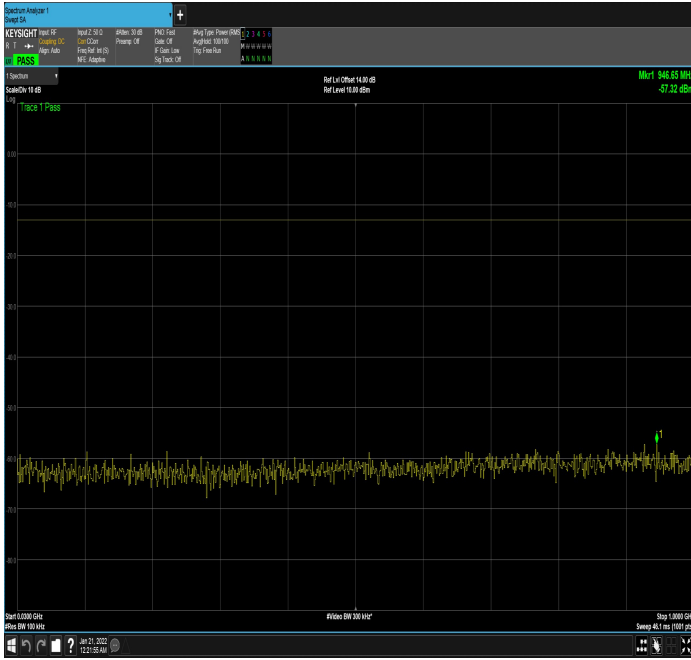

n66_25MHz_15kHz_1722.5MHz_DFT-s-OFDM
QPSK_RB1@0|30MHz_1GHz

n66_25MHz_15kHz_1722.5MHz_DFT-s-OFDM
QPSK_RB1@0|1GHz_17.80GHz