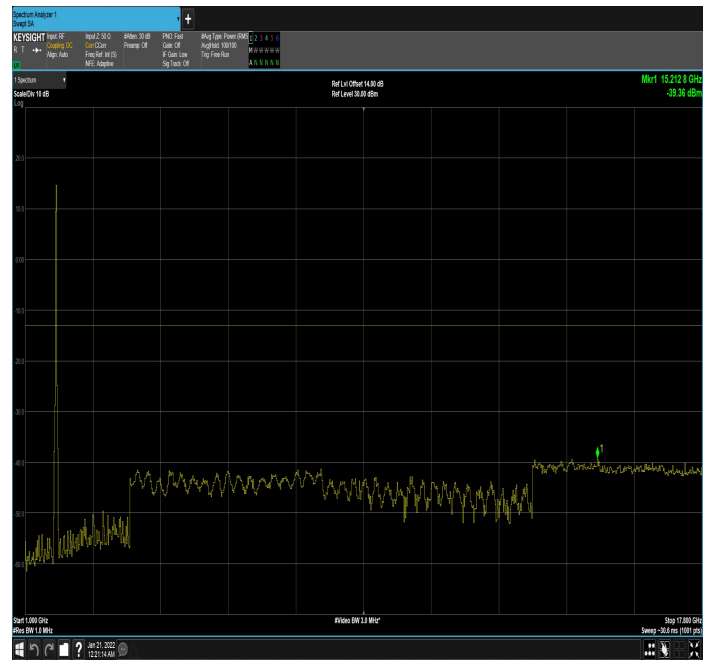

n66_20MHz_15kHz_1770MHz_DFT-s-OFDM
QPSK_RB100@0|1GHz_17.80GHz