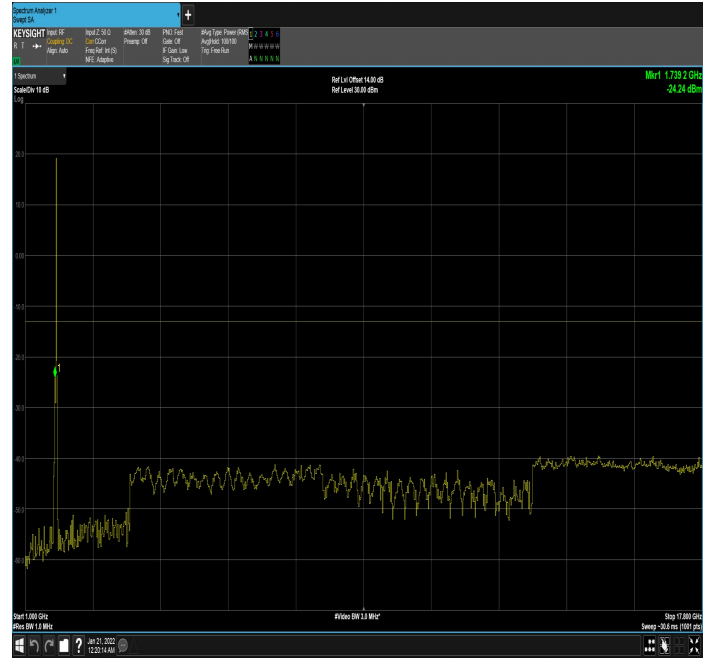

n66_20MHz_15kHz_1770MHz_DFT-s-OFDM
QPSK_RB1@105|1GHz_17.80GHz