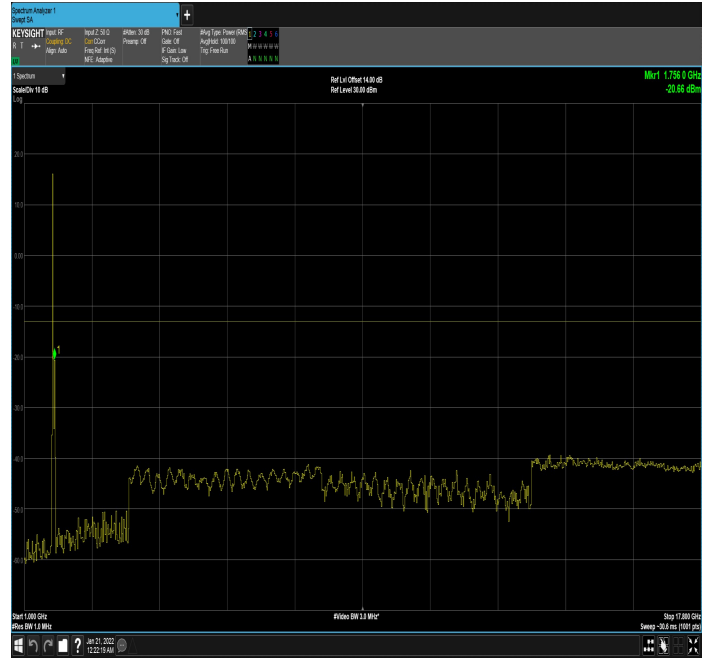

n66_25MHz_15kHz_1722.5MHz_DFT-s-OFDM
QPSK_RB1@0|30MHz_1GHz

n66_25MHz_15kHz_1722.5MHz_DFT-s-OFDM
QPSK_RB1@0|1GHz_17.80GHz