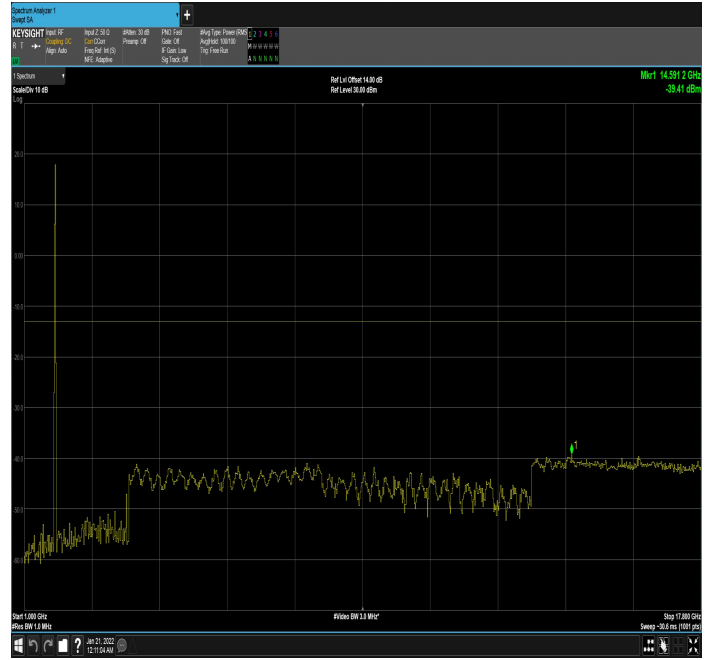

n66_15MHz_15kHz_1772.5MHz_DFT-s-OFDM
QPSK_RB1@0|30MHz_1GHz

n66_15MHz_15kHz_1772.5MHz_DFT-s-OFDM
QPSK_RB1@0|1GHz_17.80GHz

n66_15MHz_15kHz_1772.5MHz_DFT-s-OFDM
QPSK_RB1@78|30MHz_1GHz

n66_15MHz_15kHz_1772.5MHz_DFT-s-OFDM
QPSK_RB1@78|1GHz_17.80GHz