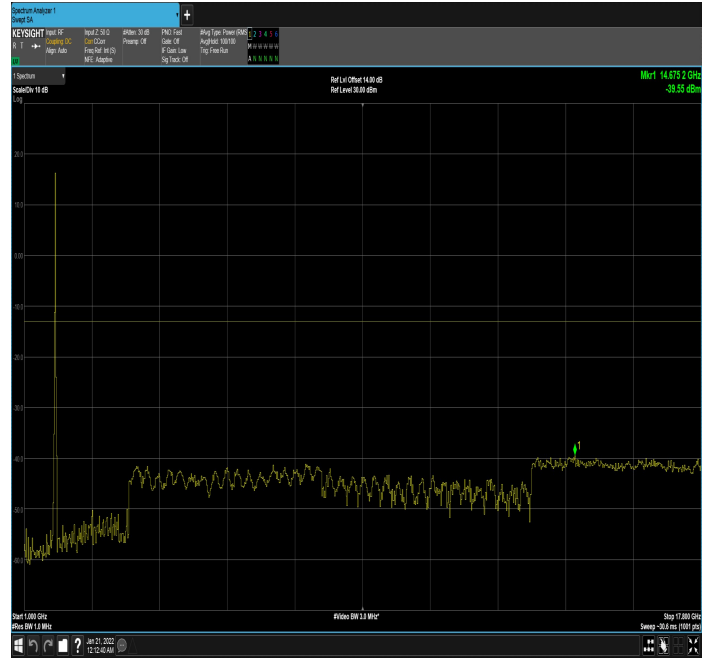

n66_15MHz_15kHz_1772.5MHz_DFT-s-OFDM
QPSK_RB75@0|30MHz_1GHz

n66_15MHz_15kHz_1772.5MHz_DFT-s-OFDM
QPSK_RB75@0|1GHz_17.80GHz