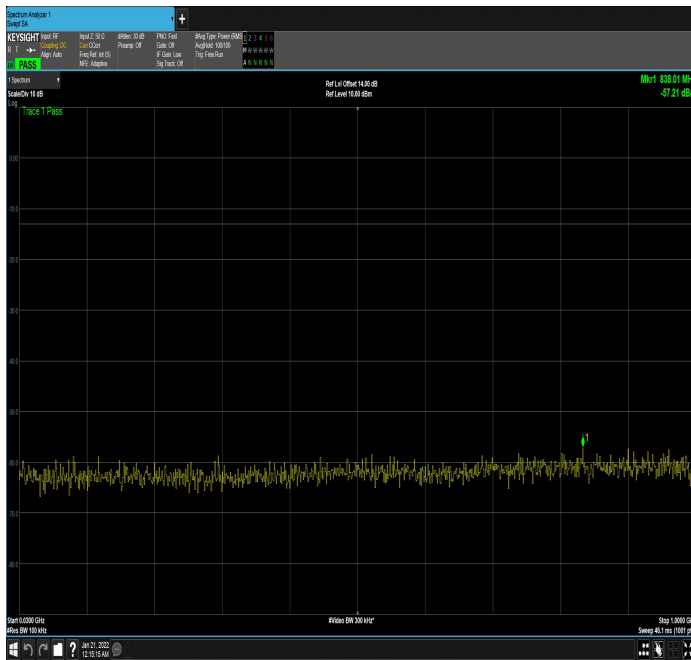

n66_20MHz_15kHz_1720MHz_DFT-s-OFDM
QPSK_RB100@0|30MHz_1GHz