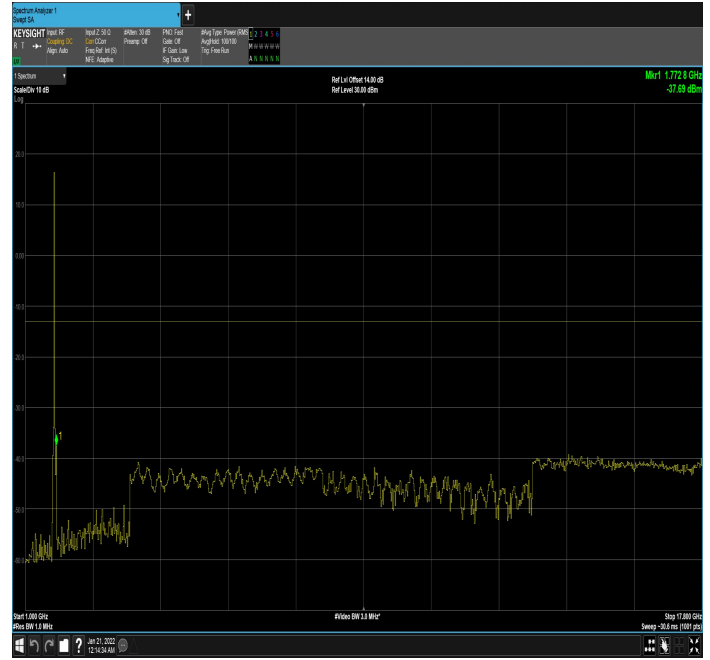

n66_20MHz_15kHz_1720MHz_DFT-s-OFDM
QPSK_RB1@105|1GHz_17.80GHz