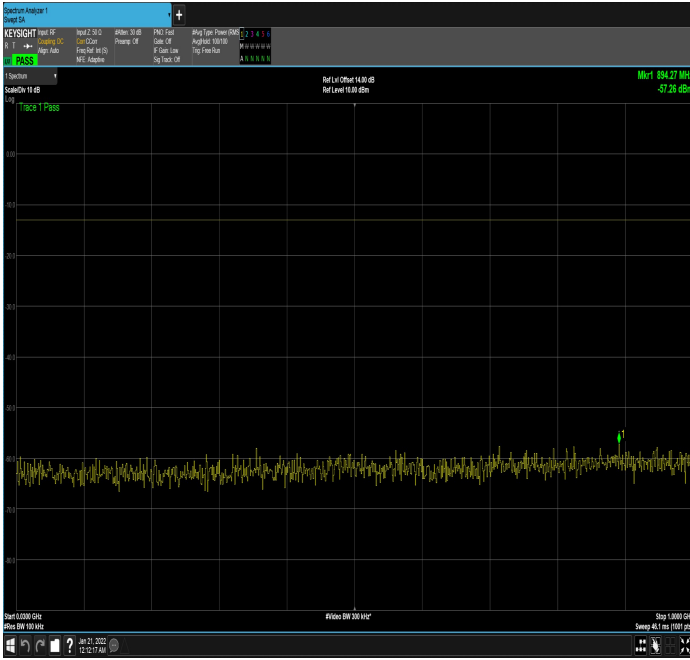

n66_15MHz_15kHz_1772.5MHz_DFT-s-OFDM
QPSK_RB75@0|30MHz_1GHz

n66_15MHz_15kHz_1772.5MHz_DFT-s-OFDM
QPSK_RB75@0|1GHz_17.80GHz