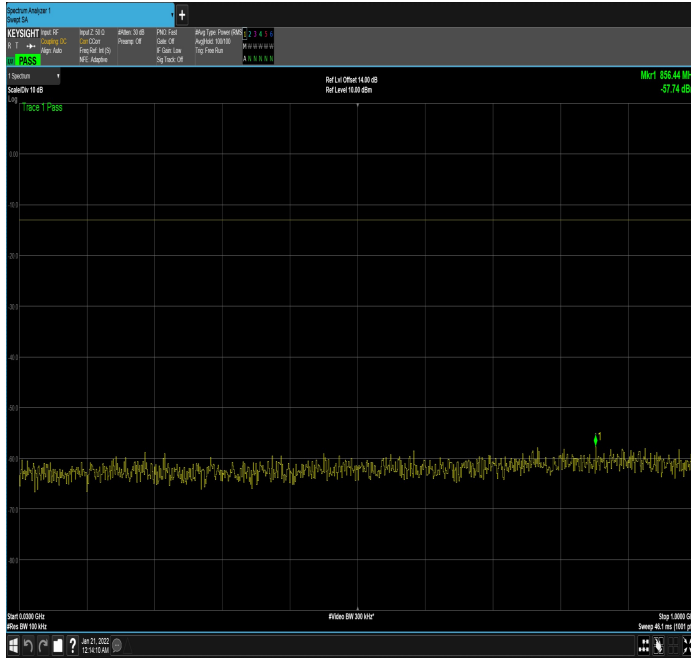

n66_20MHz_15kHz_1720MHz_DFT-s-OFDM
QPSK_RB1@105|30MHz_1GHz