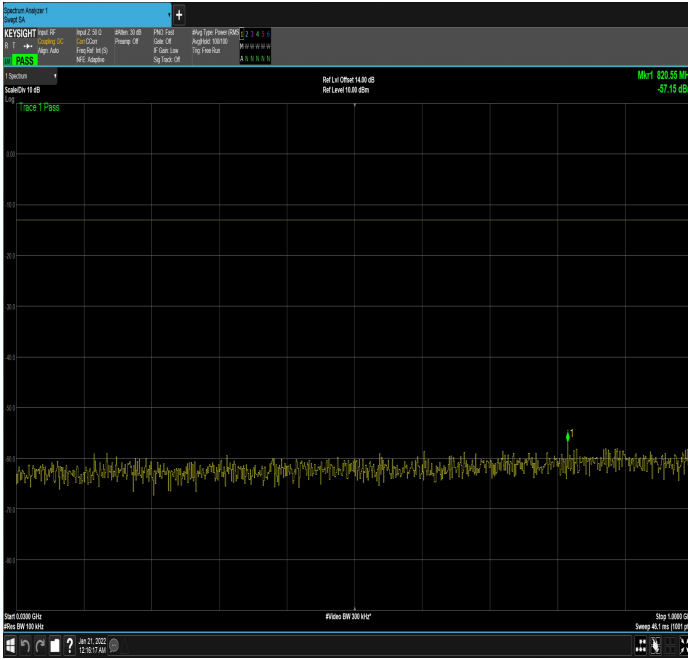

n66_20MHz_15kHz_1745MHz_DFT-s-OFDM
QPSK_RB1@0|30MHz_1GHz

n66_20MHz_15kHz_1745MHz_DFT-s-OFDM
QPSK_RB1@0|1GHz_17.80GHz