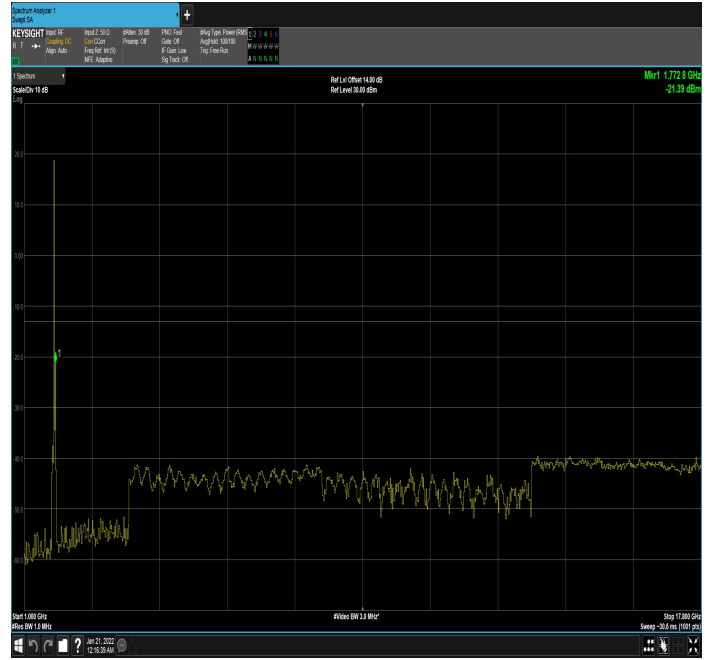

n66_20MHz_15kHz_1745MHz_DFT-s-OFDM
QPSK_RB1@0|30MHz_1GHz

n66_20MHz_15kHz_1745MHz_DFT-s-OFDM
QPSK_RB1@0|1GHz_17.80GHz