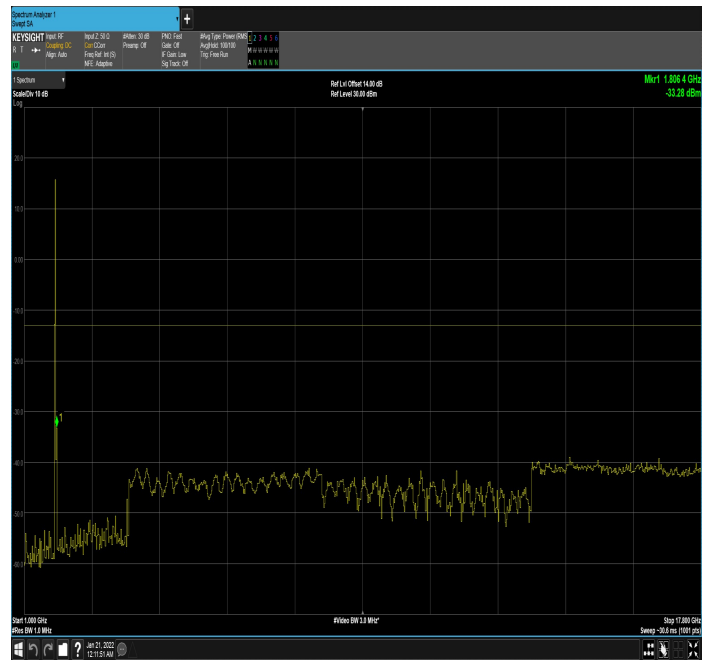

n66_15MHz_15kHz_1772.5MHz_DFT-s-OFDM
QPSK_RB1@0|30MHz_1GHz

n66_15MHz_15kHz_1772.5MHz_DFT-s-OFDM
QPSK_RB1@0|1GHz_17.80GHz

n66_15MHz_15kHz_1772.5MHz_DFT-s-OFDM
QPSK_RB1@78|30MHz_1GHz

n66_15MHz_15kHz_1772.5MHz_DFT-s-OFDM
QPSK_RB1@78|1GHz_17.80GHz