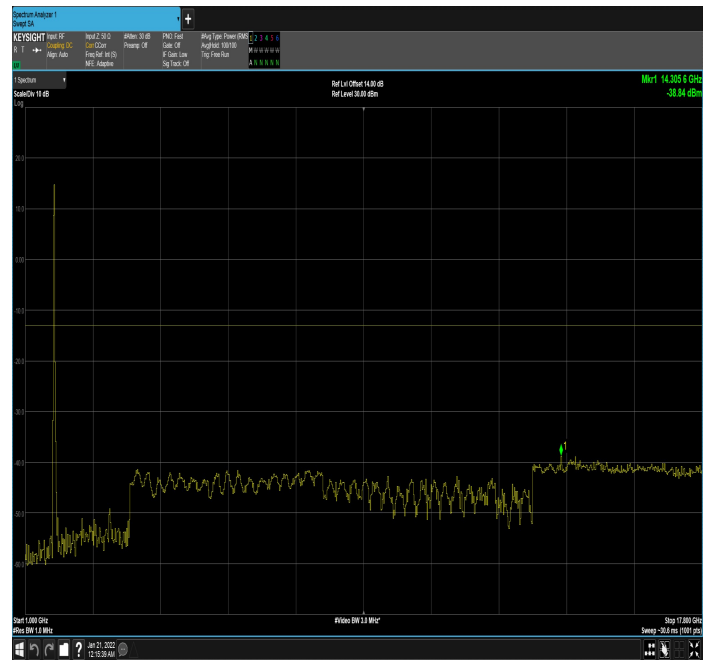

n66_20MHz_15kHz_1720MHz_DFT-s-OFDM
QPSK_RB100@0|1GHz_17.80GHz