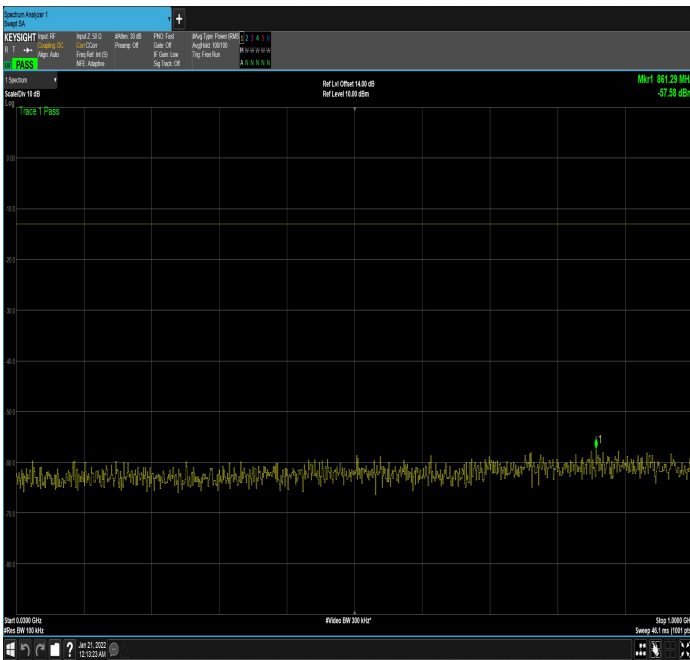

n66_20MHz_15kHz_1720MHz_DFT-s-OFDM
QPSK_RB1@105|30MHz_1GHz

n66_20MHz_15kHz_1720MHz_DFT-s-OFDM
QPSK_RB1@0|30MHz_1GHz

n66_20MHz_15kHz_1720MHz_DFT-s-OFDM
QPSK_RB1@0|1GHz_17.80GHz