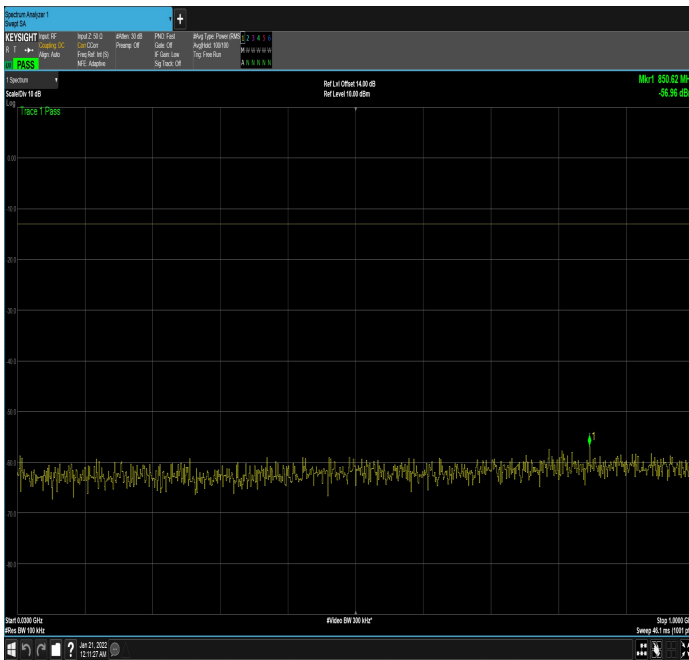

n66_15MHz_15kHz_1772.5MHz_DFT-s-OFDM
QPSK_RB1@0|30MHz_1GHz

n66_15MHz_15kHz_1772.5MHz_DFT-s-OFDM
QPSK_RB1@0|1GHz_17.80GHz

n66_15MHz_15kHz_1772.5MHz_DFT-s-OFDM
QPSK_RB1@78|30MHz_1GHz

n66_15MHz_15kHz_1772.5MHz_DFT-s-OFDM
QPSK_RB1@78|1GHz_17.80GHz