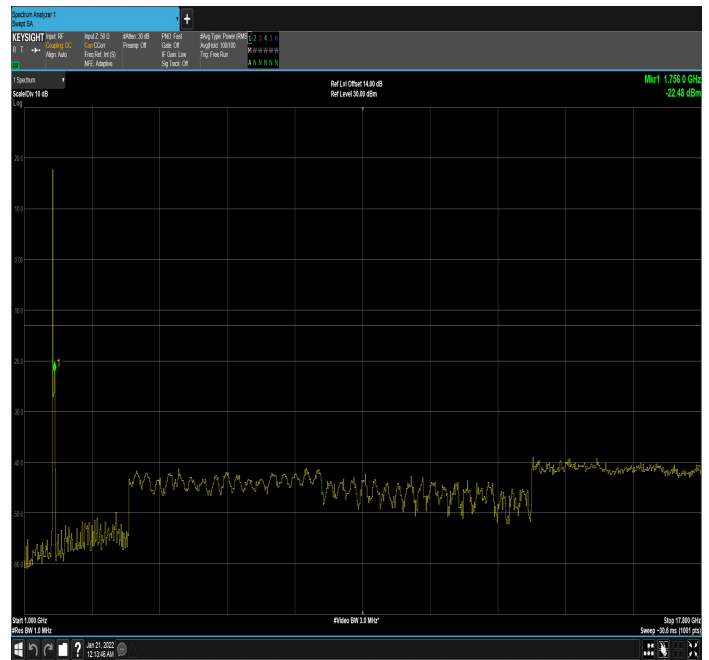

n66_20MHz_15kHz_1720MHz_DFT-s-OFDM
QPSK_RB1@105|1GHz_17.80GHz

n66_20MHz_15kHz_1720MHz_DFT-s-OFDM
QPSK_RB1@0|30MHz_1GHz

n66_20MHz_15kHz_1720MHz_DFT-s-OFDM
QPSK_RB1@0|1GHz_17.80GHz