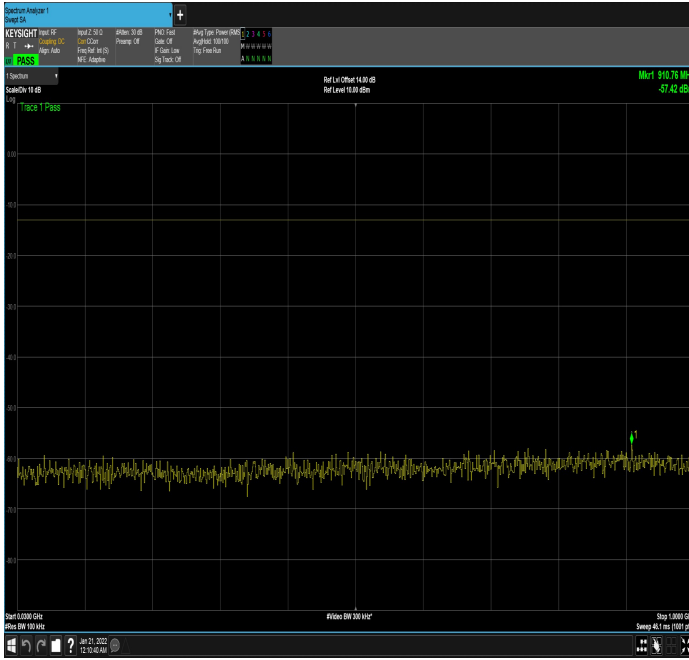

n66_15MHz_15kHz_1772.5MHz_DFT-s-OFDM
QPSK_RB1@0|30MHz_1GHz

n66_15MHz_15kHz_1772.5MHz_DFT-s-OFDM
QPSK_RB1@0|1GHz_17.80GHz

n66_15MHz_15kHz_1772.5MHz_DFT-s-OFDM
QPSK_RB1@78|30MHz_1GHz

n66_15MHz_15kHz_1772.5MHz_DFT-s-OFDM
QPSK_RB1@78|1GHz_17.80GHz