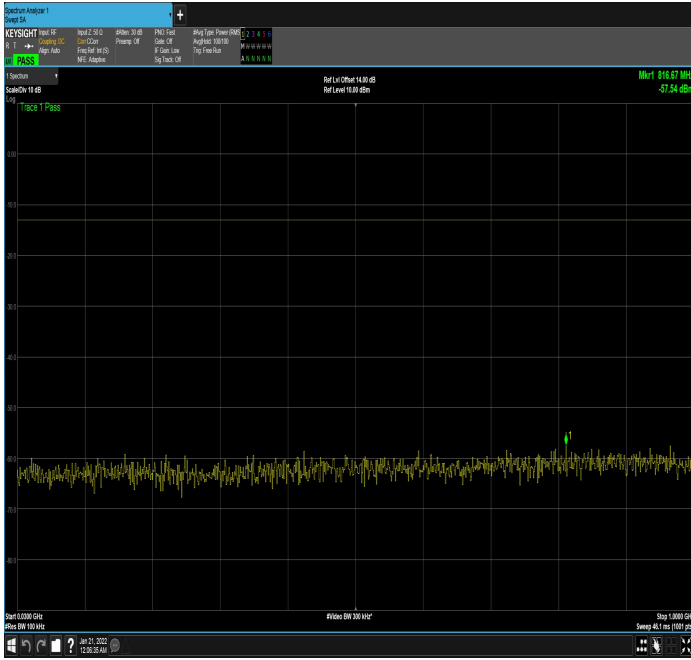

n66_15MHz_15kHz_1717.5MHz_DFT-s-OFDM
QPSK_RB75@0|30MHz_1GHz

n66_15MHz_15kHz_1717.5MHz_DFT-s-OFDM
QPSK_RB75@0|1GHz_17.80GHz