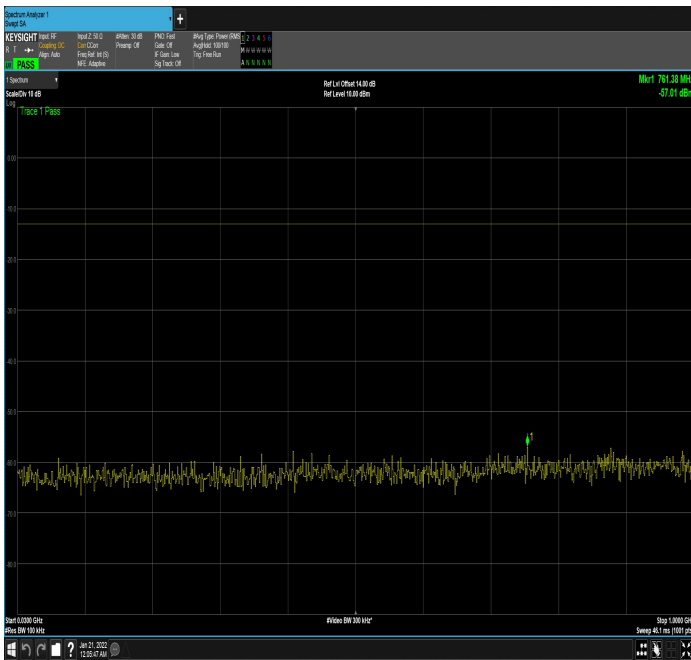

n66_15MHz_15kHz_1717.5MHz_DFT-s-OFDM
QPSK_RB1@78|30MHz_1GHz

n66_15MHz_15kHz_1717.5MHz_DFT-s-OFDM
QPSK_RB1@78|1GHz_17.80GHz