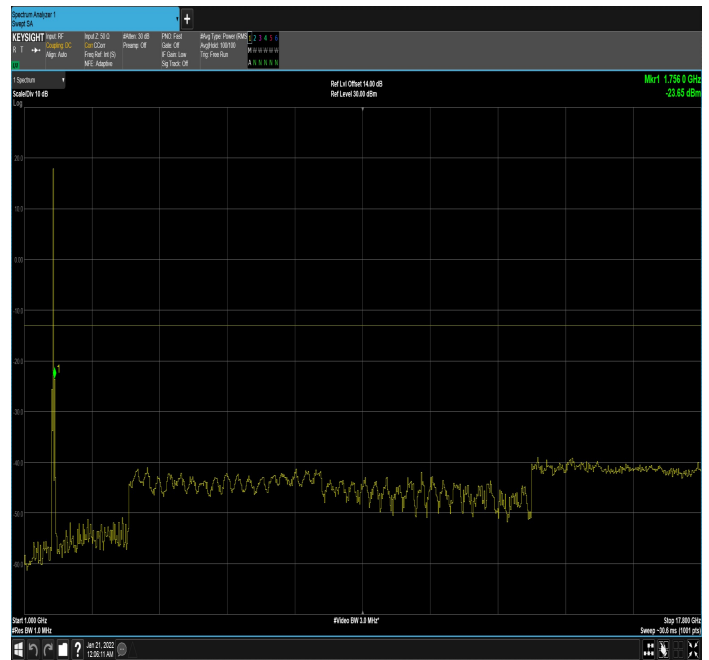

n66_15MHz_15kHz_1717.5MHz_DFT-s-OFDM
QPSK_RB1@78|30MHz_1GHz

n66_15MHz_15kHz_1717.5MHz_DFT-s-OFDM
QPSK_RB1@78|1GHz_17.80GHz