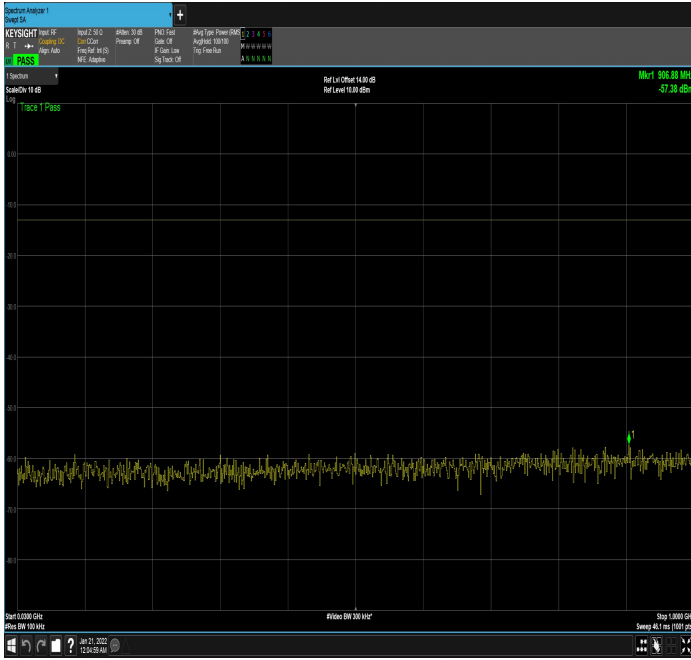

n66_15MHz_15kHz_1717.5MHz_DFT-s-OFDM
QPSK_RB1@0|30MHz_1GHz

n66_15MHz_15kHz_1717.5MHz_DFT-s-OFDM
QPSK_RB1@0|1GHz_17.80GHz