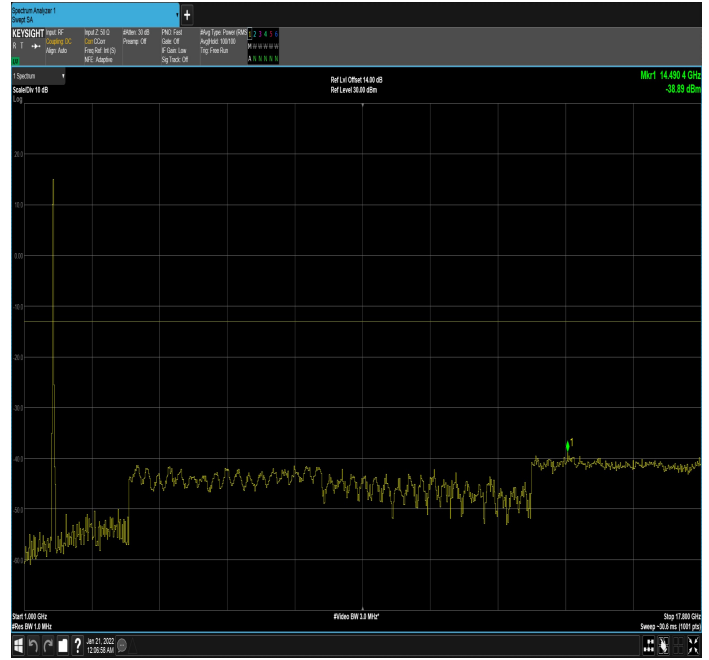

n66_15MHz_15kHz_1717.5MHz_DFT-s-OFDM
QPSK_RB75@0|30MHz_1GHz

n66_15MHz_15kHz_1717.5MHz_DFT-s-OFDM
QPSK_RB75@0|1GHz_17.80GHz