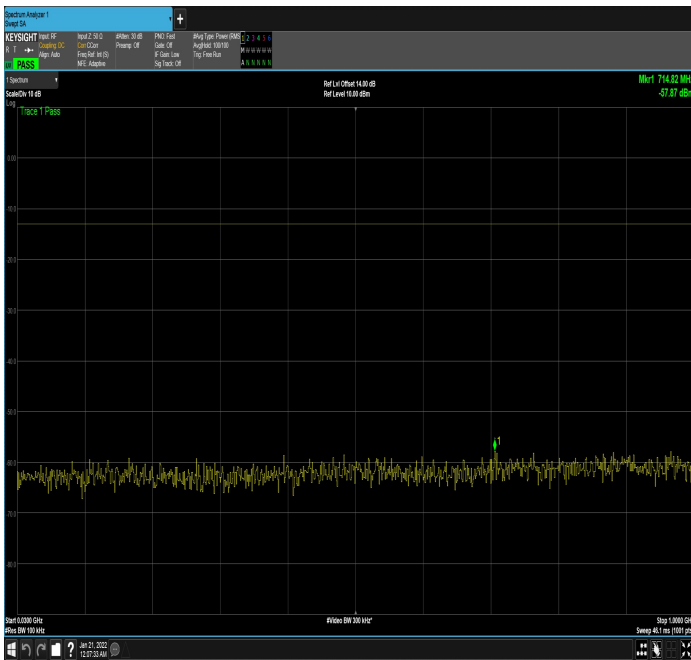

n66_15MHz_15kHz_1745MHz_DFT-s-OFDM
QPSK_RB1@78|30MHz_1GHz

n66_15MHz_15kHz_1745MHz_DFT-s-OFDM
QPSK_RB1@0|30MHz_1GHz

n66_15MHz_15kHz_1745MHz_DFT-s-OFDM
QPSK_RB1@0|1GHz_17.80GHz