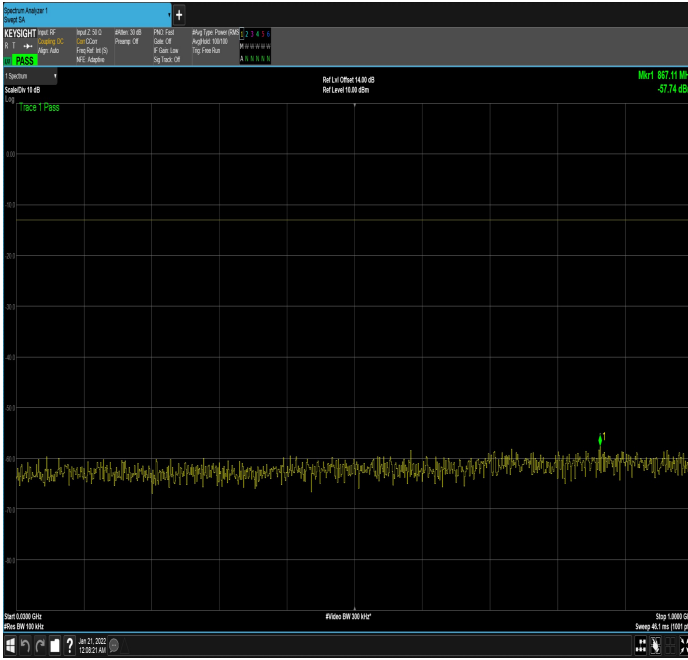

n66_15MHz_15kHz_1745MHz_DFT-s-OFDM
QPSK_RB1@78|30MHz_1GHz