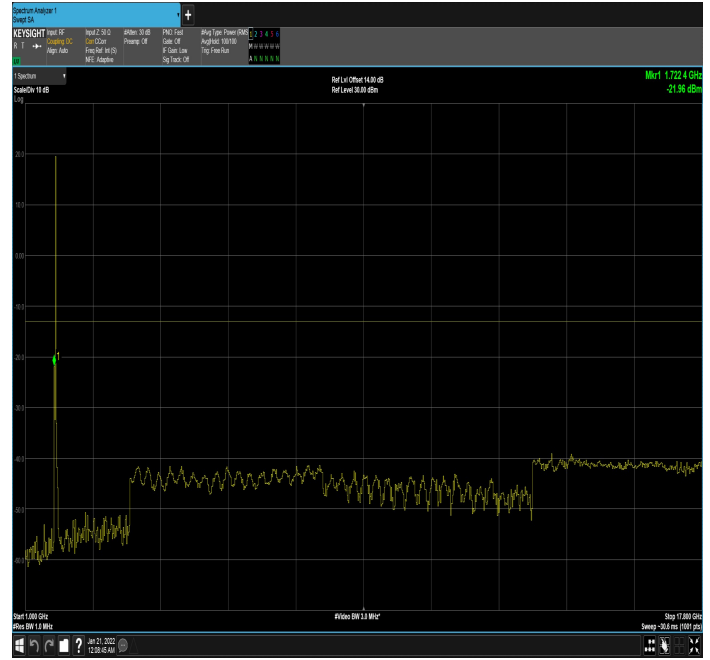

n66_15MHz_15kHz_1745MHz_DFT-s-OFDM
QPSK_RB1@78|1GHz_17.80GHz