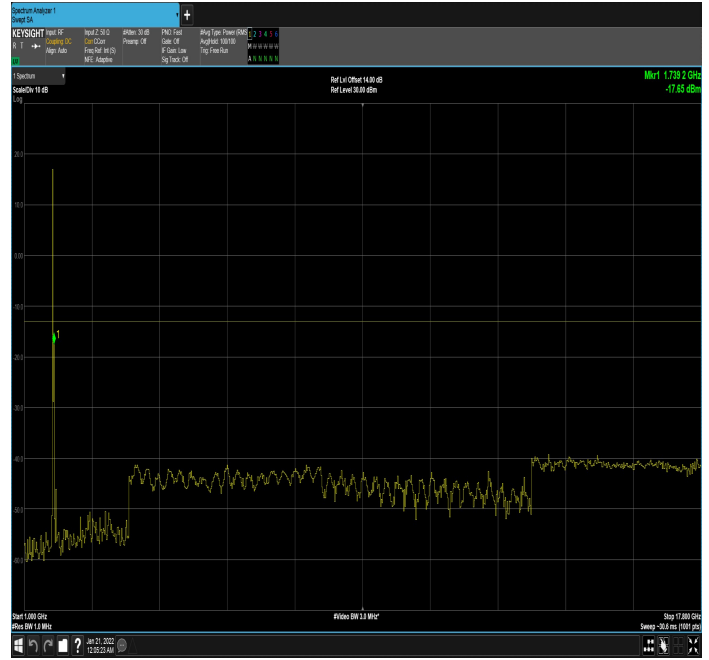

n66_15MHz_15kHz_1717.5MHz_DFT-s-OFDM
QPSK_RB1@0|30MHz_1GHz

n66_15MHz_15kHz_1717.5MHz_DFT-s-OFDM
QPSK_RB1@0|1GHz_17.80GHz