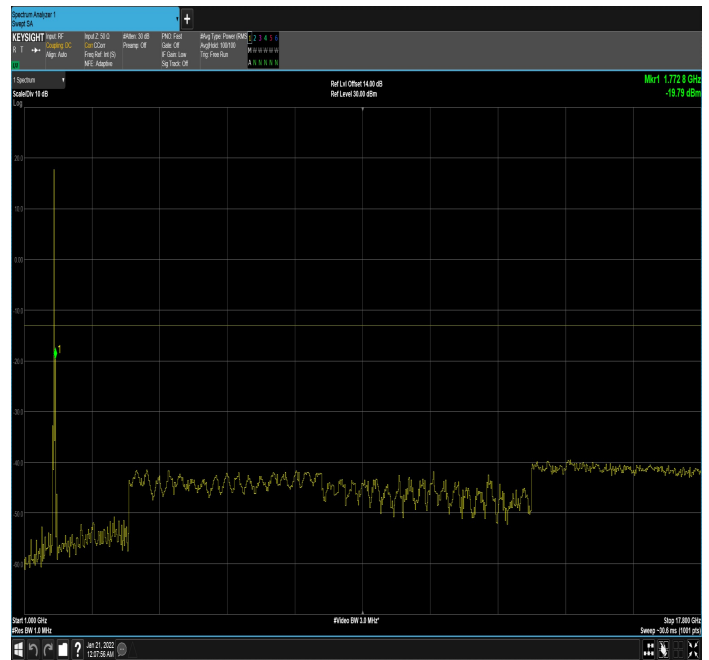

n66_15MHz_15kHz_1745MHz_DFT-s-OFDM
QPSK_RB1@78|1GHz_17.80GHz

n66_15MHz_15kHz_1745MHz_DFT-s-OFDM
QPSK_RB1@0|30MHz_1GHz

n66_15MHz_15kHz_1745MHz_DFT-s-OFDM
QPSK_RB1@0|1GHz_17.80GHz