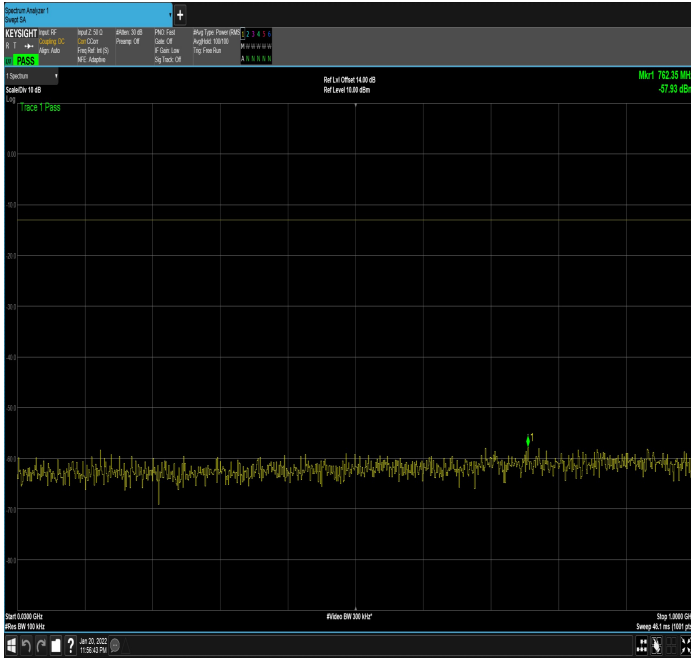

n66_10MHz_15kHz_1715MHz_DFT-s-OFDM
QPSK_RB1@51|30MHz_1GHz

n66_10MHz_15kHz_1715MHz_DFT-s-OFDM
QPSK_RB1@51|1GHz_17.80GHz