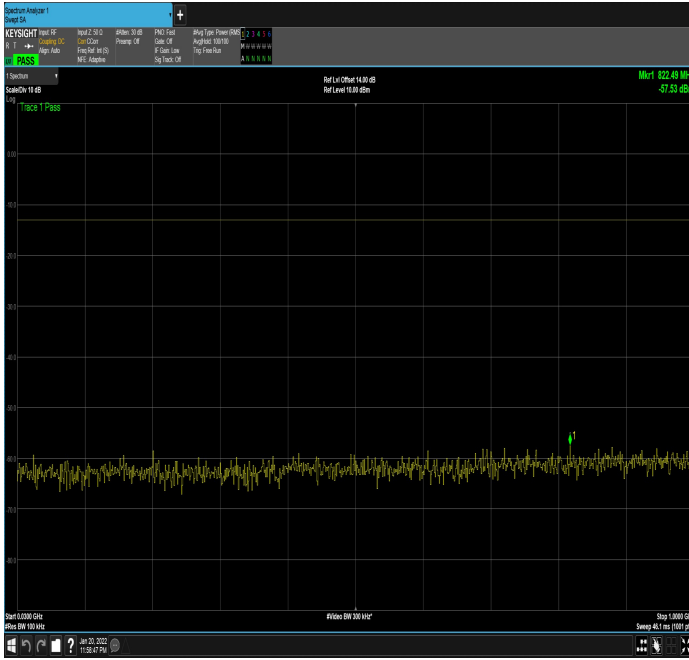

n66_10MHz_15kHz_1745MHz_DFT-s-OFDM
QPSK_RB1@0|30MHz_1GHz

n66_10MHz_15kHz_1745MHz_DFT-s-OFDM
QPSK_RB1@0|1GHz_17.80GHz