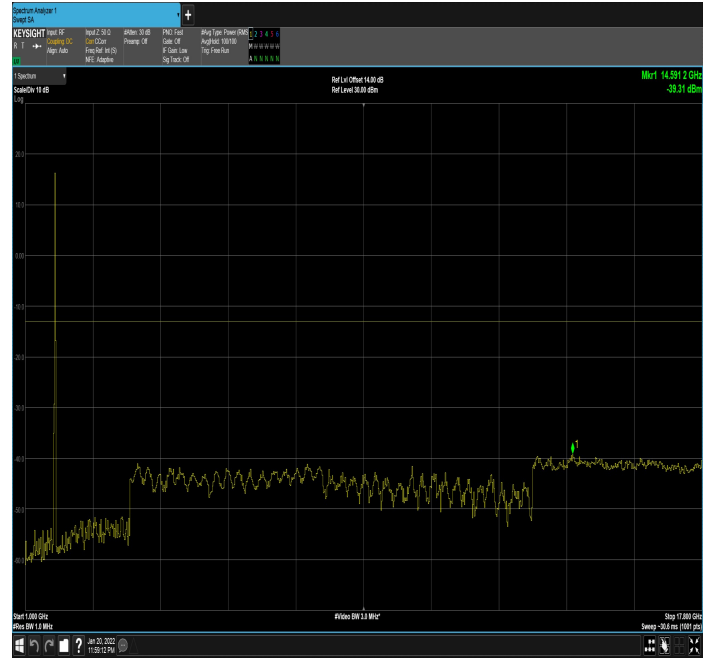

n66_10MHz_15kHz_1745MHz_DFT-s-OFDM
QPSK_RB1@0|30MHz_1GHz

n66_10MHz_15kHz_1745MHz_DFT-s-OFDM
QPSK_RB1@0|1GHz_17.80GHz