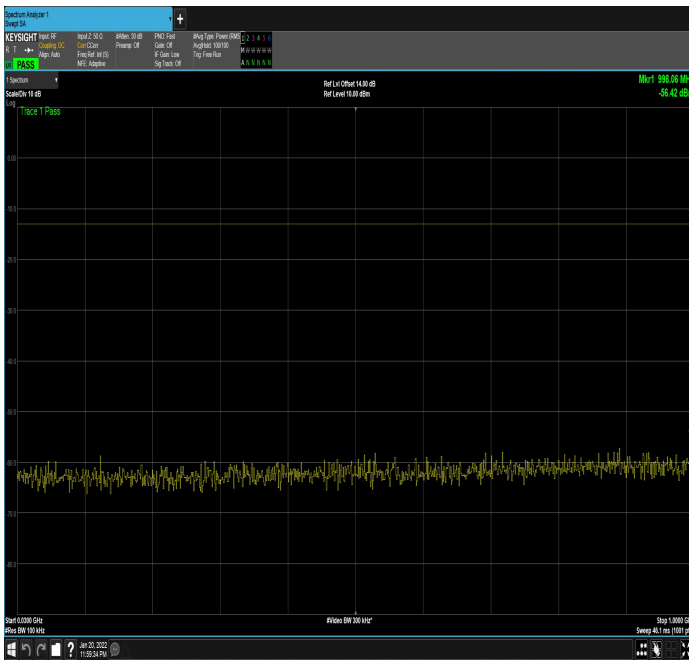

n66_10MHz_15kHz_1745MHz_DFT-s-OFDM
QPSK_RB50@0|30MHz_1GHz

n66_10MHz_15kHz_1745MHz_DFT-s-OFDM
QPSK_RB1@51|30MHz_1GHz

n66_10MHz_15kHz_1745MHz_DFT-s-OFDM
QPSK_RB1@51|1GHz_17.80GHz