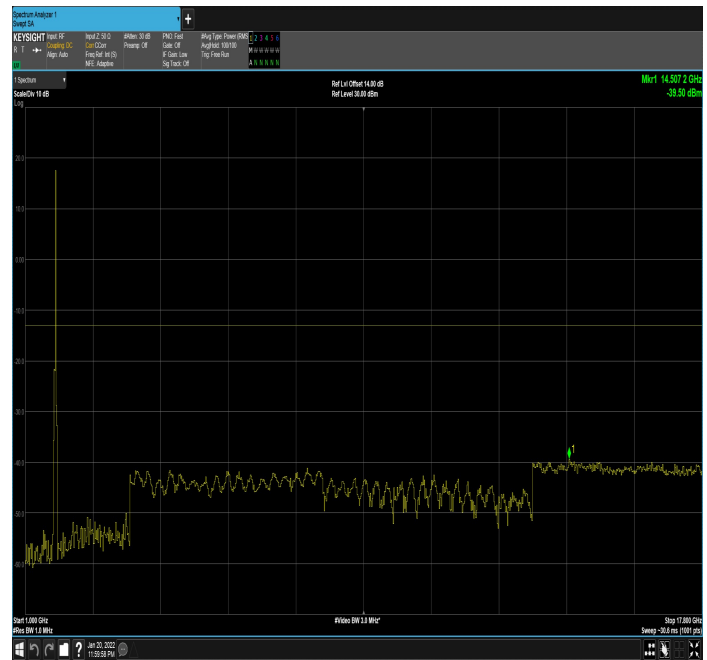

n66_10MHz_15kHz_1745MHz_DFT-s-OFDM
QPSK_RB50@0|1GHz_17.80GHz

n66_10MHz_15kHz_1745MHz_DFT-s-OFDM
QPSK_RB1@51|30MHz_1GHz

n66_10MHz_15kHz_1745MHz_DFT-s-OFDM
QPSK_RB1@51|1GHz_17.80GHz