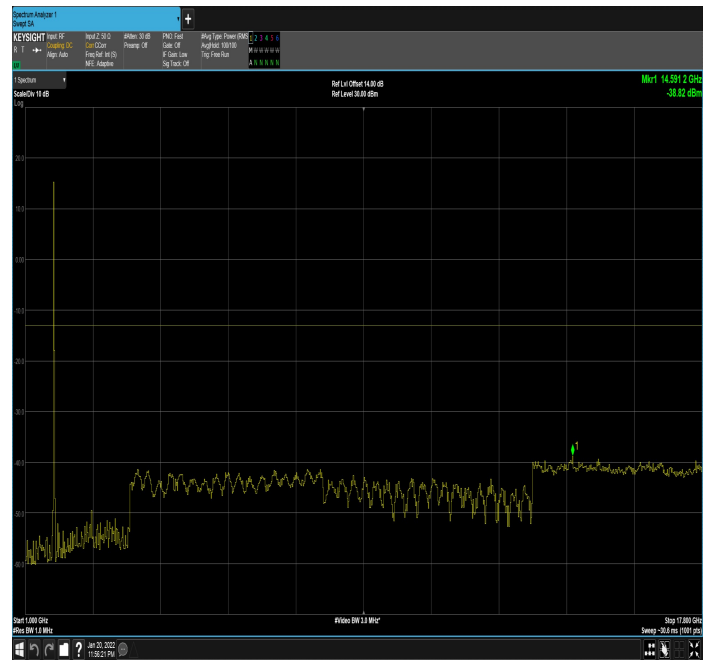

n66_10MHz_15kHz_1715MHz_DFT-s-OFDM
QPSK_RB1@0|30MHz_1GHz

n66_10MHz_15kHz_1715MHz_DFT-s-OFDM
QPSK_RB1@0|1GHz_17.80GHz