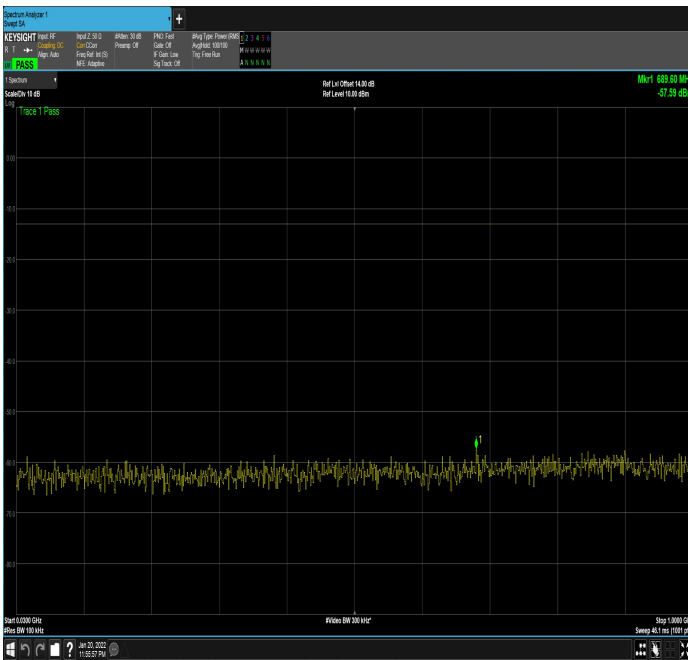

n66_10MHz_15kHz_1715MHz_DFT-s-OFDM
QPSK_RB1@0|30MHz_1GHz

n66_10MHz_15kHz_1715MHz_DFT-s-OFDM
QPSK_RB1@0|1GHz_17.80GHz