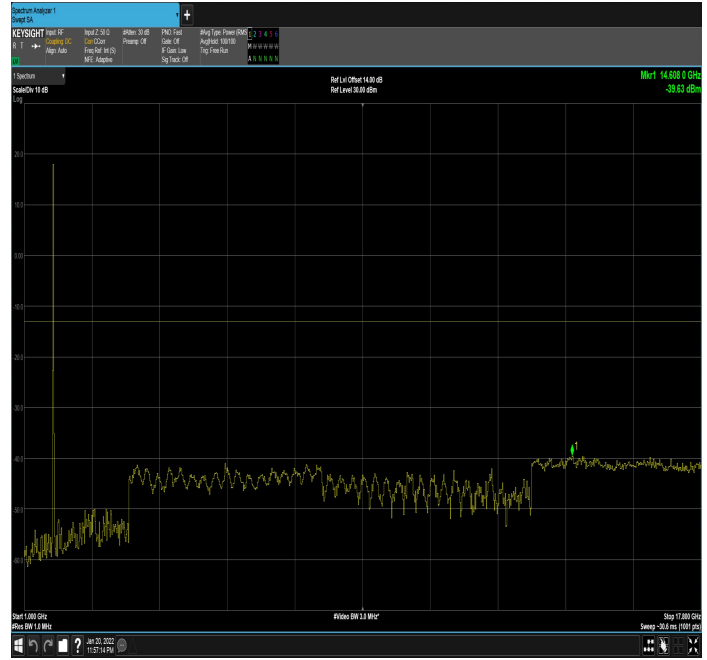

n66_10MHz_15kHz_1715MHz_DFT-s-OFDM
QPSK_RB1@51|30MHz_1GHz

n66_10MHz_15kHz_1715MHz_DFT-s-OFDM
QPSK_RB1@51|1GHz_17.80GHz