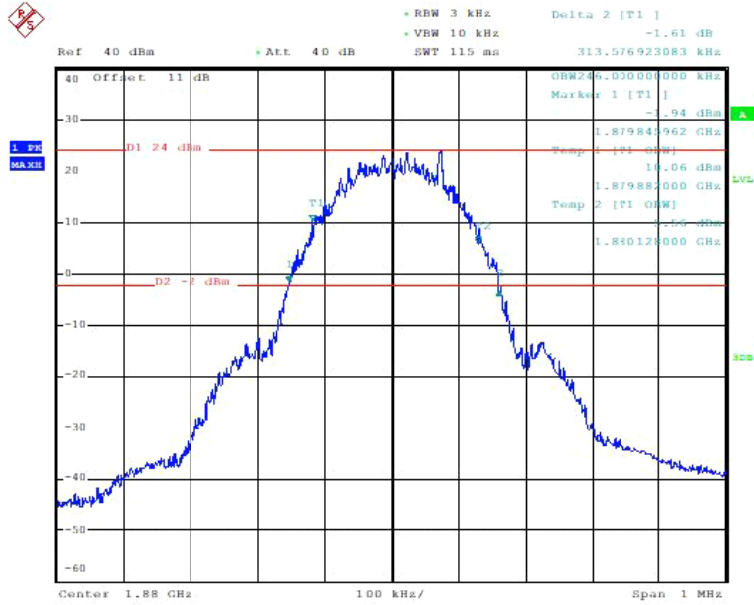

Date: 20.JAN.2024 06:28:14

HSUPA

Date: 20.JAN.2024 06:44:46

PCS Band

GSM

Date: 18.JAN.2024 02:22:18

EDGE

Date: 18.JAN.2024 03:00:54

RMC

Date: 20.JAN.2024 06:02:40

HSDPA

Date: 20.JAN.2024 06:11:28

HSUPA

Date: 20.JAN.2024 06:20:05

LTE Band

Band 2_1.4 MHz_Middle_QPSK_RB6#0