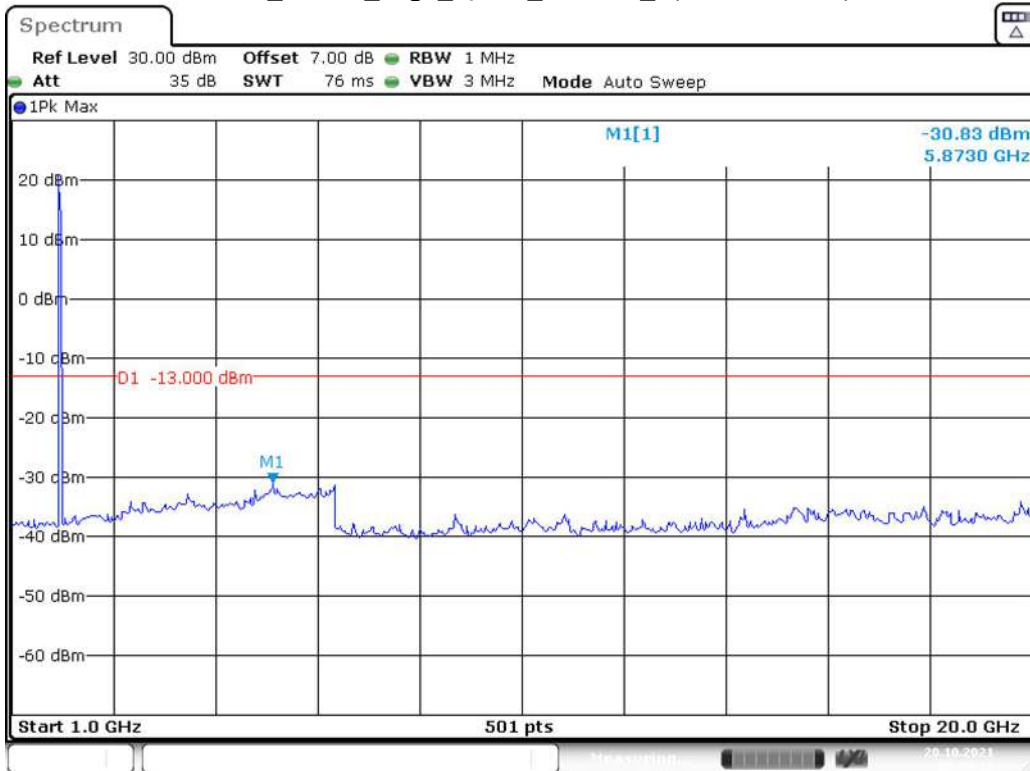

Band 2_5 MHz_Middle_QPSK_RB25#0_2(1GHz-20GHz)

Band 2_5 MHz_High_QPSK_RB25#0_1(30MHz-1GHz)

Date: 20.OCT.2021 00:48:49

Band 2_5 MHz_High_QPSK_RB25#0_2(1GHz-20GHz)

Date: 20.OCT.2021 00:49:18

Band 2_10 MHz_Low_QPSK_RB50#0_1(30MHz-1GHz)