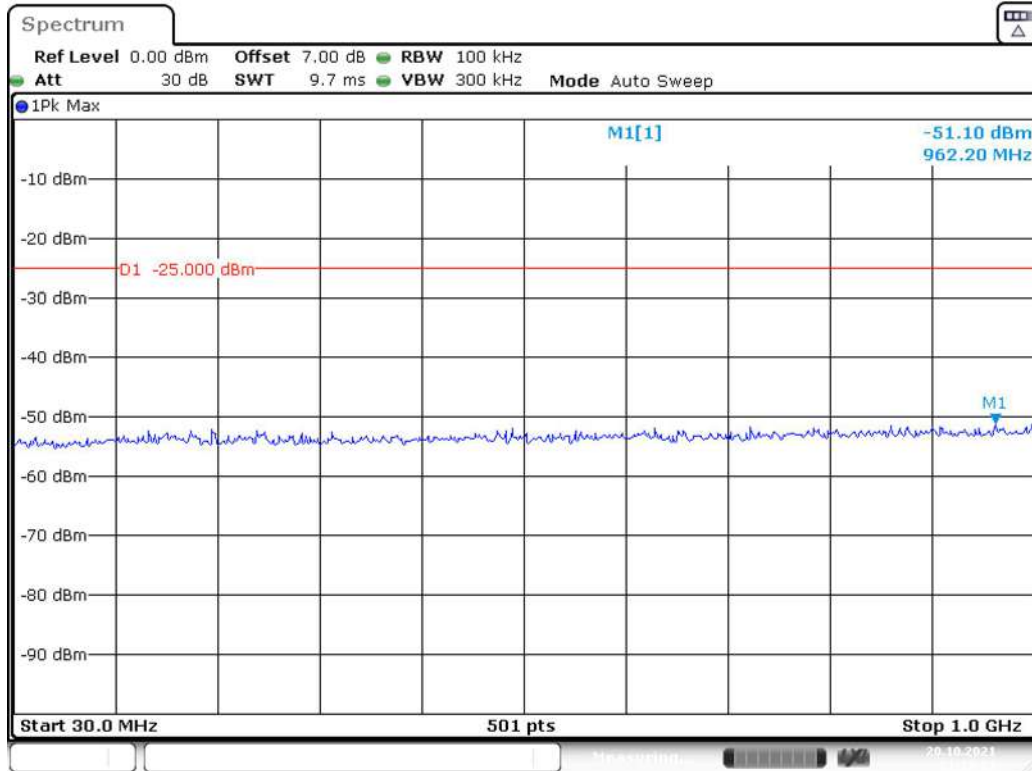

Date: 20.OCT.2021 01:18:25

Band 7_20 MHz_Middle_QPSK_RB100#0_1(30MHz-1GHz)

Date: 20.OCT.2021 01:18:58

Band 7_20 MHz_Middle_QPSK_RB100#0_2(1GHz-26.5GHz)

Date: 20.OCT.2021 01:19:20

Band 7_20 MHz_High_QPSK_RB100#0_1(30MHz-1GHz)