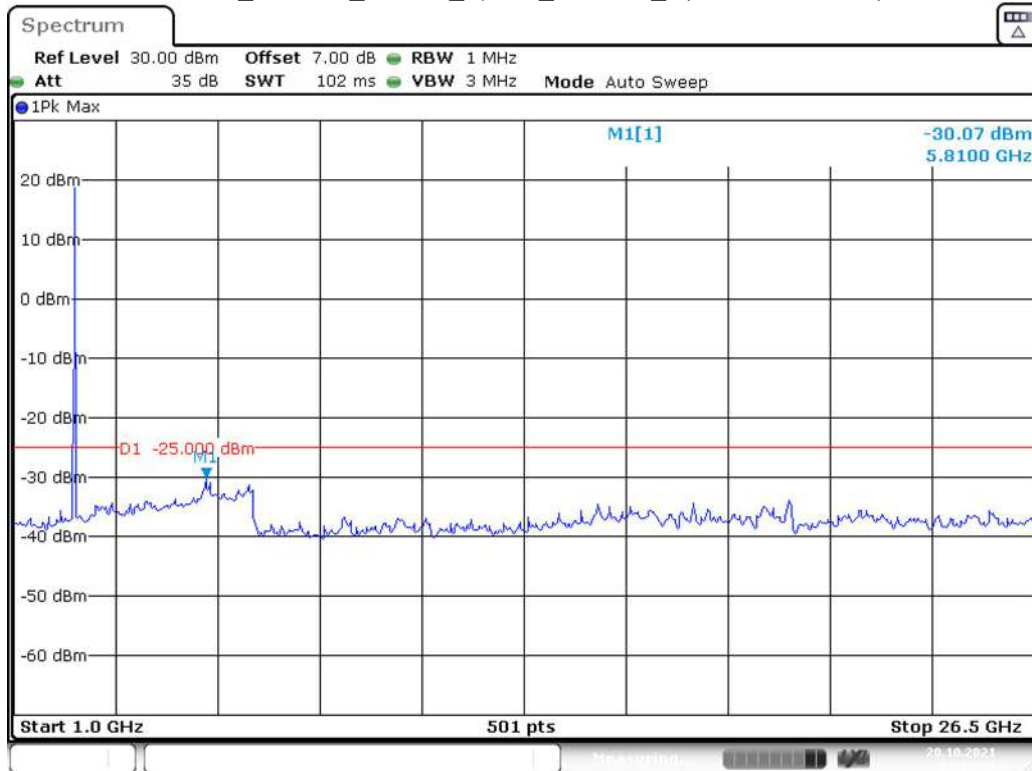

Band 7_15 MHz_Middle_QPSK_RB75#0_2(1GHz-26.5GHz)

Date: 20.OCT.2021 01:16:41