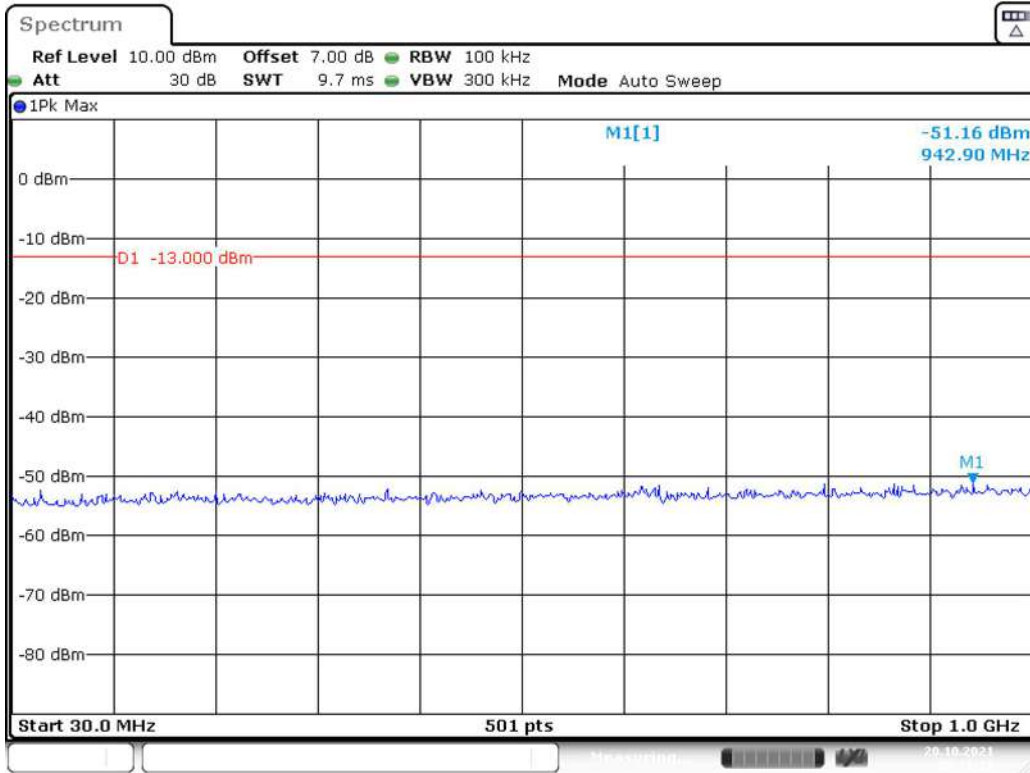

Please refer to following plots:

Band 2_1.4 MHz_Low_QPSK_RB6#0_1(30MHz-1GHz)

Date: 20.OCT.2021 00:41:11

Band 2_1.4 MHz_Low_QPSK_RB6#0_2(1GHz-20GHz)

Date: 20.OCT.2021 00:41:33

Band 2_1.4 MHz_Middle_QPSK_RB6#0_1(30MHz-1GHz)