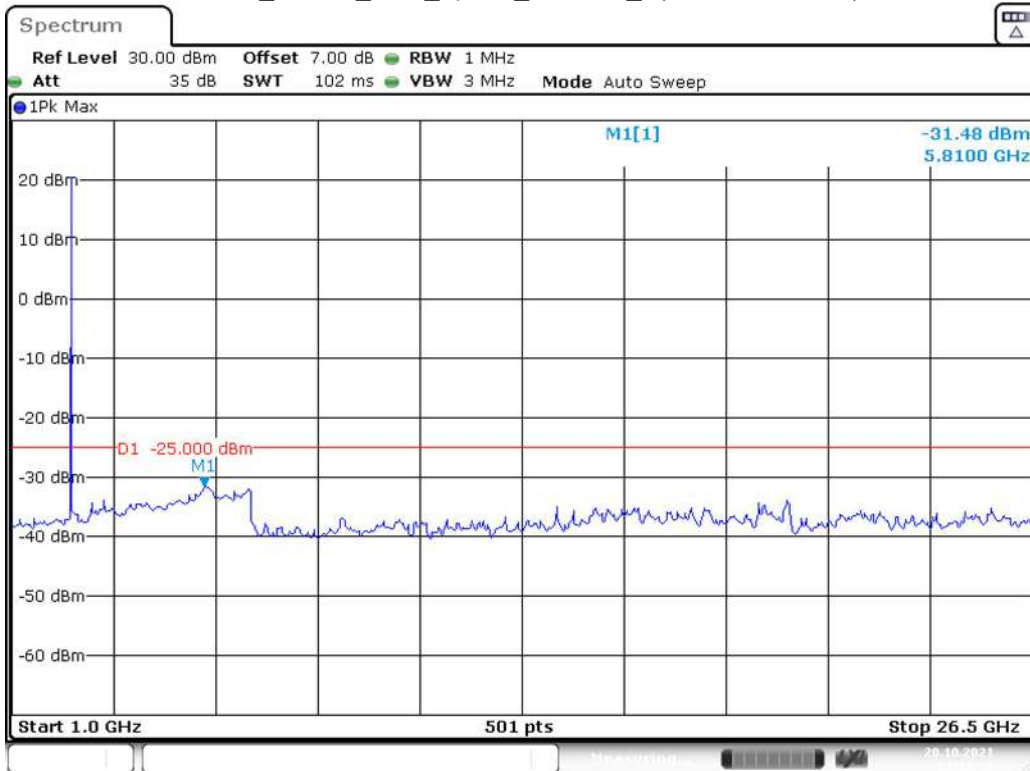

Band 5_10 MHz_High_QPSK_RB50#0_1(30MHz-1GHz)

Band 5_10 MHz_High_QPSK_RB50#0_2(1GHz-10GHz)

Band 7_5 MHz_Low_QPSK_RB25#0_1(30MHz-1GHz)

Date: 20.OCT.2021 01:10:06

Band 7_5 MHz_Low_QPSK_RB25#0_2(1GHz-26.5GHz)