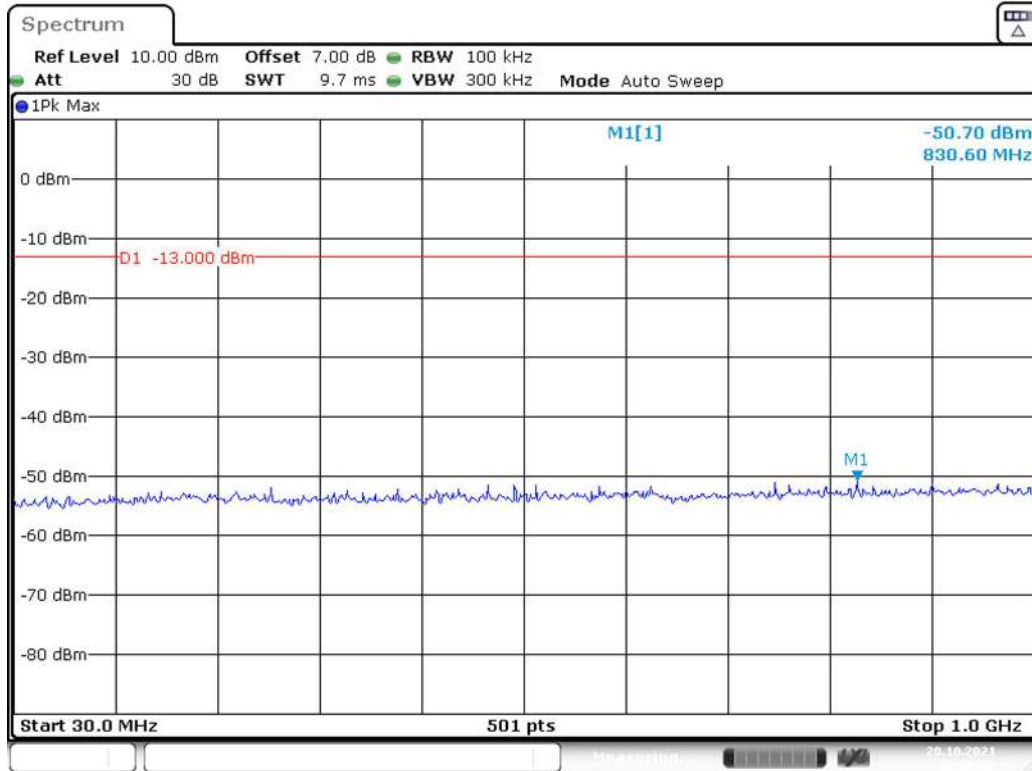

Date: 20.OCT.2021 00:54:50

Band 2_15 MHz_High_QPSK_RB75#0_2(1GHz-20GHz)

Date: 20.OCT.2021 00:55:15

Band 2_20 MHz_Low_QPSK_RB100#0_1(30MHz-1GHz)

Band 2_20 MHz_Low_QPSK_RB100#0_2(1GHz-20GHz)

Band 2_20 MHz_Middle_QPSK_RB100#0_1(30MHz-1GHz)