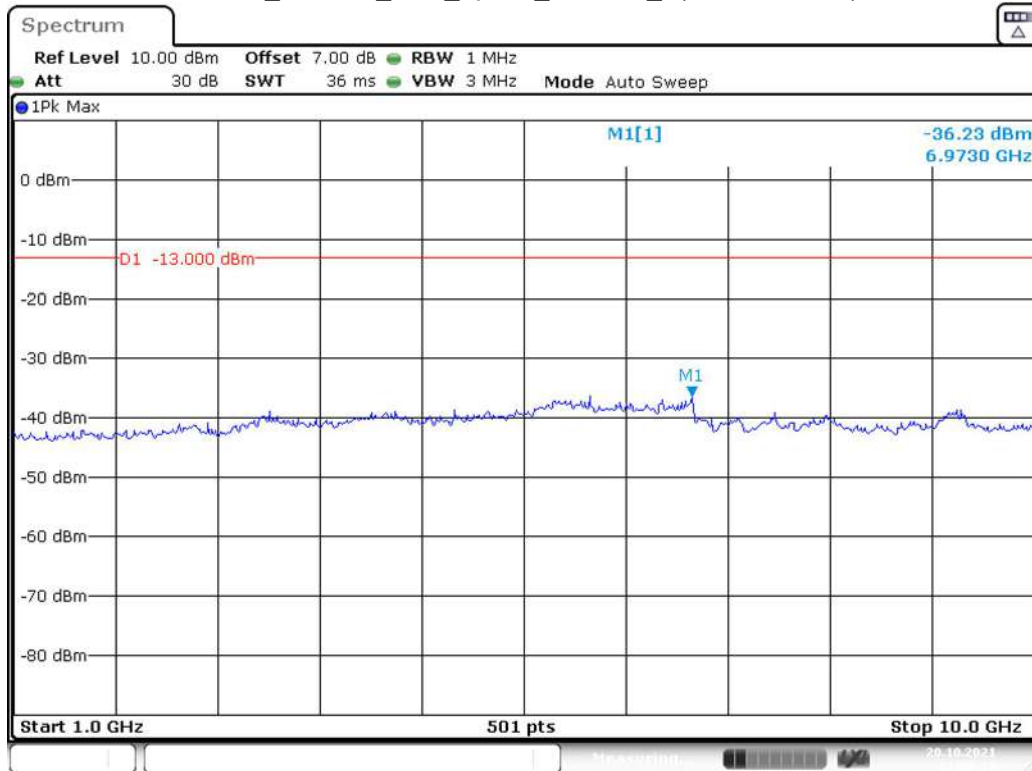

Band 5_10 MHz_Low_QPSK_RB50#0_2(1GHz-10GHz)