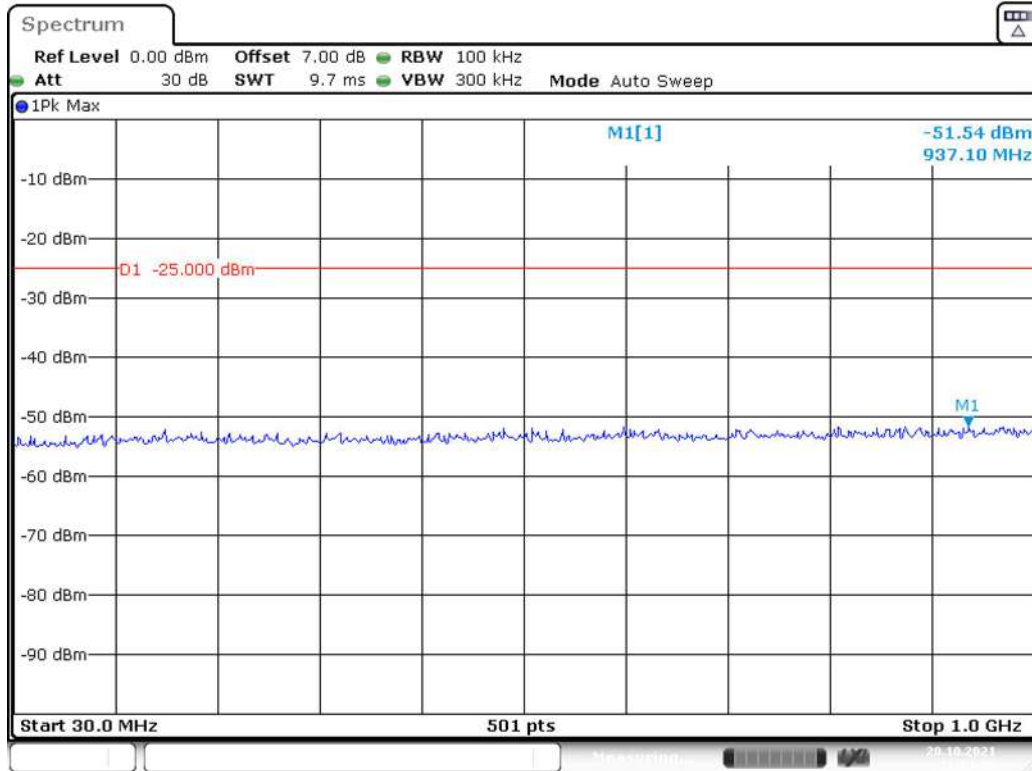

Date: 20.OCT.2021 21:31:26

Band 41_10 MHz_Low_QPSK_RB50#0_1(30MHz-1GHz)

Date: 20.OCT.2021 21:32:04

Band 41_10 MHz_Low_QPSK_RB50#0_2(1GHz-26.5GHz)

Date: 20.OCT.2021 21:32:26

Band 41_10 MHz_Middle_QPSK_RB50#0_1(30MHz-1GHz)