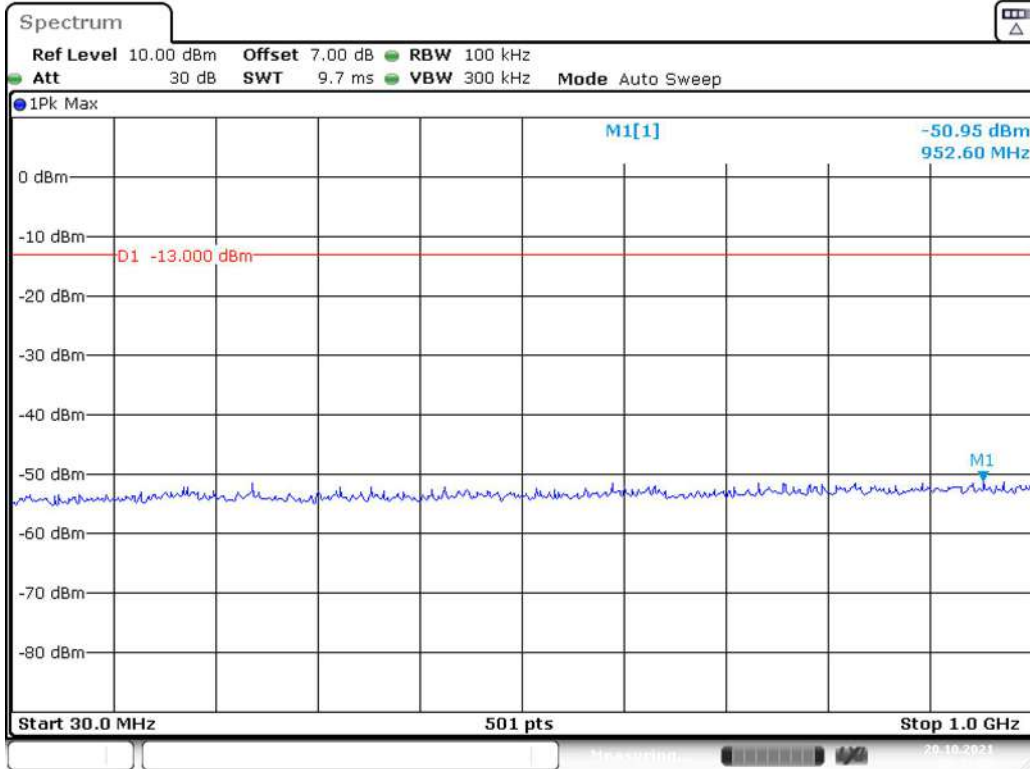

Please refer to following plots:

Band 2_1.4 MHz_Low_QPSK_RB6#0_1(30MHz-1GHz)

Date: 20.OCT.2021 00:41:11

Band 2_1.4 MHz_Low_QPSK_RB6#0_2(1GHz-20GHz)

Date: 20.OCT.2021 00:41:33

Band 2_1.4 MHz_Middle_QPSK_RB6#0_1(30MHz-1GHz)