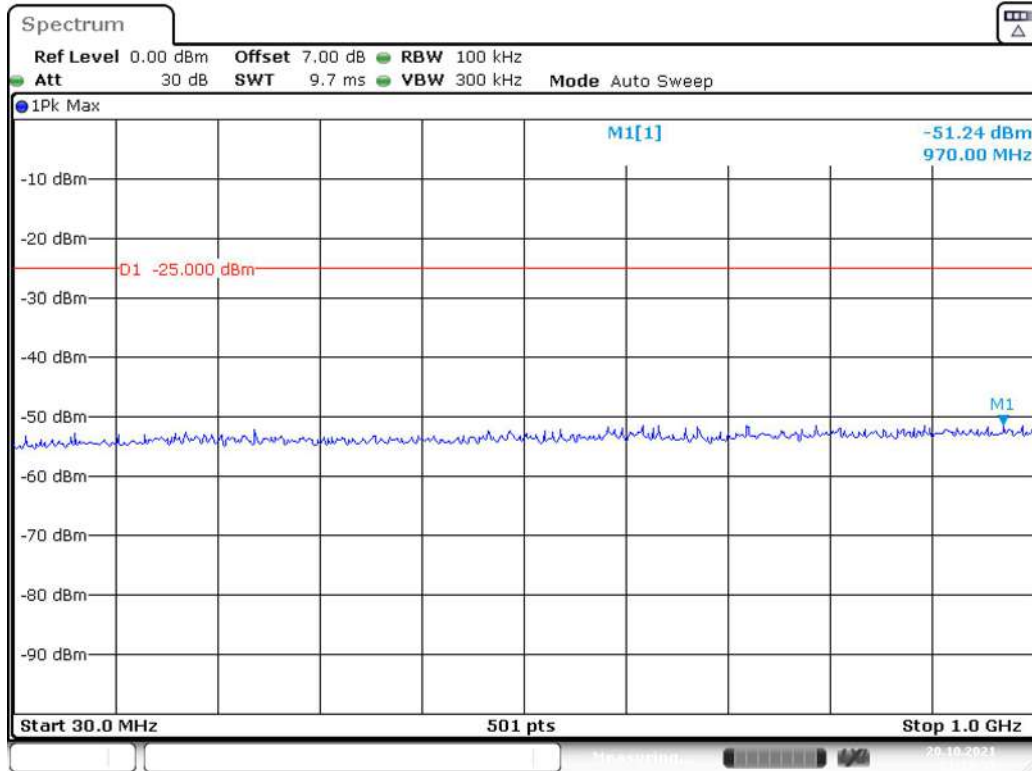

Band 7_10 MHz_Middle_QPSK_RB50#0_1(30MHz-1GHz)

Date: 20.OCT.2021 01:13:36