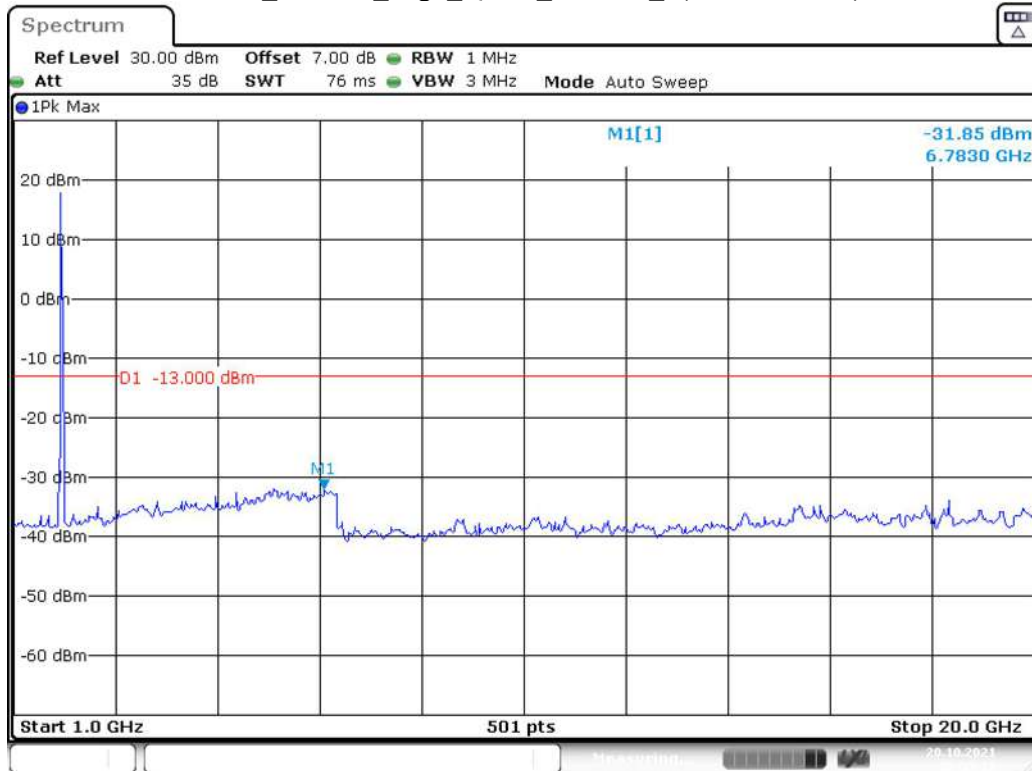

Band 2_15 MHz_High_QPSK_RB75#0_2(1GHz-20GHz)

Date: 20.OCT.2021 00:55:15