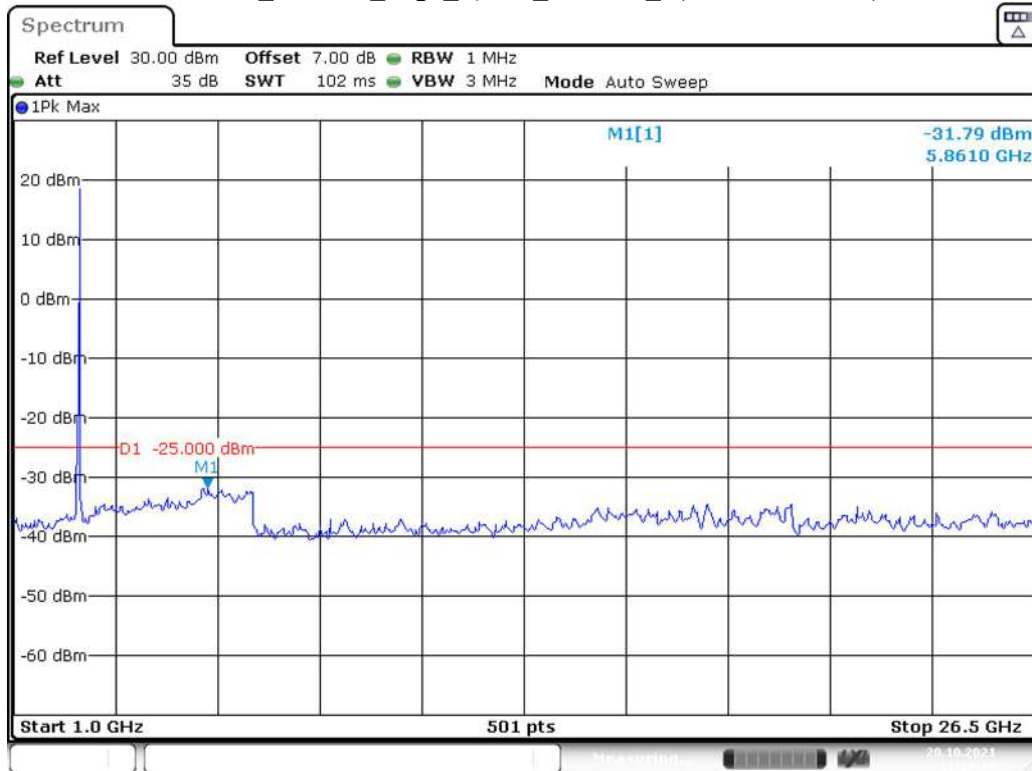

Band 41_15 MHz_High_QPSK_RB75#0_2(1GHz-26.5GHz)

Date: 20.OCT.2021 21:37:14