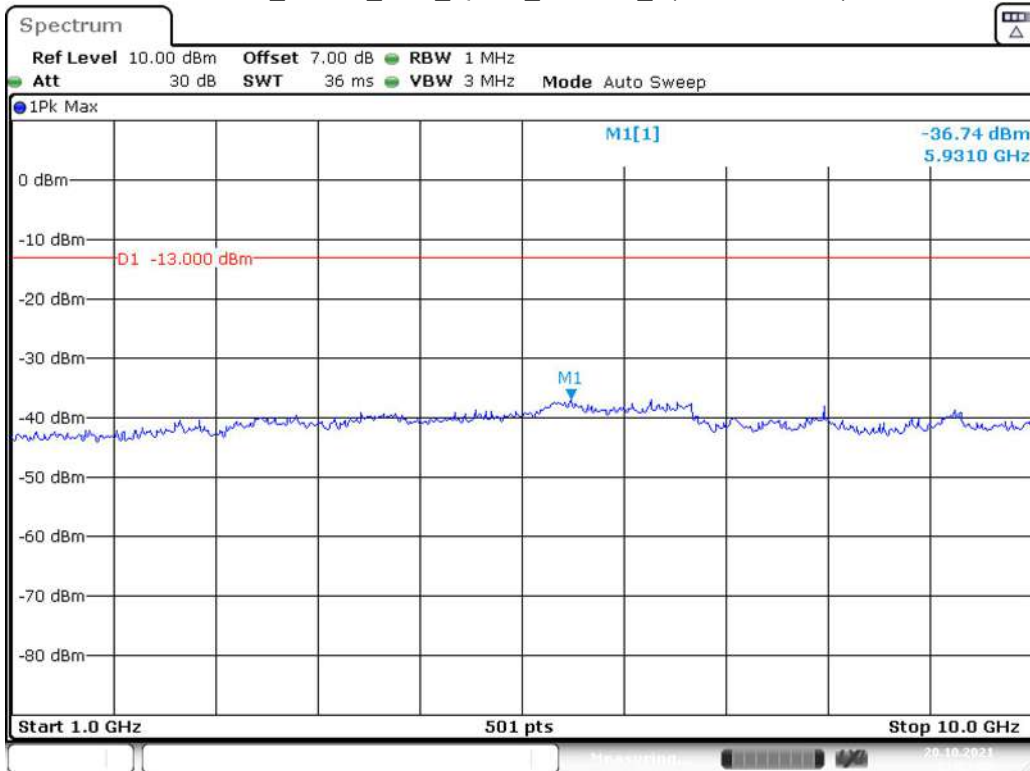

Band 5_1.4 MHz_High_QPSK_RB6#0_1(30MHz-1GHz)

Band 5_1.4 MHz_High_QPSK_RB6#0_2(1GHz-10GHz)

Band 5_3 MHz_Low_QPSK_RB15#0_1(30MHz-1GHz)

Band 5_3 MHz_Low_QPSK_RB15#0_2(1GHz-10GHz)

Band 5_3 MHz_Middle_QPSK_RB15#0_1(30MHz-1GHz)