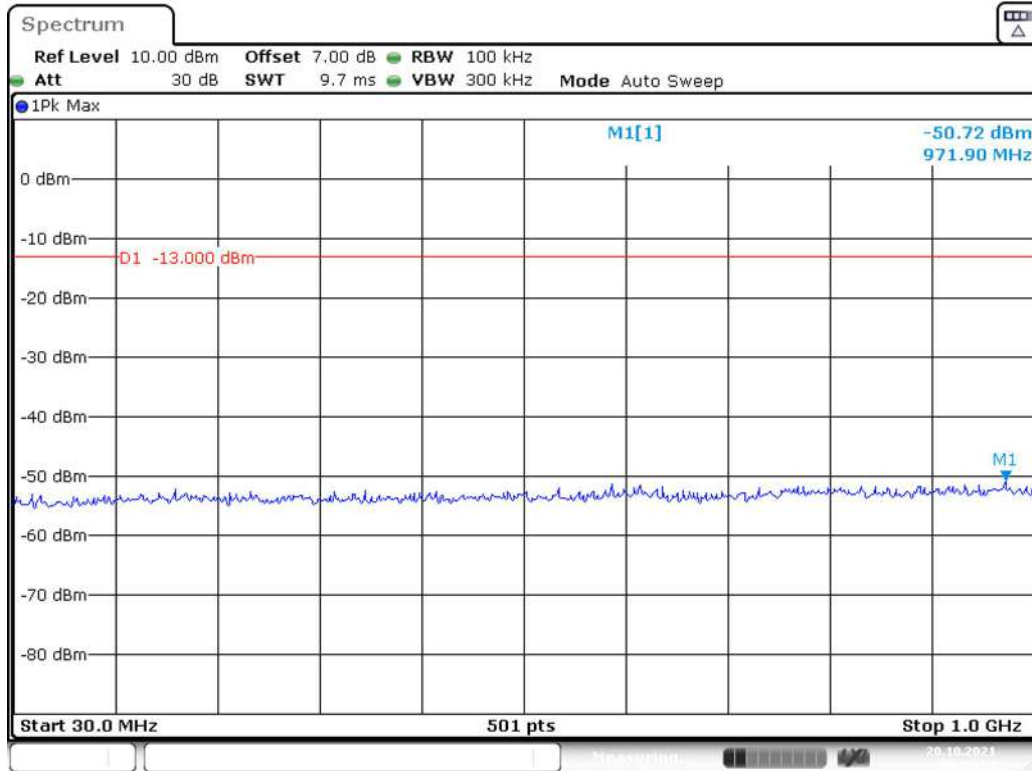

Band 2_5 MHz_Middle_QPSK_RB25#0_2(1GHz-20GHz)

Band 2_5 MHz_High_QPSK_RB25#0_1(30MHz-1GHz)

Date: 20.OCT.2021 00:48:49

Band 2_5 MHz_High_QPSK_RB25#0_2(1GHz-20GHz)

Date: 20.OCT.2021 00:49:18

Band 2_10 MHz_Low_QPSK_RB50#0_1(30MHz-1GHz)