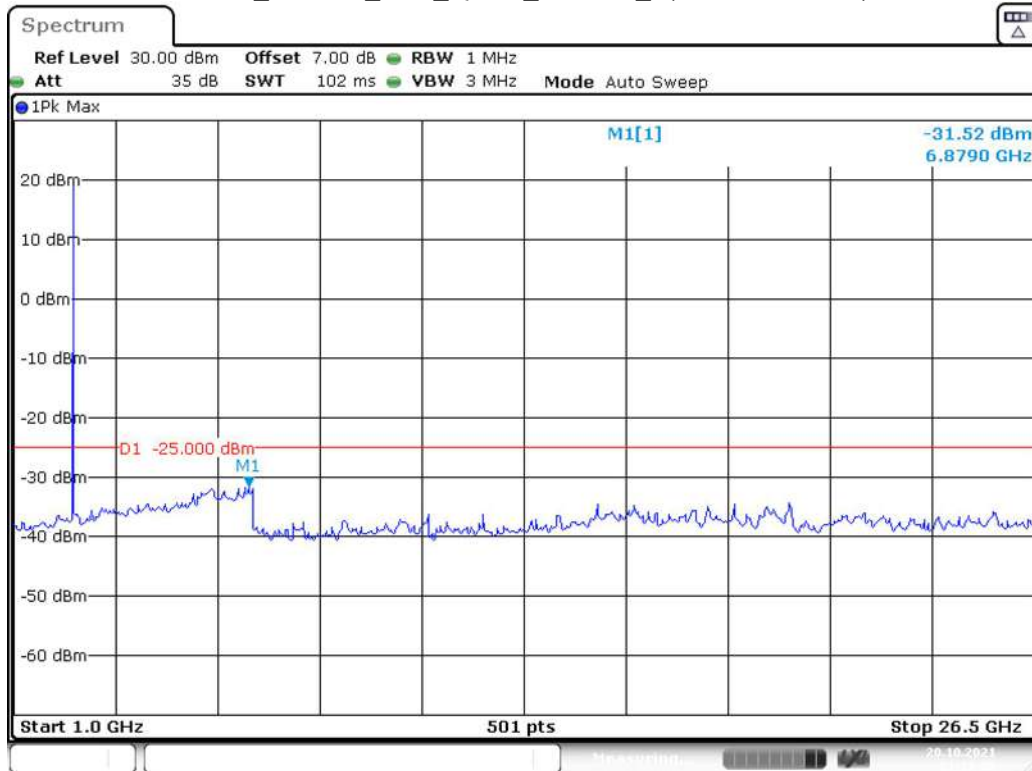

Date: 20.OCT.2021 01:11:57

Band 7_5 MHz_High_QPSK_RB25#0_2(1GHz-26.5GHz)

Date: 20.OCT.2021 01:12:19

Band 7_10 MHz_Low_QPSK_RB50#0_1(30MHz-1GHz)

Date: 20.OCT.2021 01:12:52

Band 7_10 MHz_Low_QPSK_RB50#0_2(1GHz-26.5GHz)