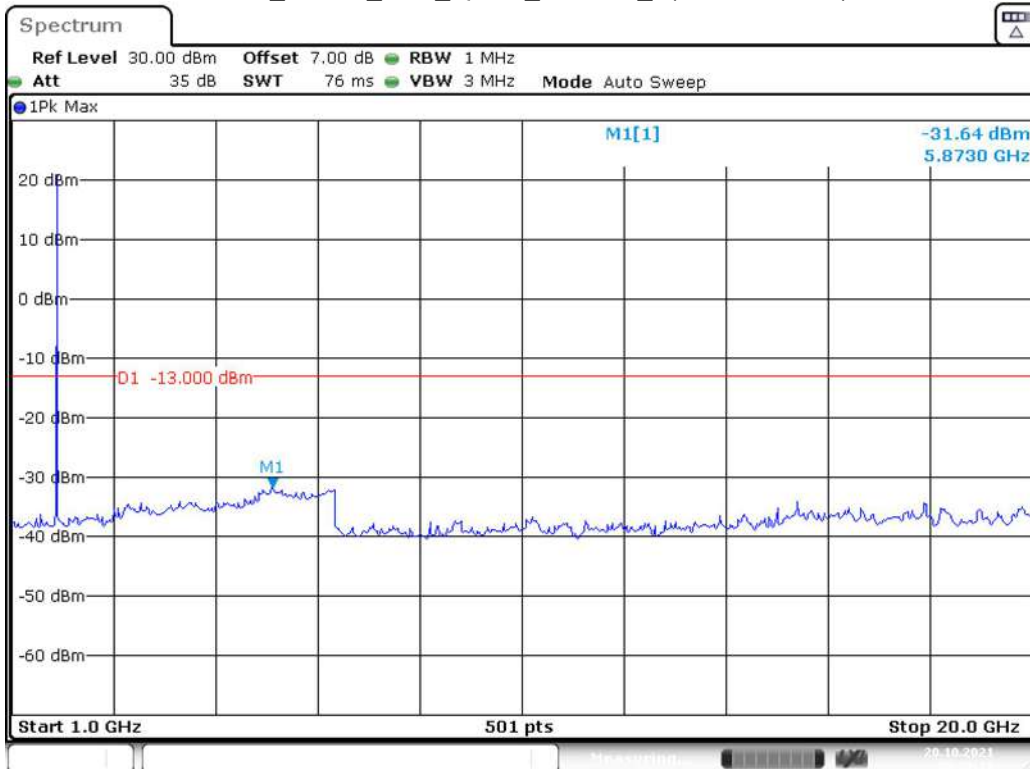

Band 2_5 MHz_Low_QPSK_RB25#0_2(1GHz-20GHz)

Date: 20.OCT.2021 00:47:18