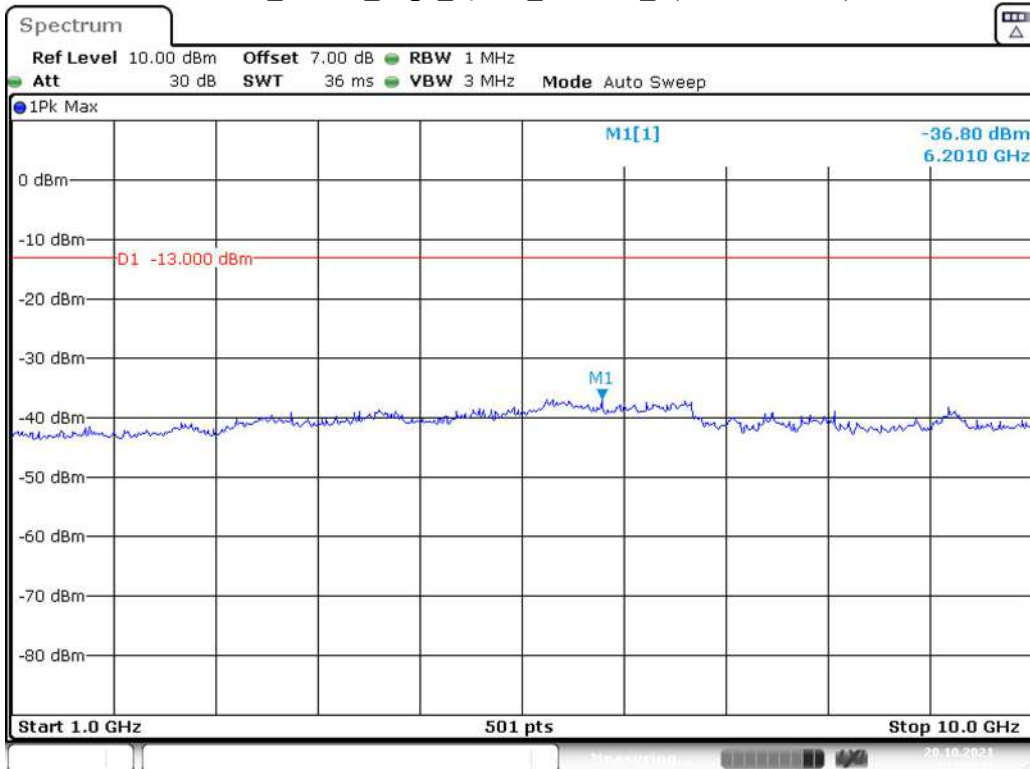

Date: 20.OCT.2021 01:04:41

Band 5_5 MHz_Middle_QPSK_RB25#0_1(30MHz-1GHz)

Band 5_5 MHz_Middle_QPSK_RB25#0_2(1GHz-10GHz)

Band 5_5 MHz_High_QPSK_RB25#0_1(30MHz-1GHz)

Date: 20.OCT.2021 01:06:12

Band 5_5 MHz_High_QPSK_RB25#0_2(1GHz-10GHz)