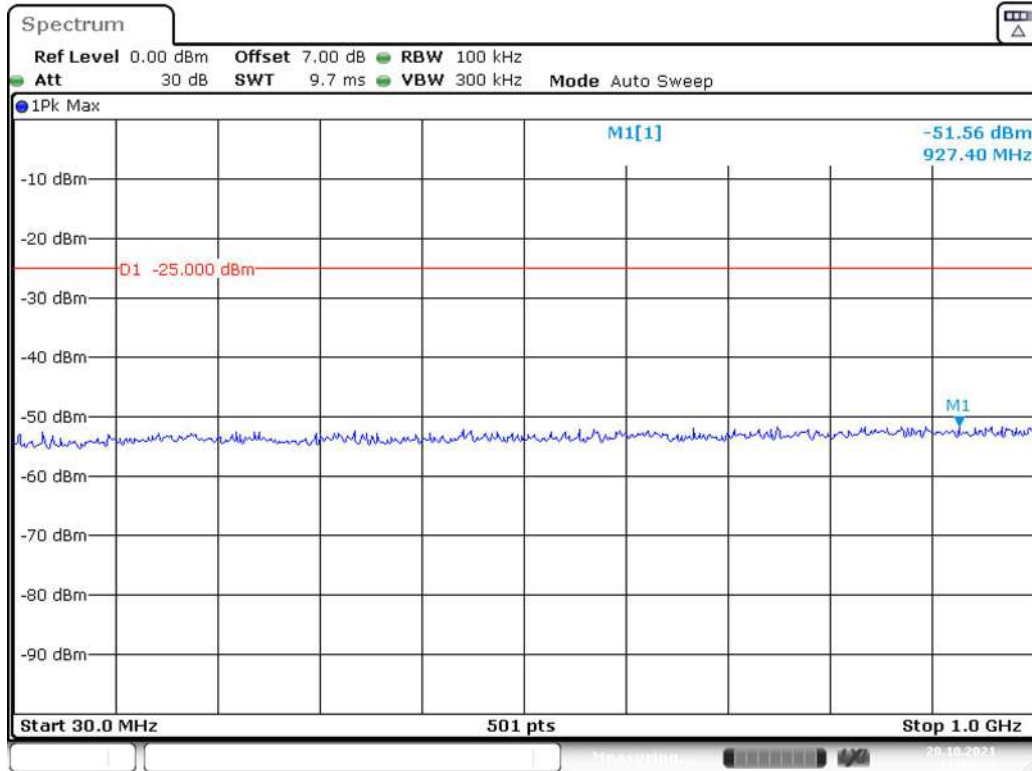

Band 41_20 MHz_Middle_QPSK_RB100#0_1(30MHz-1GHz)

Date: 20.OCT.2021 21:38:49