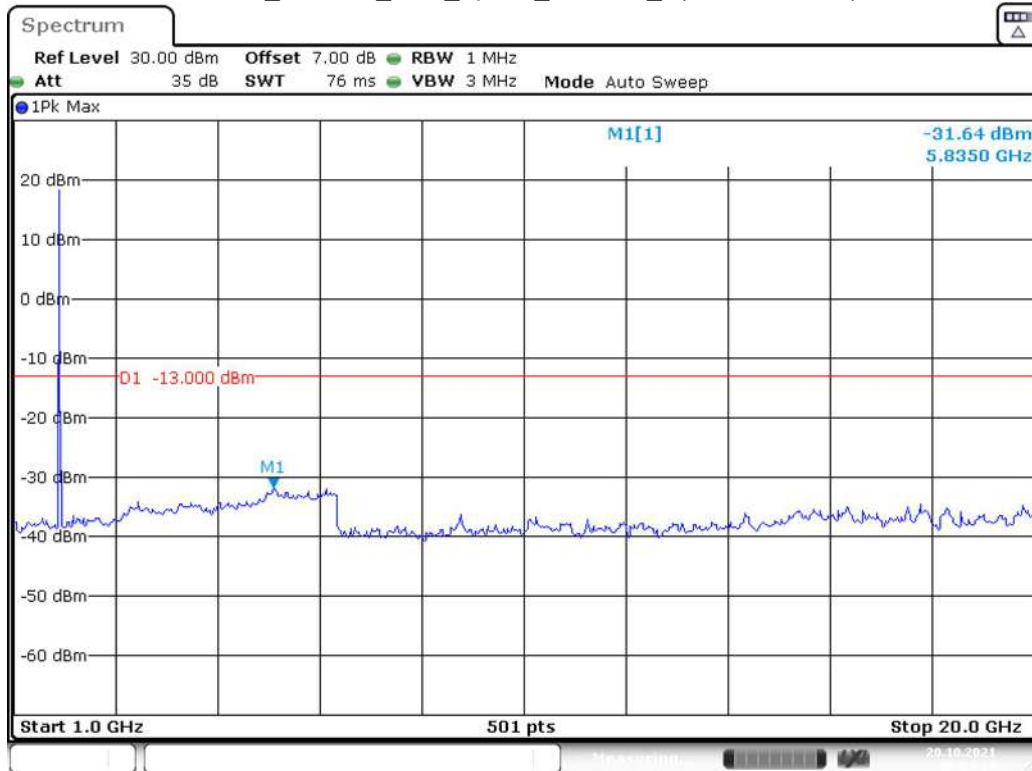

Band 2_15 MHz_Low_QPSK_RB75#0_2(1GHz-20GHz)

Date: 20.OCT.2021 00:53:19