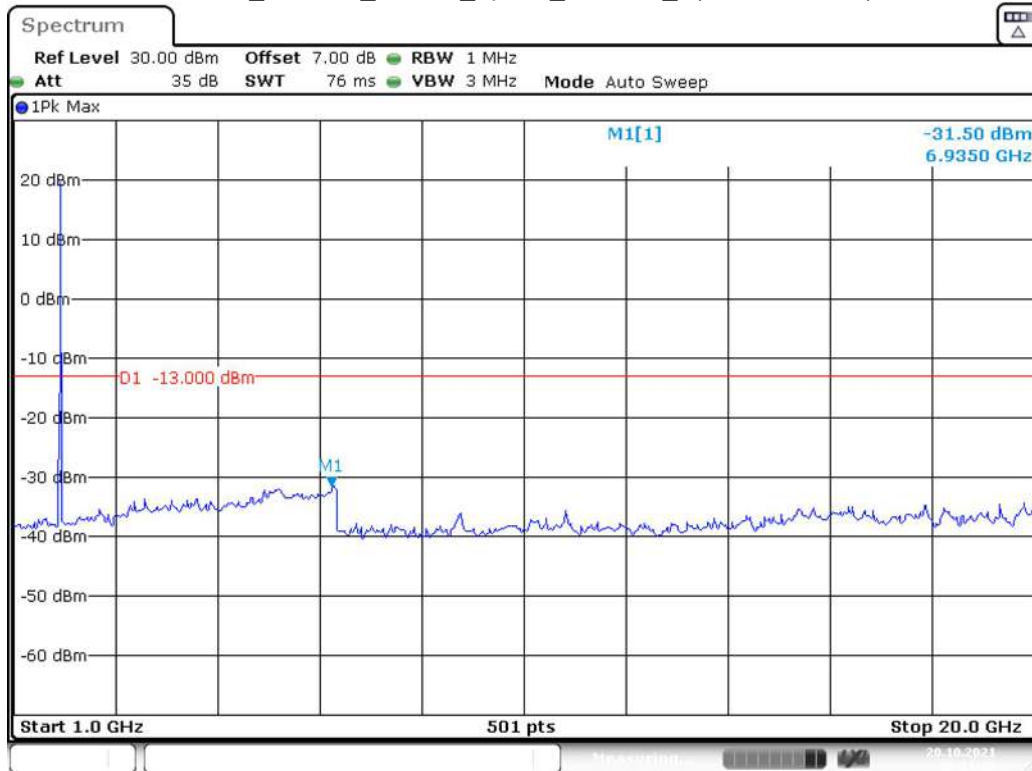

Date: 20.OCT.2021 00:49:54

Band 2_10 MHz_Low_QPSK_RB50#0_2(1GHz-20GHz)

Date: 20.OCT.2021 00:50:19

Band 2_10 MHz_Middle_QPSK_RB50#0_1(30MHz-1GHz)

Date: 20.OCT.2021 00:50:56

Band 2_10 MHz_Middle_QPSK_RB50#0_2(1GHz-20GHz)