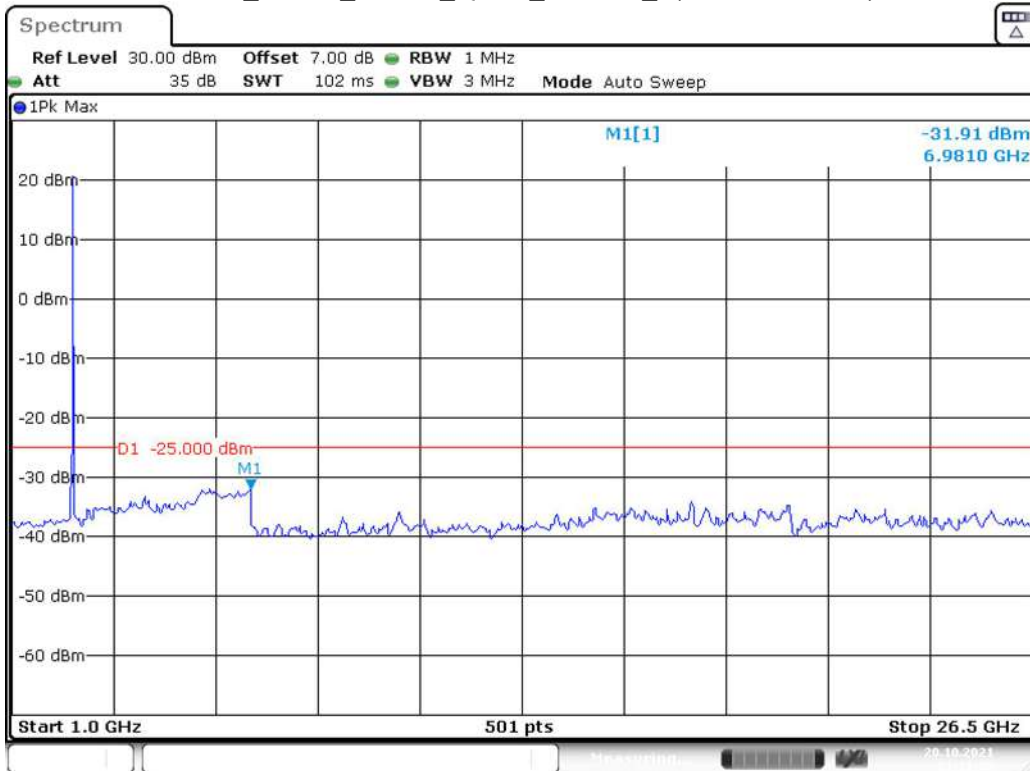

Band 7_5 MHz_Middle_QPSK_RB25#0_2(1GHz-26.5GHz)

Date: 20.OCT.2021 01:11:30