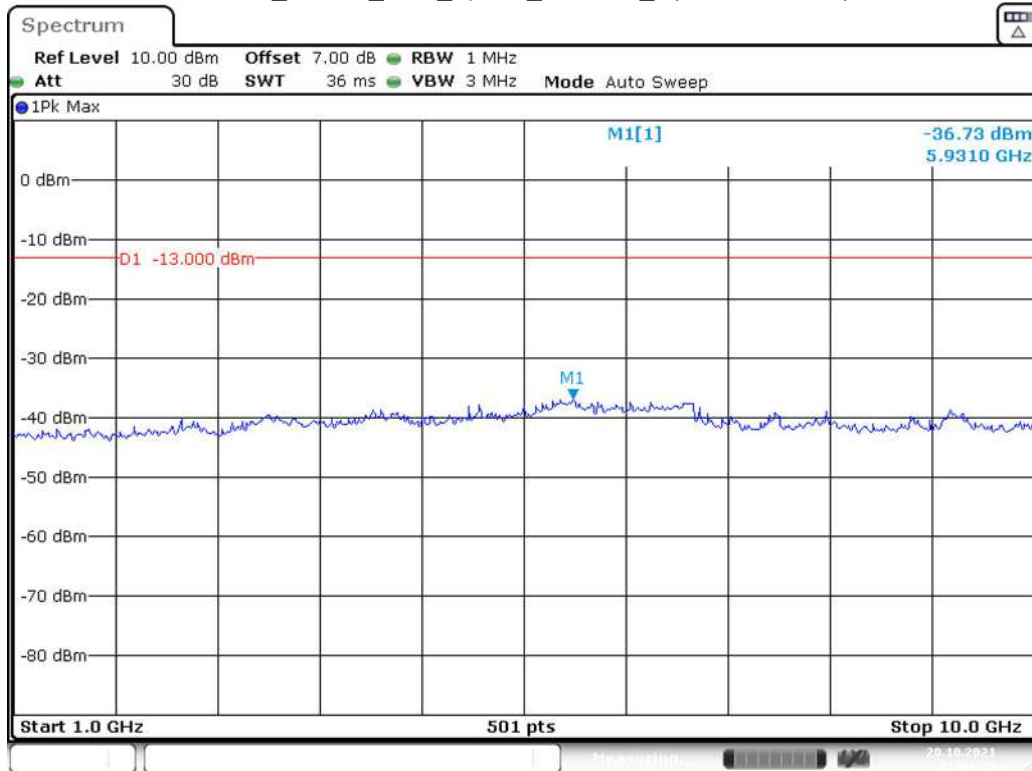

Band 5_3 MHz_Middle_QPSK_RB15#0_2(1GHz-10GHz)

Band 5_3 MHz_High_QPSK_RB15#0_1(30MHz-1GHz)

Band 5_3 MHz_High_QPSK_RB15#0_2(1GHz-10GHz)

Band 5_5 MHz_Low_QPSK_RB25#0_1(30MHz-1GHz)

Date: 20.OCT.2021 01:04:16

Band 5_5 MHz_Low_QPSK_RB25#0_2(1GHz-10GHz)