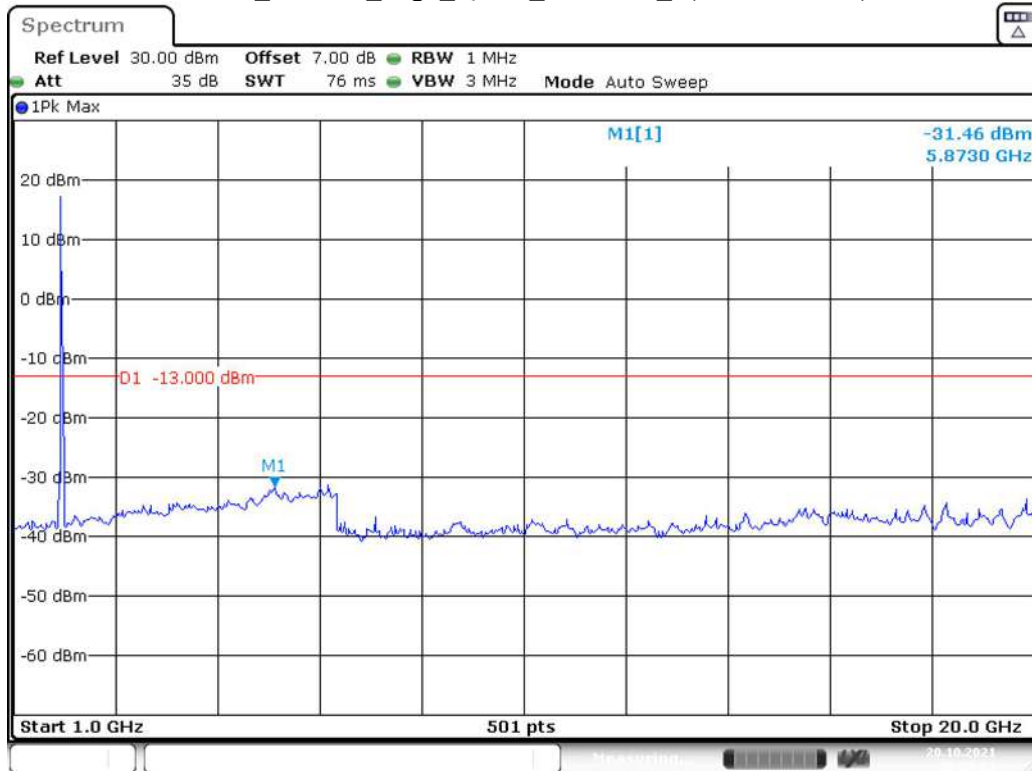

Date: 20.OCT.2021 00:56:52

Band 2_20 MHz_Middle_QPSK_RB100#0_2(1GHz-20GHz)

Date: 20.OCT.2021 00:57:14

Band 2_20 MHz_High_QPSK_RB100#0_1(30MHz-1GHz)

Date: 20.OCT.2021 00:57:44

Band 2_20 MHz_High_QPSK_RB100#0_2(1GHz-20GHz)