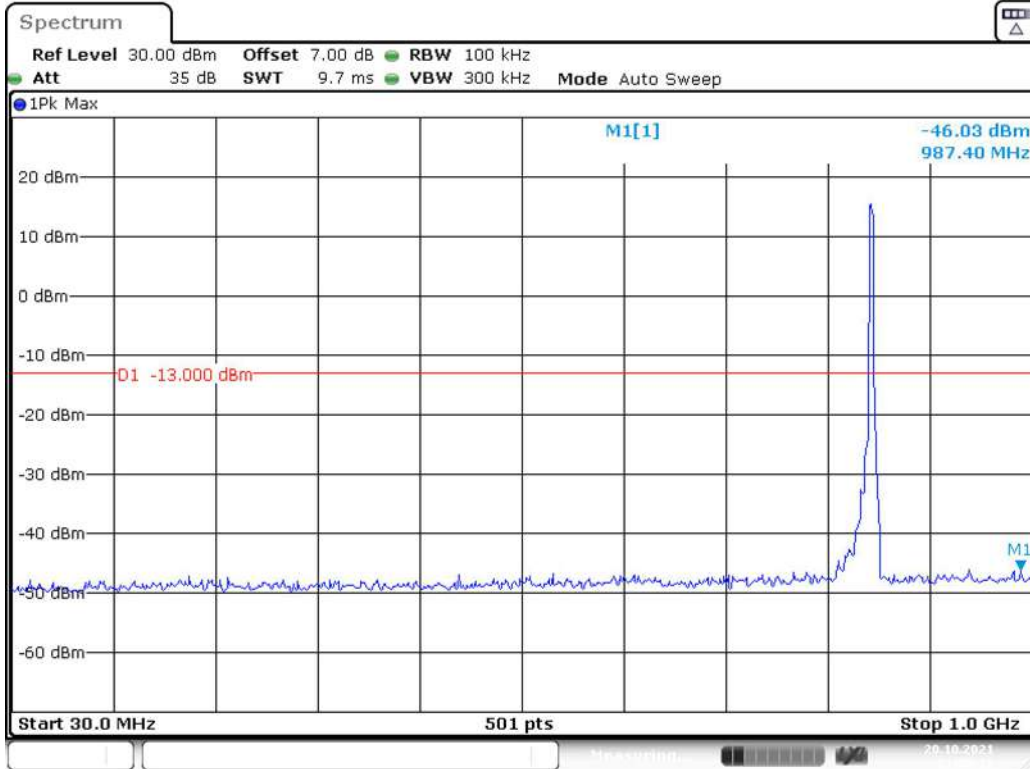

Date: 20.OCT.2021 01:04:41

Band 5_5 MHz_Middle_QPSK_RB25#0_1(30MHz-1GHz)

Band 5_5 MHz_Middle_QPSK_RB25#0_2(1GHz-10GHz)

Band 5_5 MHz_High_QPSK_RB25#0_1(30MHz-1GHz)

Date: 20.OCT.2021 01:06:12

Band 5_5 MHz_High_QPSK_RB25#0_2(1GHz-10GHz)