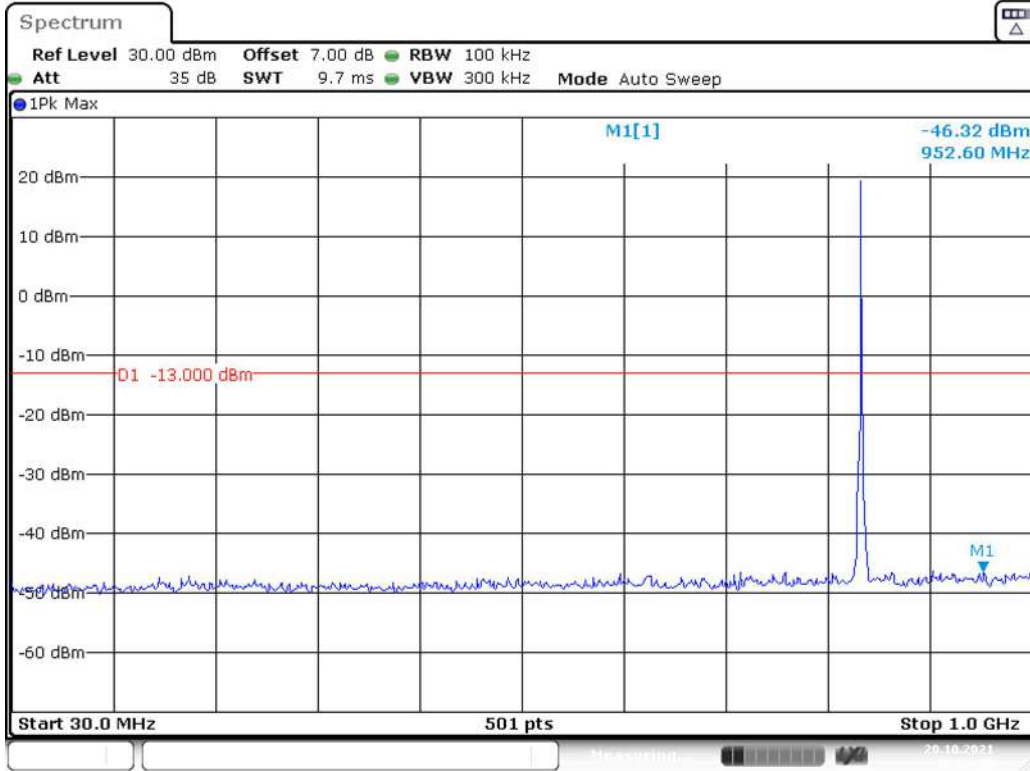

Date: 20.OCT.2021 00:58:03

Band 5_1.4 MHz_Low_QPSK_RB6#0_1(30MHz-1GHz)

Band 5_1.4 MHz_Low_QPSK_RB6#0_2(1GHz-10GHz)

Band 5_1.4 MHz_Middle_QPSK_RB6#0_1(30MHz-1GHz)

Band 5_1.4 MHz_Middle_QPSK_RB6#0_2(1GHz-10GHz)