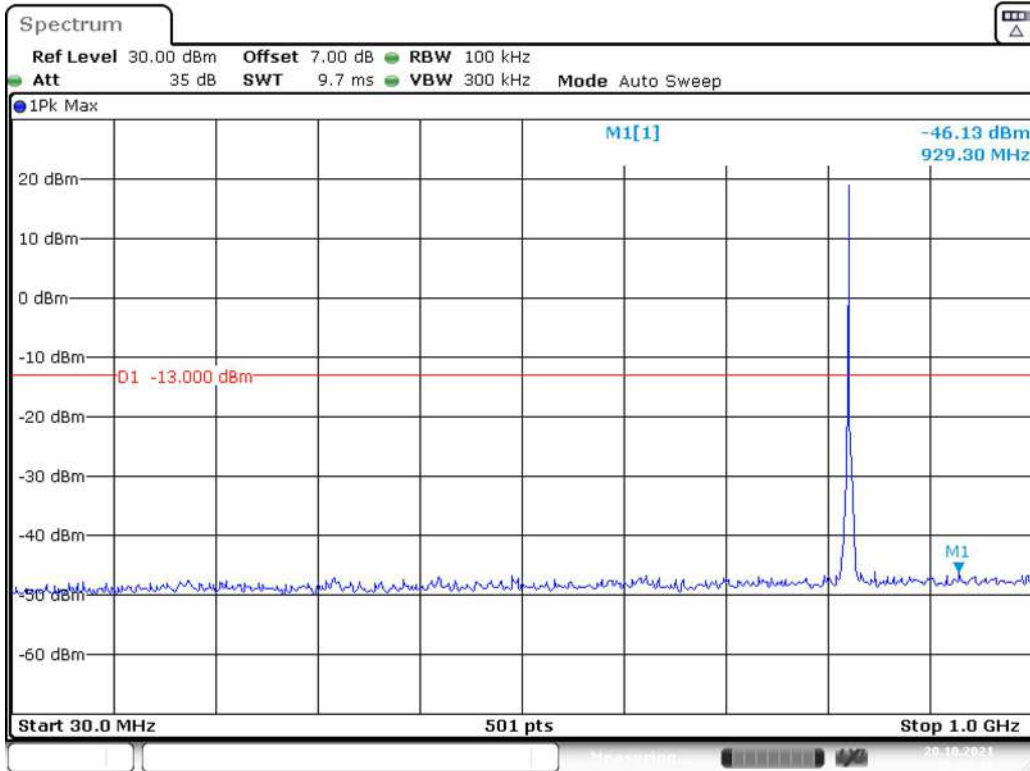

Band 5_1.4 MHz_Low_QPSK_RB6#0_1(30MHz-1GHz)