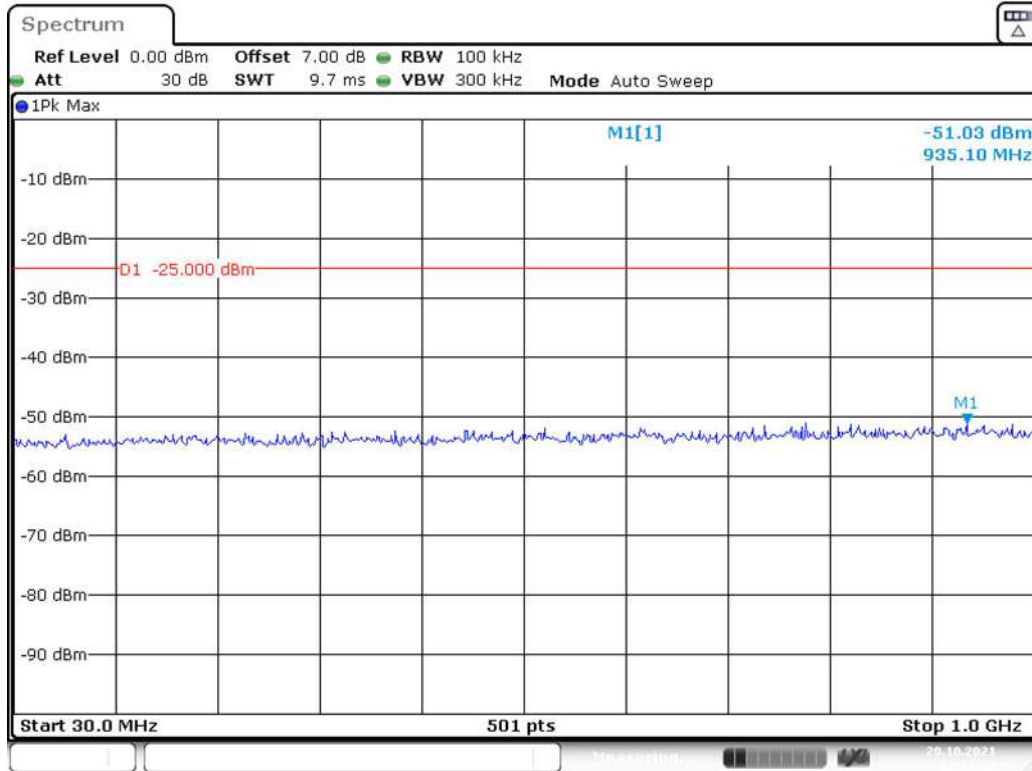

Band 7_15 MHz_Low_QPSK_RB75#0_1(30MHz-1GHz)

Date: 20.OCT.2021 01:15:23