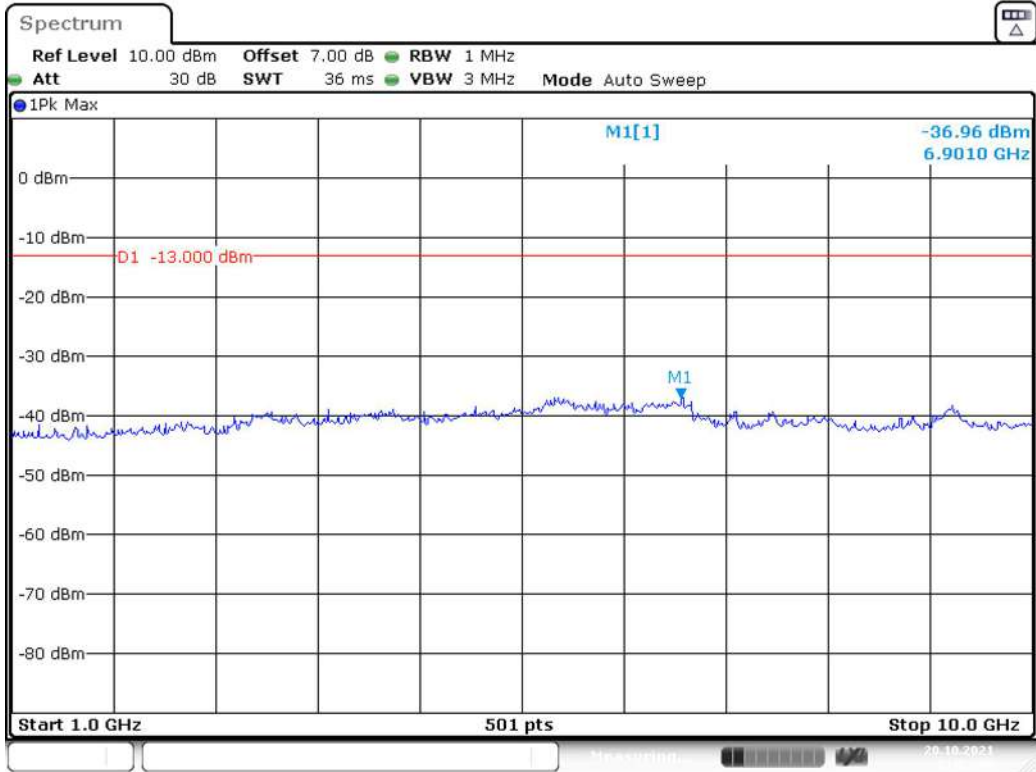

Band 5_3 MHz_Middle_QPSK_RB15#0_2(1GHz-10GHz)