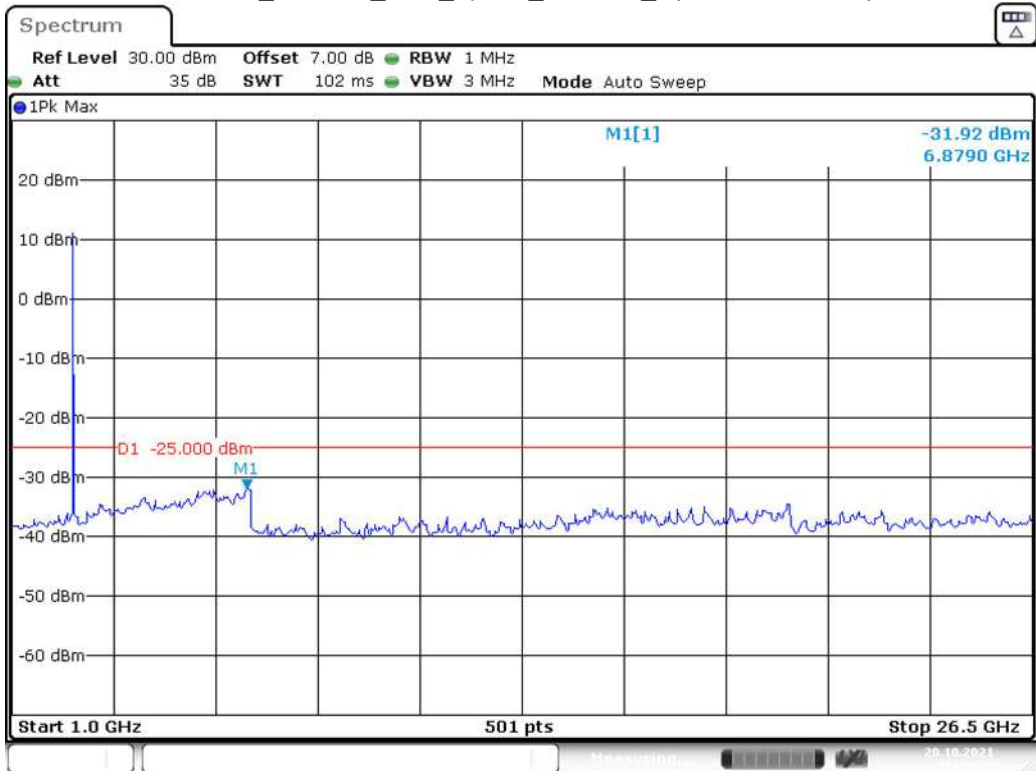

Band 41_10 MHz_Low_QPSK_RB50#0_2(1GHz-26.5GHz)

Date: 20.OCT.2021 21:32:26