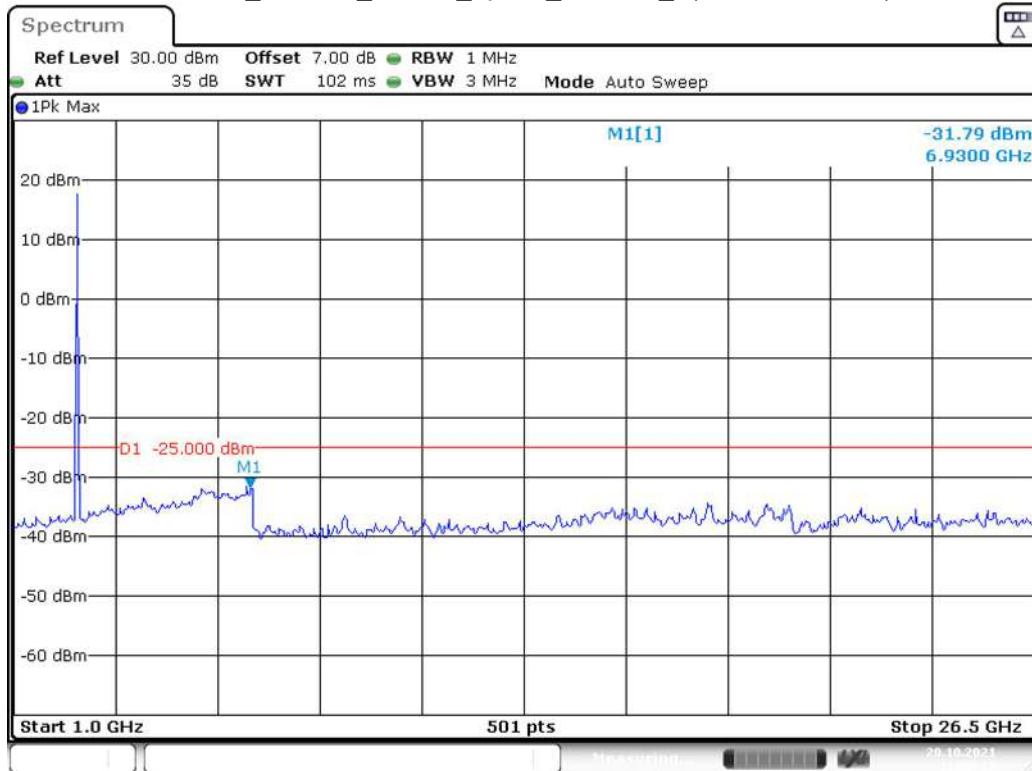

Band 41_15 MHz_Middle_QPSK_RB75#0_2(1GHz-26.5GHz)