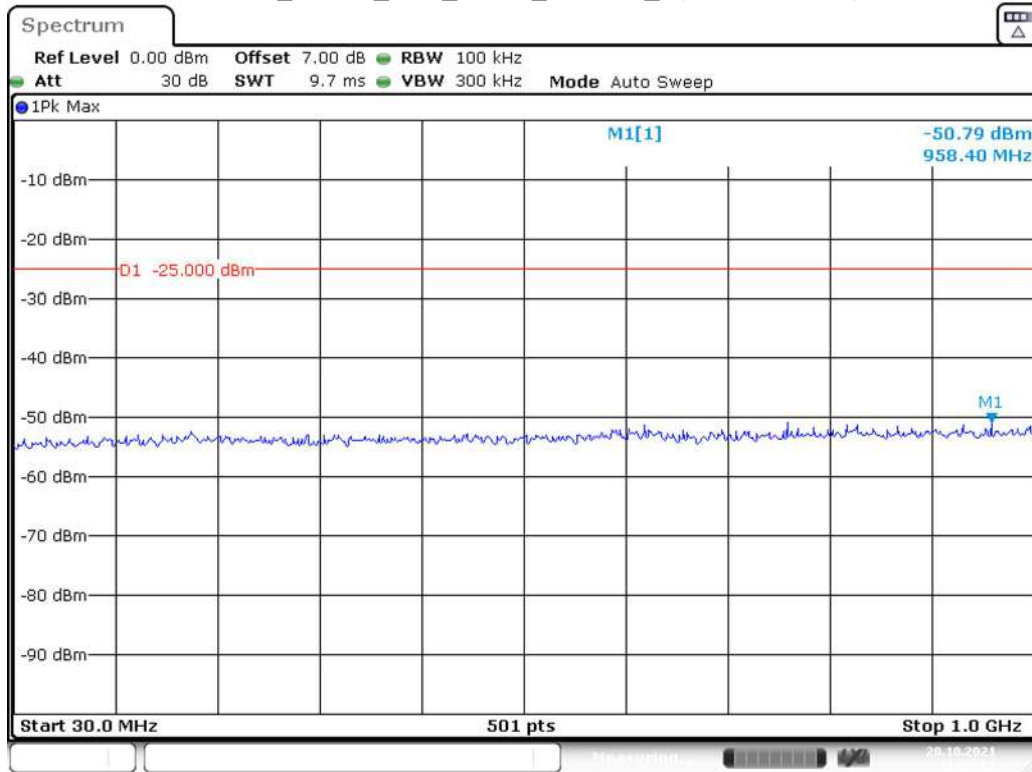

Band 41_5 MHz_Low_QPSK_RB25#0_1(30MHz-1GHz)