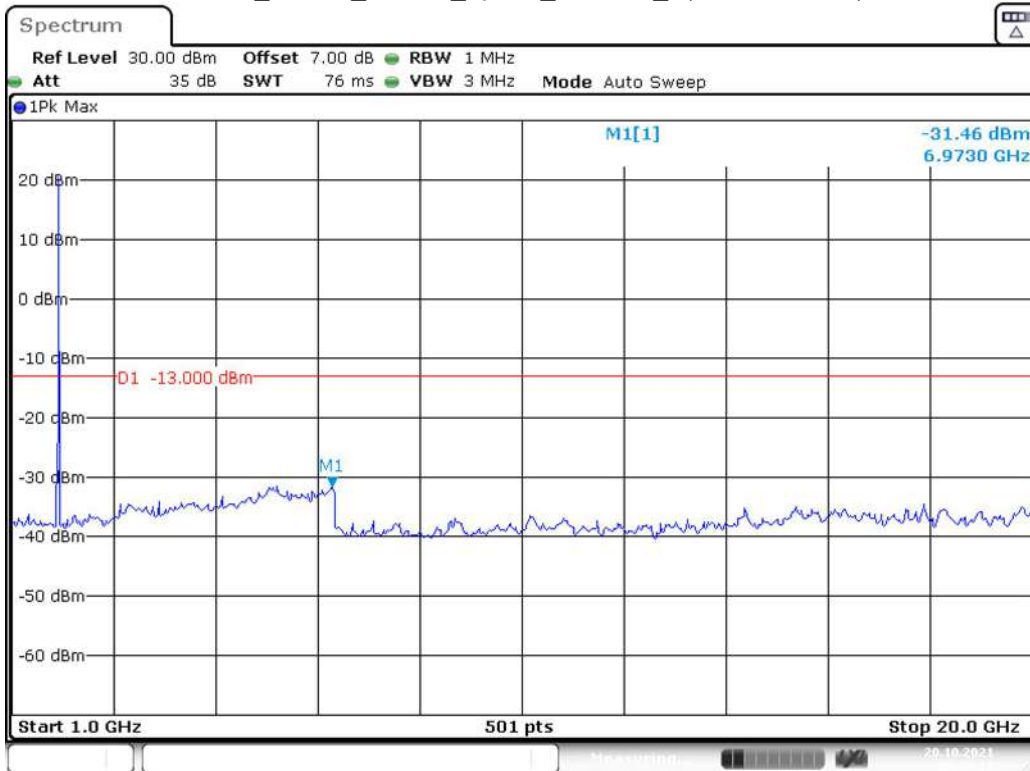

Band 2_5 MHz_Middle_QPSK_RB25#0_2(1GHz-20GHz)