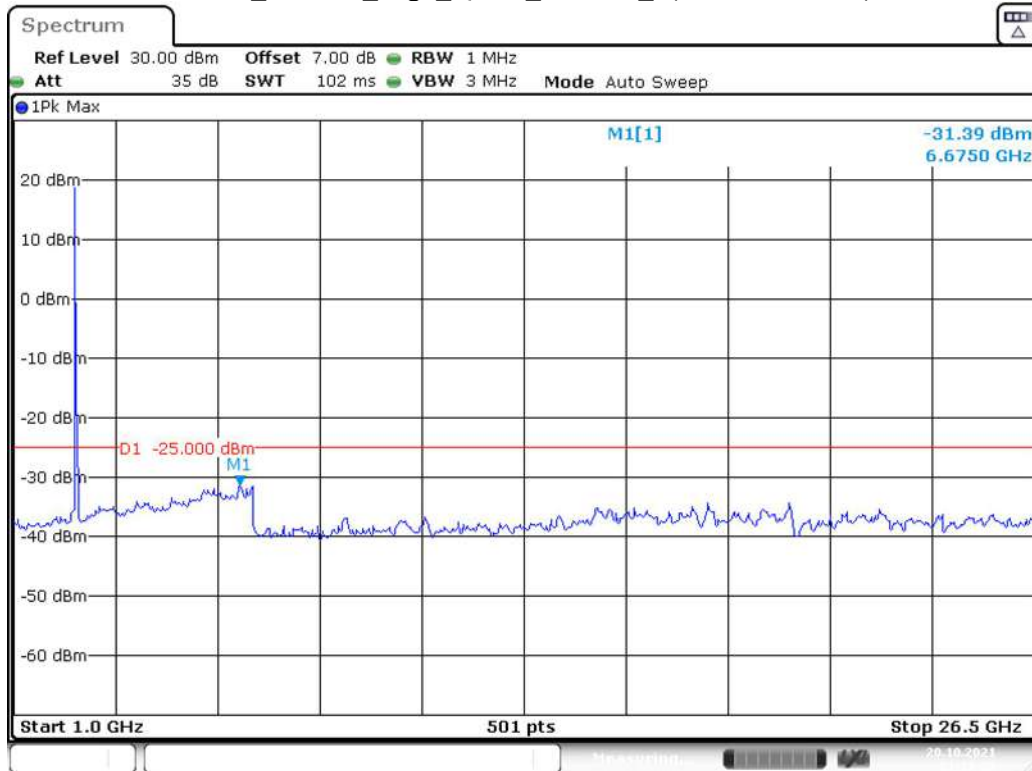

Band 7_15 MHz_High_QPSK_RB75#0_2(1GHz-26.5GHz)

Date: 20.OCT.2021 01:17:34