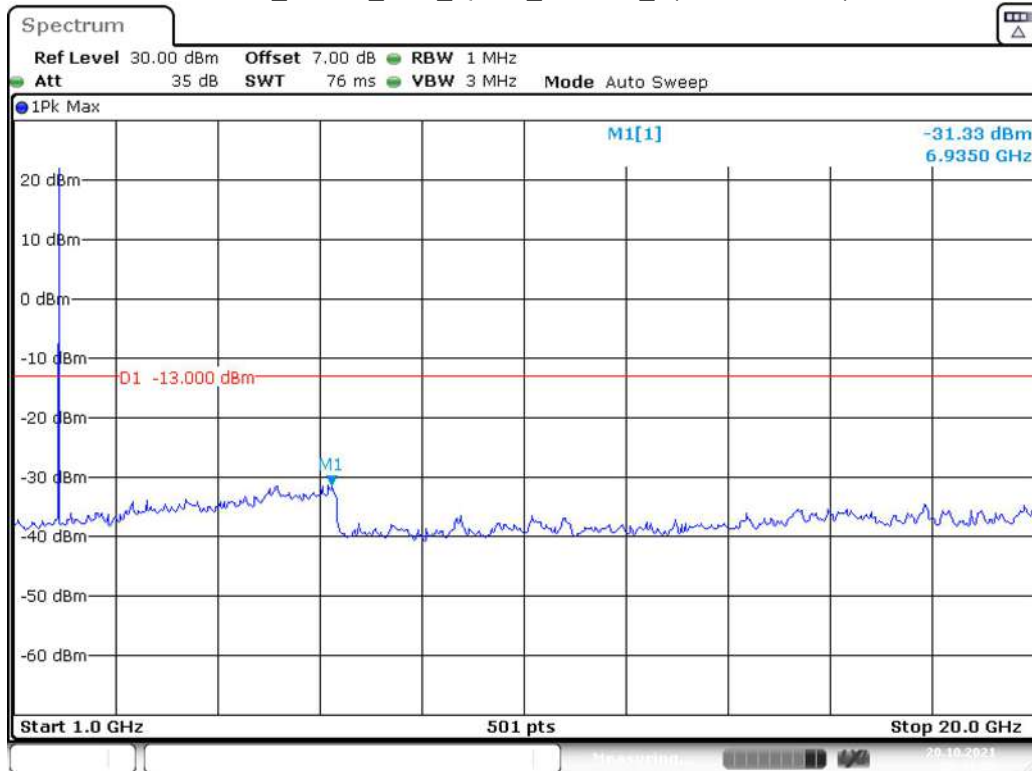

Band 2_3 MHz_Low_QPSK_RB15#0_2(1GHz-20GHz)

Date: 20.OCT.2021 00:44:30