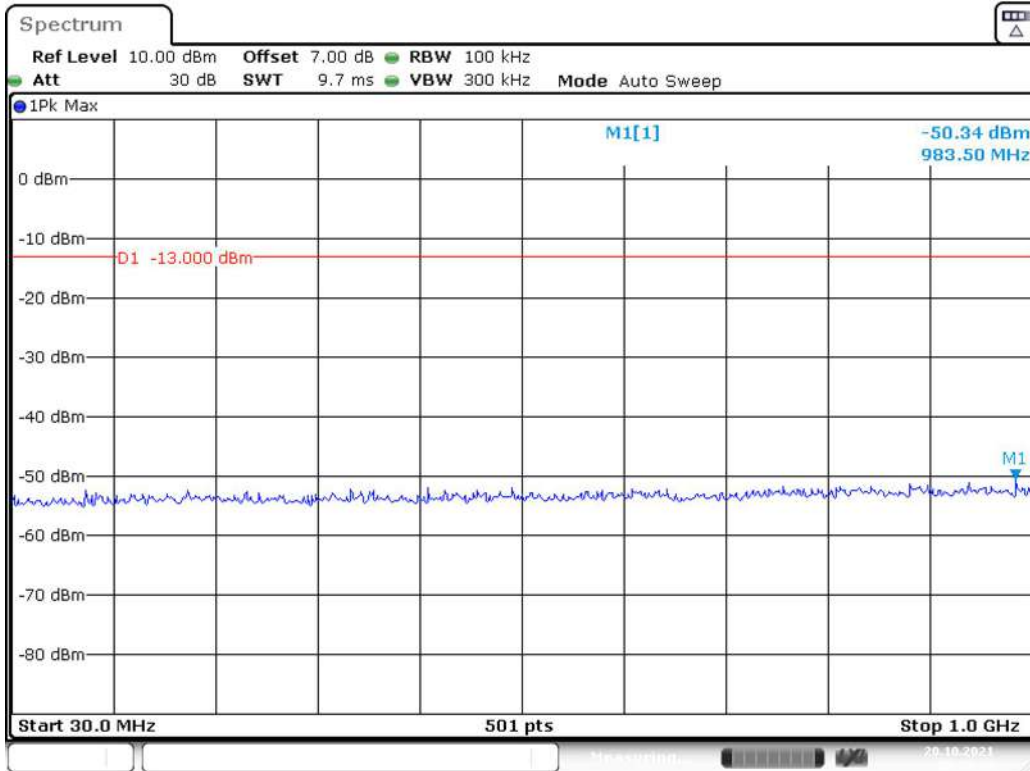

Band 2_5 MHz_High_QPSK_RB25#0_1(30MHz-1GHz)

Date: 20.OCT.2021 00:48:49