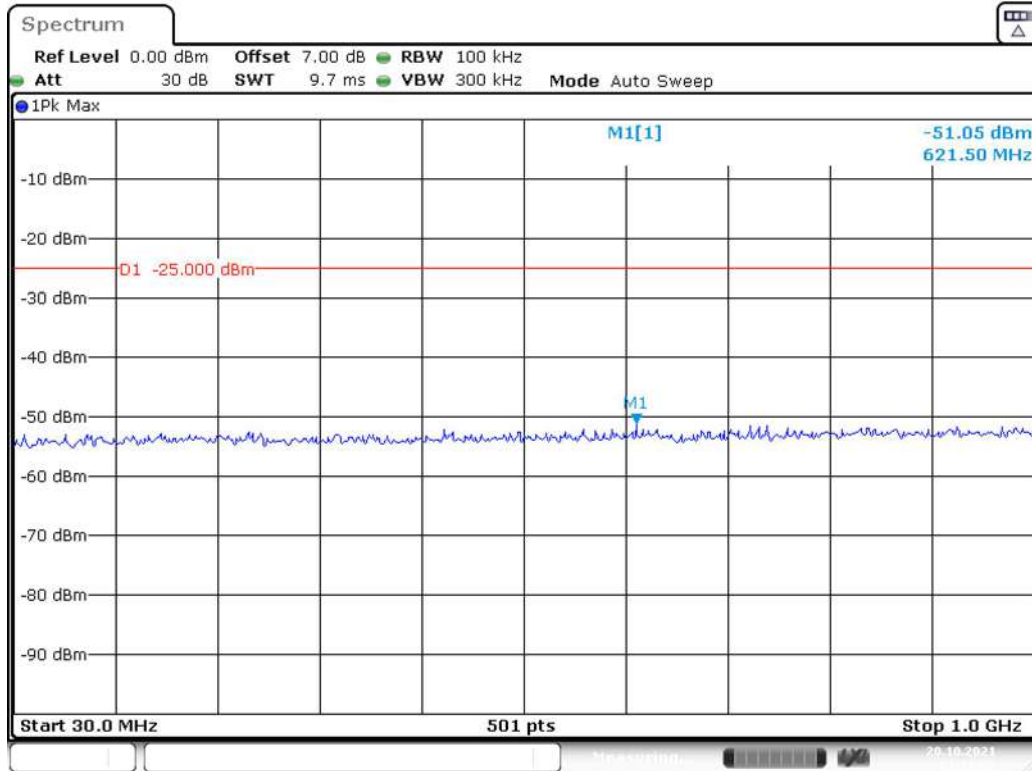

Band 7_10 MHz_Low_QPSK_RB50#0_1(30MHz-1GHz)

Date: 20.OCT.2021 01:12:52