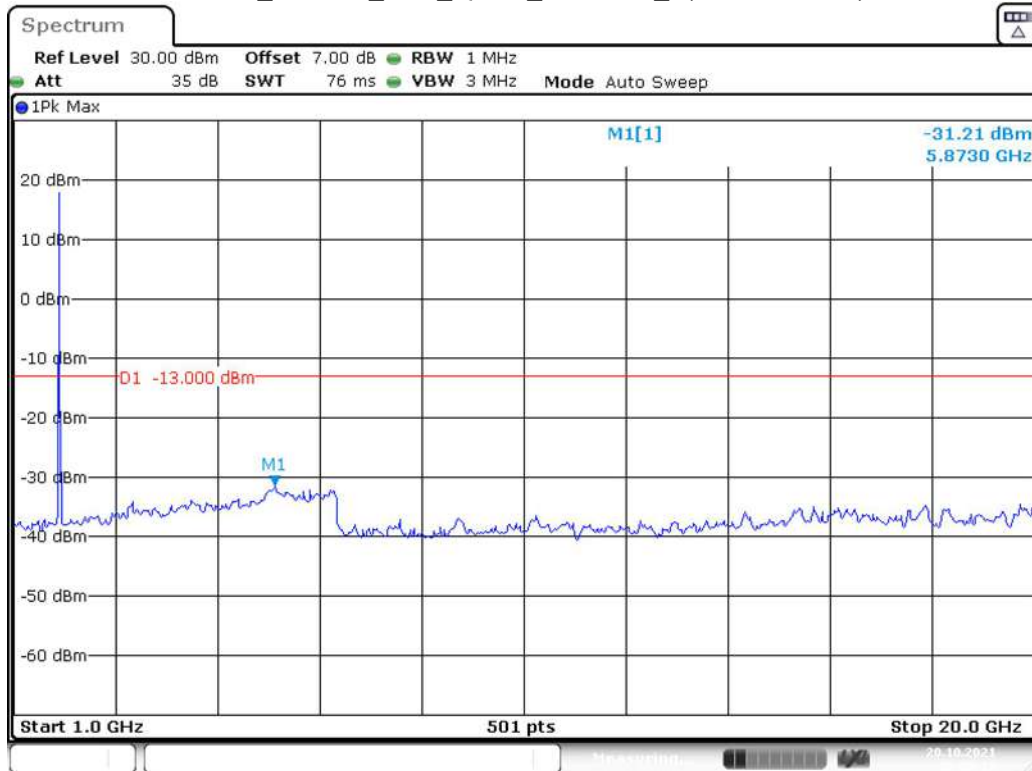

Date: 20.OCT.2021 00:54:50

Band 2_15 MHz_High_QPSK_RB75#0_2(1GHz-20GHz)

Date: 20.OCT.2021 00:55:15

Band 2_20 MHz_Low_QPSK_RB100#0_1(30MHz-1GHz)

Band 2_20 MHz_Low_QPSK_RB100#0_2(1GHz-20GHz)

Band 2_20 MHz_Middle_QPSK_RB100#0_1(30MHz-1GHz)