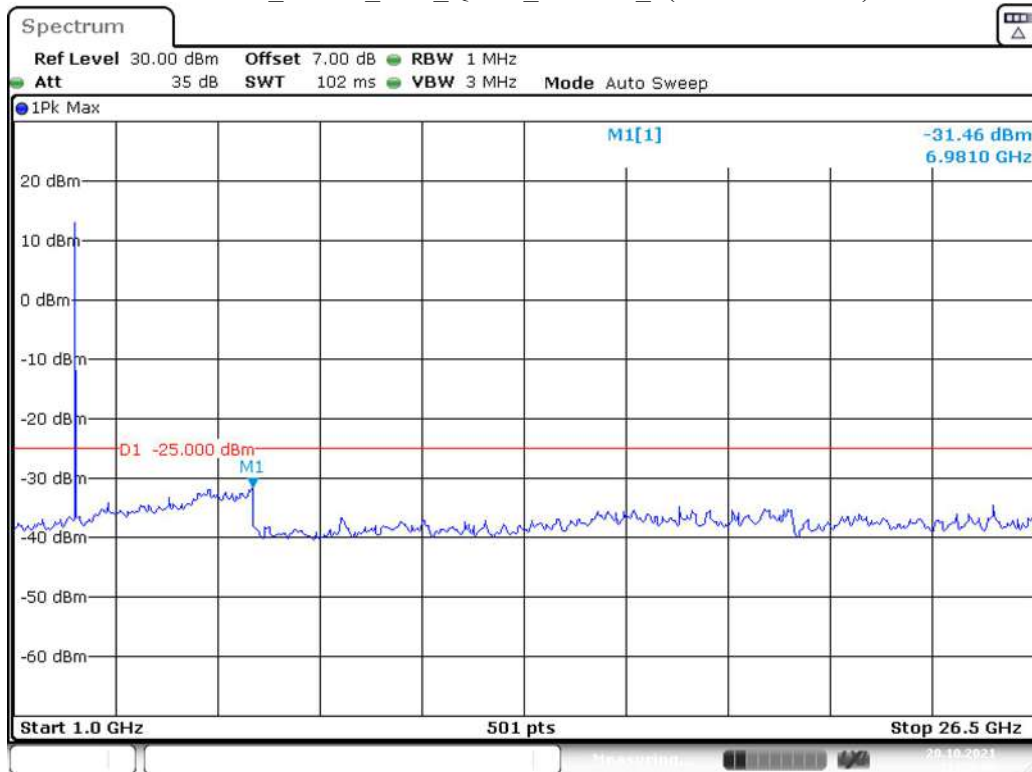

Date: 20.OCT.2021 01:19:53

Band 7_20 MHz_High_QPSK_RB100#0_2(1GHz-26.5GHz)

Date: 20.OCT.2021 01:20:12

Band 41_5 MHz_Low_QPSK_RB25#0_1(30MHz-1GHz)

Band 41_5 MHz_Low_QPSK_RB25#0_2(1GHz-26.5GHz)

Band 41_5 MHz_Middle_QPSK_RB25#0_1(30MHz-1GHz)