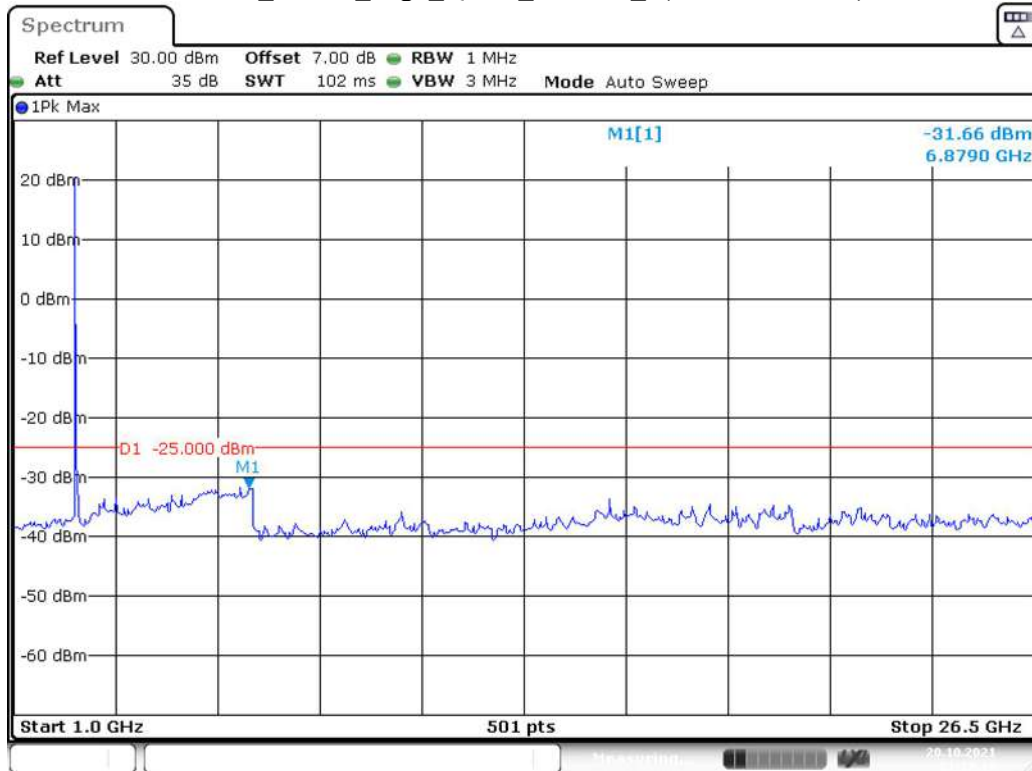

Band 7_5 MHz_High_QPSK_RB25#0_2(1GHz-26.5GHz)

Date: 20.OCT.2021 01:12:19