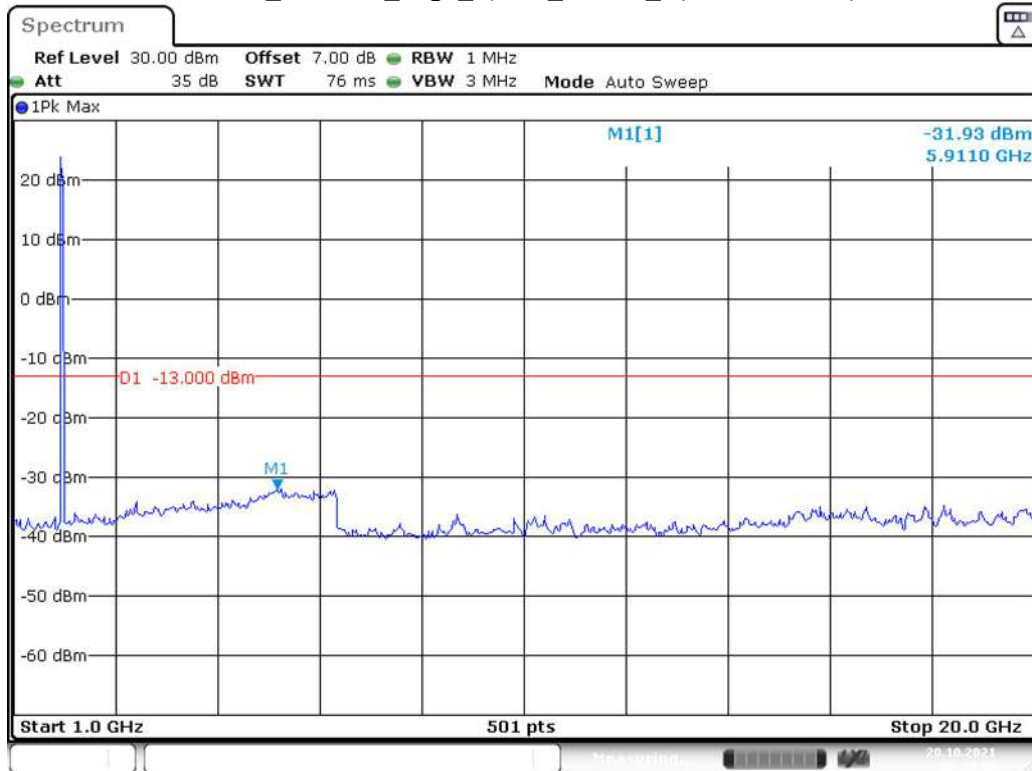

Date: 20.OCT.2021 00:42:09

Band 2_1.4 MHz_Middle_QPSK_RB6#0_2(1GHz-20GHz)

Date: 20.OCT.2021 00:42:41

Band 2_1.4 MHz_High_QPSK_RB6#0_1(30MHz-1GHz)

Date: 20.OCT.2021 00:43:11

Band 2_1.4 MHz_High_QPSK_RB6#0_2(1GHz-20GHz)