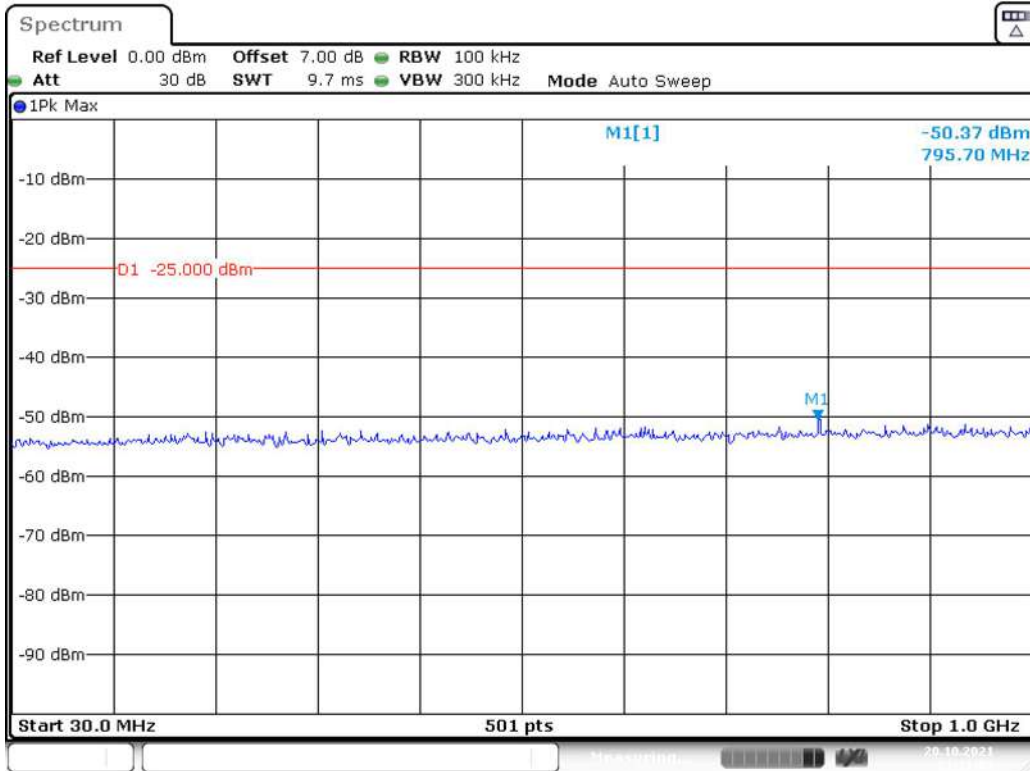

Band 7_5 MHz_Middle_QPSK_RB25#0_1(30MHz-1GHz)

Date: 20.OCT.2021 01:11:05