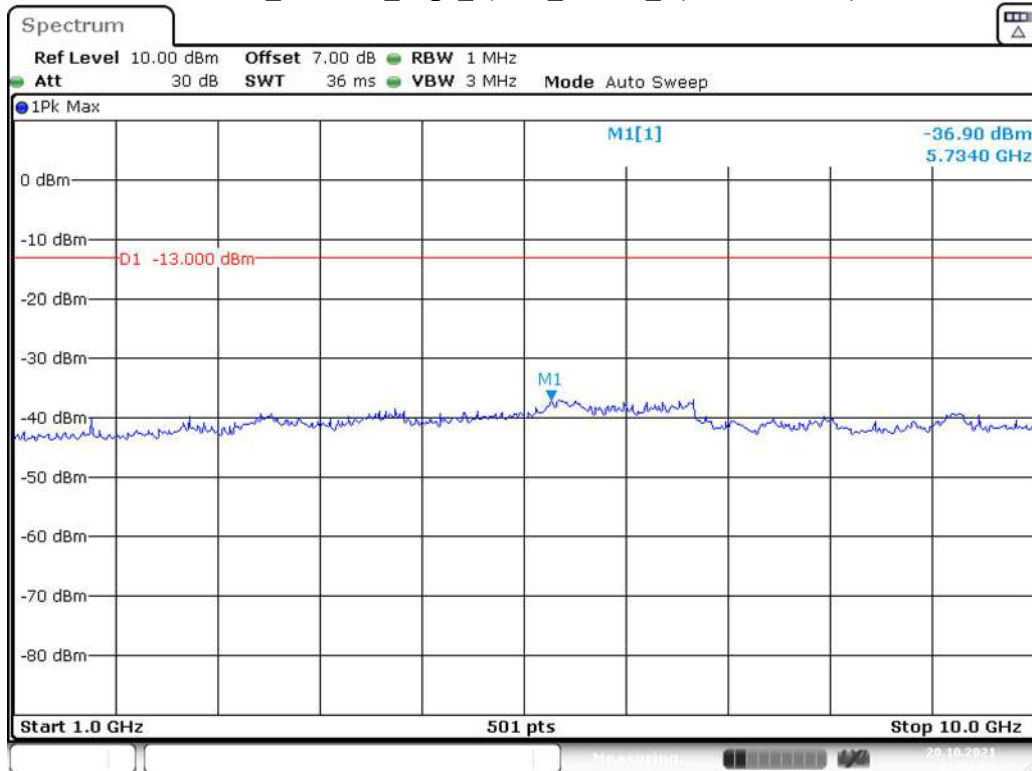

Band 5_1.4 MHz_High_QPSK_RB6#0_2(1GHz-10GHz)