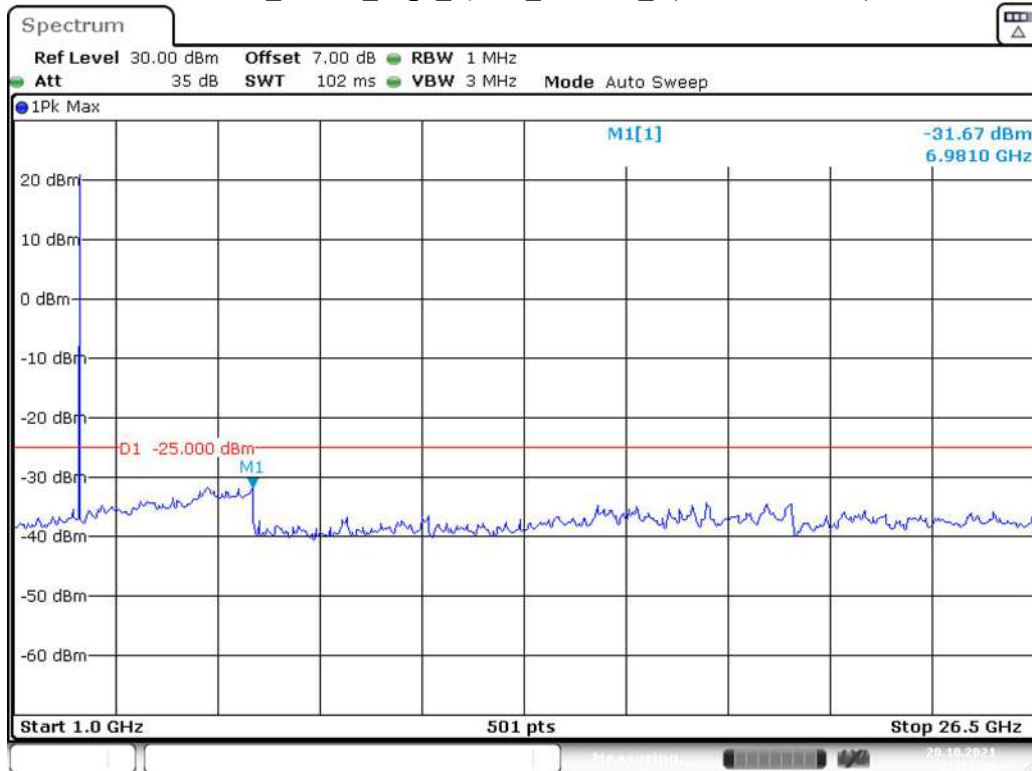

Date: 20.OCT.2021 21:30:03

Band 41_5 MHz_Middle_QPSK_RB25#0_2(1GHz-26.5GHz)

Date: 20.OCT.2021 21:30:35

Band 41_5 MHz_High_QPSK_RB25#0_1(30MHz-1GHz)

Date: 20.OCT.2021 21:31:04

Band 41_5 MHz_High_QPSK_RB25#0_2(1GHz-26.5GHz)