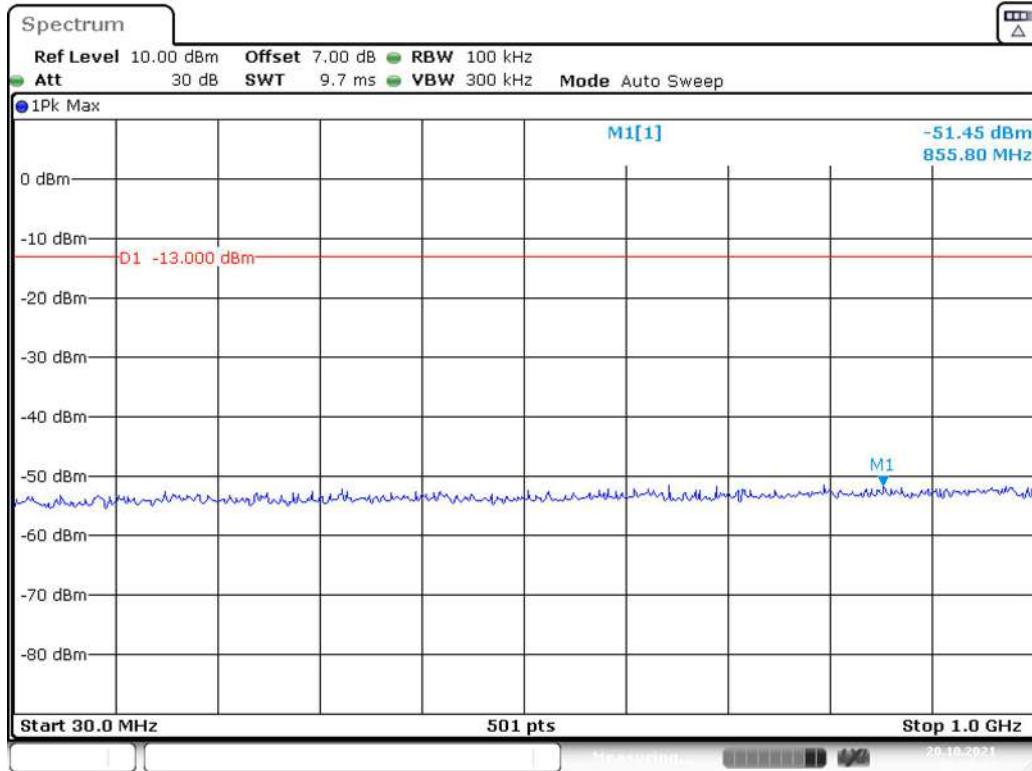

Band 2_20 MHz_High_QPSK_RB100#0_1(30MHz-1GHz)

Date: 20.OCT.2021 00:57:44