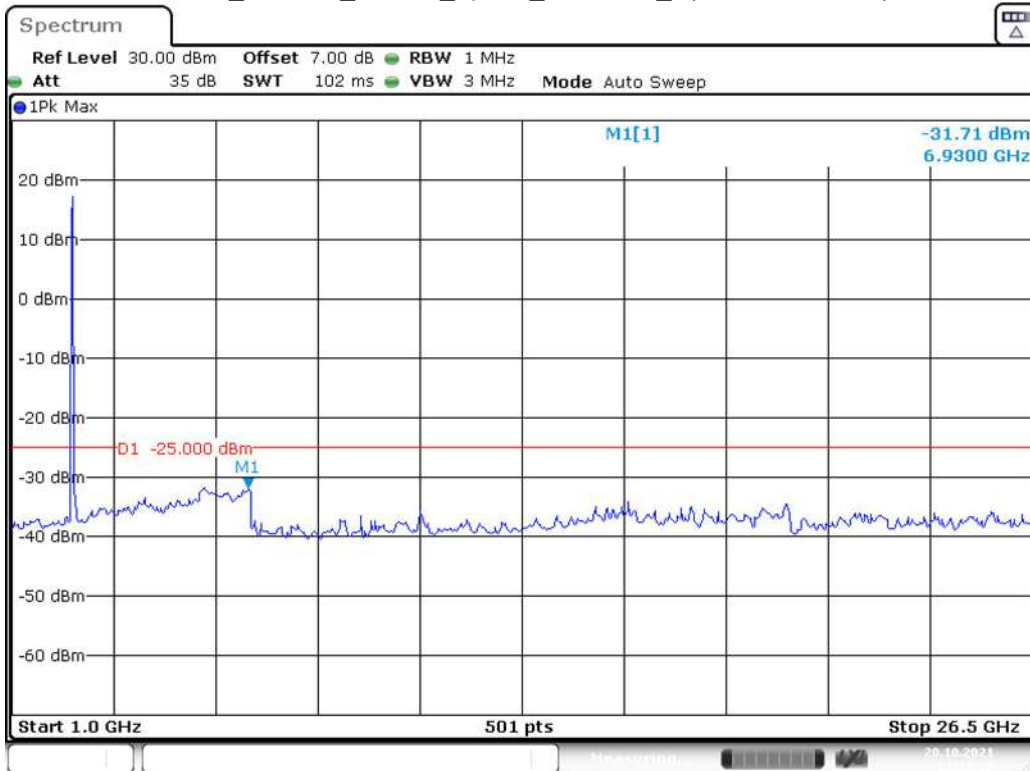

Band 7_20 MHz_Middle_QPSK_RB100#0_2(1GHz-26.5GHz)

Date: 20.OCT.2021 01:19:20