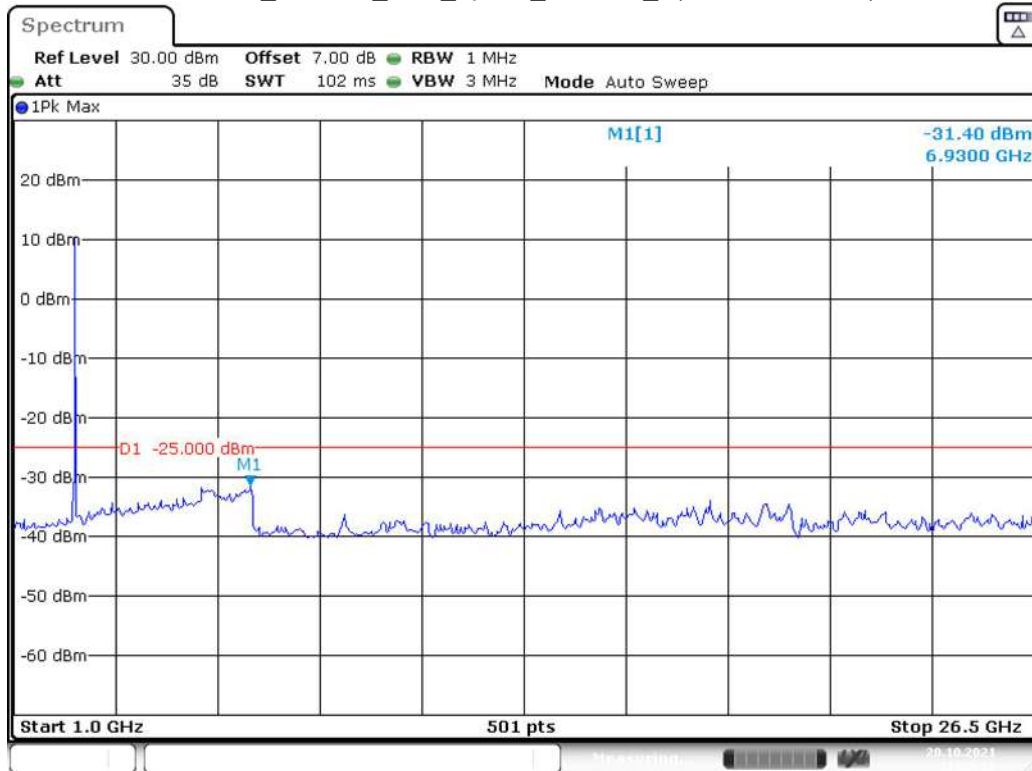

Band 41_15 MHz_Low_QPSK_RB75#0_2(1GHz-26.5GHz)