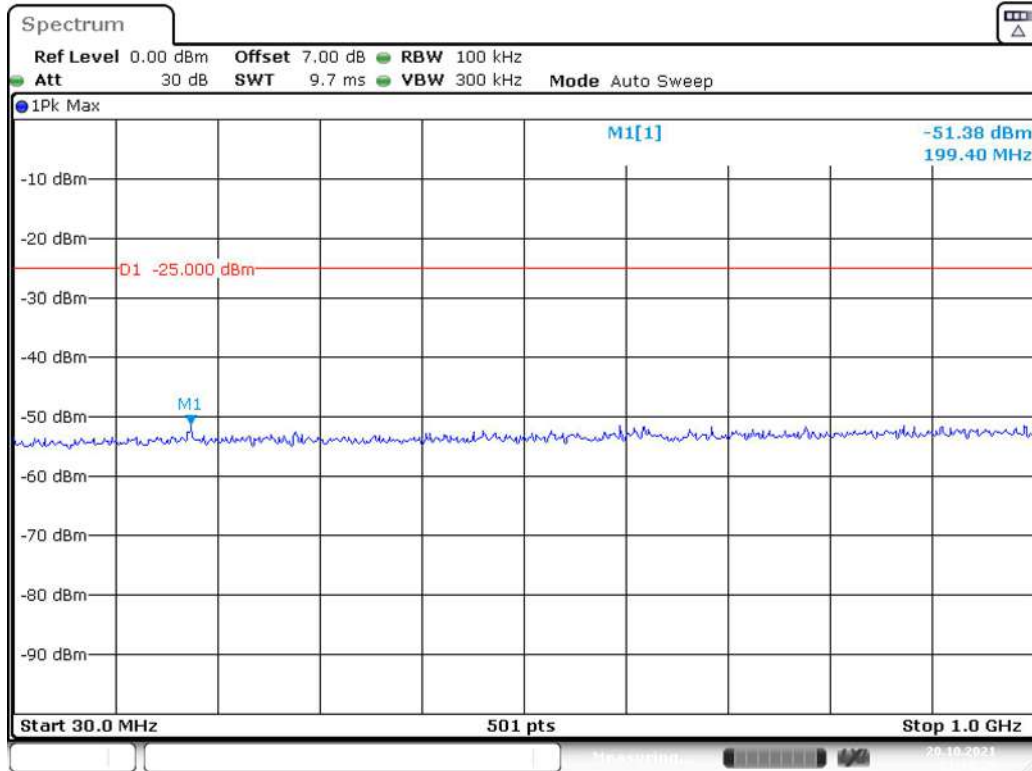

Date: 20.OCT.2021 01:13:08

Band 7_10 MHz_Middle_QPSK_RB50#0_1(30MHz-1GHz)

Date: 20.OCT.2021 01:13:36

Band 7_10 MHz_Middle_QPSK_RB50#0_2(1GHz-26.5GHz)

Date: 20.OCT.2021 01:13:58

Band 7_10 MHz_High_QPSK_RB50#0_1(30MHz-1GHz)