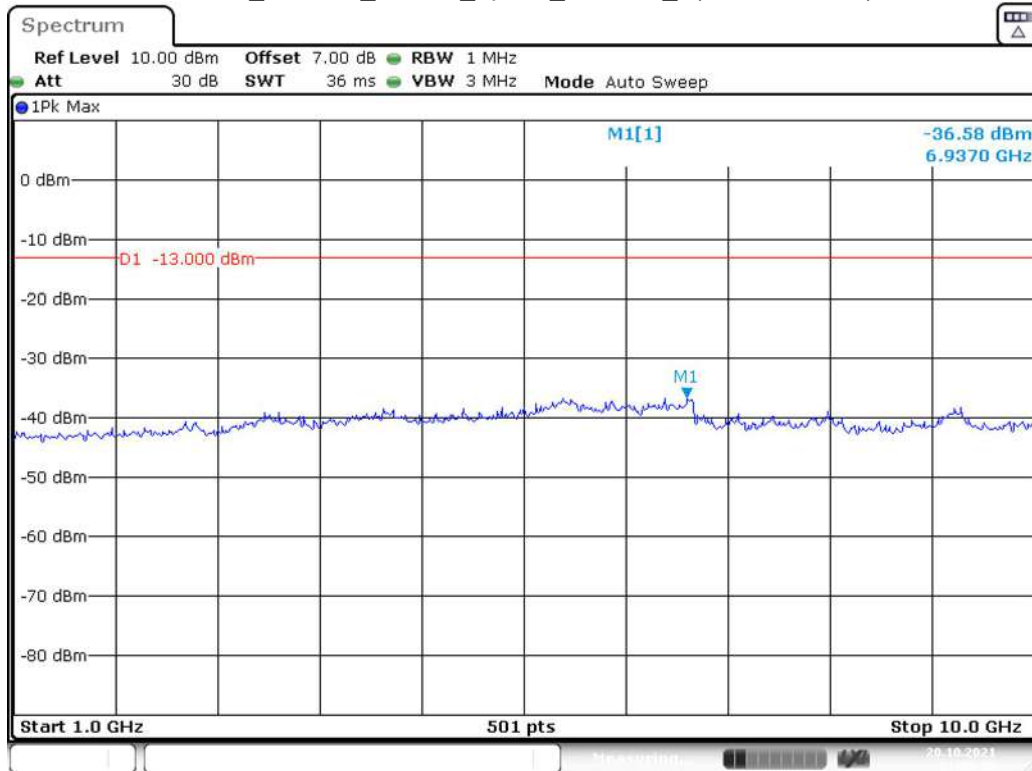

Date: 20.OCT.2021 01:06:41

Band 5_10 MHz_Low_QPSK_RB50#0_1(30MHz-1GHz)

Band 5_10 MHz_Low_QPSK_RB50#0_2(1GHz-10GHz)

Band 5_10 MHz_Middle_QPSK_RB50#0_1(30MHz-1GHz)

Band 5_10 MHz_Middle_QPSK_RB50#0_2(1GHz-10GHz)