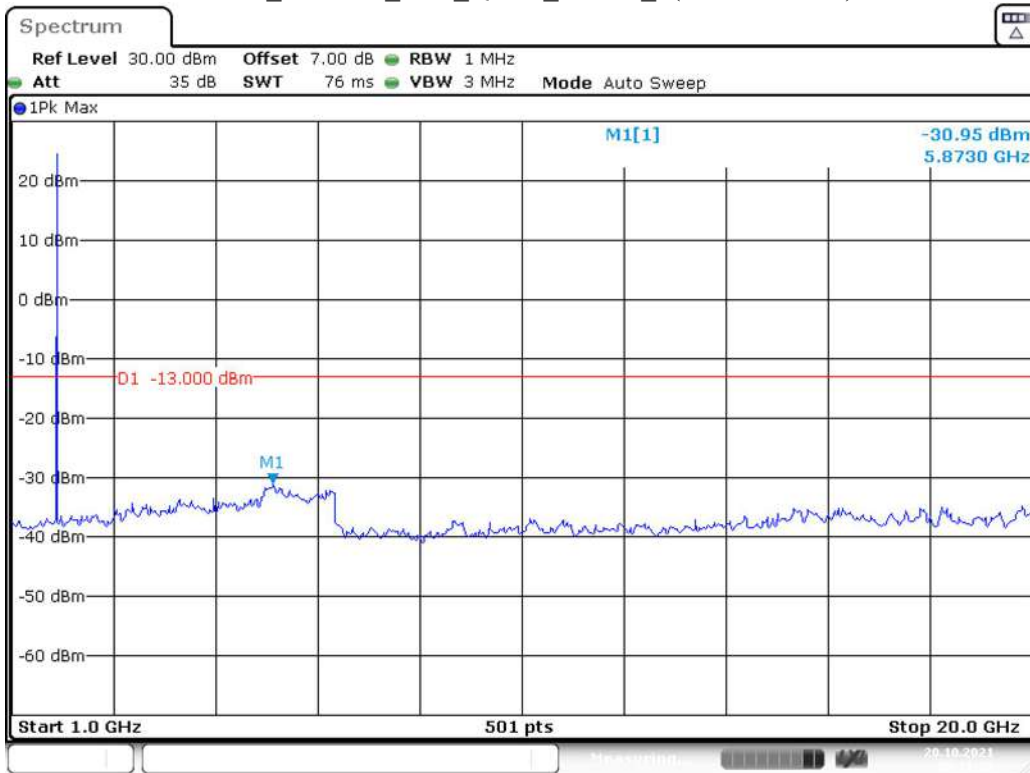

Please refer to following plots:

Band 2_1.4 MHz_Low_QPSK_RB6#0_1(30MHz-1GHz)

Date: 20.OCT.2021 00:41:11

Band 2_1.4 MHz_Low_QPSK_RB6#0_2(1GHz-20GHz)

Date: 20.OCT.2021 00:41:33

Band 2_1.4 MHz_Middle_QPSK_RB6#0_1(30MHz-1GHz)