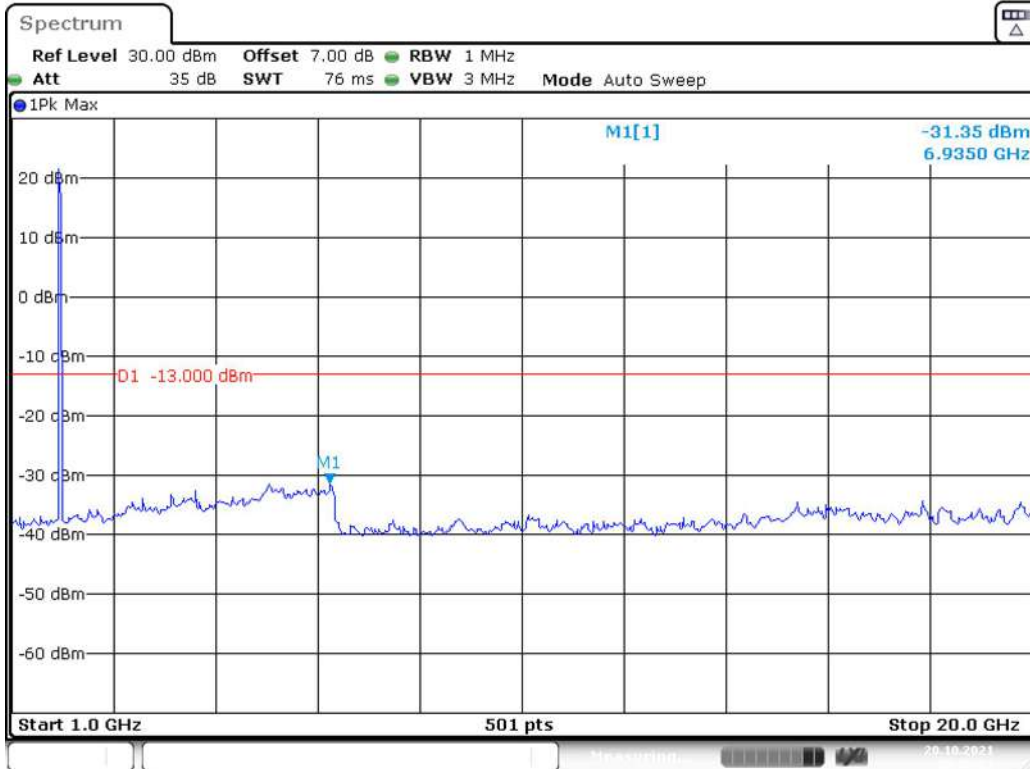

Date: 20.OCT.2021 00:44:57

Band 2_3 MHz_Middle_QPSK_RB15#0_2(1GHz-20GHz)

Date: 20.OCT.2021 00:45:26

Band 2_3 MHz_High_QPSK_RB15#0_1(30MHz-1GHz)

Date: 20.OCT.2021 00:45:55

Band 2_3 MHz_High_QPSK_RB15#0_2(1GHz-20GHz)