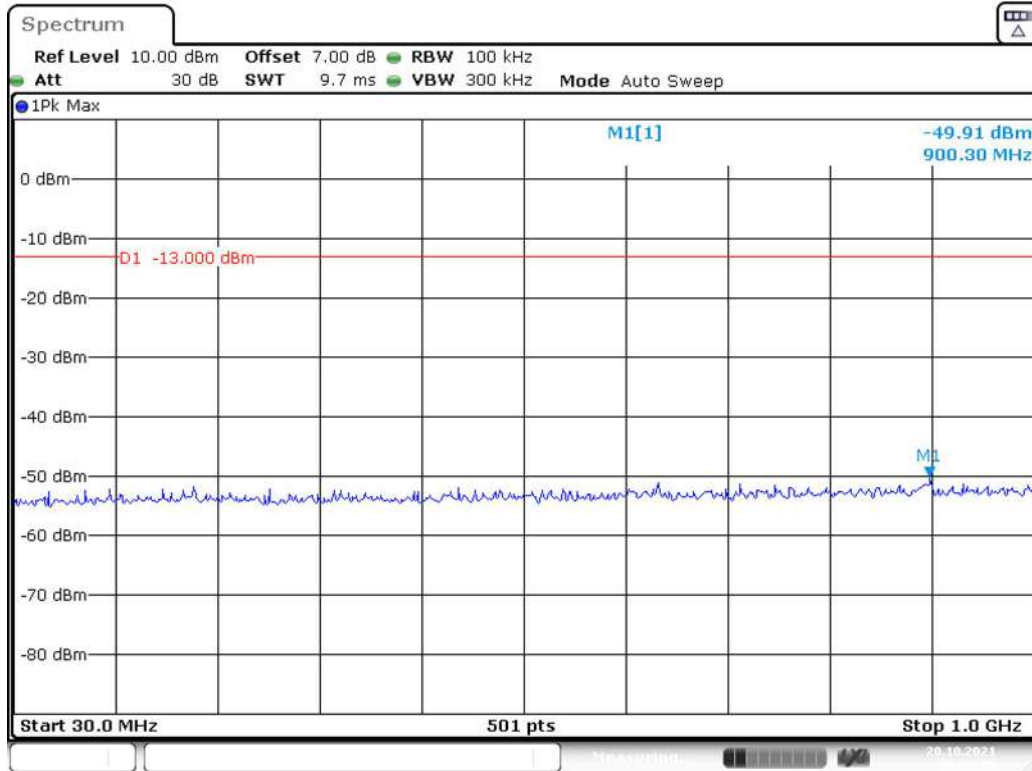

Band 2_10 MHz_Middle_QPSK_RB50#0_1(30MHz-1GHz)

Date: 20.OCT.2021 00:50:56