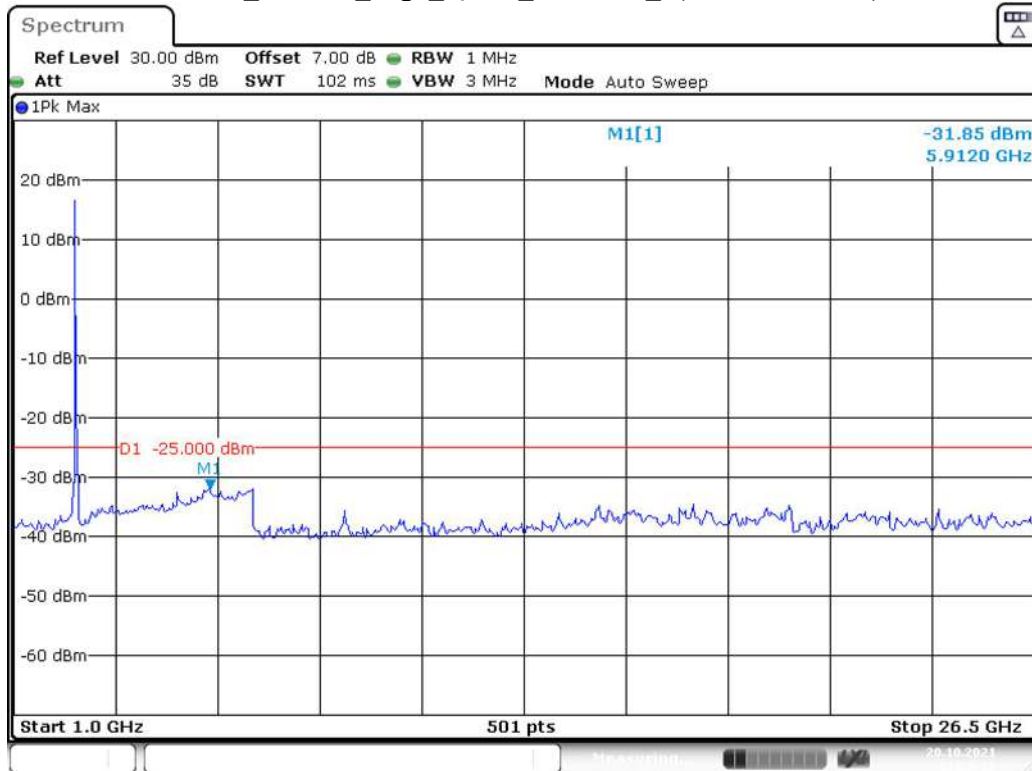

Band 7_20 MHz_High_QPSK_RB100#0_2(1GHz-26.5GHz)

Date: 20.OCT.2021 01:20:12