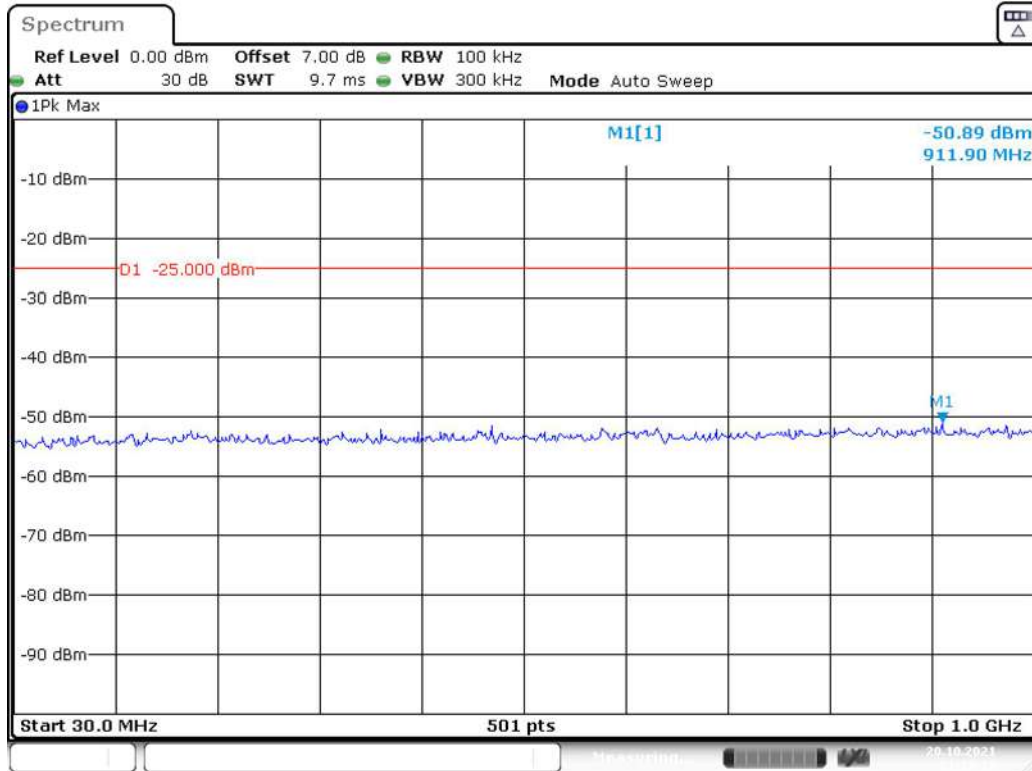

Band 7_15 MHz_Middle_QPSK_RB75#0_1(30MHz-1GHz)

Date: 20.OCT.2021 01:16:16