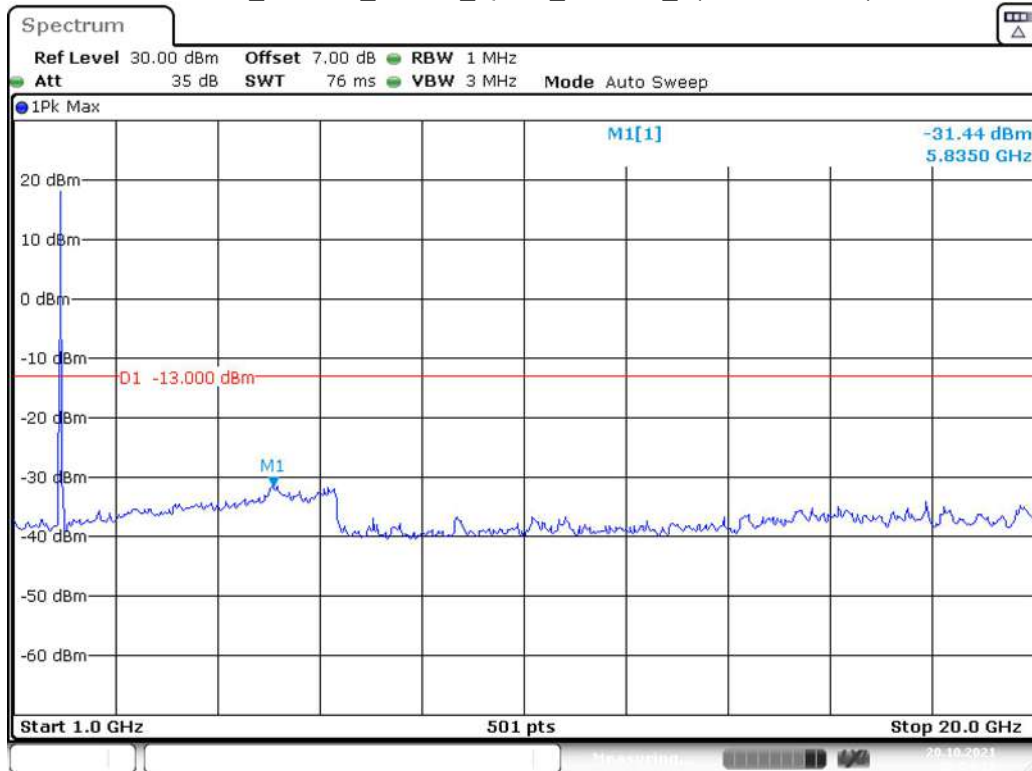

Date: 20.OCT.2021 00:53:00

Band 2_15 MHz_Low_QPSK_RB75#0_2(1GHz-20GHz)

Date: 20.OCT.2021 00:53:19

Band 2_15 MHz_Middle_QPSK_RB75#0_1(30MHz-1GHz)

Band 2_15 MHz_Middle_QPSK_RB75#0_2(1GHz-20GHz)

Band 2_15 MHz_High_QPSK_RB75#0_1(30MHz-1GHz)