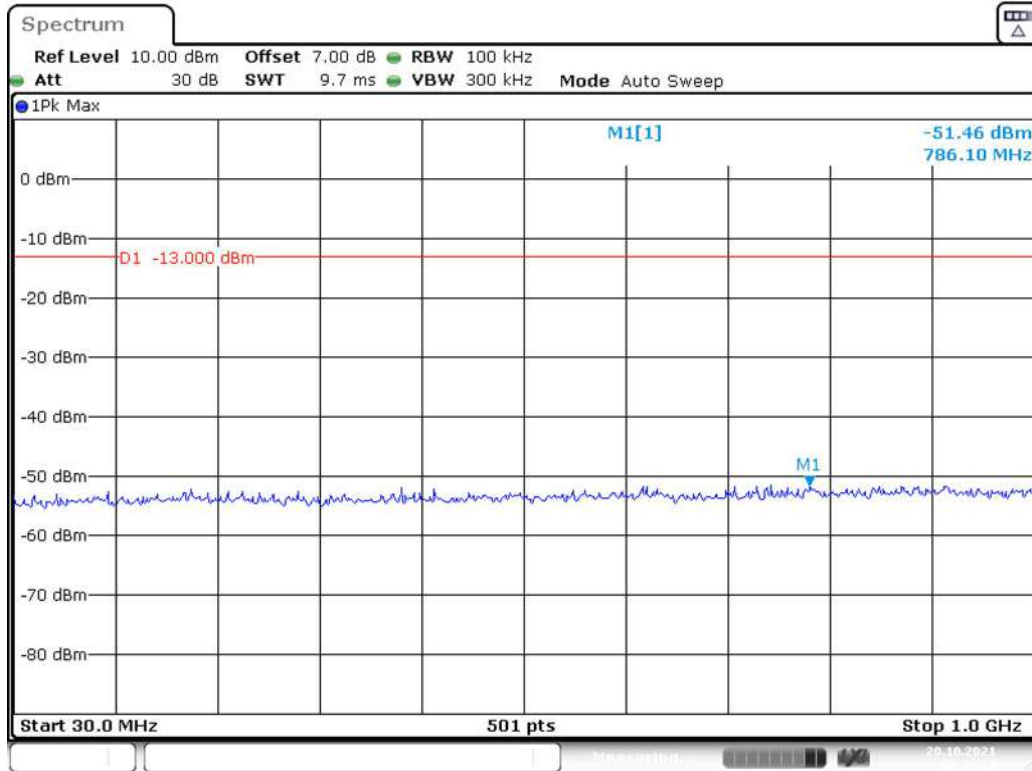

Band 2_1.4 MHz_High_QPSK_RB6#0_1(30MHz-1GHz)

Date: 20.OCT.2021 00:43:11