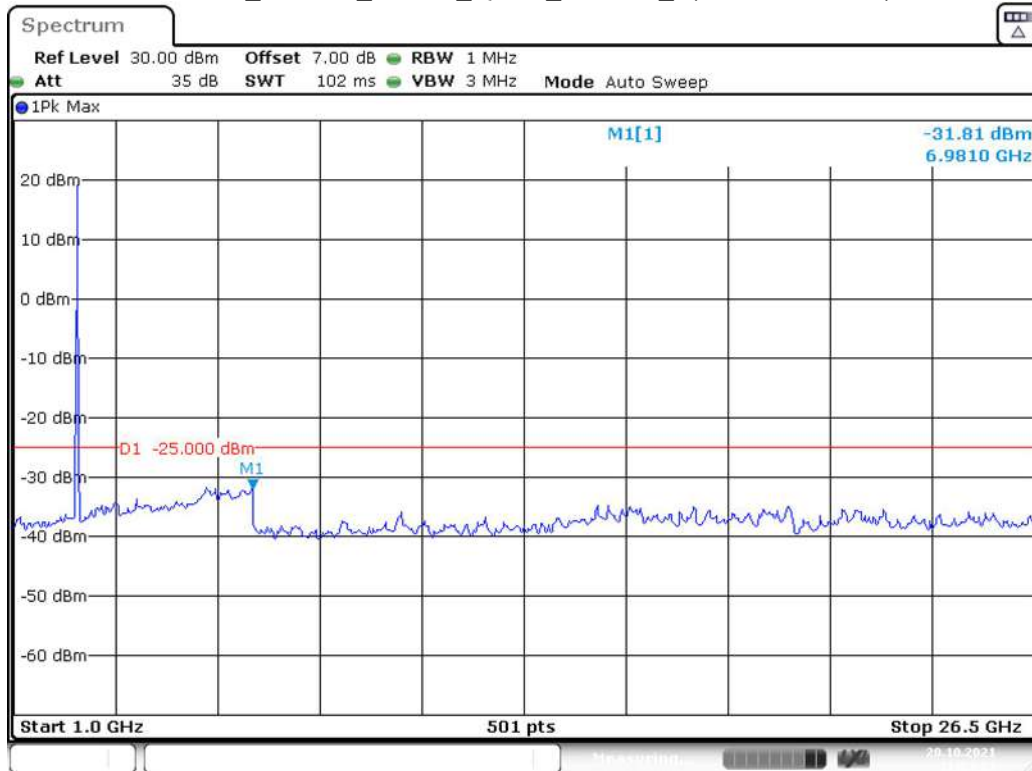

Band 41_10 MHz_Middle_QPSK_RB50#0_2(1GHz-26.5GHz)

Date: 20.OCT.2021 21:33:22