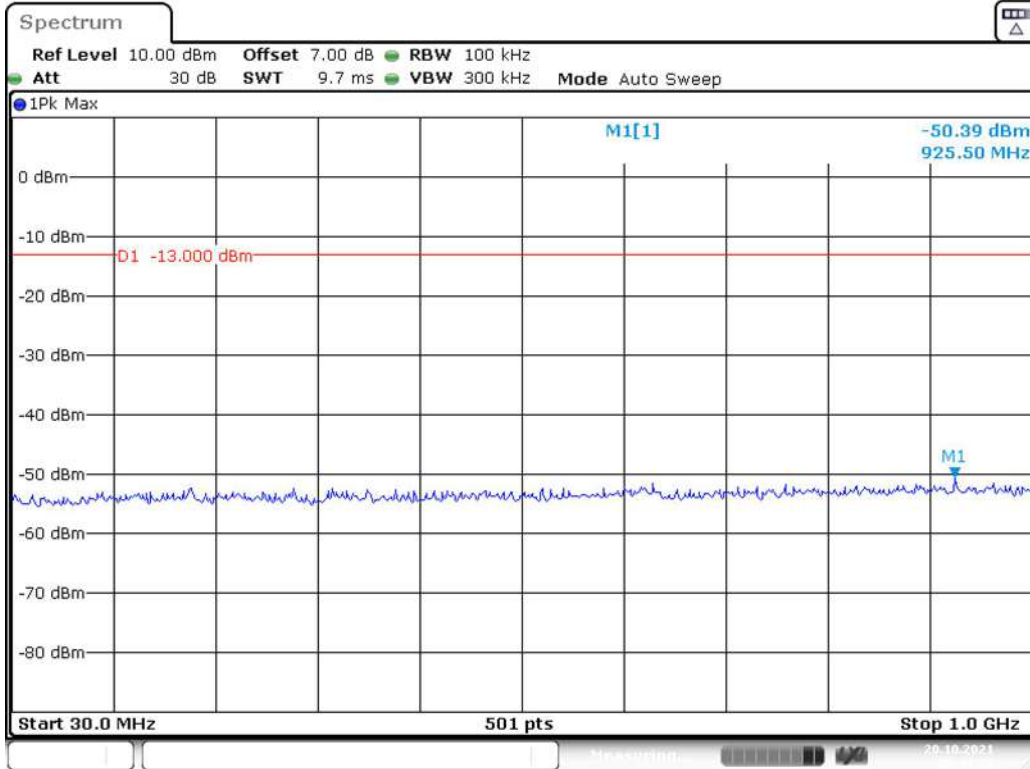

Date: 20.OCT.2021 00:43:30

Band 2_3 MHz_Low_QPSK_RB15#0_1(30MHz-1GHz)

Date: 20.OCT.2021 00:44:08

Band 2_3 MHz_Low_QPSK_RB15#0_2(1GHz-20GHz)

Date: 20.OCT.2021 00:44:30

Band 2_3 MHz_Middle_QPSK_RB15#0_1(30MHz-1GHz)