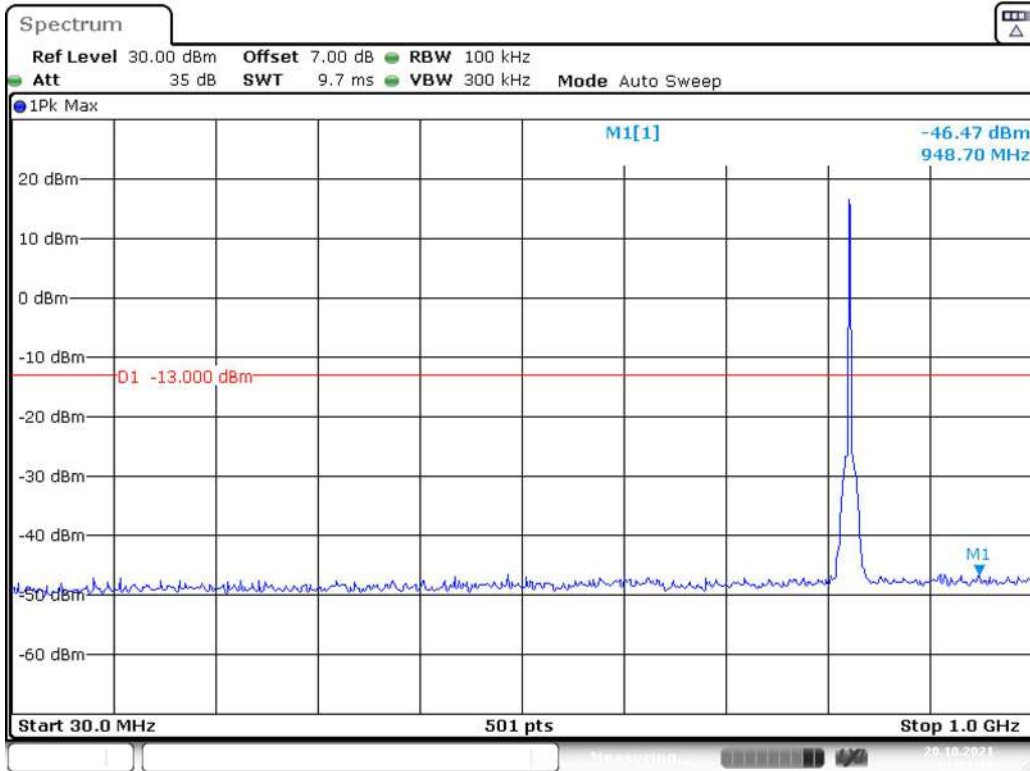

Band 5_3 MHz_Low_QPSK_RB15#0_1(30MHz-1GHz)