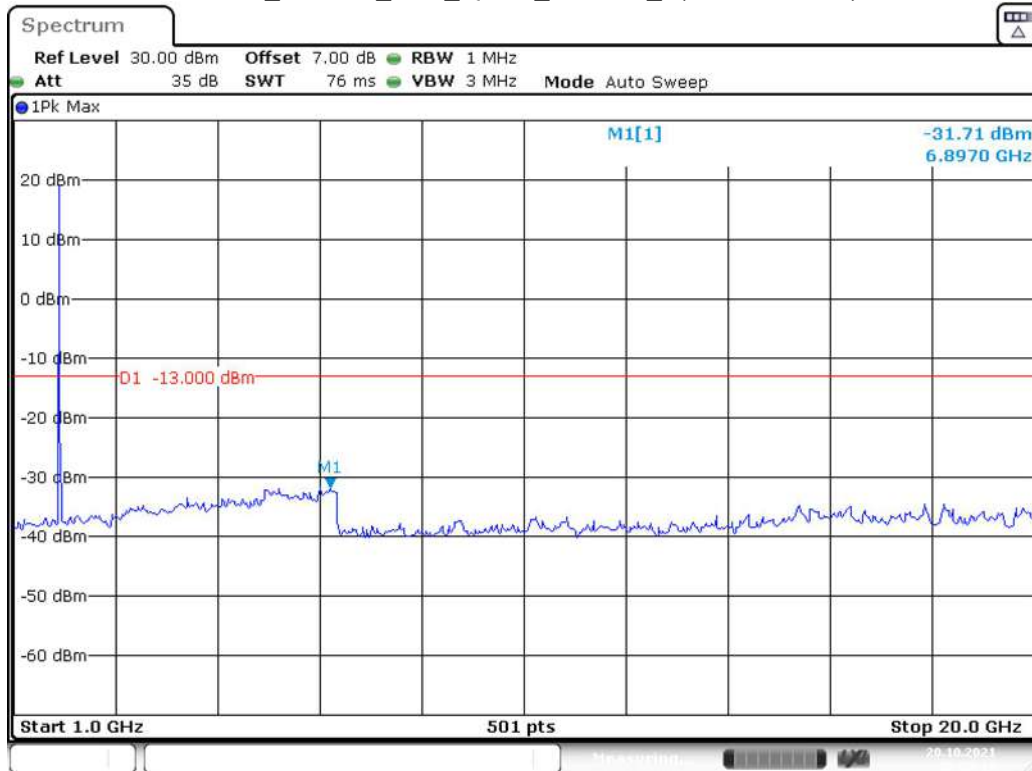

Band 2_10 MHz_Low_QPSK_RB50#0_2(1GHz-20GHz)

Date: 20.OCT.2021 00:50:19