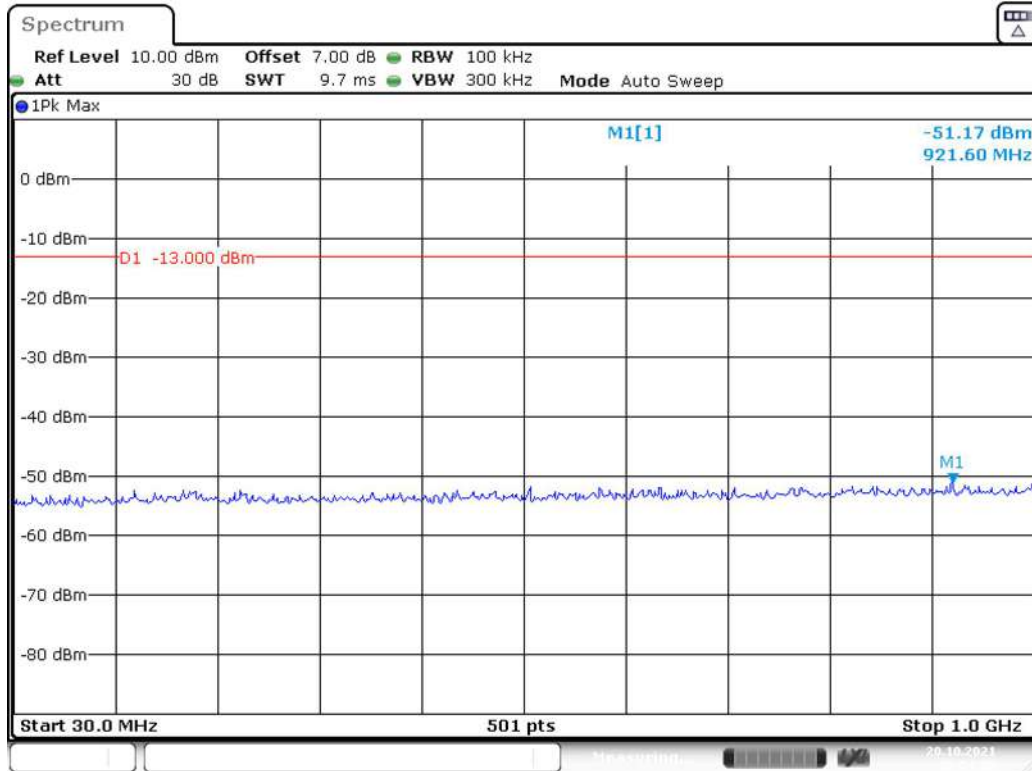

Date: 20.OCT.2021 00:53:00

Band 2_15 MHz_Low_QPSK_RB75#0_2(1GHz-20GHz)

Date: 20.OCT.2021 00:53:19

Band 2_15 MHz_Middle_QPSK_RB75#0_1(30MHz-1GHz)

Band 2_15 MHz_Middle_QPSK_RB75#0_2(1GHz-20GHz)

Band 2_15 MHz_High_QPSK_RB75#0_1(30MHz-1GHz)