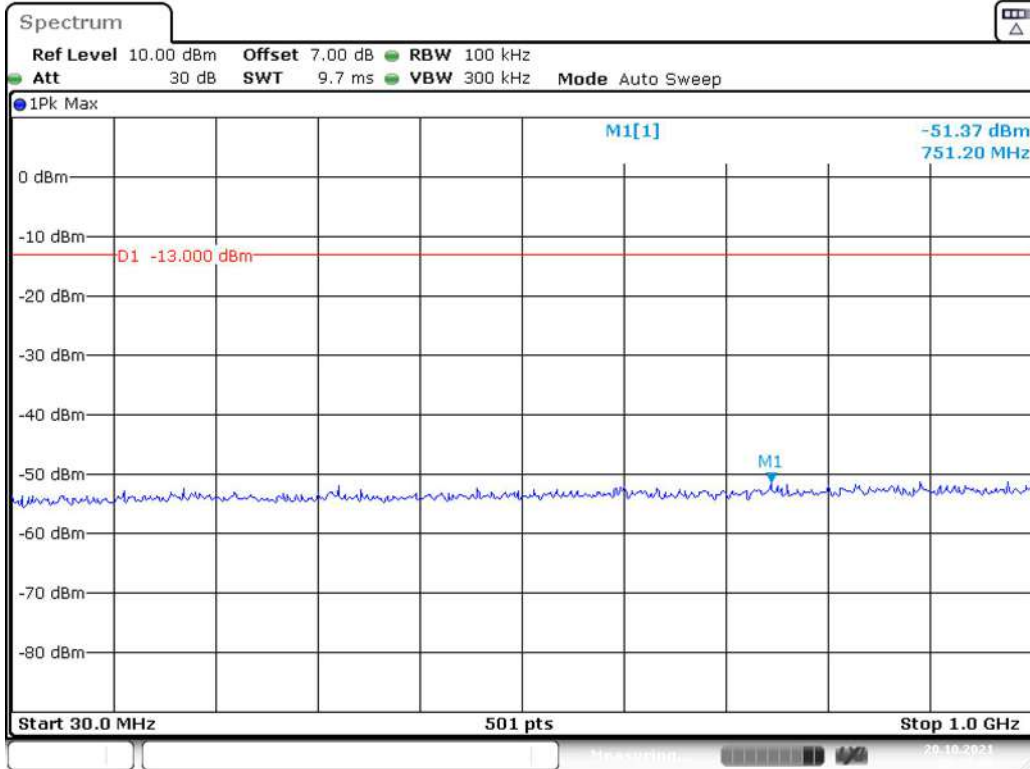

Date: 20.OCT.2021 00:46:21

Band 2_5 MHz_Low_QPSK_RB25#0_1(30MHz-1GHz)

Date: 20.OCT.2021 00:46:53

Band 2_5 MHz_Low_QPSK_RB25#0_2(1GHz-20GHz)

Date: 20.OCT.2021 00:47:18

Band 2_5 MHz_Middle_QPSK_RB25#0_1(30MHz-1GHz)