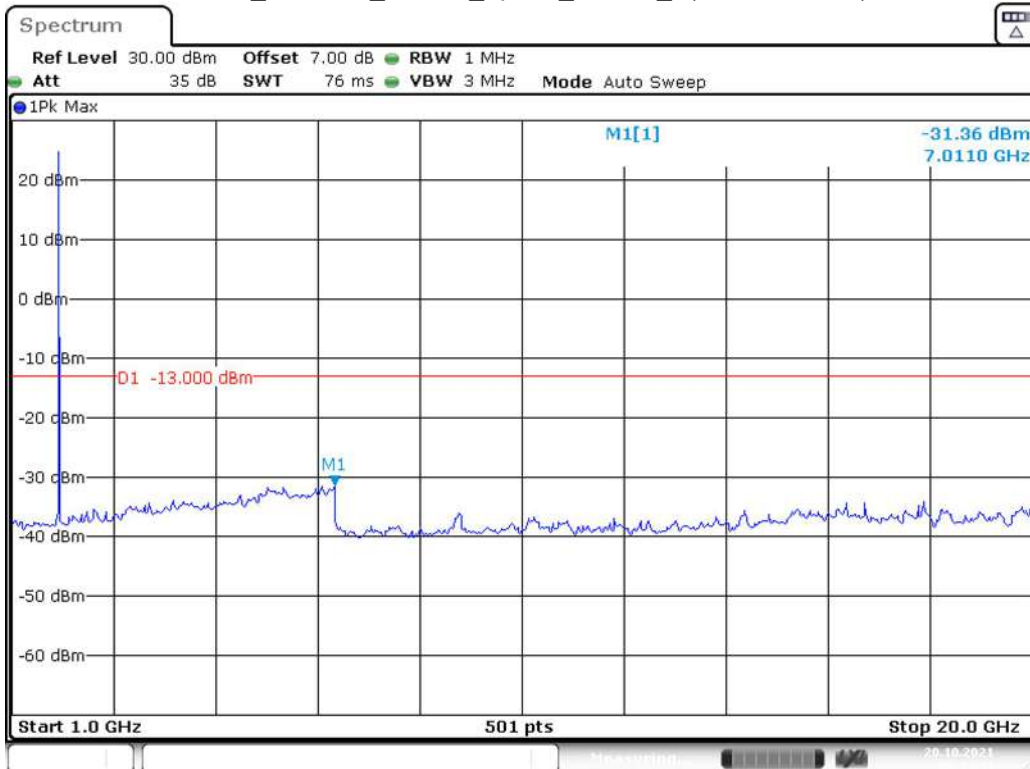

Band 2_1.4 MHz_Middle_QPSK_RB6#0_2(1GHz-20GHz)

Date: 20.OCT.2021 00:42:41