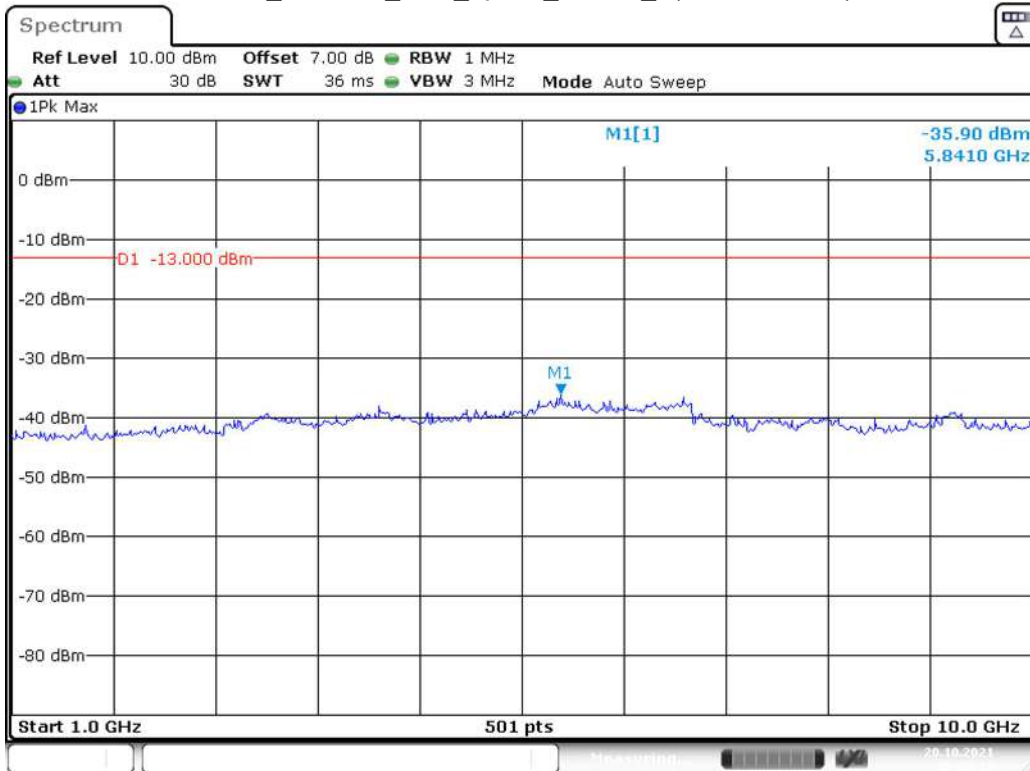

Band 5_1.4 MHz_Low_QPSK_RB6#0_2(1GHz-10GHz)