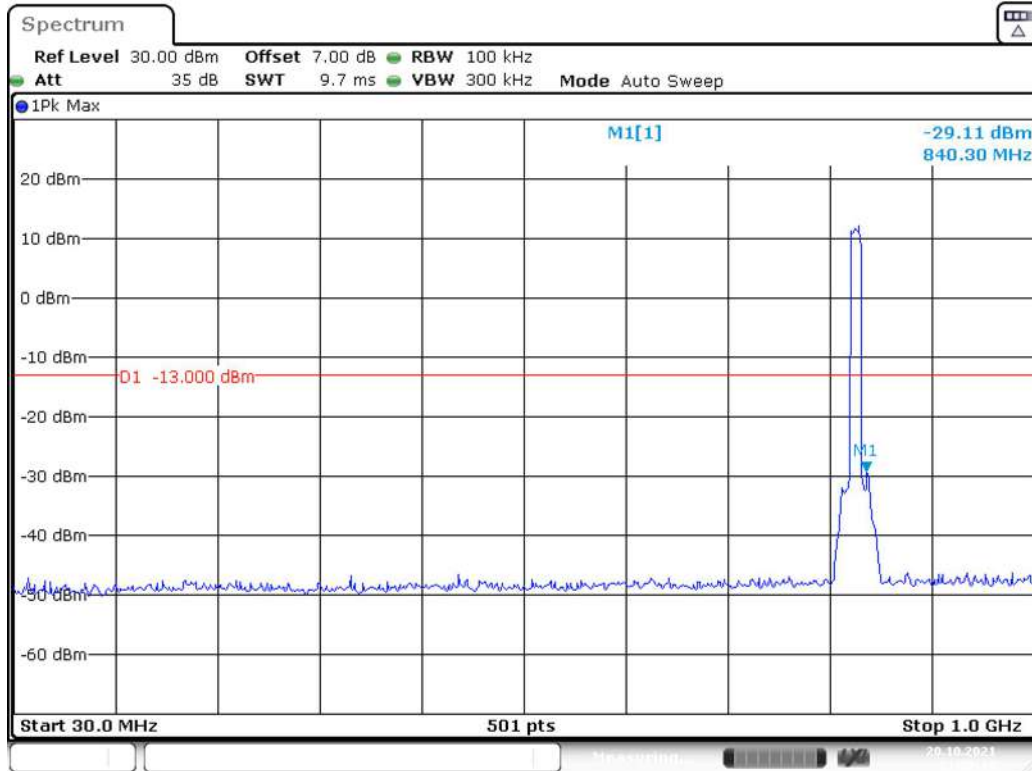

Band 5_10 MHz_Low_QPSK_RB50#0_1(30MHz-1GHz)