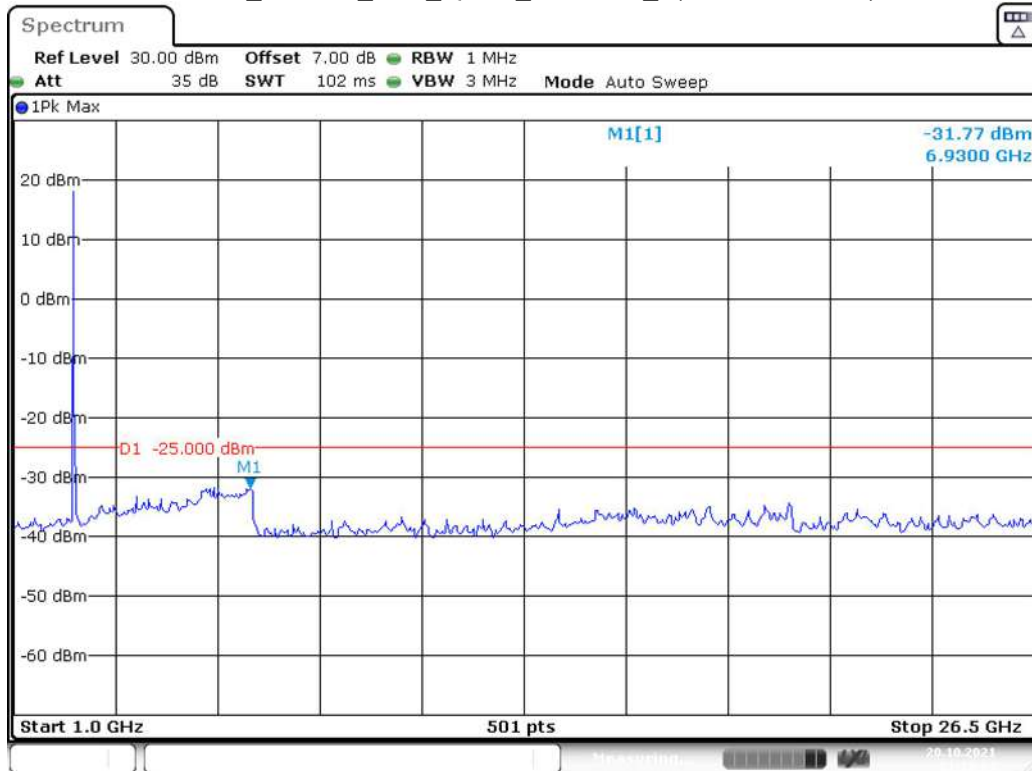

Date: 20.OCT.2021 01:17:11

Band 7_15 MHz_High_QPSK_RB75#0_2(1GHz-26.5GHz)

Date: 20.OCT.2021 01:17:34

Band 7_20 MHz_Low_QPSK_RB100#0_1(30MHz-1GHz)

Date: 20.OCT.2021 01:18:05

Band 7_20 MHz_Low_QPSK_RB100#0_2(1GHz-26.5GHz)