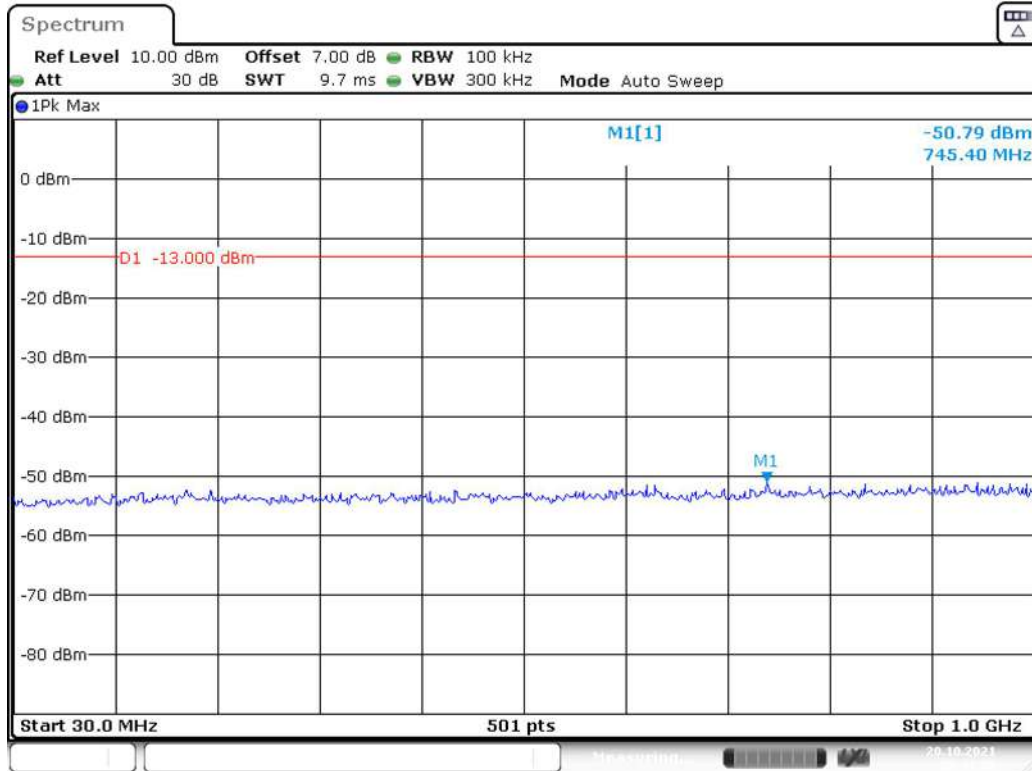

Band 2_3 MHz_Low_QPSK_RB15#0_1(30MHz-1GHz)

Date: 20.OCT.2021 00:44:08