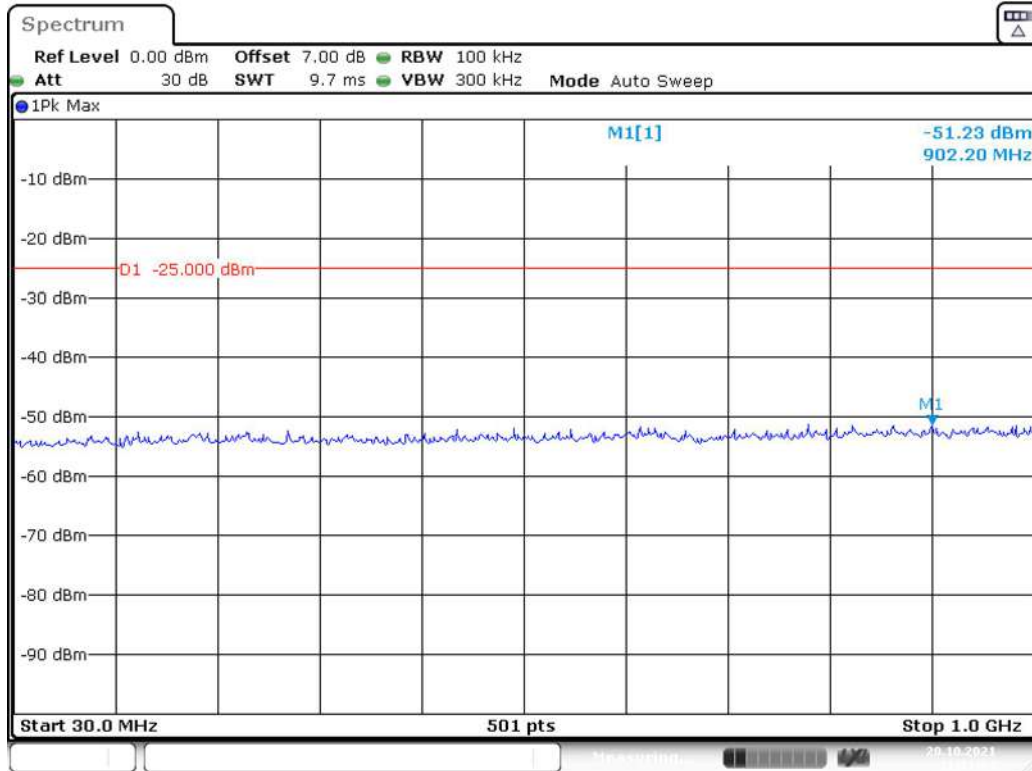

Band 41_5 MHz_High_QPSK_RB25#0_1(30MHz-1GHz)

Date: 20.OCT.2021 21:31:04