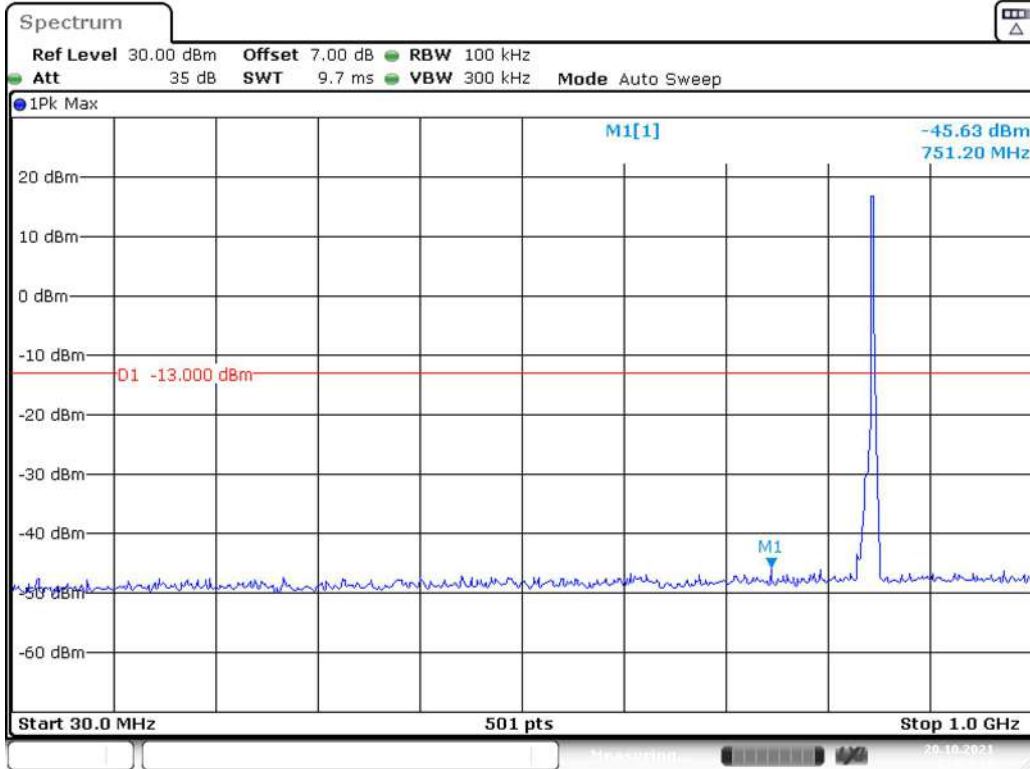

Band 5_3 MHz_High_QPSK_RB15#0_1(30MHz-1GHz)