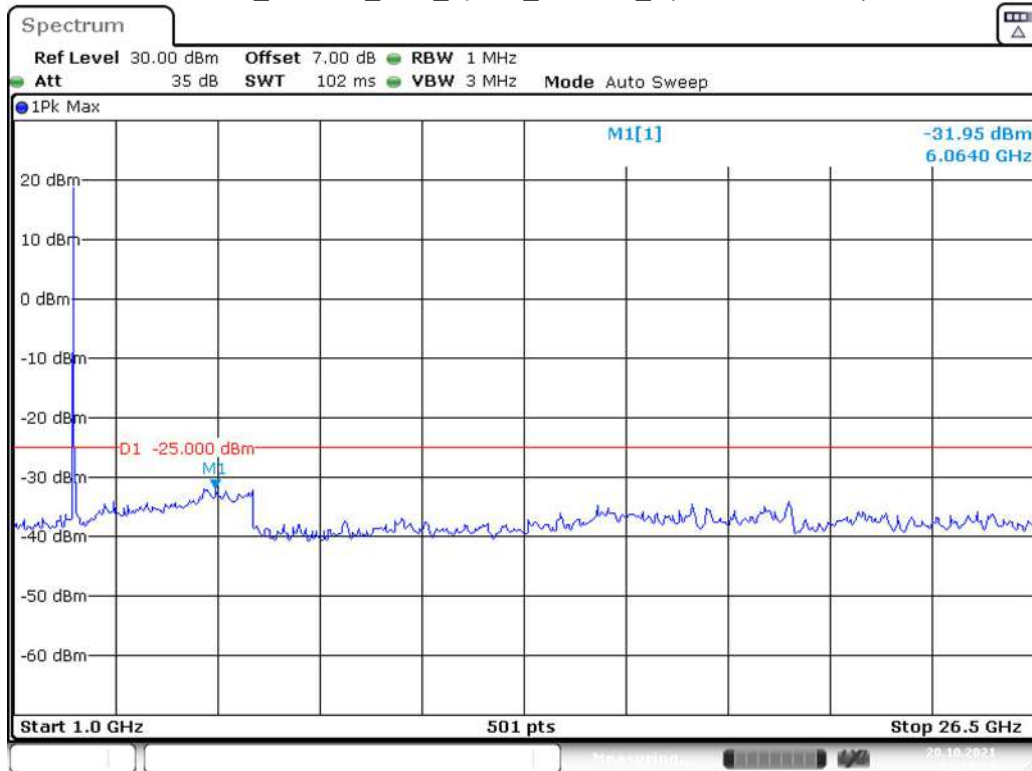

Date: 20.OCT.2021 01:14:29

Band 7_10 MHz_High_QPSK_RB50#0_2(1GHz-26.5GHz)

Date: 20.OCT.2021 01:14:51

Band 7_15 MHz_Low_QPSK_RB75#0_1(30MHz-1GHz)

Date: 20.OCT.2021 01:15:23

Band 7_15 MHz_Low_QPSK_RB75#0_2(1GHz-26.5GHz)