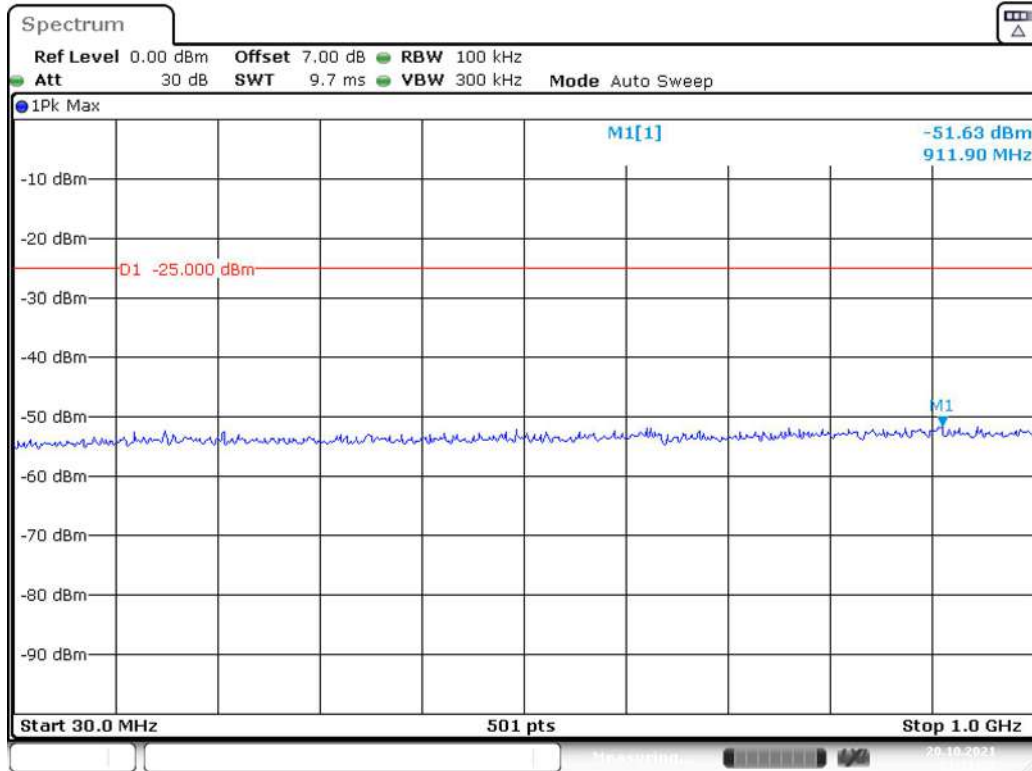

Date: 20.OCT.2021 01:10:35

Band 7_5 MHz_Middle_QPSK_RB25#0_1(30MHz-1GHz)

Date: 20.OCT.2021 01:11:05

Band 7_5 MHz_Middle_QPSK_RB25#0_2(1GHz-26.5GHz)

Date: 20.OCT.2021 01:11:30

Band 7_5 MHz_High_QPSK_RB25#0_1(30MHz-1GHz)