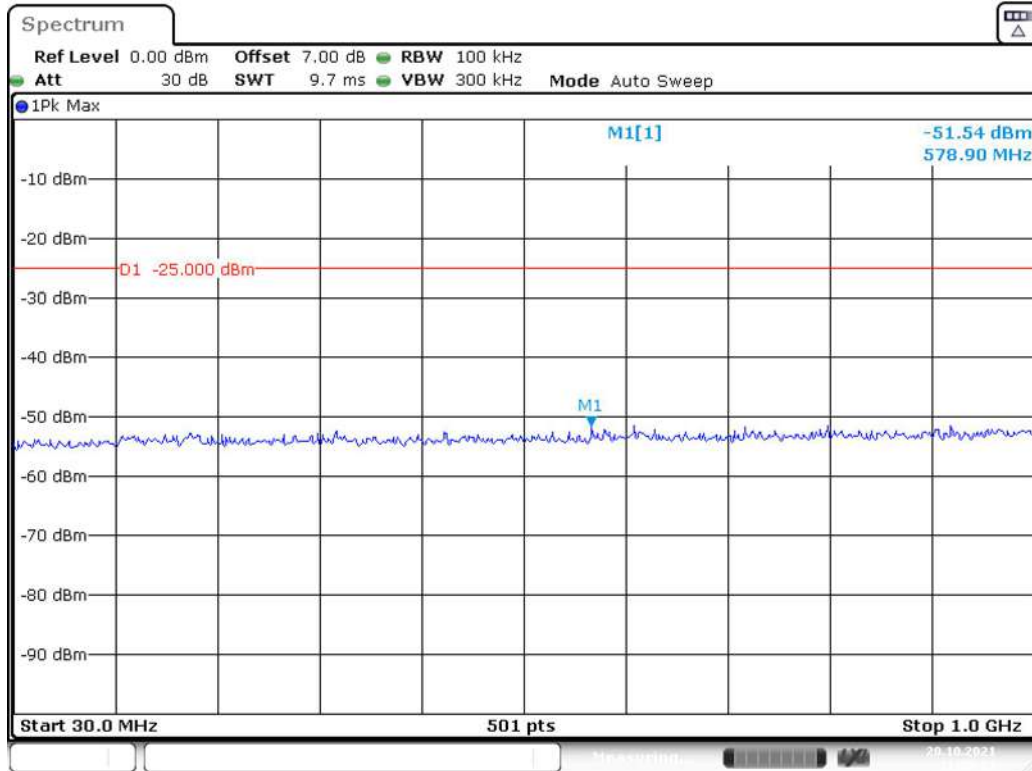

Date: 20.OCT.2021 01:19:53

Band 7_20 MHz_High_QPSK_RB100#0_2(1GHz-26.5GHz)

Date: 20.OCT.2021 01:20:12

Band 41_5 MHz_Low_QPSK_RB25#0_1(30MHz-1GHz)

Band 41_5 MHz_Low_QPSK_RB25#0_2(1GHz-26.5GHz)

Band 41_5 MHz_Middle_QPSK_RB25#0_1(30MHz-1GHz)