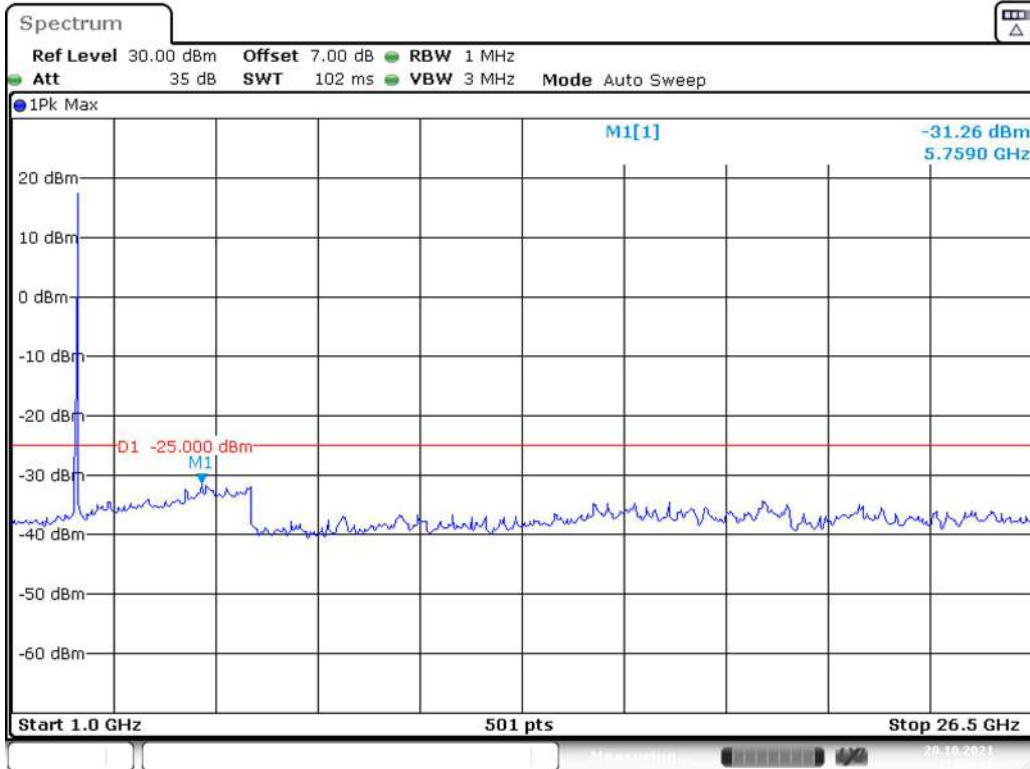

Band 41_20 MHz_High_QPSK_RB100#0_2(1GHz-26.5GHz)

Date: 20.OCT.2021 21:40:16