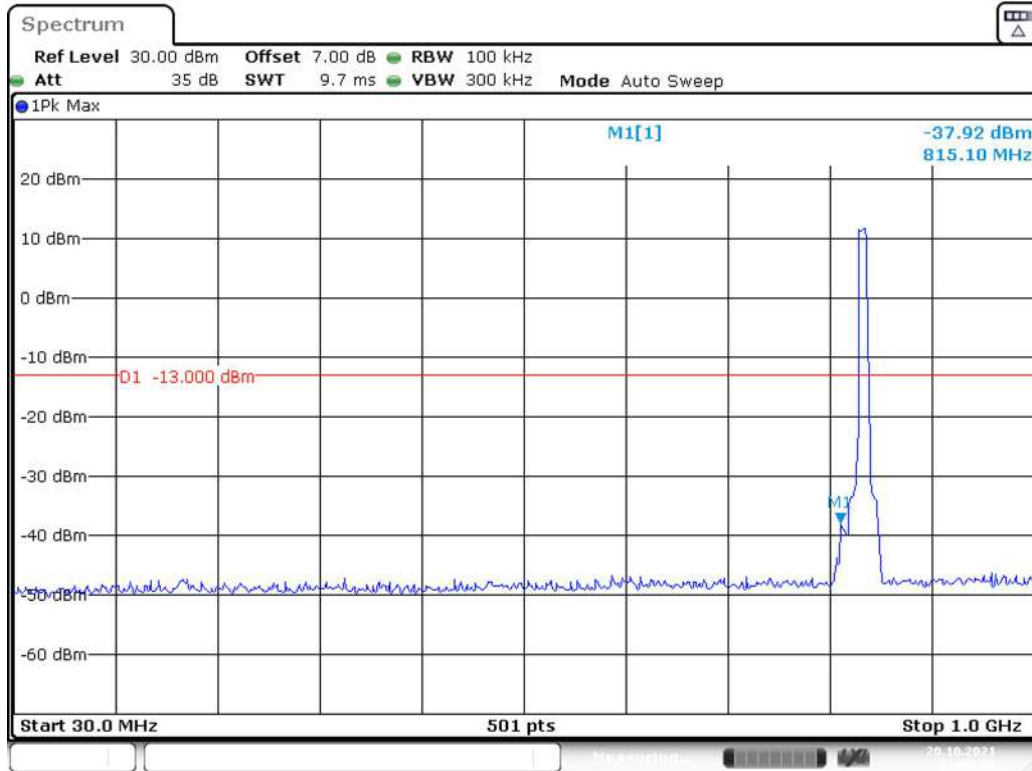

Date: 20.OCT.2021 01:06:41

Band 5_10 MHz_Low_QPSK_RB50#0_1(30MHz-1GHz)

Band 5_10 MHz_Low_QPSK_RB50#0_2(1GHz-10GHz)

Band 5_10 MHz_Middle_QPSK_RB50#0_1(30MHz-1GHz)

Band 5_10 MHz_Middle_QPSK_RB50#0_2(1GHz-10GHz)