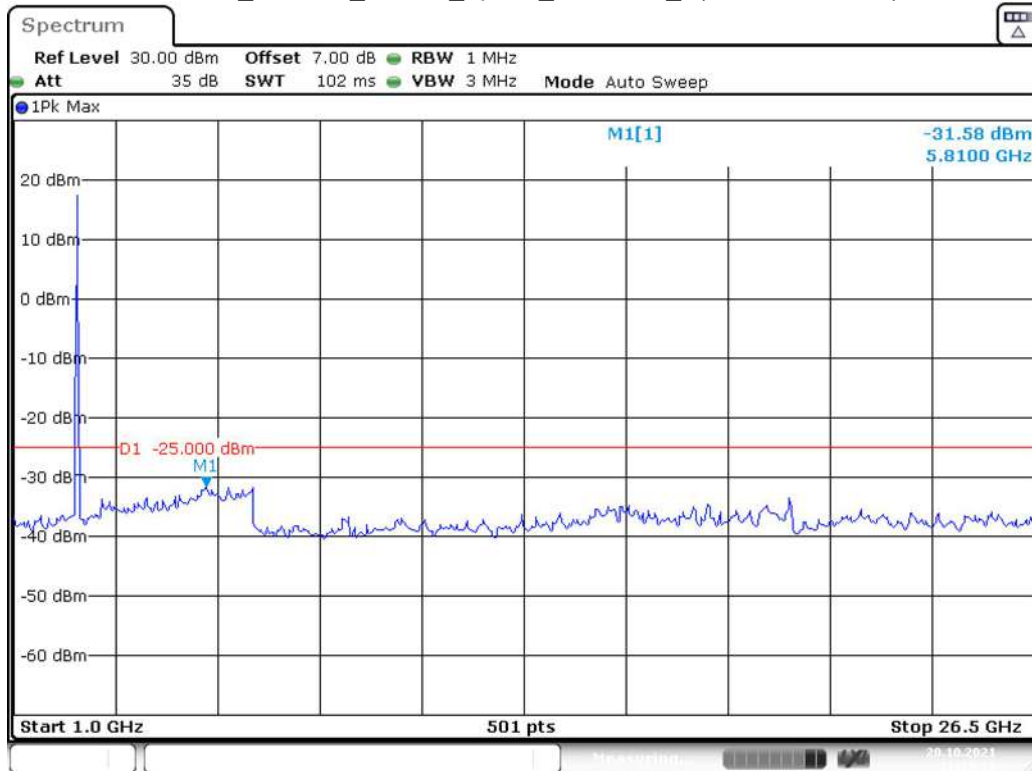

Band 41_20 MHz_Middle_QPSK_RB100#0_2(1GHz-26.5GHz)

Date: 20.OCT.2021 21:39:15