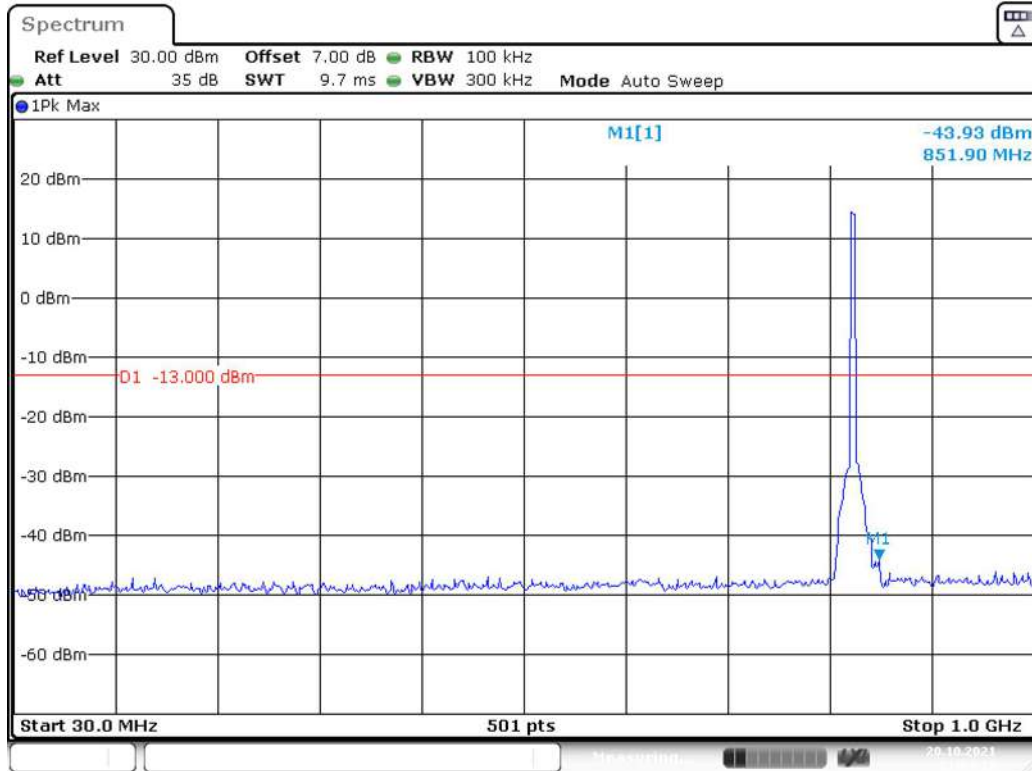

Band 5_3 MHz_Middle_QPSK_RB15#0_2(1GHz-10GHz)

Band 5_3 MHz_High_QPSK_RB15#0_1(30MHz-1GHz)

Band 5_3 MHz_High_QPSK_RB15#0_2(1GHz-10GHz)

Band 5_5 MHz_Low_QPSK_RB25#0_1(30MHz-1GHz)

Date: 20.OCT.2021 01:04:16

Band 5_5 MHz_Low_QPSK_RB25#0_2(1GHz-10GHz)