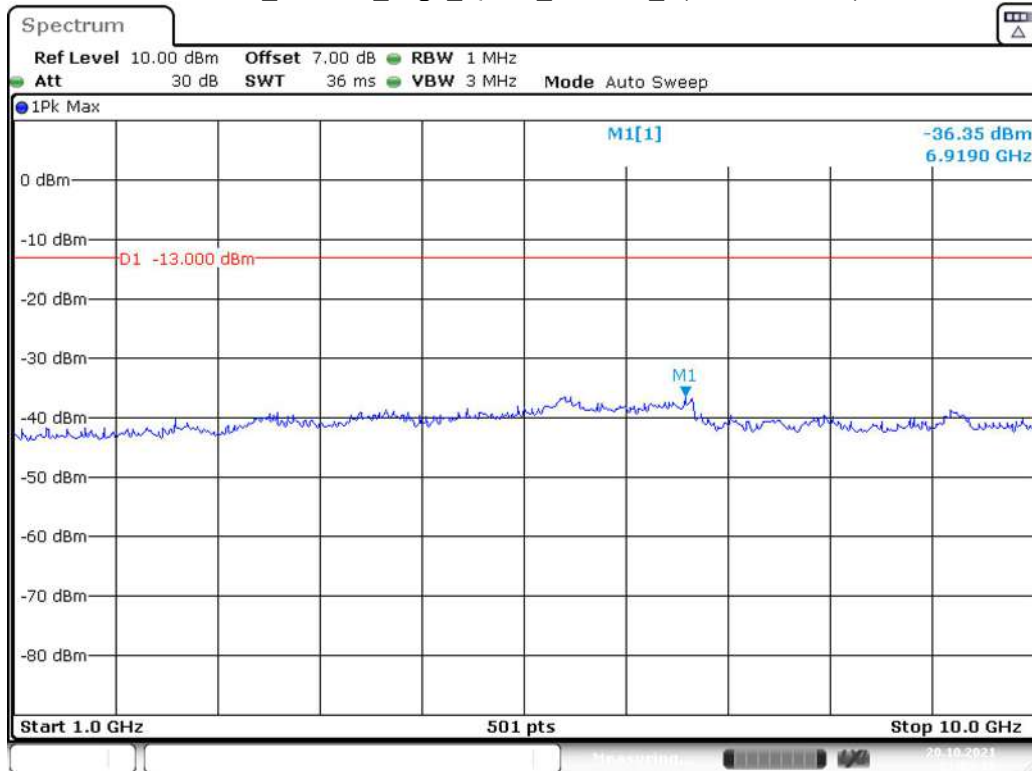

Band 5_10 MHz_High_QPSK_RB50#0_2(1GHz-10GHz)