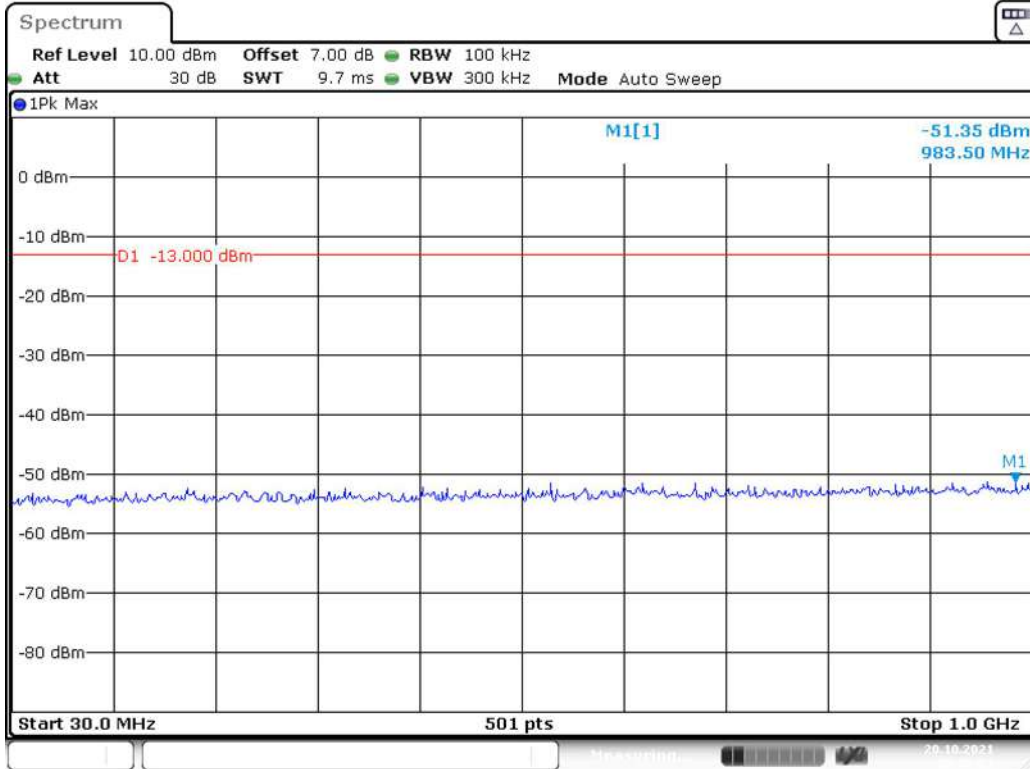

Band 2_5 MHz_Low_QPSK_RB25#0_1(30MHz-1GHz)

Date: 20.OCT.2021 00:46:53