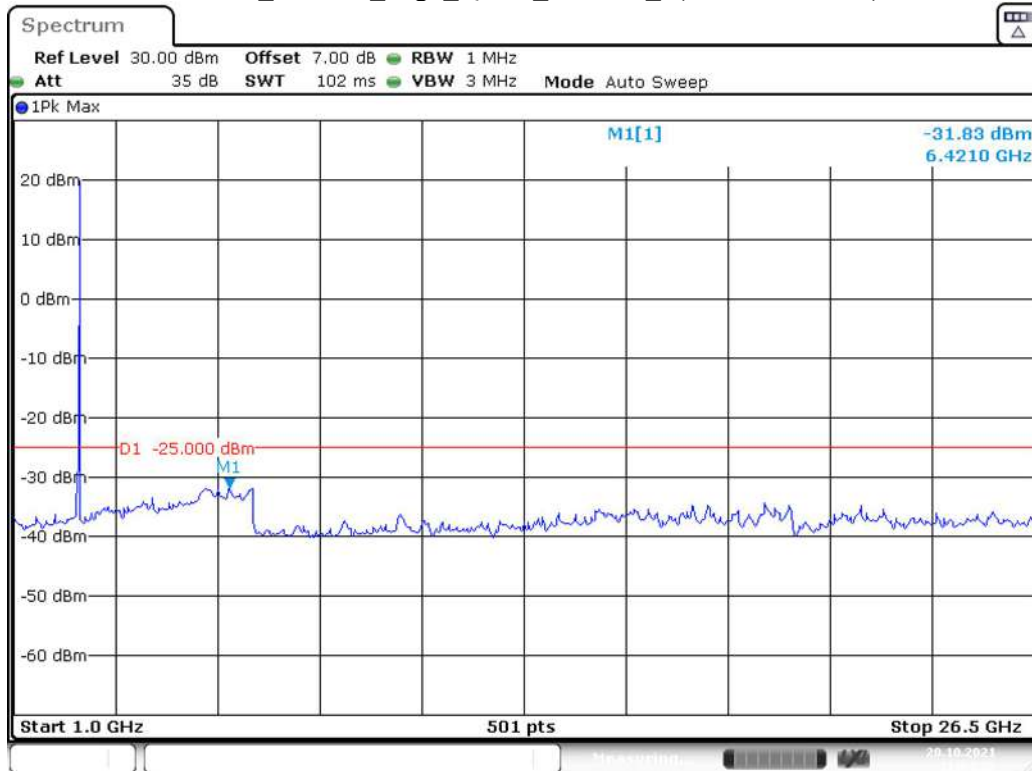

Date: 20.OCT.2021 21:33:00

Band 41_10 MHz_Middle_QPSK_RB50#0_2(1GHz-26.5GHz)

Date: 20.OCT.2021 21:33:22

Band 41_10 MHz_High_QPSK_RB50#0_1(30MHz-1GHz)

Band 41_10 MHz_High_QPSK_RB50#0_2(1GHz-26.5GHz)

Band 41_15 MHz_Low_QPSK_RB75#0_1(30MHz-1GHz)