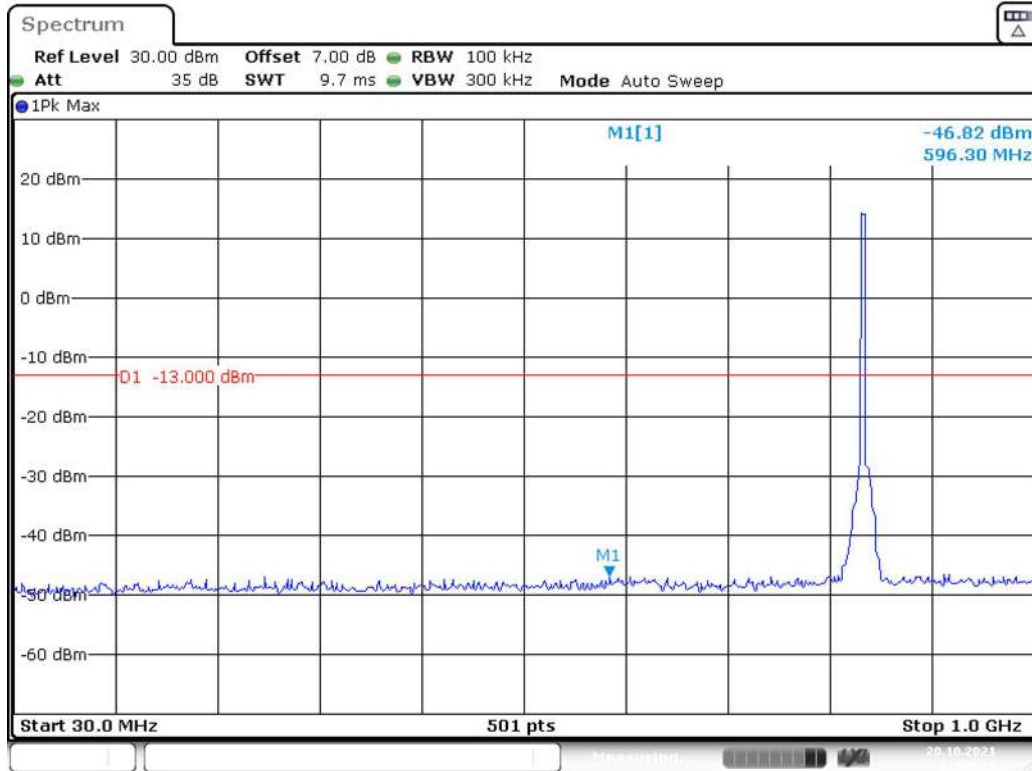

Band 5_5 MHz_Middle_QPSK_RB25#0_1(30MHz-1GHz)