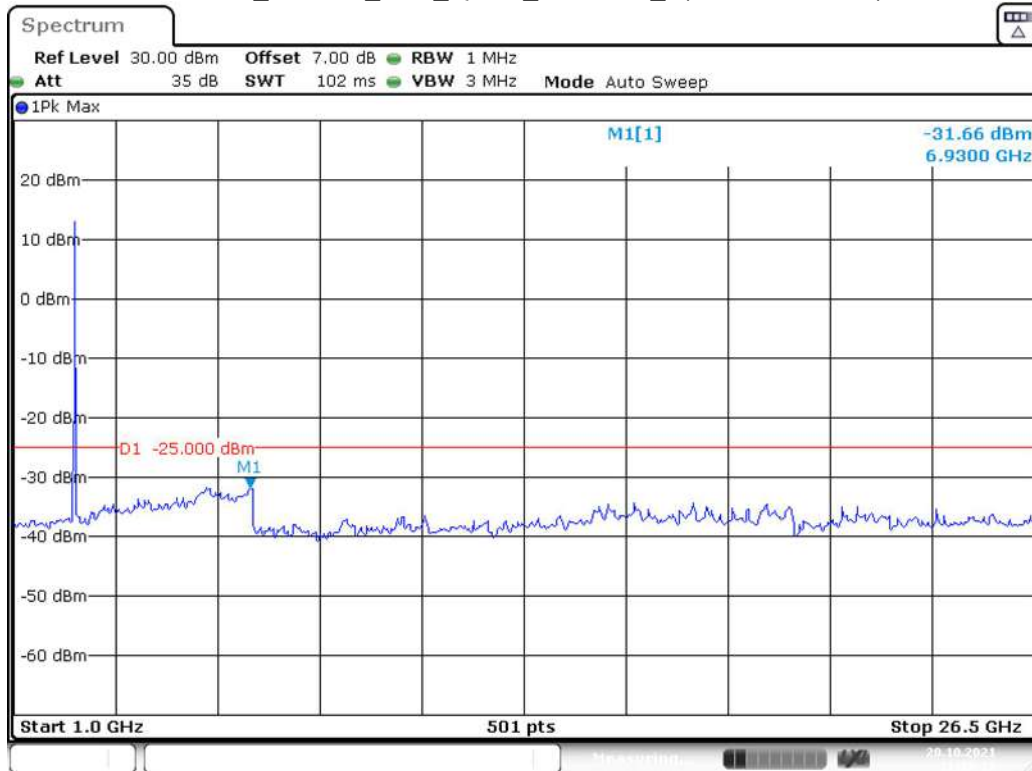

Band 41_15 MHz_High_QPSK_RB75#0_2(1GHz-26.5GHz)

Date: 20.OCT.2021 21:37:14

Band 41_20 MHz_Low_QPSK_RB100#0_1(30MHz-1GHz)

Date: 20.OCT.2021 21:37:48

Band 41_20 MHz_Low_QPSK_RB100#0_2(1GHz-26.5GHz)

Date: 20.OCT.2021 21:38:13