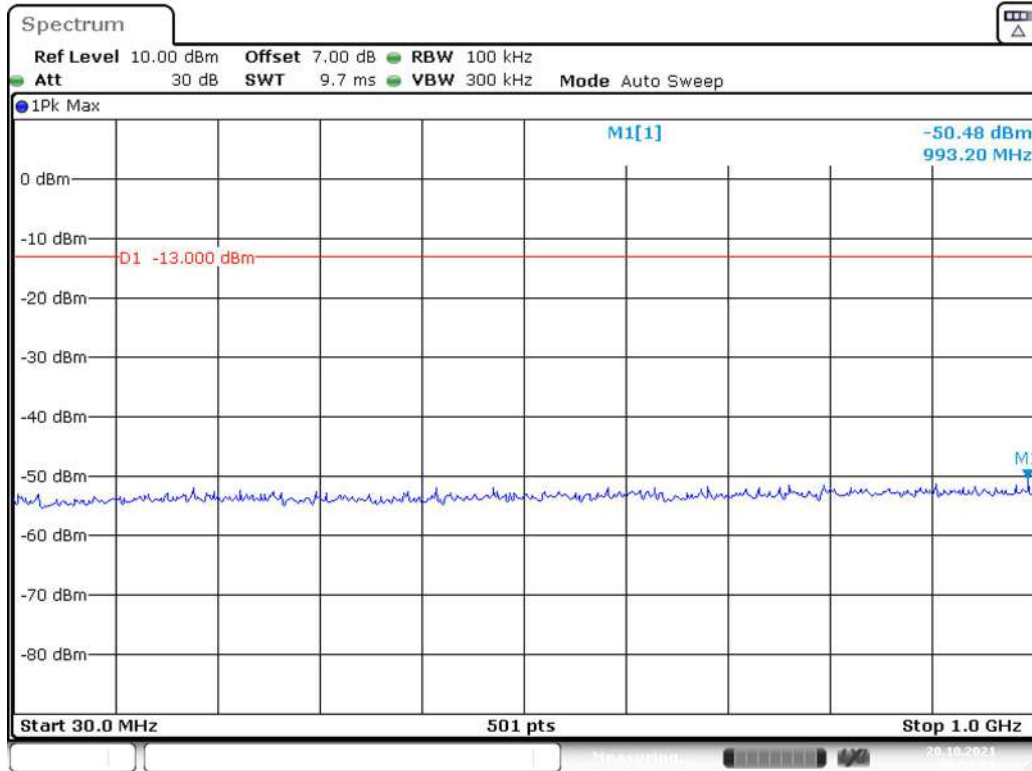

Band 2_20 MHz_Low_QPSK_RB100#0_1(30MHz-1GHz)