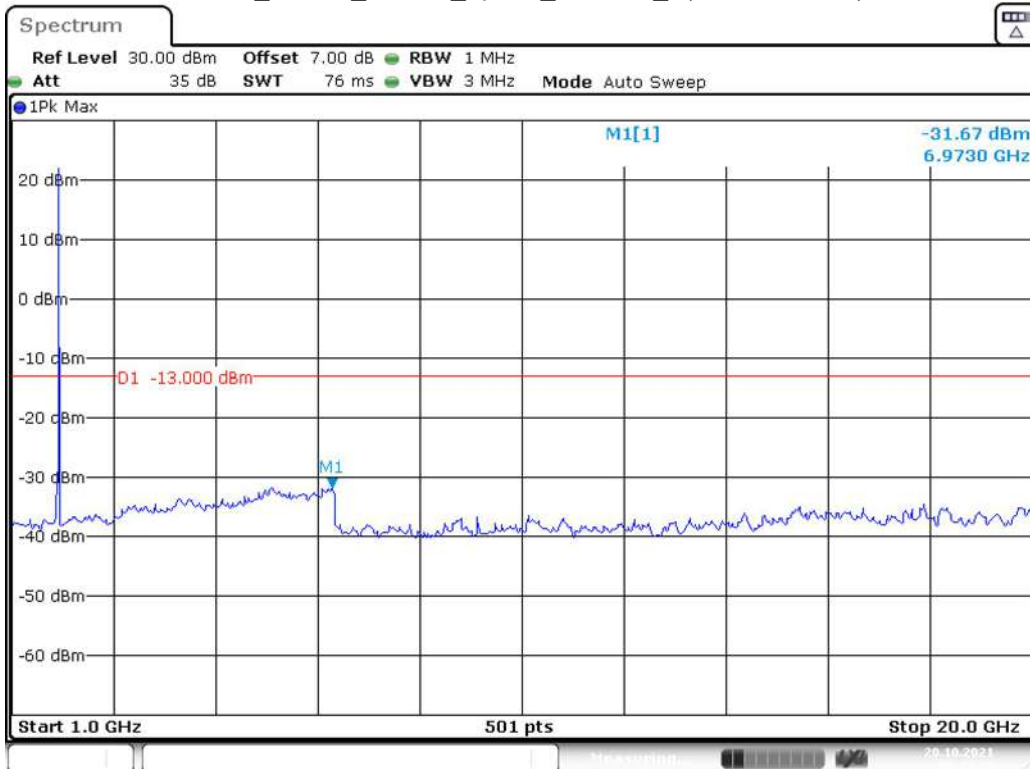

Band 2_3 MHz_Middle_QPSK_RB15#0_2(1GHz-20GHz)

Date: 20.OCT.2021 00:45:26