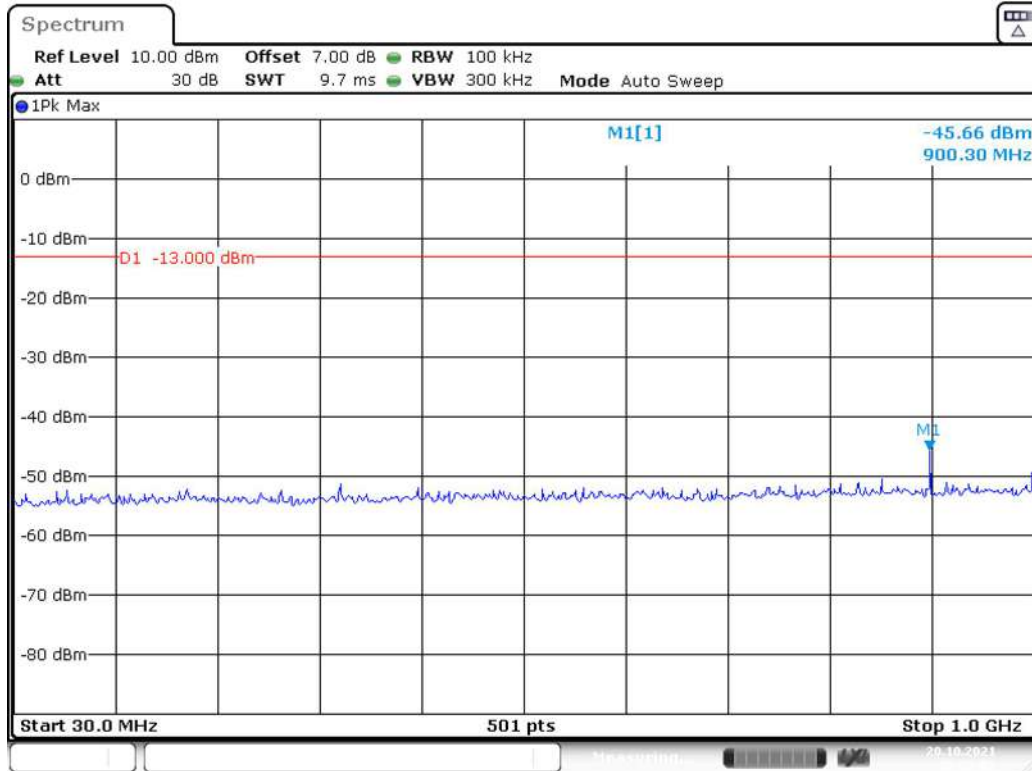

Band 2_10 MHz_High_QPSK_RB50#0_1(30MHz-1GHz)

Date: 20.OCT.2021 00:52:02