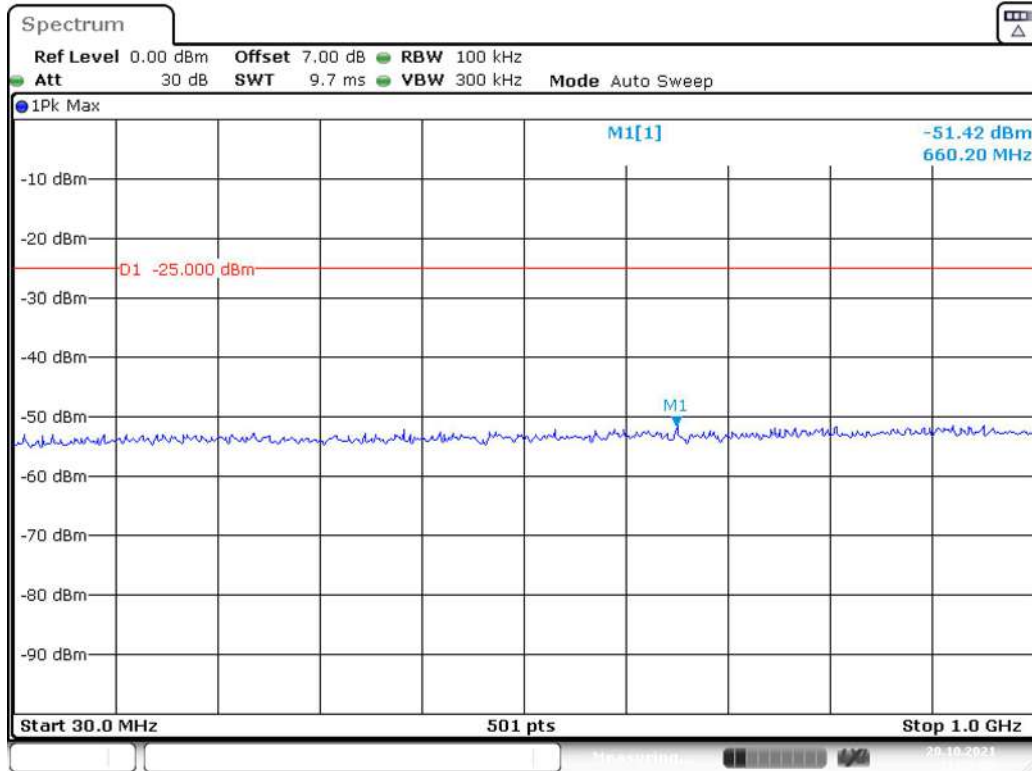

Band 41_15 MHz_Middle_QPSK_RB75#0_1(30MHz-1GHz)