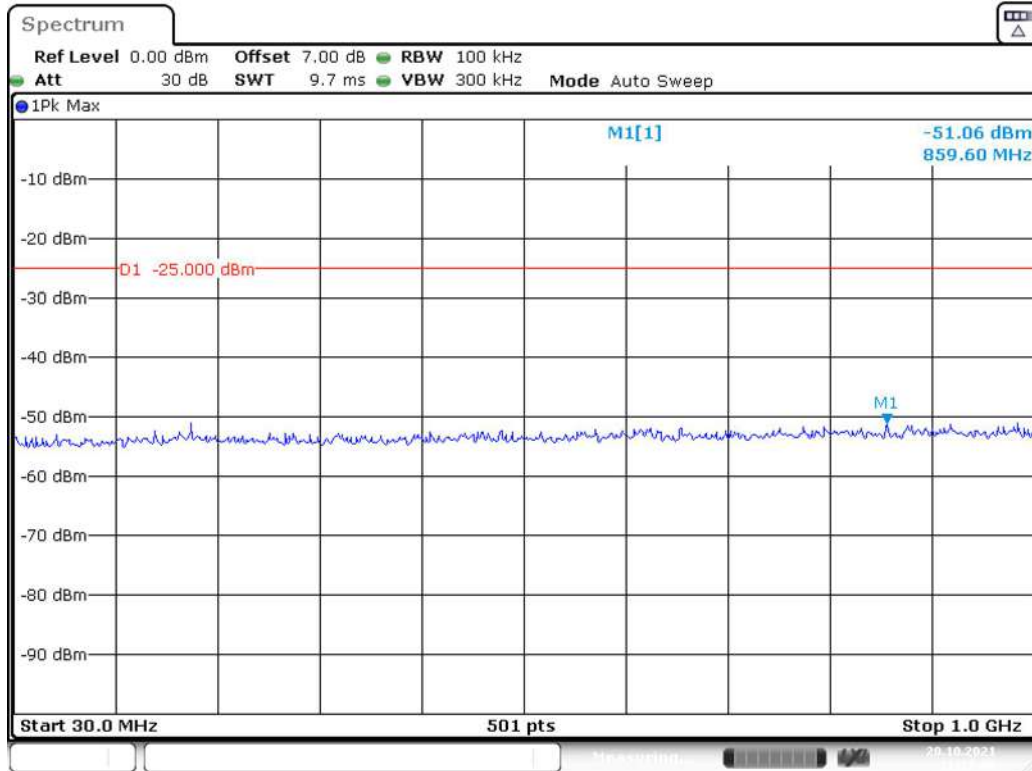

Band 41_20 MHz_Low_QPSK_RB100#0_1(30MHz-1GHz)

Date: 20.OCT.2021 21:37:48