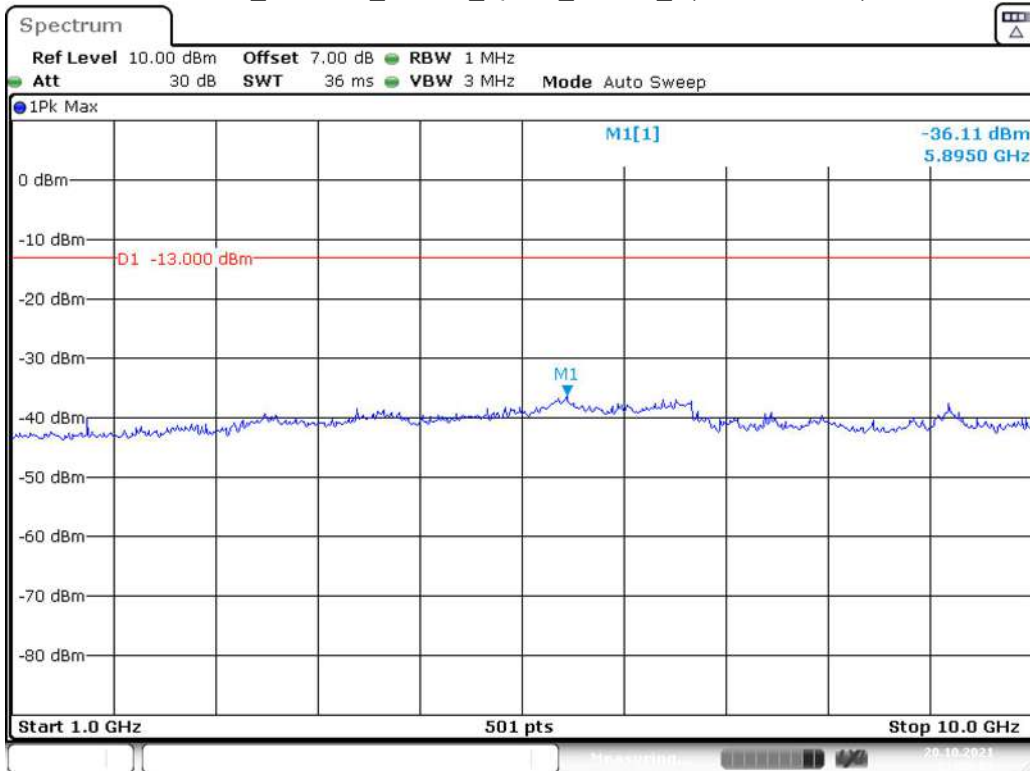

Date: 20.OCT.2021 00:58:03

Band 5_1.4 MHz_Low_QPSK_RB6#0_1(30MHz-1GHz)

Band 5_1.4 MHz_Low_QPSK_RB6#0_2(1GHz-10GHz)

Band 5_1.4 MHz_Middle_QPSK_RB6#0_1(30MHz-1GHz)

Band 5_1.4 MHz_Middle_QPSK_RB6#0_2(1GHz-10GHz)