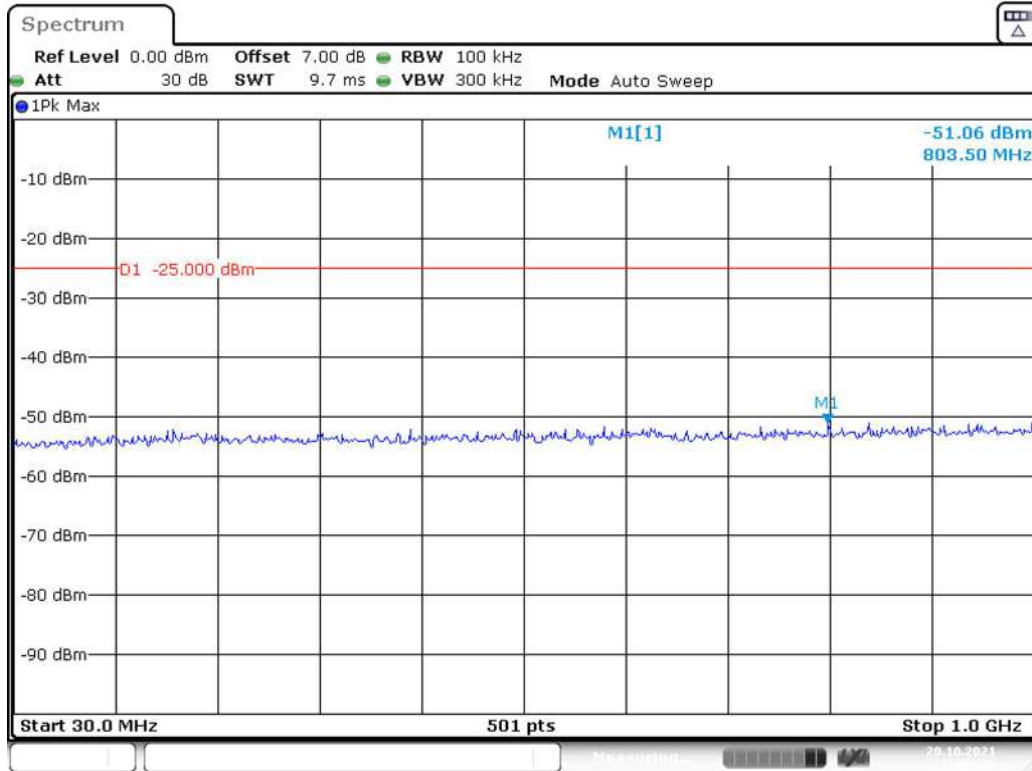

Band 41_15 MHz_Low_QPSK_RB75#0_2(1GHz-26.5GHz)

Band 41_15 MHz_Middle_QPSK_RB75#0_1(30MHz-1GHz)

Band 41_15 MHz_Middle_QPSK_RB75#0_2(1GHz-26.5GHz)

Band 41_15 MHz_High_QPSK_RB75#0_1(30MHz-1GHz)

Date: 20.OCT.2021 21:36:51