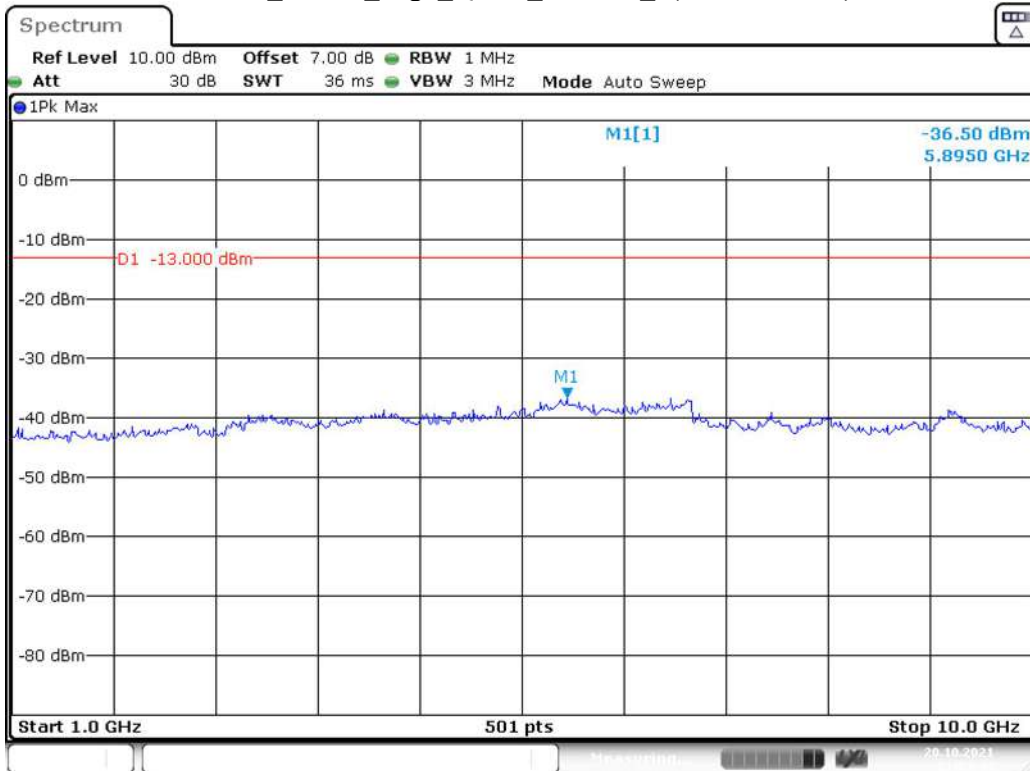

Band 5_3 MHz_High_QPSK_RB15#0_2(1GHz-10GHz)