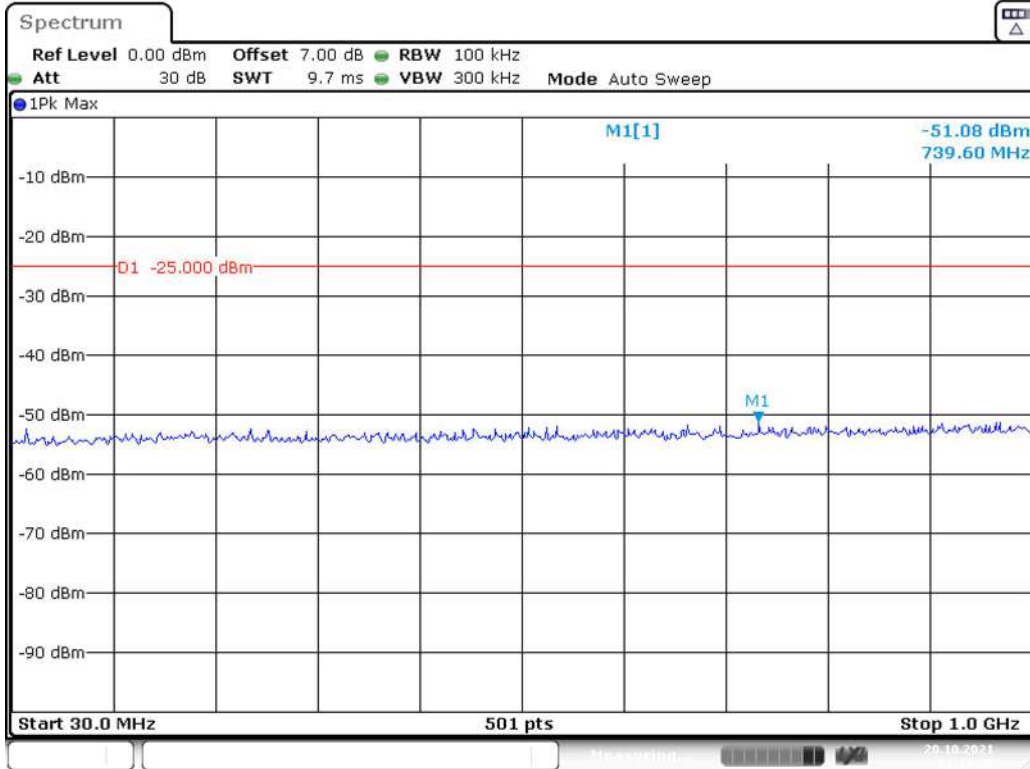

Band 7_20 MHz_Middle_QPSK_RB100#0_1(30MHz-1GHz)

Date: 20.OCT.2021 01:18:58