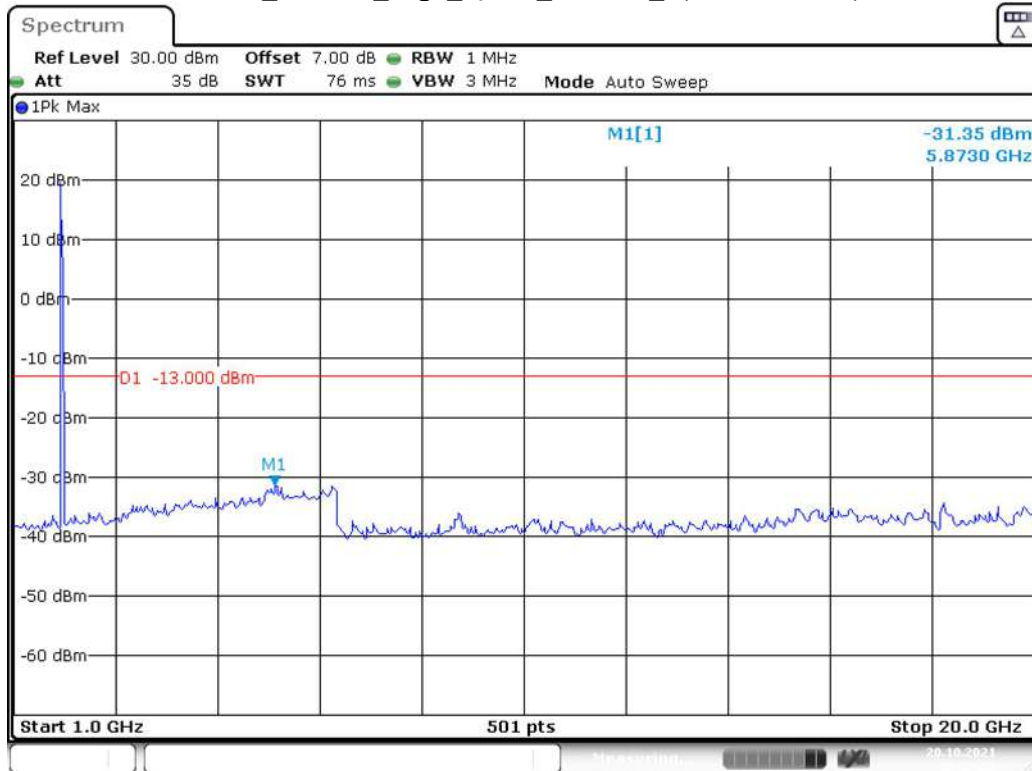

Band 2_10 MHz_High_QPSK_RB50#0_2(1GHz-20GHz)

Date: 20.OCT.2021 00:52:25