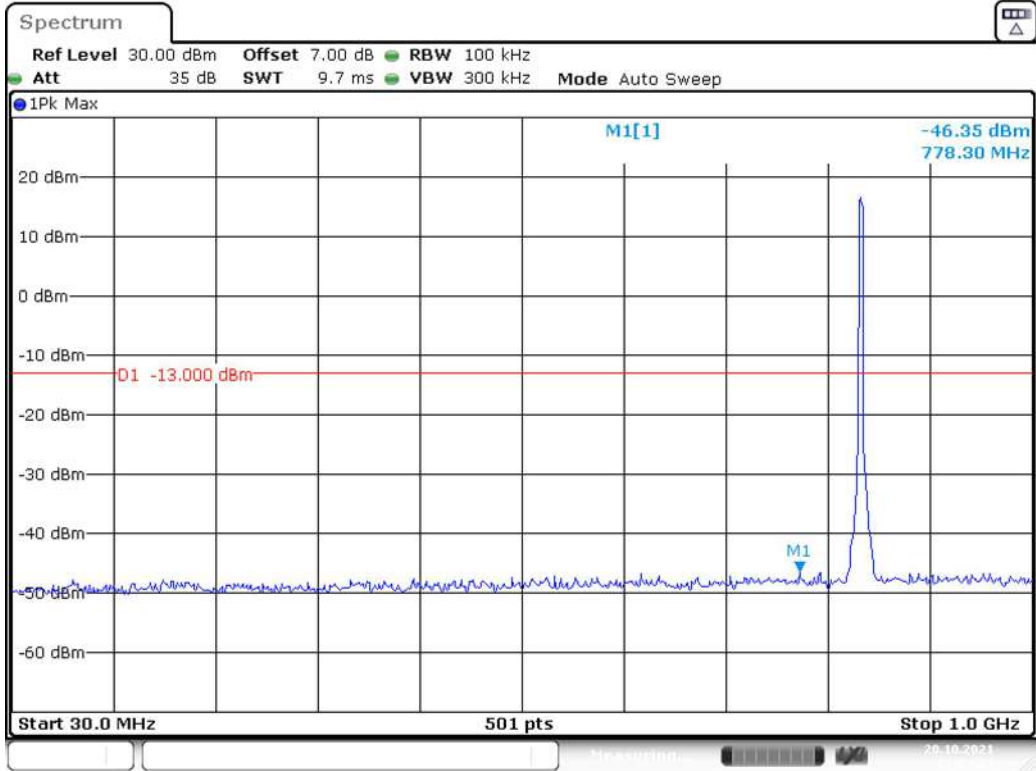

Band 5_1.4 MHz_High_QPSK_RB6#0_1(30MHz-1GHz)

Band 5_1.4 MHz_High_QPSK_RB6#0_2(1GHz-10GHz)

Band 5_3 MHz_Low_QPSK_RB15#0_1(30MHz-1GHz)

Band 5_3 MHz_Low_QPSK_RB15#0_2(1GHz-10GHz)

Band 5_3 MHz_Middle_QPSK_RB15#0_1(30MHz-1GHz)