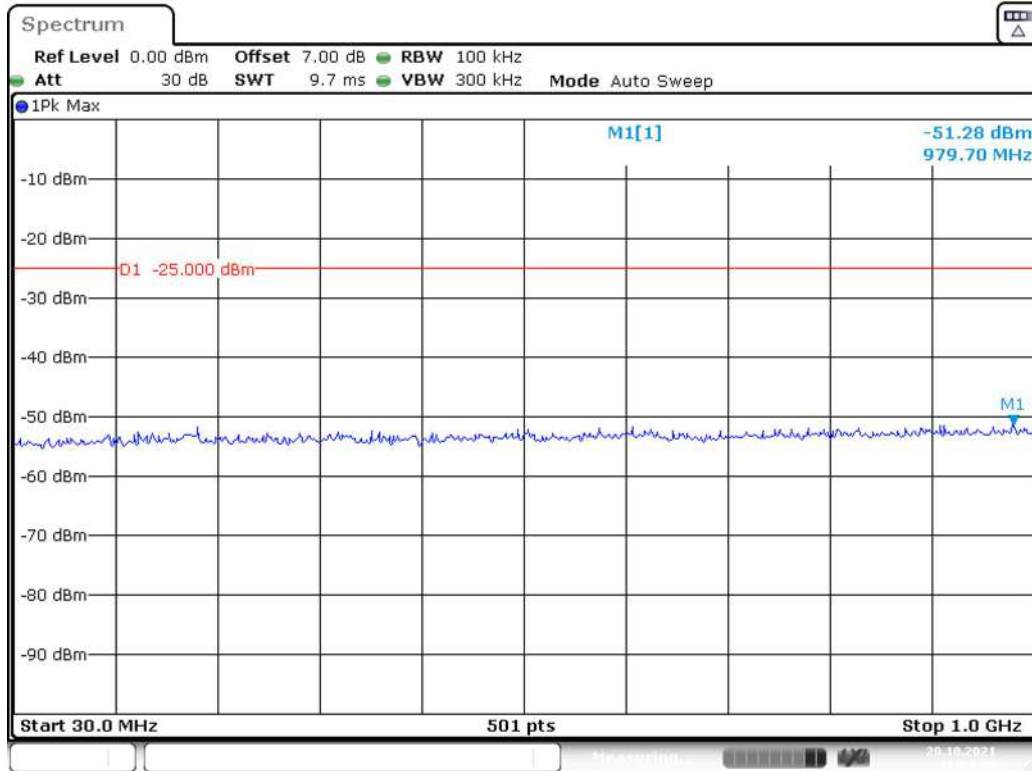

Band 41_10 MHz_High_QPSK_RB50#0_1(30MHz-1GHz)