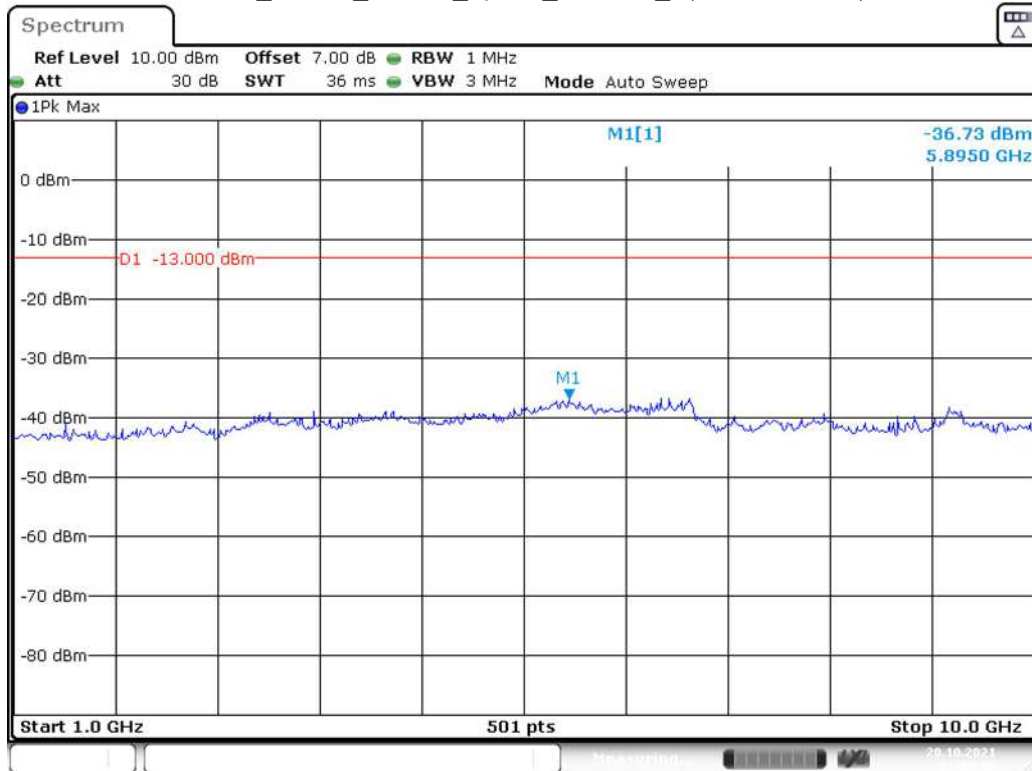

Band 5_5 MHz_Middle_QPSK_RB25#0_2(1GHz-10GHz)