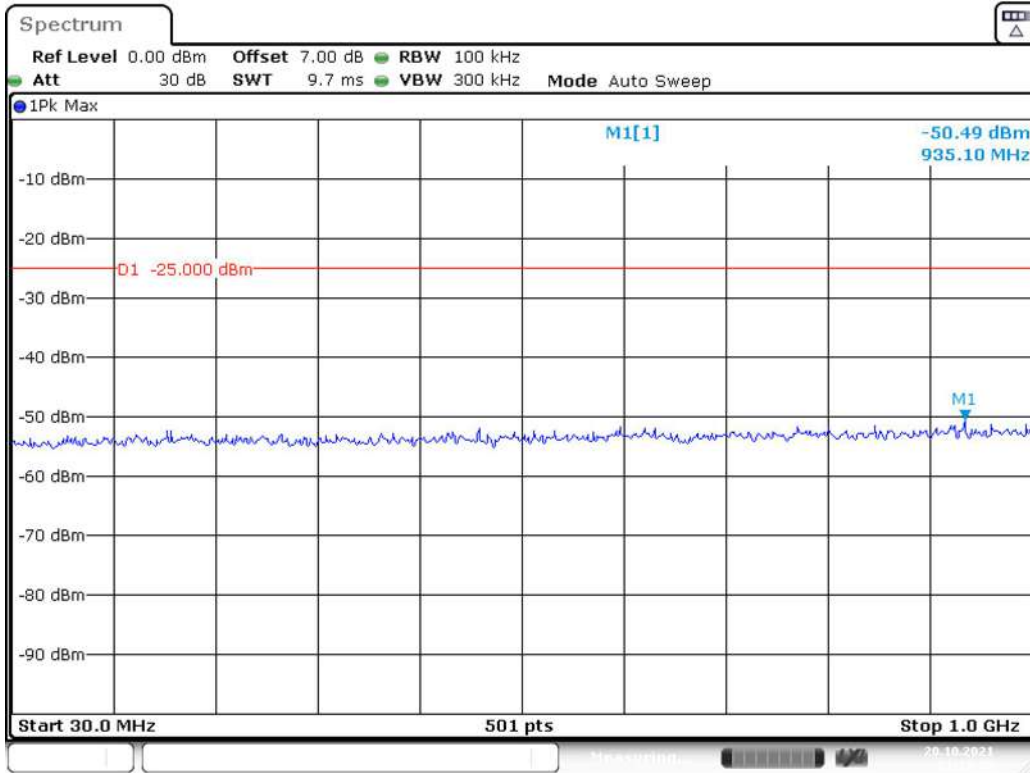

Band 7_5 MHz_Low_QPSK_RB25#0_1(30MHz-1GHz)

Date: 20.OCT.2021 01:10:06