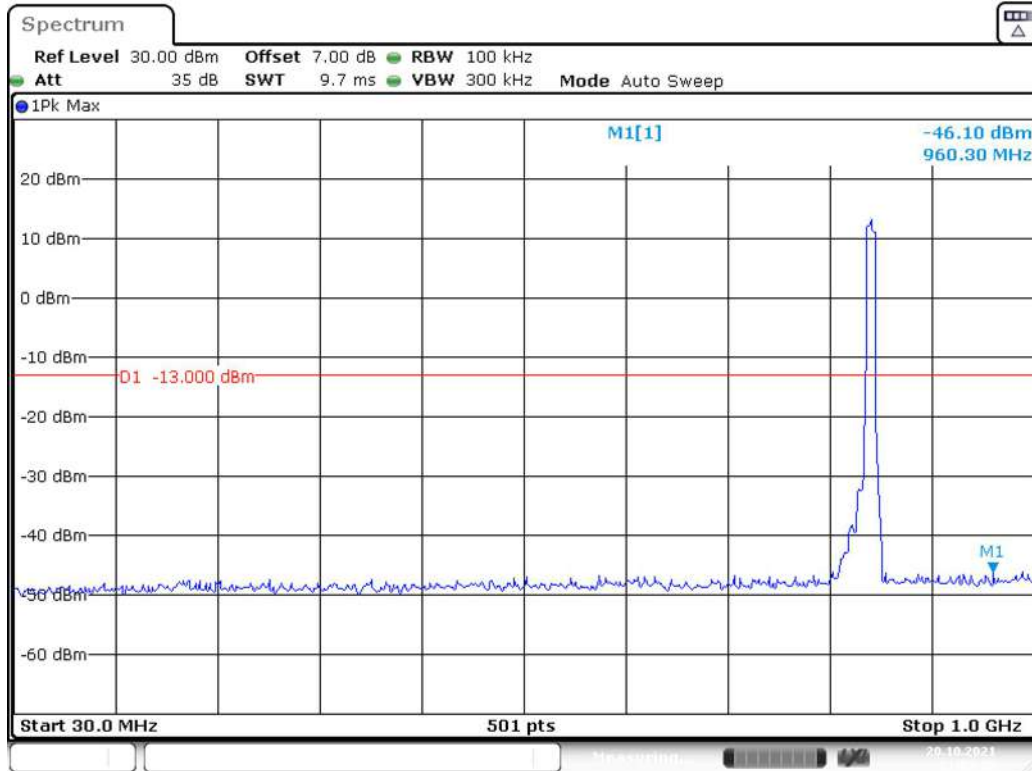

Band 5_10 MHz_High_QPSK_RB50#0_1(30MHz-1GHz)