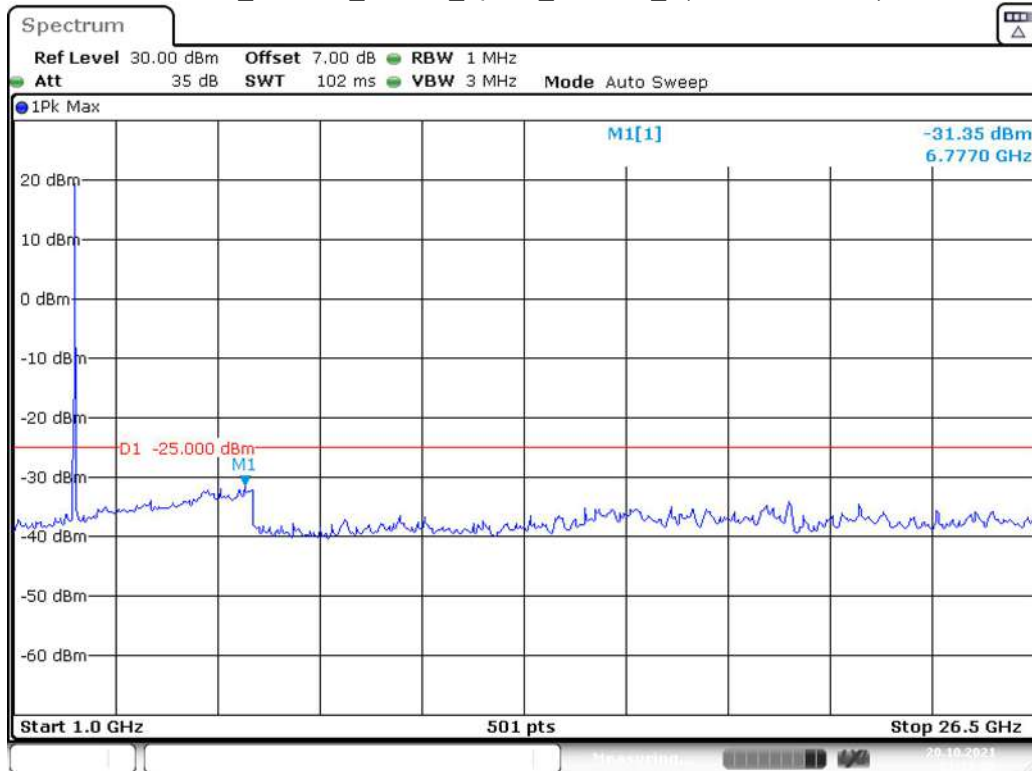

Band 7_10 MHz_Middle_QPSK_RB50#0_2(1GHz-26.5GHz)

Date: 20.OCT.2021 01:13:58