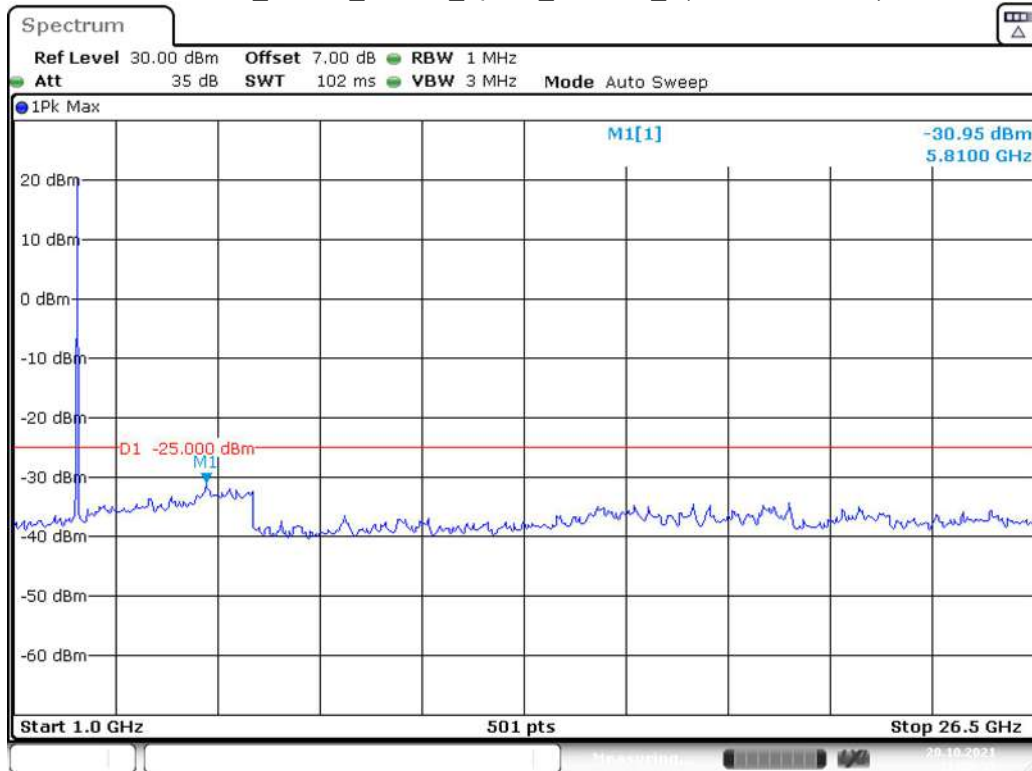

Band 41_5 MHz_Middle_QPSK_RB25#0_2(1GHz-26.5GHz)

Date: 20.OCT.2021 21:30:35