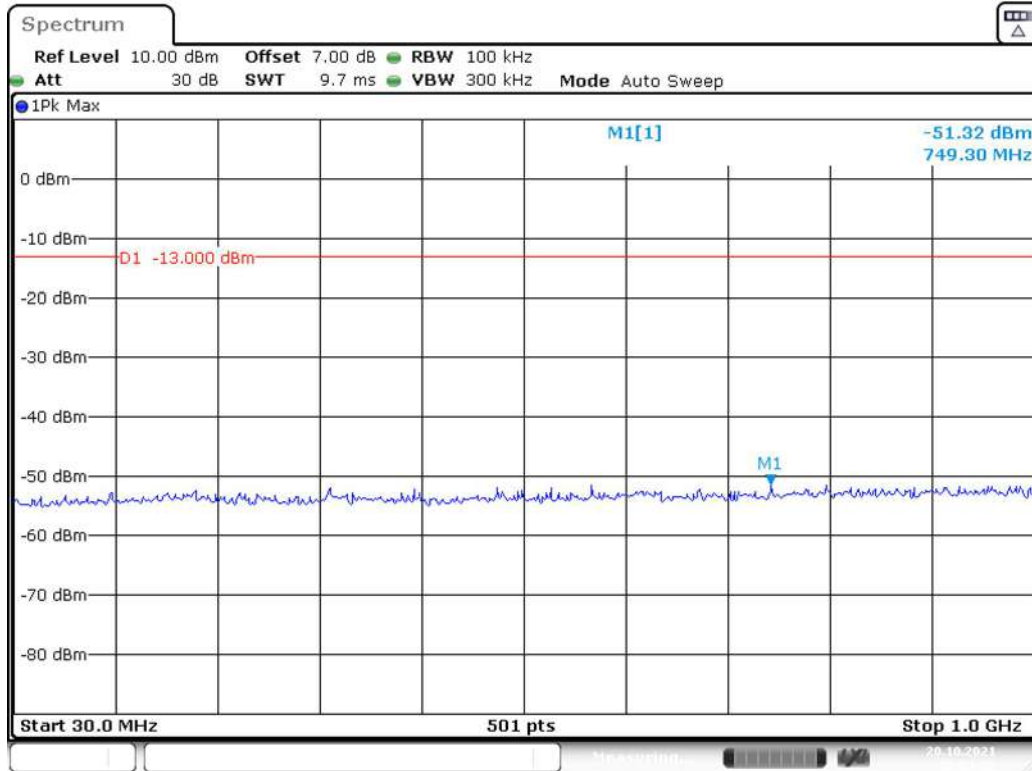

Band 2_15 MHz_Middle_QPSK_RB75#0_1(30MHz-1GHz)