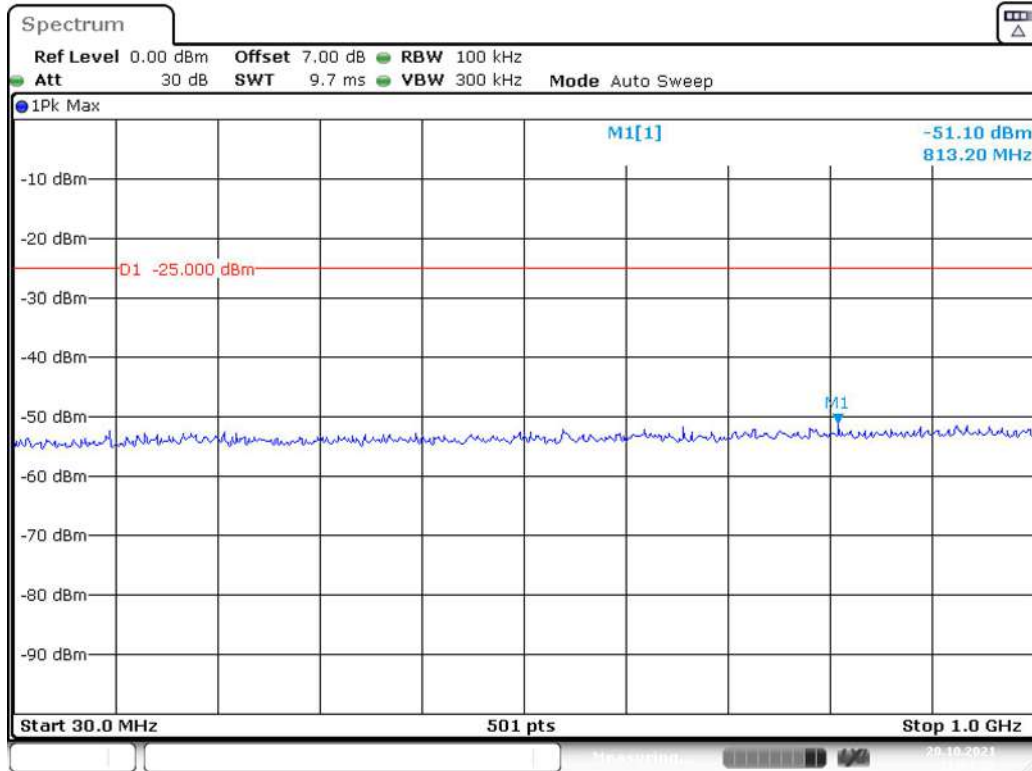

Date: 20.OCT.2021 21:33:00

Band 41_10 MHz_Middle_QPSK_RB50#0_2(1GHz-26.5GHz)

Date: 20.OCT.2021 21:33:22

Band 41_10 MHz_High_QPSK_RB50#0_1(30MHz-1GHz)

Band 41_10 MHz_High_QPSK_RB50#0_2(1GHz-26.5GHz)

Band 41_15 MHz_Low_QPSK_RB75#0_1(30MHz-1GHz)