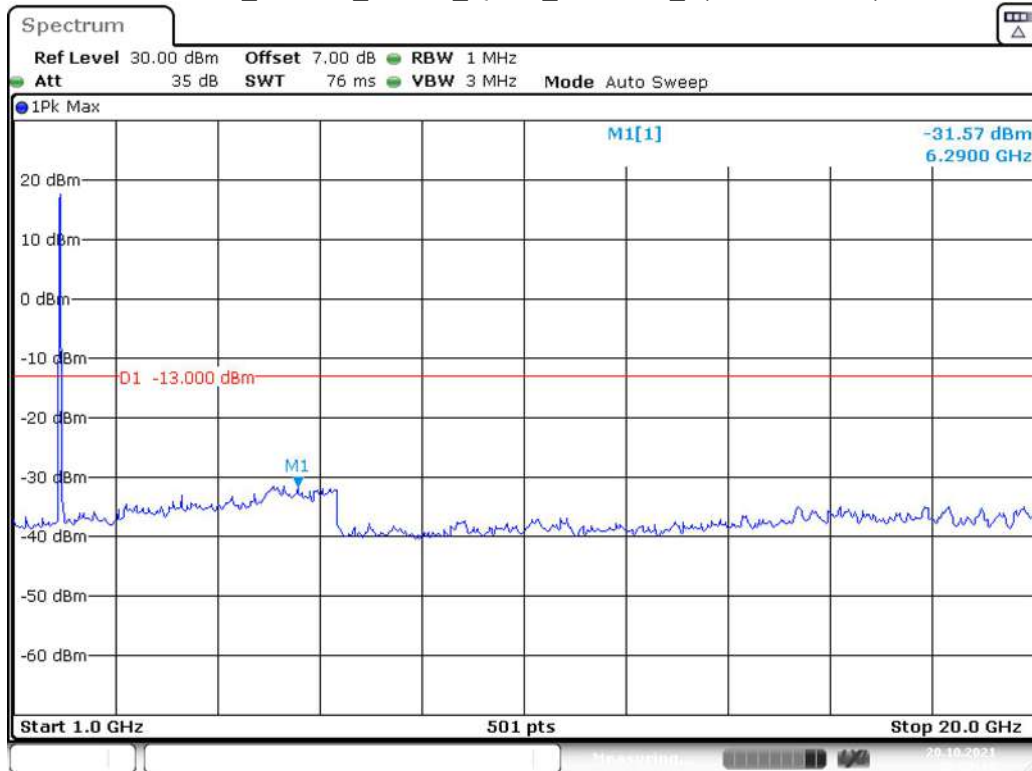

Band 2_20 MHz_Middle_QPSK_RB100#0_2(1GHz-20GHz)

Date: 20.OCT.2021 00:57:14