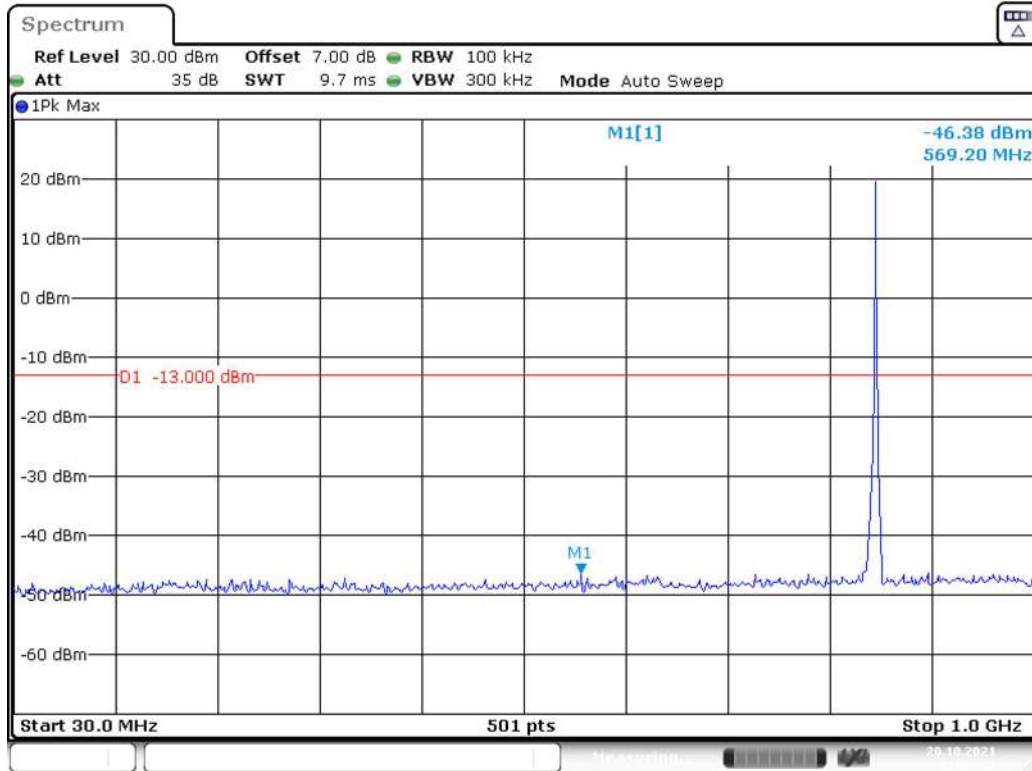

Band 5_1.4 MHz_High_QPSK_RB6#0_1(30MHz-1GHz)