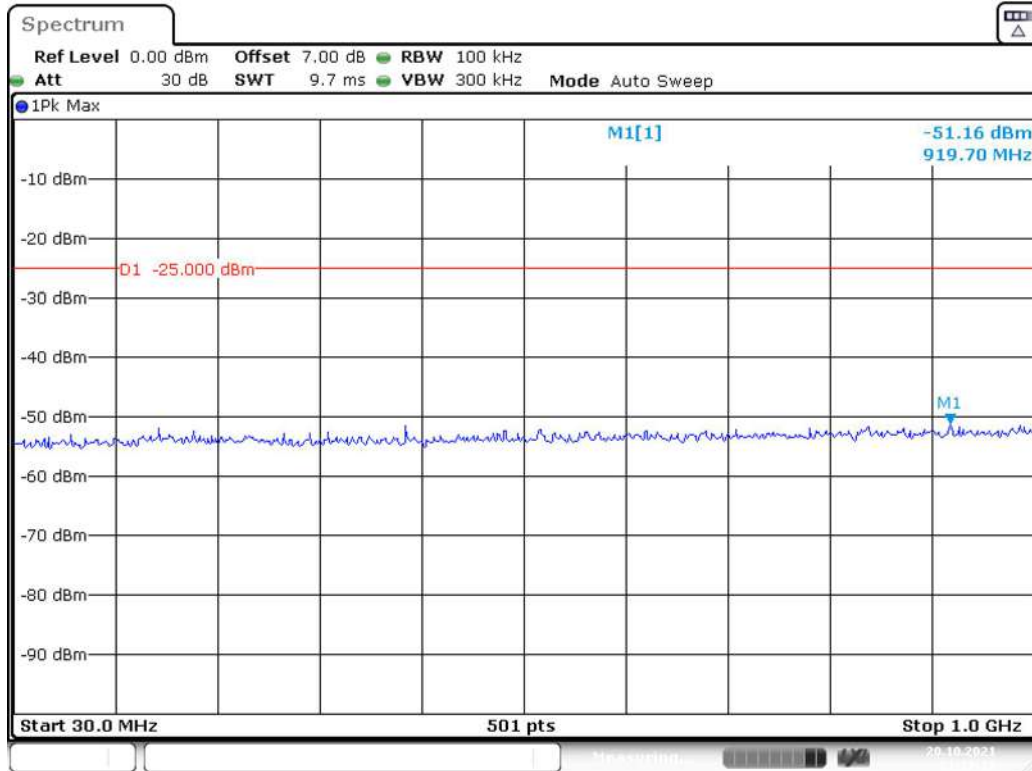

Date: 20.OCT.2021 01:15:39

Band 7_15 MHz_Middle_QPSK_RB75#0_1(30MHz-1GHz)

Date: 20.OCT.2021 01:16:16

Band 7_15 MHz_Middle_QPSK_RB75#0_2(1GHz-26.5GHz)

Date: 20.OCT.2021 01:16:41

Band 7_15 MHz_High_QPSK_RB75#0_1(30MHz-1GHz)