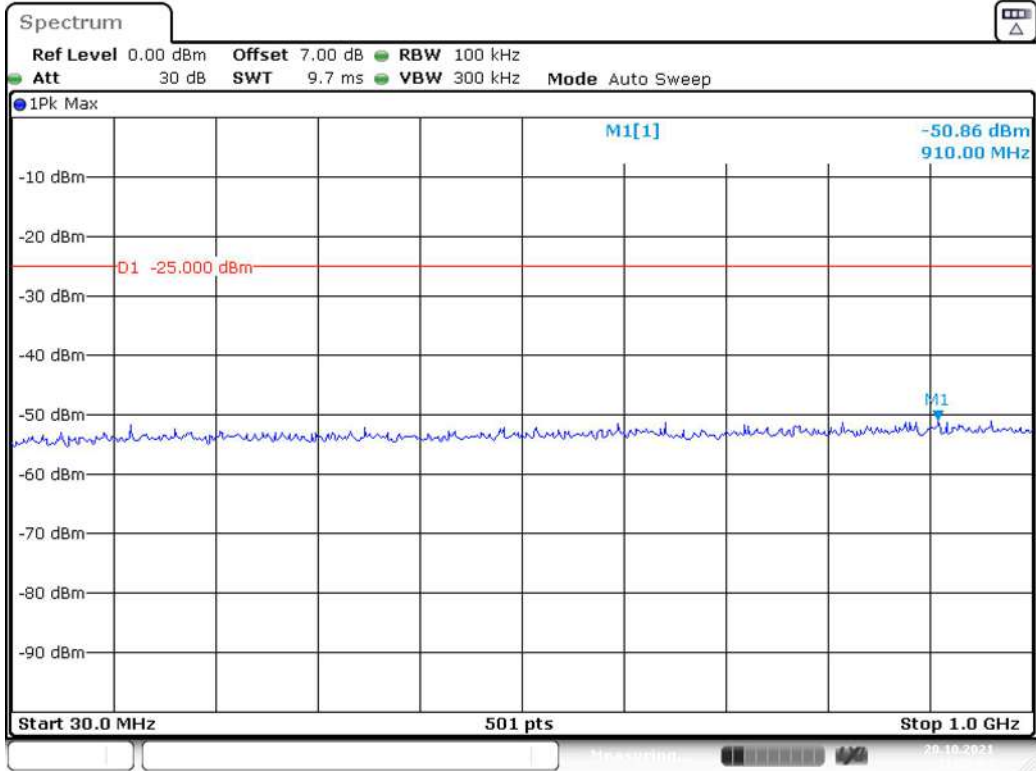

Band 41_10 MHz_Low_QPSK_RB50#0_1(30MHz-1GHz)

Date: 20.OCT.2021 21:32:04