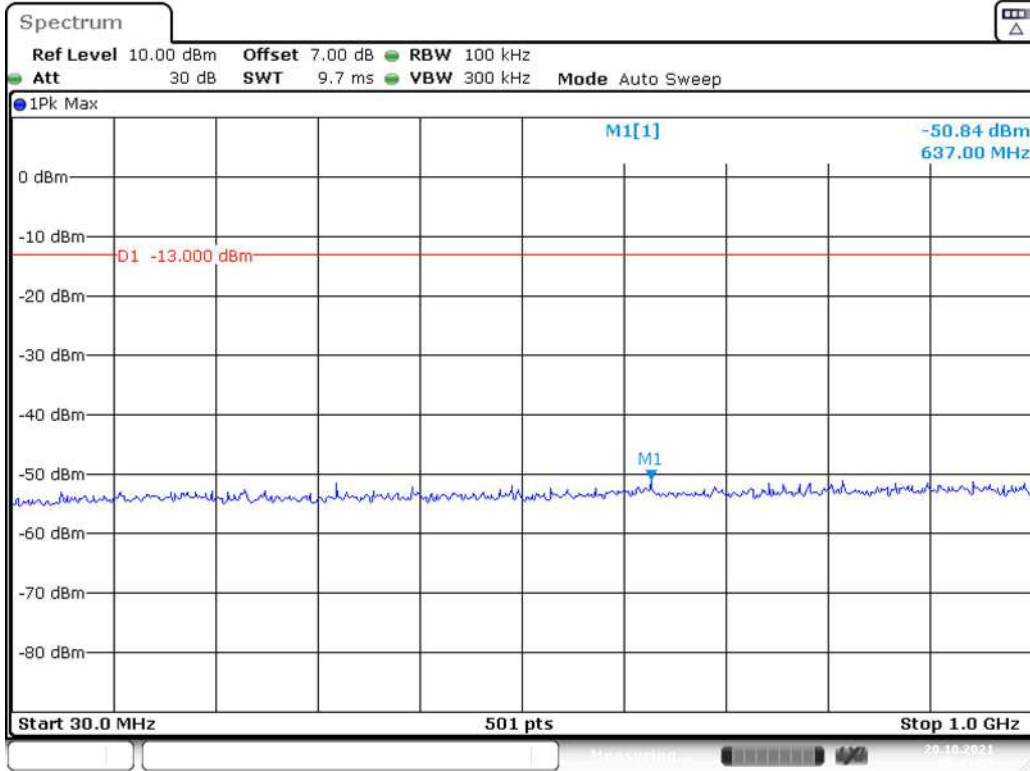

Band 2_3 MHz_High_QPSK_RB15#0_1(30MHz-1GHz)

Date: 20.OCT.2021 00:45:55