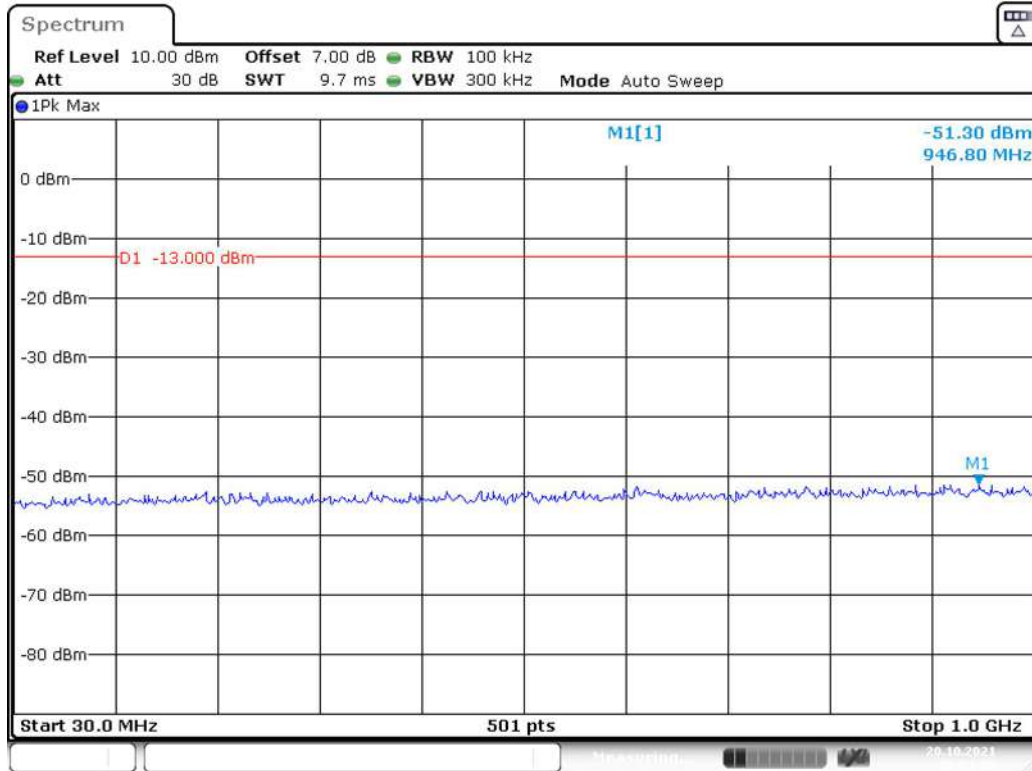

Date: 20.OCT.2021 00:51:25

Band 2_10 MHz_High_QPSK_RB50#0_1(30MHz-1GHz)

Date: 20.OCT.2021 00:52:02

Band 2_10 MHz_High_QPSK_RB50#0_2(1GHz-20GHz)

Date: 20.OCT.2021 00:52:25

Band 2_15 MHz_Low_QPSK_RB75#0_1(30MHz-1GHz)