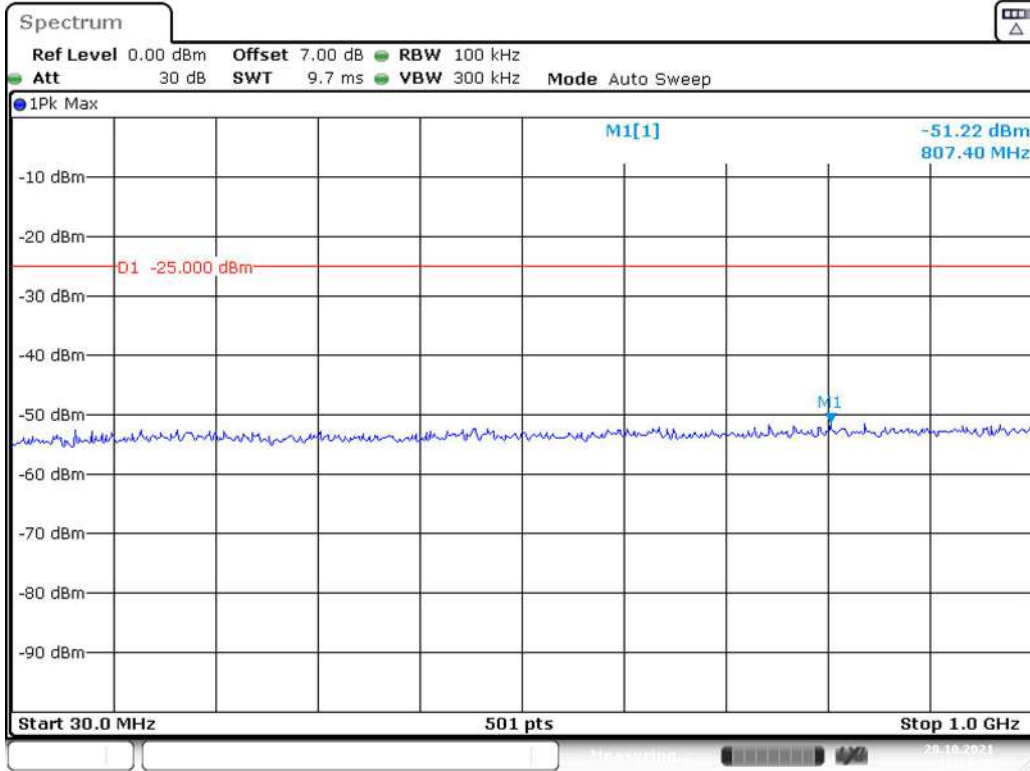

Band 41_20 MHz_Middle_QPSK_RB100#0_1(30MHz-1GHz)

Date: 20.OCT.2021 21:38:49

Band 41_20 MHz_Middle_QPSK_RB100#0_2(1GHz-26.5GHz)

Date: 20.OCT.2021 21:39:15

Band 41_20 MHz_High_QPSK_RB100#0_1(30MHz-1GHz)

Date: 20.OCT.2021 21:39:47