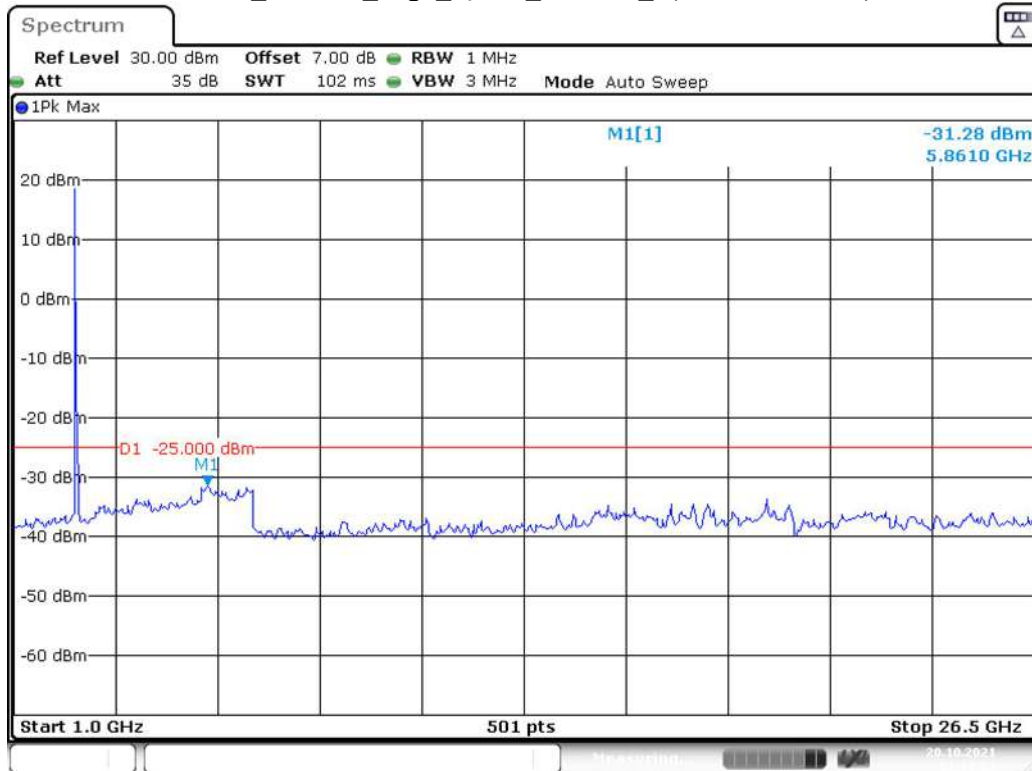

Band 7_10 MHz_High_QPSK_RB50#0_2(1GHz-26.5GHz)

Date: 20.OCT.2021 01:14:51