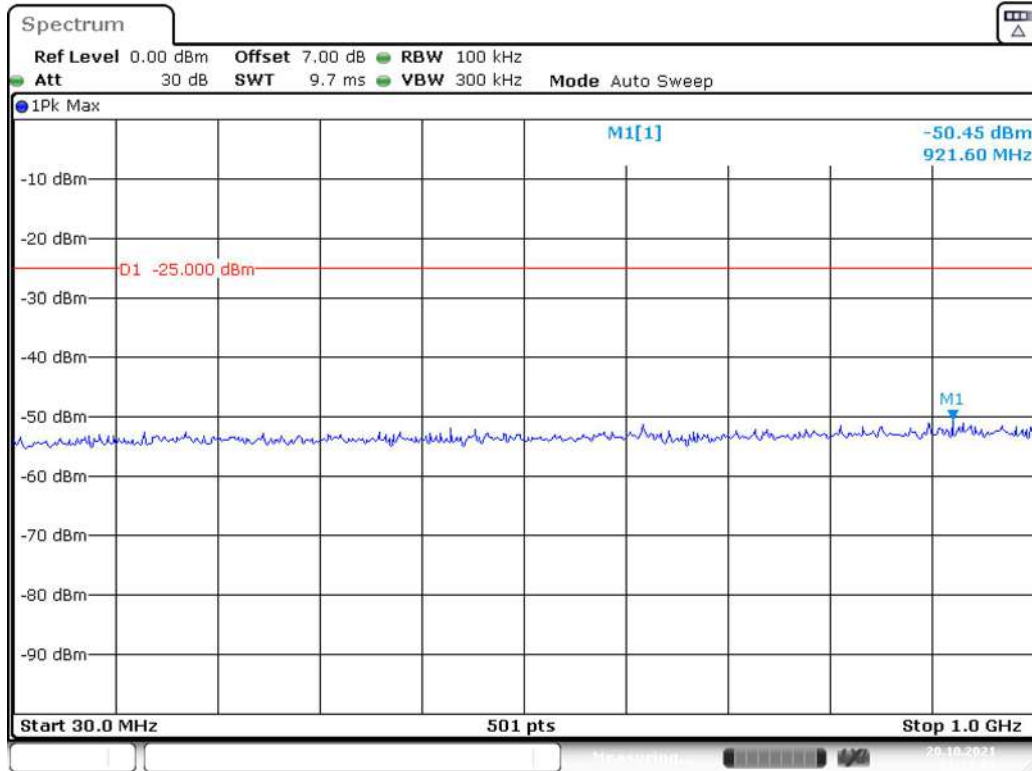

Band 7_20 MHz_Low_QPSK_RB100#0_1(30MHz-1GHz)

Date: 20.OCT.2021 01:18:05