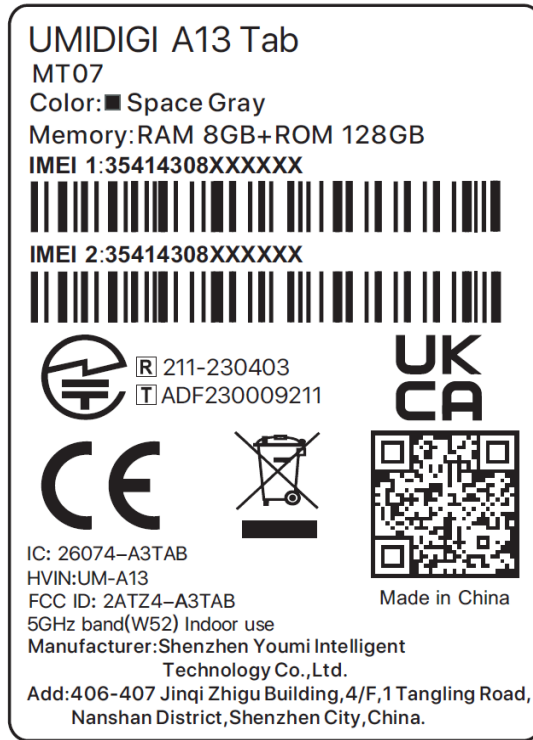

### FCC ID Label

### FCC ID Label Location Information

The label shown shall be permanently affixed at a conspicuous location on the device and be readily visible to the user at the time purchase (Labeling requirements per 2.925)