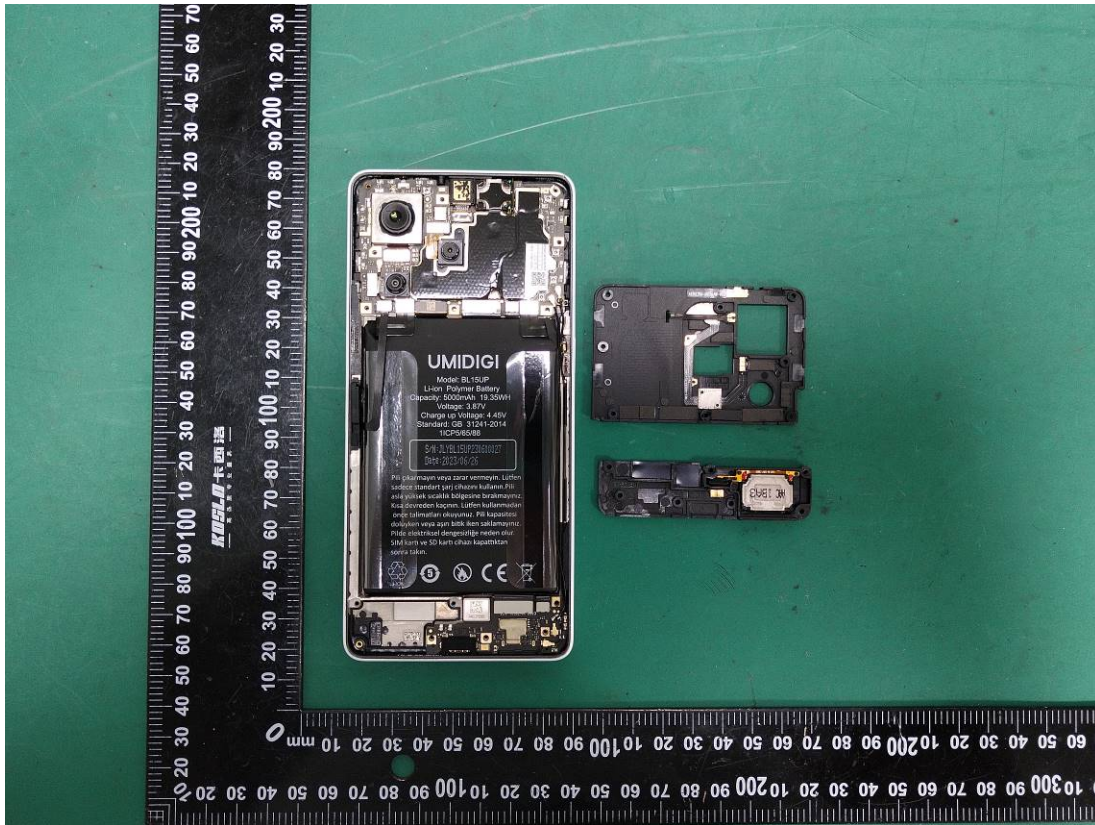

EXHIBIT C - EUT INTERNAL PHOTOGRAPHS

NFC Antenna

ANT2:N77/N78; ANT6:GPS&WIFI&BT(only for Receive)

ANT3:WWAN Antenna&5G NR Antenna; ANT4: N77/N78(only for Receive)

ANT0& ANT1:WWAN Antenna&5G NR Antenna

ANT5:N77/N78(only for Receive); ANT7:GPS&WIFI&BT(Main)