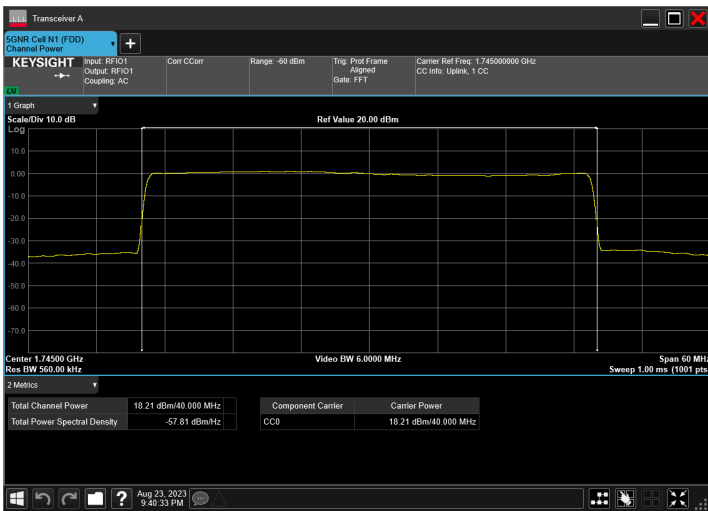

n66_40MHz_15kHz_1745MHz_CP-OFDM QPSK_RB1@214

n66_40MHz_15kHz_1745MHz_CP-OFDM QPSK_RB216@0

n66_40MHz_15kHz_1745MHz_CP-OFDM 16 QAM_RB216@0

n66_40MHz_15kHz_1745MHz_CP-OFDM 64 QAM_RB216@0

n66_40MHz_15kHz_1745MHz_CP-OFDM 256 QAM_RB216@0