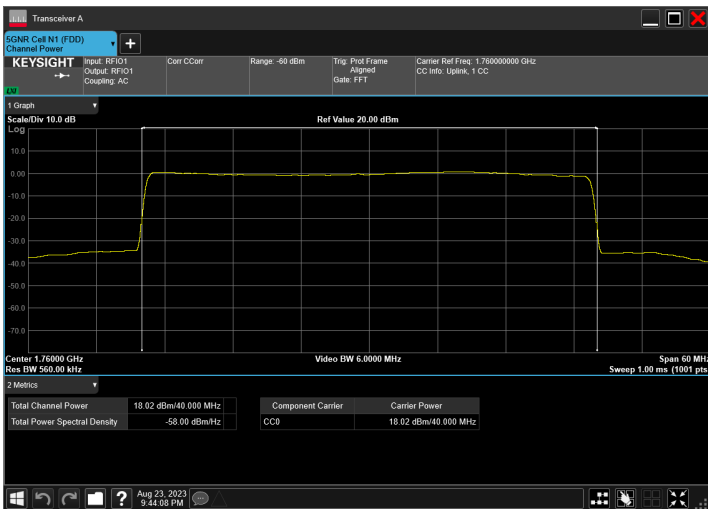

n66_40MHz_15kHz_1760MHz_CP-OFDM 64 QAM_RB216@0