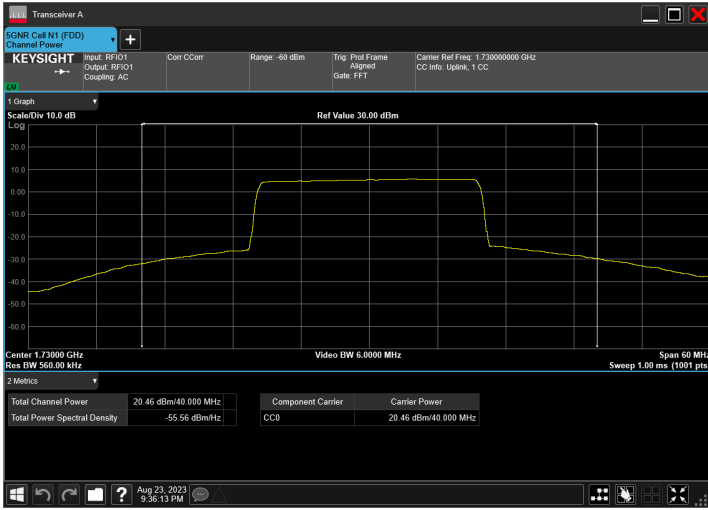

n66_40MHz_15kHz_1730MHz_CP-OFDM QPSK_RB108@54

n66_40MHz_15kHz_1730MHz_CP-OFDM QPSK_RB1@214

n66_40MHz_15kHz_1730MHz_CP-OFDM QPSK_RB216@0

n66_40MHz_15kHz_1730MHz_CP-OFDM 16 QAM_RB216@0

n66_40MHz_15kHz_1730MHz_CP-OFDM 64 QAM_RB216@0