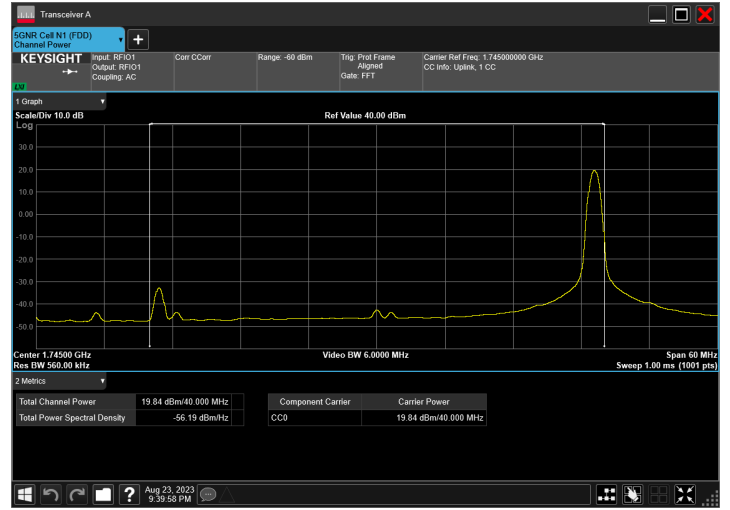

n66_40MHz_15kHz_1745MHz_CP-OFDM 16 QAM_RB216@0

n66_40MHz_15kHz_1745MHz_CP-OFDM QPSK_RB1@214