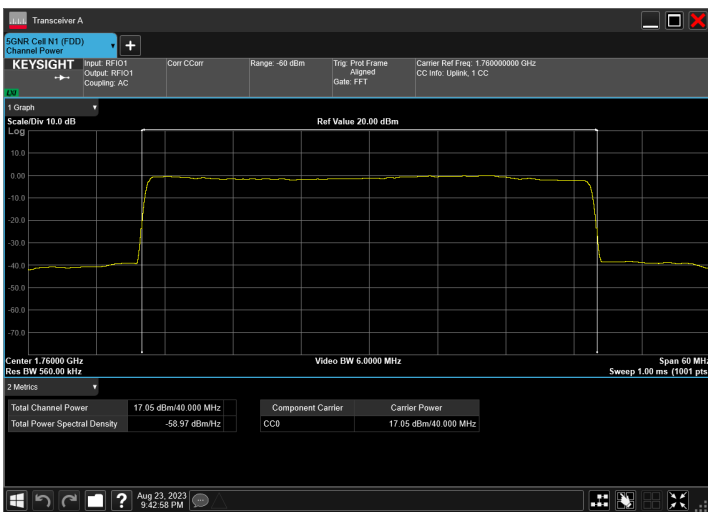

n66_40MHz_15kHz_1760MHz_CP-OFDM QPSK_RB108@54

n66_40MHz_15kHz_1760MHz_DFT-s-OFDM 256
QAM_RB216@0