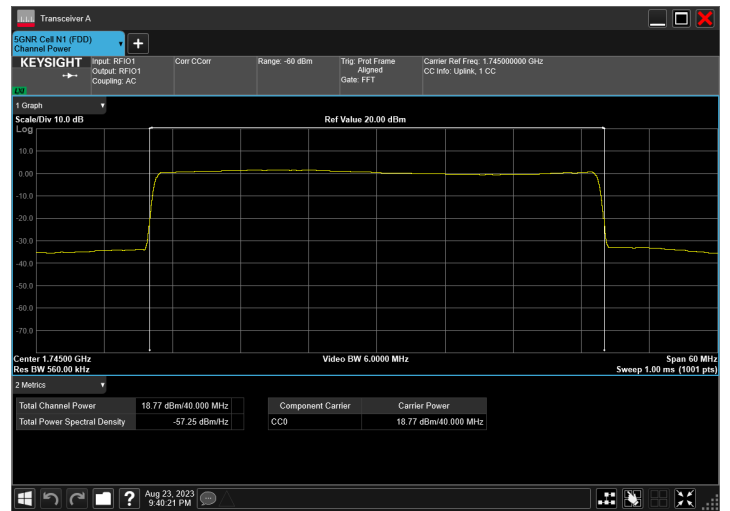

n66_40MHz_15kHz_1745MHz_CP-OFDM 256 QAM_RB216@0

n66_40MHz_15kHz_1745MHz_CP-OFDM 16 QAM_RB216@0