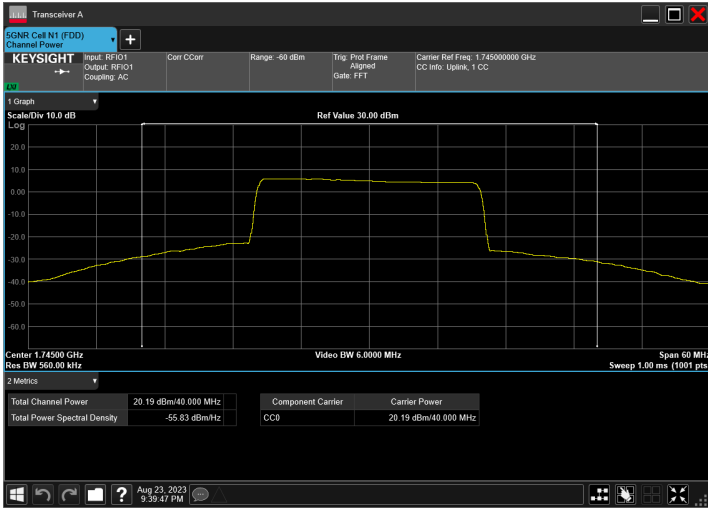

n66_40MHz_15kHz_1745MHz_DFT-s-OFDM 16
QAM_RB216@0

n66_40MHz_15kHz_1745MHz_DFT-s-OFDM 64
QAM_RB216@0

n66_40MHz_15kHz_1745MHz_DFT-s-OFDM 256
QAM_RB216@0

n66_40MHz_15kHz_1745MHz_CP-OFDM QPSK_RB1@1

n66_40MHz_15kHz_1745MHz_CP-OFDM QPSK_RB108@54