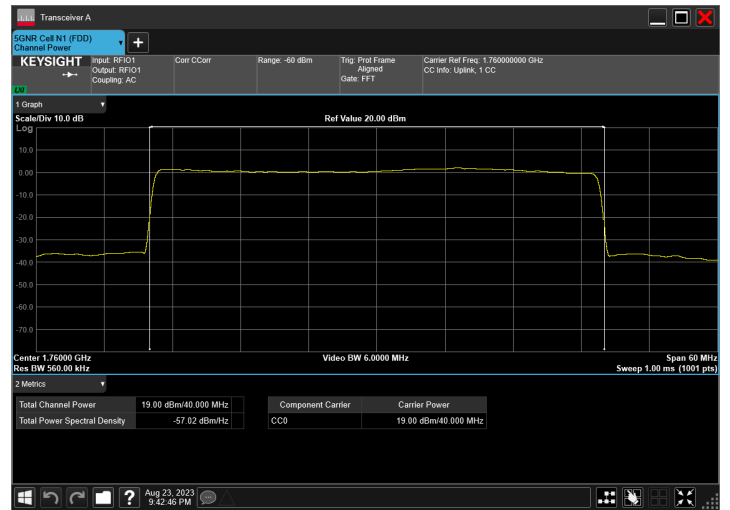

n66_40MHz_15kHz_1760MHz_CP-OFDM QPSK_RB1@1

n66_40MHz_15kHz_1760MHz_DFT-s-OFDM 64
QAM_RB216@0