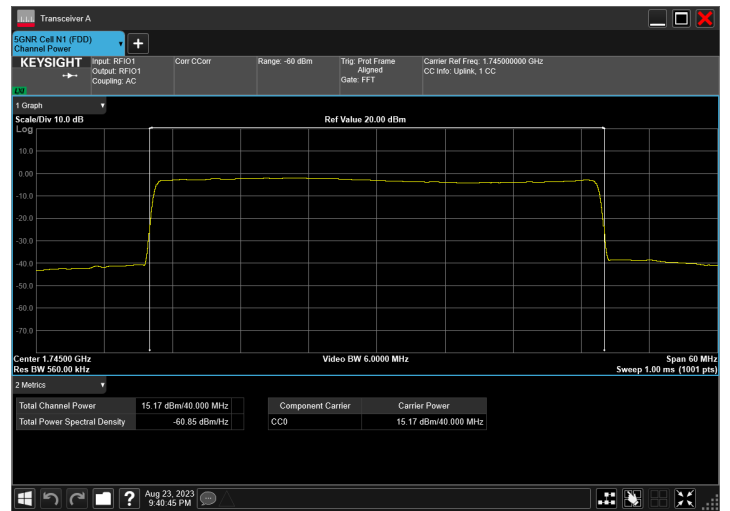

n66_40MHz_15kHz_1745MHz_CP-OFDM QPSK_RB1@214

n66_40MHz_15kHz_1745MHz_CP-OFDM QPSK_RB216@0

n66_40MHz_15kHz_1745MHz_CP-OFDM 16 QAM_RB216@0

n66_40MHz_15kHz_1745MHz_CP-OFDM 64 QAM_RB216@0

n66_40MHz_15kHz_1745MHz_CP-OFDM 256 QAM_RB216@0