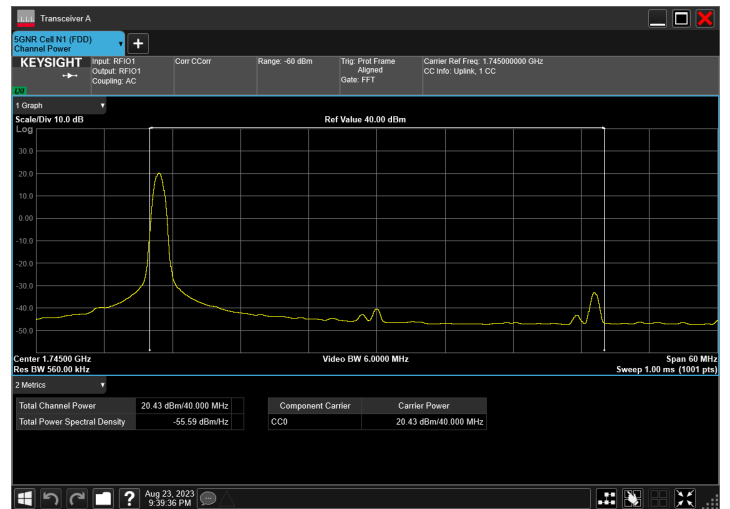

n66_40MHz_15kHz_1745MHz_DFT-s-OFDM 16
QAM_RB216@0

n66_40MHz_15kHz_1745MHz_DFT-s-OFDM 64
QAM_RB216@0

n66_40MHz_15kHz_1745MHz_DFT-s-OFDM 256
QAM_RB216@0

n66_40MHz_15kHz_1745MHz_CP-OFDM QPSK_RB1@1

n66_40MHz_15kHz_1745MHz_CP-OFDM QPSK_RB108@54