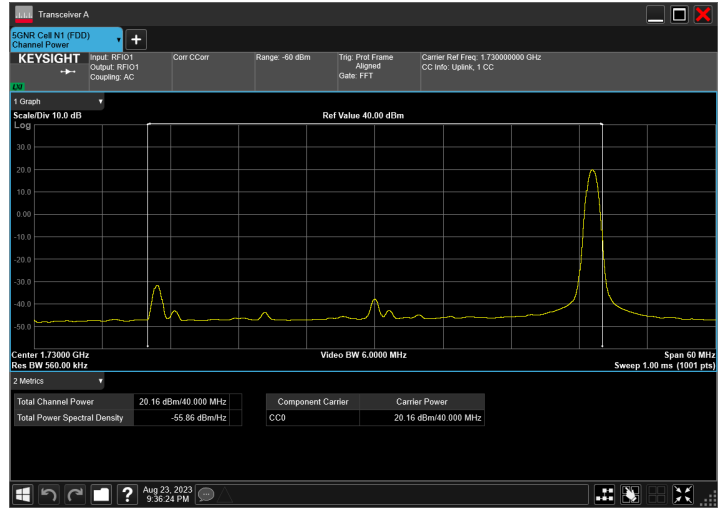

n66_40MHz_15kHz_1730MHz_CP-OFDM QPSK_RB108@54

n66_40MHz_15kHz_1730MHz_CP-OFDM QPSK_RB1@214

n66_40MHz_15kHz_1730MHz_CP-OFDM QPSK_RB216@0

n66_40MHz_15kHz_1730MHz_CP-OFDM 16 QAM_RB216@0

n66_40MHz_15kHz_1730MHz_CP-OFDM 64 QAM_RB216@0