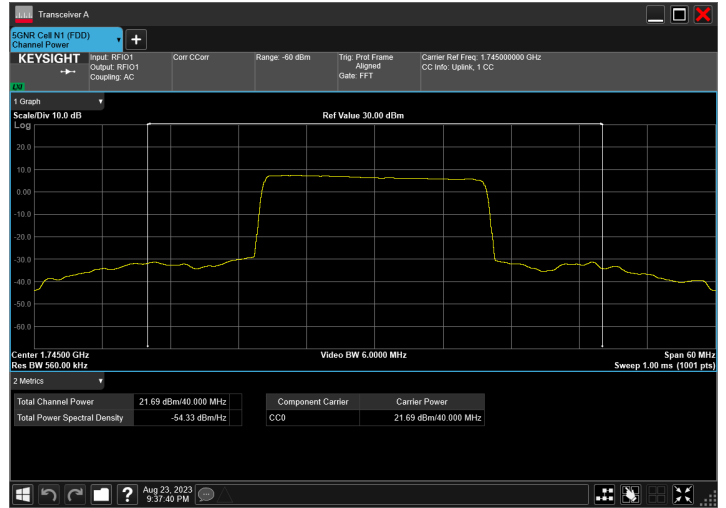

n66_40MHz_15kHz_1745MHz_DFT-s-OFDM PI/2
BPSK_RB216@0

n66_40MHz_15kHz_1745MHz_DFT-s-OFDM PI/2
BPSK_RB108@54