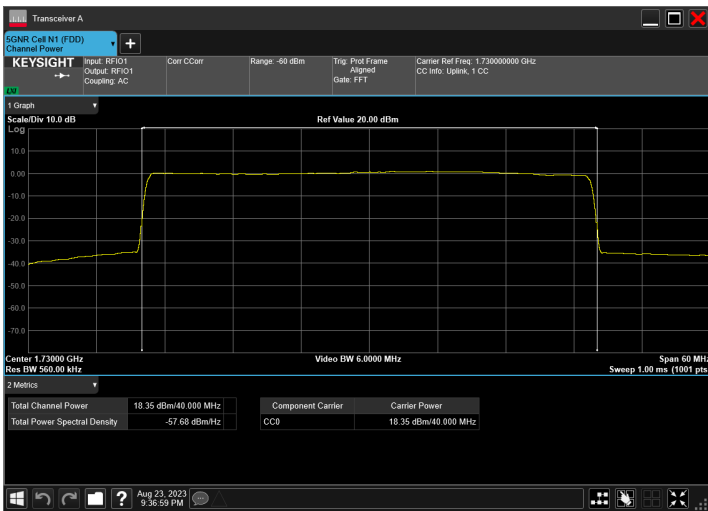

n66_40MHz_15kHz_1730MHz_CP-OFDM QPSK_RB108@54

n66_40MHz_15kHz_1730MHz_CP-OFDM QPSK_RB1@214

n66_40MHz_15kHz_1730MHz_CP-OFDM QPSK_RB216@0

n66_40MHz_15kHz_1730MHz_CP-OFDM 16 QAM_RB216@0

n66_40MHz_15kHz_1730MHz_CP-OFDM 64 QAM_RB216@0