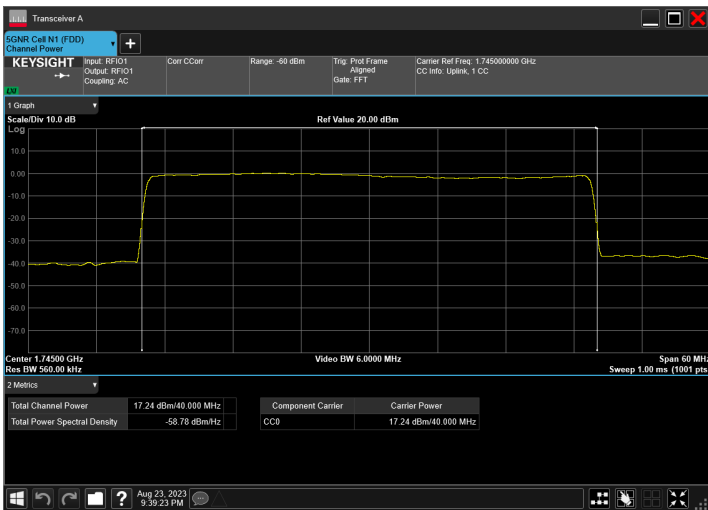

n66_40MHz_15kHz_1745MHz_CP-OFDM QPSK_RB108@54

n66_40MHz_15kHz_1745MHz_DFT-s-OFDM 256
QAM_RB216@0