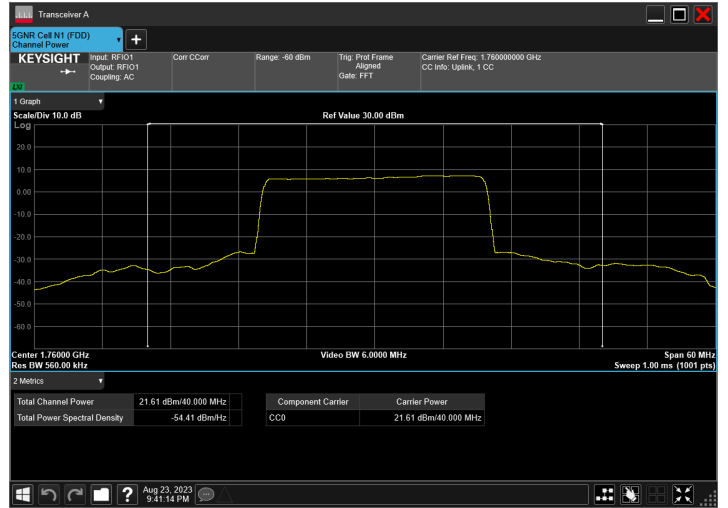

n66_40MHz_15kHz_1760MHz_DFT-s-OFDM PI/2
BPSK_RB216@0

n66_40MHz_15kHz_1760MHz_DFT-s-OFDM PI/2
BPSK_RB108@54