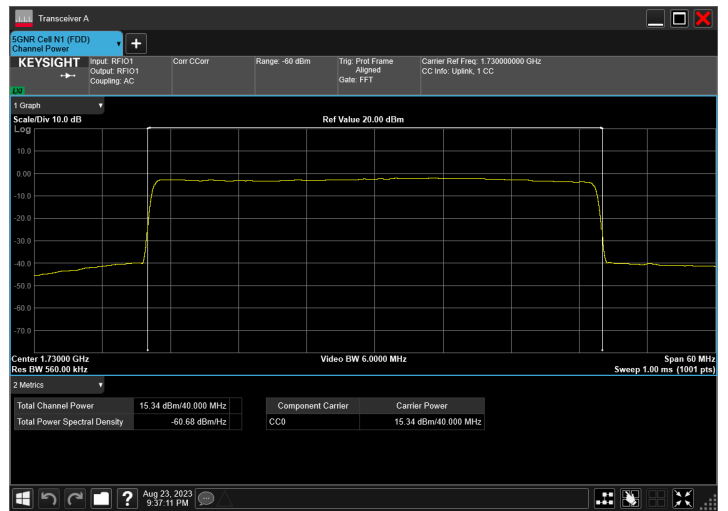

n66_40MHz_15kHz_1745MHz_DFT-s-OFDM PI/2
BPSK_RB108@54

n66_40MHz_15kHz_1730MHz_CP-OFDM 256 QAM_RB216@0