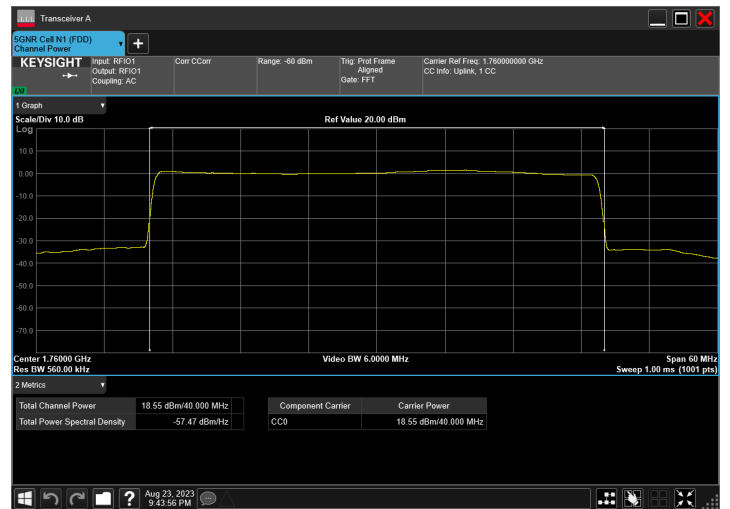

n66_40MHz_15kHz_1760MHz_CP-OFDM 256 QAM_RB216@0

n66_40MHz_15kHz_1760MHz_CP-OFDM 16 QAM_RB216@0