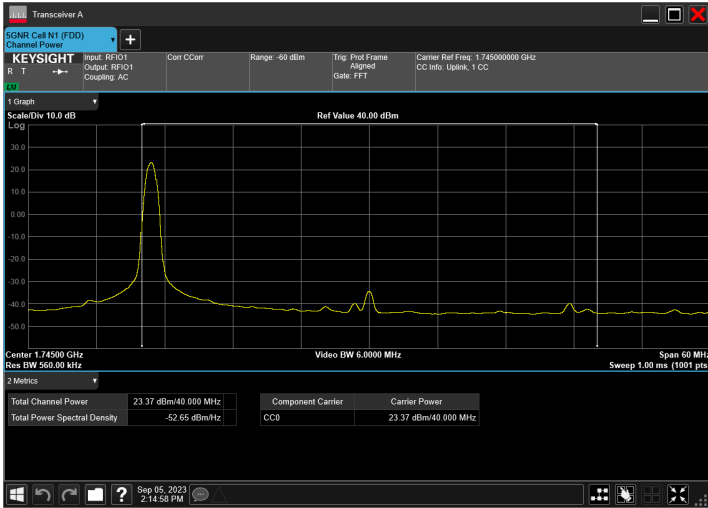

n66_40MHz_15kHz_1745MHz_DFT-s-OFDM PI/2
BPSK_RB1@214

n66_40MHz_15kHz_1745MHz_DFT-s-OFDM PI/2
BPSK_RB1@1