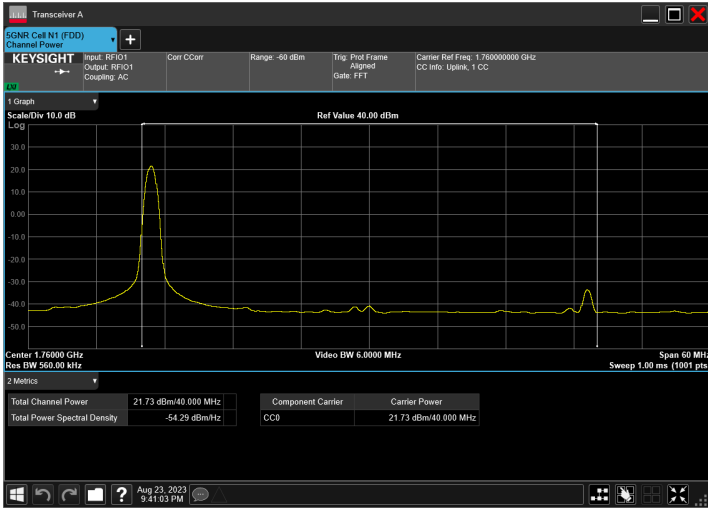

n66_40MHz_15kHz_1760MHz_DFT-s-OFDM PI/2
BPSK_RB1@214

n66_40MHz_15kHz_1760MHz_DFT-s-OFDM PI/2
BPSK_RB1@1