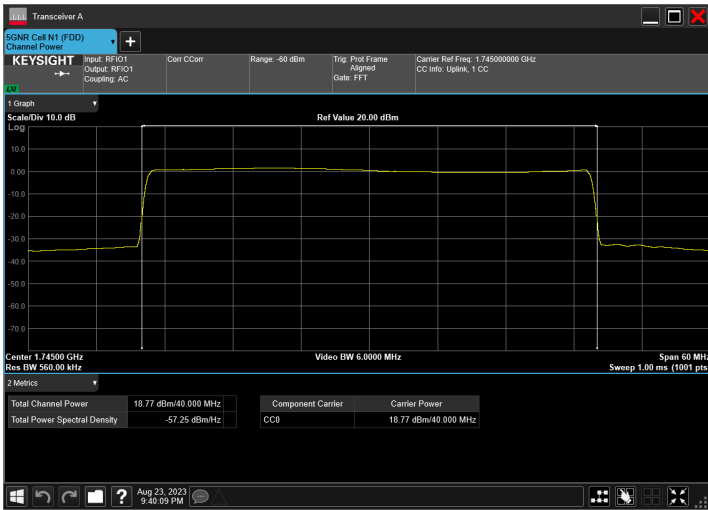

n66_40MHz_15kHz_1745MHz_CP-OFDM 64 QAM_RB216@0

n66_40MHz_15kHz_1745MHz_CP-OFDM QPSK_RB216@0