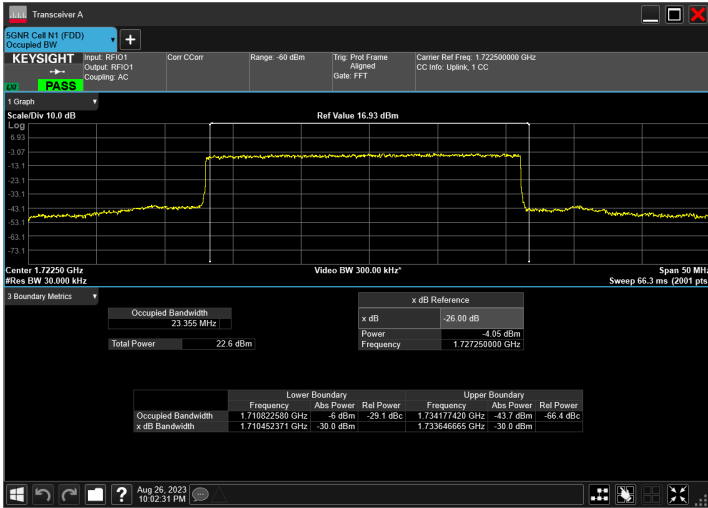

n66_25MHz_15kHz_1722.5,1767.5MHz_DFT-s QPSK_RB128@0