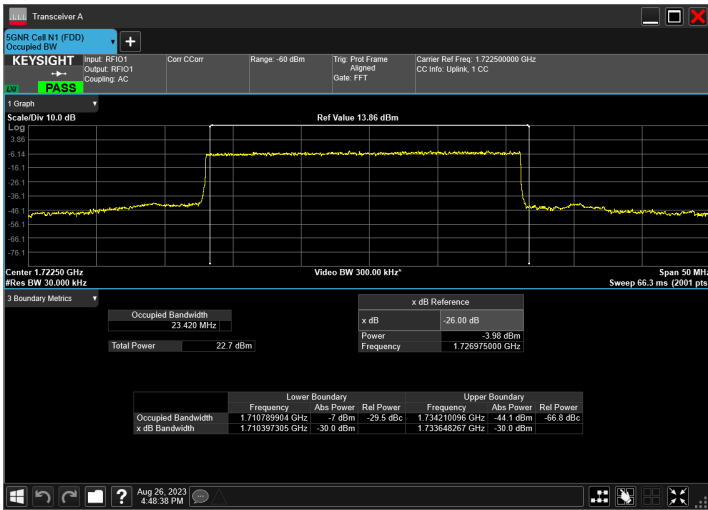

n66_25MHz_15kHz_1722.5,1767.5MHz_DFT-s
QPSK_RB128@0