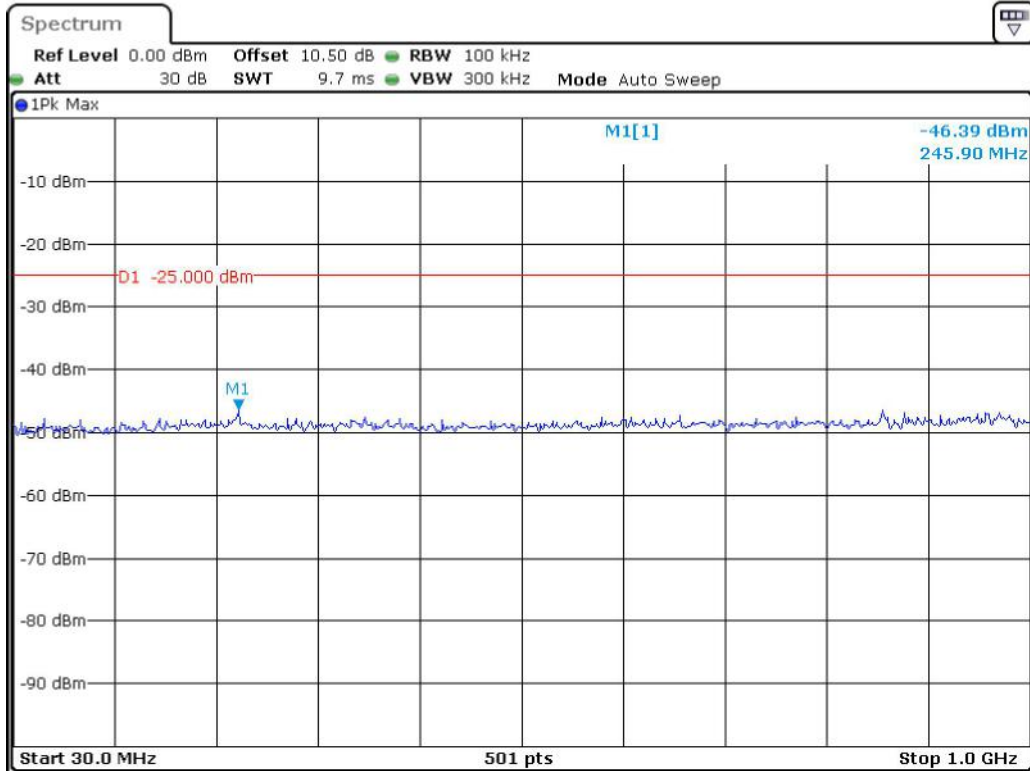

Band 7_5 MHz_Low_QPSK_RB25#0_1(30MHz-1GHz)

Date: 8.JUN.2023 12:06:43