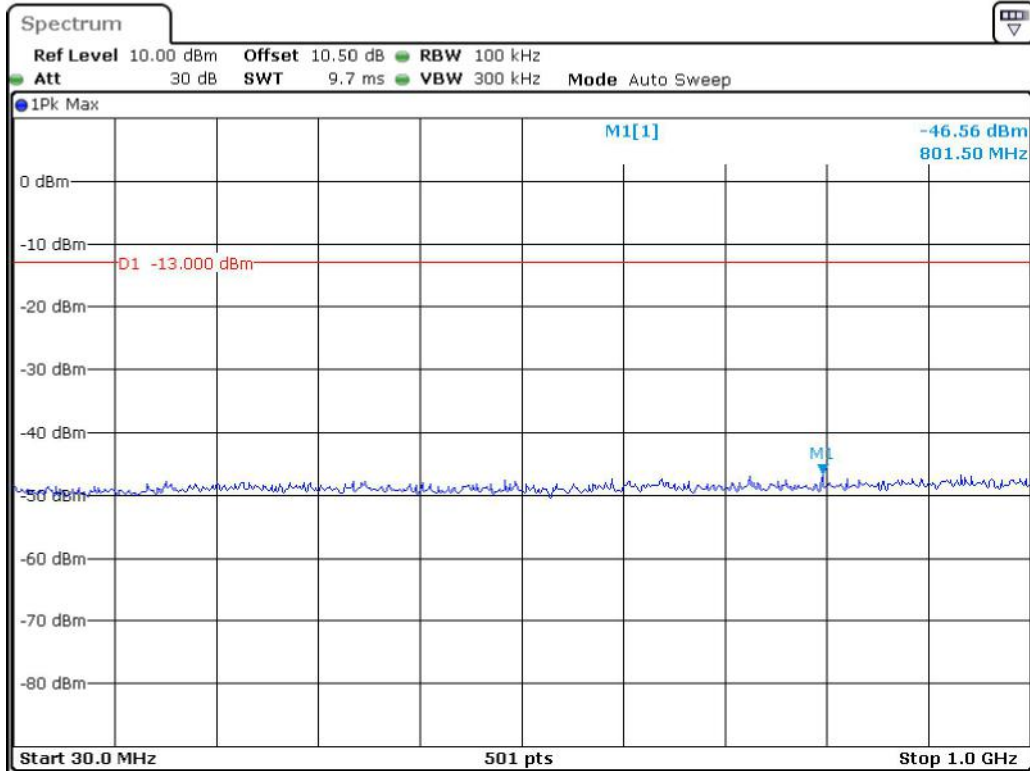

Date: 8.JUN.2023 11:51:25

Band 2_3 MHz_Low_QPSK_RB15#0_1(30MHz-1GHz)

Date: 8.JUN.2023 11:51:59

Band 2_3 MHz_Low_QPSK_RB15#0_2(1GHz-20GHz)

Date: 8.JUN.2023 11:52:25

Band 2_3 MHz_Middle_QPSK_RB15#0_1(30MHz-1GHz)