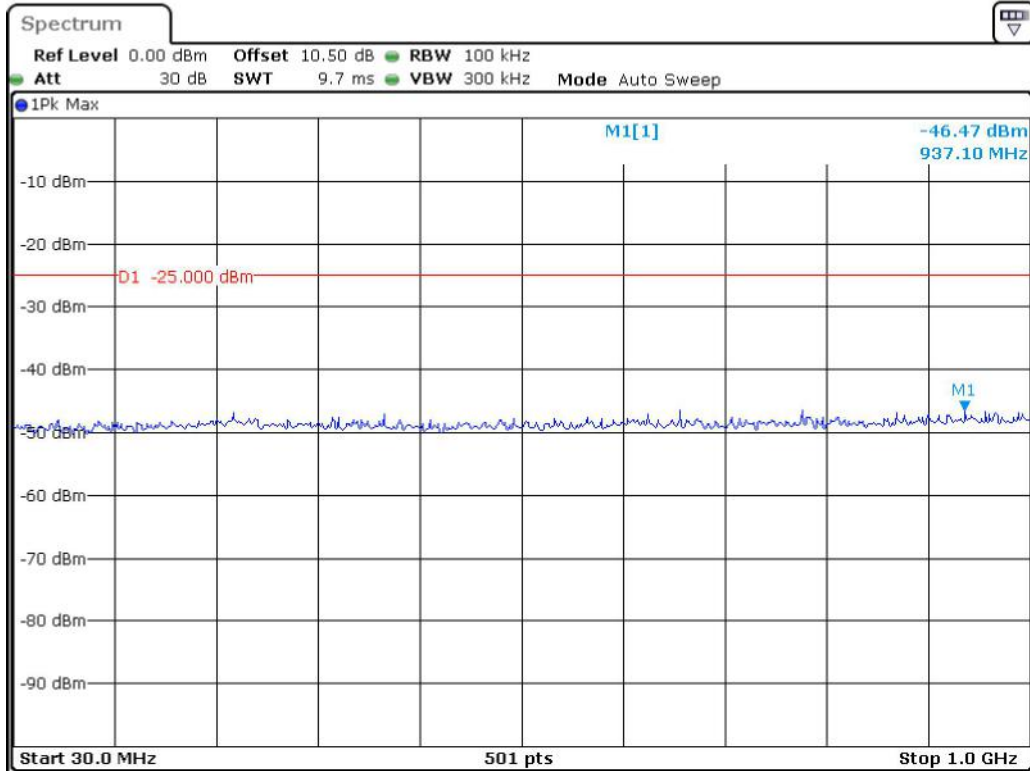

Date: 8.JUN.2023 12:15:01

Band 7_20 MHz_Low_QPSK_RB100#0_1(30MHz-1GHz)

Date: 8.JUN.2023 12:15:47

Band 7_20 MHz_Low_QPSK_RB100#0_2(1GHz-26.5GHz)

Date: 8.JUN.2023 12:16:10

Band 7_20 MHz_Middle_QPSK_RB100#0_1(30MHz-1GHz)