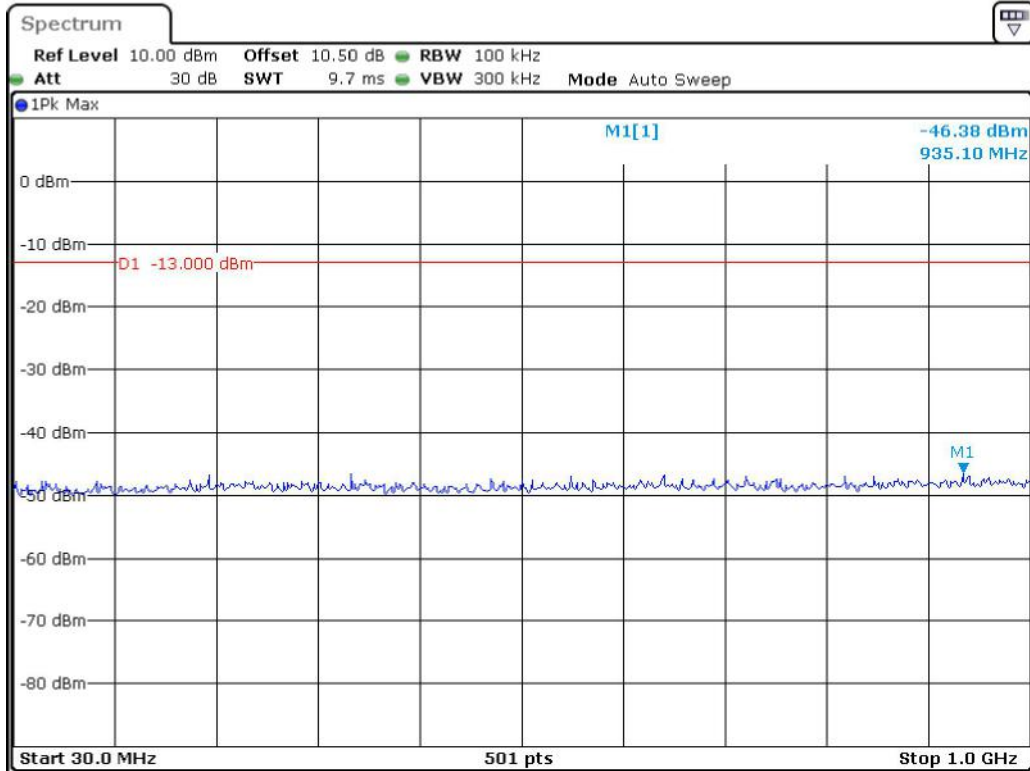

Date: 8.JUN.2023 12:02:58

Band 2_20 MHz_Low_QPSK_RB100#0_1(30MHz-1GHz)

Date: 8.JUN.2023 12:03:41

Band 2_20 MHz_Low_QPSK_RB100#0_2(1GHz-20GHz)

Date: 8.JUN.2023 12:04:01

Band 2_20 MHz_Middle_QPSK_RB100#0_1(30MHz-1GHz)