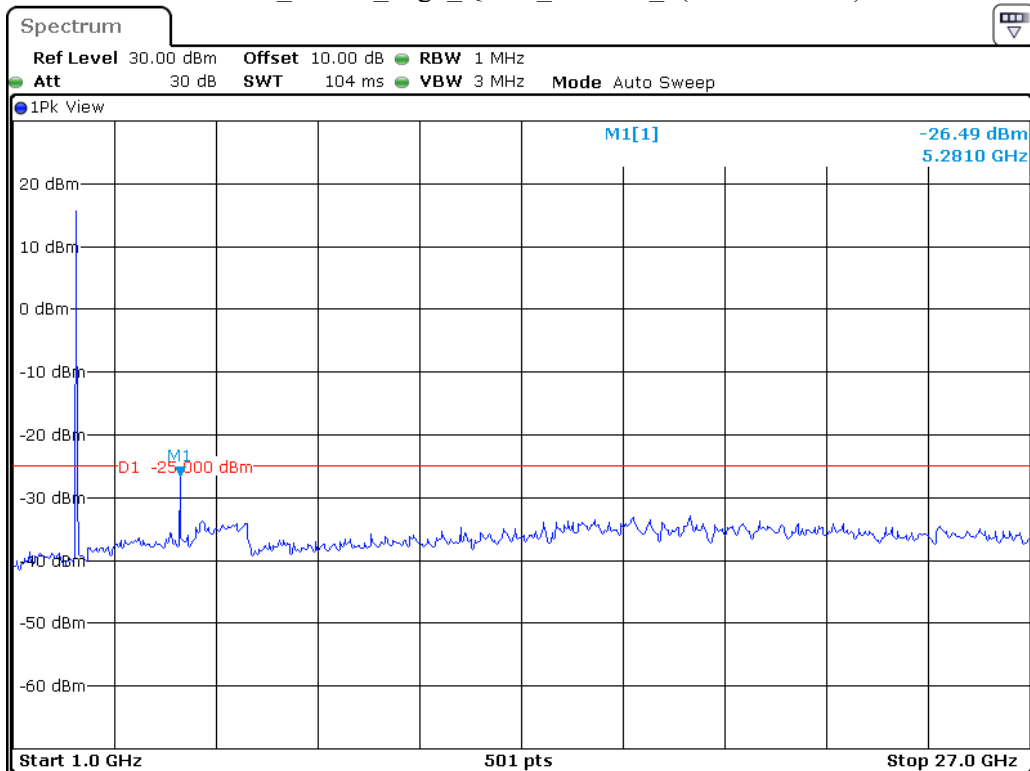

Date: 9.JUN.2023 18:43:46

Band 41_5 MHz_Middle_QPSK_RB25#0_2(1GHz-27GHz)

Date: 9.JUN.2023 20:43:36

Band 41_5 MHz_High_QPSK_RB25#0_1(30MHz-1GHz)

Date: 9.JUN.2023 18:44:44

Band 41_5 MHz_High_QPSK_RB25#0_2(1GHz-27GHz)