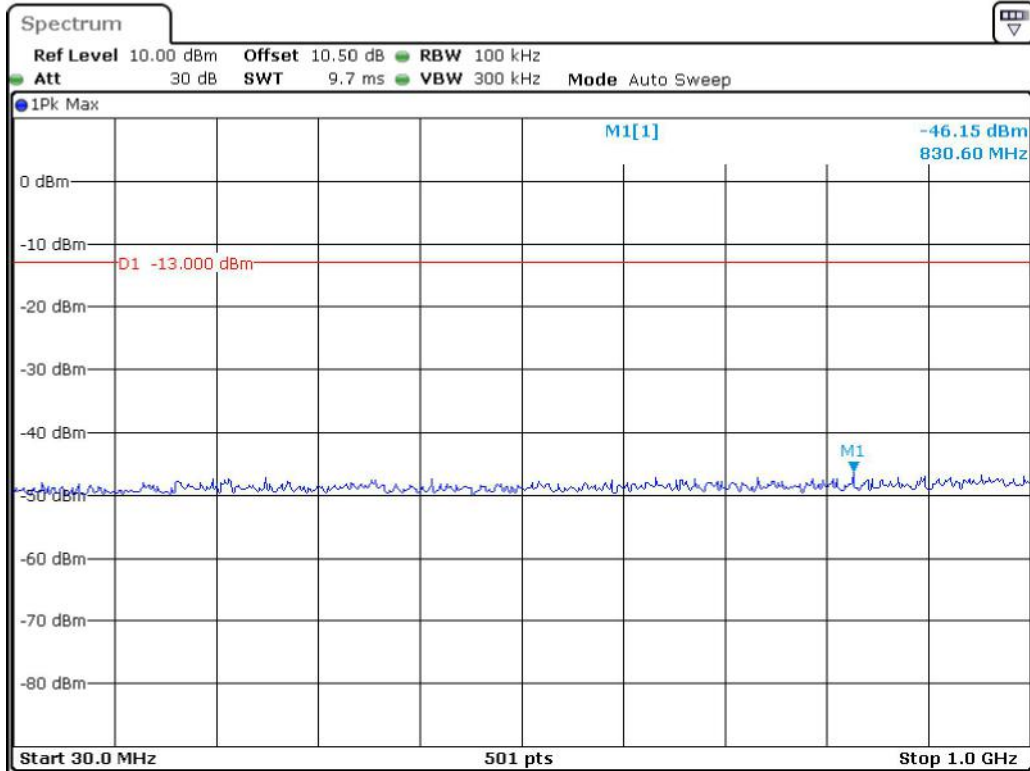

Please refer to following plots:

Band 2_1.4 MHz_Low_QPSK_RB6#0_1(30MHz-1GHz)

Date: 8.JUN.2023 11:46:58

Band 2_1.4 MHz_Low_QPSK_RB6#0_2(1GHz-20GHz)

Date: 8.JUN.2023 11:47:20

Band 2_1.4 MHz_Middle_QPSK_RB6#0_1(30MHz-1GHz)