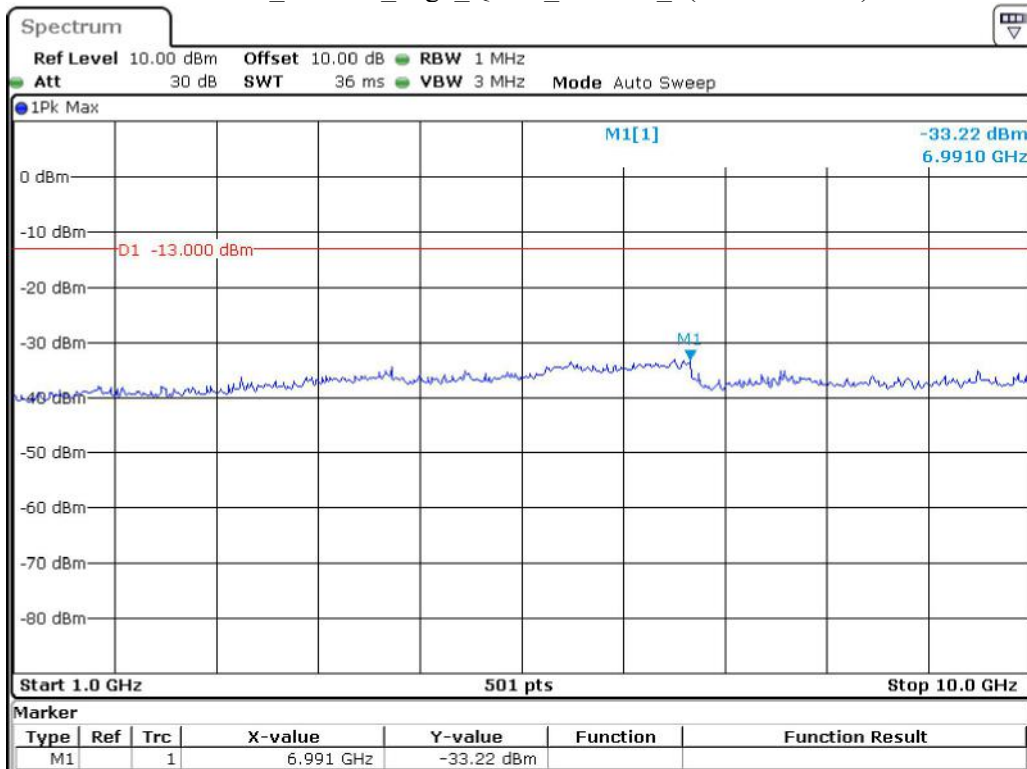

Date: 19.JUN.2023 23:22:57

Band 12_10 MHz_Middle_QPSK_RB50#0_2(1GHz-10GHz)

Date: 19.JUN.2023 23:23:26

Band 12_10 MHz_High_QPSK_RB50#0_1(30MHz-1GHz)

Date: 19.JUN.2023 23:23:56

Band 12_10 MHz_High_QPSK_RB50#0_2(1GHz-10GHz)