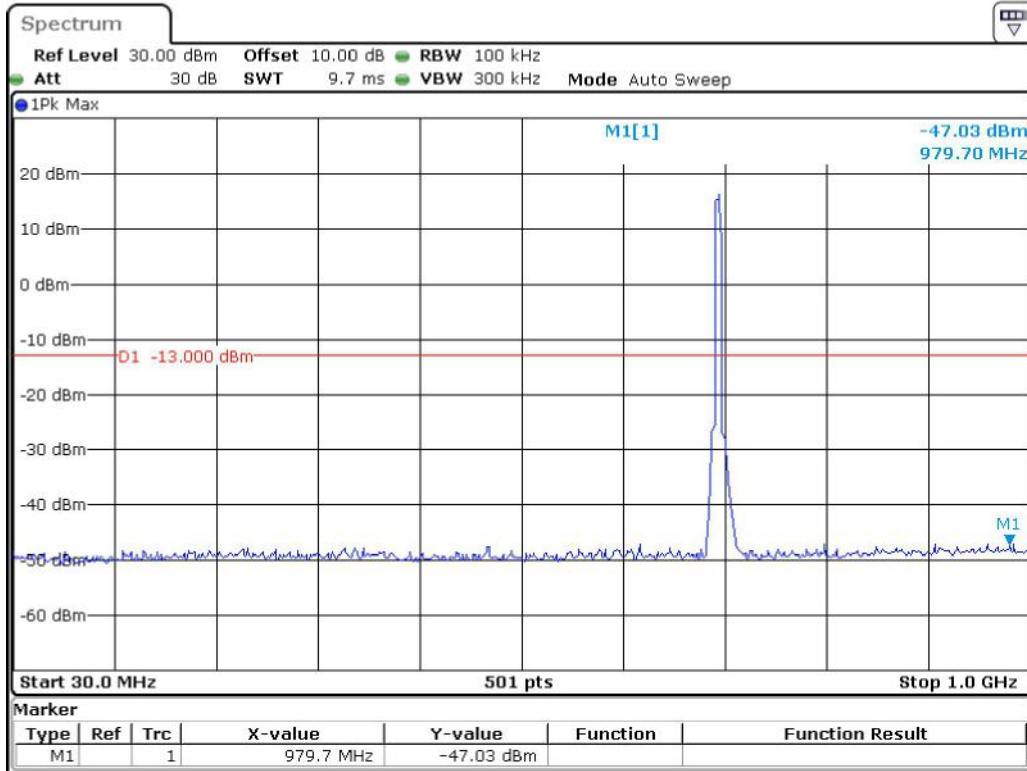

Band 12_5 MHz_Low_QPSK_RB25#0_1(30MHz-1GHz)

Date: 19.JUN.2023 23:19:16