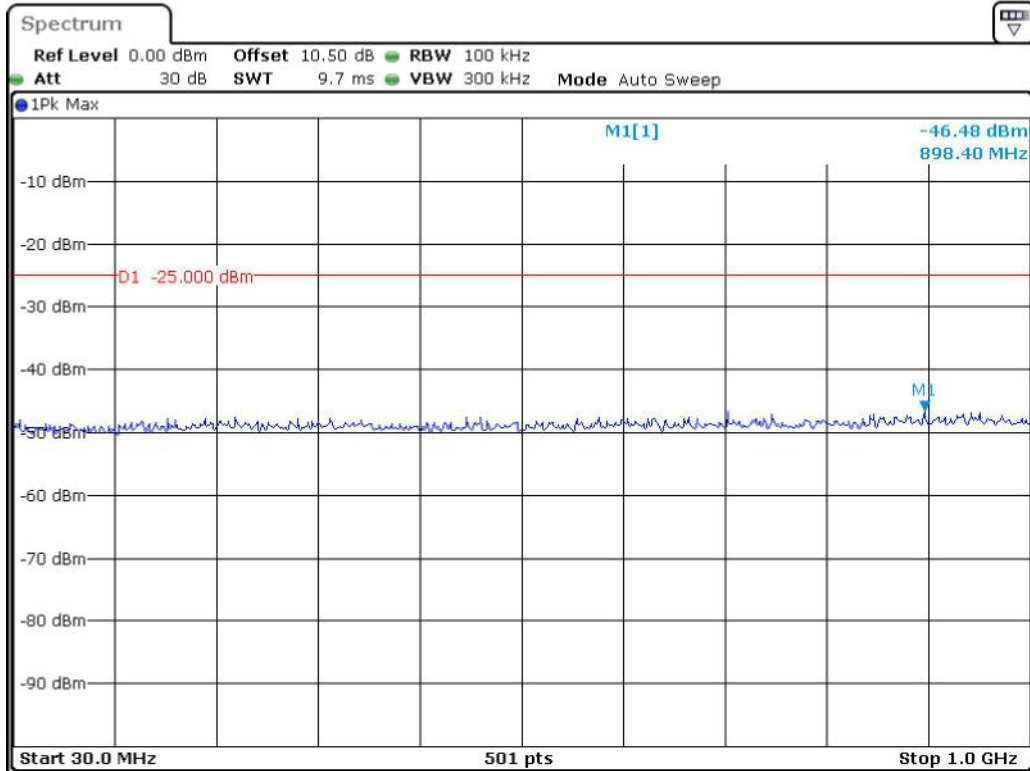

Band 7_20 MHz_High_QPSK_RB100#0_1(30MHz-1GHz)

Date: 8.JUN.2023 12:17:45