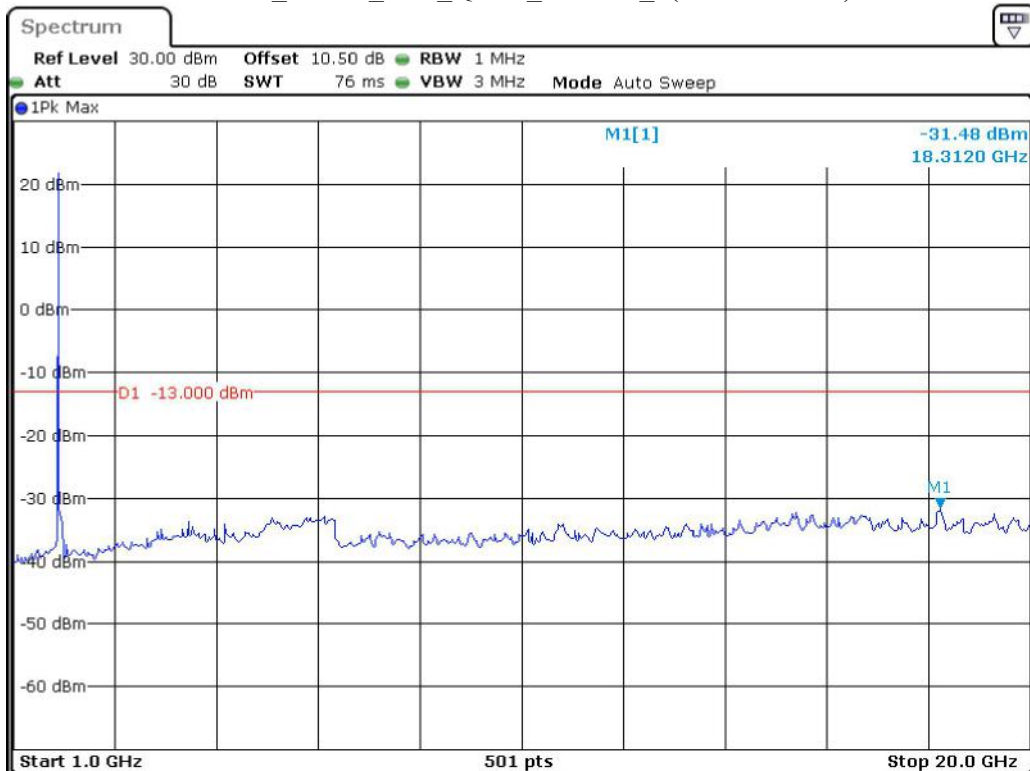

Band 2_5 MHz_Low_QPSK_RB25#0_2(1GHz-20GHz)

Date: 8.JUN.2023 11:55:11