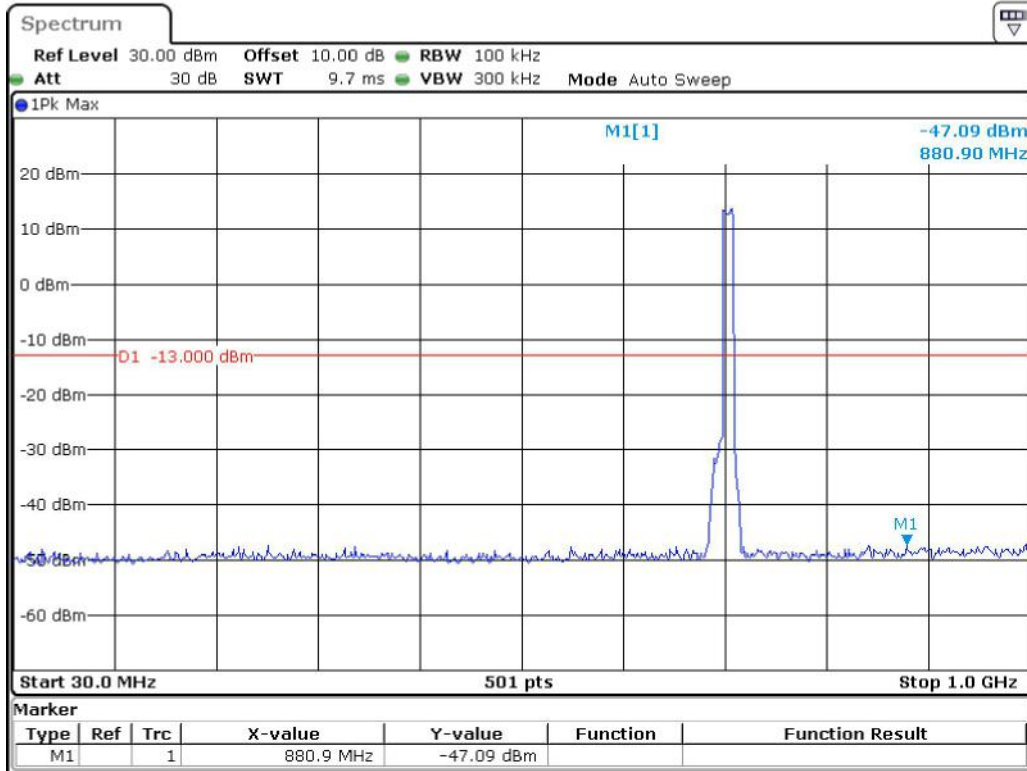

Band 12_10 MHz_High_QPSK_RB50#0_1(30MHz-1GHz)

Date: 19.JUN.2023 23:23:56