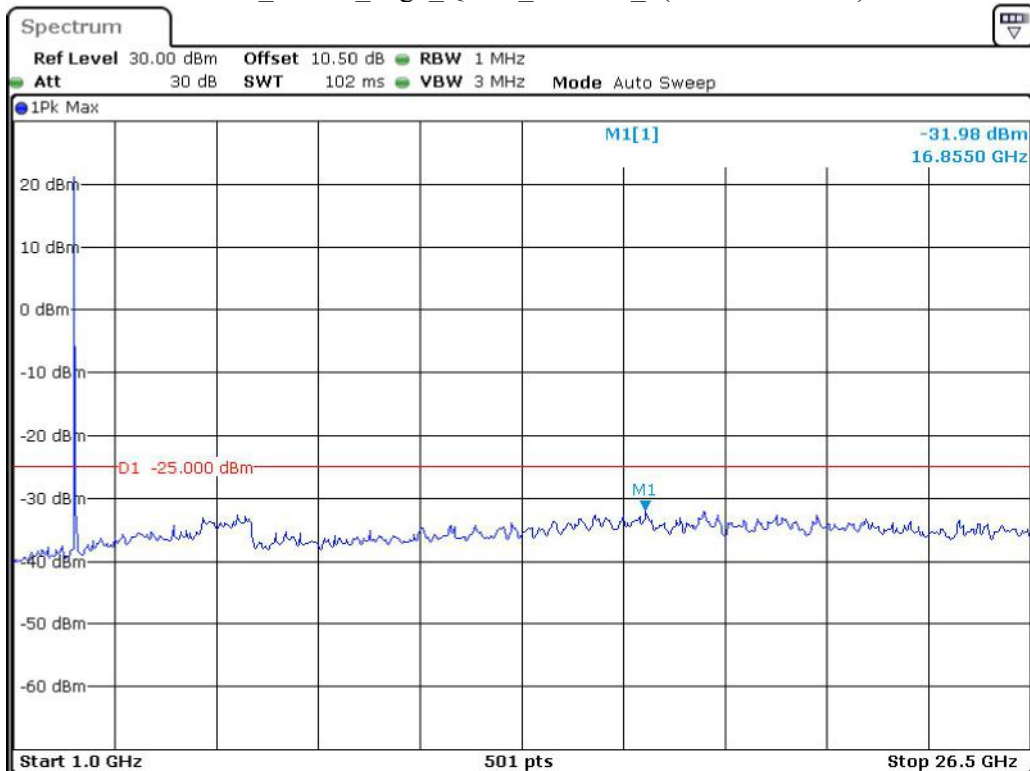

Date: 8.JUN.2023 12:07:39

Band 7_5 MHz_Middle_QPSK_RB25#0_2(1GHz-26.5GHz)

Date: 8.JUN.2023 12:08:05

Band 7_5 MHz_High_QPSK_RB25#0_1(30MHz-1GHz)

Date: 8.JUN.2023 12:08:39

Band 7_5 MHz_High_QPSK_RB25#0_2(1GHz-26.5GHz)