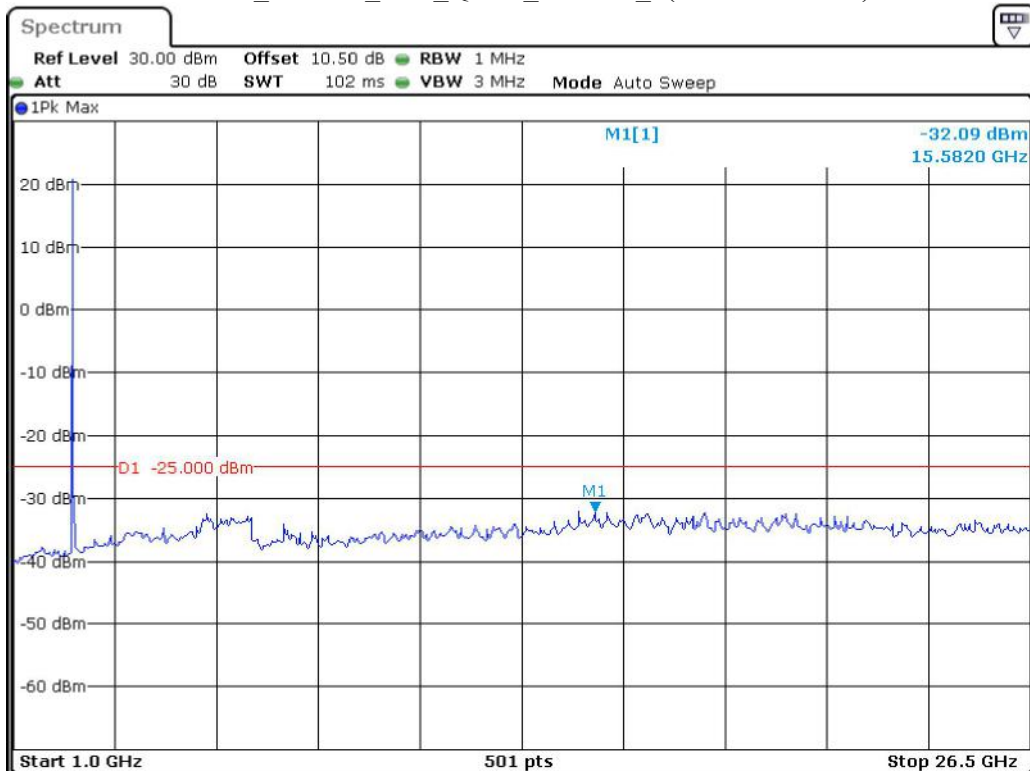

Band 7_10 MHz_Low_QPSK_RB50#0_2(1GHz-26.5GHz)

Date: 8.JUN.2023 12:10:03