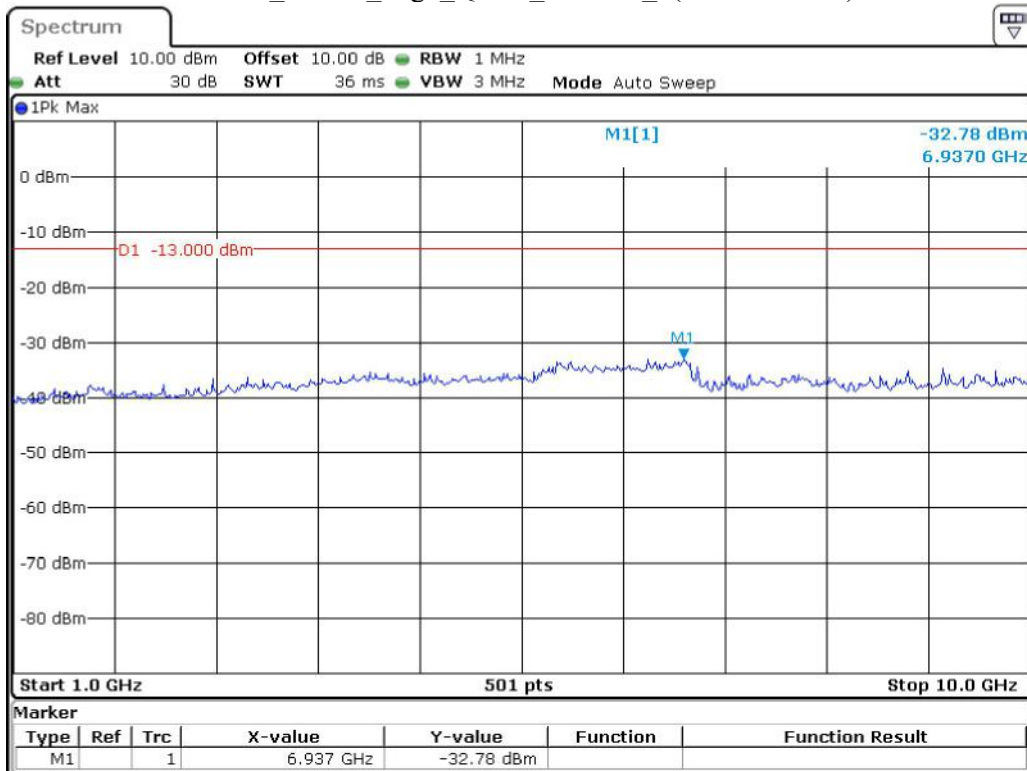

Date: 19.JUN.2023 23:08:10

Band 5_5 MHz_Middle_QPSK_RB25#0_2(1GHz-10GHz)

Date: 19.JUN.2023 23:08:33

Band 5_5 MHz_High_QPSK_RB25#0_1(30MHz-1GHz)

Date: 19.JUN.2023 23:09:00

Band 5_5 MHz_High_QPSK_RB25#0_2(1GHz-10GHz)