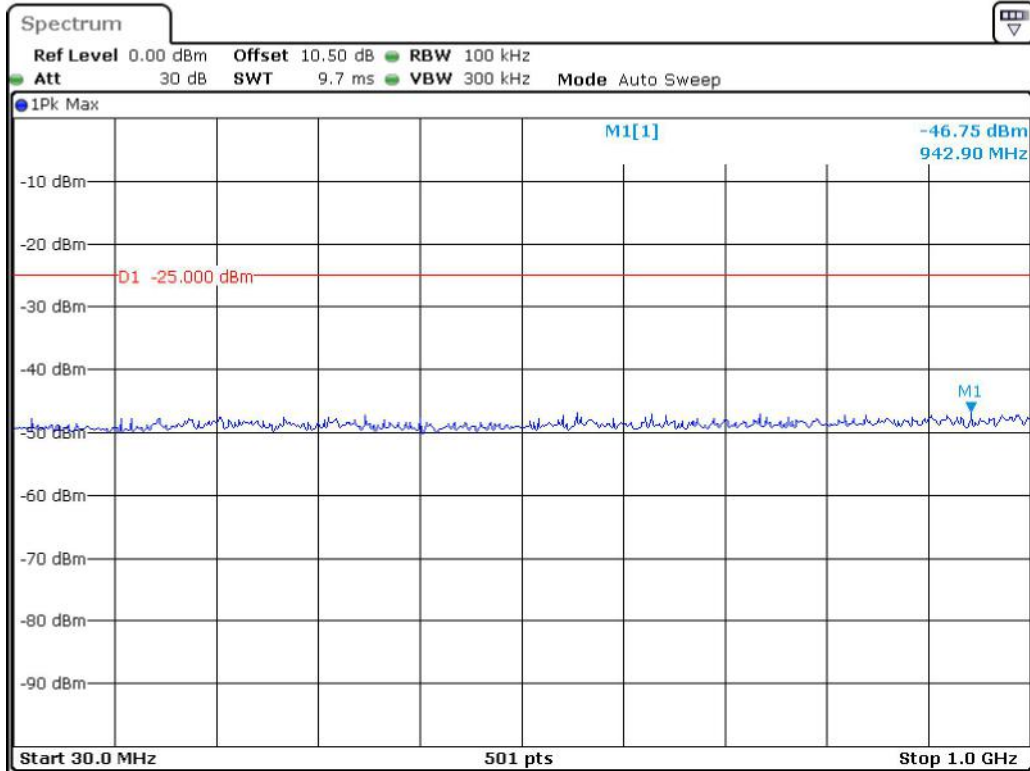

Band 7_10 MHz_High_QPSK_RB50#0_1(30MHz-1GHz)

Date: 8.JUN.2023 12:11:35