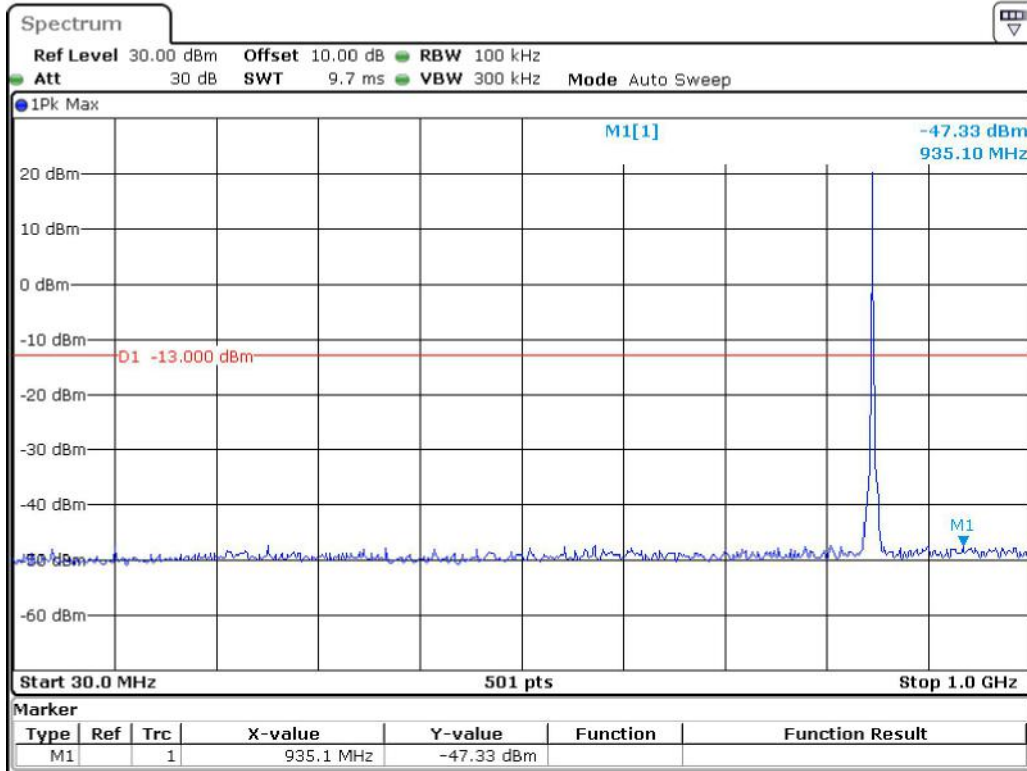

Band 5_1.4 MHz_High_QPSK_RB6#0_1(30MHz-1GHz)

Date: 19.JUN.2023 23:03:09