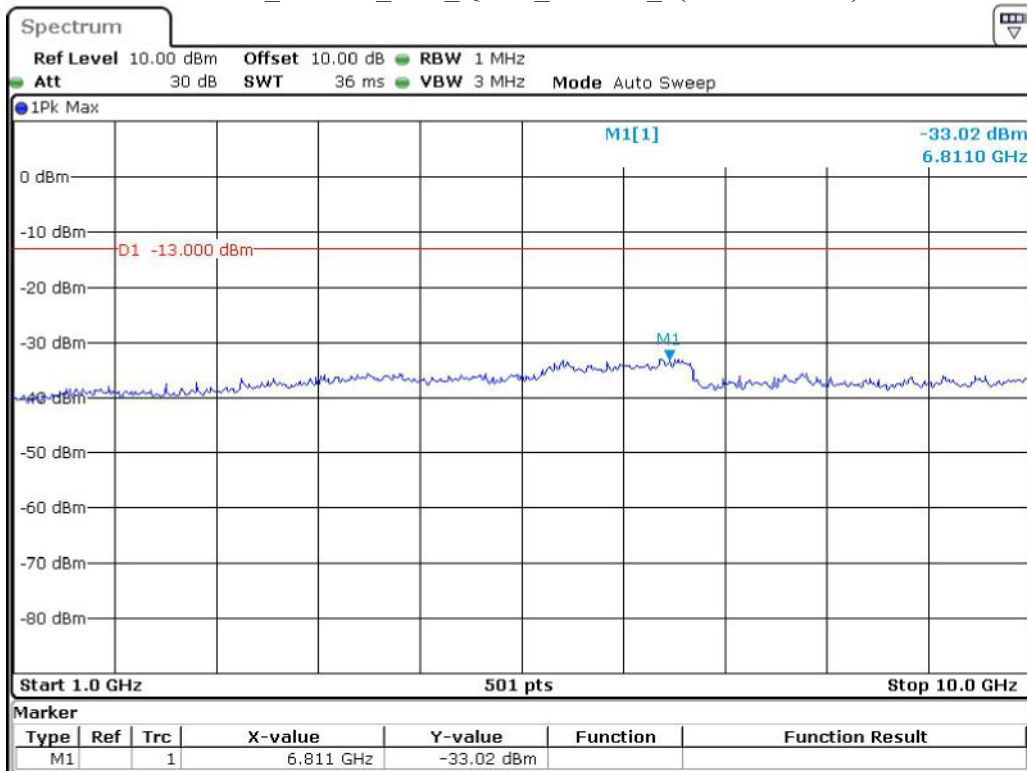

Band 5_10 MHz_Low_QPSK_RB50#0_2(1GHz-10GHz)

Date: 19.JUN.2023 23:10:27