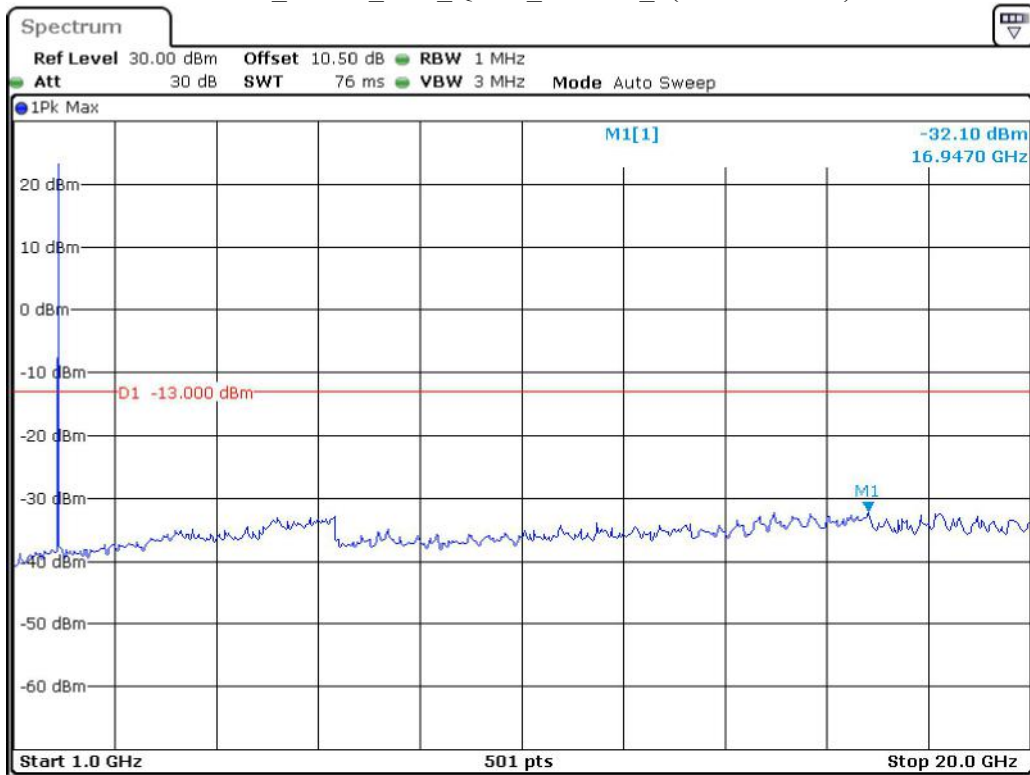

Band 2_3 MHz_Low_QPSK_RB15#0_2(1GHz-20GHz)

Date: 8.JUN.2023 11:52:25