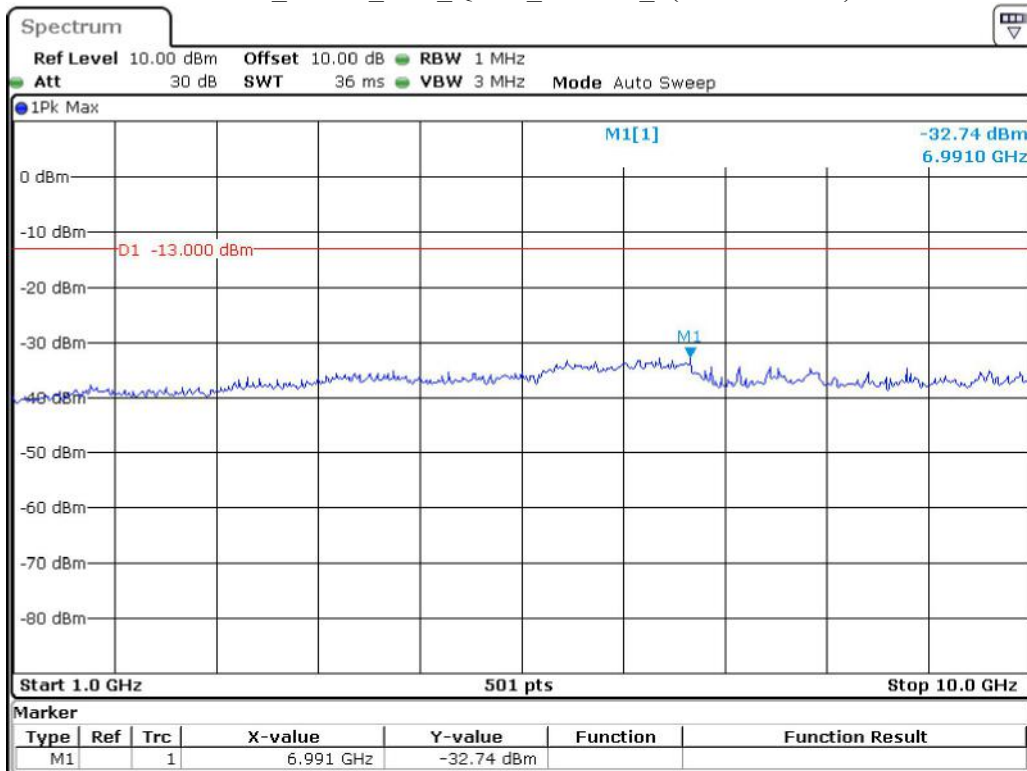

Band 5_5 MHz_Low_QPSK_RB25#0_2(1GHz-10GHz)

Date: 19.JUN.2023 23:07:37