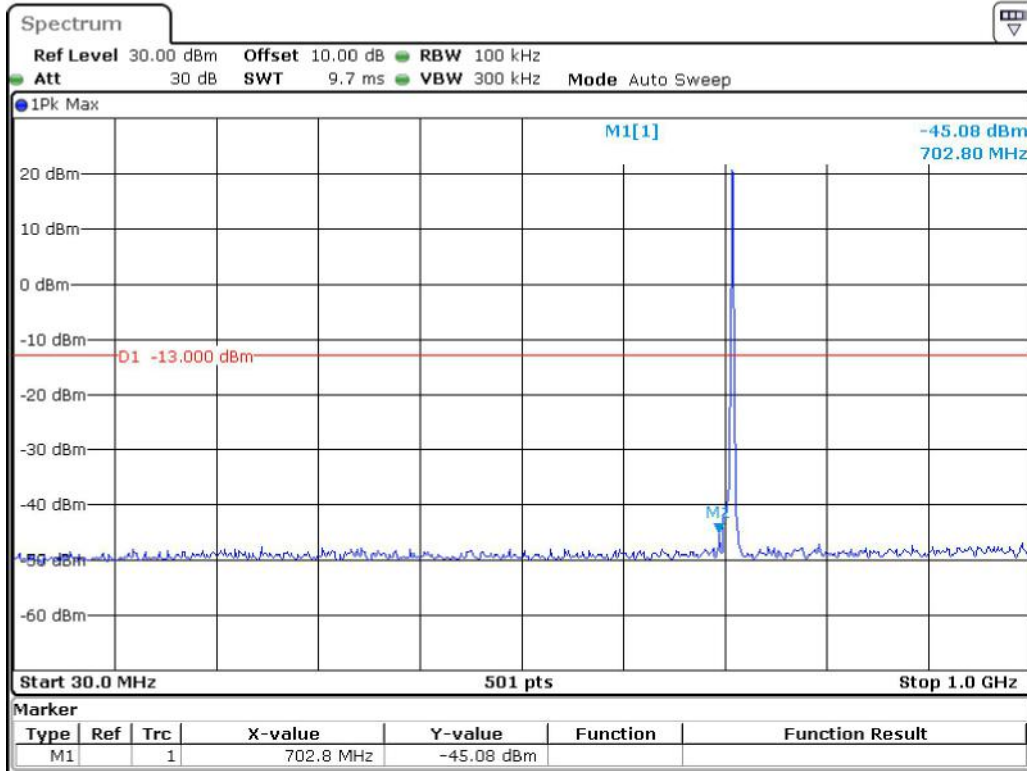

Band 12_1.4 MHz_High_QPSK_RB6#0_1(30MHz-1GHz)

Date: 19.JUN.2023 23:15:10