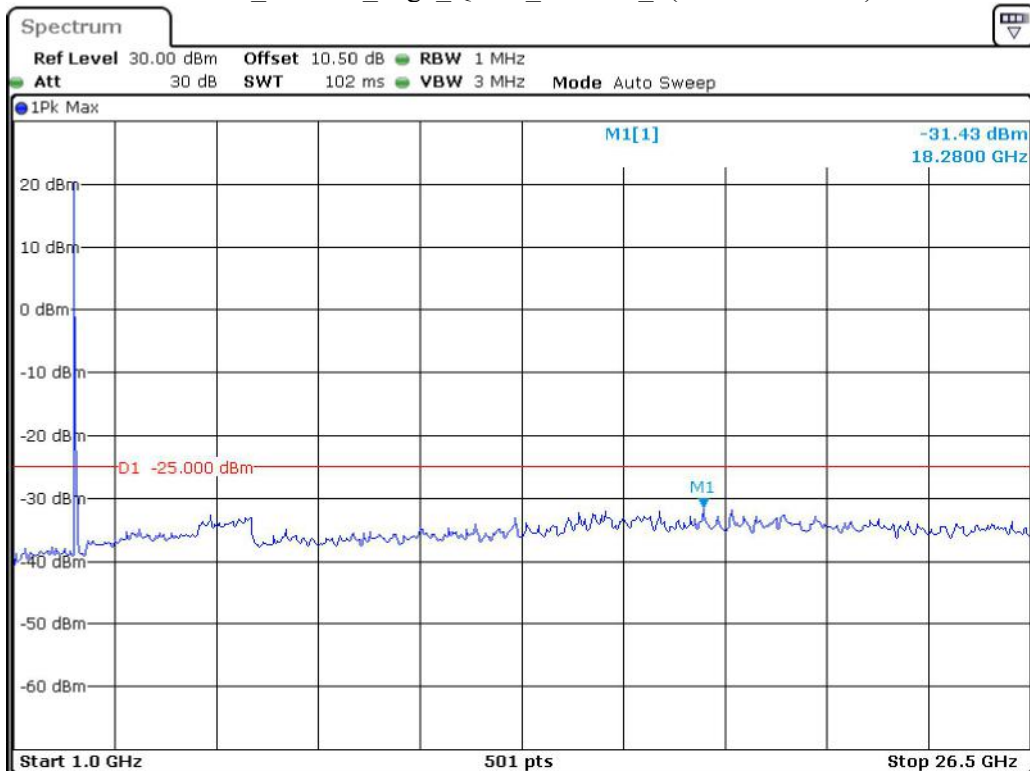

Date: 8.JUN.2023 12:10:32

Band 7_10 MHz_Middle_QPSK_RB50#0_2(1GHz-26.5GHz)

Date: 8.JUN.2023 12:11:04

Band 7_10 MHz_High_QPSK_RB50#0_1(30MHz-1GHz)

Date: 8.JUN.2023 12:11:35

Band 7_10 MHz_High_QPSK_RB50#0_2(1GHz-26.5GHz)