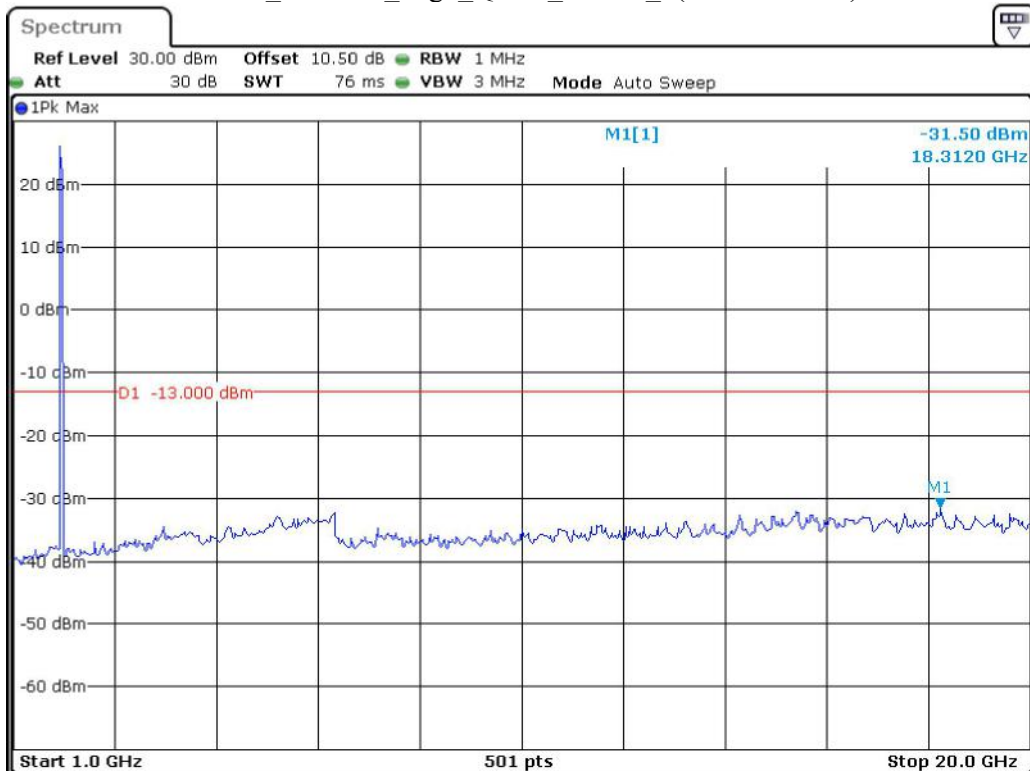

Date: 8.JUN.2023 11:49:57

Band 2_1.4 MHz_Middle_QPSK_RB6#0_2(1GHz-20GHz)

Date: 8.JUN.2023 11:50:20

Band 2_1.4 MHz_High_QPSK_RB6#0_1(30MHz-1GHz)

Date: 8.JUN.2023 11:50:56

Band 2_1.4 MHz_High_QPSK_RB6#0_2(1GHz-20GHz)