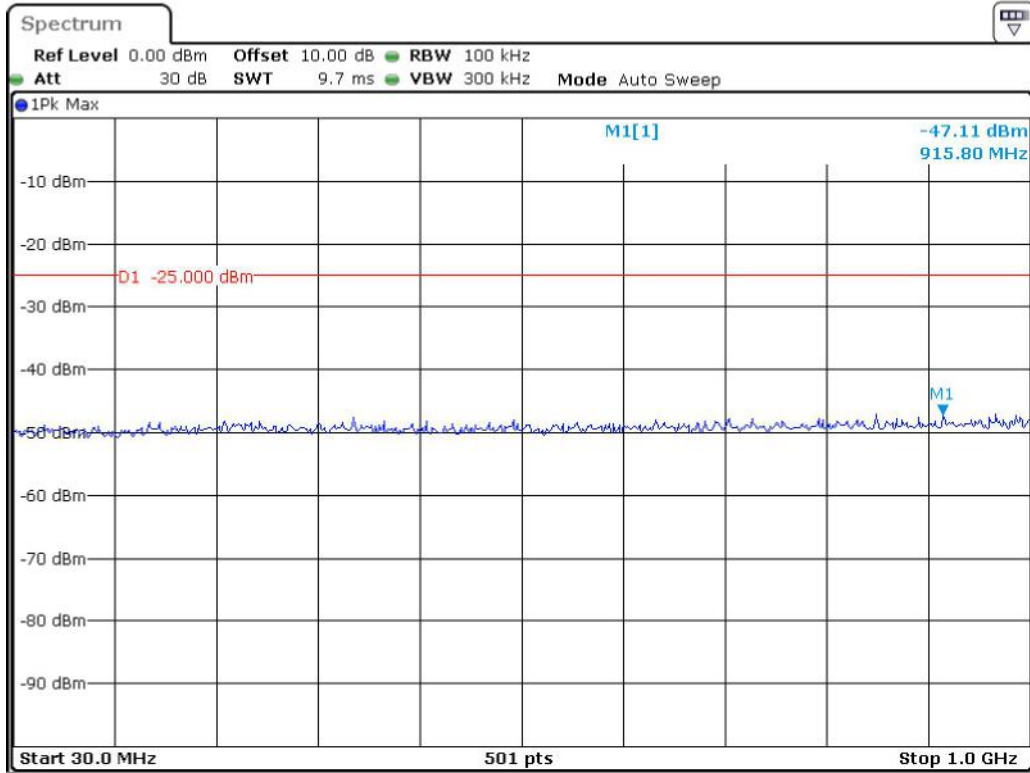

Band 41_15 MHz_High_QPSK_RB75#0_1(30MHz-1GHz)

Date: 9.JUN.2023 18:50:22