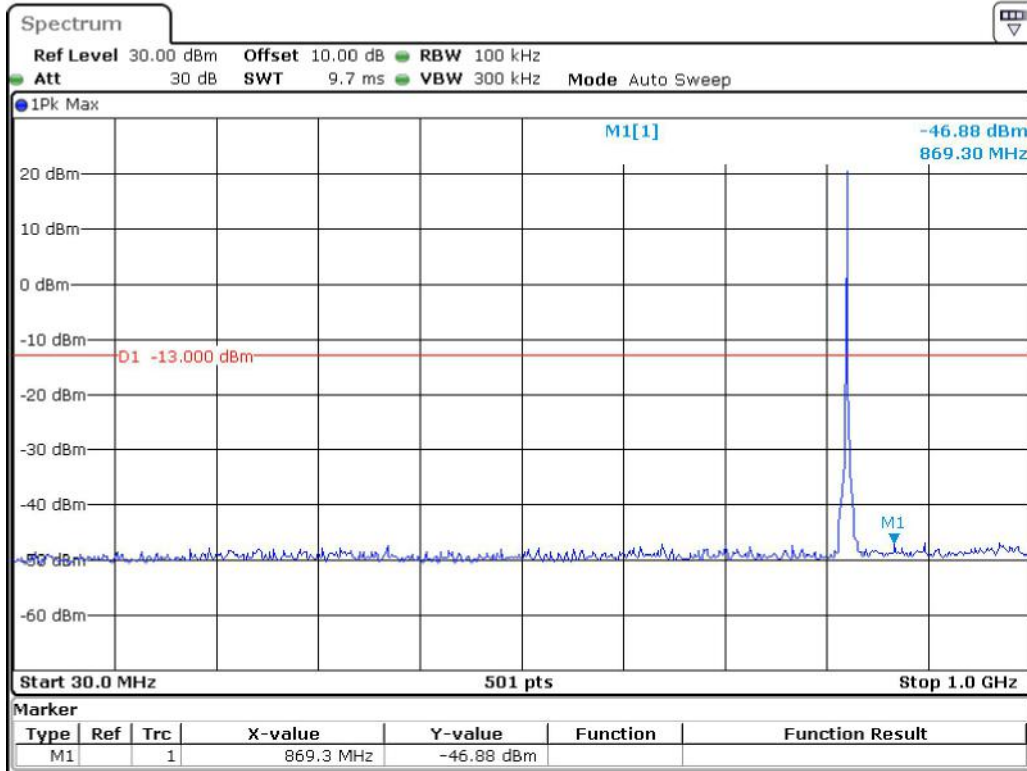

Band 5_1.4 MHz_Low_QPSK_RB6#0_1(30MHz-1GHz)

Date: 19.JUN.2023 23:01:14