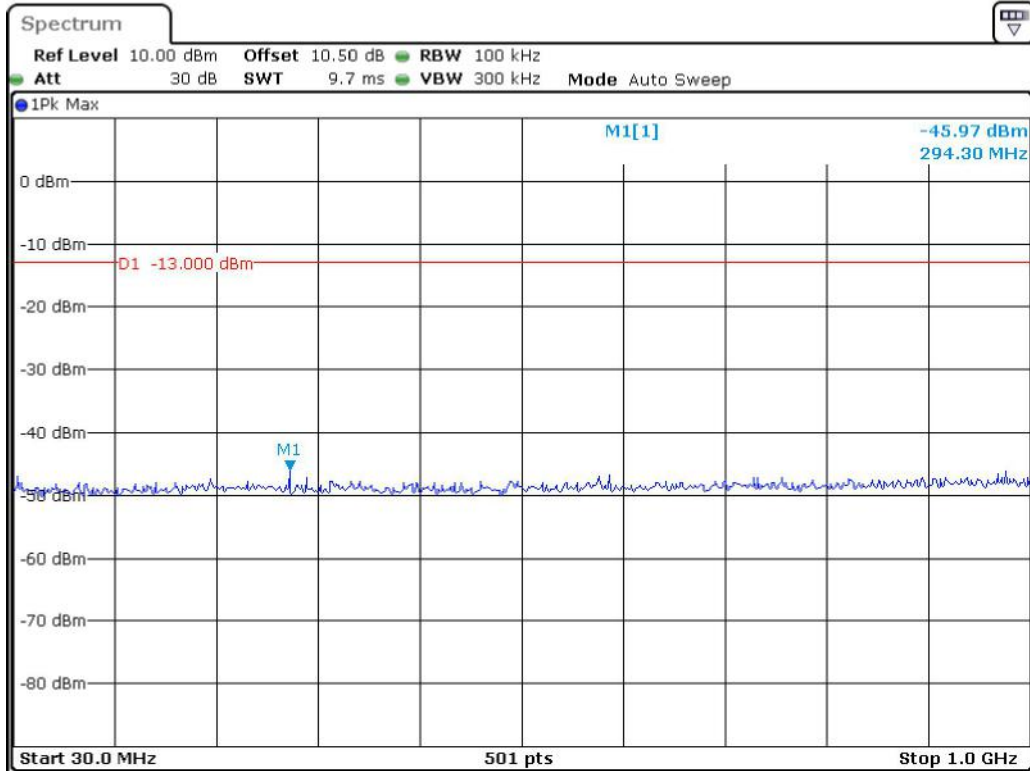

Date: 8.JUN.2023 11:57:02

Band 2_10 MHz_Low_QPSK_RB50#0_1(30MHz-1GHz)

Date: 8.JUN.2023 11:57:40

Band 2_10 MHz_Low_QPSK_RB50#0_2(1GHz-20GHz)

Date: 8.JUN.2023 11:58:03

Band 2_10 MHz_Middle_QPSK_RB50#0_1(30MHz-1GHz)