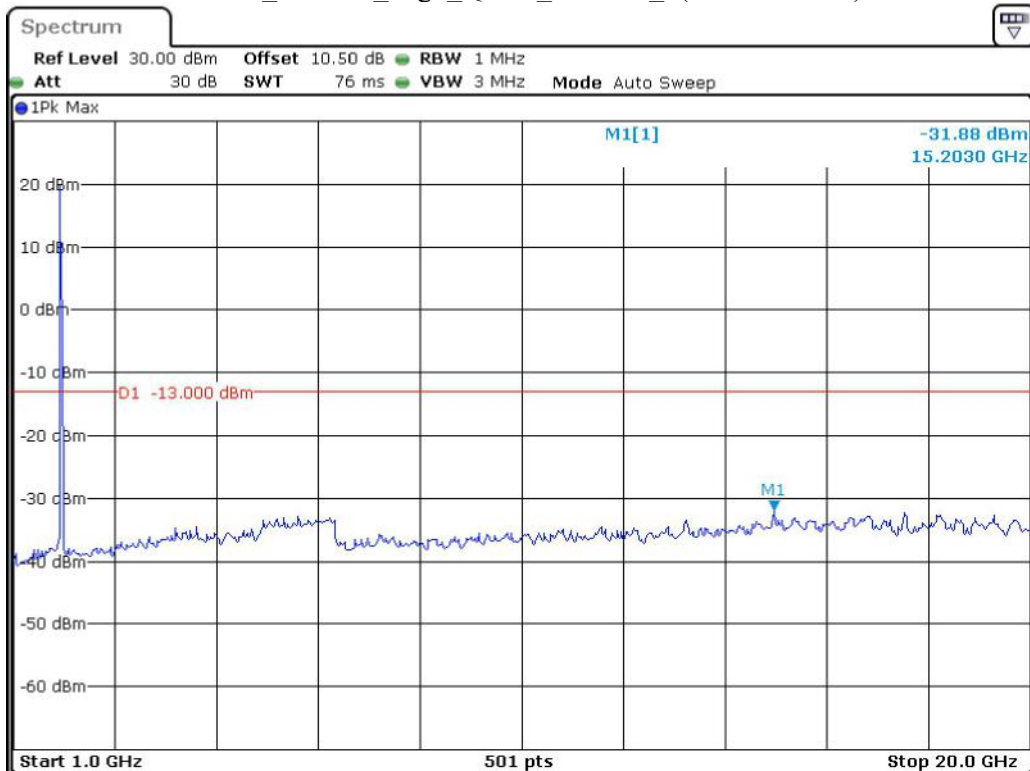

Date: 8.JUN.2023 12:01:41

Band 2_15 MHz_Middle_QPSK_RB75#0_2(1GHz-20GHz)

Date: 8.JUN.2023 12:02:01

Band 2_15 MHz_High_QPSK_RB75#0_1(30MHz-1GHz)

Date: 8.JUN.2023 12:02:38

Band 2_15 MHz_High_QPSK_RB75#0_2(1GHz-20GHz)