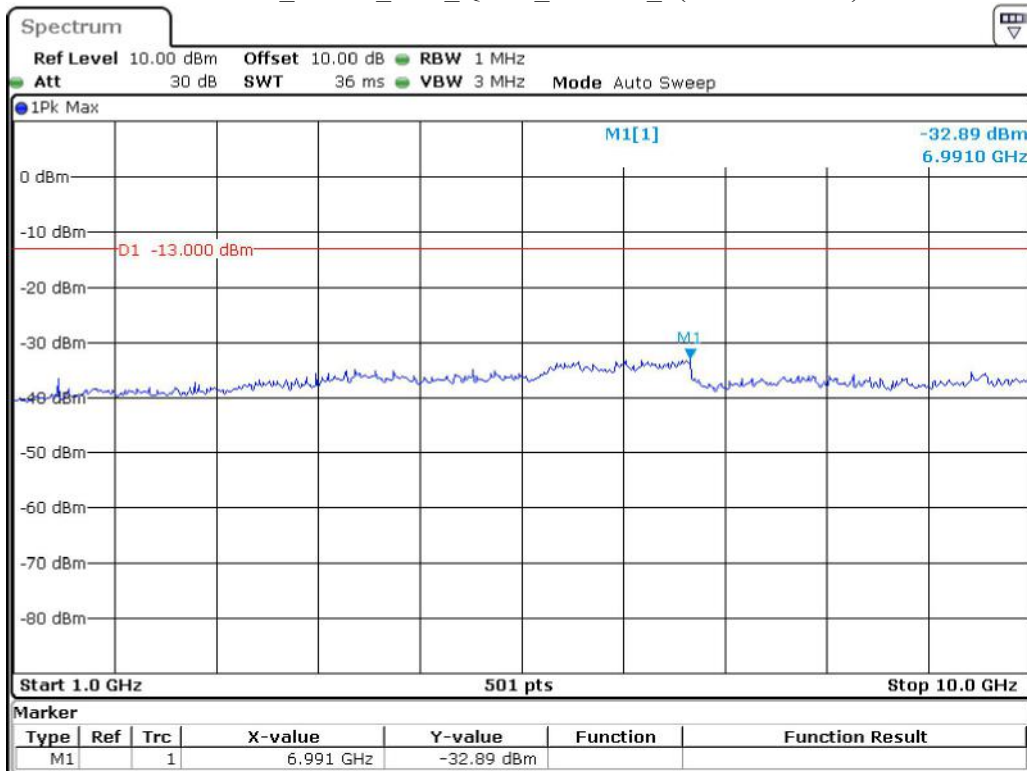

Band 12_5 MHz_Low_QPSK_RB25#0_2(1GHz-10GHz)

Date: 19.JUN.2023 23:19:45