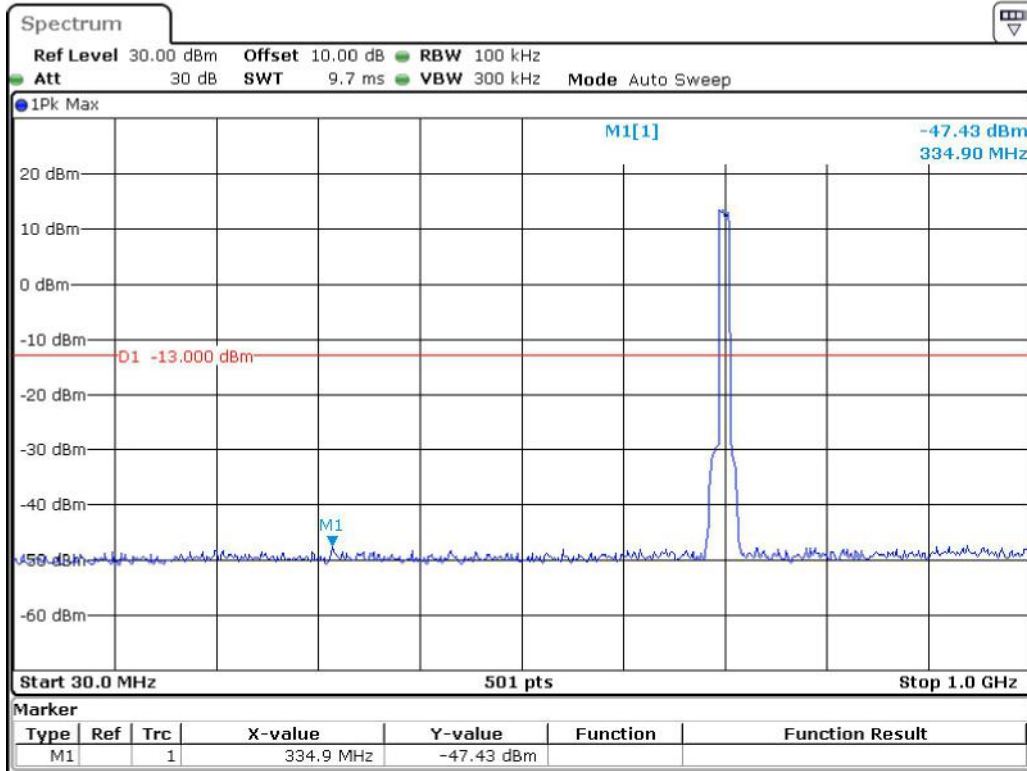

Date: 19.JUN.2023 23:21:35

Band 12_10 MHz_Low_QPSK_RB50#0_1(30MHz-1GHz)

Date: 19.JUN.2023 23:22:15

Band 12_10 MHz_Low_QPSK_RB50#0_2(1GHz-10GHz)

Date: 19.JUN.2023 23:22:32

Band 12_10 MHz_Middle_QPSK_RB50#0_1(30MHz-1GHz)