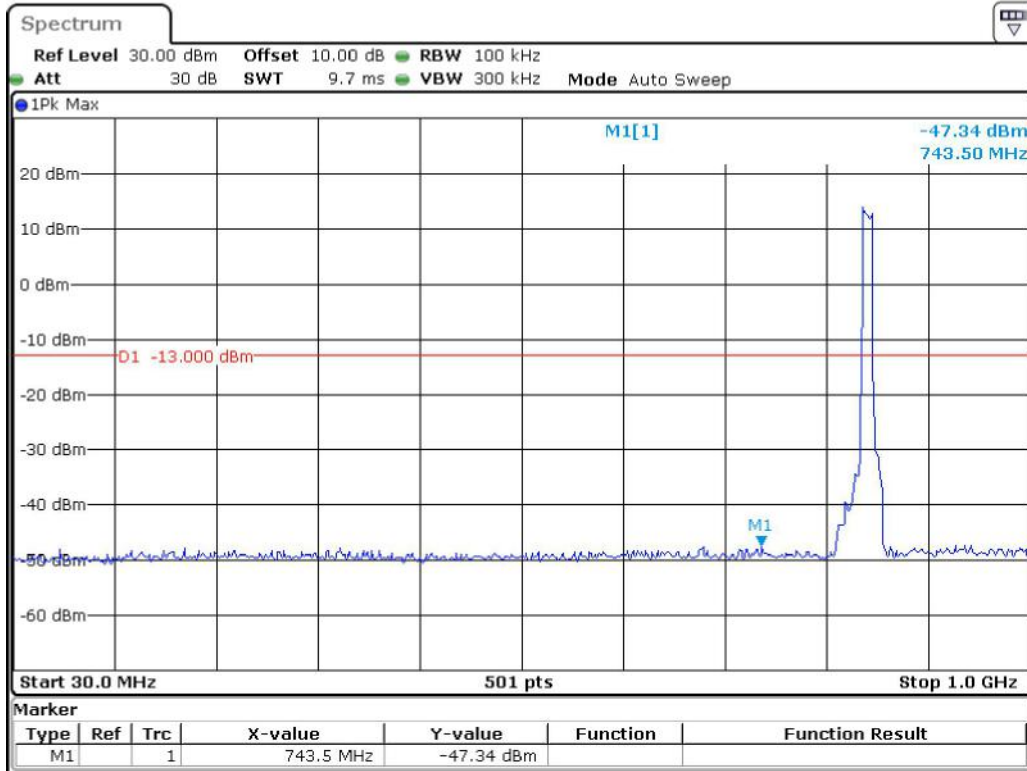

Band 5_10 MHz_High_QPSK_RB50#0_1(30MHz-1GHz)

Date: 19.JUN.2023 23:11:57