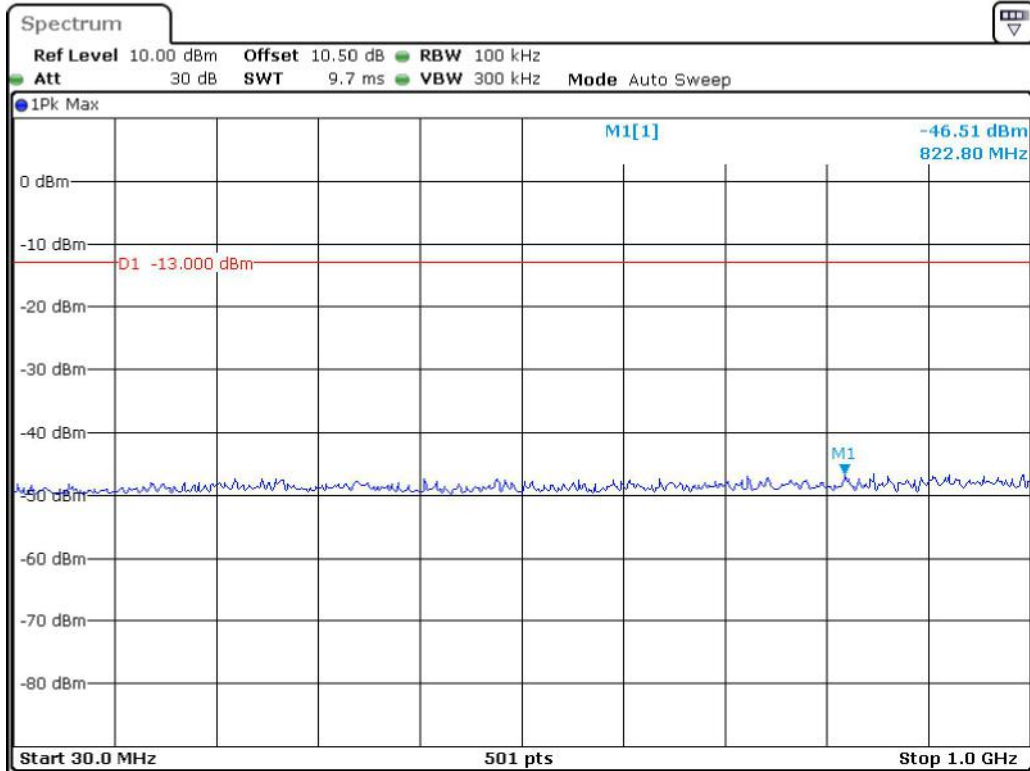

Band 2_15 MHz_High_QPSK_RB75#0_1(30MHz-1GHz)

Date: 8.JUN.2023 12:02:38