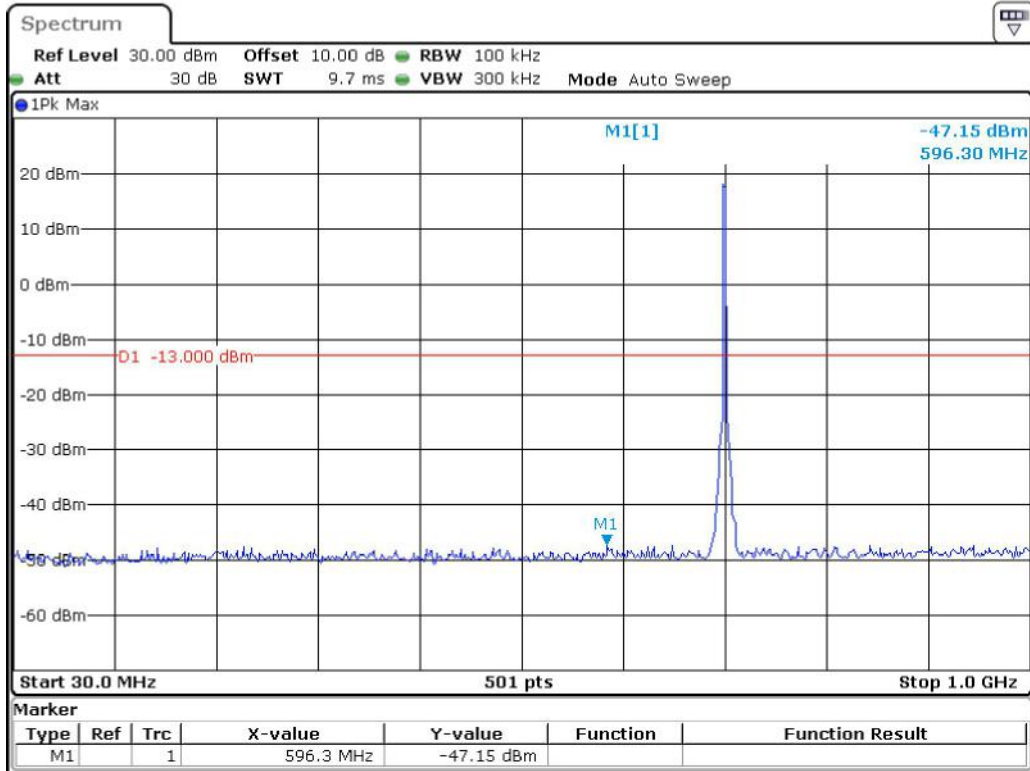

Date: 19.JUN.2023 23:15:30

Band 12_3 MHz_Low_QPSK_RB15#0_1(30MHz-1GHz)

Date: 19.JUN.2023 23:16:06

Band 12_3 MHz_Low_QPSK_RB15#0_2(1GHz-10GHz)

Date: 19.JUN.2023 23:16:35

Band 12_3 MHz_Middle_QPSK_RB15#0_1(30MHz-1GHz)