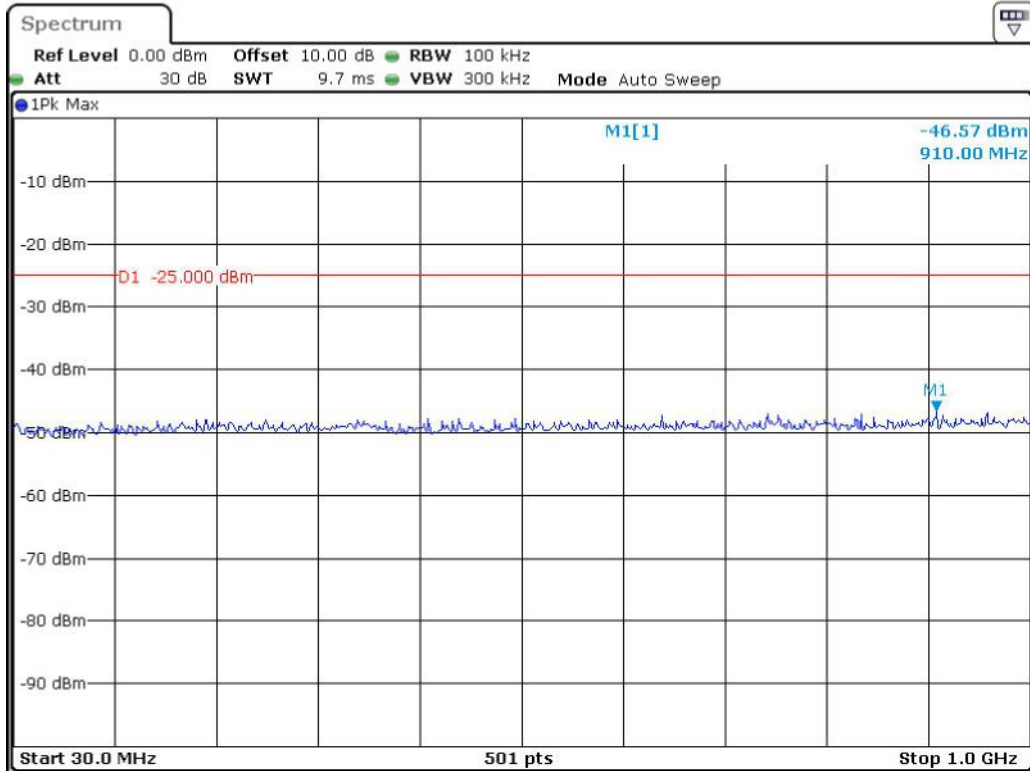

Band 41_5 MHz_High_QPSK_RB25#0_1(30MHz-1GHz)

Date: 9.JUN.2023 18:44:44