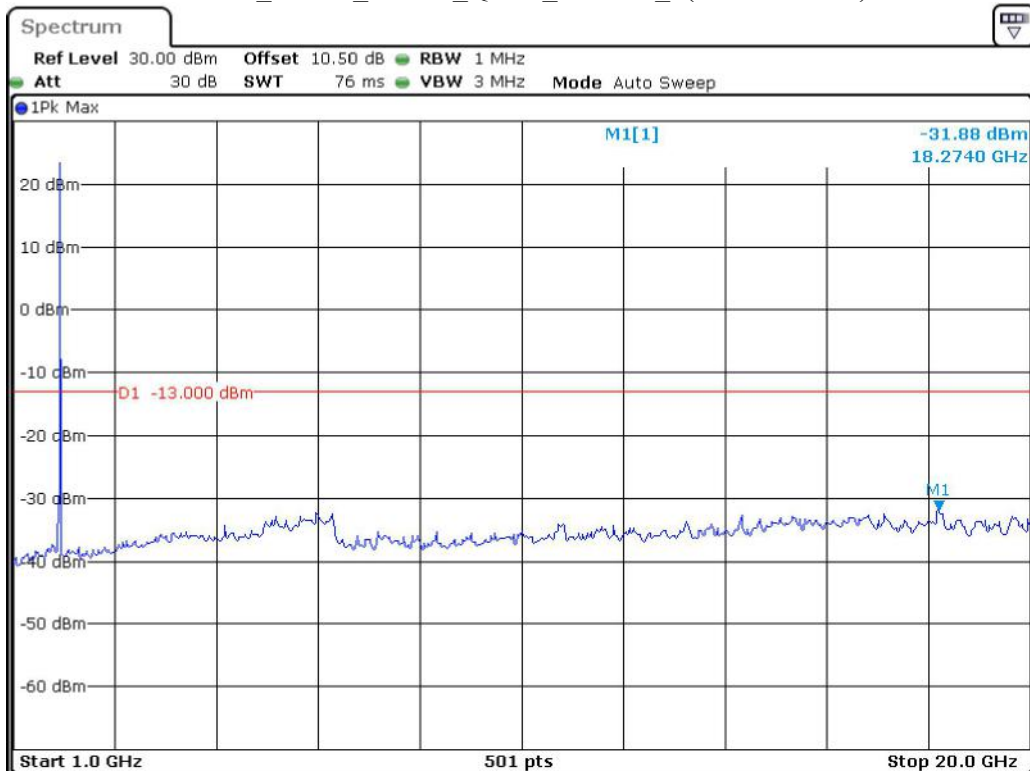

Band 2_3 MHz_Middle_QPSK_RB15#0_2(1GHz-20GHz)

Date: 8.JUN.2023 11:53:18