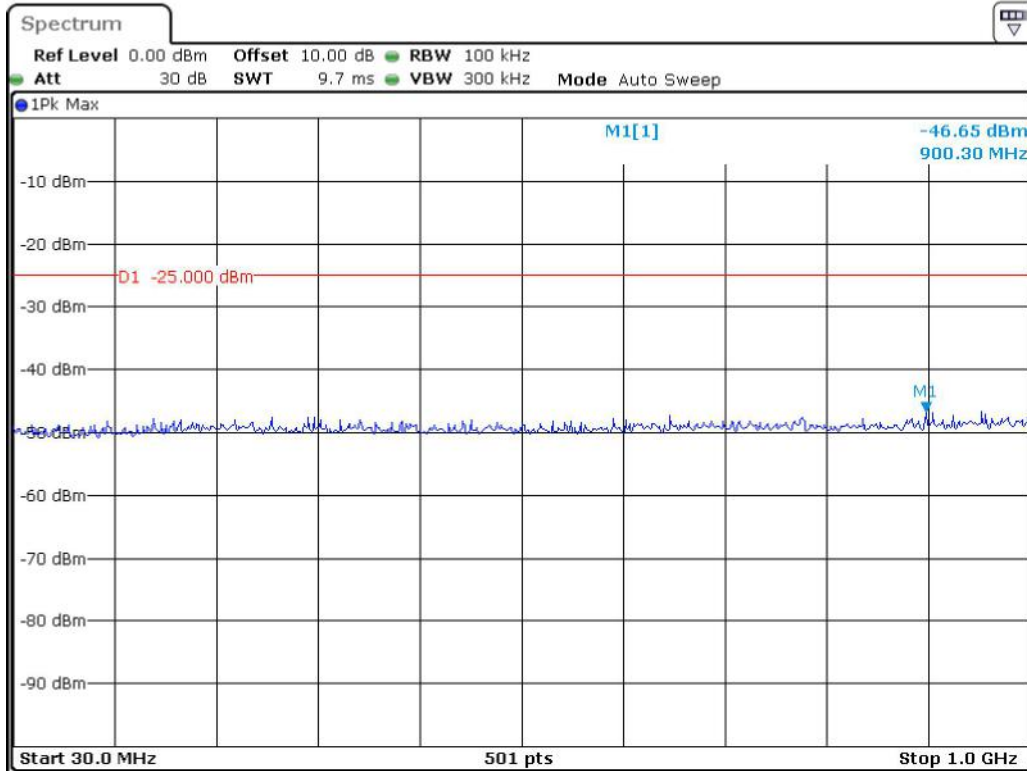

Band 41_10 MHz_High_QPSK_RB50#0_1(30MHz-1GHz)

Date: 9.JUN.2023 18:47:32