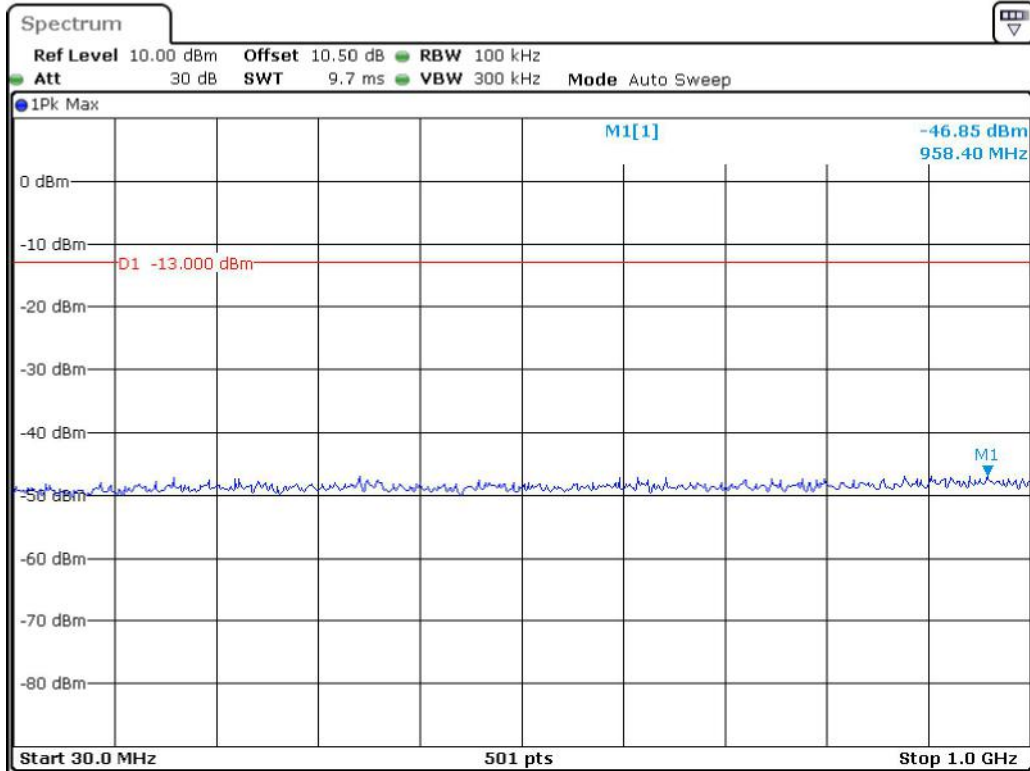

Band 2_10 MHz_Low_QPSK_RB50#0_1(30MHz-1GHz)

Date: 8.JUN.2023 11:57:40