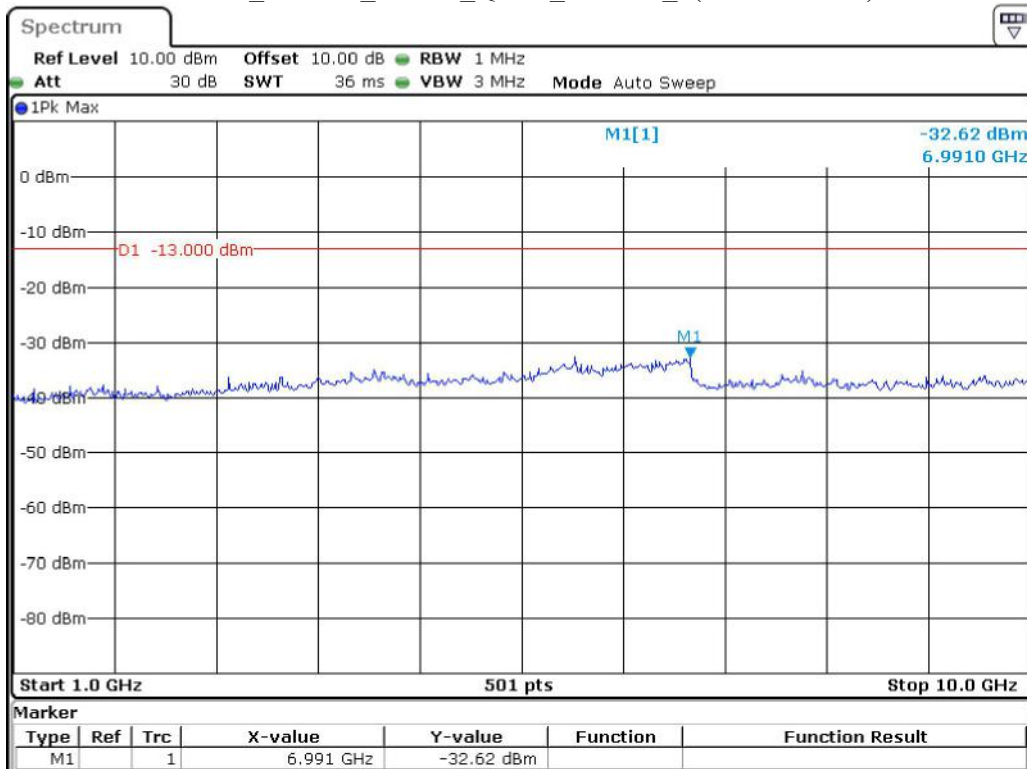

Band 5_10 MHz_Middle_QPSK_RB50#0_2(1GHz-10GHz)

Date: 19.JUN.2023 23:11:24