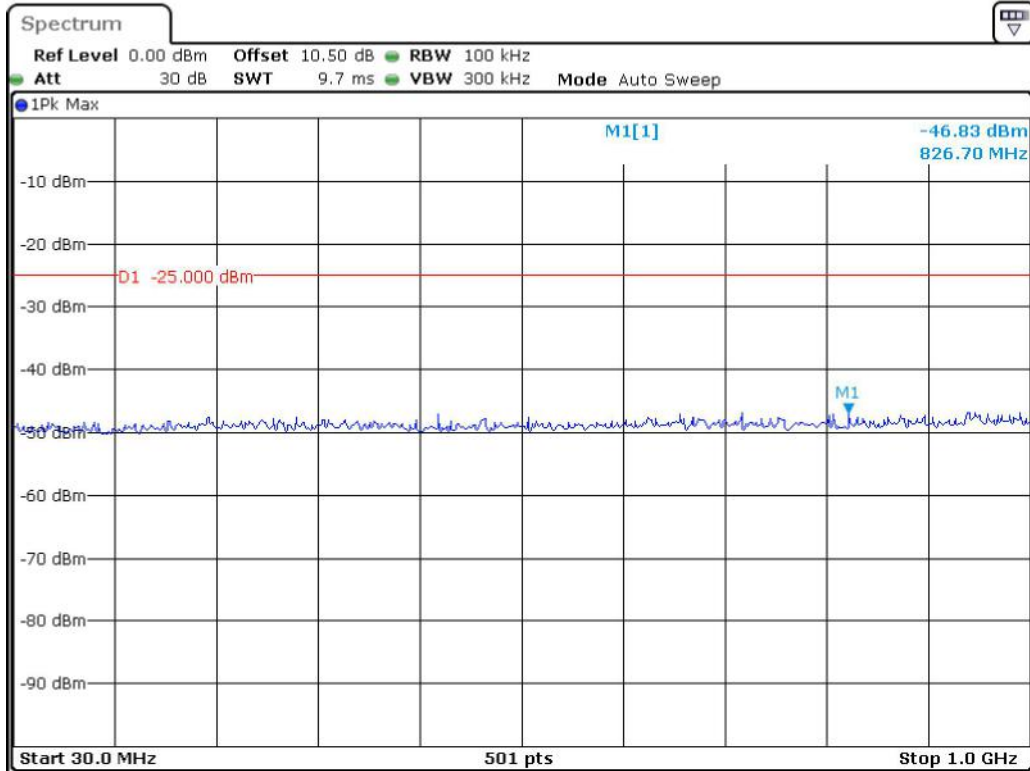

Date: 8.JUN.2023 12:09:02

Band 7_10 MHz_Low_QPSK_RB50#0_1(30MHz-1GHz)

Date: 8.JUN.2023 12:09:34

Band 7_10 MHz_Low_QPSK_RB50#0_2(1GHz-26.5GHz)

Date: 8.JUN.2023 12:10:03

Band 7_10 MHz_Middle_QPSK_RB50#0_1(30MHz-1GHz)