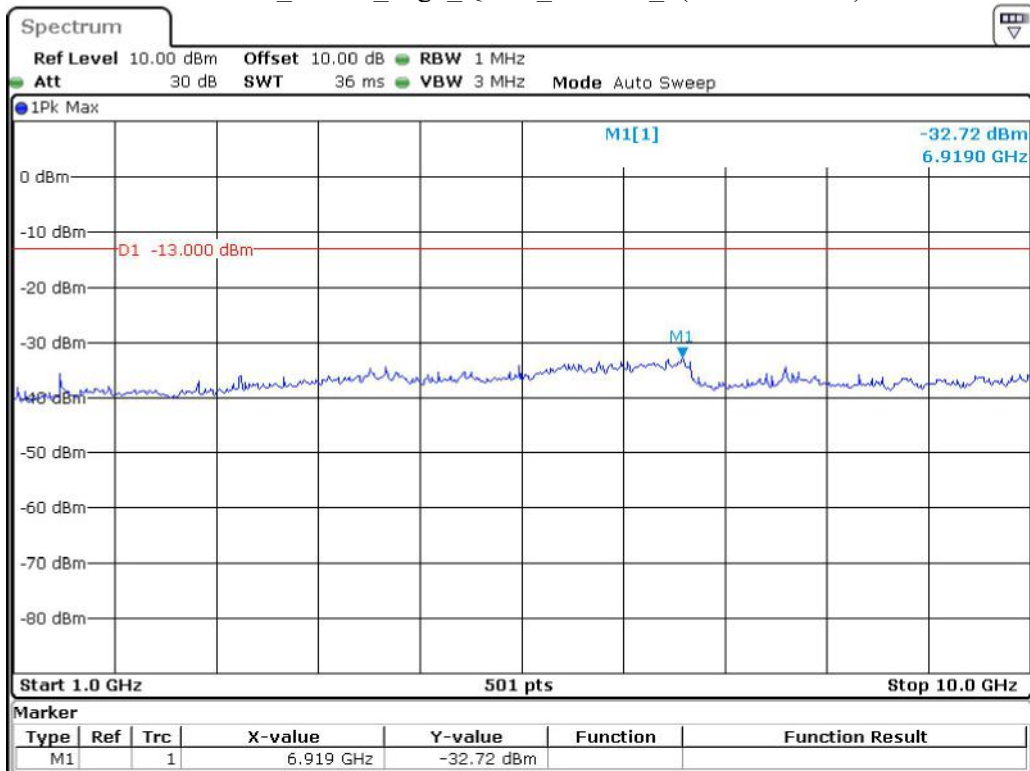

Date: 19.JUN.2023 23:17:05

Band 12_3 MHz_Middle_QPSK_RB15#0_2(1GHz-10GHz)

Date: 19.JUN.2023 23:17:37

Band 12_3 MHz_High_QPSK_RB15#0_1(30MHz-1GHz)

Date: 19.JUN.2023 23:18:07

Band 12_3 MHz_High_QPSK_RB15#0_2(1GHz-10GHz)