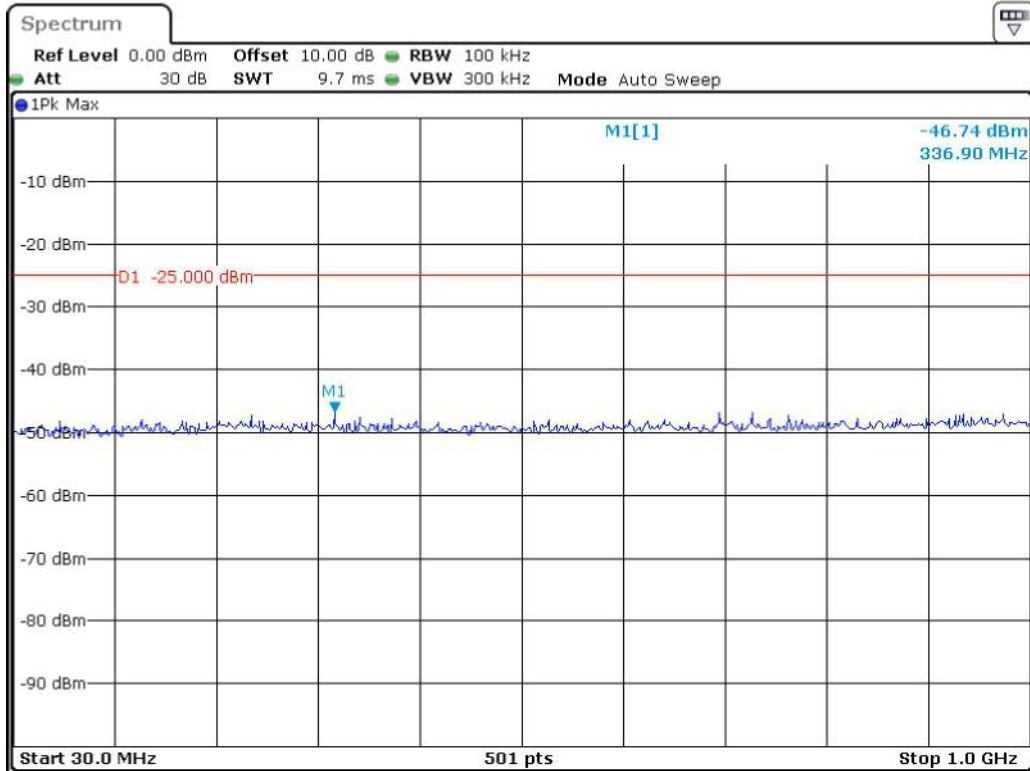

Band 41_10 MHz_Low_QPSK_RB50#0_1(30MHz-1GHz)

Date: 9.JUN.2023 18:45:49