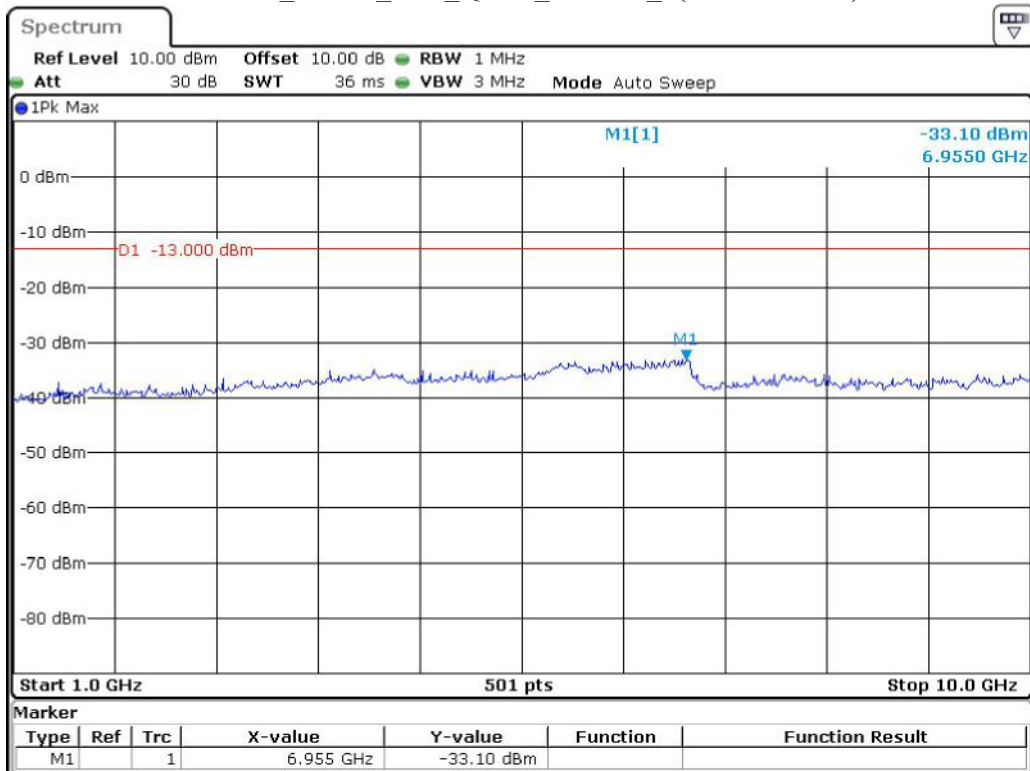

Band 12_3 MHz_Low_QPSK_RB15#0_2(1GHz-10GHz)

Date: 19.JUN.2023 23:16:35