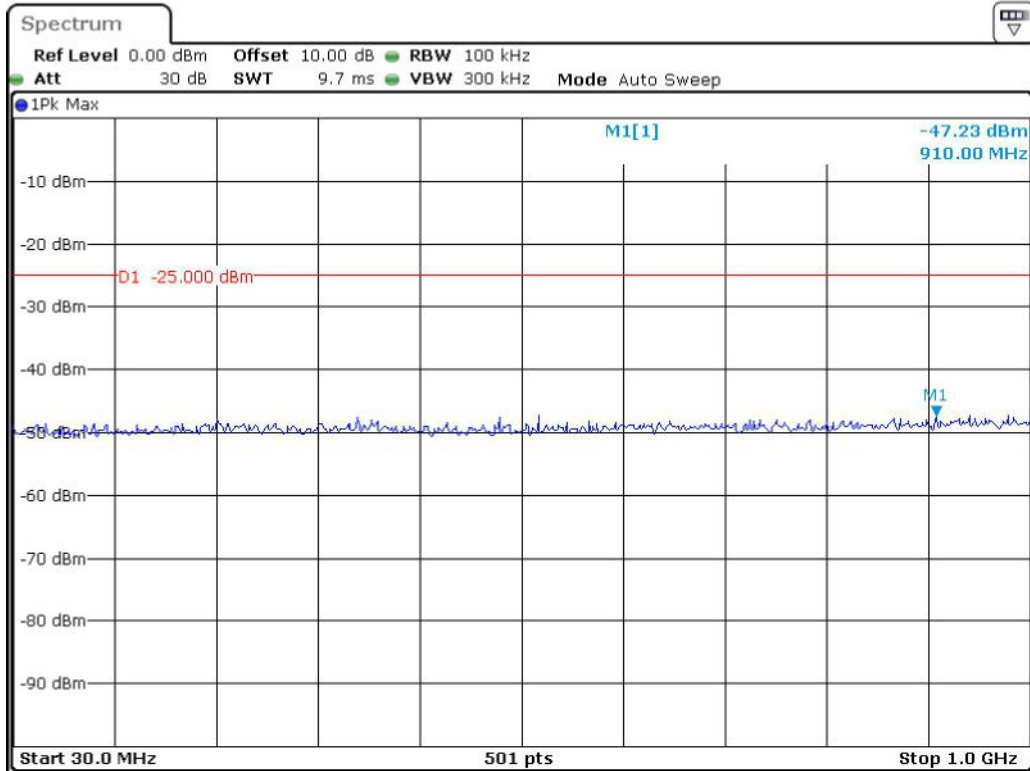

Band 41_15 MHz_Low_QPSK_RB75#0_1(30MHz-1GHz)

Date: 9.JUN.2023 18:48:27