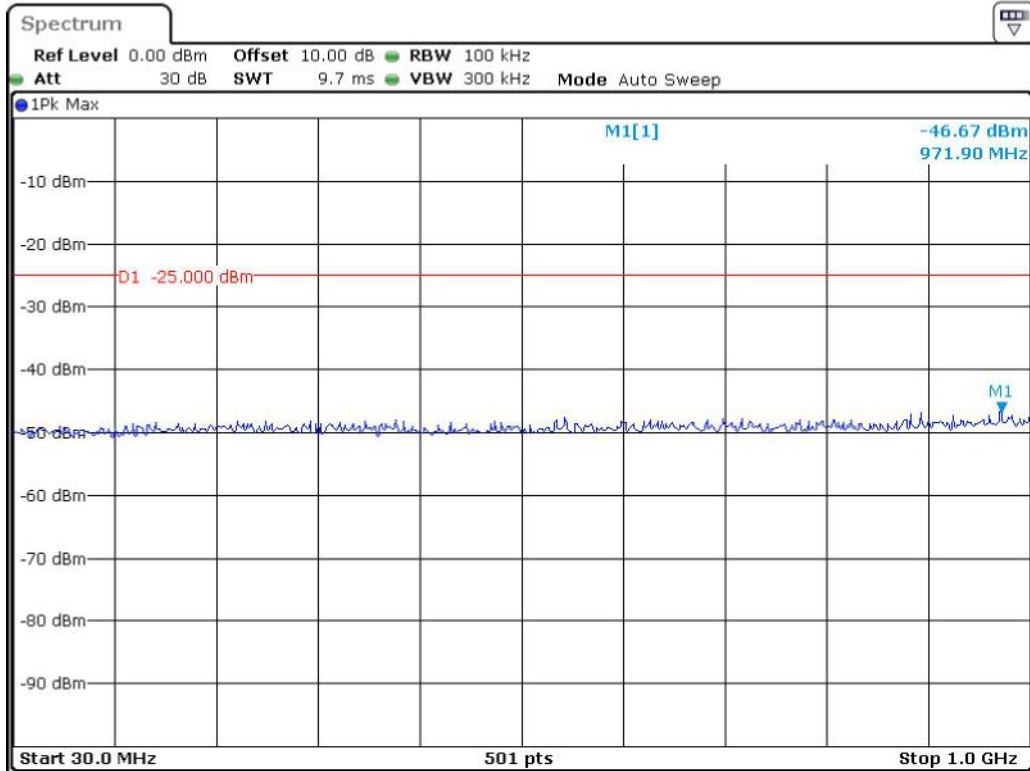

Date: 9.JUN.2023 20:38:08

Band 41_15 MHz_Low_QPSK_RB75#0_1(30MHz-1GHz)

Date: 9.JUN.2023 18:48:27

Band 41_15 MHz_Low_QPSK_RB75#0_2(1GHz-27GHz)

Date: 9.JUN.2023 20:51:33

Band 41_15 MHz_Middle_QPSK_RB75#0_1(30MHz-1GHz)