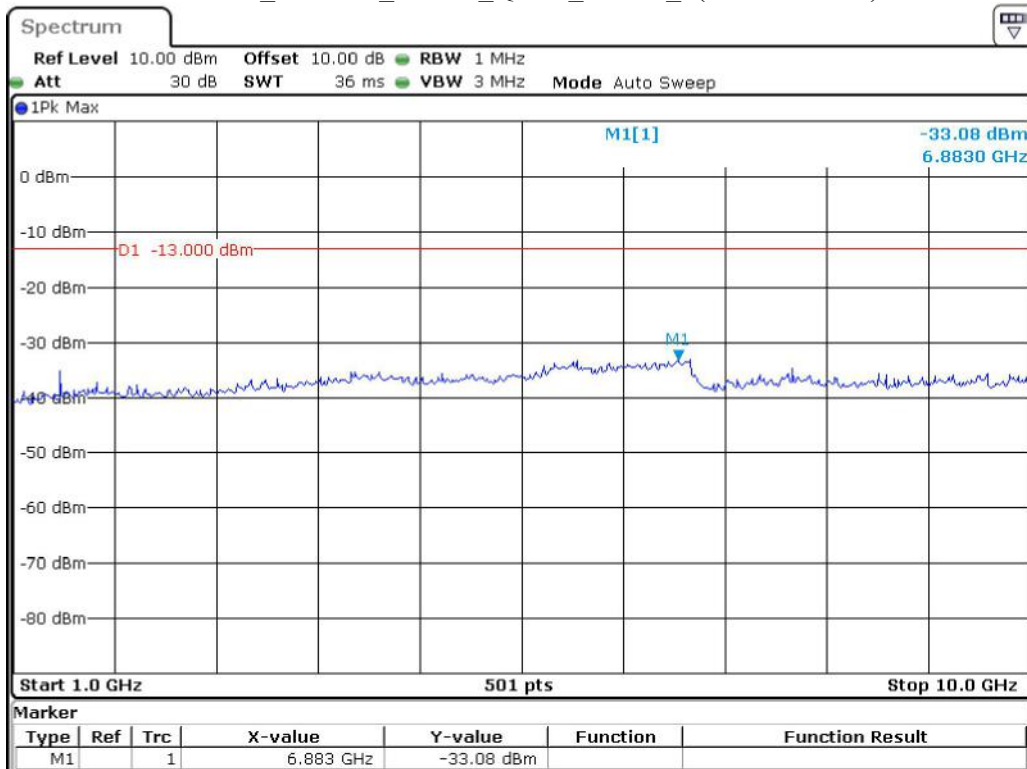

Band 12_1.4 MHz_Middle_QPSK_RB6#0_2(1GHz-10GHz)

Date: 19.JUN.2023 23:14:31