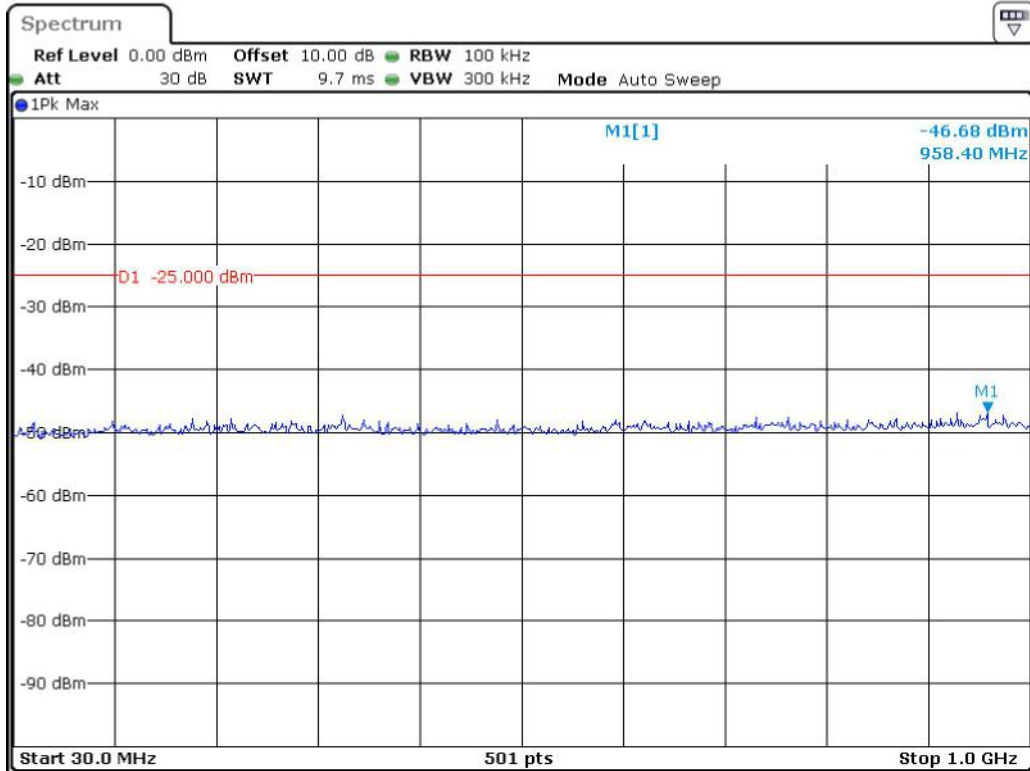

Band 41_20 MHz_Low_QPSK_RB100#0_1(30MHz-1GHz)

Date: 9.JUN.2023 18:51:14