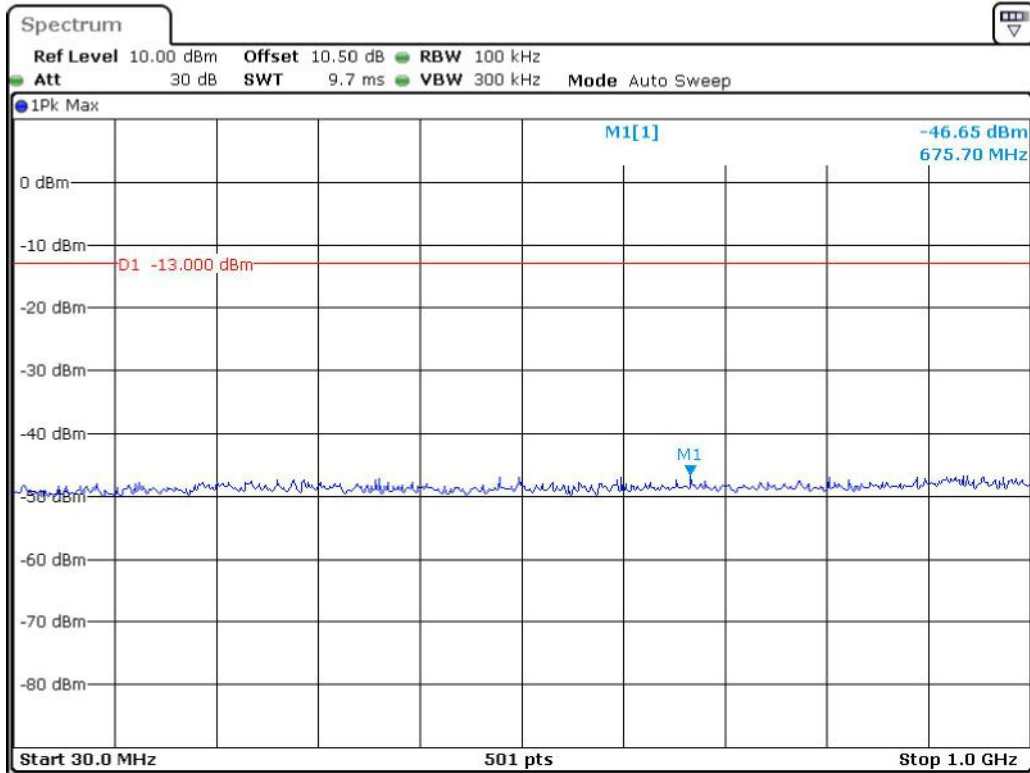

Please refer to following plots:

Band 2_1.4 MHz_Low_QPSK_RB6#0_1(30MHz-1GHz)

Date: 8.JUN.2023 11:46:58

Band 2_1.4 MHz_Low_QPSK_RB6#0_2(1GHz-20GHz)

Date: 8.JUN.2023 11:47:20

Band 2_1.4 MHz_Middle_QPSK_RB6#0_1(30MHz-1GHz)