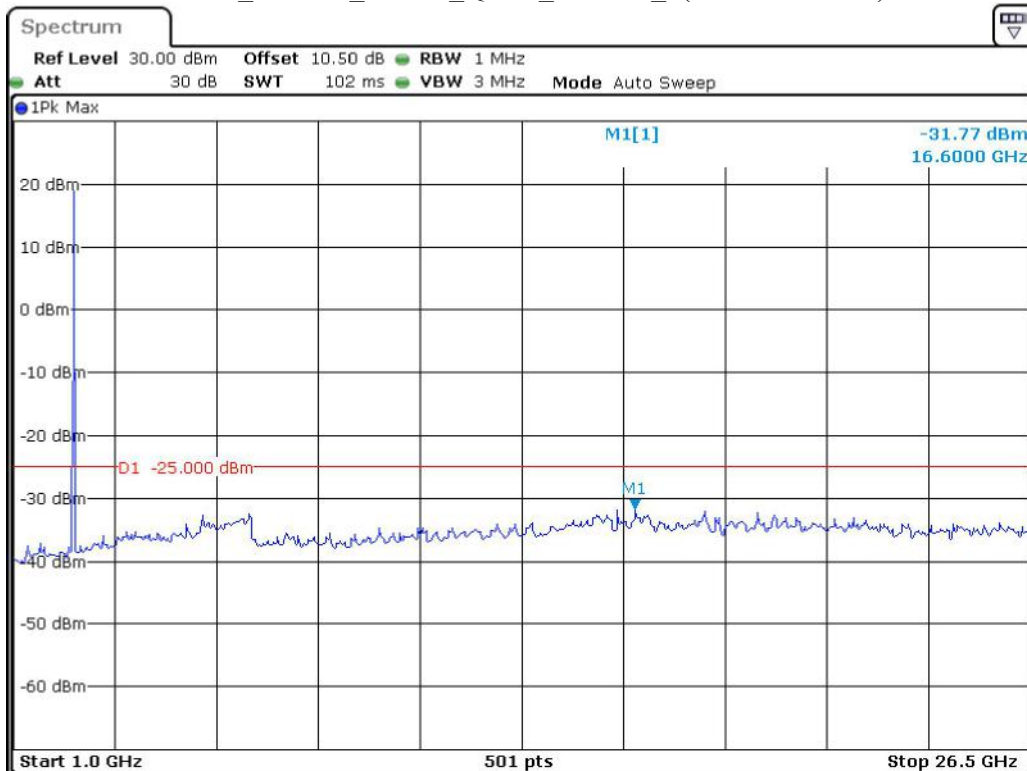

Band 7_15 MHz_Middle_QPSK_RB75#0_2(1GHz-26.5GHz)

Date: 8.JUN.2023 12:14:08