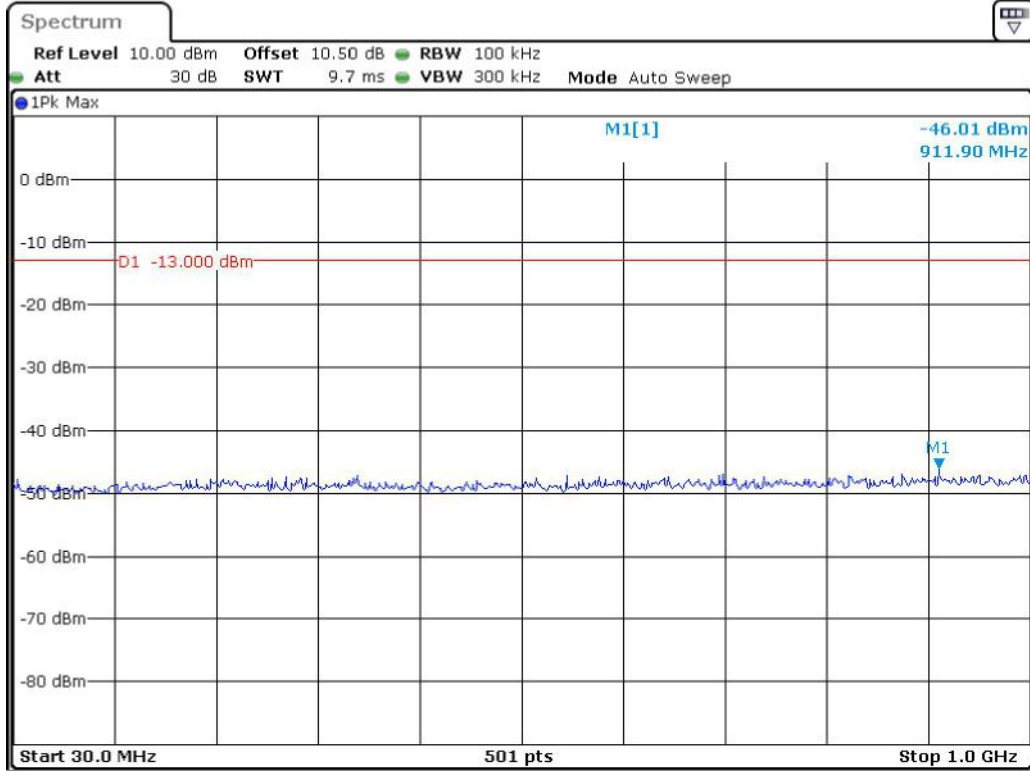

Date: 8.JUN.2023 12:00:01

Band 2_15 MHz_Low_QPSK_RB75#0_1(30MHz-1GHz)

Date: 8.JUN.2023 12:00:41

Band 2_15 MHz_Low_QPSK_RB75#0_2(1GHz-20GHz)

Date: 8.JUN.2023 12:01:07

Band 2_15 MHz_Middle_QPSK_RB75#0_1(30MHz-1GHz)