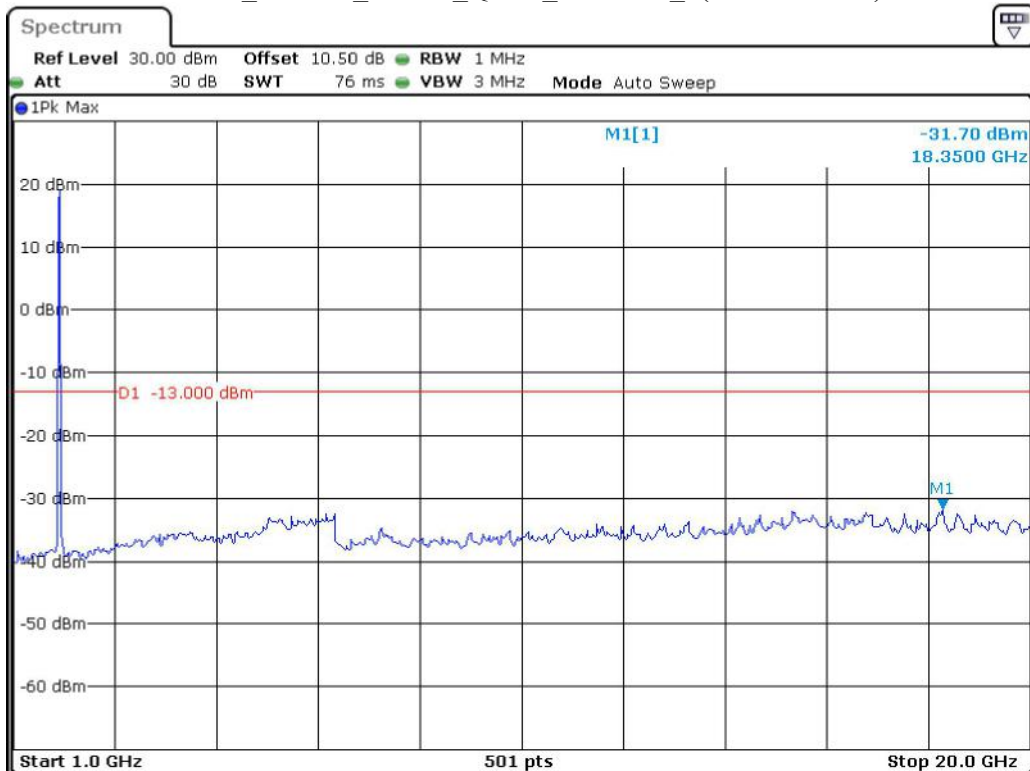

Band 2_20 MHz_Middle_QPSK_RB100#0_2(1GHz-20GHz)

Date: 8.JUN.2023 12:05:08