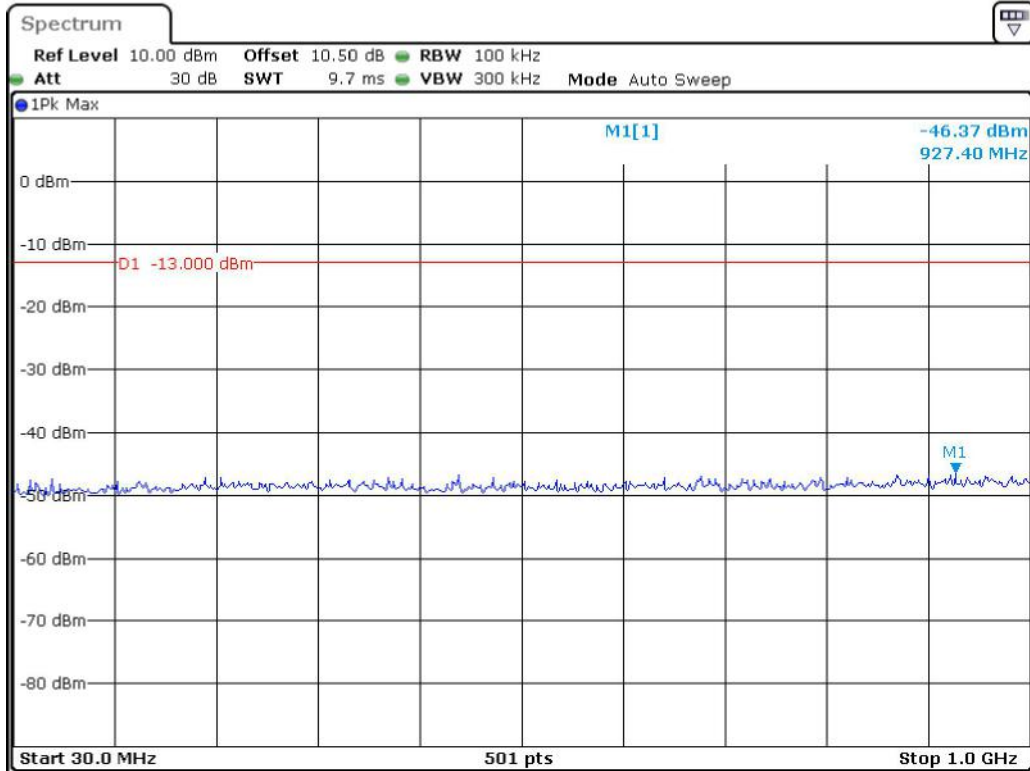

Band 2_1.4 MHz_High_QPSK_RB6#0_1(30MHz-1GHz)

Date: 8.JUN.2023 11:50:56