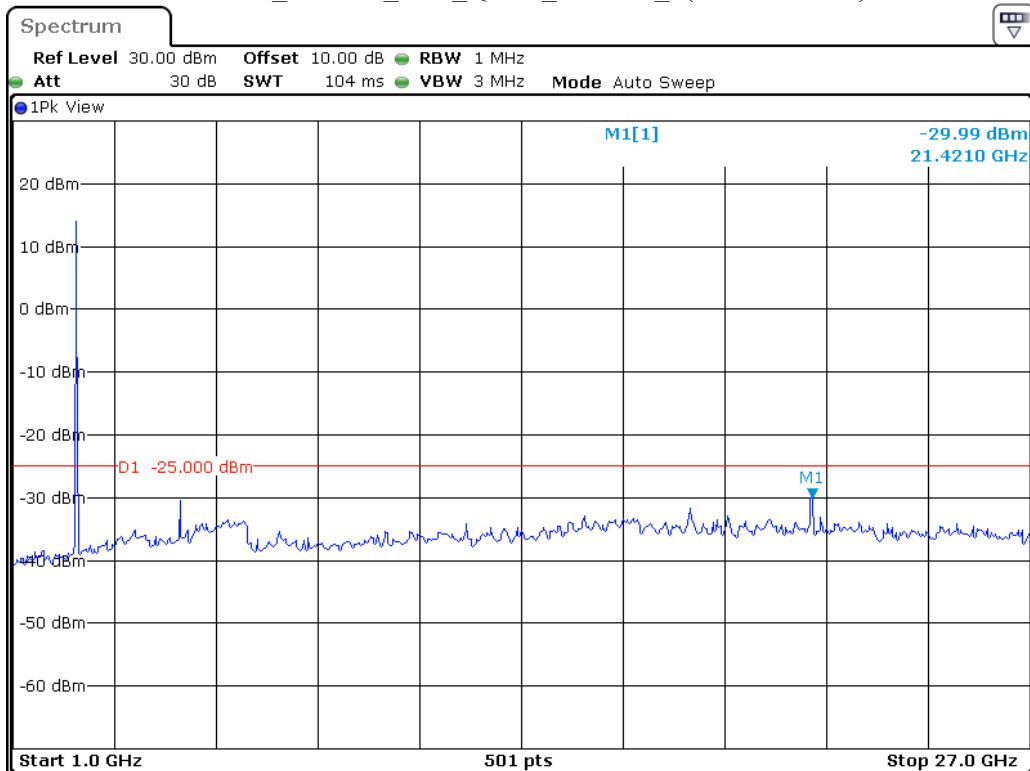

Band 41_15 MHz_Low_QPSK_RB75#0_2(1GHz-27GHz)

Date: 9.JUN.2023 20:51:33