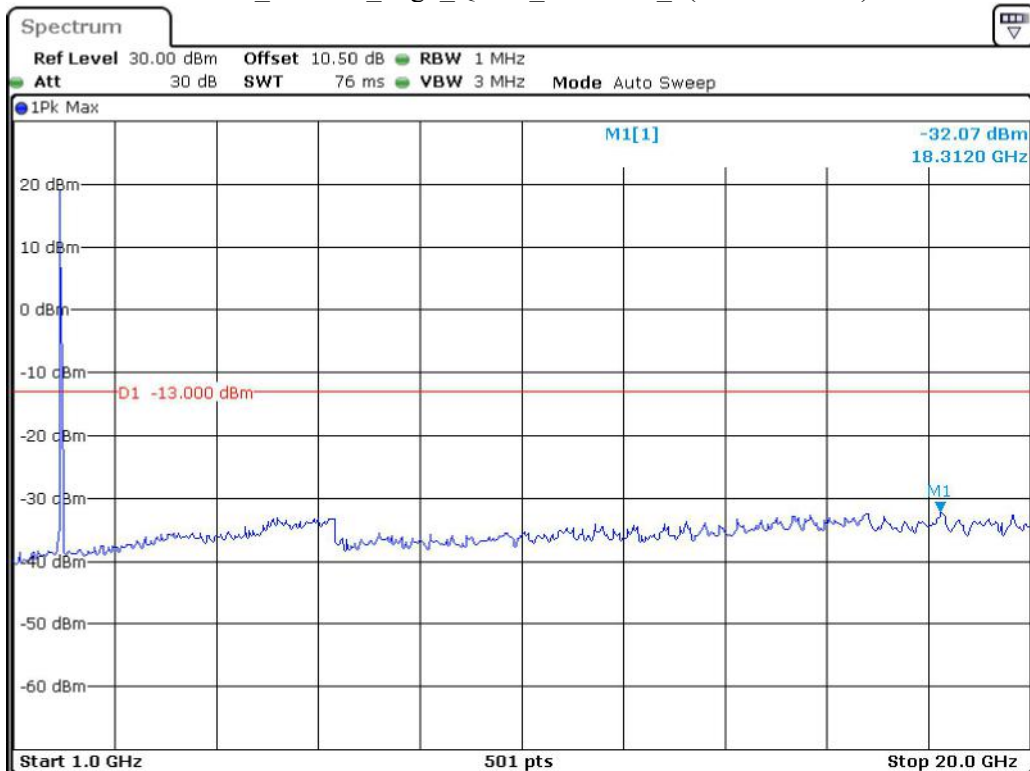

Date: 8.JUN.2023 12:04:41

Band 2_20 MHz_Middle_QPSK_RB100#0_2(1GHz-20GHz)

Date: 8.JUN.2023 12:05:08

Band 2_20 MHz_High_QPSK_RB100#0_1(30MHz-1GHz)

Date: 8.JUN.2023 12:05:42

Band 2_20 MHz_High_QPSK_RB100#0_2(1GHz-20GHz)