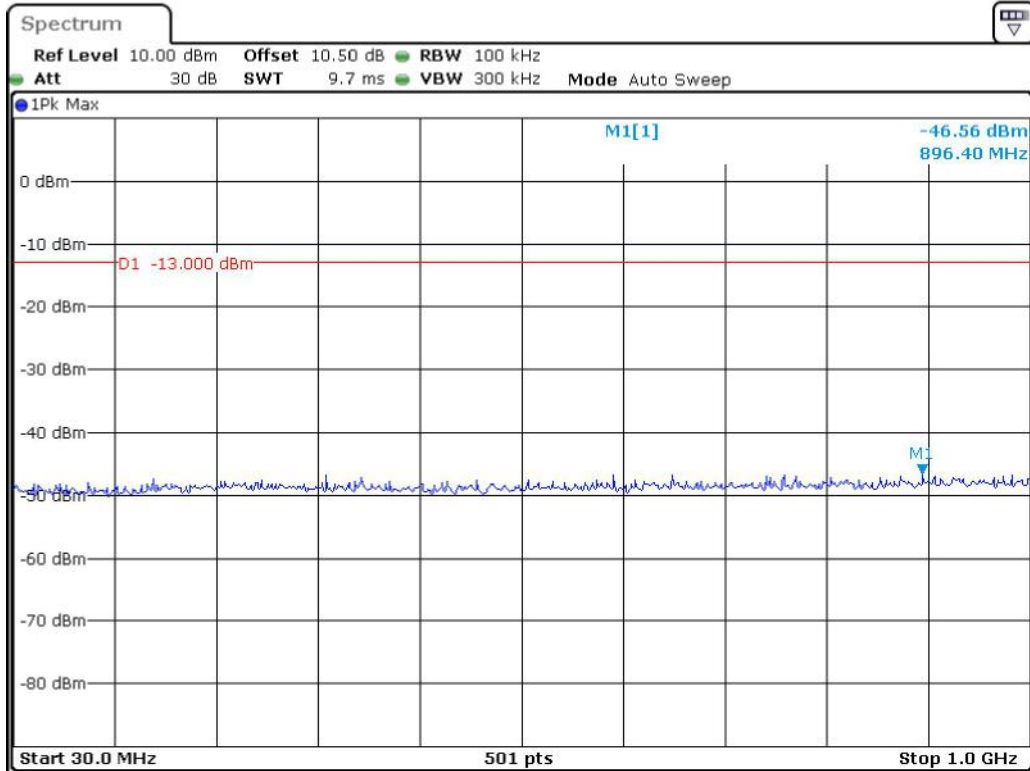

Date: 8.JUN.2023 11:54:14

Band 2_5 MHz_Low_QPSK_RB25#0_1(30MHz-1GHz)

Date: 8.JUN.2023 11:54:45

Band 2_5 MHz_Low_QPSK_RB25#0_2(1GHz-20GHz)

Date: 8.JUN.2023 11:55:11

Band 2_5 MHz_Middle_QPSK_RB25#0_1(30MHz-1GHz)