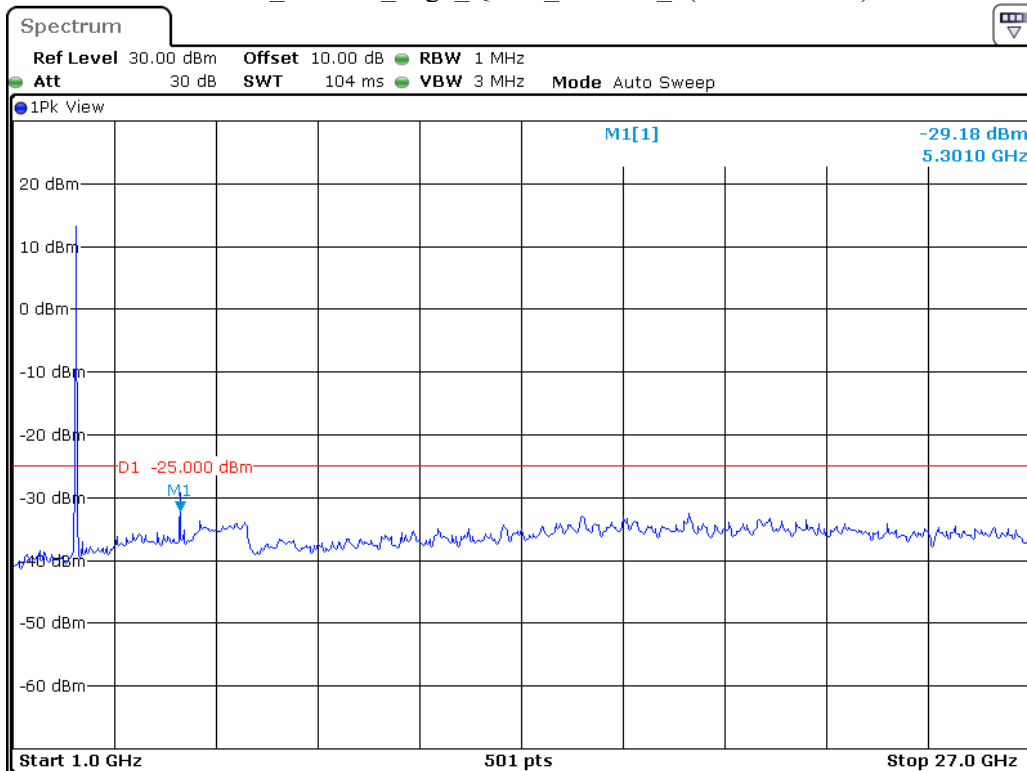

Date: 9.JUN.2023 18:46:44

Band 41_10 MHz_Middle_QPSK_RB50#0_2(1GHz-27GHz)

Date: 9.JUN.2023 20:39:45

Band 41_10 MHz_High_QPSK_RB50#0_1(30MHz-1GHz)

Date: 9.JUN.2023 18:47:32

Band 41_10 MHz_High_QPSK_RB50#0_2(1GHz-27GHz)