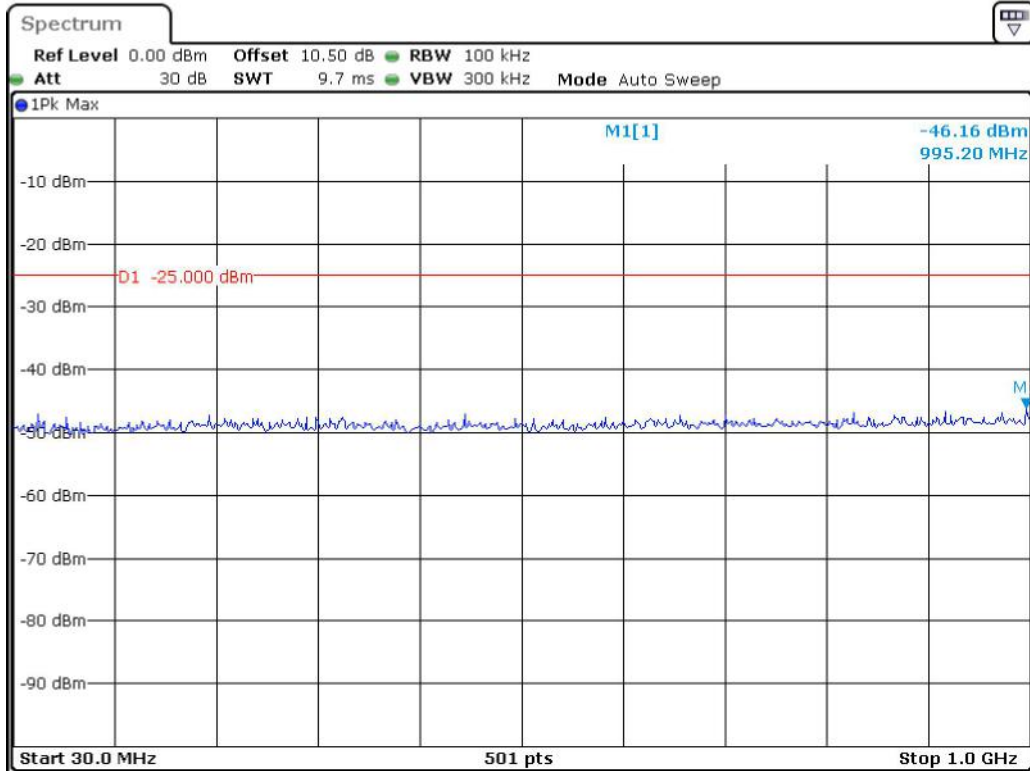

Band 7_15 MHz_Low_QPSK_RB75#0_1(30MHz-1GHz)

Date: 8.JUN.2023 12:12:39