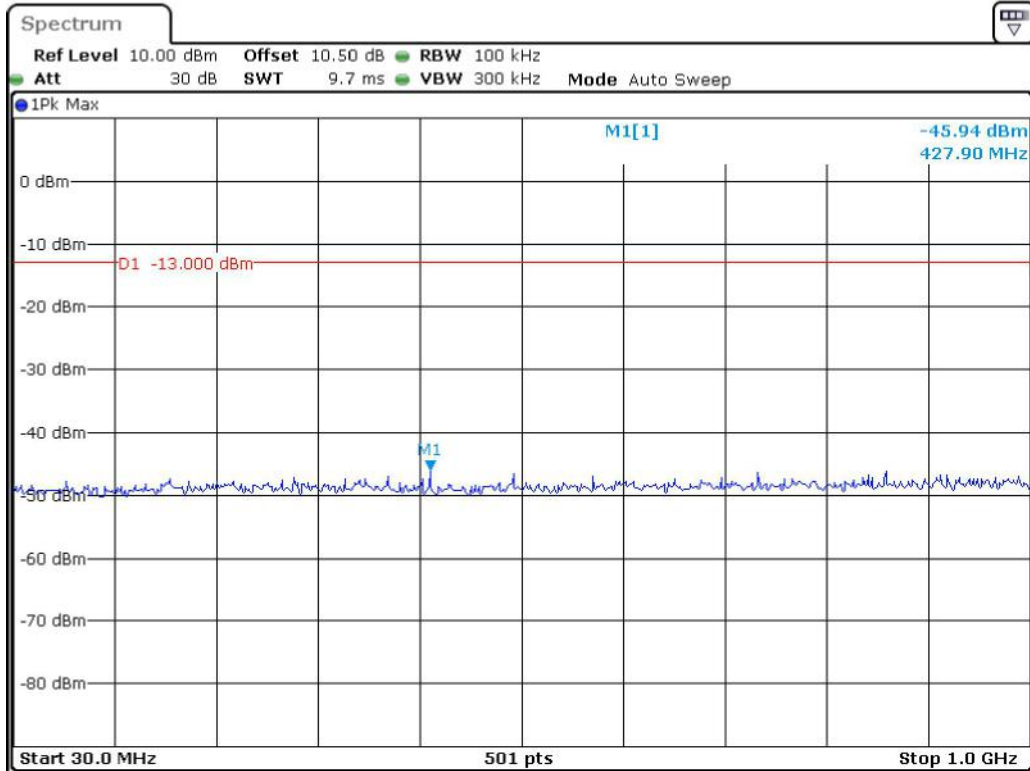

Band 2_20 MHz_High_QPSK_RB100#0_1(30MHz-1GHz)

Date: 8.JUN.2023 12:05:42