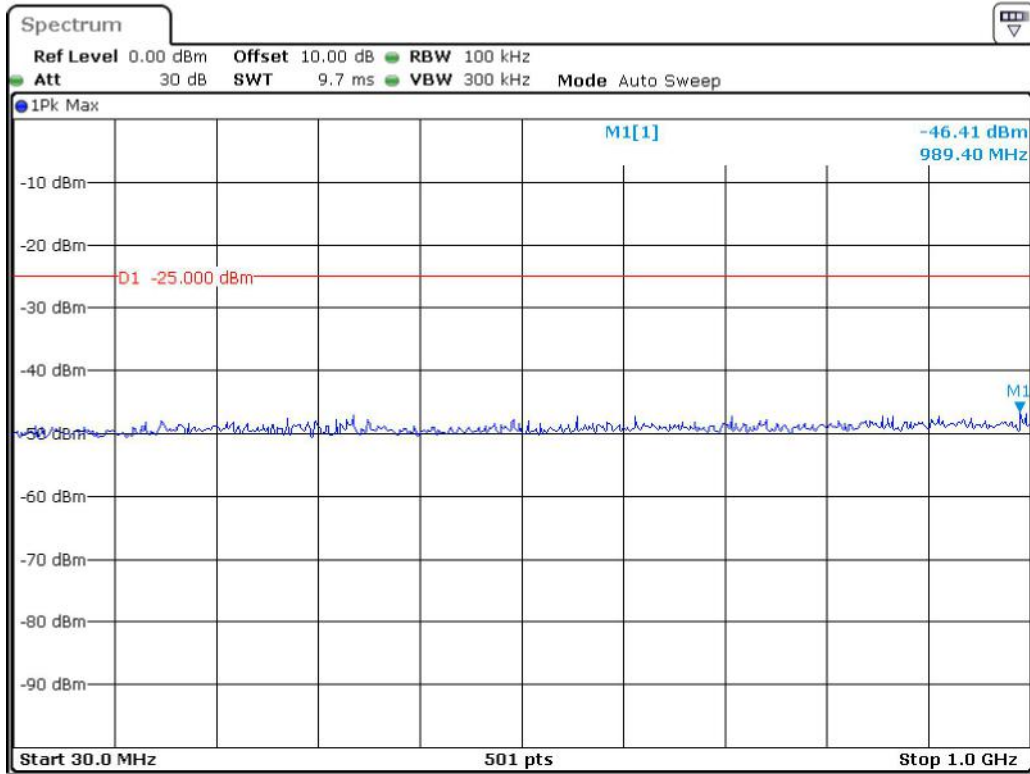

Band 41_5 MHz_Low_QPSK_RB25#0_1(30MHz-1GHz)

Date: 9.JUN.2023 18:42:54