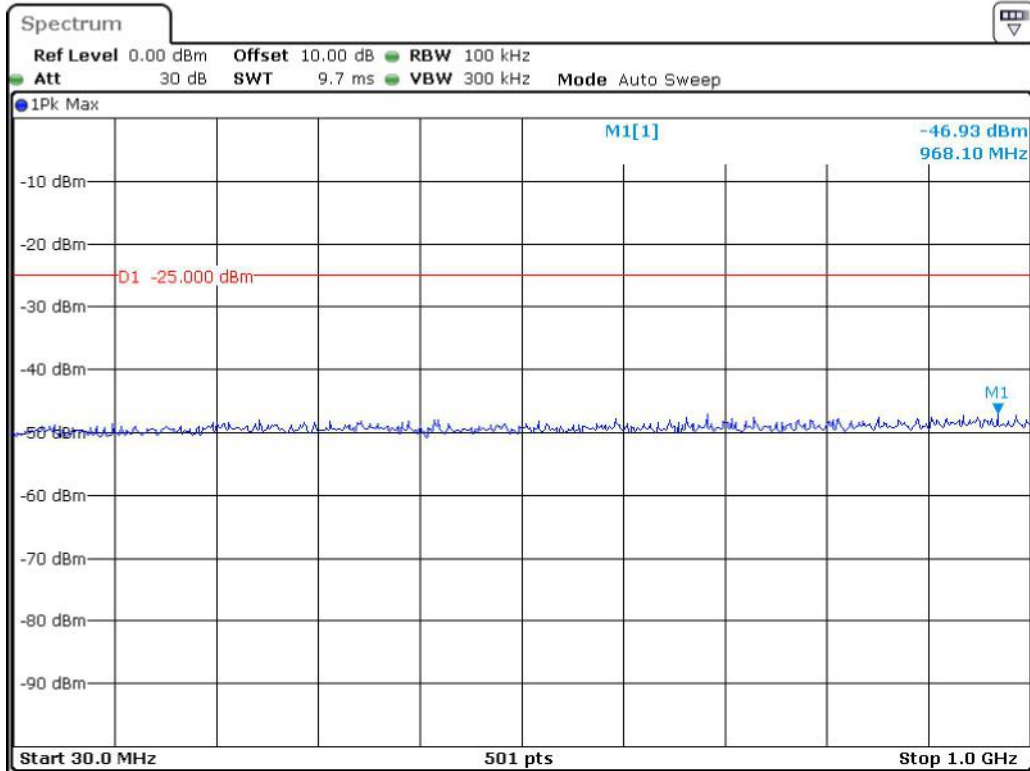

Band 41_20 MHz_High_QPSK_RB100#0_1(30MHz-1GHz)

Date: 9.JUN.2023 18:53:06