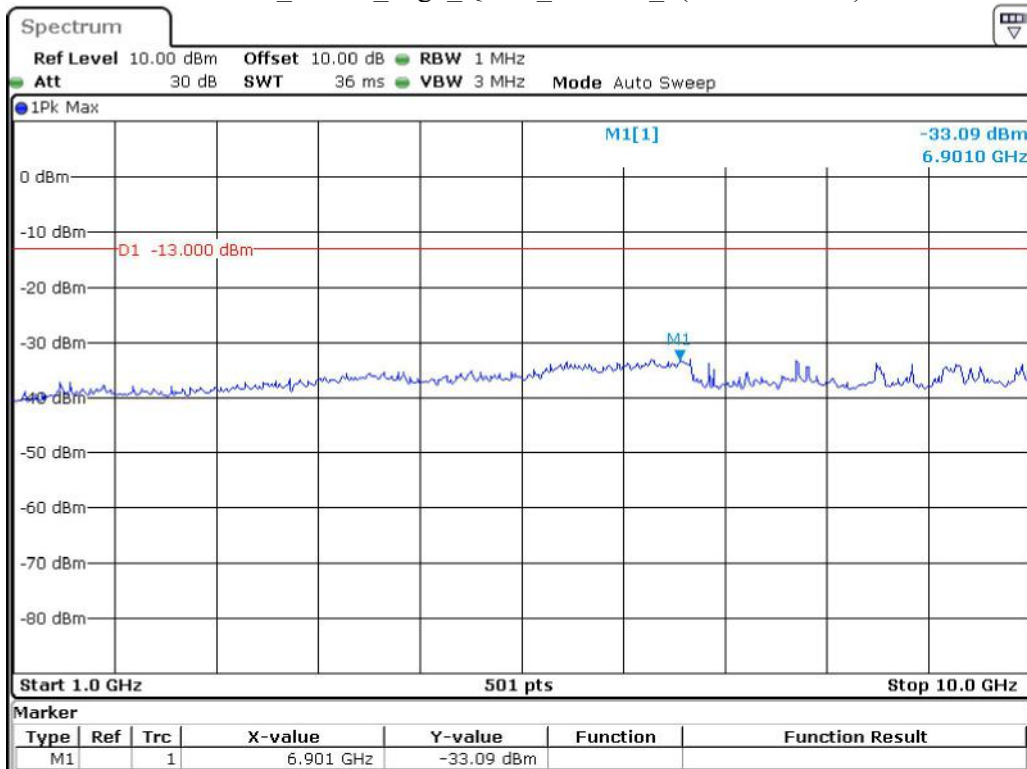

Date: 19.JUN.2023 23:20:09

Band 12_5 MHz_Middle_QPSK_RB25#0_2(1GHz-10GHz)

Date: 19.JUN.2023 23:20:32

Band 12_5 MHz_High_QPSK_RB25#0_1(30MHz-1GHz)

Date: 19.JUN.2023 23:21:05

Band 12_5 MHz_High_QPSK_RB25#0_2(1GHz-10GHz)