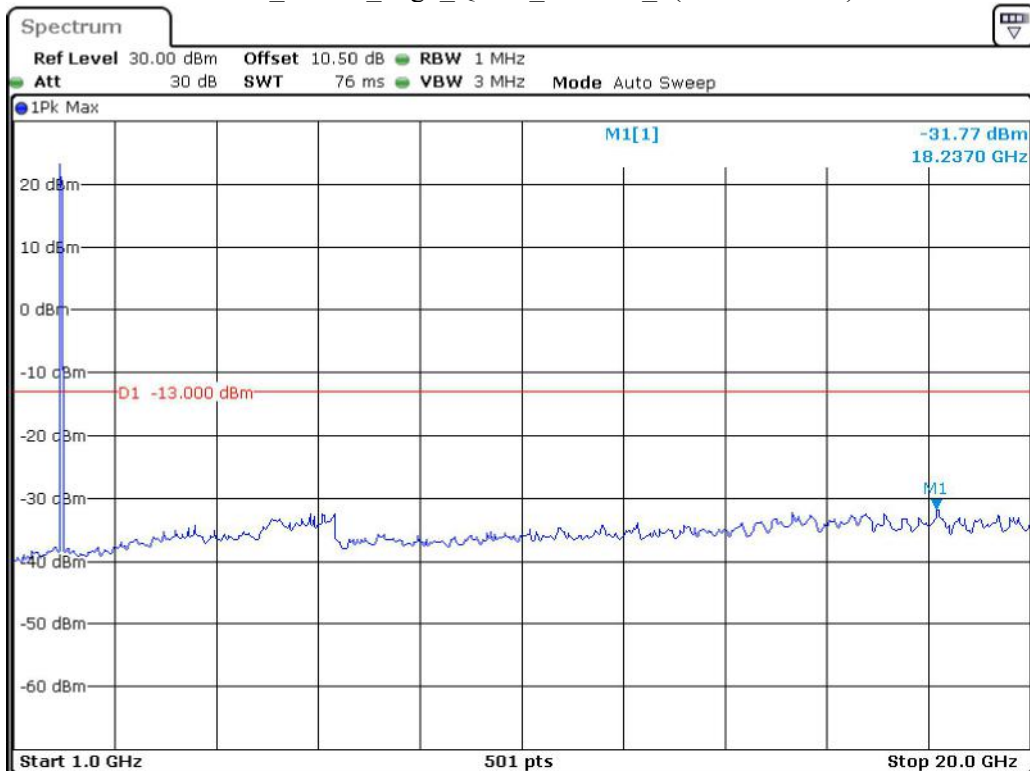

Date: 8.JUN.2023 11:52:52

Band 2_3 MHz_Middle_QPSK_RB15#0_2(1GHz-20GHz)

Date: 8.JUN.2023 11:53:18

Band 2_3 MHz_High_QPSK_RB15#0_1(30MHz-1GHz)

Date: 8.JUN.2023 11:53:45

Band 2_3 MHz_High_QPSK_RB15#0_2(1GHz-20GHz)