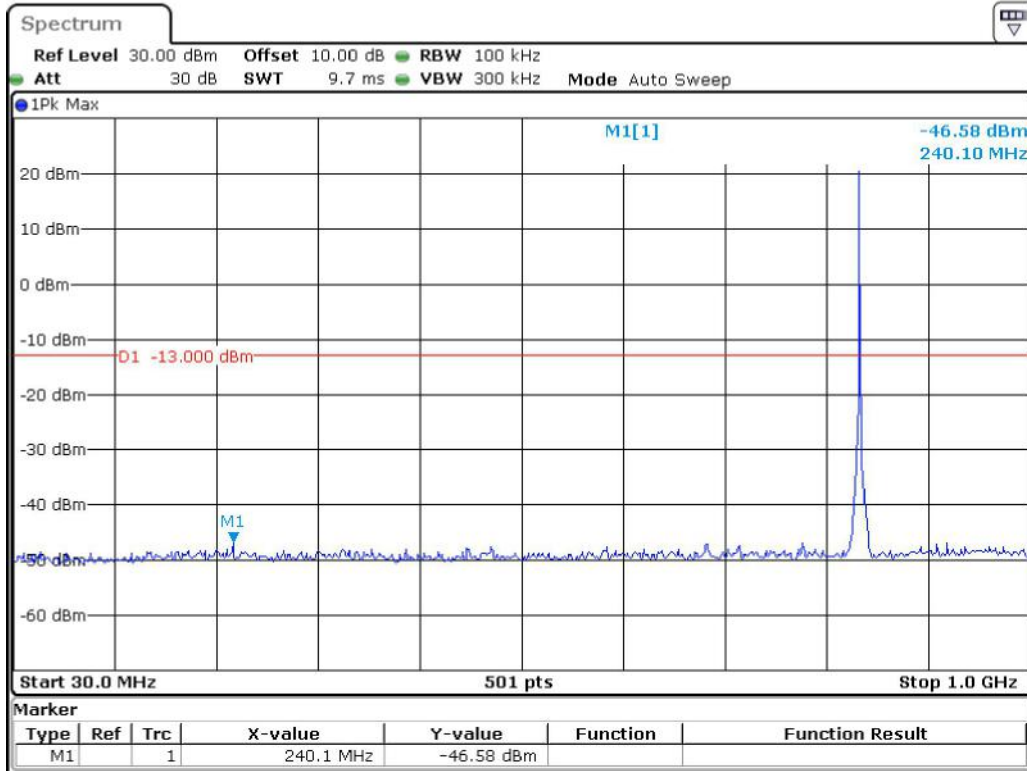

Date: 8.JUN.2023 12:18:17

Band 5_1.4 MHz_Low_QPSK_RB6#0_1(30MHz-1GHz)

Date: 19.JUN.2023 23:01:14

Band 5_1.4 MHz_Low_QPSK_RB6#0_2(1GHz-10GHz)

Date: 19.JUN.2023 23:01:44

Band 5_1.4 MHz_Middle_QPSK_RB6#0_1(30MHz-1GHz)