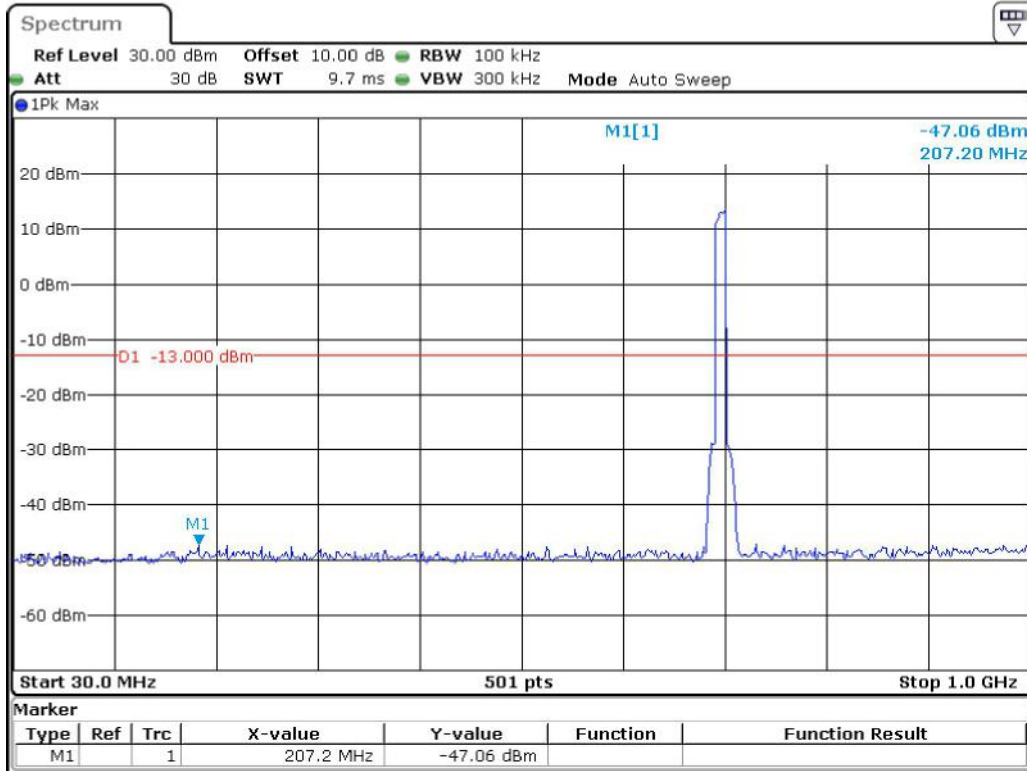

Band 12_10 MHz_Low_QPSK_RB50#0_1(30MHz-1GHz)

Date: 19.JUN.2023 23:22:15