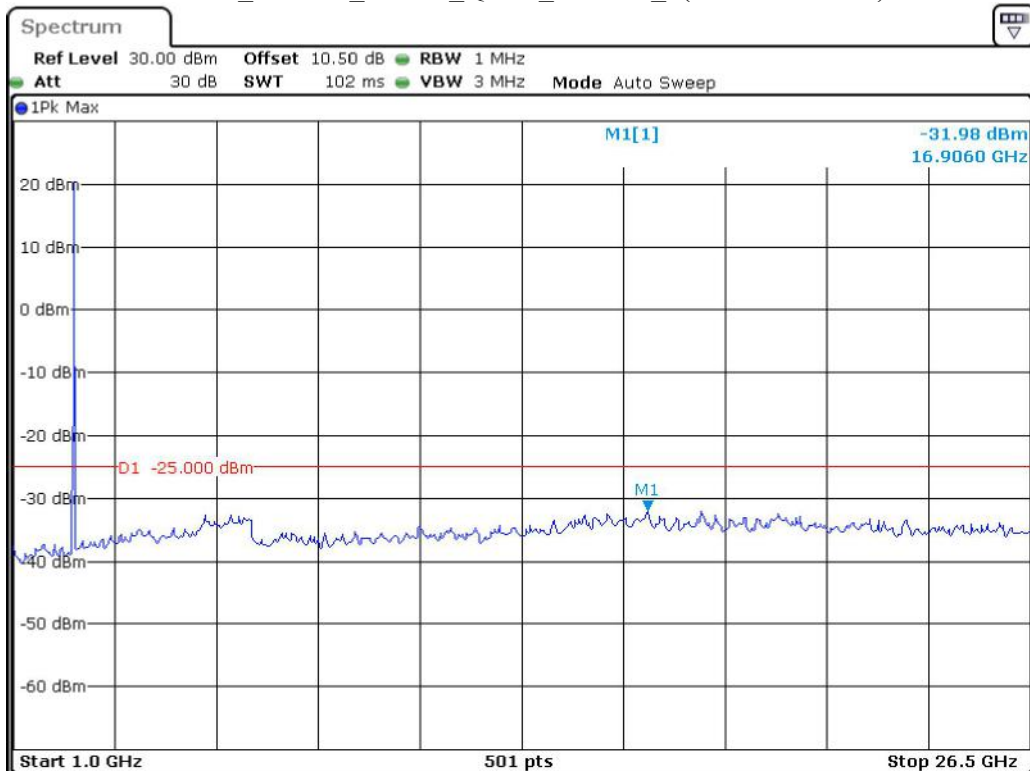

Band 7_10 MHz_Middle_QPSK_RB50#0_2(1GHz-26.5GHz)

Date: 8.JUN.2023 12:11:04