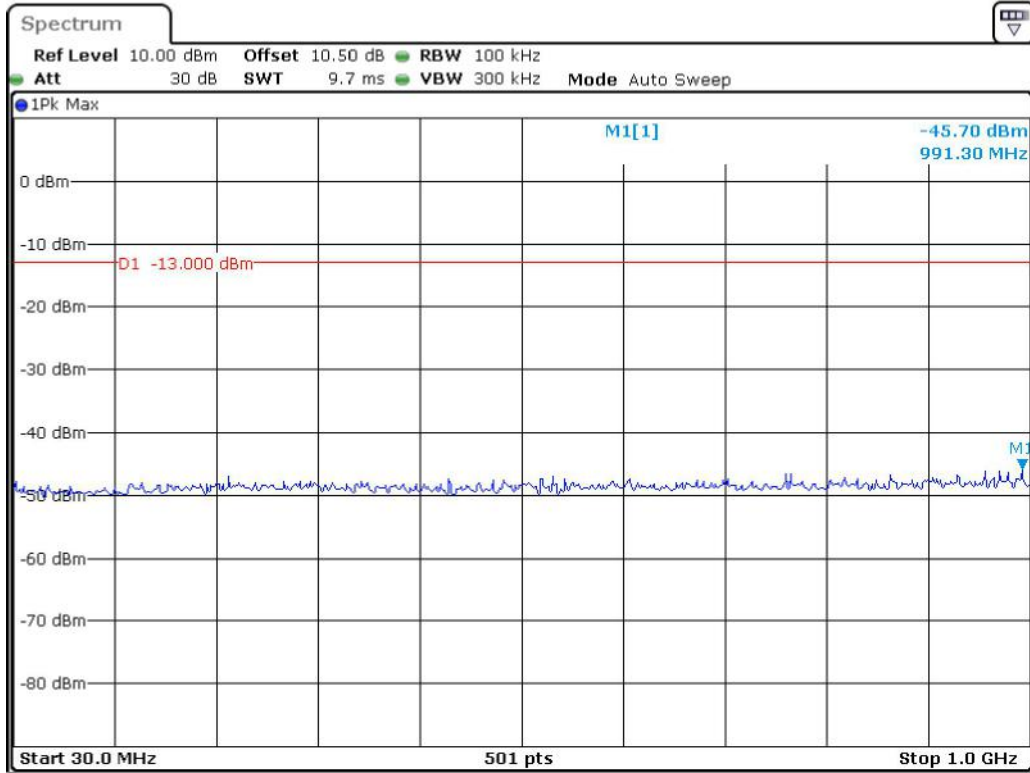

Band 2_3 MHz_Low_QPSK_RB15#0_1(30MHz-1GHz)

Date: 8.JUN.2023 11:51:59