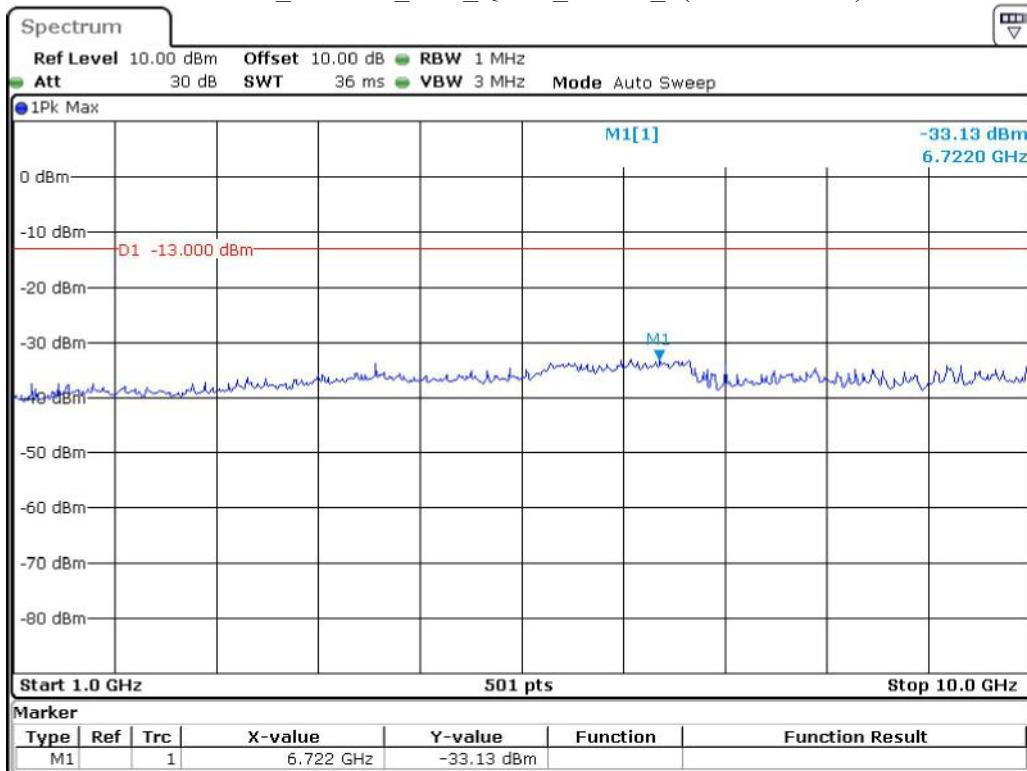

Band 12_1.4 MHz_Low_QPSK_RB6#0_2(1GHz-10GHz)

Date: 19.JUN.2023 23:13:35