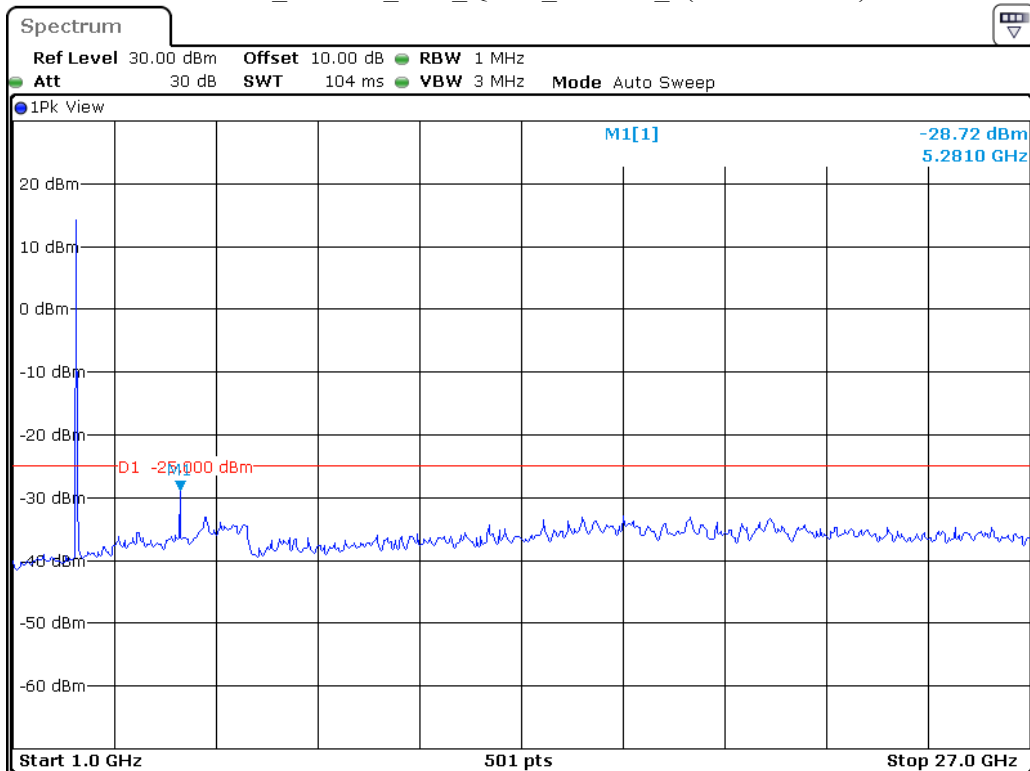

Band 41_10 MHz_Low_QPSK_RB50#0_2(1GHz-27GHz)

Date: 9.JUN.2023 20:40:16