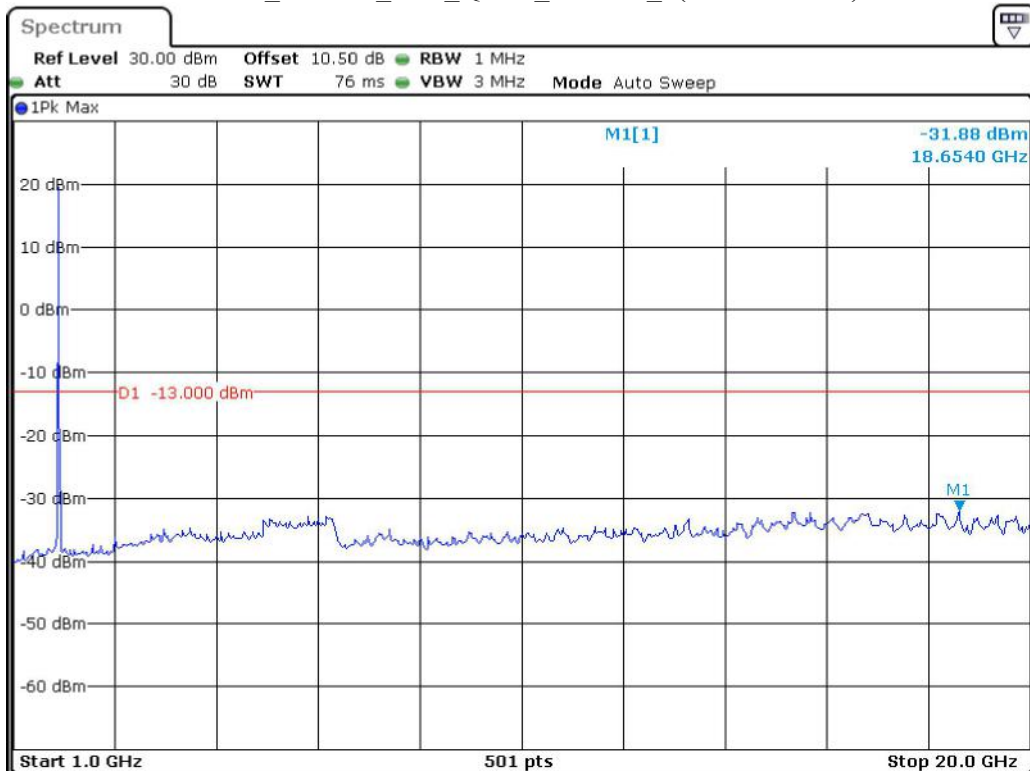

Band 2_15 MHz_Low_QPSK_RB75#0_2(1GHz-20GHz)

Date: 8.JUN.2023 12:01:07