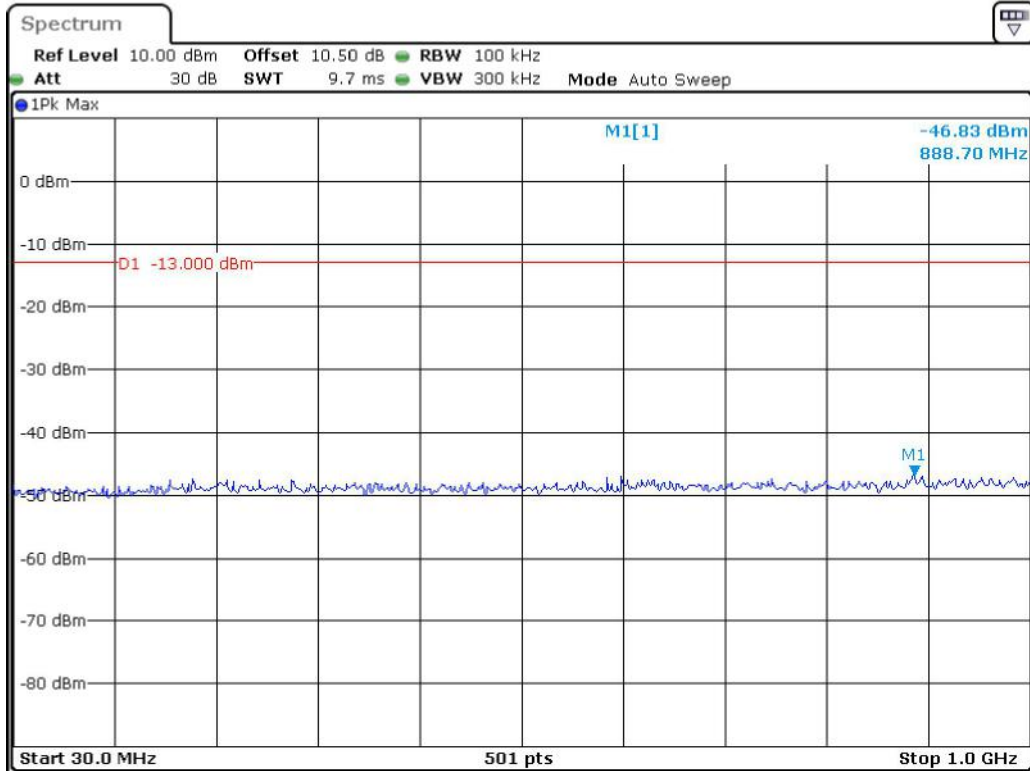

Band 2_3 MHz_High_QPSK_RB15#0_1(30MHz-1GHz)

Date: 8.JUN.2023 11:53:45