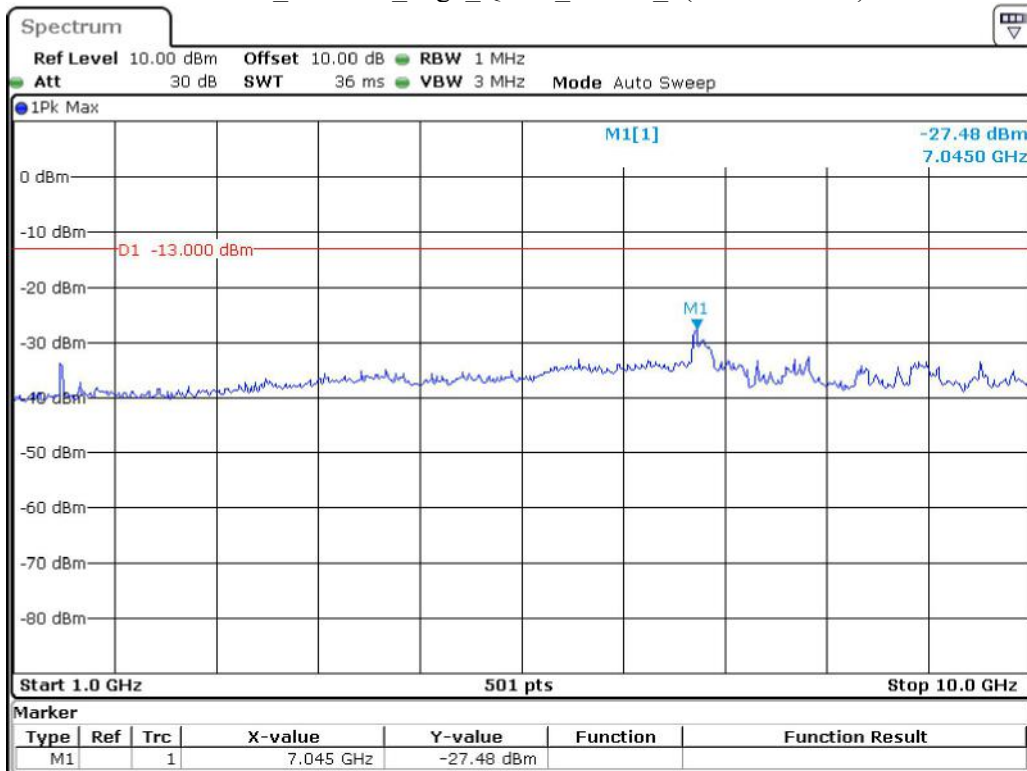

Date: 19.JUN.2023 23:14:05

Band 12_1.4 MHz_Middle_QPSK_RB6#0_2(1GHz-10GHz)

Date: 19.JUN.2023 23:14:31

Band 12_1.4 MHz_High_QPSK_RB6#0_1(30MHz-1GHz)

Date: 19.JUN.2023 23:15:10

Band 12_1.4 MHz_High_QPSK_RB6#0_2(1GHz-10GHz)