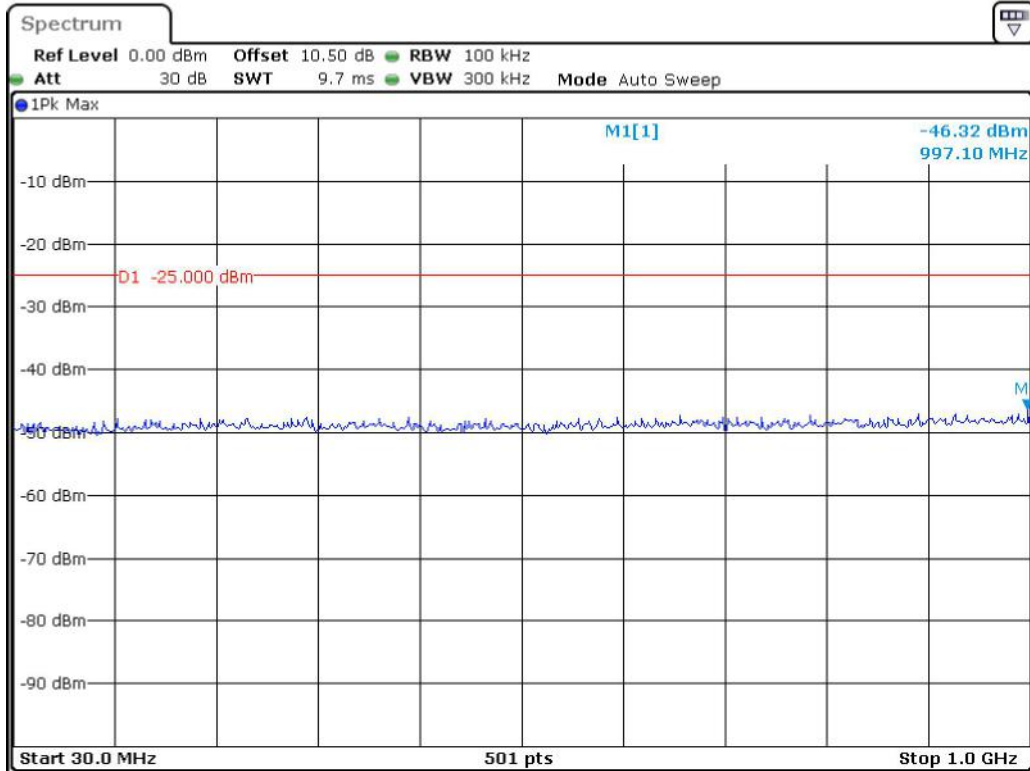

Band 7_10 MHz_Low_QPSK_RB50#0_1(30MHz-1GHz)

Date: 8.JUN.2023 12:09:34