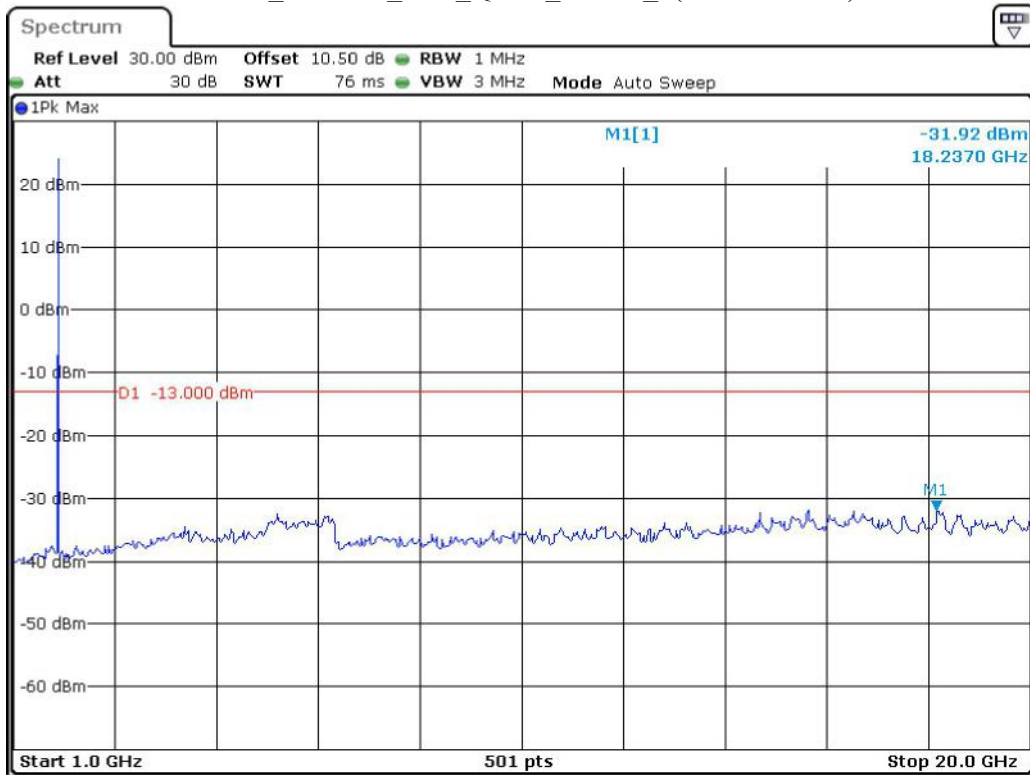

Please refer to following plots:

Band 2_1.4 MHz_Low_QPSK_RB6#0_1(30MHz-1GHz)

Date: 8.JUN.2023 11:46:58

Band 2_1.4 MHz_Low_QPSK_RB6#0_2(1GHz-20GHz)

Date: 8.JUN.2023 11:47:20

Band 2_1.4 MHz_Middle_QPSK_RB6#0_1(30MHz-1GHz)