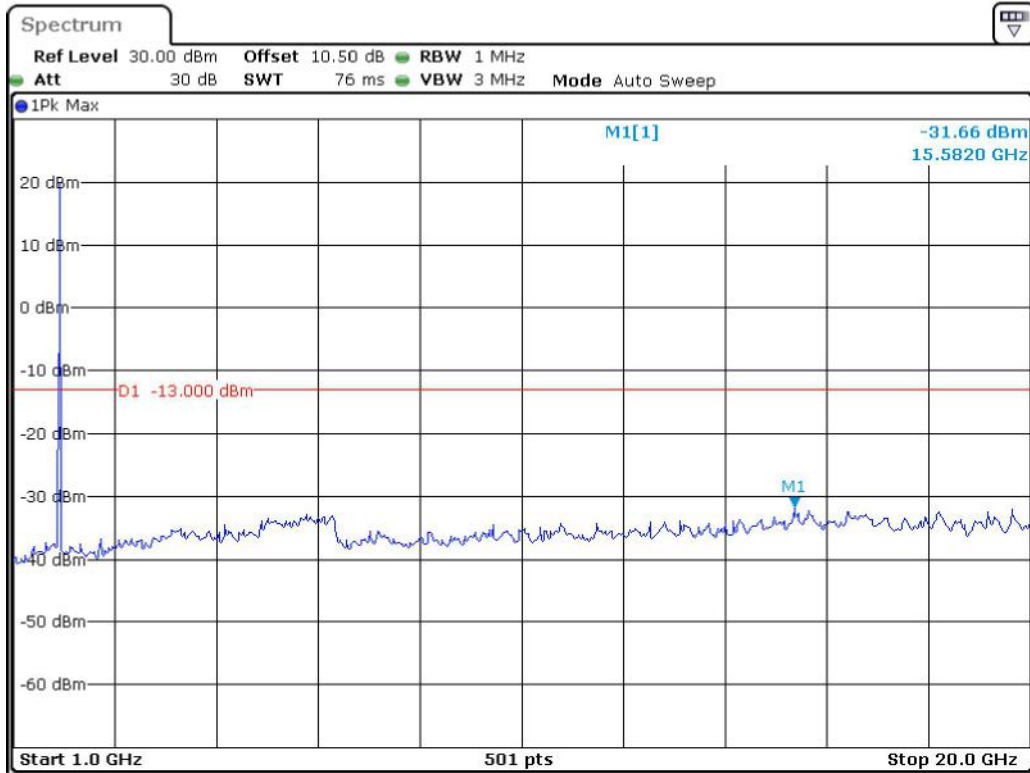

Band 2_15 MHz_Middle_QPSK_RB75#0_2(1GHz-20GHz)

Date: 8.JUN.2023 12:02:01