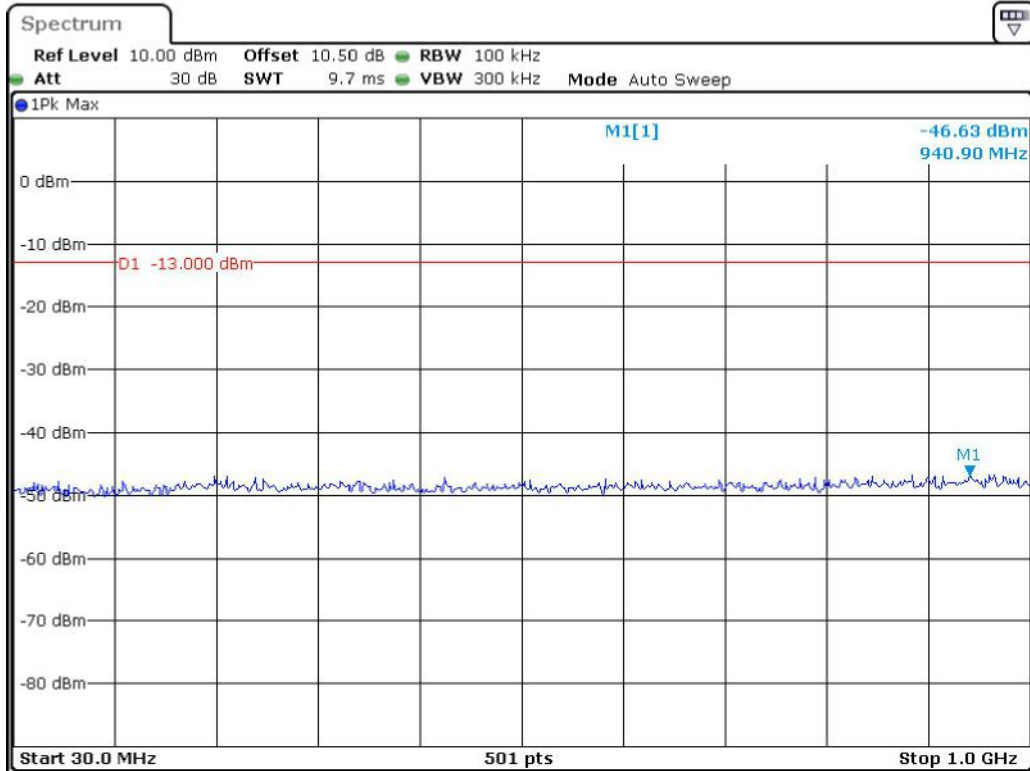

Band 2_20 MHz_Low_QPSK_RB100#0_1(30MHz-1GHz)

Date: 8.JUN.2023 12:03:41