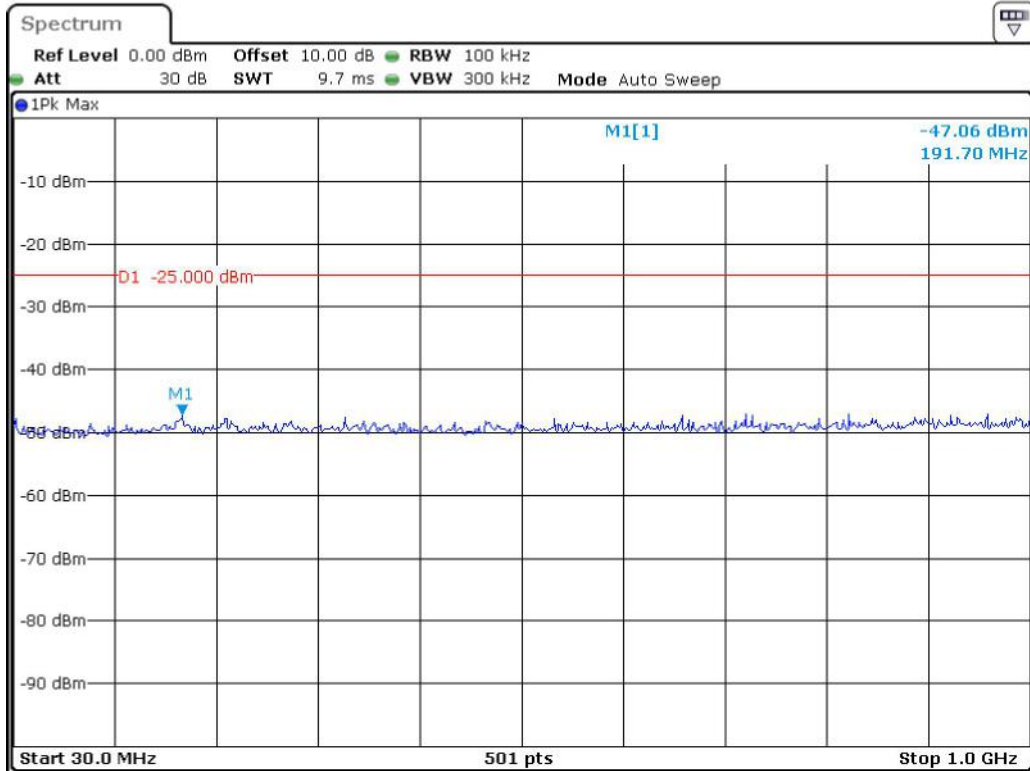

Date: 9.JUN.2023 20:49:10

Band 41_20 MHz_Low_QPSK_RB100#0_1(30MHz-1GHz)

Date: 9.JUN.2023 18:51:14

Band 41_20 MHz_Low_QPSK_RB100#0_2(1GHz-27GHz)

Date: 9.JUN.2023 20:53:18

Band 41_20 MHz_Middle_QPSK_RB100#0_1(30MHz-1GHz)