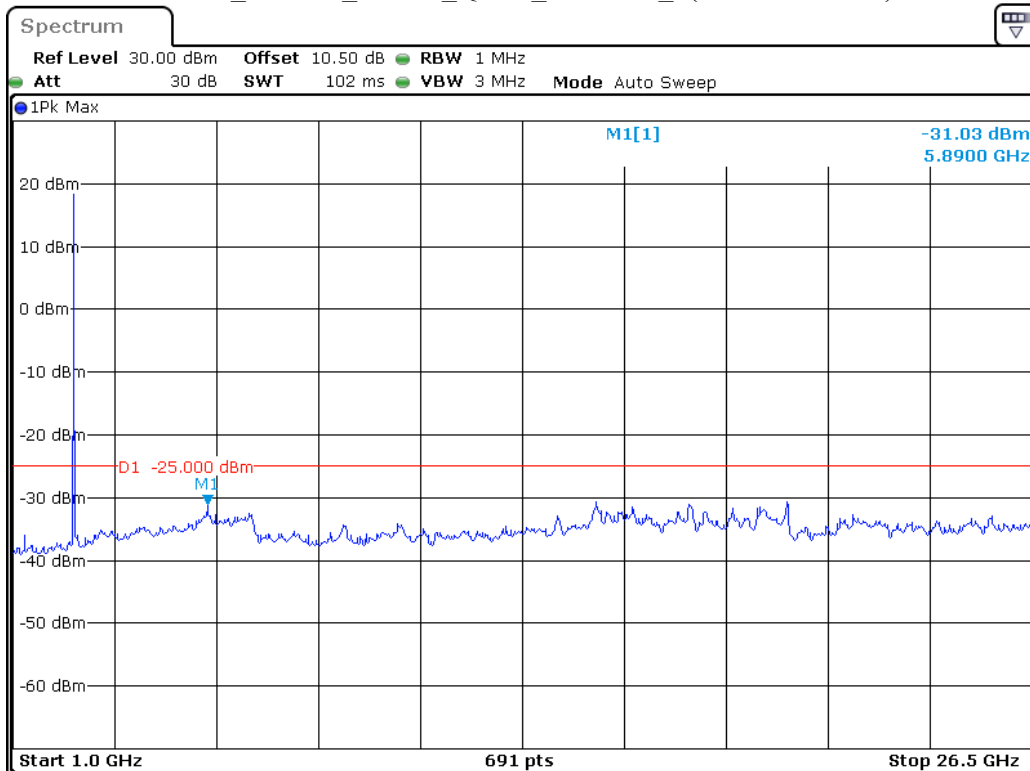

Band 7_20 MHz_Middle_QPSK_RB100#0_2(1GHz-26.5GHz)

Date: 8.JUN.2023 18:03:59