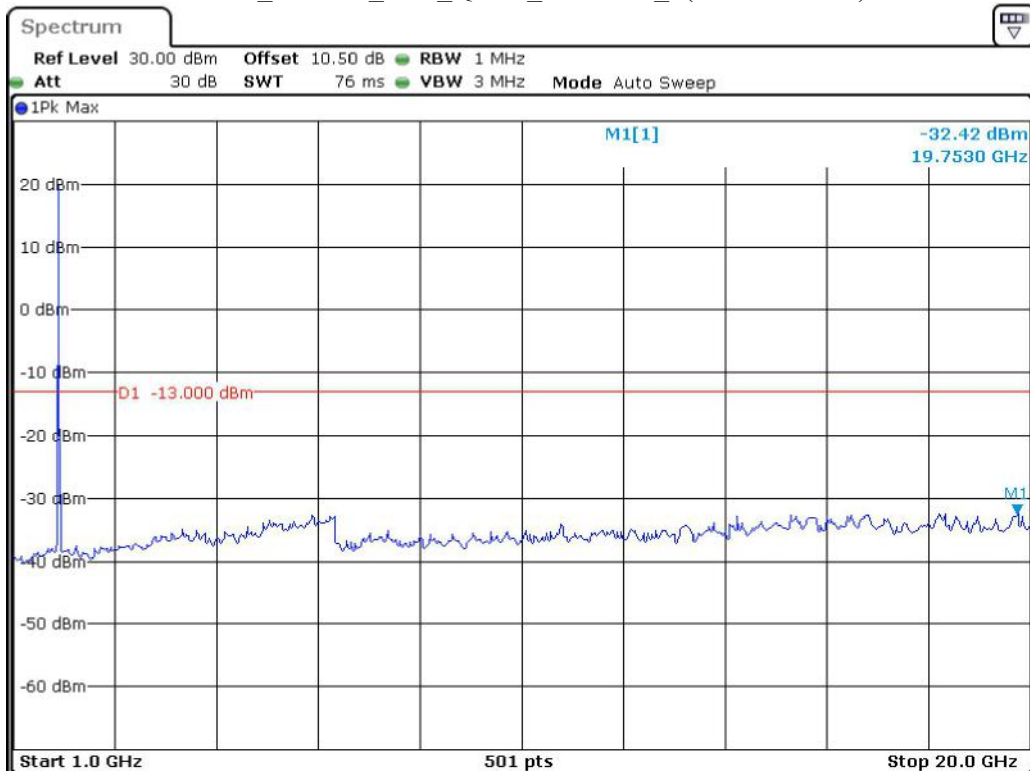

Band 2_20 MHz_Low_QPSK_RB100#0_2(1GHz-20GHz)

Date: 8.JUN.2023 12:04:01