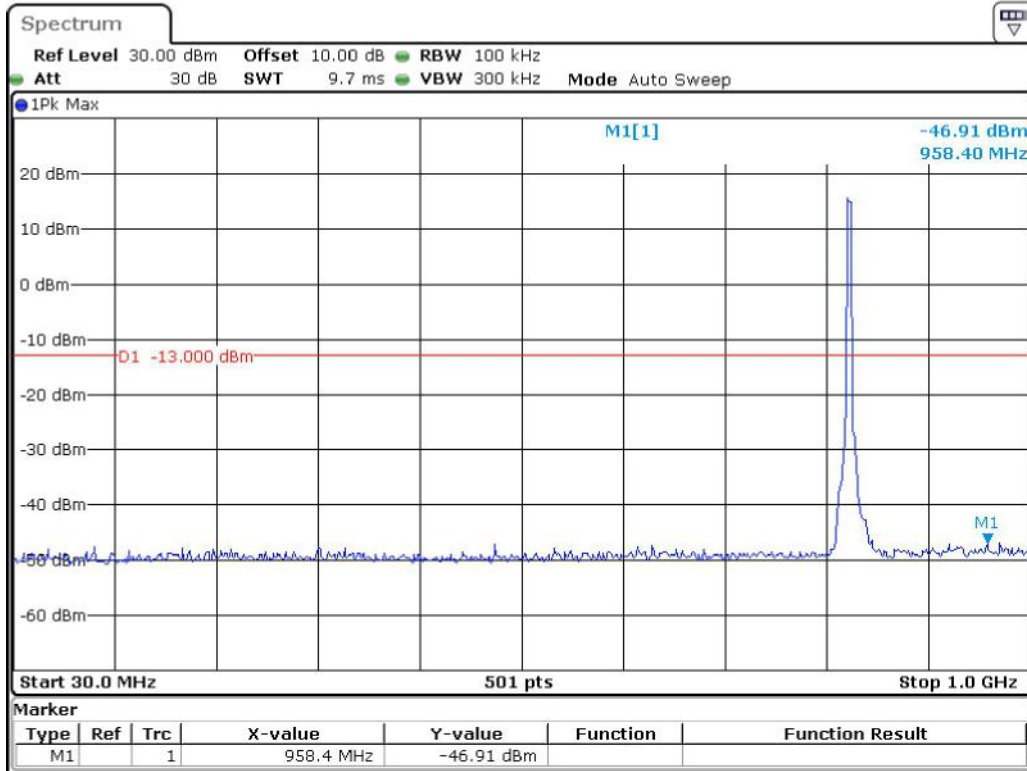

Band 5_5 MHz_Low_QPSK_RB25#0_1(30MHz-1GHz)

Date: 19.JUN.2023 23:07:11