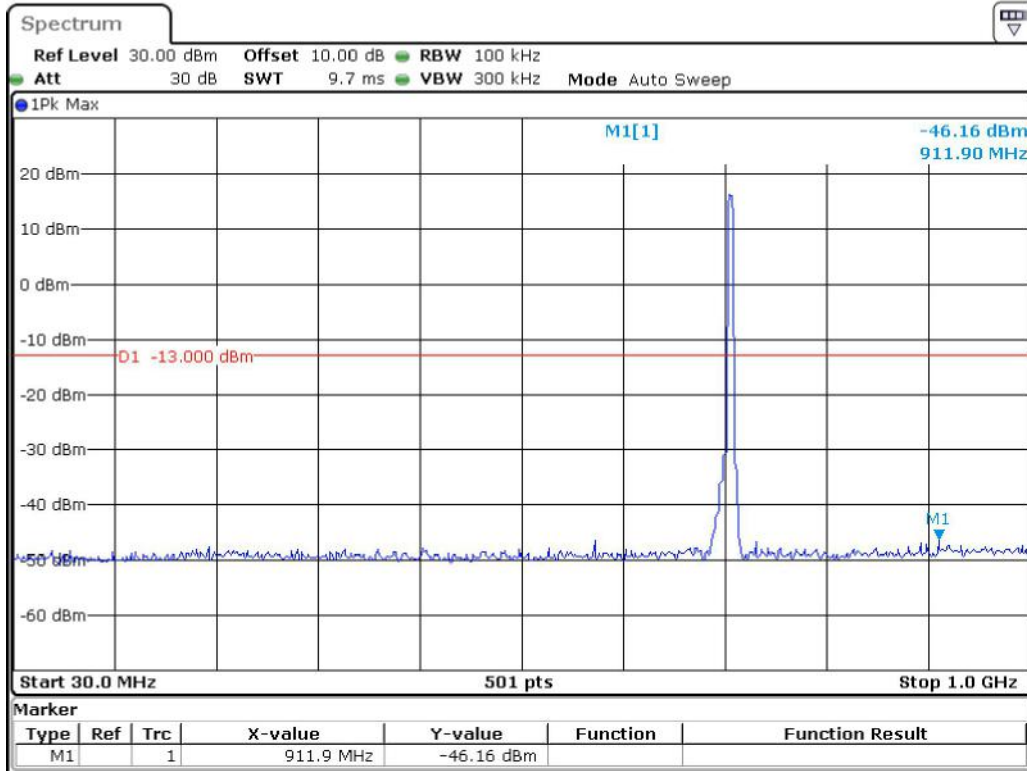

Band 12_5 MHz_High_QPSK_RB25#0_1(30MHz-1GHz)

Date: 19.JUN.2023 23:21:05