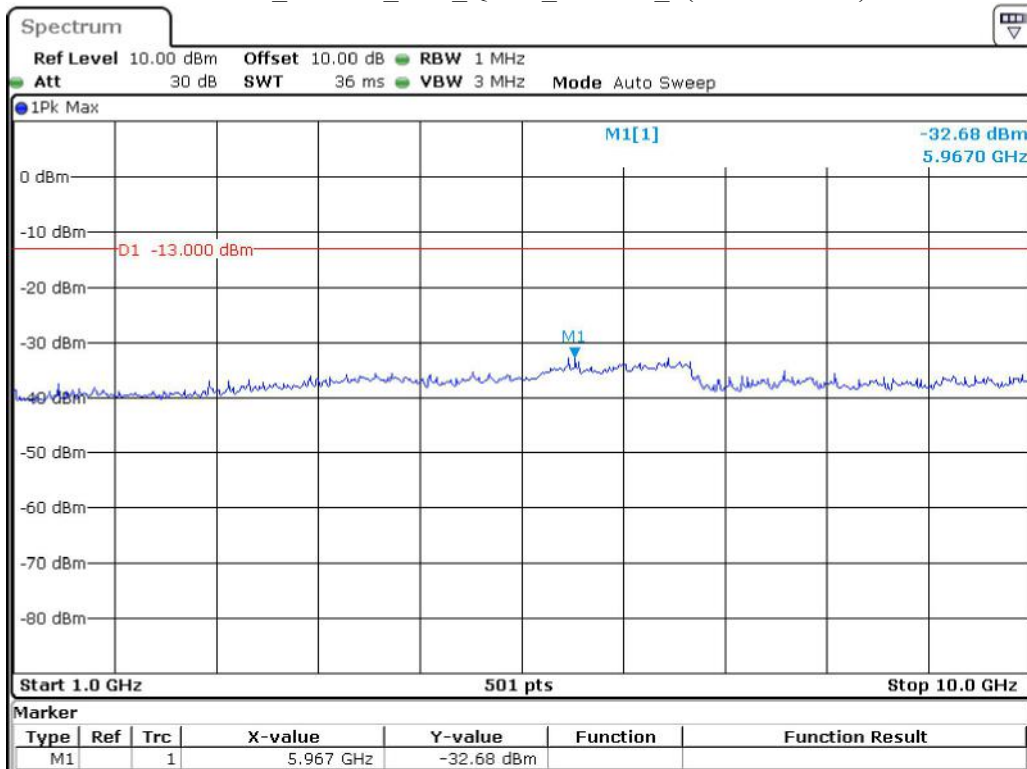

Band 12_10 MHz_Low_QPSK_RB50#0_2(1GHz-10GHz)

Date: 19.JUN.2023 23:22:32