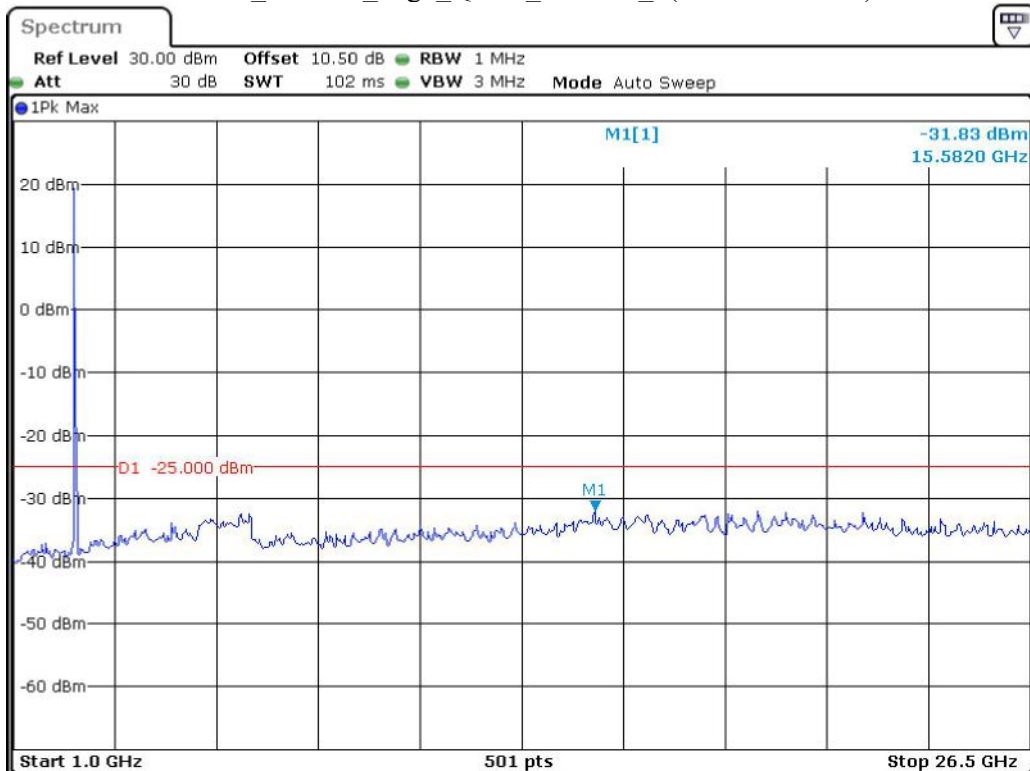

Date: 8.JUN.2023 12:13:45

Band 7_15 MHz_Middle_QPSK_RB75#0_2(1GHz-26.5GHz)

Date: 8.JUN.2023 12:14:08

Band 7_15 MHz_High_QPSK_RB75#0_1(30MHz-1GHz)

Date: 8.JUN.2023 12:14:35

Band 7_15 MHz_High_QPSK_RB75#0_2(1GHz-26.5GHz)