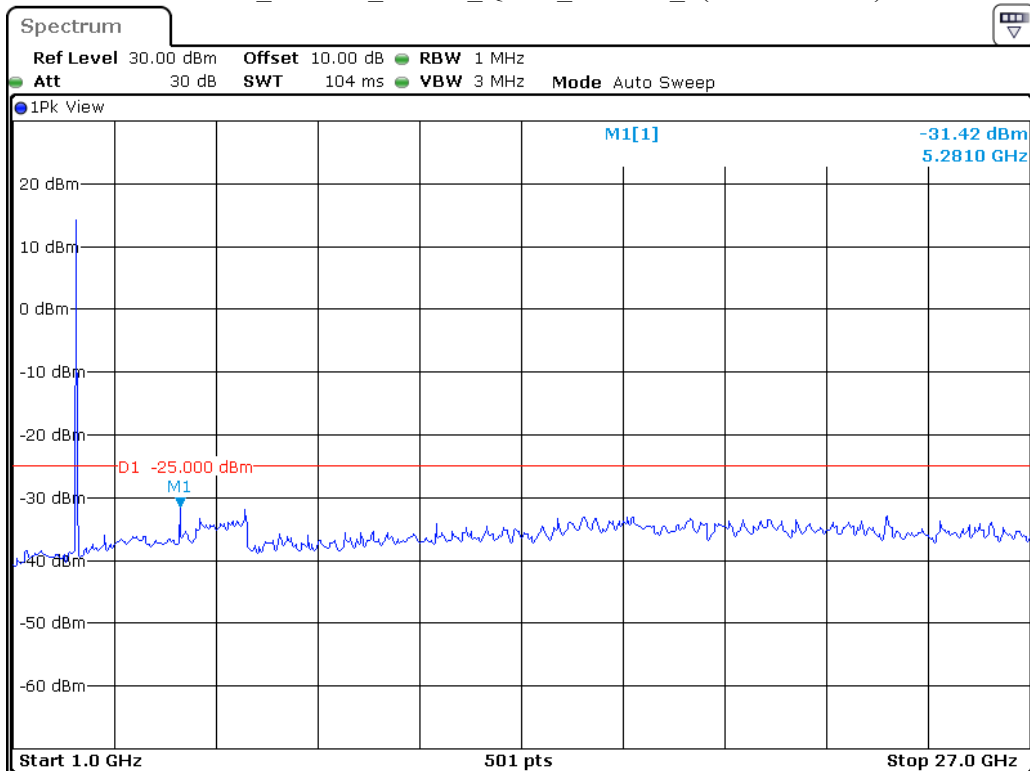

Band 41_15 MHz_Middle_QPSK_RB75#0_2(1GHz-27GHz)

Date: 9.JUN.2023 20:50:01