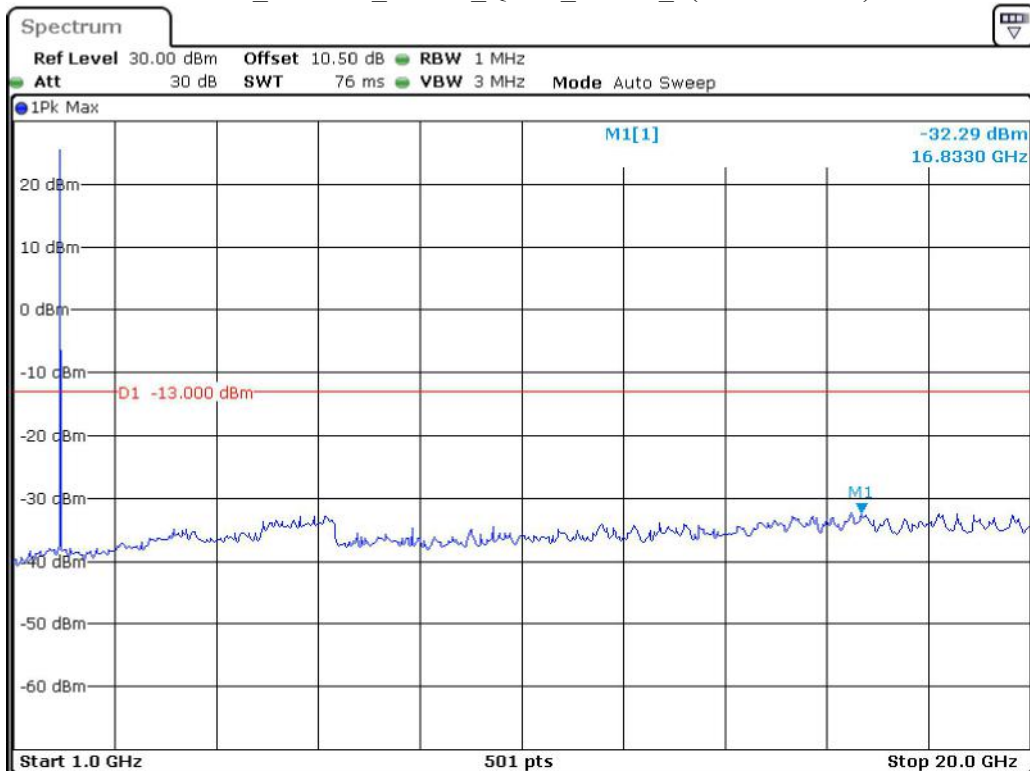

Band 2_1.4 MHz_Middle_QPSK_RB6#0_2(1GHz-20GHz)

Date: 8.JUN.2023 11:50:20