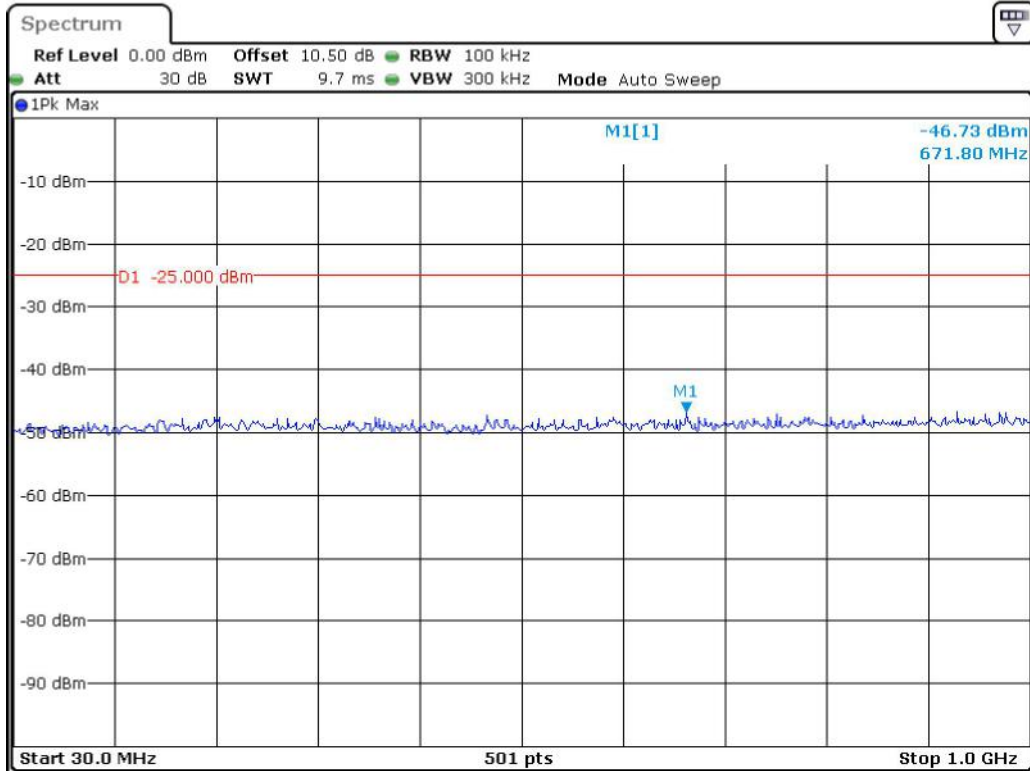

Band 7_15 MHz_High_QPSK_RB75#0_1(30MHz-1GHz)

Date: 8.JUN.2023 12:14:35