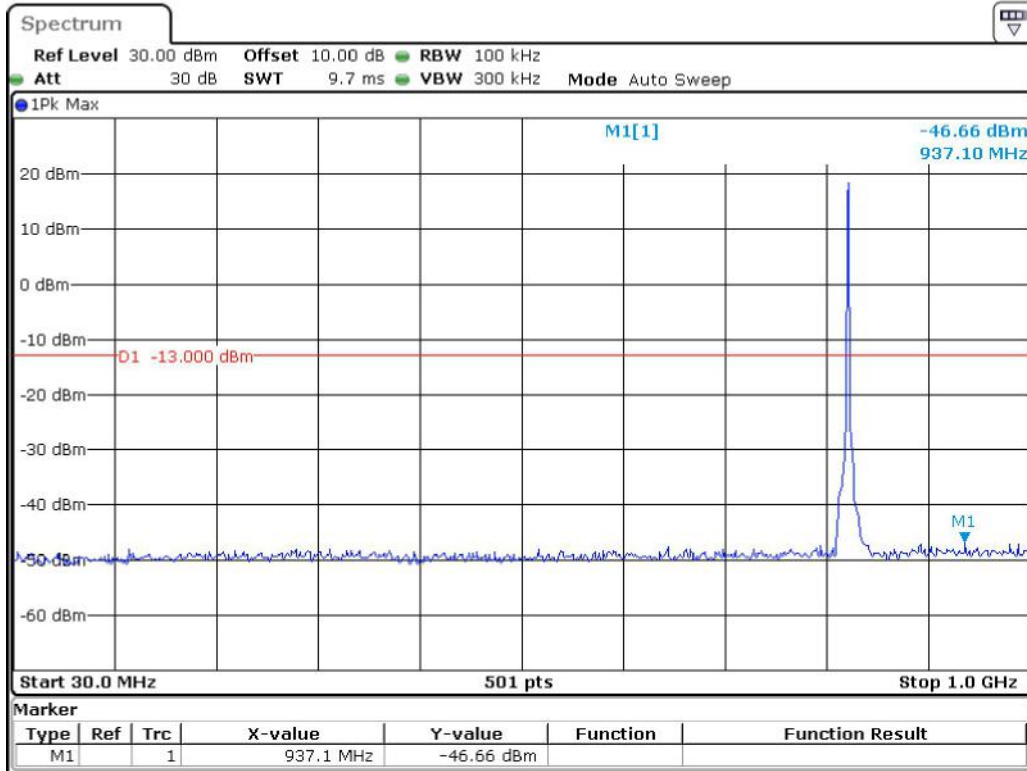

Band 5_3 MHz_Low_QPSK_RB15#0_1(30MHz-1GHz)

Date: 19.JUN.2023 23:04:16