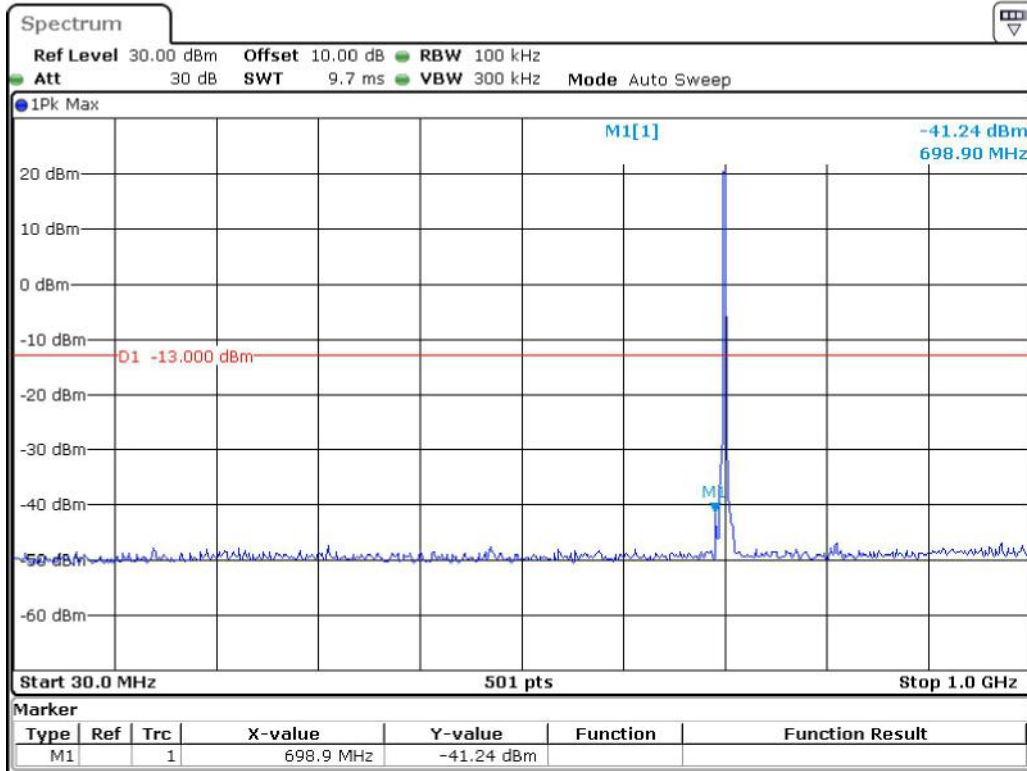

Date: 19.JUN.2023 23:12:20

Band 12_1.4 MHz_Low_QPSK_RB6#0_1(30MHz-1GHz)

Date: 19.JUN.2023 23:13:00

Band 12_1.4 MHz_Low_QPSK_RB6#0_2(1GHz-10GHz)

Date: 19.JUN.2023 23:13:35

Band 12_1.4 MHz_Middle_QPSK_RB6#0_1(30MHz-1GHz)