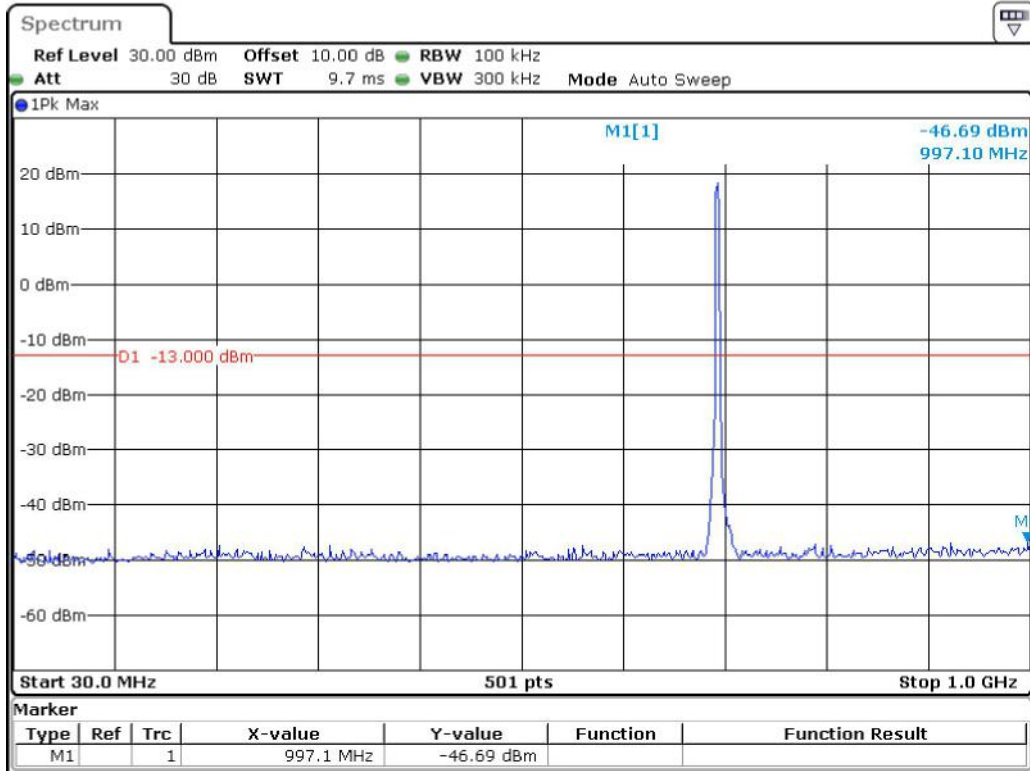

Band 12_3 MHz_Low_QPSK_RB15#0_1(30MHz-1GHz)

Date: 19.JUN.2023 23:16:06