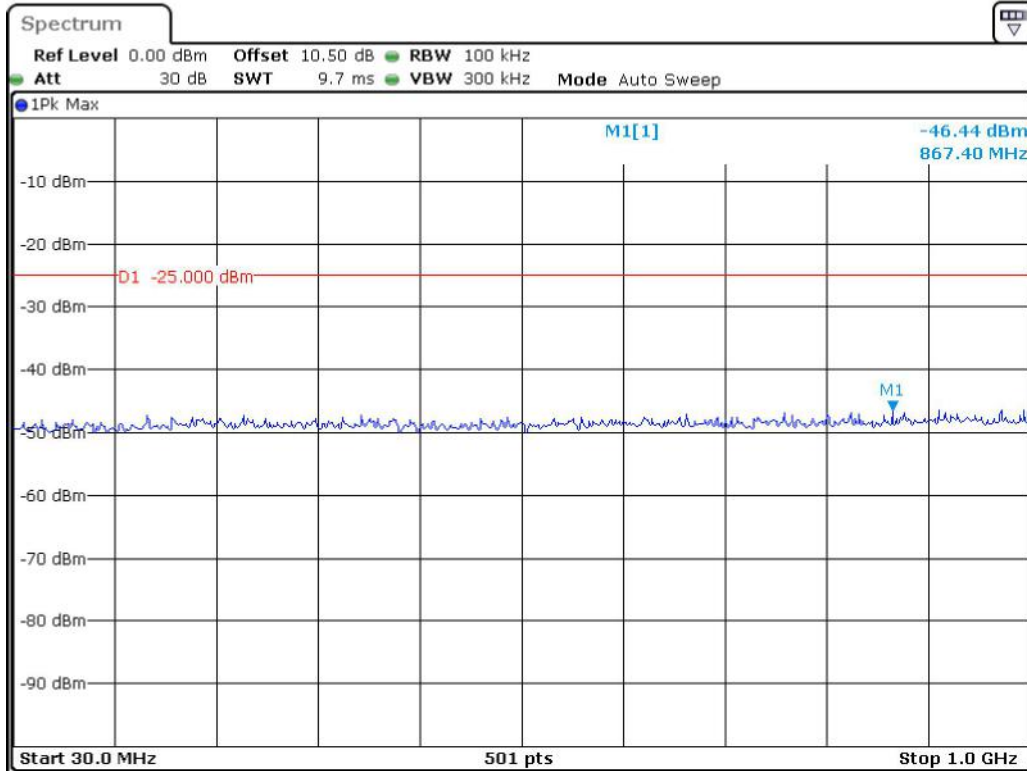

Date: 8.JUN.2023 12:12:04

Band 7_15 MHz_Low_QPSK_RB75#0_1(30MHz-1GHz)

Date: 8.JUN.2023 12:12:39

Band 7_15 MHz_Low_QPSK_RB75#0_2(1GHz-26.5GHz)

Date: 8.JUN.2023 12:13:05

Band 7_15 MHz_Middle_QPSK_RB75#0_1(30MHz-1GHz)