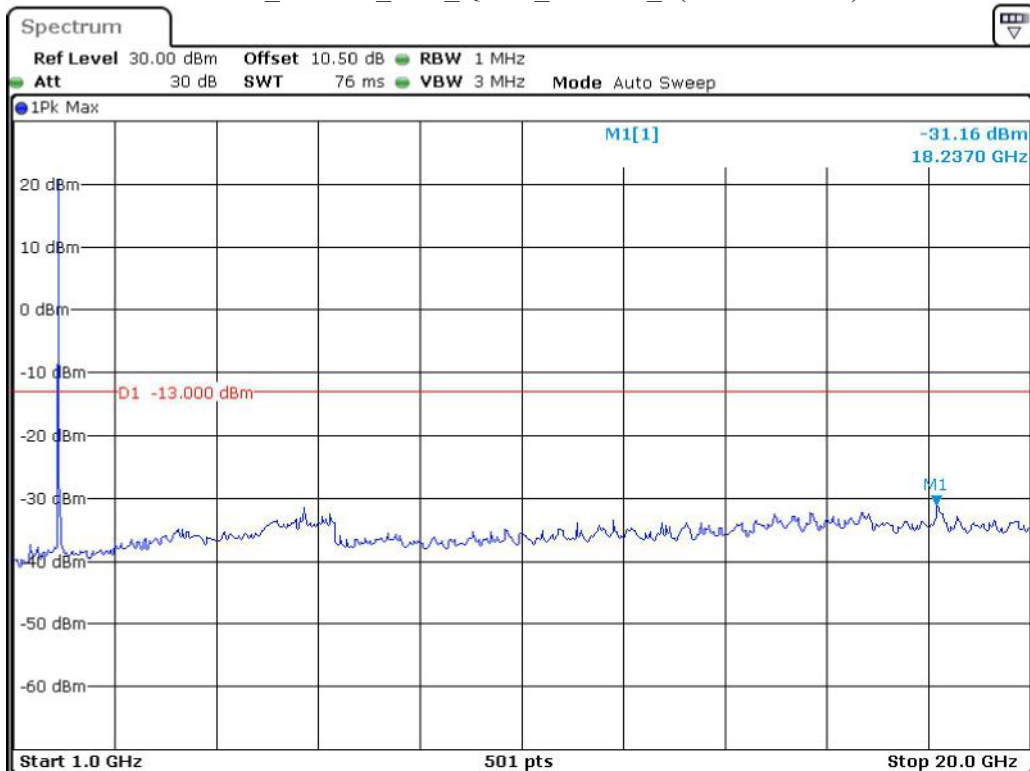

Band 2_10 MHz_Low_QPSK_RB50#0_2(1GHz-20GHz)

Date: 8.JUN.2023 11:58:03