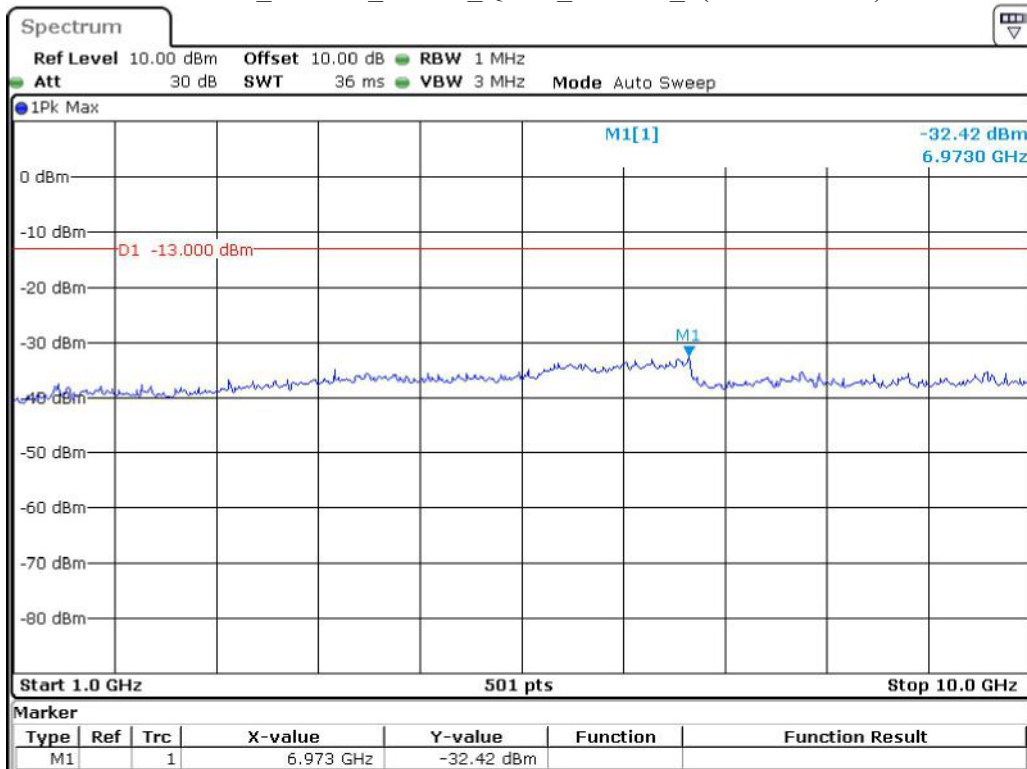

Band 12_10 MHz_Middle_QPSK_RB50#0_2(1GHz-10GHz)

Date: 19.JUN.2023 23:23:26