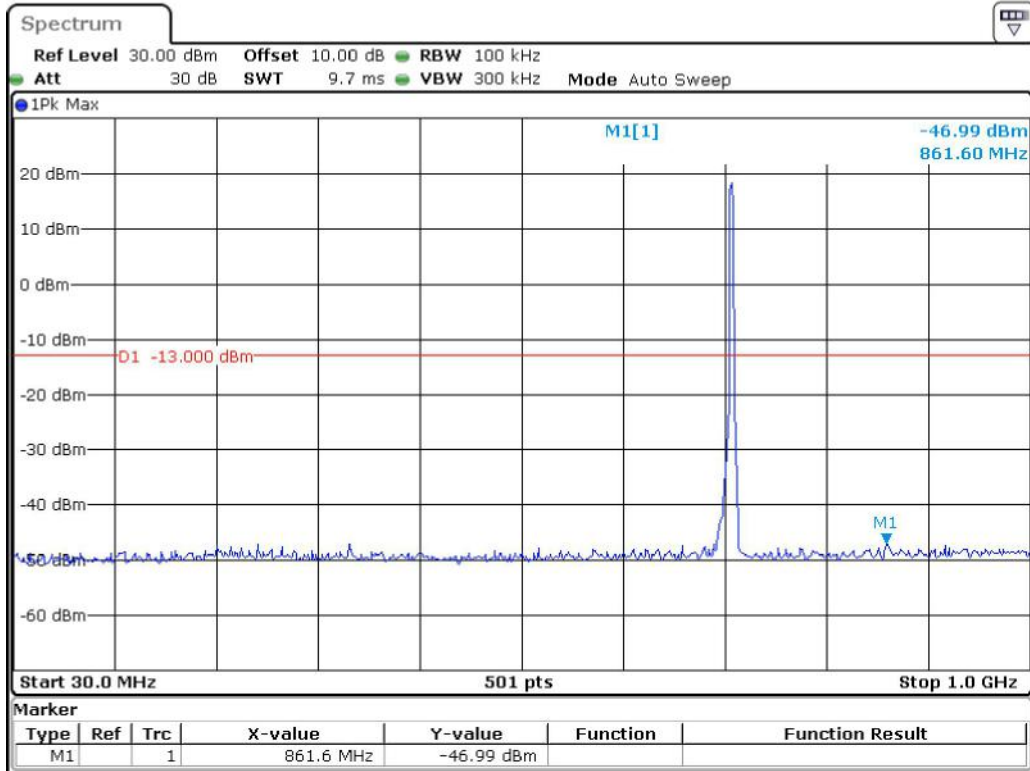

Band 12_3 MHz_High_QPSK_RB15#0_1(30MHz-1GHz)

Date: 19.JUN.2023 23:18:07