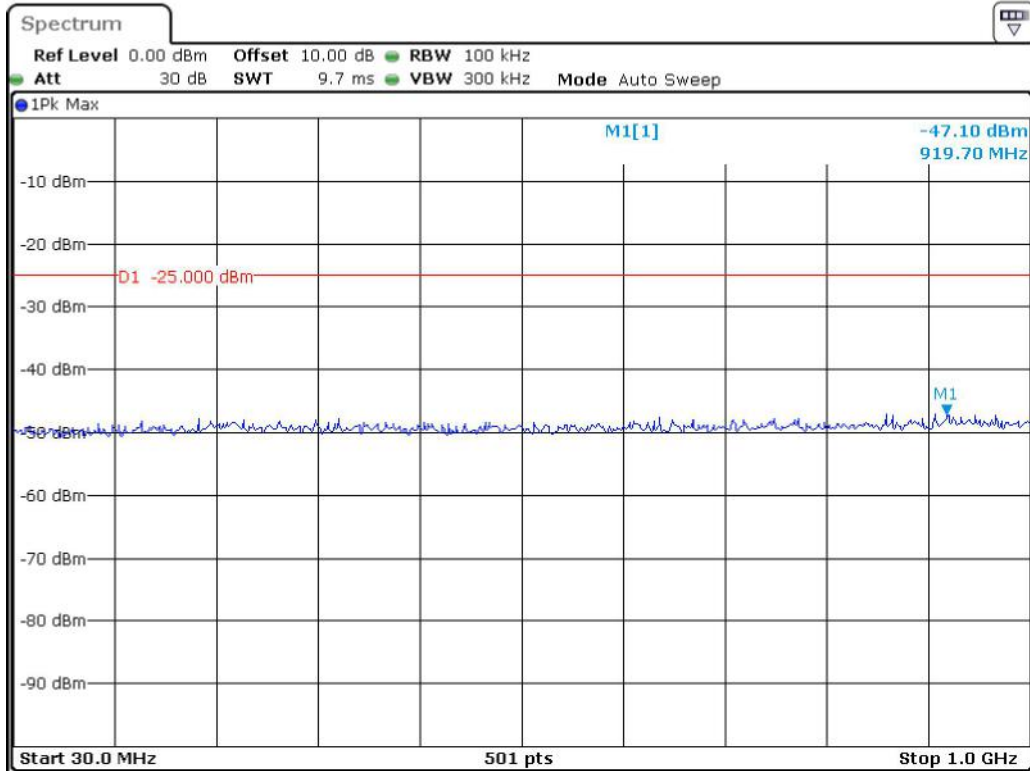

Date: 9.JUN.2023 20:45:33

Band 41_10 MHz_Low_QPSK_RB50#0_1(30MHz-1GHz)

Date: 9.JUN.2023 18:45:49

Band 41_10 MHz_Low_QPSK_RB50#0_2(1GHz-27GHz)

Date: 9.JUN.2023 20:40:16

Band 41_10 MHz_Middle_QPSK_RB50#0_1(30MHz-1GHz)