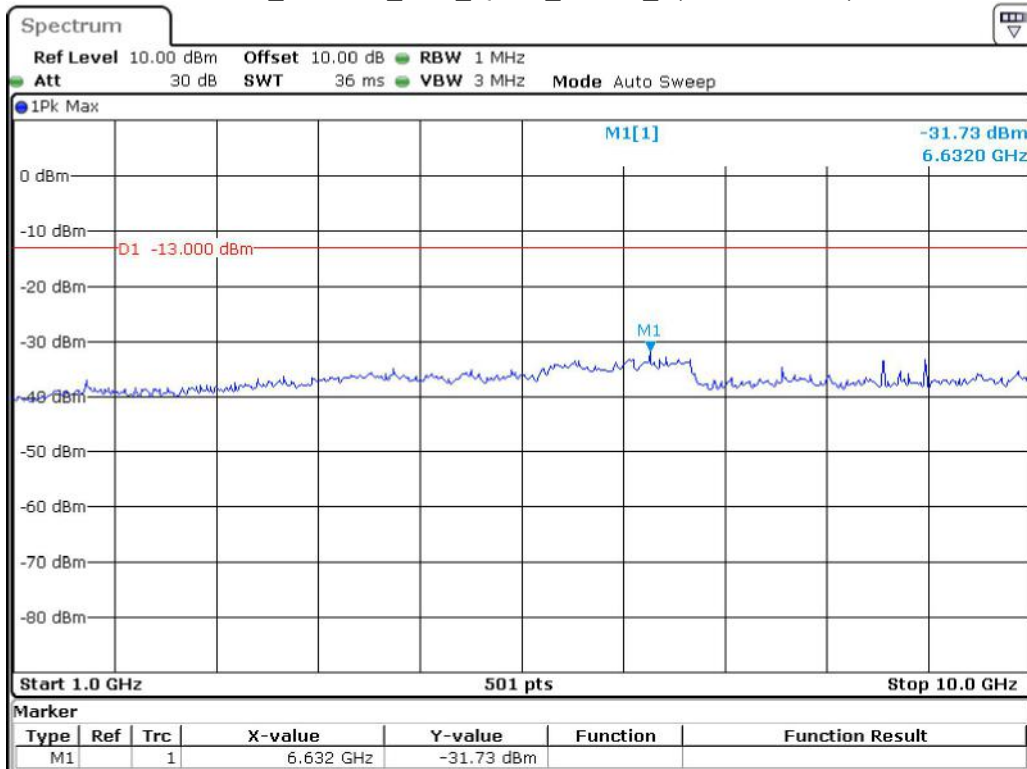

Band 5_1.4 MHz_Low_QPSK_RB6#0_2(1GHz-10GHz)

Date: 19.JUN.2023 23:01:44