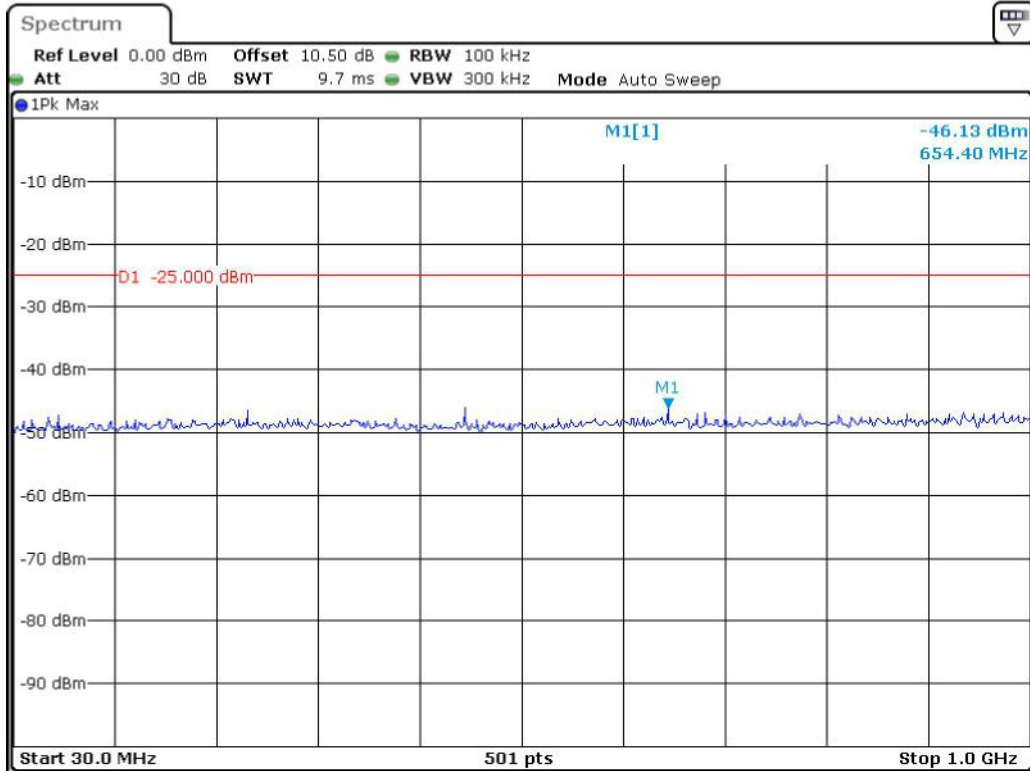

Band 7_5 MHz_High_QPSK_RB25#0_1(30MHz-1GHz)

Date: 8.JUN.2023 12:08:39