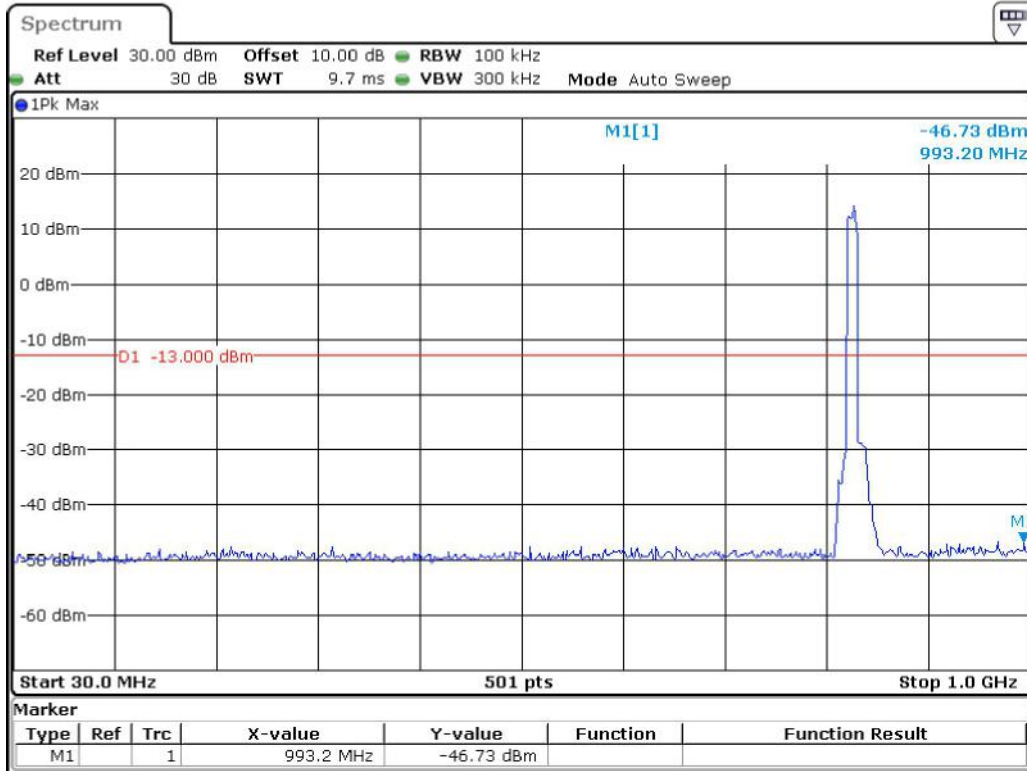

Band 5_10 MHz_Low_QPSK_RB50#0_1(30MHz-1GHz)

Date: 19.JUN.2023 23:10:01