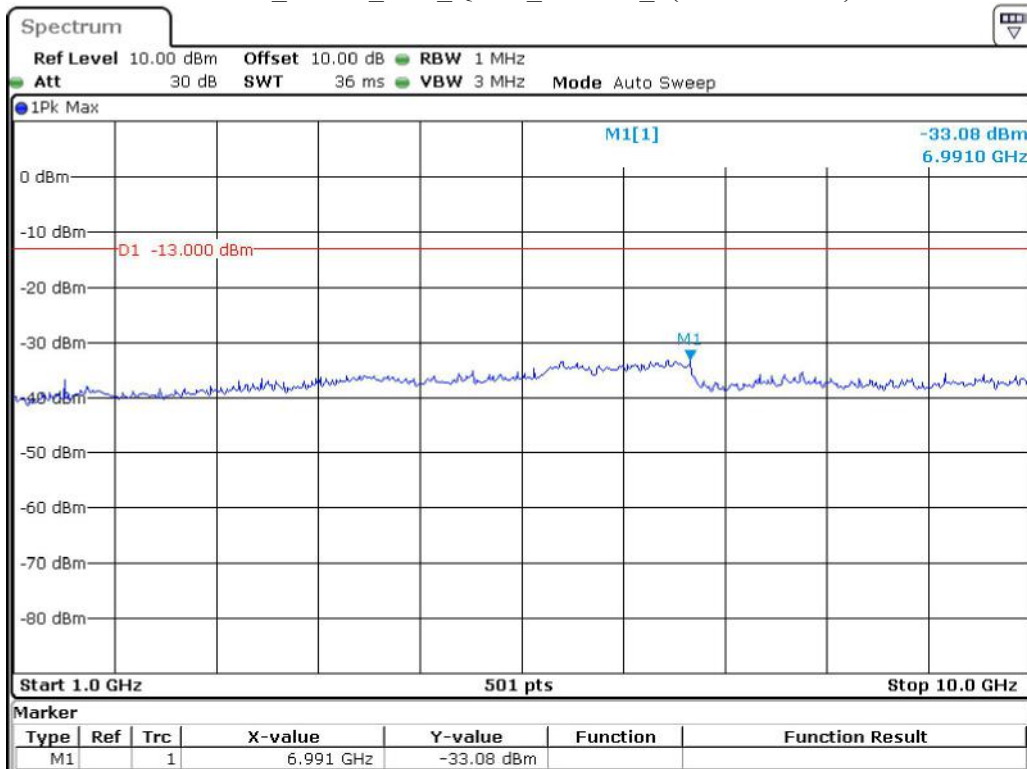

Band 5_3 MHz_Low_QPSK_RB15#0_2(1GHz-10GHz)

Date: 19.JUN.2023 23:04:36