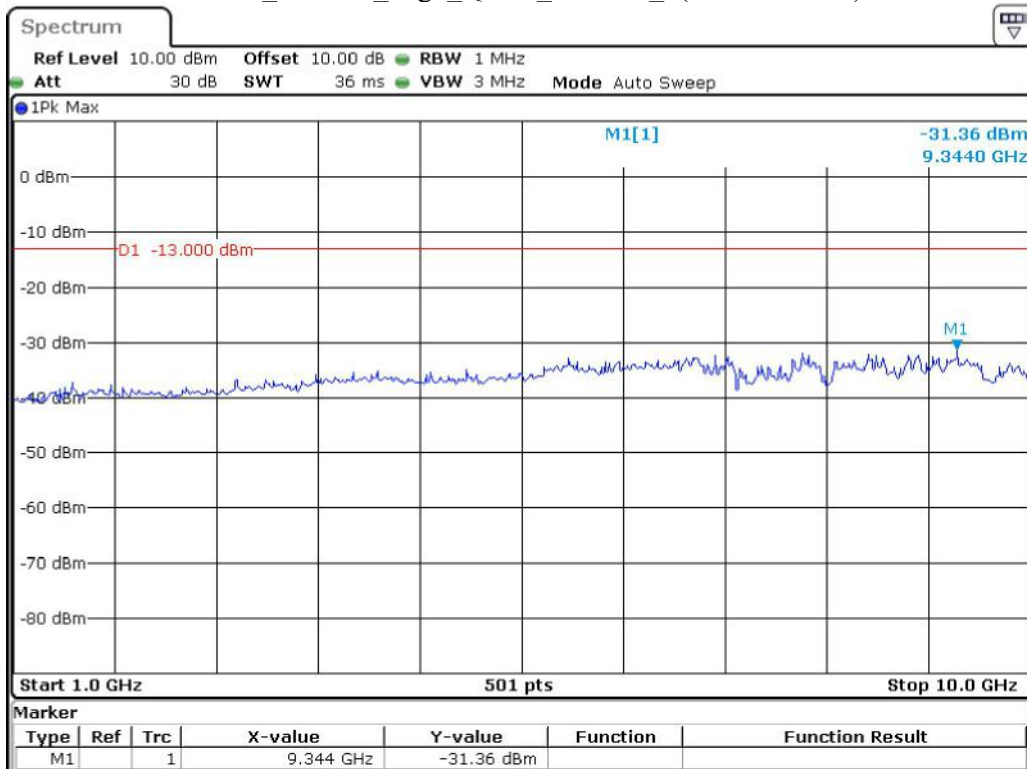

Date: 19.JUN.2023 23:11:04

Band 5_10 MHz_Middle_QPSK_RB50#0_2(1GHz-10GHz)

Date: 19.JUN.2023 23:11:24

Band 5_10 MHz_High_QPSK_RB50#0_1(30MHz-1GHz)

Date: 19.JUN.2023 23:11:57

Band 5_10 MHz_High_QPSK_RB50#0_2(1GHz-10GHz)