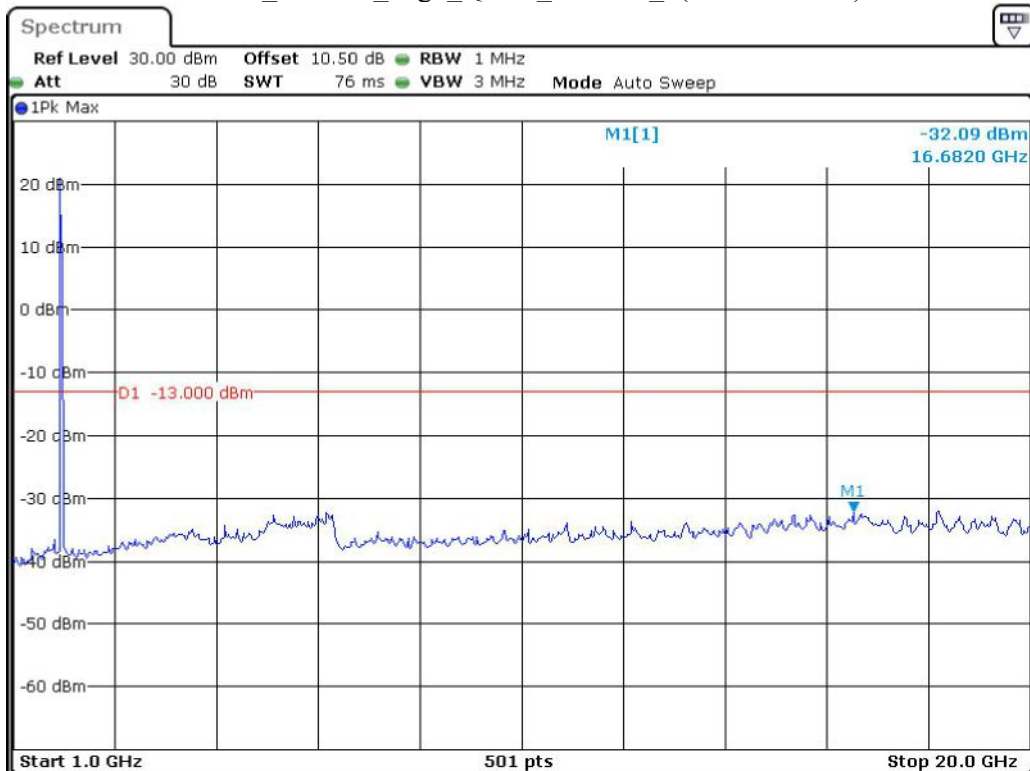

Date: 8.JUN.2023 11:58:34

Band 2_10 MHz_Middle_QPSK_RB50#0_2(1GHz-20GHz)

Date: 8.JUN.2023 11:59:03

Band 2_10 MHz_High_QPSK_RB50#0_1(30MHz-1GHz)

Date: 8.JUN.2023 11:59:38

Band 2_10 MHz_High_QPSK_RB50#0_2(1GHz-20GHz)