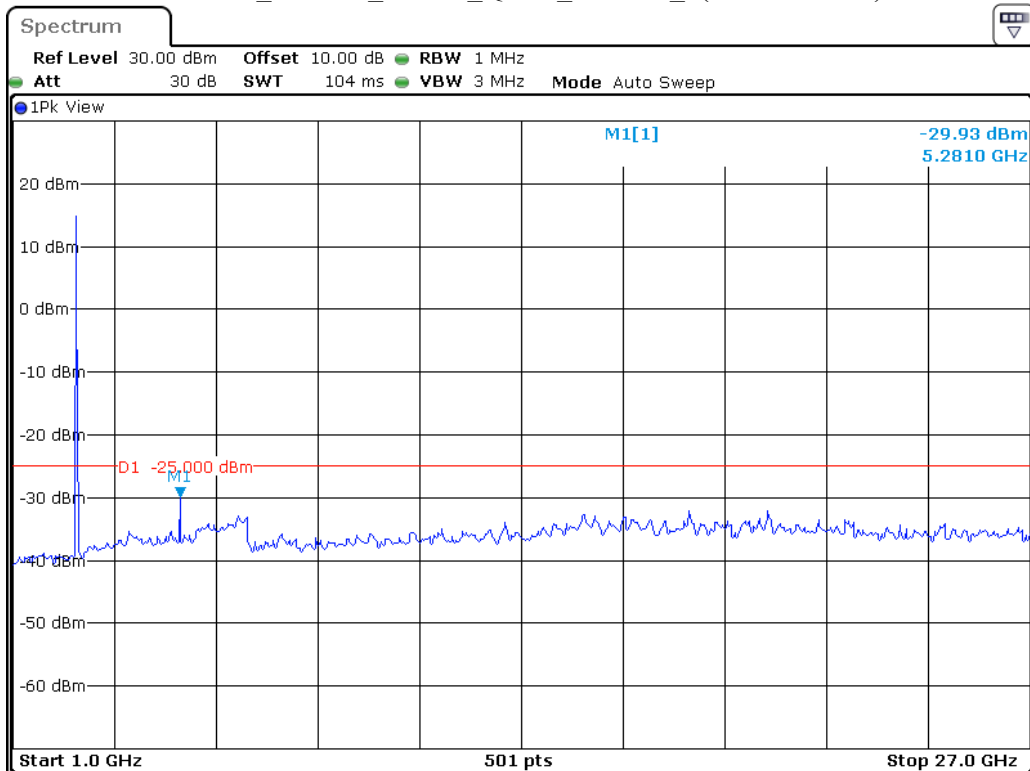

Band 41_10 MHz_Middle_QPSK_RB50#0_2(1GHz-27GHz)

Date: 9.JUN.2023 20:39:45