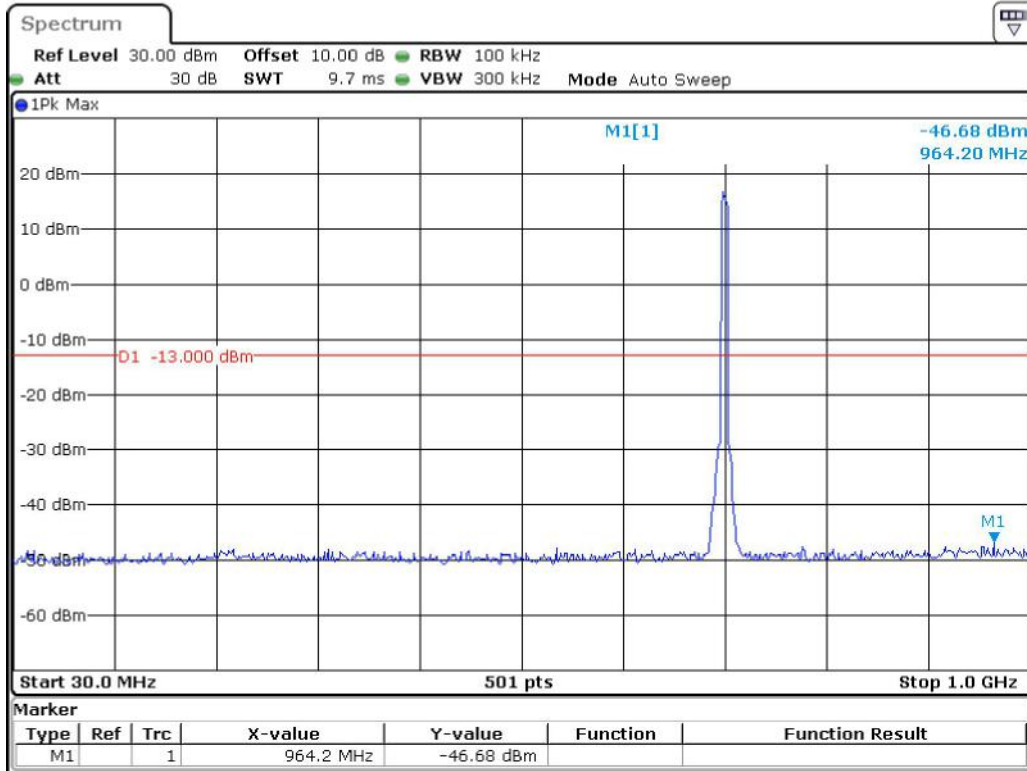

Date: 19.JUN.2023 23:18:36

Band 12_5 MHz_Low_QPSK_RB25#0_1(30MHz-1GHz)

Date: 19.JUN.2023 23:19:16

Band 12_5 MHz_Low_QPSK_RB25#0_2(1GHz-10GHz)

Date: 19.JUN.2023 23:19:45

Band 12_5 MHz_Middle_QPSK_RB25#0_1(30MHz-1GHz)