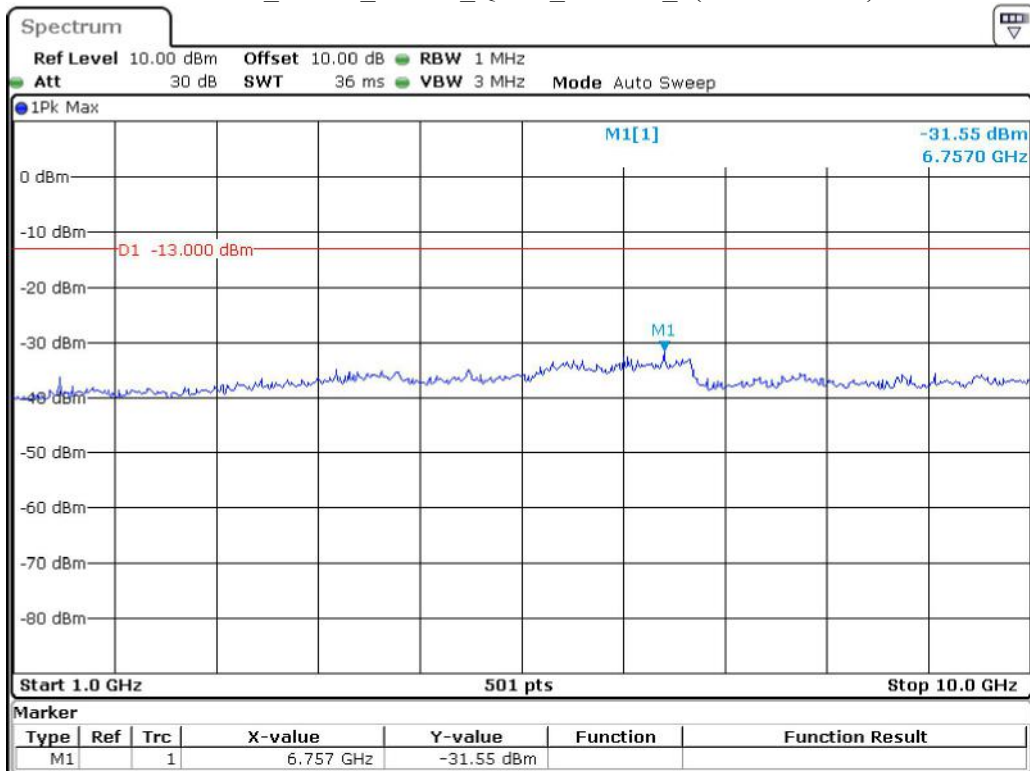

Band 12_3 MHz_Middle_QPSK_RB15#0_2(1GHz-10GHz)

Date: 19.JUN.2023 23:17:37