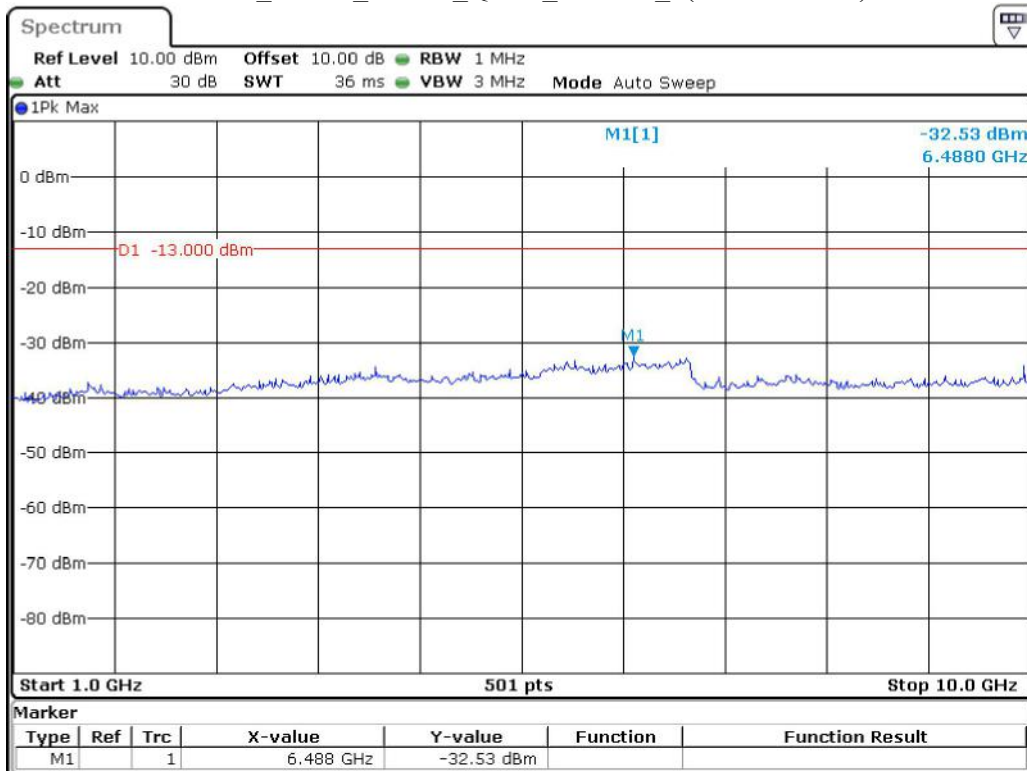

Band 5_3 MHz_Middle_QPSK_RB15#0_2(1GHz-10GHz)

Date: 19.JUN.2023 23:05:38