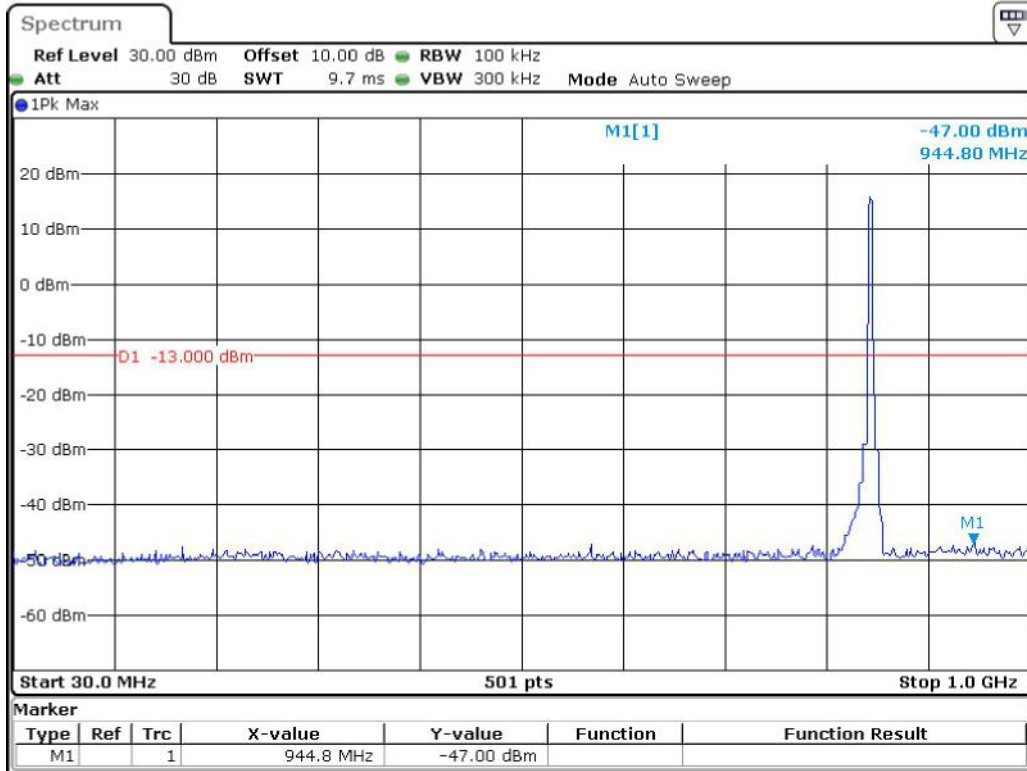

Band 5_5 MHz_High_QPSK_RB25#0_1(30MHz-1GHz)

Date: 19.JUN.2023 23:09:00