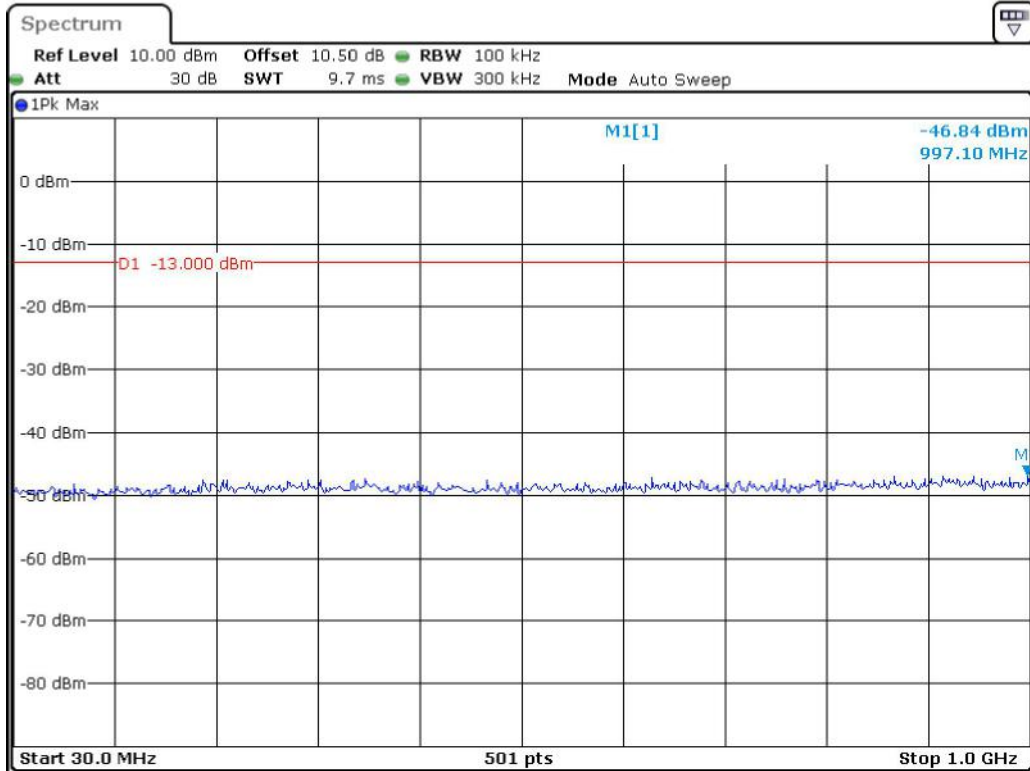

Band 2_5 MHz_Low_QPSK_RB25#0_1(30MHz-1GHz)

Date: 8.JUN.2023 11:54:45