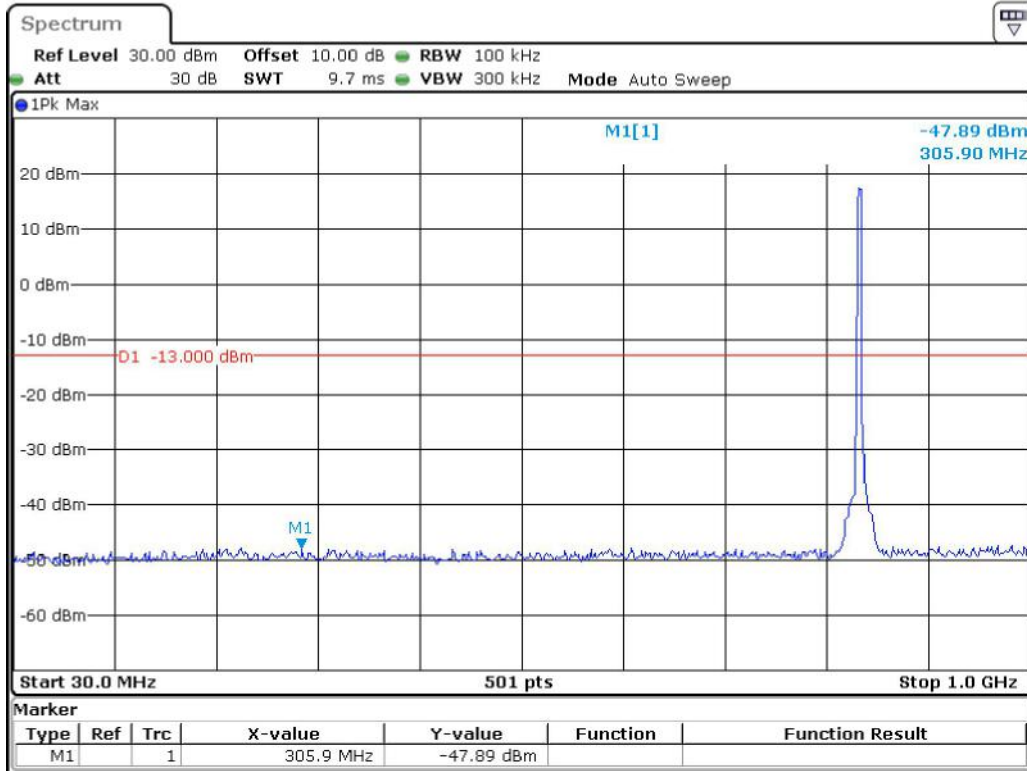

Date: 19.JUN.2023 23:03:39

Band 5_3 MHz_Low_QPSK_RB15#0_1(30MHz-1GHz)

Date: 19.JUN.2023 23:04:16

Band 5_3 MHz_Low_QPSK_RB15#0_2(1GHz-10GHz)

Date: 19.JUN.2023 23:04:36

Band 5_3 MHz_Middle_QPSK_RB15#0_1(30MHz-1GHz)