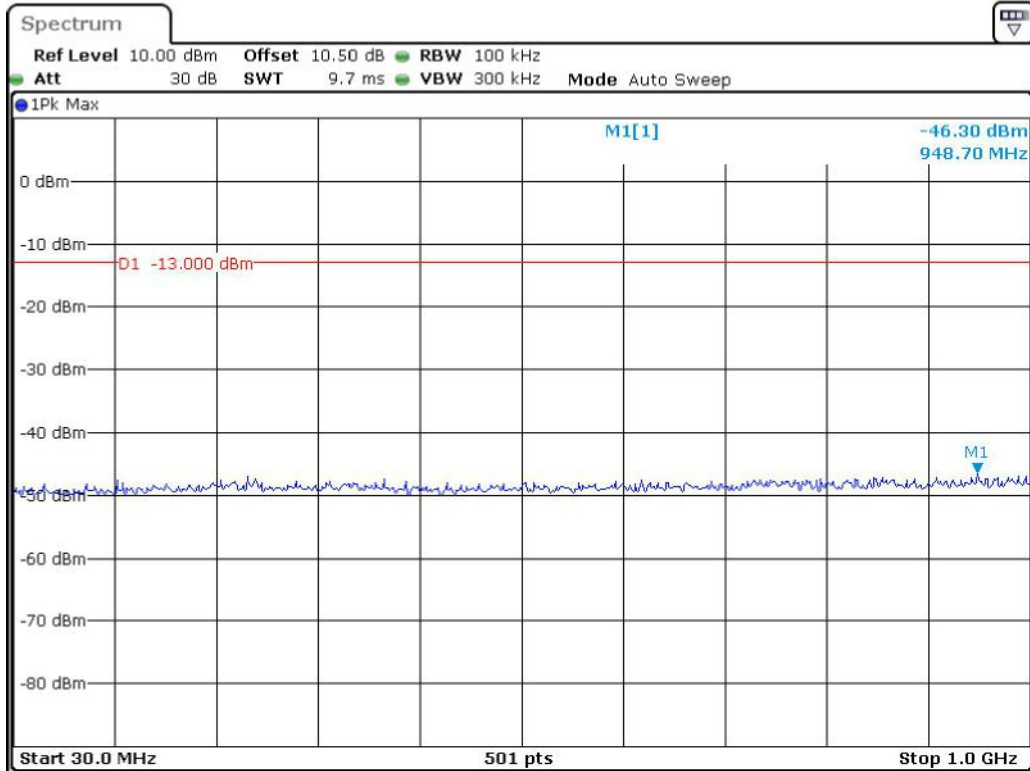

Band 2_10 MHz_High_QPSK_RB50#0_1(30MHz-1GHz)

Date: 8.JUN.2023 11:59:38