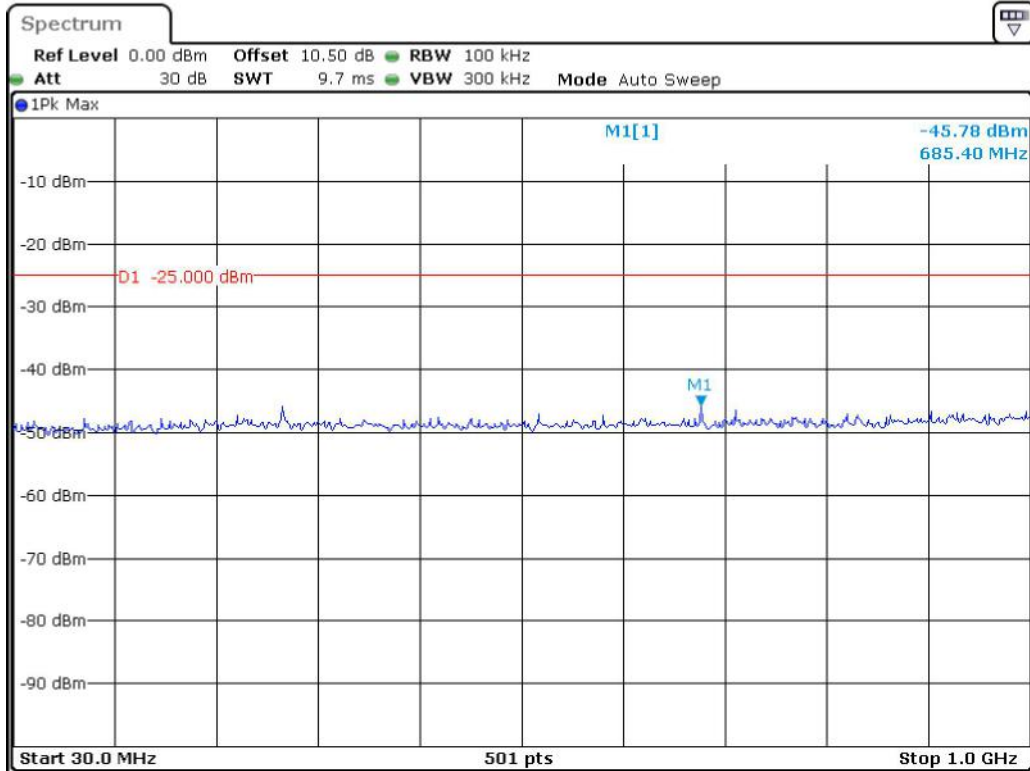

Date: 8.JUN.2023 12:06:05

Band 7_5 MHz_Low_QPSK_RB25#0_1(30MHz-1GHz)

Date: 8.JUN.2023 12:06:43

Band 7_5 MHz_Low_QPSK_RB25#0_2(1GHz-26.5GHz)

Date: 8.JUN.2023 12:07:06

Band 7_5 MHz_Middle_QPSK_RB25#0_1(30MHz-1GHz)