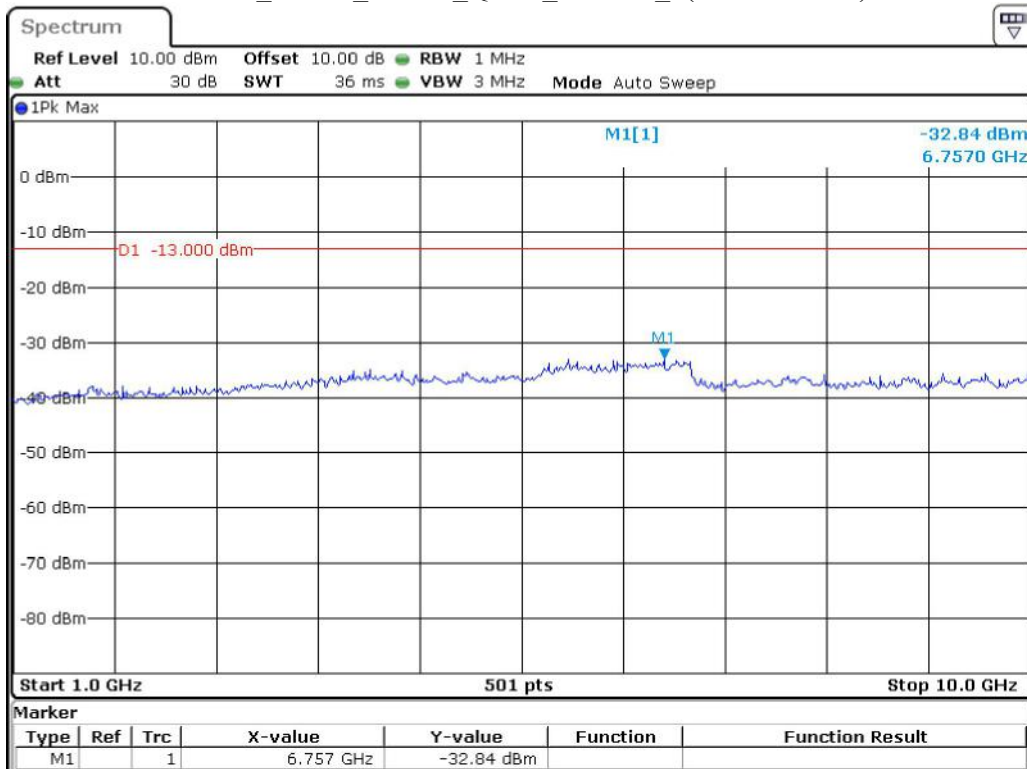

Band 5_5 MHz_Middle_QPSK_RB25#0_2(1GHz-10GHz)

Date: 19.JUN.2023 23:08:33