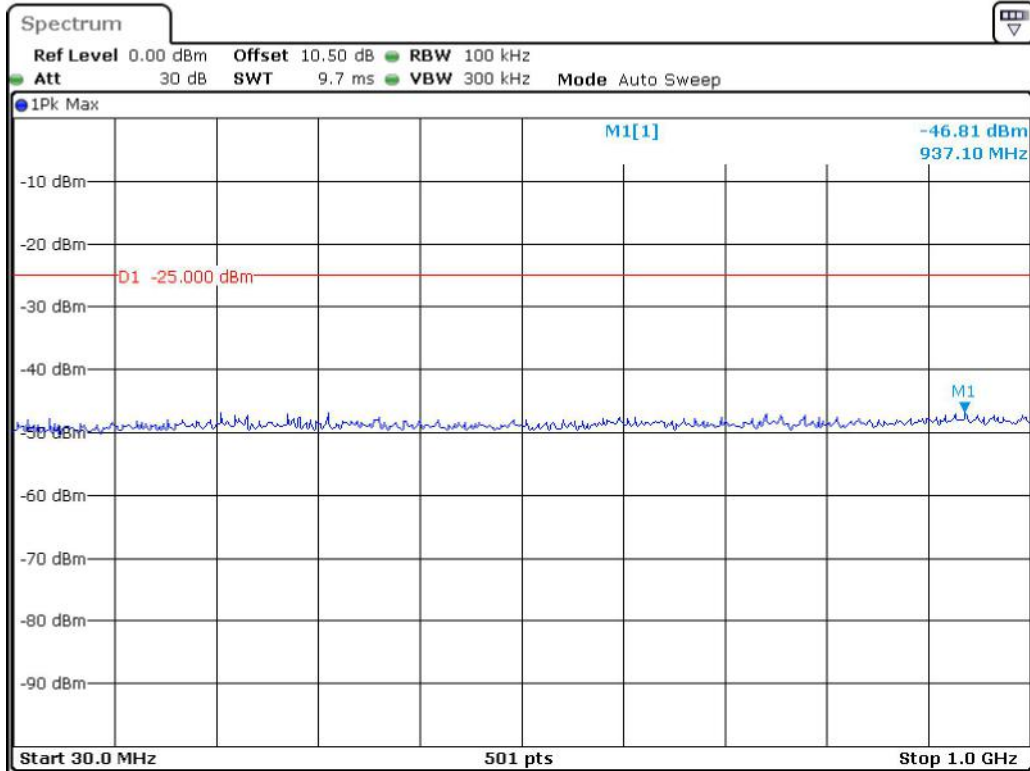

Band 7_20 MHz_Low_QPSK_RB100#0_1(30MHz-1GHz)

Date: 8.JUN.2023 12:15:47