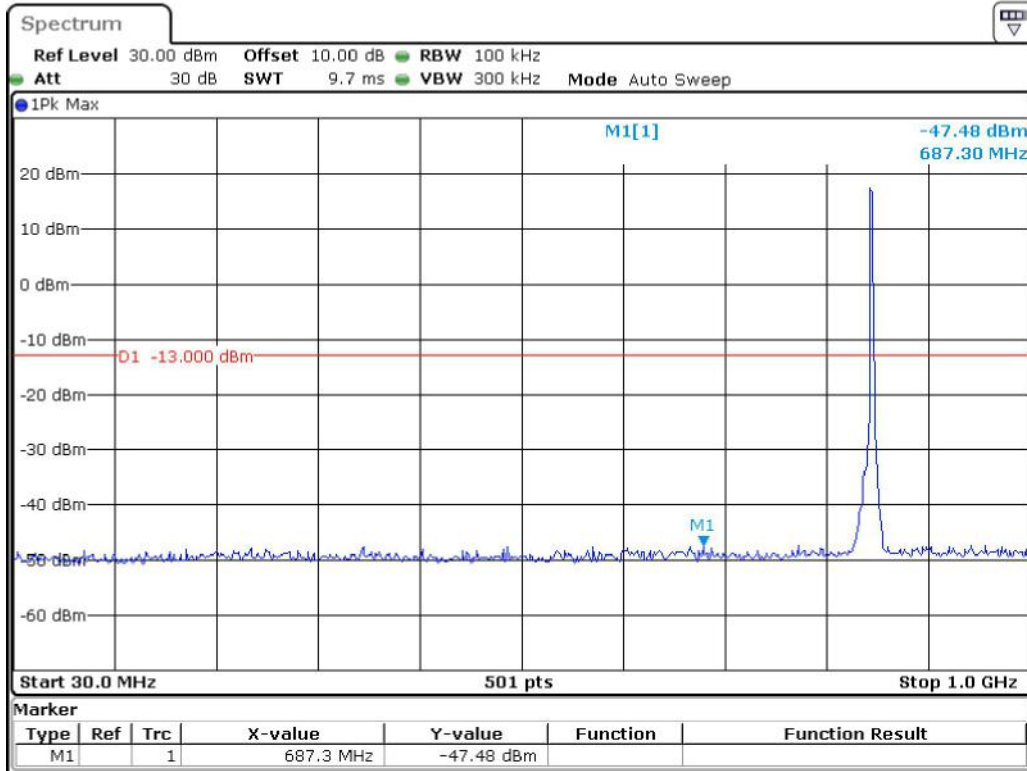

Band 5_3 MHz_High_QPSK_RB15#0_1(30MHz-1GHz)

Date: 19.JUN.2023 23:06:07