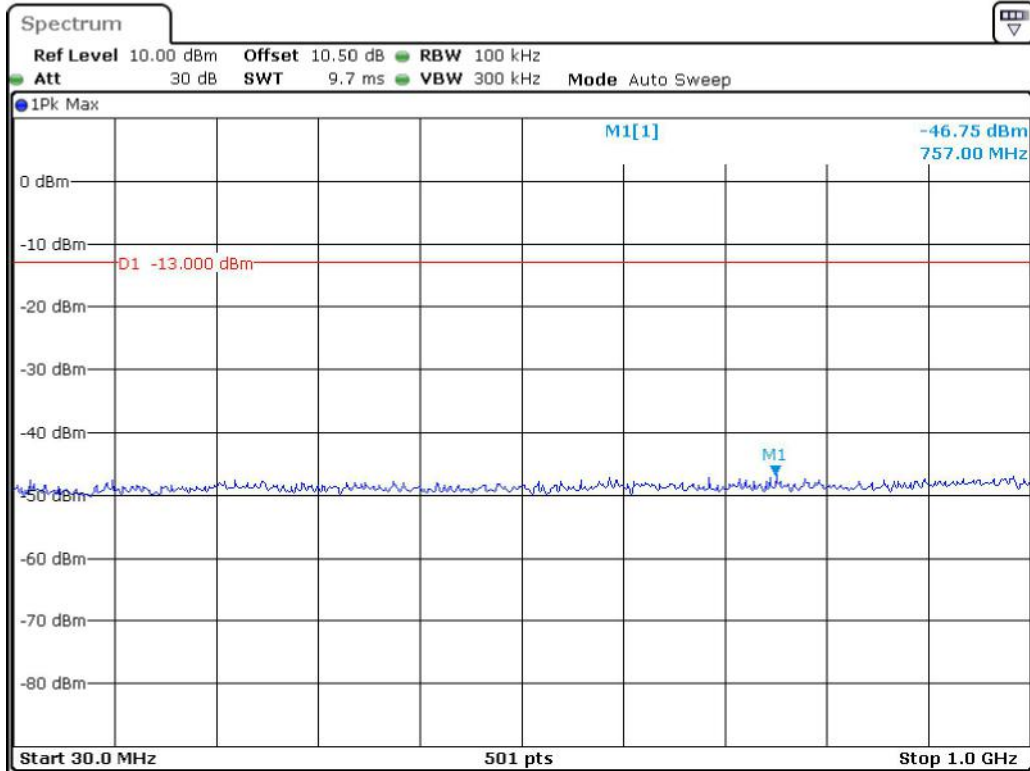

Band 2_5 MHz_High_QPSK_RB25#0_1(30MHz-1GHz)

Date: 8.JUN.2023 11:56:42