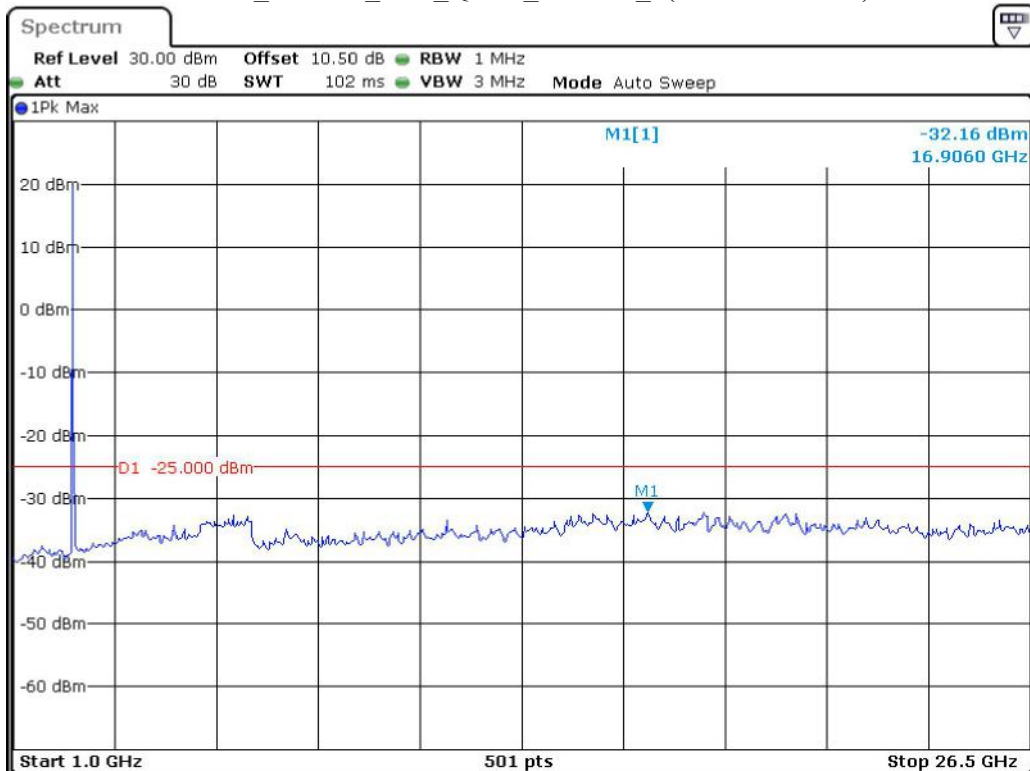

Band 7_15 MHz_Low_QPSK_RB75#0_2(1GHz-26.5GHz)

Date: 8.JUN.2023 12:13:05