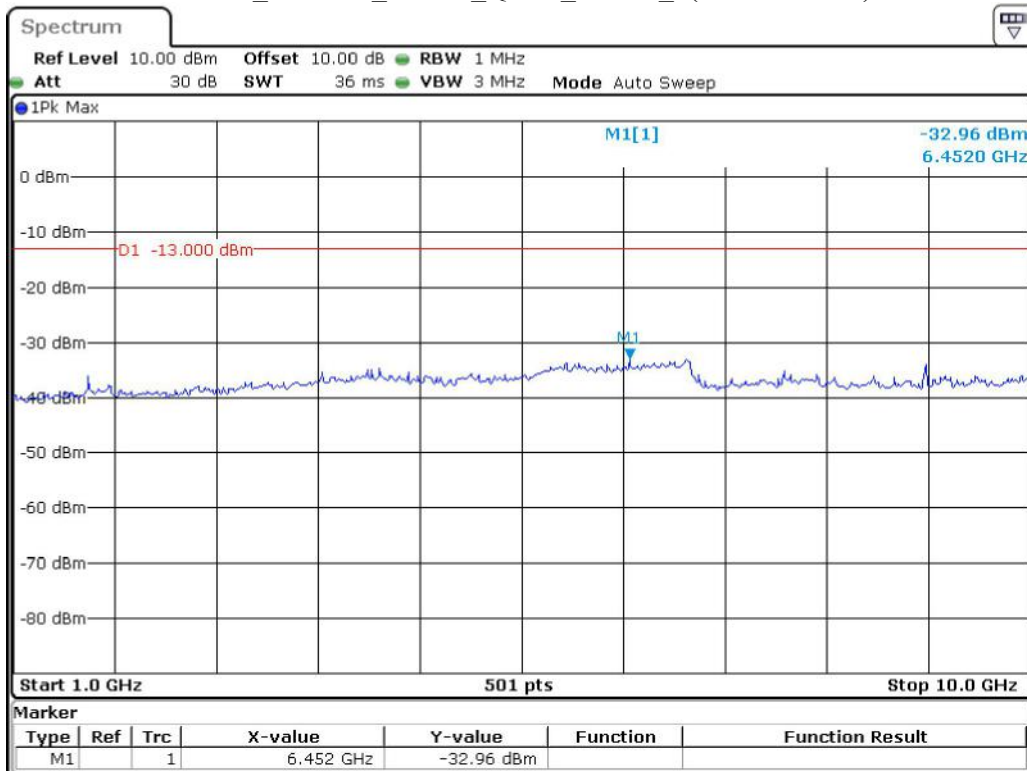

Band 5_1.4 MHz_Middle_QPSK_RB6#0_2(1GHz-10GHz)

Date: 19.JUN.2023 23:02:43