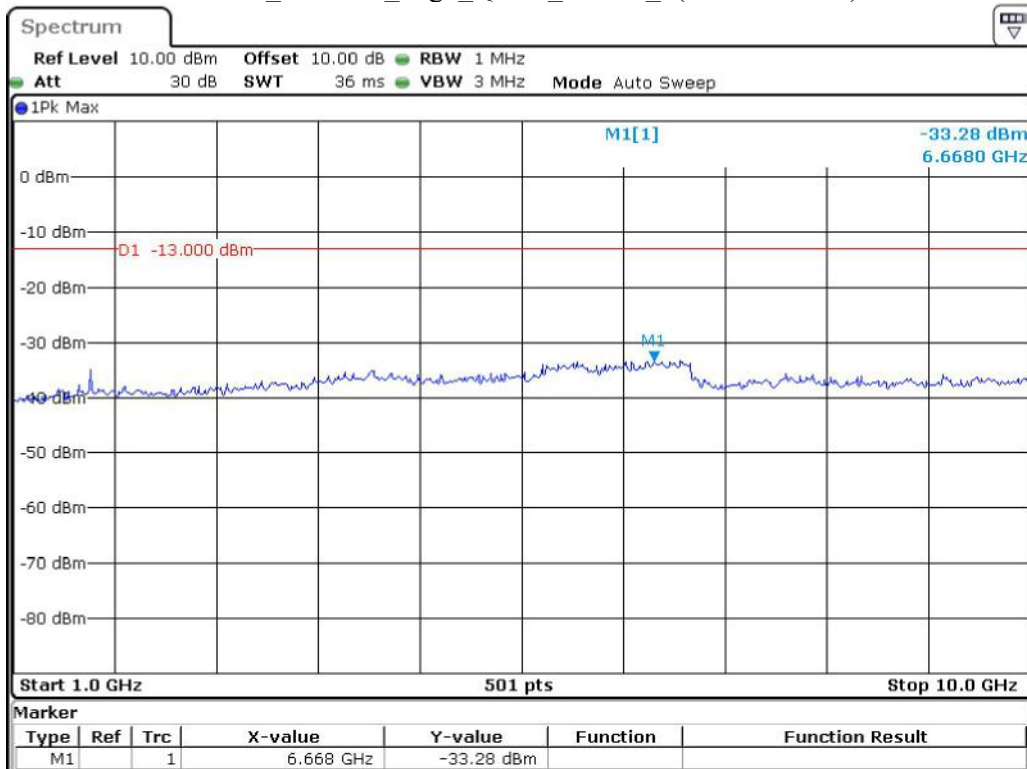

Date: 19.JUN.2023 23:02:16

Band 5_1.4 MHz_Middle_QPSK_RB6#0_2(1GHz-10GHz)

Date: 19.JUN.2023 23:02:43

Band 5_1.4 MHz_High_QPSK_RB6#0_1(30MHz-1GHz)

Date: 19.JUN.2023 23:03:09

Band 5_1.4 MHz_High_QPSK_RB6#0_2(1GHz-10GHz)