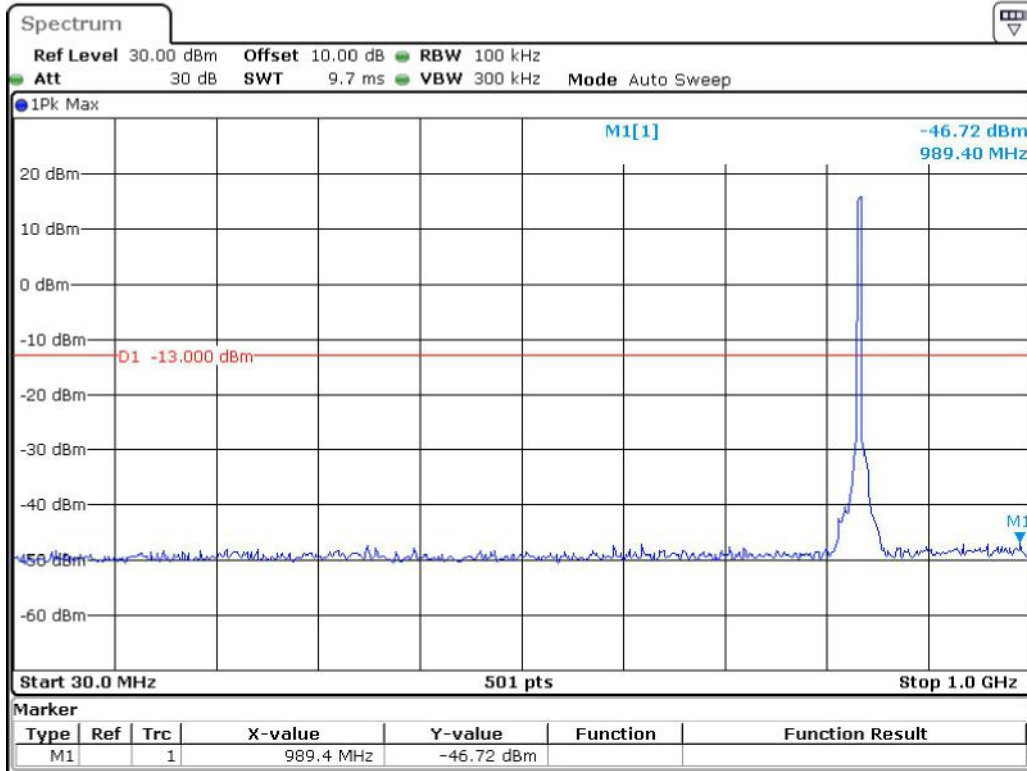

Date: 19.JUN.2023 23:06:34

Band 5_5 MHz_Low_QPSK_RB25#0_1(30MHz-1GHz)

Date: 19.JUN.2023 23:07:11

Band 5_5 MHz_Low_QPSK_RB25#0_2(1GHz-10GHz)

Date: 19.JUN.2023 23:07:37

Band 5_5 MHz_Middle_QPSK_RB25#0_1(30MHz-1GHz)