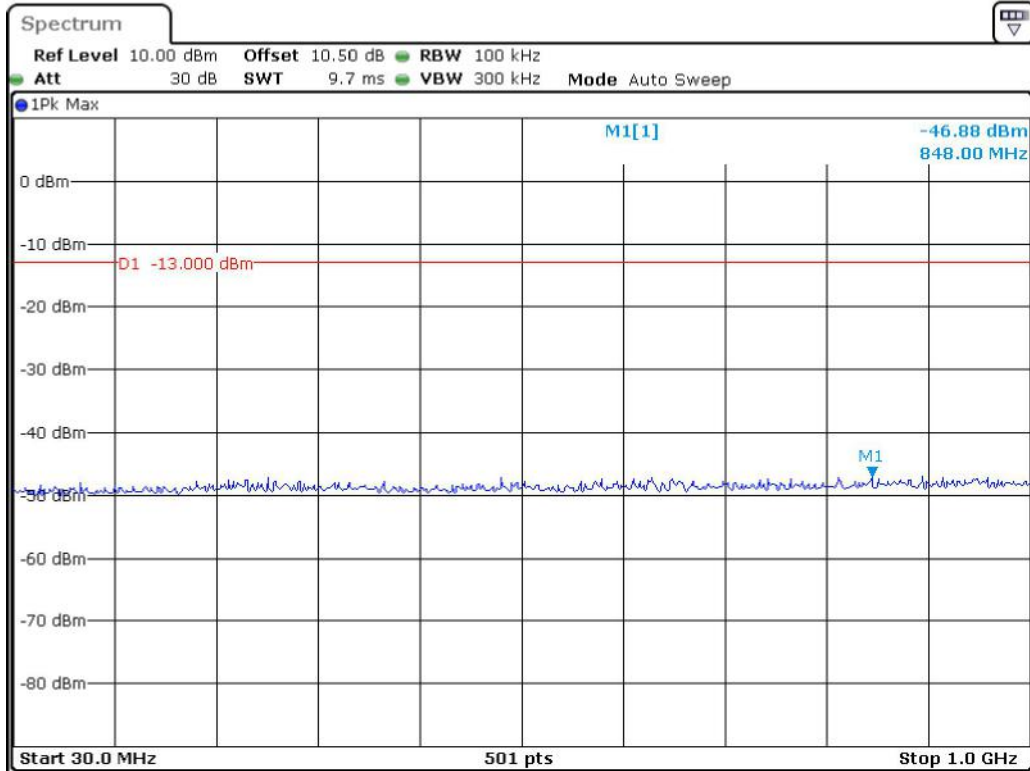

Band 2_15 MHz_Low_QPSK_RB75#0_1(30MHz-1GHz)

Date: 8.JUN.2023 12:00:41