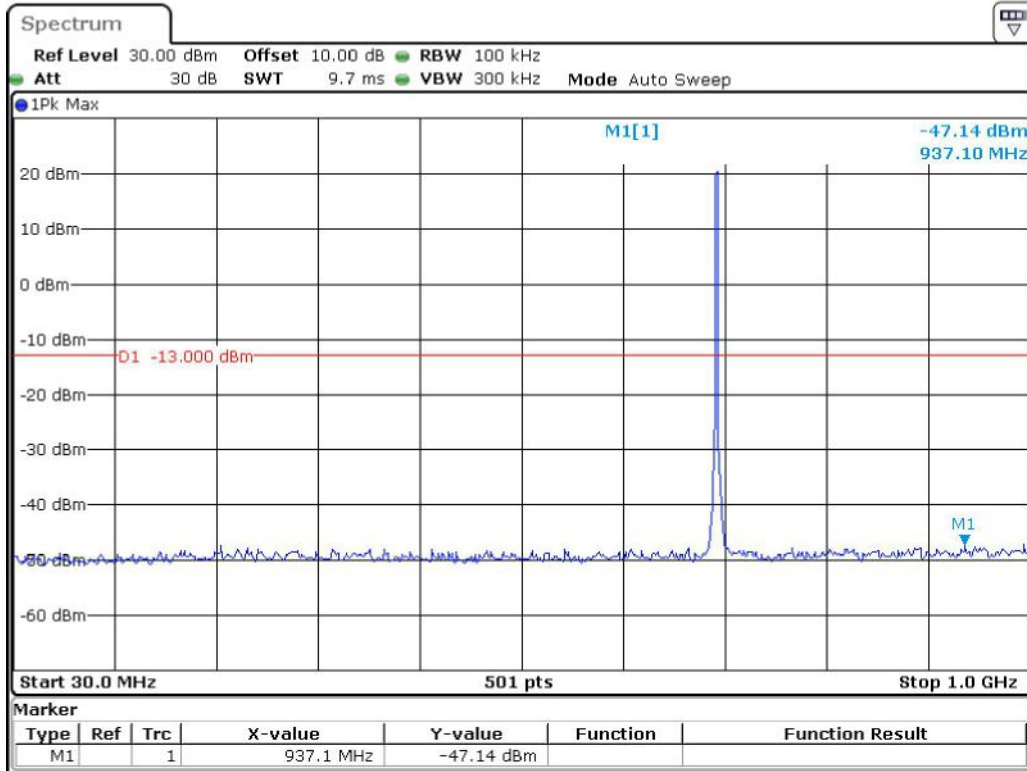

Band 12_1.4 MHz_Low_QPSK_RB6#0_1(30MHz-1GHz)

Date: 19.JUN.2023 23:13:00