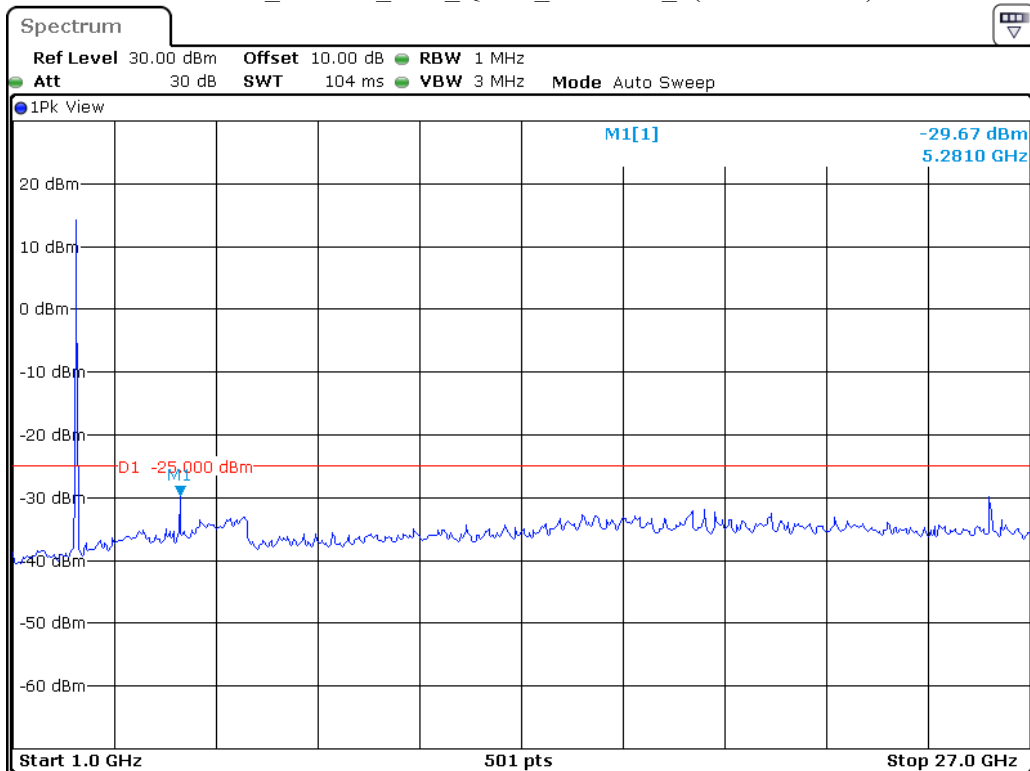

Band 41_20 MHz_Low_QPSK_RB100#0_2(1GHz-27GHz)

Date: 9.JUN.2023 20:53:18