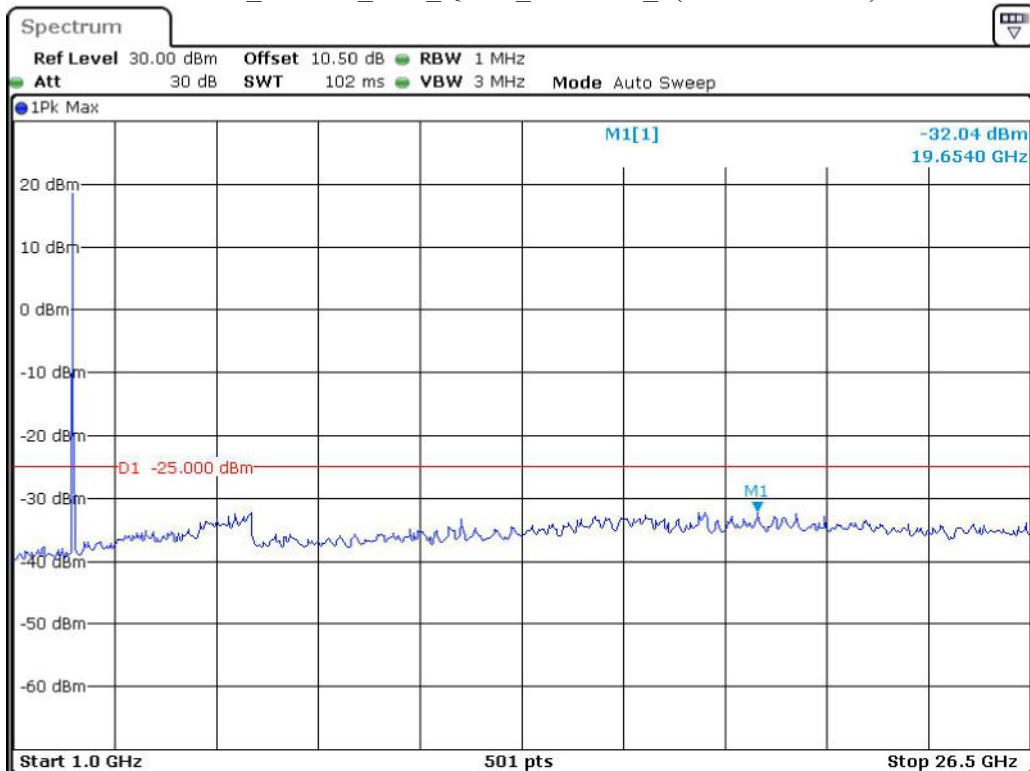

Band 7_20 MHz_Low_QPSK_RB100#0_2(1GHz-26.5GHz)

Date: 8.JUN.2023 12:16:10