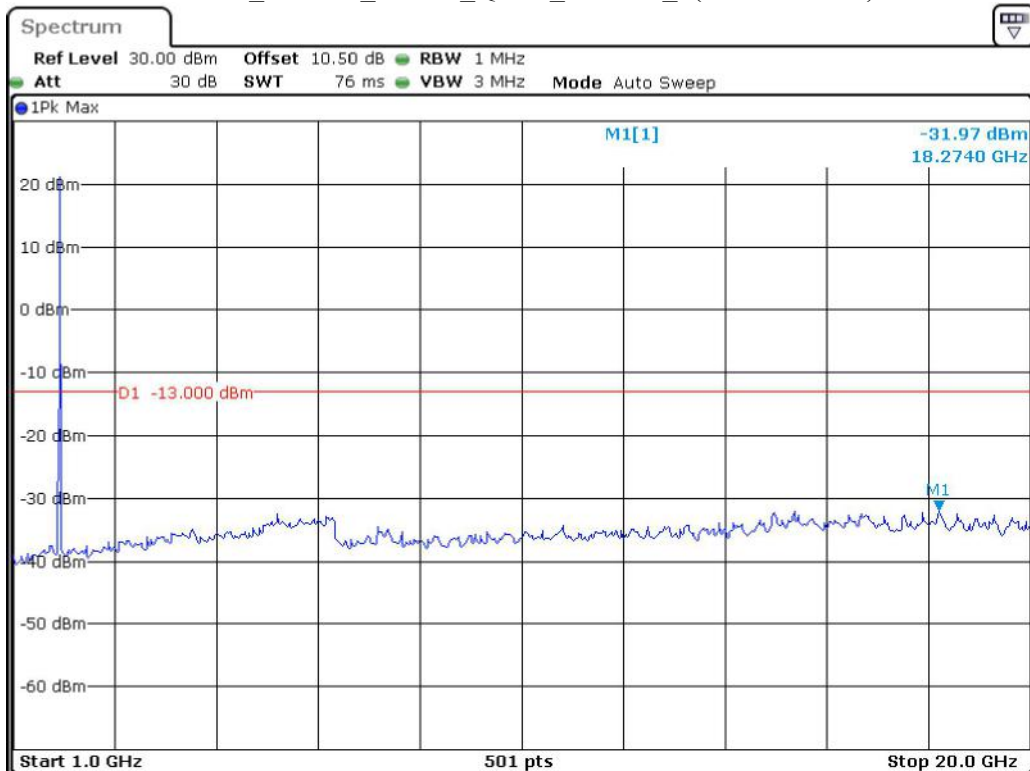

Band 2_10 MHz_Middle_QPSK_RB50#0_2(1GHz-20GHz)

Date: 8.JUN.2023 11:59:03