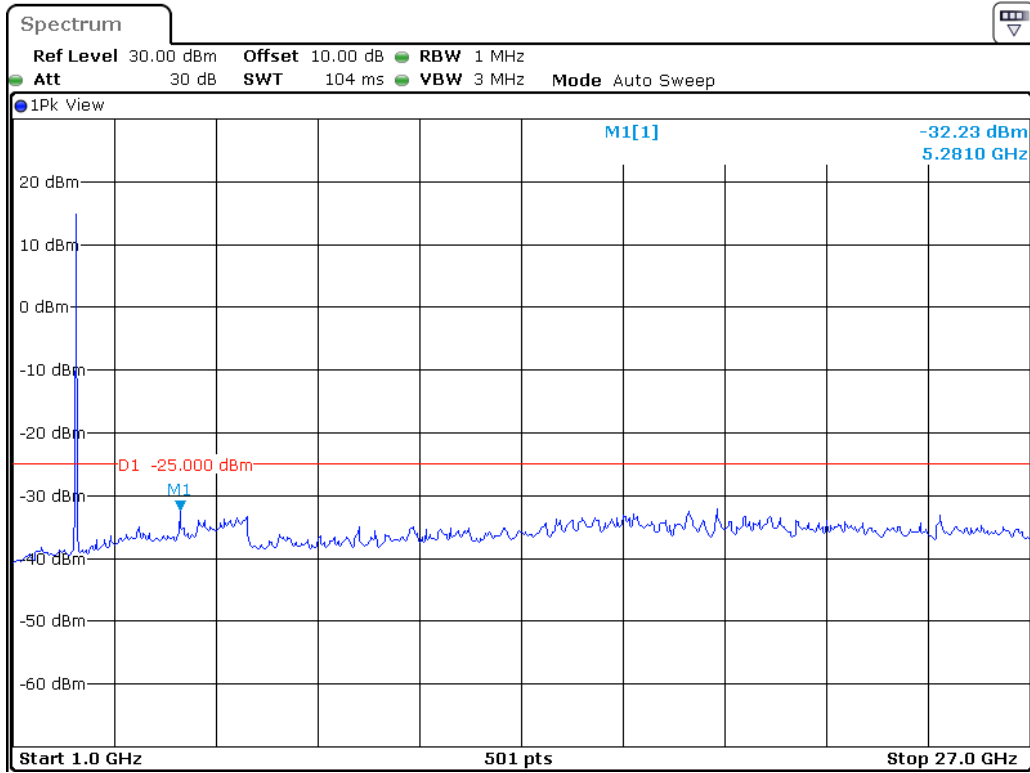

Date: 9.JUN.2023 18:49:23

Band 41_15 MHz_Middle_QPSK_RB75#0_2(1GHz-27GHz)

Date: 9.JUN.2023 20:50:01

Band 41_15 MHz_High_QPSK_RB75#0_1(30MHz-1GHz)

Date: 9.JUN.2023 18:50:22

Band 41_15 MHz_High_QPSK_RB75#0_2(1GHz-27GHz)