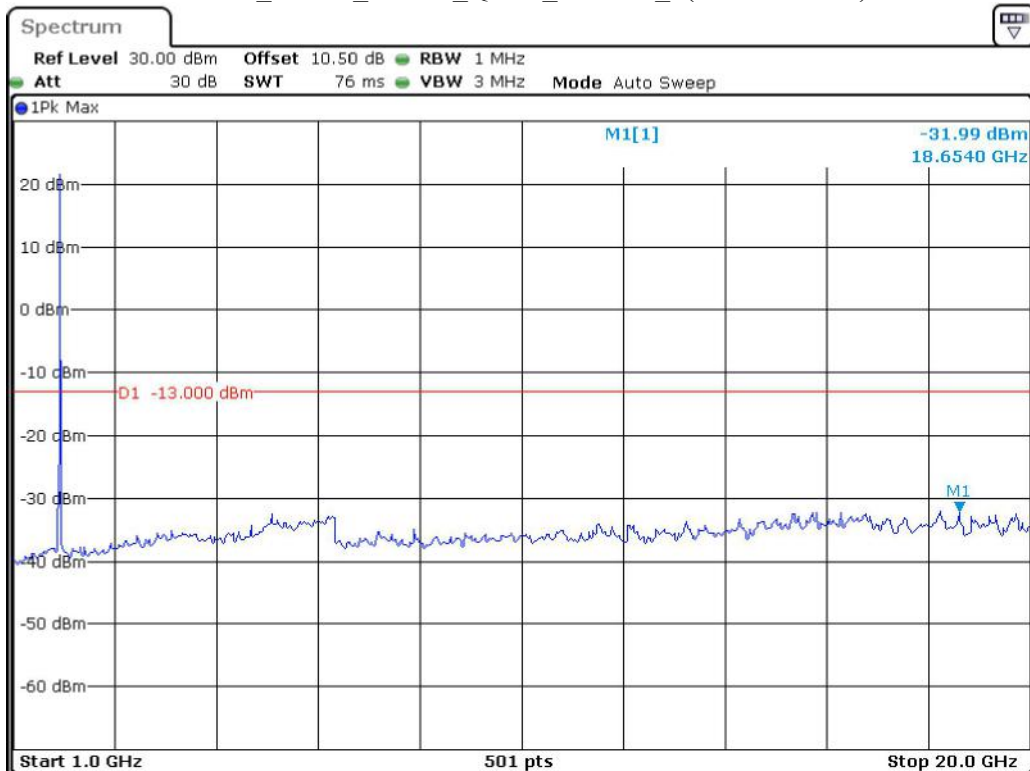

Band 2_5 MHz_Middle_QPSK_RB25#0_2(1GHz-20GHz)

Date: 8.JUN.2023 11:56:11