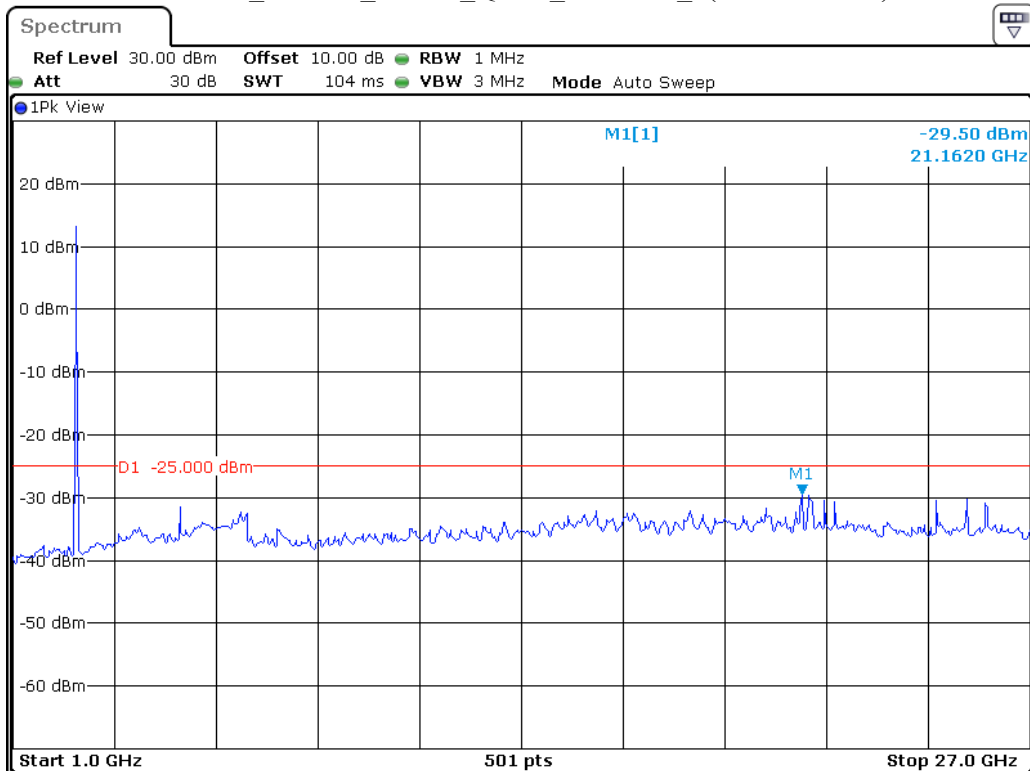

Band 41_20 MHz_Middle_QPSK_RB100#0_2(1GHz-27GHz)

Date: 9.JUN.2023 20:55:22