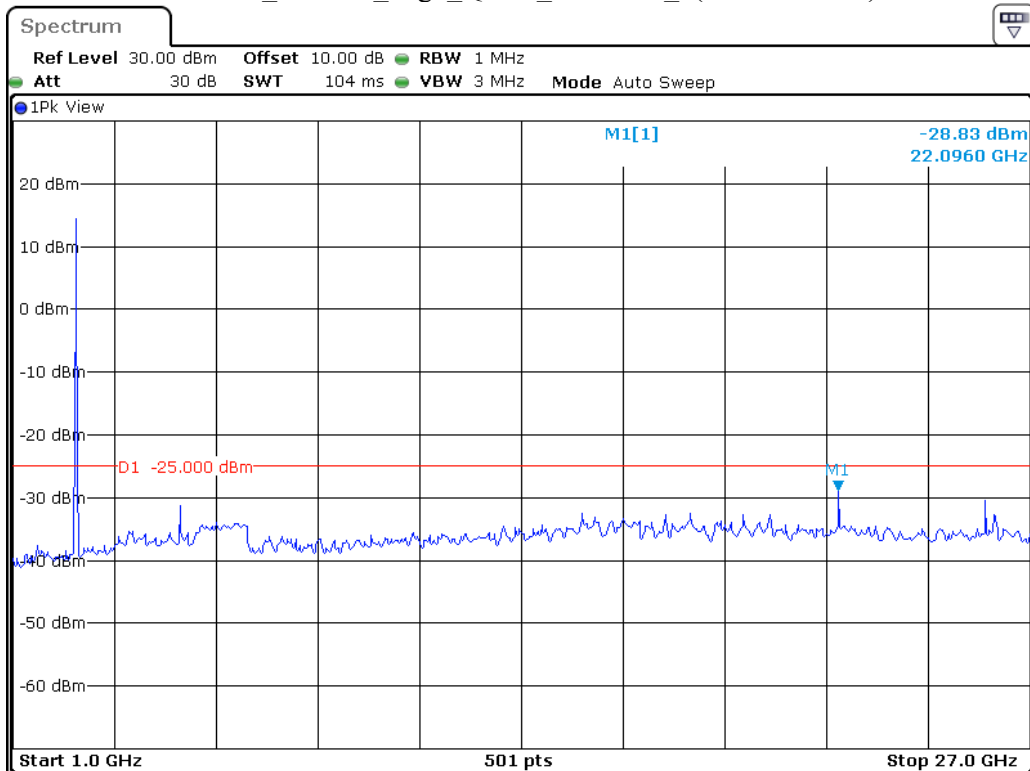

Date: 9.JUN.2023 18:52:13

Band 41_20 MHz_Middle_QPSK_RB100#0_2(1GHz-27GHz)

Date: 9.JUN.2023 20:55:22

Band 41_20 MHz_High_QPSK_RB100#0_1(30MHz-1GHz)

Date: 9.JUN.2023 18:53:06

Band 41_20 MHz_High_QPSK_RB100#0_2(1GHz-27GHz)