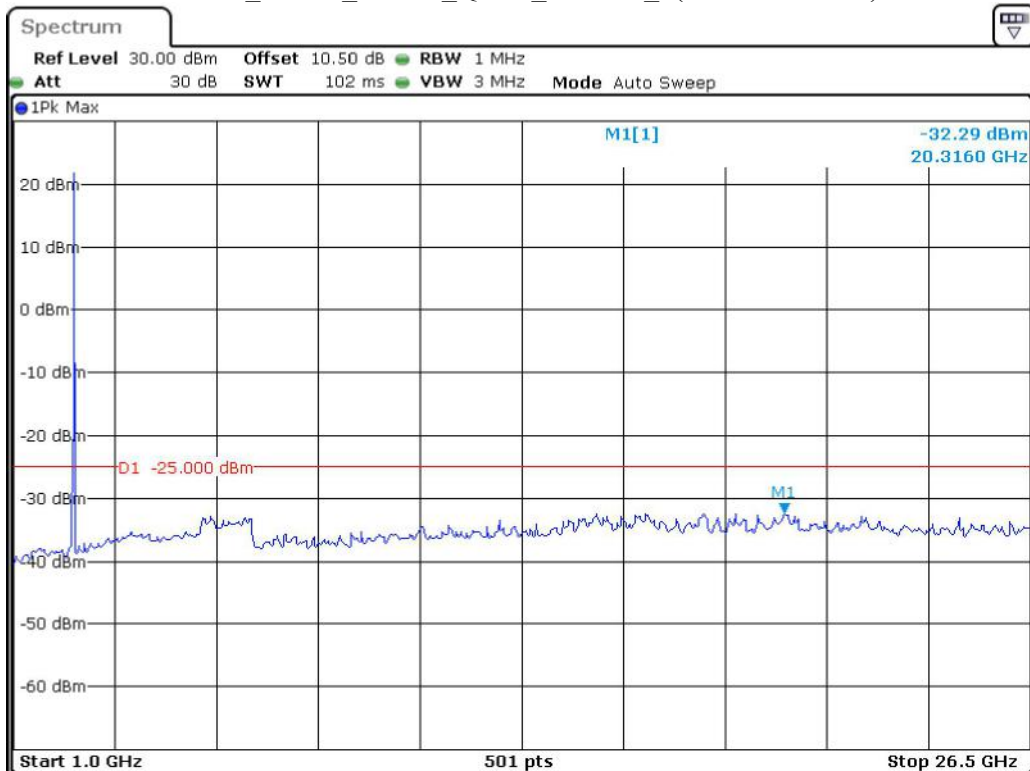

Band 7_5 MHz_Middle_QPSK_RB25#0_2(1GHz-26.5GHz)

Date: 8.JUN.2023 12:08:05