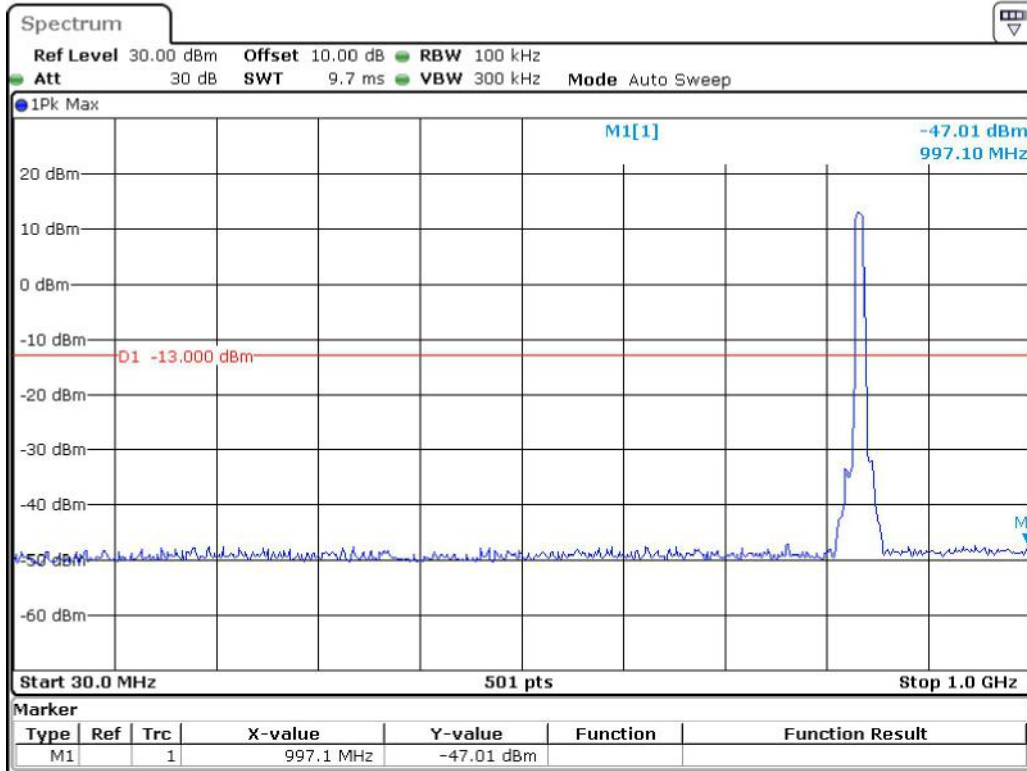

Date: 19.JUN.2023 23:09:20

Band 5_10 MHz_Low_QPSK_RB50#0_1(30MHz-1GHz)

Date: 19.JUN.2023 23:10:01

Band 5_10 MHz_Low_QPSK_RB50#0_2(1GHz-10GHz)

Date: 19.JUN.2023 23:10:27

Band 5_10 MHz_Middle_QPSK_RB50#0_1(30MHz-1GHz)