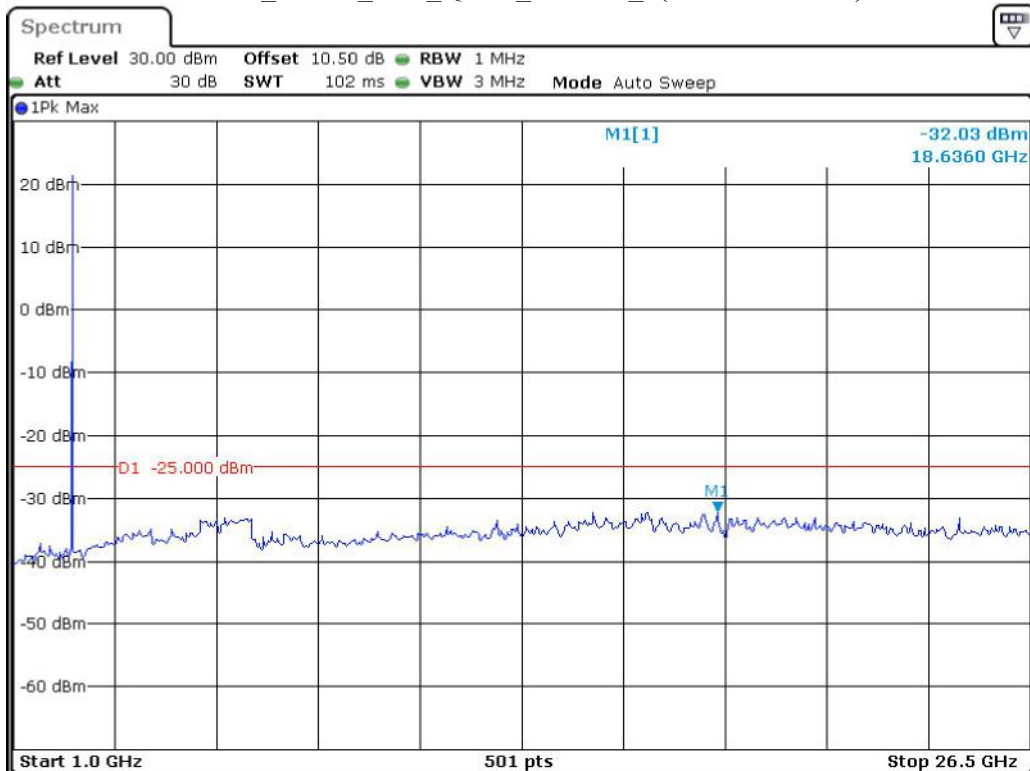

Band 7_5 MHz_Low_QPSK_RB25#0_2(1GHz-26.5GHz)

Date: 8.JUN.2023 12:07:06