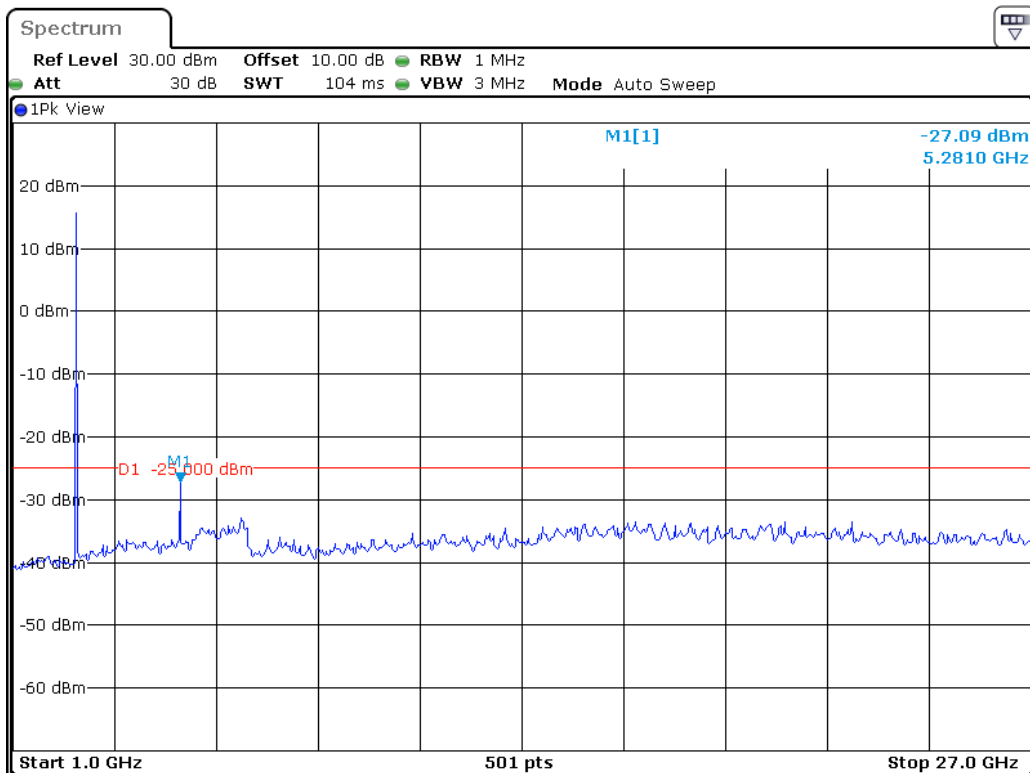

Band 41_5 MHz_Low_QPSK_RB25#0_2(1GHz-27GHz)

Date: 9.JUN.2023 20:42:56