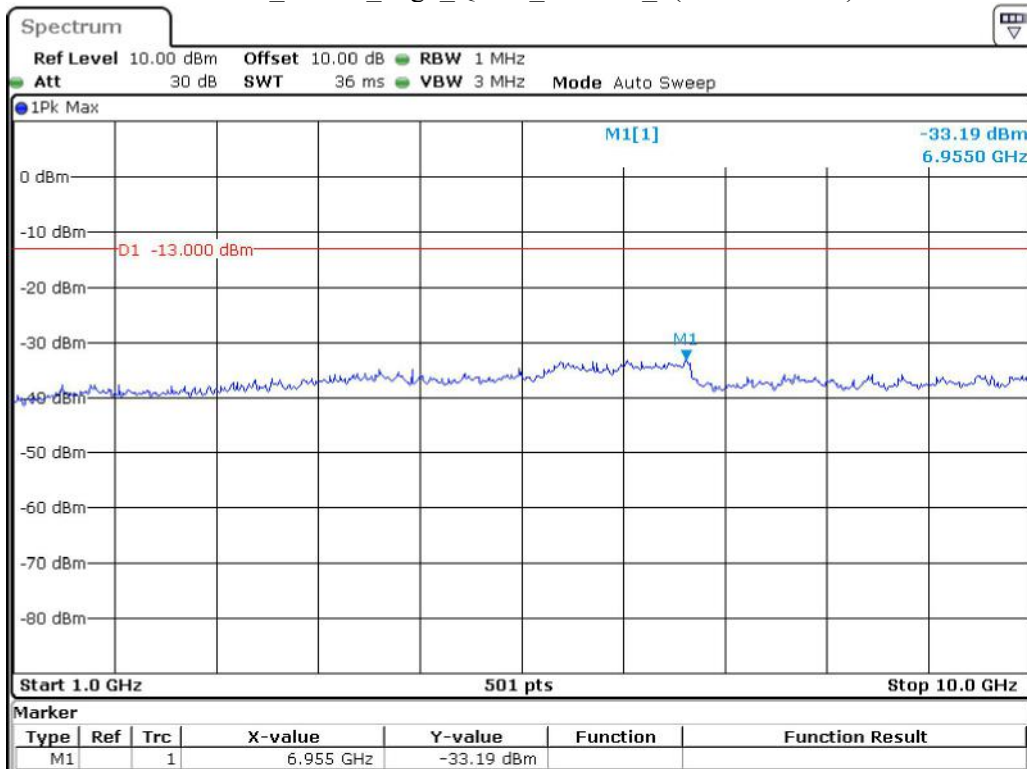

Date: 19.JUN.2023 23:05:08

Band 5_3 MHz_Middle_QPSK_RB15#0_2(1GHz-10GHz)

Date: 19.JUN.2023 23:05:38

Band 5_3 MHz_High_QPSK_RB15#0_1(30MHz-1GHz)

Date: 19.JUN.2023 23:06:07

Band 5_3 MHz_High_QPSK_RB15#0_2(1GHz-10GHz)