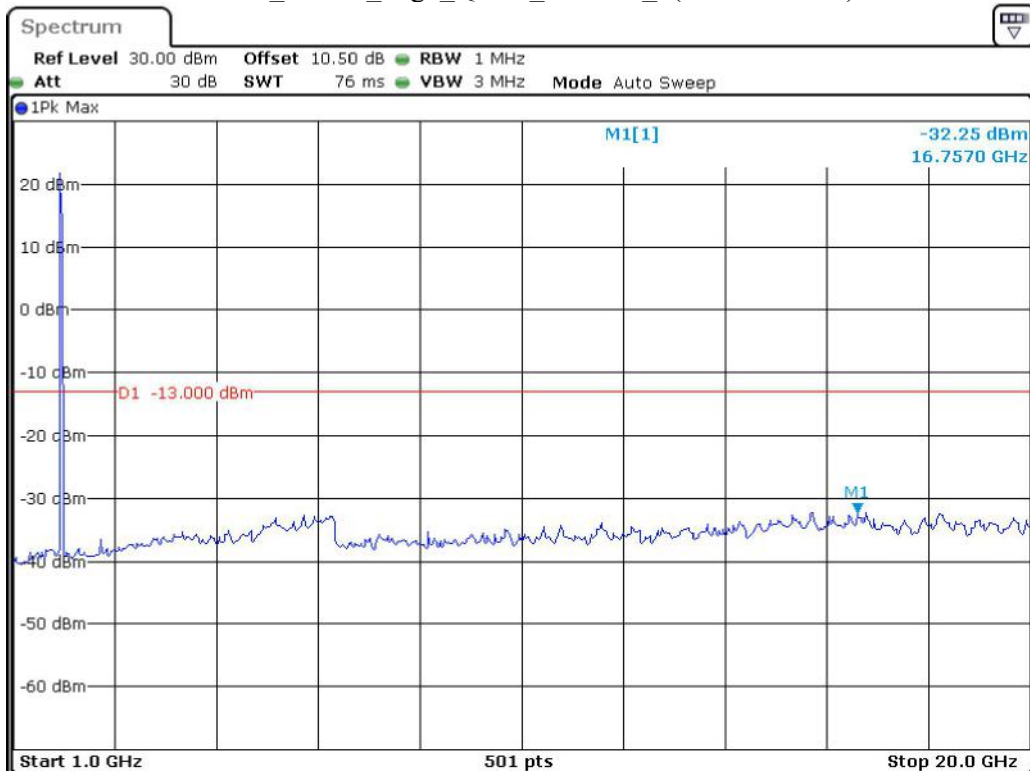

Date: 8.JUN.2023 11:55:45

Band 2_5 MHz_Middle_QPSK_RB25#0_2(1GHz-20GHz)

Date: 8.JUN.2023 11:56:11

Band 2_5 MHz_High_QPSK_RB25#0_1(30MHz-1GHz)

Date: 8.JUN.2023 11:56:42

Band 2_5 MHz_High_QPSK_RB25#0_2(1GHz-20GHz)