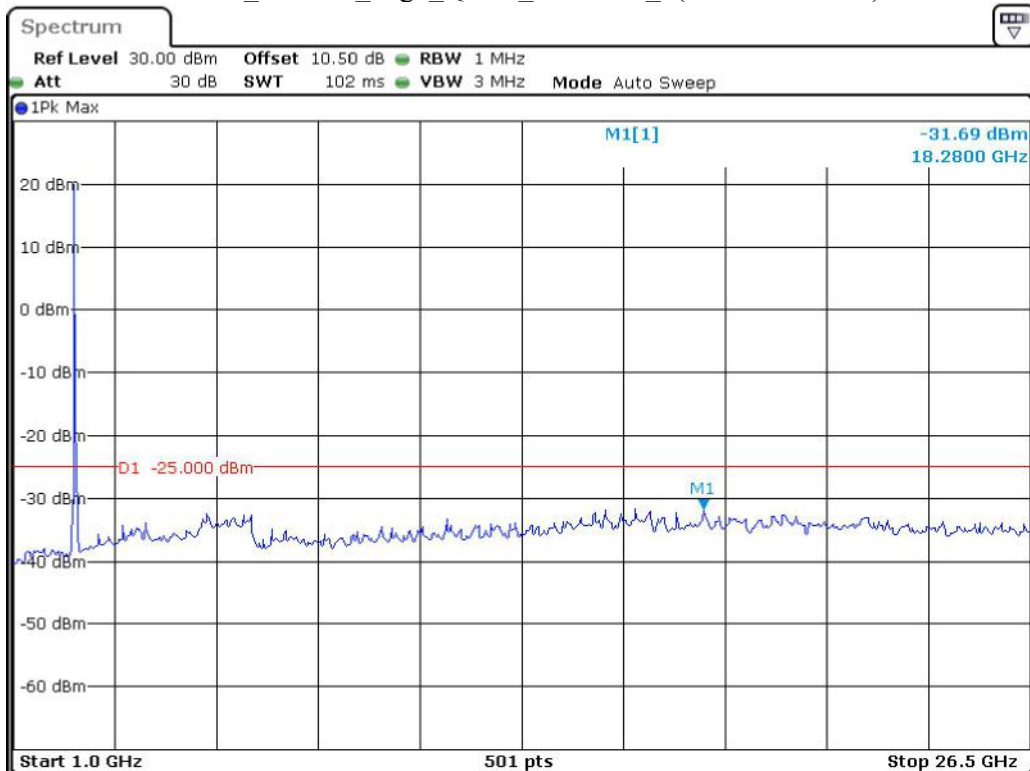

Date: 8.JUN.2023 12:16:47

Band 7_20 MHz_Middle_QPSK_RB100#0_2(1GHz-26.5GHz)

Date: 8.JUN.2023 18:03:59

Band 7_20 MHz_High_QPSK_RB100#0_1(30MHz-1GHz)

Date: 8.JUN.2023 12:17:45

Band 7_20 MHz_High_QPSK_RB100#0_2(1GHz-26.5GHz)