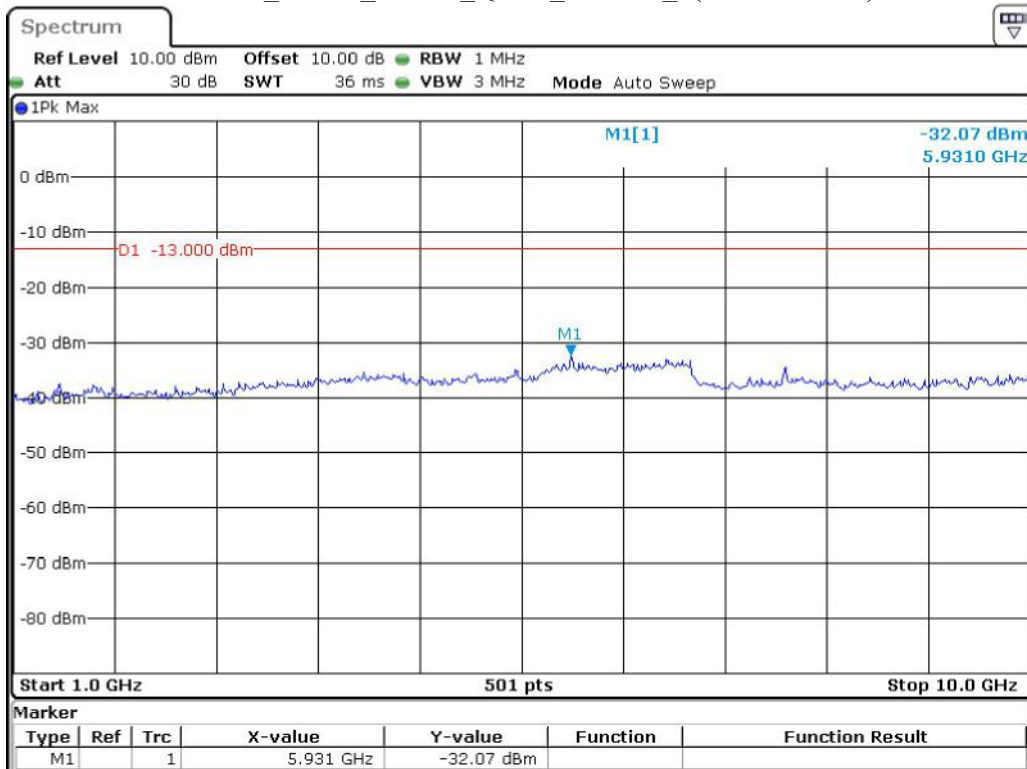

Band 12_5 MHz_Middle_QPSK_RB25#0_2(1GHz-10GHz)

Date: 19.JUN.2023 23:20:32