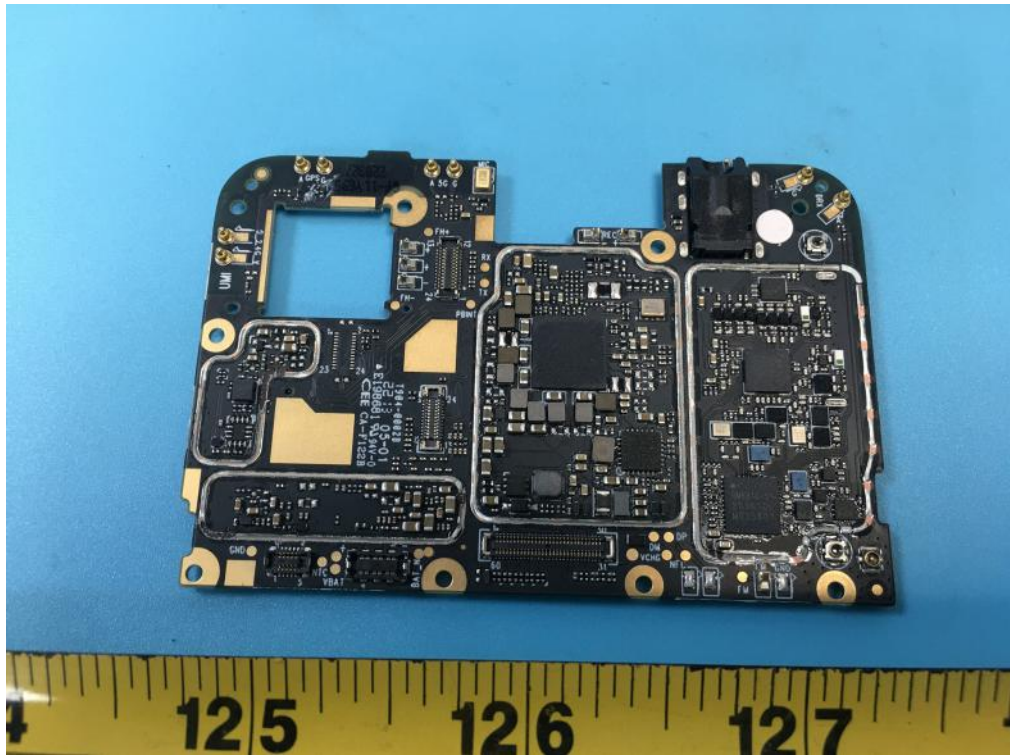

Internal photos

WWAN Main Antenna (GSM850, WCDMA B5, LTE B5/B12/13 TX )

WWAN Aux Antenna (GSM1900, WCDMA B2, LTE B2/B41 TX)