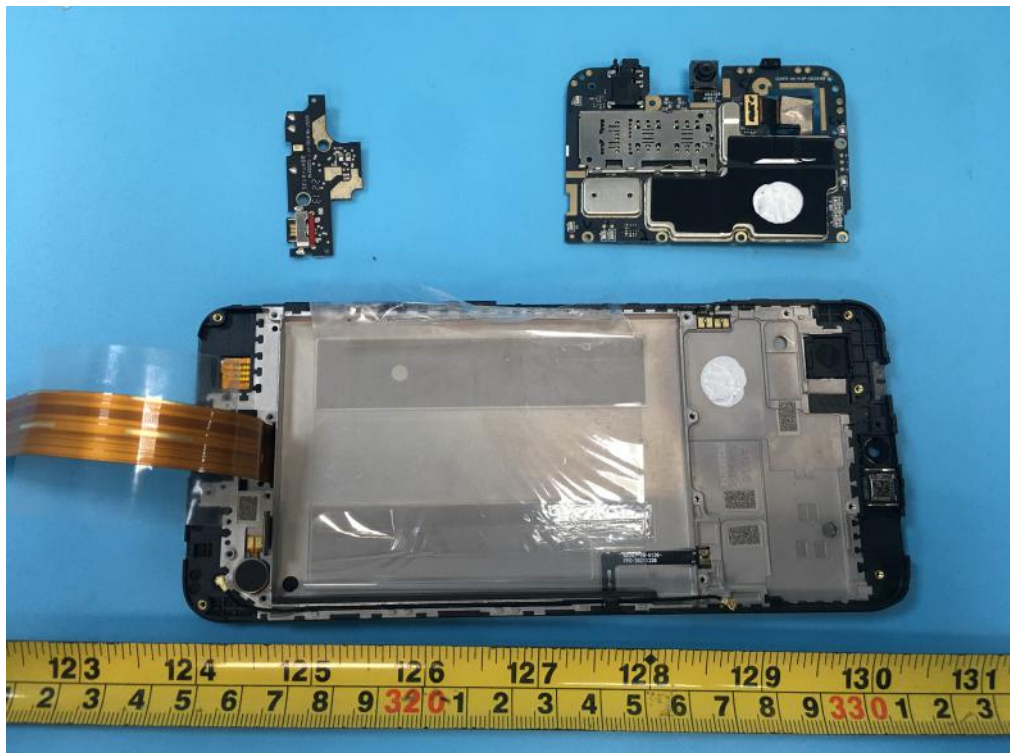

Internal photos

WWAN Main Antenna (GSM850, WCDMA B5, LTE B5/B12/13 TX )

WWAN Aux Antenna (GSM1900, WCDMA B2, LTE B2/B41 TX)