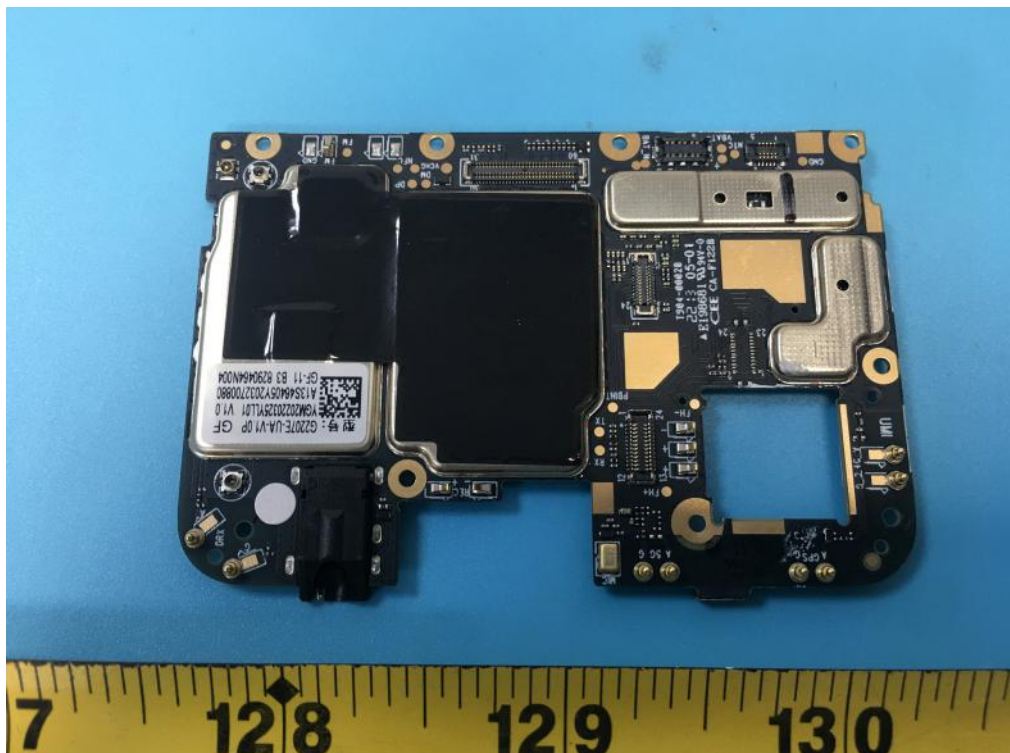

Internal photos

WWAN Main Antenna (GSM850, WCDMA B5, LTE B5/B12/13 TX )

WWAN Aux Antenna (GSM1900, WCDMA B2, LTE B2/B41 TX)