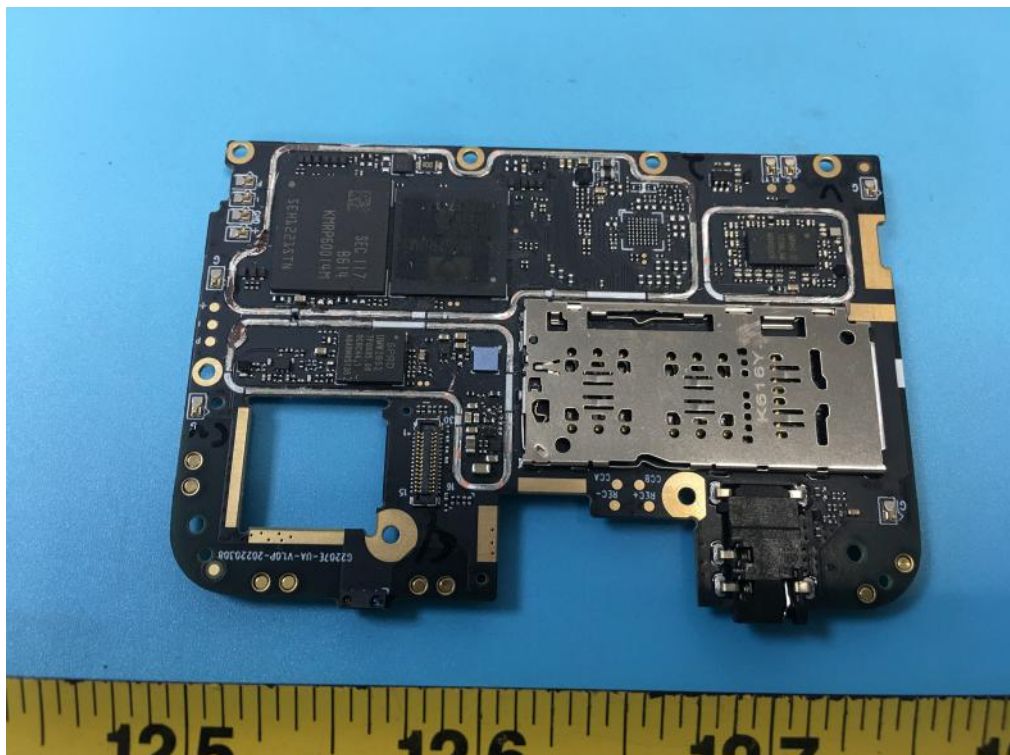

Internal photos

WWAN Main Antenna (GSM850, WCDMA B5, LTE B5/B12/13 TX )

WWAN Aux Antenna (GSM1900, WCDMA B2, LTE B2/B41 TX)