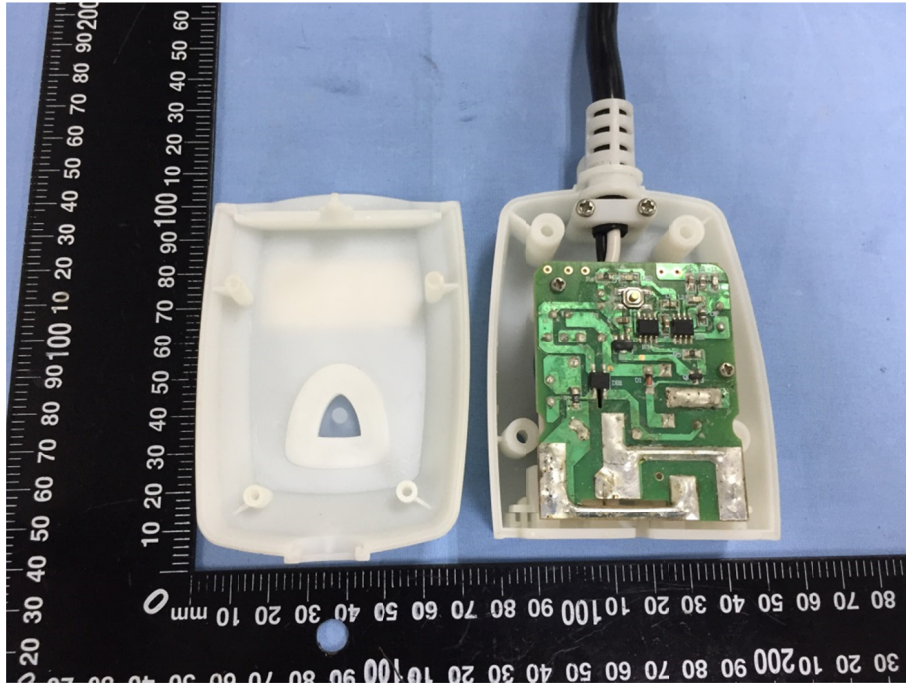

EXHIBIT 3 - EUT INTERNAL PHOTOGRAPHS

EUT Housing and Board View 1

Solder Board-Component View 1

Solder Board-Component View 2

433.92MHz RX ANT