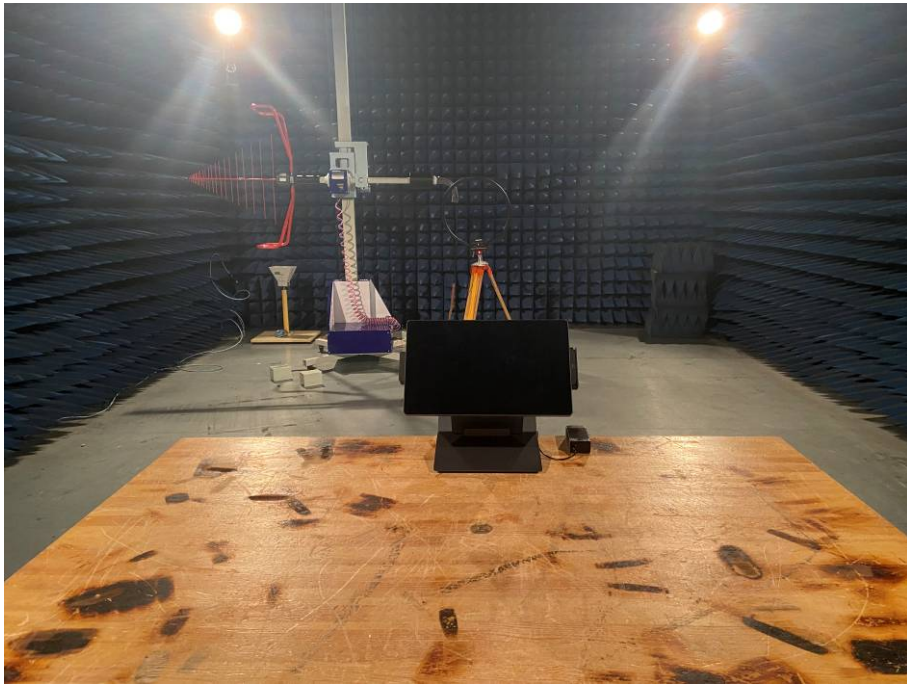

Model No.: HK9600

HK9600(second display: 10.1 inch)

CE TEST SETUP

RE TEST SETUP

Model No.: HK9600

RE TEST SETUP

RE TEST SETUP

Model No.: HK9600

HK9600(second display: VFD)

CE TEST SETUP

RE TEST SETUP

RE TEST SETUP

RE TEST SETUP