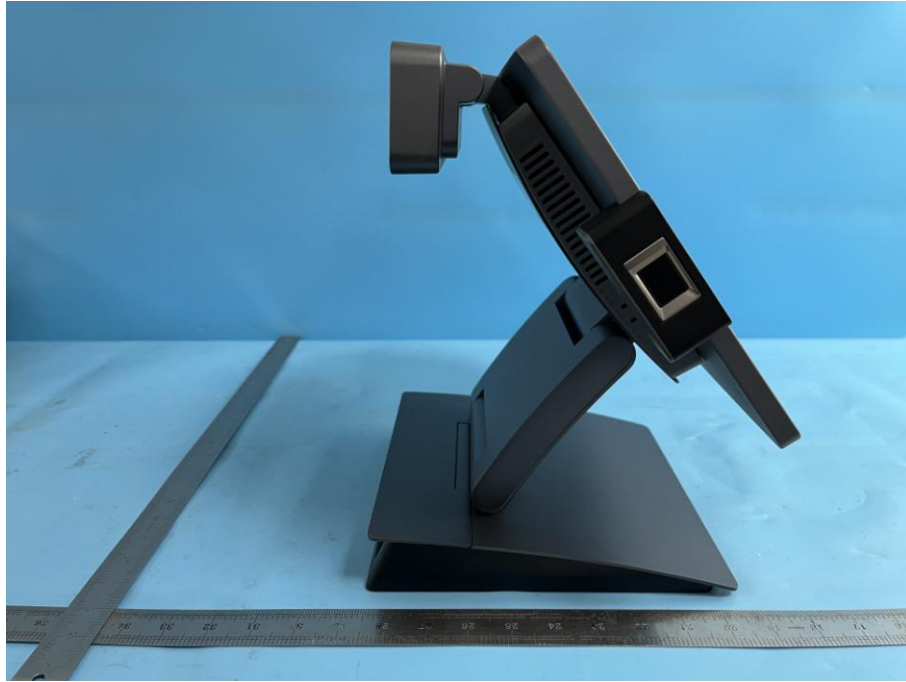

HK9600(second display: 10.1 inch)

FRONT VIEW OF SAMPLE

BACK VIEW OF SAMPLE

LEFT VIEW OF SAMPLE

RIGHT VIEW OF SAMPLE

TOP VIEW OF SAMPLE

BOTTOM VIEW OF SAMPLE

HK9600(second display: VFD)

FRONT VIEW OF SAMPLE

BACK VIEW OF SAMPLE

LEFT VIEW OF SAMPLE

RIGHT VIEW OF SAMPLE

TOP VIEW OF SAMPLE

BOTTOM VIEW OF SAMPLE

ADAPTER PHOTO OF SAMPLE(FSP120-AAAN3)

ADAPTER PHOTO OF SAMPLE(GM60-240250-F)

ADAPTER PHOTO OF SAMPLE(FSP060-DAAN3)