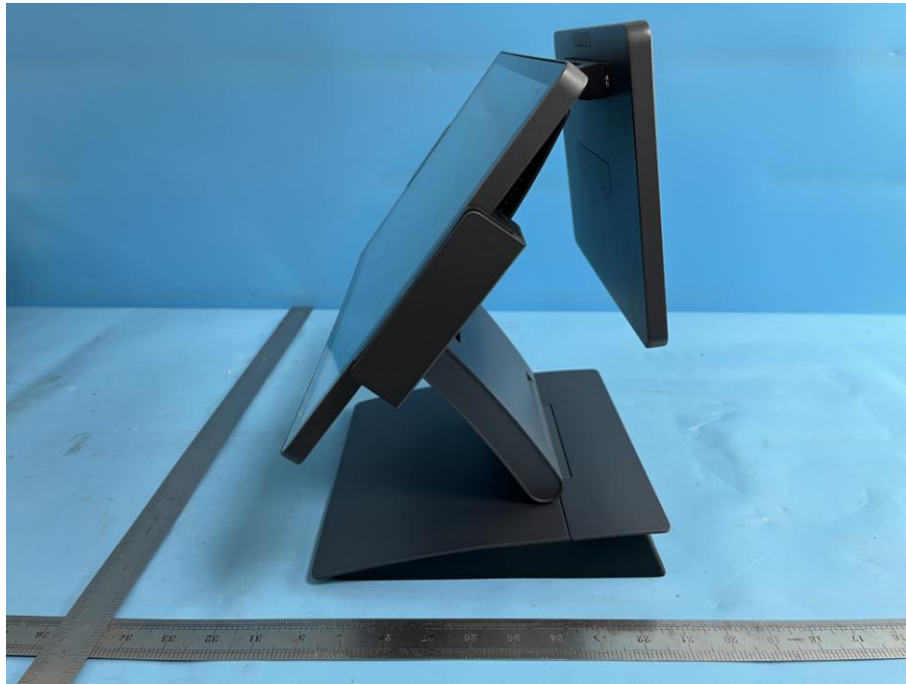

HK9600(second display: 10.1 inch)

FRONT VIEW OF SAMPLE

BACK VIEW OF SAMPLE

LEFT VIEW OF SAMPLE

RIGHT VIEW OF SAMPLE

TOP VIEW OF SAMPLE

BOTTOM VIEW OF SAMPLE

HK9600(second display: VFD)

FRONT VIEW OF SAMPLE

BACK VIEW OF SAMPLE

LEFT VIEW OF SAMPLE

RIGHT VIEW OF SAMPLE

TOP VIEW OF SAMPLE

BOTTOM VIEW OF SAMPLE

ADAPTER PHOTO OF SAMPLE(FSP120-AAAN3)

ADAPTER PHOTO OF SAMPLE(GM60-240250-F)

ADAPTER PHOTO OF SAMPLE(FSP060-DAAN3)