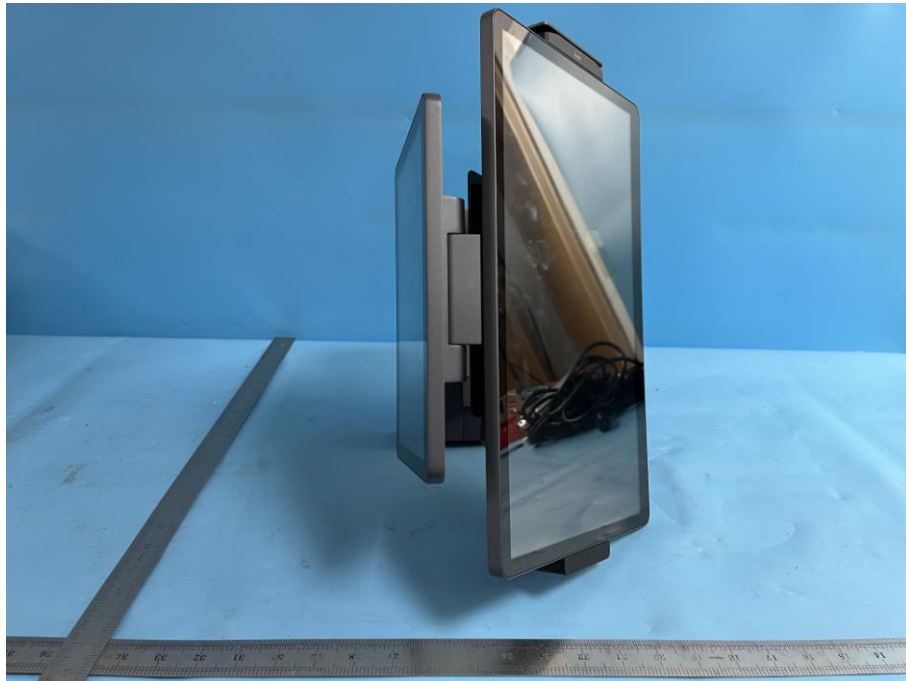

HK9600(second display: 10.1 inch)

FRONT VIEW OF SAMPLE

BACK VIEW OF SAMPLE

LEFT VIEW OF SAMPLE

RIGHT VIEW OF SAMPLE

TOP VIEW OF SAMPLE

BOTTOM VIEW OF SAMPLE

HK9600(second display: VFD)

FRONT VIEW OF SAMPLE

BACK VIEW OF SAMPLE

LEFT VIEW OF SAMPLE

RIGHT VIEW OF SAMPLE

TOP VIEW OF SAMPLE

BOTTOM VIEW OF SAMPLE

ADAPTER PHOTO OF SAMPLE(FSP120-AAAN3)

ADAPTER PHOTO OF SAMPLE(GM60-240250-F)

ADAPTER PHOTO OF SAMPLE(FSP060-DAAN3)