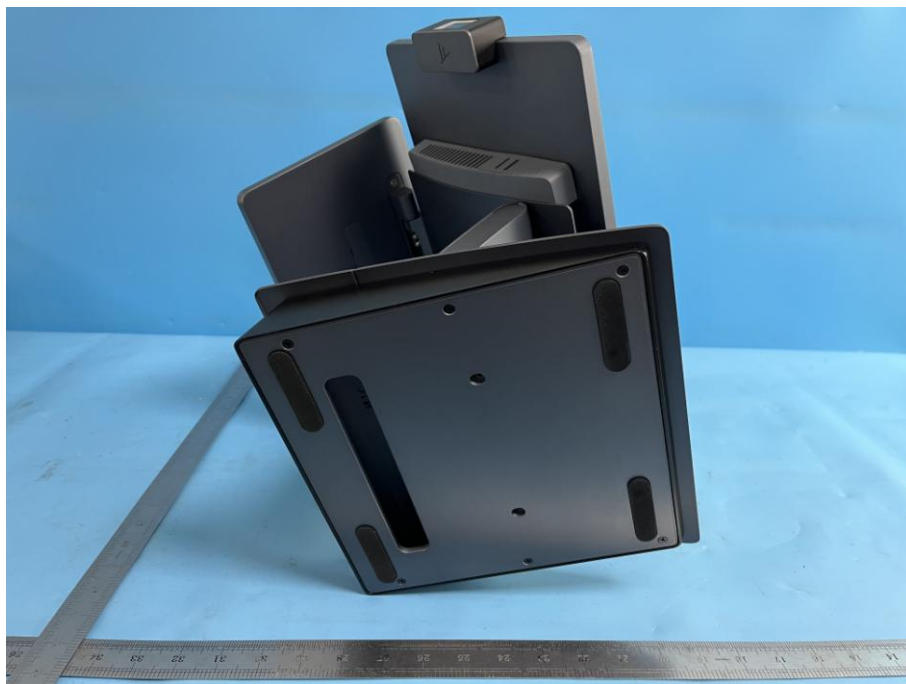

HK9600(second display: 10.1 inch)

FRONT VIEW OF SAMPLE

BACK VIEW OF SAMPLE

LEFT VIEW OF SAMPLE

RIGHT VIEW OF SAMPLE

TOP VIEW OF SAMPLE

BOTTOM VIEW OF SAMPLE

HK9600(second display: VFD)

FRONT VIEW OF SAMPLE

BACK VIEW OF SAMPLE

LEFT VIEW OF SAMPLE

RIGHT VIEW OF SAMPLE

TOP VIEW OF SAMPLE

BOTTOM VIEW OF SAMPLE

ADAPTER PHOTO OF SAMPLE(FSP120-AAAN3)

ADAPTER PHOTO OF SAMPLE(GM60-240250-F)

ADAPTER PHOTO OF SAMPLE(FSP060-DAAN3)