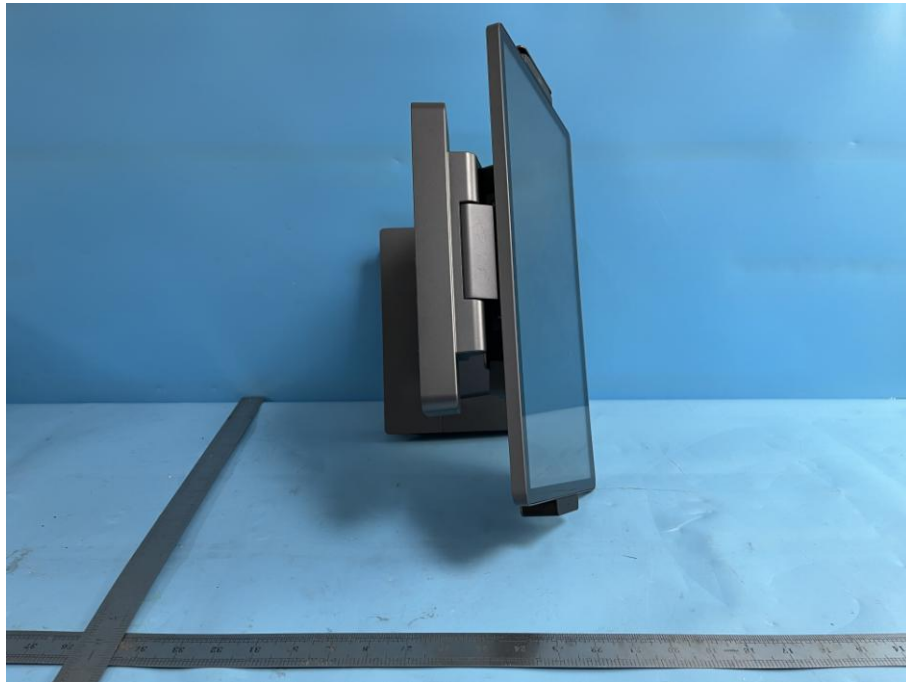

HK9600(second display: 10.1 inch)

FRONT VIEW OF SAMPLE

BACK VIEW OF SAMPLE

LEFT VIEW OF SAMPLE

RIGHT VIEW OF SAMPLE

TOP VIEW OF SAMPLE

BOTTOM VIEW OF SAMPLE

HK9600(second display: VFD)

FRONT VIEW OF SAMPLE

BACK VIEW OF SAMPLE

LEFT VIEW OF SAMPLE

RIGHT VIEW OF SAMPLE

TOP VIEW OF SAMPLE

BOTTOM VIEW OF SAMPLE

ADAPTER PHOTO OF SAMPLE(FSP120-AAAN3)

ADAPTER PHOTO OF SAMPLE(GM60-240250-F)

ADAPTER PHOTO OF SAMPLE(FSP060-DAAN3)