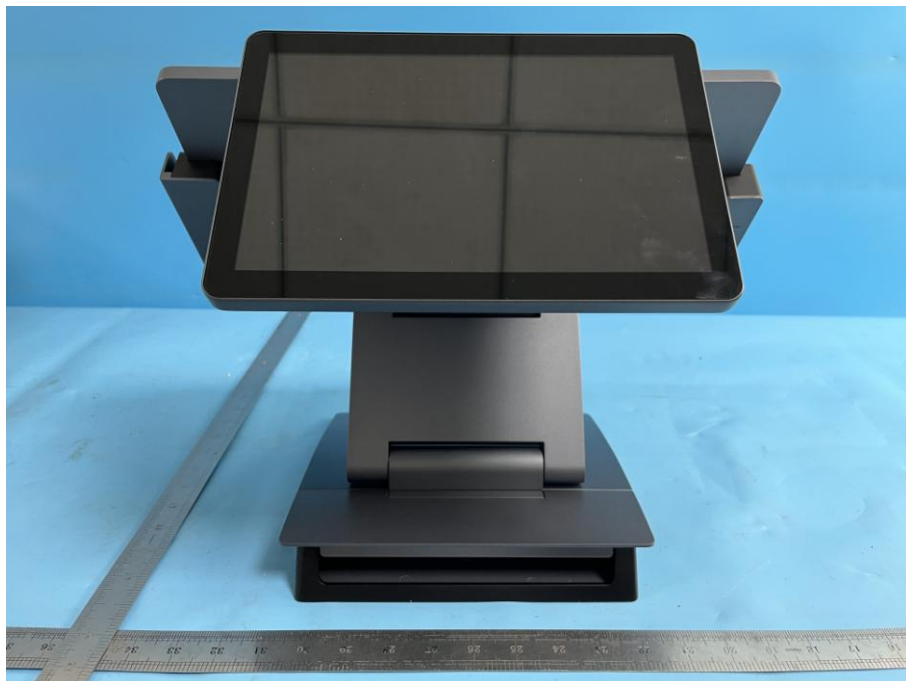

HK9600(second display: 10.1 inch)

FRONT VIEW OF SAMPLE

BACK VIEW OF SAMPLE

LEFT VIEW OF SAMPLE

RIGHT VIEW OF SAMPLE

TOP VIEW OF SAMPLE

BOTTOM VIEW OF SAMPLE

HK9600(second display: VFD)

FRONT VIEW OF SAMPLE

BACK VIEW OF SAMPLE

LEFT VIEW OF SAMPLE

RIGHT VIEW OF SAMPLE

TOP VIEW OF SAMPLE

BOTTOM VIEW OF SAMPLE

ADAPTER PHOTO OF SAMPLE(FSP120-AAAN3)

ADAPTER PHOTO OF SAMPLE(GM60-240250-F)

ADAPTER PHOTO OF SAMPLE(FSP060-DAAN3)