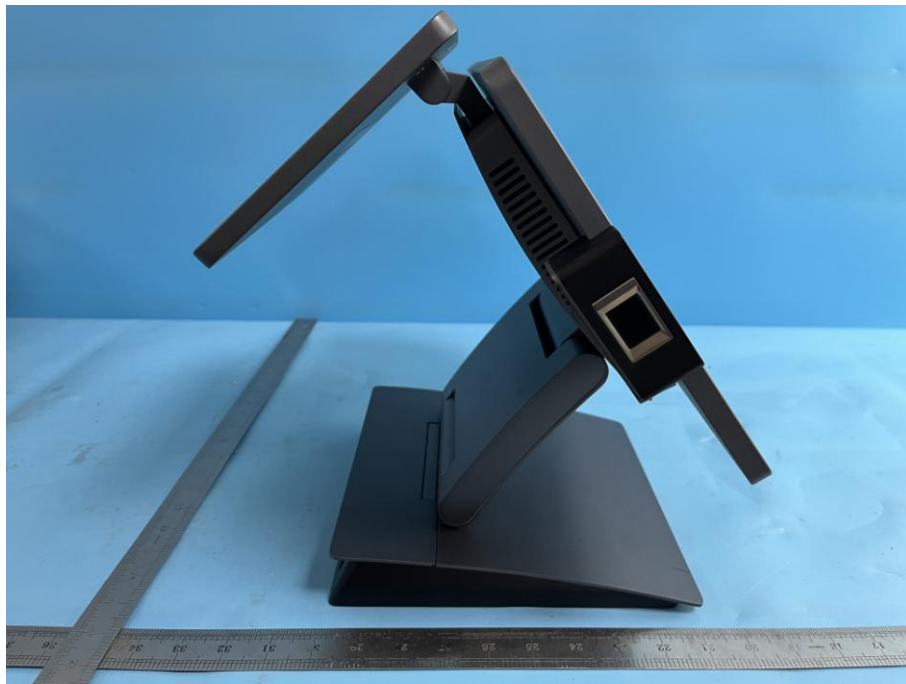

HK9600(second display: 10.1 inch)

FRONT VIEW OF SAMPLE

BACK VIEW OF SAMPLE

LEFT VIEW OF SAMPLE

RIGHT VIEW OF SAMPLE

TOP VIEW OF SAMPLE

BOTTOM VIEW OF SAMPLE

HK9600(second display: VFD)

FRONT VIEW OF SAMPLE

BACK VIEW OF SAMPLE

LEFT VIEW OF SAMPLE

RIGHT VIEW OF SAMPLE

TOP VIEW OF SAMPLE

BOTTOM VIEW OF SAMPLE

ADAPTER PHOTO OF SAMPLE(FSP120-AAAN3)

ADAPTER PHOTO OF SAMPLE(GM60-240250-F)

ADAPTER PHOTO OF SAMPLE(FSP060-DAAN3)