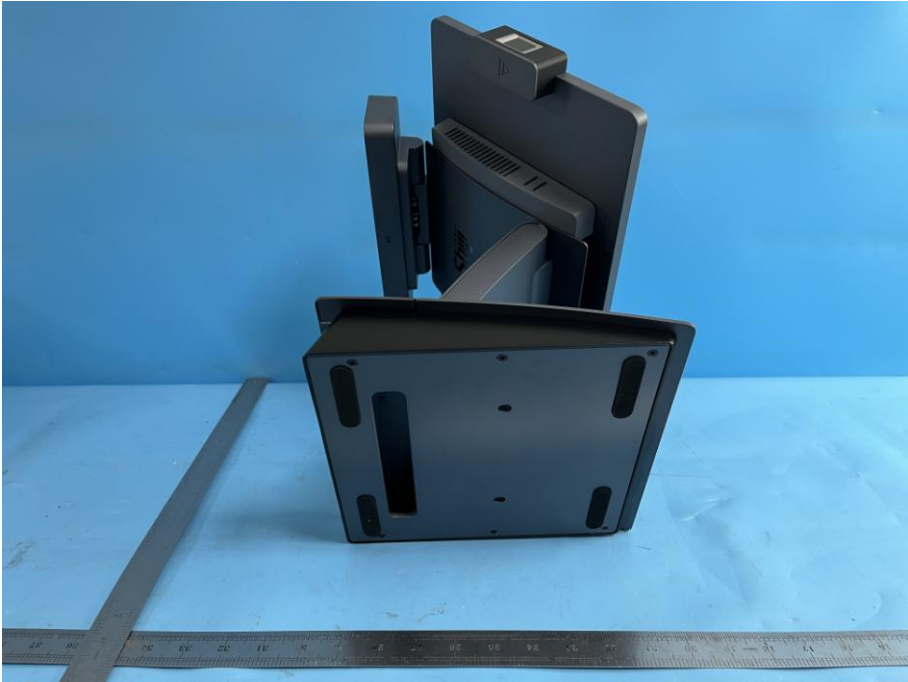

HK9600(second display: 10.1 inch)

FRONT VIEW OF SAMPLE

BACK VIEW OF SAMPLE

LEFT VIEW OF SAMPLE

RIGHT VIEW OF SAMPLE

TOP VIEW OF SAMPLE

BOTTOM VIEW OF SAMPLE

HK9600(second display: VFD)

FRONT VIEW OF SAMPLE

BACK VIEW OF SAMPLE

LEFT VIEW OF SAMPLE

RIGHT VIEW OF SAMPLE

TOP VIEW OF SAMPLE

BOTTOM VIEW OF SAMPLE

ADAPTER PHOTO OF SAMPLE(FSP120-AAAN3)

ADAPTER PHOTO OF SAMPLE(GM60-240250-F)

ADAPTER PHOTO OF SAMPLE(FSP060-DAAN3)