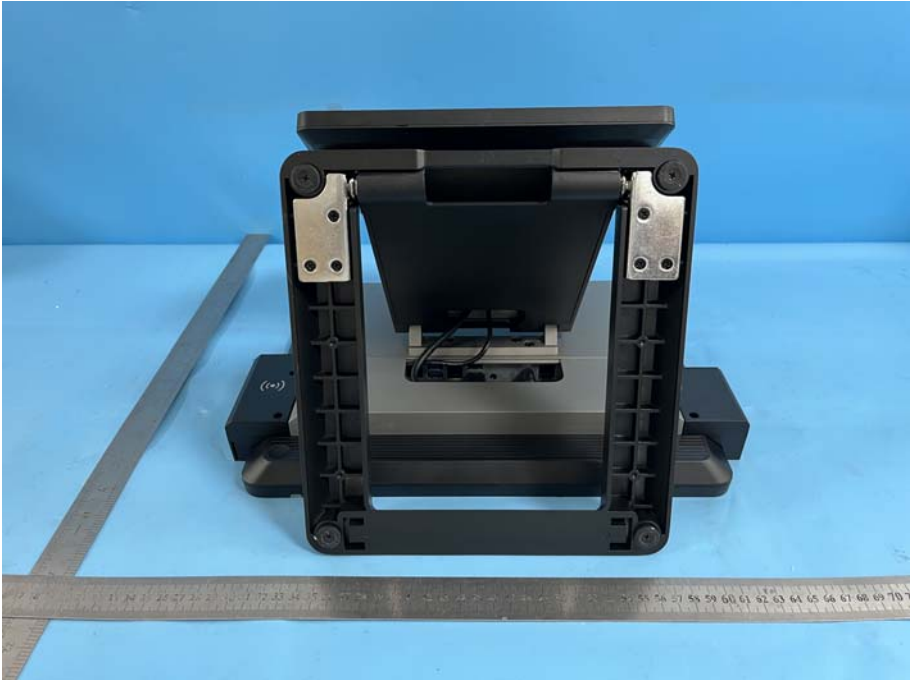

(HK5910(second display: 15 inch))
FRONT VIEW OF SAMPLE

BACK VIEW OF SAMPLE

LEFT VIEW OF SAMPLE

RIGHT VIEW OF SAMPLE

TOP VIEW OF SAMPLE

BOTTOM VIEW OF SAMPLE

(HK5910(second display: 10.4 inch))

FRONT VIEW OF SAMPLE

BACK VIEW OF SAMPLE

LEFT VIEW OF SAMPLE

RIGHT VIEW OF SAMPLE

BOTTOM VIEW OF SAMPLE

(HK5910(second display: VFD))
FRONT VIEW OF SAMPLE

BACK VIEW OF SAMPLE

LEFT VIEW OF SAMPLE

RIGHT VIEW OF SAMPLE

BOTTOM VIEW OF SAMPLE

ADAPTER PHOTO OF SAMPLE(FSP120-AAAN3)

ADAPTER PHOTO OF SAMPLE(GM60-240250-F)

ADAPTER PHOTO OF SAMPLE(FSP060-DAAN3)