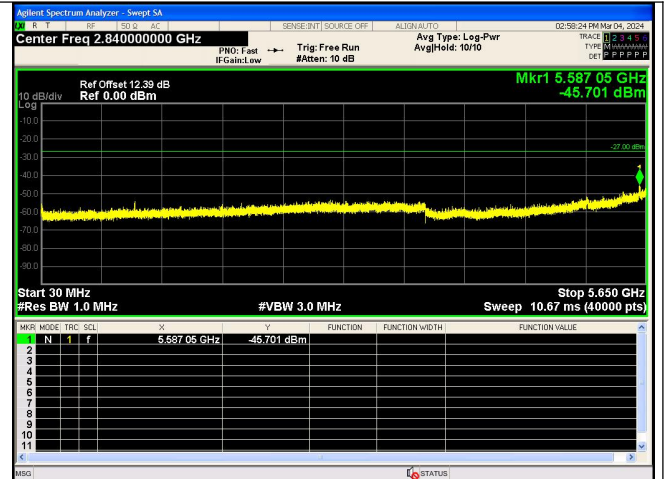

Spurious Emission:30.0~5650 MHz
IEEE 802.11a Channel 149 20MHz Antenna 0