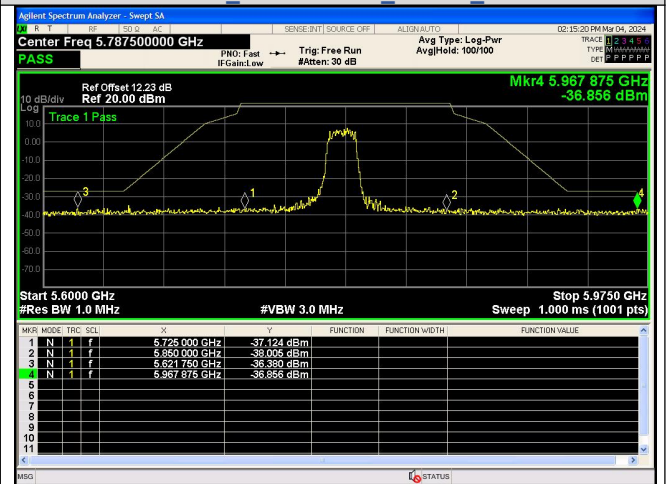

Spurious Emission:30.0~5650 MHz
 IEEE 802.11n Channel 159 40MHz Antenna 0

Spurious Emission:5925~25000.0 MHz
 IEEE 802.11n Channel 159 40MHz Antenna 0

Out Of Band Emission
 IEEE 802.11ac Channel 149 20MHz Antenna 0

Spurious Emission:30.0~5650 MHz
 IEEE 802.11ac Channel 149 20MHz Antenna 0

Spurious Emission:5925~25000.0 MHz
 IEEE 802.11ac Channel 149 20MHz Antenna 0

Out Of Band Emission
 IEEE 802.11ac Channel 157 20MHz Antenna 0

Spurious Emission:30.0~5650 MHz
 IEEE 802.11ac Channel 157 20MHz Antenna 0

Spurious Emission:5925~25000.0 MHz
 IEEE 802.11ac Channel 157 20MHz Antenna 0

Out Of Band Emission
 IEEE 802.11ac Channel 165 20MHz Antenna 0