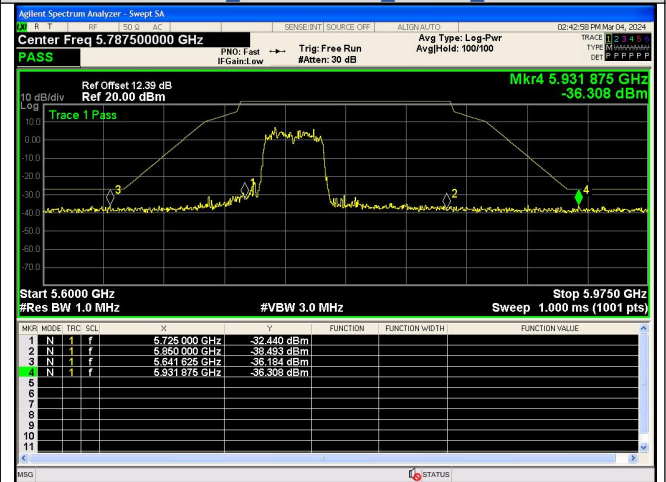

Spurious Emission:30.0~5650 MHz
 IEEE 802.11ac Channel 149 20MHz Antenna 0

Spurious Emission:5925~25000.0 MHz
 IEEE 802.11ac Channel 149 20MHz Antenna 0

Out Of Band Emission
 IEEE 802.11ac Channel 157 20MHz Antenna 0

Spurious Emission:30.0~5650 MHz
 IEEE 802.11ac Channel 157 20MHz Antenna 0

Spurious Emission:5925~25000.0 MHz
 IEEE 802.11ac Channel 157 20MHz Antenna 0

Out Of Band Emission
 IEEE 802.11ac Channel 165 20MHz Antenna 0

Spurious Emission:30.0~5650 MHz
 IEEE 802.11ac Channel 165 20MHz Antenna 0

Spurious Emission:5925~25000.0 MHz
 IEEE 802.11ac Channel 165 20MHz Antenna 0

Out Of Band Emission
 IEEE 802.11ac Channel 151 40MHz Antenna 0

Spurious Emission:30.0~5650 MHz
 IEEE 802.11ac Channel 151 40MHz Antenna 0

Spurious Emission:5925~25000.0 MHz
 IEEE 802.11ac Channel 151 40MHz Antenna 0

Out Of Band Emission
 IEEE 802.11ac Channel 159 40MHz Antenna 0