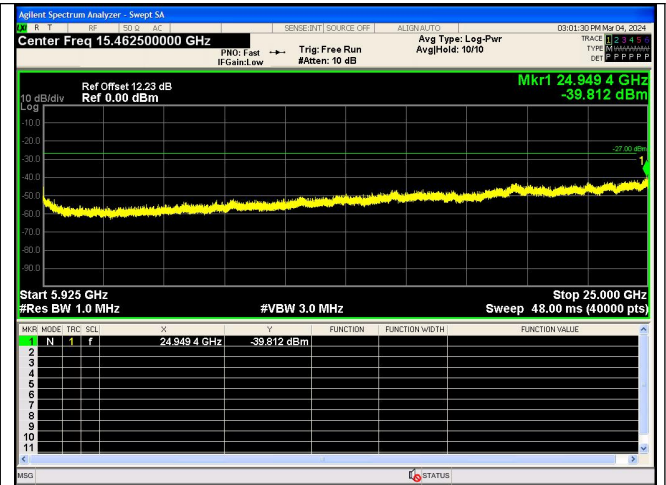

Test Graphs

Out of Band Emission
IEEE 802.11a Channel 149 20MHz Antenna 0

Spurious Emission:30.0~5650 MHz
IEEE 802.11a Channel 149 20MHz Antenna 0

Spurious Emission:5925~25000.0 MHz
IEEE 802.11a Channel 149 20MHz Antenna 0

Out of Band Emission
IEEE 802.11a Channel 157 20MHz Antenna 0

Spurious Emission:30.0~5650 MHz
 IEEE 802.11a Channel 157 20MHz Antenna 0

Spurious Emission:5925~25000.0 MHz
 IEEE 802.11a Channel 157 20MHz Antenna 0