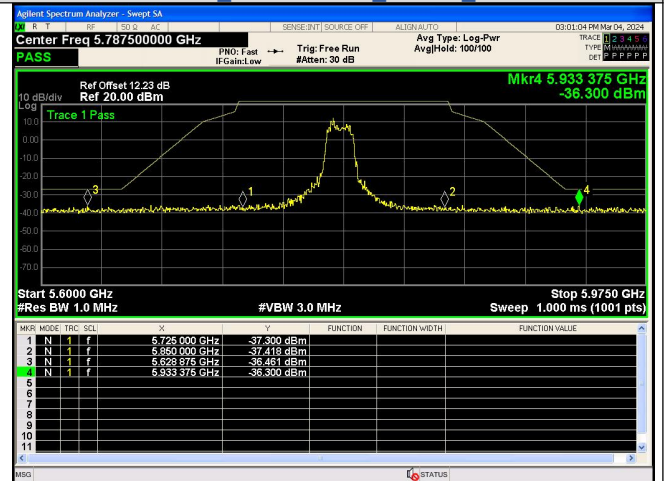

IEEE 802.11ac_40	151	5644.10	-50.570	-27	-23.570	PASS
		5725.00	-38.068	27	-65.070	PASS
		5850.00	-36.962	27	-63.960	PASS
		5956.25	-35.951	-27	-8.951	PASS
		24899.4	-39.890	-27	-12.890	PASS
		5599.14	-46.362	-27	-19.360	PASS
	159	5625.88	-36.183	-27	-9.183	PASS
		5725.00	-32.359	27	-59.360	PASS
		5850.00	-38.797	27	-65.800	PASS
		5931.50	-36.613	-27	-9.613	PASS
		24929.4	-40.253	-27	-13.250	PASS
		5617.97	-48.409	-27	-21.410	PASS
IEEE 802.11ac_80	155	5648.75	-36.349	-27	-9.349	PASS
		5725.00	-37.416	27	-64.420	PASS
		5850.00	-37.755	27	-64.750	PASS
		5972.00	-36.335	-27	-9.335	PASS
		24940.4	-40.493	-27	-13.490	PASS
		5632.62	-36.622	-27	-9.622	PASS
		5648.03	-38.133	-27	-11.130	PASS
		5725.00	-32.959	27	-59.960	PASS
5850.00	-38.966	27	-65.970	PASS		
5973.88	-36.136	-27	-9.136	PASS		
24977.1	-40.344	-27	-13.340	PASS		

Test Graphs

Out of Band Emission
IEEE 802.11a Channel 149 20MHz Antenna 0

Spurious Emission:30.0~5650 MHz
IEEE 802.11a Channel 149 20MHz Antenna 0

Spurious Emission:5925~25000.0 MHz
IEEE 802.11a Channel 149 20MHz Antenna 0

Out of Band Emission
IEEE 802.11a Channel 157 20MHz Antenna 0

Spurious Emission:30.0~5650 MHz
 IEEE 802.11a Channel 157 20MHz Antenna 0

Spurious Emission:5925~25000.0 MHz
 IEEE 802.11a Channel 157 20MHz Antenna 0