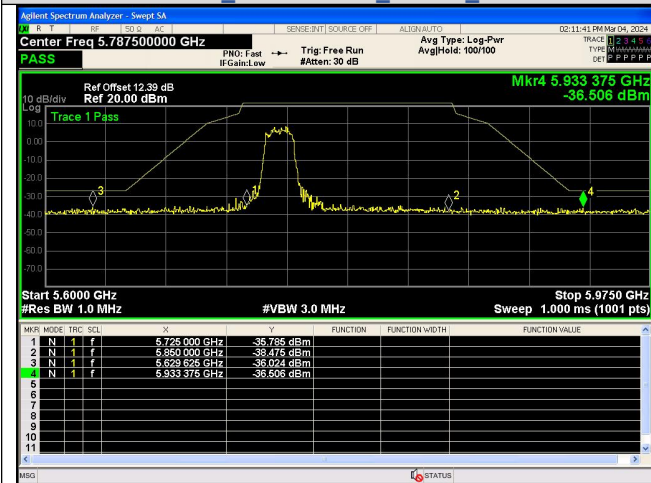

Spurious Emission:30.0~5650 MHz
 IEEE 802.11n Channel 159 40MHz Antenna 0

Spurious Emission:5925~25000.0 MHz
 IEEE 802.11n Channel 159 40MHz Antenna 0

Out Of Band Emission
 IEEE 802.11ac Channel 149 20MHz Antenna 0

Spurious Emission:30.0~5650 MHz
 IEEE 802.11ac Channel 149 20MHz Antenna 0

Spurious Emission:5925~25000.0 MHz
 IEEE 802.11ac Channel 149 20MHz Antenna 0

Out Of Band Emission
 IEEE 802.11ac Channel 157 20MHz Antenna 0

Spurious Emission:30.0~5650 MHz
 IEEE 802.11ac Channel 157 20MHz Antenna 0

Spurious Emission:5925~25000.0 MHz
 IEEE 802.11ac Channel 157 20MHz Antenna 0

Out Of Band Emission
 IEEE 802.11ac Channel 165 20MHz Antenna 0