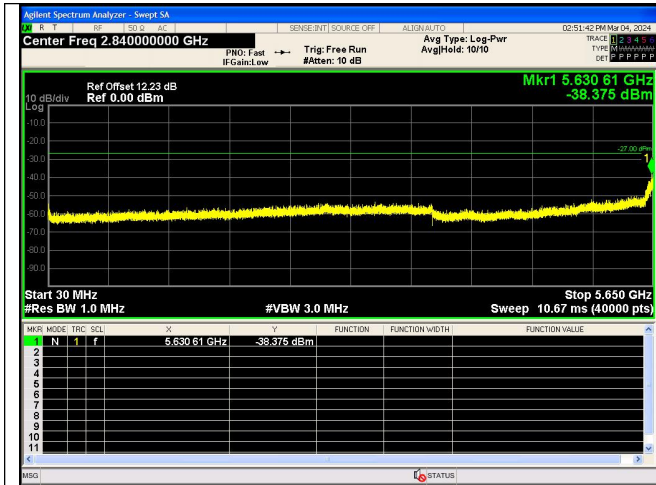

Spurious Emission:30.0~5650 MHz
 IEEE 802.11ac Channel 165 20MHz Antenna 0

Spurious Emission:5925~25000.0 MHz
 IEEE 802.11ac Channel 165 20MHz Antenna 0

Out Of Band Emission
 IEEE 802.11ac Channel 151 40MHz Antenna 0

Spurious Emission:30.0~5650 MHz
 IEEE 802.11ac Channel 151 40MHz Antenna 0

Spurious Emission:5925~25000.0 MHz
 IEEE 802.11ac Channel 151 40MHz Antenna 0

Out Of Band Emission
 IEEE 802.11ac Channel 159 40MHz Antenna 0

Spurious Emission:30.0~5650 MHz
 IEEE 802.11ac Channel 159 40MHz Antenna 0

Spurious Emission:5925~25000.0 MHz
 IEEE 802.11ac Channel 159 40MHz Antenna 0

Out Of Band Emission
 IEEE 802.11ac Channel 155 80MHz Antenna 0