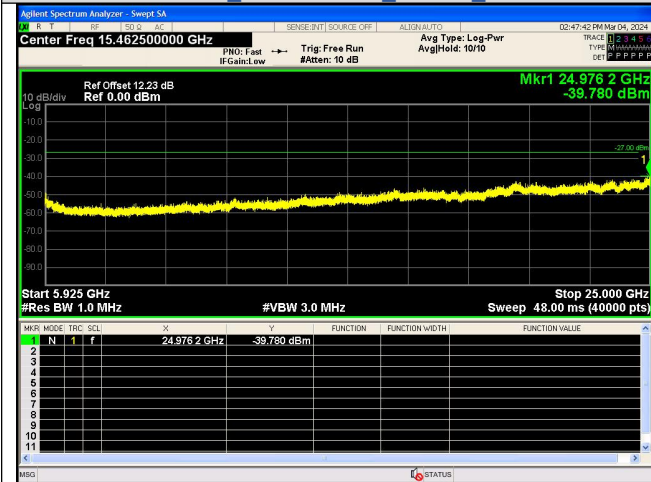

Spurious Emission:30.0~5650 MHz
 IEEE 802.11ac Channel 165 20MHz Antenna 0

Spurious Emission:5925~25000.0 MHz
 IEEE 802.11ac Channel 165 20MHz Antenna 0

Out Of Band Emission
 IEEE 802.11ac Channel 151 40MHz Antenna 0

Spurious Emission:30.0~5650 MHz
 IEEE 802.11ac Channel 151 40MHz Antenna 0

Spurious Emission:5925~25000.0 MHz
 IEEE 802.11ac Channel 151 40MHz Antenna 0

Out Of Band Emission
 IEEE 802.11ac Channel 159 40MHz Antenna 0

Spurious Emission:30.0~5650 MHz
 IEEE 802.11ac Channel 159 40MHz Antenna 0

Spurious Emission:5925~25000.0 MHz
 IEEE 802.11ac Channel 159 40MHz Antenna 0

Out Of Band Emission
 IEEE 802.11ac Channel 155 80MHz Antenna 0