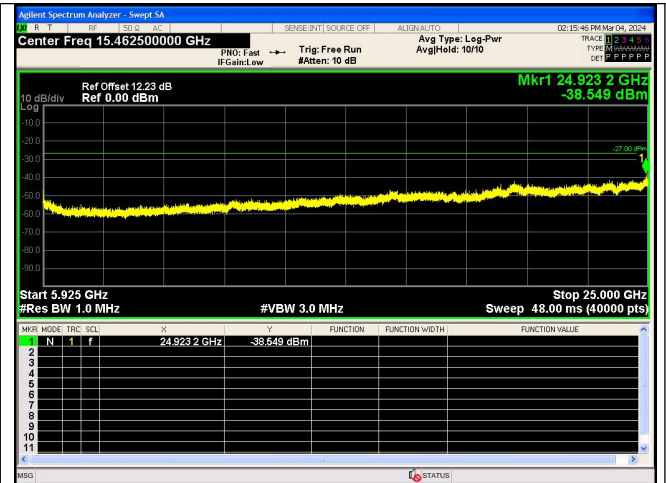

Spurious Emission:30.0~5650 MHz
 IEEE 802.11n Channel 159 40MHz Antenna 0

Spurious Emission:5925~25000.0 MHz
 IEEE 802.11n Channel 159 40MHz Antenna 0

Out Of Band Emission
 IEEE 802.11ac Channel 149 20MHz Antenna 0

Spurious Emission:30.0~5650 MHz
 IEEE 802.11ac Channel 149 20MHz Antenna 0

Spurious Emission:5925~25000.0 MHz
 IEEE 802.11ac Channel 149 20MHz Antenna 0

Out Of Band Emission
 IEEE 802.11ac Channel 157 20MHz Antenna 0

Spurious Emission:30.0~5650 MHz
 IEEE 802.11ac Channel 157 20MHz Antenna 0

Spurious Emission:5925~25000.0 MHz
 IEEE 802.11ac Channel 157 20MHz Antenna 0

Out Of Band Emission
 IEEE 802.11ac Channel 165 20MHz Antenna 0

Spurious Emission:30.0~5650 MHz
 IEEE 802.11ac Channel 165 20MHz Antenna 0

Spurious Emission:5925~25000.0 MHz
 IEEE 802.11ac Channel 165 20MHz Antenna 0

Out Of Band Emission
 IEEE 802.11ac Channel 151 40MHz Antenna 0