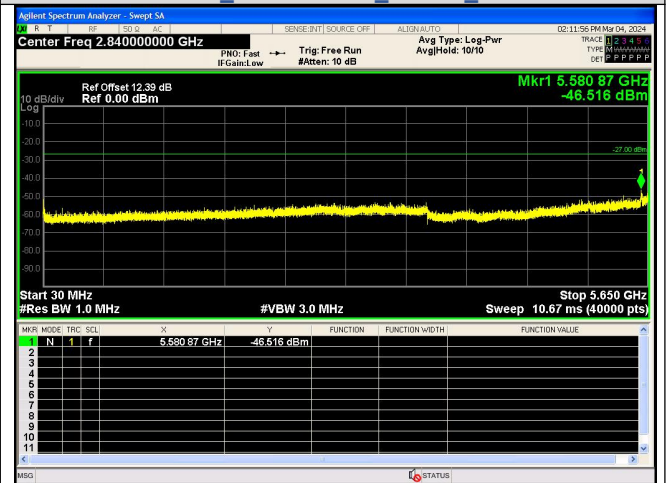

Spurious Emission:30.0~5650 MHz
 IEEE 802.11n Channel 159 40MHz Antenna 0

Spurious Emission:5925~25000.0 MHz
 IEEE 802.11n Channel 159 40MHz Antenna 0

Out Of Band Emission
 IEEE 802.11ac Channel 149 20MHz Antenna 0

Spurious Emission:30.0~5650 MHz
 IEEE 802.11ac Channel 149 20MHz Antenna 0

Spurious Emission:5925~25000.0 MHz
 IEEE 802.11ac Channel 149 20MHz Antenna 0

Out Of Band Emission
 IEEE 802.11ac Channel 157 20MHz Antenna 0

Spurious Emission:30.0~5650 MHz
 IEEE 802.11ac Channel 157 20MHz Antenna 0

Spurious Emission:5925~25000.0 MHz
 IEEE 802.11ac Channel 157 20MHz Antenna 0

Out Of Band Emission
 IEEE 802.11ac Channel 165 20MHz Antenna 0