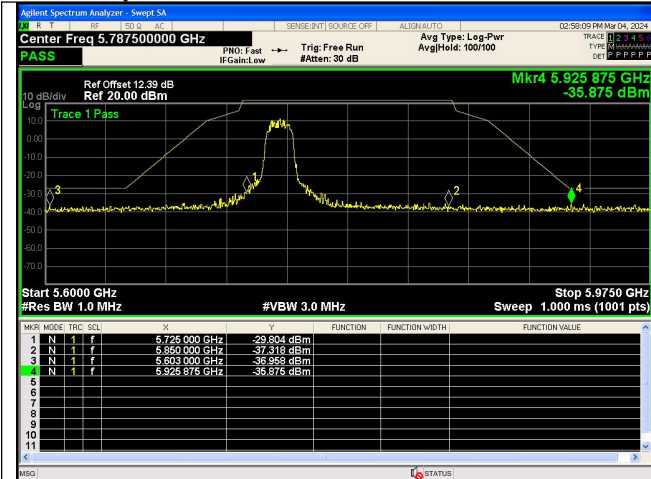

IEEE 802.11ac_40	151	5644.10	-50.570	-27	-23.570	PASS
		5725.00	-38.068	27	-65.070	PASS
		5850.00	-36.962	27	-63.960	PASS
		5956.25	-35.951	-27	-8.951	PASS
		24899.4	-39.890	-27	-12.890	PASS
		5599.14	-46.362	-27	-19.360	PASS
	159	5625.88	-36.183	-27	-9.183	PASS
		5725.00	-32.359	27	-59.360	PASS
		5850.00	-38.797	27	-65.800	PASS
		5931.50	-36.613	-27	-9.613	PASS
		24929.4	-40.253	-27	-13.250	PASS
		5617.97	-48.409	-27	-21.410	PASS
IEEE 802.11ac_80	155	5648.75	-36.349	-27	-9.349	PASS
		5725.00	-37.416	27	-64.420	PASS
		5850.00	-37.755	27	-64.750	PASS
		5972.00	-36.335	-27	-9.335	PASS
		24940.4	-40.493	-27	-13.490	PASS
		5632.62	-36.622	-27	-9.622	PASS
		5648.03	-38.133	-27	-11.130	PASS
		5725.00	-32.959	27	-59.960	PASS
5850.00	-38.966	27	-65.970	PASS		
5973.88	-36.136	-27	-9.136	PASS		
24977.1	-40.344	-27	-13.340	PASS		

Test Graphs

Out of Band Emission
IEEE 802.11a Channel 149 20MHz Antenna 0