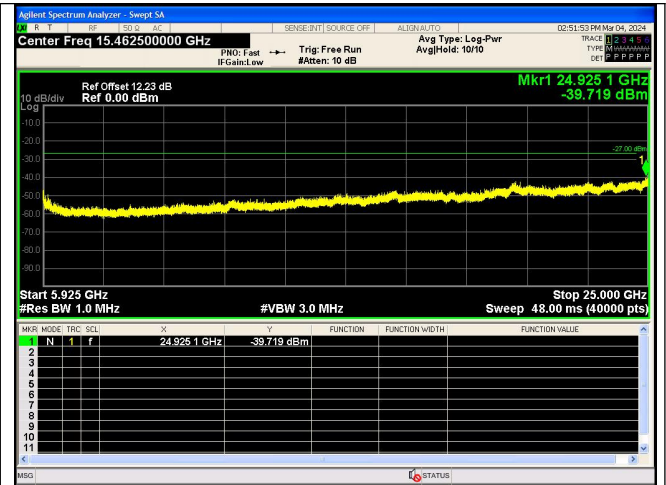

Spurious Emission:5925~25000.0 MHz
IEEE 802.11ac_Channel 155_80MHz_Antenna 0