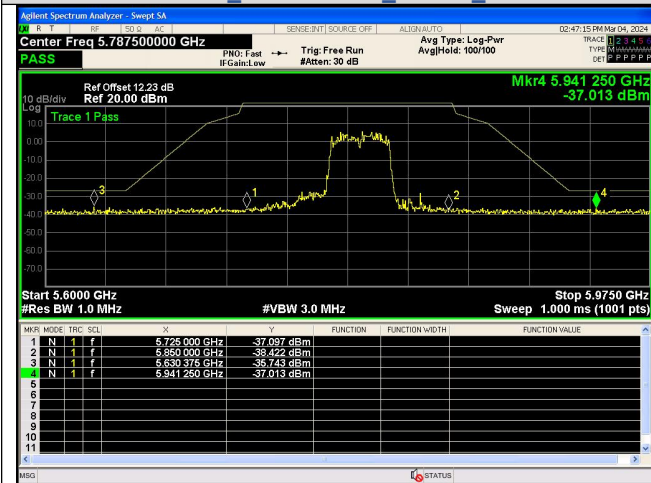

Spurious Emission:30.0~5650 MHz
 IEEE 802.11ac Channel 157 20MHz Antenna 0

Spurious Emission:5925~25000.0 MHz
 IEEE 802.11ac Channel 157 20MHz Antenna 0

Out Of Band Emission
 IEEE 802.11ac Channel 165 20MHz Antenna 0

Spurious Emission:30.0~5650 MHz
 IEEE 802.11ac Channel 165 20MHz Antenna 0

Spurious Emission:5925~25000.0 MHz
 IEEE 802.11ac Channel 165 20MHz Antenna 0

Out Of Band Emission
 IEEE 802.11ac Channel 151 40MHz Antenna 0

Spurious Emission:30.0~5650 MHz
 IEEE 802.11ac Channel 151 40MHz Antenna 0

Spurious Emission:5925~25000.0 MHz
 IEEE 802.11ac Channel 151 40MHz Antenna 0

Out Of Band Emission
 IEEE 802.11ac Channel 159 40MHz Antenna 0

Spurious Emission:30.0~5650 MHz
 IEEE 802.11ac Channel 159 40MHz Antenna 0

Spurious Emission:5925~25000.0 MHz
 IEEE 802.11ac Channel 159 40MHz Antenna 0

Out Of Band Emission
 IEEE 802.11ac Channel 155 80MHz Antenna 0