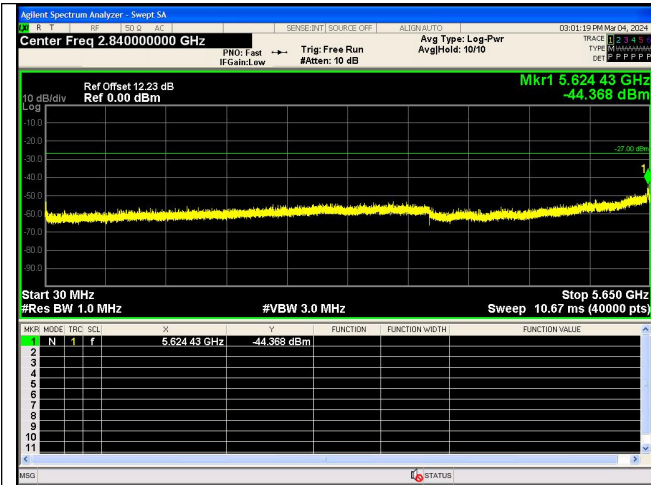

Test Graphs

Out of Band Emission
IEEE 802.11a Channel 149 20MHz Antenna 0

Spurious Emission:30.0~5650 MHz
IEEE 802.11a Channel 149 20MHz Antenna 0

Spurious Emission:5925~25000.0 MHz
IEEE 802.11a Channel 149 20MHz Antenna 0

Out of Band Emission
IEEE 802.11a Channel 157 20MHz Antenna 0

Spurious Emission:30.0~5650 MHz
 IEEE 802.11a Channel 157 20MHz Antenna 0

Spurious Emission:5925~25000.0 MHz
 IEEE 802.11a Channel 157 20MHz Antenna 0