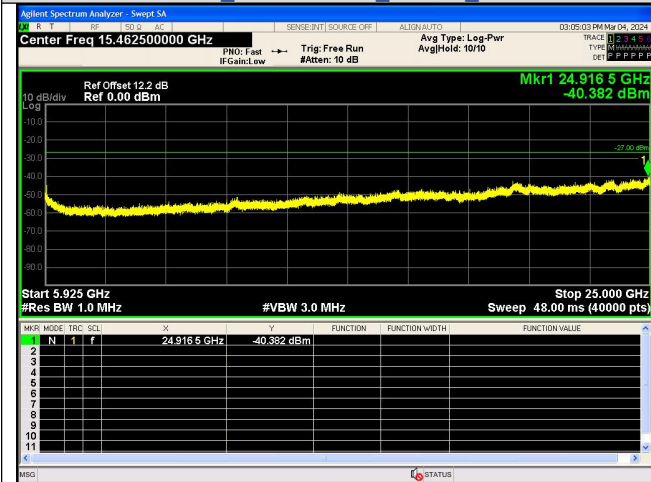

Test Graphs

Out of Band Emission
IEEE 802.11a Channel 149 20MHz Antenna 0

Spurious Emission:30.0~5650 MHz
IEEE 802.11a Channel 149 20MHz Antenna 0

Spurious Emission:5925~25000.0 MHz
IEEE 802.11a Channel 149 20MHz Antenna 0

Out of Band Emission
IEEE 802.11a Channel 157 20MHz Antenna 0

Spurious Emission:30.0~5650 MHz
 IEEE 802.11a Channel 157 20MHz Antenna 0

Spurious Emission:5925~25000.0 MHz
 IEEE 802.11a Channel 157 20MHz Antenna 0

Out Of Band Emission
 IEEE 802.11a Channel 165 20MHz Antenna 0

Spurious Emission:30.0~5650 MHz
 IEEE 802.11a Channel 165 20MHz Antenna 0

Spurious Emission:5925~25000.0 MHz
 IEEE 802.11a Channel 165 20MHz Antenna 0