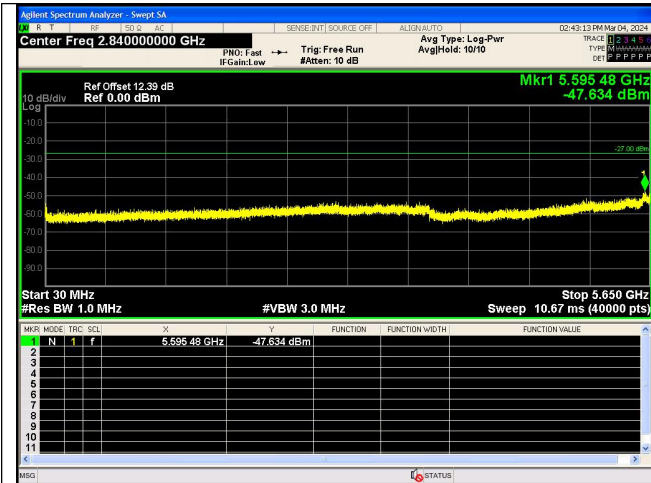

Spurious Emission:30.0~5650 MHz
 IEEE 802.11ac Channel 149 20MHz Antenna 0

Spurious Emission:5925~25000.0 MHz
 IEEE 802.11ac Channel 149 20MHz Antenna 0

Out Of Band Emission
 IEEE 802.11ac Channel 157 20MHz Antenna 0

Spurious Emission:30.0~5650 MHz
 IEEE 802.11ac Channel 157 20MHz Antenna 0

Spurious Emission:5925~25000.0 MHz
 IEEE 802.11ac Channel 157 20MHz Antenna 0

Out Of Band Emission
 IEEE 802.11ac Channel 165 20MHz Antenna 0

Spurious Emission:30.0~5650 MHz
 IEEE 802.11ac Channel 165 20MHz Antenna 0

Spurious Emission:5925~25000.0 MHz
 IEEE 802.11ac Channel 165 20MHz Antenna 0

Out Of Band Emission
 IEEE 802.11ac Channel 151 40MHz Antenna 0