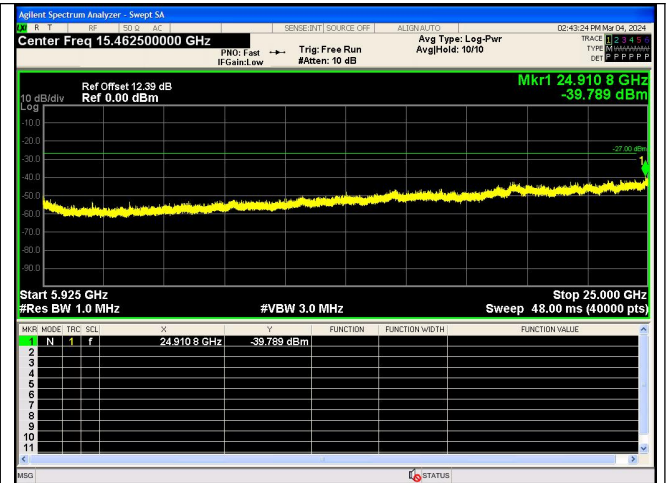

Spurious Emission:30.0~5650 MHz
 IEEE 802.11ac Channel 157 20MHz Antenna 0

Spurious Emission:5925~25000.0 MHz
 IEEE 802.11ac Channel 157 20MHz Antenna 0

Out Of Band Emission
 IEEE 802.11ac Channel 165 20MHz Antenna 0

Spurious Emission:30.0~5650 MHz
 IEEE 802.11ac Channel 165 20MHz Antenna 0

Spurious Emission:5925~25000.0 MHz
 IEEE 802.11ac Channel 165 20MHz Antenna 0

Out Of Band Emission
 IEEE 802.11ac Channel 151 40MHz Antenna 0

Spurious Emission:30.0~5650 MHz
 IEEE 802.11ac Channel 151 40MHz Antenna 0

Spurious Emission:5925~25000.0 MHz
 IEEE 802.11ac Channel 151 40MHz Antenna 0

Out Of Band Emission
 IEEE 802.11ac Channel 159 40MHz Antenna 0