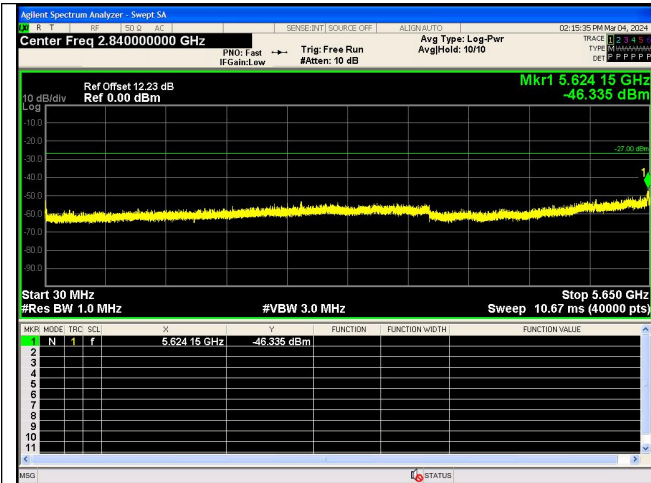

Spurious Emission:30.0~5650 MHz
 IEEE 802.11n Channel 159 40MHz Antenna 0

Spurious Emission:5925~25000.0 MHz
 IEEE 802.11n Channel 159 40MHz Antenna 0

Out Of Band Emission
 IEEE 802.11ac Channel 149 20MHz Antenna 0

Spurious Emission:30.0~5650 MHz
 IEEE 802.11ac Channel 149 20MHz Antenna 0

Spurious Emission:5925~25000.0 MHz
 IEEE 802.11ac Channel 149 20MHz Antenna 0

Out Of Band Emission
 IEEE 802.11ac Channel 157 20MHz Antenna 0

Spurious Emission:30.0~5650 MHz
 IEEE 802.11ac Channel 157 20MHz Antenna 0

Spurious Emission:5925~25000.0 MHz
 IEEE 802.11ac Channel 157 20MHz Antenna 0

Out Of Band Emission
 IEEE 802.11ac Channel 165 20MHz Antenna 0