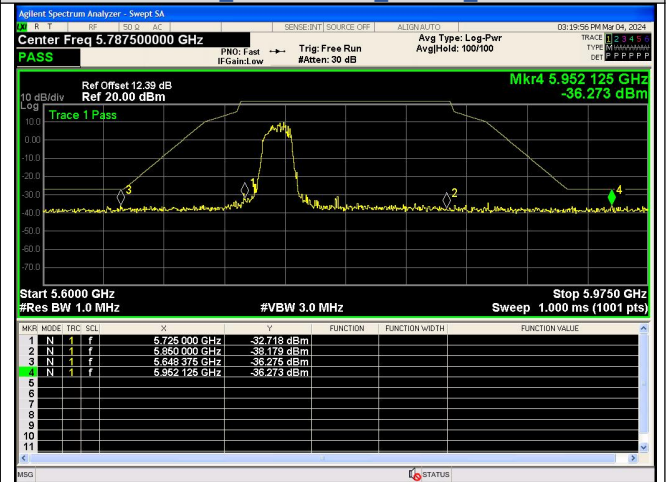

Test Graphs

Out of Band Emission
IEEE 802.11a Channel 149 20MHz Antenna 0

Spurious Emission:30.0~5650 MHz
IEEE 802.11a Channel 149 20MHz Antenna 0

Spurious Emission:5925~25000.0 MHz
IEEE 802.11a Channel 149 20MHz Antenna 0

Out of Band Emission
IEEE 802.11a Channel 157 20MHz Antenna 0

Spurious Emission:30.0~5650 MHz
 IEEE 802.11a Channel 157 20MHz Antenna 0

Spurious Emission:5925~25000.0 MHz
 IEEE 802.11a Channel 157 20MHz Antenna 0

Out Of Band Emission
 IEEE 802.11a Channel 165 20MHz Antenna 0

Spurious Emission:30.0~5650 MHz
 IEEE 802.11a Channel 165 20MHz Antenna 0

Spurious Emission:5925~25000.0 MHz
 IEEE 802.11a Channel 165 20MHz Antenna 0