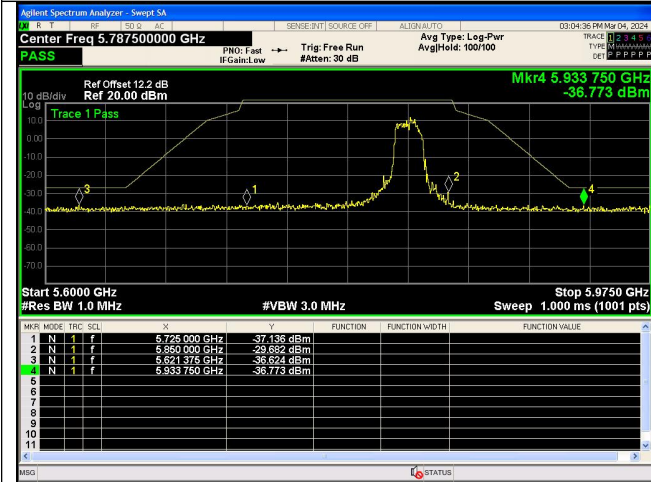

Test Graphs

Out of Band Emission
IEEE 802.11a Channel 149 20MHz Antenna 0

Spurious Emission:30.0~5650 MHz
IEEE 802.11a Channel 149 20MHz Antenna 0

Spurious Emission:5925~25000.0 MHz
IEEE 802.11a Channel 149 20MHz Antenna 0

Out of Band Emission
IEEE 802.11a Channel 157 20MHz Antenna 0

Spurious Emission:30.0~5650 MHz
 IEEE 802.11a Channel 157 20MHz Antenna 0

Spurious Emission:5925~25000.0 MHz
 IEEE 802.11a Channel 157 20MHz Antenna 0