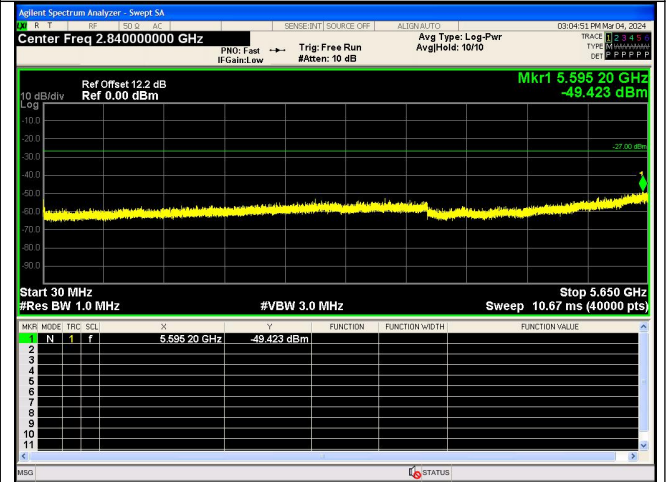

Test Graphs

Out of Band Emission
IEEE 802.11a Channel 149 20MHz Antenna 0

Spurious Emission:30.0~5650 MHz
IEEE 802.11a Channel 149 20MHz Antenna 0

Spurious Emission:5925~25000.0 MHz
IEEE 802.11a Channel 149 20MHz Antenna 0

Out of Band Emission
IEEE 802.11a Channel 157 20MHz Antenna 0

Spurious Emission:30.0~5650 MHz
 IEEE 802.11a Channel 157 20MHz Antenna 0

Spurious Emission:5925~25000.0 MHz
 IEEE 802.11a Channel 157 20MHz Antenna 0

Out Of Band Emission
 IEEE 802.11a Channel 165 20MHz Antenna 0

Spurious Emission:30.0~5650 MHz
 IEEE 802.11a Channel 165 20MHz Antenna 0

Spurious Emission:5925~25000.0 MHz
 IEEE 802.11a Channel 165 20MHz Antenna 0