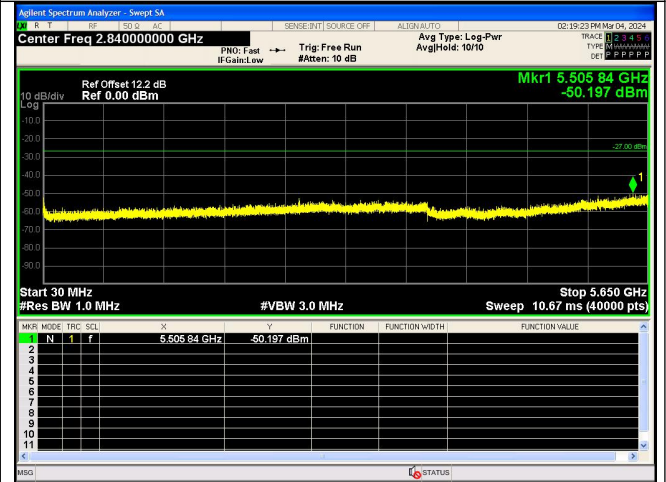

Spurious Emission:30.0~5650 MHz
 IEEE 802.11n Channel 159 40MHz Antenna 0

Spurious Emission:5925~25000.0 MHz
 IEEE 802.11n Channel 159 40MHz Antenna 0

Out Of Band Emission
 IEEE 802.11ac Channel 149 20MHz Antenna 0

Spurious Emission:30.0~5650 MHz
 IEEE 802.11ac Channel 149 20MHz Antenna 0

Spurious Emission:5925~25000.0 MHz
 IEEE 802.11ac Channel 149 20MHz Antenna 0

Out Of Band Emission
 IEEE 802.11ac Channel 157 20MHz Antenna 0

Spurious Emission:30.0~5650 MHz
 IEEE 802.11ac Channel 157 20MHz Antenna 0

Spurious Emission:5925~25000.0 MHz
 IEEE 802.11ac Channel 157 20MHz Antenna 0

Out Of Band Emission
 IEEE 802.11ac Channel 165 20MHz Antenna 0