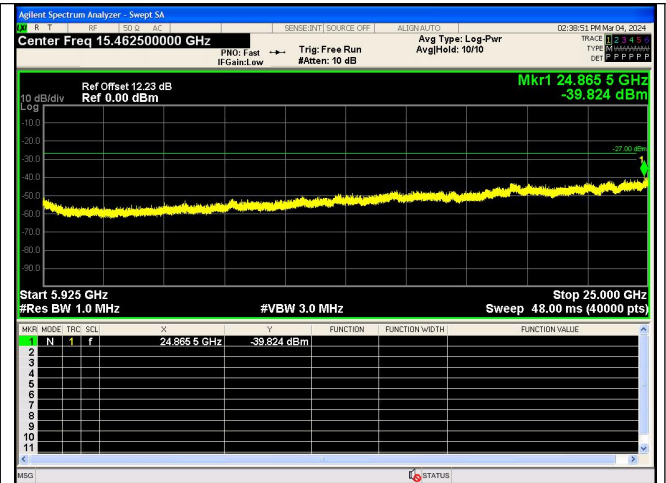

Spurious Emission:30.0~5650 MHz
 IEEE 802.11n Channel 159 40MHz Antenna 0

Spurious Emission:5925~25000.0 MHz
 IEEE 802.11n Channel 159 40MHz Antenna 0

Out Of Band Emission
 IEEE 802.11ac Channel 149 20MHz Antenna 0

Spurious Emission:30.0~5650 MHz
 IEEE 802.11ac Channel 149 20MHz Antenna 0

Spurious Emission:5925~25000.0 MHz
 IEEE 802.11ac Channel 149 20MHz Antenna 0

Out Of Band Emission
 IEEE 802.11ac Channel 157 20MHz Antenna 0

Spurious Emission:30.0~5650 MHz
 IEEE 802.11ac Channel 157 20MHz Antenna 0

Spurious Emission:5925~25000.0 MHz
 IEEE 802.11ac Channel 157 20MHz Antenna 0

Out Of Band Emission
 IEEE 802.11ac Channel 165 20MHz Antenna 0