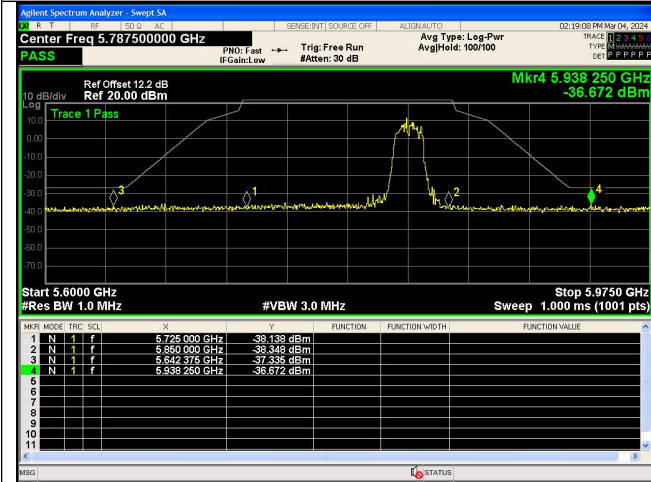

Spurious Emission:30.0~5650 MHz
 IEEE 802.11n Channel 159 40MHz Antenna 0

Spurious Emission:5925~25000.0 MHz
 IEEE 802.11n Channel 159 40MHz Antenna 0

Out Of Band Emission
 IEEE 802.11ac Channel 149 20MHz Antenna 0

Spurious Emission:30.0~5650 MHz
 IEEE 802.11ac Channel 149 20MHz Antenna 0

Spurious Emission:5925~25000.0 MHz
 IEEE 802.11ac Channel 149 20MHz Antenna 0

Out Of Band Emission
 IEEE 802.11ac Channel 157 20MHz Antenna 0

Spurious Emission:30.0~5650 MHz
 IEEE 802.11ac Channel 157 20MHz Antenna 0

Spurious Emission:5925~25000.0 MHz
 IEEE 802.11ac Channel 157 20MHz Antenna 0

Out Of Band Emission
 IEEE 802.11ac Channel 165 20MHz Antenna 0

Spurious Emission:30.0~5650 MHz
 IEEE 802.11ac Channel 165 20MHz Antenna 0

Spurious Emission:5925~25000.0 MHz
 IEEE 802.11ac Channel 165 20MHz Antenna 0

Out Of Band Emission
 IEEE 802.11ac Channel 151 40MHz Antenna 0