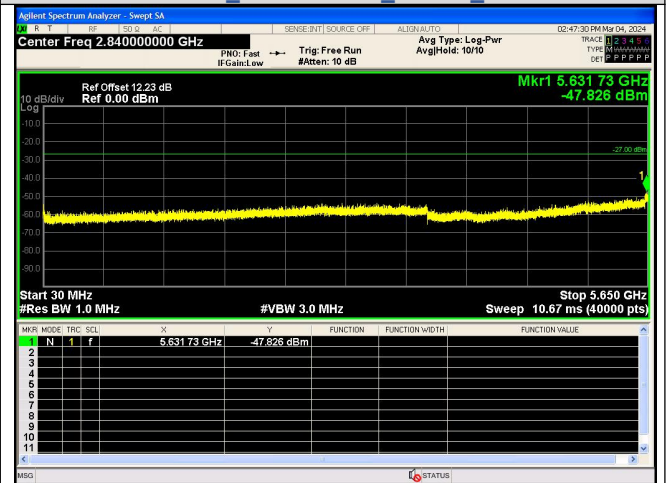

Spurious Emission:30.0~5650 MHz
 IEEE 802.11ac Channel 157 20MHz Antenna 0

Spurious Emission:5925~25000.0 MHz
 IEEE 802.11ac Channel 157 20MHz Antenna 0

Out Of Band Emission
 IEEE 802.11ac Channel 165 20MHz Antenna 0

Spurious Emission:30.0~5650 MHz
 IEEE 802.11ac Channel 165 20MHz Antenna 0

Spurious Emission:5925~25000.0 MHz
 IEEE 802.11ac Channel 165 20MHz Antenna 0

Out Of Band Emission
 IEEE 802.11ac Channel 151 40MHz Antenna 0

Spurious Emission:30.0~5650 MHz
 IEEE 802.11ac Channel 151 40MHz Antenna 0

Spurious Emission:5925~25000.0 MHz
 IEEE 802.11ac Channel 151 40MHz Antenna 0

Out Of Band Emission
 IEEE 802.11ac Channel 159 40MHz Antenna 0