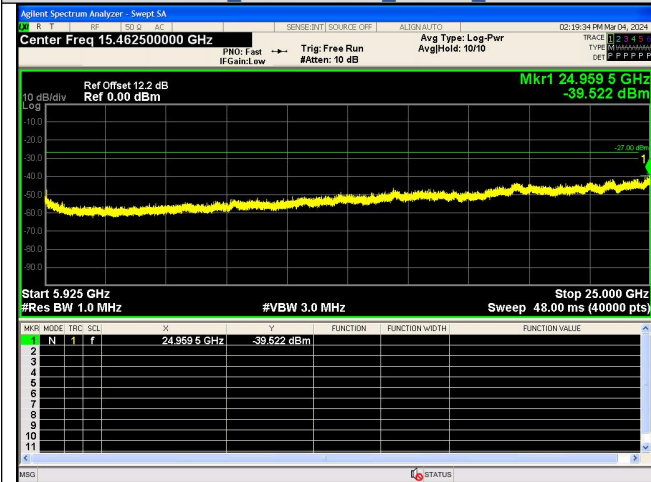

Spurious Emission:30.0~5650 MHz
 IEEE 802.11ac Channel 149 20MHz Antenna 0

Spurious Emission:5925~25000.0 MHz
 IEEE 802.11ac Channel 149 20MHz Antenna 0

Out Of Band Emission
 IEEE 802.11ac Channel 157 20MHz Antenna 0

Spurious Emission:30.0~5650 MHz
 IEEE 802.11ac Channel 157 20MHz Antenna 0

Spurious Emission:5925~25000.0 MHz
 IEEE 802.11ac Channel 157 20MHz Antenna 0

Out Of Band Emission
 IEEE 802.11ac Channel 165 20MHz Antenna 0

Spurious Emission:30.0~5650 MHz
 IEEE 802.11ac Channel 165 20MHz Antenna 0

Spurious Emission:5925~25000.0 MHz
 IEEE 802.11ac Channel 165 20MHz Antenna 0

Out Of Band Emission
 IEEE 802.11ac Channel 151 40MHz Antenna 0