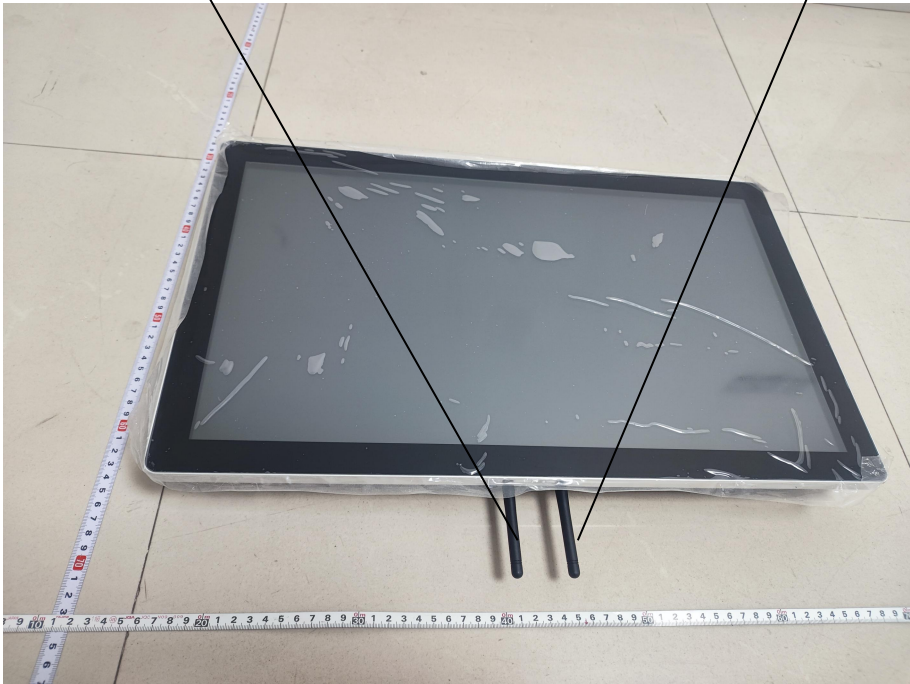

Model No.: HD220E

FRONT VIEW OF SAMPLE

BACK VIEW OF SAMPLE

LEFT VIEW OF SAMPLE

RIGHT VIEW OF SAMPLE

BT/WIFI antenna 1

WIFI antenna 2

TOP VIEW OF SAMPLE

BOTTOM VIEW OF SAMPLE

PHOTO OF THE ENTIRE SAMPLE