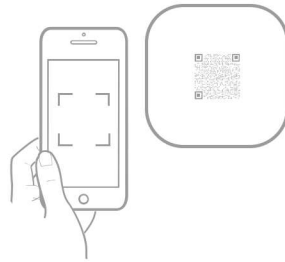

[VIEW TECH SPECS](#)

Easy start

Follow this 4 steps to start using your chime!

Download the app

Easy start

Follow this 4 steps to start using your chime!

**1. Open the Hipcam App
and select product Chime**

**2. Choose the camera
you want to associate**

3. Scan the QR Code in the back of the Chime

4. Plug the Chime & start the association process

IMPORTANT: Your Chime must be installed to provide a separation distance of at least 20 cm from all persons and must not be co-located or operating in conjunction with any other antenna or transmitter nearby.