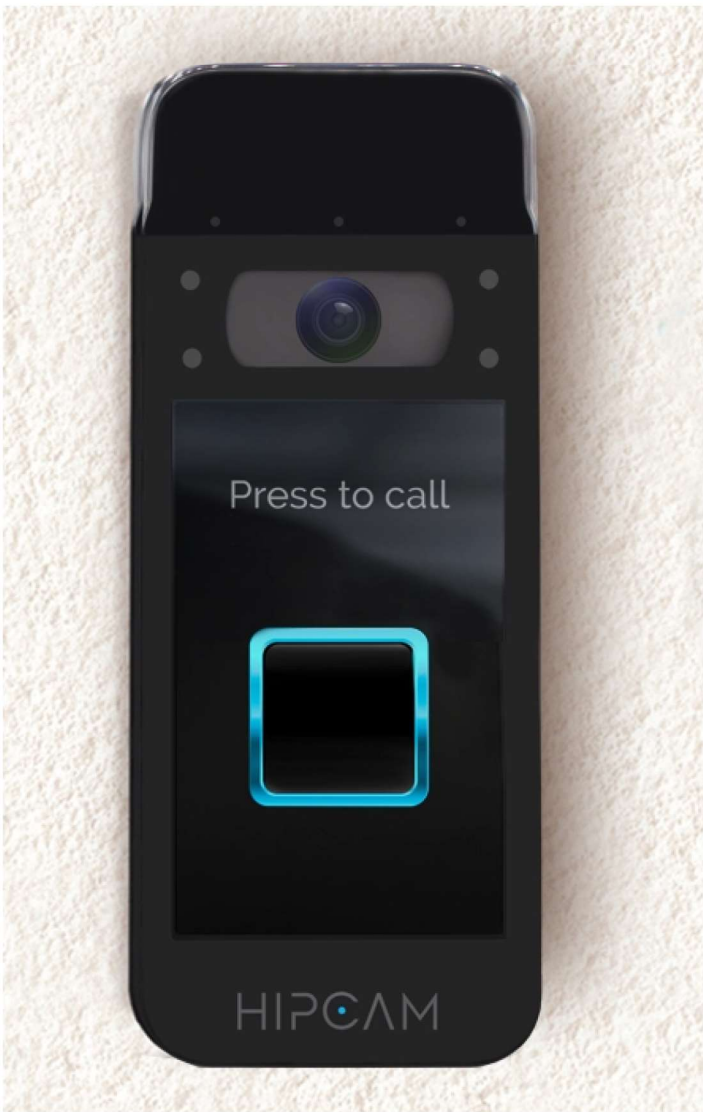

Hipcam Chime Max

Hear clearly when someone presses your Video Doorbell Max anywhere in your home or office. It also allows you to connect wireless an entire building with your Video Doorbell Concierge Max!

Scroll down
to learn more!

HIPCAM Chime Max

Hear clearly when someone presses
your Video
Doorbell Max anywhere in your home
or office.
It also allows you to connect wireless
an entire
building with your Video Doorbell
Concierge Max!

Scroll down
to learn more!

Special Features

← 2300 ft →

Wireless Chime & Siren

Wireless Chime & Siren (up to 2300ft)

120db Siren for Smart

120db Siren for Smart Detection

2021/4/20