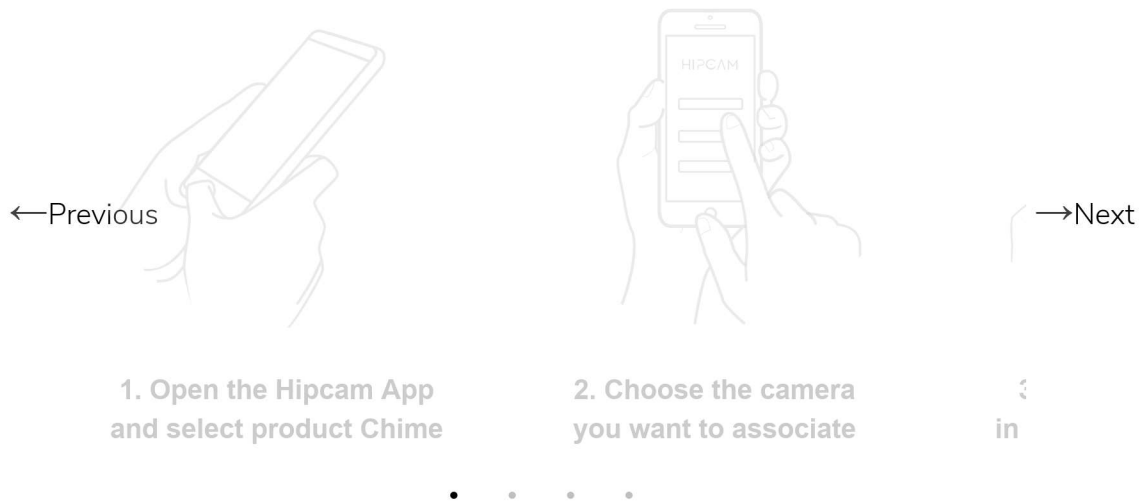

(up to 2300ft distance)

Siren (up to 2300ft distance)

HIPCAM

Smart Detection Events
Detection Events

Multiple Chime Ringtones

LED Color for Ringing Status

Adjustable volumen Adjustable volumen

Easy installation! Easy installation!

← 2300 ft →

Wireless Chime & Siren (up to 2300ft distance)

120db Siren for Smart Detection Events

Multiple Chime Ringtones

LED Color for Ringing Status

Adjustable volumen

Easy installation!

[VIEW TECH SPECS](#)

[VIEW TECH SPECS](#)

Easy start

Follow this 4 steps to start using your chime!

Download the app

Easy start

Follow this 4 steps to start using your chime!

**1. Open the Hipcam App
and select product Chime**

**2. Choose the camera
you want to associate**