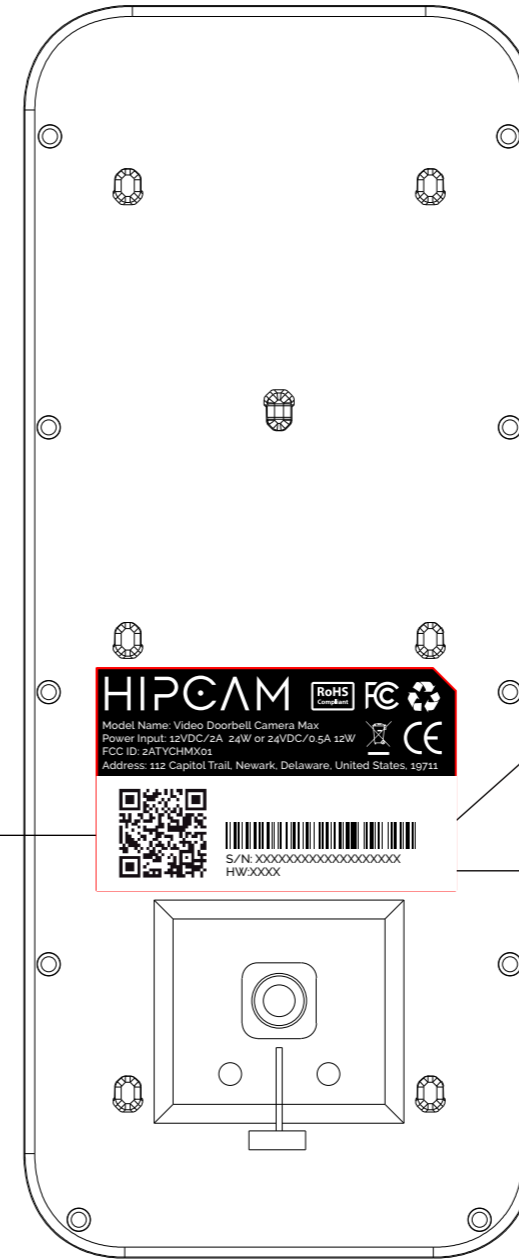

示意圖

QR Code content:
HCLCUS2027LH000001

Barcode content:
HCLCUS2027LH000001

SN Naming Rule:
HCLCUS2027LH000001
HCLCEU2027LH000001
 Total 18 digits for SN Composition:
 Customer Name (2 digits) = **HC** (Short for HIPCAM)
 Product Code (2 digits) = **OD**
 SKU: **US/EU**
 Date code (4 digits) = **2027**
 (Year then Wk, 1620 = 2016WK20)
 Production Location (2 digits) = **LH** (Long Hua)
 Serial Number (6 digits) = **000001** (0 to 999,999)
 It will reset the serial number every week starting with every Mondays' work order.

DIMENSION TOLERANCE				
HOLE: ±0.05 ANGLES: ±0.5°				
RANGE	A(✓)	B()	C()	EXTRA
0 - 10	±0.05	±0.1	±0.2	
10 - 50	±0.10	±0.15	±0.5	
50 - 100	±0.15	±0.2	±1.0	
100 -	±0.2	±0.25	±2.0	

NOTE	DESCRIPTION			ZONE	REV	DATE
	Device label, R胶75#珠光合成紙 ,47.45*29.35,Doorbell			WWE		20210413
MODEL		Q'TY		GT PN		
MATERIAL	R胶75#珠光合成紙	DESIGNER	Jerry Hsia			
SCALE	1:1	CHECKER				
UNITS	mm	APP'D				