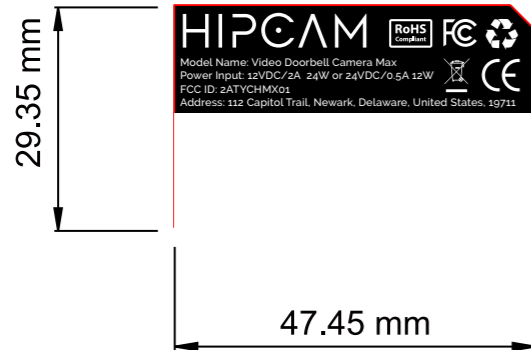

示意圖

QR Code content:
HCLCUS2027LH000001

Barcode content:
HCLCUS2027LH000001

SN Naming Rule:
HCLCUS2027LH000001
HCLCEU2027LH000001
 Total 18 digits for SN Composition:
 Customer Name (2 digits) = **HC** (Short for HIPCAM)
 Product Code (2 digits) = **OD**
 SKU: **US/EU**
 Date code (4 digits) = **2027**
 (Year then Wk, 1620 = 2016WK20)
 Production Location (2 digits) = **LH** (Long Hua)
 Serial Number (6 digits) = **000001** (0 to 999,999)
 It will reset the serial number every week starting with every Mondays' work order.

DIMENSION TOLERANCE				
HOLE: ±0.05 ANGLES: ±0.5°				
RANGE	A(✓)	B()	C()	EXTRA
0 - 10	±0.05	±0.1	±0.2	
10 - 50	±0.10	±0.15	±0.5	
50 - 100	±0.15	±0.2	±1.0	
100 -	±0.2	±0.25	±2.0	

NOTE	DESCRIPTION			ZONE	REV	DATE
	Device label, R胶75#珠光合成紙 ,47.45*29.35,Doorbell			WWE		20210413
MODEL		Q'TY		GT PN		
MATERIAL	R胶75#珠光合成紙	DESIGNER	Jerry Hsia			
SCALE	1:1	CHECKER				
UNITS	mm	APP'D				