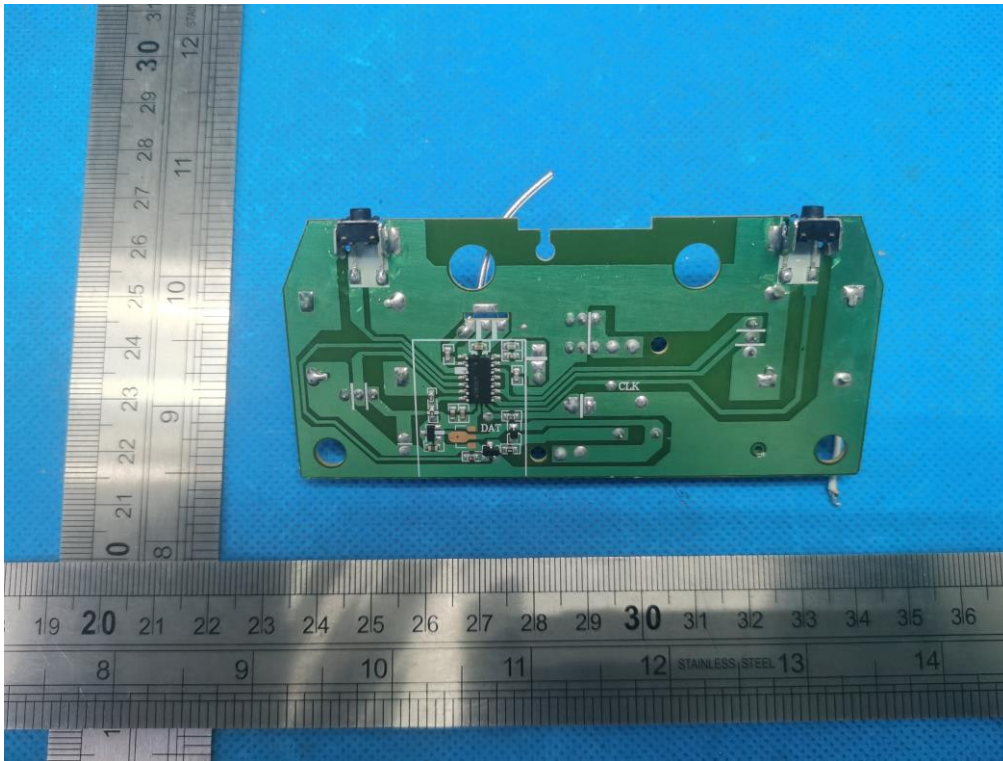

Internal Photo

FCC ID: 2ATYAUS72-1292

Inner View of the EUT

Battery of the EUT

Inner View of the EUT

Inner View of the EUT

wireless antenna