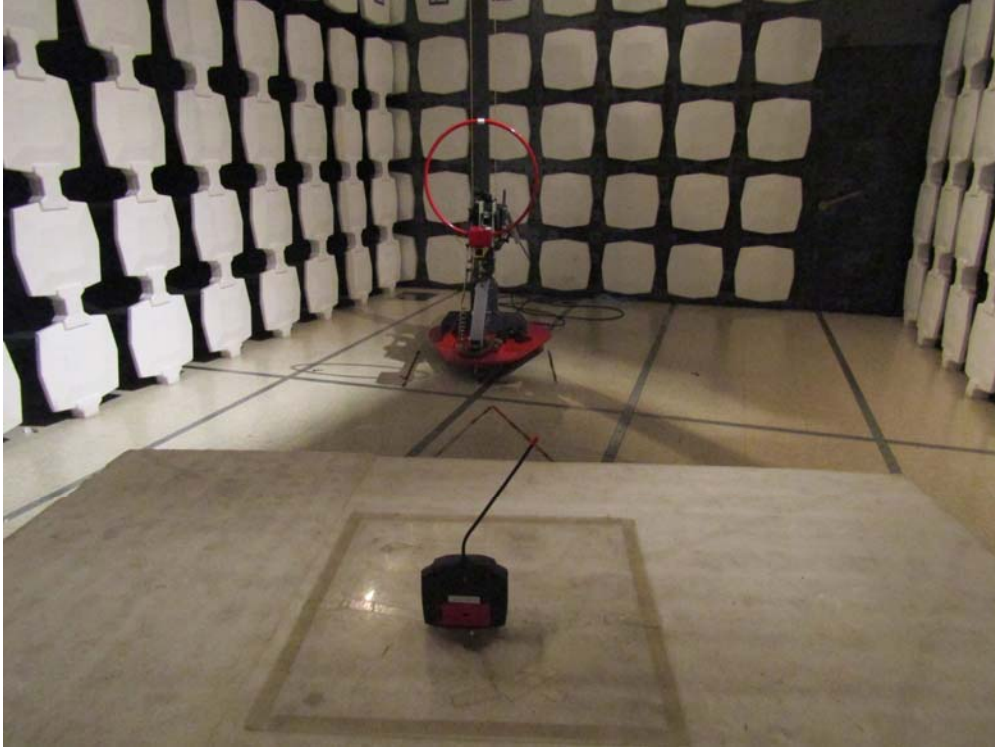

**Test Photo**

FCC ID: 2ATYA27US40399

**Measurement of Radiated Emission Test Set Up**

**Measurement of Radiated Emission Test Set Up**

**Measurement of Radiated Emission Test Set Up**