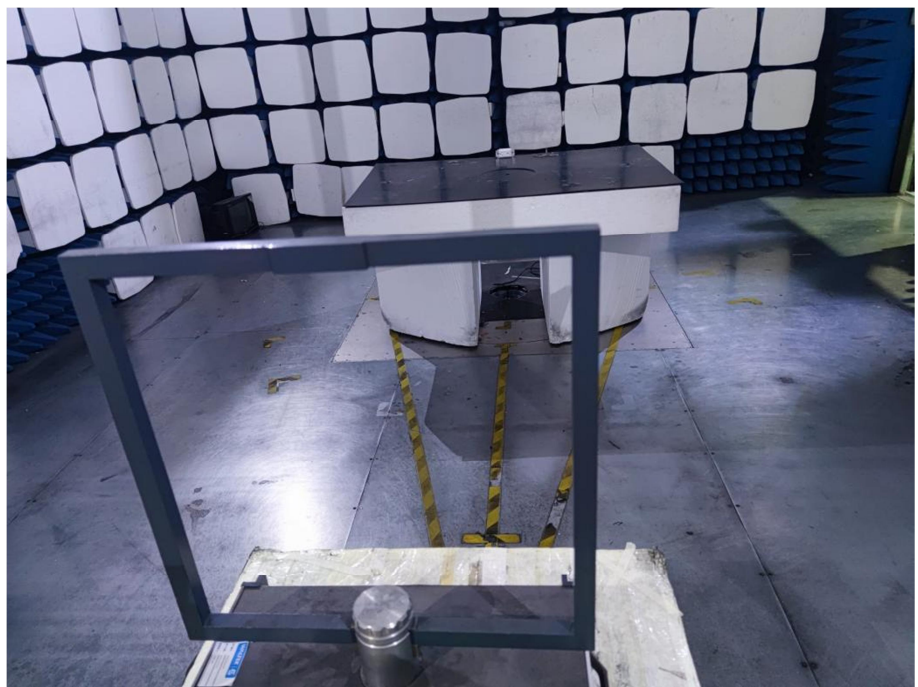

EXHIBIT 4 - TEST SETUP PHOTOGRAPHS

Conducted Emission Test Setup

Radiation Emission Test Setup (Below 30MHz)

Radiation Emission Test Setup (30MHz to 1GHz)

Radiation Emission Test Setup (1GHz to 18GHz)

**Radiation Emission Test
Setup (Above 18GHz)**