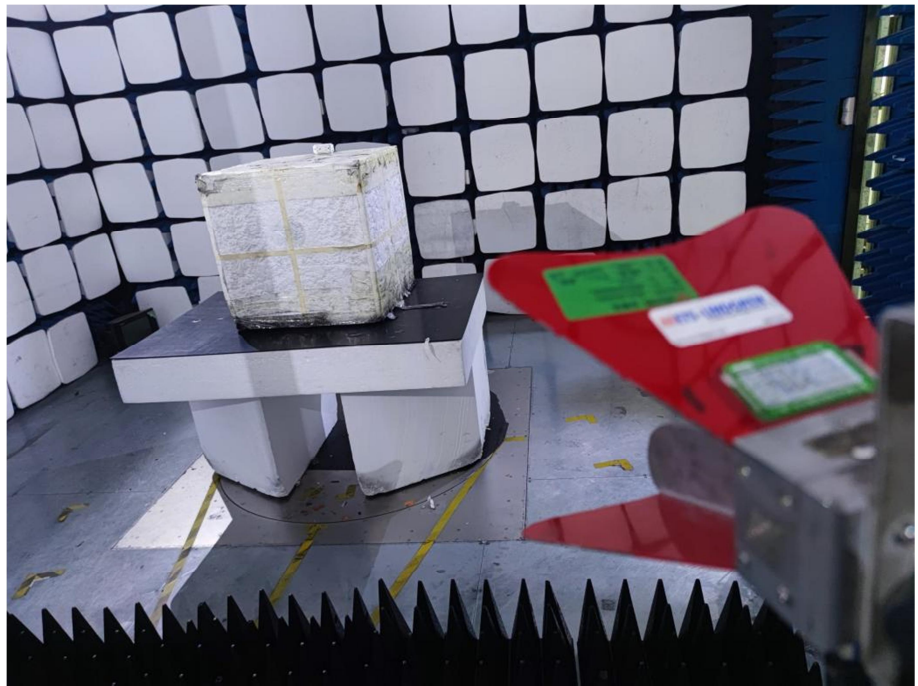

EXHIBIT 4 - TEST SETUP PHOTOGRAPHS

Conducted Emission Test Setup

Radiation Emission Test Setup (Below 30MHz)

Radiation Emission Test Setup (30MHz to 1GHz)

Radiation Emission Test Setup (1GHz to 18GHz)

**Radiation Emission Test
Setup (Above 18GHz)**