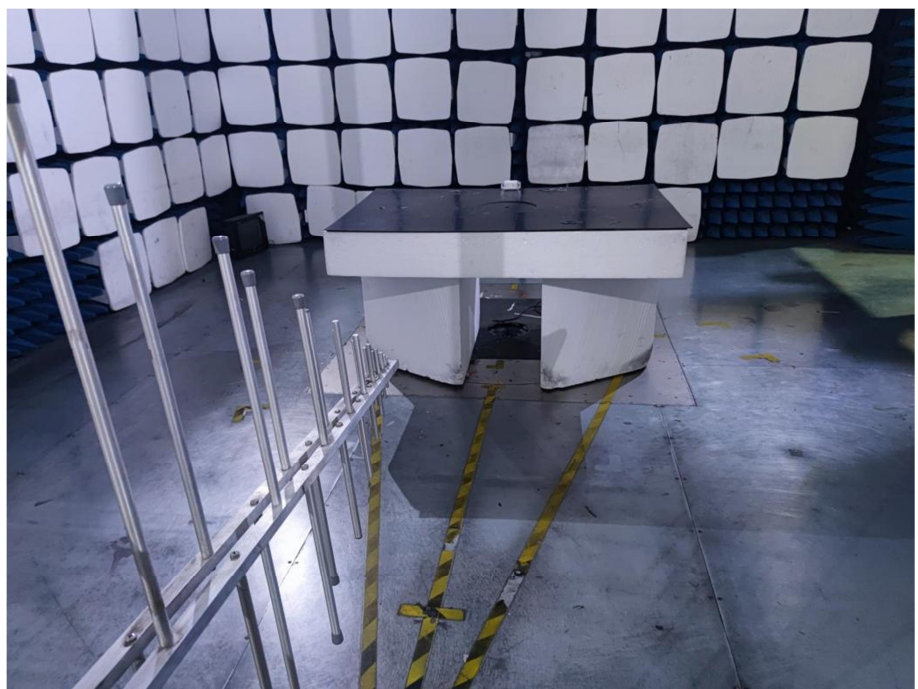

EXHIBIT 4 - TEST SETUP PHOTOGRAPHS

Conducted Emission Test Setup

Radiation Emission Test Setup (Below 30MHz)

Radiation Emission Test Setup (30MHz to 1GHz)

Radiation Emission Test Setup (1GHz to 18GHz)

**Radiation Emission Test
Setup (Above 18GHz)**