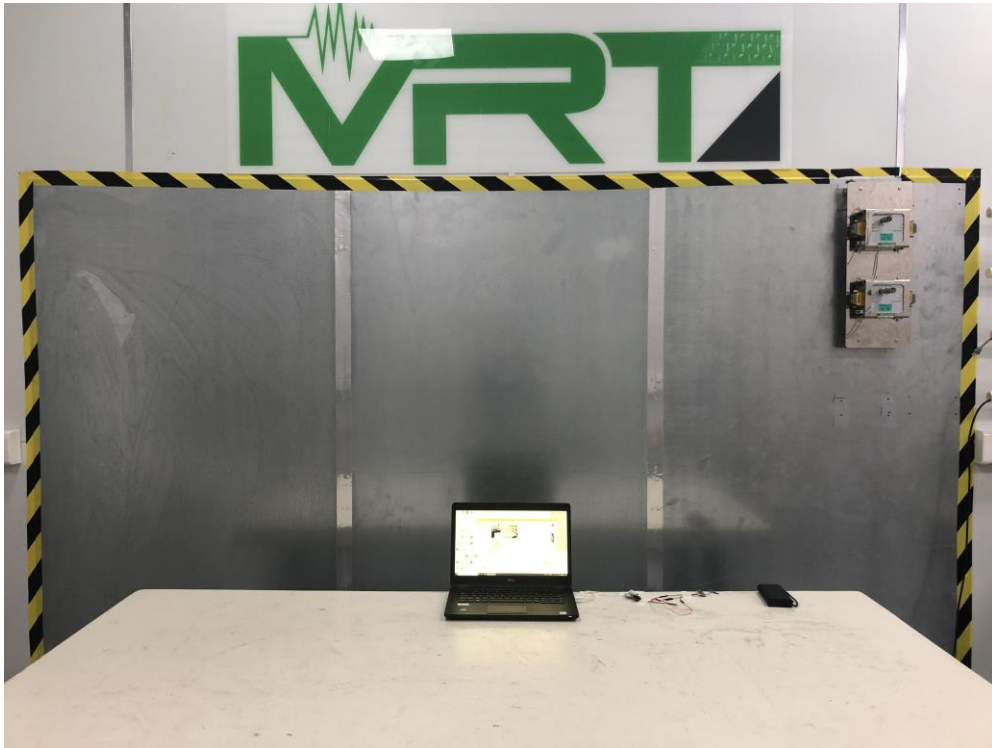

RF Test Setup Photograph

Description: Radiated Emission Test Setup for Below 1GHz

Description: Radiated Emission Test Setup for above 1GHz

Description: Front View Conducted Emission Test Setup

Description Back View of Conducted Emission Test Setup