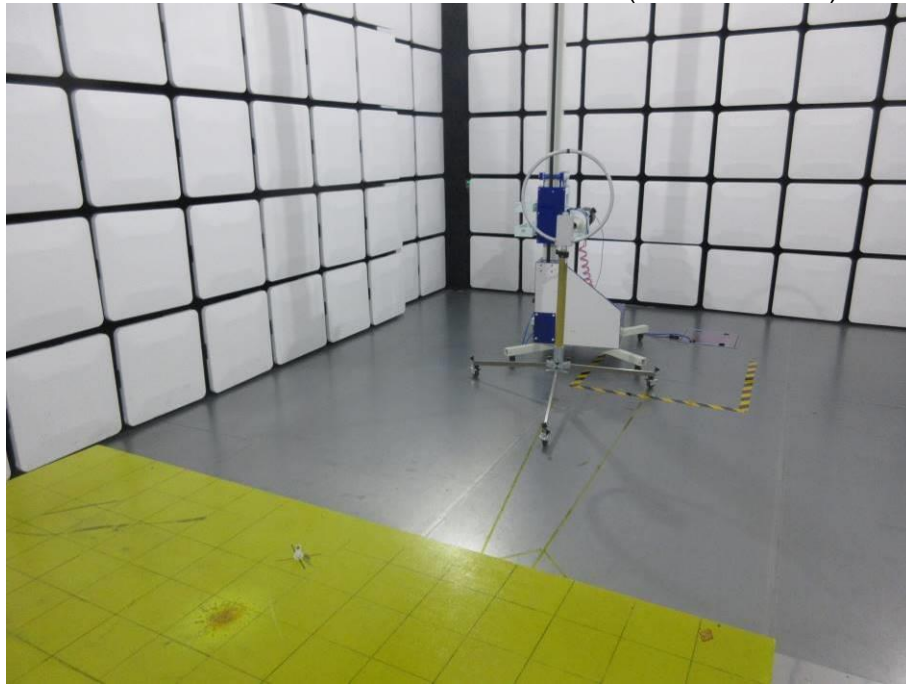

# **Setup Photographs**

RADIATED RF MEASUREMENT SETUP (9kHz ~ 30MHz)

RADIATED RF MEASUREMENT SETUP (30MHz ~ 1GHz)

RADIATED RF MEASUREMENT SETUP (ABOVE 1GHz- X axis)

RADIATED RF MEASUREMENT SETUP (ABOVE 1GHz- Y axis)

RADIATED RF MEASUREMENT SETUP (ABOVE 1GHz- Z axis)