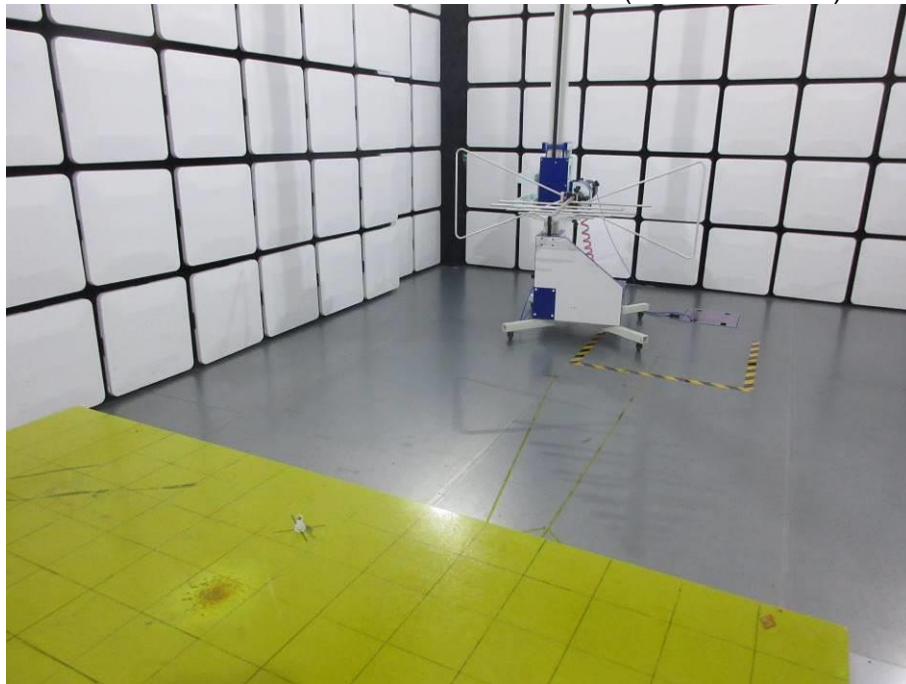

# **Setup Photographs**

RADIATED RF MEASUREMENT SETUP (9kHz ~ 30MHz)

RADIATED RF MEASUREMENT SETUP (30MHz ~ 1GHz)

RADIATED RF MEASUREMENT SETUP (ABOVE 1GHz- X axis)

RADIATED RF MEASUREMENT SETUP (ABOVE 1GHz- Y axis)

RADIATED RF MEASUREMENT SETUP (ABOVE 1GHz- Z axis)