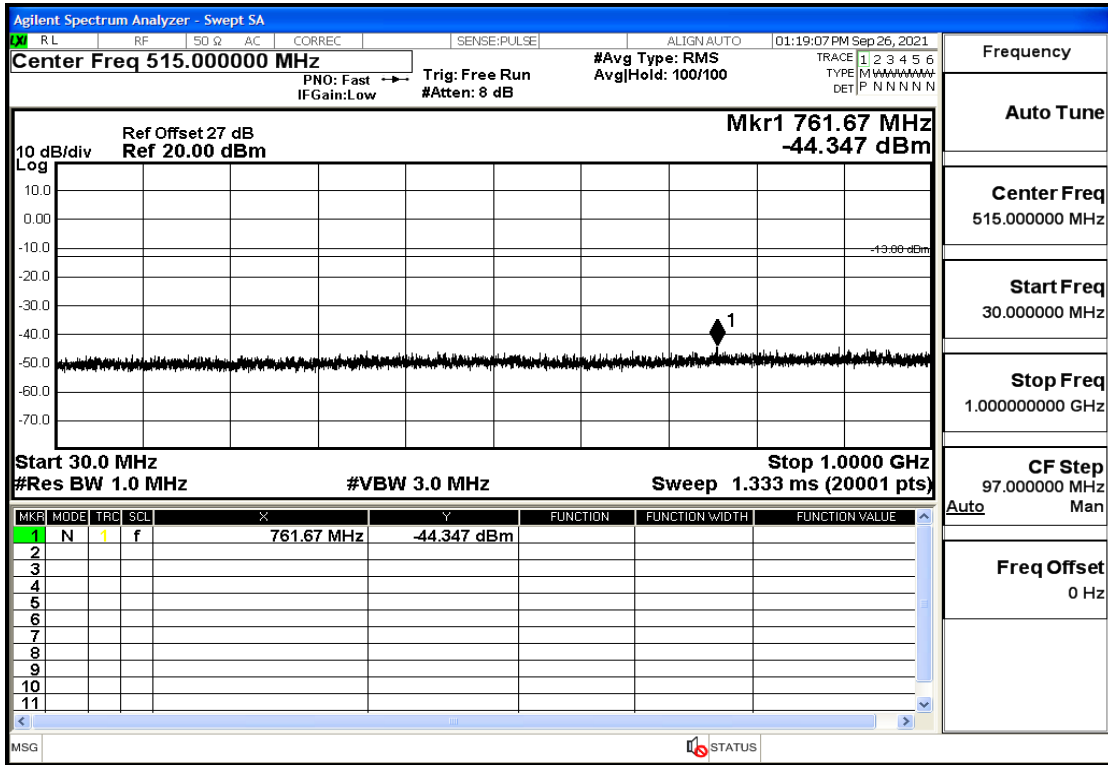

OB66-5-1777.5-QPSK-1#24@30mHz-1GHz@Pass