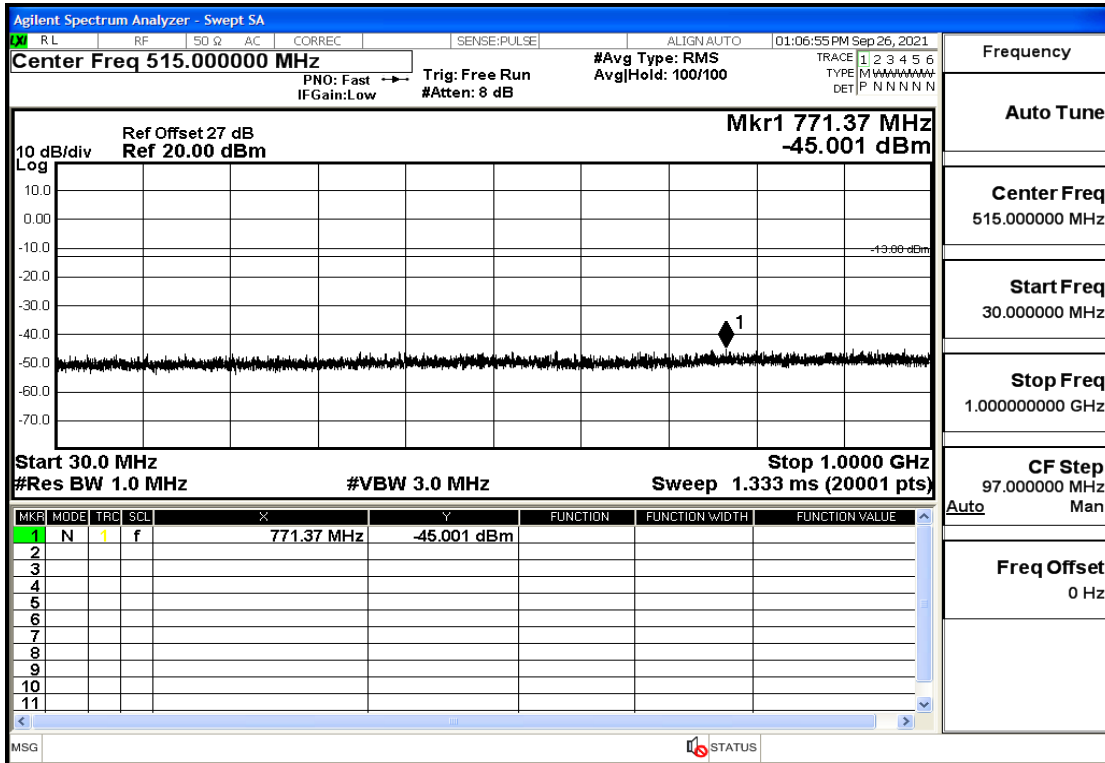

OB66-3-1778.5-QPSK-1#14@30mHz-1GHz@Pass