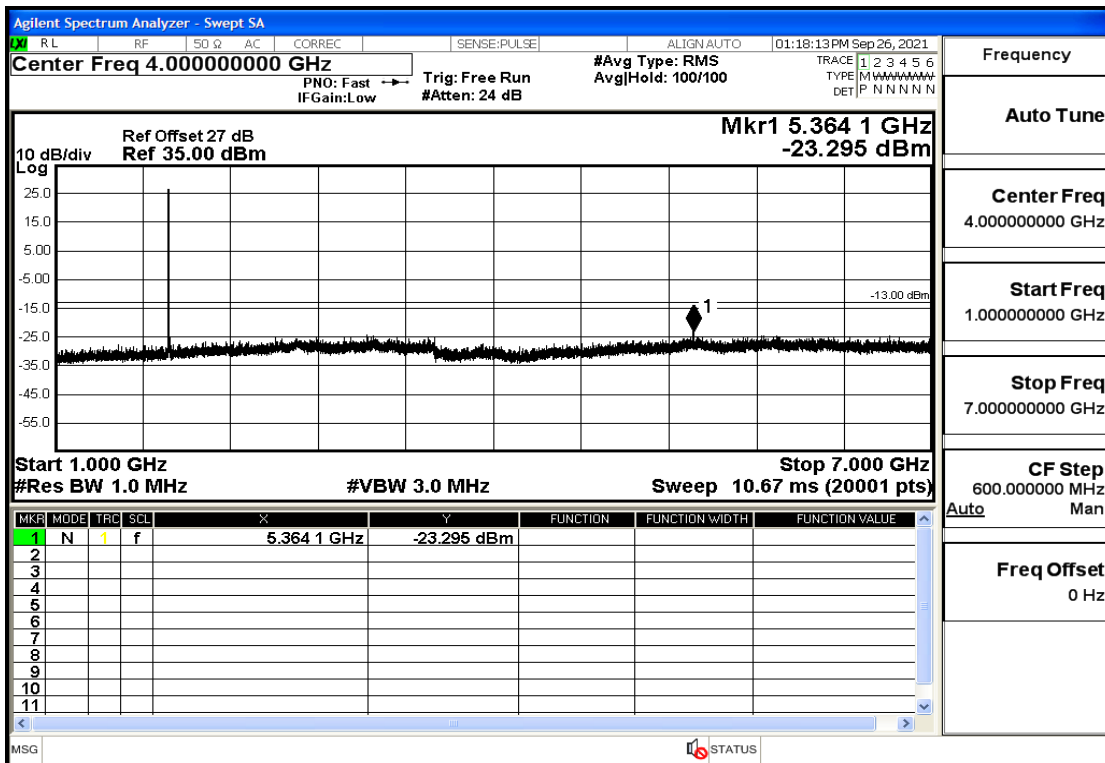

OB66-5-1777.5-QPSK-25#0@7GHz-13.6GHz@Pass

OB66-5-1777.5-QPSK-25#0@13.6GHz-20GHz@Pass

OB66-5-1777.5-QPSK-1#0@30mHz-1GHz@Pass

OB66-5-1777.5-QPSK-1#0@1GHz-7GHz@Pass

OB66-5-1777.5-QPSK-1#0@7GHz-13.6GHz@Pass

OB66-5-1777.5-QPSK-1#0@13.6GHz-20GHz@Pass