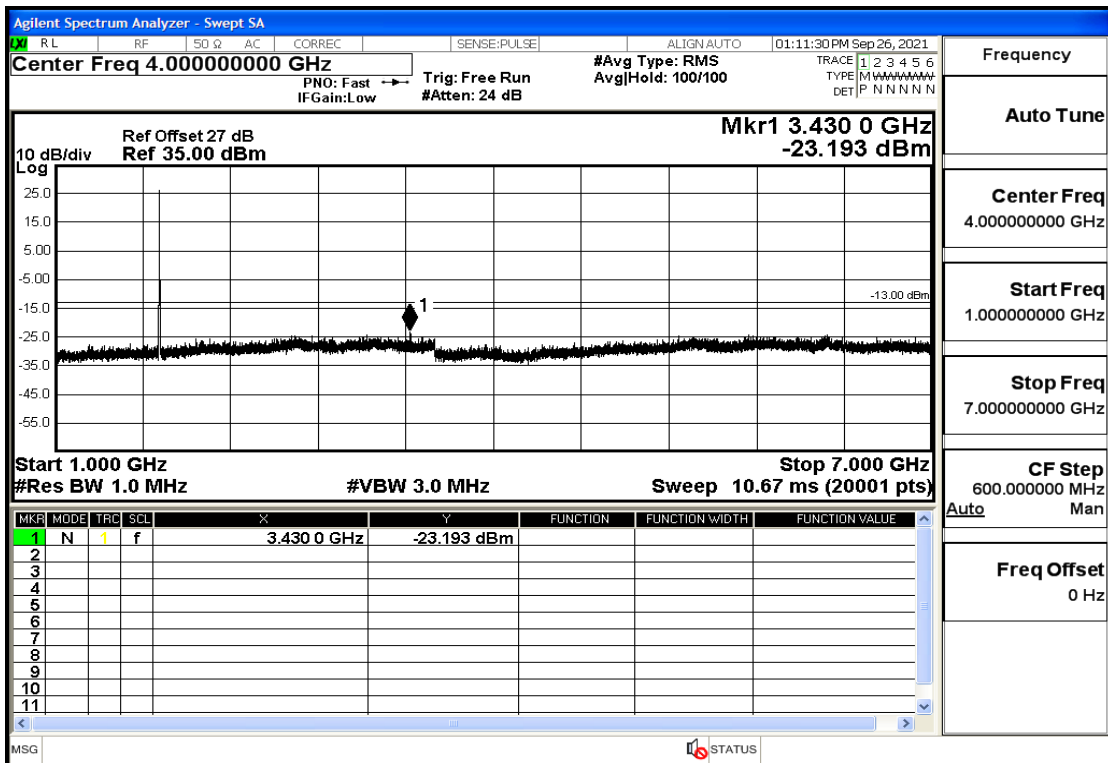

OB66-5-1712.5-QPSK-1#24@1GHz-7GHz@Pass