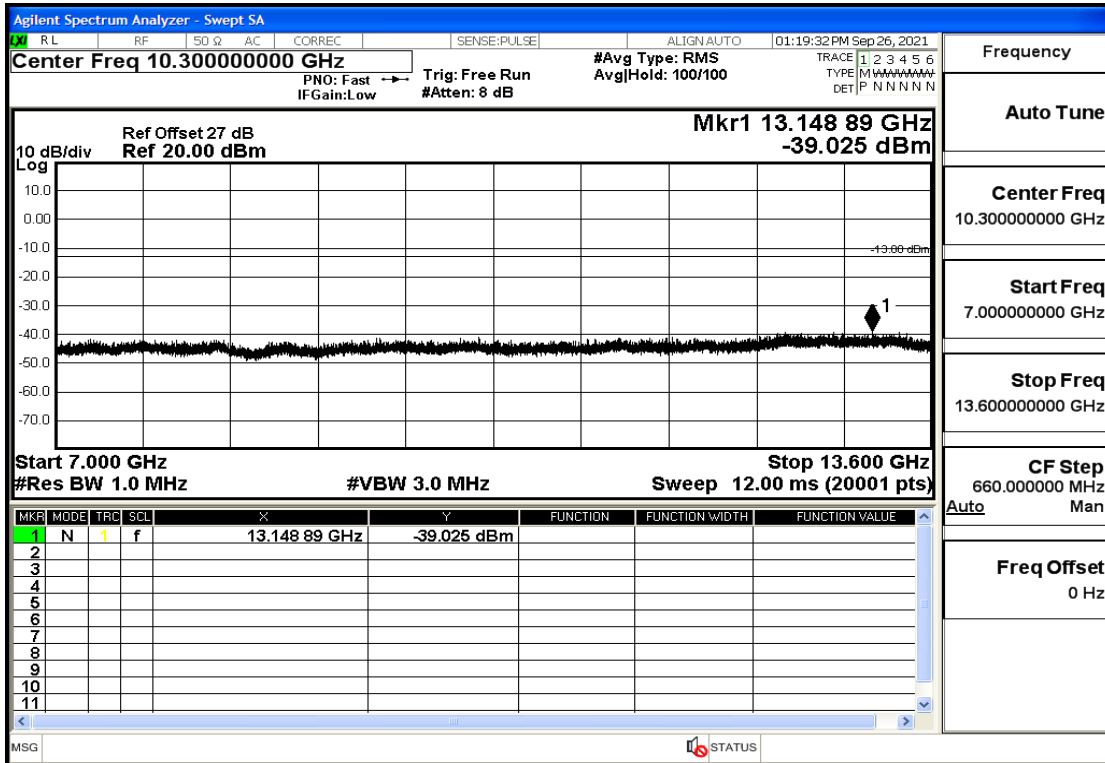

OB66-5-1777.5-QPSK-1#24@7GHz-13.6GHz@Pass