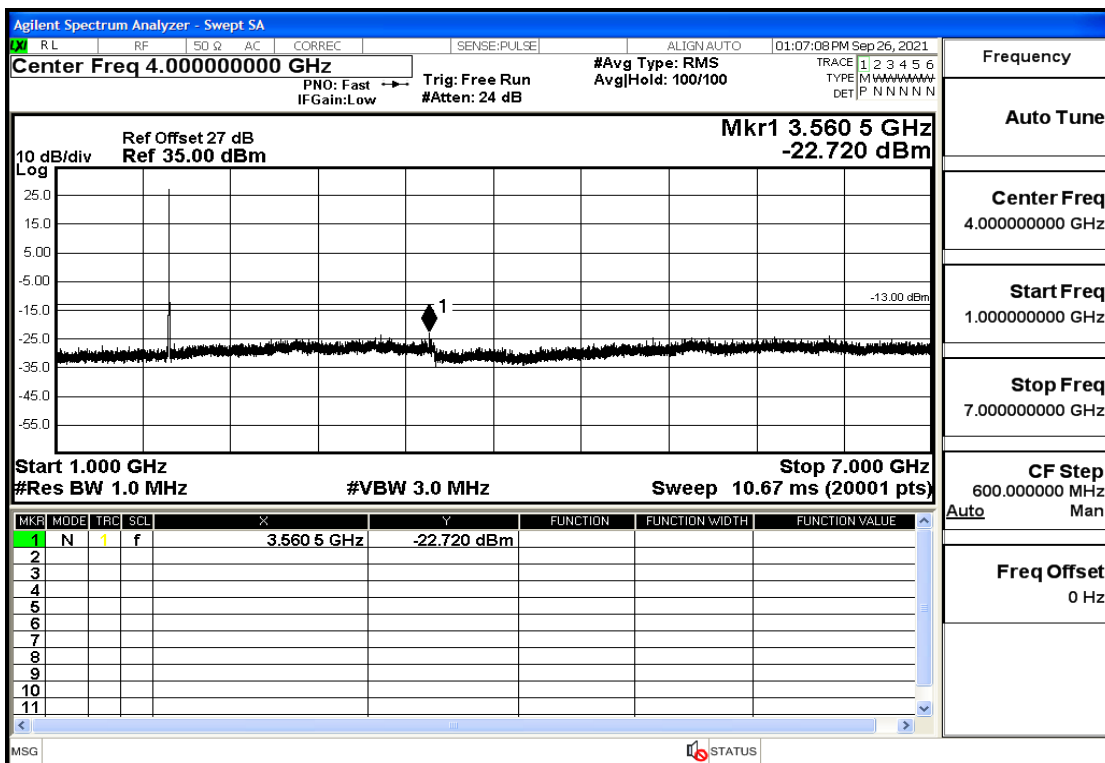

OB66-3-1778.5-QPSK-1#14@1GHz-7GHz@Pass