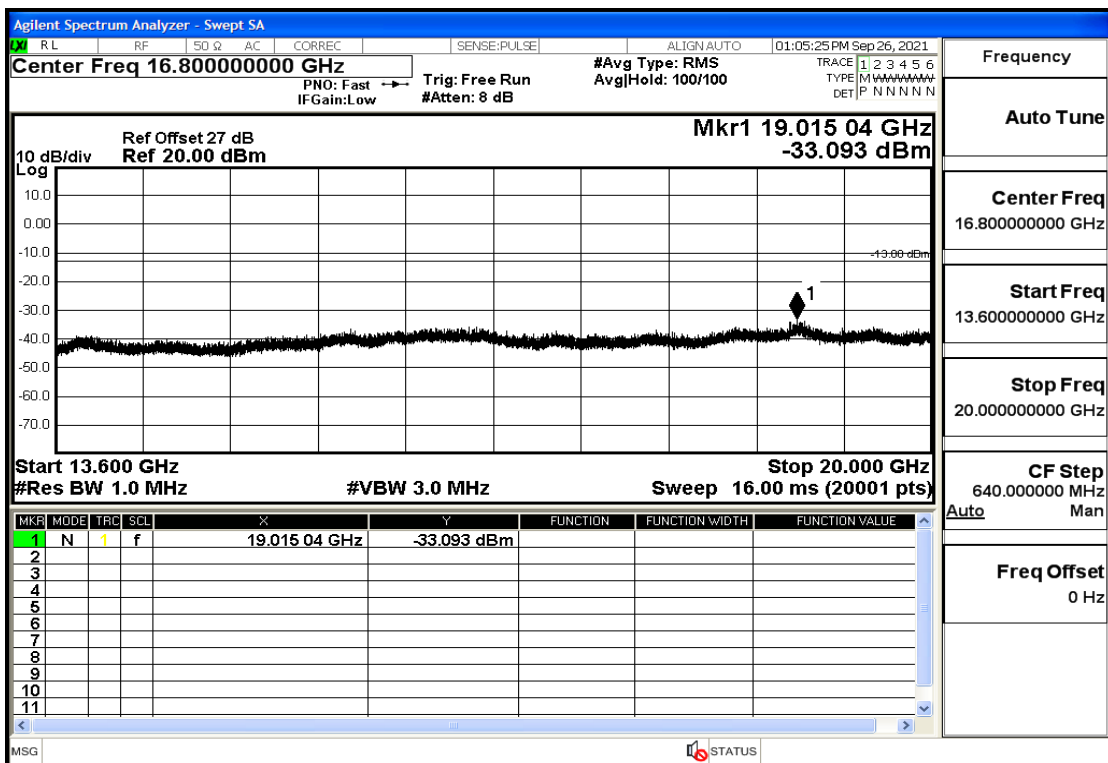

OB66-3-1778.5-QPSK-15#0@7GHz-13.6GHz@Pass

OB66-3-1778.5-QPSK-15#0@13.6GHz-20GHz@Pass

OB66-3-1778.5-QPSK-1#0@30mHz-1GHz@Pass

OB66-3-1778.5-QPSK-1#0@1GHz-7GHz@Pass

OB66-3-1778.5-QPSK-1#0@7GHz-13.6GHz@Pass

OB66-3-1778.5-QPSK-1#0@13.6GHz-20GHz@Pass