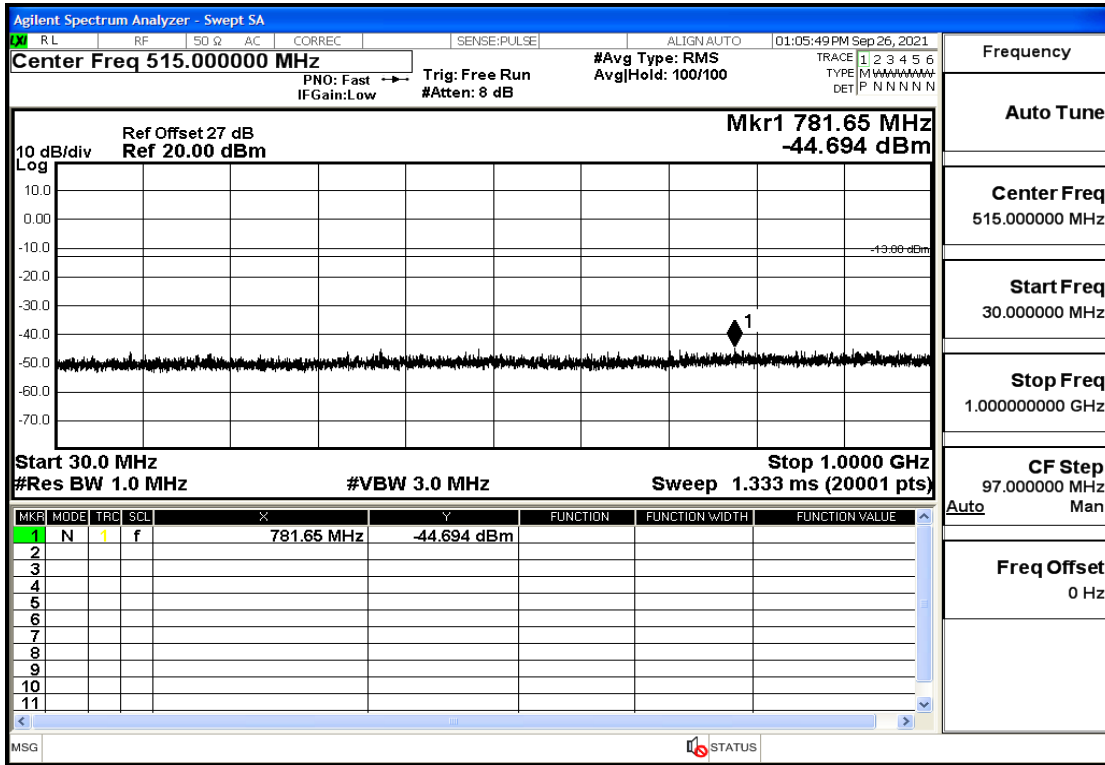

OB66-3-1778.5-QPSK-15#0@7GHz-13.6GHz@Pass

OB66-3-1778.5-QPSK-15#0@13.6GHz-20GHz@Pass

OB66-3-1778.5-QPSK-1#0@30mHz-1GHz@Pass

OB66-3-1778.5-QPSK-1#0@1GHz-7GHz@Pass

OB66-3-1778.5-QPSK-1#0@7GHz-13.6GHz@Pass

OB66-3-1778.5-QPSK-1#0@13.6GHz-20GHz@Pass