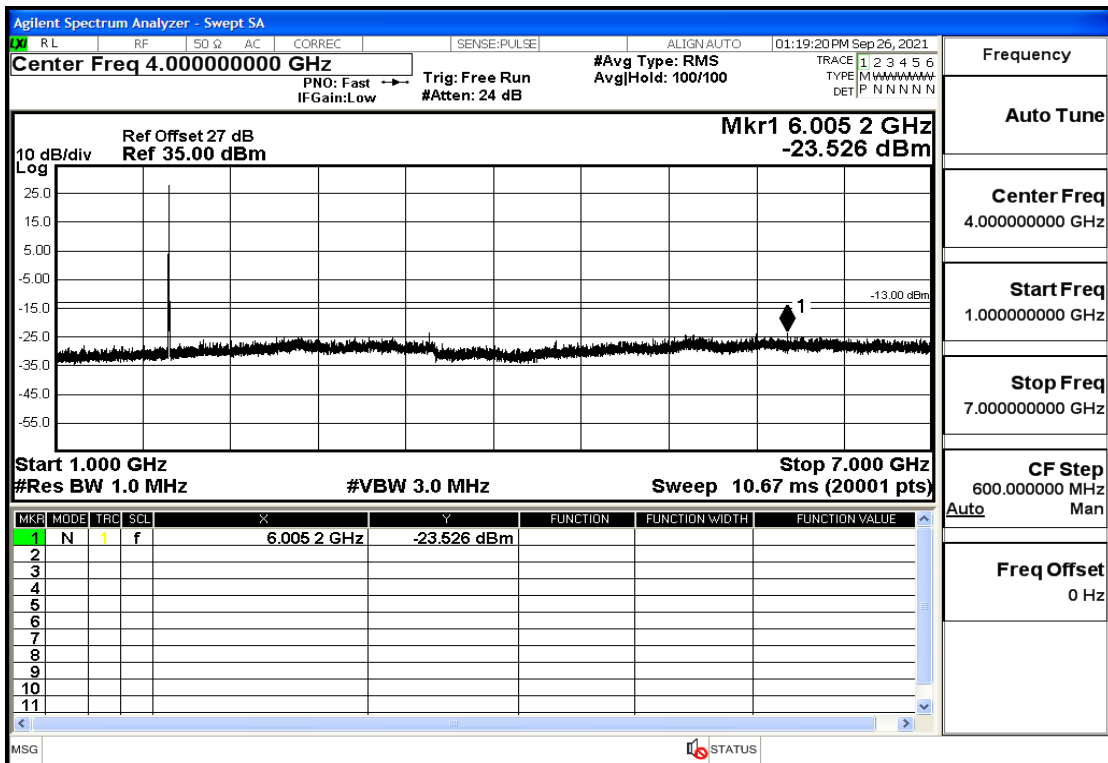

OB66-5-1777.5-QPSK-1#24@1GHz-7GHz@Pass