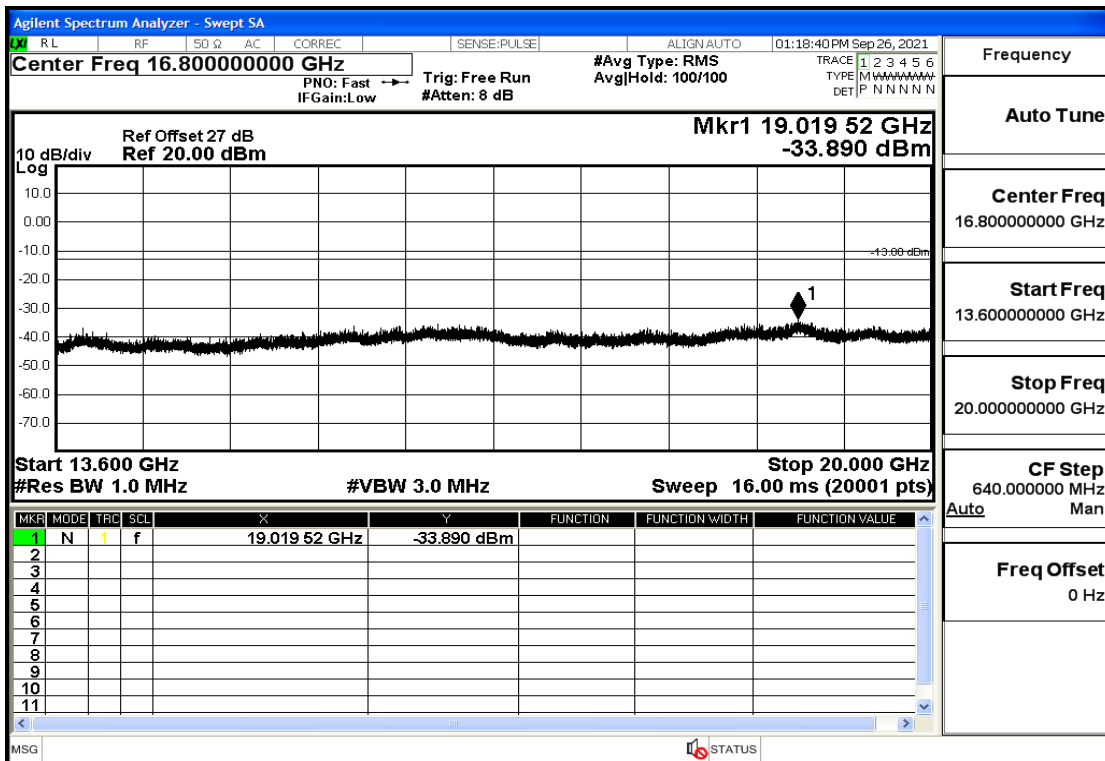

OB66-5-1777.5-QPSK-25#0@7GHz-13.6GHz@Pass

OB66-5-1777.5-QPSK-25#0@13.6GHz-20GHz@Pass

OB66-5-1777.5-QPSK-1#0@30mHz-1GHz@Pass

OB66-5-1777.5-QPSK-1#0@1GHz-7GHz@Pass

OB66-5-1777.5-QPSK-1#0@7GHz-13.6GHz@Pass

OB66-5-1777.5-QPSK-1#0@13.6GHz-20GHz@Pass