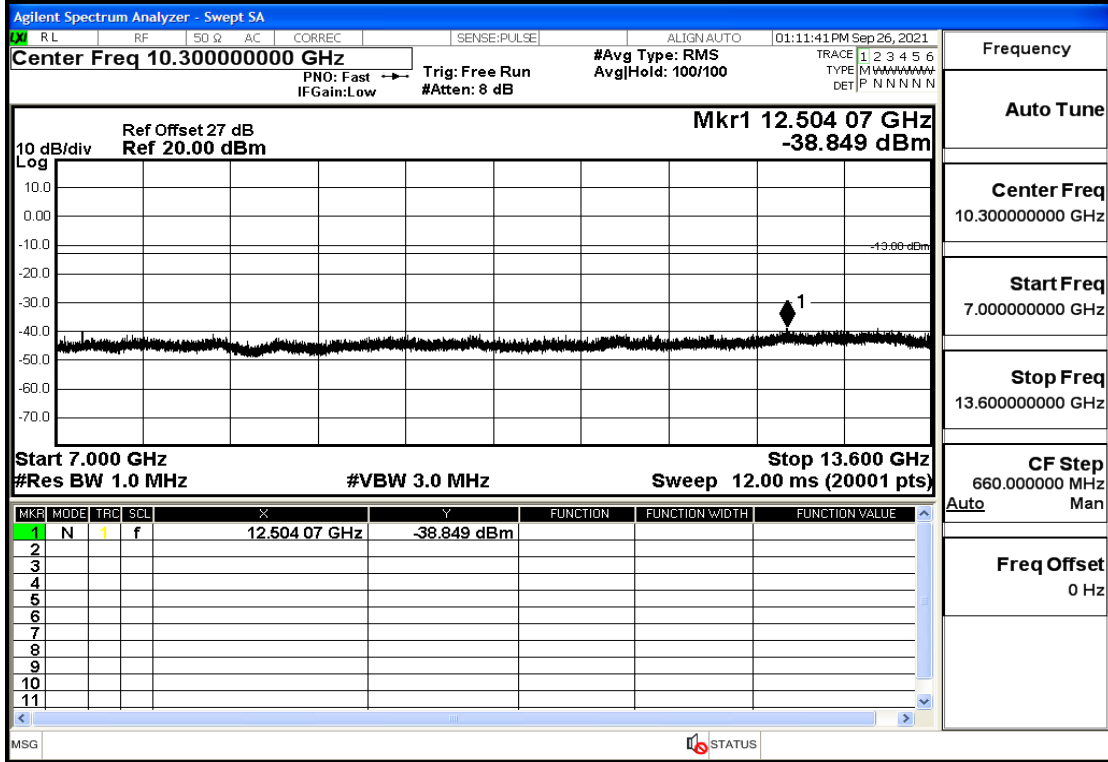

OB66-5-1712.5-QPSK-1#24@7GHz-13.6GHz@Pass