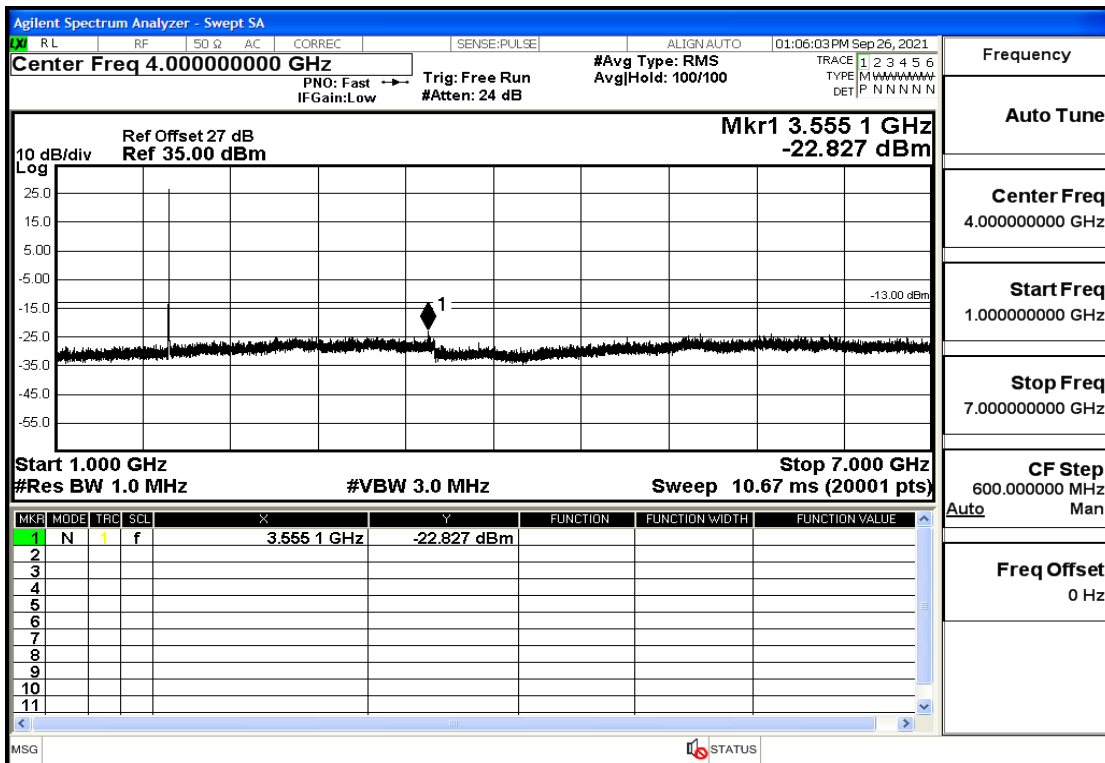

OB66-3-1778.5-QPSK-15#0@7GHz-13.6GHz@Pass

OB66-3-1778.5-QPSK-15#0@13.6GHz-20GHz@Pass

OB66-3-1778.5-QPSK-1#0@30mHz-1GHz@Pass

OB66-3-1778.5-QPSK-1#0@1GHz-7GHz@Pass

OB66-3-1778.5-QPSK-1#0@7GHz-13.6GHz@Pass

OB66-3-1778.5-QPSK-1#0@13.6GHz-20GHz@Pass