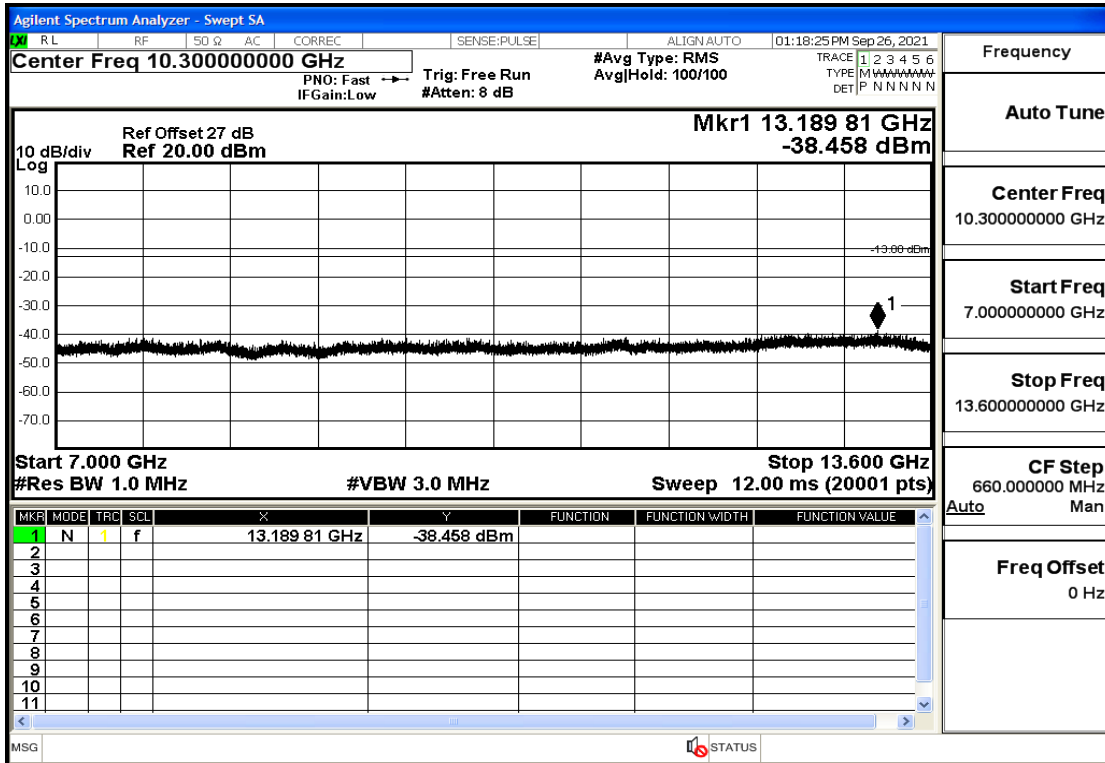

OB66-5-1777.5-QPSK-25#0@7GHz-13.6GHz@Pass

OB66-5-1777.5-QPSK-25#0@13.6GHz-20GHz@Pass

OB66-5-1777.5-QPSK-1#0@30mHz-1GHz@Pass

OB66-5-1777.5-QPSK-1#0@1GHz-7GHz@Pass

OB66-5-1777.5-QPSK-1#0@7GHz-13.6GHz@Pass

OB66-5-1777.5-QPSK-1#0@13.6GHz-20GHz@Pass