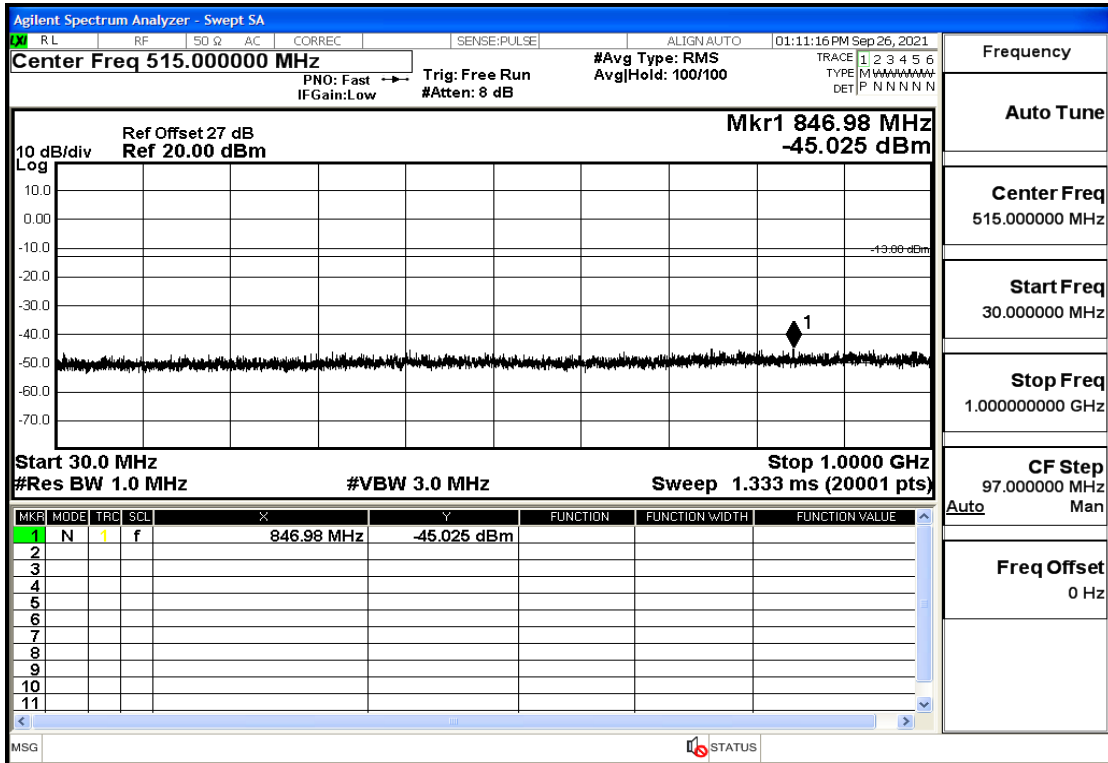

OB66-5-1712.5-QPSK-1#24@30mHz-1GHz@Pass