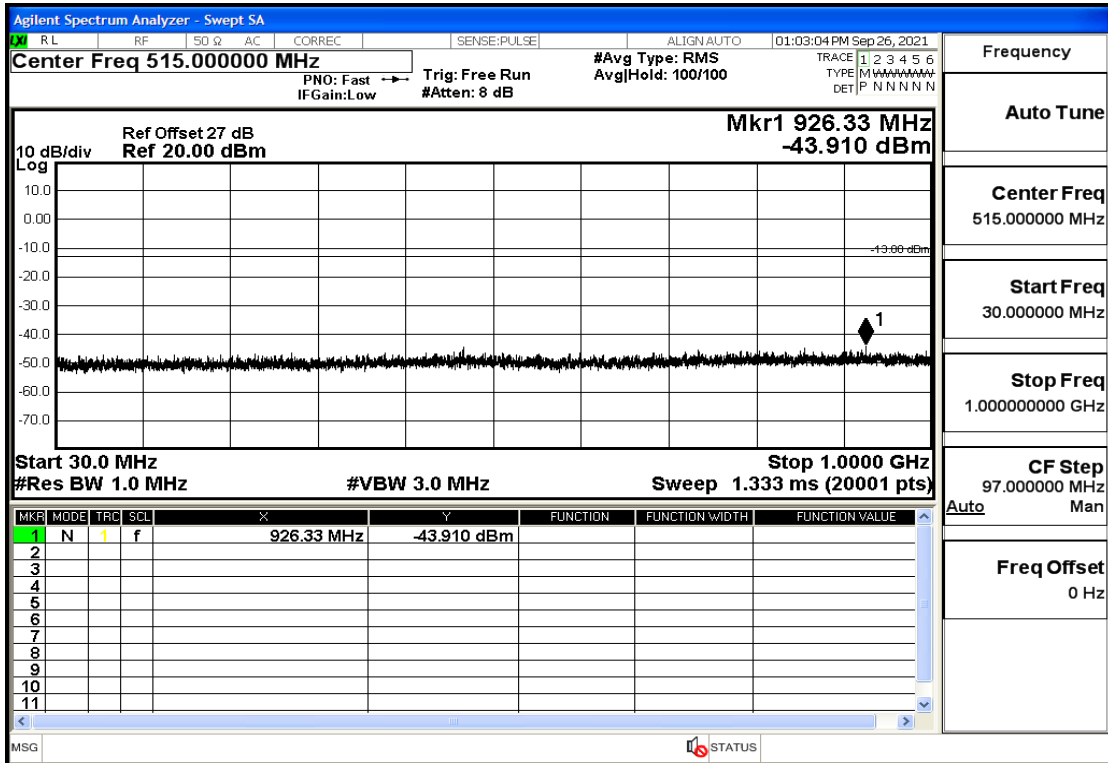

OB66-3-1745-QPSK-1#14@30mHz-1GHz@Pass