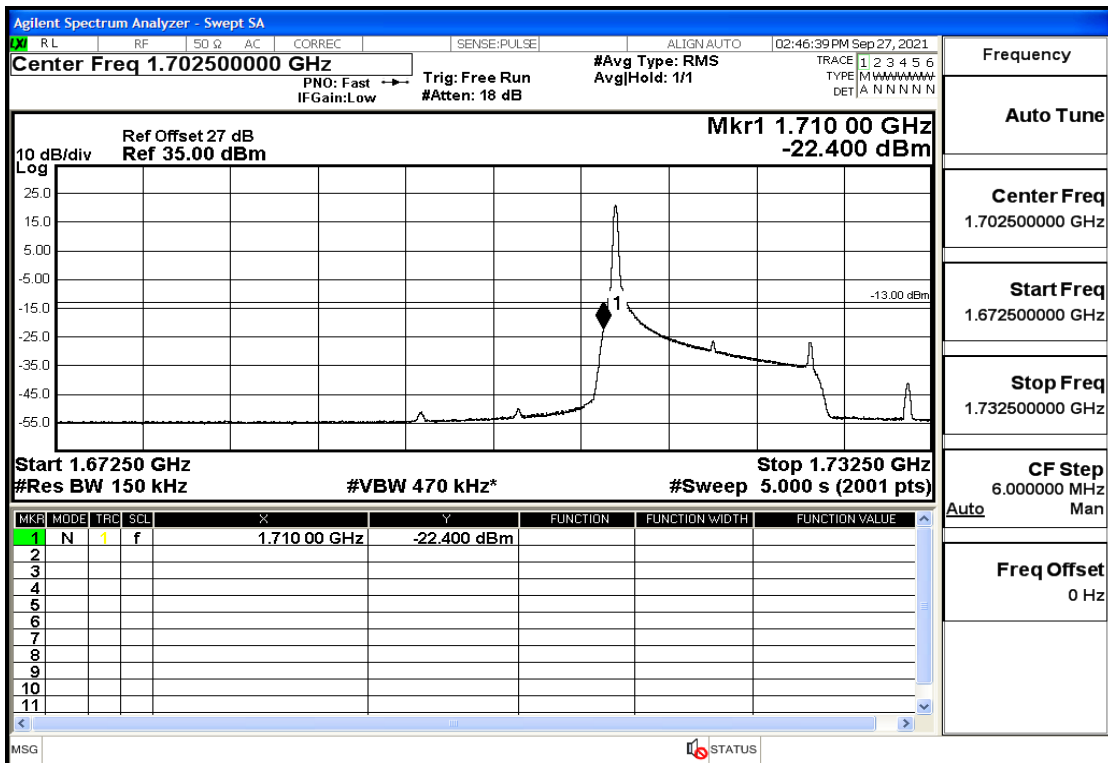

Band66-15-1717.5-16QAM-1#LOW@Pass