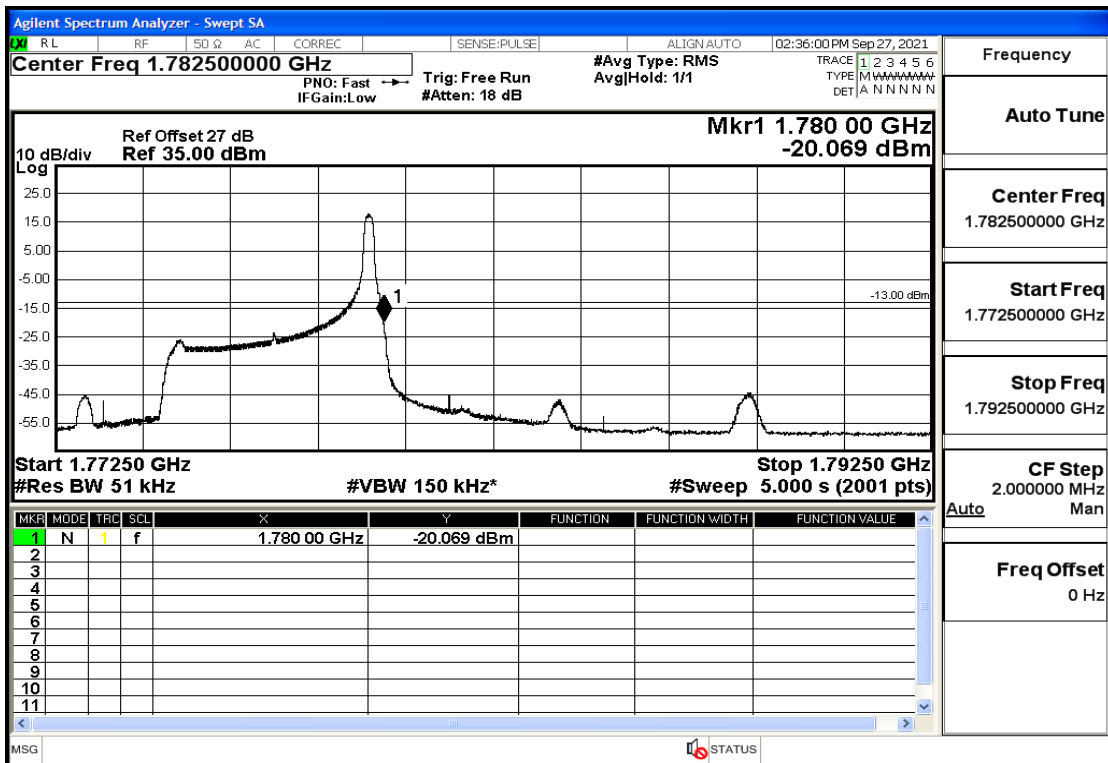

Band66-5-1777.5-16QAM-1#HIGH@Pass