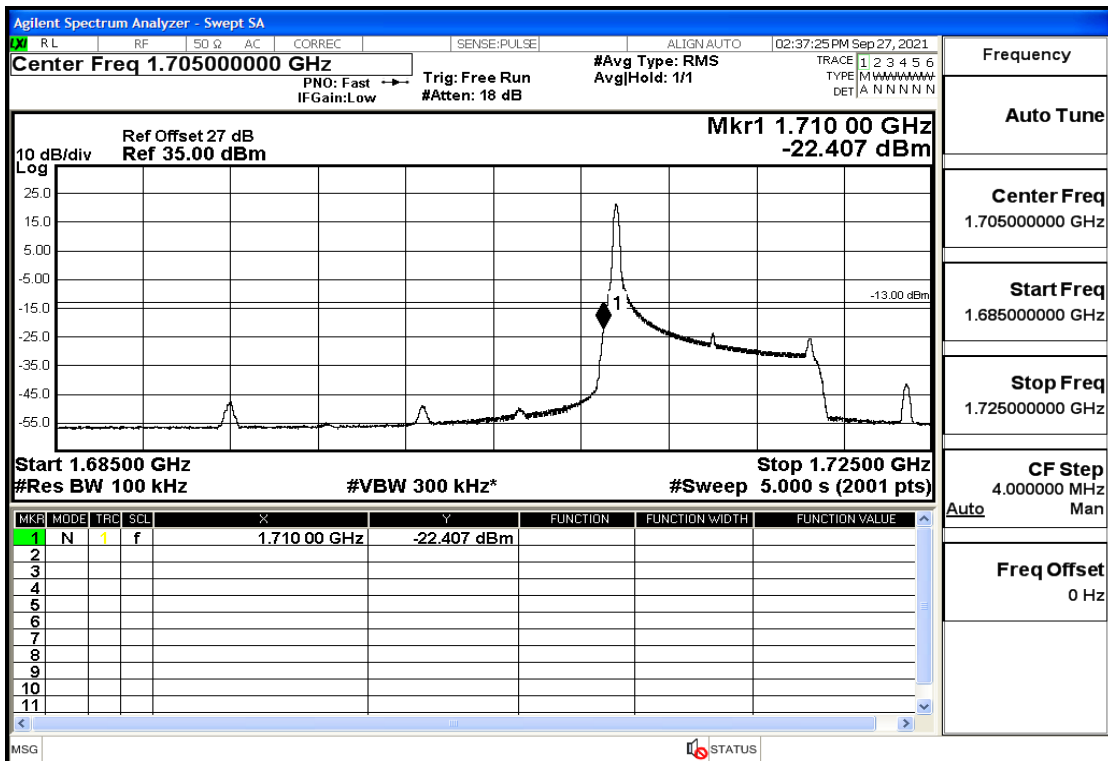

Band66-10-1715-QPSK-1#LOW@Pass