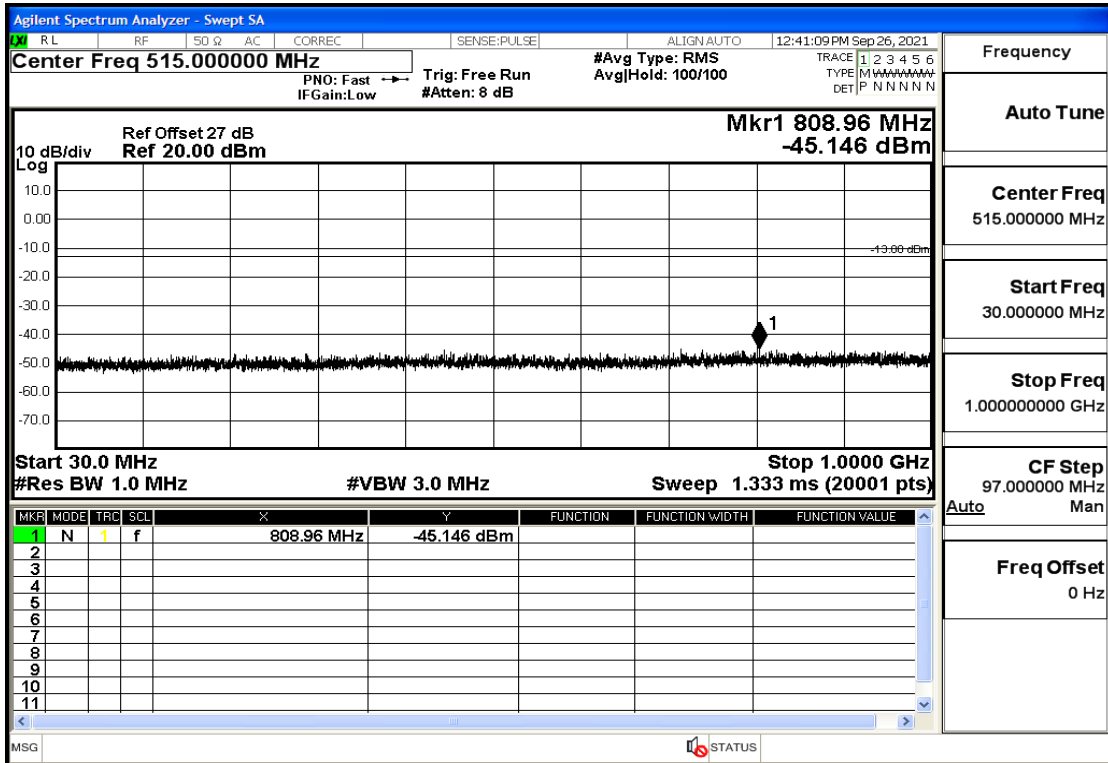

OB66-1.4-1710.7-QPSK-6#0@30mHz-1GHz@Pass