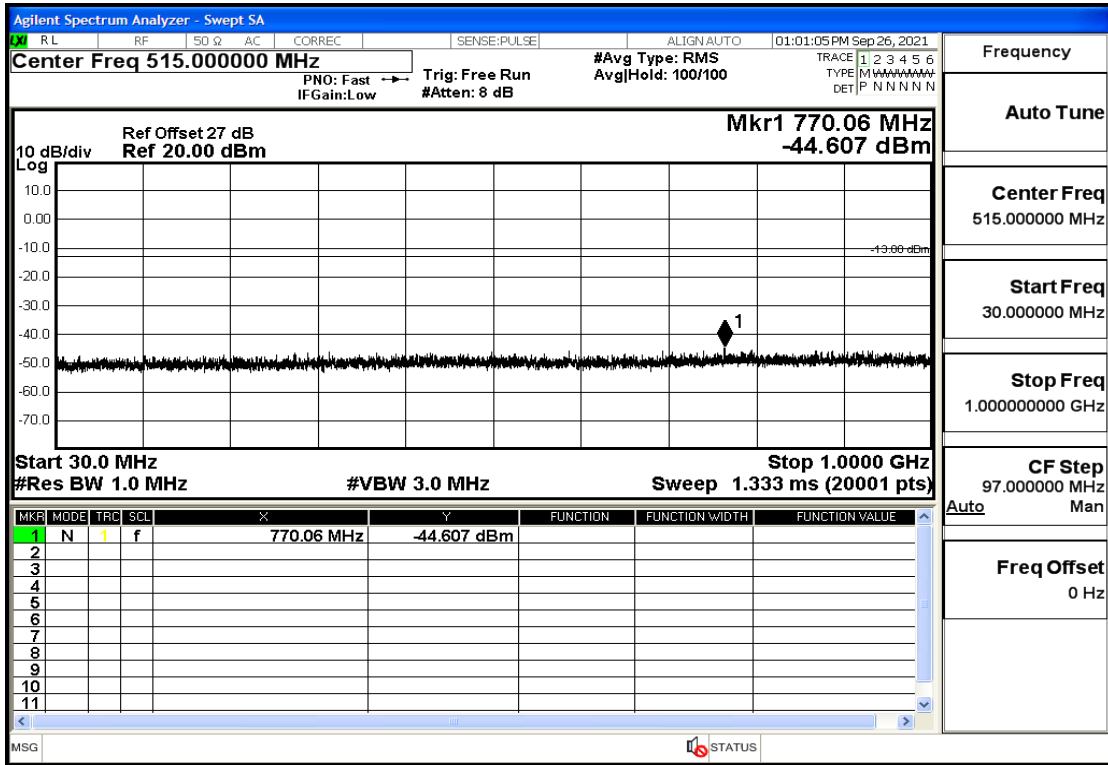

OB66-3-1745-QPSK-15#0@30mHz-1GHz@Pass