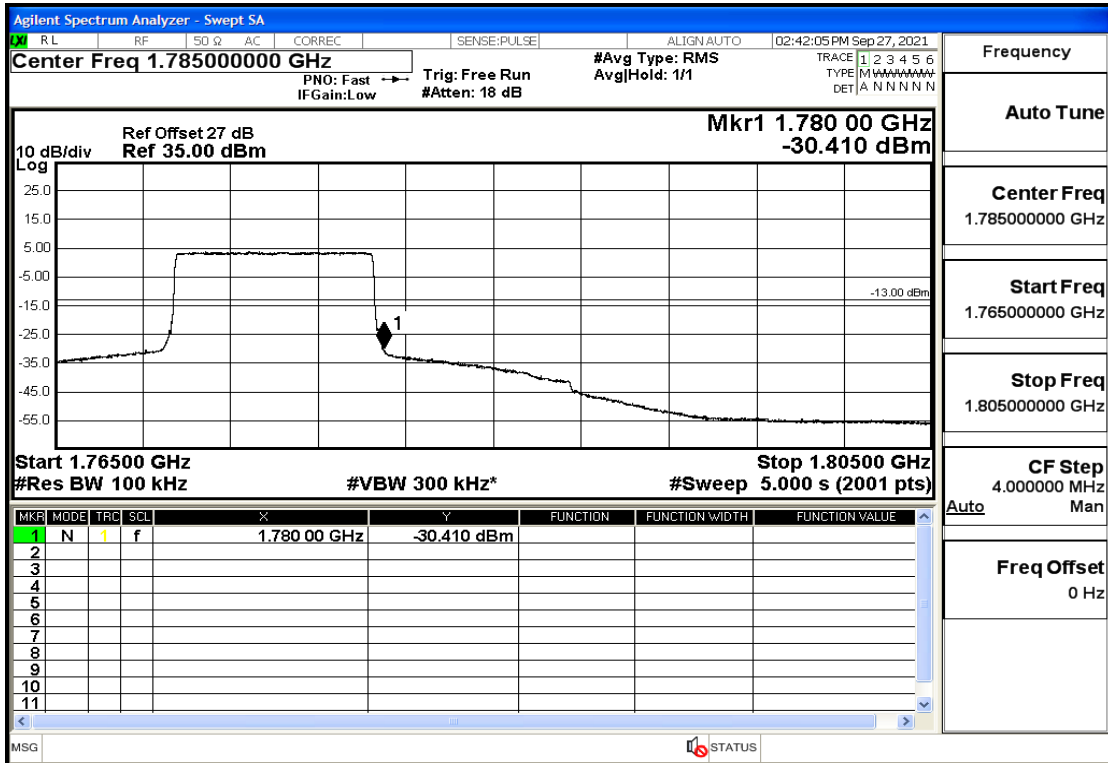

Band66-10-1775-QPSK-50#LOW@Pass