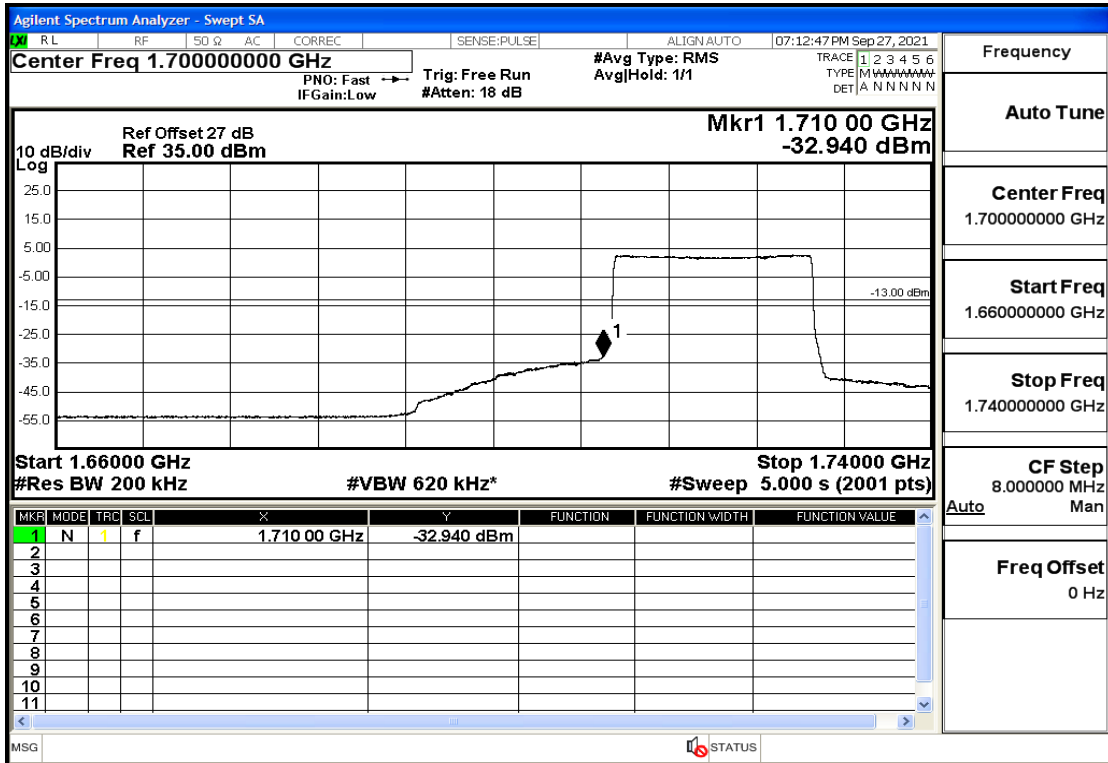

Band66-20-1720-QPSK-100#LOW@Pass