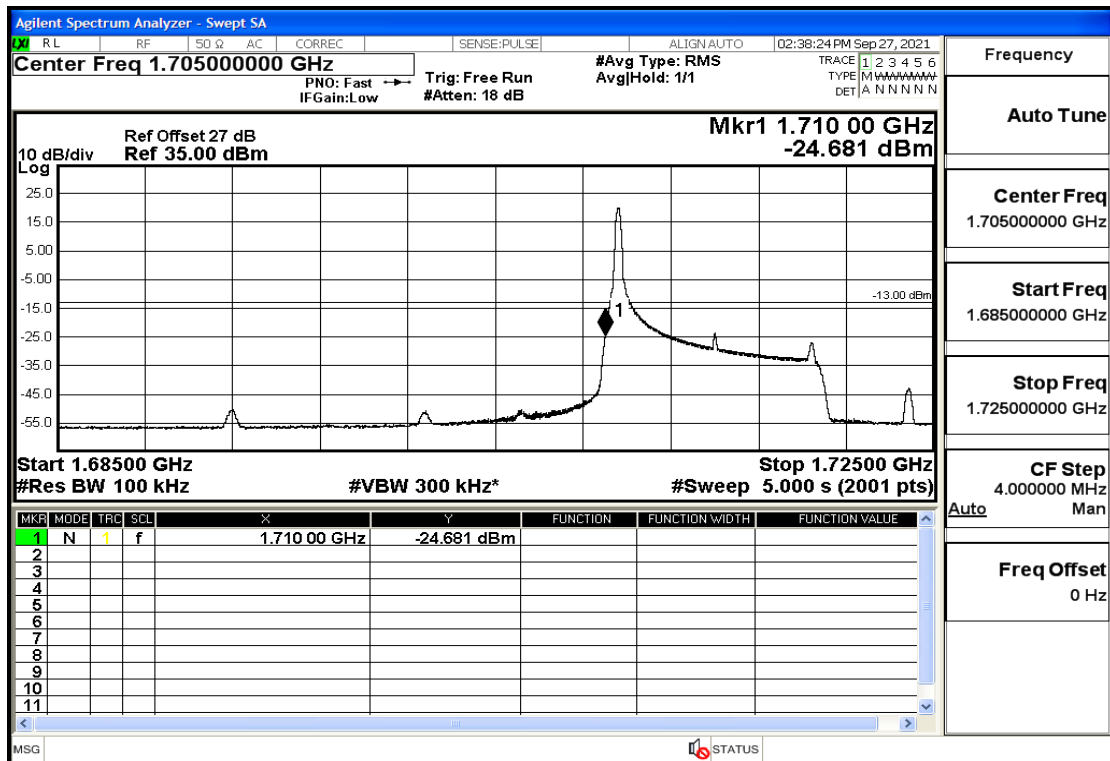

Band66-10-1715-16QAM-1#LOW@Pass