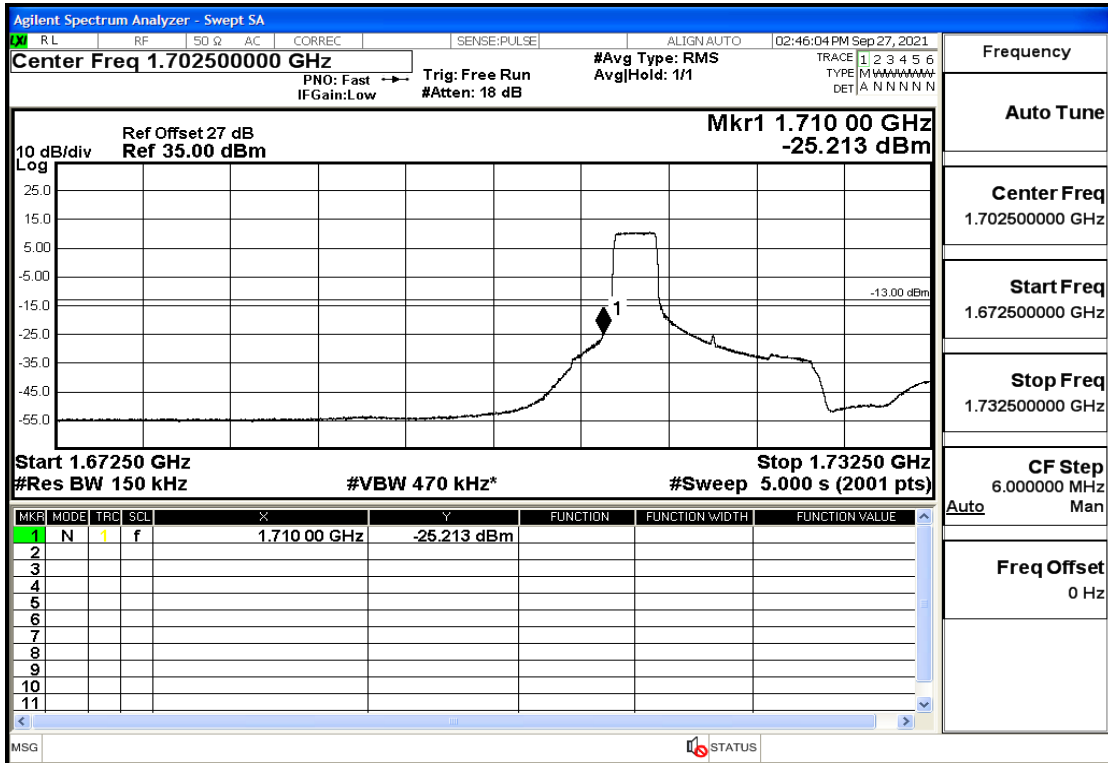

Band66-15-1717.5-16QAM-16#LOW@Pass