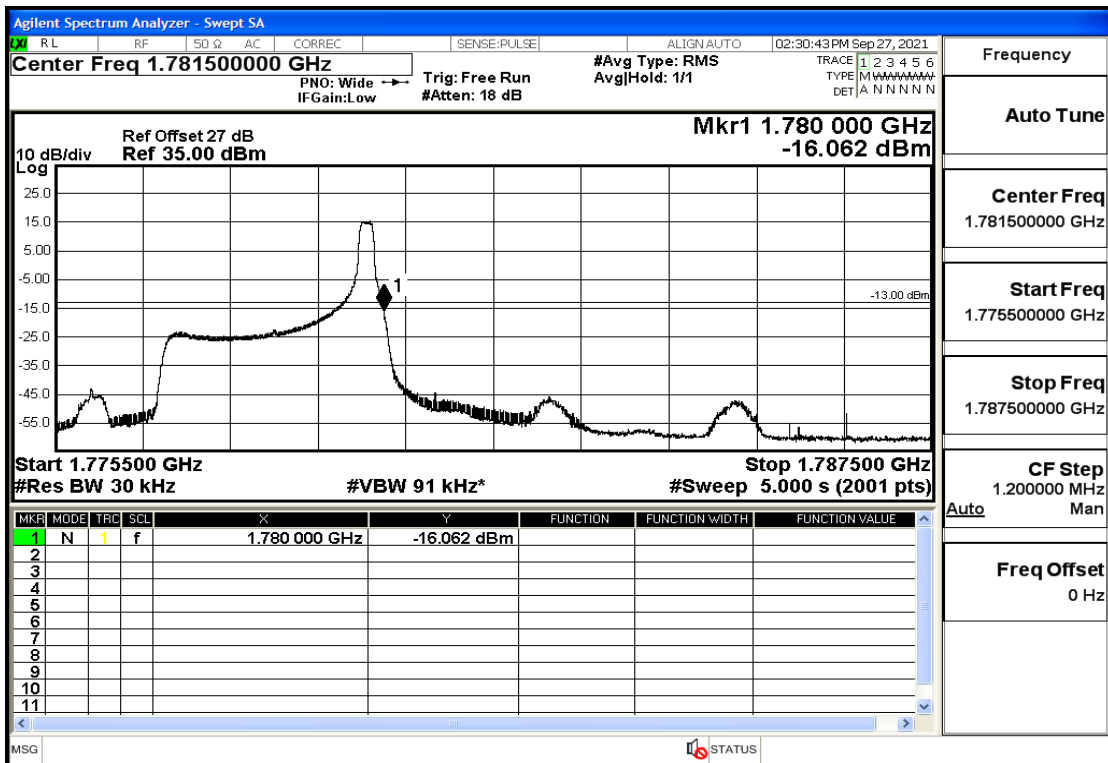

Band66-3-1778.5-16QAM-1#HIGH@Pass