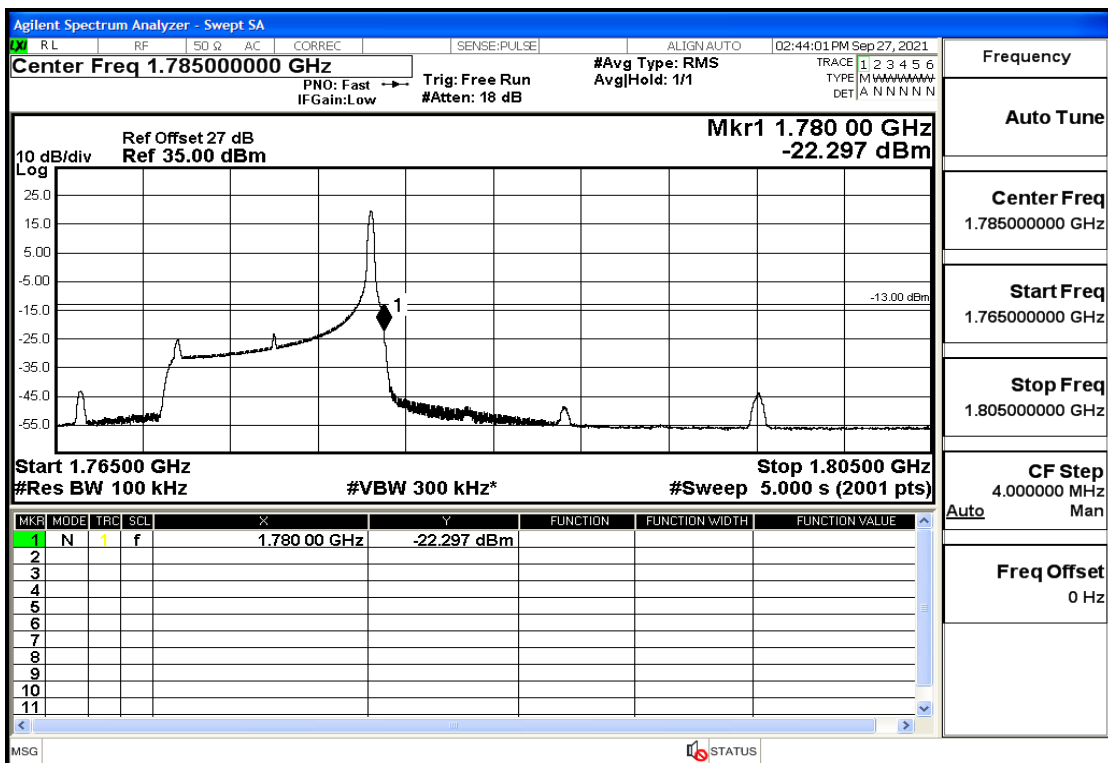

Band66-10-1775-16QAM-1#HIGH@Pass