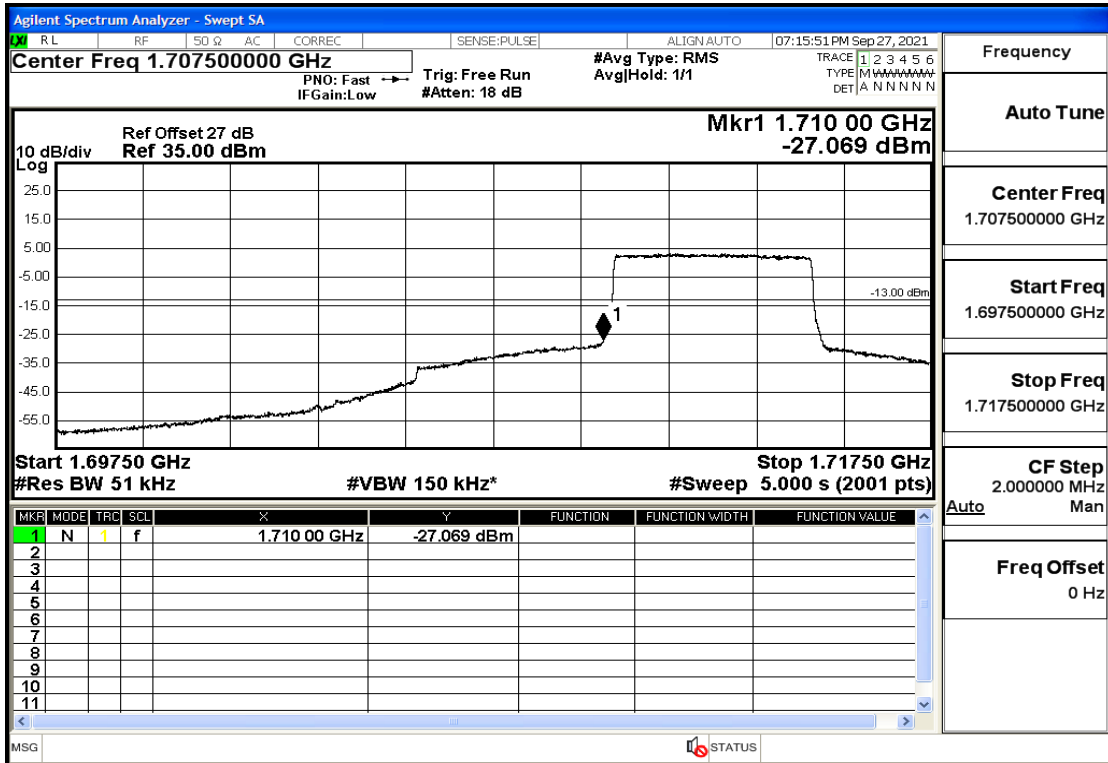

Band66-5-1712.5-QPSK-25#LOW@Pass