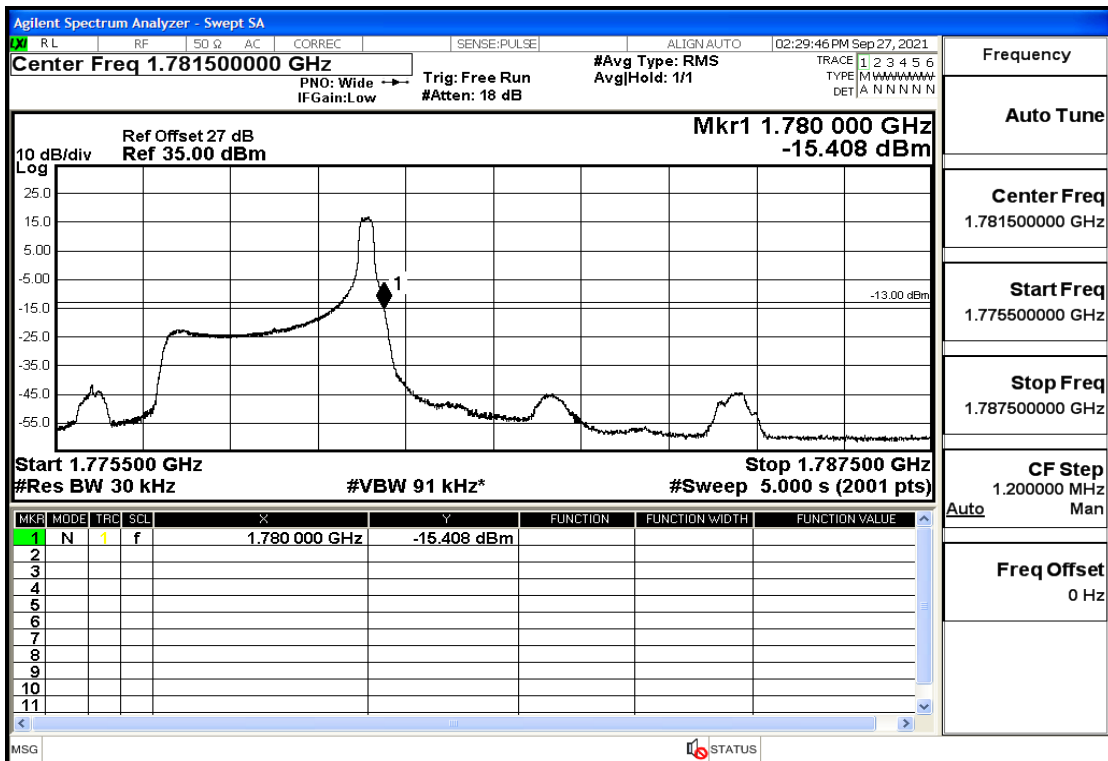

Band66-3-1778.5-QPSK-1#HIGH@Pass