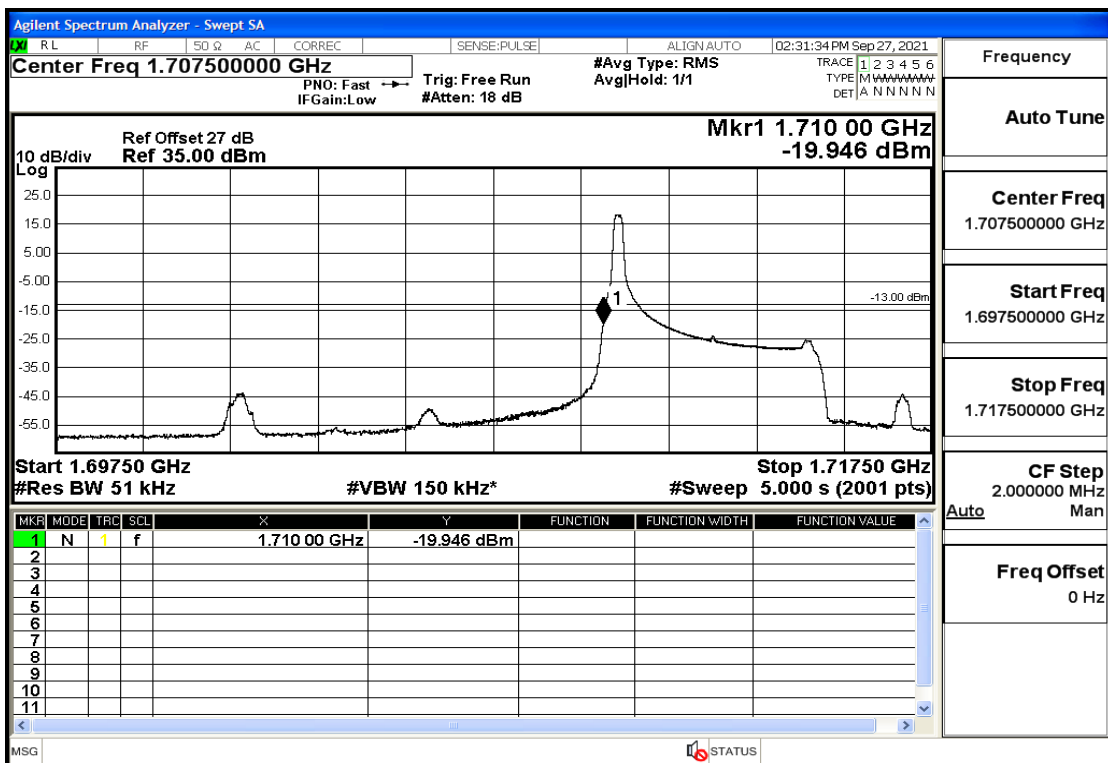

Band66-5-1712.5-QPSK-1#LOW@Pass