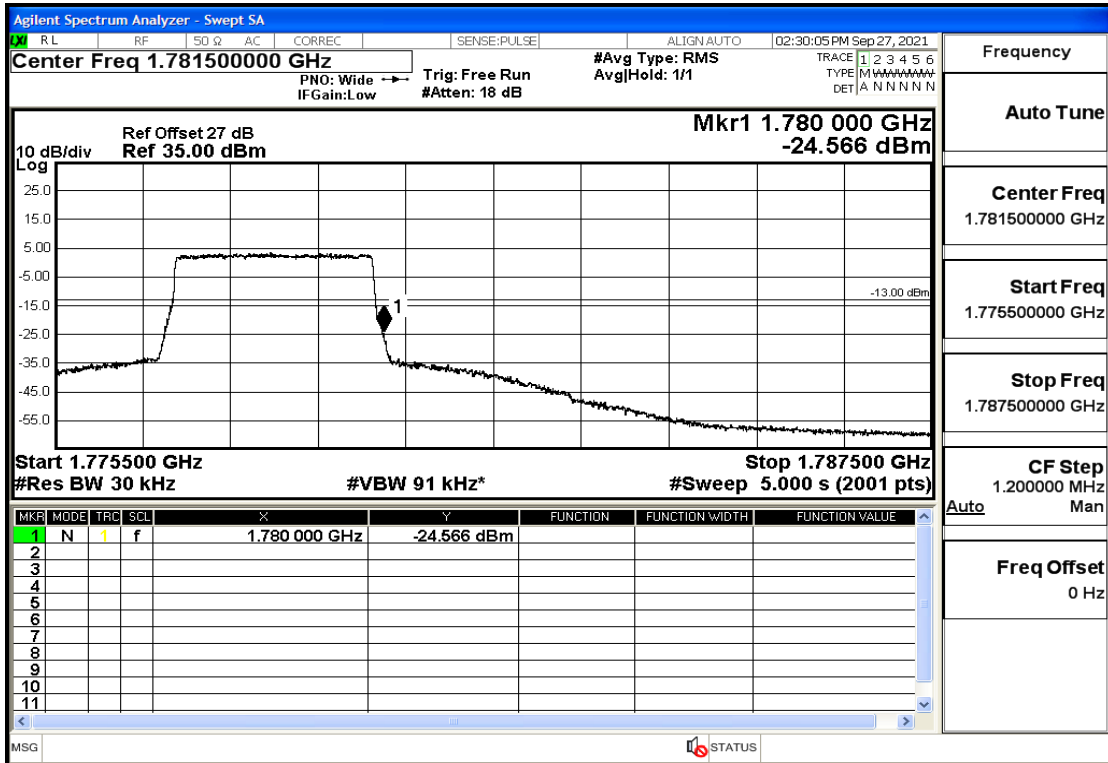

Band66-3-1778.5-16QAM-15#LOW@Pass