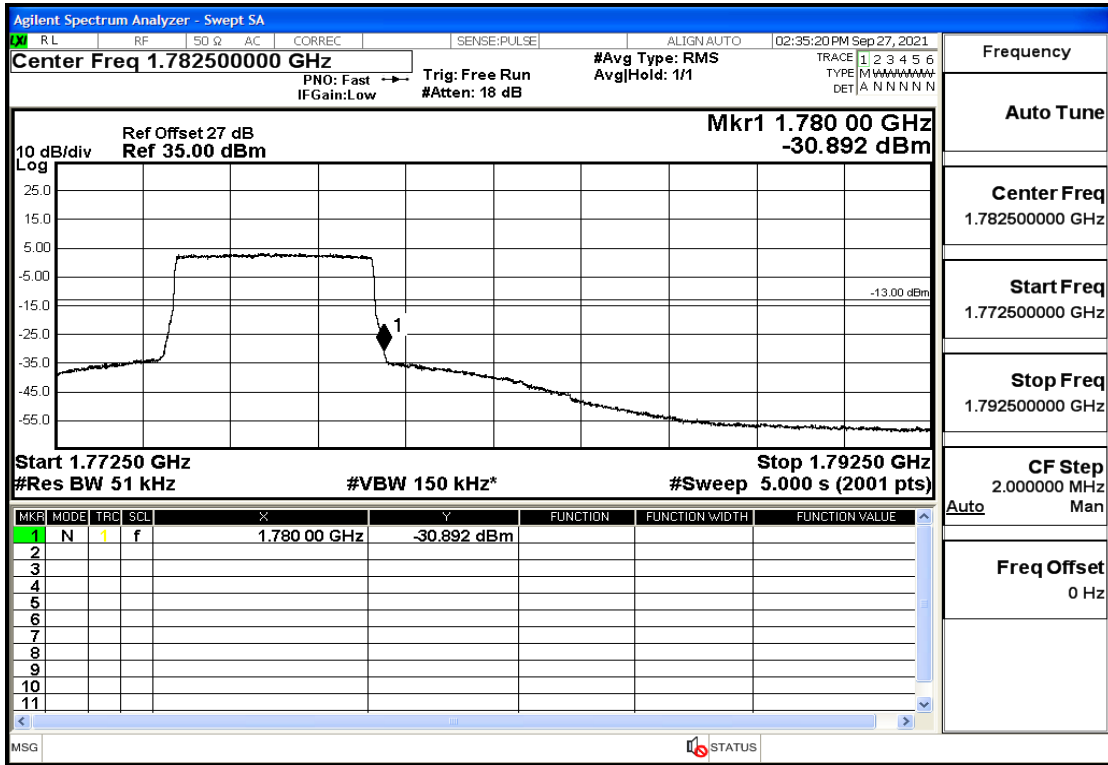

Band66-5-1777.5-16QAM-25#LOW@Pass