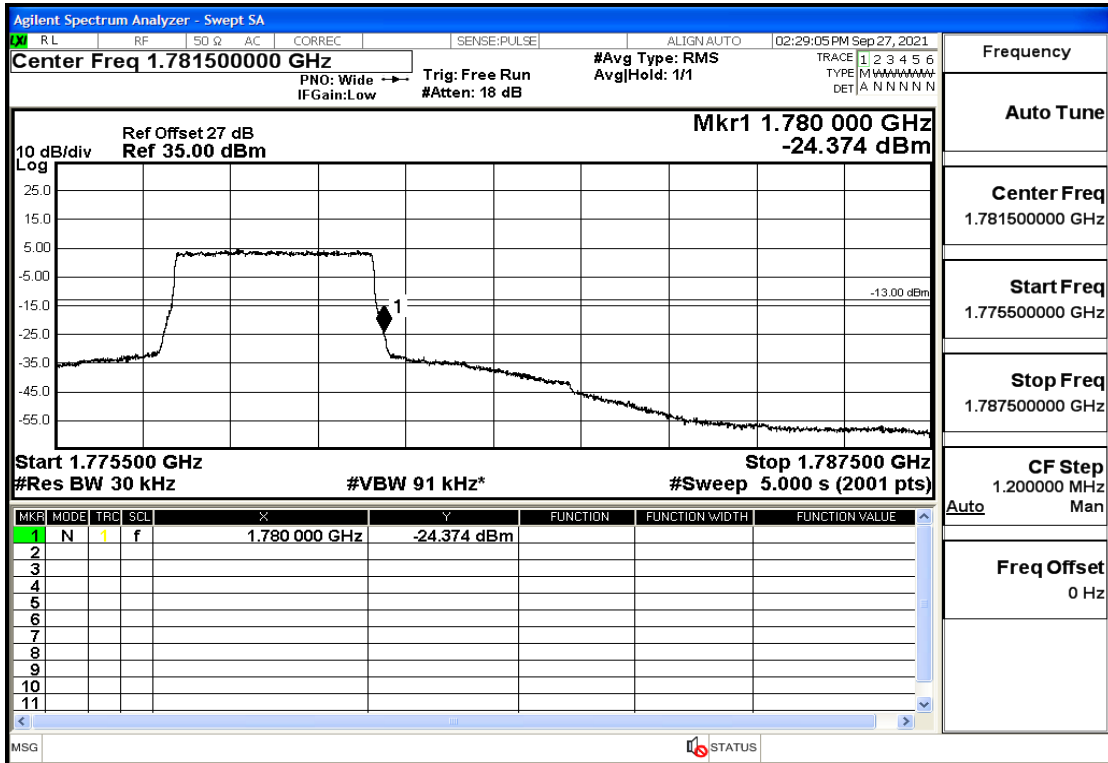

Band66-3-1778.5-QPSK-15#LOW@Pass