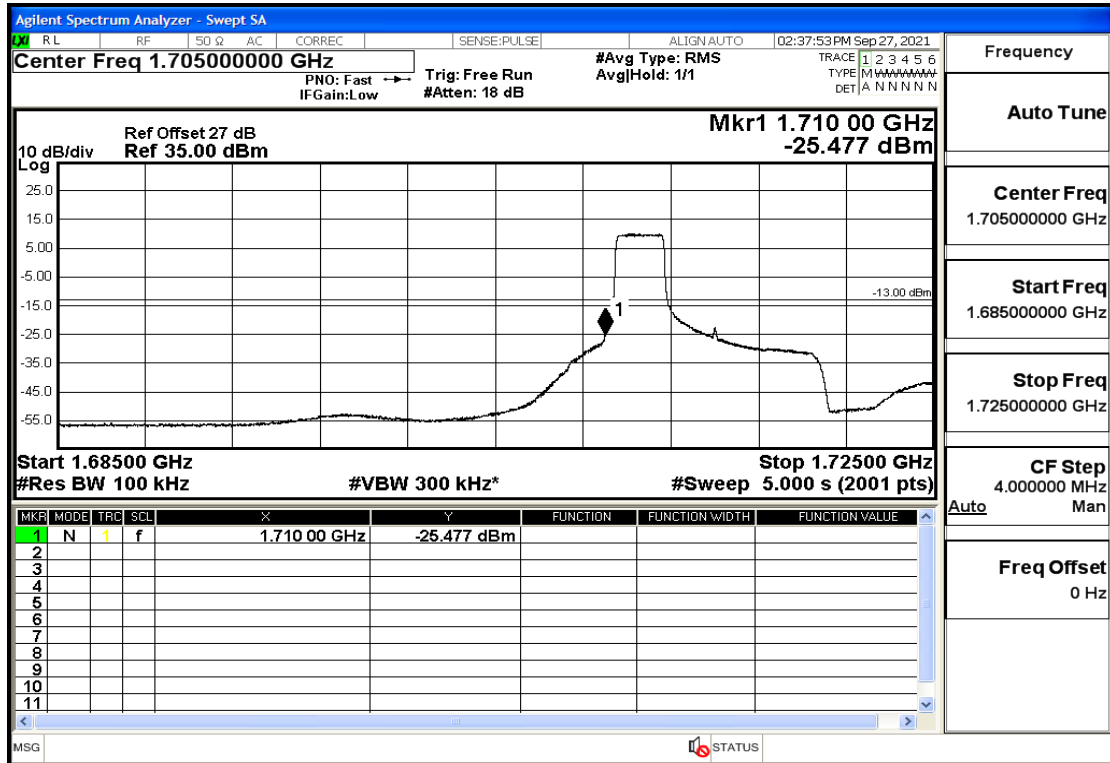

Band66-10-1715-16QAM-12#LOW@Pass