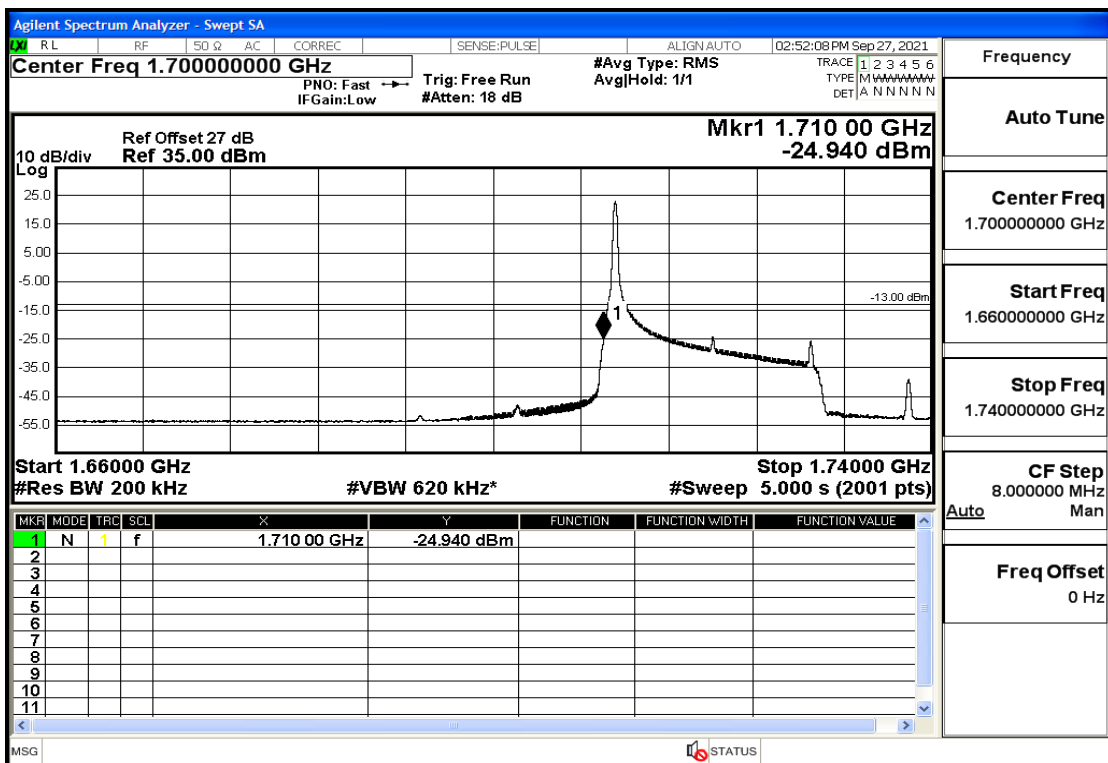

Band66-20-1720-QPSK-1#LOW@Pass