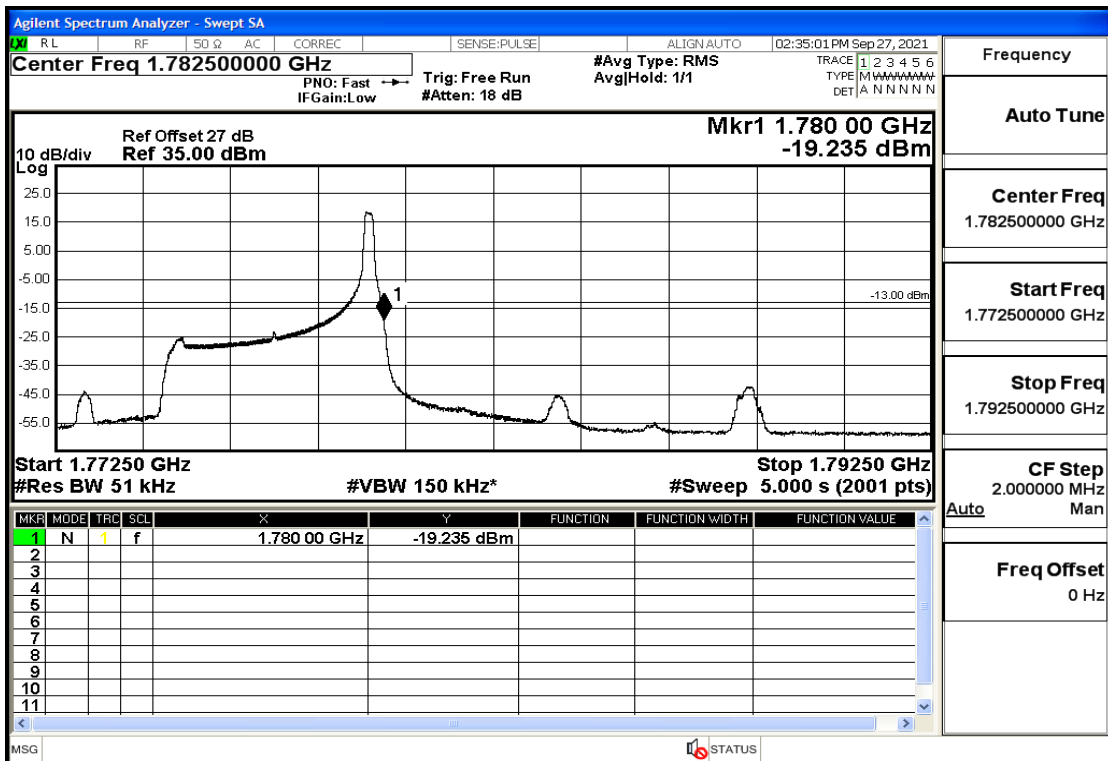

Band66-5-1777.5-QPSK-1#HIGH@Pass