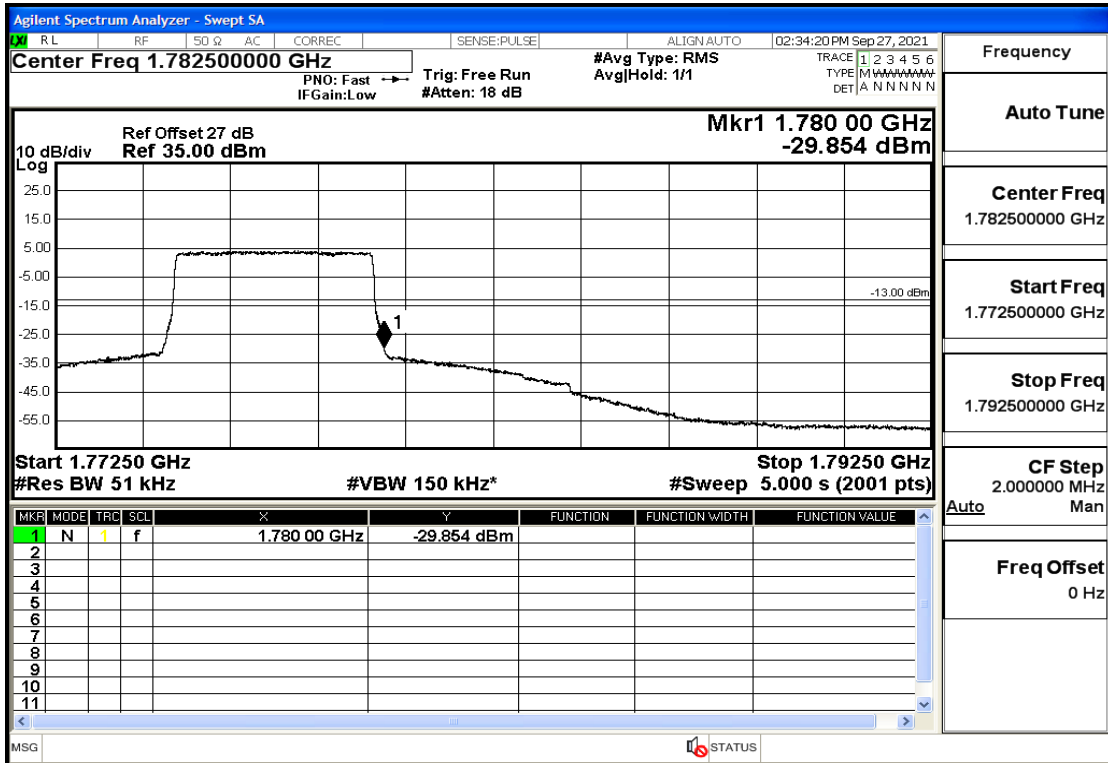

Band66-5-1777.5-QPSK-25#LOW@Pass