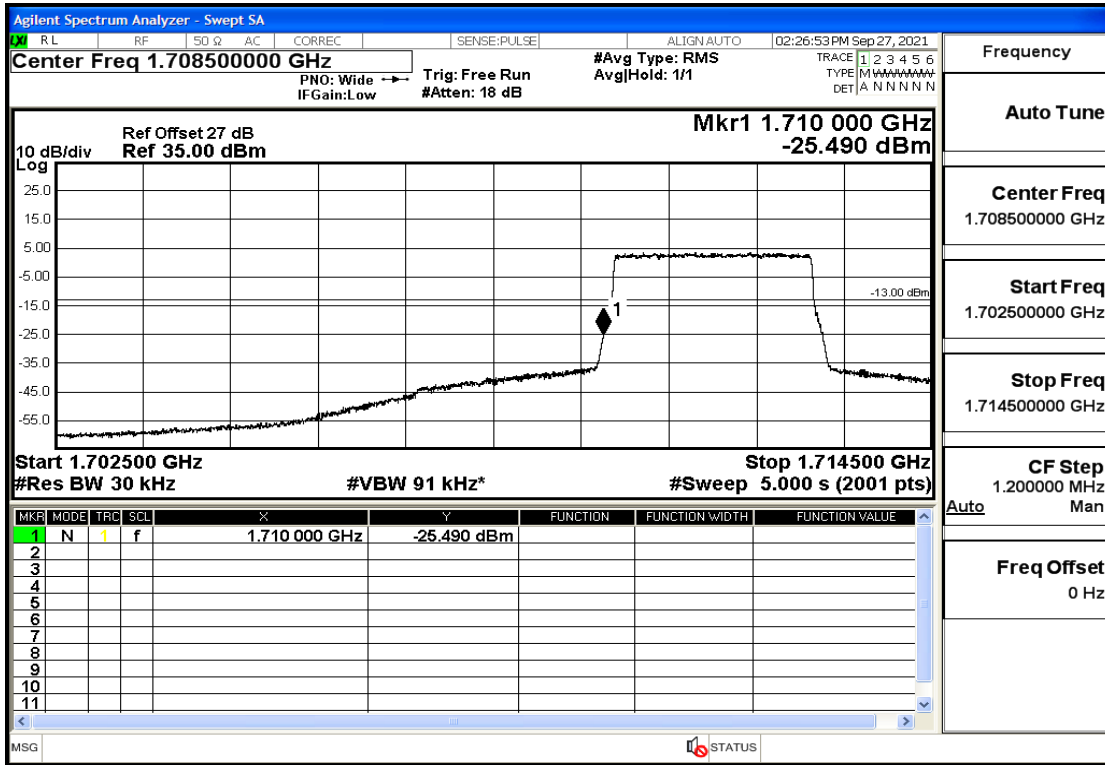

Band66-3-1711.5-16QAM-15#LOW@Pass