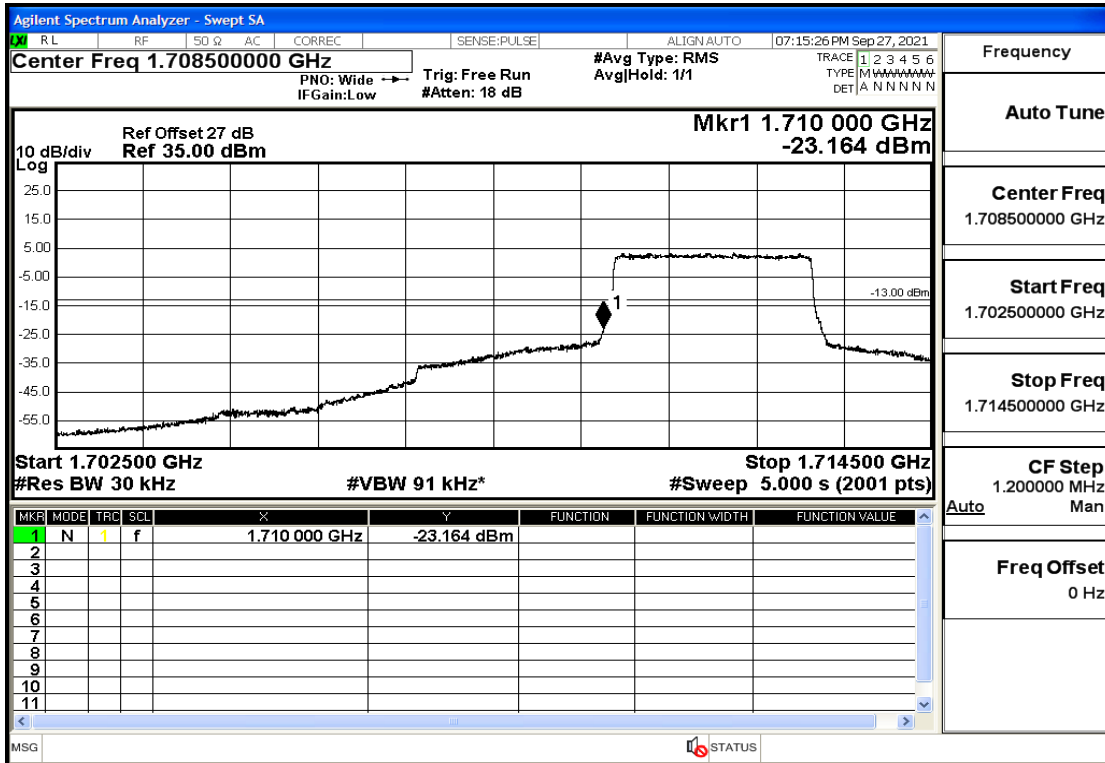

Band66-3-1711.5-QPSK-15#LOW@Pass