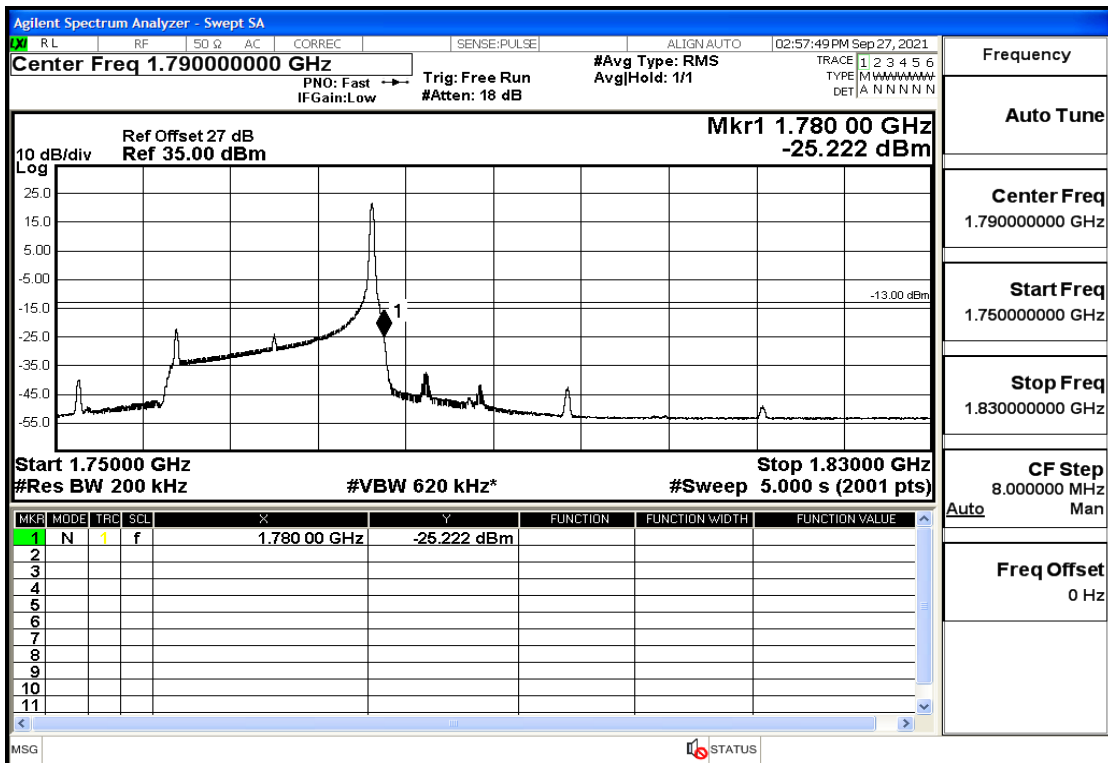

Band66-20-1770-16QAM-1#HIGH@Pass