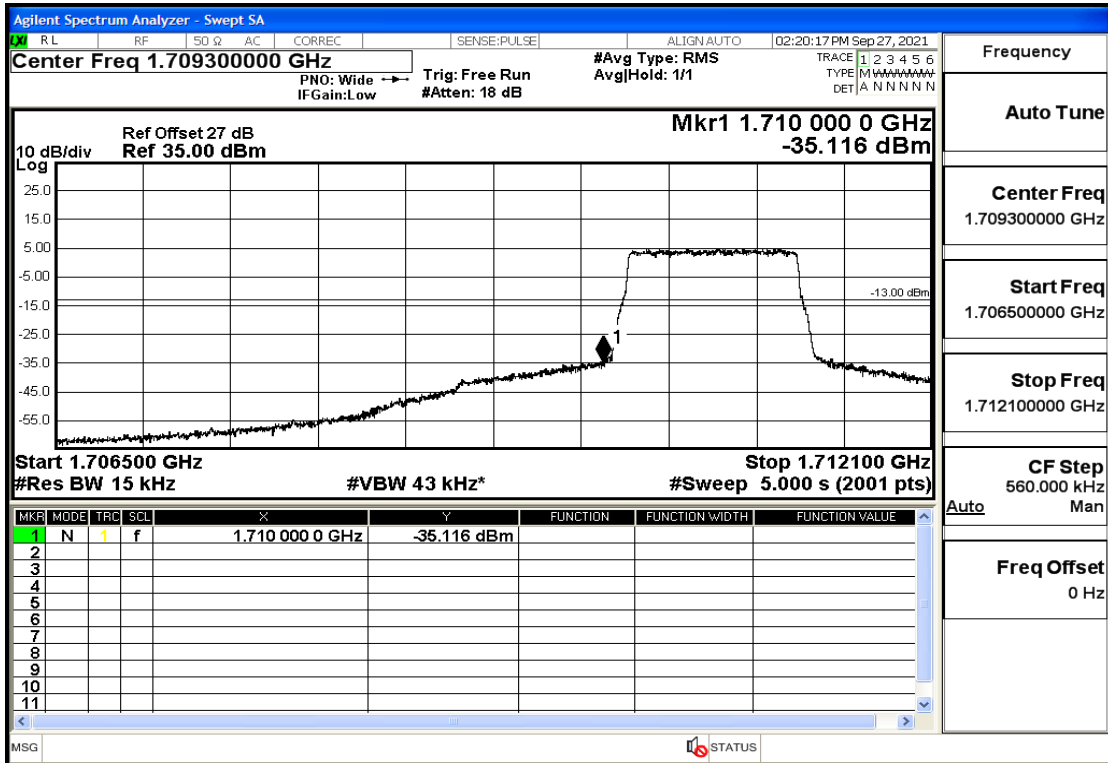

Band66-1.4-1710.7-16QAM-6#LOW@Pass