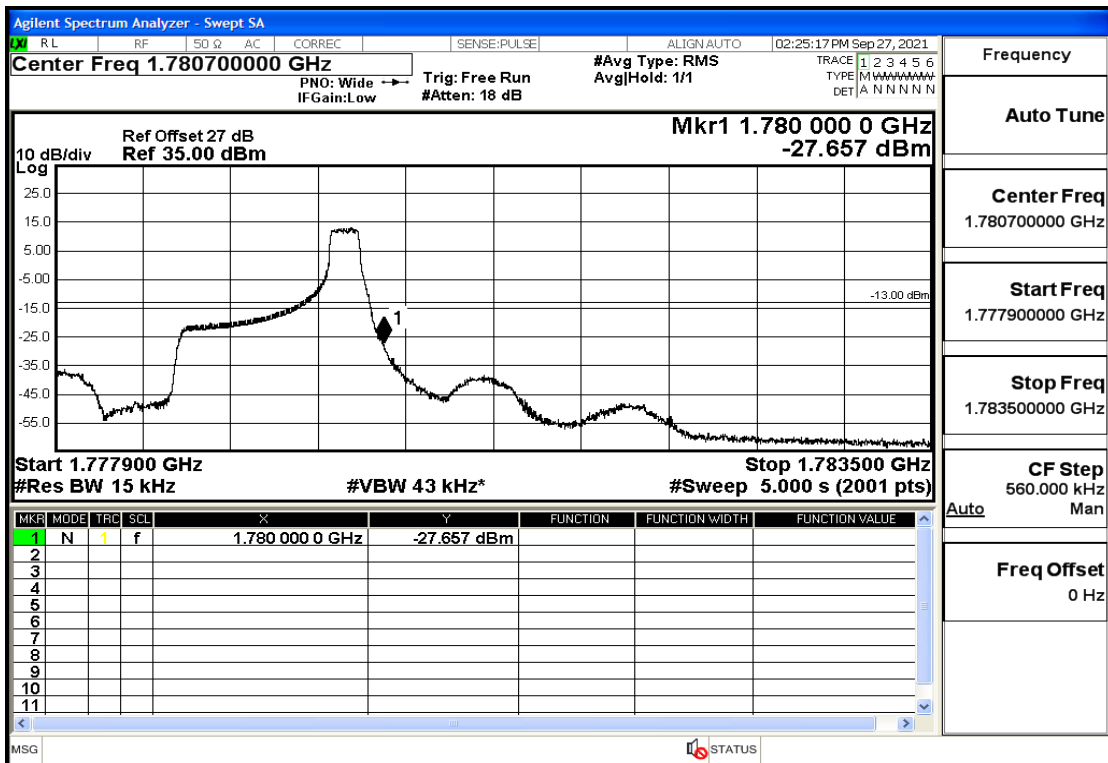

Band66-1.4-1779.3-16QAM-1#HIGH@Pass