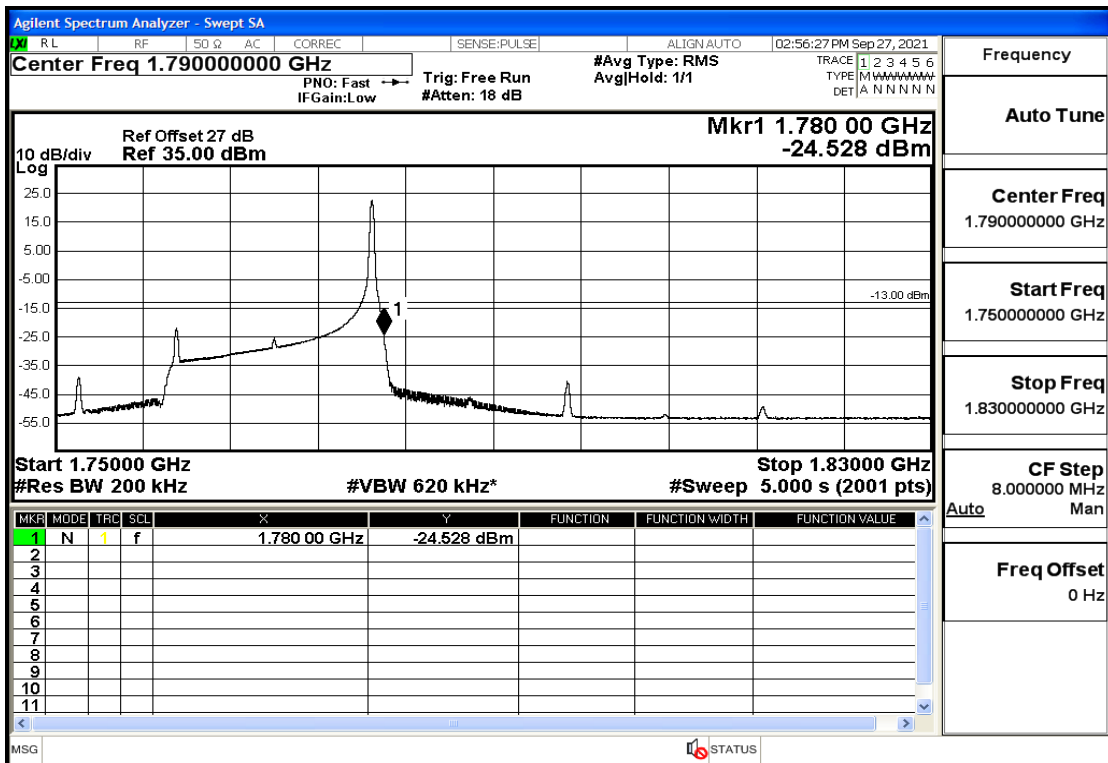

Band66-20-1770-QPSK-1#HIGH@Pass