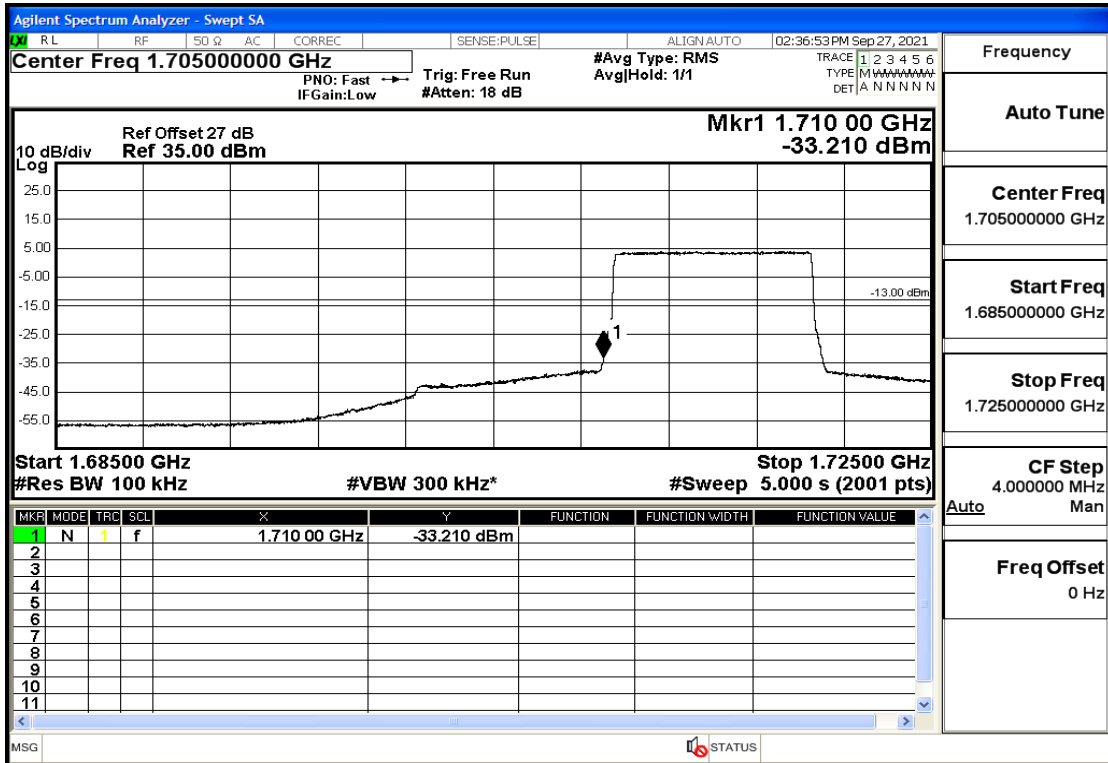

Band66-10-1715-QPSK-50#LOW@Pass