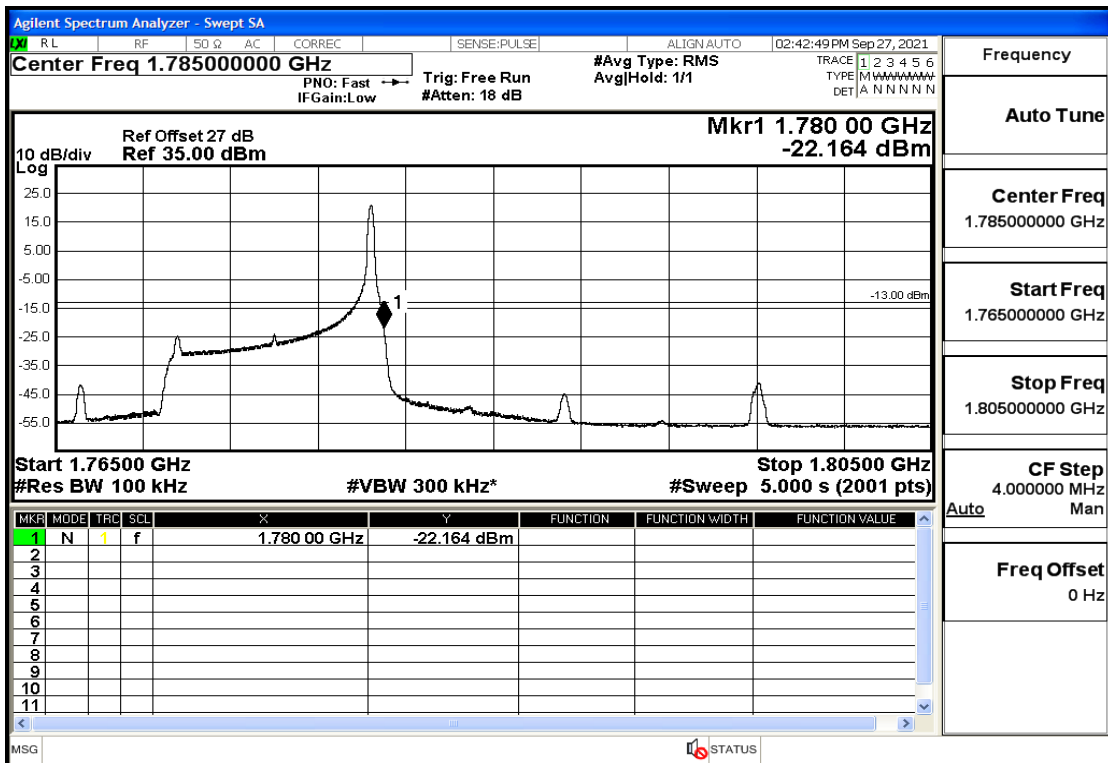

Band66-10-1775-QPSK-1#HIGH@Pass