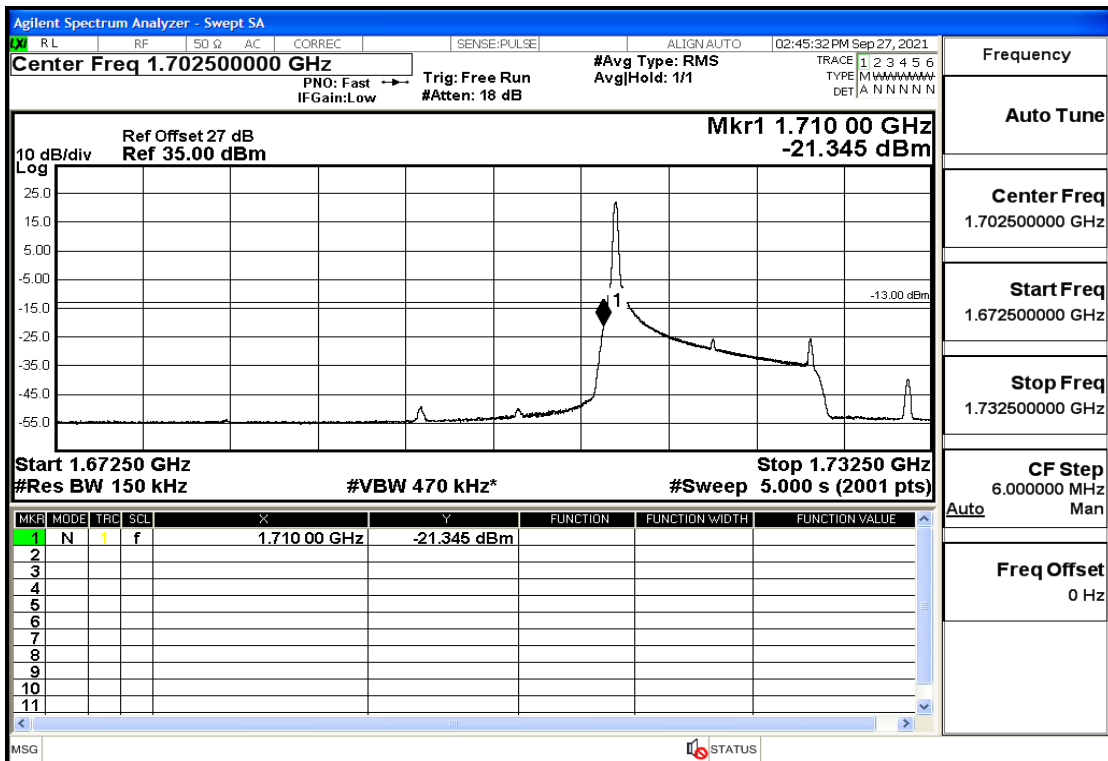

Band66-15-1717.5-QPSK-1#LOW@Pass