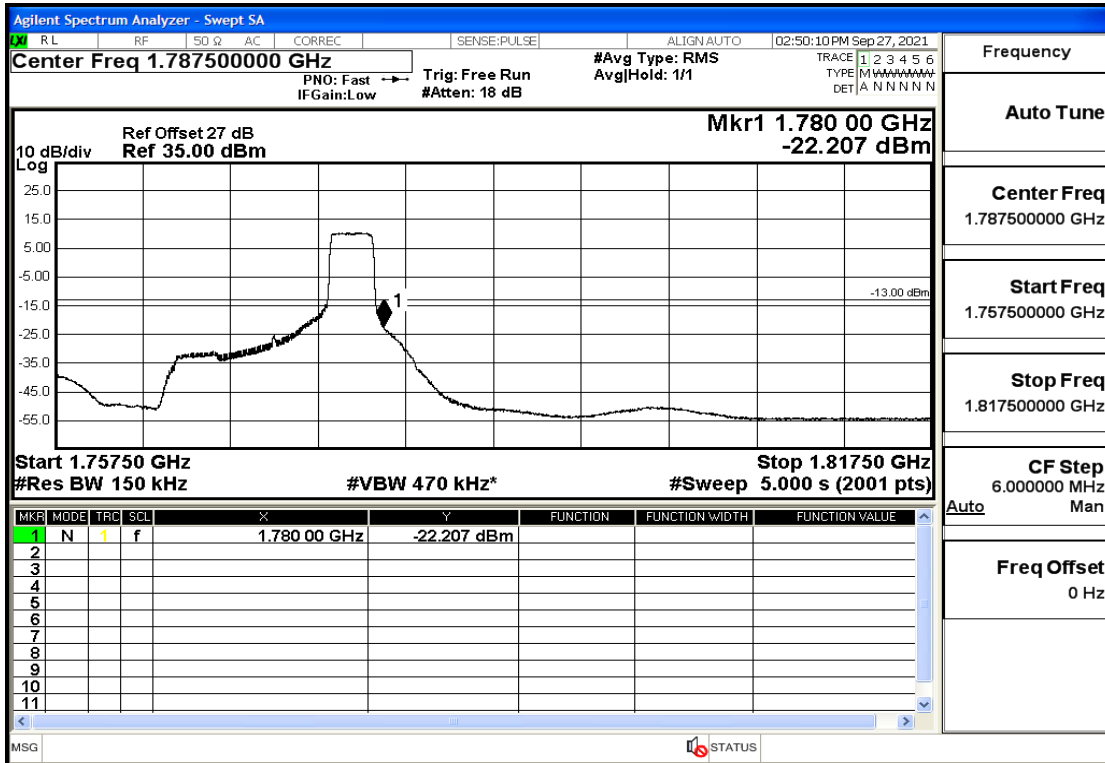

Band66-15-1772.5-16QAM-16#HIGH@Pass