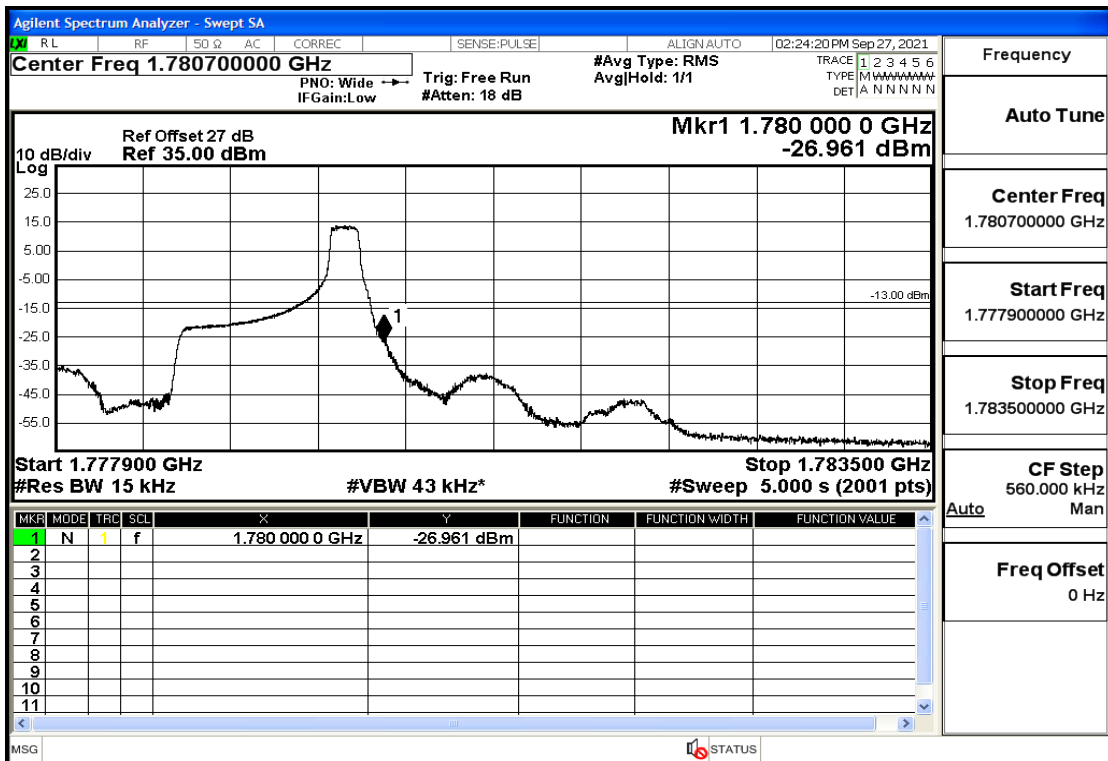

Band66-1.4-1779.3-QPSK-1#HIGH@Pass