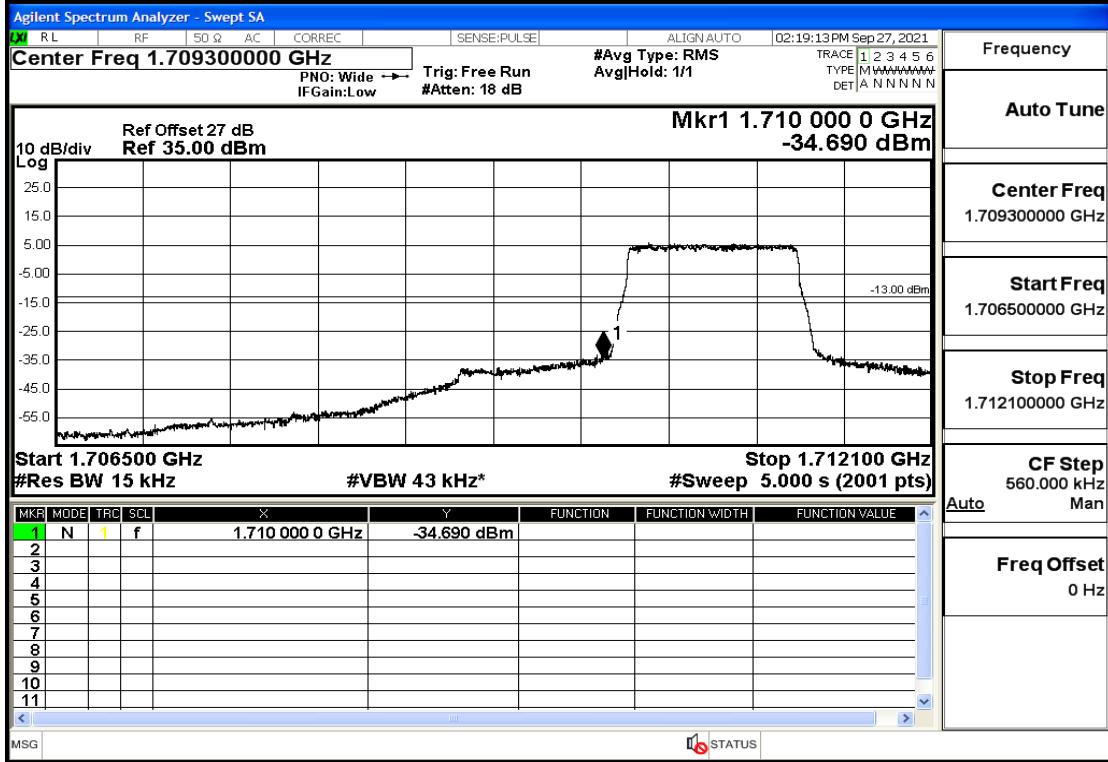

Band66-1.4-1710.7-QPSK-6#LOW@Pass