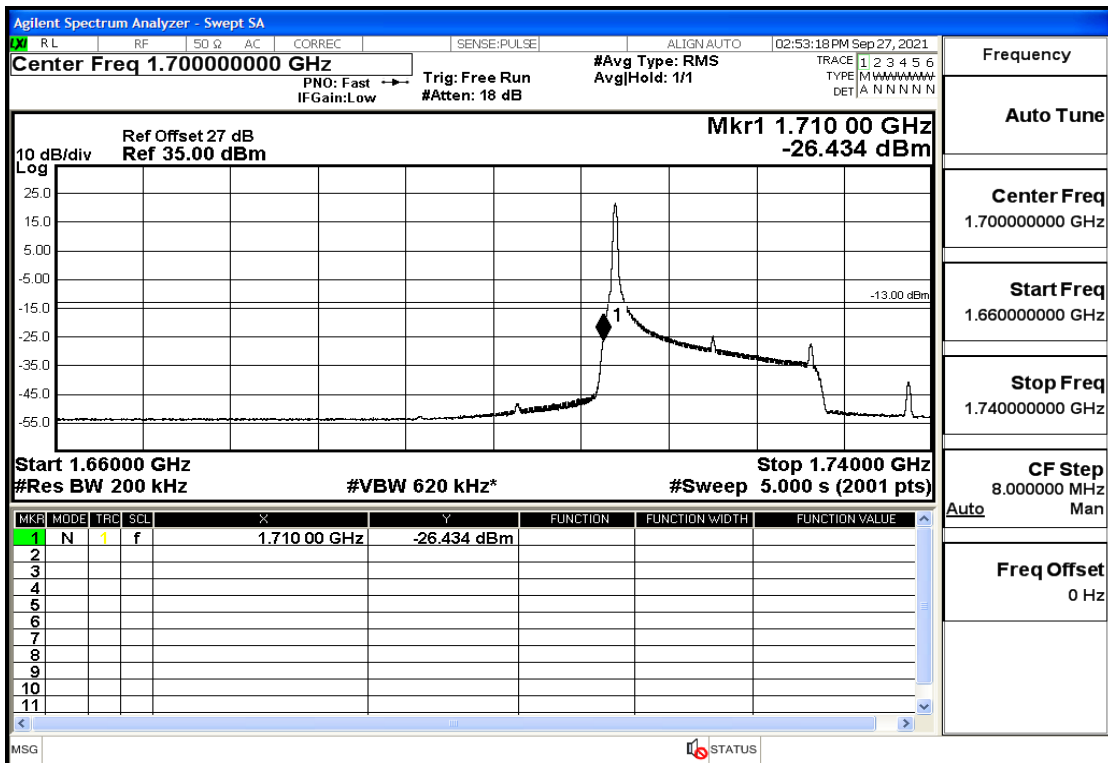

Band66-20-1720-16QAM-1#LOW@Pass