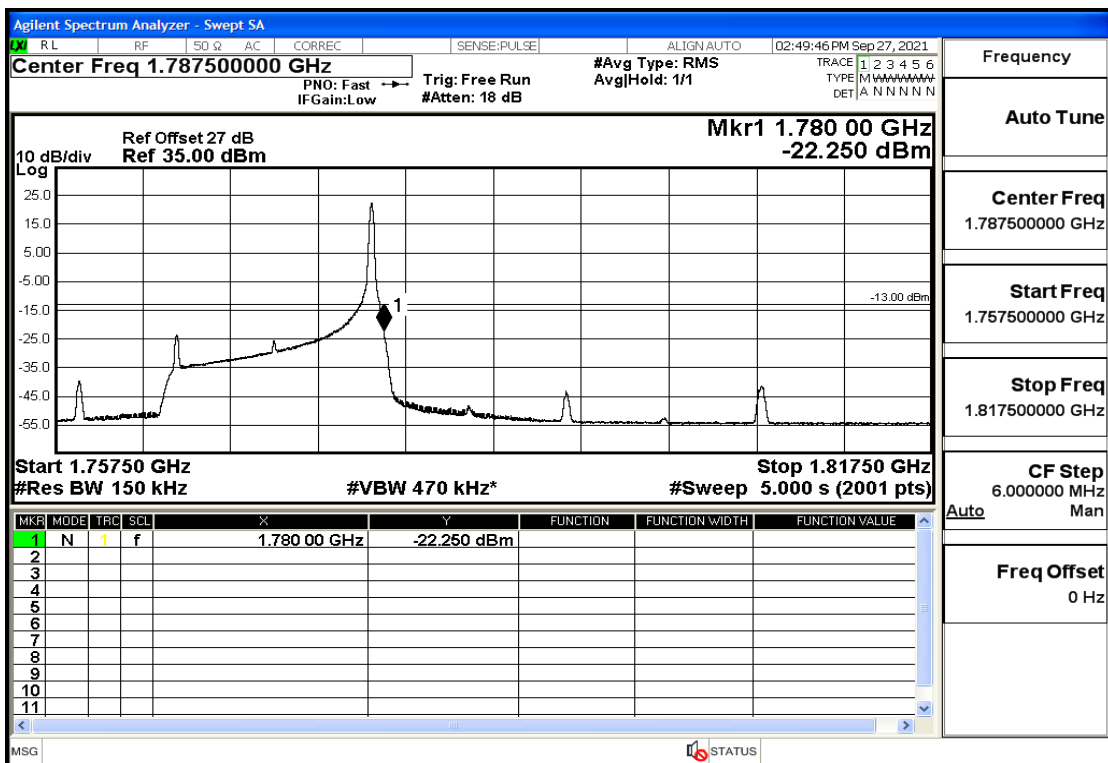

Band66-15-1772.5-QPSK-1#HIGH@Pass