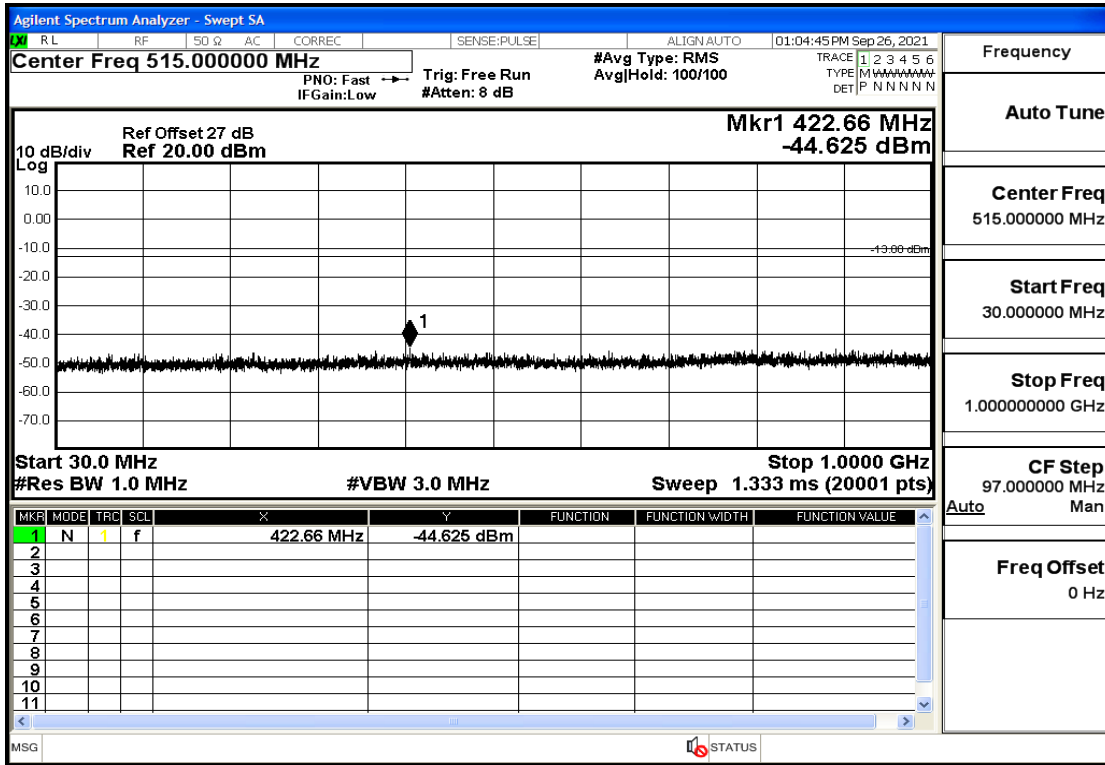

OB66-3-1778.5-QPSK-15#0@30mHz-1GHz@Pass