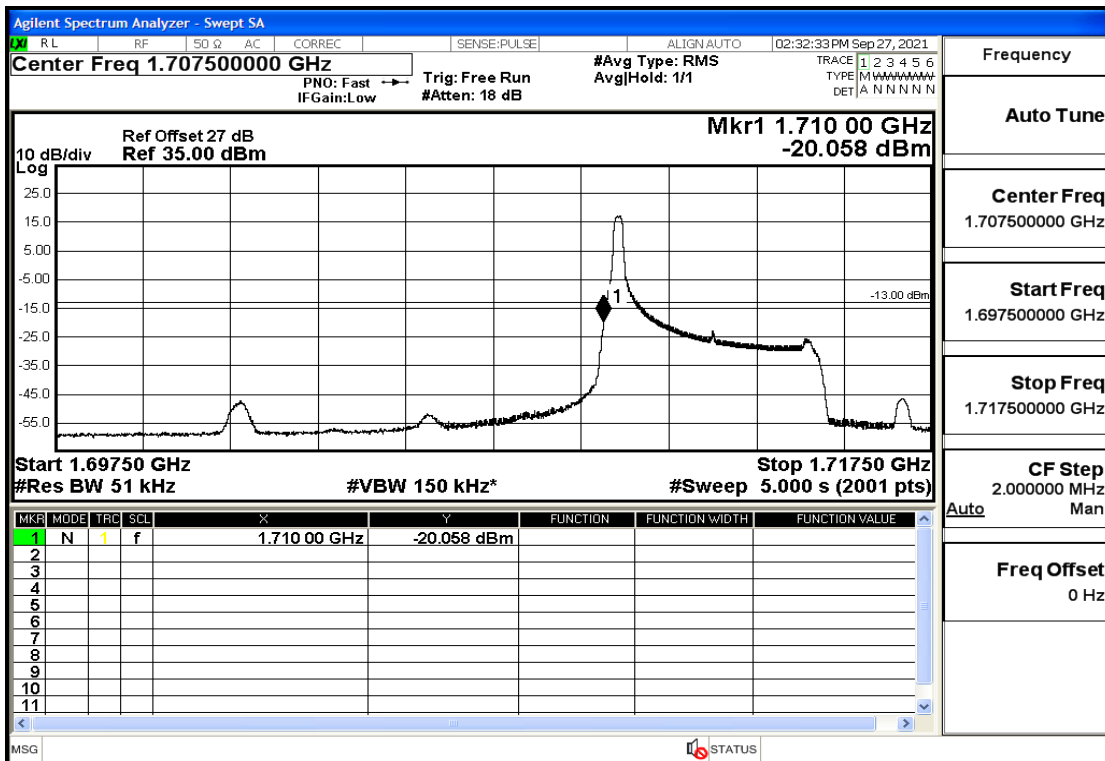

Band66-5-1712.5-16QAM-1#LOW@Pass