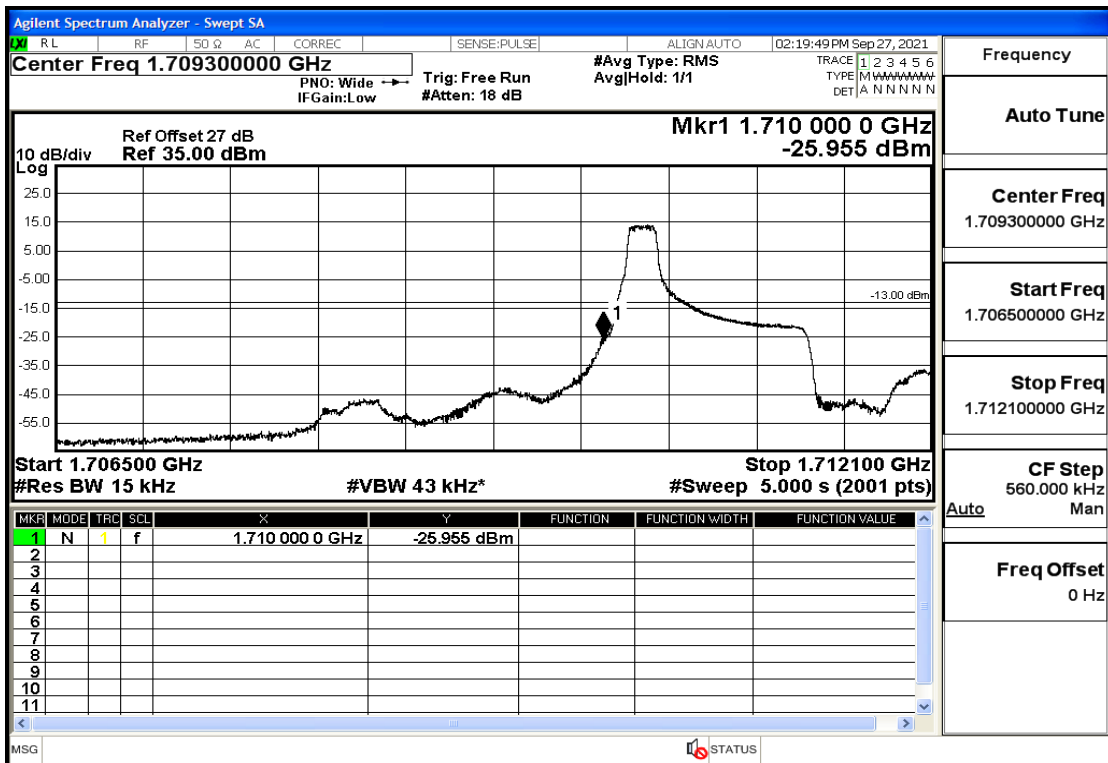

Band66-1.4-1710.7-QPSK-1#LOW@Pass