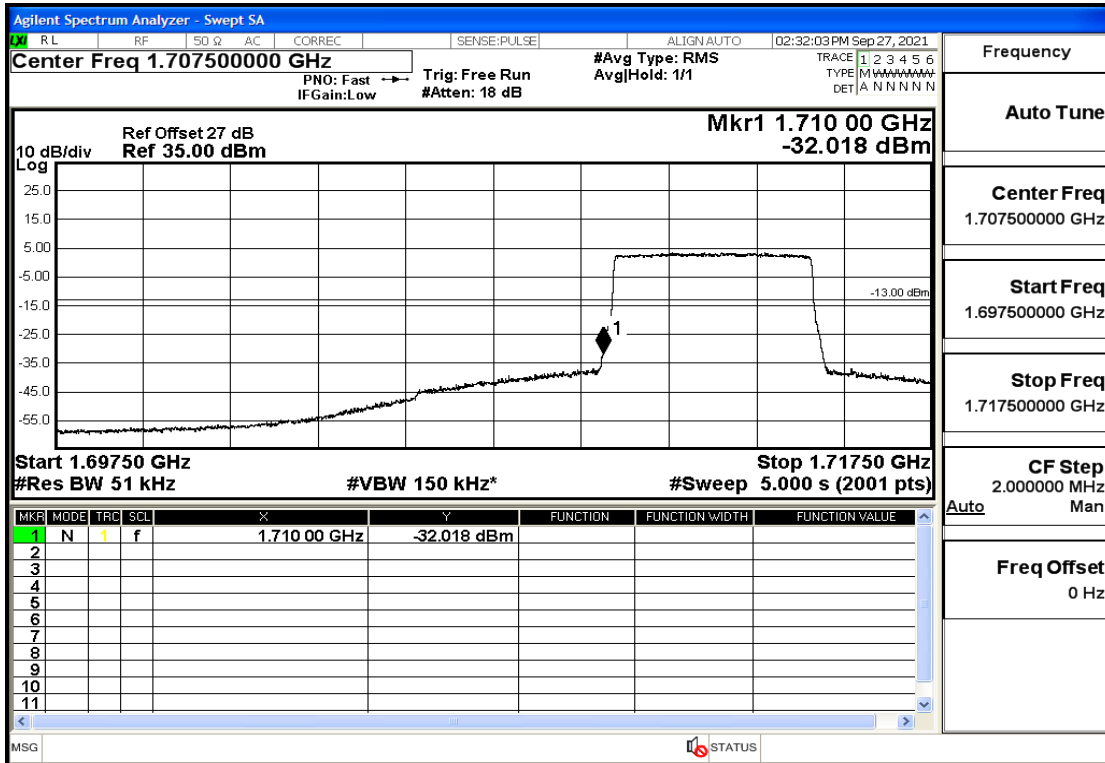

Band66-5-1712.5-16QAM-25#LOW@Pass