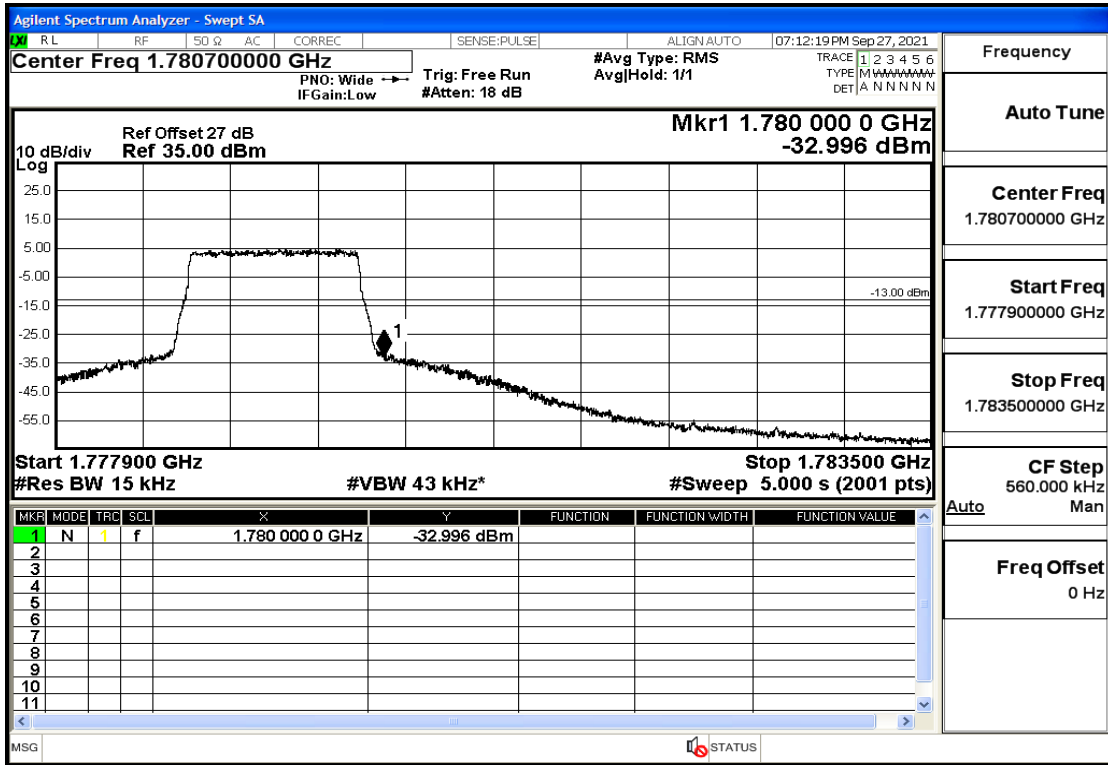

Band66-1.4-1779.3-16QAM-6#LOW@Pass