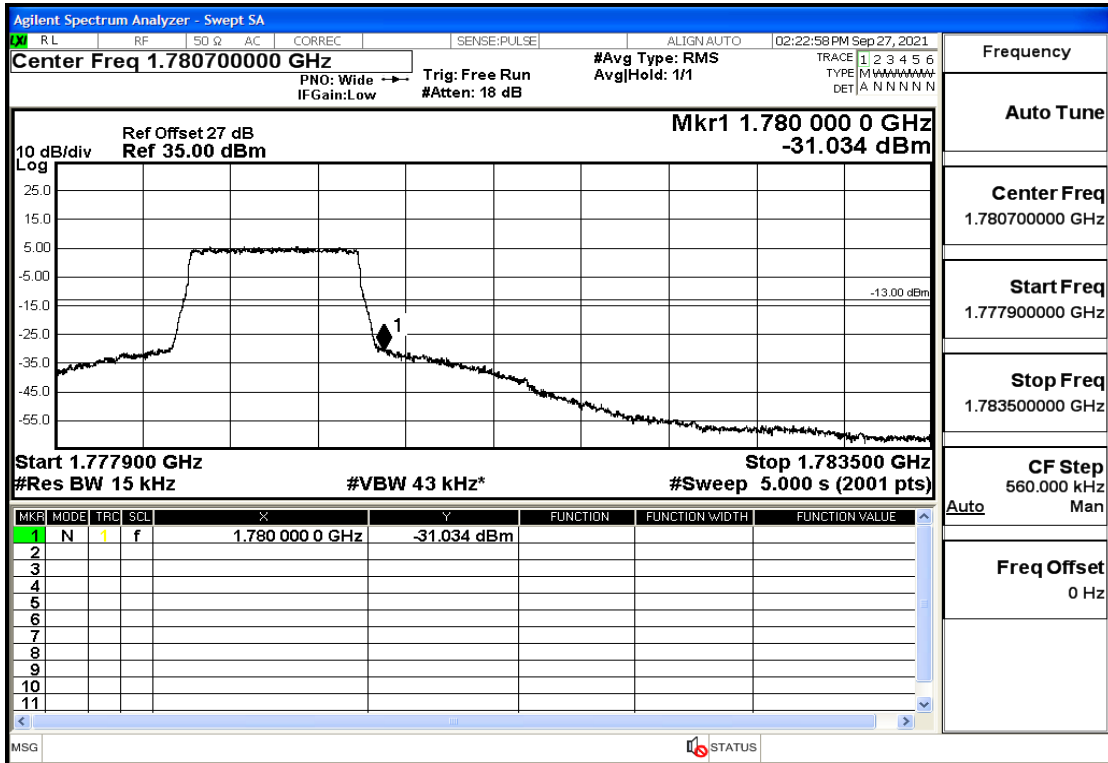

Band66-1.4-1779.3-QPSK-6#LOW@Pass