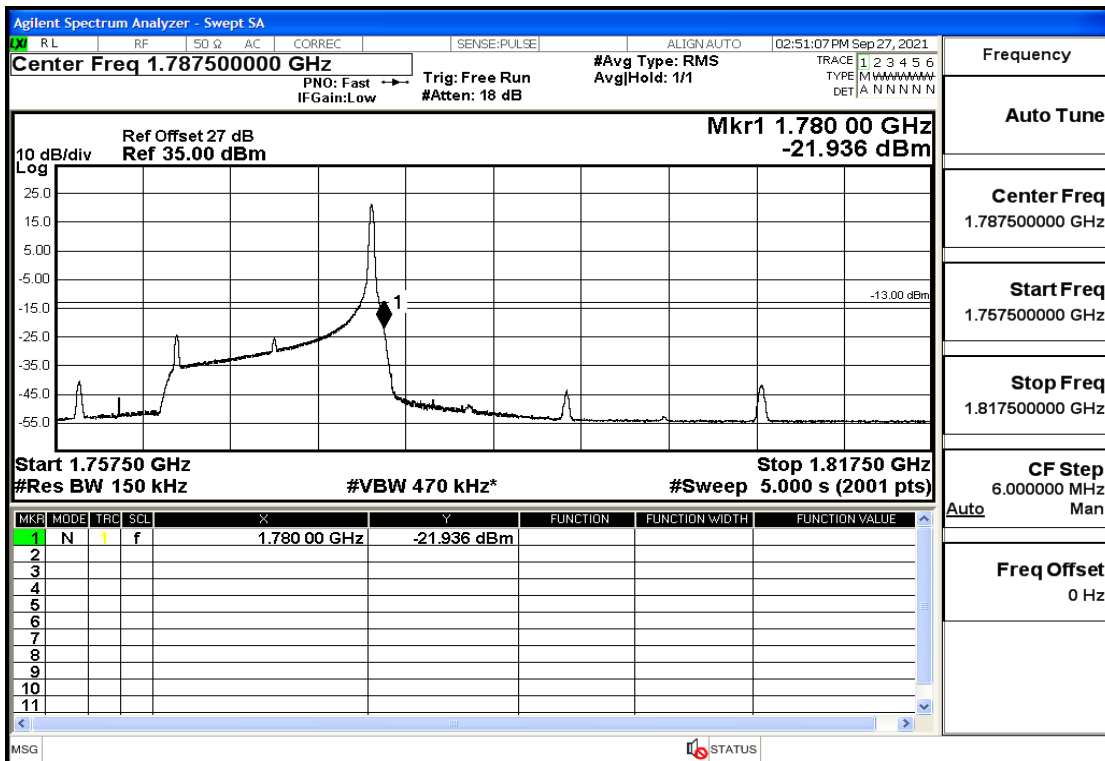

Band66-15-1772.5-16QAM-1#HIGH@Pass