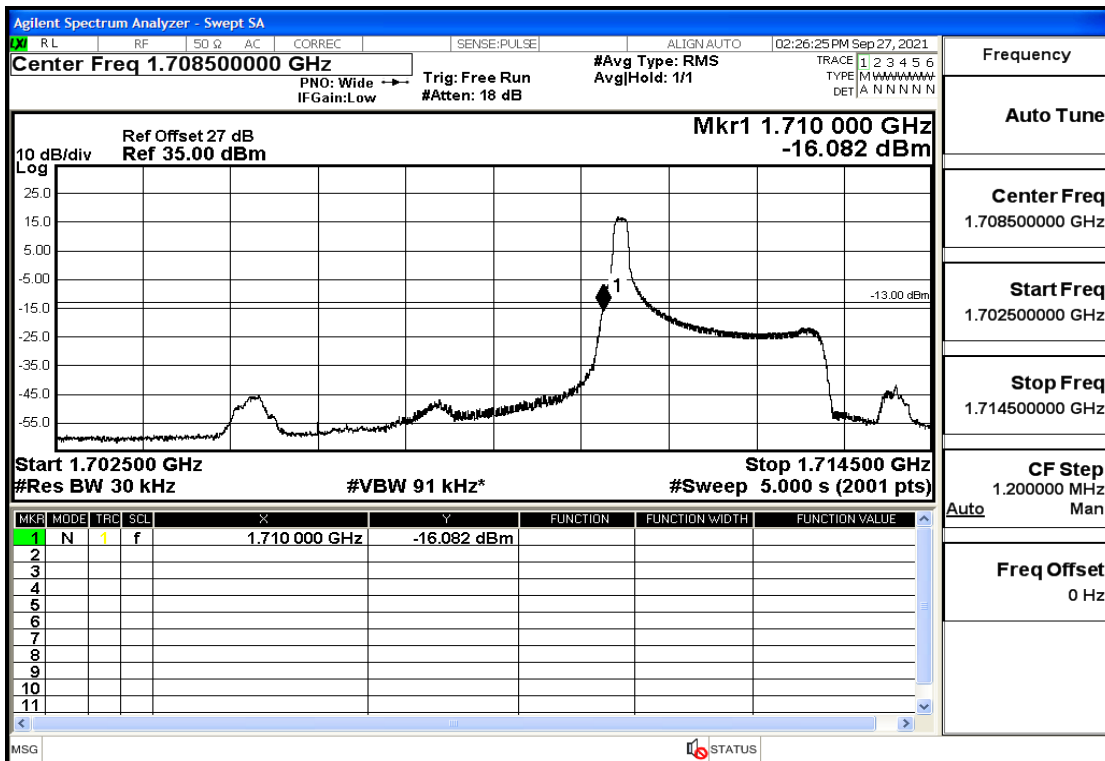

Band66-3-1711.5-QPSK-1#LOW@Pass