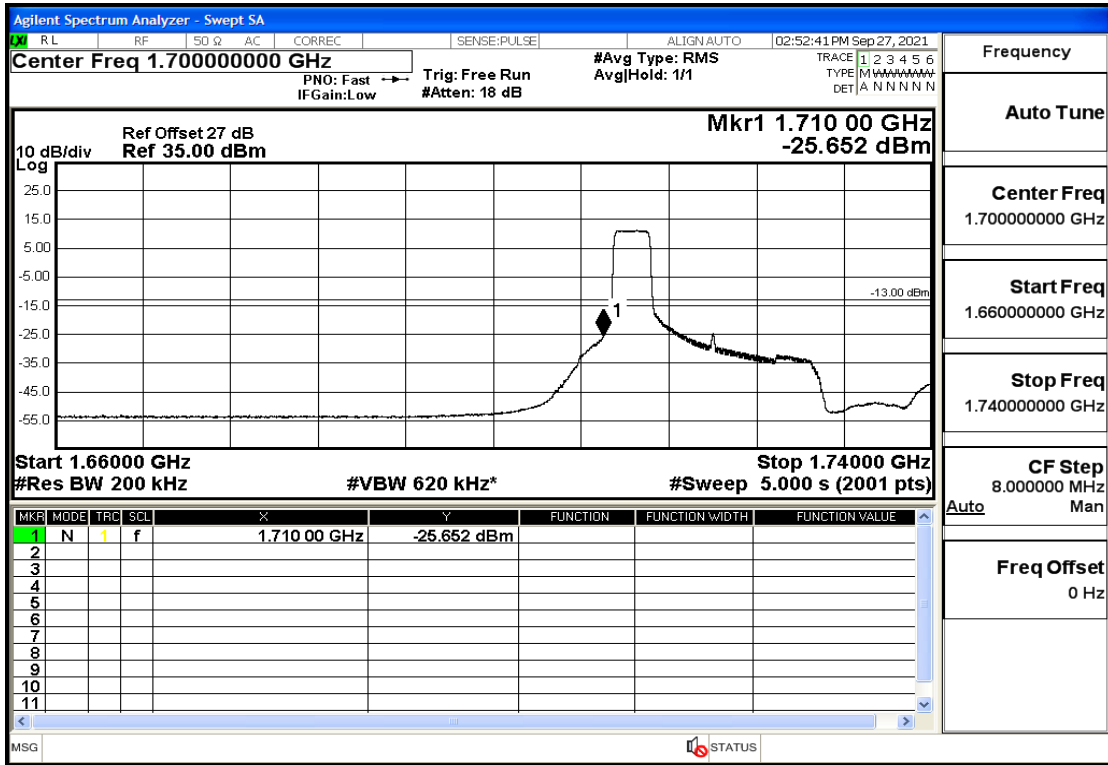

Band66-20-1720-16QAM-18#LOW@Pass