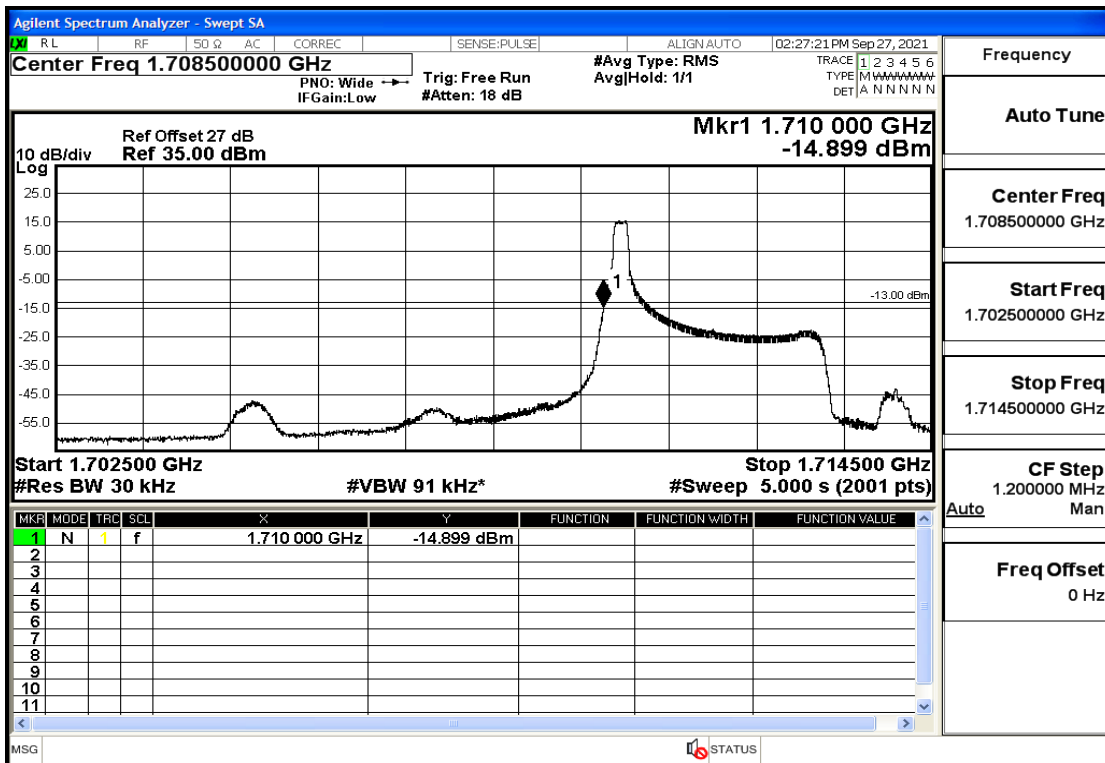

Band66-3-1711.5-16QAM-1#LOW@Pass