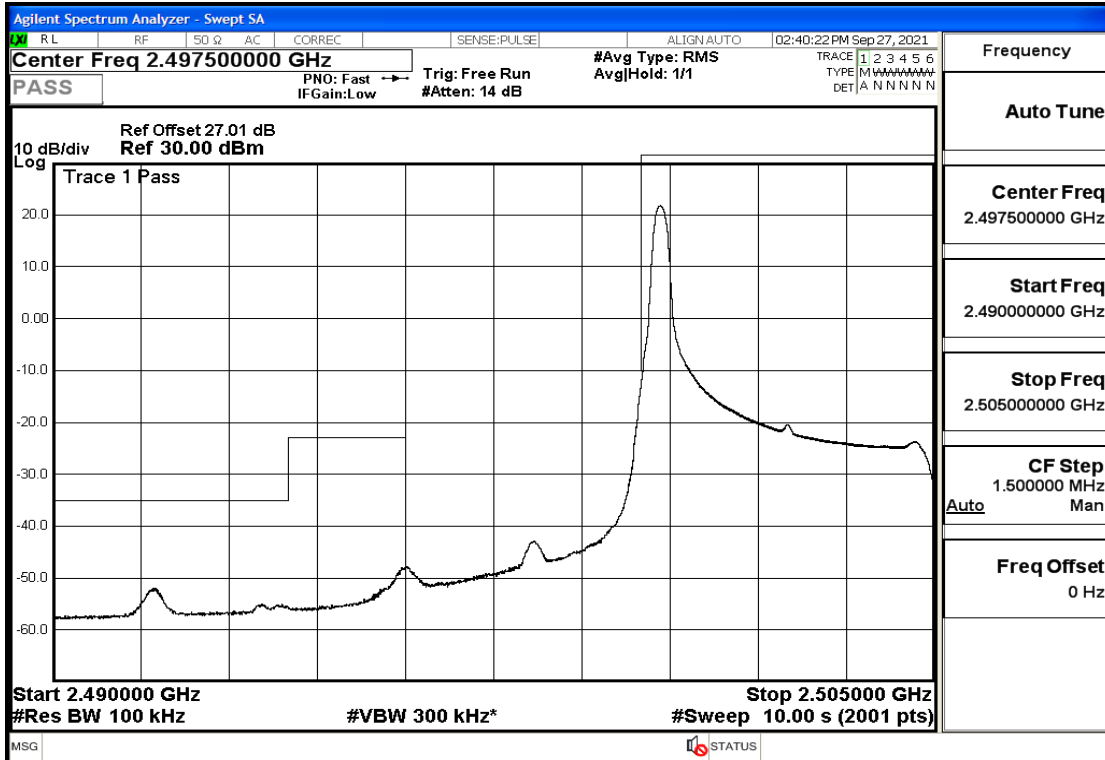

Band7-5-2502.5-QPSK-1#LOW@Pass