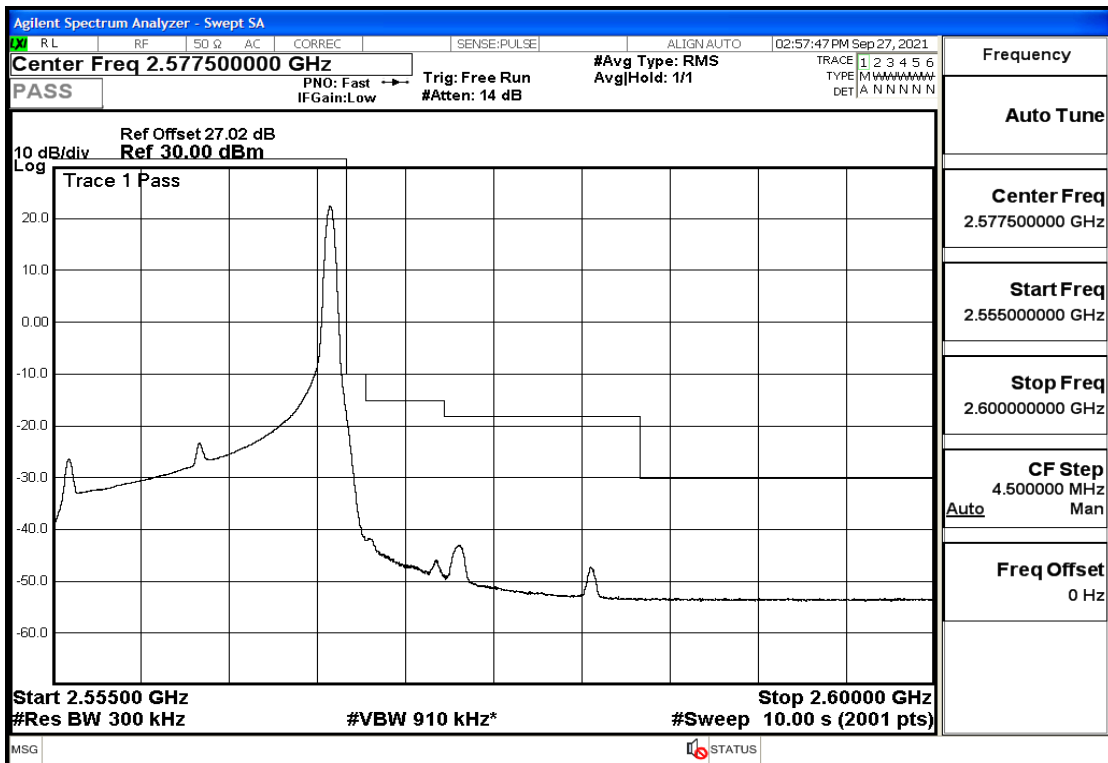

Band7-15-2562.5-16QAM-1#HIGH@Pass