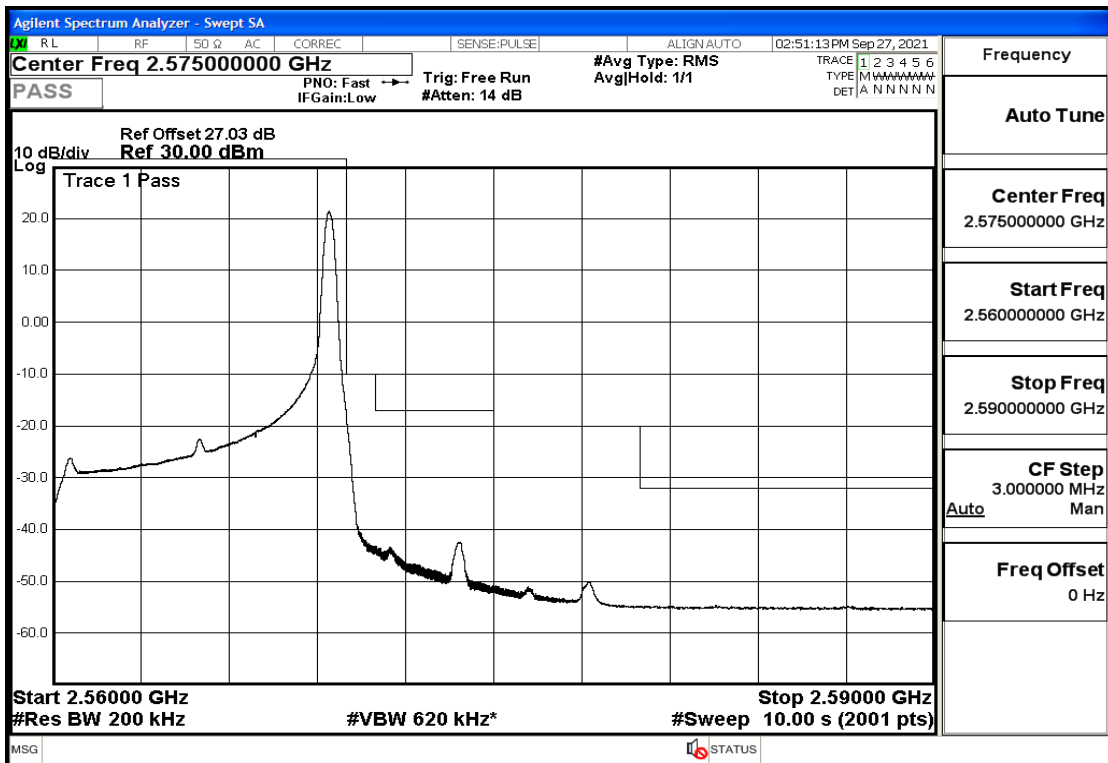

Band7-10-2565-16QAM-1#HIGH@Pass