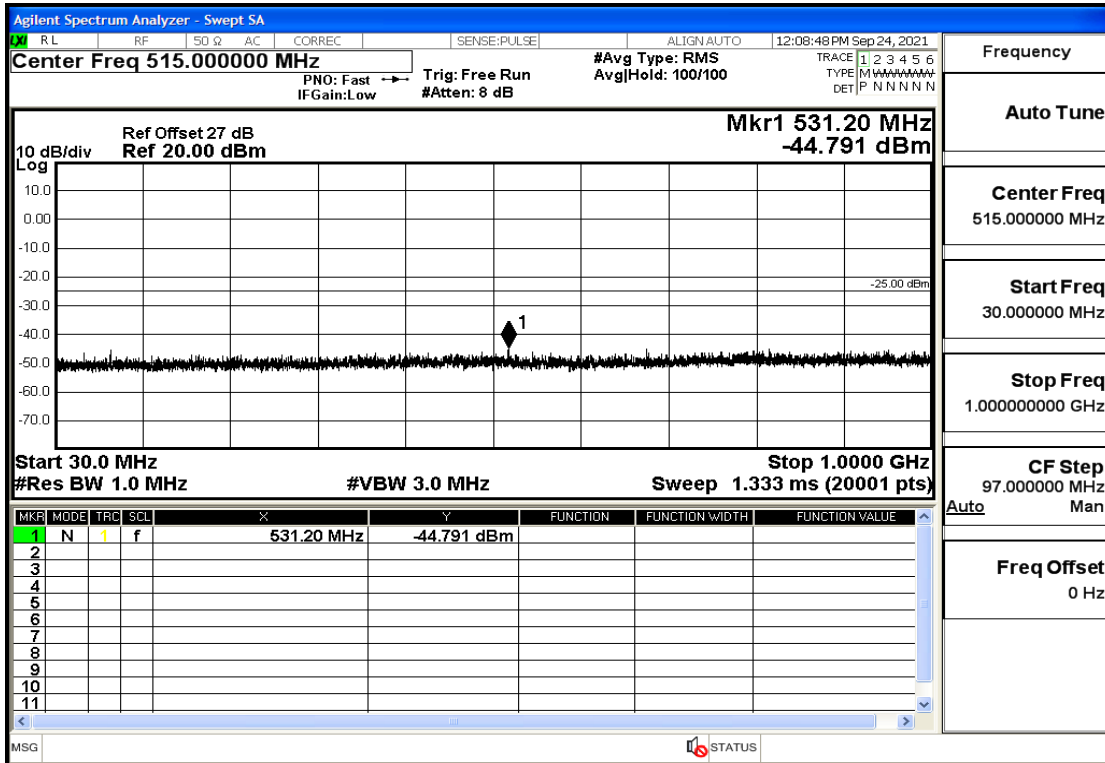

OB7-5-2502.5-QPSK-1#24@30mHz-1GHz@Pass