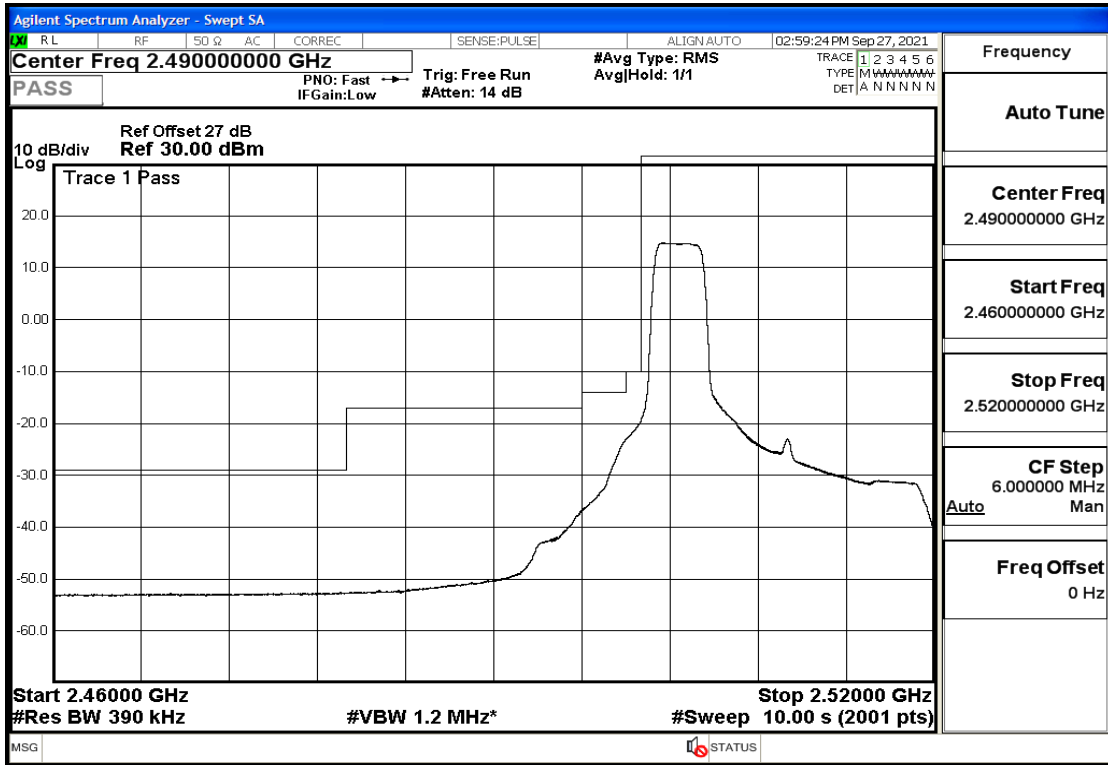

Band7-20-2510-16QAM-18#LOW@Pass