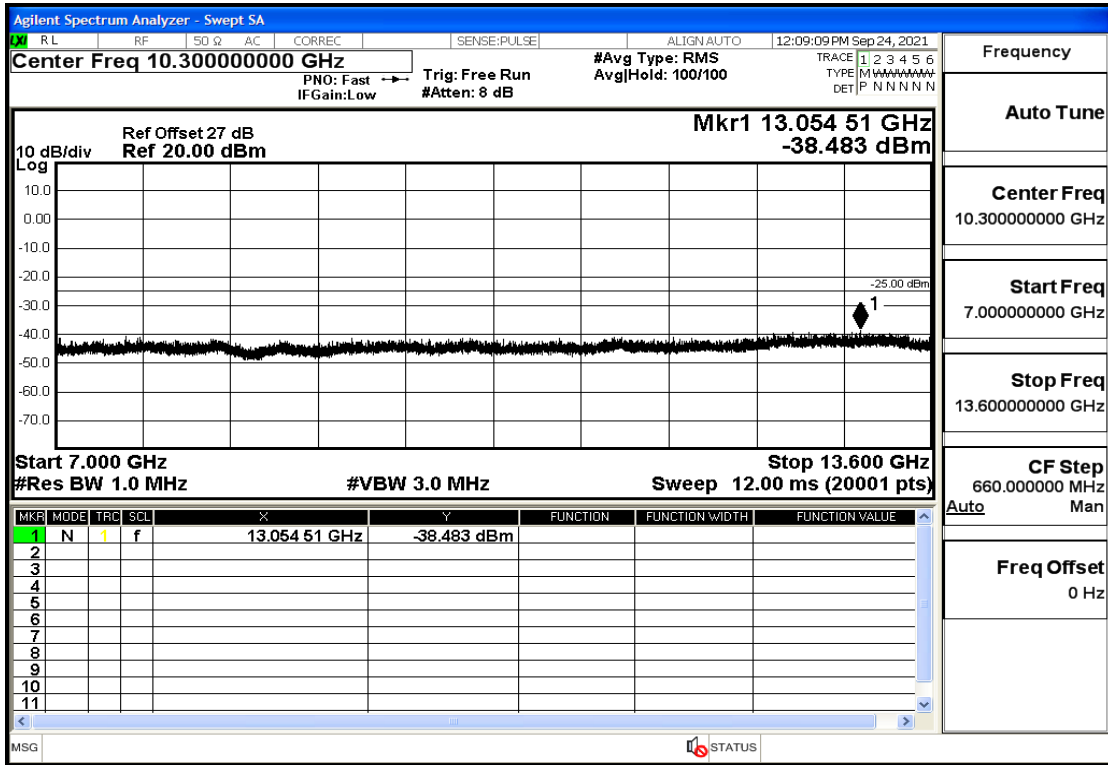

OB7-5-2502.5-QPSK-1#24@7GHz-13.6GHz@Pass