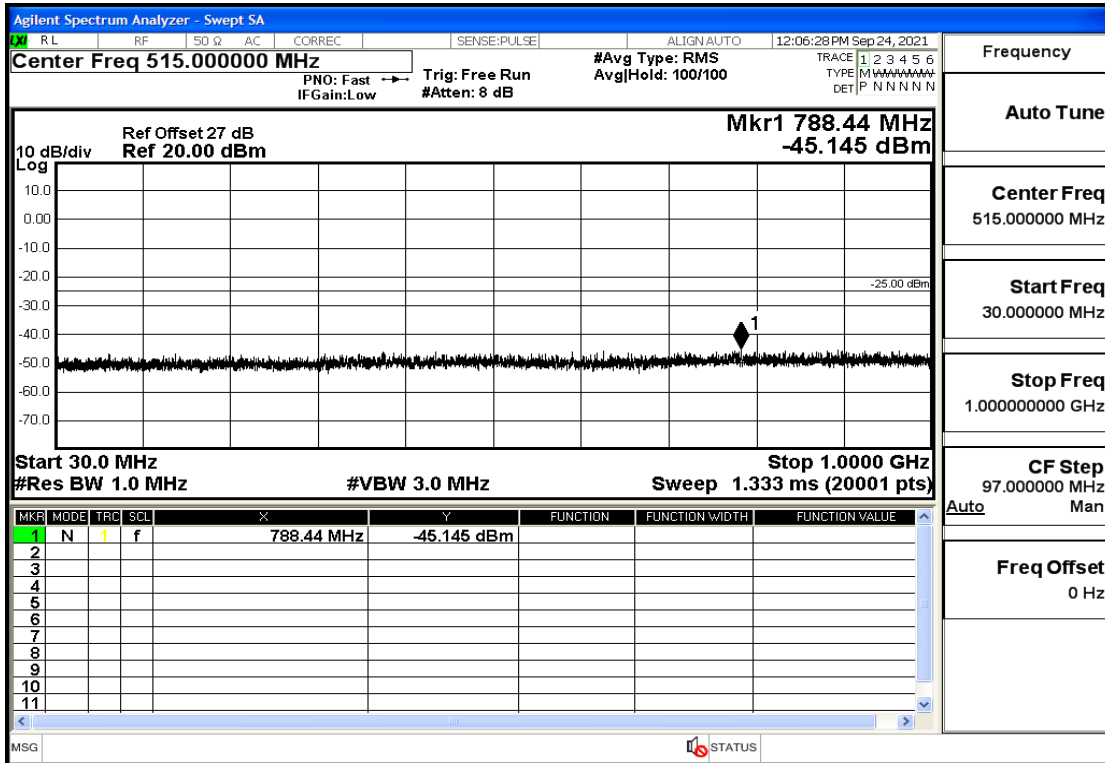

OB7-5-2502.5-QPSK-25#0@30mHz-1GHz@Pass