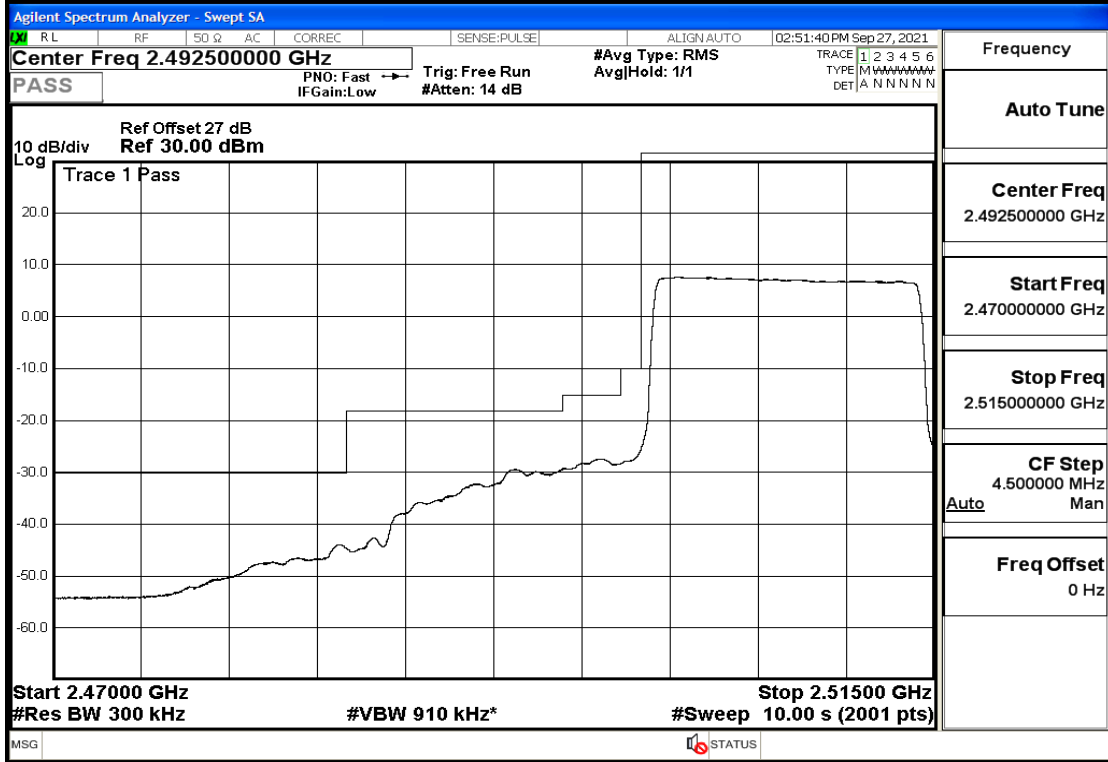

Band7-15-2507.5-QPSK-75#LOW@Pass