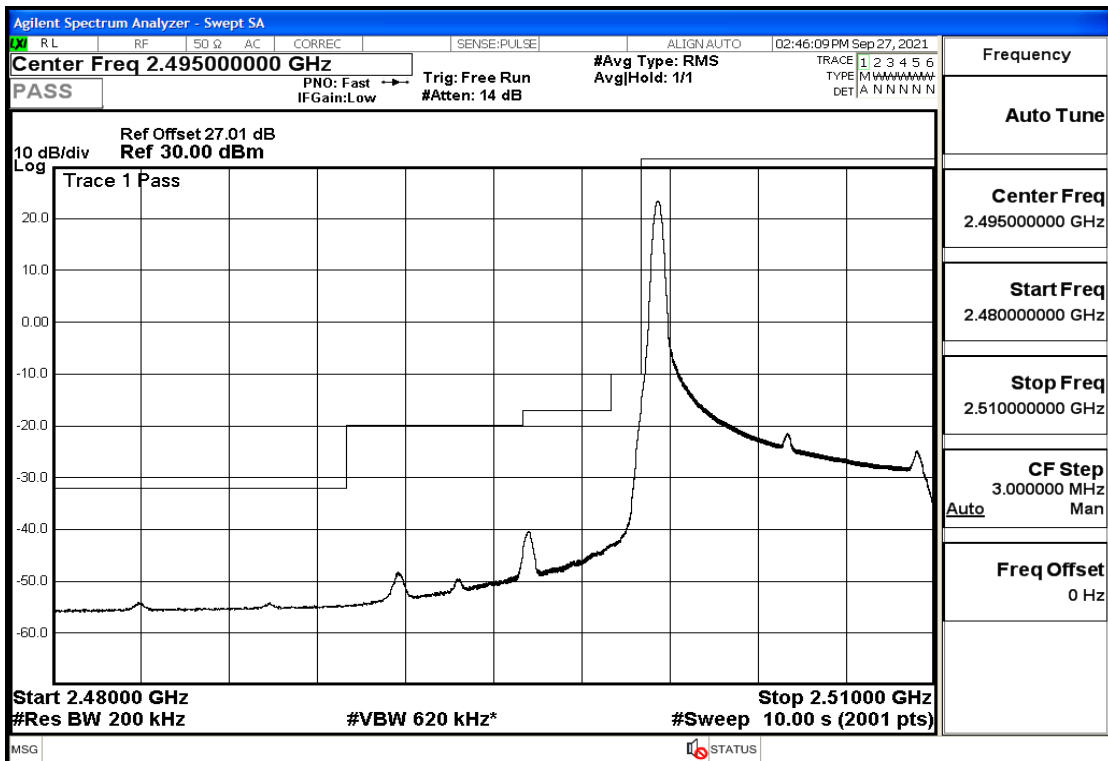

Band7-10-2505-QPSK-1#LOW@Pass