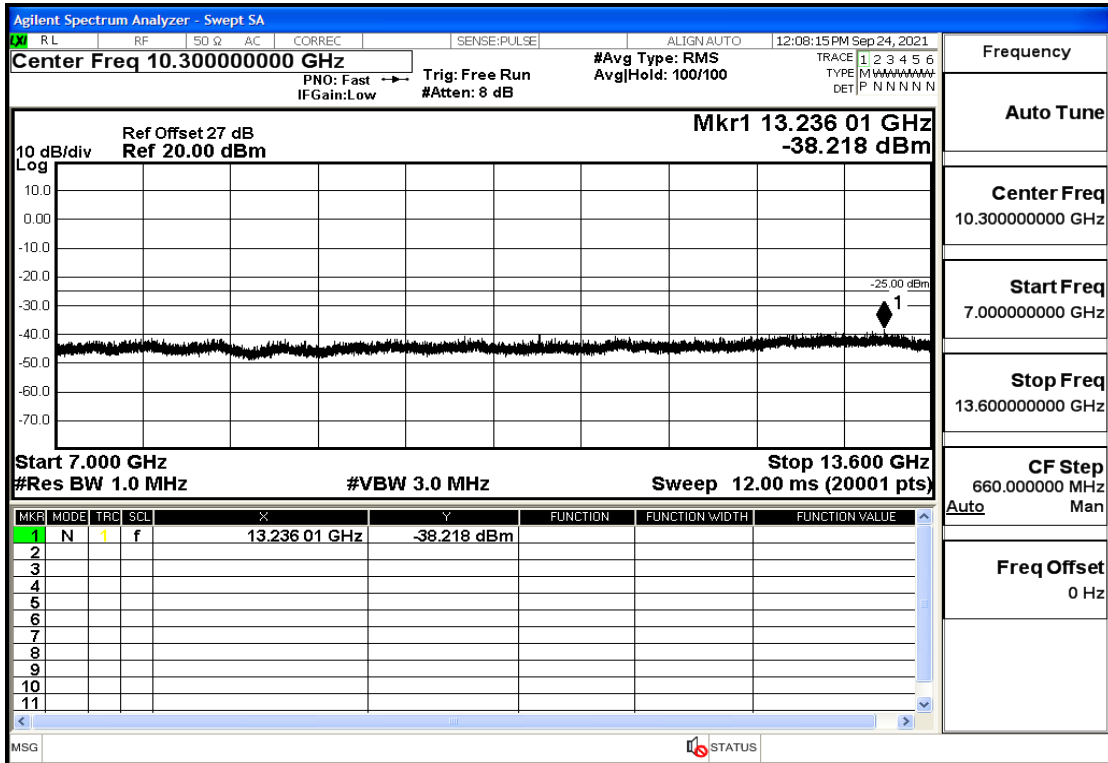

OB7-5-2502.5-QPSK-1#0@7GHz-13.6GHz@Pass