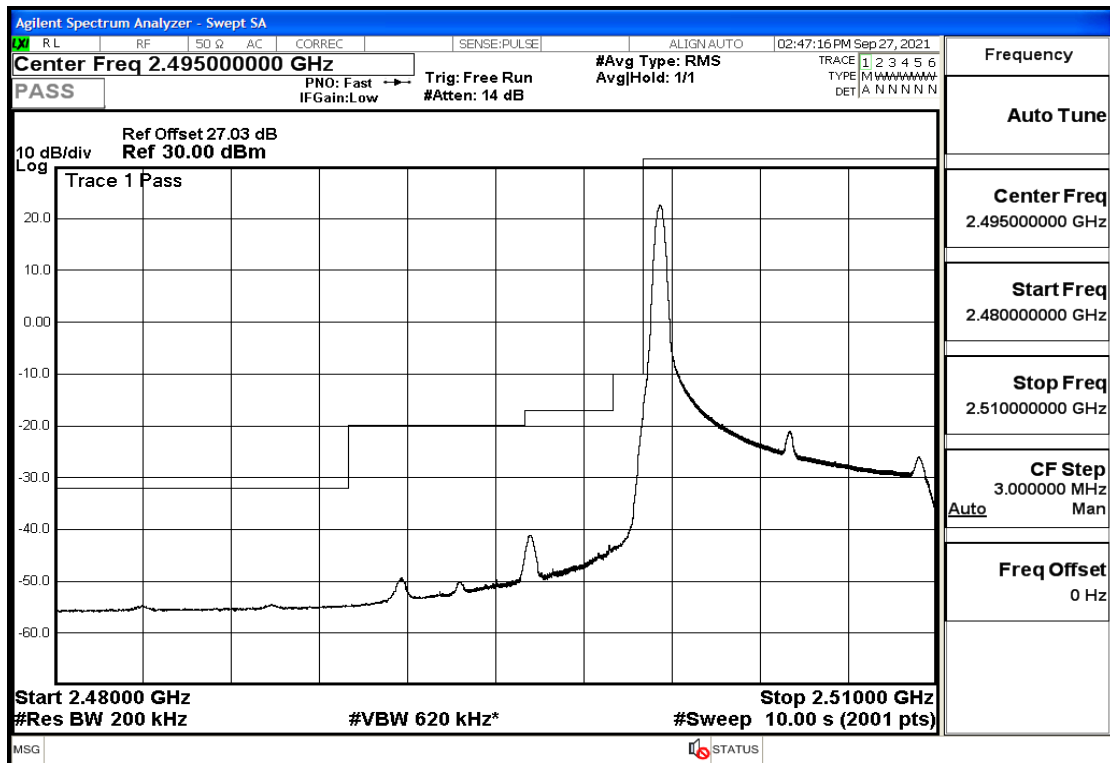

Band7-10-2505-16QAM-1#LOW@Pass