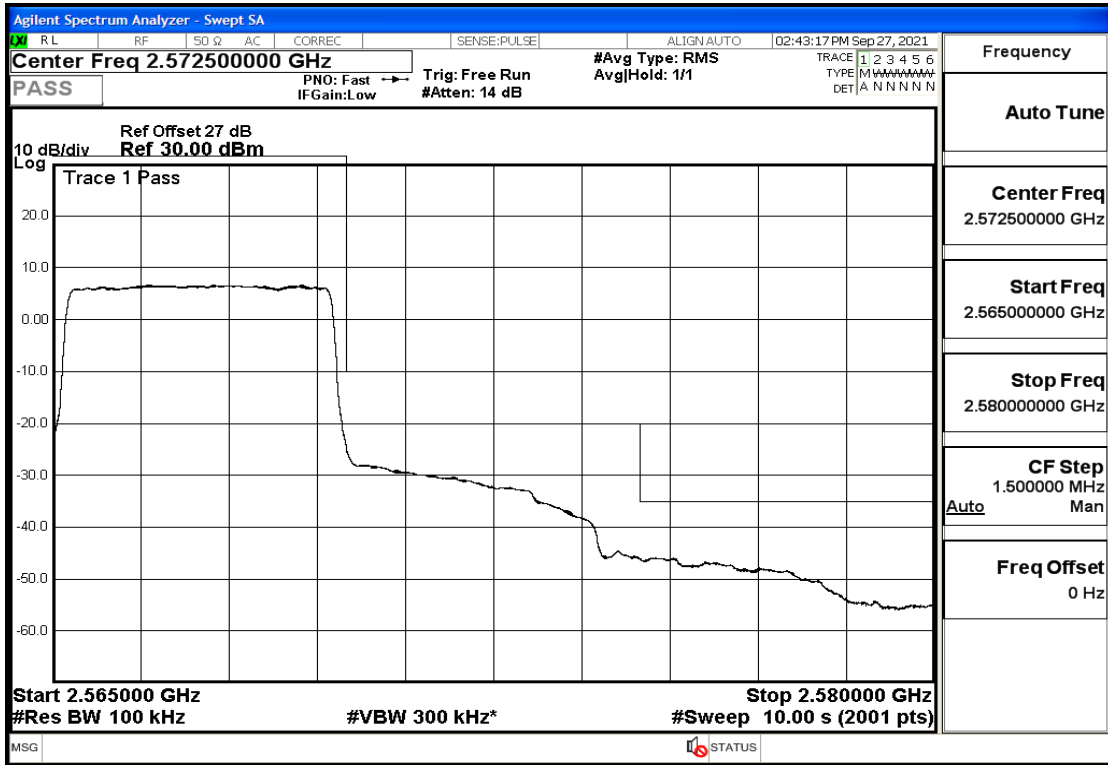

Band7-5-2567.5-QPSK-25#LOW@Pass