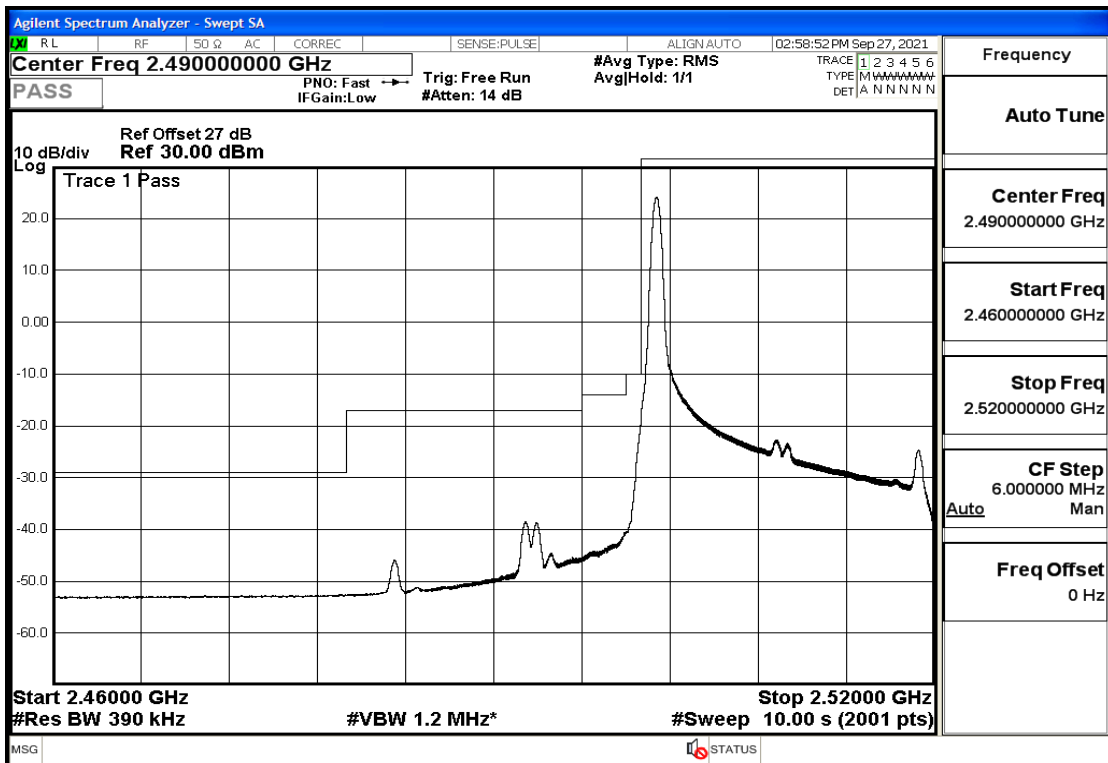

Band7-20-2510-QPSK-1#LOW@Pass