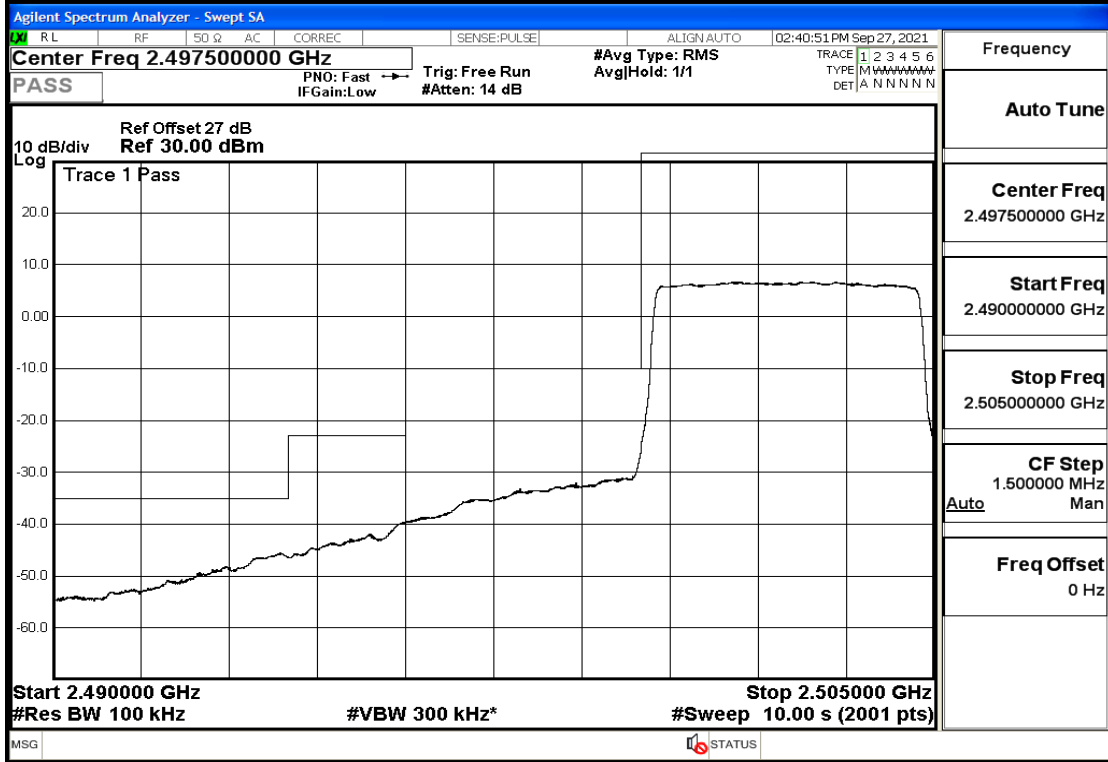

Band7-5-2502.5-16QAM-25#LOW@Pass