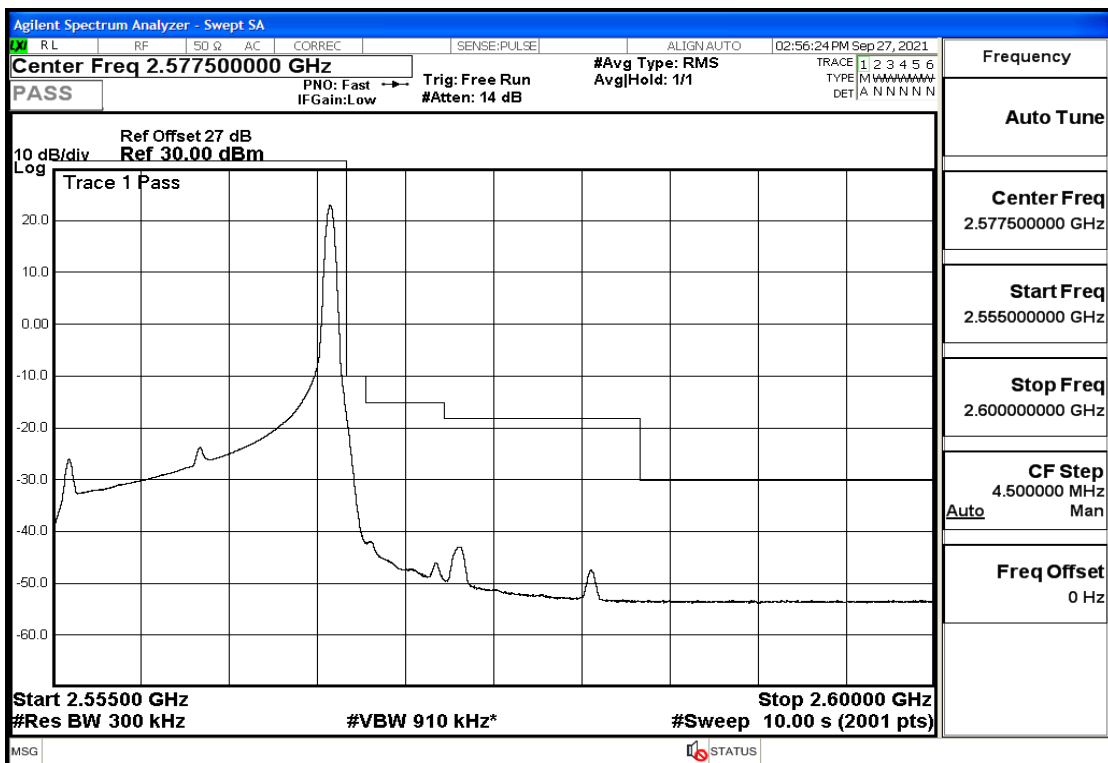

Band7-15-2562.5-QPSK-1#HIGH@Pass