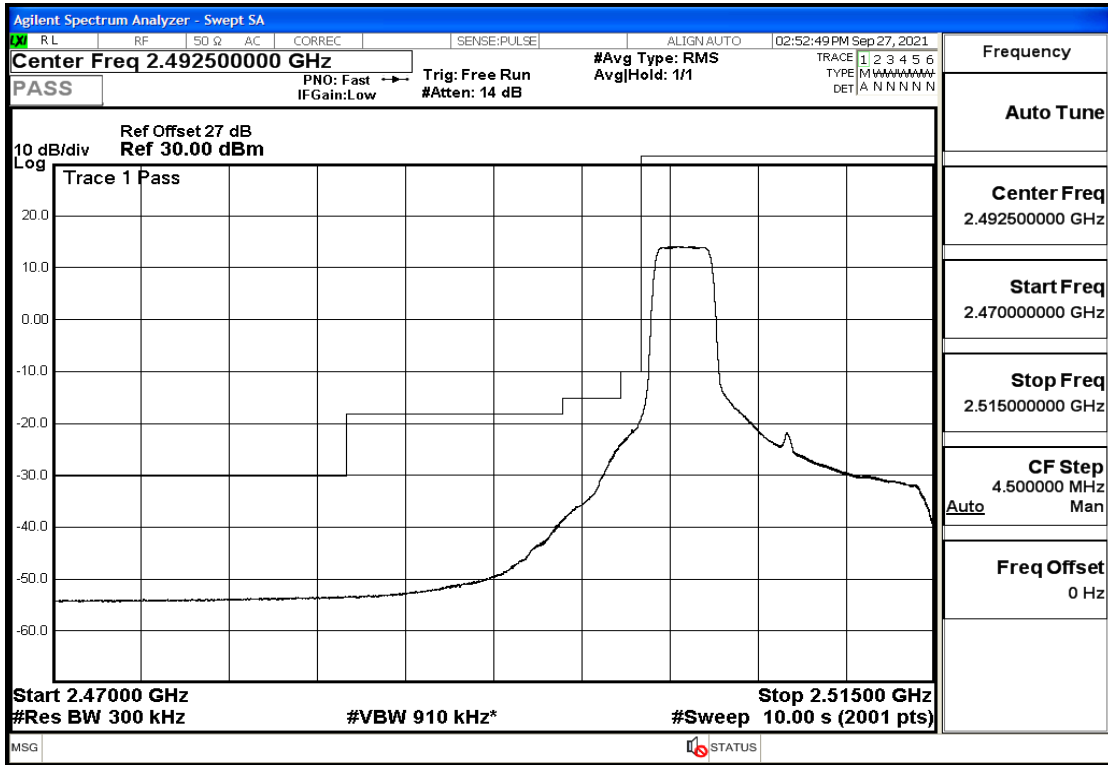

Band7-15-2507.5-16QAM-16#LOW@Pass