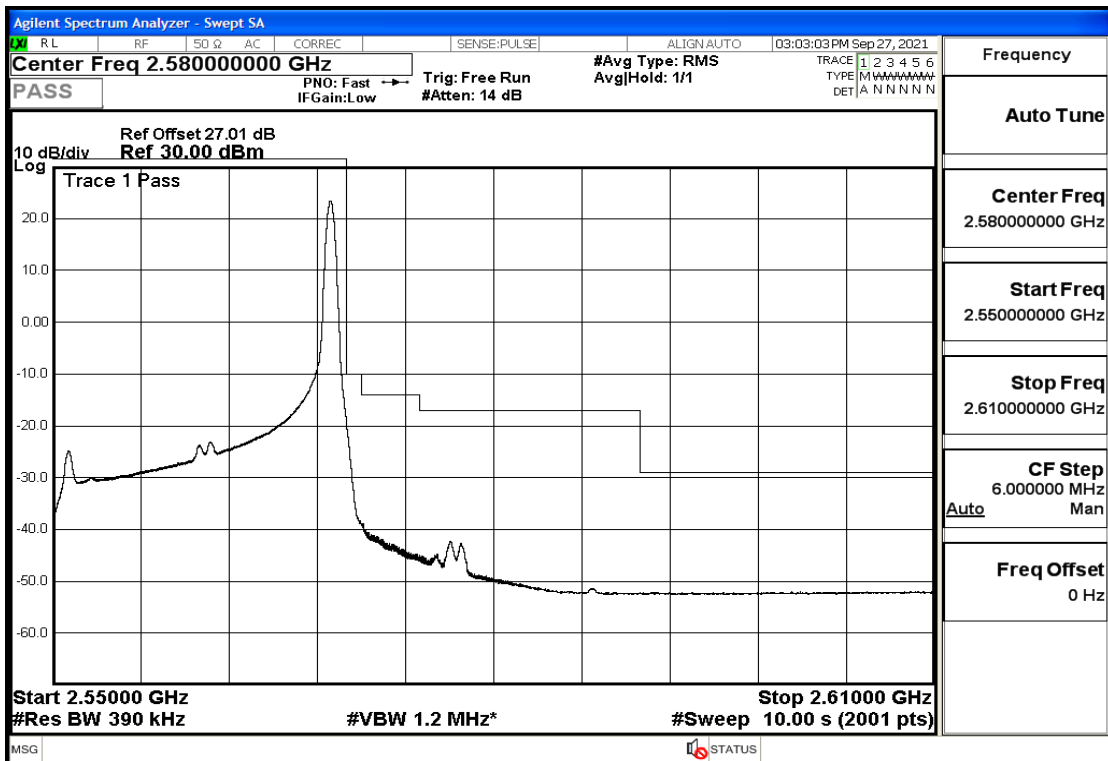

Band7-20-2560-QPSK-1#HIGH@Pass