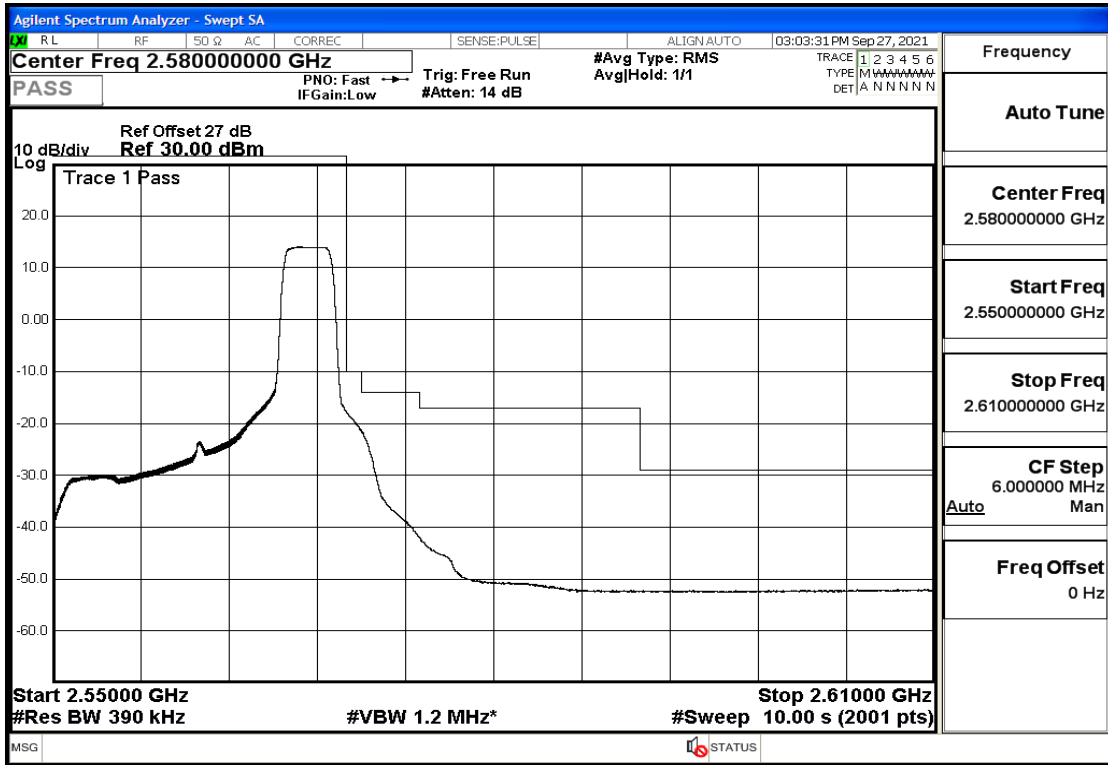

Band7-20-2560-16QAM-18#HIGH@Pass