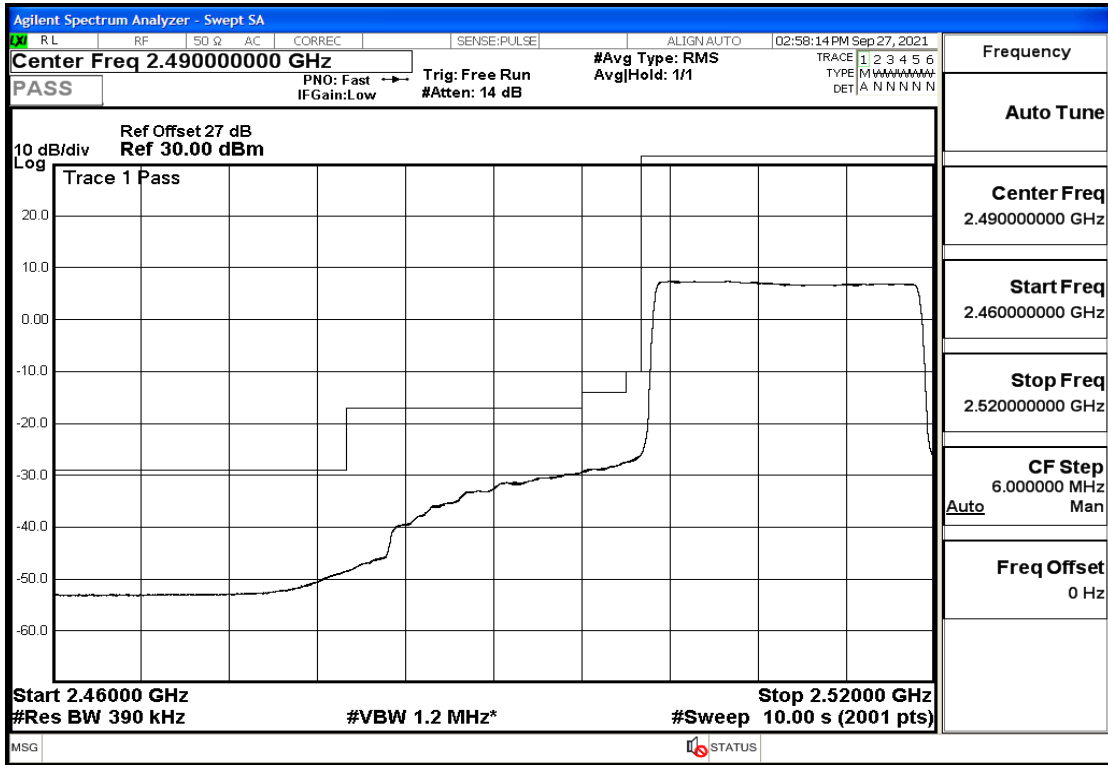

Band7-20-2510-QPSK-100#LOW@Pass