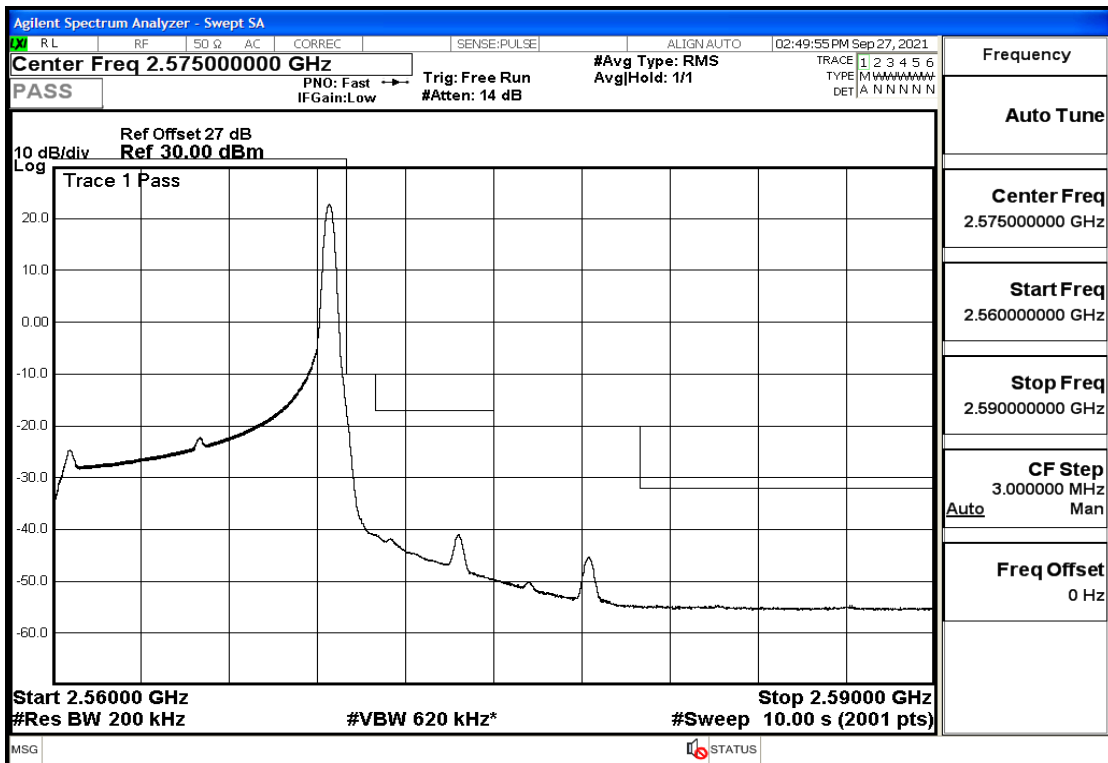

Band7-10-2565-QPSK-1#HIGH@Pass