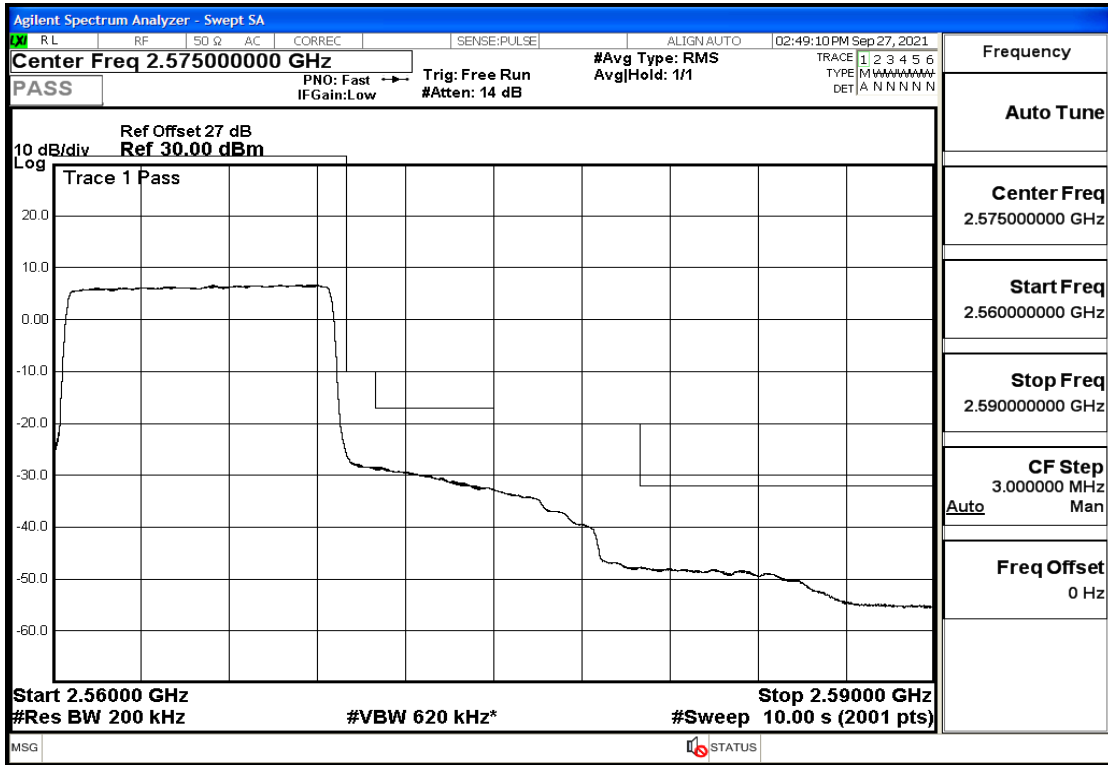

Band7-10-2565-QPSK-50#LOW@Pass