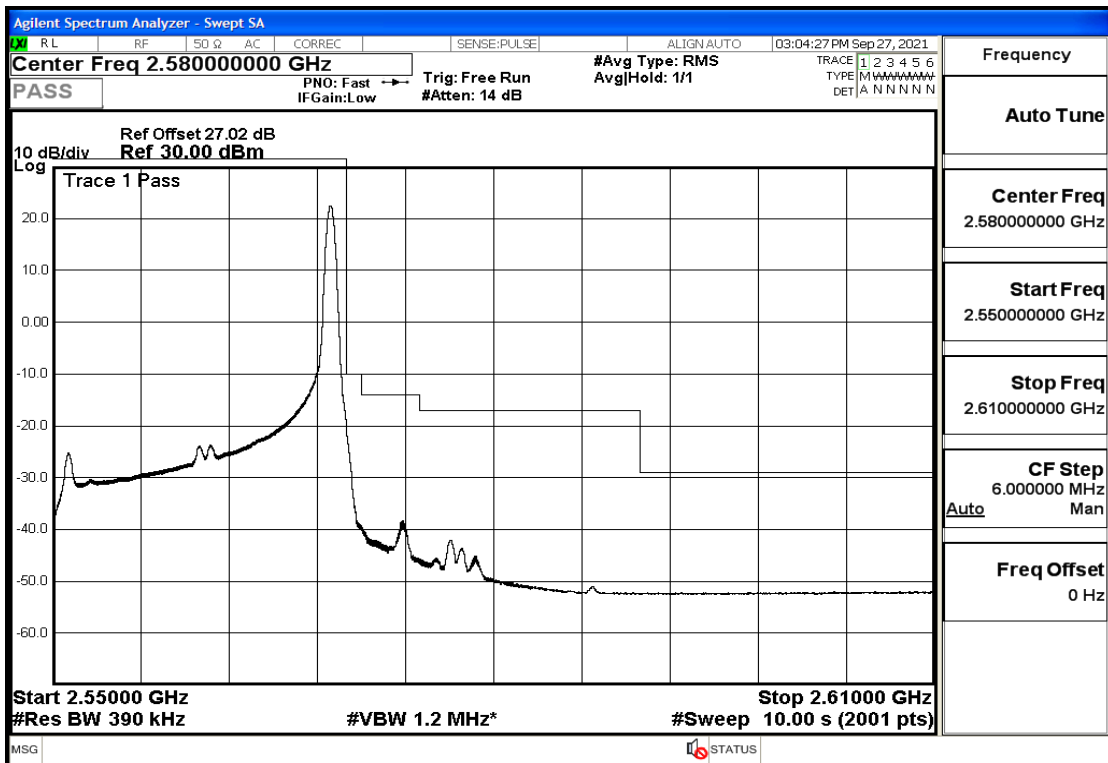

Band7-20-2560-QPSK-100#LOW@Pass

Band7-20-2560-QPSK-1#HIGH@Pass

Band7-20-2560-16QAM-18#HIGH@Pass

Band7-20-2560-16QAM-1#HIGH@Pass

Conducted Spurious Emission

Band	Bandwidth(MHz)	UL Frequency(MHz)	Modulation	RB Size	RB Offset	Test Condition	Transmitter Spurious Emission(Pass/Fail)
OB7	5	2502.5	QPSK	25	0	30mHz-1GHz	Pass
OB7	5	2502.5	QPSK	25	0	1GHz-7GHz	Pass
OB7	5	2502.5	QPSK	25	0	7GHz-13.6GHz	Pass
OB7	5	2502.5	QPSK	25	0	13.6GHz-26.5GHz	Pass
OB7	5	2502.5	QPSK	1	0	30mHz-1GHz	Pass
OB7	5	2502.5	QPSK	1	0	1GHz-7GHz	Pass
OB7	5	2502.5	QPSK	1	0	7GHz-13.6GHz	Pass
OB7	5	2502.5	QPSK	1	0	13.6GHz-26.5GHz	Pass
OB7	5	2502.5	QPSK	1	24	30mHz-1GHz	Pass
OB7	5	2502.5	QPSK	1	24	1GHz-7GHz	Pass
OB7	5	2502.5	QPSK	1	24	7GHz-13.6GHz	Pass
OB7	5	2502.5	QPSK	1	24	13.6GHz-26.5GHz	Pass
OB7	5	2535	QPSK	25	0	30mHz-1GHz	Pass
OB7	5	2535	QPSK	25	0	1GHz-7GHz	Pass
OB7	5	2535	QPSK	25	0	7GHz-13.6GHz	Pass
OB7	5	2535	QPSK	25	0	13.6GHz-26.5GHz	Pass
OB7	5	2535	QPSK	1	0	30mHz-1GHz	Pass
OB7	5	2535	QPSK	1	0	1GHz-7GHz	Pass
OB7	5	2535	QPSK	1	0	7GHz-13.6GHz	Pass
OB7	5	2535	QPSK	1	0	13.6GHz-26.5GHz	Pass
OB7	5	2535	QPSK	1	24	30mHz-1GHz	Pass
OB7	5	2535	QPSK	1	24	1GHz-7GHz	Pass
OB7	5	2535	QPSK	1	24	7GHz-13.6GHz	Pass
OB7	5	2535	QPSK	1	24	13.6GHz-26.5GHz	Pass
OB7	5	2567.5	QPSK	25	0	30mHz-1GHz	Pass
OB7	5	2567.5	QPSK	25	0	1GHz-7GHz	Pass
OB7	5	2567.5	QPSK	25	0	7GHz-13.6GHz	Pass
OB7	5	2567.5	QPSK	25	0	13.6GHz-26.5GHz	Pass
OB7	5	2567.5	QPSK	1	0	30mHz-1GHz	Pass
OB7	5	2567.5	QPSK	1	0	1GHz-7GHz	Pass
OB7	5	2567.5	QPSK	1	0	7GHz-13.6GHz	Pass
OB7	5	2567.5	QPSK	1	0	13.6GHz-26.5GHz	Pass
OB7	5	2567.5	QPSK	1	24	30mHz-1GHz	Pass
OB7	5	2567.5	QPSK	1	24	1GHz-7GHz	Pass
OB7	5	2567.5	QPSK	1	24	7GHz-13.6GHz	Pass
OB7	5	2567.5	QPSK	1	24	13.6GHz-26.5GHz	Pass
OB7	10	2505	QPSK	50	0	30mHz-1GHz	Pass
OB7	10	2505	QPSK	50	0	1GHz-7GHz	Pass
OB7	10	2505	QPSK	50	0	7GHz-13.6GHz	Pass
OB7	10	2505	QPSK	50	0	13.6GHz-26.5GHz	Pass