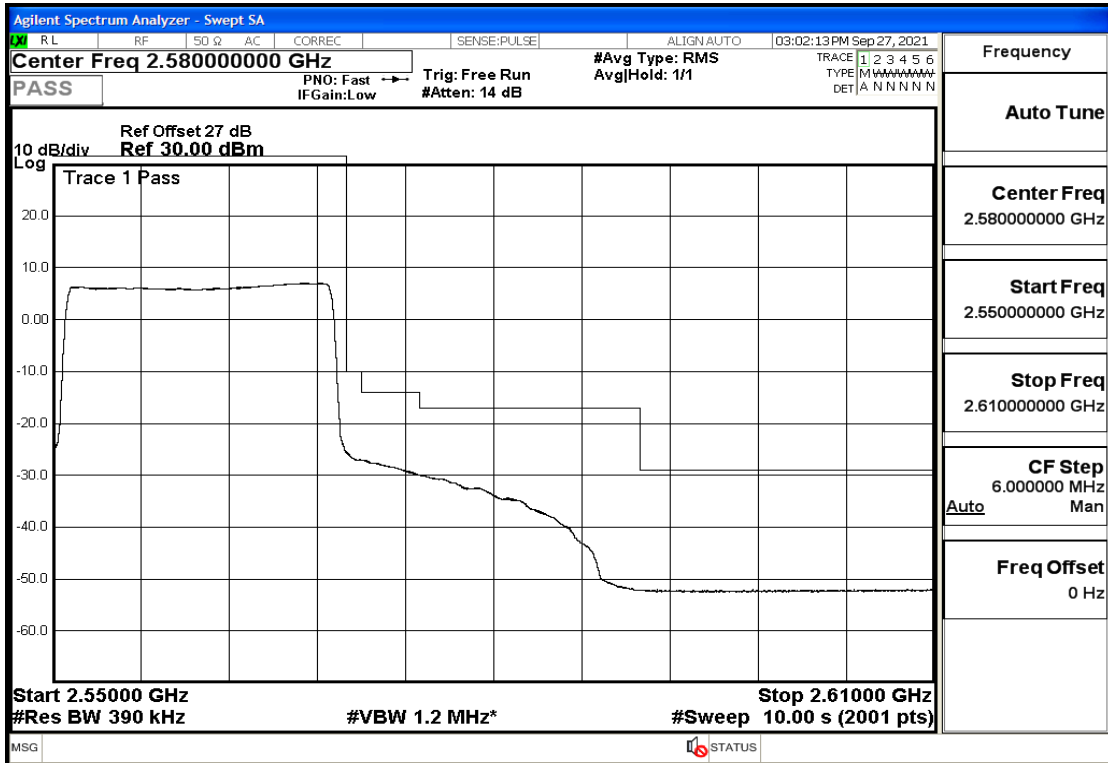

Band7-20-2560-QPSK-100#LOW@Pass