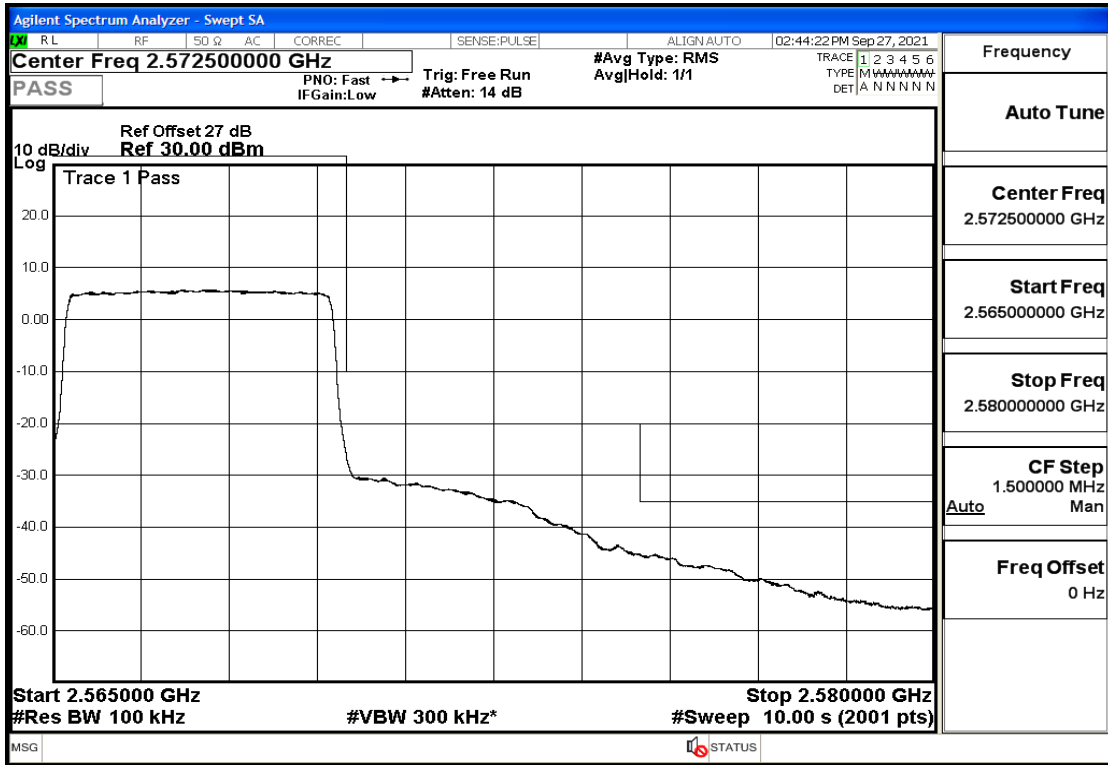

Band7-5-2567.5-16QAM-25#LOW@Pass