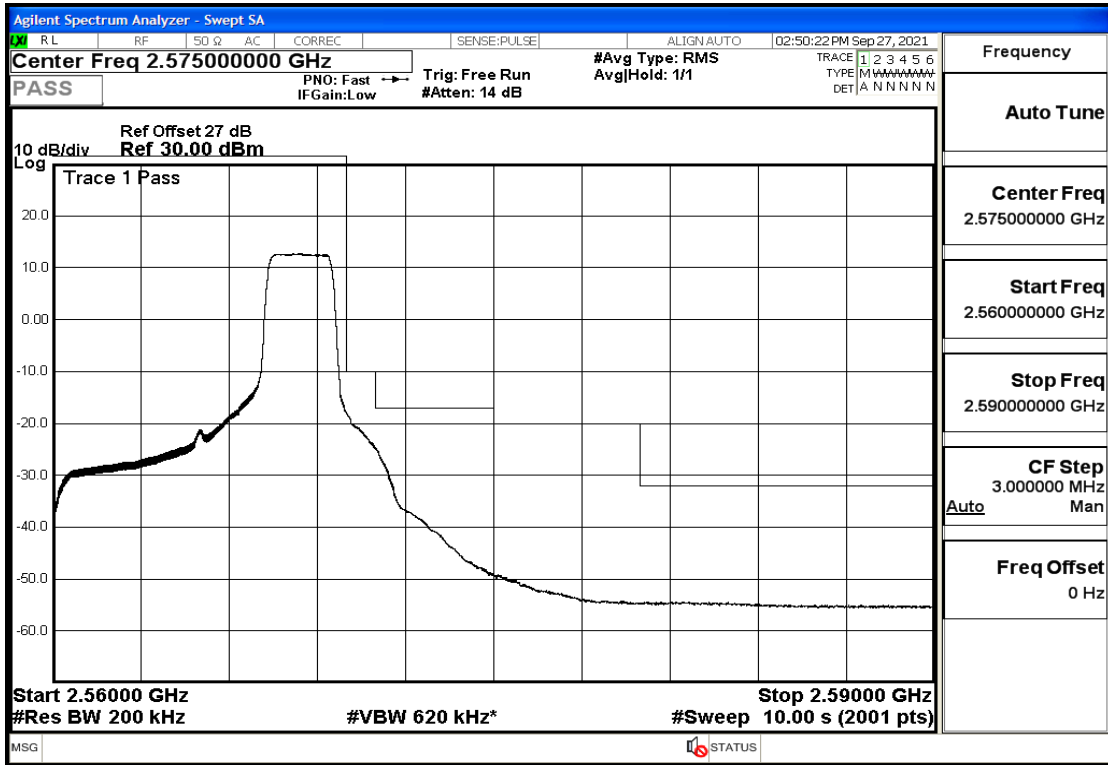

Band7-10-2565-16QAM-12#HIGH@Pass