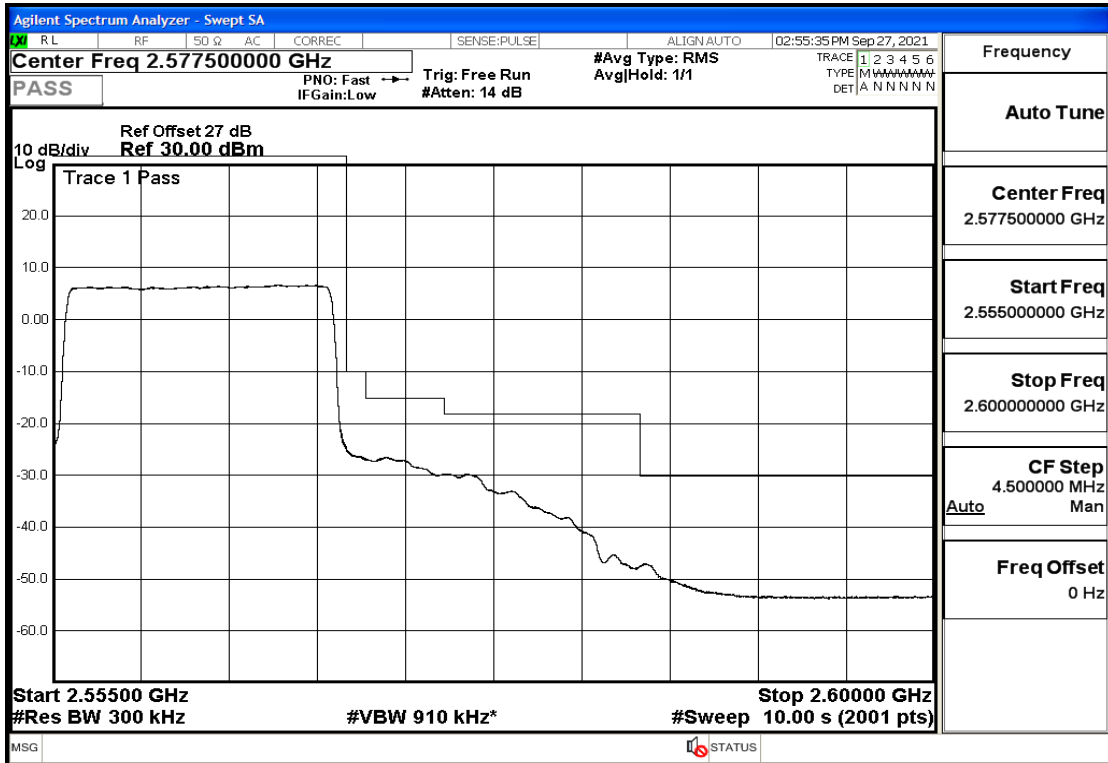

Band7-15-2562.5-QPSK-75#LOW@Pass