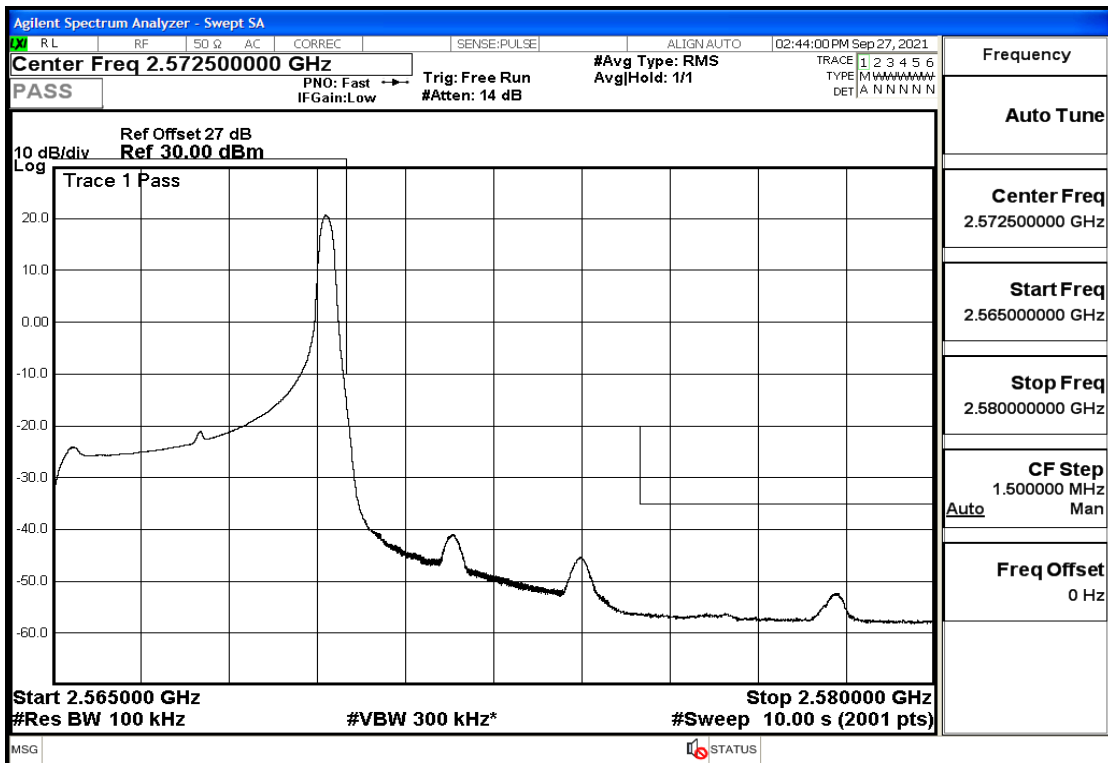

Band7-5-2567.5-QPSK-1#HIGH@Pass