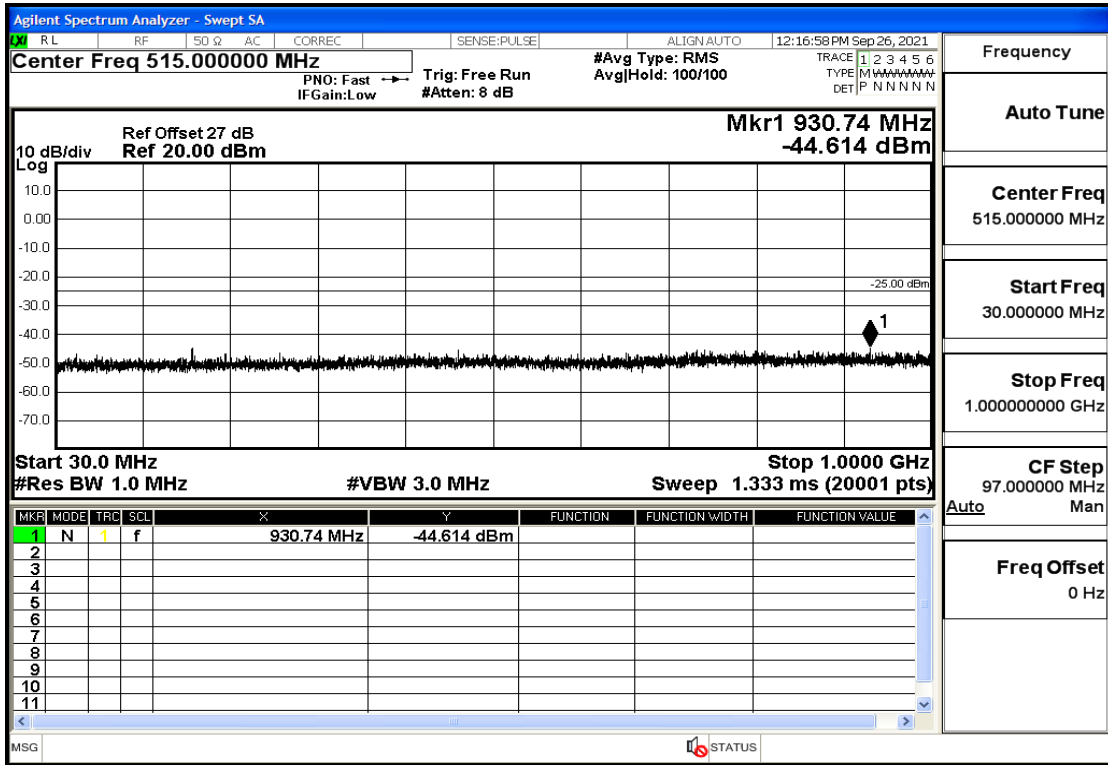

OB7-10-2505-QPSK-1#0@30mHz-1GHz@Pass