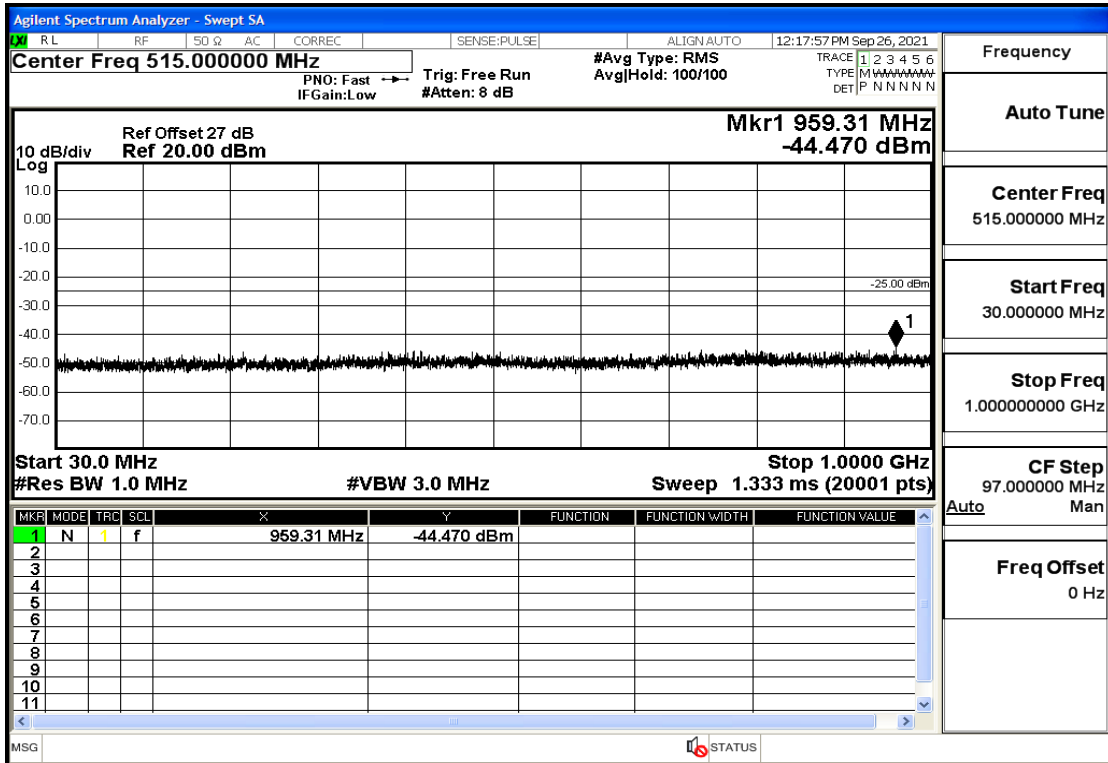

OB7-10-2505-QPSK-1#49@30mHz-1GHz@Pass