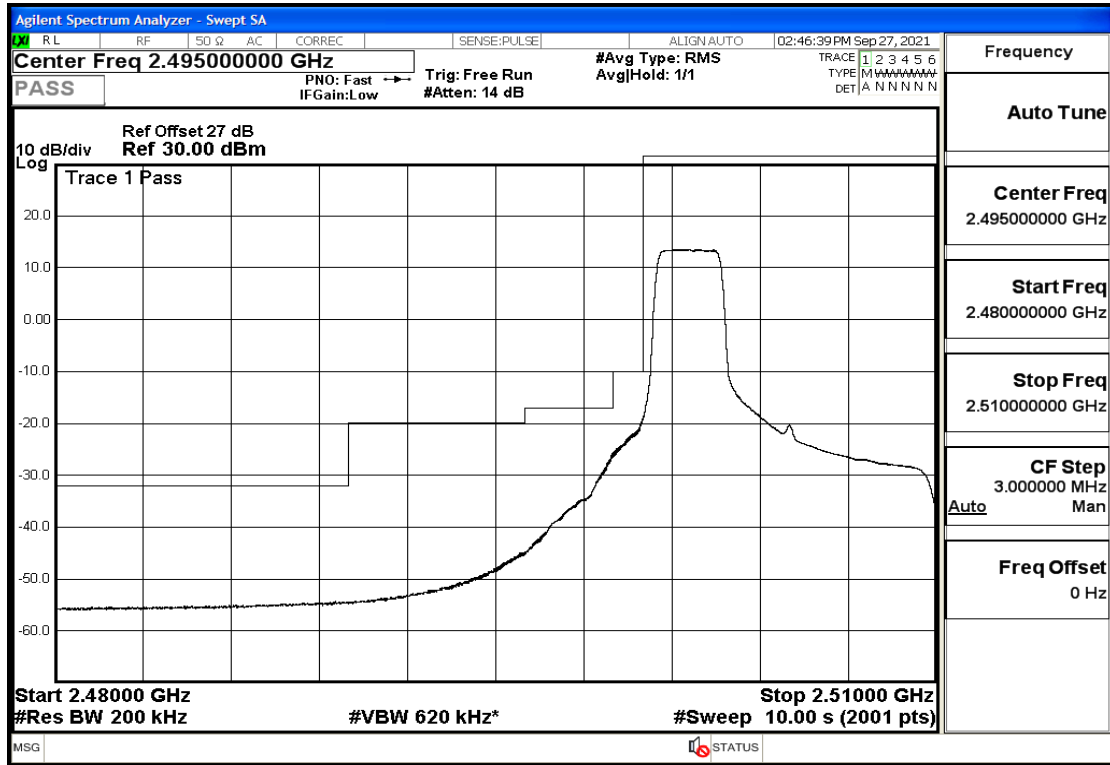

Band7-10-2505-16QAM-12#LOW@Pass