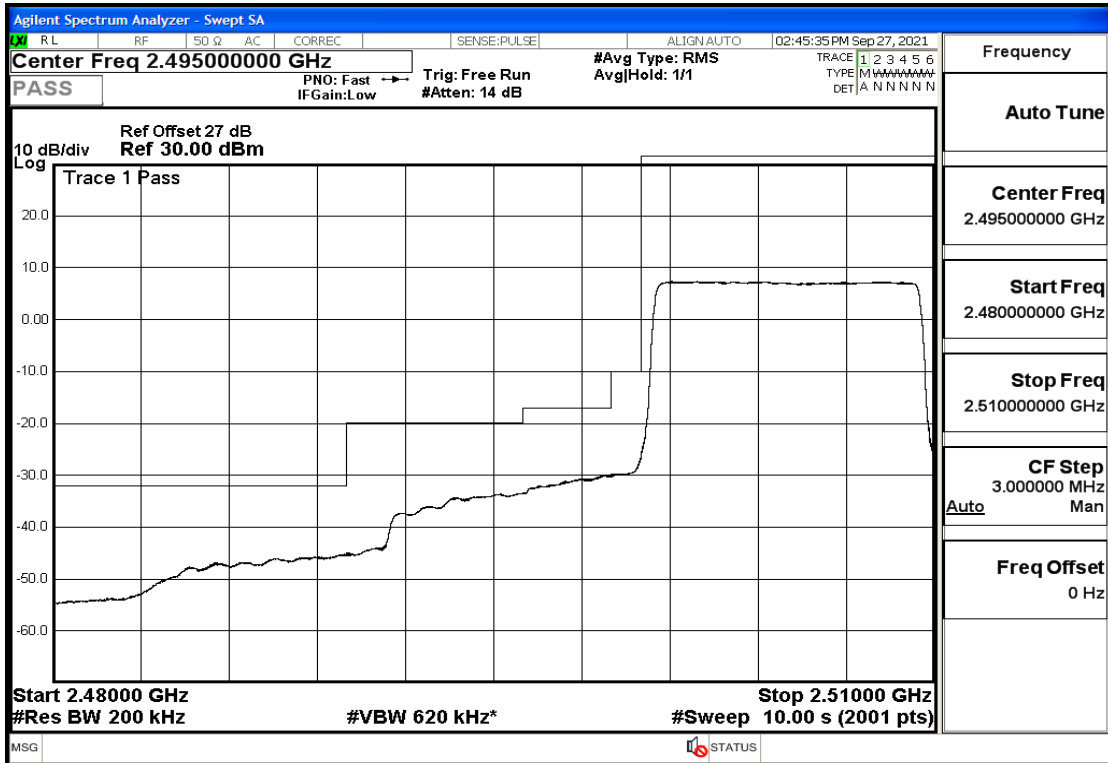

Band7-10-2505-QPSK-50#LOW@Pass