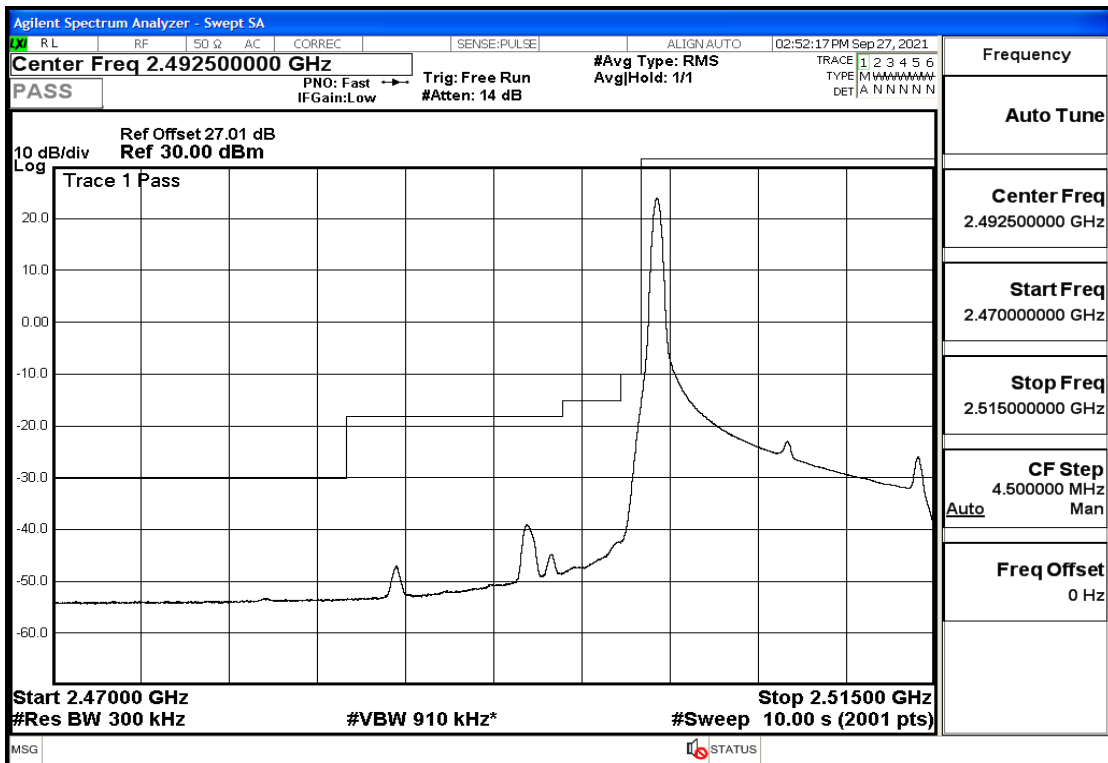

Band7-15-2507.5-QPSK-1#LOW@Pass