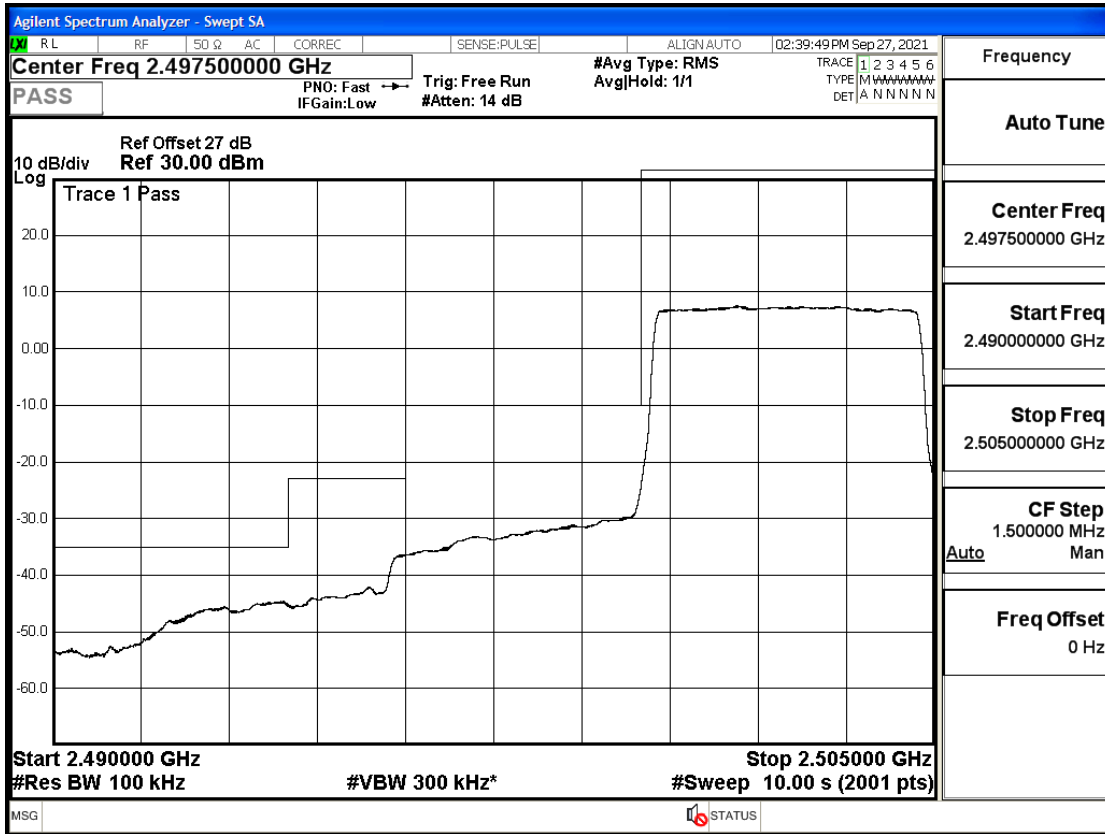

Band7-5-2502.5-QPSK-25#LOW@Pass