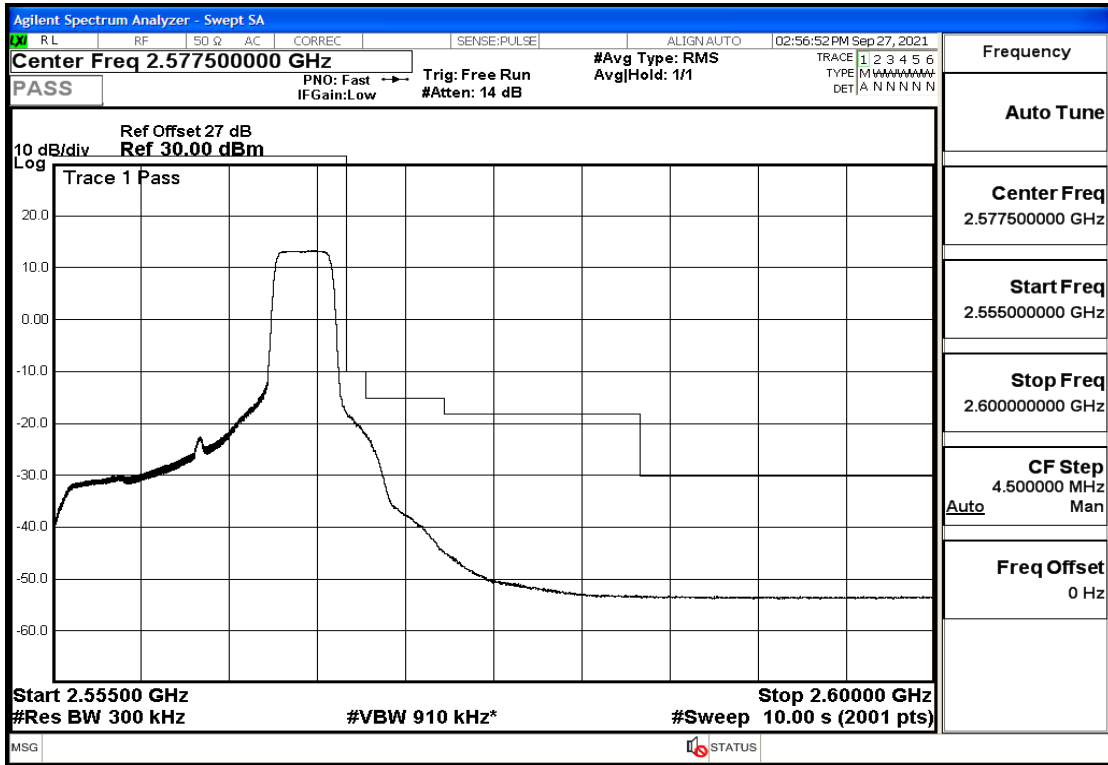

Band7-15-2562.5-16QAM-16#HIGH@Pass