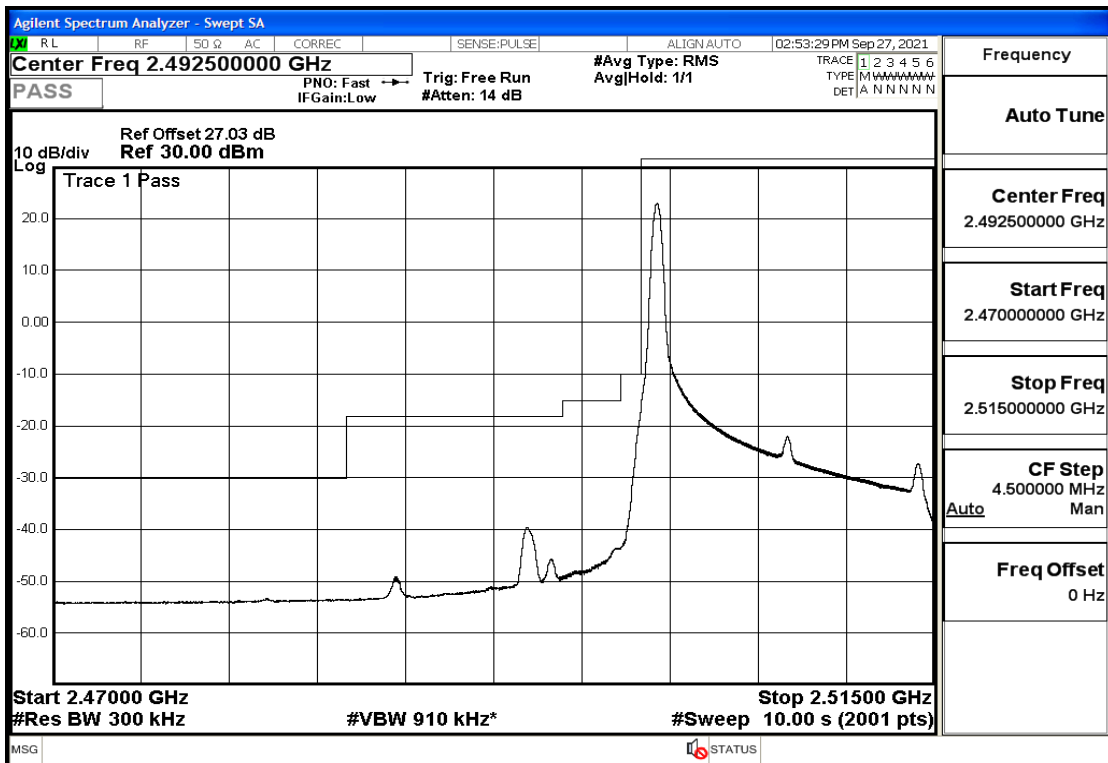

Band7-15-2507.5-16QAM-1#LOW@Pass