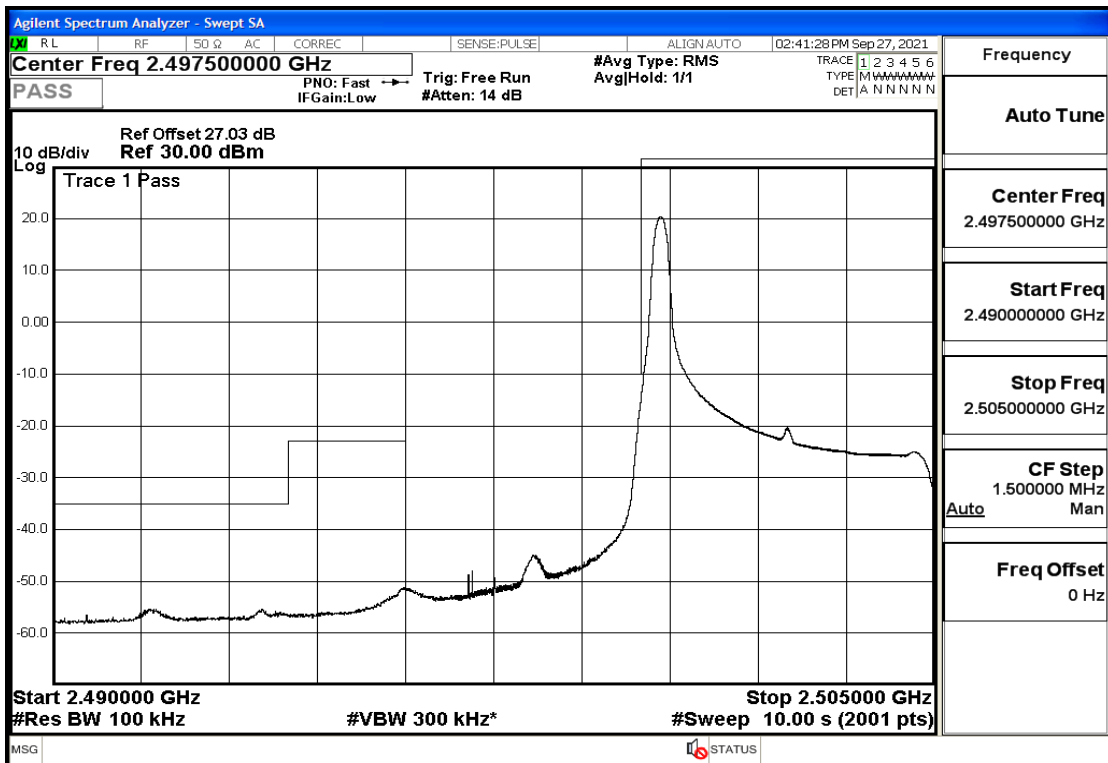

Band7-5-2502.5-16QAM-1#LOW@Pass