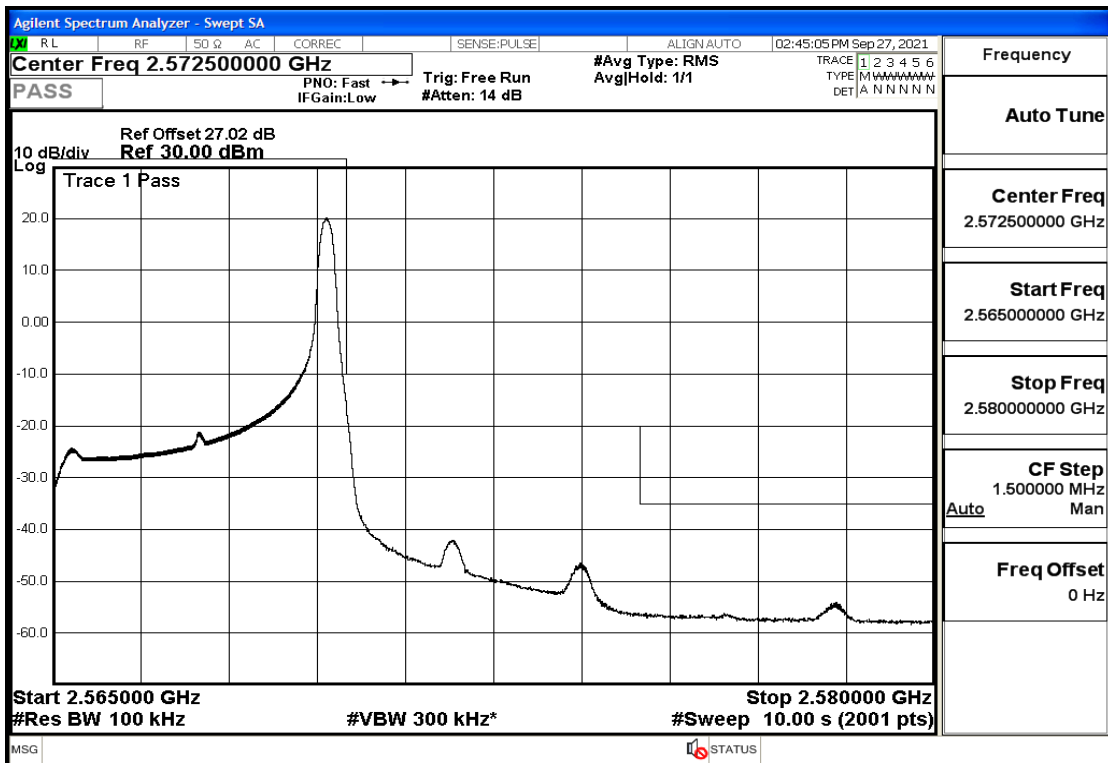

Band7-5-2567.5-16QAM-1#HIGH@Pass