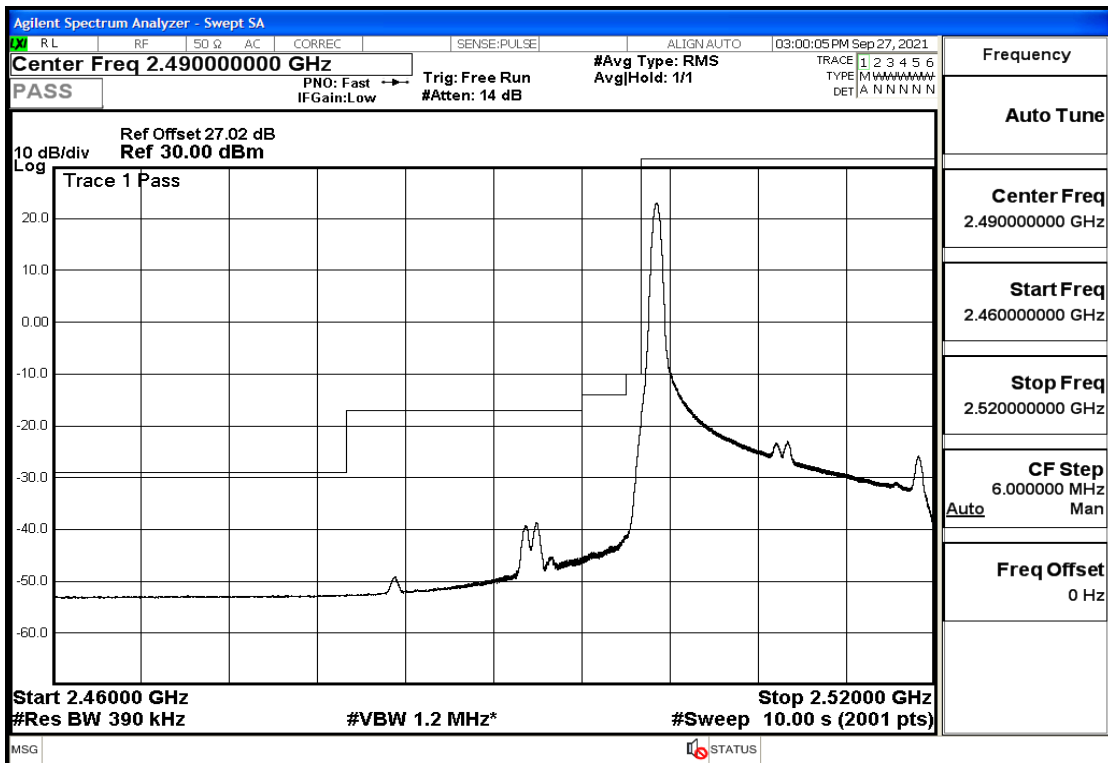

Band7-20-2510-16QAM-1#LOW@Pass