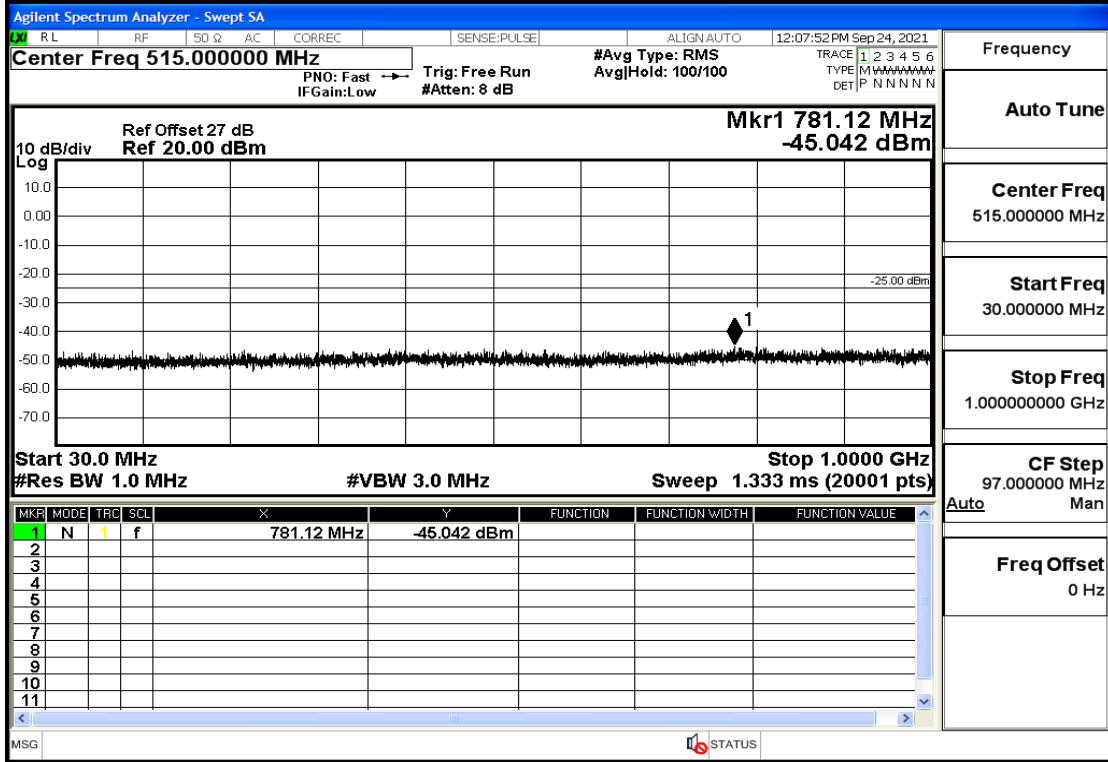

OB7-5-2502.5-QPSK-1#0@30mHz-1GHz@Pass