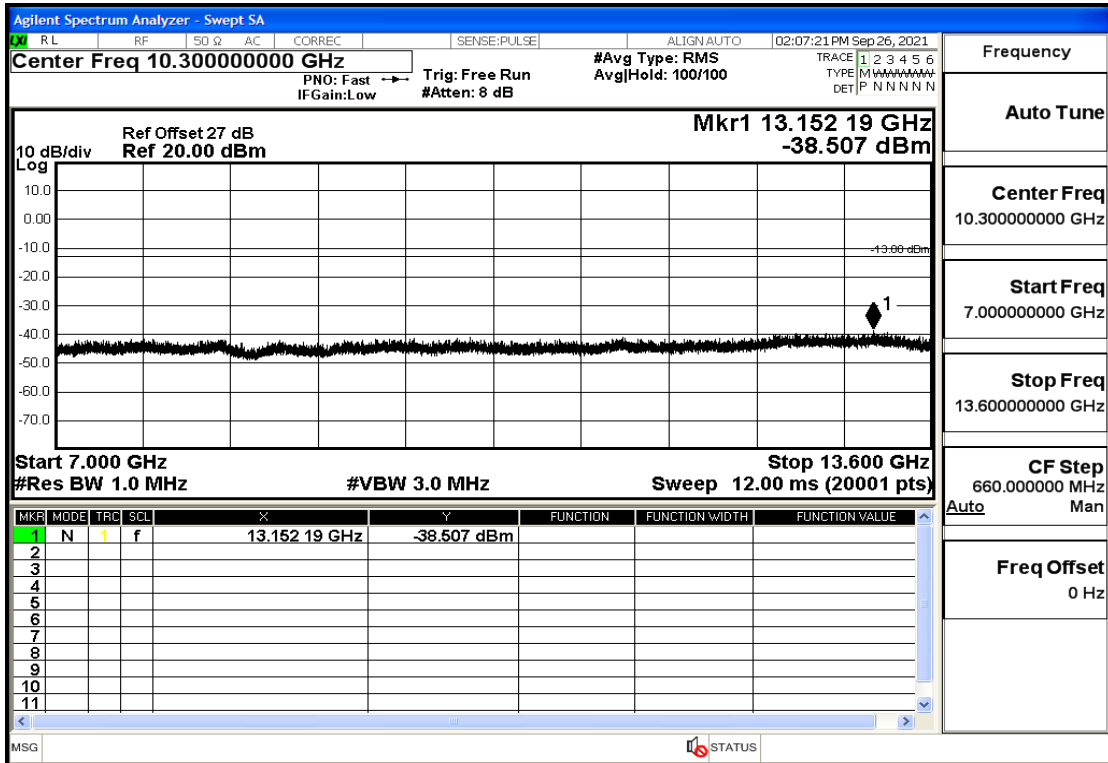

OB4-15-1717.5-QPSK-75#0@7GHz-13.6GHz@Pass