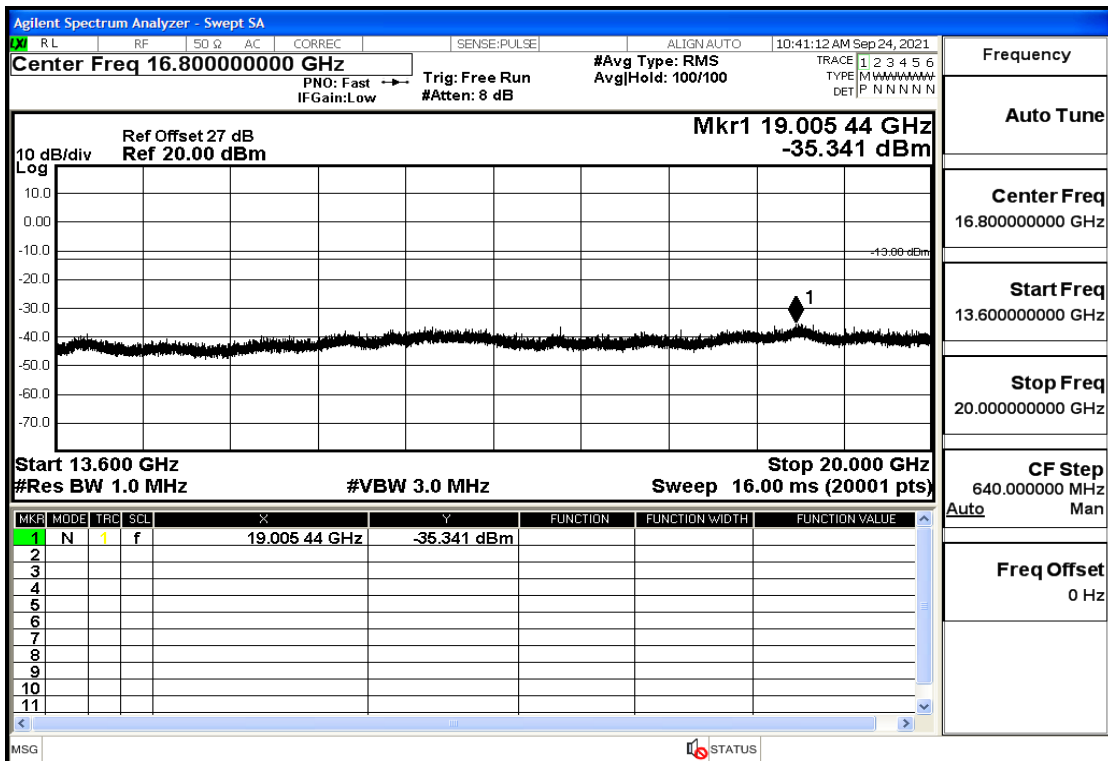

OB4-5-1732.5-QPSK-1#HIGH@13.6GHz-20GHz@Pass