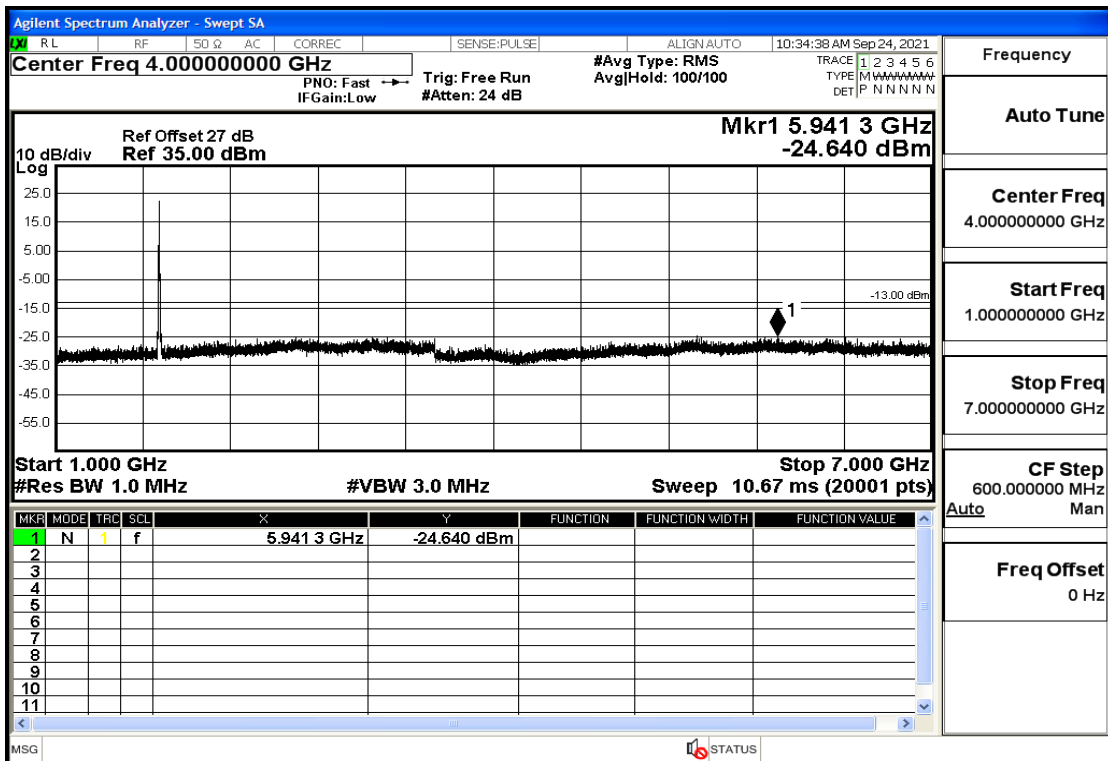

OB4-5-1712.5-QPSK-25#0@1GHz-7GHz@Pass