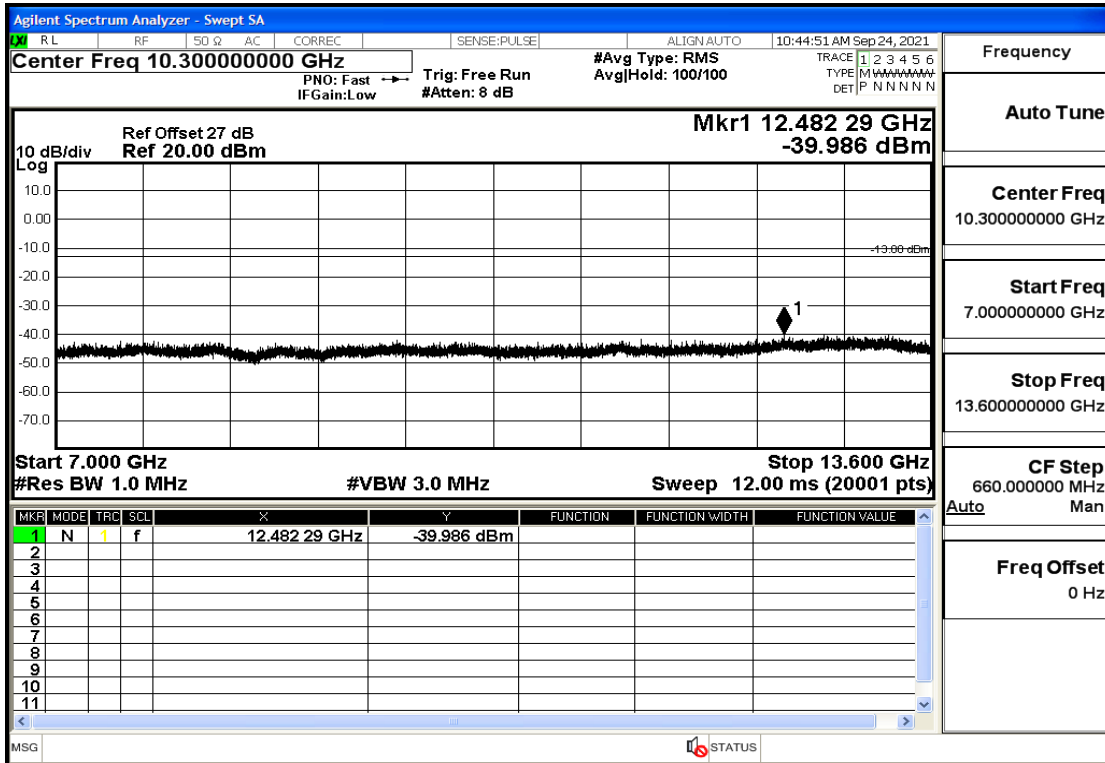

OB4-5-1752.5-QPSK-1#HIGH@7GHz-13.6GHz@Pass