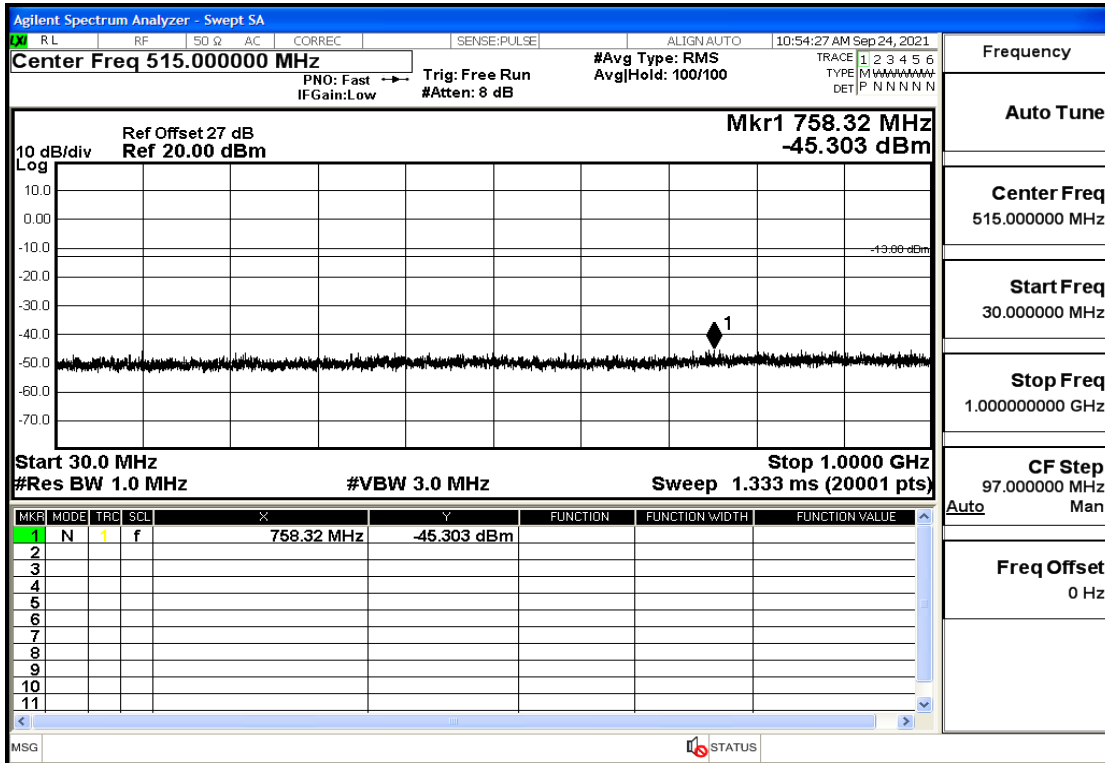

OB4-10-1732.5-QPSK-1#HIGH@30MHz-1GHz@Pass

OB4-10-1732.5-QPSK-1#HIGH@1GHz-7GHz@Pass

OB4-10-1732.5-QPSK-1#HIGH@7GHz-13.6GHz@Pass

OB4-10-1732.5-QPSK-1#HIGH@13.6GHz-20GHz@Pass

OB4-10-1750-QPSK-50#0@30mHz-1GHz@Pass