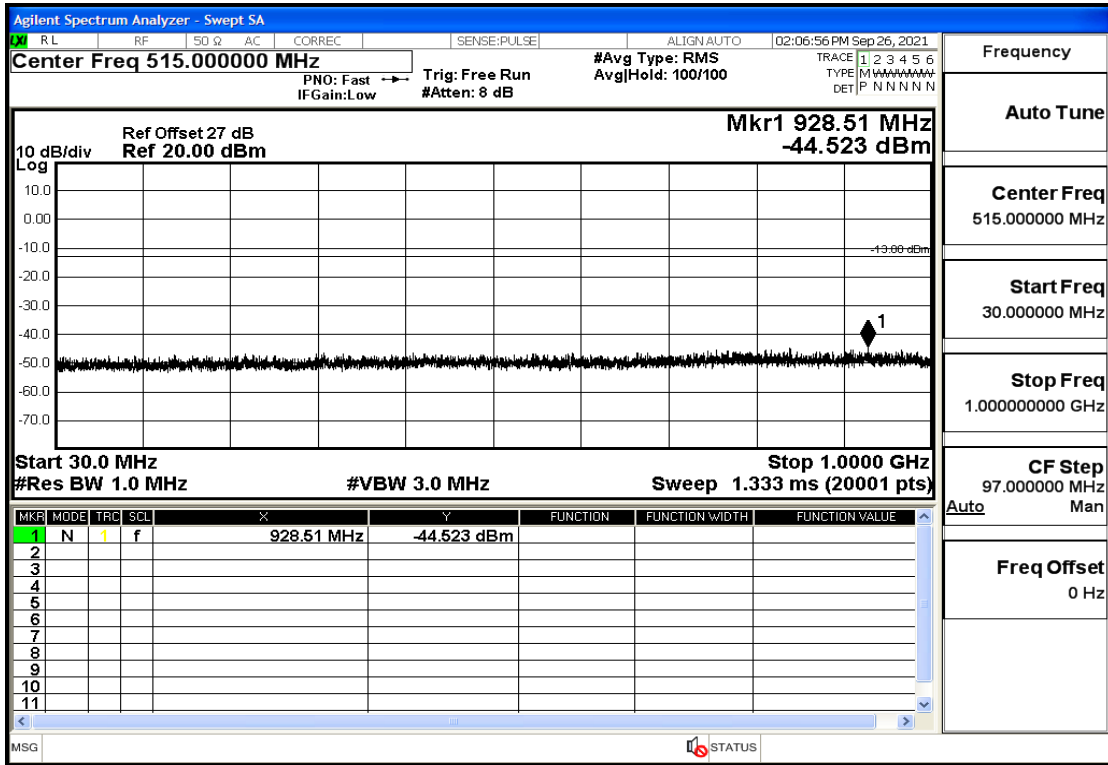

OB4-15-1717.5-QPSK-75#0@30mHz-1GHz@Pass