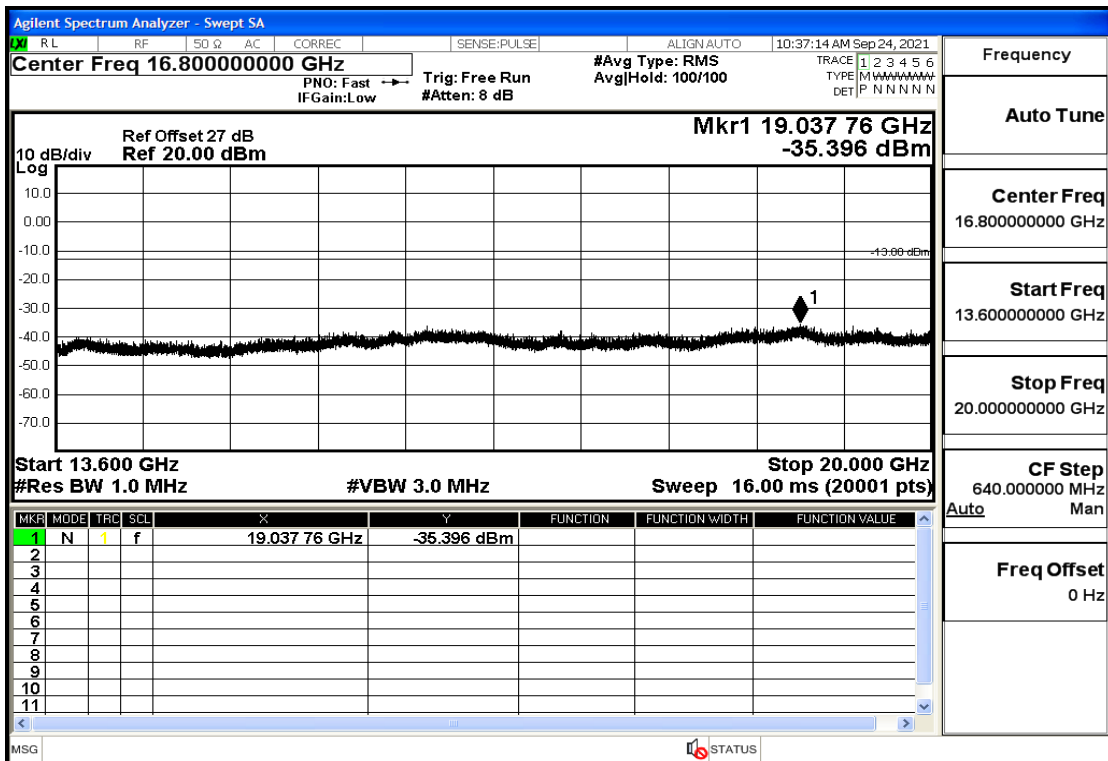

OB4-5-1712.5-QPSK-1#LOW@13.6GHz-20GHz@Pass

OB4-5-1712.5-QPSK-1#HIGH@30mHz-1GHz@Pass

OB4-5-1712.5-QPSK-1#HIGH@1GHz-7GHz@Pass

OB4-5-1712.5-QPSK-1#HIGH@7GHz-13.6GHz@Pass

OB4-5-1712.5-QPSK-1#HIGH@13.6GHz-20GHz@Pass