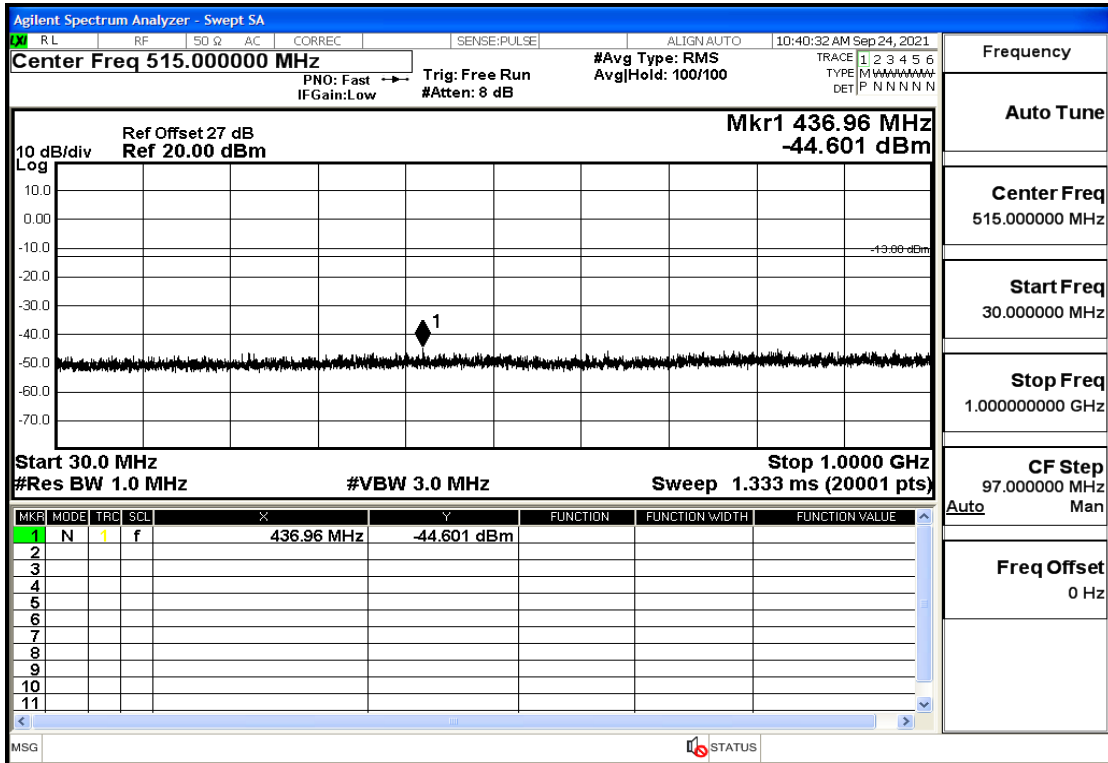

OB4-5-1732.5-QPSK-1#HIGH@30mHz-1GHz@Pass