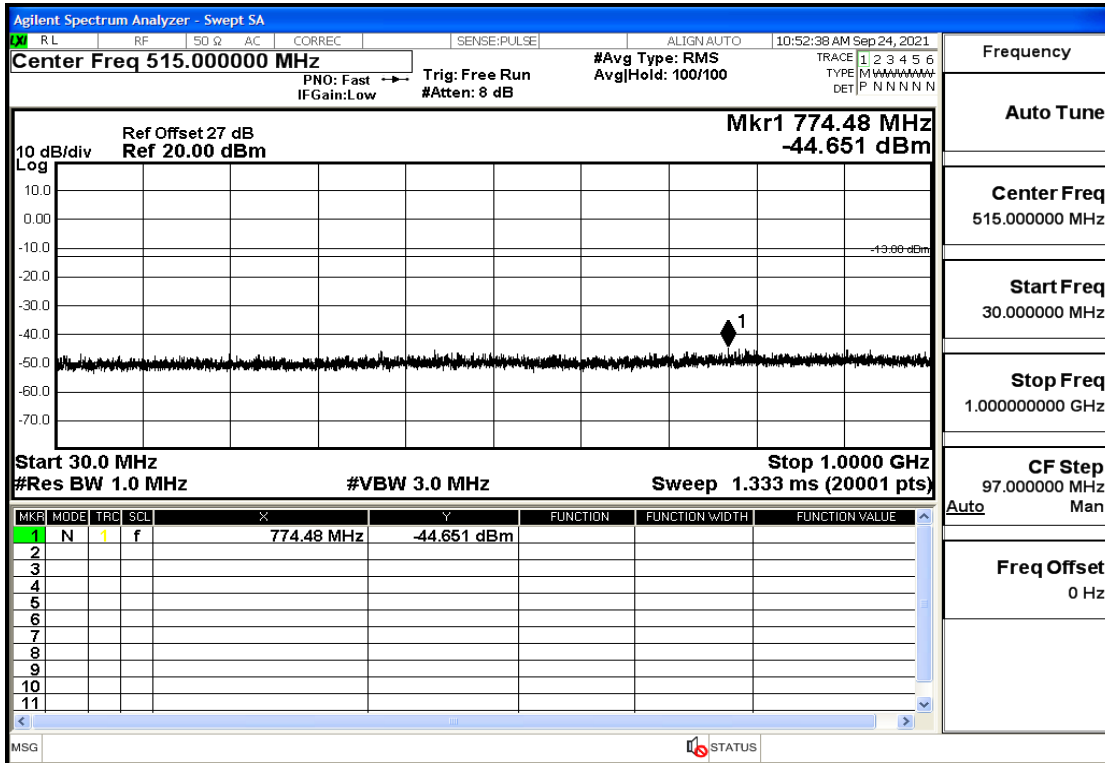

OB4-10-1732.5-QPSK-1#HIGH@30MHz-1GHz@Pass