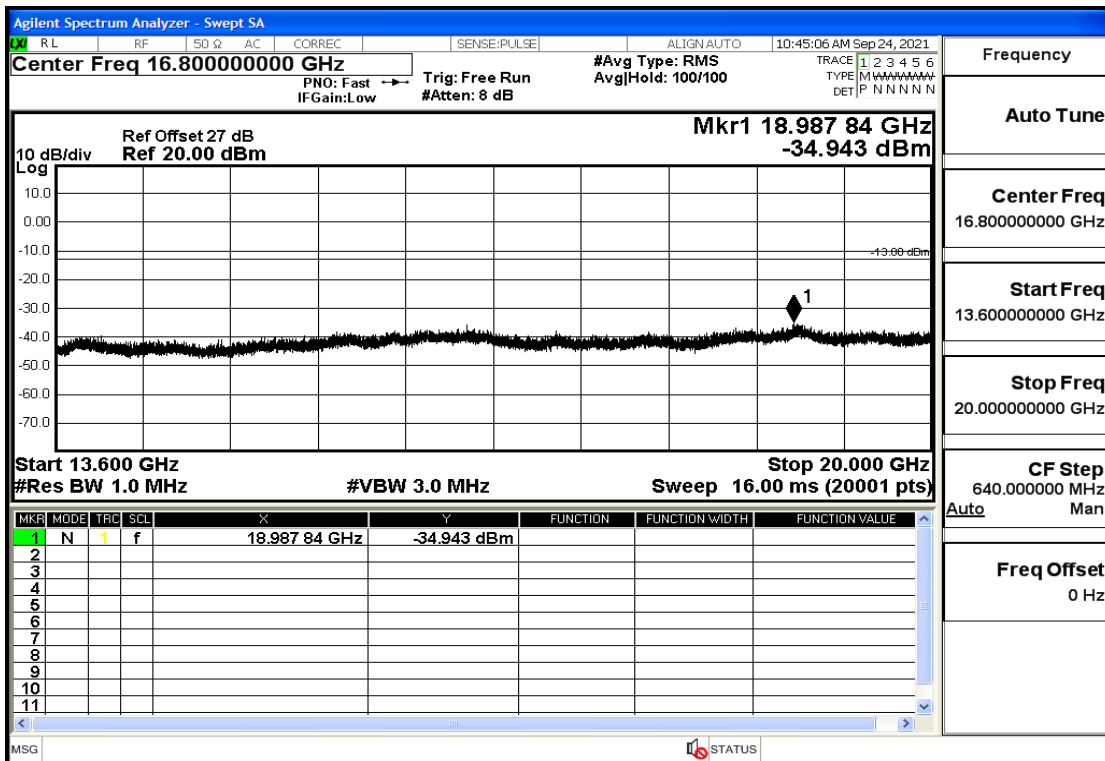

OB4-5-1752.5-QPSK-1#HIGH@13.6GHz-20GHz@Pass