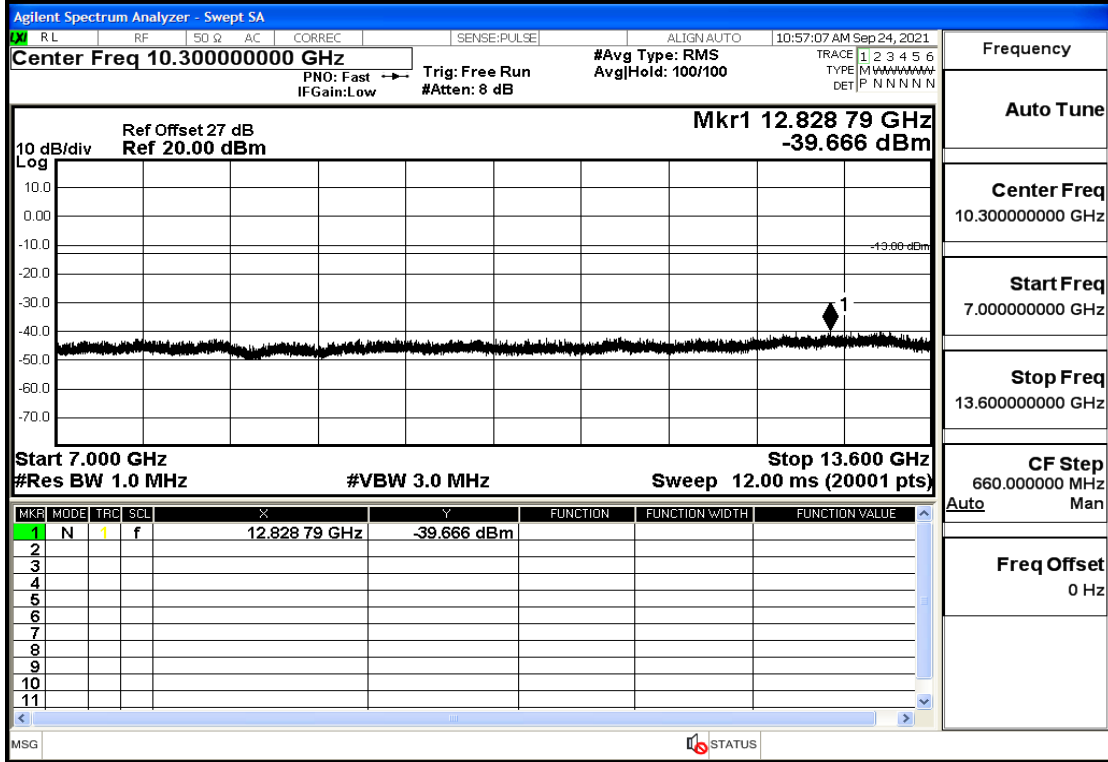

OB4-10-1750-QPSK-1#LOW@13.6GHz-20GHz@Pass

OB4-10-1750-QPSK-1#HIGH@30mHz-1GHz@Pass

OB4-10-1750-QPSK-1#HIGH@1GHz-7GHz@Pass

OB4-10-1750-QPSK-1#HIGH@7GHz-13.6GHz@Pass

OB4-10-1750-QPSK-1#HIGH@13.6GHz-20GHz@Pass