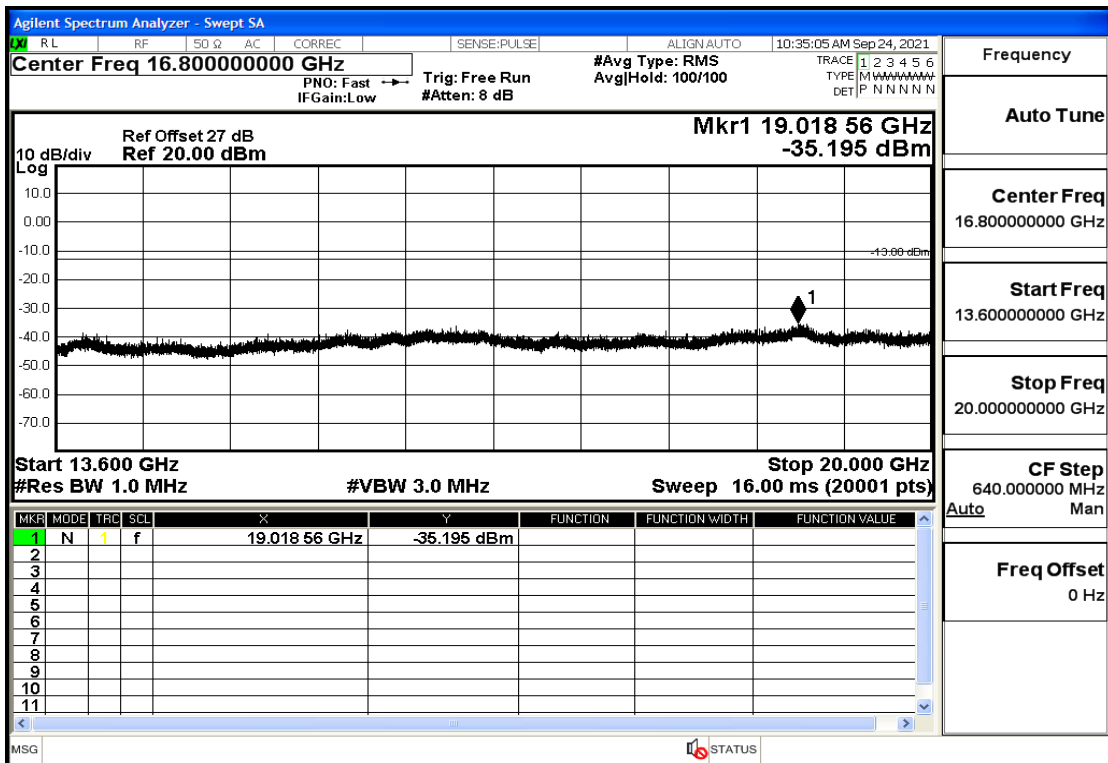

OB4-5-1712.5-QPSK-25#0@13.6GHz-20GHz@Pass