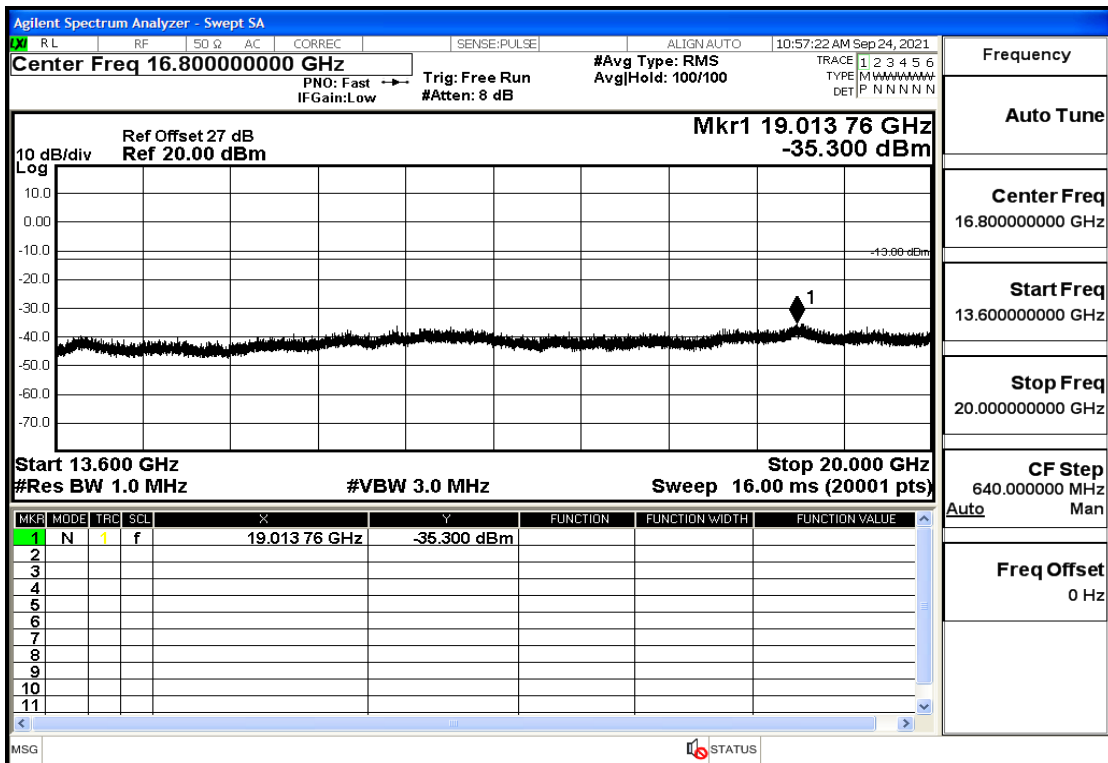

OB4-10-1750-QPSK-1#LOW@13.6GHz-20GHz@Pass

OB4-10-1750-QPSK-1#HIGH@30mHz-1GHz@Pass

OB4-10-1750-QPSK-1#HIGH@1GHz-7GHz@Pass

OB4-10-1750-QPSK-1#HIGH@7GHz-13.6GHz@Pass

OB4-10-1750-QPSK-1#HIGH@13.6GHz-20GHz@Pass