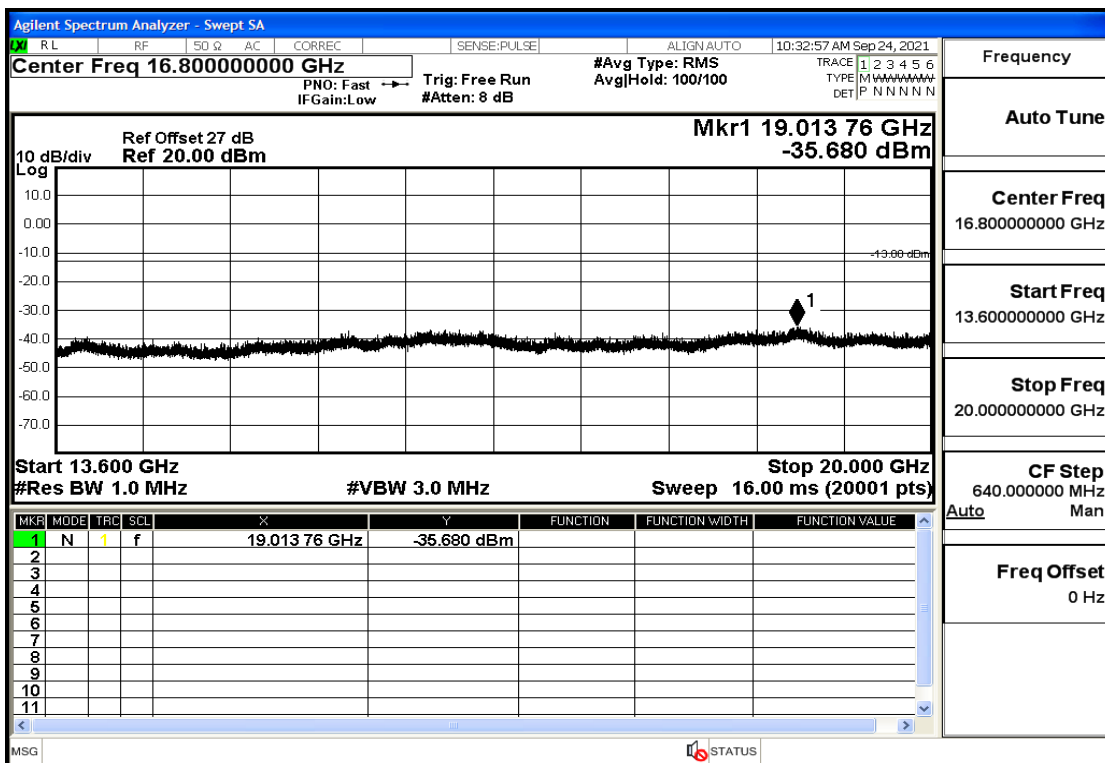

OB4-3-1753.5-QPSK-1#HIGH@30mHz-1GHz@Pass

OB4-3-1753.5-QPSK-1#HIGH@1GHz-7GHz@Pass

OB4-3-1753.5-QPSK-1#HIGH@7GHz-13.6GHz@Pass

OB4-3-1753.5-QPSK-1#HIGH@13.6GHz-20GHz@Pass

OB4-5-1712.5-QPSK-25#0@30mHz-1GHz@Pass