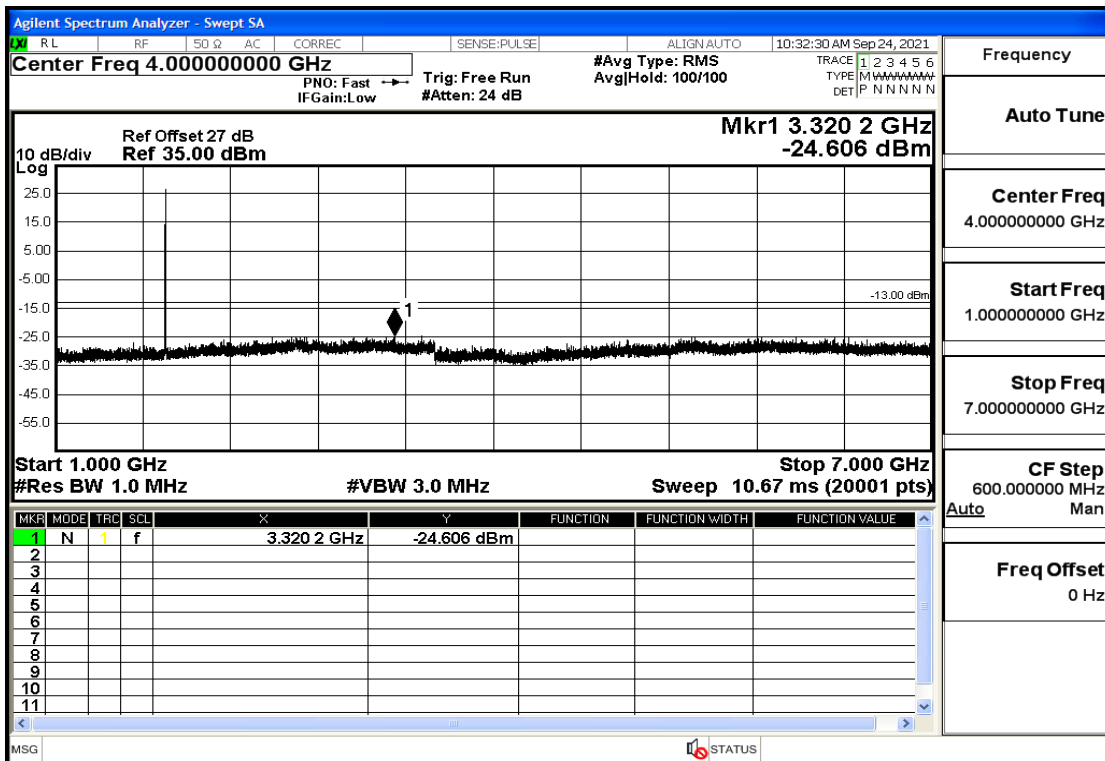

OB4-3-1753.5-QPSK-1#HIGH@1GHz-7GHz@Pass