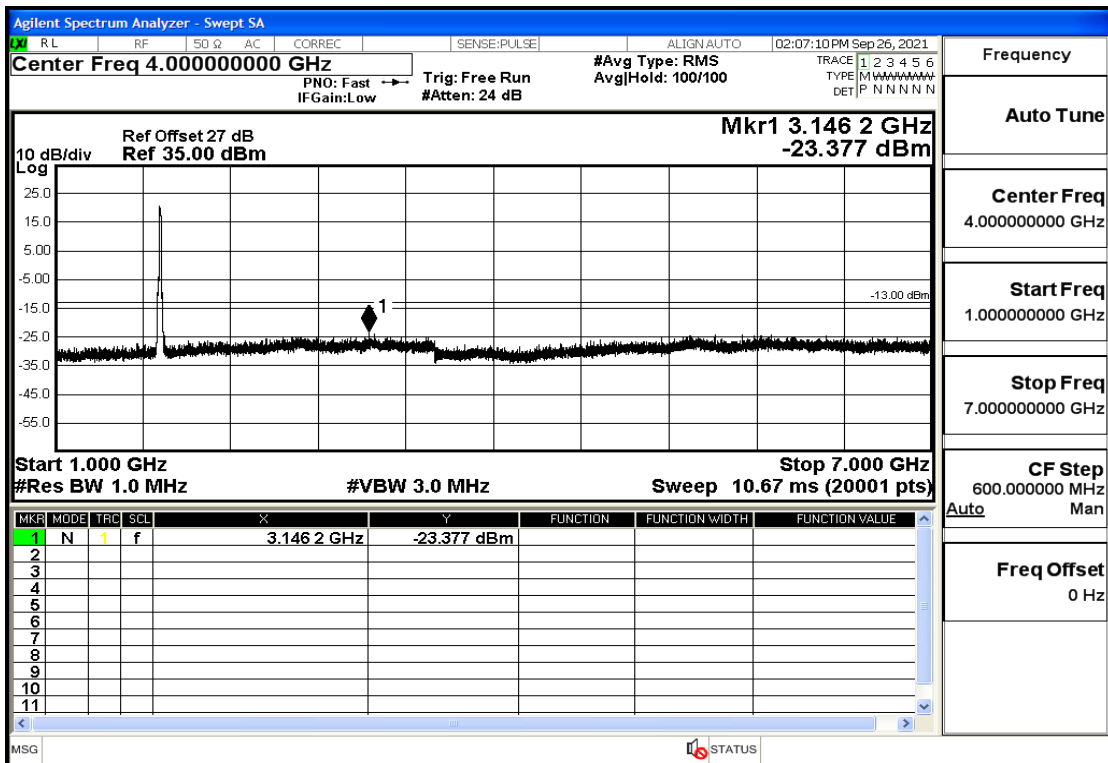

OB4-15-1717.5-QPSK-75#0@1GHz-7GHz@Pass