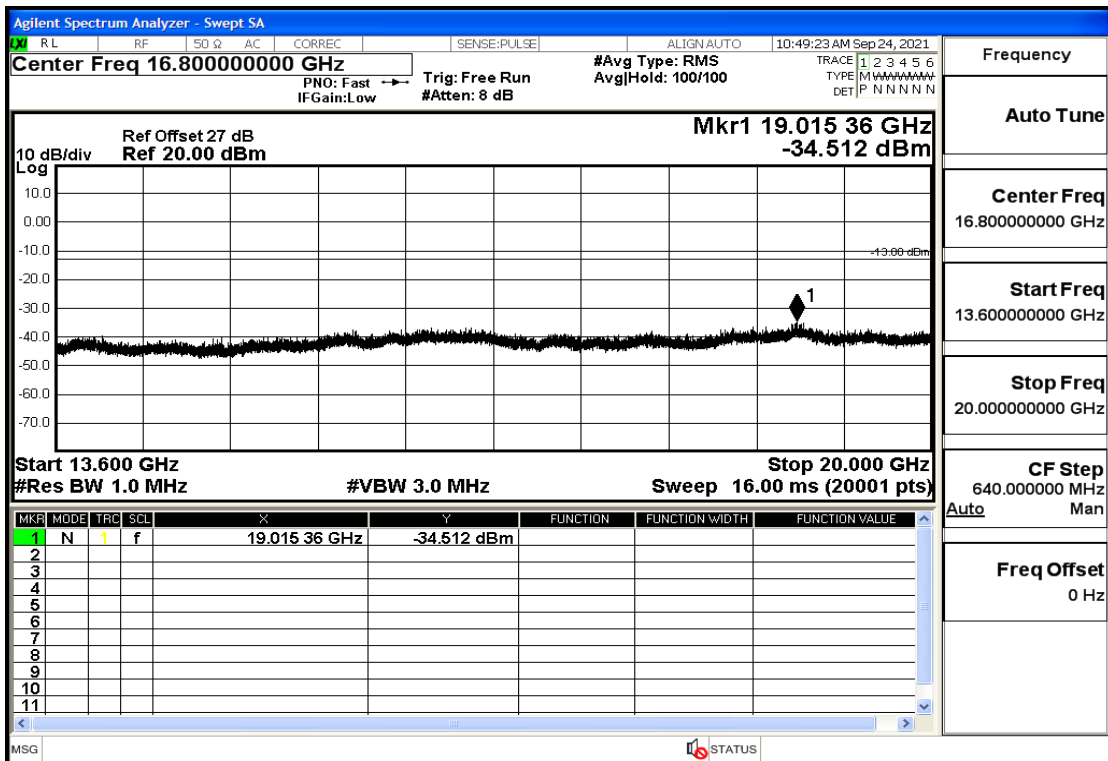

OB4-10-1715-QPSK-1#HIGH@13.6GHz-20GHz@Pass