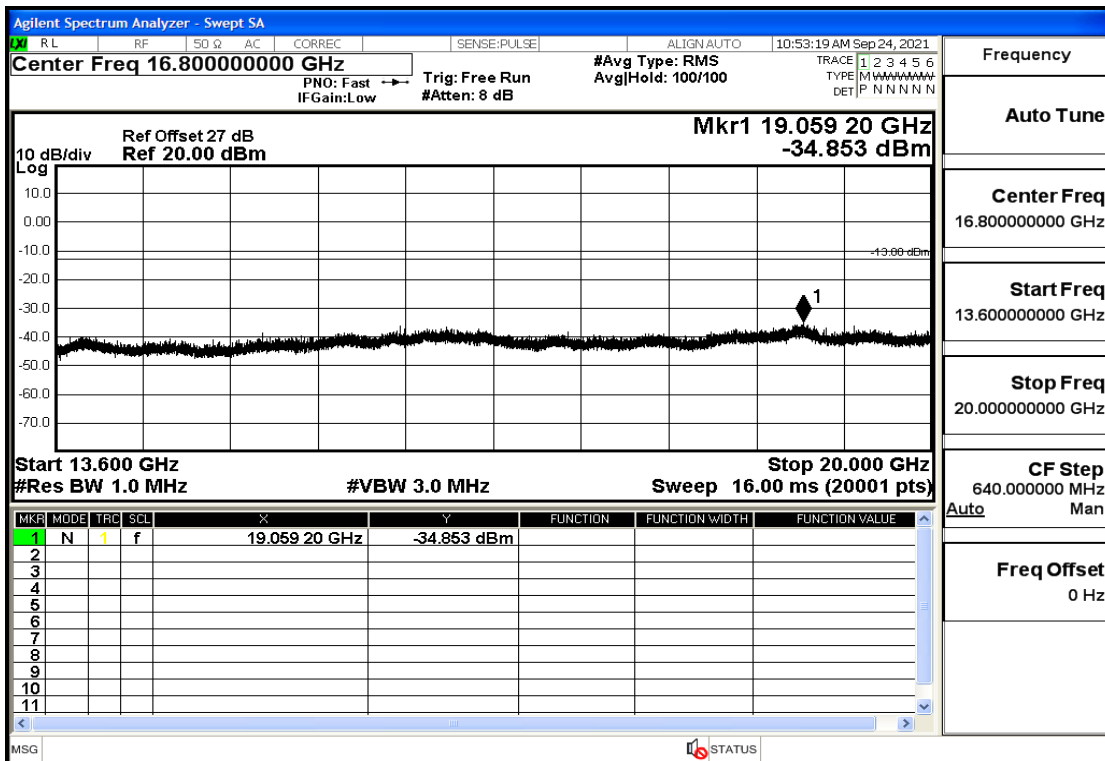

OB4-10-1732.5-QPSK-1#HIGH@30MHz-1GHz@Pass

OB4-10-1732.5-QPSK-1#HIGH@1GHz-7GHz@Pass

OB4-10-1732.5-QPSK-1#HIGH@7GHz-13.6GHz@Pass

OB4-10-1732.5-QPSK-1#HIGH@13.6GHz-20GHz@Pass

OB4-10-1750-QPSK-50#0@30mHz-1GHz@Pass