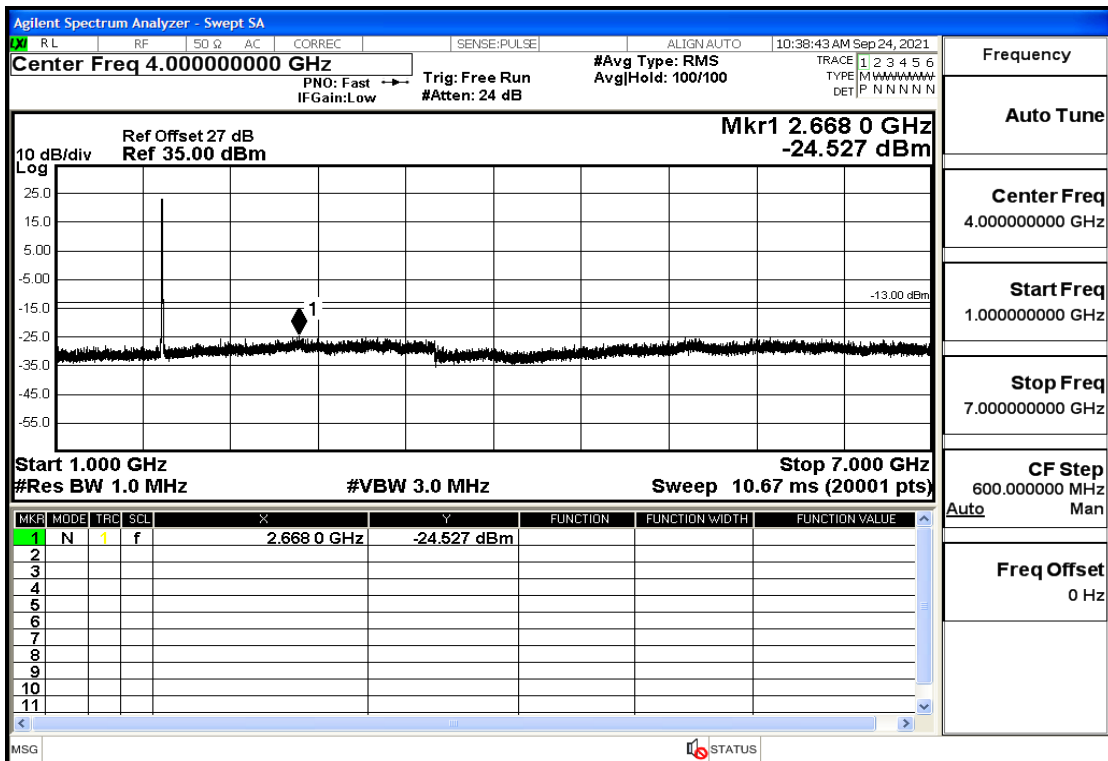

OB4-5-1732.5-QPSK-25#0@1GHz-7GHz@Pass