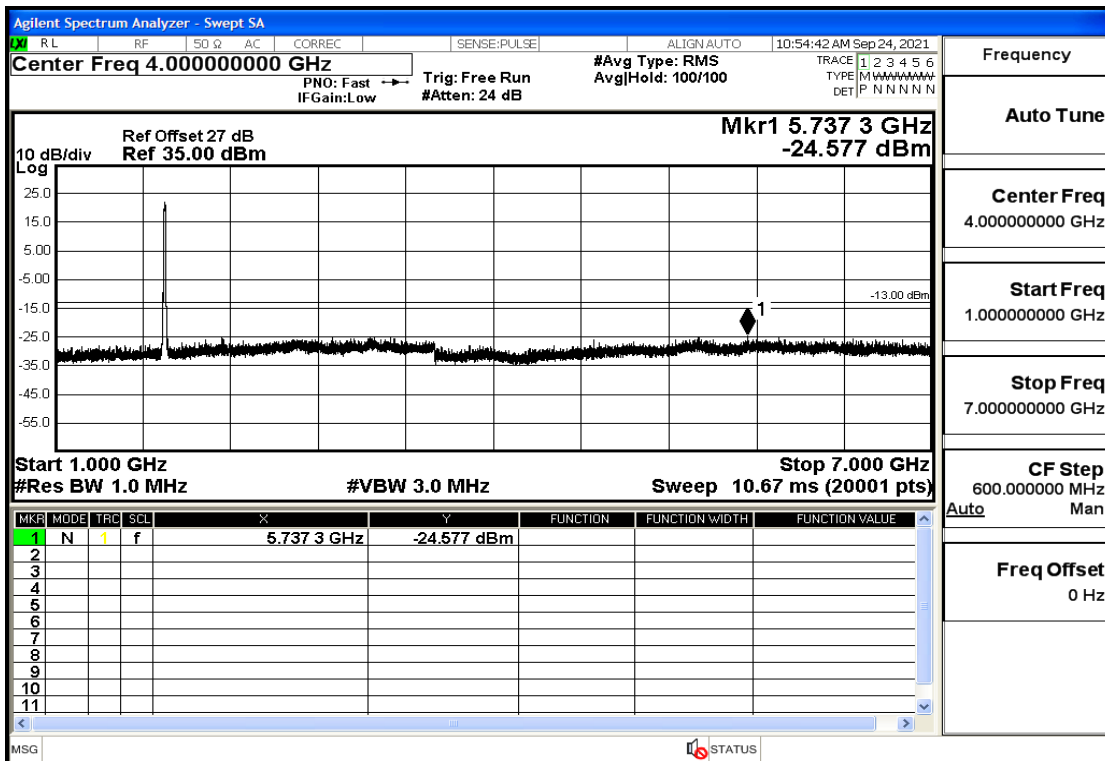

OB4-10-1750-QPSK-50#0@1GHz-7GHz@Pass