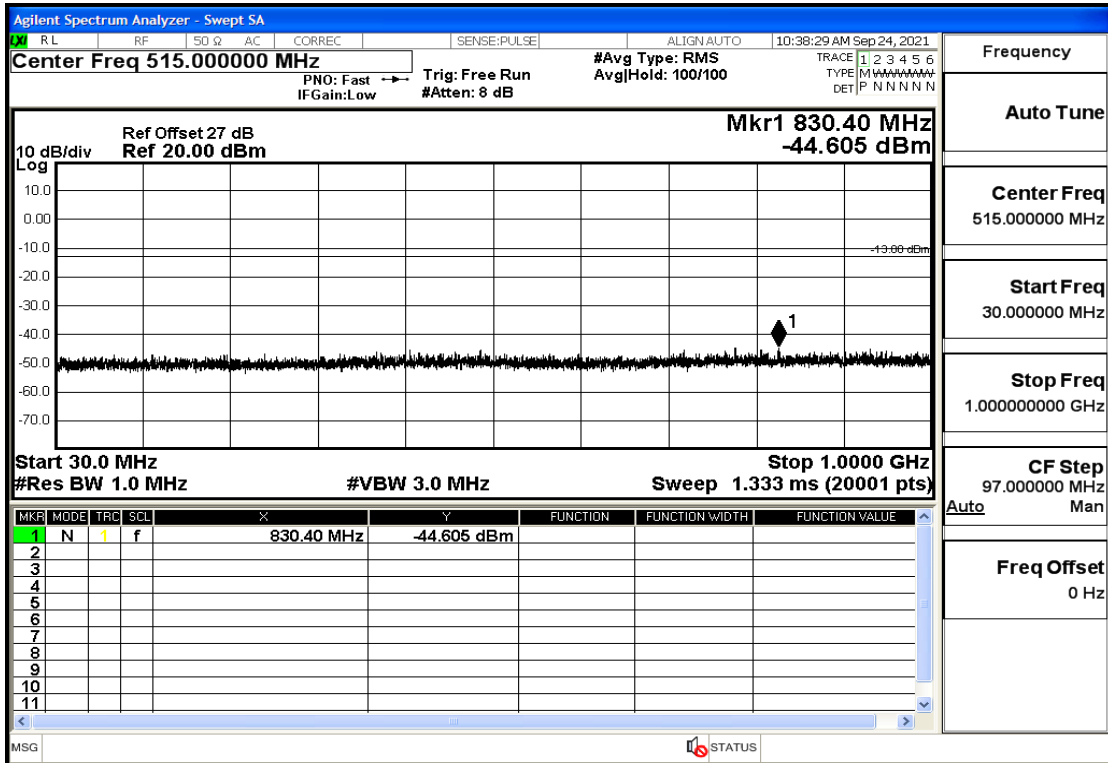

OB4-5-1732.5-QPSK-25#0@30mHz-1GHz@Pass