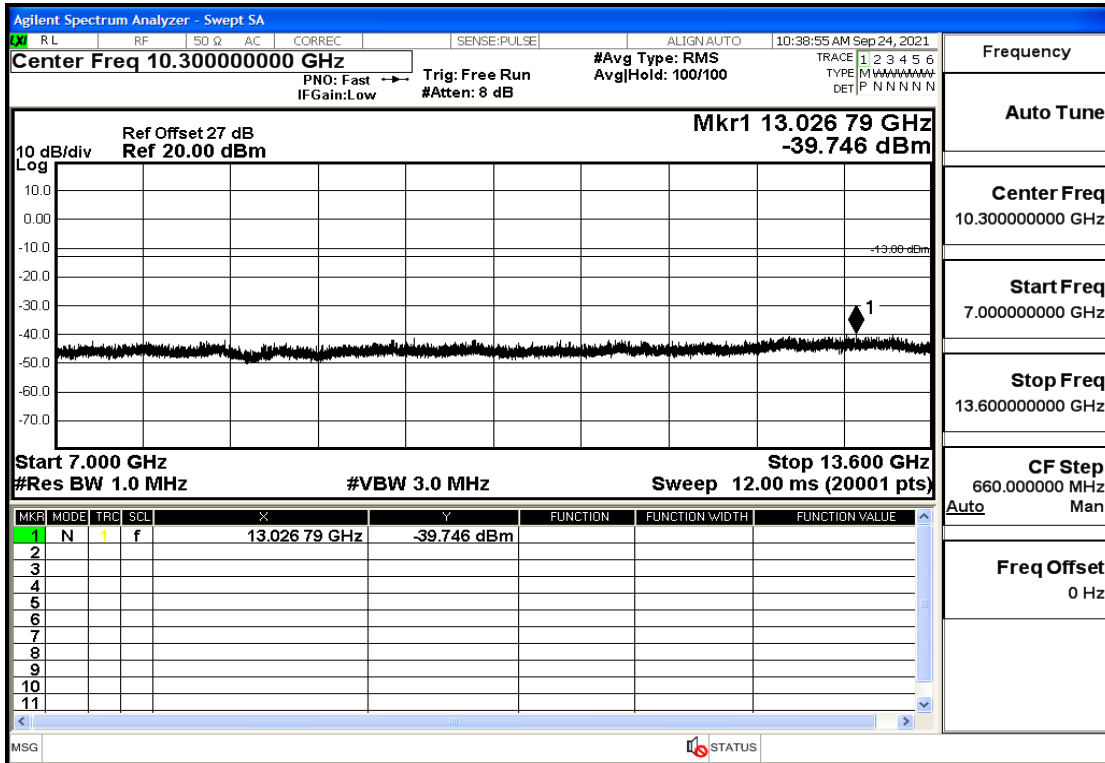

OB4-5-1732.5-QPSK-25#0@7GHz-13.6GHz@Pass