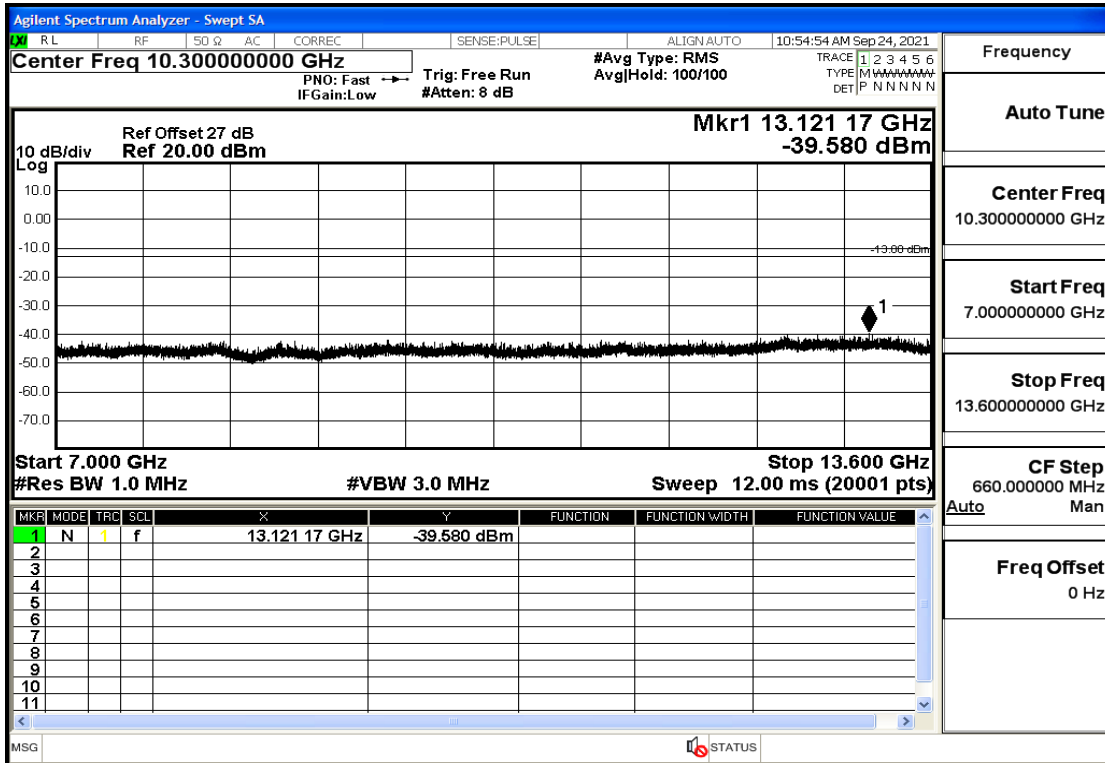

OB4-10-1750-QPSK-50#0@7GHz-13.6GHz@Pass