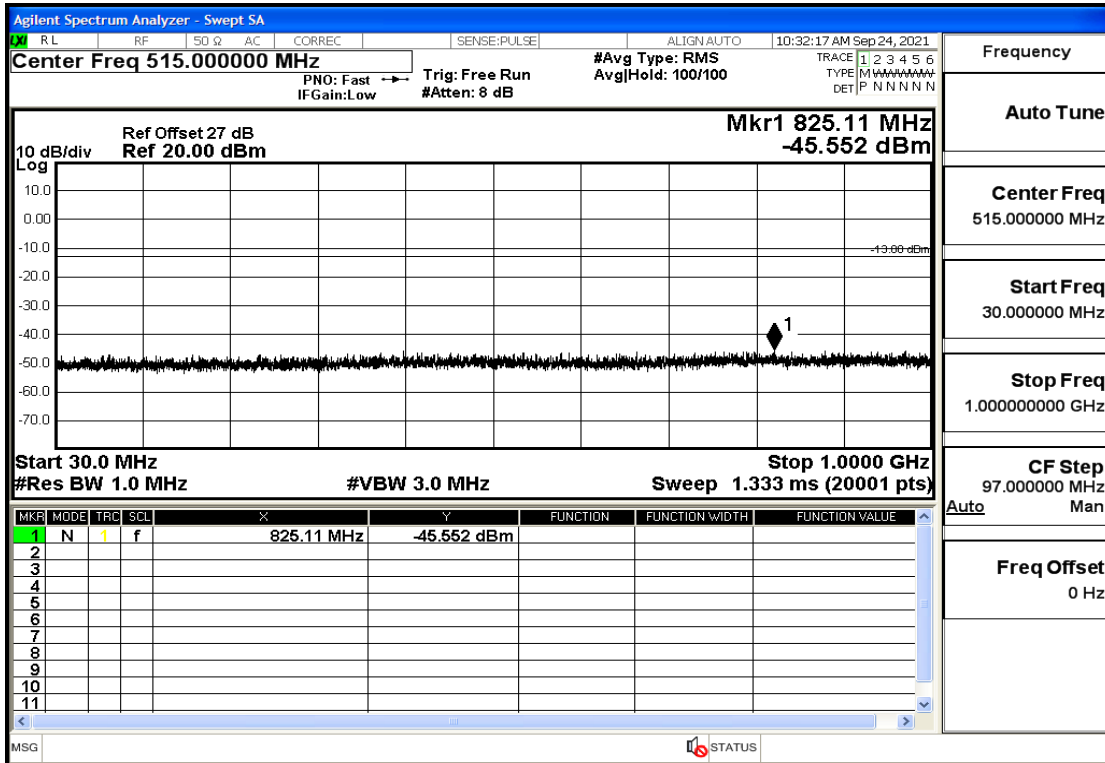

OB4-3-1753.5-QPSK-1#HIGH@30mHz-1GHz@Pass