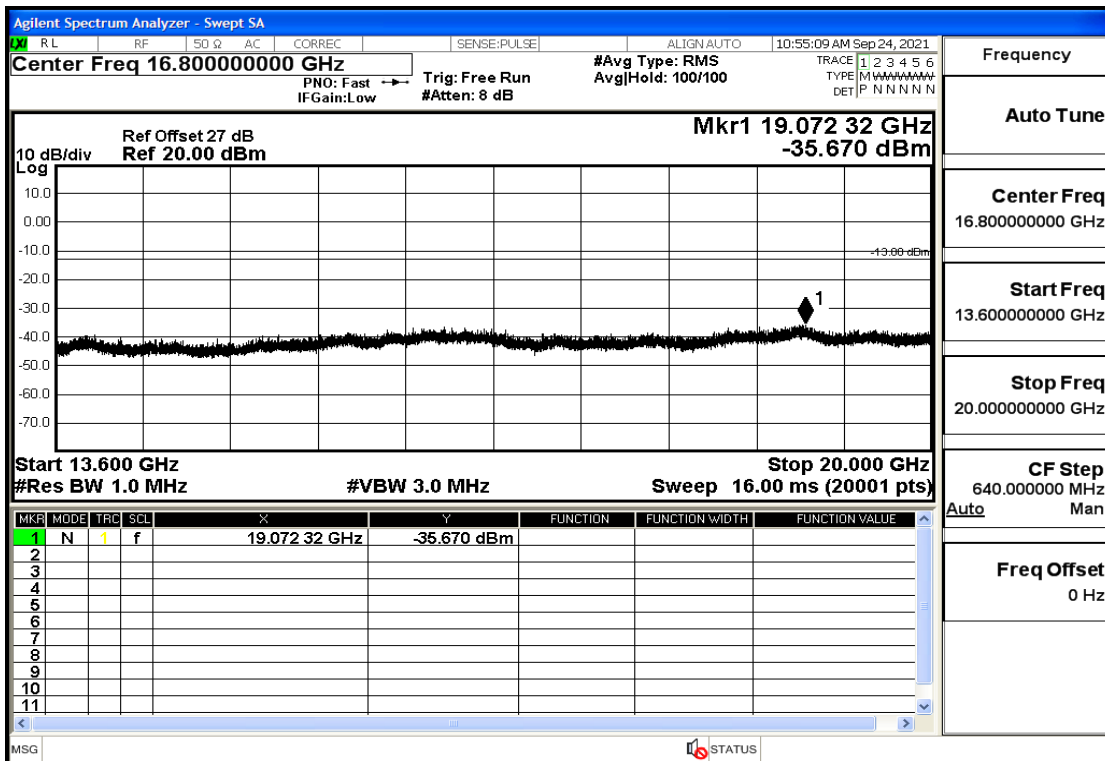

OB4-10-1750-QPSK-50#0@13.6GHz-20GHz@Pass