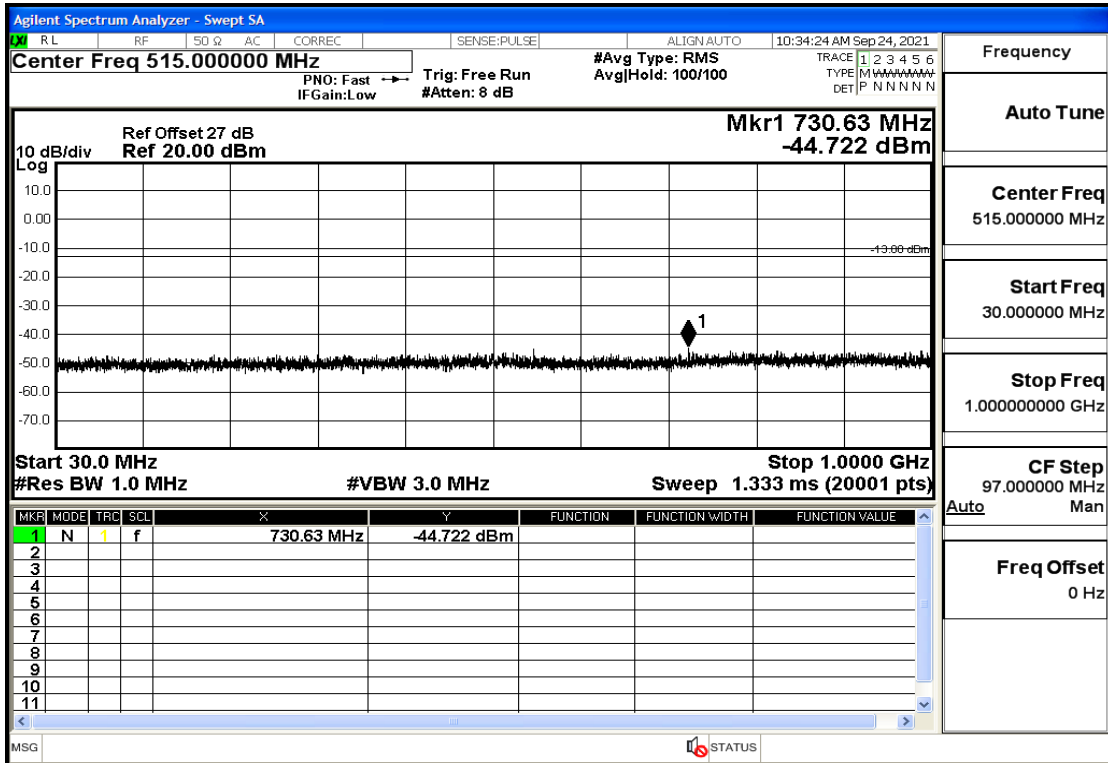

OB4-3-1753.5-QPSK-1#HIGH@30mHz-1GHz@Pass

OB4-3-1753.5-QPSK-1#HIGH@1GHz-7GHz@Pass

OB4-3-1753.5-QPSK-1#HIGH@7GHz-13.6GHz@Pass

OB4-3-1753.5-QPSK-1#HIGH@13.6GHz-20GHz@Pass

OB4-5-1712.5-QPSK-25#0@30mHz-1GHz@Pass