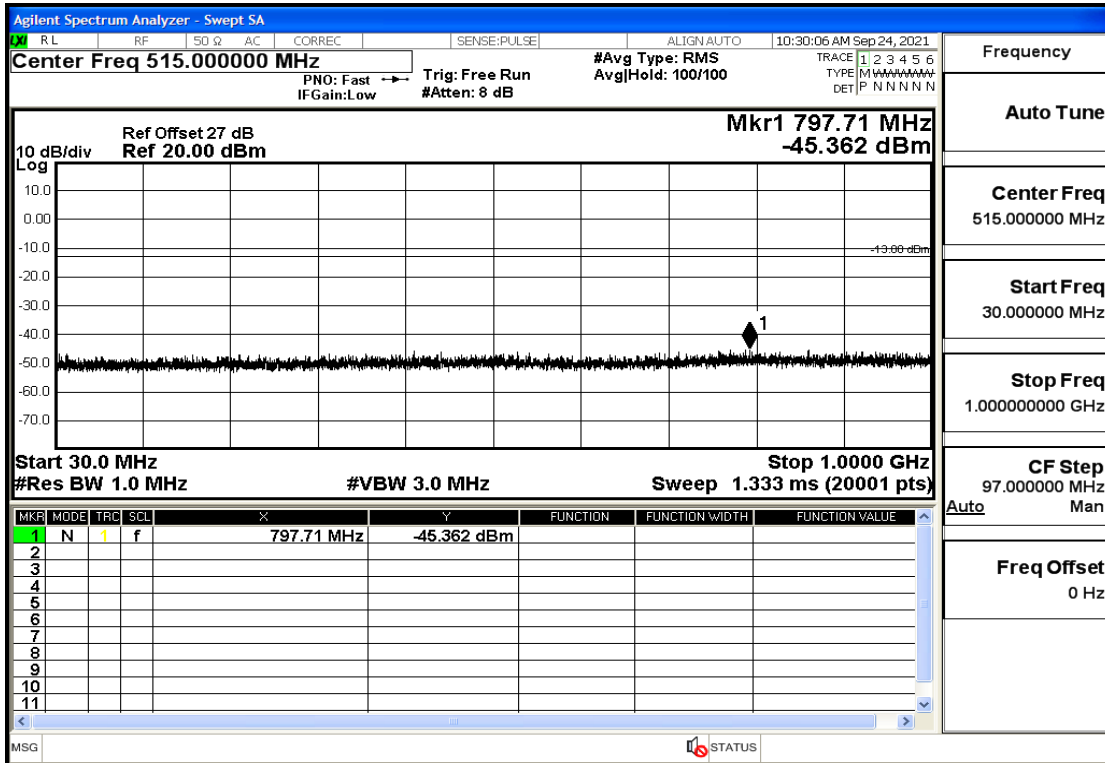

OB4-3-1732.5-QPSK-1#HIGH@30mHz-1GHz@Pass

OB4-3-1732.5-QPSK-1#HIGH@1GHz-7GHz@Pass

OB4-3-1732.5-QPSK-1#HIGH@7GHz-13.6GHz@Pass

Frequency
Auto Tune
Center Freq 10.30000000 GHz
Start Freq 7.00000000 GHz
Stop Freq 13.60000000 GHz
CF Step 660.000000 MHz Auto Man
Freq Offset 0 Hz

OB4-3-1732.5-QPSK-1#HIGH@13.6GHz-20GHz@Pass

Frequency
Auto Tune
Center Freq 16.80000000 GHz
Start Freq 13.60000000 GHz
Stop Freq 20.00000000 GHz
CF Step 640.000000 MHz Auto Man
Freq Offset 0 Hz

OB4-3-1753.5-QPSK-15#0@30mHz-1GHz@Pass