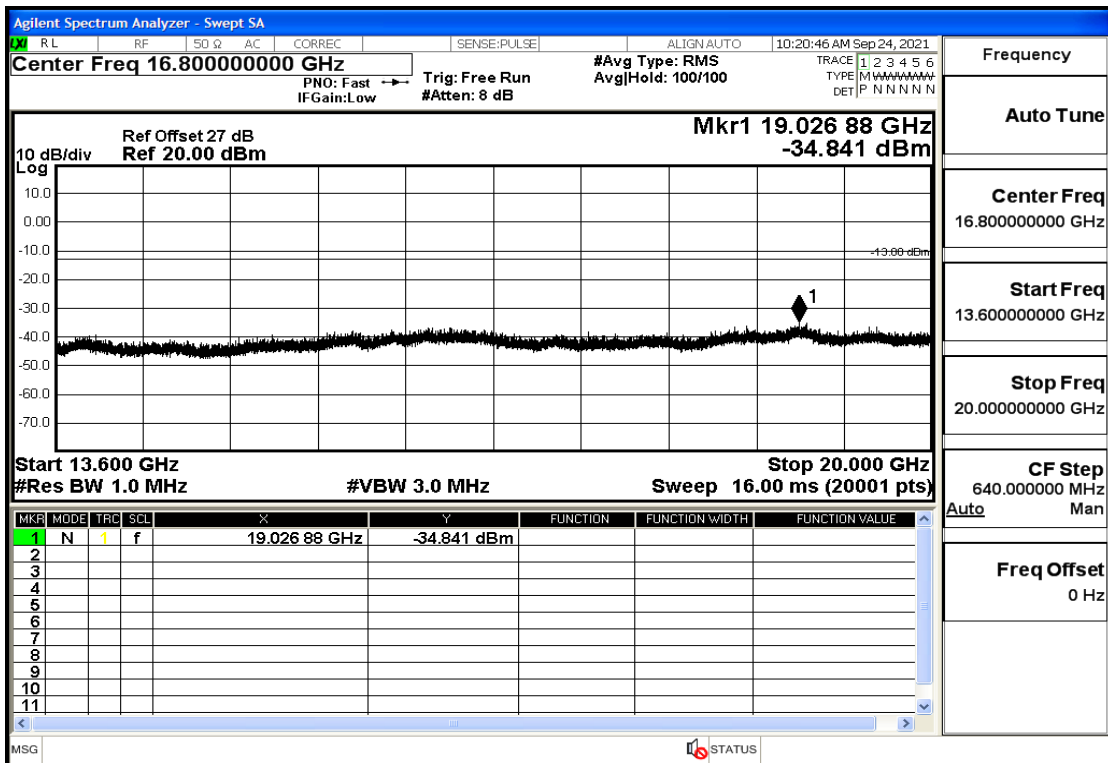

OB4-1.4-1754.3-QPSK-1#HIGH@13.6GHz-20GHz@Pass