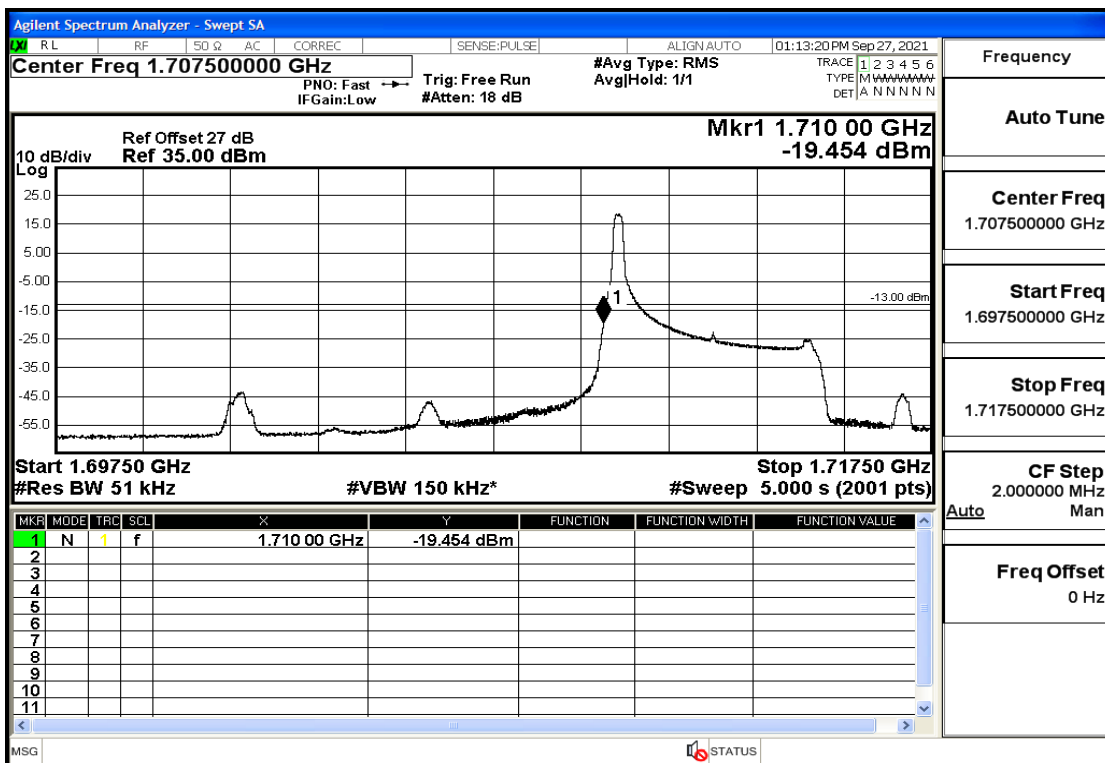

Band4-5-1712.5-QPSK-1#LOW@Pass