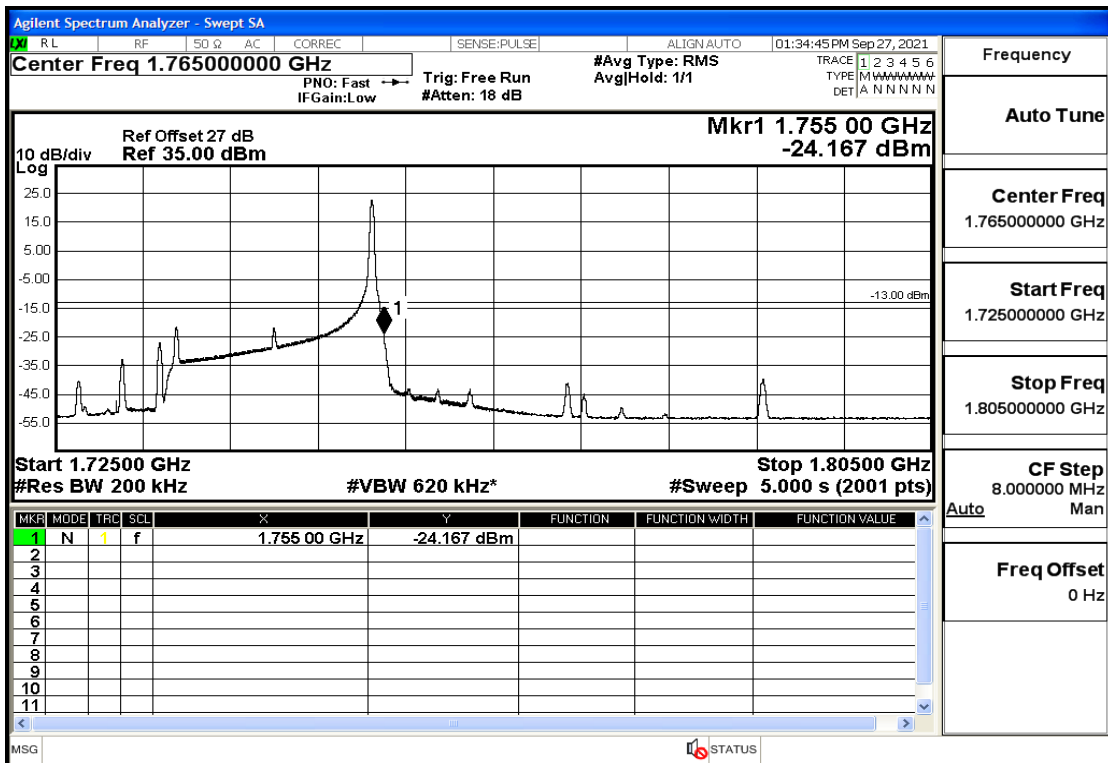

Band4-20-1745-QPSK-1#HIGH@Pass