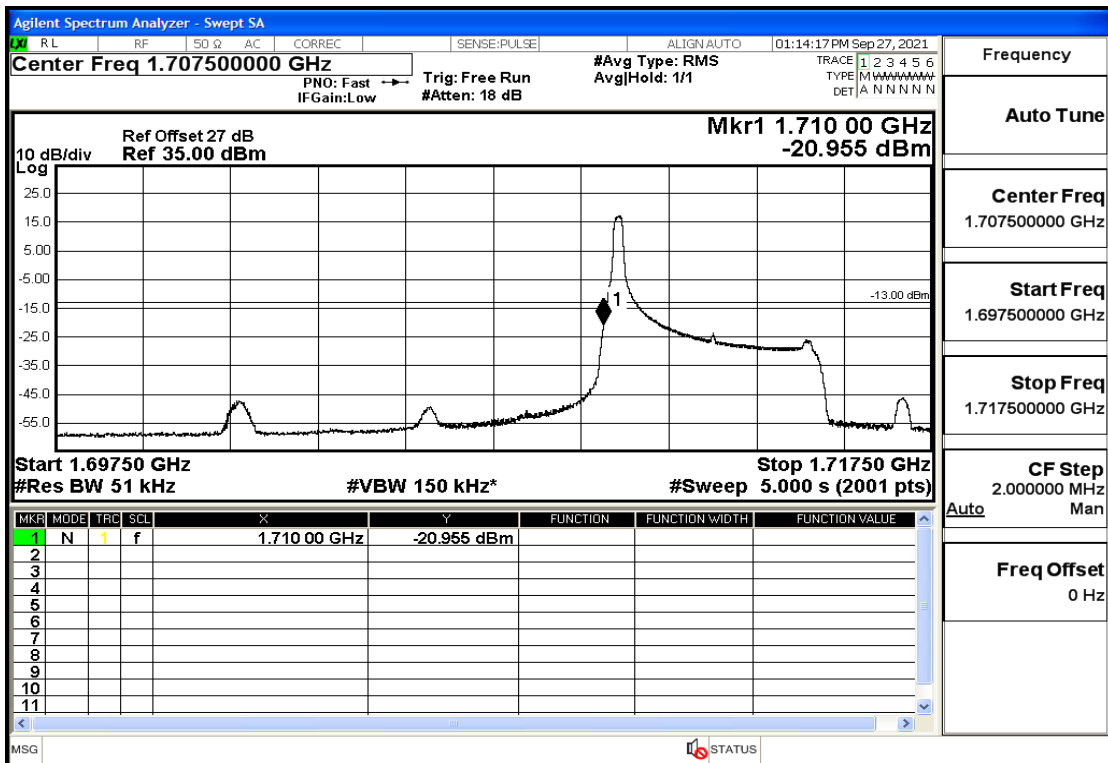

Band4-5-1712.5-16QAM-1#LOW@Pass