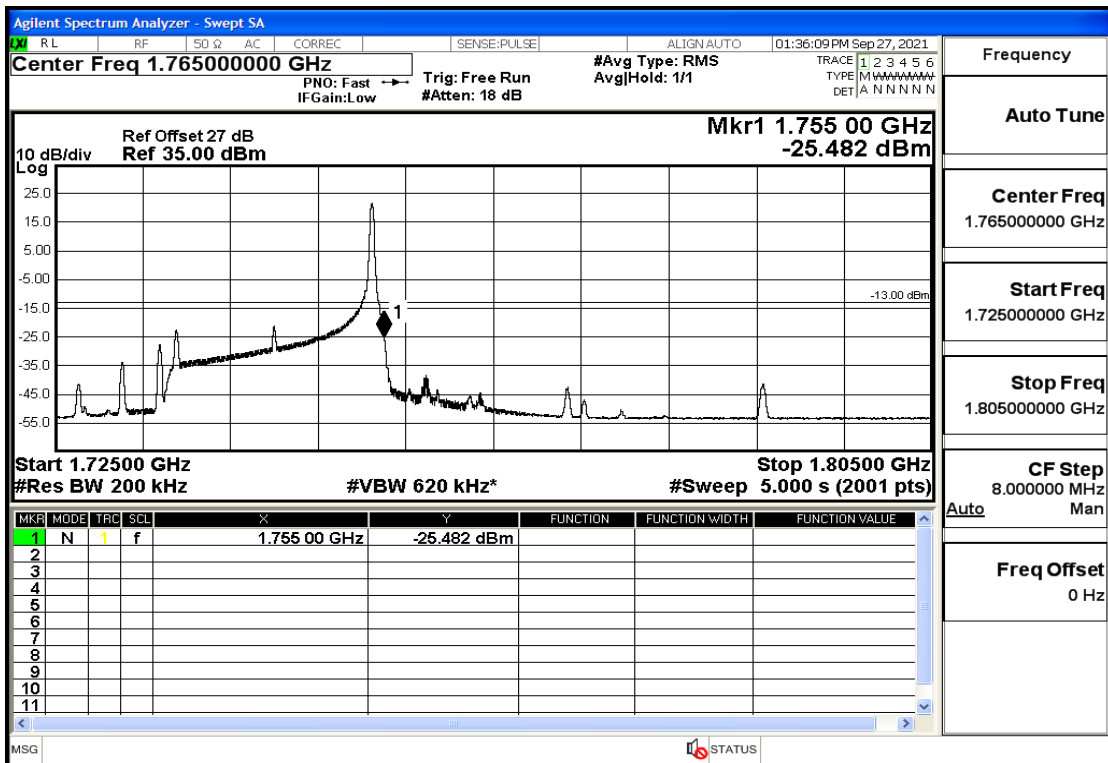

## Conducted Spurious Emission

Band	Bandwidth(MHz)	UL Frequency(MHz)	Modulation	RB Size	RB Offset	Test Condition	Transmitter Spurious Emission(Pass/Fail)
OB4	1.4	1710.7	QPSK	6	LOW	30mHz-1GHz	Pass
OB4	1.4	1710.7	QPSK	6	LOW	1GHz-7GHz	Pass
OB4	1.4	1710.7	QPSK	6	LOW	7GHz-13.6GHz	Pass
OB4	1.4	1710.7	QPSK	6	LOW	13.6GHz-20GHz	Pass
OB4	1.4	1710.7	QPSK	1	LOW	30mHz-1GHz	Pass
OB4	1.4	1710.7	QPSK	1	LOW	1GHz-7GHz	Pass
OB4	1.4	1710.7	QPSK	1	LOW	7GHz-13.6GHz	Pass
OB4	1.4	1710.7	QPSK	1	LOW	13.6GHz-20GHz	Pass
OB4	1.4	1710.7	QPSK	1	HIGH	30mHz-1GHz	Pass
OB4	1.4	1710.7	QPSK	1	HIGH	1GHz-7GHz	Pass
OB4	1.4	1710.7	QPSK	1	HIGH	7GHz-13.6GHz	Pass
OB4	1.4	1710.7	QPSK	1	HIGH	13.6GHz-20GHz	Pass
OB4	1.4	1732.5	QPSK	6	LOW	30mHz-1GHz	Pass
OB4	1.4	1732.5	QPSK	6	LOW	1GHz-7GHz	Pass
OB4	1.4	1732.5	QPSK	6	LOW	7GHz-13.6GHz	Pass
OB4	1.4	1732.5	QPSK	6	LOW	13.6GHz-20GHz	Pass
OB4	1.4	1732.5	QPSK	1	LOW	30mHz-1GHz	Pass
OB4	1.4	1732.5	QPSK	1	LOW	1GHz-7GHz	Pass
OB4	1.4	1732.5	QPSK	1	LOW	7GHz-13.6GHz	Pass
OB4	1.4	1732.5	QPSK	1	LOW	13.6GHz-20GHz	Pass
OB4	1.4	1732.5	QPSK	1	HIGH	30mHz-1GHz	Pass
OB4	1.4	1732.5	QPSK	1	HIGH	1GHz-7GHz	Pass
OB4	1.4	1732.5	QPSK	1	HIGH	7GHz-13.6GHz	Pass
OB4	1.4	1732.5	QPSK	1	HIGH	13.6GHz-20GHz	Pass
OB4	1.4	1754.3	QPSK	6	LOW	30mHz-1GHz	Pass
OB4	1.4	1754.3	QPSK	6	LOW	1GHz-7GHz	Pass
OB4	1.4	1754.3	QPSK	6	LOW	7GHz-13.6GHz	Pass
OB4	1.4	1754.3	QPSK	6	LOW	13.6GHz-20GHz	Pass
OB4	1.4	1754.3	QPSK	1	LOW	30mHz-1GHz	Pass
OB4	1.4	1754.3	QPSK	1	LOW	1GHz-7GHz	Pass
OB4	1.4	1754.3	QPSK	1	LOW	7GHz-13.6GHz	Pass
OB4	1.4	1754.3	QPSK	1	LOW	13.6GHz-20GHz	Pass
OB4	1.4	1754.3	QPSK	1	HIGH	30mHz-1GHz	Pass
OB4	1.4	1754.3	QPSK	1	HIGH	1GHz-7GHz	Pass
OB4	1.4	1754.3	QPSK	1	HIGH	7GHz-13.6GHz	Pass
OB4	1.4	1754.3	QPSK	1	HIGH	13.6GHz-20GHz	Pass
OB4	3	1711.5	QPSK	15	LOW	30mHz-1GHz	Pass
OB4	3	1711.5	QPSK	15	LOW	1GHz-7GHz	Pass
OB4	3	1711.5	QPSK	15	LOW	7GHz-13.6GHz	Pass