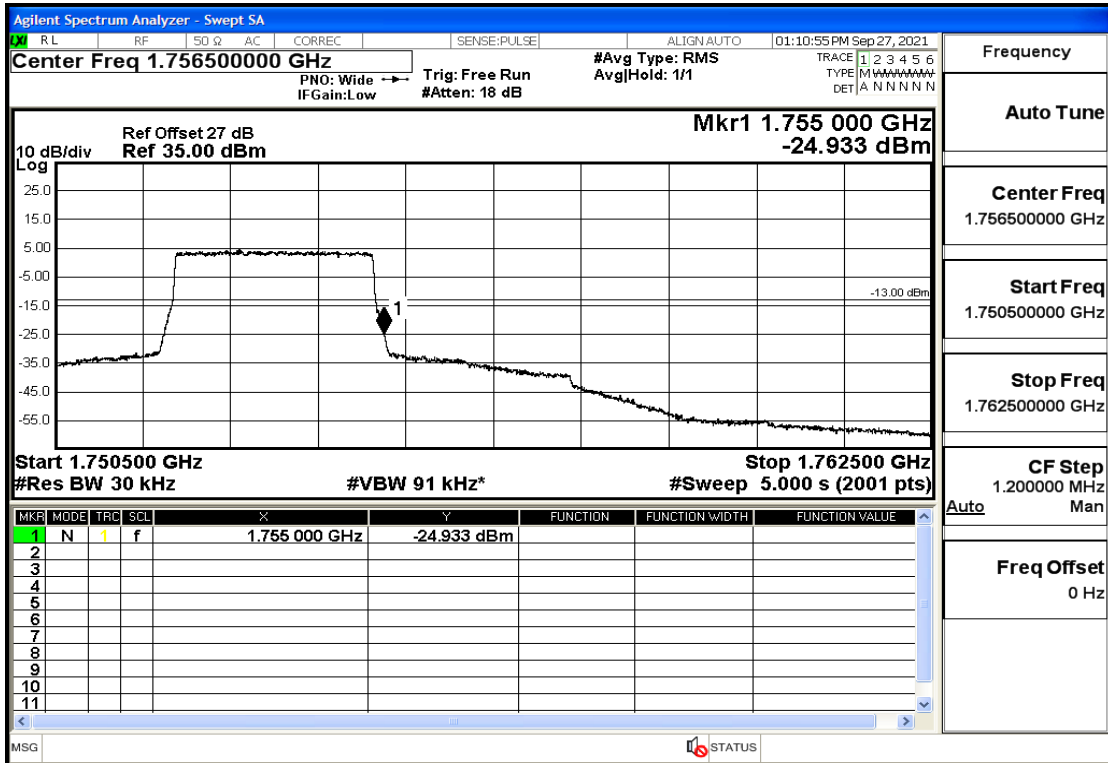

Band4-3-1753.5-QPSK-15#LOW@Pass