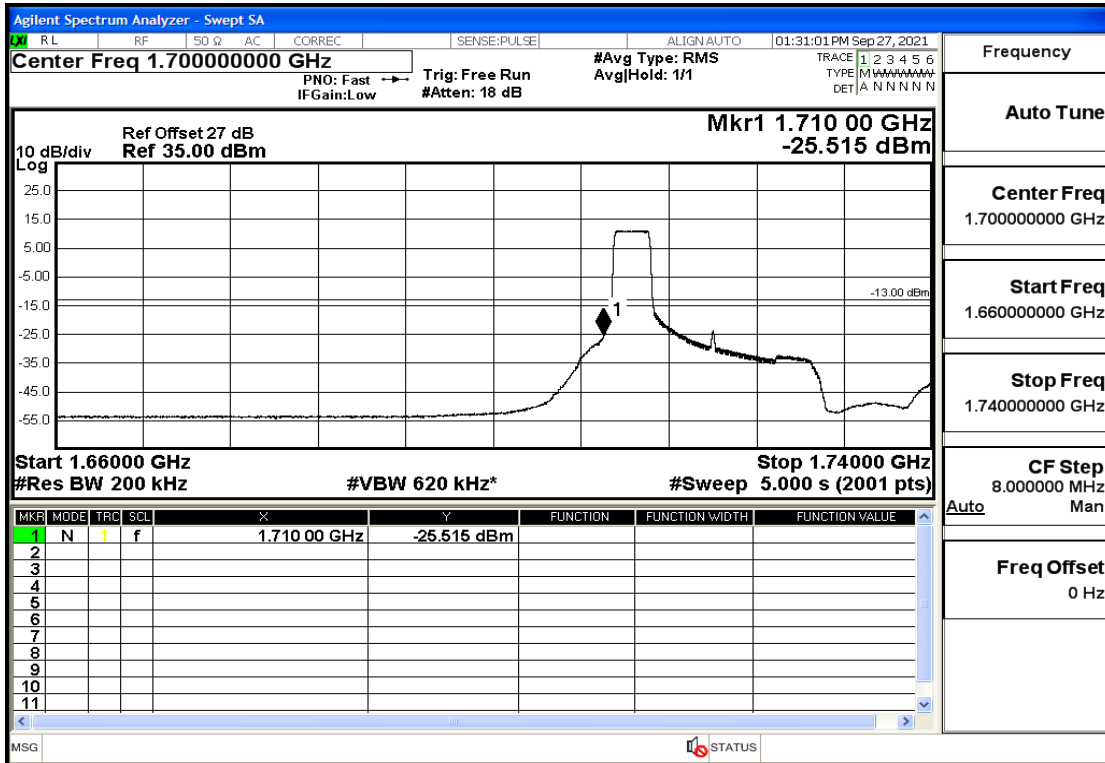

Band4-20-1720-16QAM-18#LOW@Pass