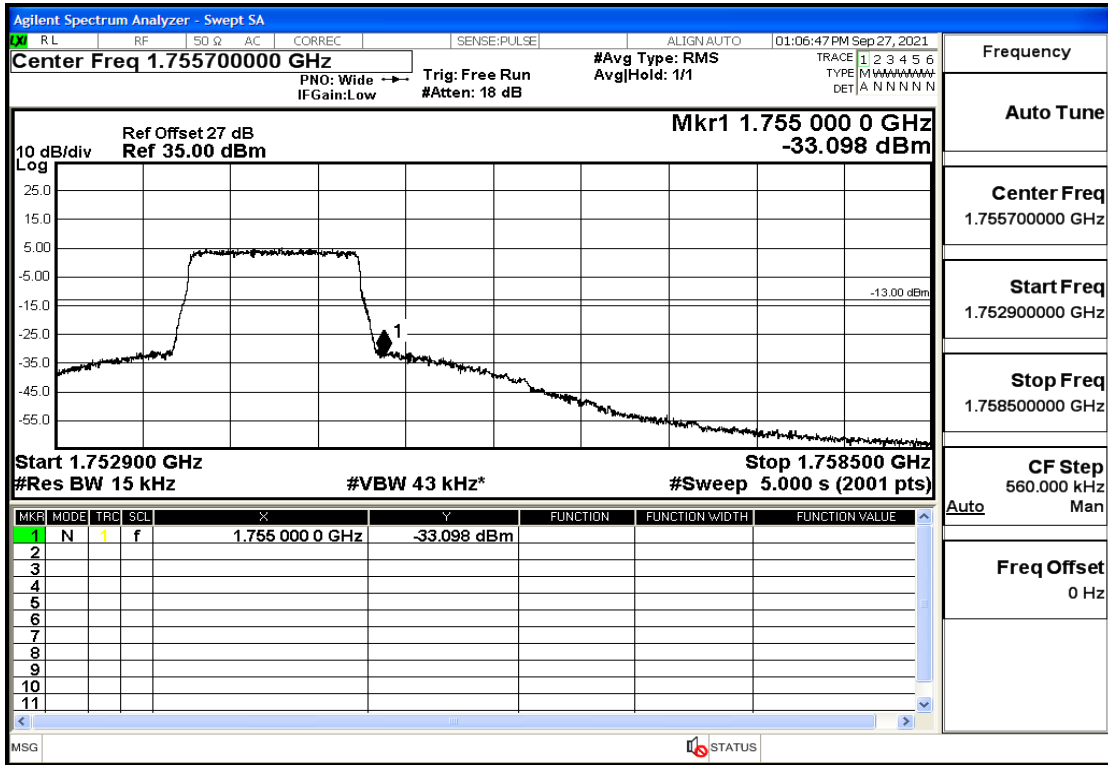

Band4-1.4-1754.3-16QAM-6#LOW@Pass