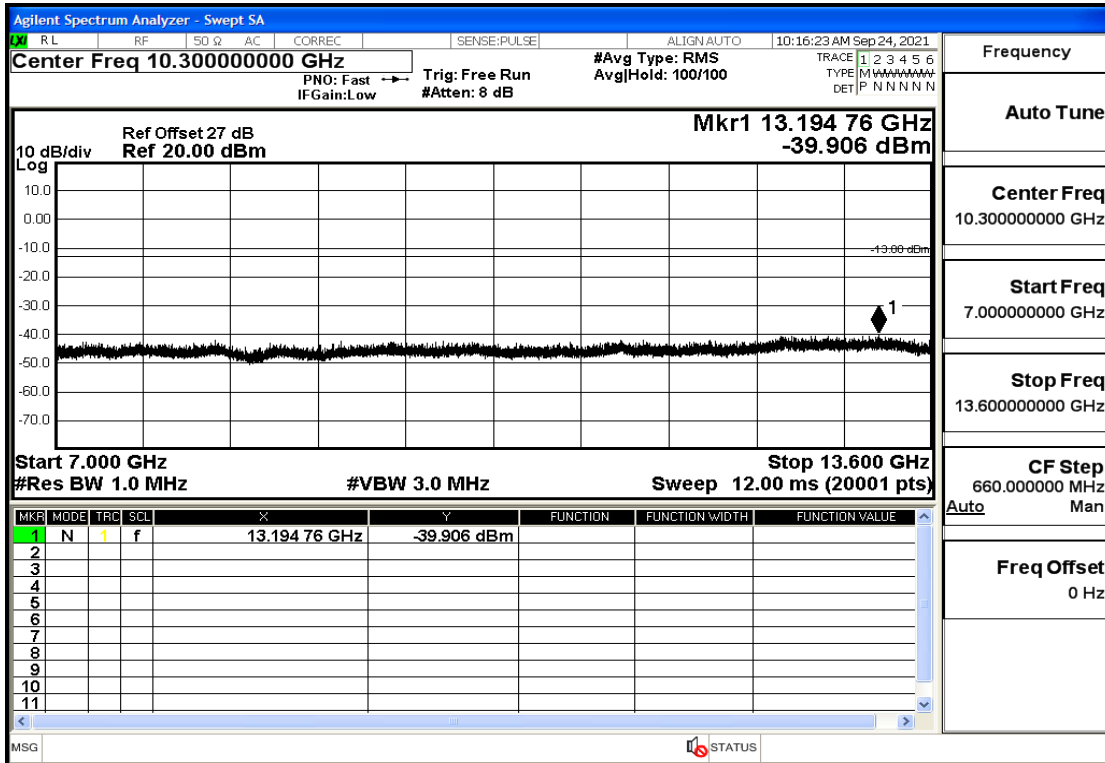

OB4-1.4-1732.5-QPSK-1#HIGH@7GHz-13.6GHz@Pass