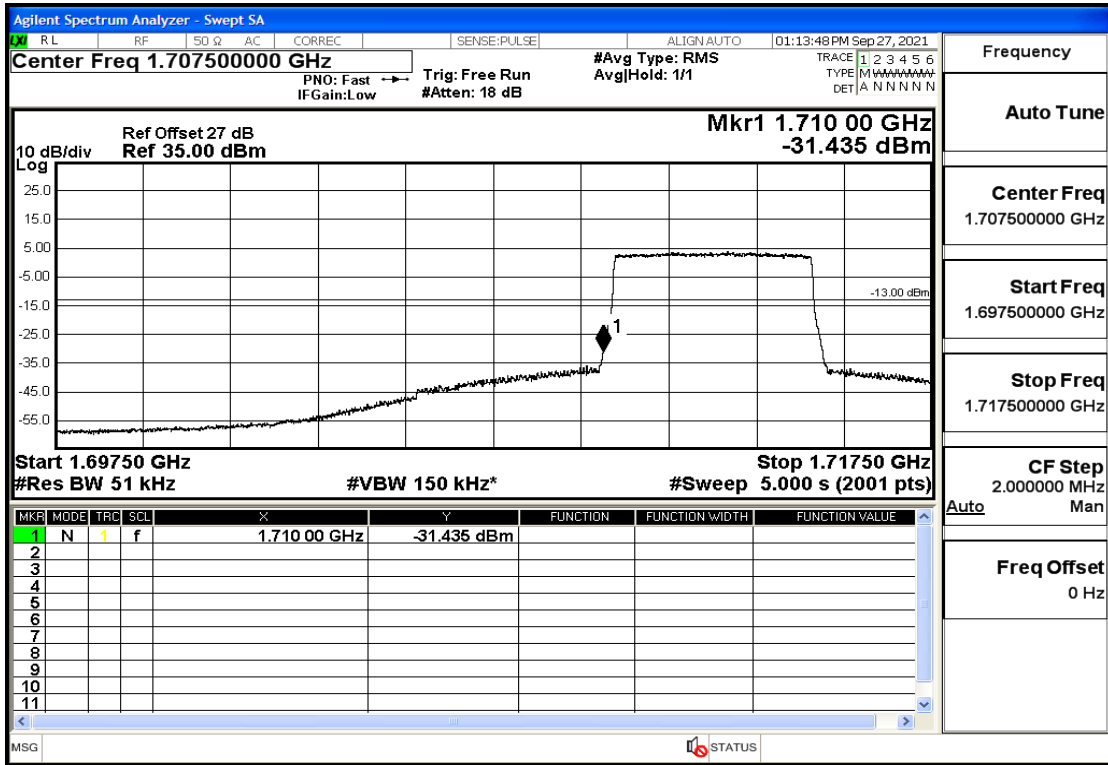

Band4-5-1712.5-16QAM-25#LOW@Pass