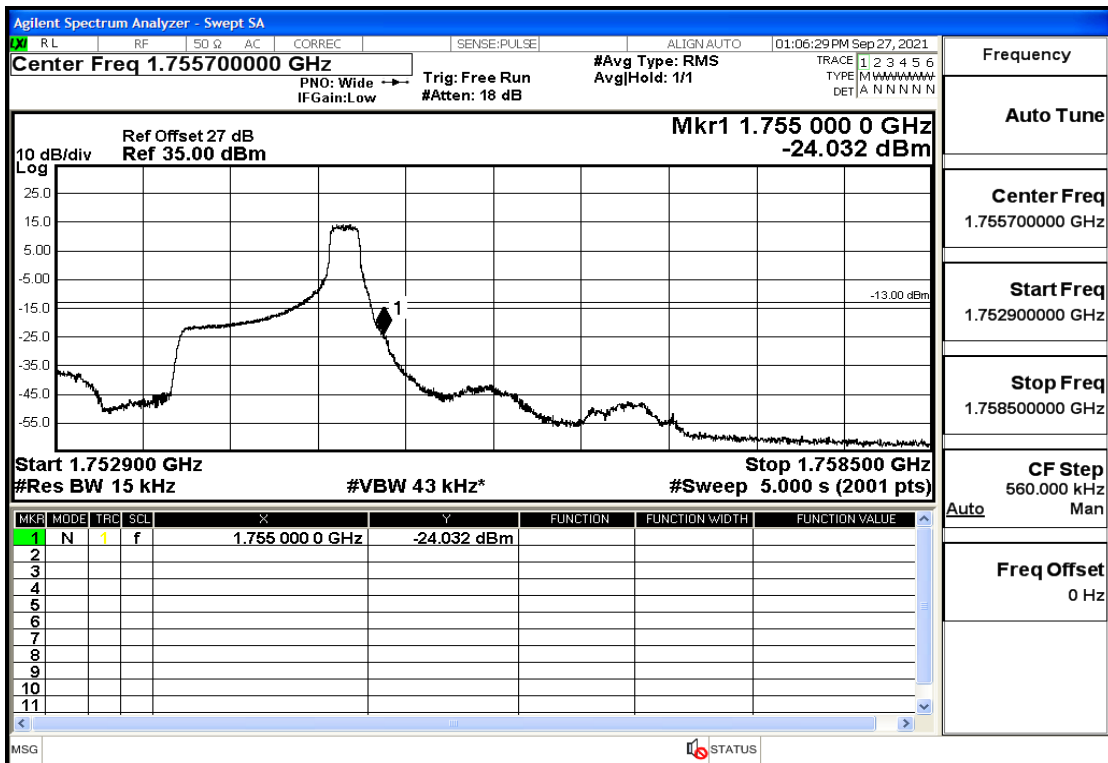

Band4-1.4-1754.3-QPSK-1#HIGH@Pass