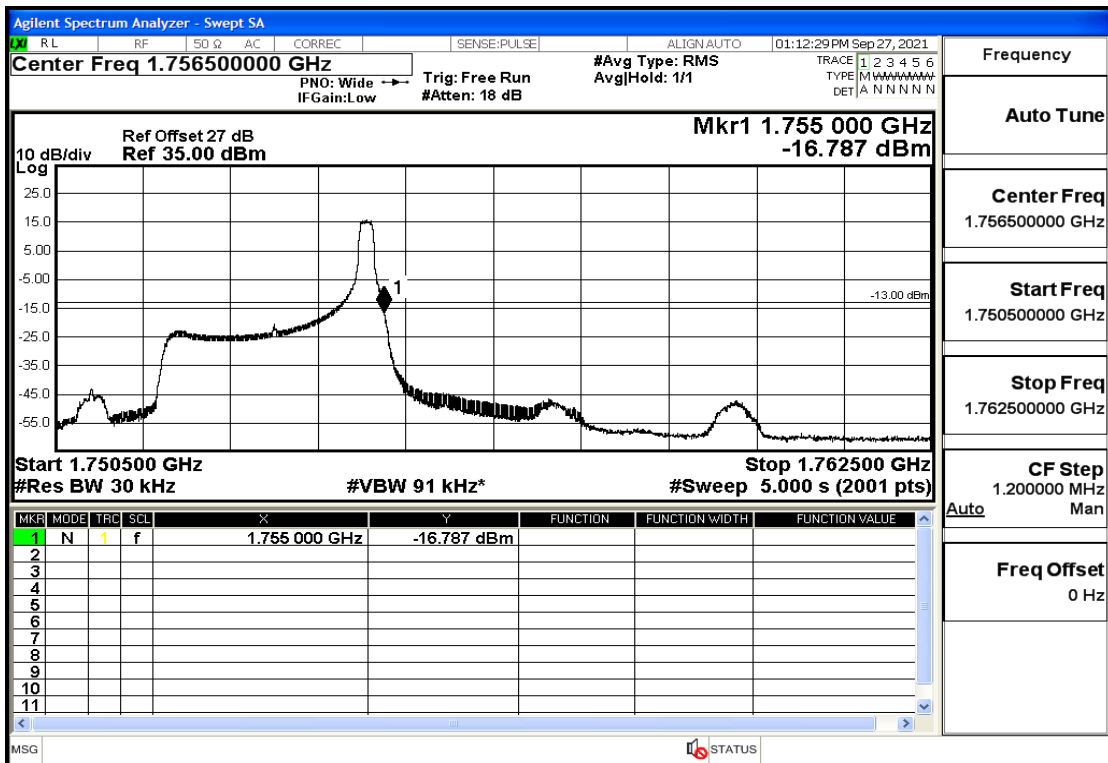

Band4-3-1753.5-16QAM-1#HIGH@Pass