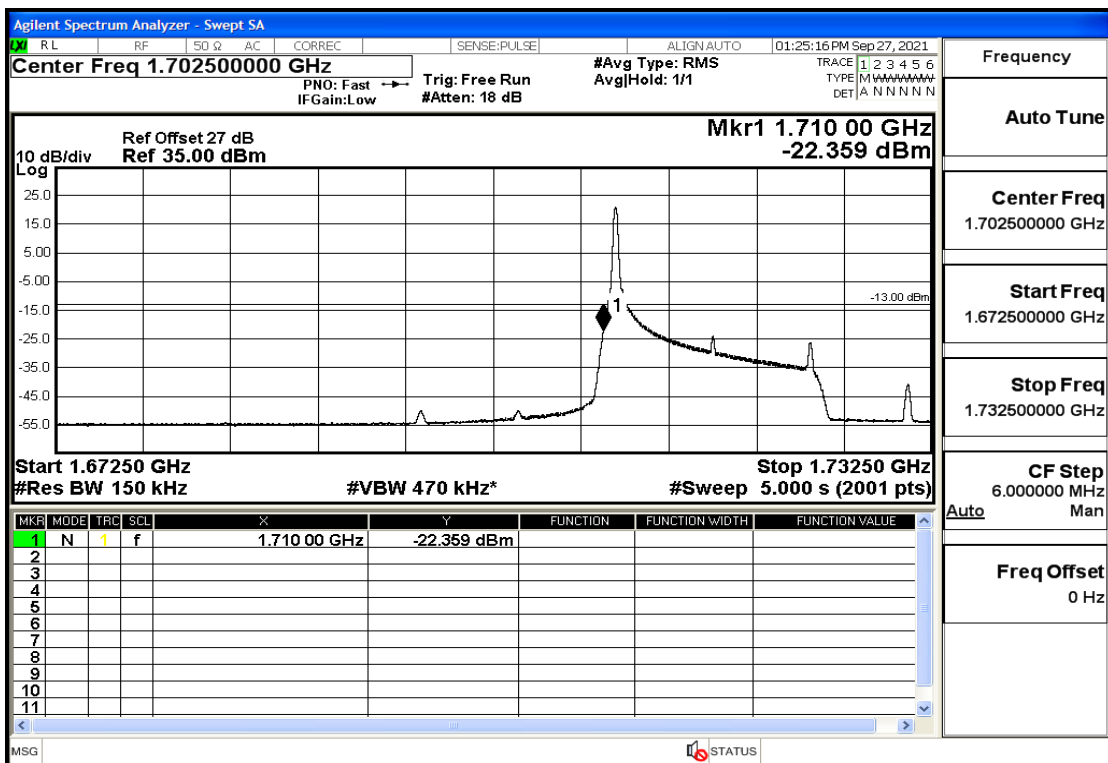

Band4-15-1717.5-16QAM-1#LOW@Pass