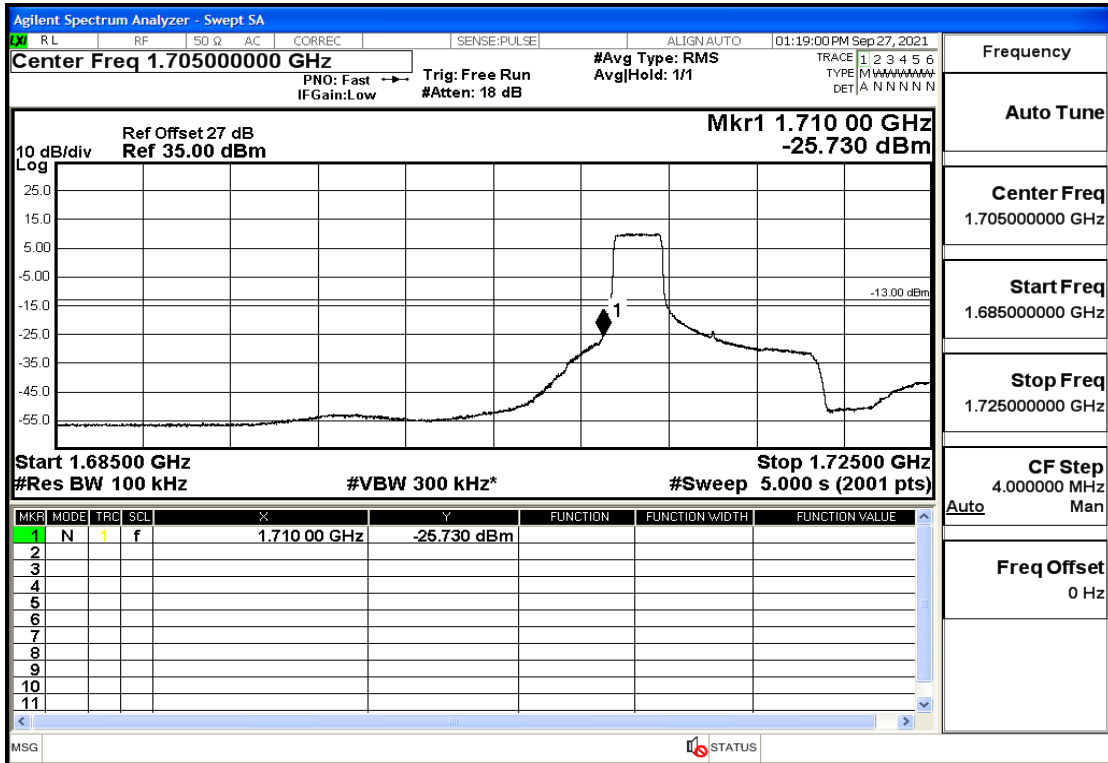

Band4-10-1715-16QAM-12#LOW@Pass