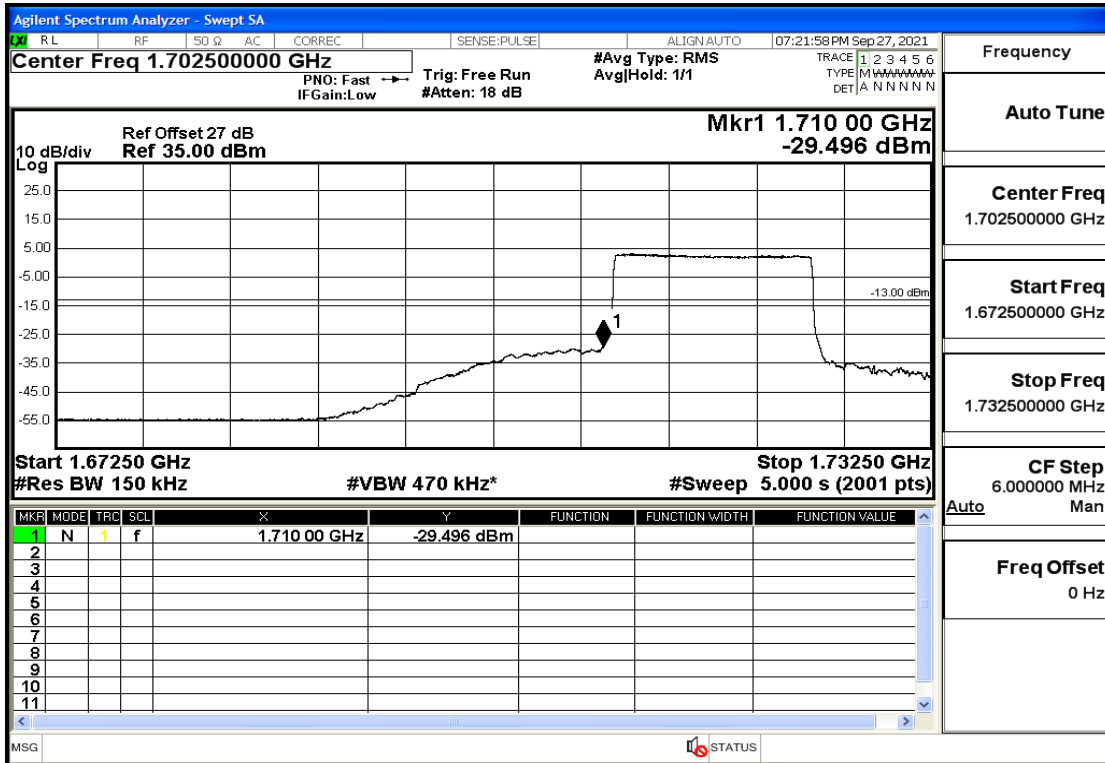

Band4-15-1717.5-QPSK-75#LOW@Pass