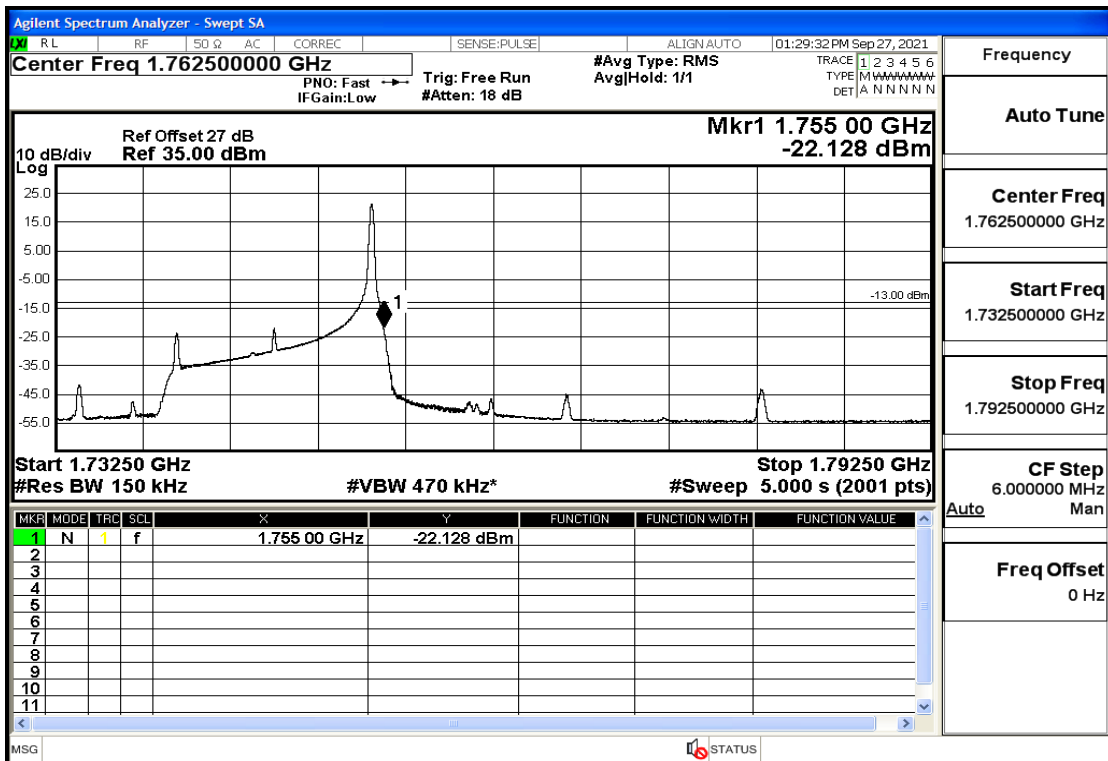

Band4-15-1747.5-16QAM-1#HIGH@Pass