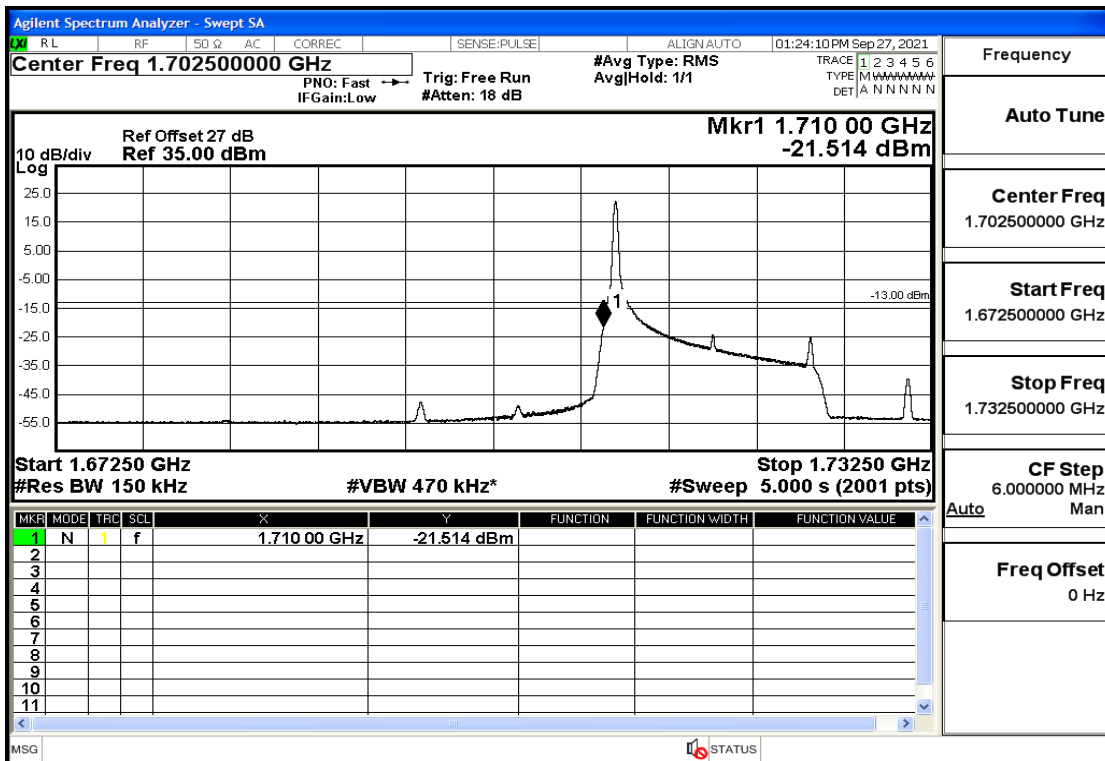

Band4-15-1717.5-QPSK-1#LOW@Pass