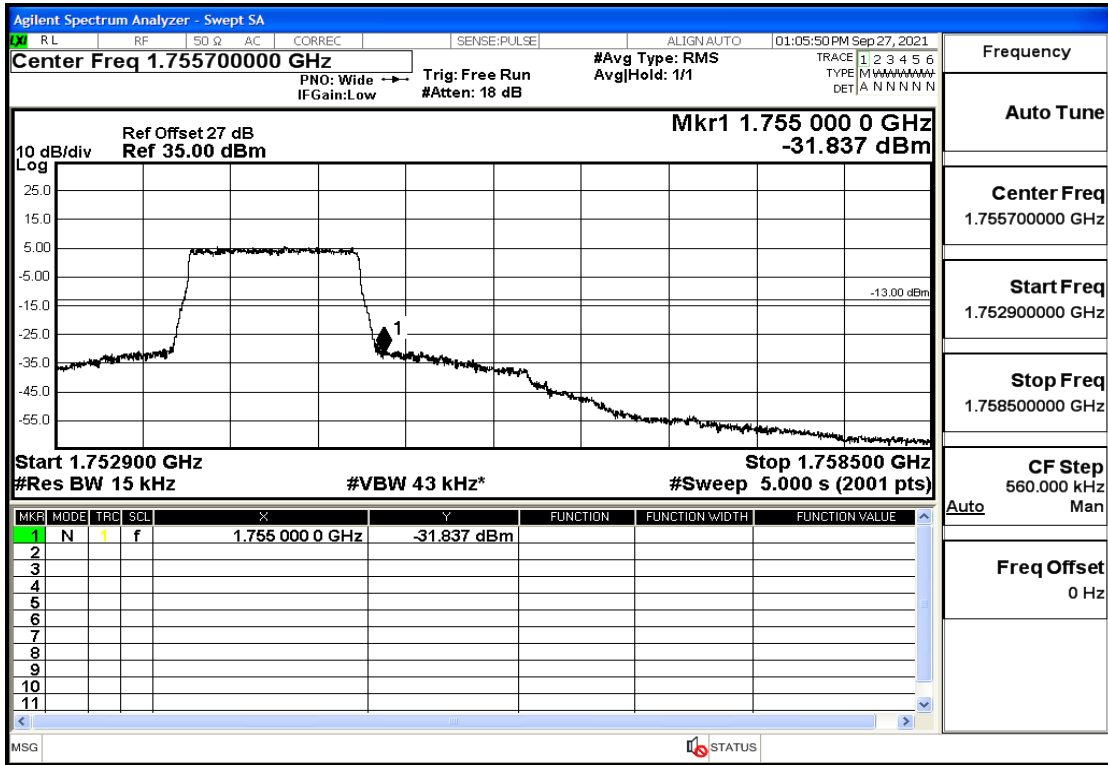

Band4-1.4-1754.3-QPSK-6#LOW@Pass