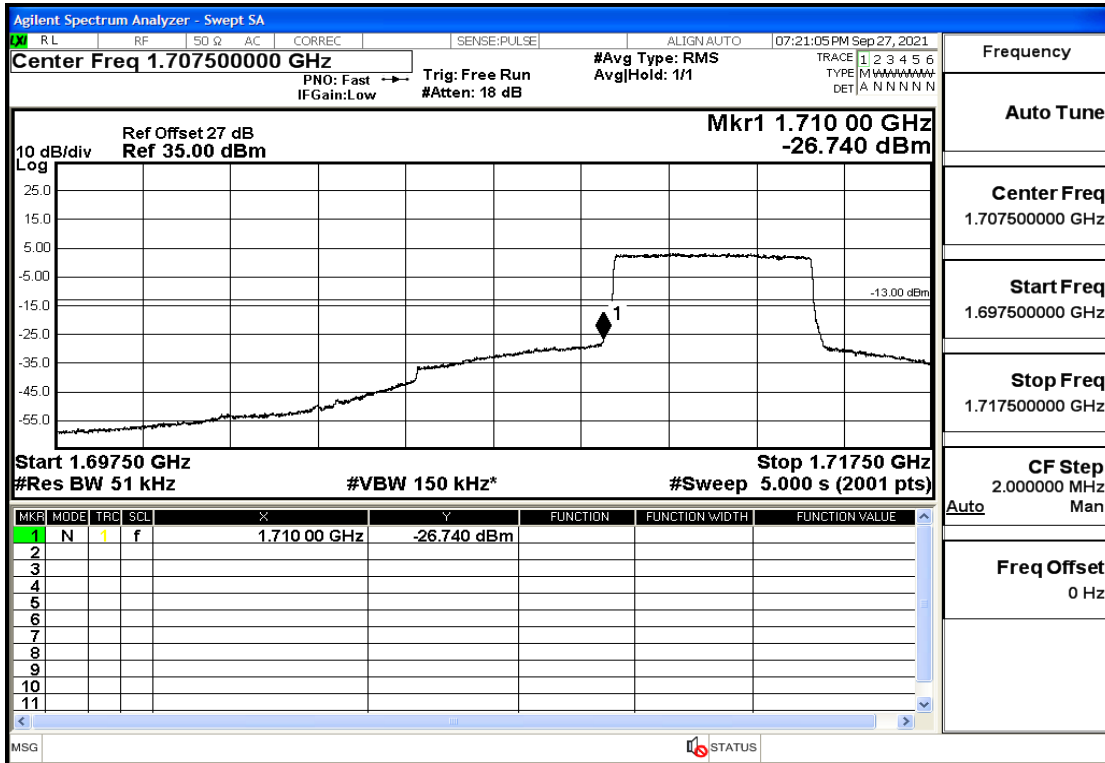

Band4-5-1712.5-QPSK-25#LOW@Pass