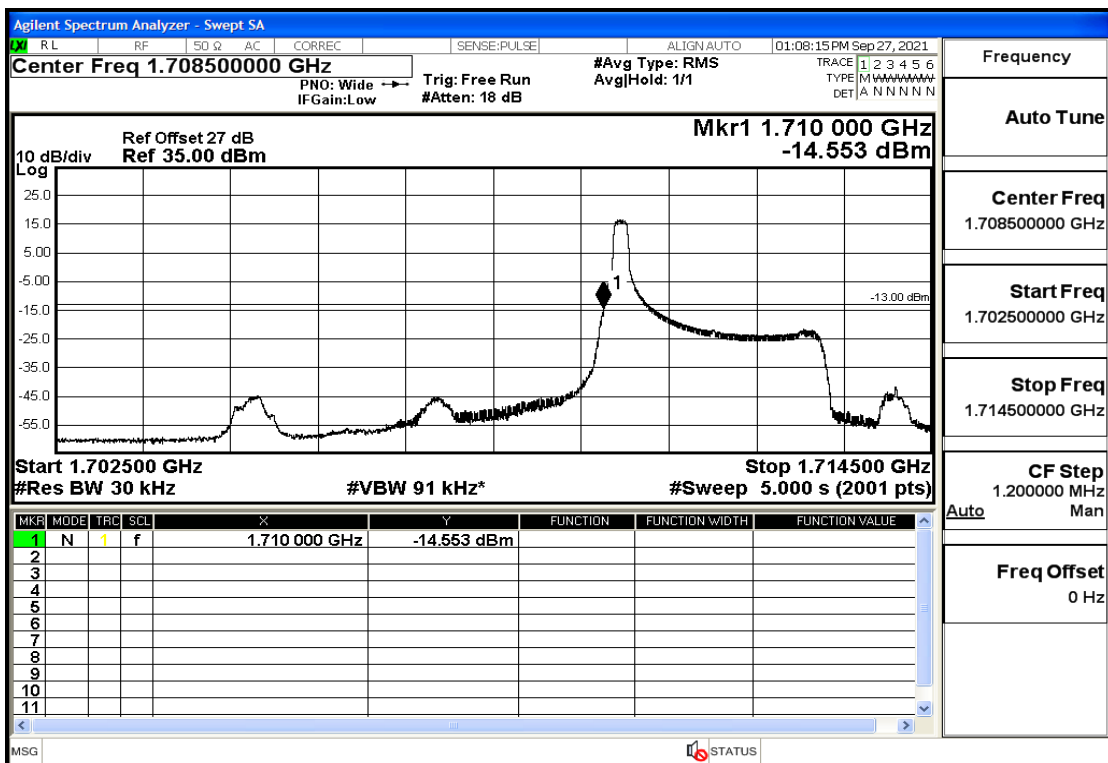

Band4-3-1711.5-QPSK-1#LOW@Pass