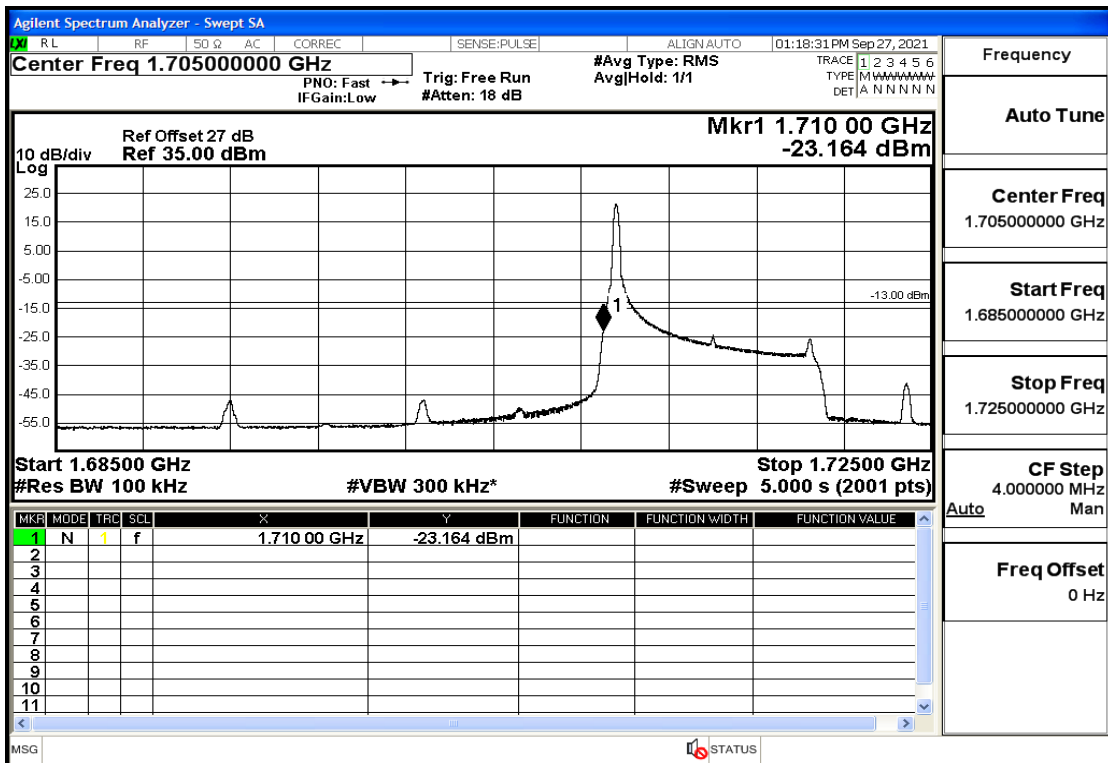

Band4-10-1715-QPSK-1#LOW@Pass