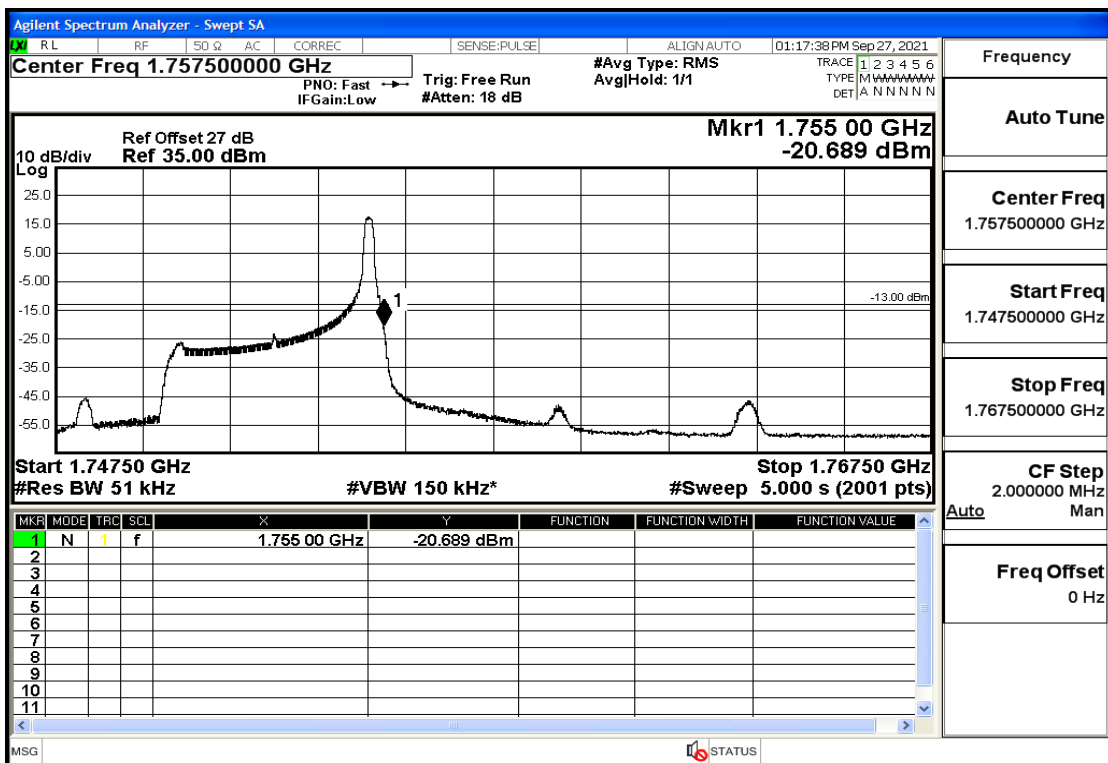

Band4-5-1752.5-16QAM-1#HIGH@Pass