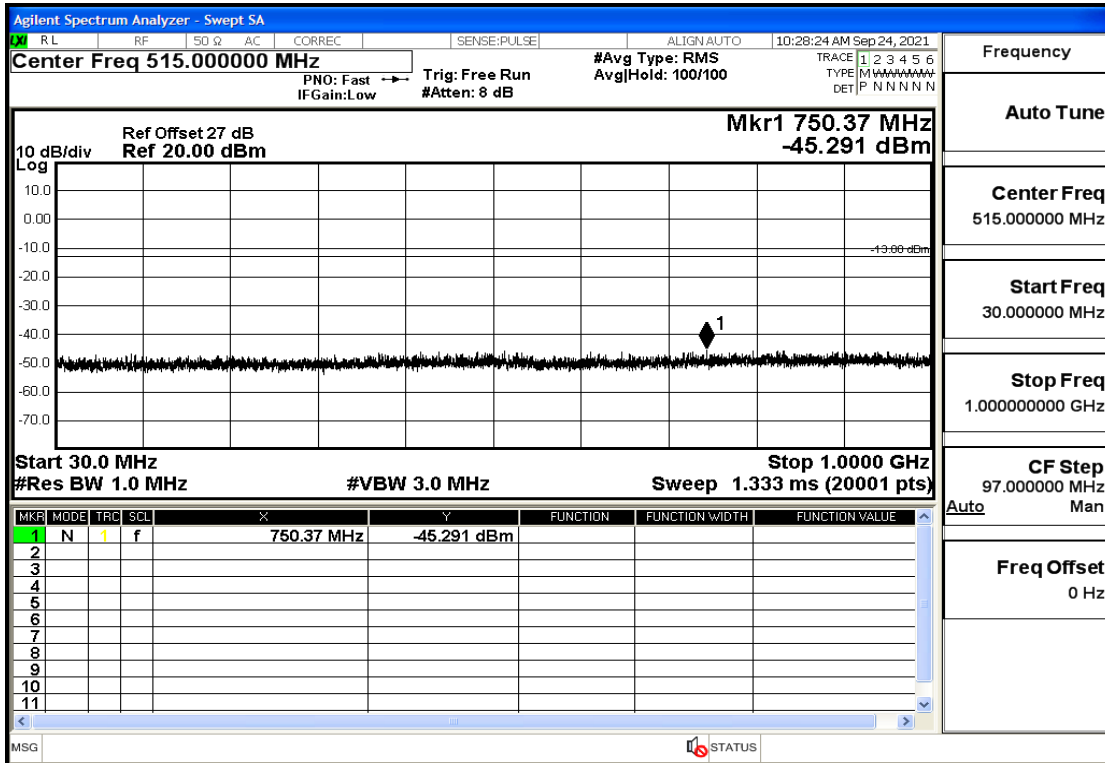

OB4-3-1732.5-QPSK-1#HIGH@30mHz-1GHz@Pass

OB4-3-1732.5-QPSK-1#HIGH@1GHz-7GHz@Pass

OB4-3-1732.5-QPSK-1#HIGH@7GHz-13.6GHz@Pass

Frequency
Auto Tune
Center Freq 10.30000000 GHz
Start Freq 7.00000000 GHz
Stop Freq 13.60000000 GHz
CF Step 660.000000 MHz Auto Man
Freq Offset 0 Hz