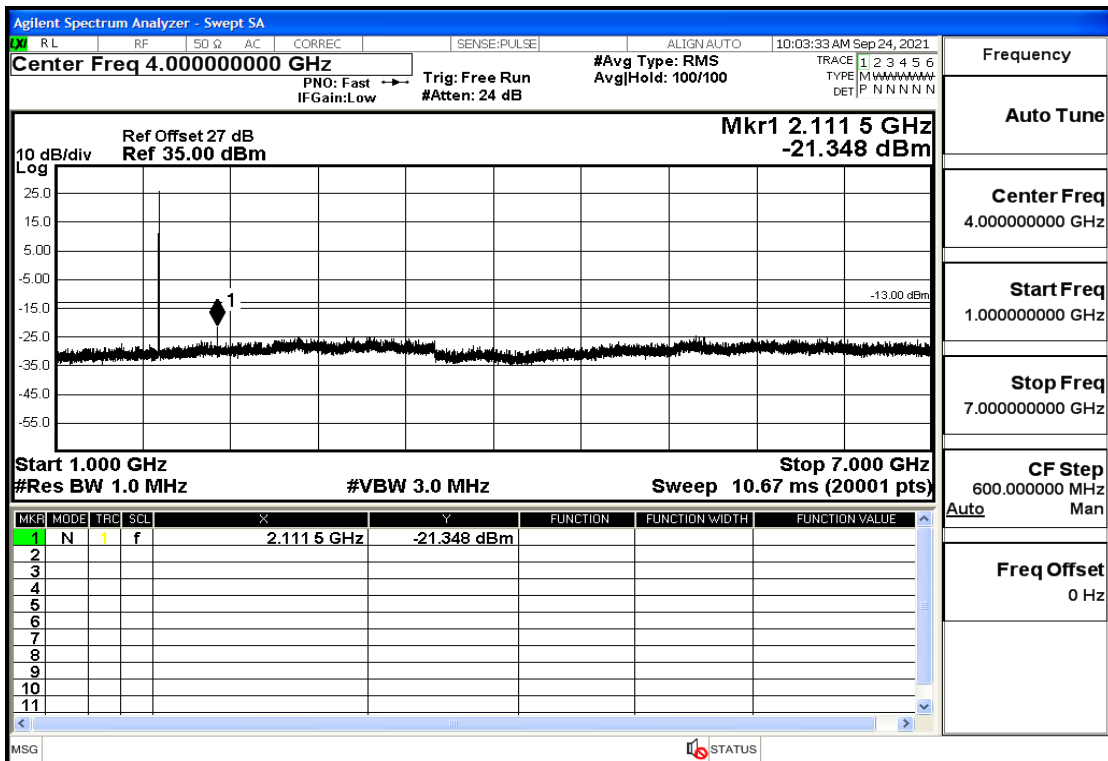

OB4-1.4-1710.7-QPSK-6#LOW@1GHz-7GHz@Pass