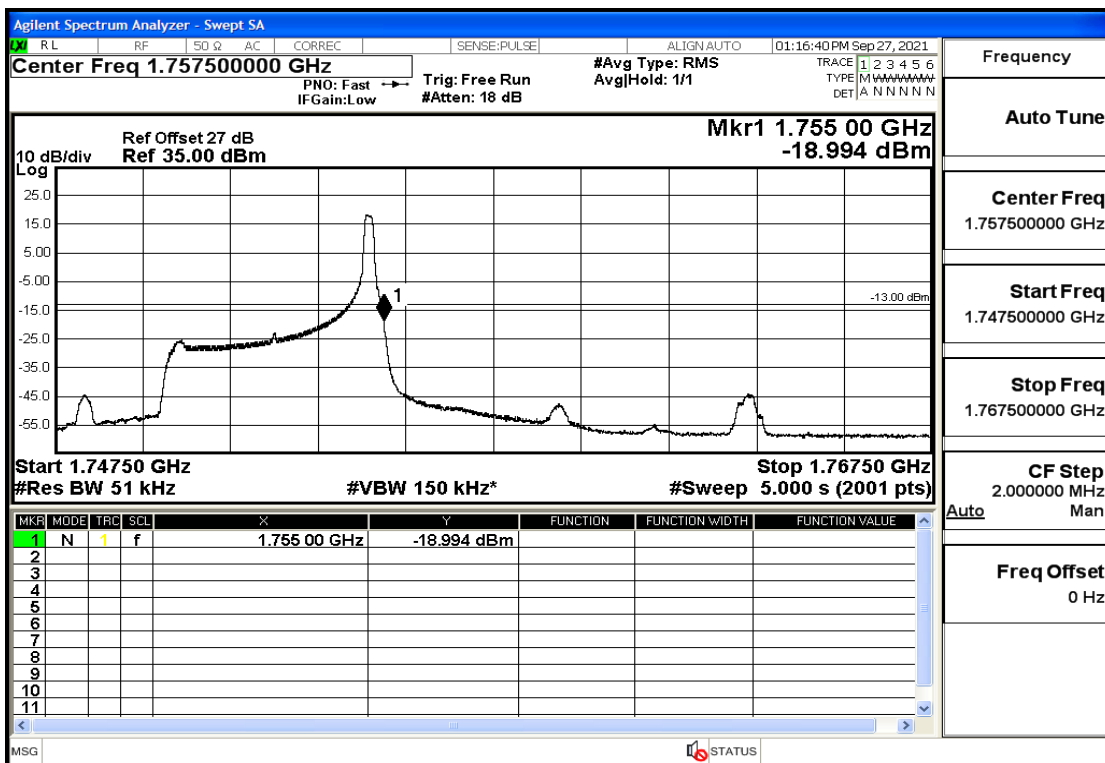

Band4-5-1752.5-QPSK-1#HIGH@Pass