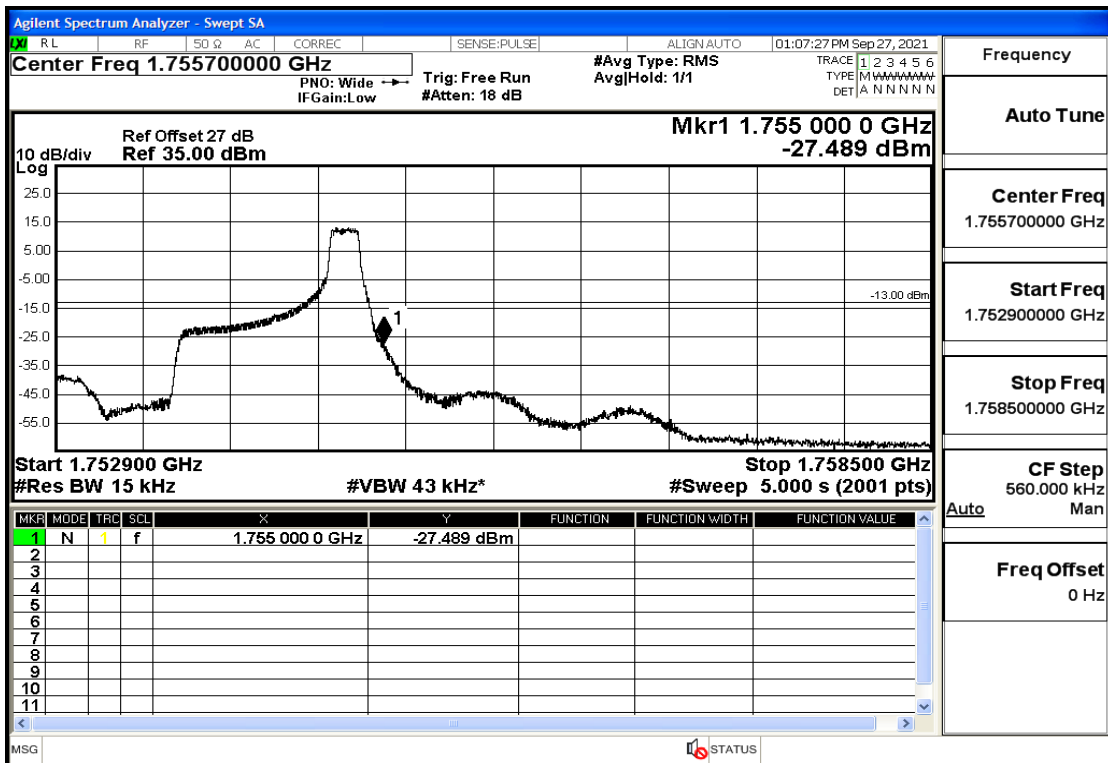

Band4-1.4-1754.3-16QAM-1#HIGH@Pass