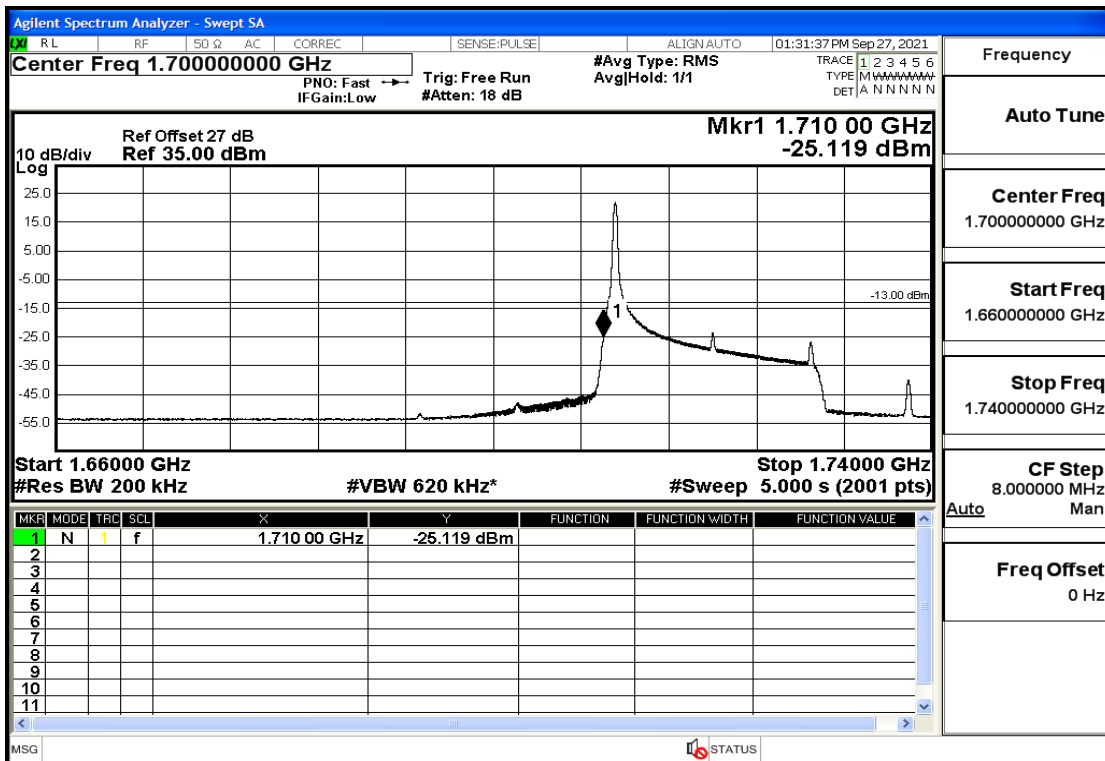

Band4-20-1720-16QAM-1#LOW@Pass