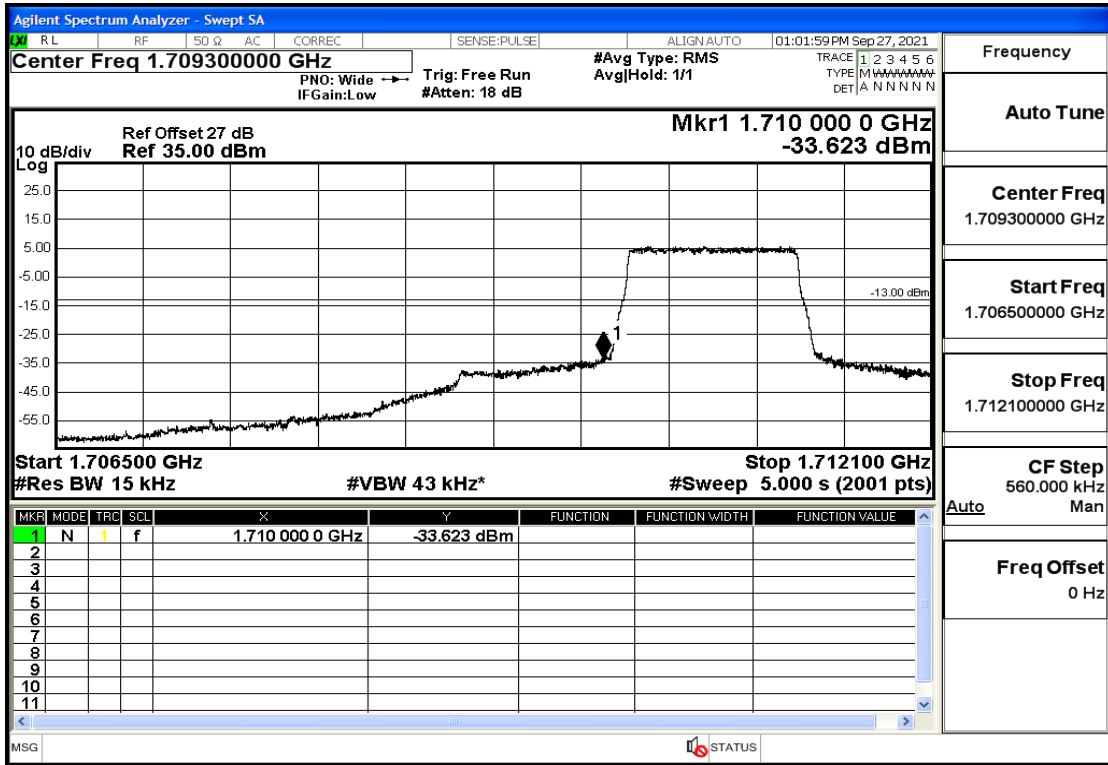

Band4-1.4-1710.7-QPSK-6#LOW@Pass