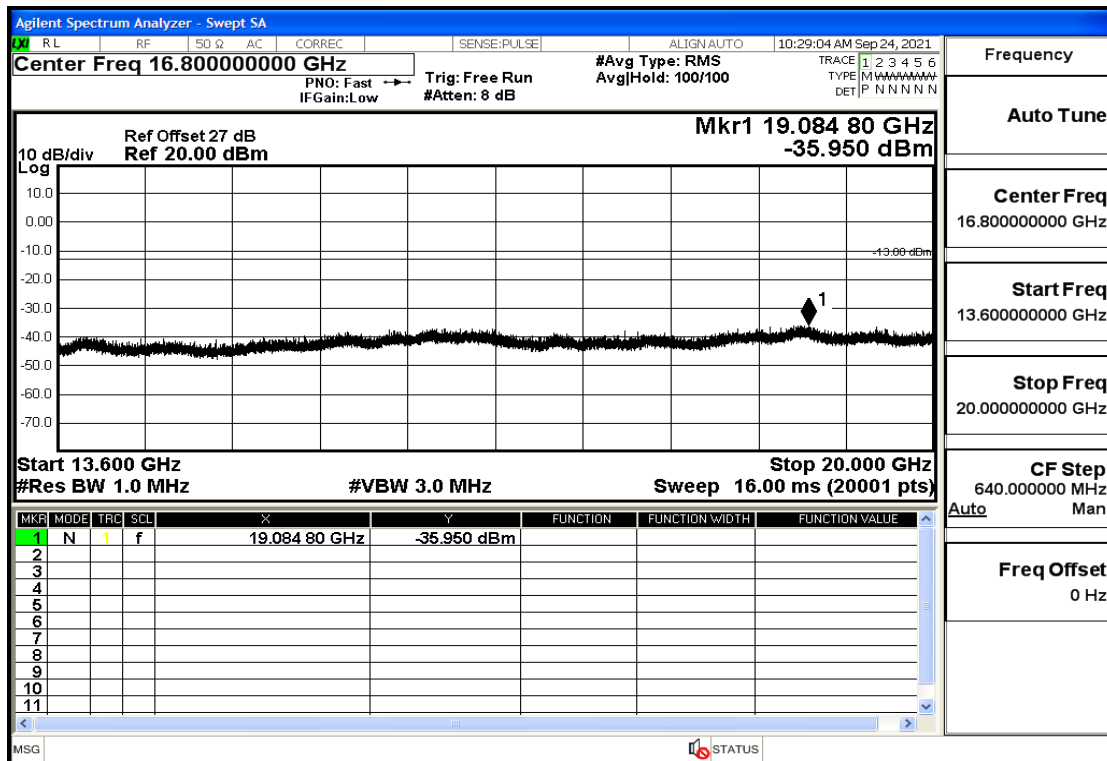

OB4-3-1732.5-QPSK-1#HIGH@30mHz-1GHz@Pass

OB4-3-1732.5-QPSK-1#HIGH@1GHz-7GHz@Pass

OB4-3-1732.5-QPSK-1#HIGH@7GHz-13.6GHz@Pass

Frequency
Auto Tune
Center Freq 10.30000000 GHz
Start Freq 7.00000000 GHz
Stop Freq 13.60000000 GHz
CF Step 660.000000 MHz Auto Man
Freq Offset 0 Hz

OB4-3-1732.5-QPSK-1#HIGH@13.6GHz-20GHz@Pass

Frequency
Auto Tune
Center Freq 16.80000000 GHz
Start Freq 13.60000000 GHz
Stop Freq 20.00000000 GHz
CF Step 640.000000 MHz Auto Man
Freq Offset 0 Hz

OB4-3-1753.5-QPSK-15#0@30mHz-1GHz@Pass