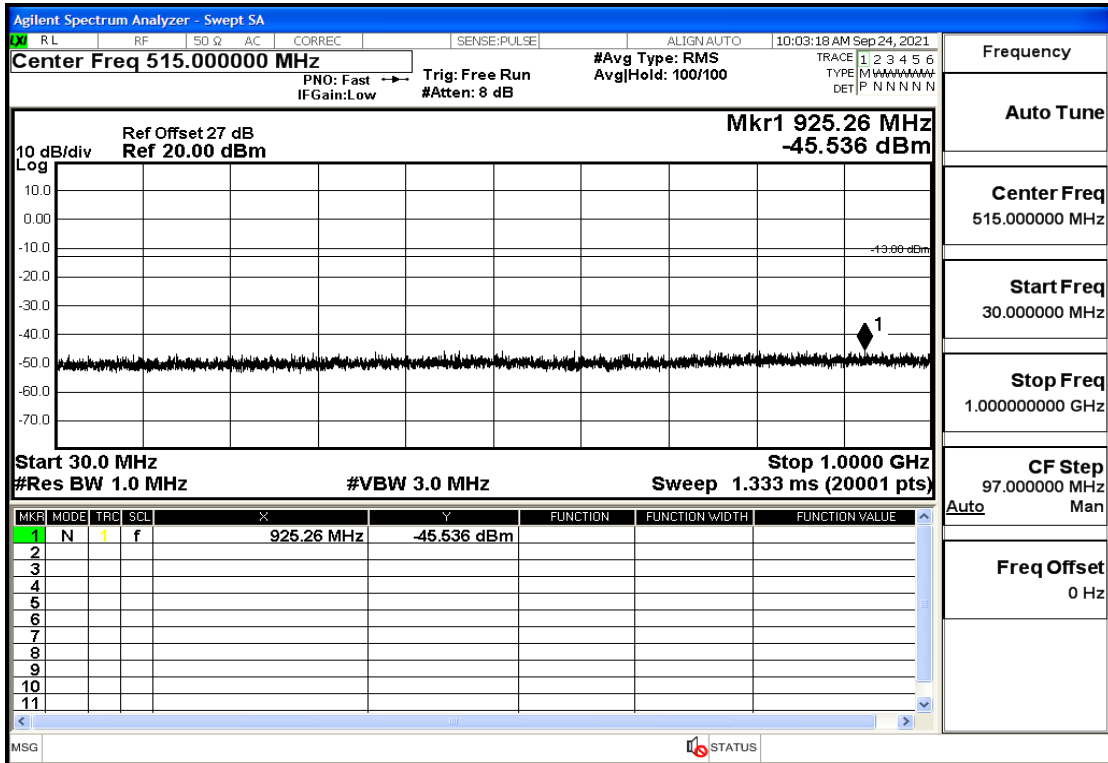

OB4-1.4-1710.7-QPSK-6#LOW@30mHz-1GHz@Pass