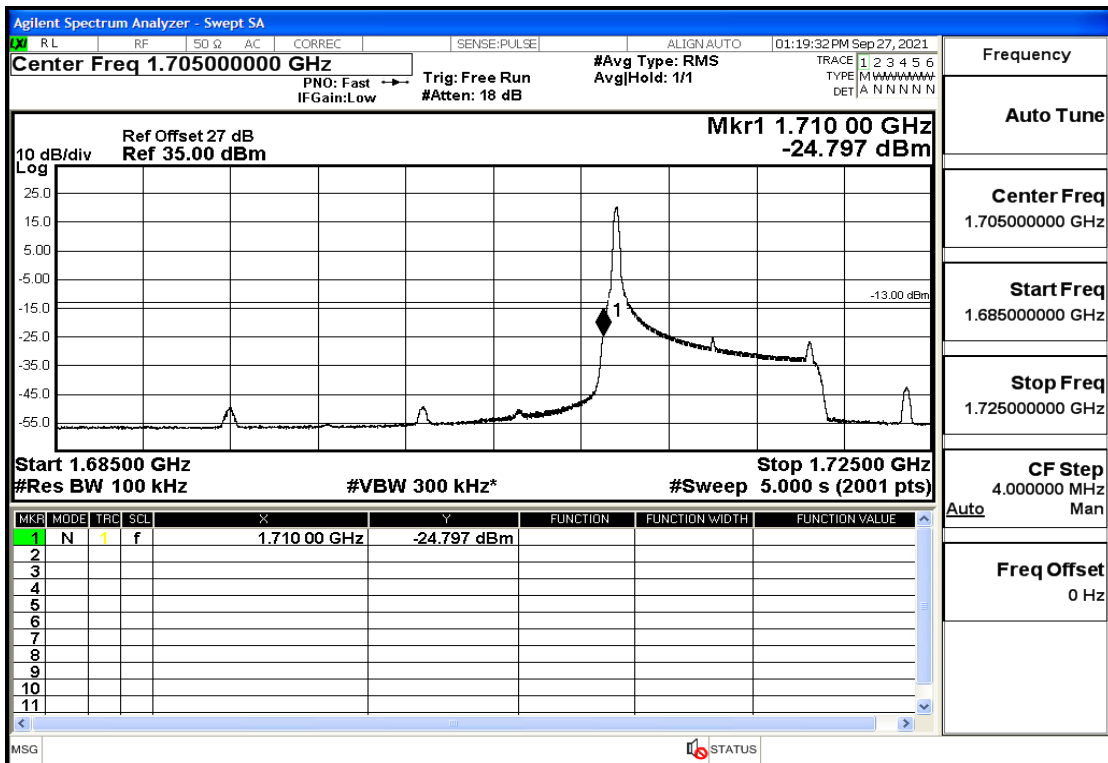

Band4-10-1715-16QAM-1#LOW@Pass