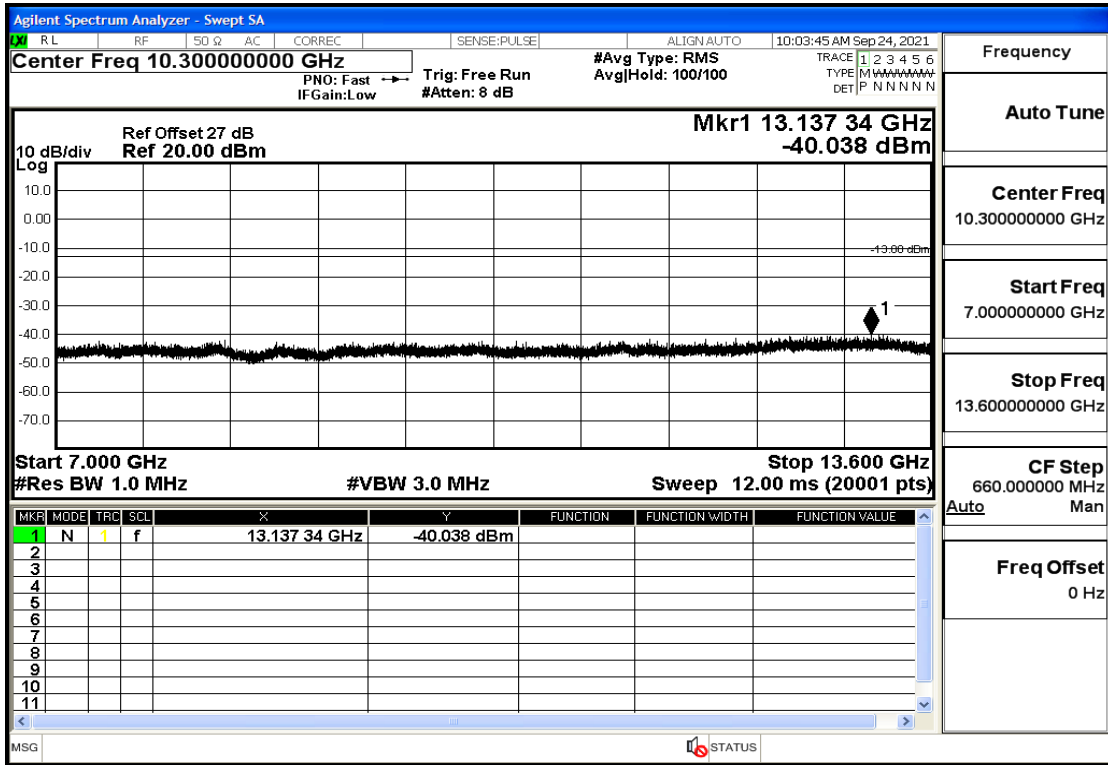

OB4-1.4-1710.7-QPSK-6#LOW@7GHz-13.6GHz@Pass