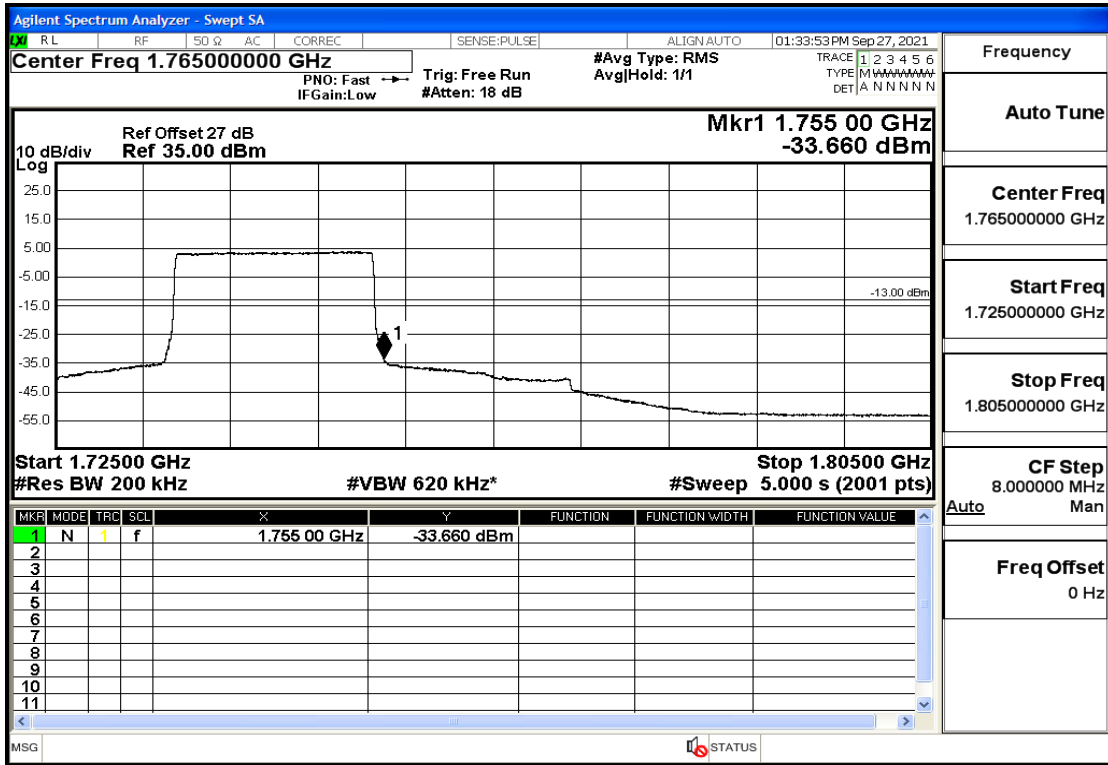

Band4-20-1745-QPSK-100#LOW@Pass