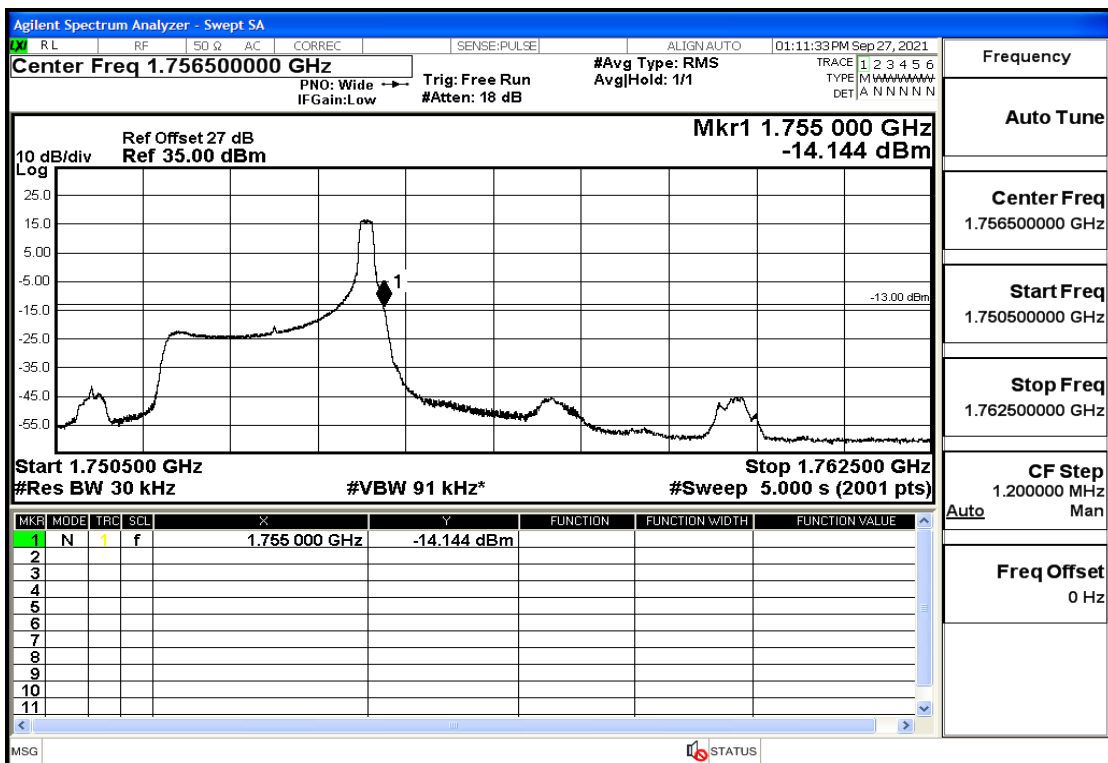

Band4-3-1753.5-QPSK-1#HIGH@Pass