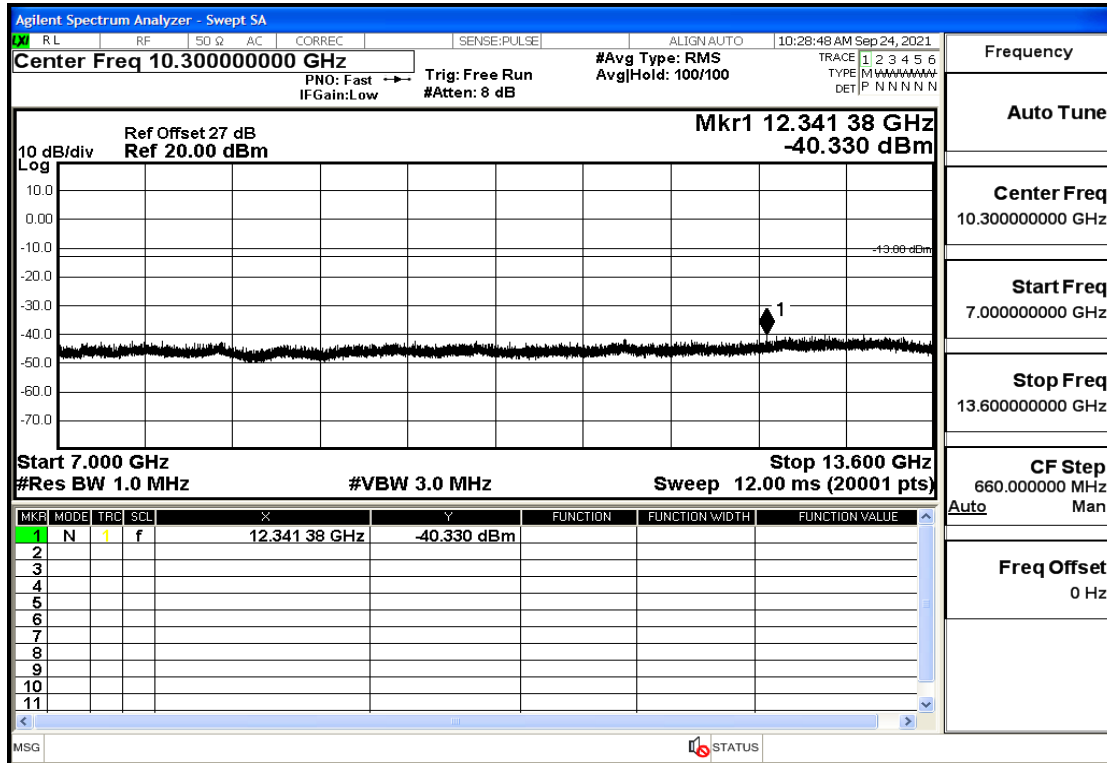

OB4-3-1732.5-QPSK-1#HIGH@7GHz-13.6GHz@Pass

Frequency
Auto Tune
Center Freq 10.30000000 GHz
Start Freq 7.00000000 GHz
Stop Freq 13.60000000 GHz
CF Step 660.000000 MHz Auto Man
Freq Offset 0 Hz