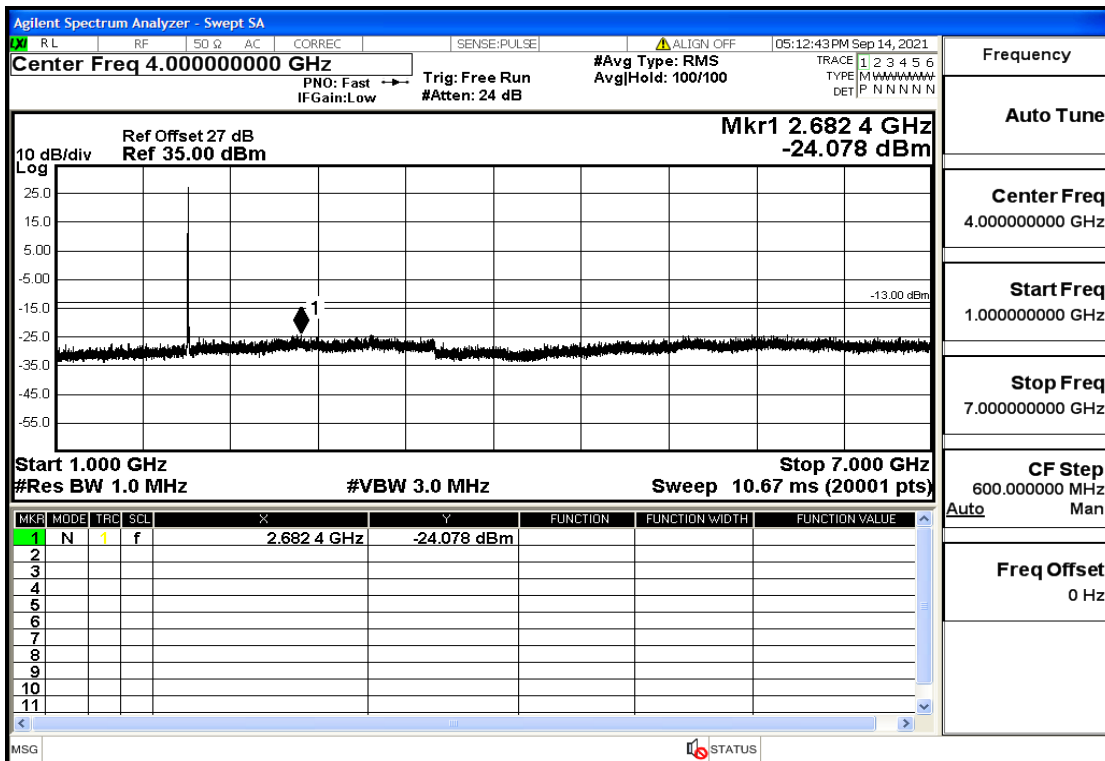

OB2-5-1907.5-QPSK-1#LOW@7GHz-13.6GHz@Pass

OB2-5-1907.5-QPSK-1#LOW@13.6GHz-20GHz@Pass

OB2-5-1907.5-QPSK-1#HIGH@30mHz-1GHz@Pass

OB2-5-1907.5-QPSK-1#HIGH@1GHz-7GHz@Pass

OB2-5-1907.5-QPSK-1#HIGH@7GHz-13.6GHz@Pass