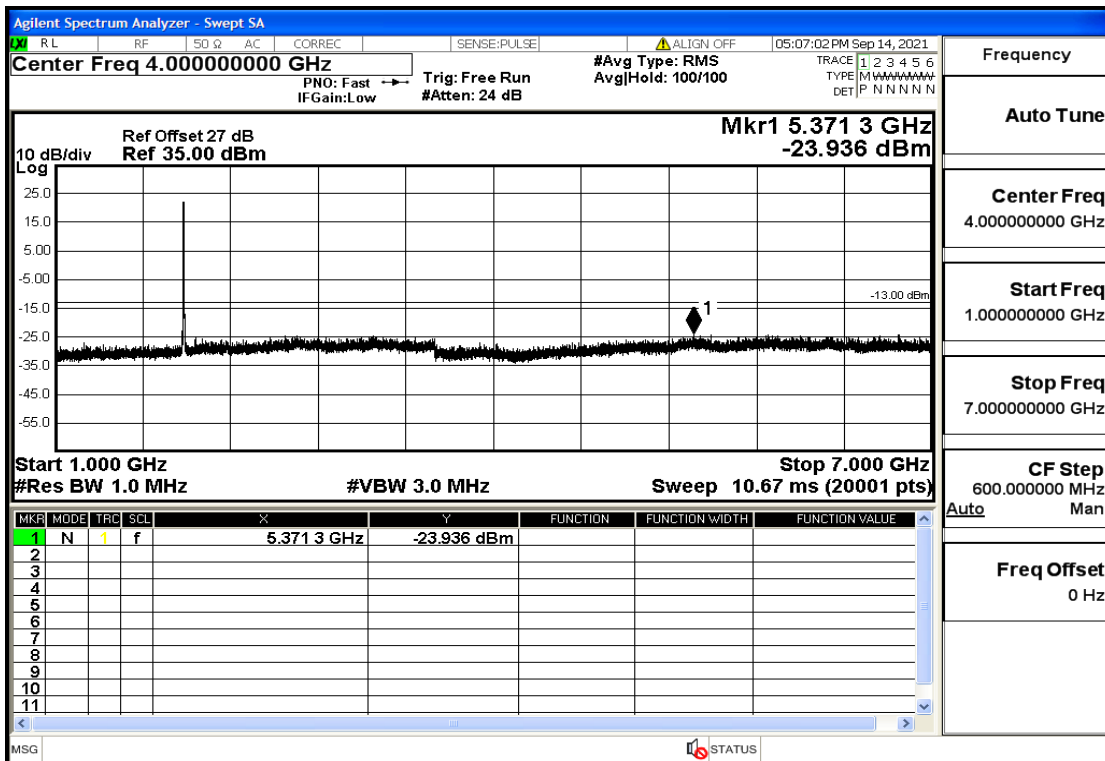

OB2-5-1880-QPSK-25#LOW@1GHz-7GHz@Pass