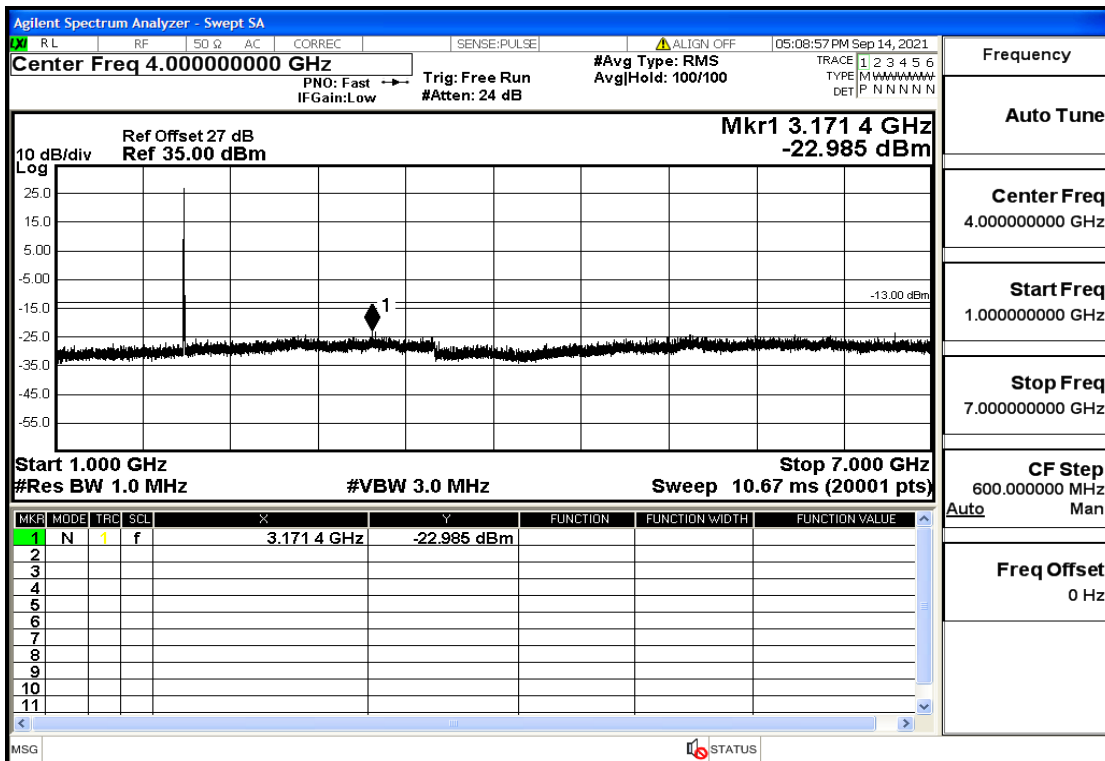

OB2-5-1880-QPSK-1#LOW@13.6GHz-20GHz@Pass

OB2-5-1880-QPSK-1#HIGH@30mHz-1GHz@Pass

OB2-5-1880-QPSK-1#HIGH@1GHz-7GHz@Pass

OB2-5-1880-QPSK-1#HIGH@7GHz-13.6GHz@Pass

OB2-5-1880-QPSK-1#HIGH@13.6GHz-20GHz@Pass

OB2-5-1907.5-QPSK-25#LOW@30MHz-1GHz@Pass