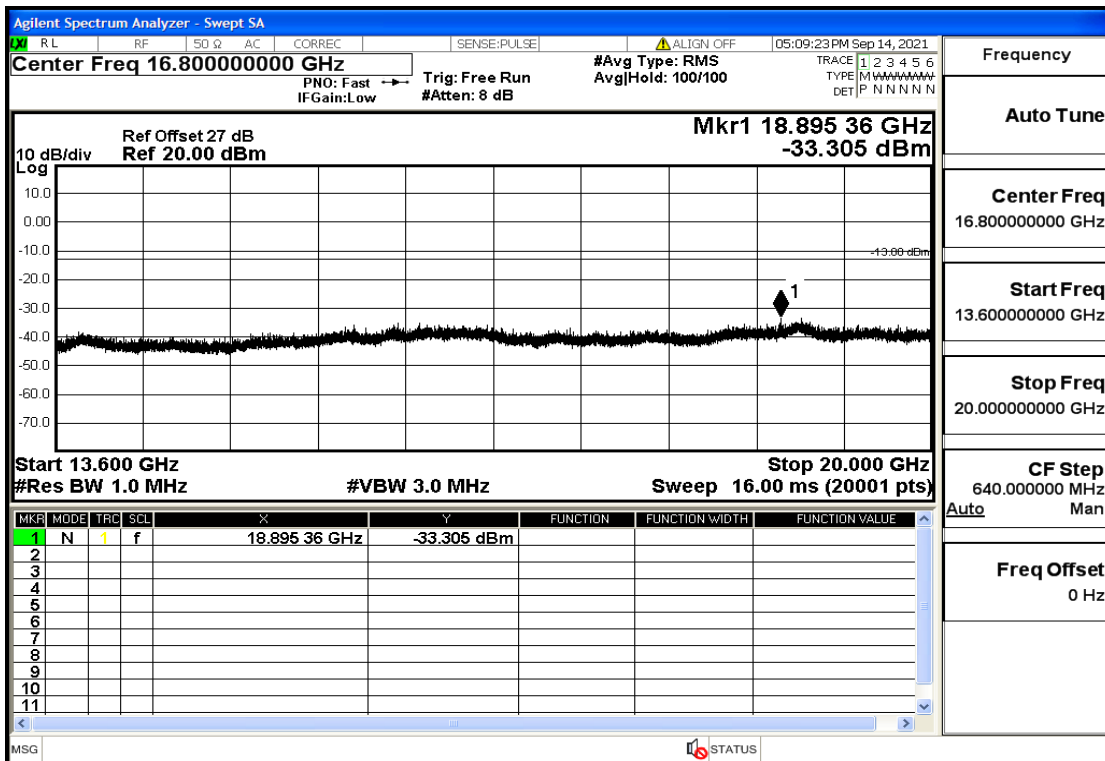

OB2-5-1880-QPSK-1#LOW@13.6GHz-20GHz@Pass

OB2-5-1880-QPSK-1#HIGH@30mHz-1GHz@Pass

OB2-5-1880-QPSK-1#HIGH@1GHz-7GHz@Pass

OB2-5-1880-QPSK-1#HIGH@7GHz-13.6GHz@Pass

OB2-5-1880-QPSK-1#HIGH@13.6GHz-20GHz@Pass

OB2-5-1907.5-QPSK-25#LOW@30MHz-1GHz@Pass