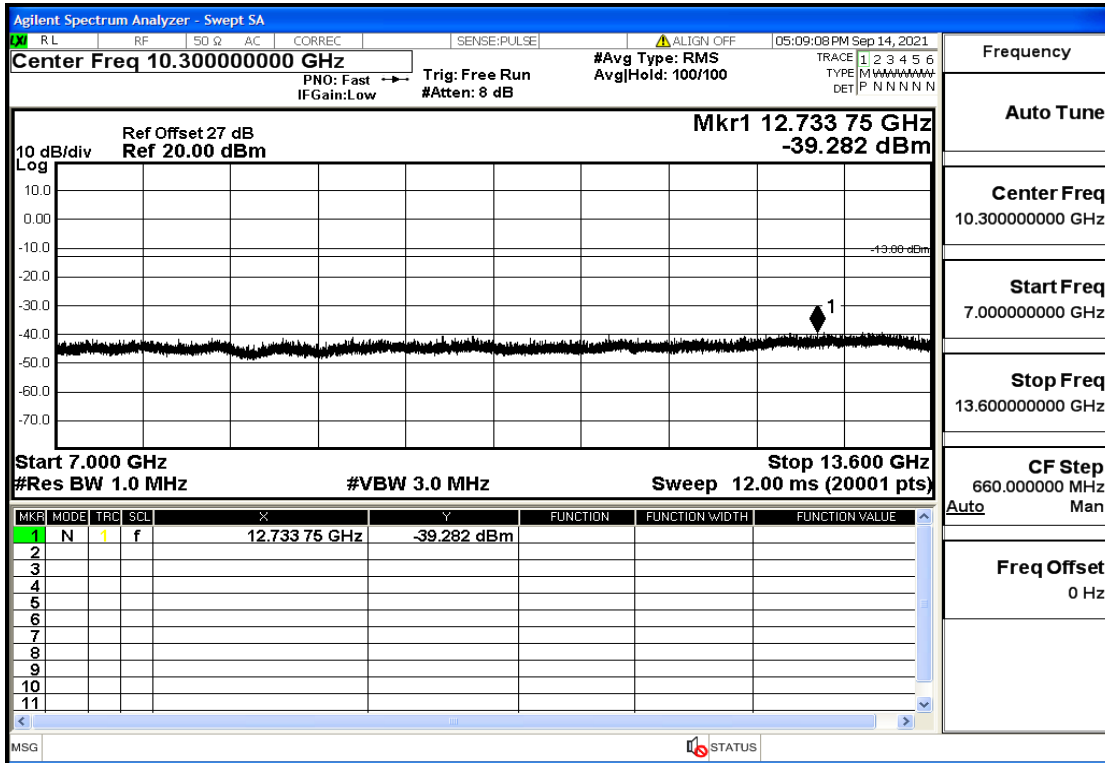

OB2-5-1880-QPSK-1#LOW@13.6GHz-20GHz@Pass

OB2-5-1880-QPSK-1#HIGH@30mHz-1GHz@Pass

OB2-5-1880-QPSK-1#HIGH@1GHz-7GHz@Pass

OB2-5-1880-QPSK-1#HIGH@7GHz-13.6GHz@Pass

OB2-5-1880-QPSK-1#HIGH@13.6GHz-20GHz@Pass

OB2-5-1907.5-QPSK-25#LOW@30MHz-1GHz@Pass