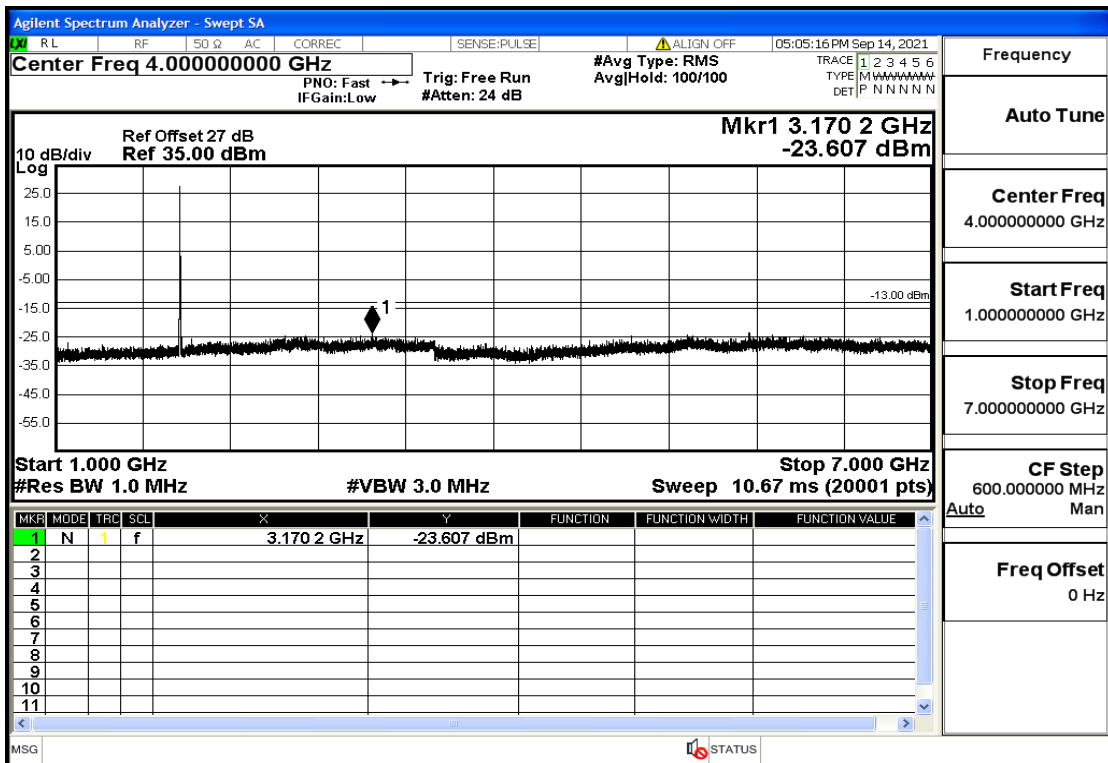

OB2-5-1852.5-QPSK-1#HIGH@1GHz-7GHz@Pass