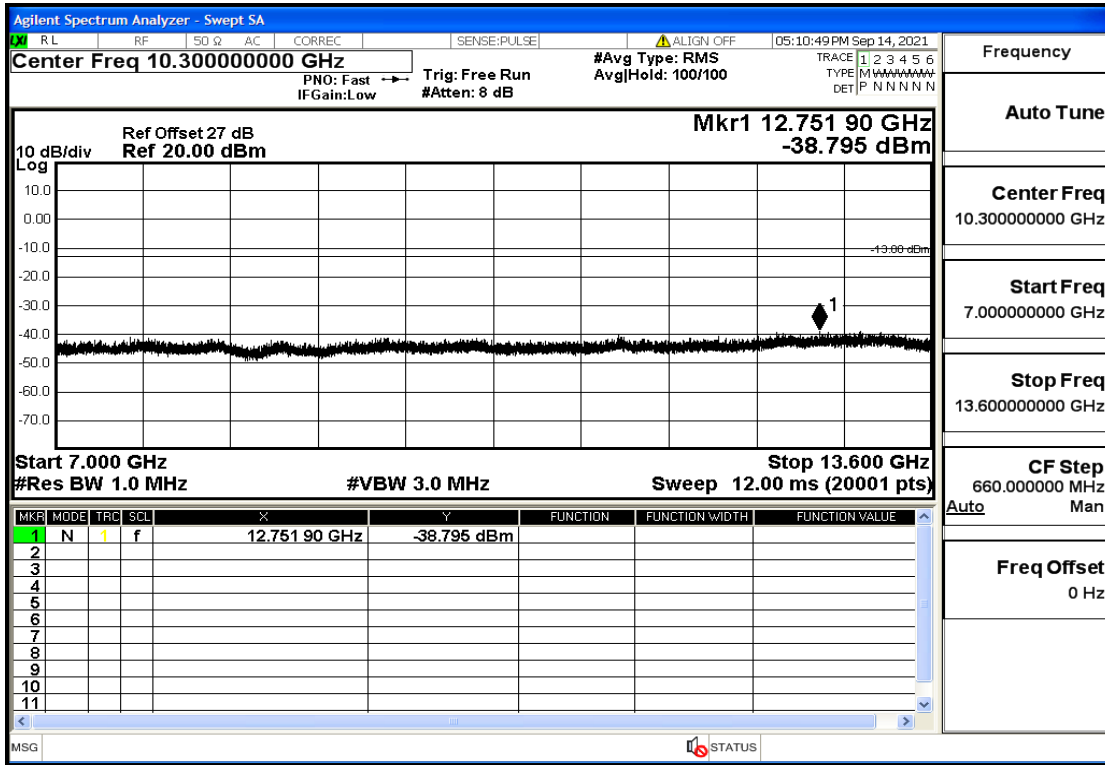

OB2-5-1907.5-QPSK-25#LOW@7GHz-13.6GHz@Pass