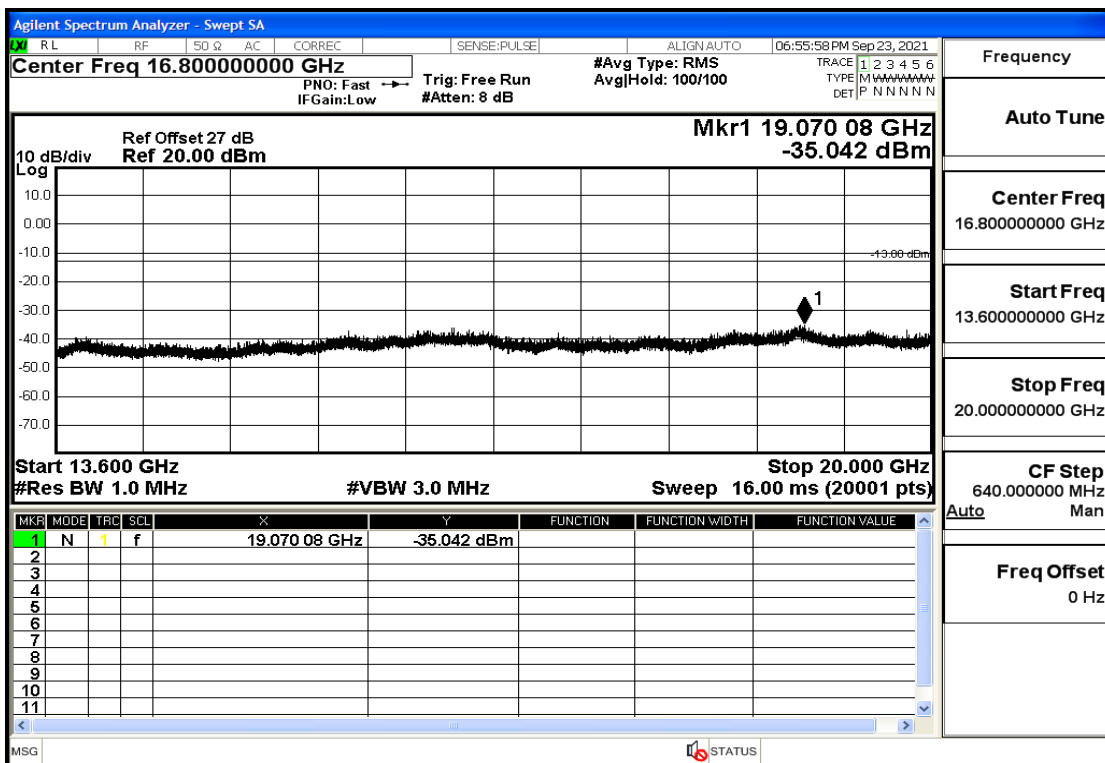

OB2-10-1905-QPSK-1#HIGH@13.6GHz-20GHz@Pass