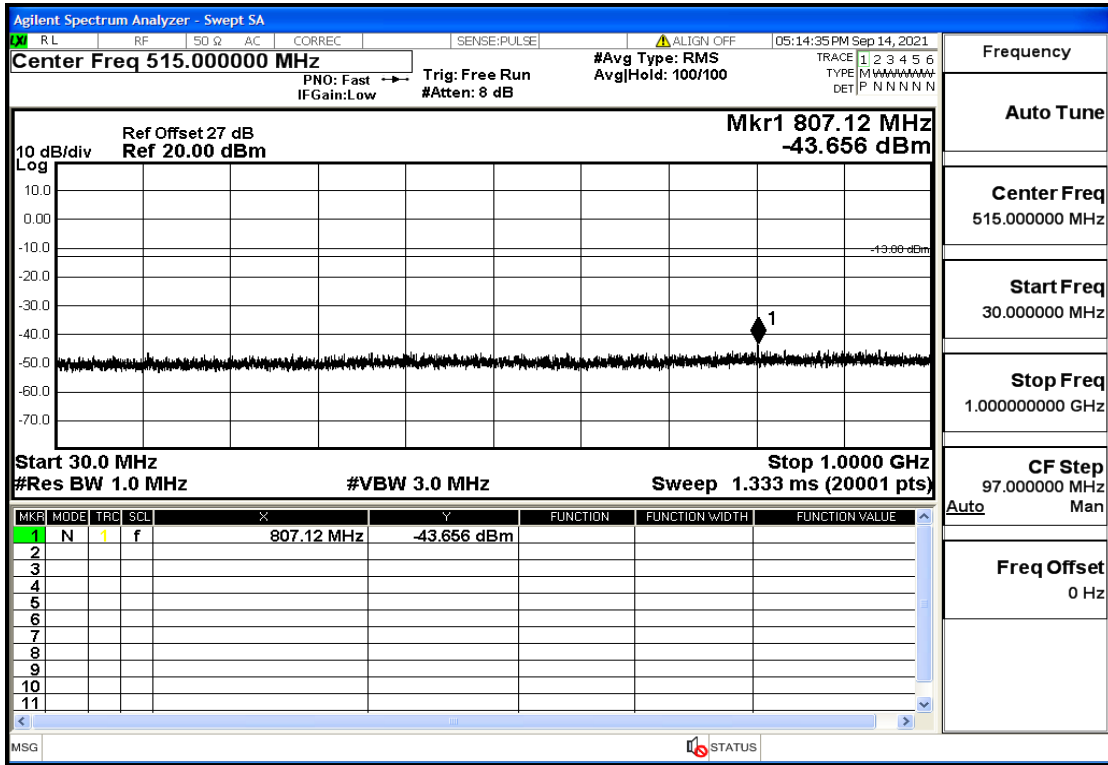

OB2-10-1855-QPSK-50#LOW@30mHz-1GHz@Pass