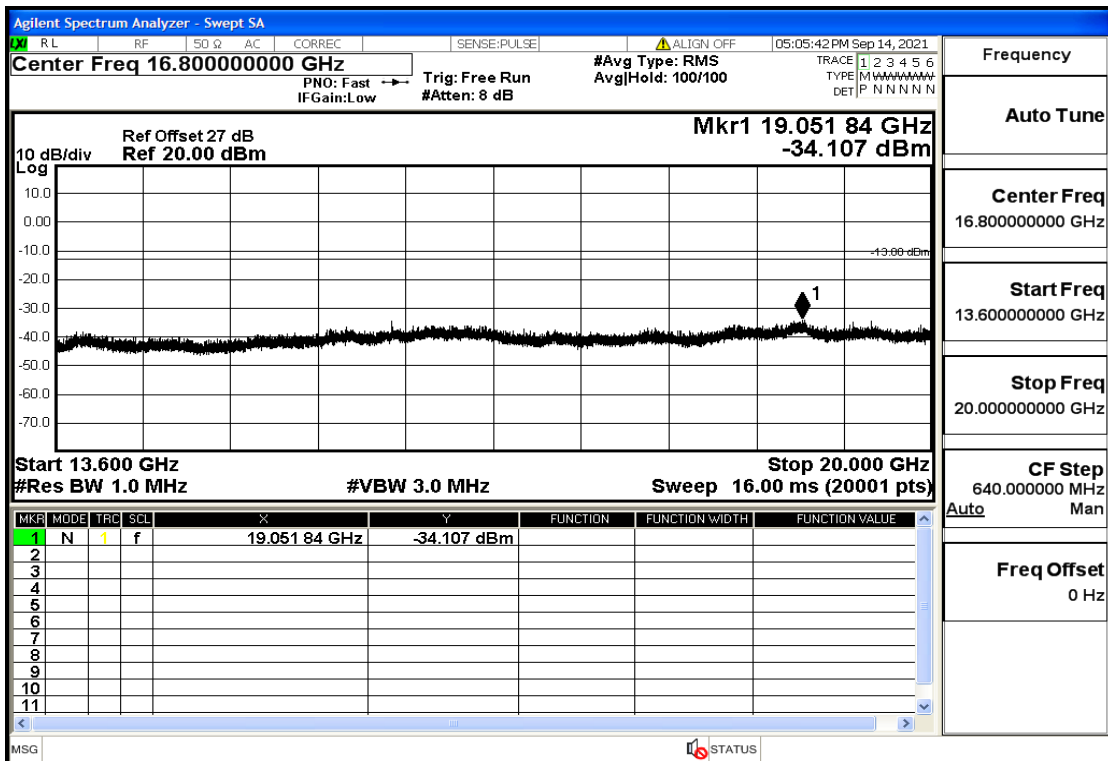

OB2-5-1852.5-QPSK-1#HIGH@30mHz-1GHz@Pass

OB2-5-1852.5-QPSK-1#HIGH@1GHz-7GHz@Pass

OB2-5-1852.5-QPSK-1#HIGH@7GHz-13.6GHz@Pass

OB2-5-1852.5-QPSK-1#HIGH@13.6GHz-20GHz@Pass

OB2-5-1880-QPSK-25#LOW@30mHz-1GHz@Pass