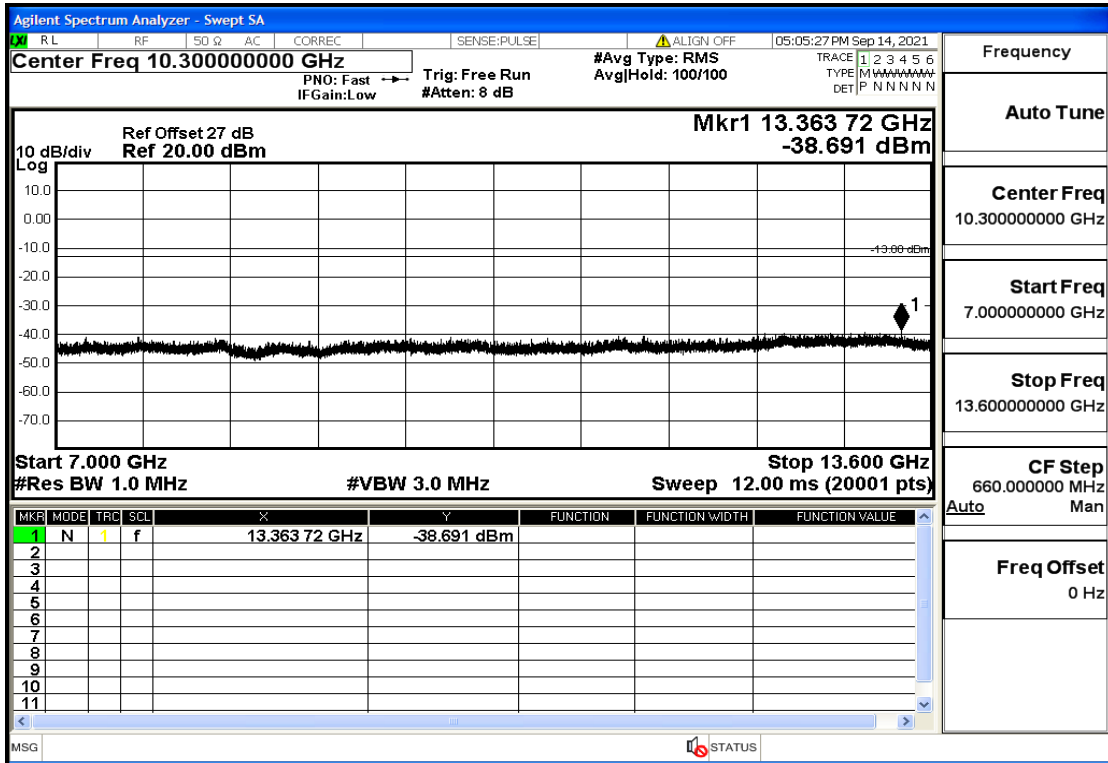

OB2-5-1852.5-QPSK-1#HIGH@7GHz-13.6GHz@Pass