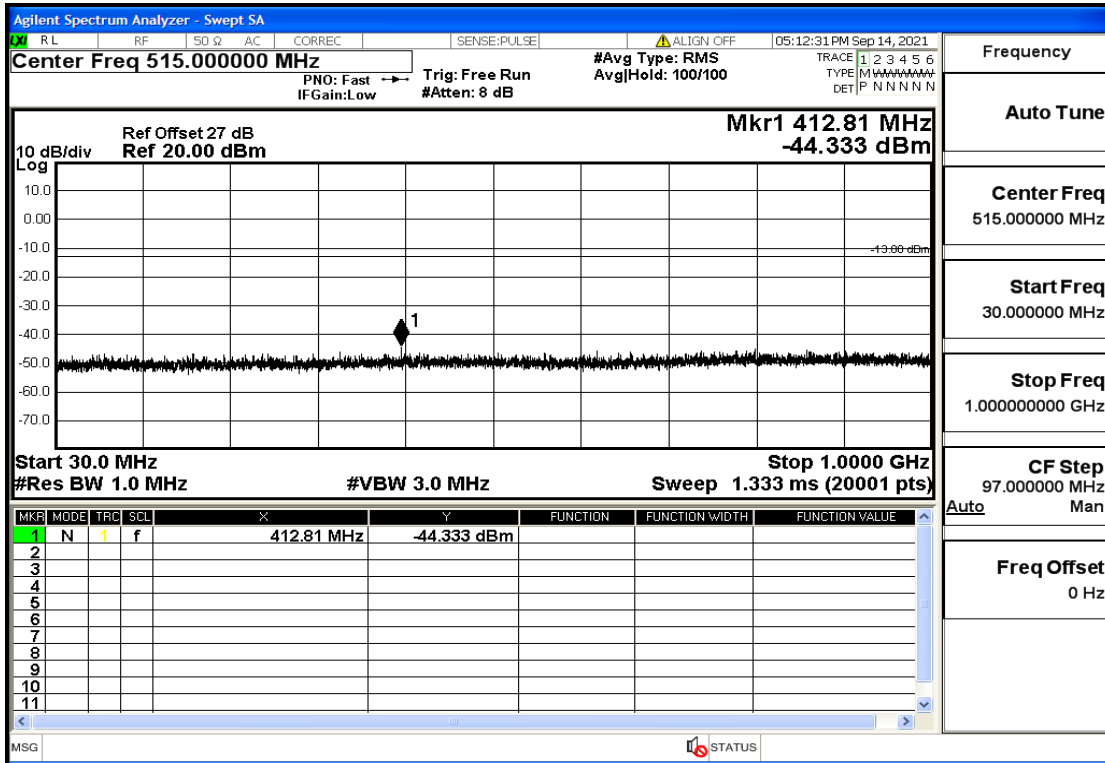

OB2-5-1907.5-QPSK-1#HIGH@30mHz-1GHz@Pass