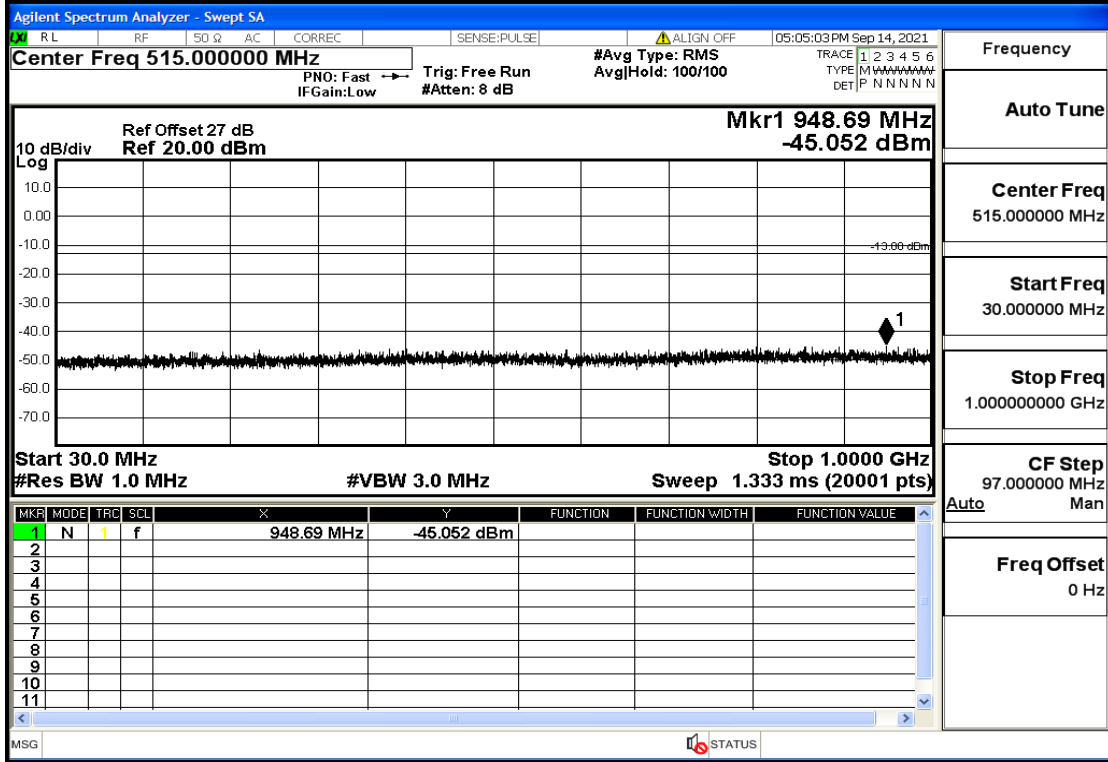

OB2-5-1852.5-QPSK-1#HIGH@30mHz-1GHz@Pass