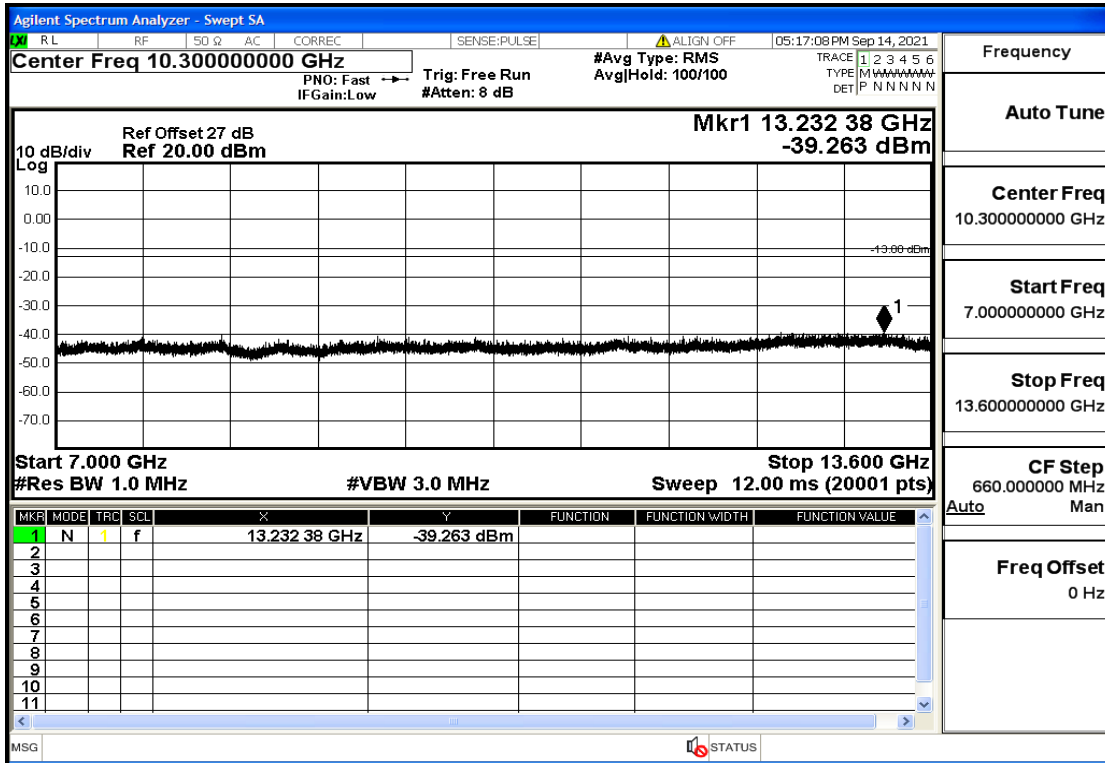

OB2-10-1855-QPSK-1#HIGH@7GHz-13.6GHz@Pass