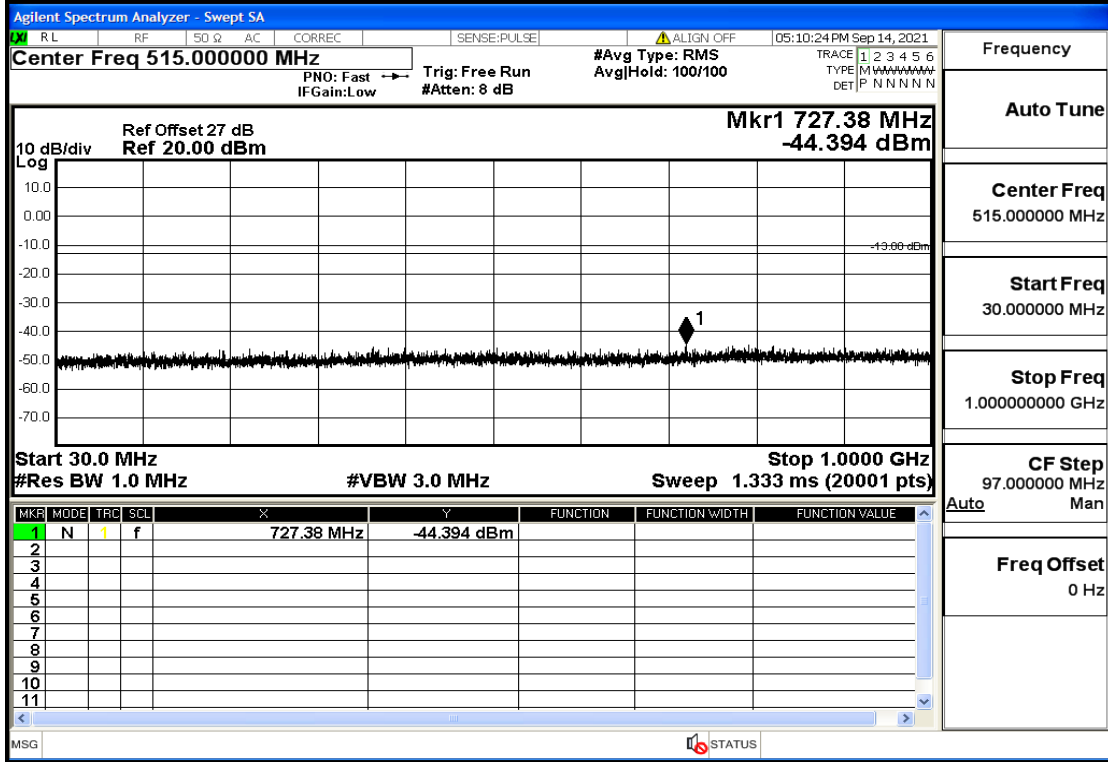

OB2-5-1880-QPSK-1#LOW@13.6GHz-20GHz@Pass

OB2-5-1880-QPSK-1#HIGH@30mHz-1GHz@Pass

OB2-5-1880-QPSK-1#HIGH@1GHz-7GHz@Pass

OB2-5-1880-QPSK-1#HIGH@7GHz-13.6GHz@Pass

OB2-5-1880-QPSK-1#HIGH@13.6GHz-20GHz@Pass

OB2-5-1907.5-QPSK-25#LOW@30MHz-1GHz@Pass