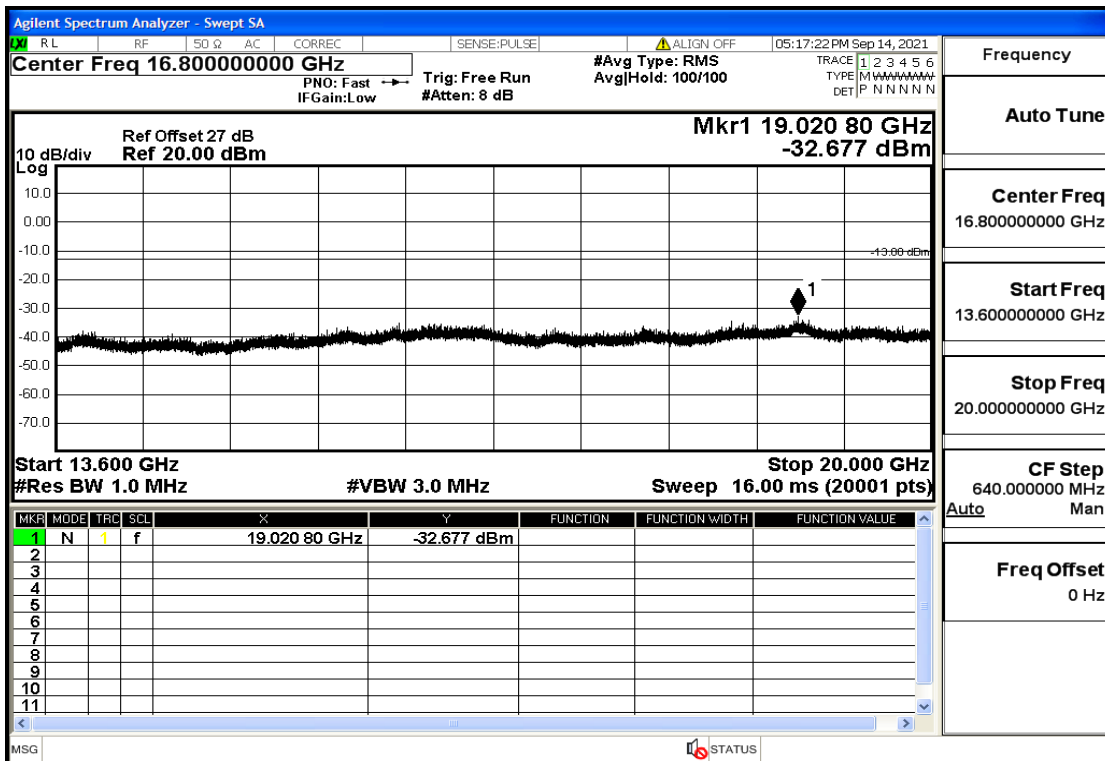

OB2-10-1855-QPSK-1#HIGH@13.6GHz-20GHz@Pass