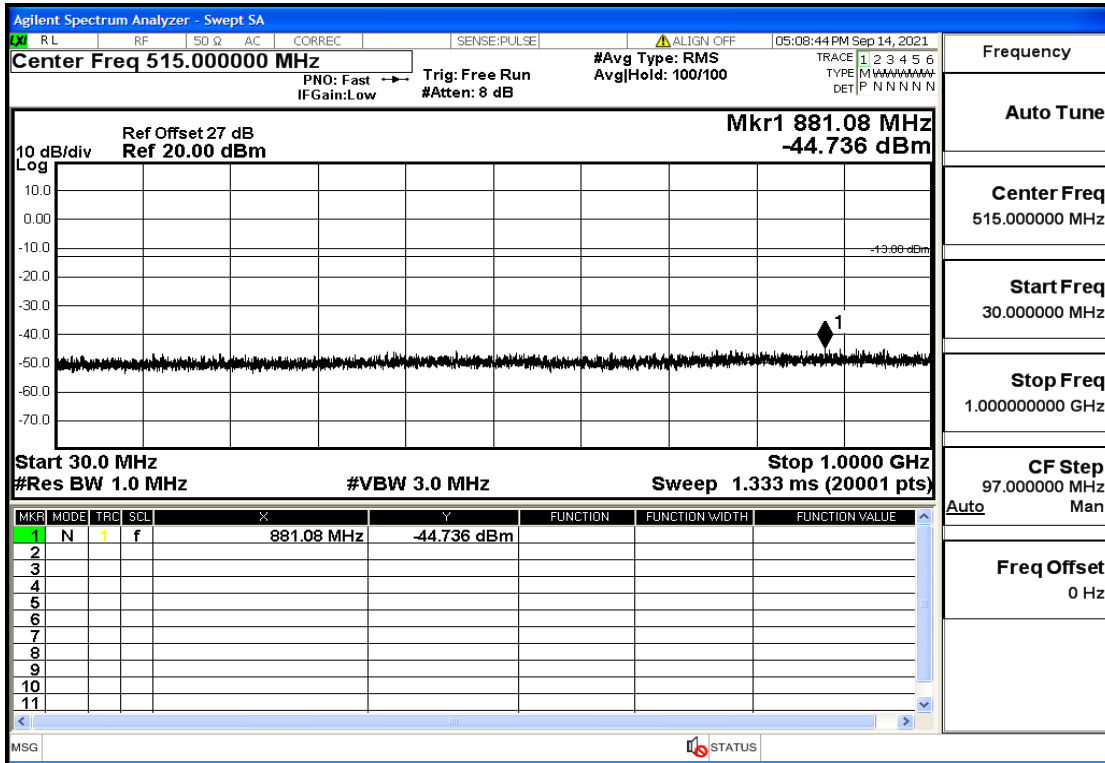

OB2-5-1880-QPSK-1#HIGH@30mHz-1GHz@Pass