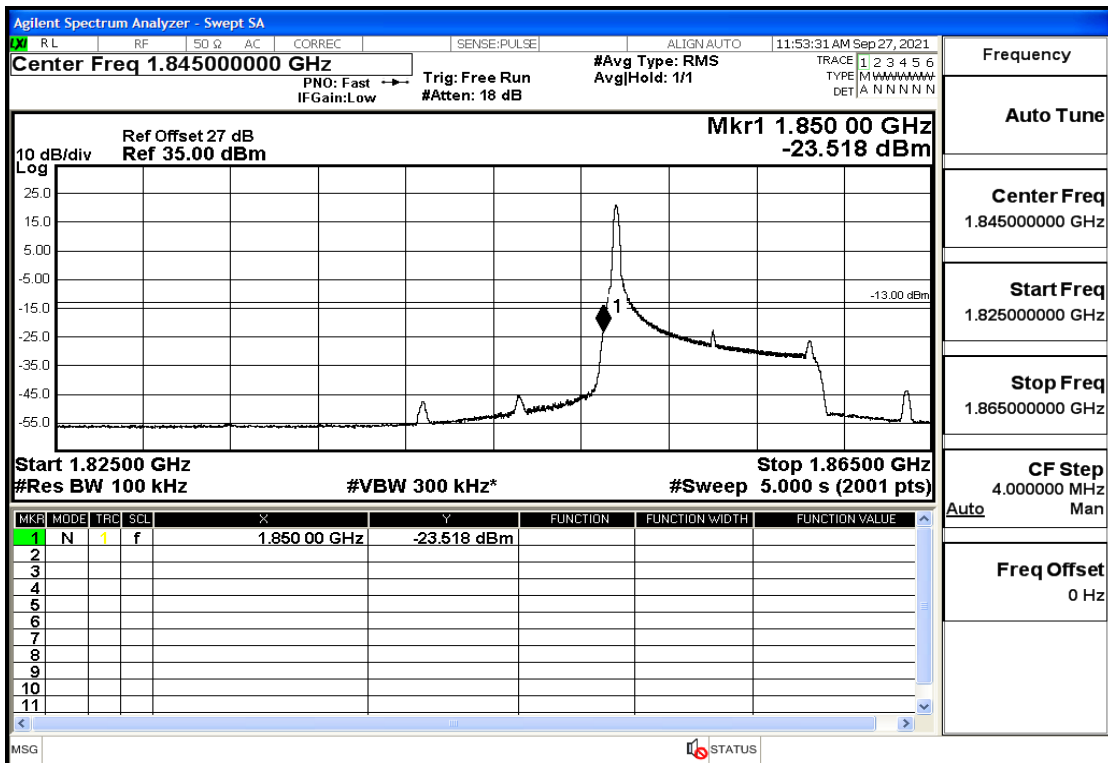

Band2-10-1855-QPSK-1#LOW@Pass