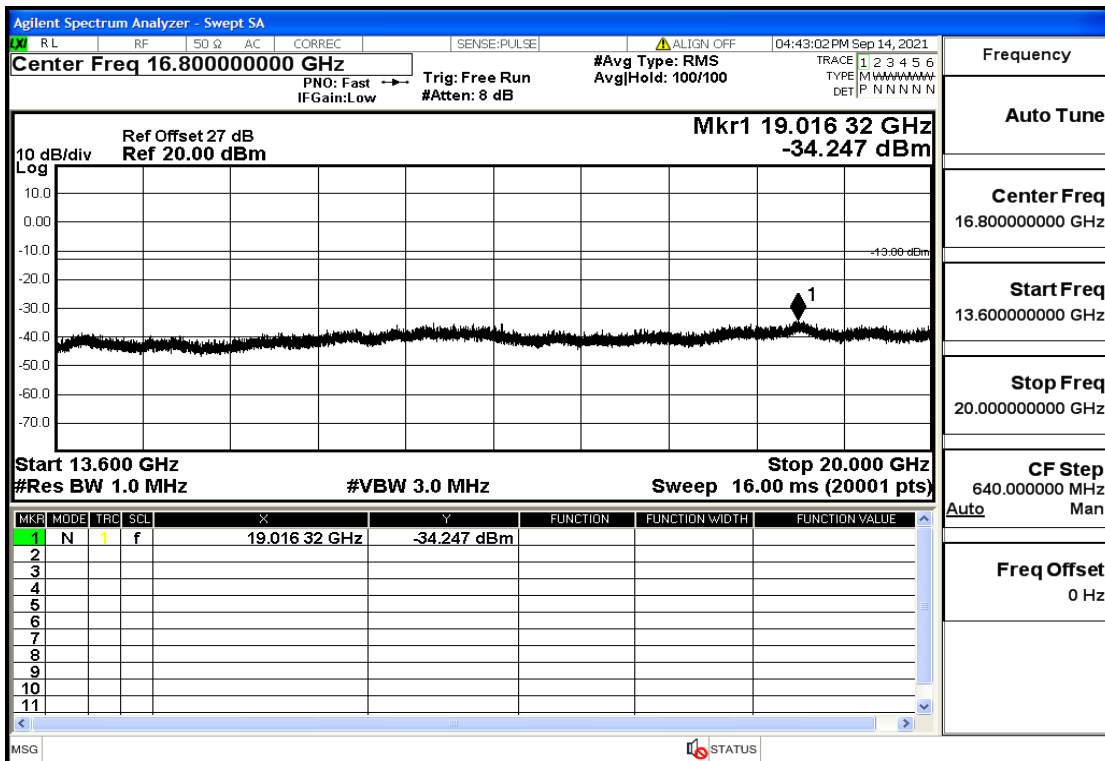

OB2-1.4-1850.7-QPSK-1#LOW@13.6GHz-20GHz@Pass

OB2-1.4-1850.7-QPSK-1#HIGH@30mHz-1GHz@Pass

OB2-1.4-1850.7-QPSK-1#HIGH@1GHz-7GHz@Pass

OB2-1.4-1850.7-QPSK-1#HIGH@7GHz-13.6GHz@Pass

OB2-1.4-1850.7-QPSK-1#HIGH@13.6GHz-20GHz@Pass