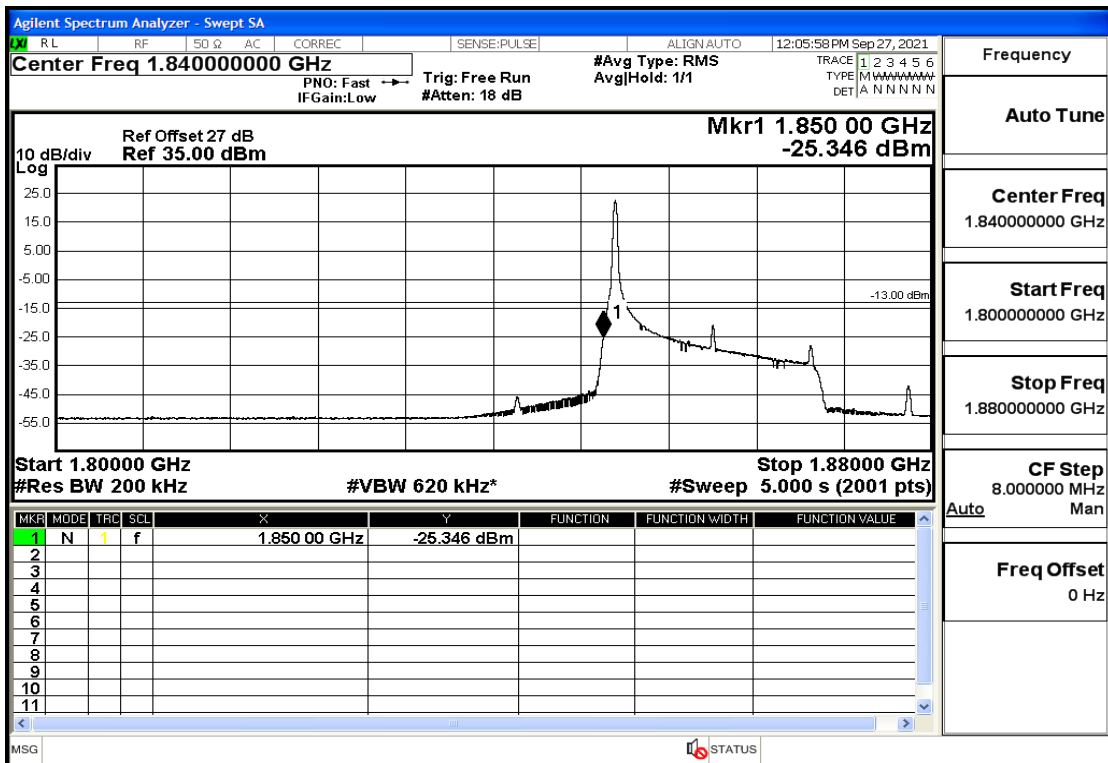

Band2-20-1860-QPSK-1#LOW@Pass