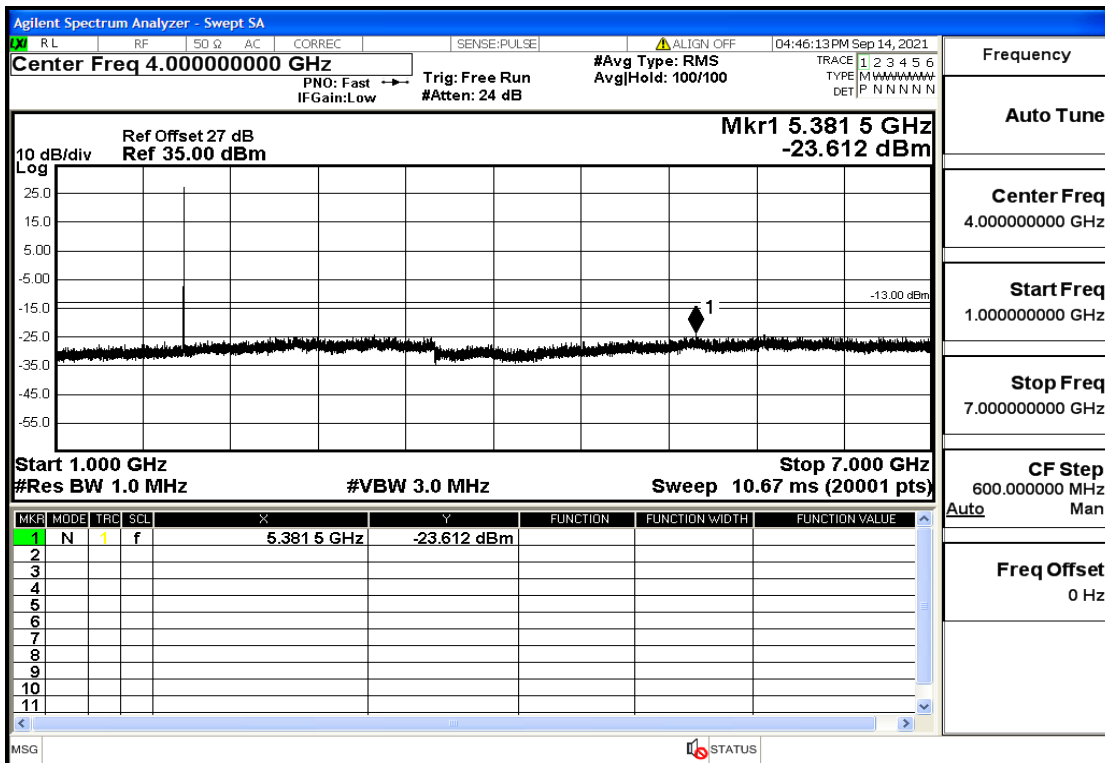

OB2-1.4-1880-QPSK-1#LOW@7GHz-13.6GHz@Pass

OB2-1.4-1880-QPSK-1#LOW@13.6GHz-20GHz@Pass

OB2-1.4-1880-QPSK-1#HIGH@30mHz-1GHz@Pass

OB2-1.4-1880-QPSK-1#HIGH@1GHz-7GHz@Pass

OB2-1.4-1880-QPSK-1#HIGH@7GHz-13.6GHz@Pass