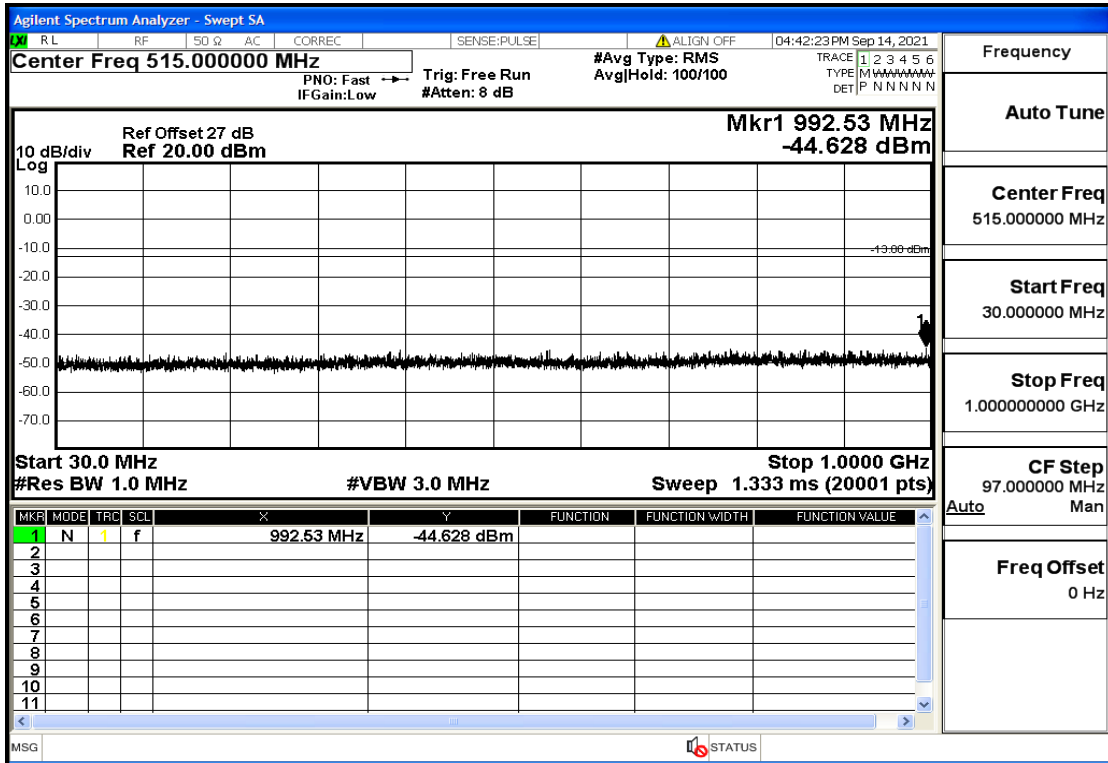

OB2-1.4-1850.7-QPSK-1#HIGH@30mHz-1GHz@Pass