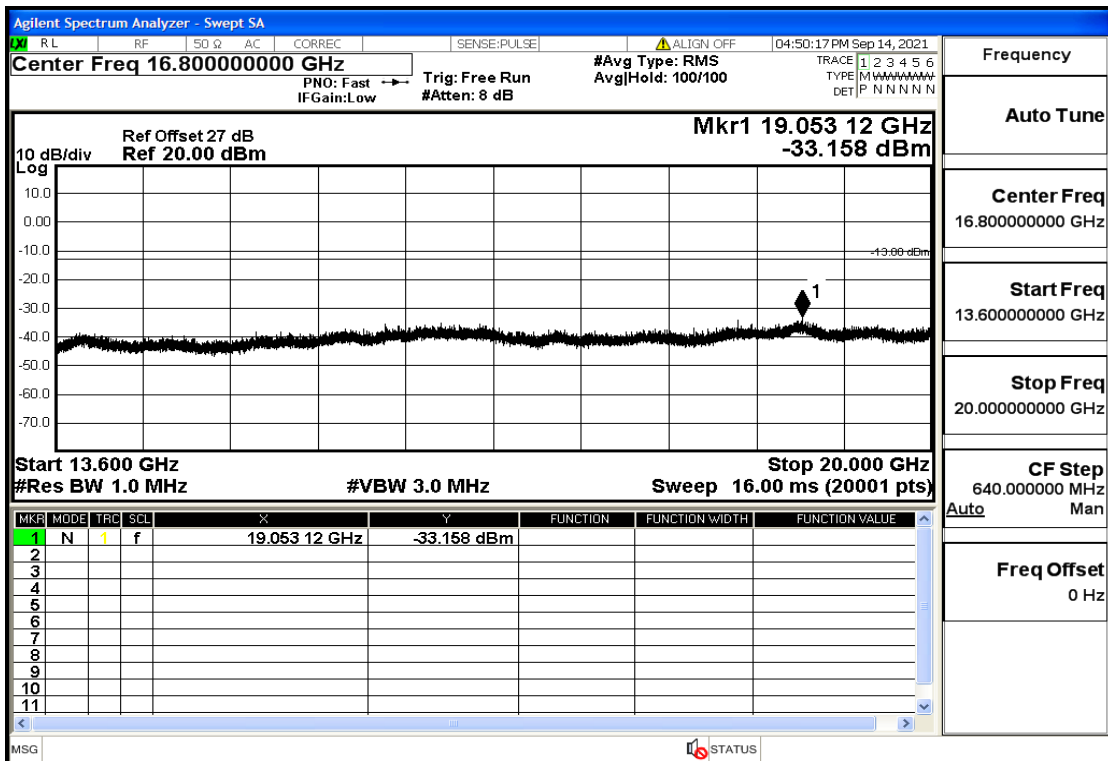

OB2-1.4-1909.3-QPSK-1#HIGH@13.6GHz-20GHz@Pass