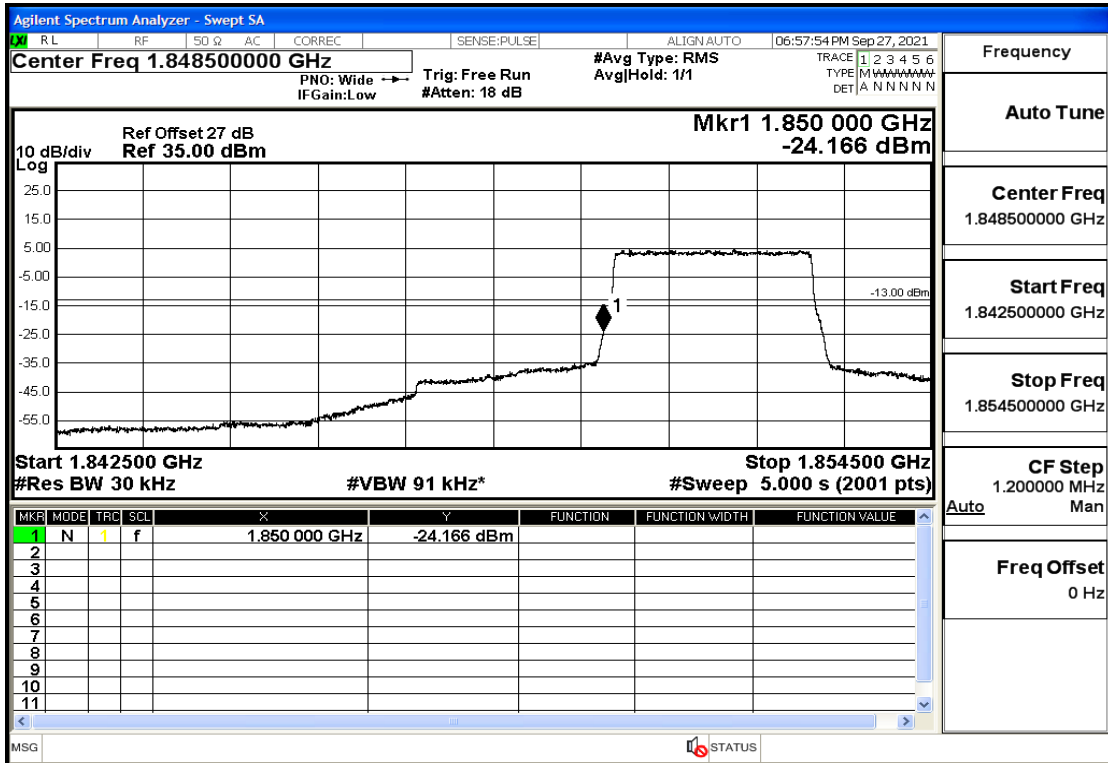

Band2-3-1851.5-QPSK-15#LOW@Pass