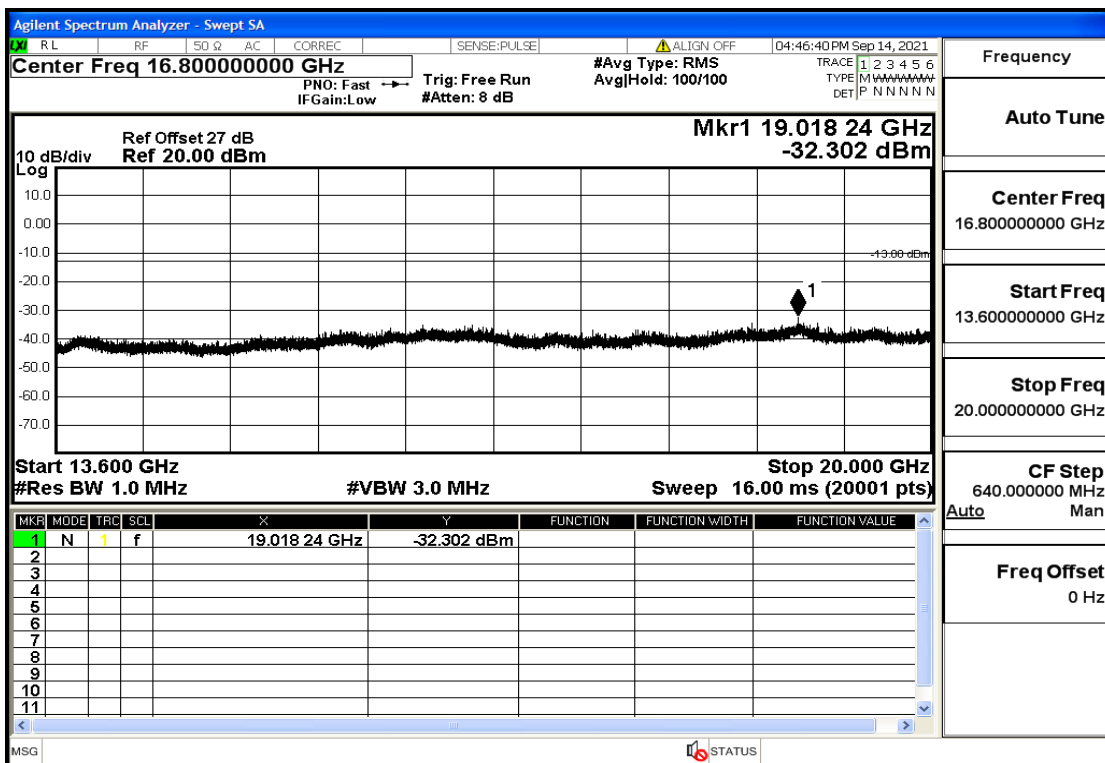

OB2-1.4-1880-QPSK-1#HIGH@13.6GHz-20GHz@Pass