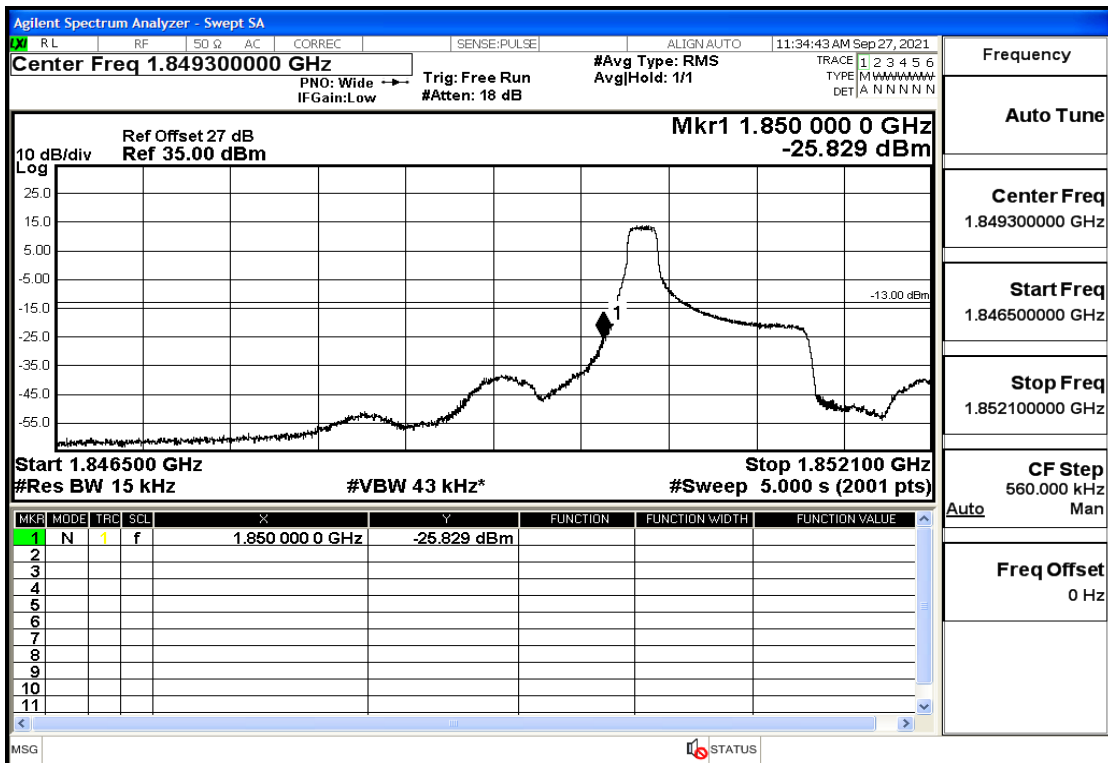

Band2-1.4-1850.7-QPSK-1#LOW@Pass