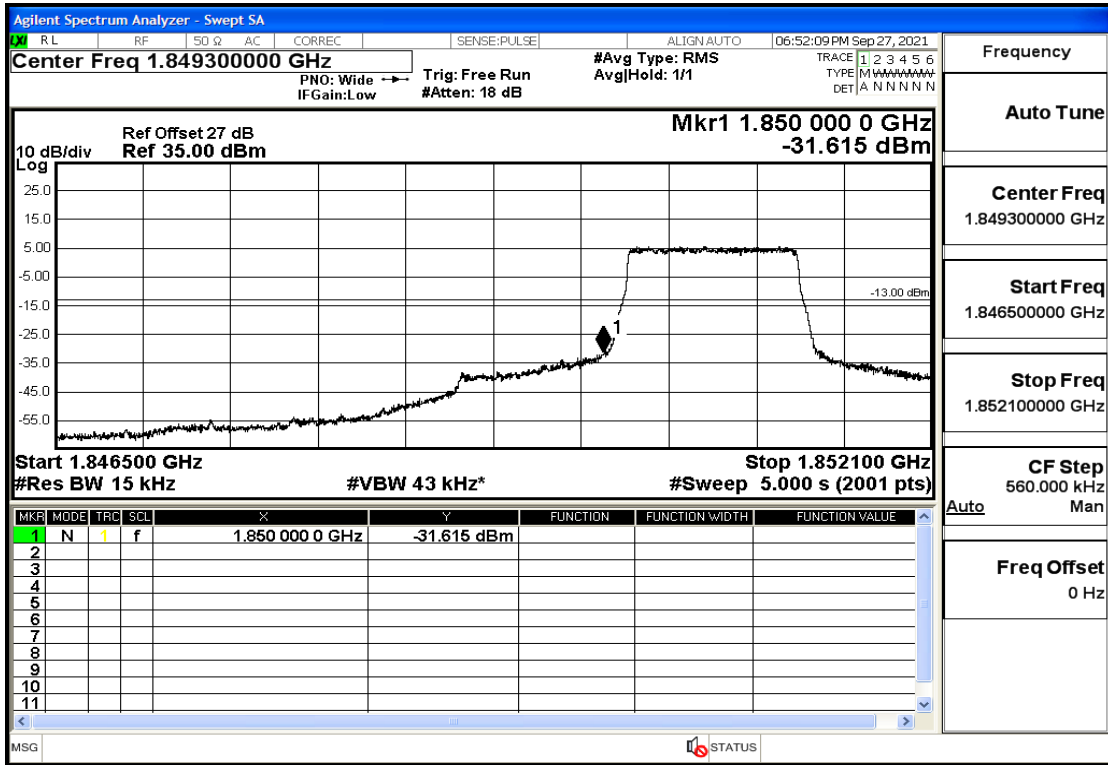

Band2-1.4-1850.7-QPSK-6#LOW@Pass