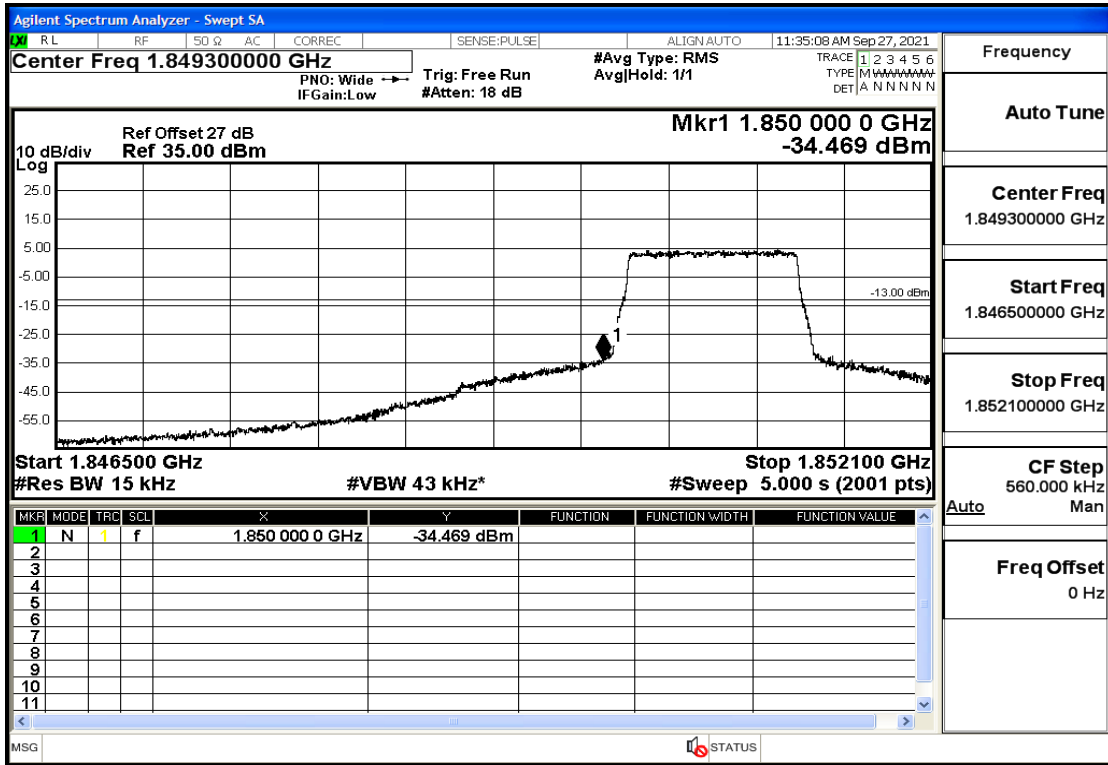

Band2-1.4-1850.7-16QAM-6#LOW@Pass