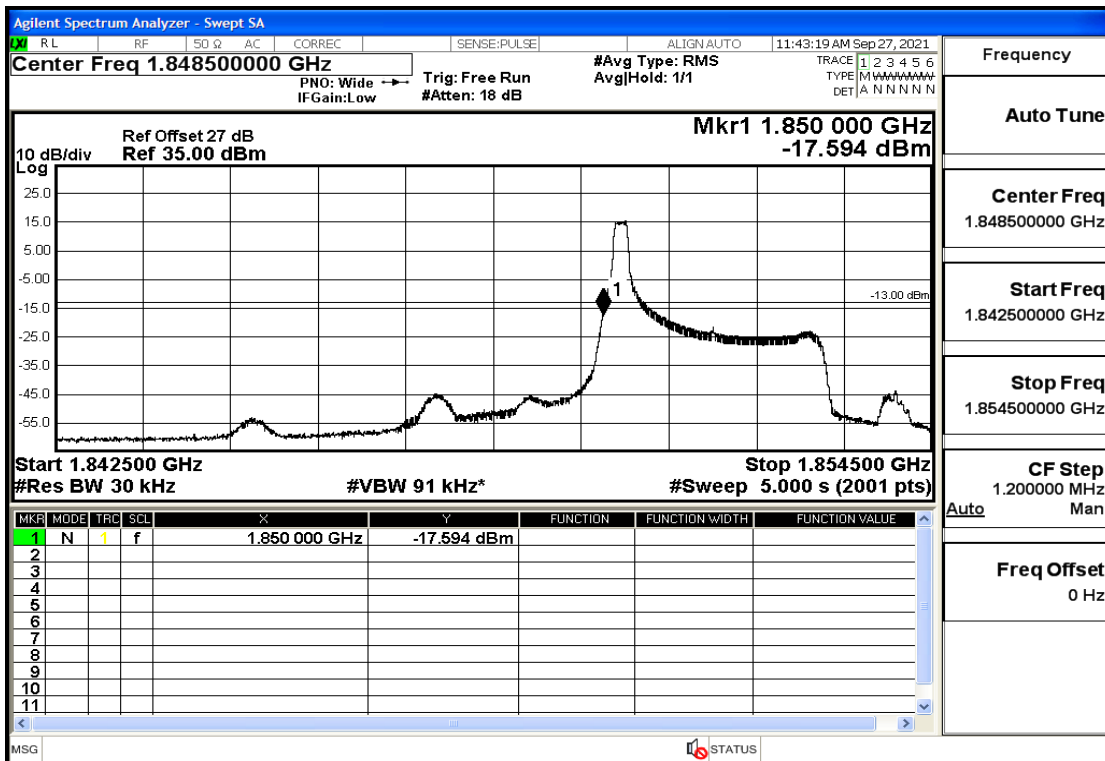

Band2-3-1851.5-16QAM-1#LOW@Pass