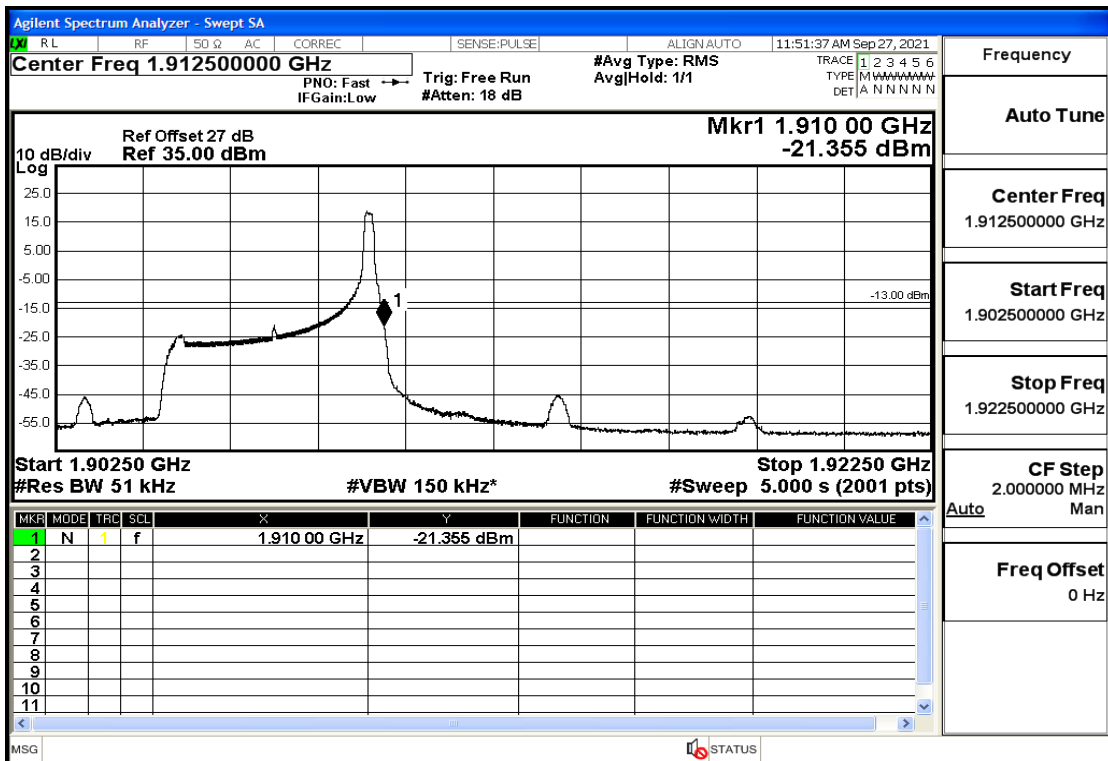

Band2-5-1907.5-QPSK-1#HIGH@Pass