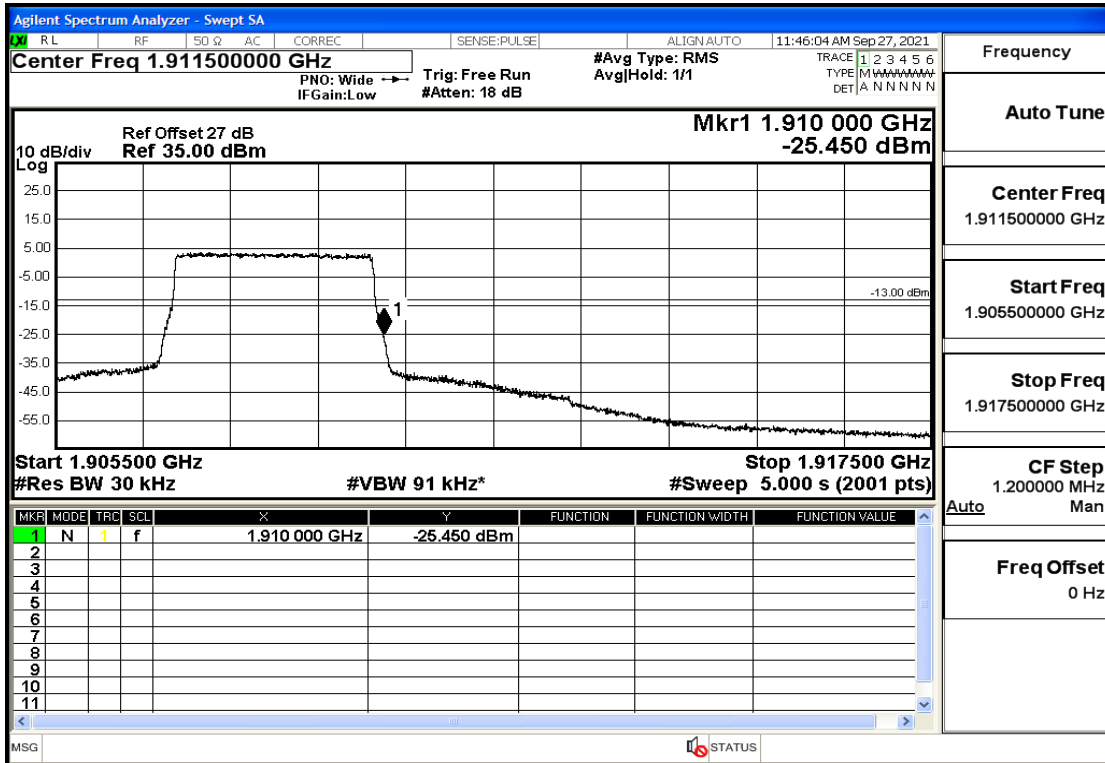

Band2-3-1908.5-16QAM-15#LOW@Pass