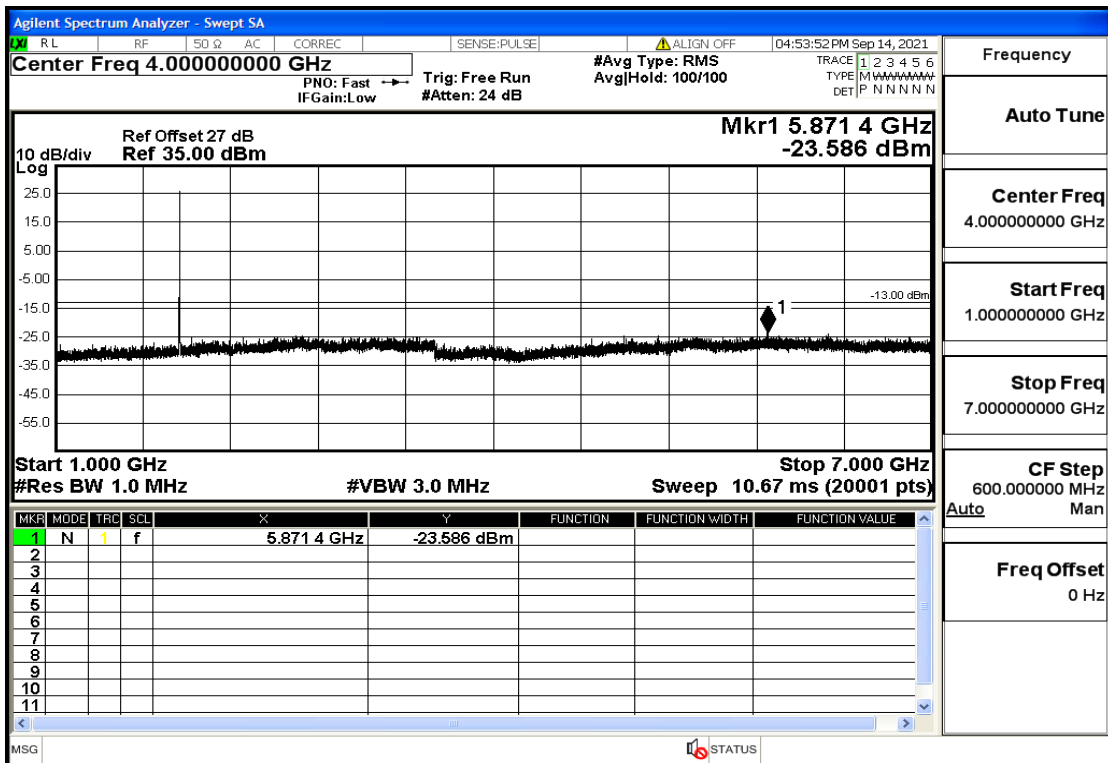

OB2-3-1851.5-QPSK-1#HIGH@1GHz-7GHz@Pass