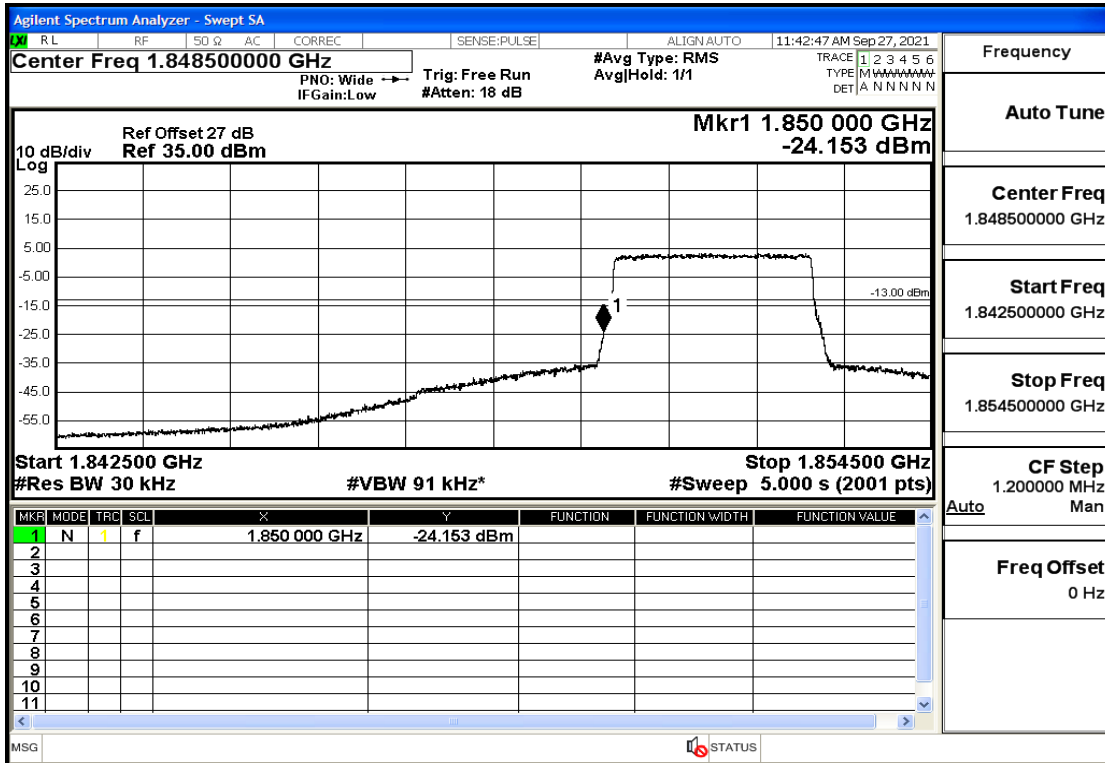

RF Test Data for LTE (Conducted Measurement)

Product Name: Real-time temperature logger

Trade Mark: DeltaTrak

Test Model: FlashLink RTL

Sample ID: TZ220202953-1#

FCC ID: 2ATXY-2239X

Environmental Conditions

Band2-1.4-1909.3-16QAM-1#HIGH@Pass

Band2-3-1851.5-QPSK-15#LOW@Pass

Band2-3-1851.5-QPSK-1#LOW@Pass

Band2-3-1851.5-16QAM-15#LOW@Pass

Band2-3-1851.5-16QAM-1#LOW@Pass

Band2-3-1908.5-QPSK-15#LOW@Pass

Band2-3-1908.5-QPSK-1#HIGH@Pass