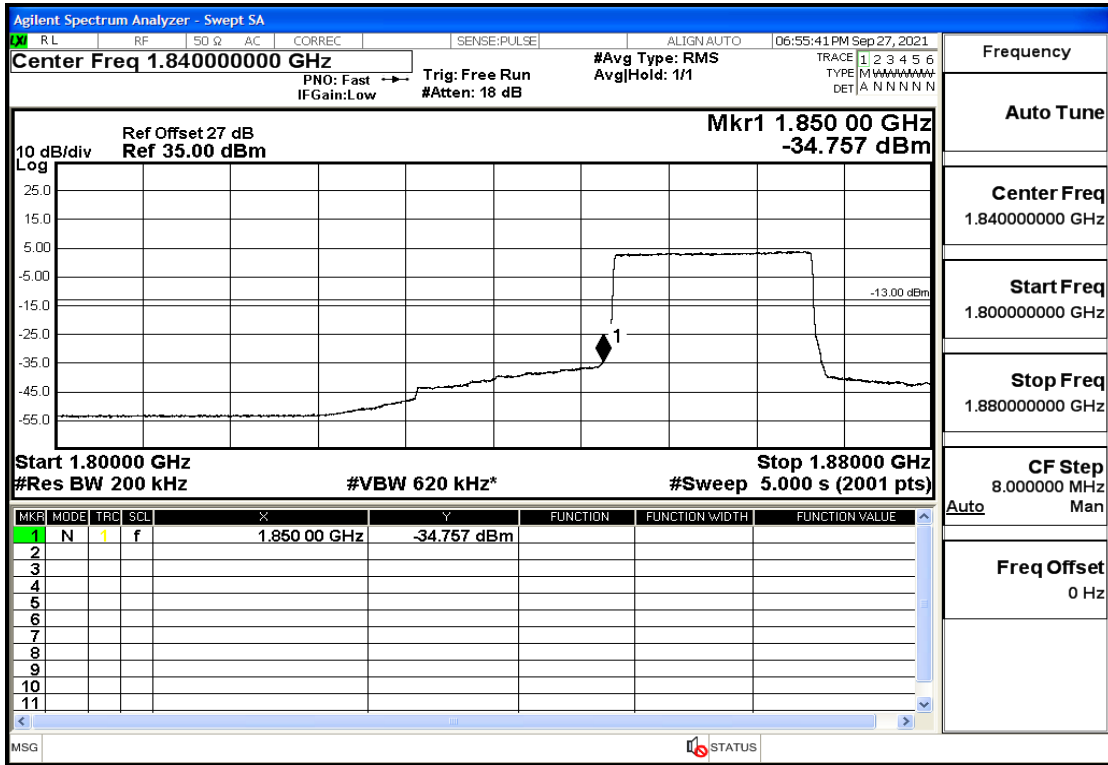

Band2-20-1860-QPSK-100#LOW@Pass