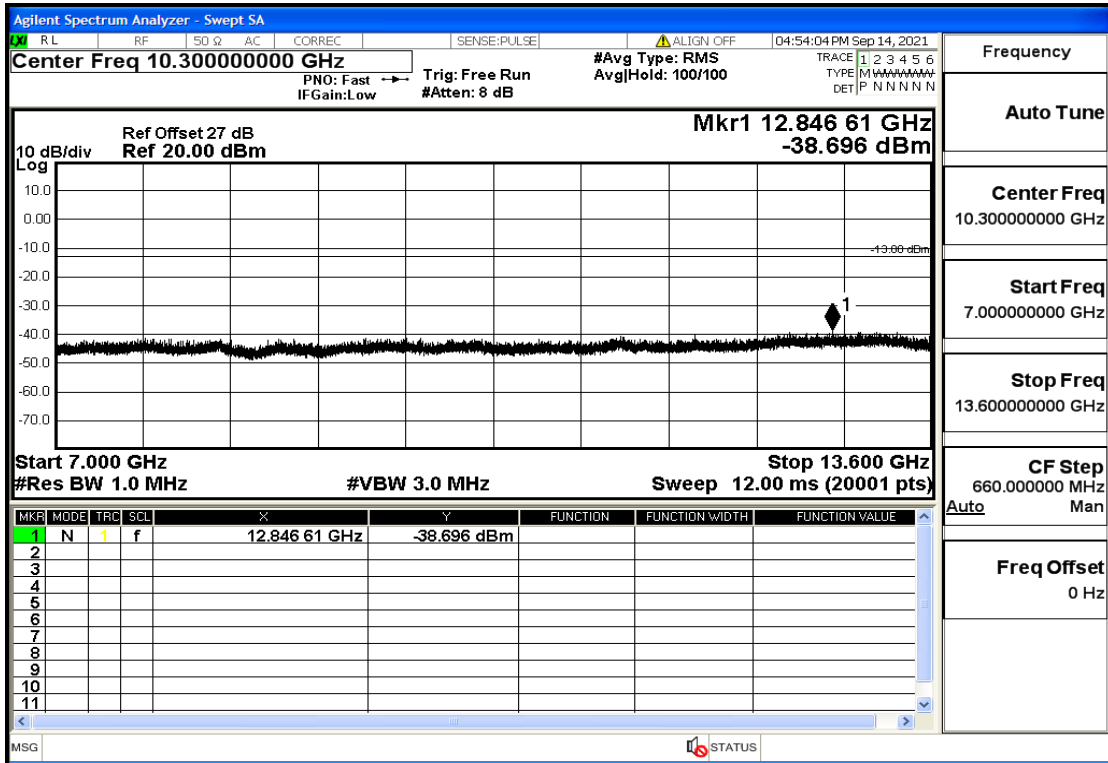

OB2-3-1851.5-QPSK-1#LOW@13.6GHz-20GHz@Pass

OB2-3-1851.5-QPSK-1#HIGH@30mHz-1GHz@Pass

OB2-3-1851.5-QPSK-1#HIGH@1GHz-7GHz@Pass

OB2-3-1851.5-QPSK-1#HIGH@7GHz-13.6GHz@Pass

OB2-3-1851.5-QPSK-1#HIGH@13.6GHz-20GHz@Pass