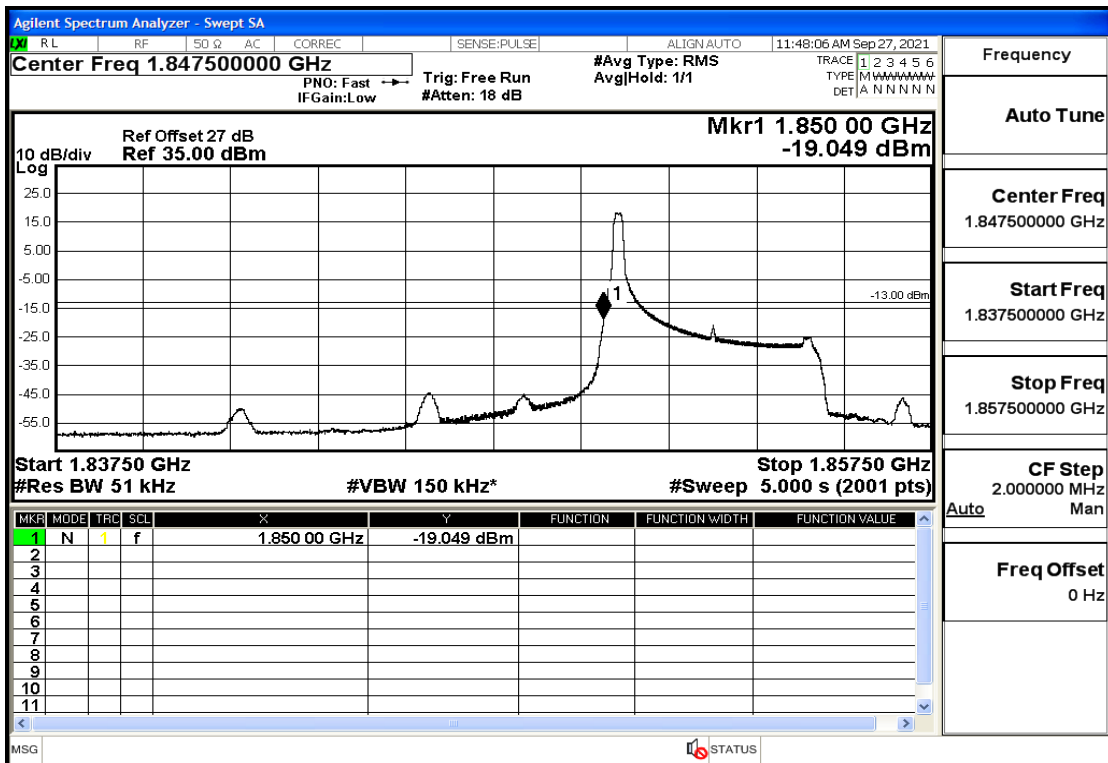

Band2-5-1852.5-QPSK-1#LOW@Pass