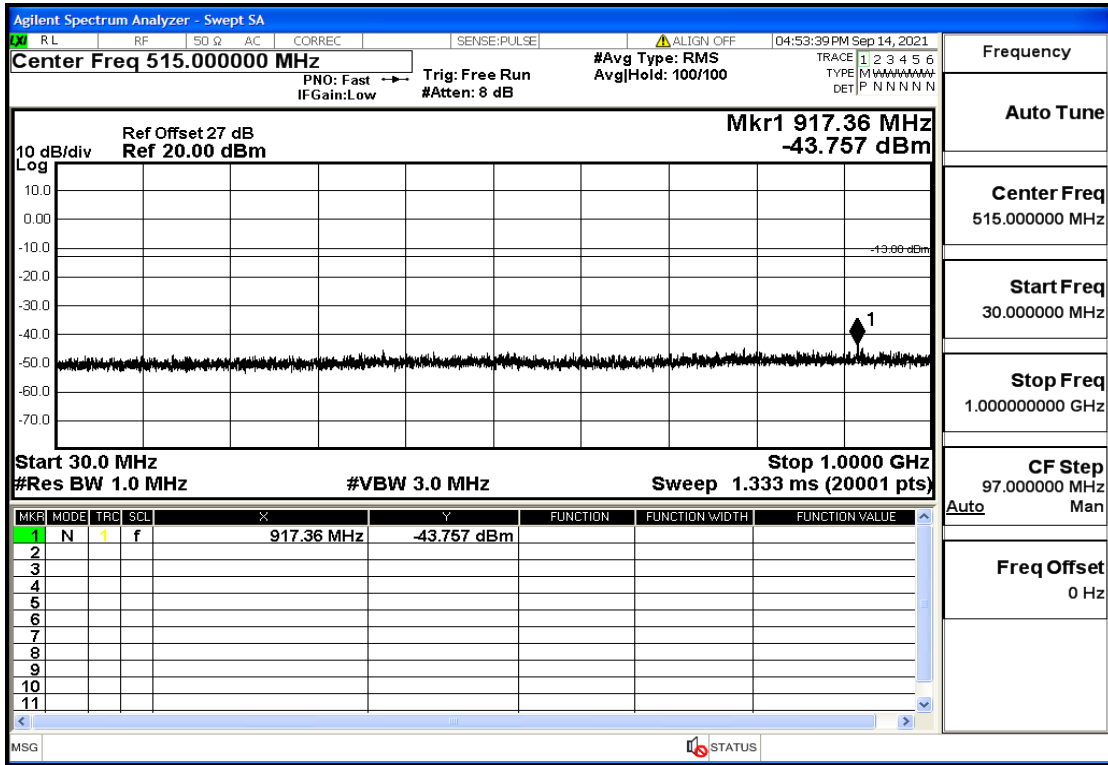

OB2-3-1851.5-QPSK-1#HIGH@30mHz-1GHz@Pass