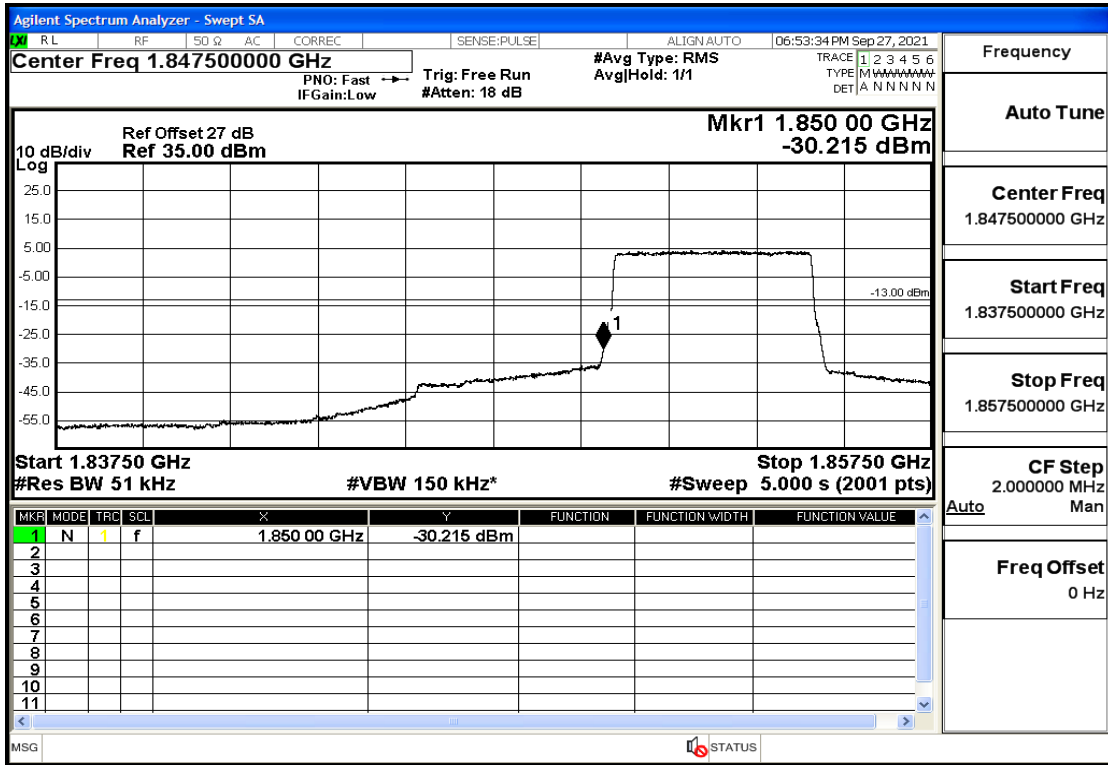

Band2-5-1852.5-QPSK-25#LOW@Pass