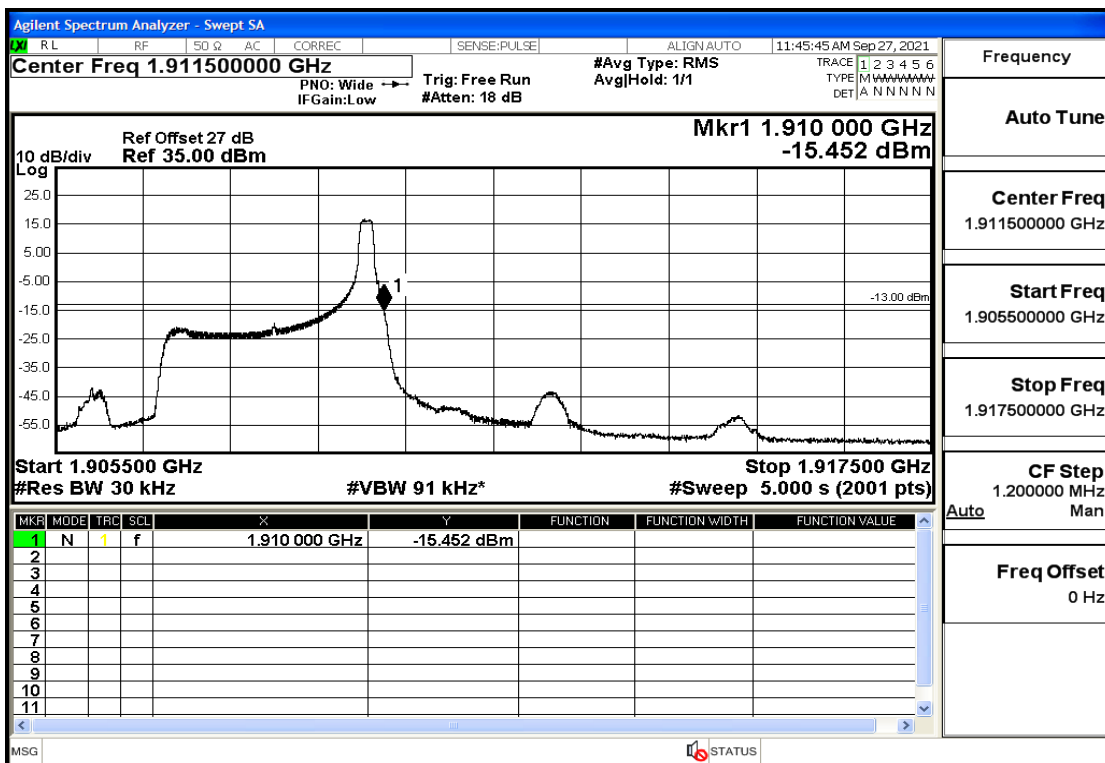

Band2-3-1908.5-QPSK-1#HIGH@Pass