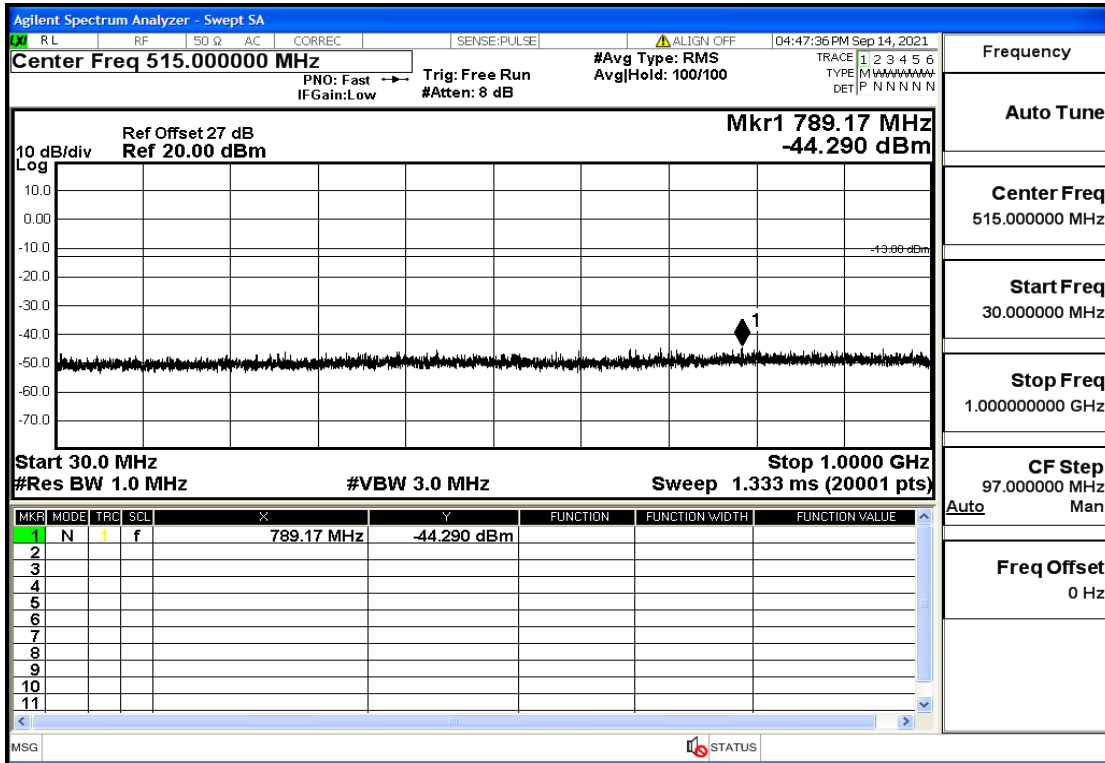

OB2-1.4-1909.3-QPSK-6#LOW@30mHz-1GHz@Pass