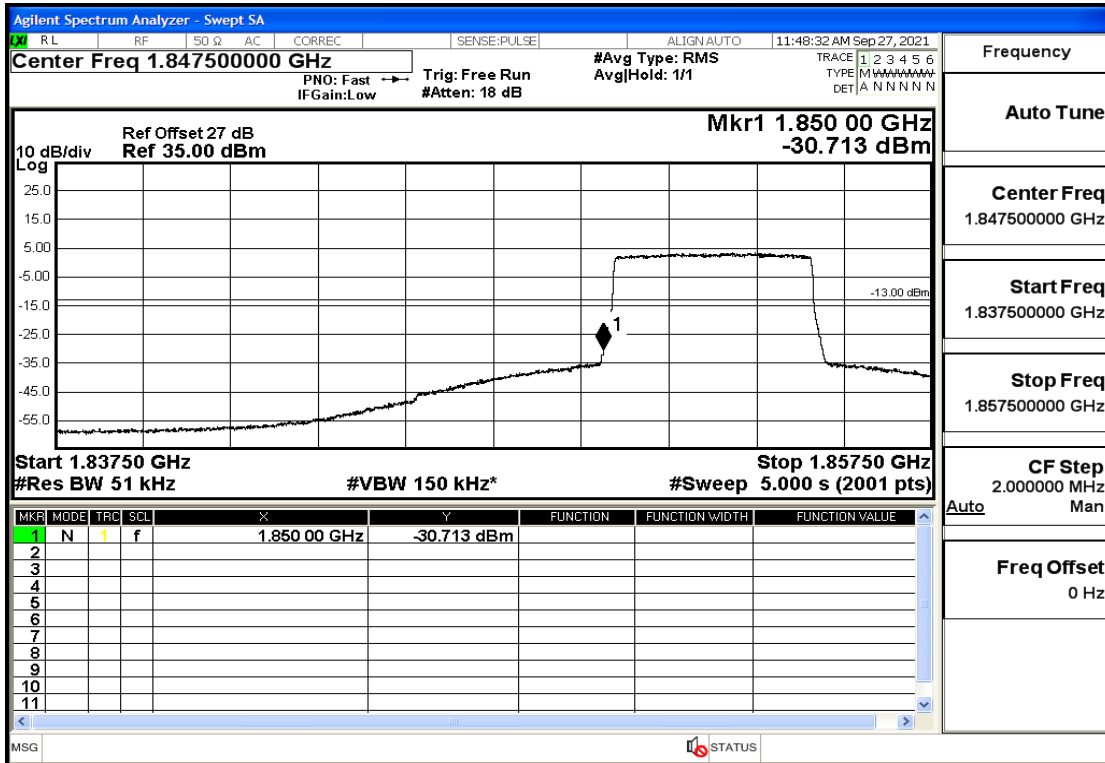

RF Test Data for LTE (Conducted Measurement)

Product Name: Real-time temperature logger

Trade Mark: DeltaTrak

Test Model: FlashLink RTL

Sample ID: TZ220202953-1#

FCC ID: 2ATXY-2239X

Environmental Conditions

Band2-3-1908.5-16QAM-15#LOW@Pass

Band2-3-1908.5-16QAM-1#HIGH@Pass

Band2-5-1852.5-QPSK-25#LOW@Pass

Band2-5-1852.5-QPSK-1#LOW@Pass

Band2-5-1852.5-16QAM-25#LOW@Pass

Band2-5-1852.5-16QAM-1#LOW@Pass

Band2-5-1907.5-QPSK-25#LOW@Pass