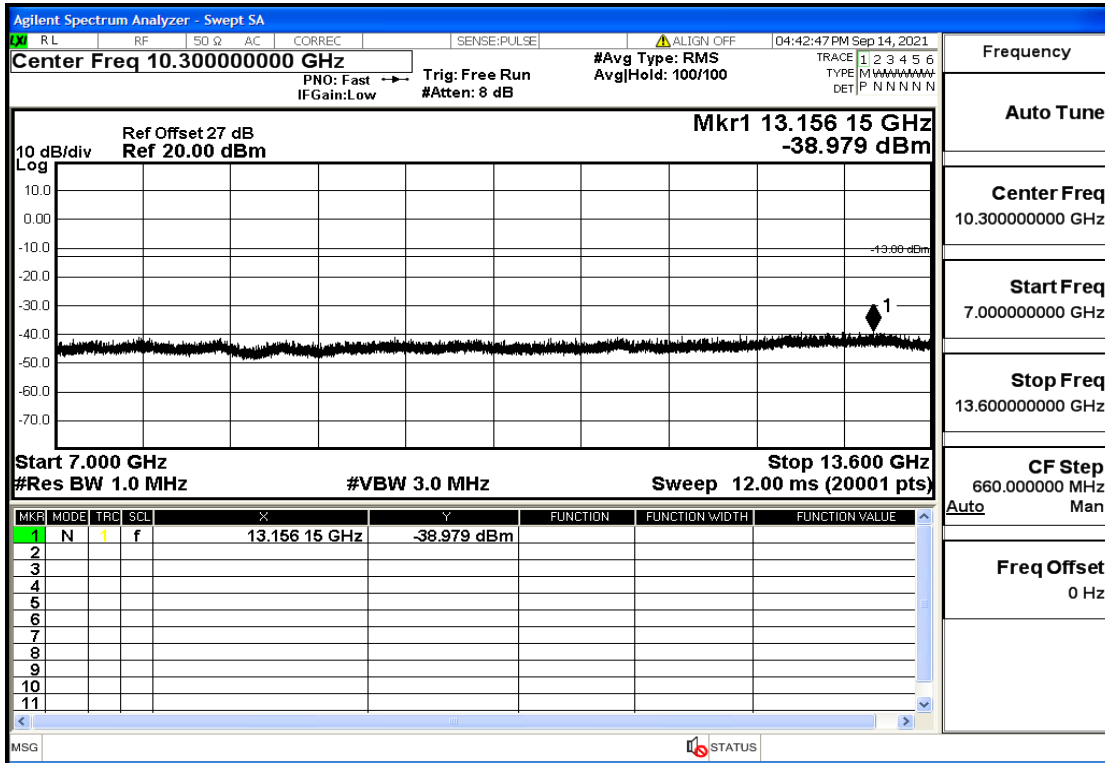

OB2-1.4-1850.7-QPSK-1#LOW@13.6GHz-20GHz@Pass

OB2-1.4-1850.7-QPSK-1#HIGH@30mHz-1GHz@Pass

OB2-1.4-1850.7-QPSK-1#HIGH@1GHz-7GHz@Pass

OB2-1.4-1850.7-QPSK-1#HIGH@7GHz-13.6GHz@Pass

OB2-1.4-1850.7-QPSK-1#HIGH@13.6GHz-20GHz@Pass