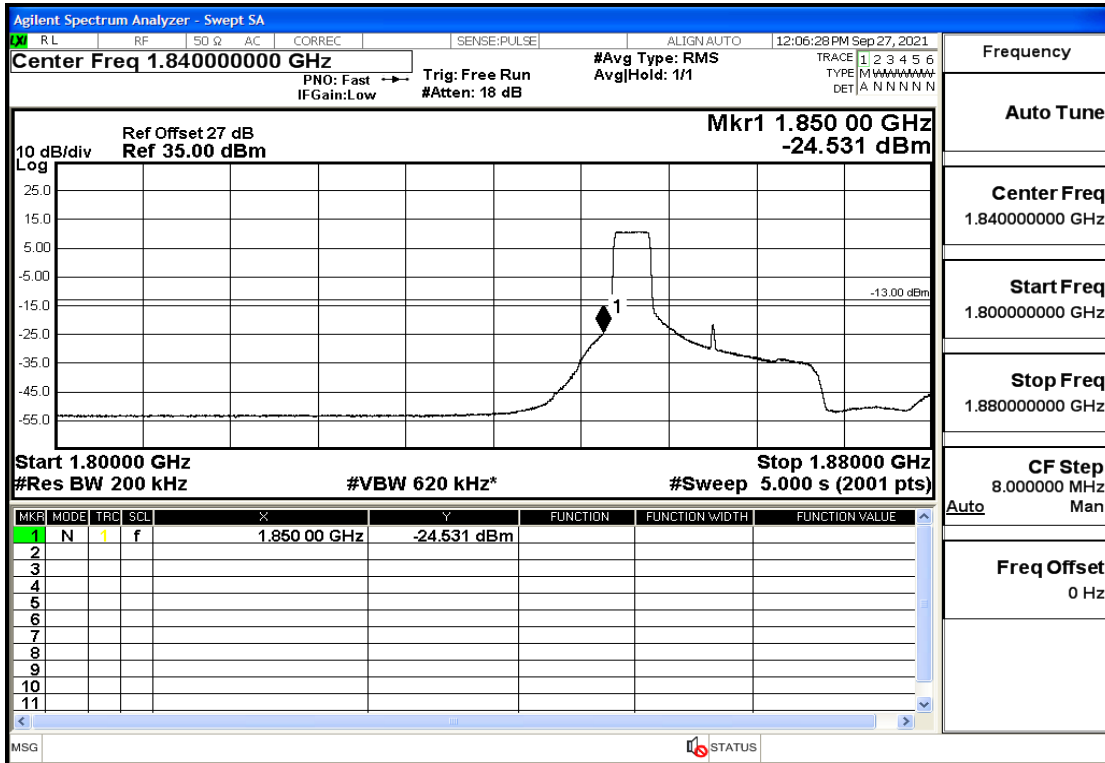

Band2-20-1860-16QAM-18#LOW@Pass