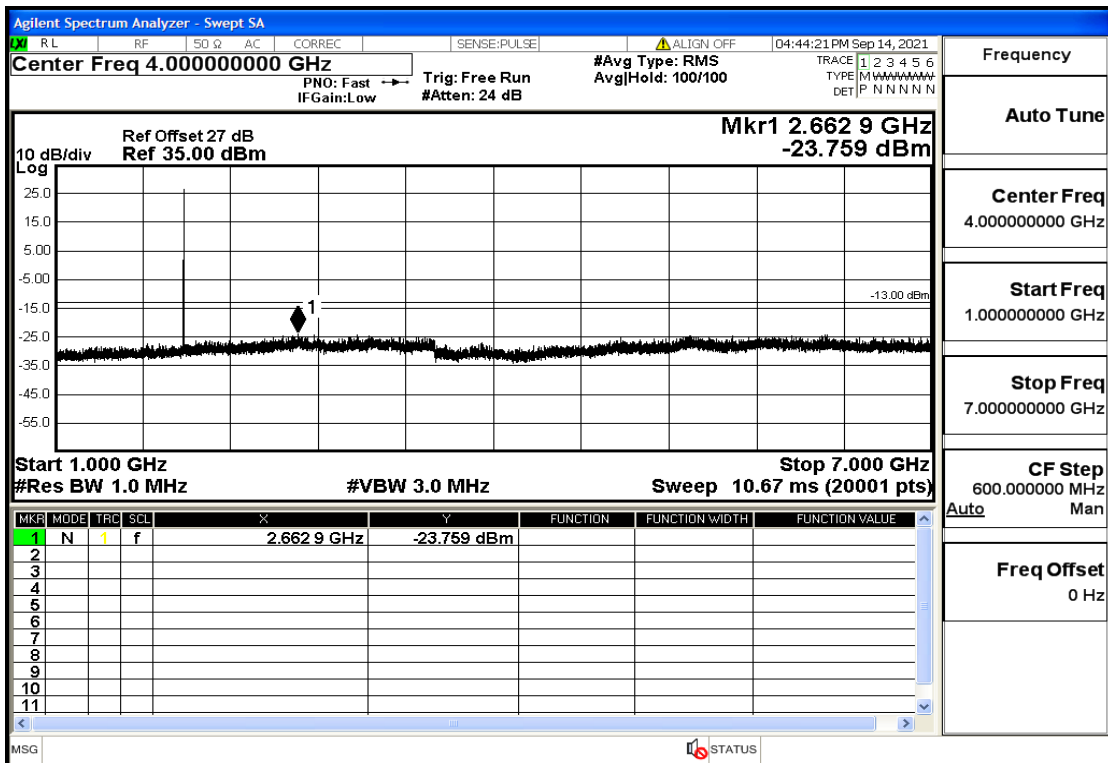

OB2-1.4-1880-QPSK-6#LOW@1GHz-7GHz@Pass