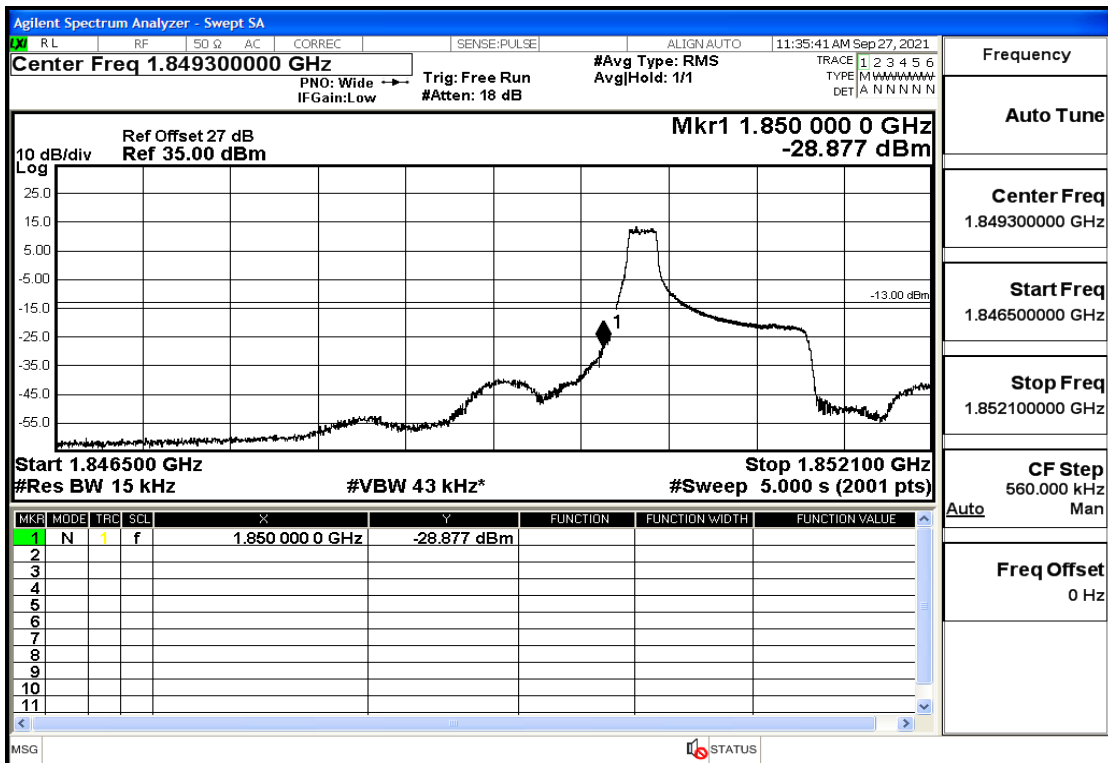

Band2-1.4-1850.7-16QAM-1#LOW@Pass