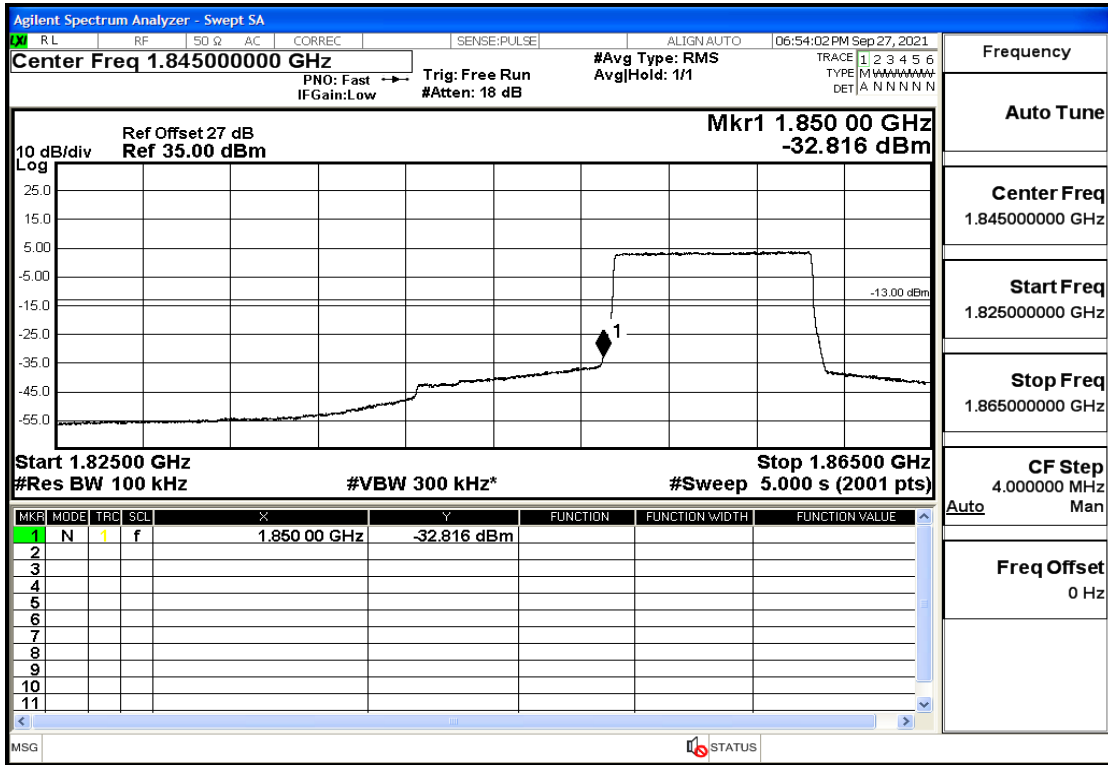

Band2-10-1855-QPSK-50#LOW@Pass