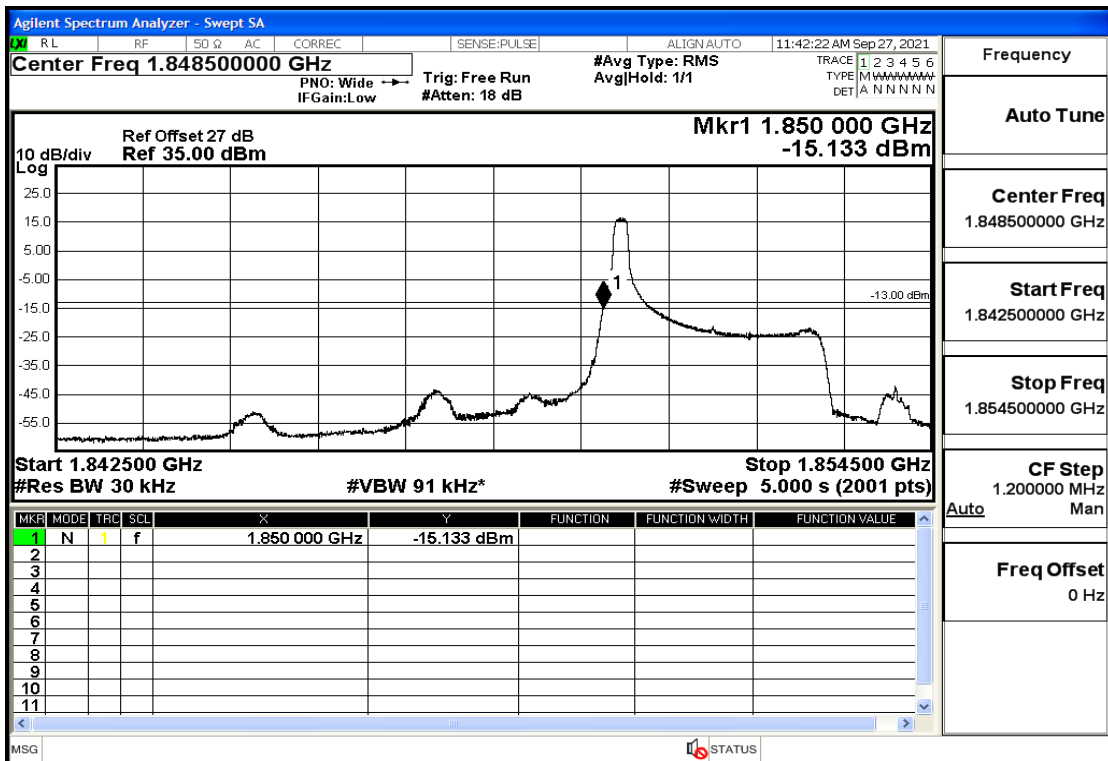

Band2-3-1851.5-QPSK-1#LOW@Pass