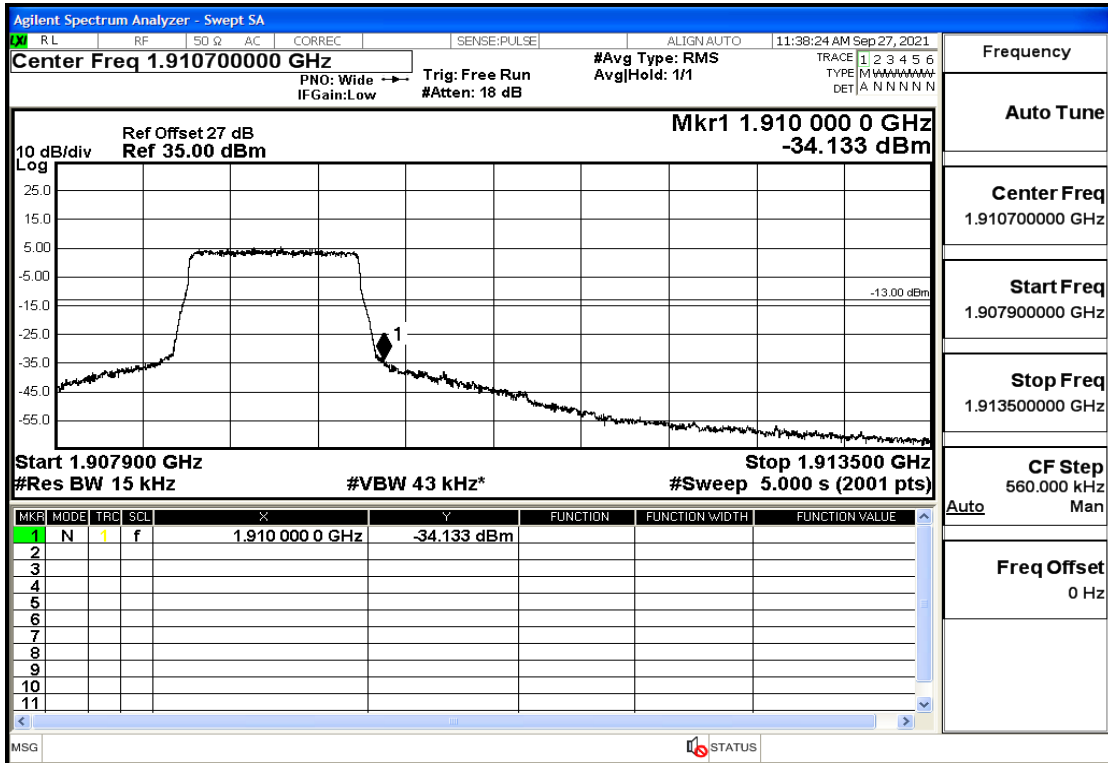

RF Test Data for LTE (Conducted Measurement)

Product Name: Real-time temperature logger

Trade Mark: DeltaTrak

Test Model: FlashLink RTL

Sample ID: TZ220202953-1#

FCC ID: 2ATXY-2239X

Environmental Conditions

Band2-1.4-1850.7-QPSK-6#LOW@Pass

Band2-1.4-1850.7-QPSK-1#LOW@Pass

Band2-1.4-1850.7-16QAM-6#LOW@Pass

Band2-1.4-1850.7-16QAM-1#LOW@Pass

Band2-1.4-1909.3-QPSK-6#LOW@Pass

Band2-1.4-1909.3-QPSK-1#HIGH@Pass

Band2-1.4-1909.3-16QAM-6#LOW@Pass