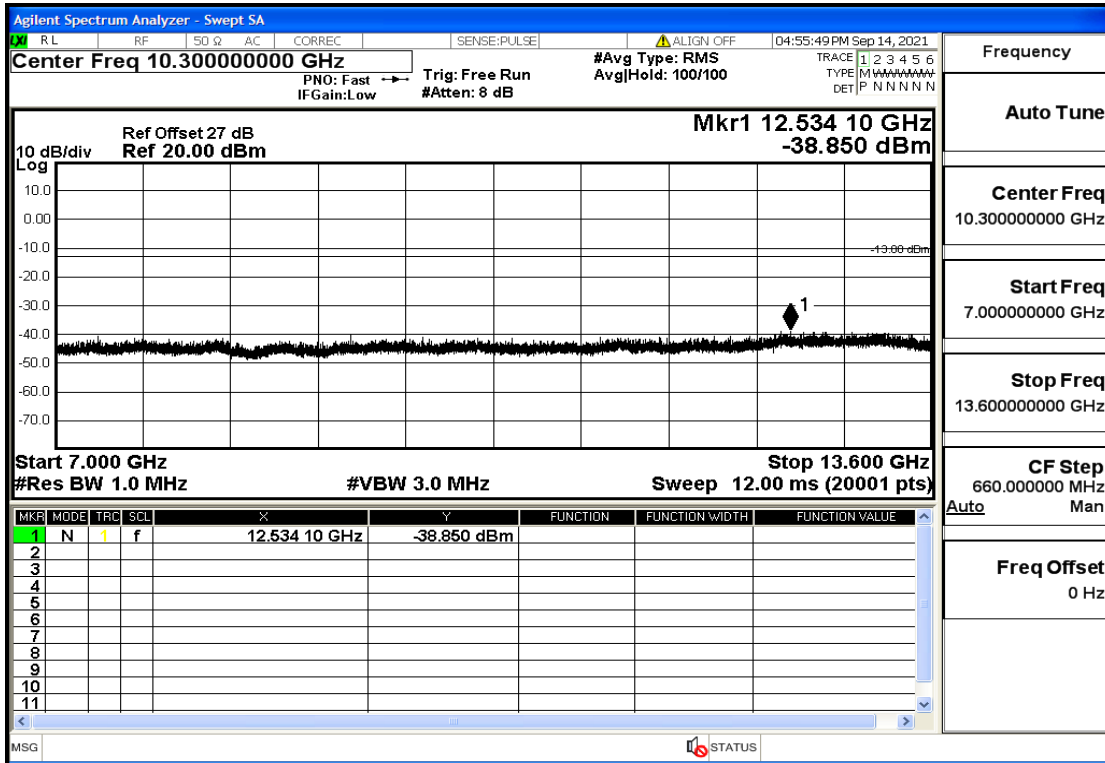

OB2-3-1880-QPSK-15#LOW@7GHz-13.6GHz@Pass