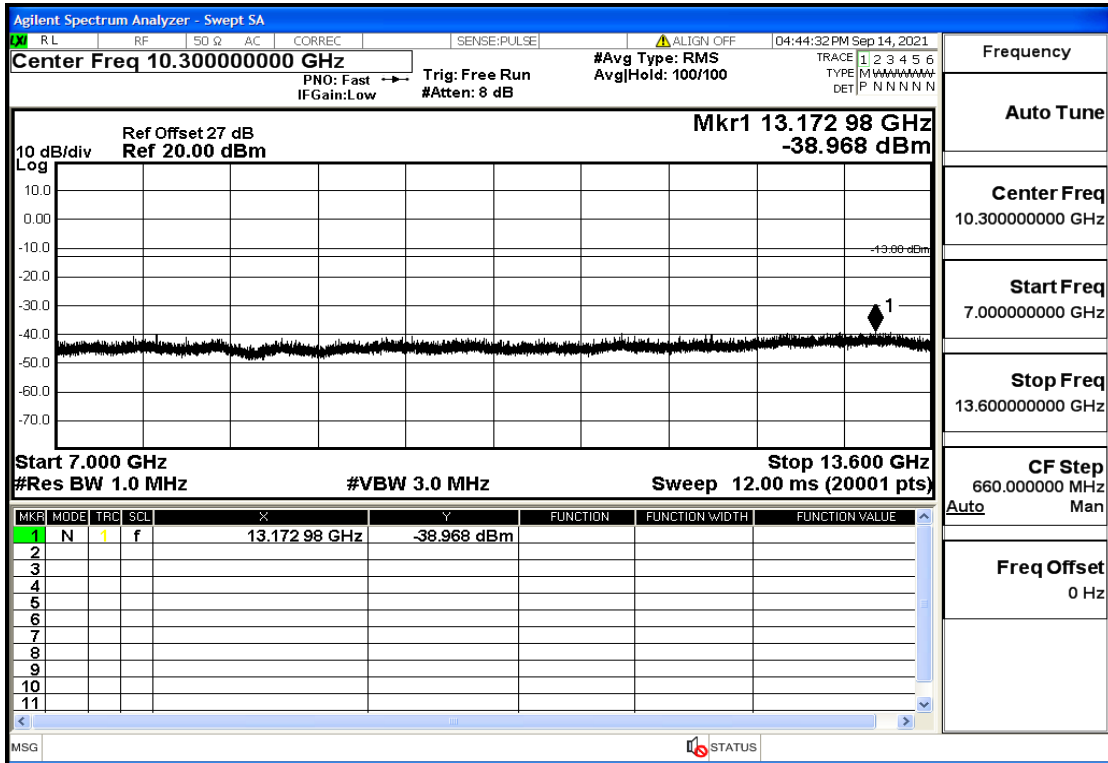

OB2-1.4-1880-QPSK-6#LOW@7GHz-13.6GHz@Pass