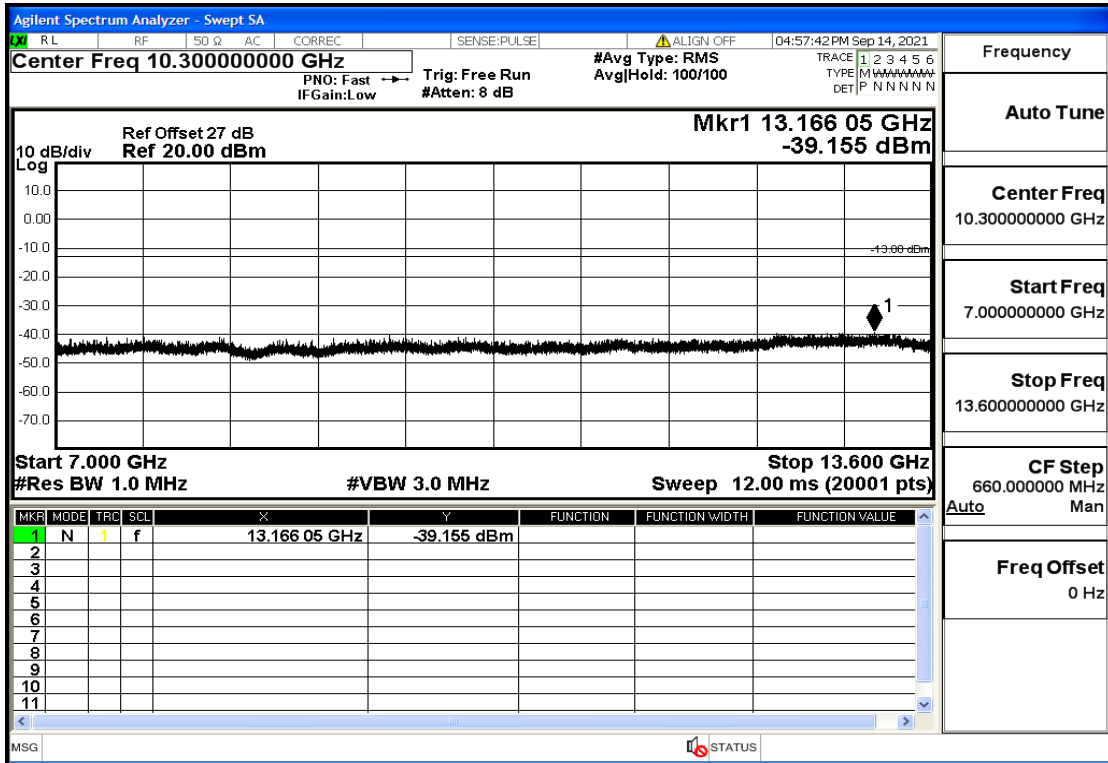

OB2-3-1880-QPSK-1#LOW@7GHz-13.6GHz@Pass

OB2-3-1880-QPSK-1#LOW@13.6GHz-20GHz@Pass

OB2-3-1880-QPSK-1#HIGH@30mHz-1GHz@Pass

OB2-3-1880-QPSK-1#HIGH@1GHz-7GHz@Pass

OB2-3-1880-QPSK-1#HIGH@7GHz-13.6GHz@Pass

OB2-3-1880-QPSK-1#HIGH@13.6GHz-20GHz@Pass