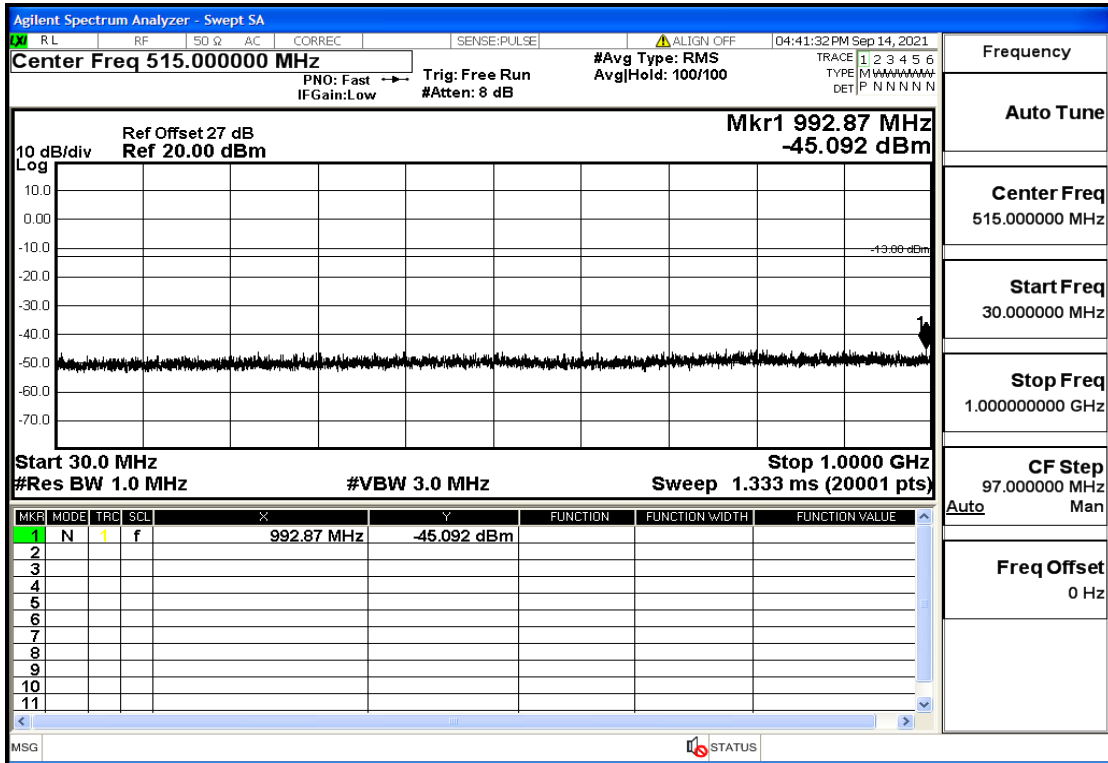

OB2-1.4-1850.7-QPSK-1#LOW@30mHz-1GHz@Pass