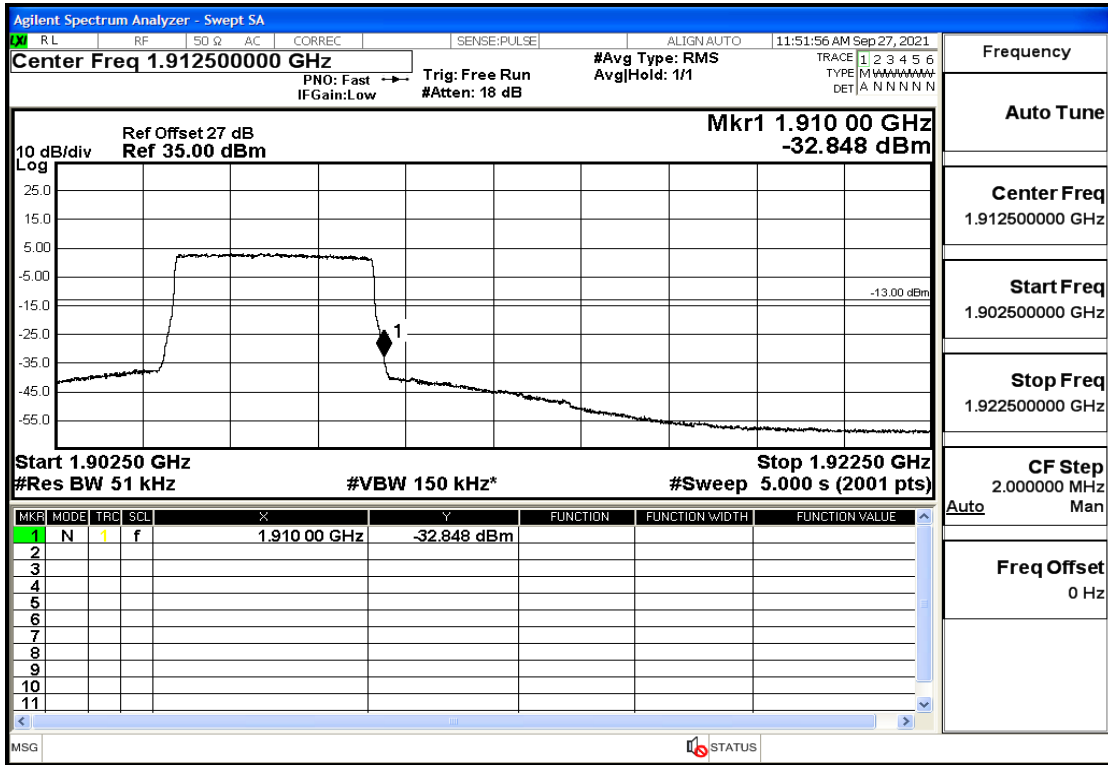

Band2-5-1907.5-16QAM-25#LOW@Pass