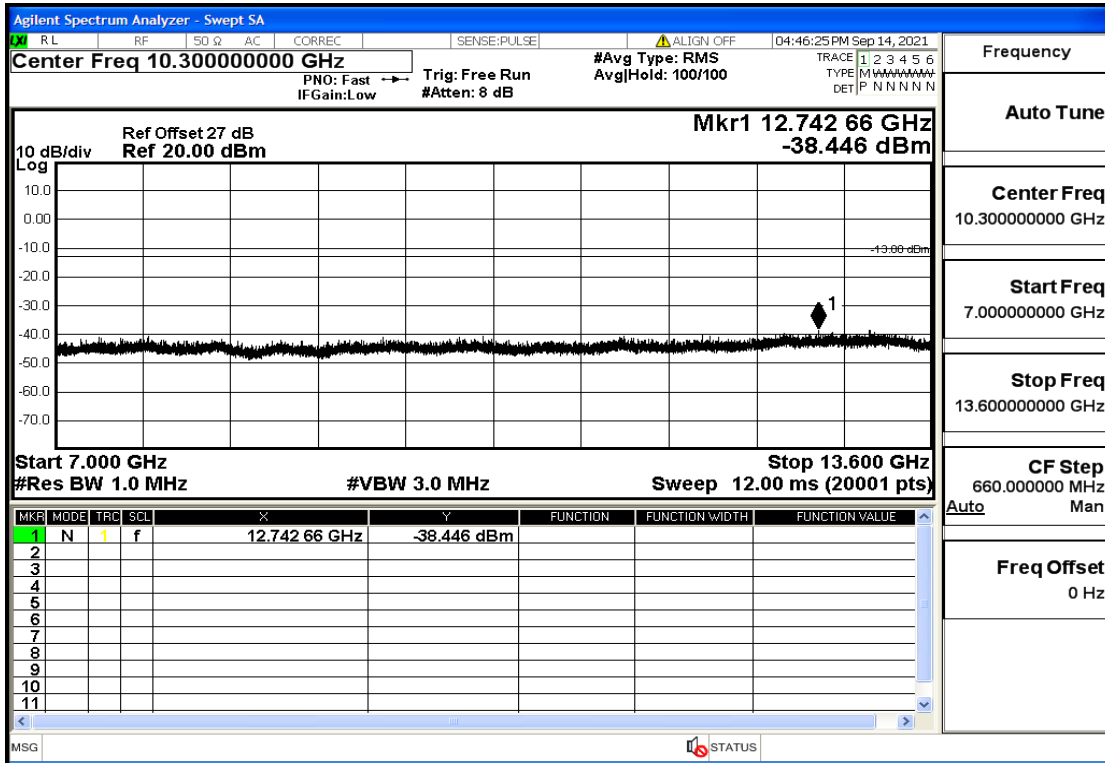

OB2-1.4-1880-QPSK-1#LOW@7GHz-13.6GHz@Pass

OB2-1.4-1880-QPSK-1#LOW@13.6GHz-20GHz@Pass

OB2-1.4-1880-QPSK-1#HIGH@30mHz-1GHz@Pass

OB2-1.4-1880-QPSK-1#HIGH@1GHz-7GHz@Pass

OB2-1.4-1880-QPSK-1#HIGH@7GHz-13.6GHz@Pass