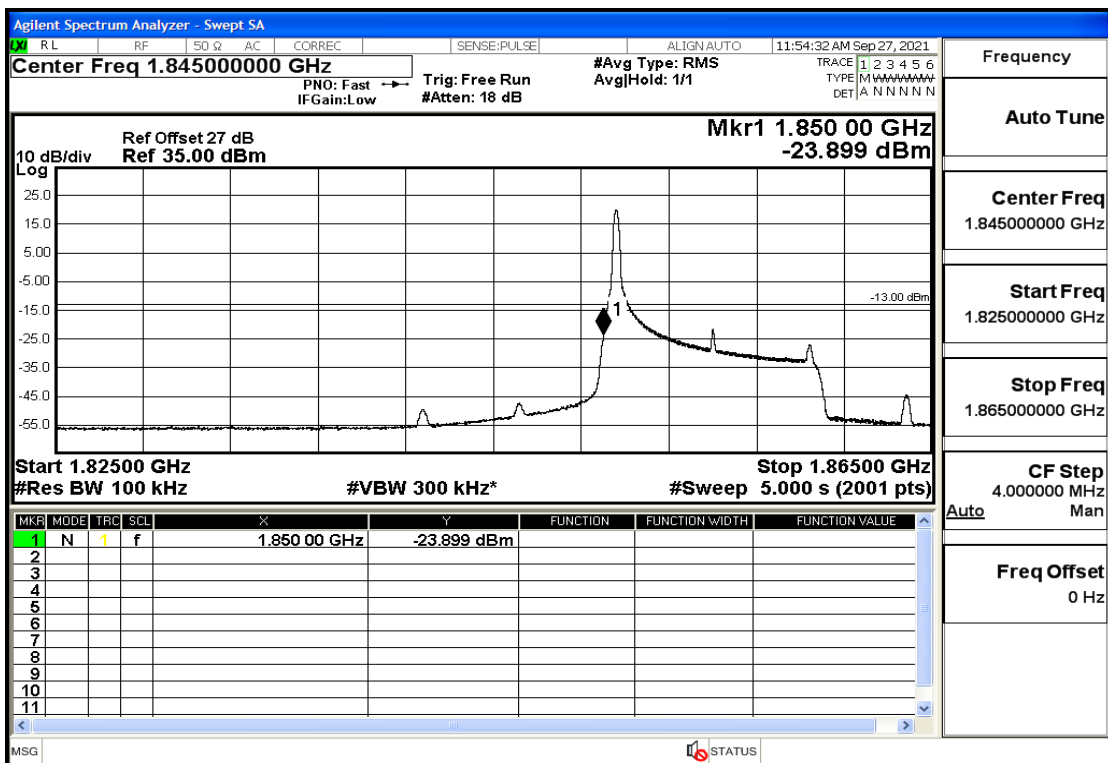

Band2-10-1855-16QAM-1#LOW@Pass