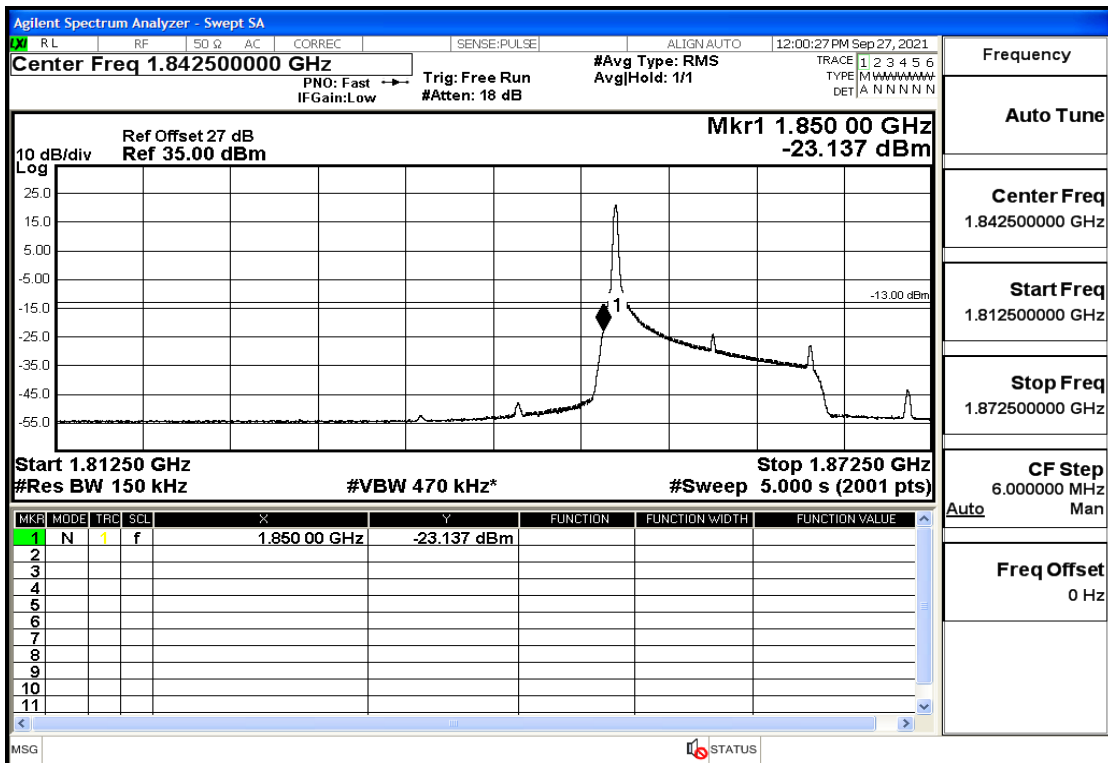

Band2-15-1857.5-16QAM-1#LOW@Pass