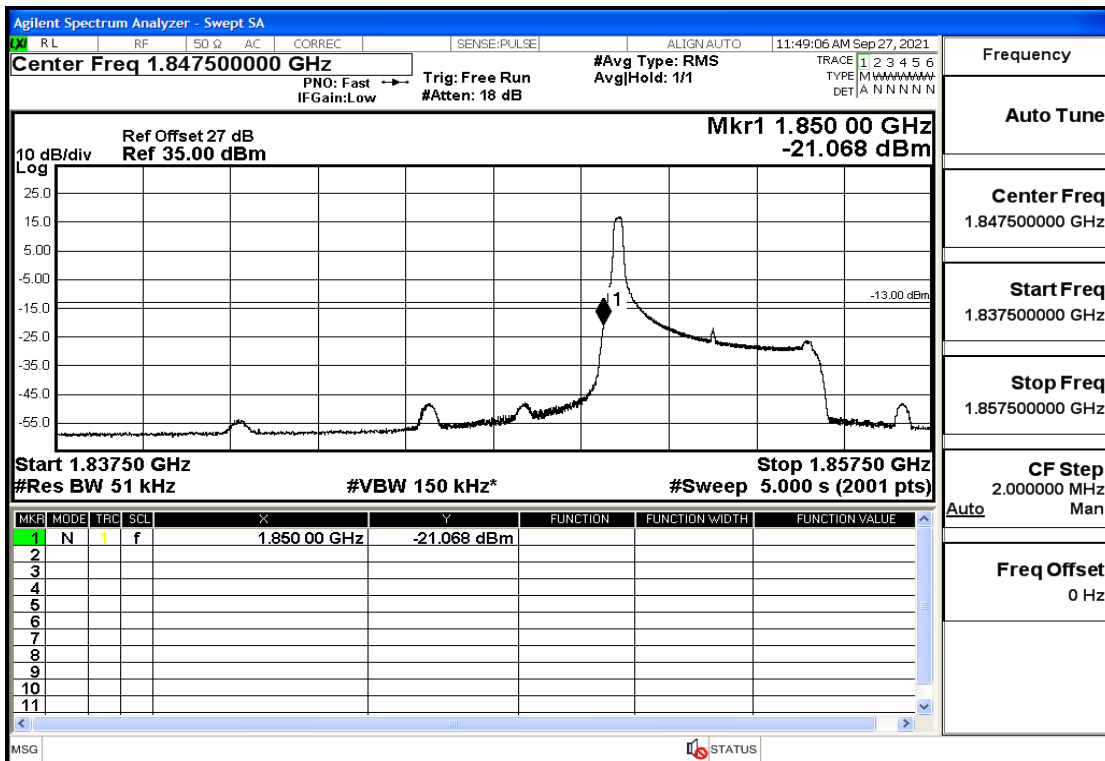

RF Test Data for LTE (Conducted Measurement)

Product Name: Real-time temperature logger

Trade Mark: DeltaTrak

Test Model: FlashLink RTL

Sample ID: TZ220202953-1#

FCC ID: 2ATXY-2239X

Environmental Conditions

Band2-3-1908.5-16QAM-15#LOW@Pass

Band2-3-1908.5-16QAM-1#HIGH@Pass

Band2-5-1852.5-QPSK-25#LOW@Pass

Band2-5-1852.5-QPSK-1#LOW@Pass

Band2-5-1852.5-16QAM-25#LOW@Pass

Band2-5-1852.5-16QAM-1#LOW@Pass

Band2-5-1907.5-QPSK-25#LOW@Pass