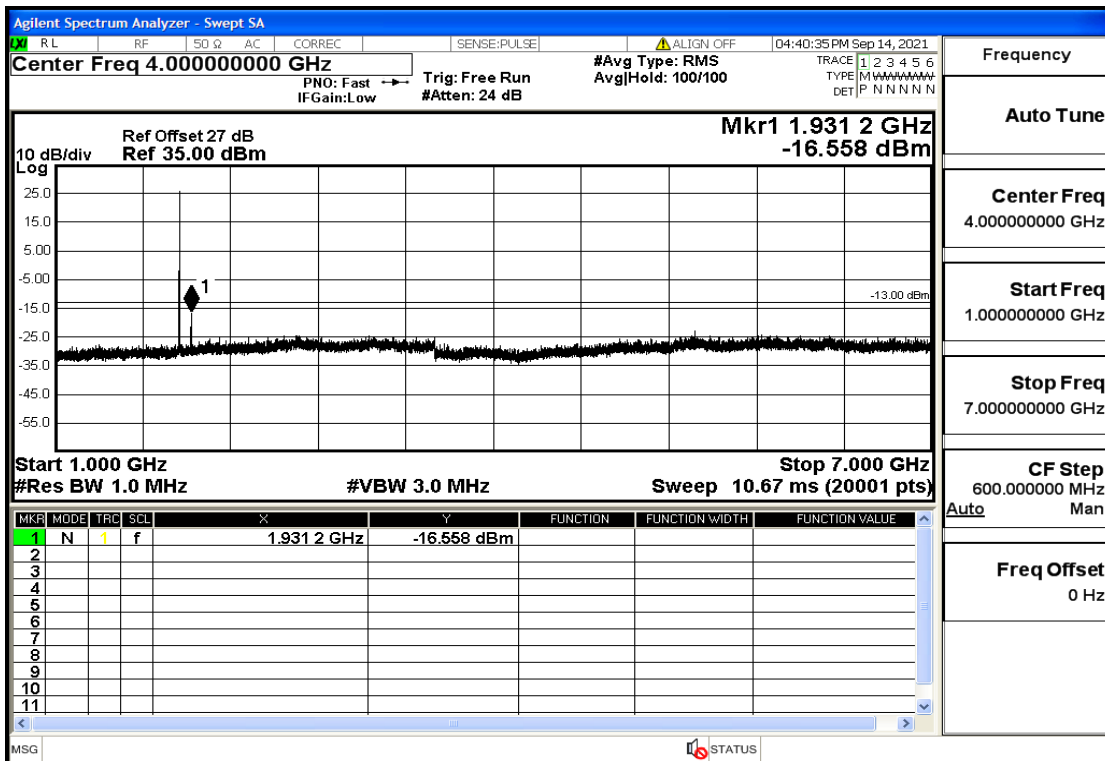

OB2-1.4-1850.7-QPSK-6#LOW@1GHz-7GHz@Pass