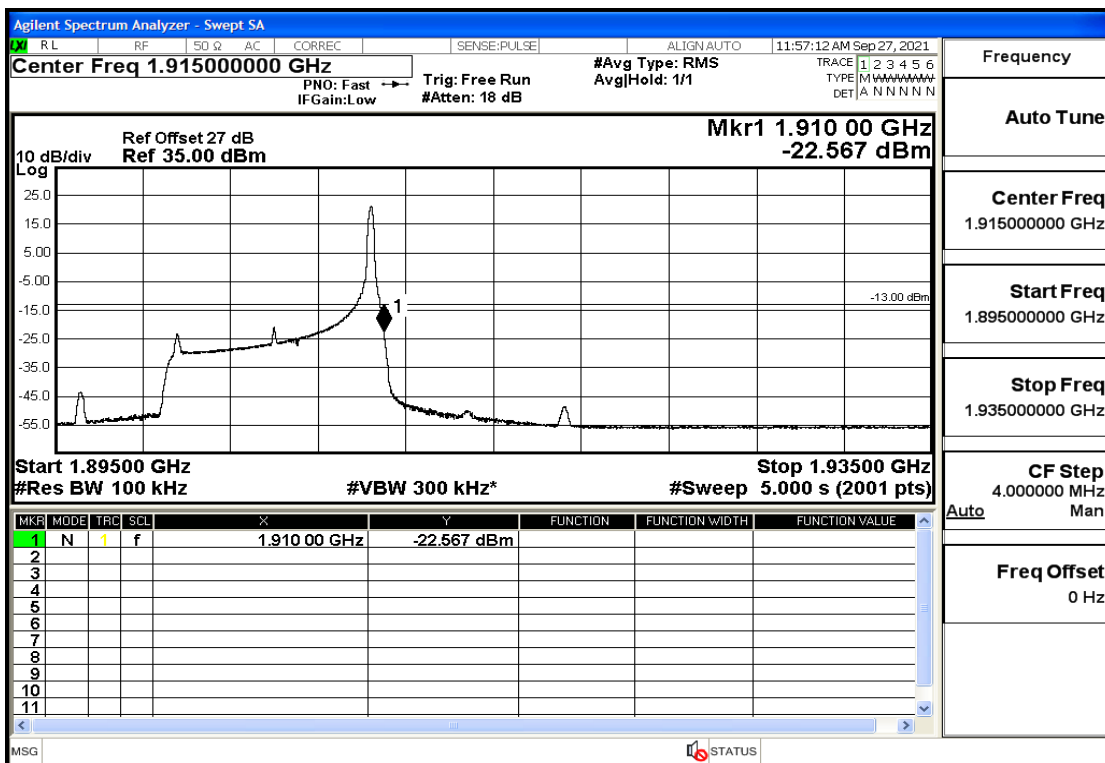

Band2-10-1905-QPSK-1#HIGH@Pass