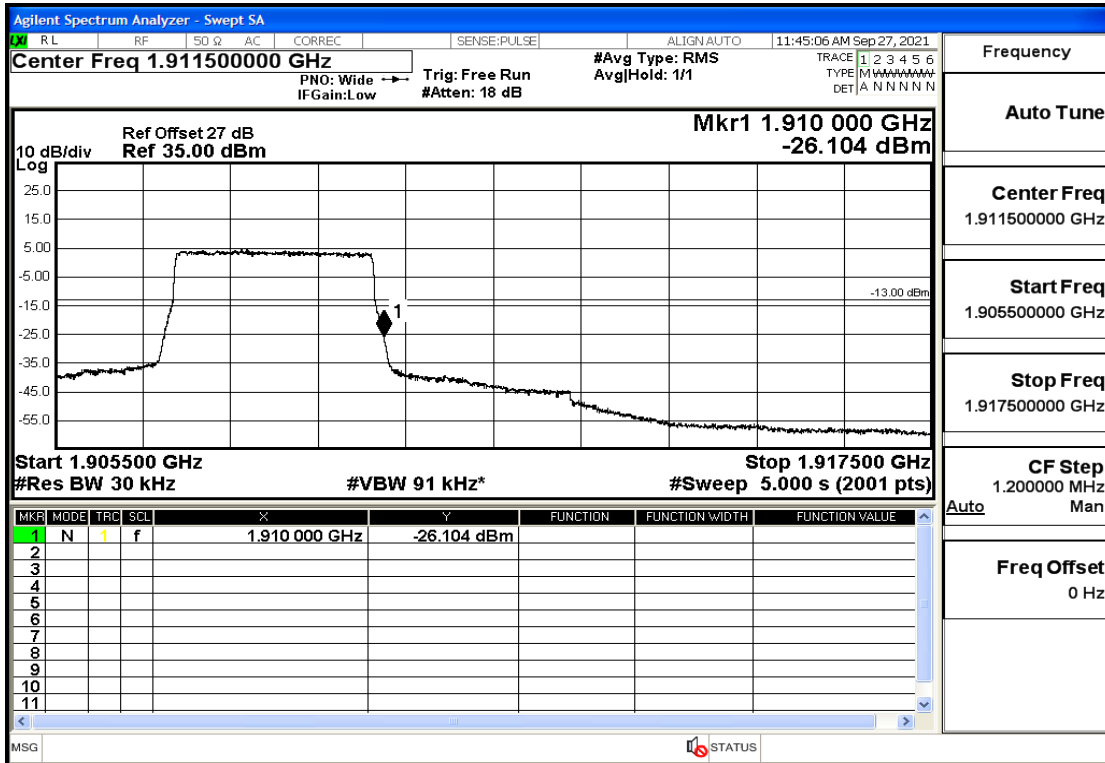

RF Test Data for LTE (Conducted Measurement)

Product Name: Real-time temperature logger

Trade Mark: DeltaTrak

Test Model: FlashLink RTL

Sample ID: TZ220202953-1#

FCC ID: 2ATXY-2239X

Environmental Conditions

Band2-1.4-1909.3-16QAM-1#HIGH@Pass

Band2-3-1851.5-QPSK-15#LOW@Pass

Band2-3-1851.5-QPSK-1#LOW@Pass

Band2-3-1851.5-16QAM-15#LOW@Pass

Band2-3-1851.5-16QAM-1#LOW@Pass

Band2-3-1908.5-QPSK-15#LOW@Pass

Band2-3-1908.5-QPSK-1#HIGH@Pass