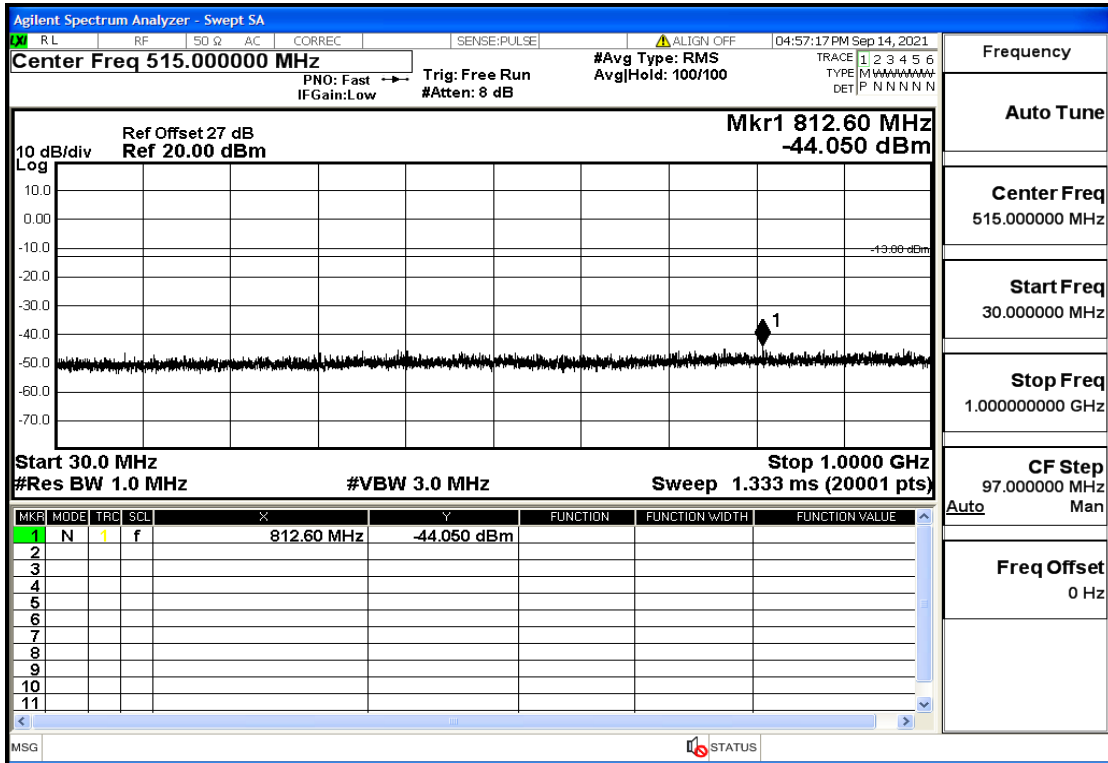

OB2-3-1880-QPSK-1#HIGH@30mHz-1GHz@Pass