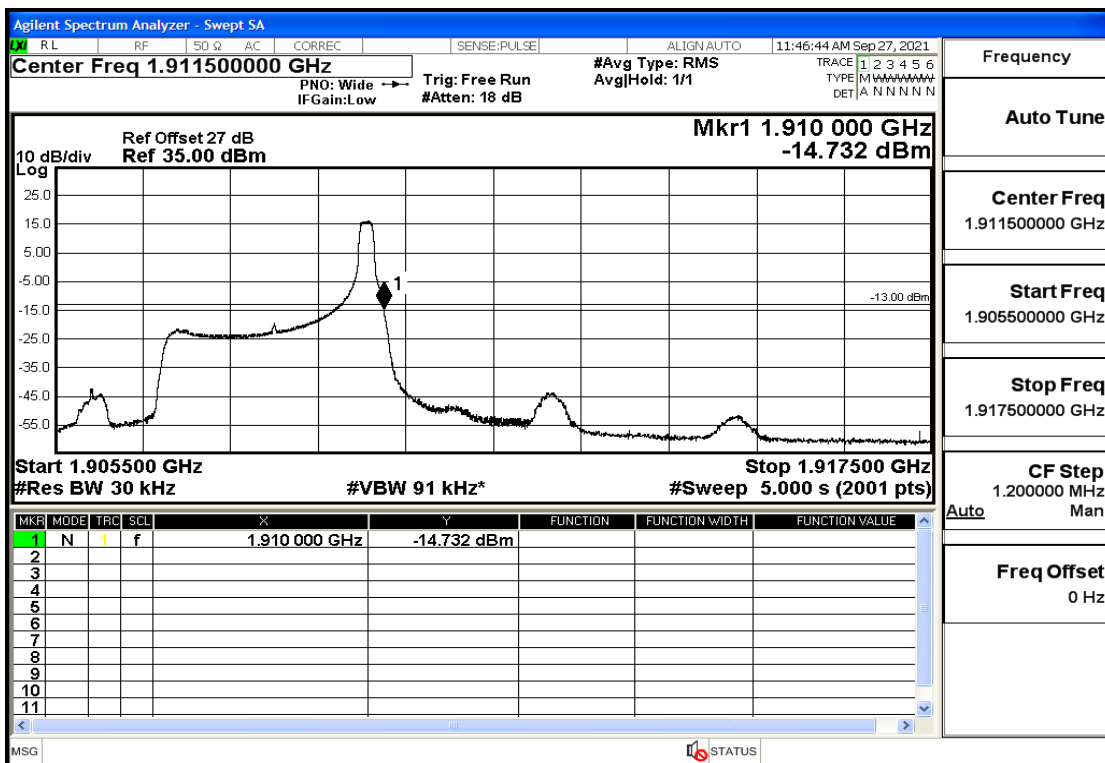

Band2-3-1908.5-16QAM-1#HIGH@Pass