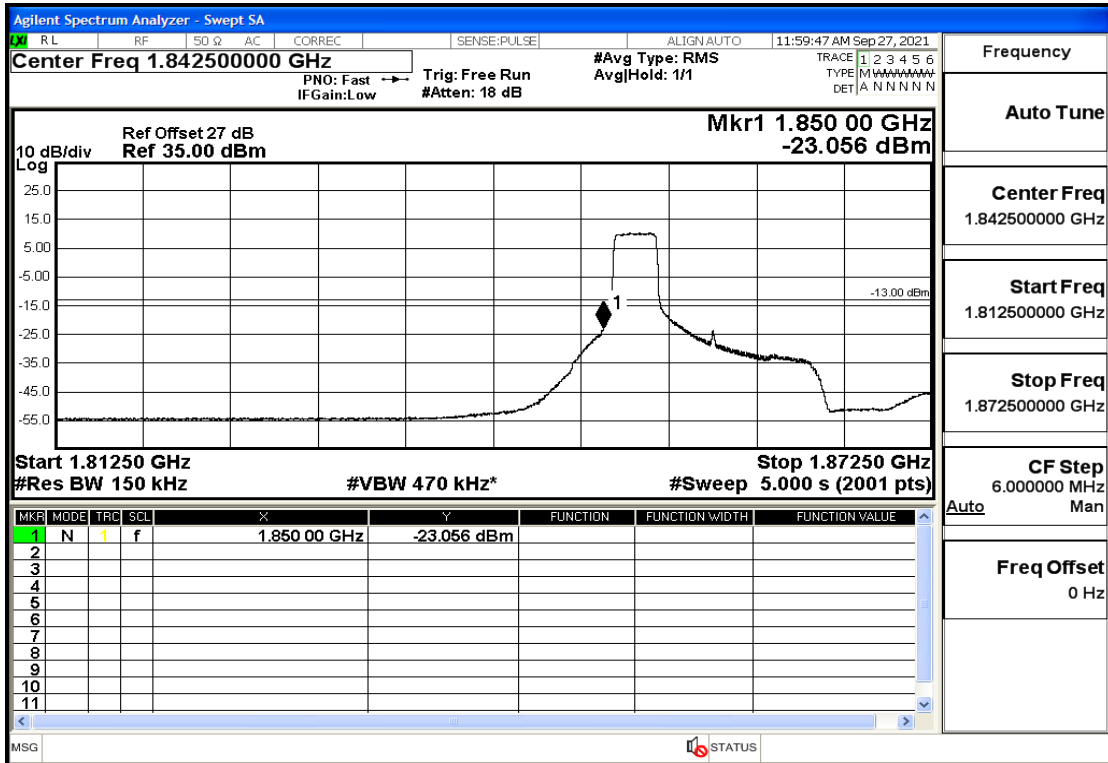

Band2-15-1857.5-16QAM-16#LOW@Pass