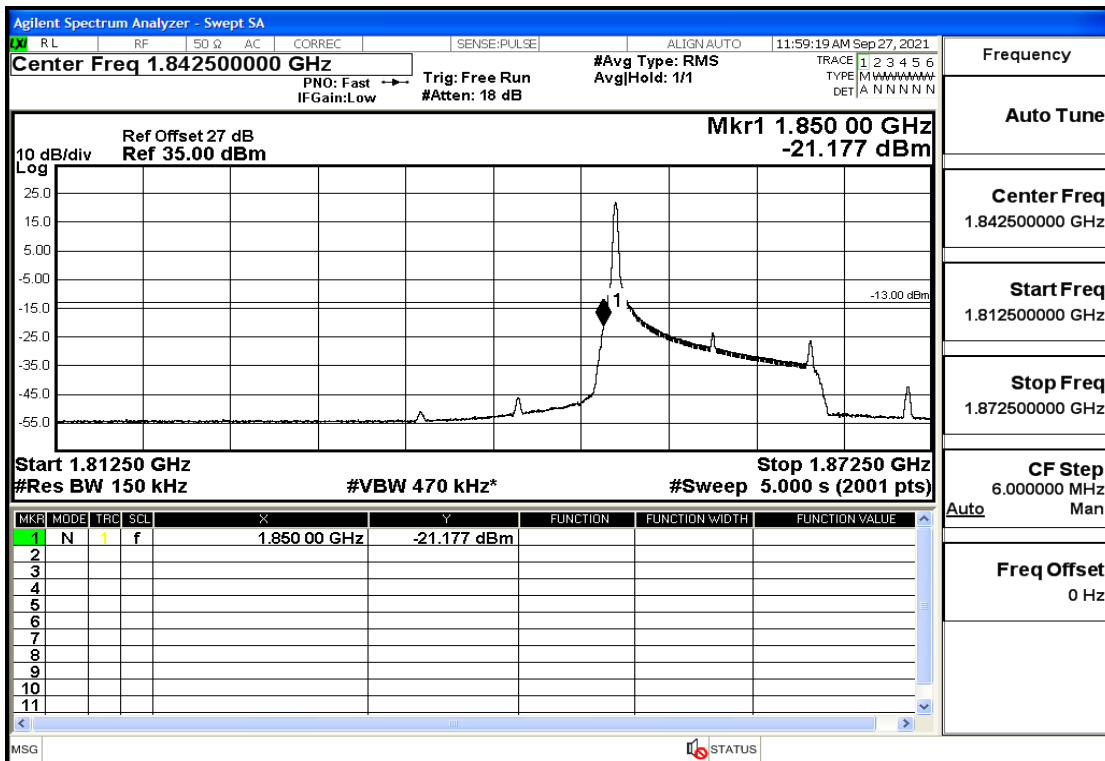

Band2-15-1857.5-QPSK-1#LOW@Pass