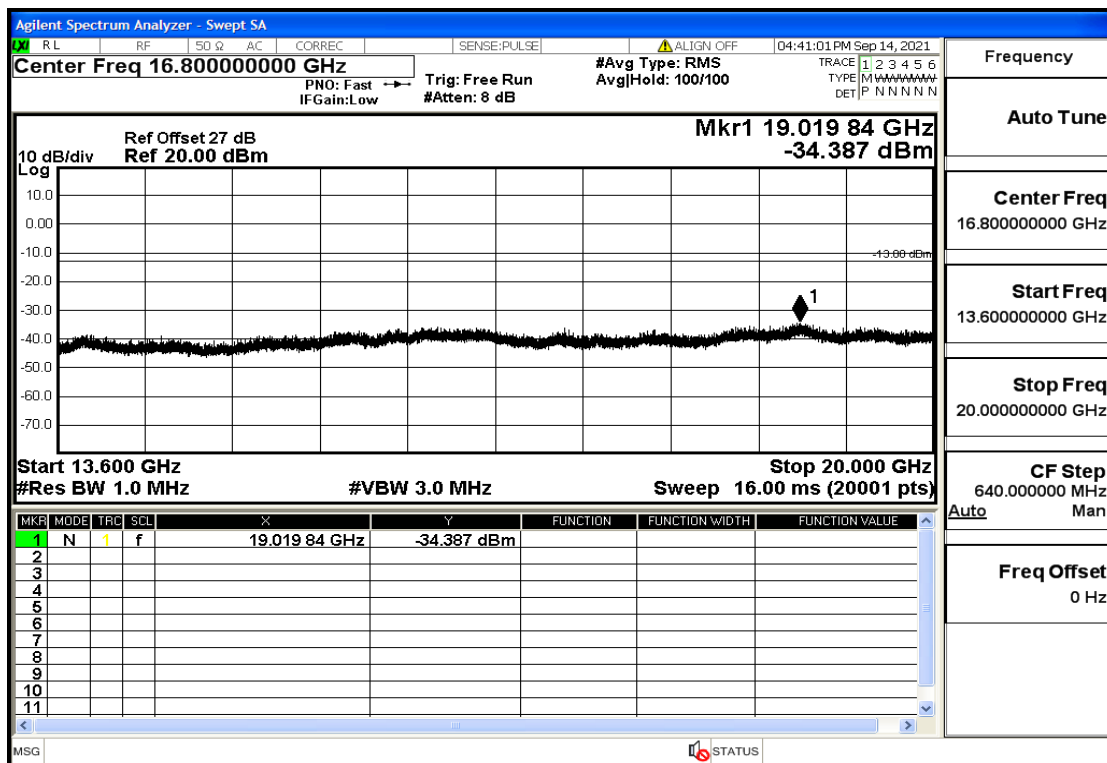

OB2-1.4-1850.7-QPSK-6#LOW@13.6GHz-20GHz@Pass