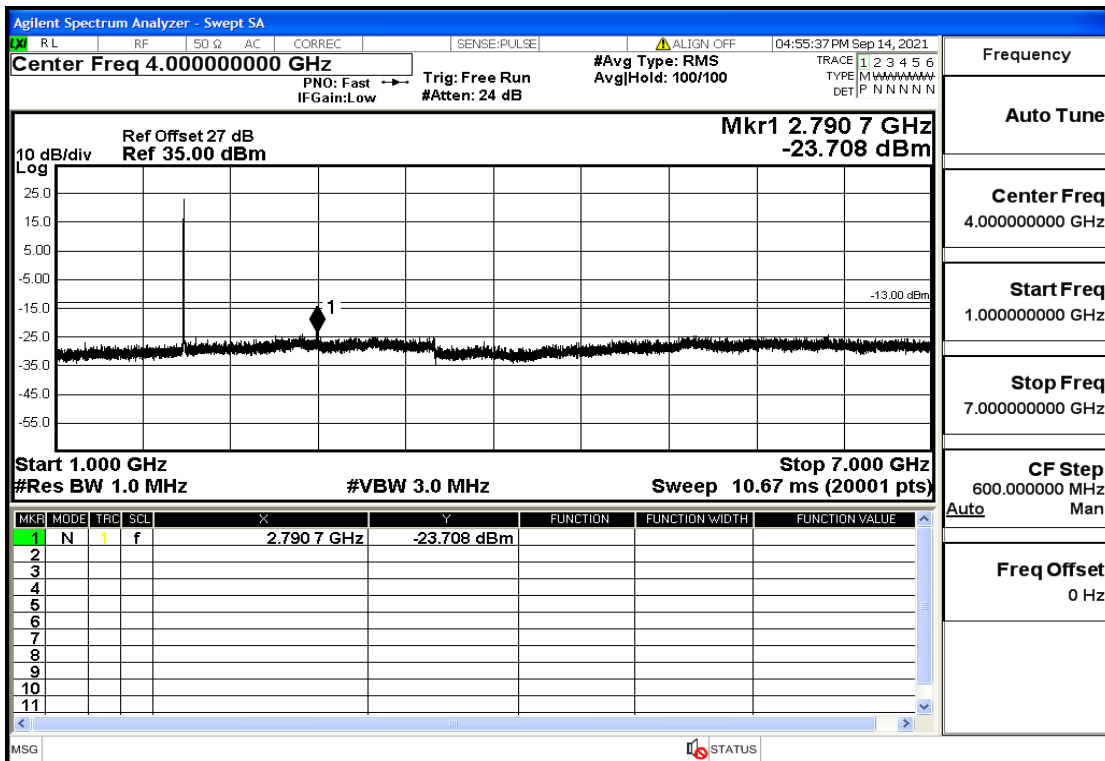

OB2-3-1880-QPSK-15#LOW@1GHz-7GHz@Pass