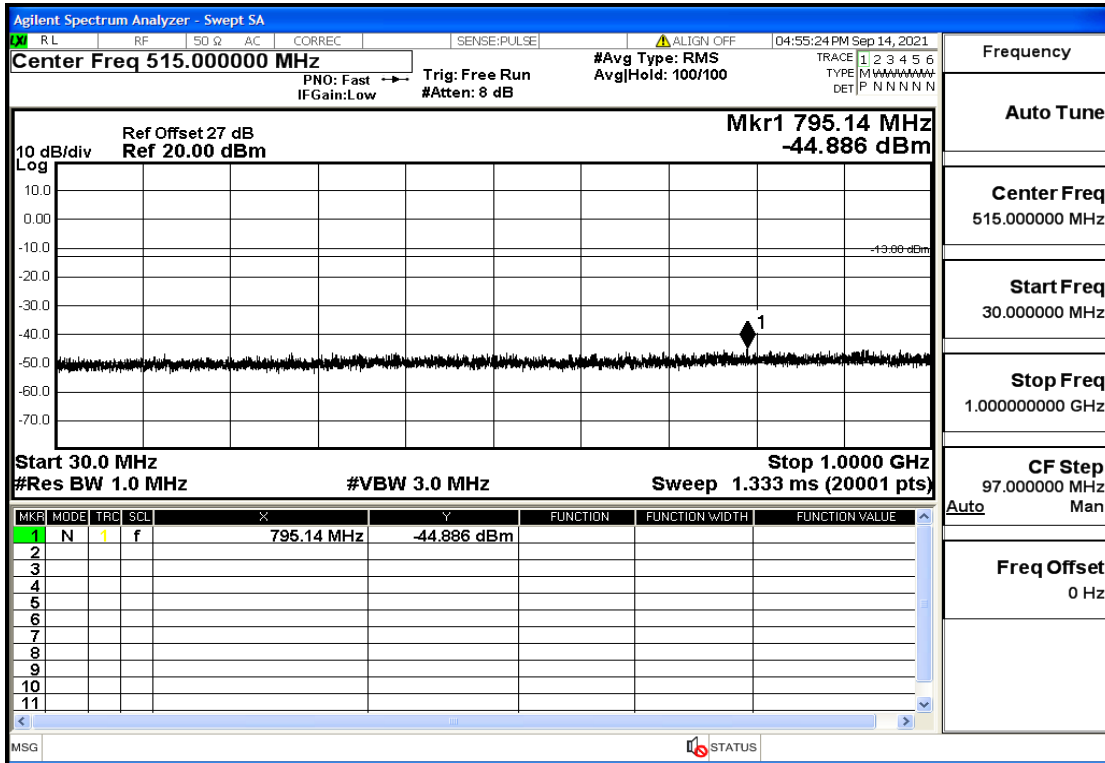

OB2-3-1880-QPSK-15#LOW@30mHz-1GHz@Pass