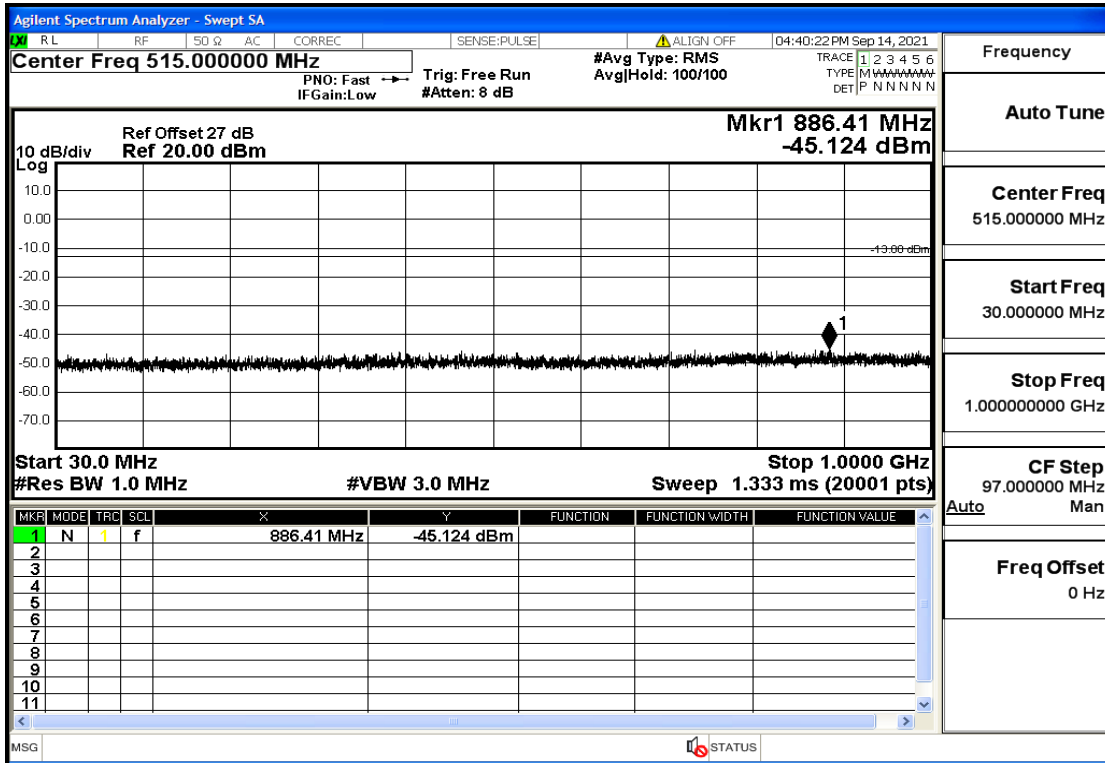

OB2-1.4-1850.7-QPSK-6#LOW@30mHz-1GHz@Pass