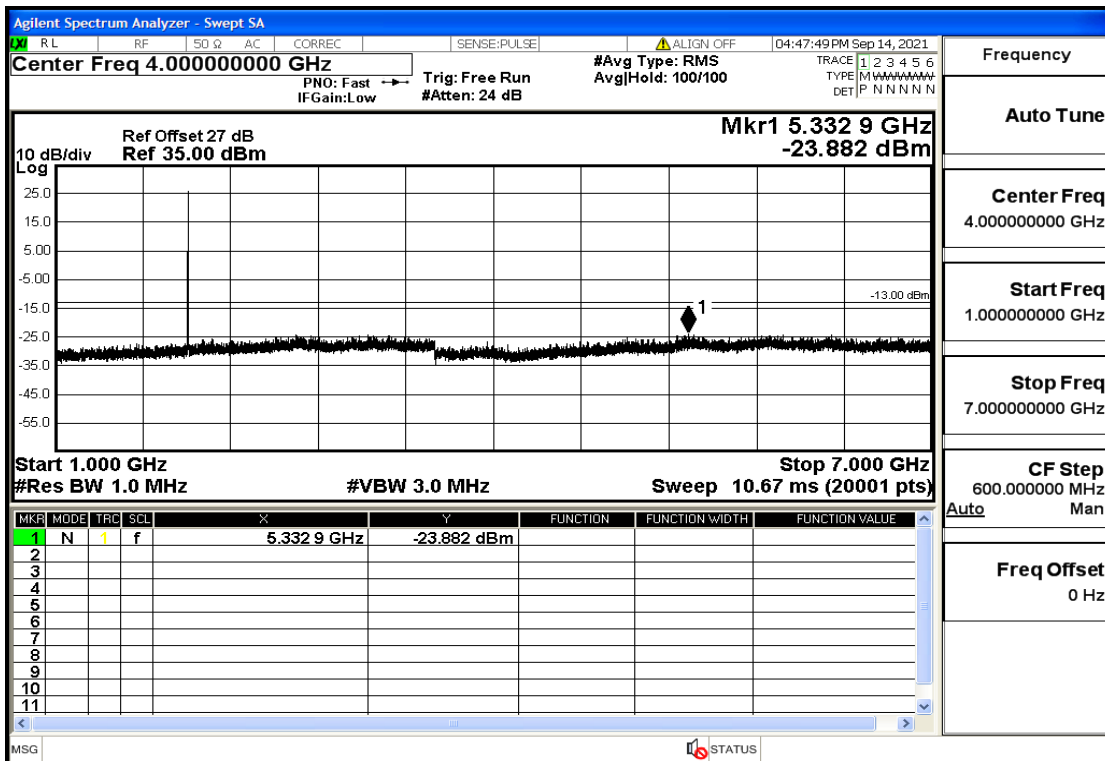

OB2-1.4-1909.3-QPSK-6#LOW@1GHz-7GHz@Pass