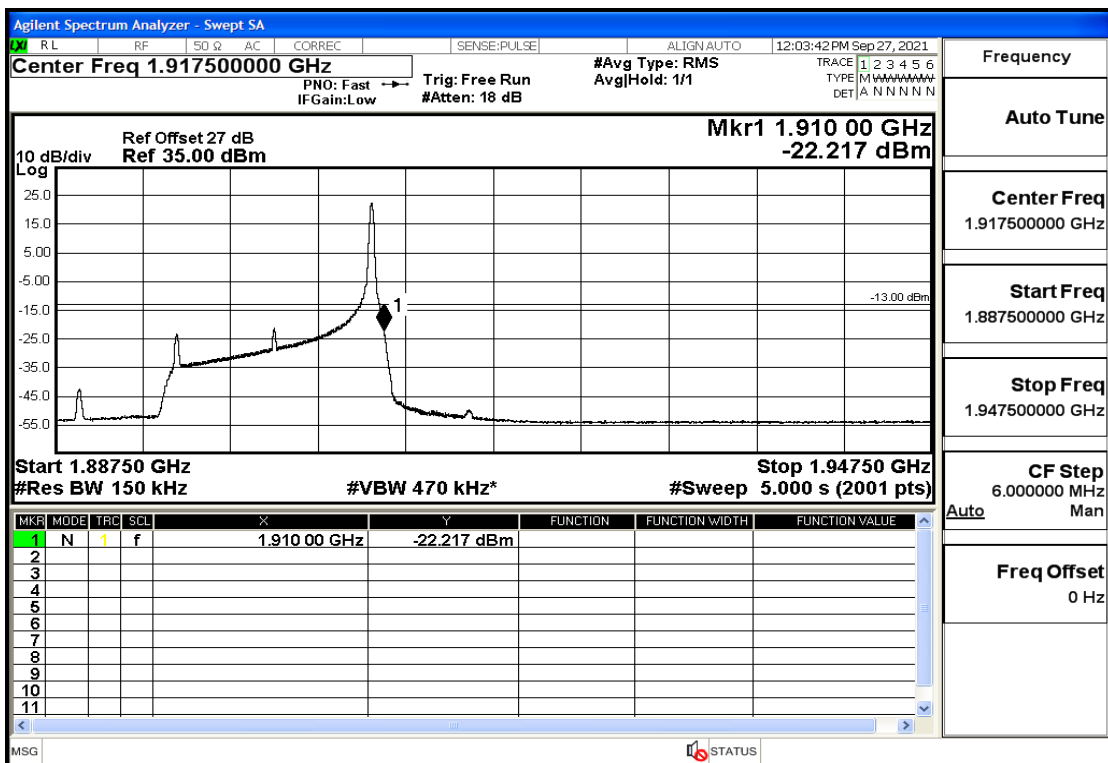

Band2-15-1902.5-QPSK-1#HIGH@Pass