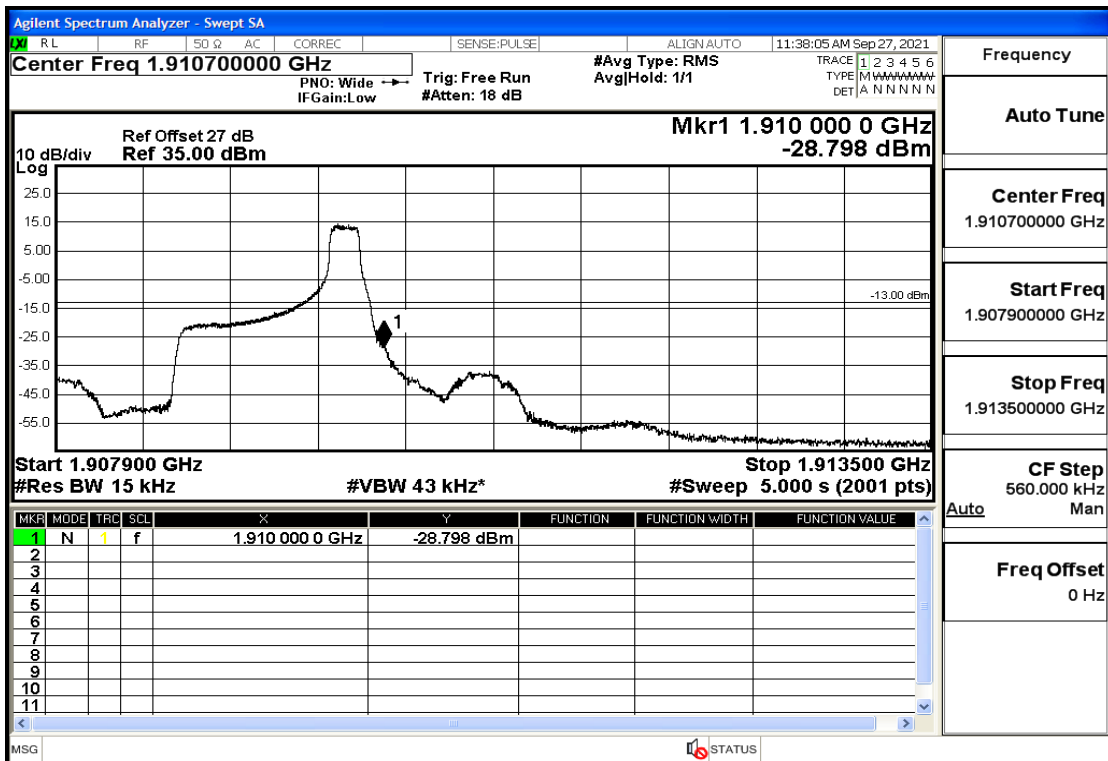

Band2-1.4-1909.3-QPSK-1#HIGH@Pass