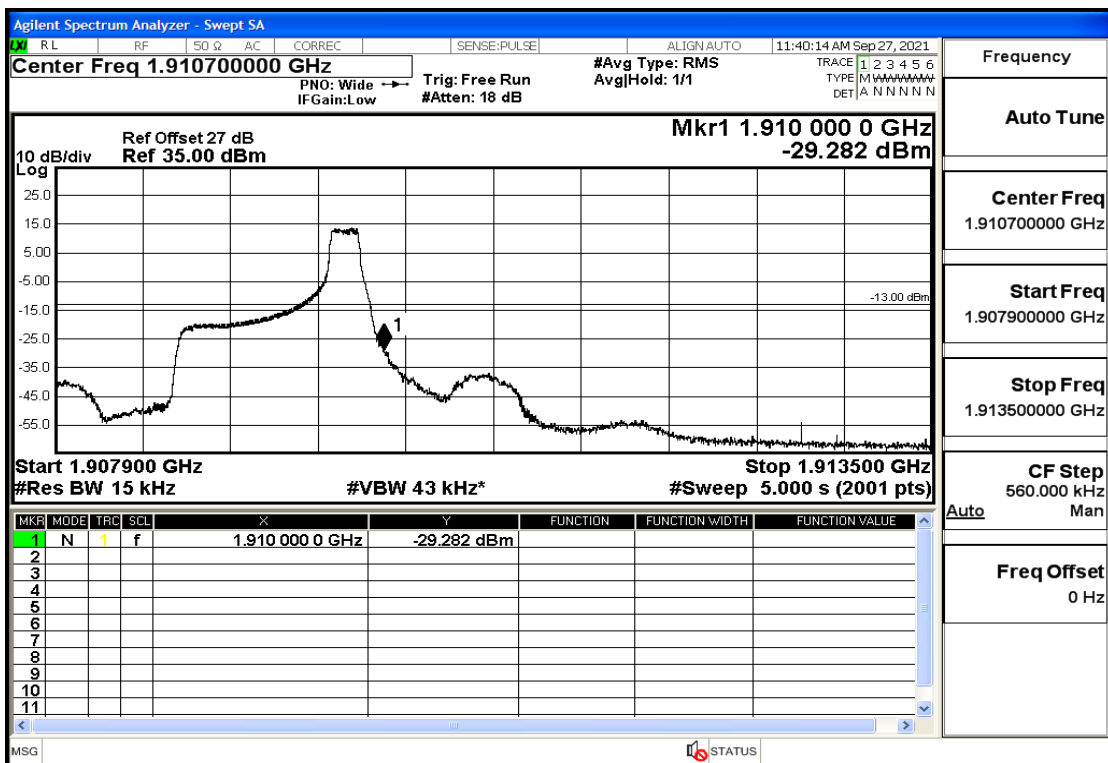

Band2-1.4-1909.3-16QAM-1#HIGH@Pass