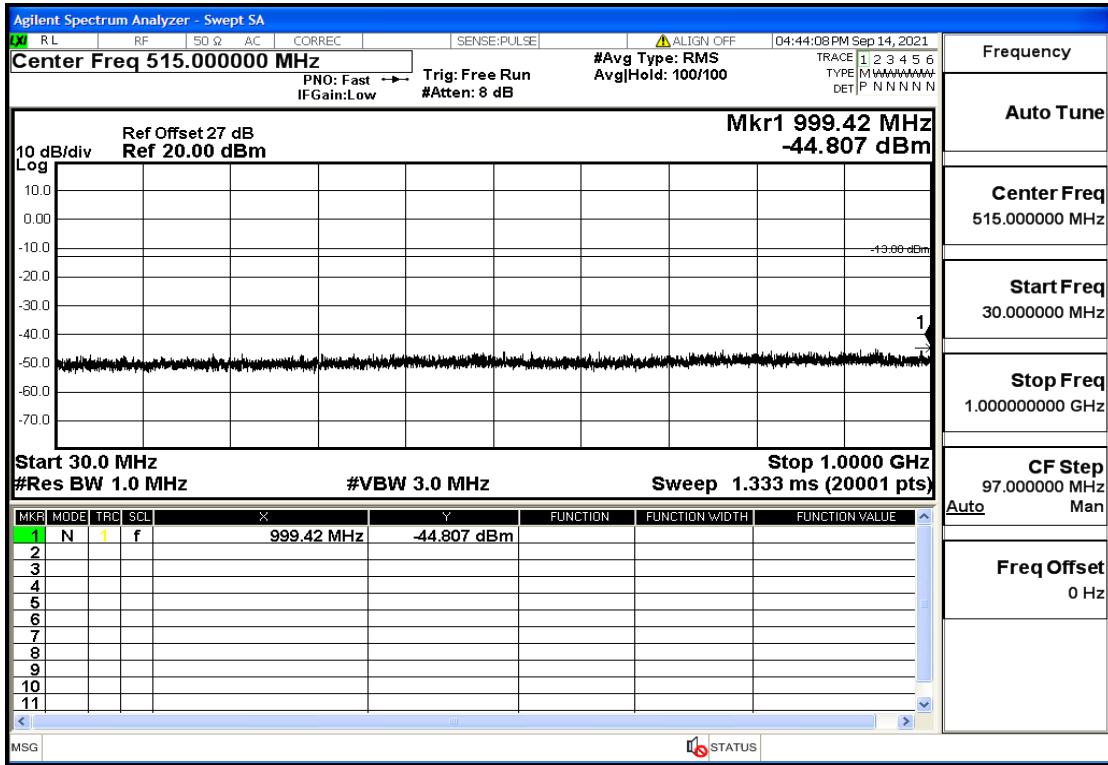

OB2-1.4-1880-QPSK-6#LOW@30mHz-1GHz@Pass