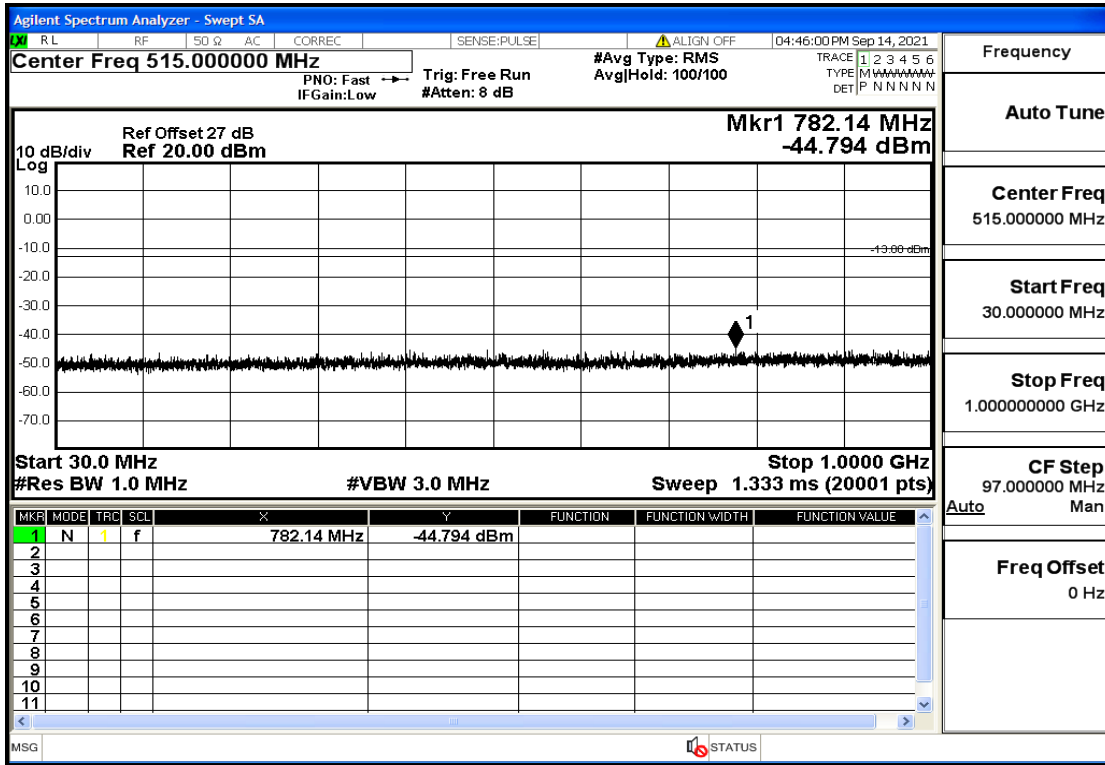

OB2-1.4-1880-QPSK-1#HIGH@30mHz-1GHz@Pass