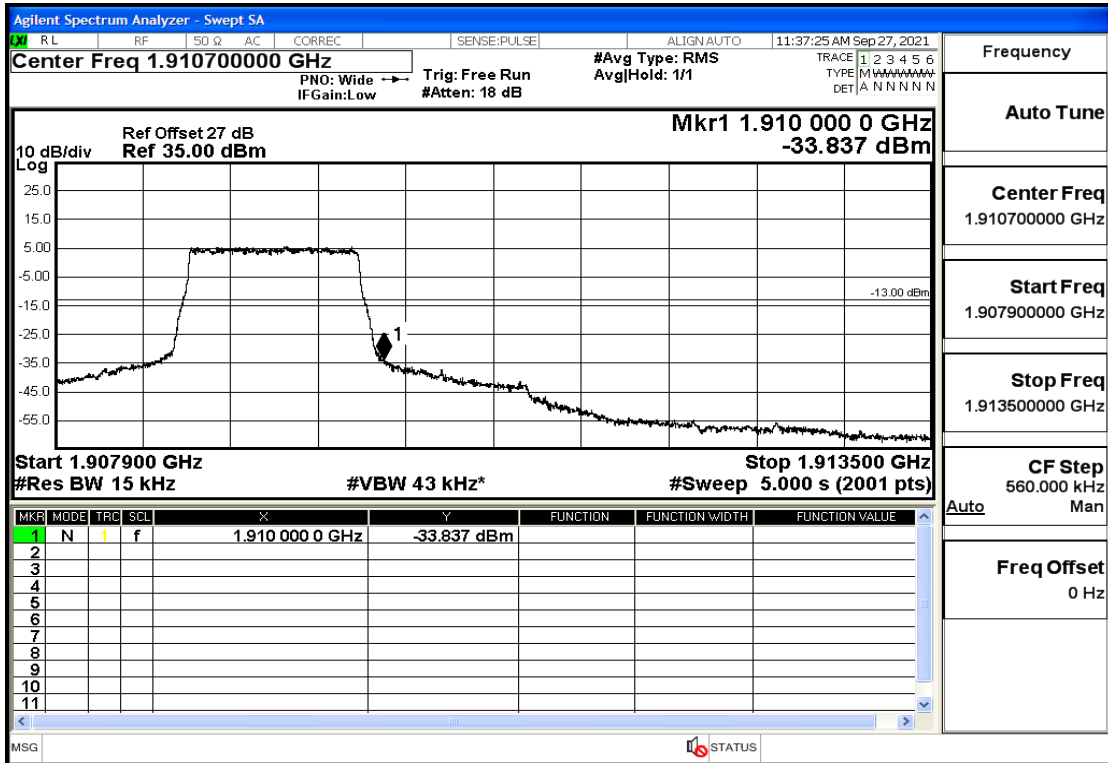

RF Test Data for LTE (Conducted Measurement)

Product Name: Real-time temperature logger

Trade Mark: DeltaTrak

Test Model: FlashLink RTL

Sample ID: TZ220202953-1#

FCC ID: 2ATXY-2239X

Environmental Conditions

Band2-1.4-1850.7-QPSK-6#LOW@Pass

Band2-1.4-1850.7-QPSK-1#LOW@Pass

Band2-1.4-1850.7-16QAM-6#LOW@Pass

Band2-1.4-1850.7-16QAM-1#LOW@Pass

Band2-1.4-1909.3-QPSK-6#LOW@Pass

Band2-1.4-1909.3-QPSK-1#HIGH@Pass

Band2-1.4-1909.3-16QAM-6#LOW@Pass