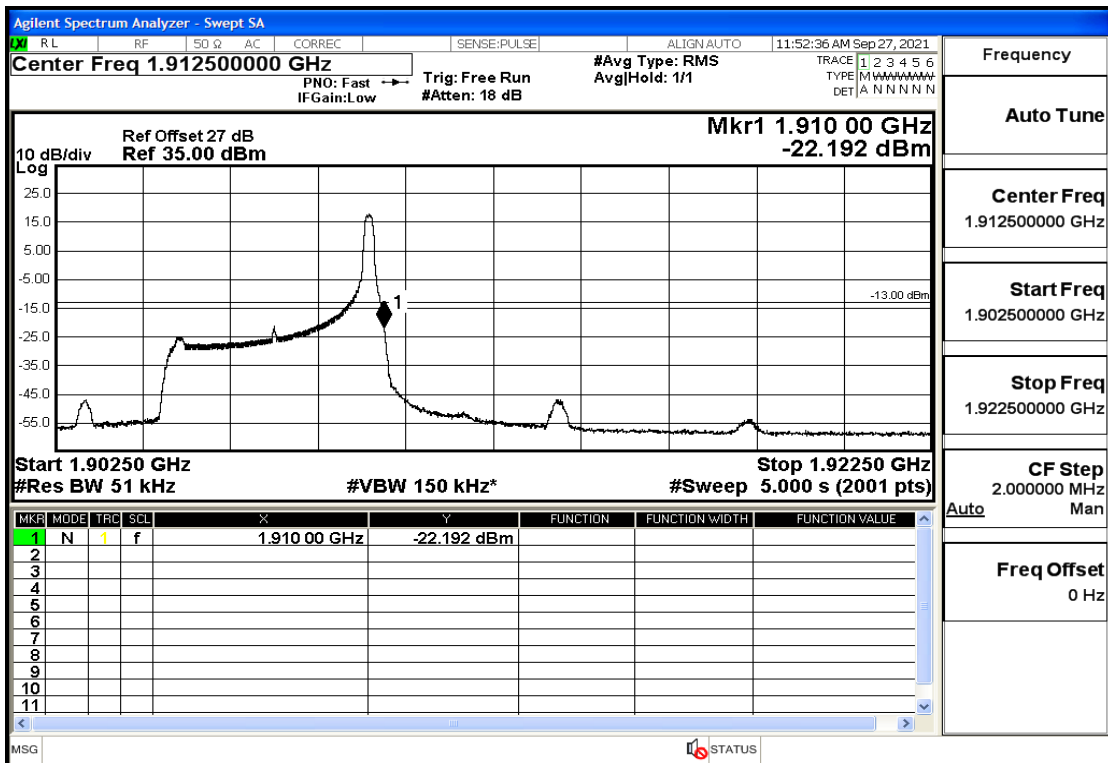

Band2-5-1907.5-16QAM-1#HIGH@Pass