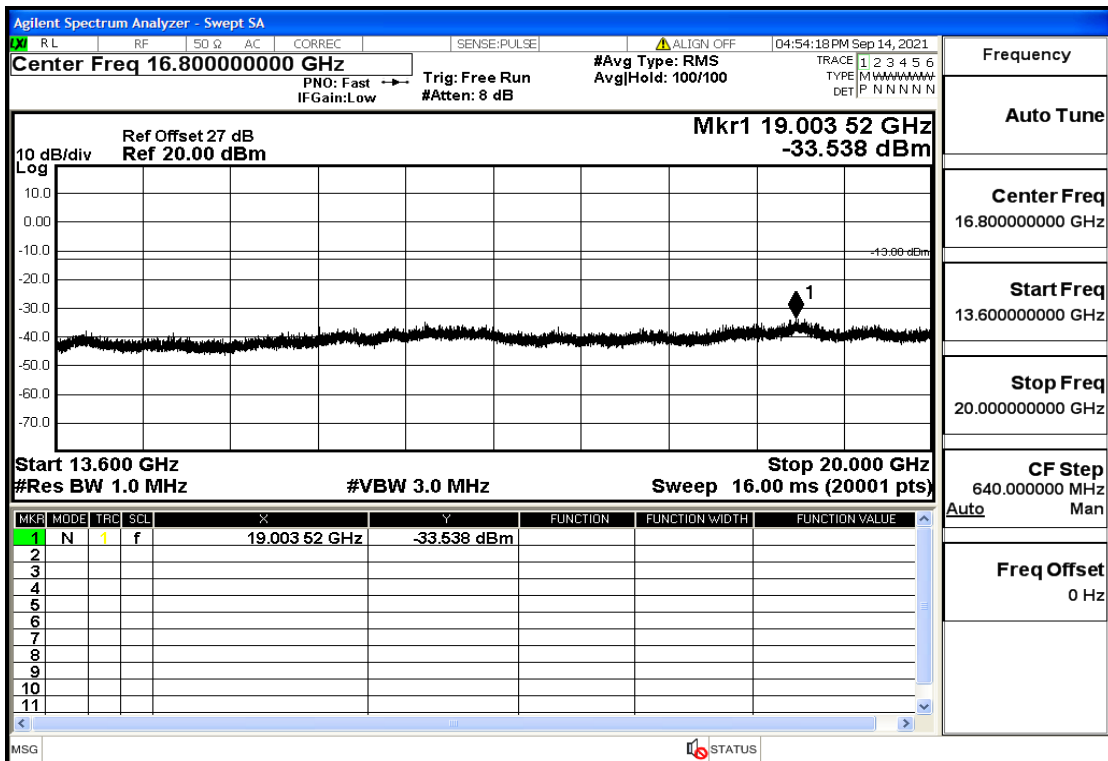

OB2-3-1851.5-QPSK-1#LOW@13.6GHz-20GHz@Pass

OB2-3-1851.5-QPSK-1#HIGH@30mHz-1GHz@Pass

OB2-3-1851.5-QPSK-1#HIGH@1GHz-7GHz@Pass

OB2-3-1851.5-QPSK-1#HIGH@7GHz-13.6GHz@Pass

OB2-3-1851.5-QPSK-1#HIGH@13.6GHz-20GHz@Pass