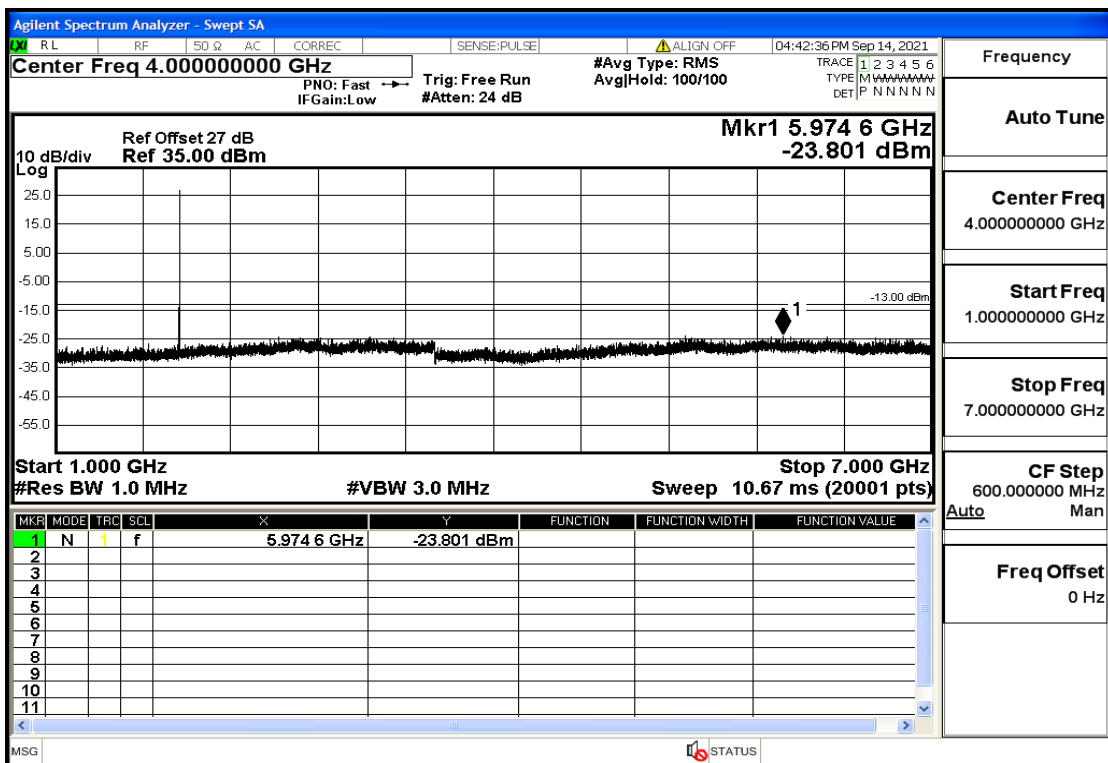

OB2-1.4-1850.7-QPSK-1#HIGH@1GHz-7GHz@Pass