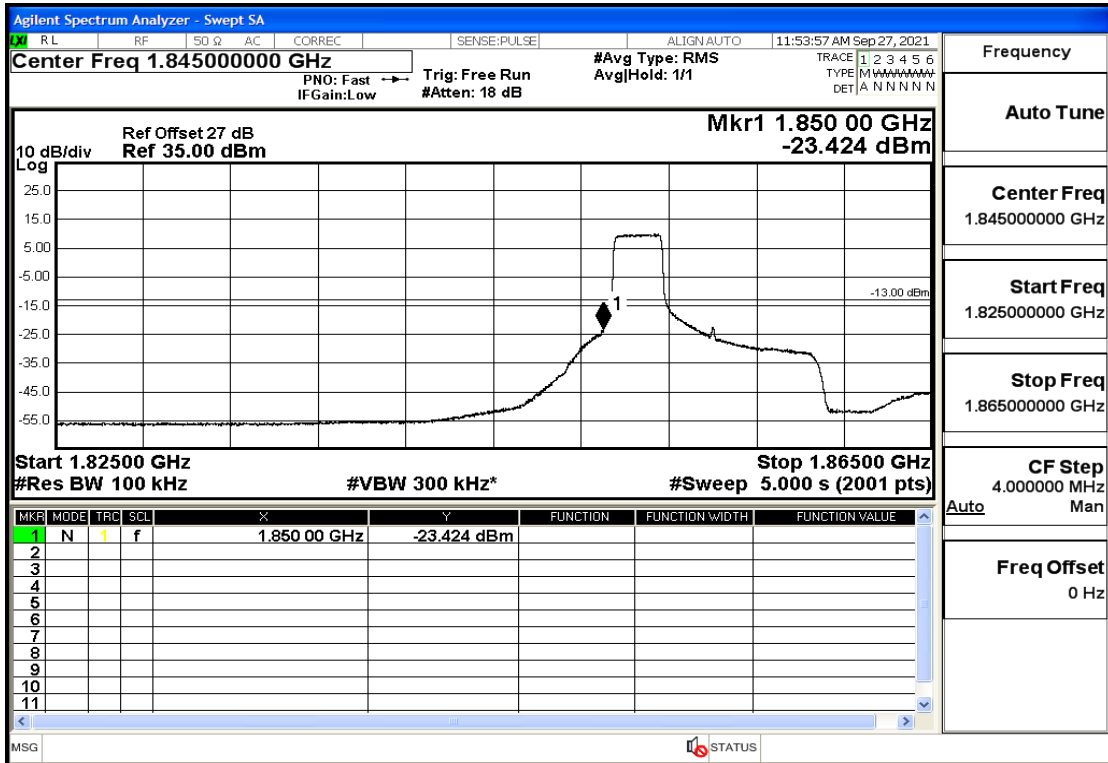

Band2-10-1855-16QAM-12#LOW@Pass