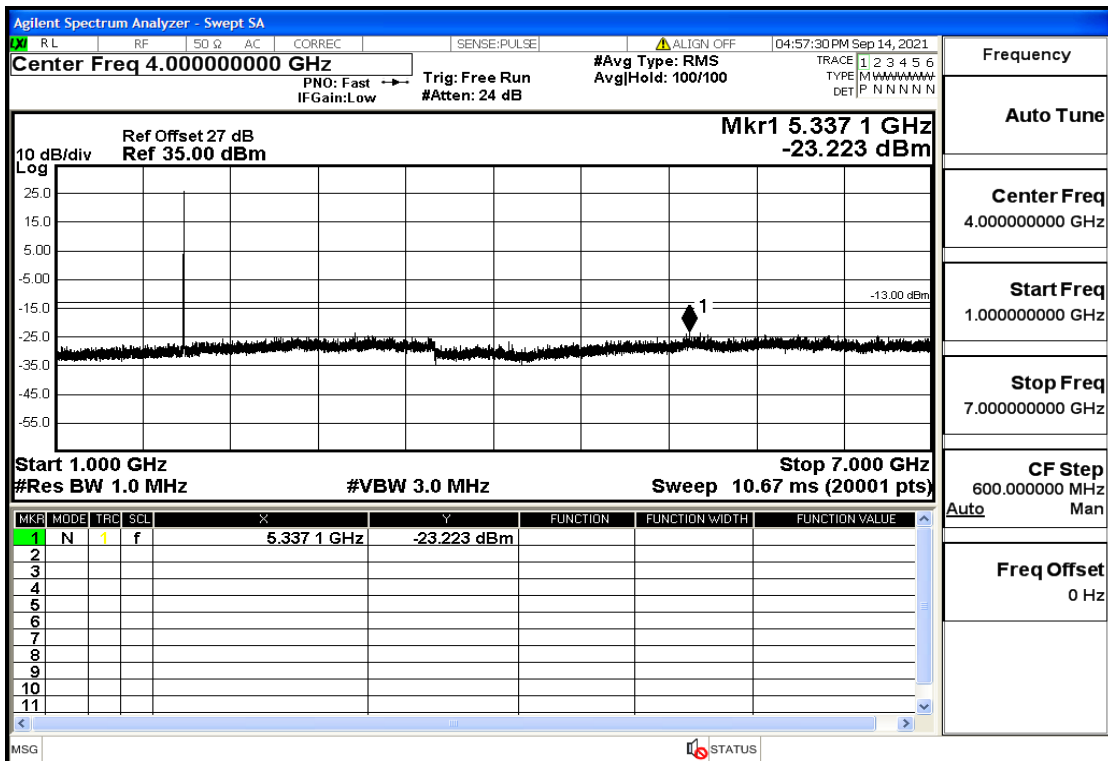

OB2-3-1880-QPSK-1#LOW@7GHz-13.6GHz@Pass

OB2-3-1880-QPSK-1#LOW@13.6GHz-20GHz@Pass

OB2-3-1880-QPSK-1#HIGH@30mHz-1GHz@Pass

OB2-3-1880-QPSK-1#HIGH@1GHz-7GHz@Pass

OB2-3-1880-QPSK-1#HIGH@7GHz-13.6GHz@Pass

OB2-3-1880-QPSK-1#HIGH@13.6GHz-20GHz@Pass