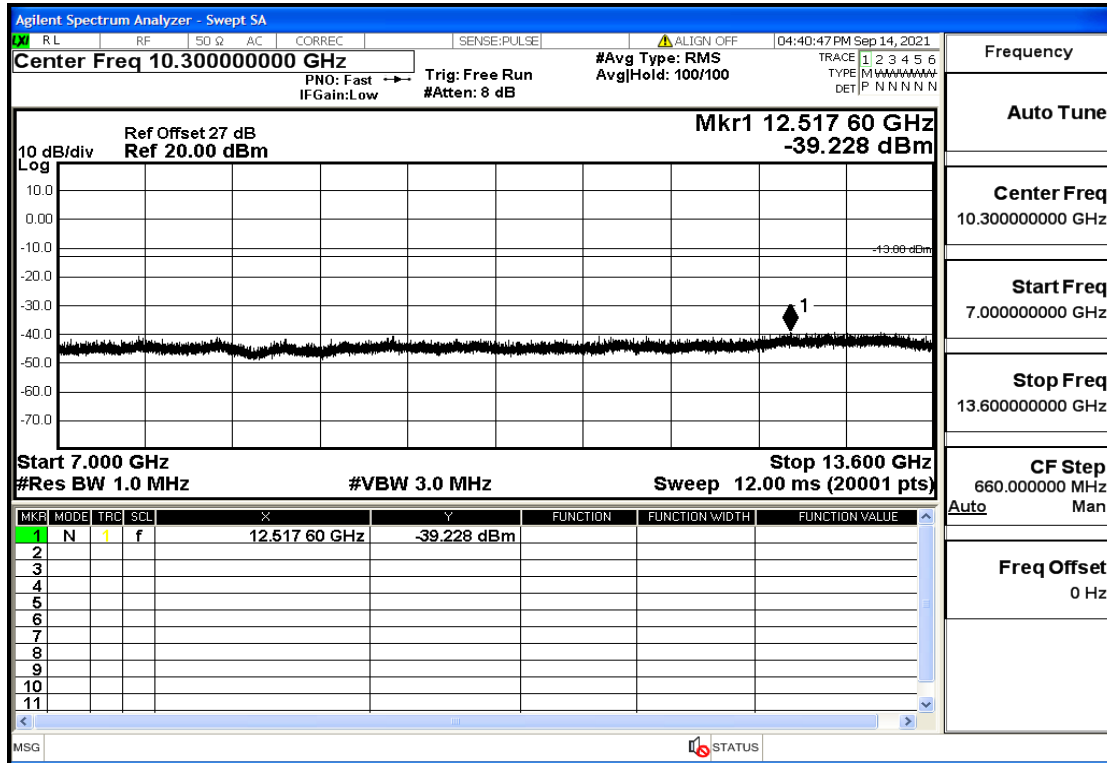

OB2-1.4-1850.7-QPSK-6#LOW@7GHz-13.6GHz@Pass