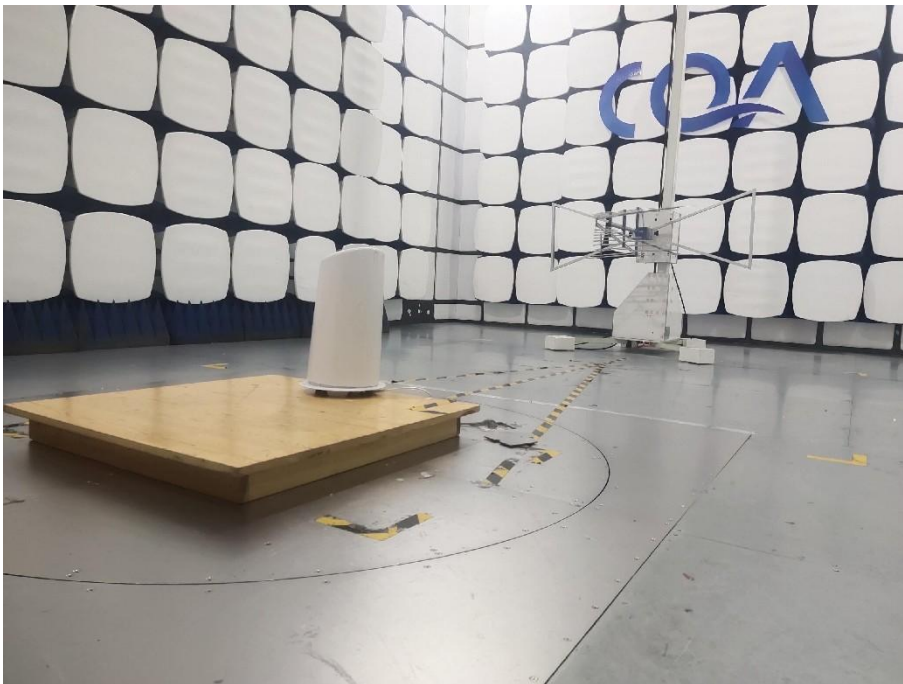

1 Photographs - EUT Test Setup

1.1 Radiated Spurious Emission

9kHz~30MHz:

30MHz~1GHz:

Above 1GHz: