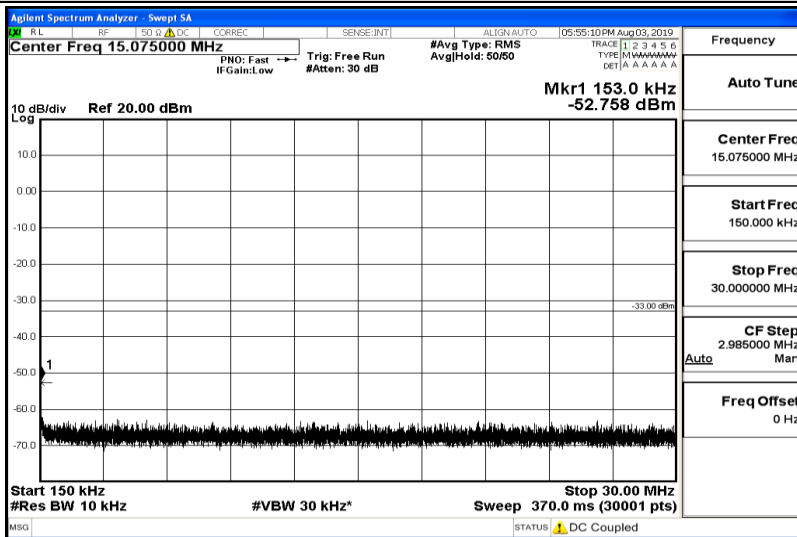

Band26-10MHz-16QAM-26740-Range2:0.15~30MHz