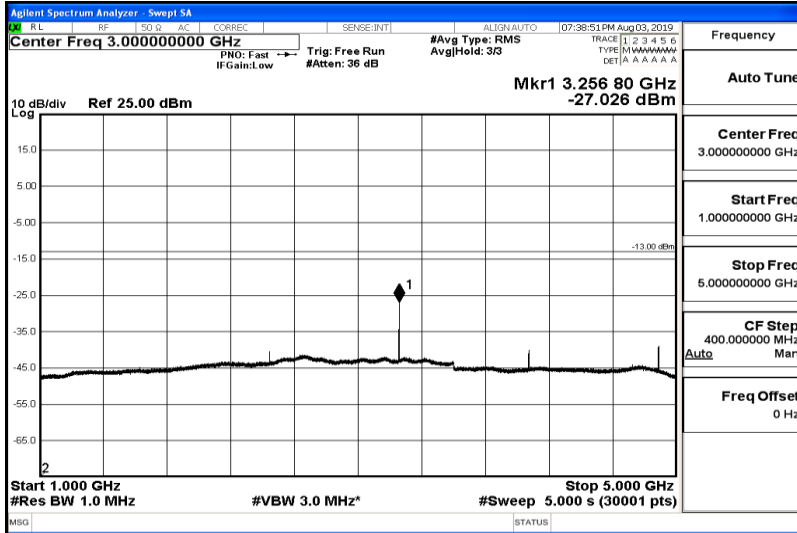

Band26-3MHz-16QAM-26705-Range4:1000~5000MHz