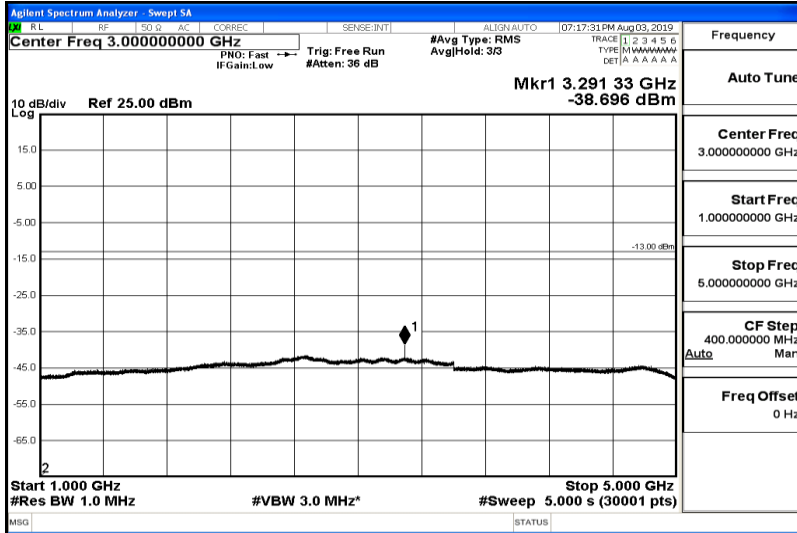

Band26-1.4MHz-16QAM-26783-Range4:1000~5000MHz

Frequency
Auto Tune
Center Freq 3.00000000 GHz
Start Freq 1.00000000 GHz
Stop Freq 5.00000000 GHz
CF Step 400.000000 MHz Auto
Freq Offset 0 Hz

Band26-1.4MHz-16QAM-26783-Range5:5000~12000MHz