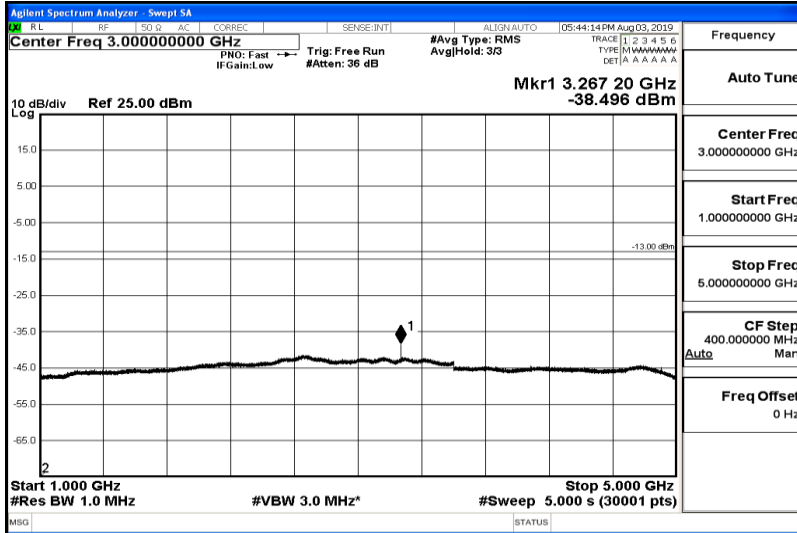

Band26-5MHz-QPSK-26740-Range4:1000~5000MHz

Frequency
Auto Tune
Center Freq 3.00000000 GHz
Start Freq 1.00000000 GHz
Stop Freq 5.00000000 GHz
CF Step 400.000000 MHz Auto
Freq Offset 0 Hz