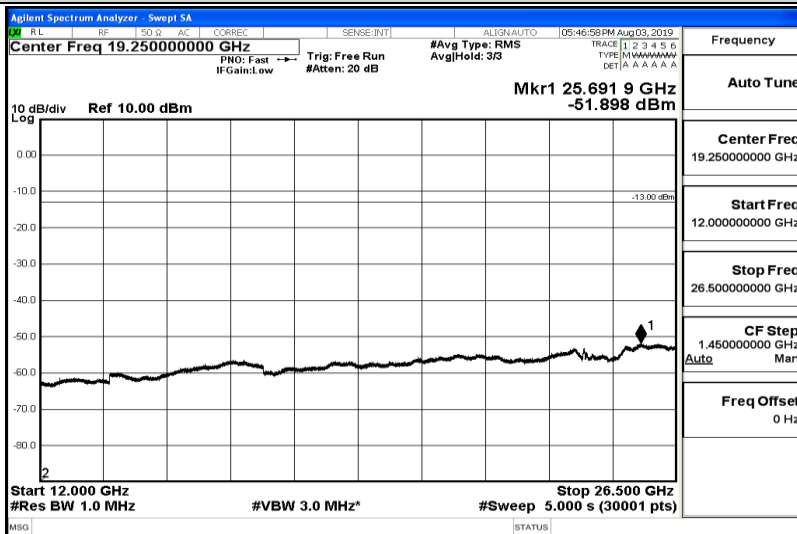

Band26-5MHz-16QAM-26740-Range6:12000~26500MHz