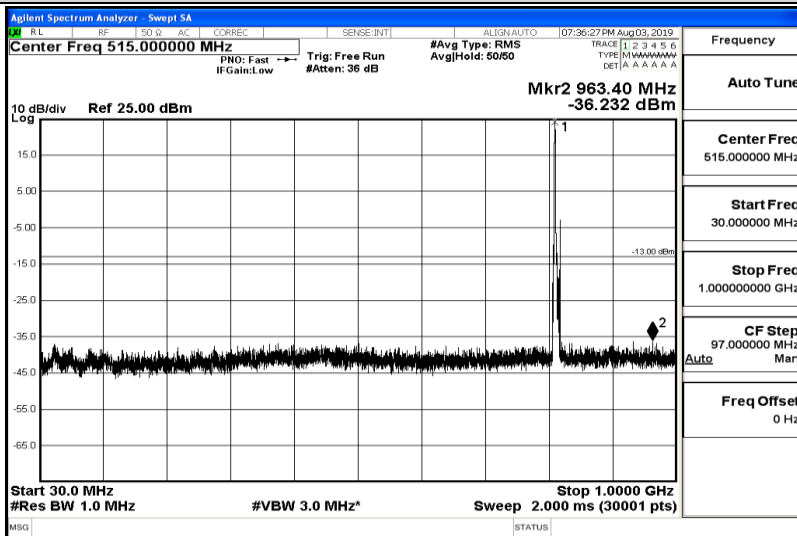

Band26-3MHz-QPSK-26705-Range3:30~1000MHz