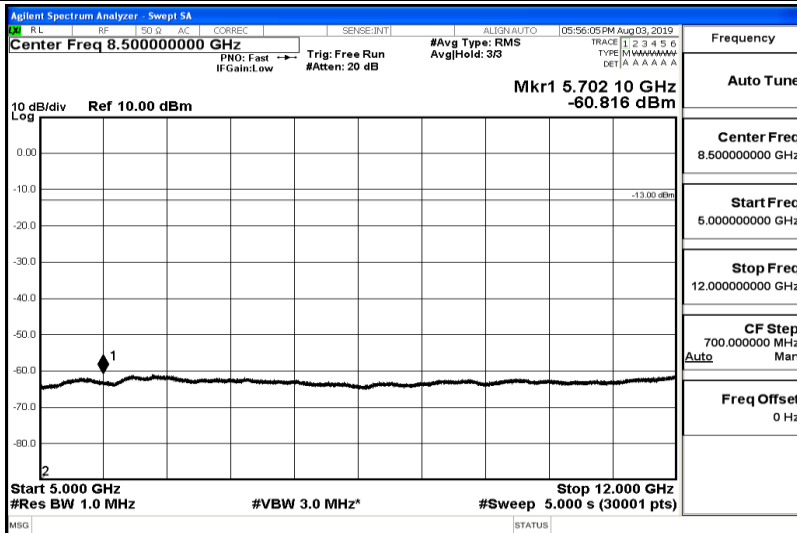

Band26-10MHz-16QAM-26740-Range5:5000~12000MHz

Frequency
Auto Tune
Center Freq 8.50000000 GHz
Start Freq 5.00000000 GHz
Stop Freq 12.00000000 GHz
CF Step 700.000000 MHz Auto
Freq Offset 0 Hz