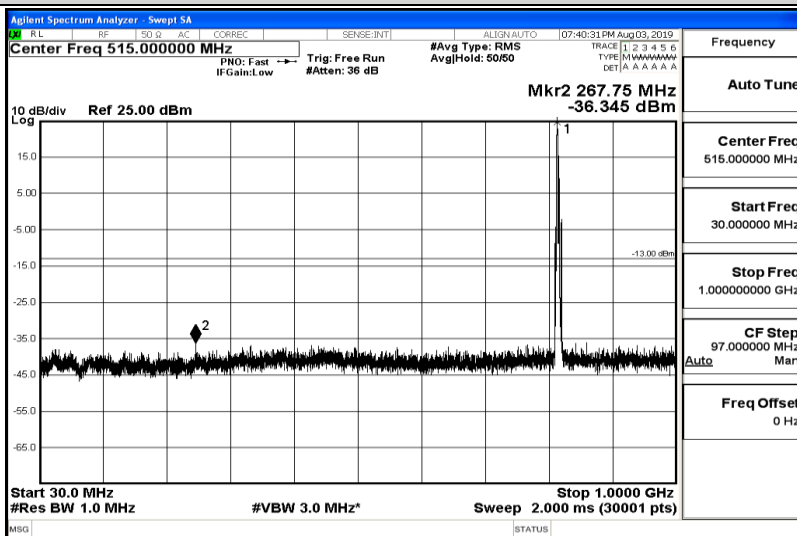

Band26-3MHz-QPSK-26740-Range3:30~1000MHz