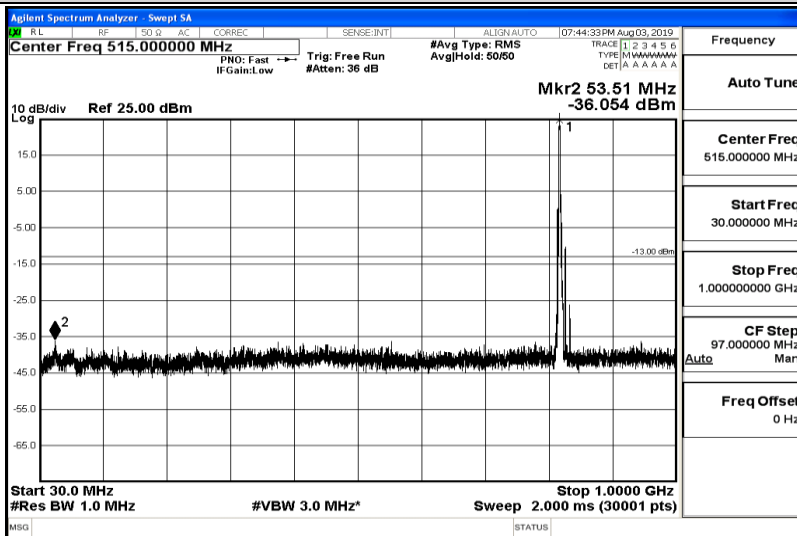

Band26-3MHz-QPSK-26775-Range3:30~1000MHz