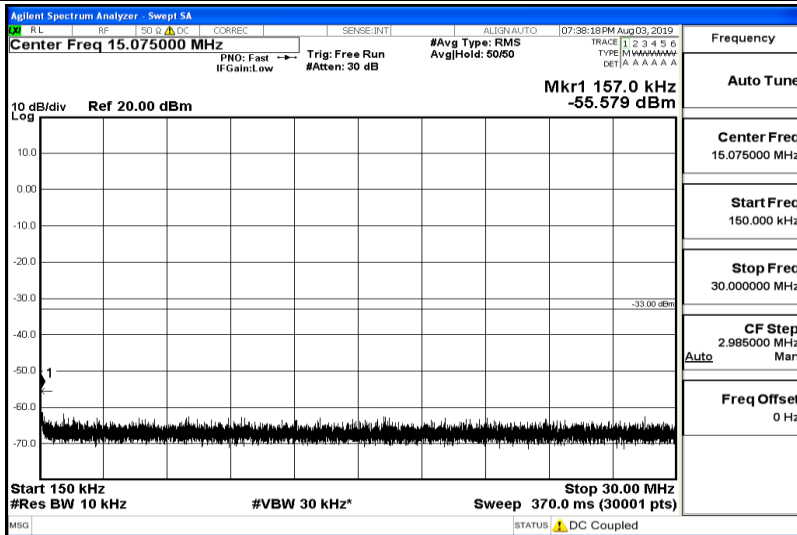

Band26-3MHz-16QAM-26705-Range2:0.15~30MHz