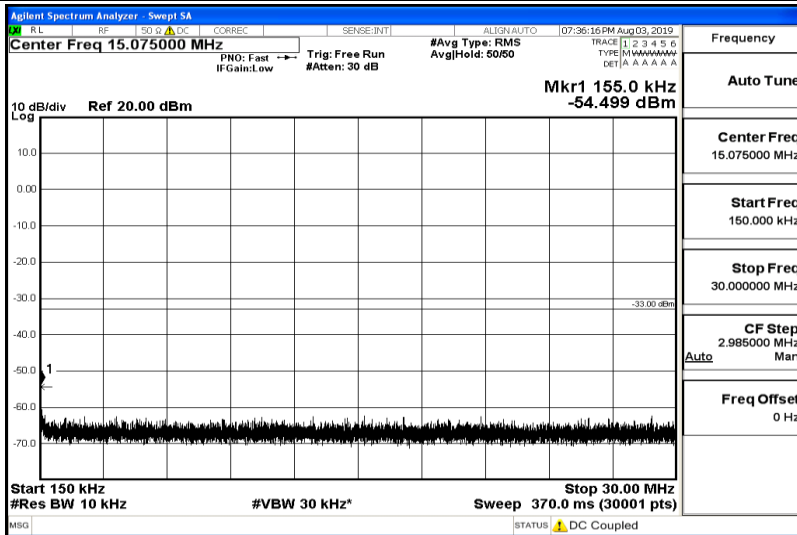

Band26-3MHz-QPSK-26705-Range2:0.15~30MHz