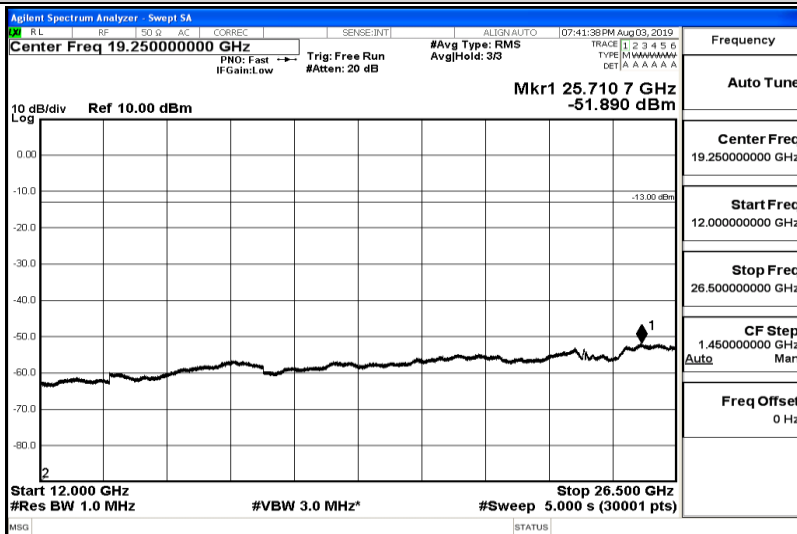

Band26-3MHz-QPSK-26740-Range6:12000~26500MHz

Frequency
Auto Tune
Center Freq 19.25000000 GHz
Start Freq 12.00000000 GHz
Stop Freq 26.50000000 GHz
CF Step 1.45000000 GHz Auto
Freq Offset 0 Hz