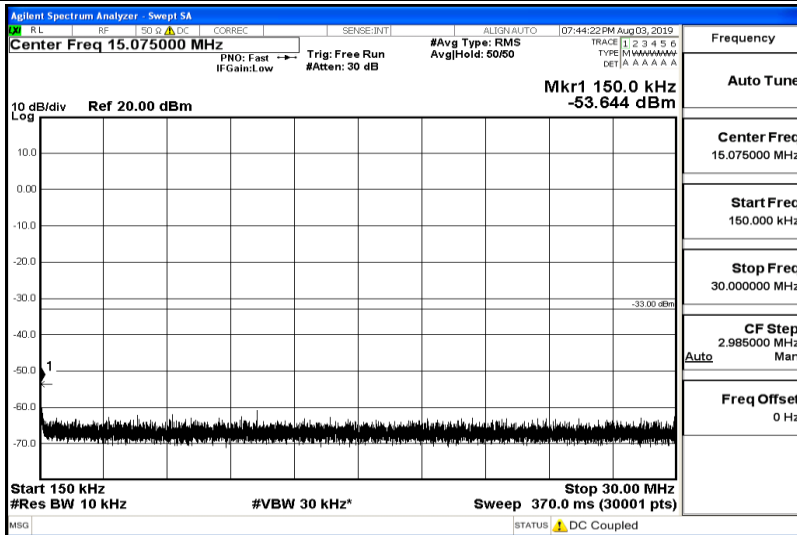

Band26-3MHz-QPSK-26775-Range2:0.15~30MHz