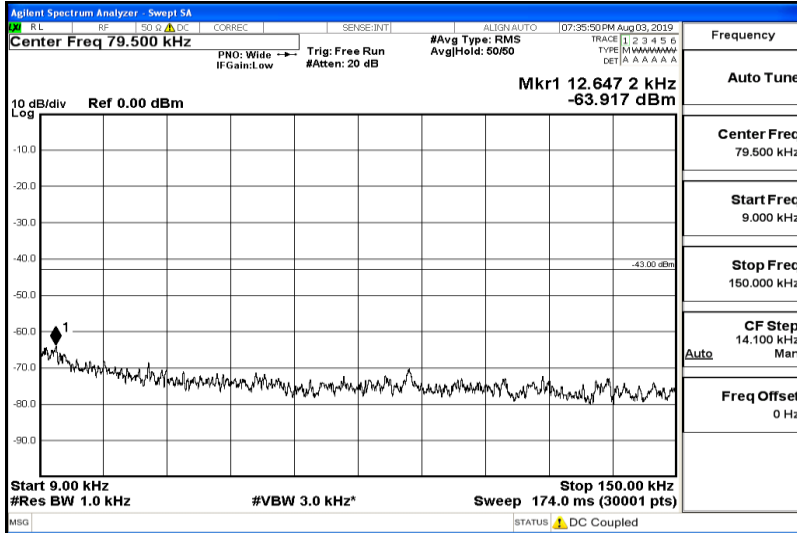

Band26-3MHz-QPSK-26705-Range1:0.009~0.15MHz