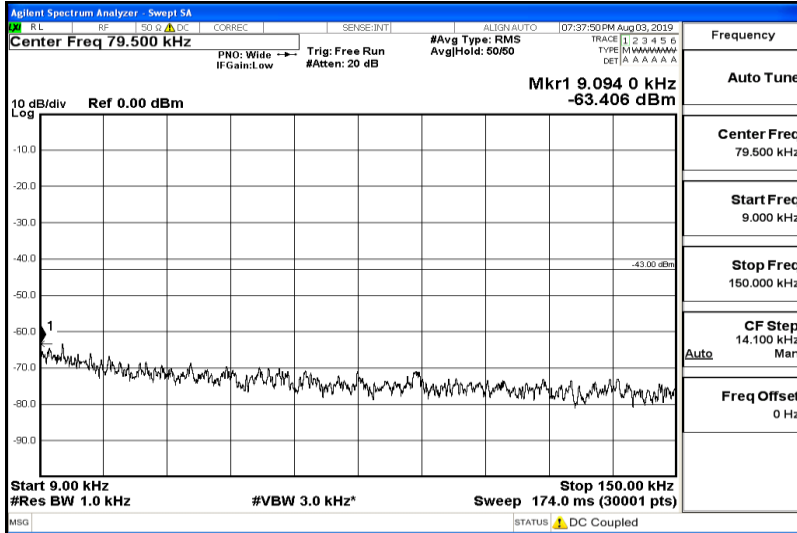

Band26-3MHz-16QAM-26705-Range1:0.009~0.15MHz