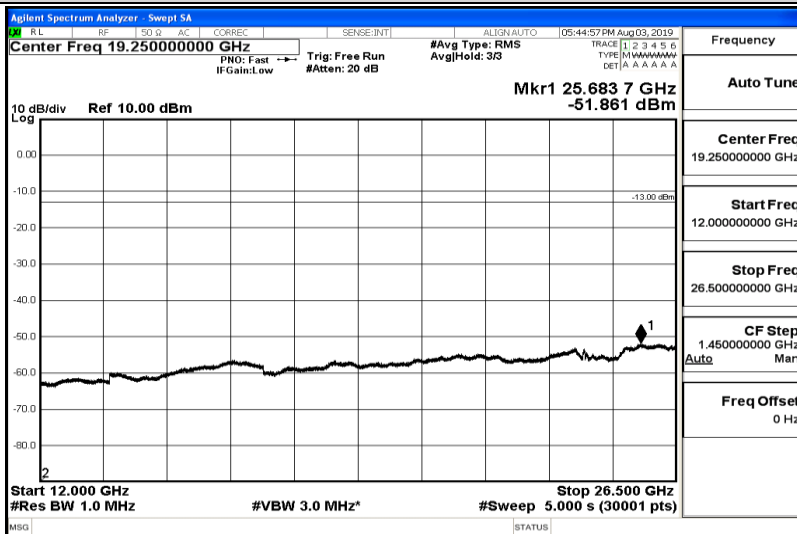

Band26-5MHz-QPSK-26740-Range6:12000~26500MHz

Frequency
Auto Tune
Center Freq 19.25000000 GHz
Start Freq 12.00000000 GHz
Stop Freq 26.50000000 GHz
CF Step 1.45000000 GHz Auto
Freq Offset 0 Hz