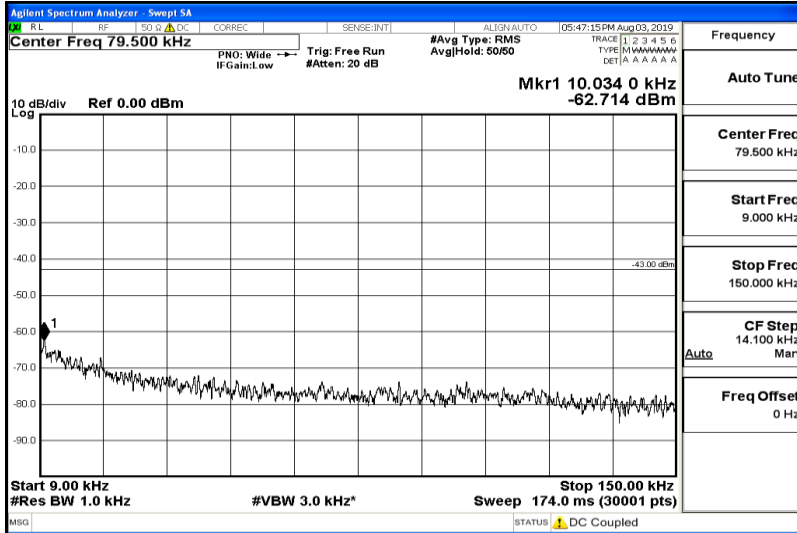

Band26-5MHz-QPSK-26765-Range1:0.009~0.15MHz