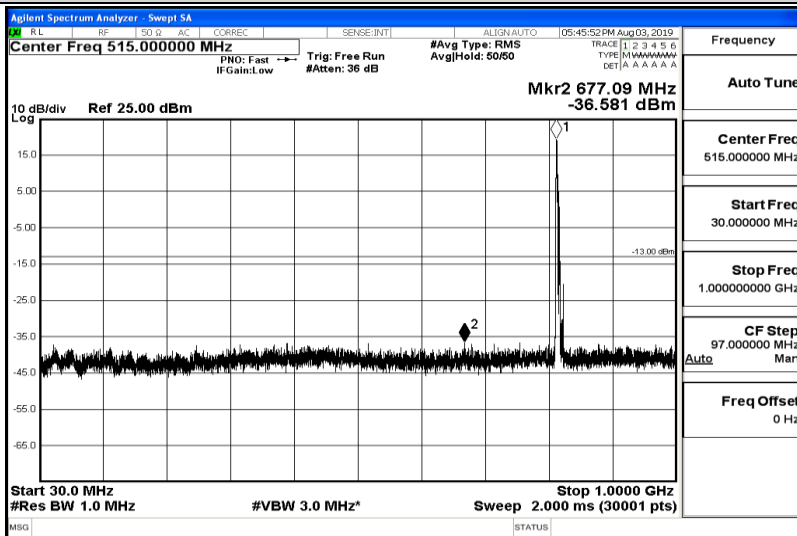

Band26-5MHz-16QAM-26715-Range5:5000~12000MHz

Band26-5MHz-16QAM-26715-Range6:12000~26500MHz

Band26-5MHz-16QAM-26740-Range1:0.009~0.15MHz

Band26-5MHz-16QAM-26740-Range2:0.15~30MHz

Band26-5MHz-16QAM-26740-Range3:30~1000MHz