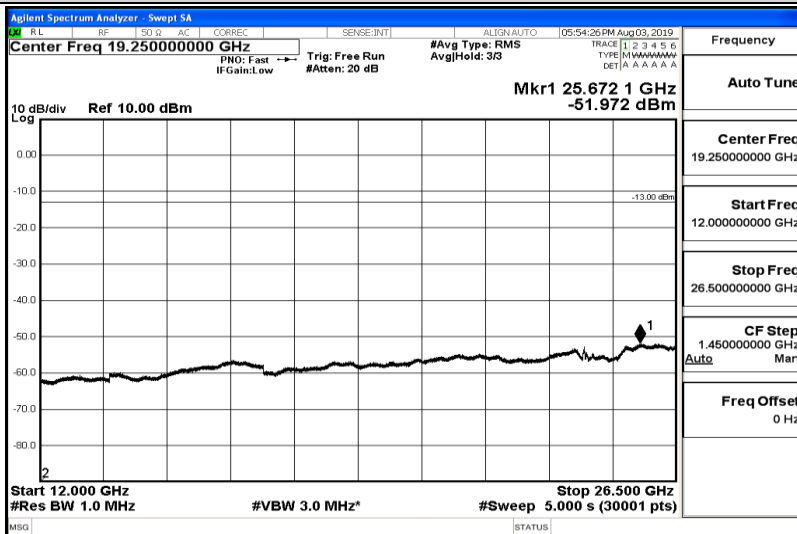

Band26-10MHz-QPSK-26740-Range6:12000~26500MHz

Frequency
Auto Tune
Center Freq 19.25000000 GHz
Start Freq 12.00000000 GHz
Stop Freq 26.50000000 GHz
CF Step 1.45000000 GHz Auto
Freq Offset 0 Hz