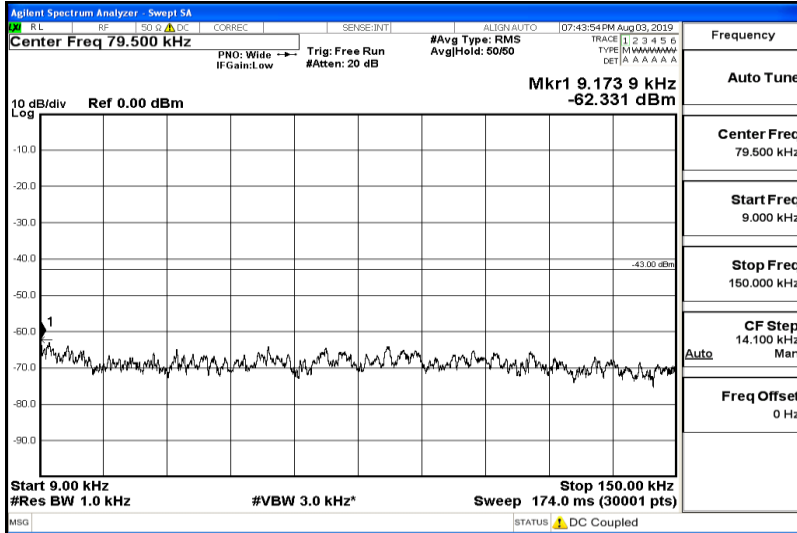

Band26-3MHz-QPSK-26775-Range1:0.009~0.15MHz