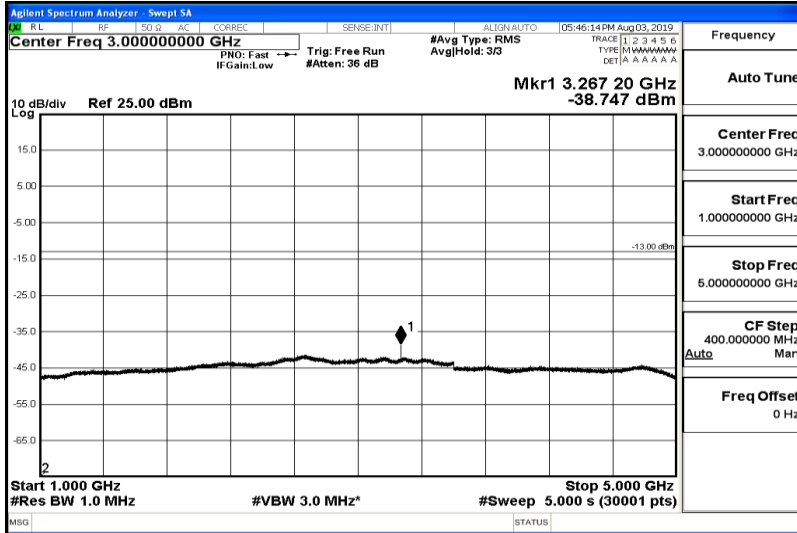

Band26-5MHz-16QAM-26740-Range4:1000~5000MHz