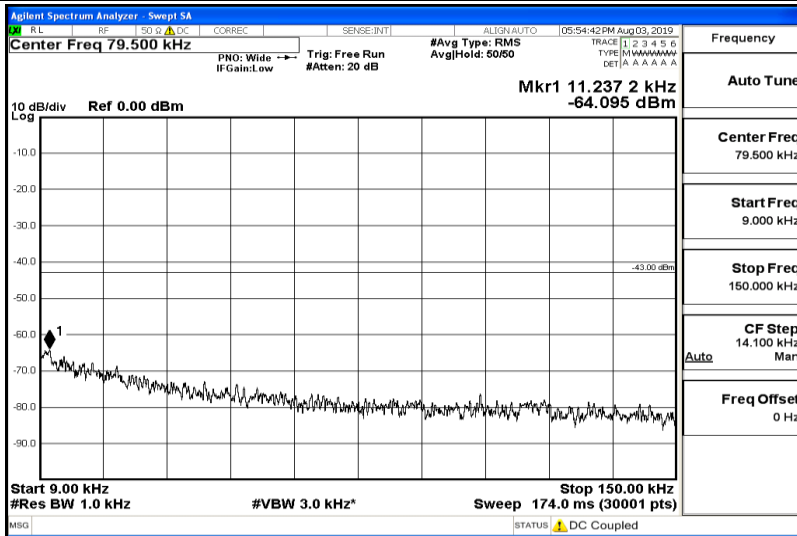

Band26-10MHz-16QAM-26740-Range1:0.009~0.15MHz