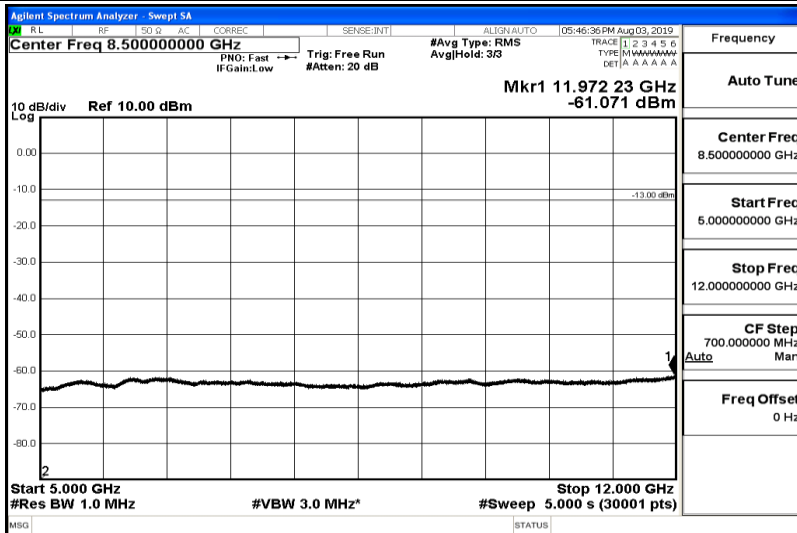

Band26-5MHz-16QAM-26740-Range5:5000~12000MHz