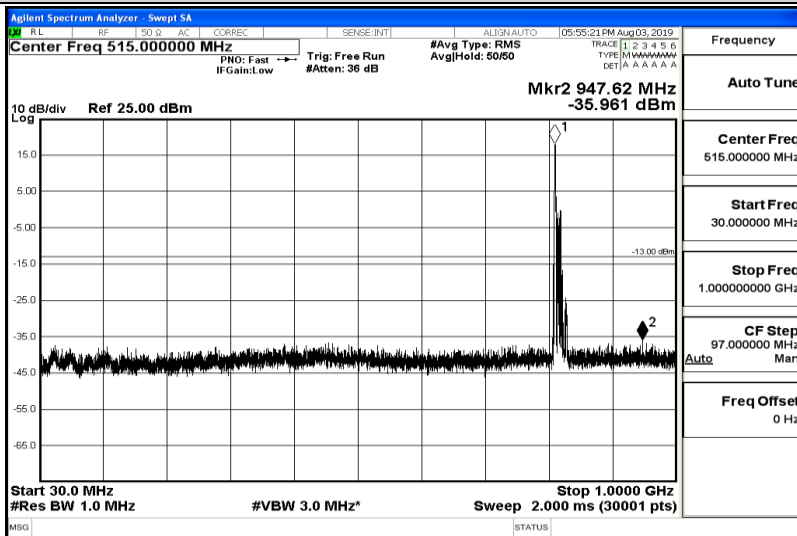

Band26-10MHz-16QAM-26740-Range3:30~1000MHz