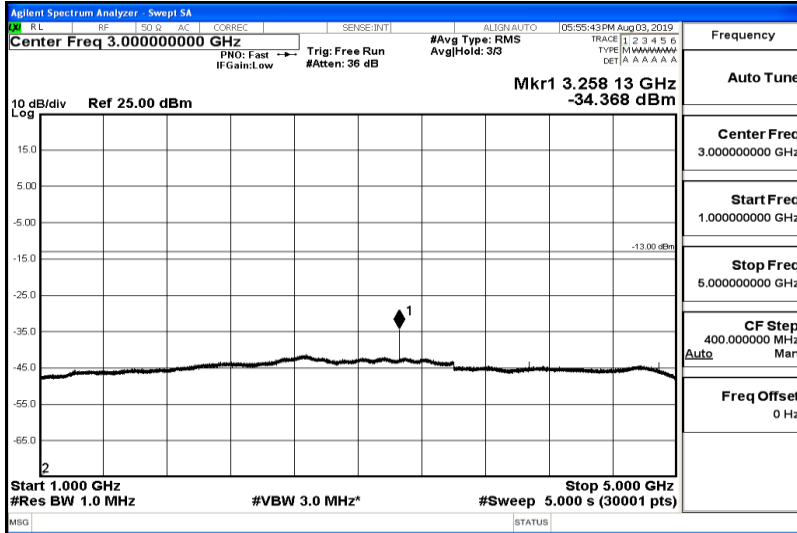

Band26-10MHz-16QAM-26740-Range4:1000~5000MHz

Frequency
Auto Tune
Center Freq 3.00000000 GHz
Start Freq 1.00000000 GHz
Stop Freq 5.00000000 GHz
CF Step 400.000000 MHz Auto
Freq Offset 0 Hz