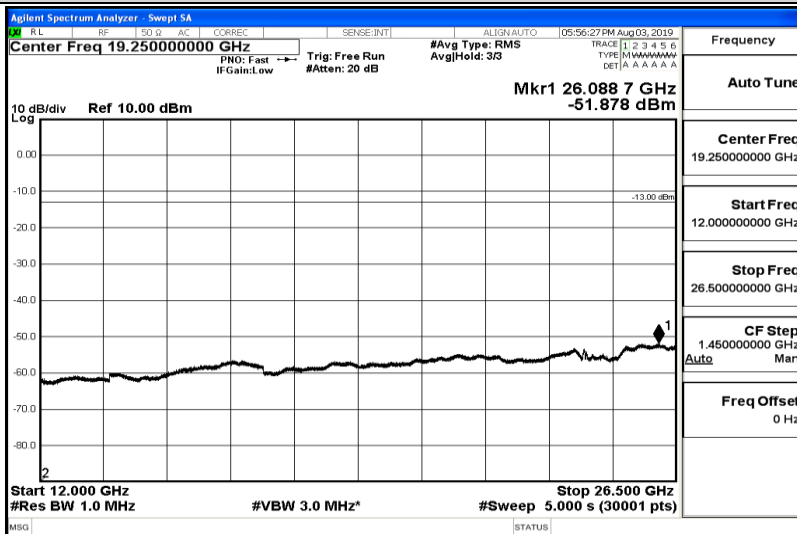

Band26-10MHz-16QAM-26740-Range6:12000~26500MHz

Frequency
Auto Tune
Center Freq 19.25000000 GHz
Start Freq 12.00000000 GHz
Stop Freq 26.50000000 GHz
CF Step 1.45000000 GHz Auto
Freq Offset 0 Hz