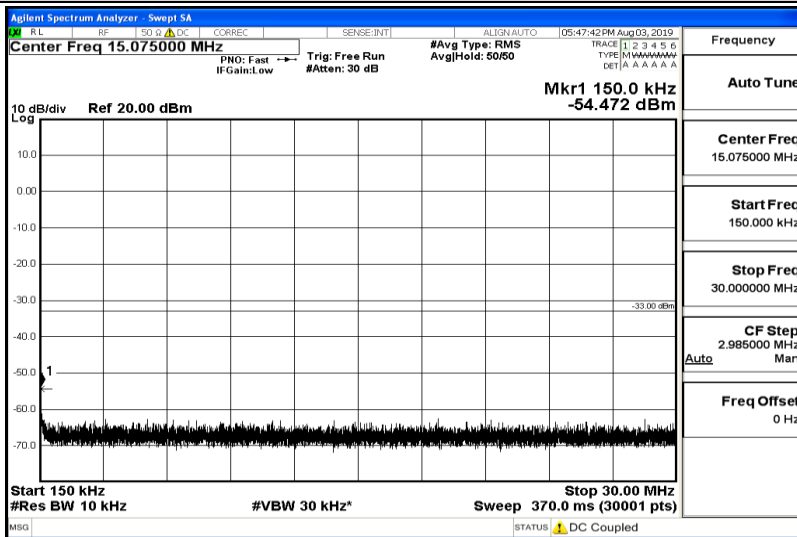

Band26-5MHz-QPSK-26765-Range2:0.15~30MHz