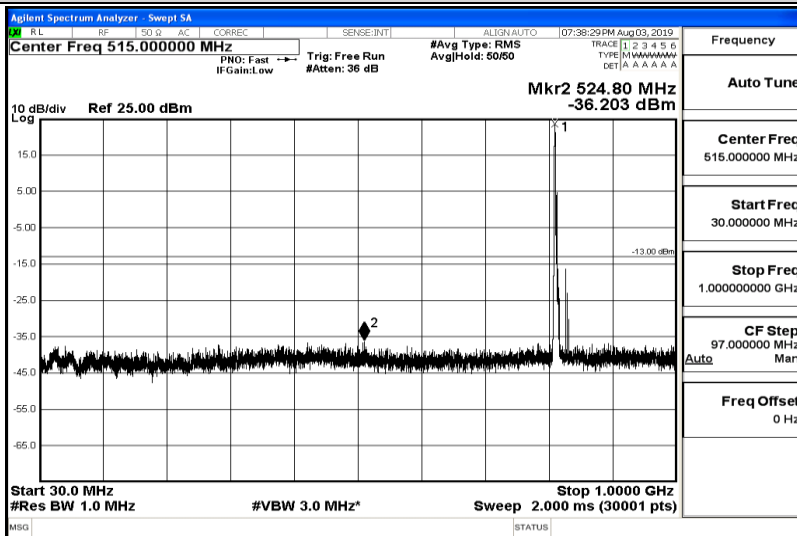

Band26-3MHz-16QAM-26705-Range3:30~1000MHz