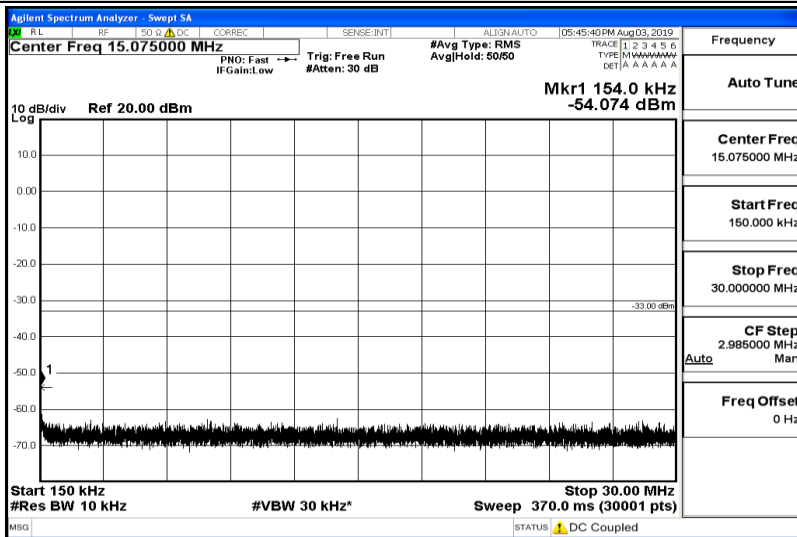

Band26-5MHz-16QAM-26715-Range5:5000~12000MHz

Band26-5MHz-16QAM-26715-Range6:12000~26500MHz

Band26-5MHz-16QAM-26740-Range1:0.009~0.15MHz

Band26-5MHz-16QAM-26740-Range2:0.15~30MHz

Band26-5MHz-16QAM-26740-Range3:30~1000MHz