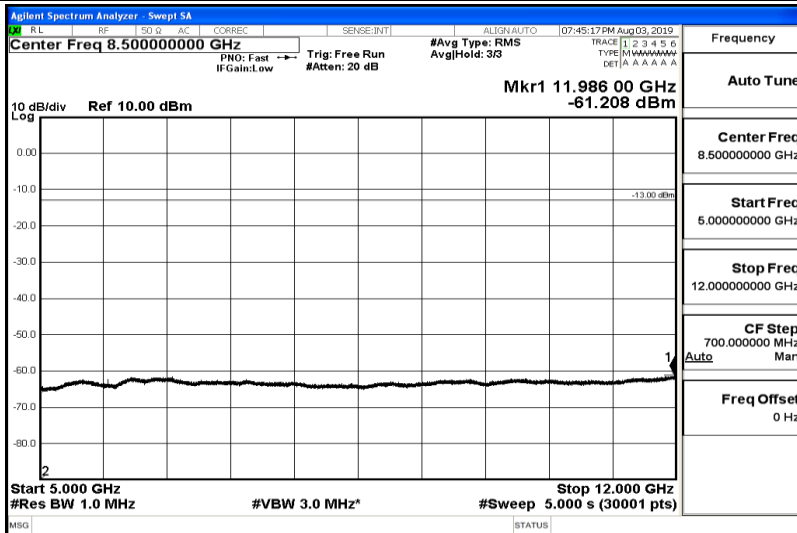

Band26-3MHz-QPSK-26775-Range5:5000~12000MHz

Frequency
Auto Tune
Center Freq 8.50000000 GHz
Start Freq 5.00000000 GHz
Stop Freq 12.00000000 GHz
CF Step 700.000000 MHz Auto Man
Freq Offset 0 Hz