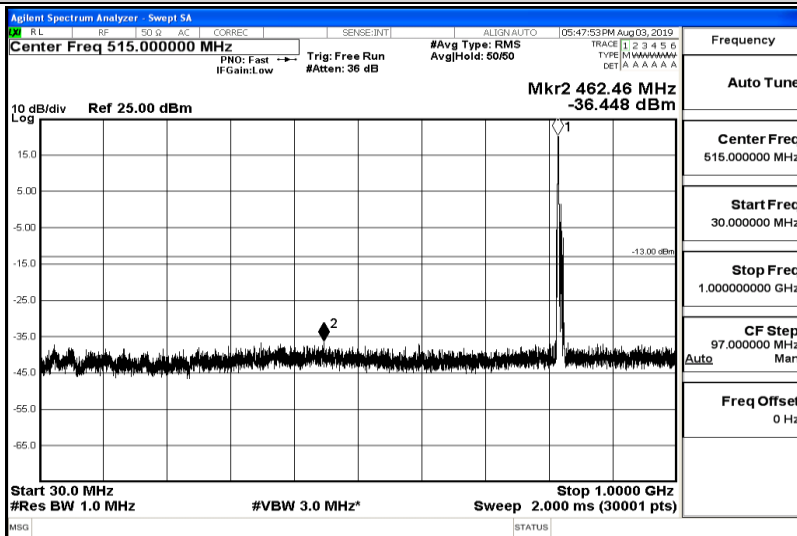

Band26-5MHz-QPSK-26765-Range3:30~1000MHz