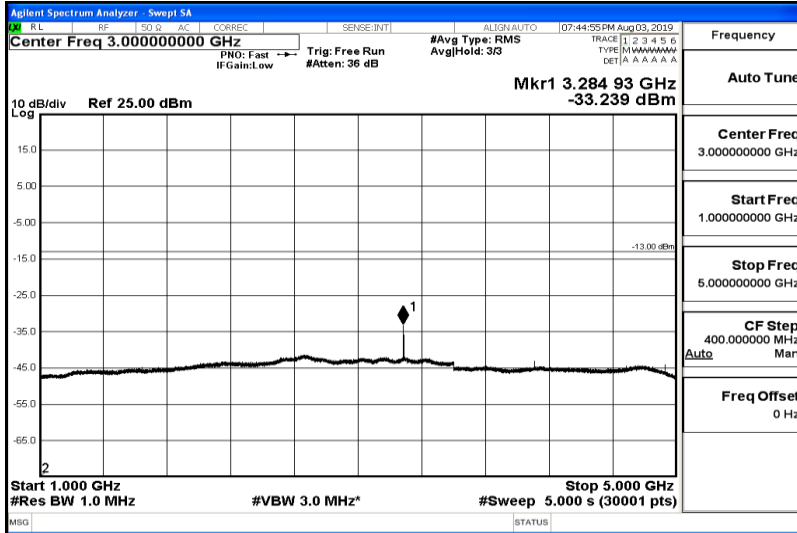

Band26-3MHz-QPSK-26775-Range4:1000~5000MHz

Frequency
Auto Tune
Center Freq 3.00000000 GHz
Start Freq 1.00000000 GHz
Stop Freq 5.00000000 GHz
CF Step 400.000000 MHz Auto Man
Freq Offset 0 Hz