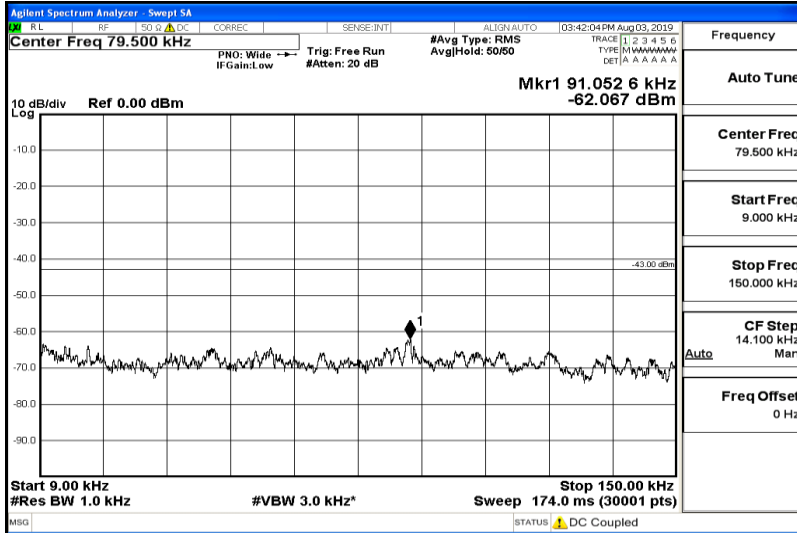

Band26-10MHz-QPSK-26840-Range1:0.009~0.15MHz