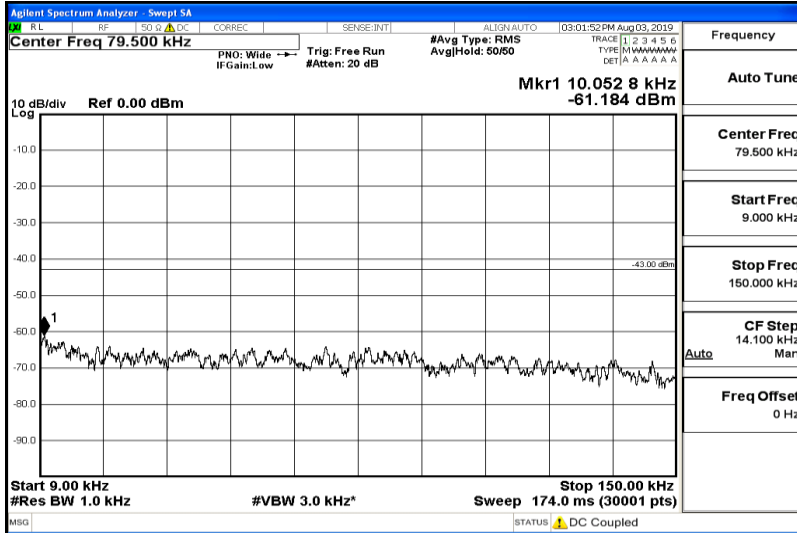

Band26-15MHz-16QAM-26865-Range5:5000~12000MHz

Band26-15MHz-16QAM-26865-Range6:12000~26500MHz

Band26-15MHz-16QAM-26915-Range1:0.009~0.15MHz

Frequency
Auto Tune
Center Freq 79.500 kHz
Start Freq 9.000 kHz
Stop Freq 150.000 kHz
CF Step 14.100 kHz Man
Freq Offset 0 Hz