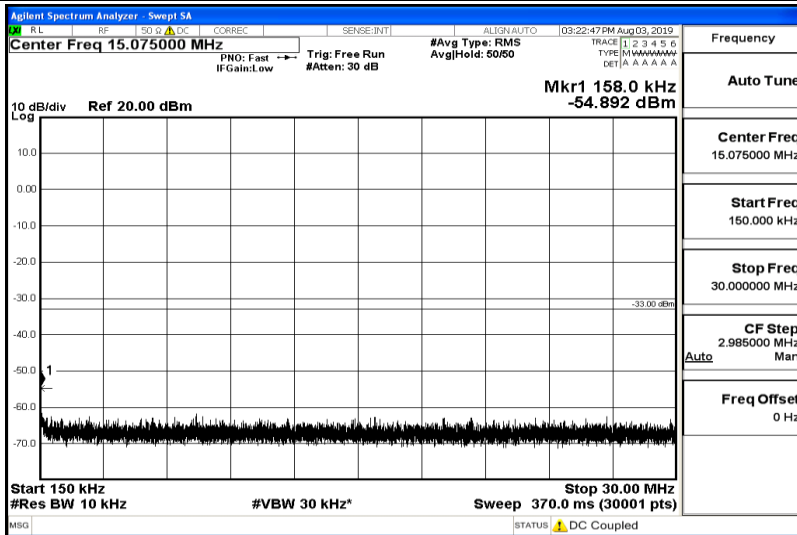

Band26-5MHz-16QAM-26915-Range1:0.009~0.15MHz

Band26-5MHz-16QAM-26915-Range2:0.15~30MHz

Band26-5MHz-16QAM-26915-Range3:30~1000MHz

Band26-5MHz-16QAM-26915-Range4:1000~5000MHz

Band26-5MHz-16QAM-26915-Range5:5000~12000MHz