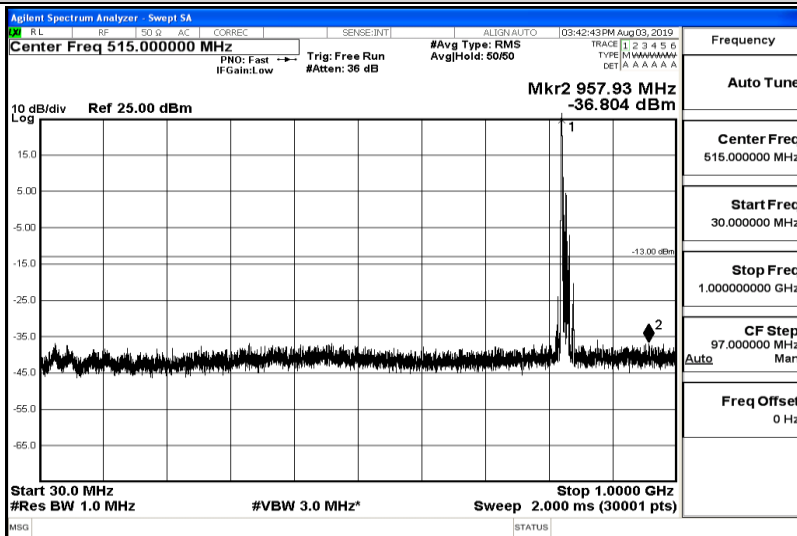

Band26-10MHz-QPSK-26840-Range3:30~1000MHz