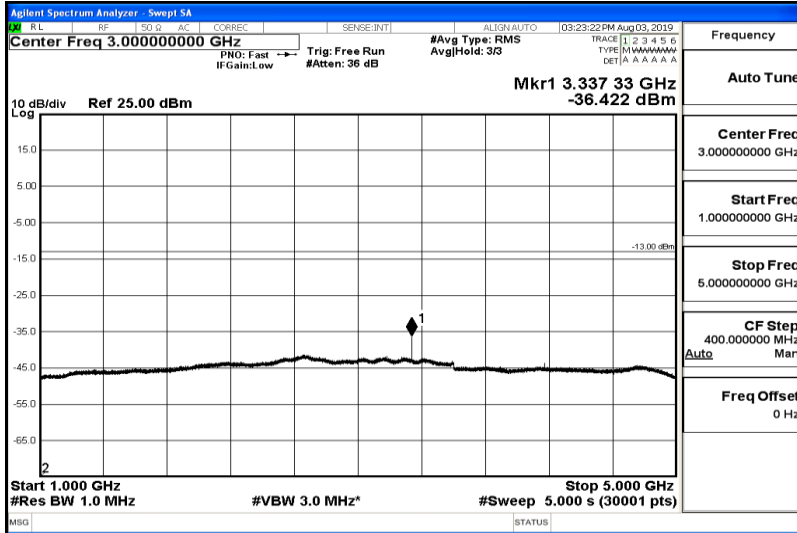

Band26-5MHz-16QAM-26915-Range1:0.009~0.15MHz

Band26-5MHz-16QAM-26915-Range2:0.15~30MHz

Band26-5MHz-16QAM-26915-Range3:30~1000MHz

Band26-5MHz-16QAM-26915-Range4:1000~5000MHz

Band26-5MHz-16QAM-26915-Range5:5000~12000MHz