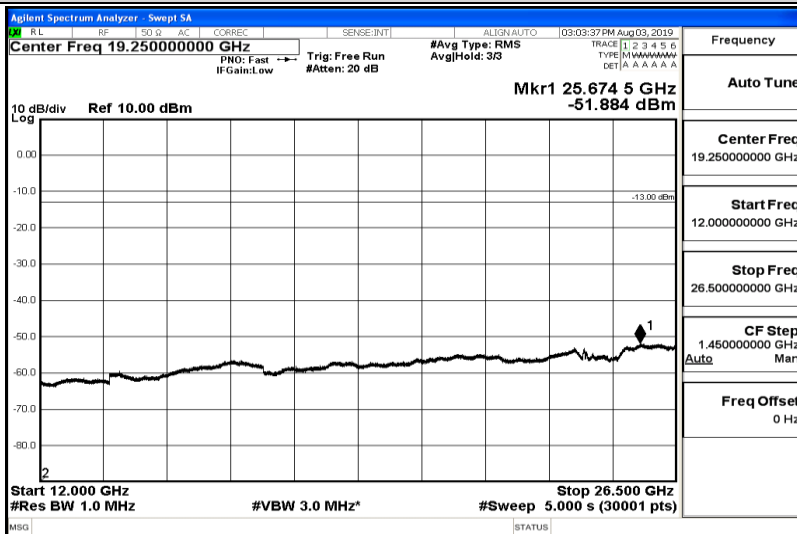

Band26-15MHz-16QAM-26915-Range6:12000~26500MHz