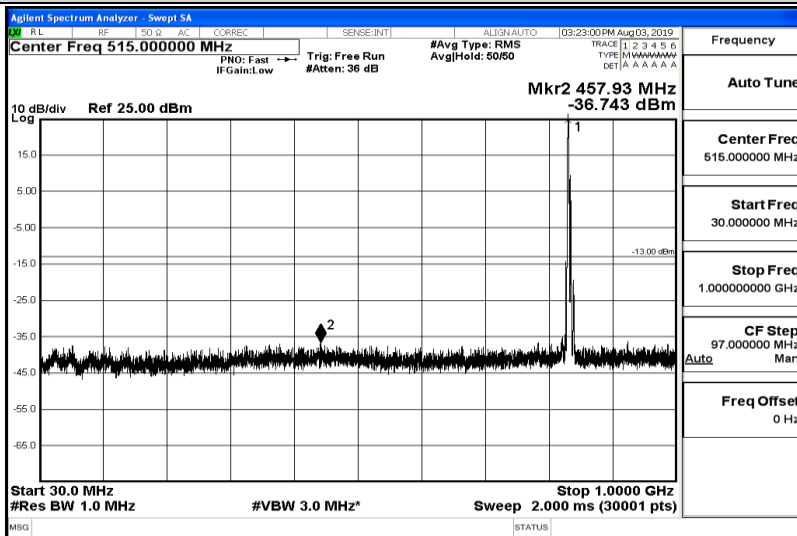

Band26-5MHz-16QAM-26915-Range1:0.009~0.15MHz

Band26-5MHz-16QAM-26915-Range2:0.15~30MHz

Band26-5MHz-16QAM-26915-Range3:30~1000MHz

Band26-5MHz-16QAM-26915-Range4:1000~5000MHz

Band26-5MHz-16QAM-26915-Range5:5000~12000MHz