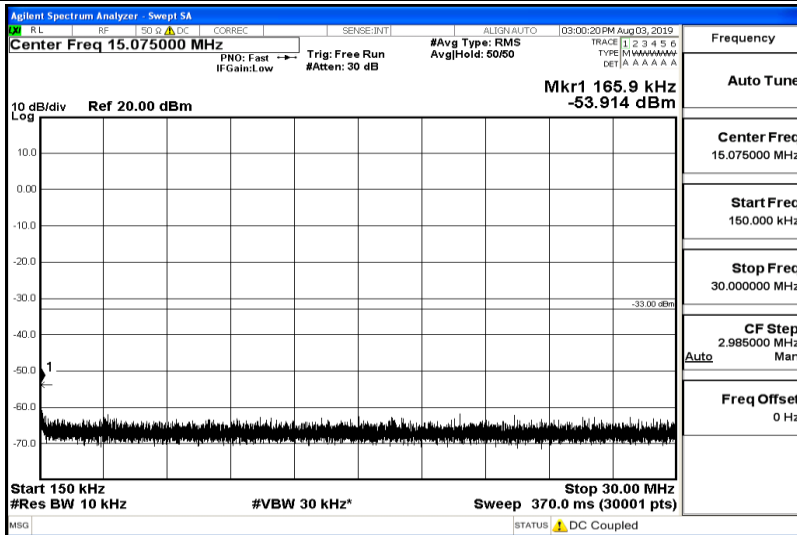

Band26-15MHz-QPSK-26915-Range2:0.15~30MHz

Frequency
Auto Tune
Center Freq 15.075000 MHz
Start Freq 150.000 kHz
Stop Freq 30.000000 MHz
CF Step 2.985000 MHz Man
Freq Offset 0 Hz