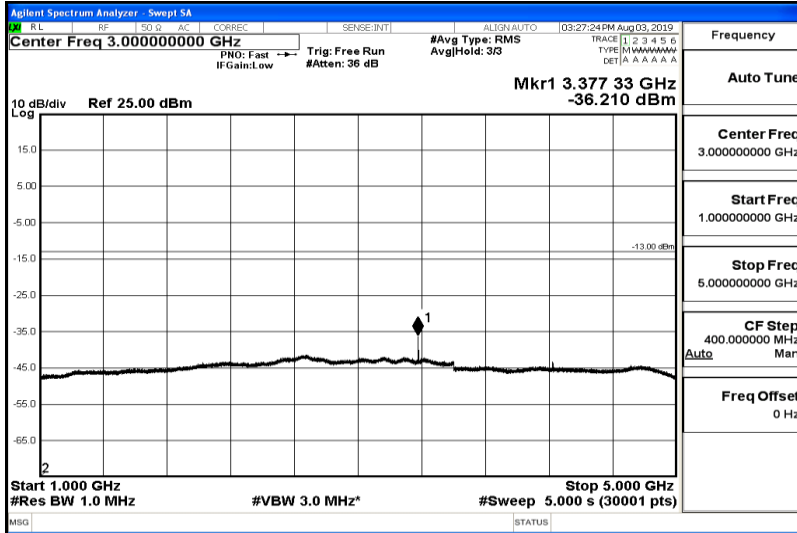

Band26-5MHz-16QAM-26915-Range6:12000~26500MHz

Band26-5MHz-16QAM-27015-Range1:0.009~0.15MHz

Band26-5MHz-16QAM-27015-Range2:0.15~30MHz

Band26-5MHz-16QAM-27015-Range3:30~1000MHz

Band26-5MHz-16QAM-27015-Range4:1000~5000MHz