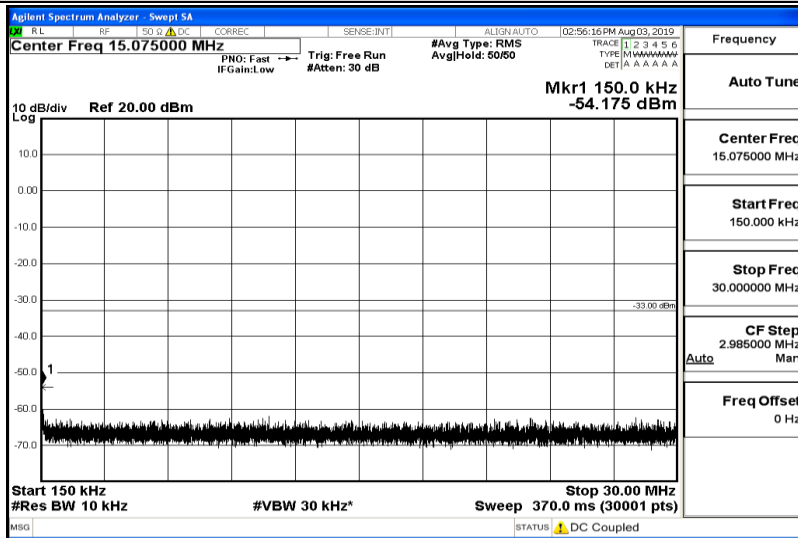

Band26-15MHz-QPSK-26865-Range2:0.15~30MHz