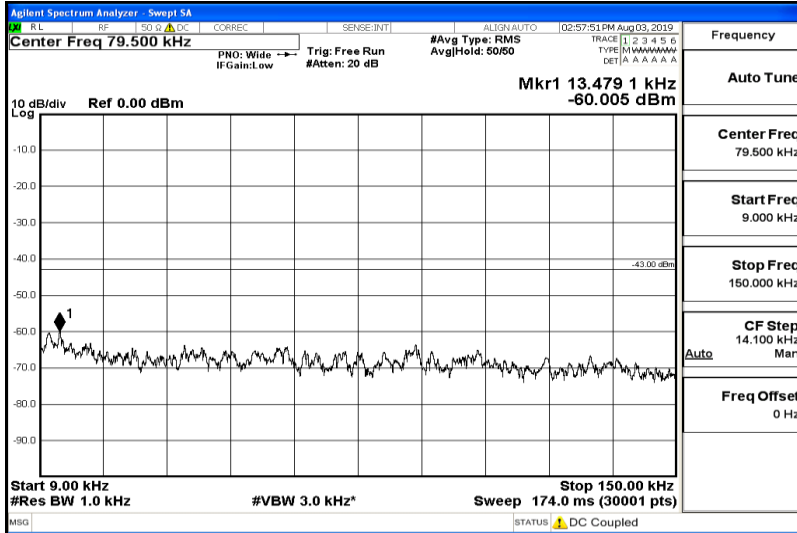

Band26-15MHz-16QAM-26865-Range1:0.009~0.15MHz