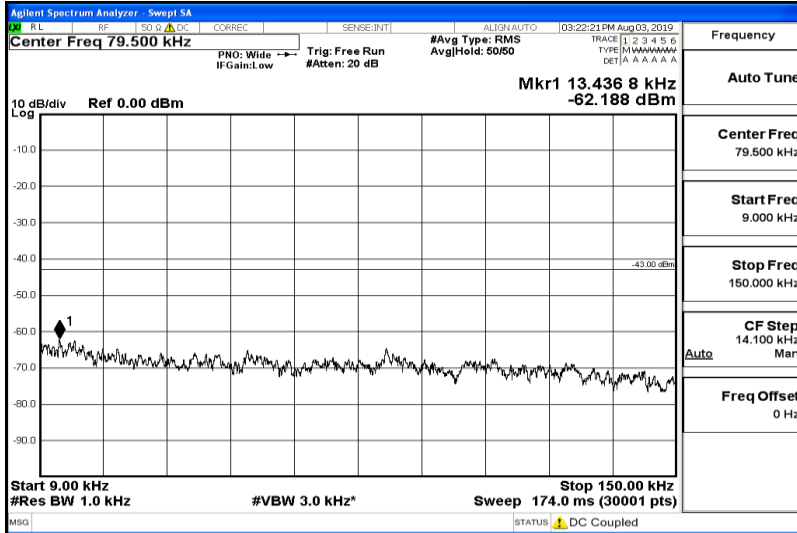

Band26-5MHz-16QAM-26915-Range1:0.009~0.15MHz

Band26-5MHz-16QAM-26915-Range2:0.15~30MHz

Band26-5MHz-16QAM-26915-Range3:30~1000MHz

Band26-5MHz-16QAM-26915-Range4:1000~5000MHz

Band26-5MHz-16QAM-26915-Range5:5000~12000MHz