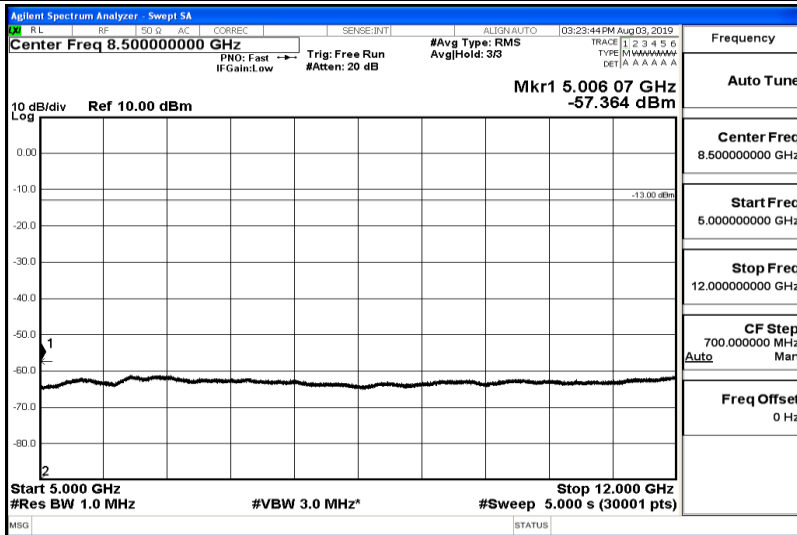

Band26-5MHz-16QAM-26915-Range1:0.009~0.15MHz

Band26-5MHz-16QAM-26915-Range2:0.15~30MHz

Band26-5MHz-16QAM-26915-Range3:30~1000MHz

Band26-5MHz-16QAM-26915-Range4:1000~5000MHz

Band26-5MHz-16QAM-26915-Range5:5000~12000MHz