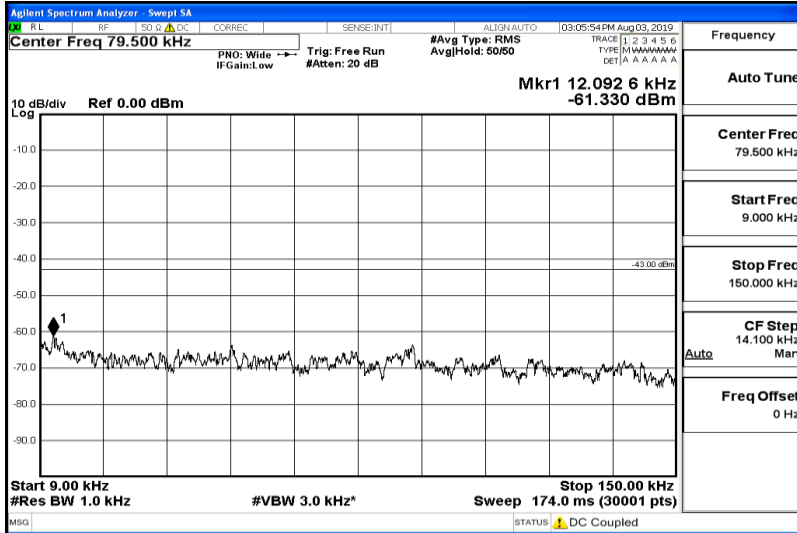

Band26-15MHz-16QAM-26965-Range1:0.009~0.15MHz