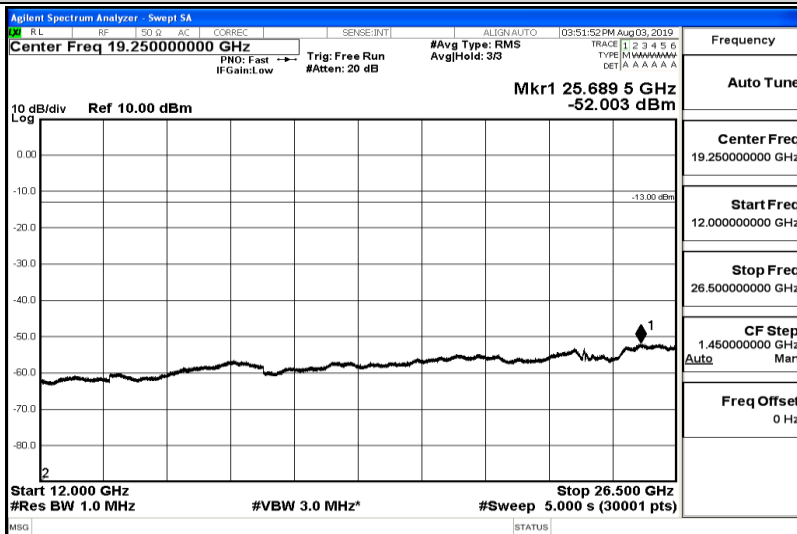

Band26-10MHz-QPSK-26990-Range6:12000~26500MHz

Frequency
Auto Tune
Center Freq 19.25000000 GHz
Start Freq 12.00000000 GHz
Stop Freq 26.50000000 GHz
CF Step 1.45000000 GHz Auto
Freq Offset 0 Hz