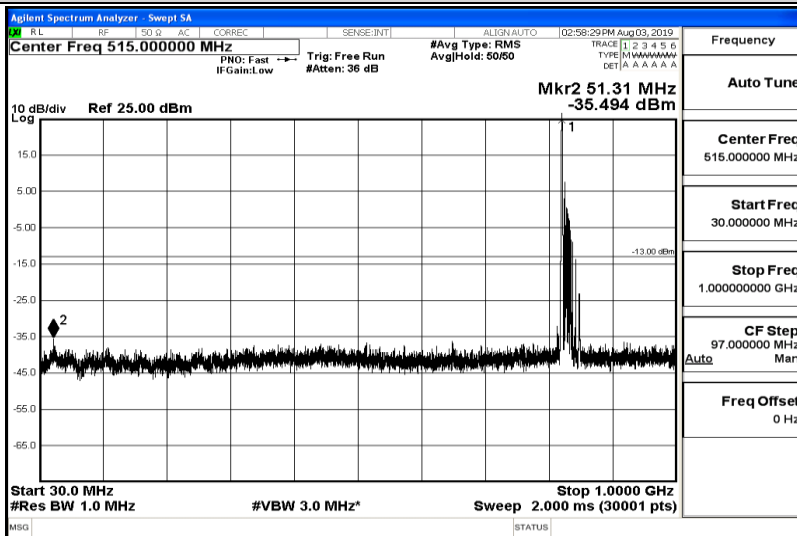

Band26-15MHz-QPSK-26965-Range6:12000~26500MHz

Band26-15MHz-16QAM-26865-Range1:0.009~0.15MHz

Band26-15MHz-16QAM-26865-Range2:0.15~30MHz

Band26-15MHz-16QAM-26865-Range3:30~1000MHz

Band26-15MHz-16QAM-26865-Range4:1000~5000MHz