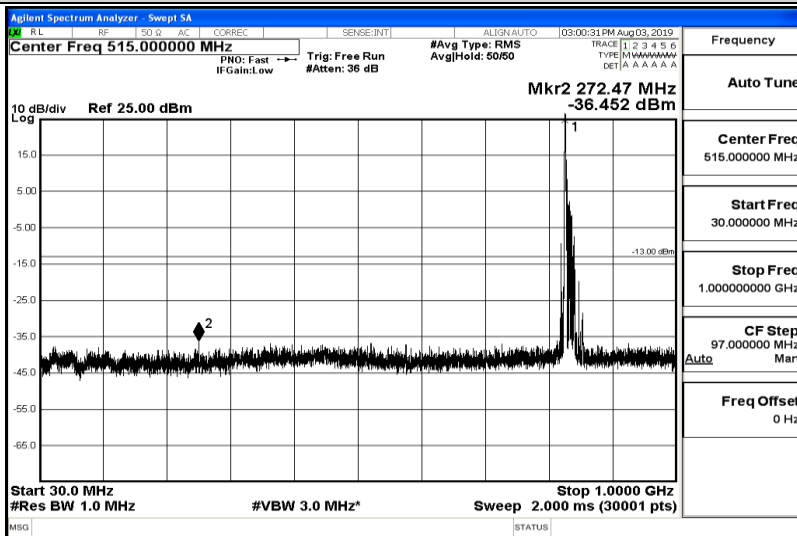

Band26-15MHz-QPSK-26915-Range3:30~1000MHz

Frequency
Auto Tune
Center Freq 515.000000 MHz
Start Freq 30.000000 MHz
Stop Freq 1.00000000 GHz
CF Step 97.000000 MHz Man
Freq Offset 0 Hz