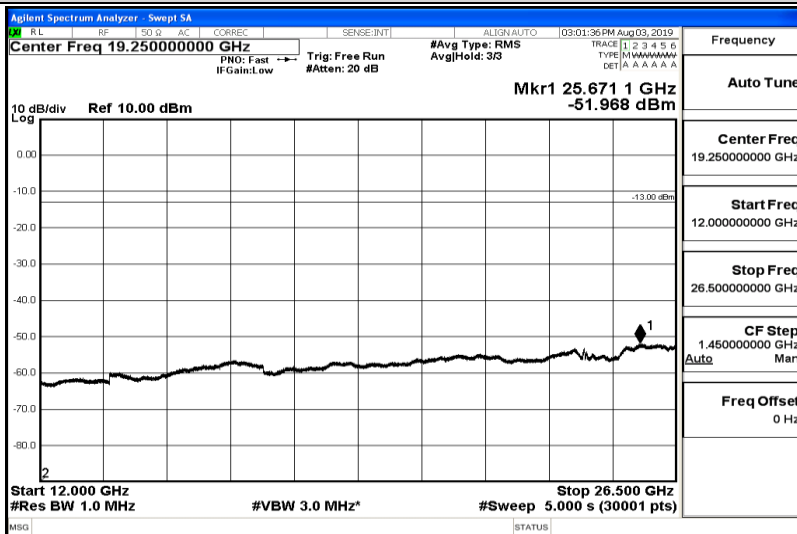

Band26-15MHz-QPSK-26915-Range6:12000~26500MHz

Frequency
Auto Tune
Center Freq 19.25000000 GHz
Start Freq 12.00000000 GHz
Stop Freq 26.50000000 GHz
CF Step 1.45000000 GHz Auto
Freq Offset 0 Hz