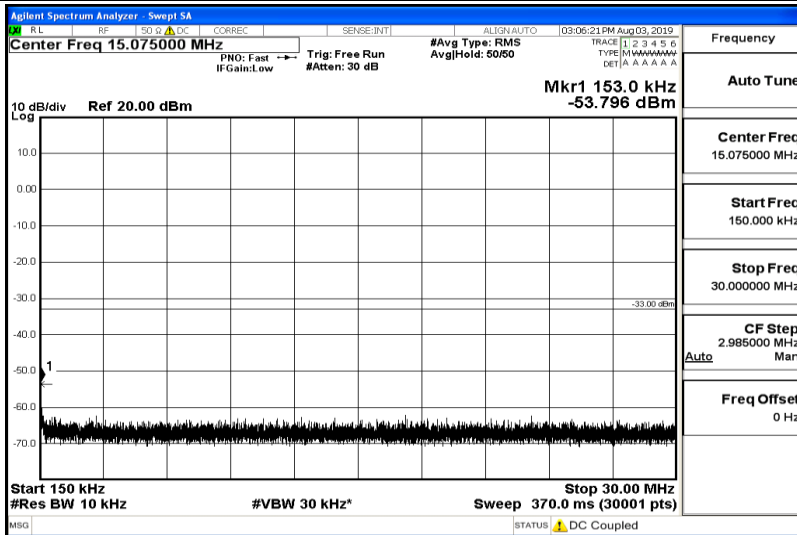

Band26-15MHz-16QAM-26965-Range2:0.15~30MHz