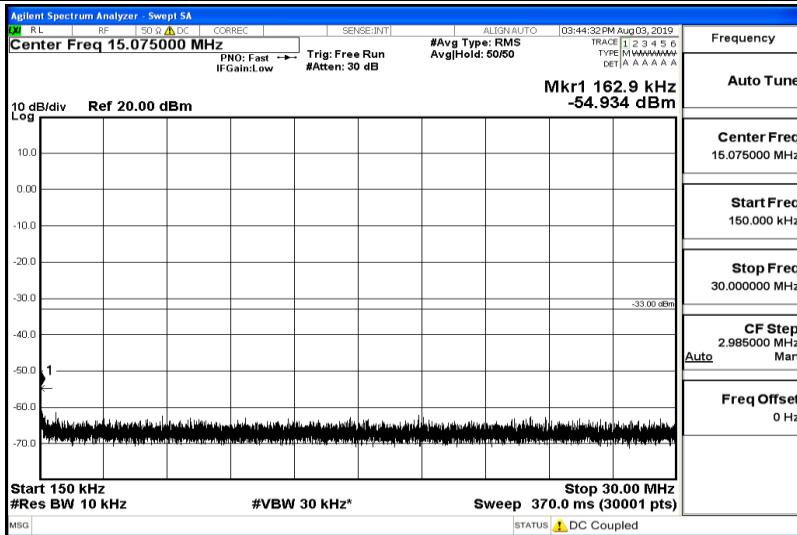

Band26-10MHz-16QAM-26840-Range2:0.15~30MHz