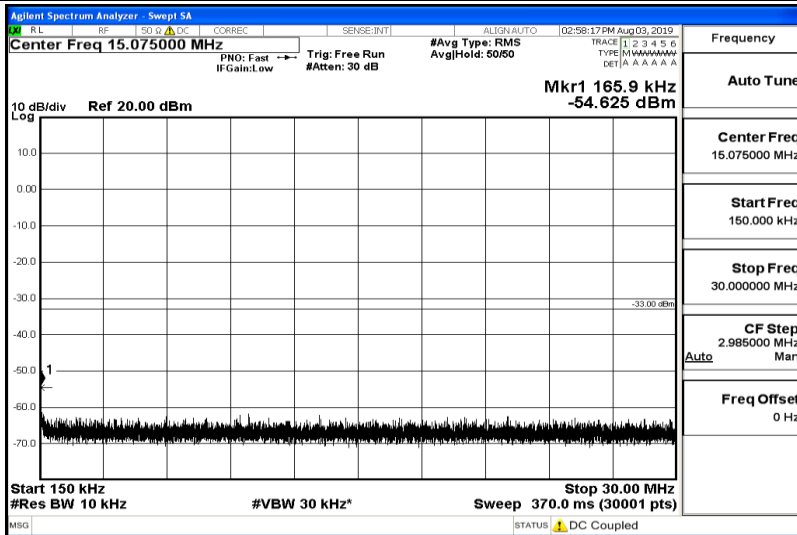

Band26-15MHz-16QAM-26865-Range2:0.15~30MHz