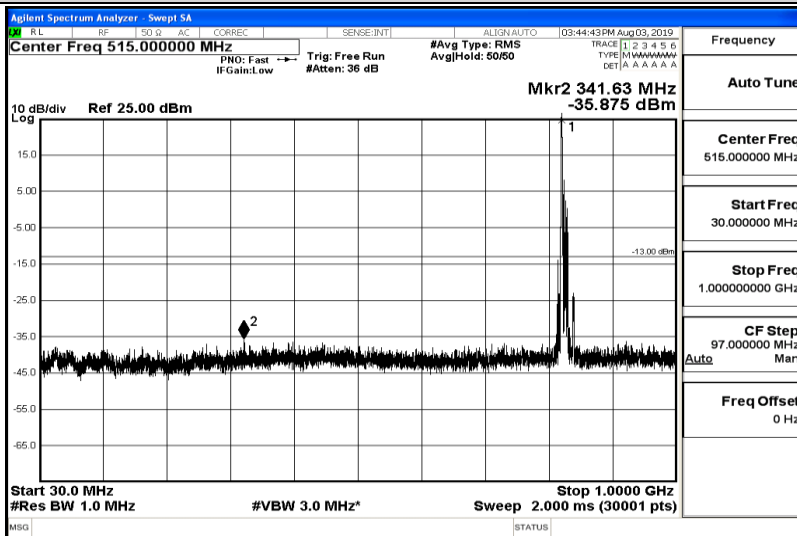

Band26-10MHz-16QAM-26840-Range3:30~1000MHz