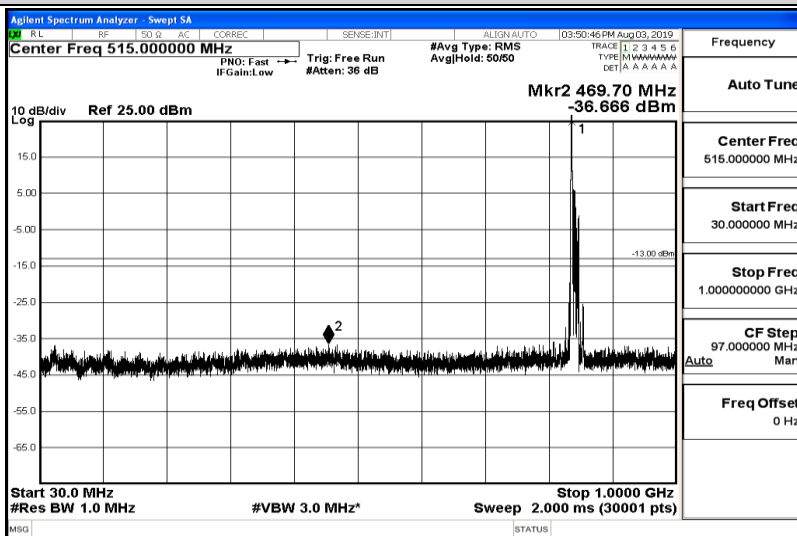

Band26-10MHz-QPSK-26990-Range3:30~1000MHz