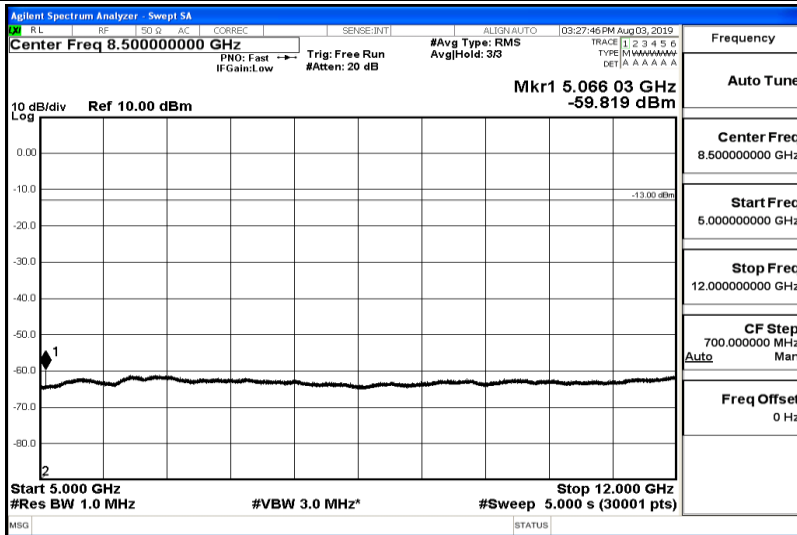

Frequency
Auto Tune
Center Freq 3.00000000 GHz
Start Freq 1.00000000 GHz
Stop Freq 5.00000000 GHz
CF Step 400.000000 MHz Auto
Freq Offset 0 Hz

Band26-5MHz-16QAM-27015-Range5:5000~12000MHz

Frequency
Auto Tune
Center Freq 8.50000000 GHz
Start Freq 5.00000000 GHz
Stop Freq 12.00000000 GHz
CF Step 700.000000 MHz Auto
Freq Offset 0 Hz