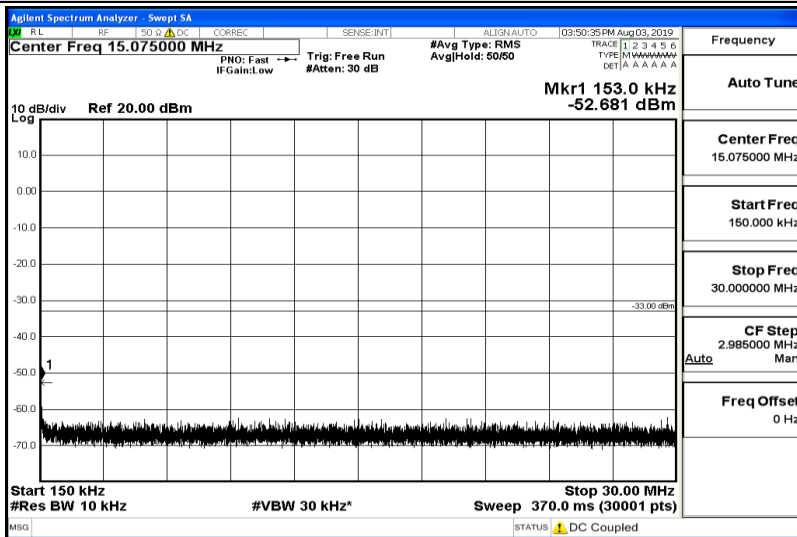

Band26-10MHz-QPSK-26990-Range2:0.15~30MHz