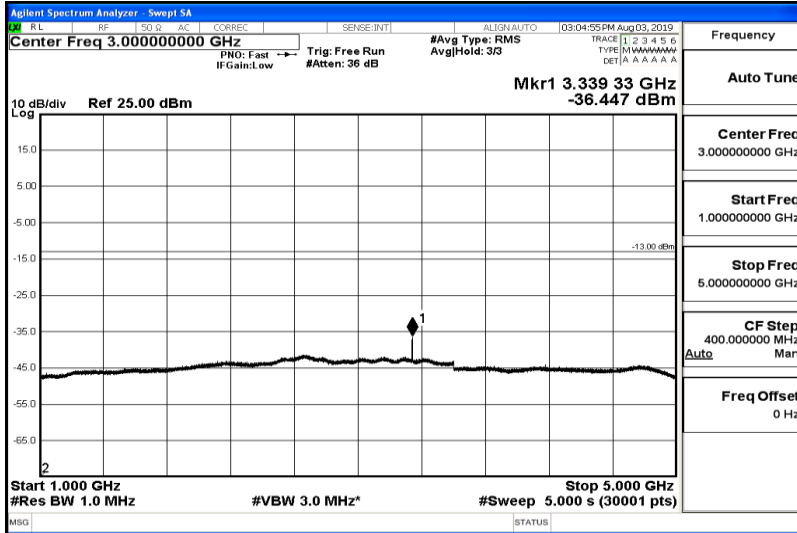

Band26-15MHz-QPSK-26965-Range1:0.009~0.15MHz

Band26-15MHz-QPSK-26965-Range2:0.15~30MHz

Band26-15MHz-QPSK-26965-Range3:30~1000MHz

Band26-15MHz-QPSK-26965-Range4:1000~5000MHz

Band26-15MHz-QPSK-26965-Range5:5000~12000MHz