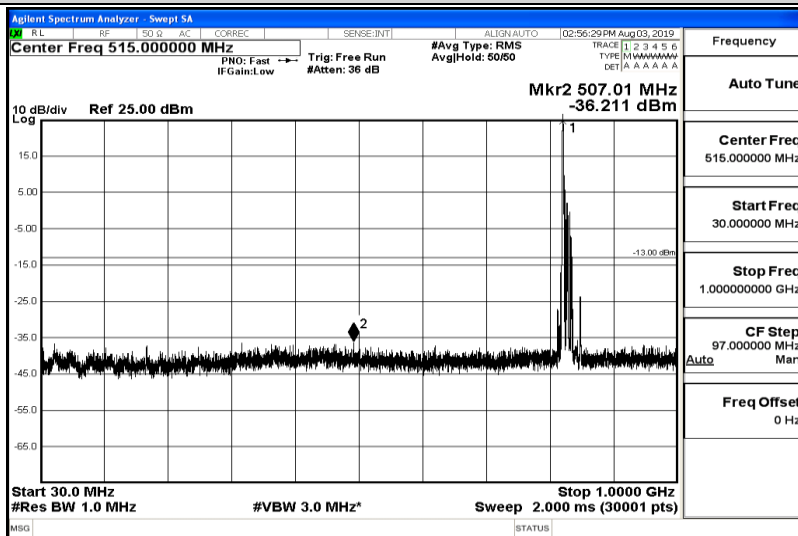

Band26-15MHz-QPSK-26865-Range3:30~1000MHz