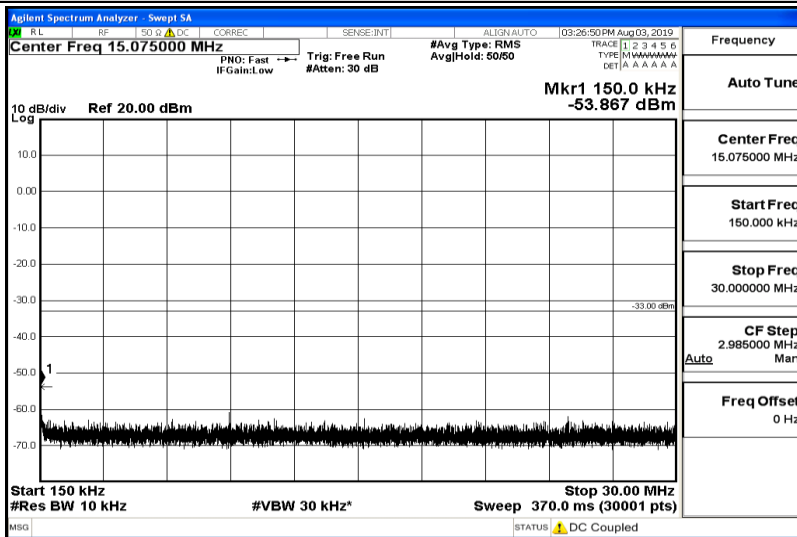

Band26-5MHz-16QAM-27015-Range2:0.15~30MHz