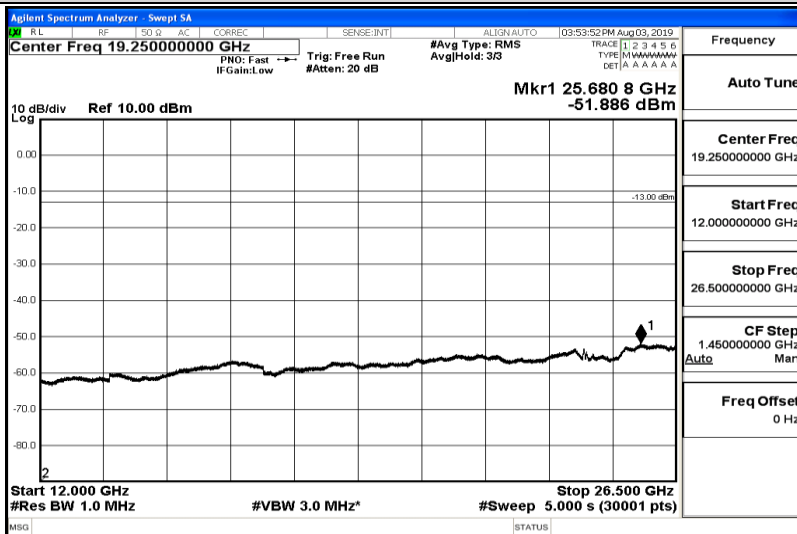

Band26-10MHz-16QAM-26990-Range6:12000~26500MHz

Frequency
Auto Tune
Center Freq 19.25000000 GHz
Start Freq 12.00000000 GHz
Stop Freq 26.50000000 GHz
CF Step 1.45000000 GHz Auto
Freq Offset 0 Hz