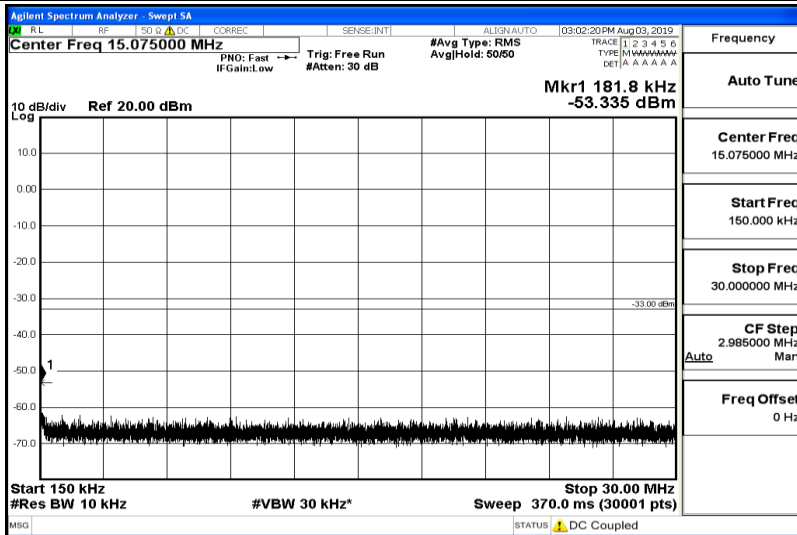

Band26-15MHz-16QAM-26915-Range2:0.15~30MHz

Frequency
Auto Tune
Center Freq 15.075000 MHz
Start Freq 150.000 kHz
Stop Freq 30.000000 MHz
CF Step 2.985000 MHz Man
Freq Offset 0 Hz