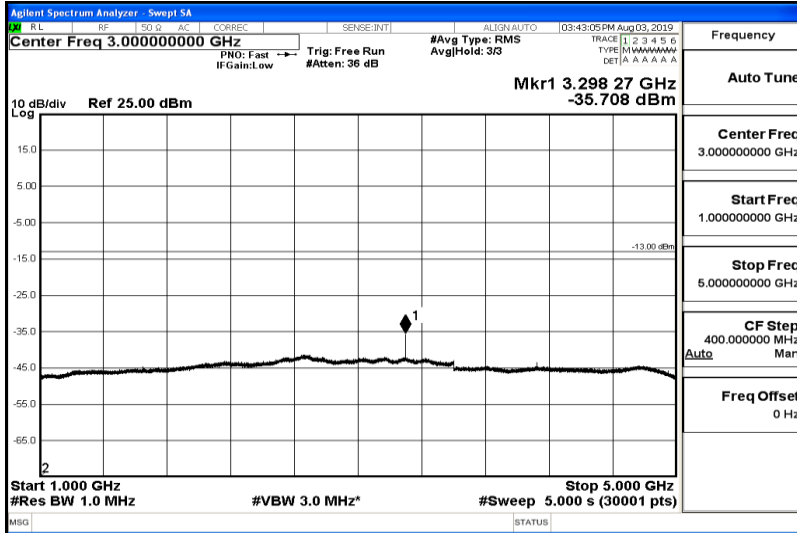

Band26-10MHz-QPSK-26840-Range4:1000~5000MHz