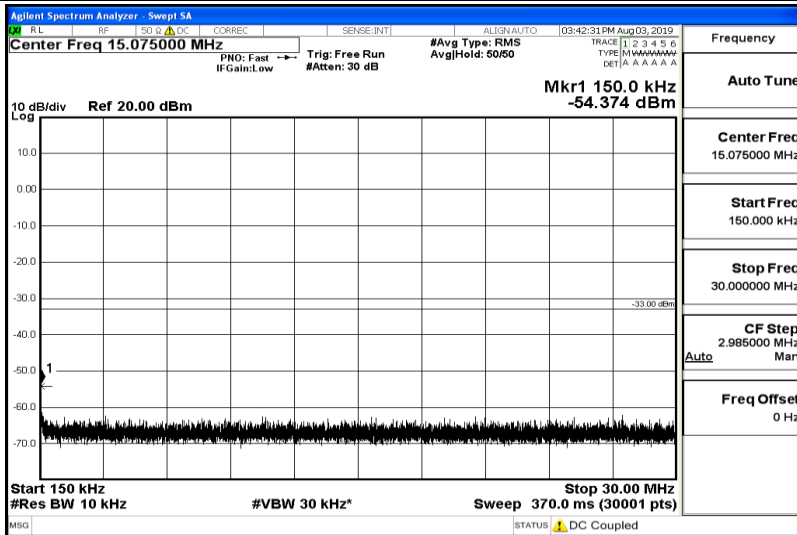

Band26-10MHz-QPSK-26840-Range2:0.15~30MHz