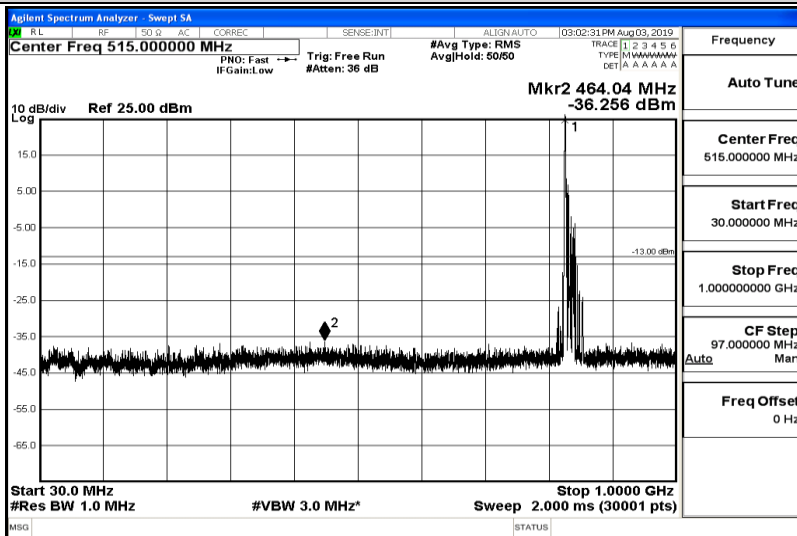

Band26-15MHz-16QAM-26915-Range3:30~1000MHz

Frequency
Auto Tune
Center Freq 515.000000 MHz
Start Freq 30.000000 MHz
Stop Freq 1.00000000 GHz
CF Step 97.000000 MHz Man
Freq Offset 0 Hz