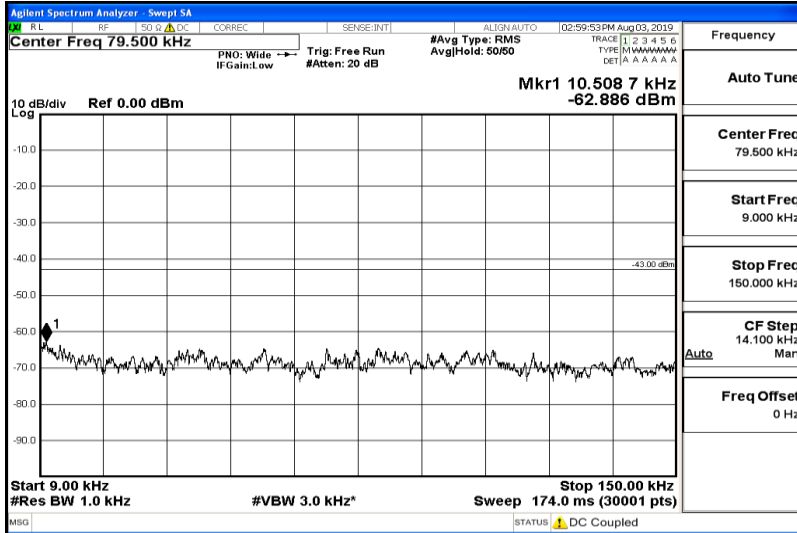

Band26-15MHz-QPSK-26915-Range1:0.009~0.15MHz

Frequency
Auto Tune
Center Freq 79.500 kHz
Start Freq 9.000 kHz
Stop Freq 150.000 kHz
CF Step 14.100 kHz Man
Freq Offset 0 Hz