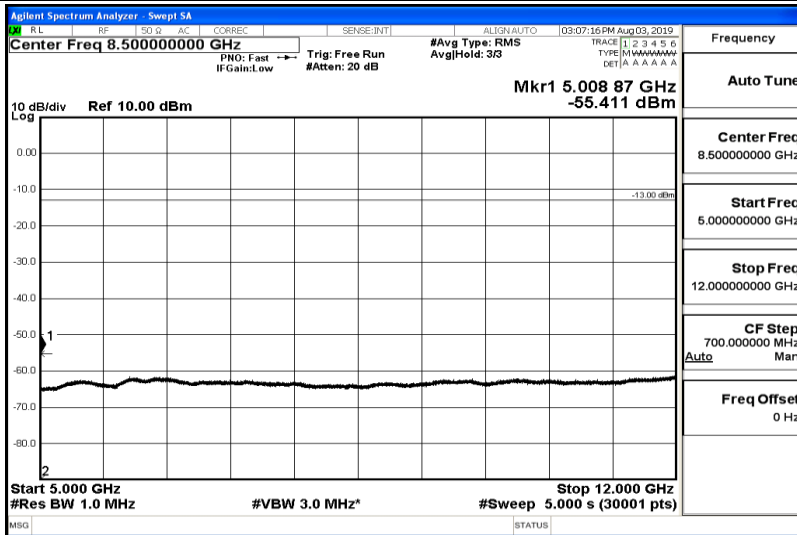

Band26-15MHz-16QAM-26965-Range5:5000~12000MHz

Frequency
Auto Tune
Center Freq 8.50000000 GHz
Start Freq 5.00000000 GHz
Stop Freq 12.00000000 GHz
CF Step 700.000000 MHz Auto
Freq Offset 0 Hz