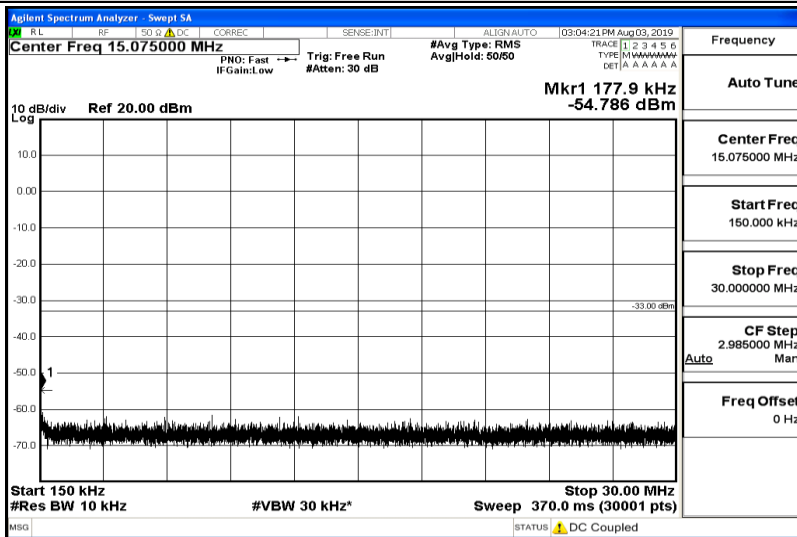

Band26-15MHz-QPSK-26965-Range2:0.15~30MHz