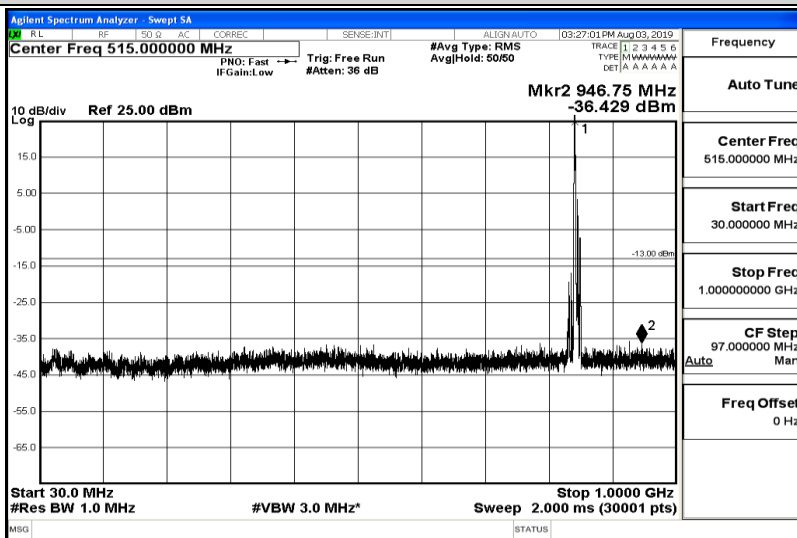

Band26-5MHz-16QAM-27015-Range3:30~1000MHz