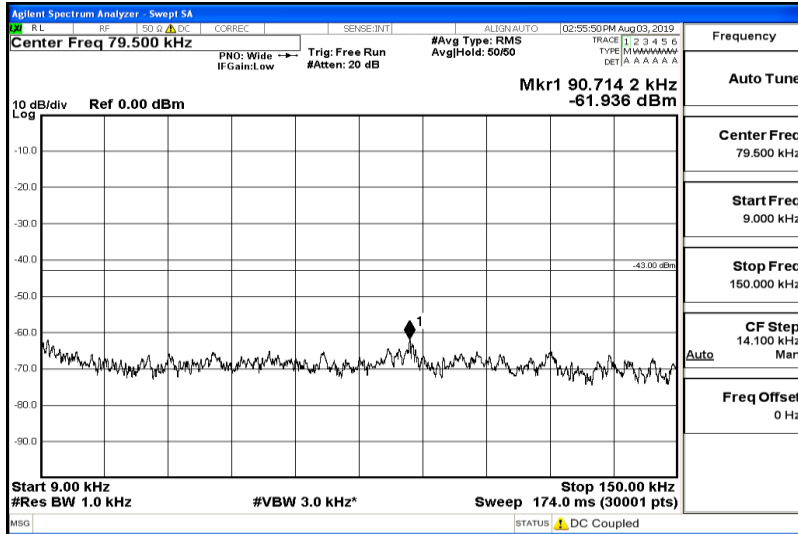

Band26-15MHz-QPSK-26865-Range1:0.009~0.15MHz