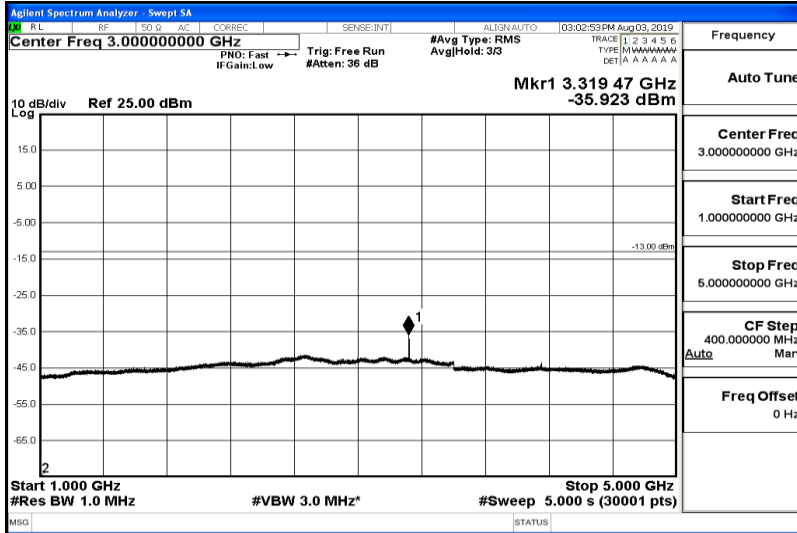

Band26-15MHz-16QAM-26915-Range4:1000~5000MHz