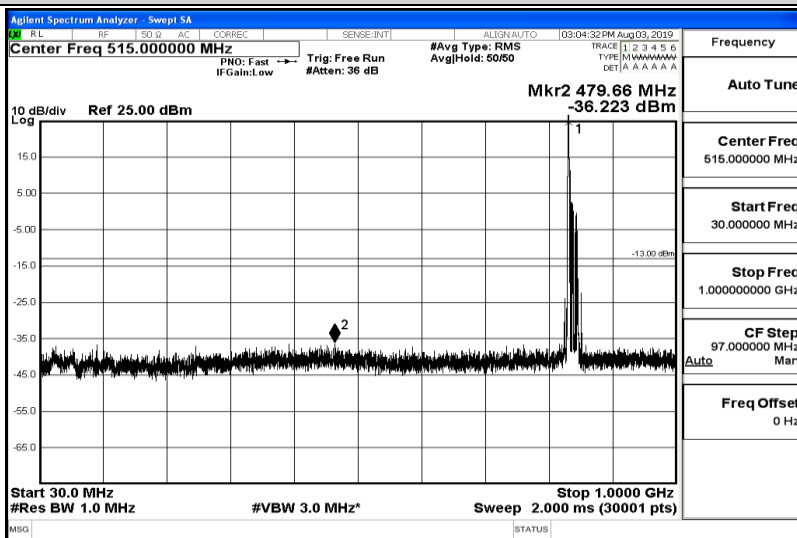

Band26-15MHz-QPSK-26965-Range3:30~1000MHz