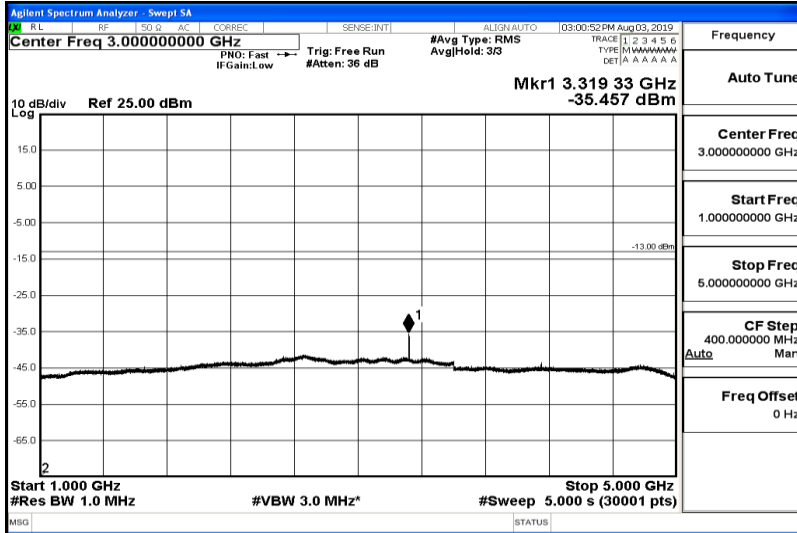

Band26-15MHz-QPSK-26915-Range4:1000~5000MHz

Frequency
Auto Tune
Center Freq 3.00000000 GHz
Start Freq 1.00000000 GHz
Stop Freq 5.00000000 GHz
CF Step 400.000000 MHz Auto
Freq Offset 0 Hz