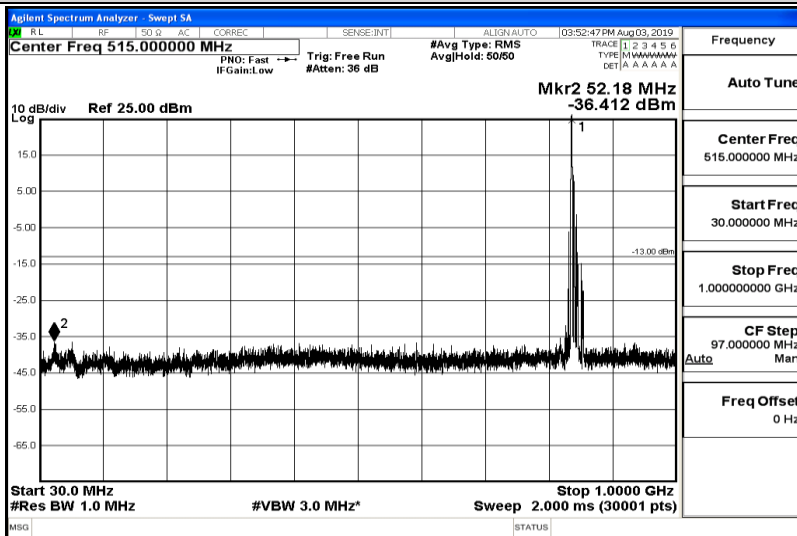

Band26-10MHz-16QAM-26990-Range3:30~1000MHz