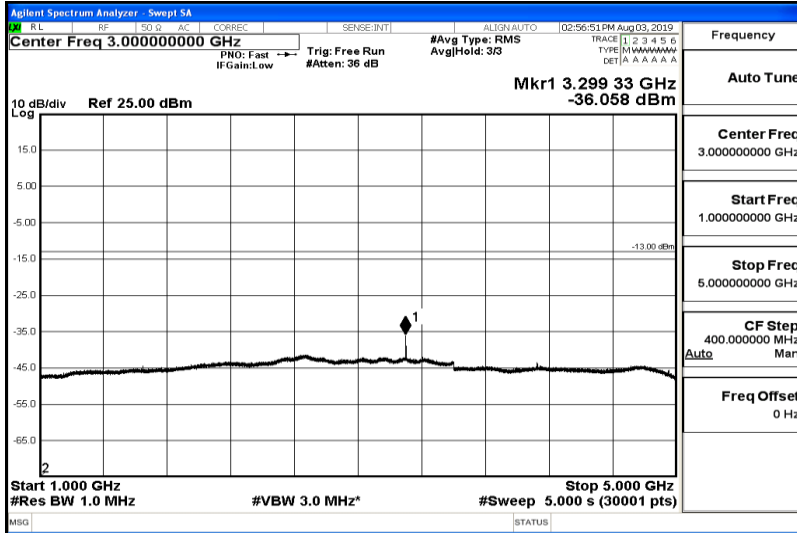

Band26-15MHz-QPSK-26865-Range4:1000~5000MHz