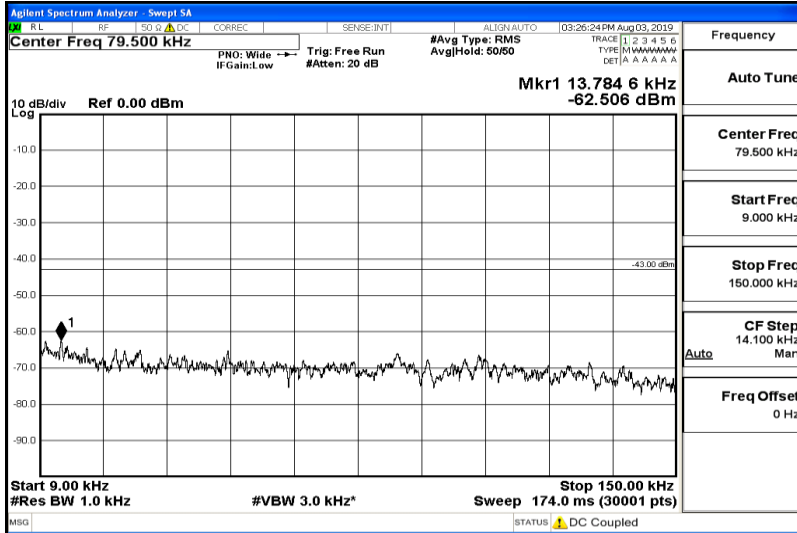

Band26-5MHz-16QAM-27015-Range1:0.009~0.15MHz