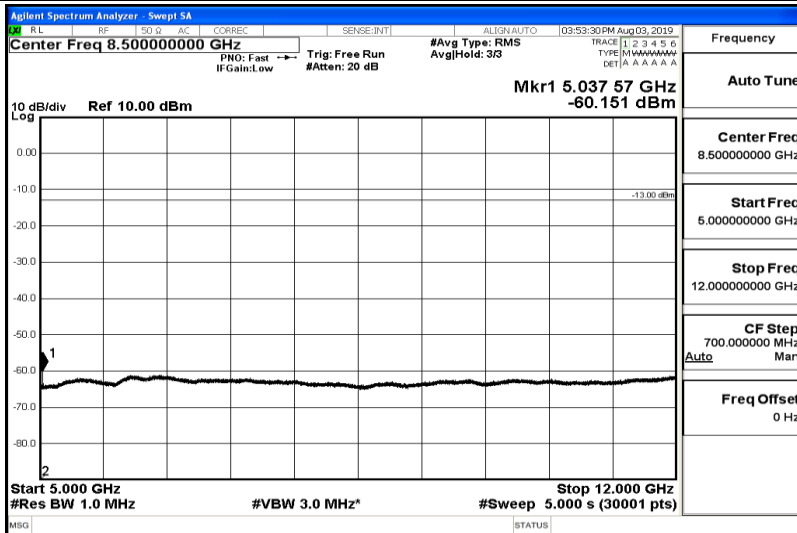

Band26-10MHz-16QAM-26990-Range5:5000~12000MHz

Frequency
Auto Tune
Center Freq 8.50000000 GHz
Start Freq 5.00000000 GHz
Stop Freq 12.00000000 GHz
CF Step 700.000000 MHz Auto
Freq Offset 0 Hz