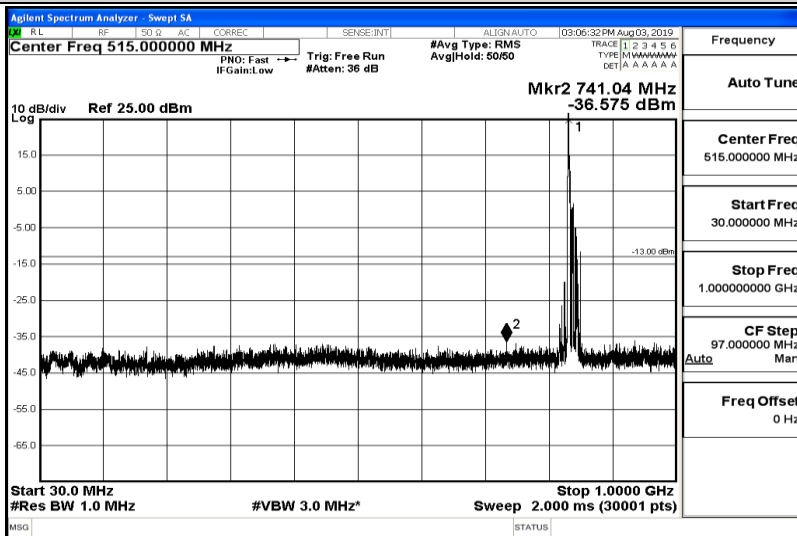

Band26-15MHz-16QAM-26915-Range6:12000~26500MHz

Band26-15MHz-16QAM-26965-Range1:0.009~0.15MHz

Band26-15MHz-16QAM-26965-Range2:0.15~30MHz

Band26-15MHz-16QAM-26965-Range3:30~1000MHz

Band26-15MHz-16QAM-26965-Range4:1000~5000MHz