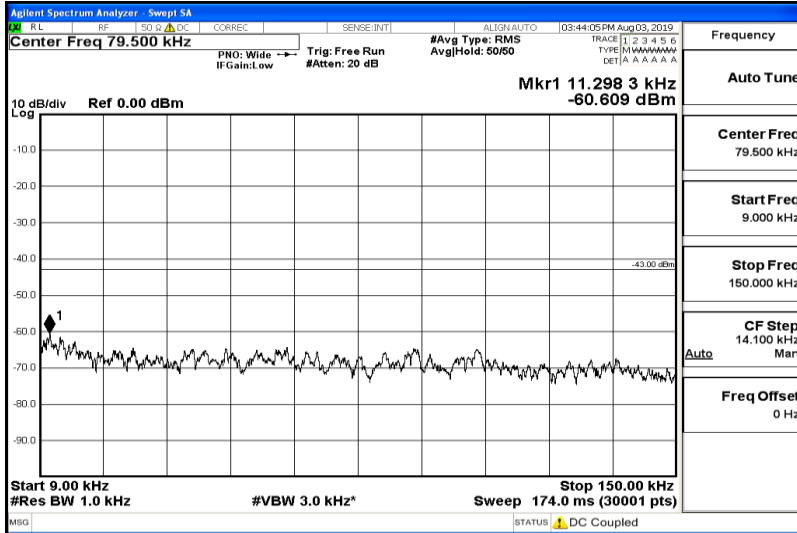

Band26-10MHz-16QAM-26840-Range1:0.009~0.15MHz