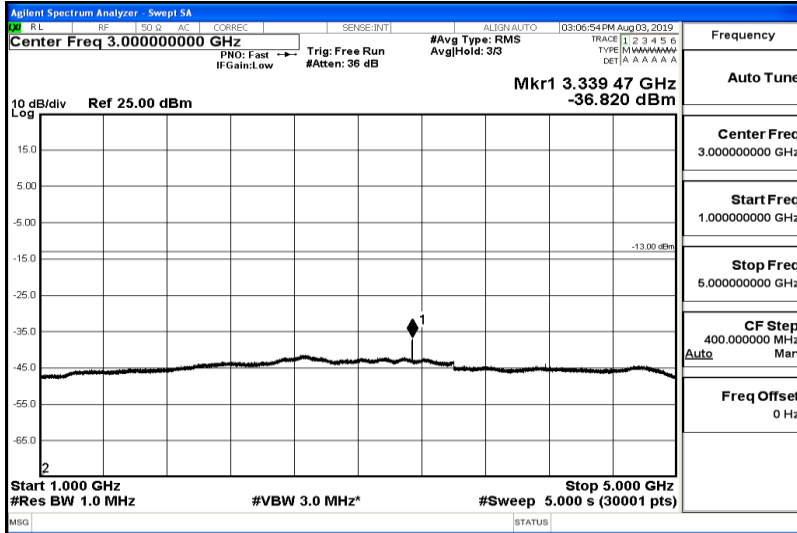

Band26-15MHz-16QAM-26915-Range6:12000~26500MHz

Band26-15MHz-16QAM-26965-Range1:0.009~0.15MHz

Band26-15MHz-16QAM-26965-Range2:0.15~30MHz

Band26-15MHz-16QAM-26965-Range3:30~1000MHz

Band26-15MHz-16QAM-26965-Range4:1000~5000MHz