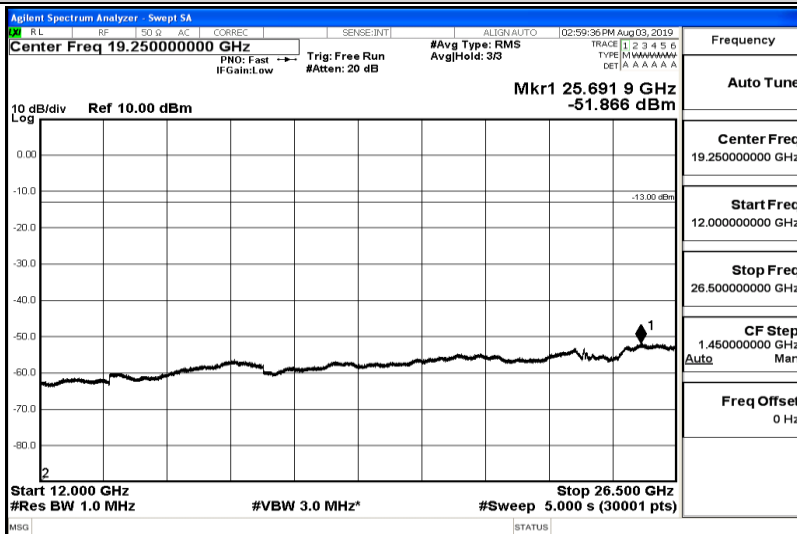

Band26-15MHz-16QAM-26865-Range6:12000~26500MHz