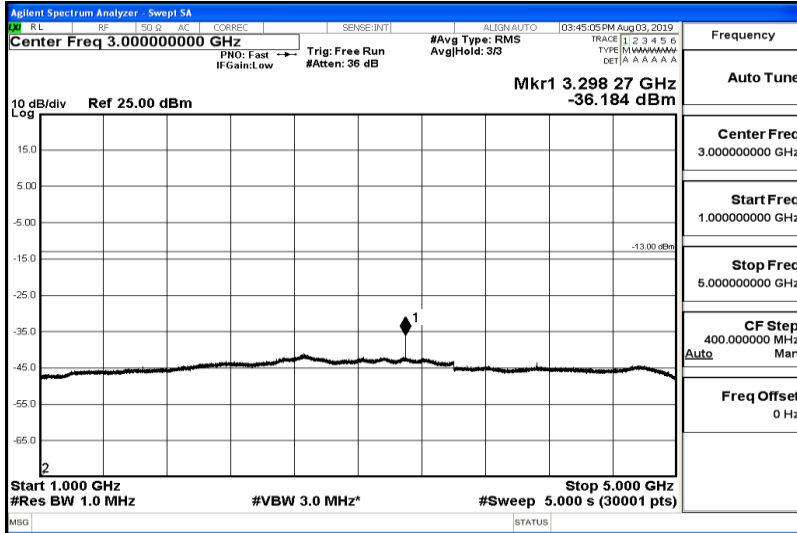

Band26-10MHz-16QAM-26840-Range4:1000~5000MHz