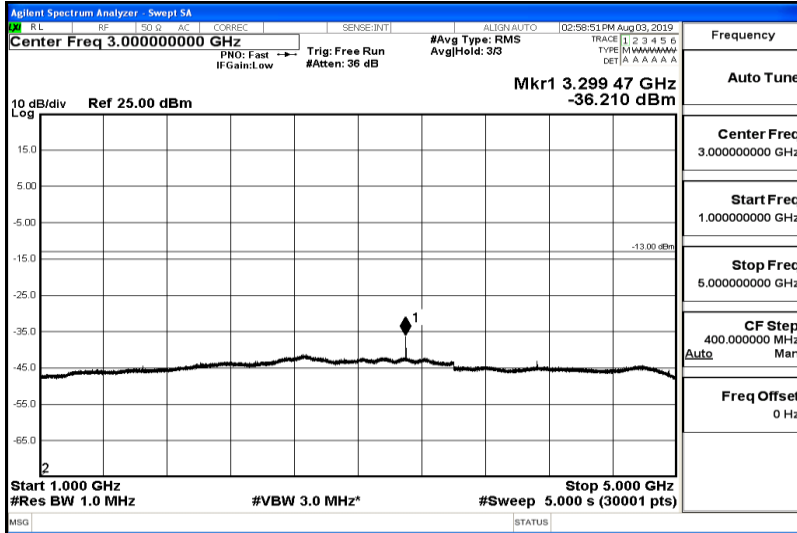

Band26-15MHz-QPSK-26965-Range6:12000~26500MHz

Band26-15MHz-16QAM-26865-Range1:0.009~0.15MHz

Band26-15MHz-16QAM-26865-Range2:0.15~30MHz

Band26-15MHz-16QAM-26865-Range3:30~1000MHz

Band26-15MHz-16QAM-26865-Range4:1000~5000MHz