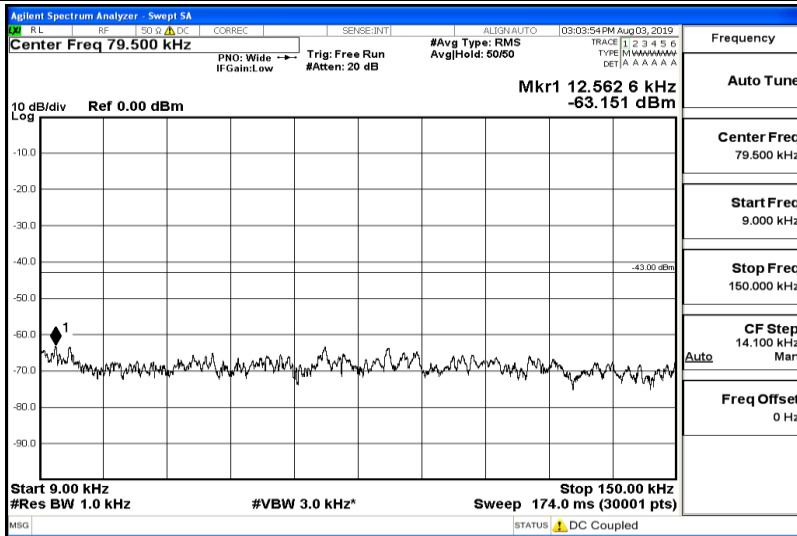

Band26-15MHz-QPSK-26965-Range1:0.009~0.15MHz