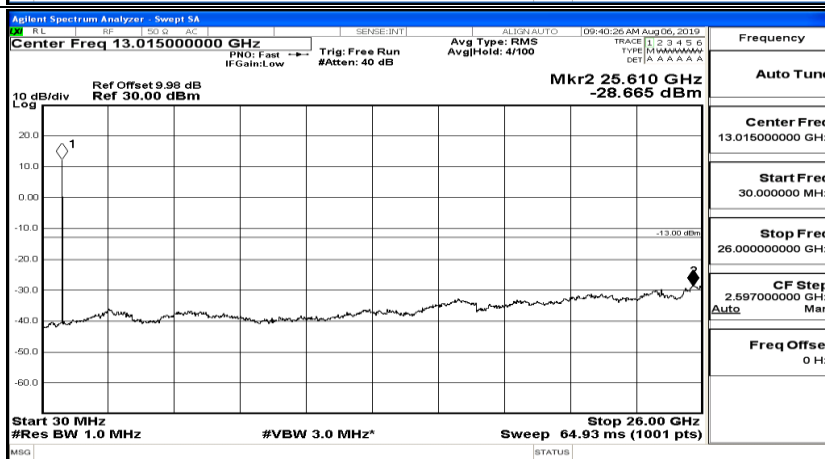

F.5 Conducted Spurious Emission

CSE Test Graph(s) (Channel Bandwidth: 1.4 MHz)_LCH_QPSK

CSE Test Graph(s) (Channel Bandwidth: 1.4 MHz)_MCH_QPSK

CSE Test Graph(s) (Channel Bandwidth: 1.4 MHz)_HCH_QPSK

CSE Test Graph(s) (Channel Bandwidth: 1.4 MHz)_LCH_16QAM

CSE Test Graph(s) (Channel Bandwidth: 1.4 MHz)_MCH_16QAM

CSE Test Graph(s) (Channel Bandwidth: 1.4 MHz)_HCH_16QAM

Frequency
Auto Tune
Center Freq 79.500 kHz
Start Freq 9.000 kHz
Stop Freq 150.000 kHz
CF Step 14.100 kHz Man
Freq Offset 0 Hz

Frequency
Auto Tune
Center Freq 15.075000 MHz
Start Freq 150.000 kHz
Stop Freq 30.000000 MHz
CF Step 2.985000 MHz Man
Freq Offset 0 Hz

Frequency
Auto Tune
Center Freq 13.015000000 GHz
Start Freq 30.000000 MHz
Stop Freq 26.000000000 GHz
CF Step 2.597000000 GHz Man
Freq Offset 0 Hz