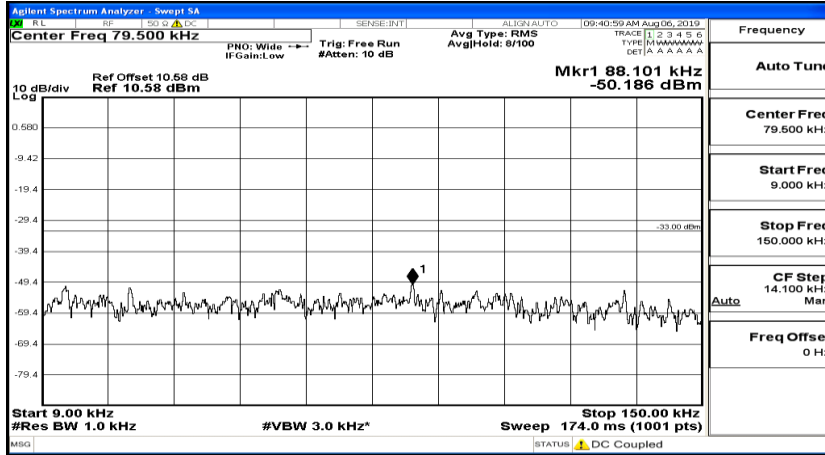

F.5 Conducted Spurious Emission

CSE Test Graph(s) (Channel Bandwidth: 1.4 MHz)_LCH_QPSK

CSE Test Graph(s) (Channel Bandwidth: 1.4 MHz)_MCH_QPSK

CSE Test Graph(s) (Channel Bandwidth: 1.4 MHz)_HCH_QPSK

CSE Test Graph(s) (Channel Bandwidth: 1.4 MHz)_LCH_16QAM

CSE Test Graph(s) (Channel Bandwidth: 1.4 MHz)_MCH_16QAM

CSE Test Graph(s) (Channel Bandwidth: 1.4 MHz)_HCH_16QAM

Frequency
Auto Tune
Center Freq 79.500 kHz
Start Freq 9.000 kHz
Stop Freq 150.000 kHz
CF Step 14.100 kHz Man
Freq Offset 0 Hz

Frequency
Auto Tune
Center Freq 15.075000 MHz
Start Freq 150.000 kHz
Stop Freq 30.000000 MHz
CF Step 2.985000 MHz Man
Freq Offset 0 Hz

Frequency
Auto Tune
Center Freq 13.015000000 GHz
Start Freq 30.000000 MHz
Stop Freq 26.000000000 GHz
CF Step 2.597000000 GHz Man
Freq Offset 0 Hz