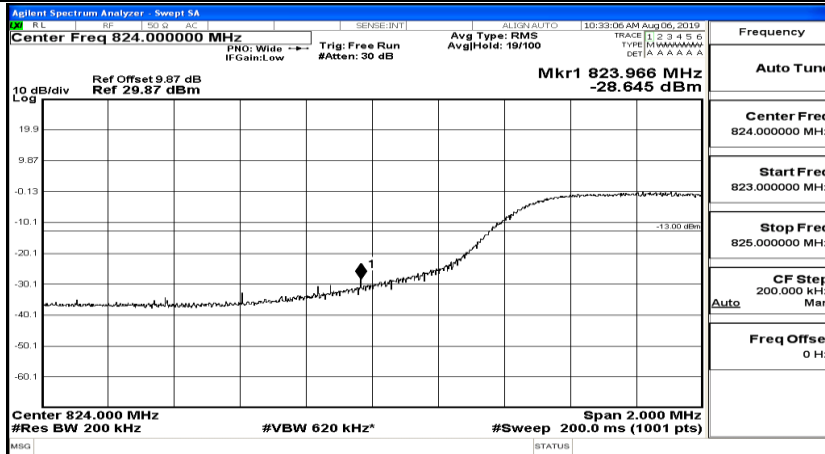

Band Edge Test Graph(s) (Channel Bandwidth: 10 MHz)_LCH_QPSK

Band Edge Test Graph(s) (Channel Bandwidth: 10 MHz)_HCH_QPSK

Band Edge Test Graph(s) (Channel Bandwidth: 10 MHz)_LCH_16QAM

Band Edge Test Graph(s) (Channel Bandwidth: 10 MHz)_HCH_16QAM

F.5 Conducted Spurious Emission

CSE Test Graph(s) (Channel Bandwidth: 1.4 MHz)_LCH_QPSK

CSE Test Graph(s) (Channel Bandwidth: 1.4 MHz)_MCH_QPSK

CSE Test Graph(s) (Channel Bandwidth: 1.4 MHz)_HCH_QPSK

CSE Test Graph(s) (Channel Bandwidth: 1.4 MHz)_LCH_16QAM

CSE Test Graph(s) (Channel Bandwidth: 1.4 MHz)_MCH_16QAM

CSE Test Graph(s) (Channel Bandwidth: 1.4 MHz)_HCH_16QAM

Frequency
Auto Tune
Center Freq 79.500 kHz
Start Freq 9.000 kHz
Stop Freq 150.000 kHz
CF Step 14.100 kHz Man
Freq Offset 0 Hz