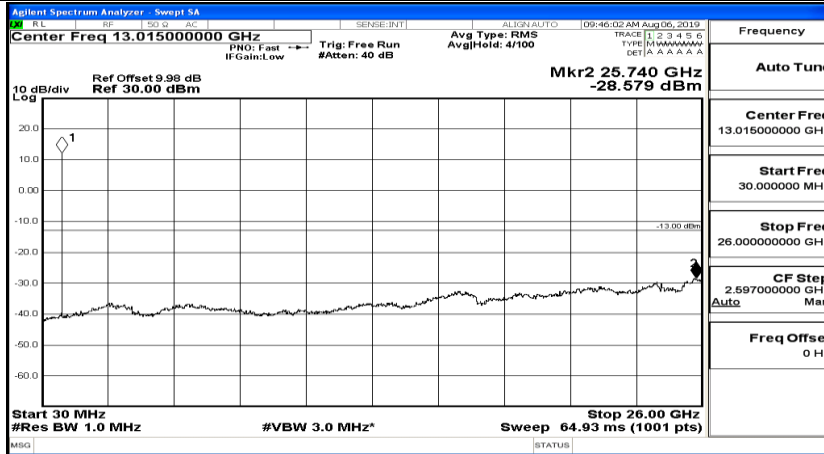

CSE Test Graph(s) (Channel Bandwidth: 5 MHz)_LCH_QPSK