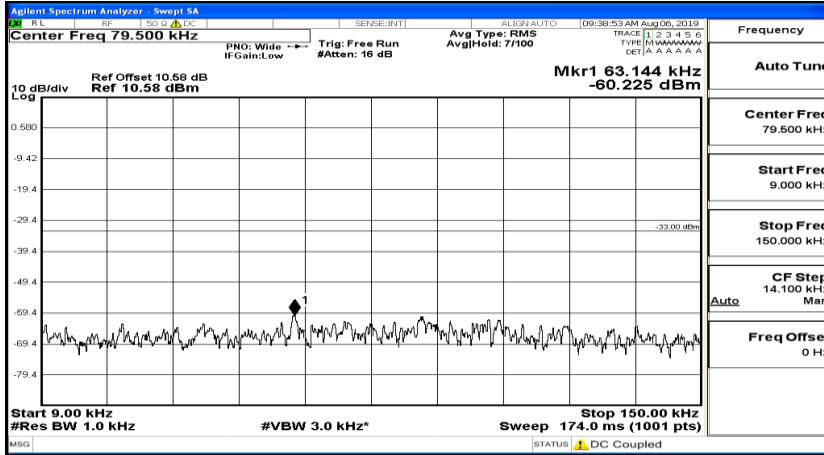

Band Edge Test Graph(s) (Channel Bandwidth: 10 MHz)_LCH_QPSK

Band Edge Test Graph(s) (Channel Bandwidth: 10 MHz)_HCH_QPSK

Band Edge Test Graph(s) (Channel Bandwidth: 10 MHz)_LCH_16QAM

Band Edge Test Graph(s) (Channel Bandwidth: 10 MHz)_HCH_16QAM

F.5 Conducted Spurious Emission

CSE Test Graph(s) (Channel Bandwidth: 1.4 MHz)_LCH_QPSK

CSE Test Graph(s) (Channel Bandwidth: 1.4 MHz)_MCH_QPSK

CSE Test Graph(s) (Channel Bandwidth: 1.4 MHz)_HCH_QPSK

CSE Test Graph(s) (Channel Bandwidth: 1.4 MHz)_LCH_16QAM