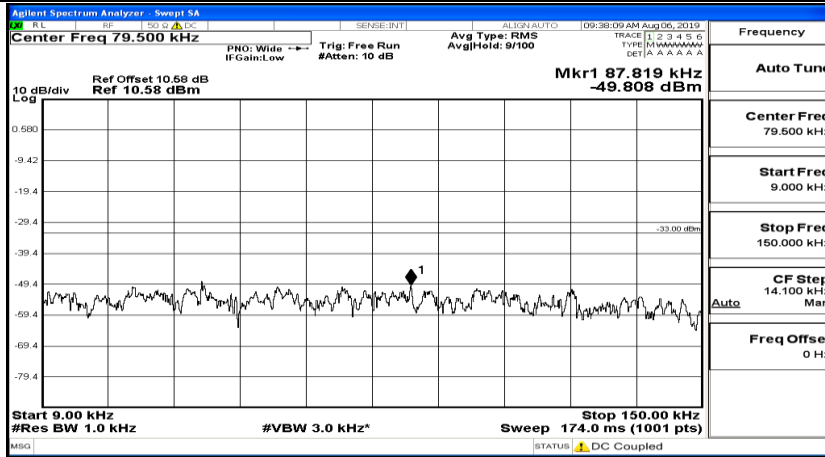

F.5 Conducted Spurious Emission

CSE Test Graph(s) (Channel Bandwidth: 1.4 MHz)_LCH_QPSK

CSE Test Graph(s) (Channel Bandwidth: 1.4 MHz)_MCH_QPSK

CSE Test Graph(s) (Channel Bandwidth: 1.4 MHz)_HCH_QPSK

CSE Test Graph(s) (Channel Bandwidth: 1.4 MHz)_LCH_16QAM

CSE Test Graph(s) (Channel Bandwidth: 1.4 MHz)_MCH_16QAM

CSE Test Graph(s) (Channel Bandwidth: 1.4 MHz)_HCH_16QAM

Frequency
Auto Tune
Center Freq 79.500 kHz
Start Freq 9.000 kHz
Stop Freq 150.000 kHz
CF Step 14.100 kHz Man
Freq Offset 0 Hz

Frequency
Auto Tune
Center Freq 15.075000 MHz
Start Freq 150.000 kHz
Stop Freq 30.000000 MHz
CF Step 2.985000 MHz Man
Freq Offset 0 Hz

Frequency
Auto Tune
Center Freq 13.015000000 GHz
Start Freq 30.000000 MHz
Stop Freq 26.000000000 GHz
CF Step 2.597000000 GHz Man
Freq Offset 0 Hz