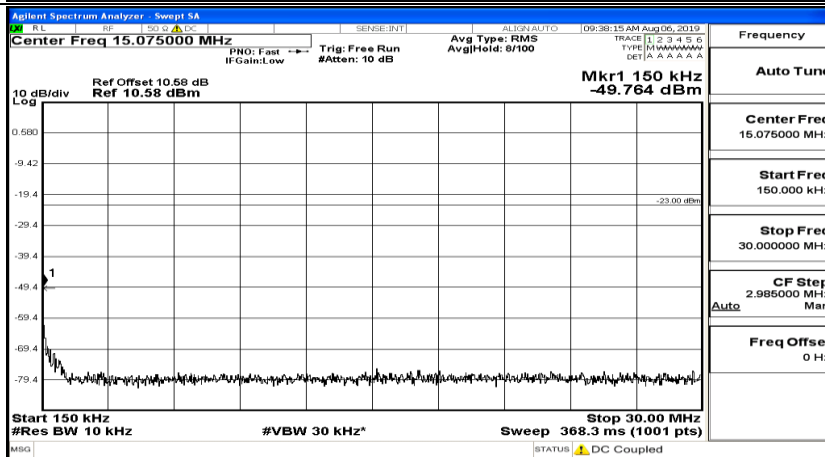

F.5 Conducted Spurious Emission

CSE Test Graph(s) (Channel Bandwidth: 1.4 MHz)_LCH_QPSK

CSE Test Graph(s) (Channel Bandwidth: 1.4 MHz)_MCH_QPSK

CSE Test Graph(s) (Channel Bandwidth: 1.4 MHz)_HCH_QPSK

CSE Test Graph(s) (Channel Bandwidth: 1.4 MHz)_LCH_16QAM

CSE Test Graph(s) (Channel Bandwidth: 1.4 MHz)_MCH_16QAM

CSE Test Graph(s) (Channel Bandwidth: 1.4 MHz)_HCH_16QAM

Frequency
Auto Tune
Center Freq 79.500 kHz
Start Freq 9.000 kHz
Stop Freq 150.000 kHz
CF Step 14.100 kHz Man
Freq Offset 0 Hz