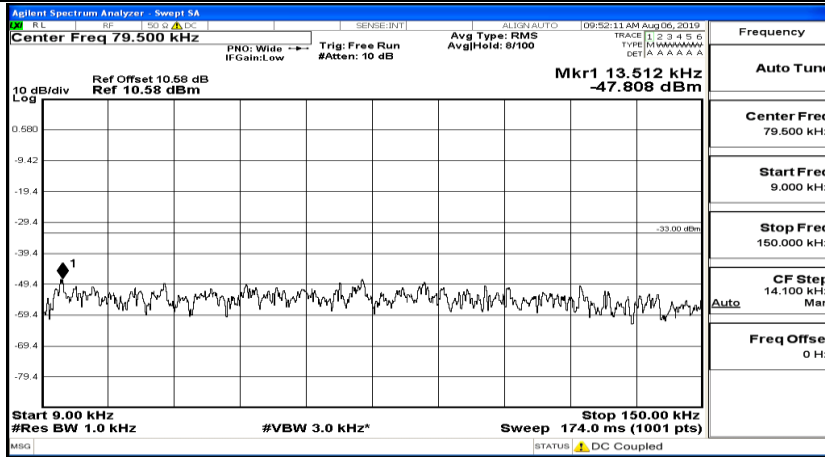

CSE Test Graph(s) (Channel Bandwidth: 10 MHz)_MCH_16QAM