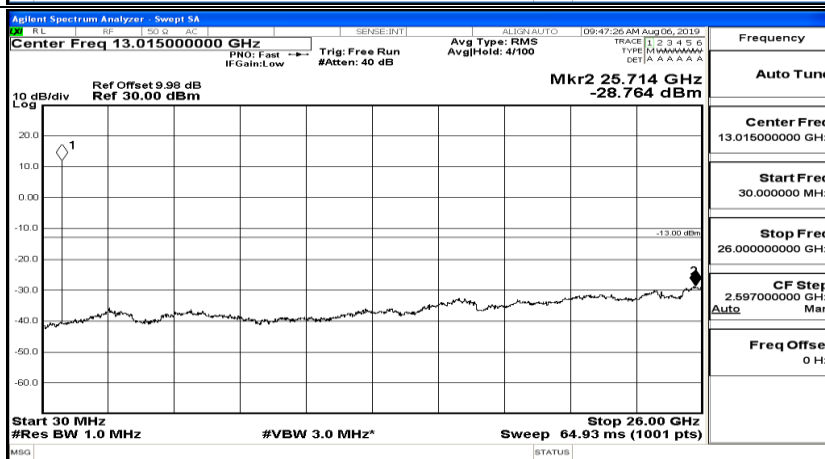

CSE Test Graph(s) (Channel Bandwidth: 3 MHz)_MCH_16QAM

CSE Test Graph(s) (Channel Bandwidth: 3 MHz) _HCH_16QAM

CSE Test Graph(s) (Channel Bandwidth: 5 MHz)_LCH_QPSK

CSE Test Graph(s) (Channel Bandwidth: 5 MHz)_MCH_QPSK