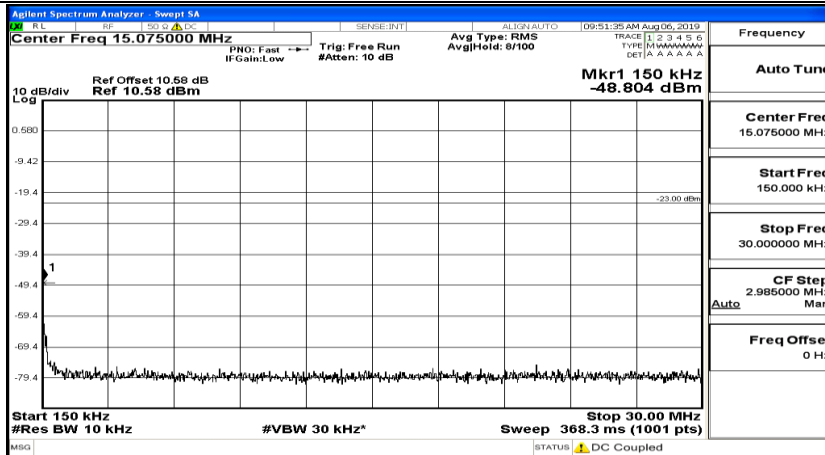

CSE Test Graph(s) (Channel Bandwidth: 10 MHz)_MCH_QPSK