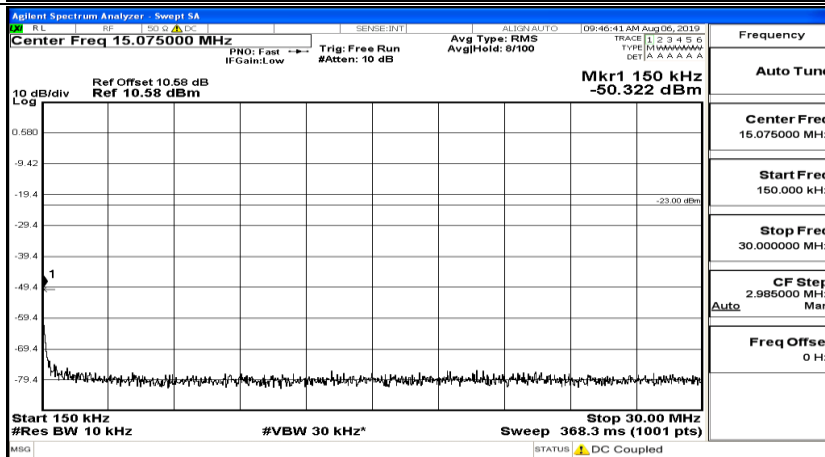

CSE Test Graph(s) (Channel Bandwidth: 5 MHz)_LCH_16QAM