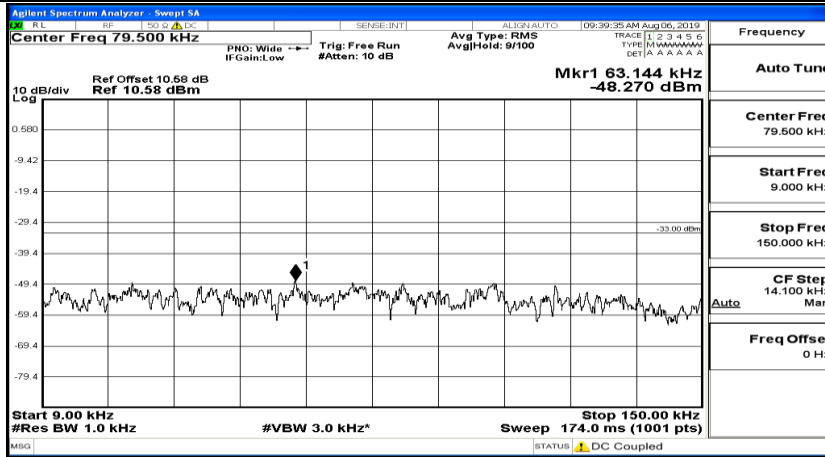

F.5 Conducted Spurious Emission

CSE Test Graph(s) (Channel Bandwidth: 1.4 MHz)_LCH_QPSK

CSE Test Graph(s) (Channel Bandwidth: 1.4 MHz)_MCH_QPSK

CSE Test Graph(s) (Channel Bandwidth: 1.4 MHz)_HCH_QPSK

CSE Test Graph(s) (Channel Bandwidth: 1.4 MHz)_LCH_16QAM

CSE Test Graph(s) (Channel Bandwidth: 1.4 MHz)_MCH_16QAM

CSE Test Graph(s) (Channel Bandwidth: 1.4 MHz)_HCH_16QAM

Frequency
Auto Tune
Center Freq 79.500 kHz
Start Freq 9.000 kHz
Stop Freq 150.000 kHz
CF Step 14.100 kHz Man
Freq Offset 0 Hz