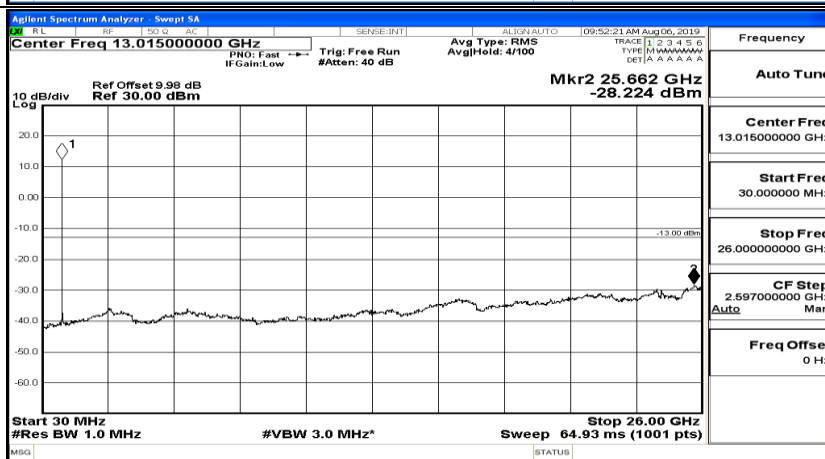

CSE Test Graph(s) (Channel Bandwidth: 10 MHz) LCH_QPSK

CSE Test Graph(s) (Channel Bandwidth: 10 MHz)_MCH_QPSK

CSE Test Graph(s) (Channel Bandwidth: 10 MHz)_HCH_QPSK

CSE Test Graph(s) (Channel Bandwidth: 10 MHz)_LCH_16QAM

CSE Test Graph(s) (Channel Bandwidth: 10 MHz)_MCH_16QAM

CSE Test Graph(s) (Channel Bandwidth: 10 MHz)_HCH_16QAM