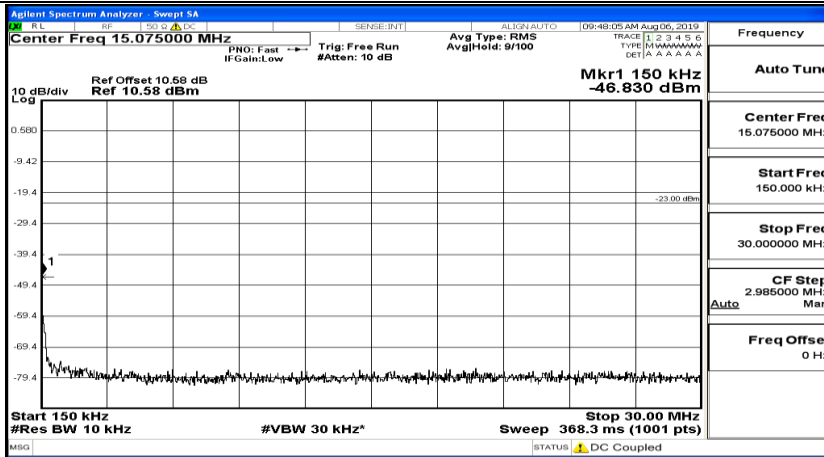

CSE Test Graph(s) (Channel Bandwidth: 5 MHz)_MCH_16QAM