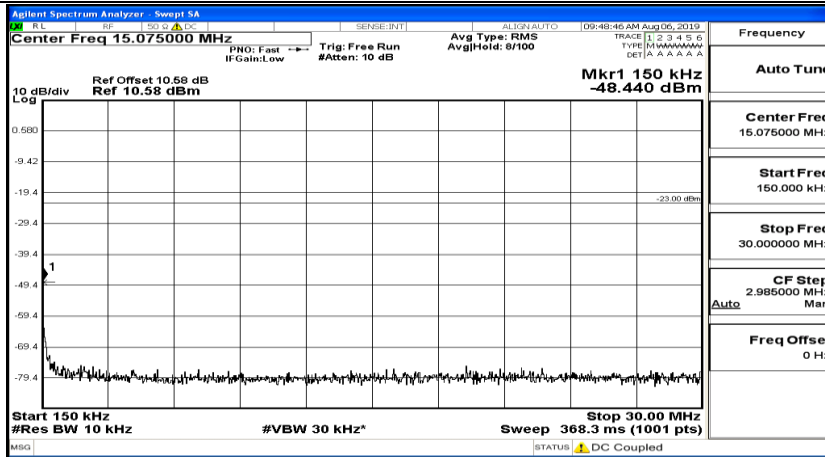

CSE Test Graph(s) (Channel Bandwidth: 5 MHz)_HCH_QPSK