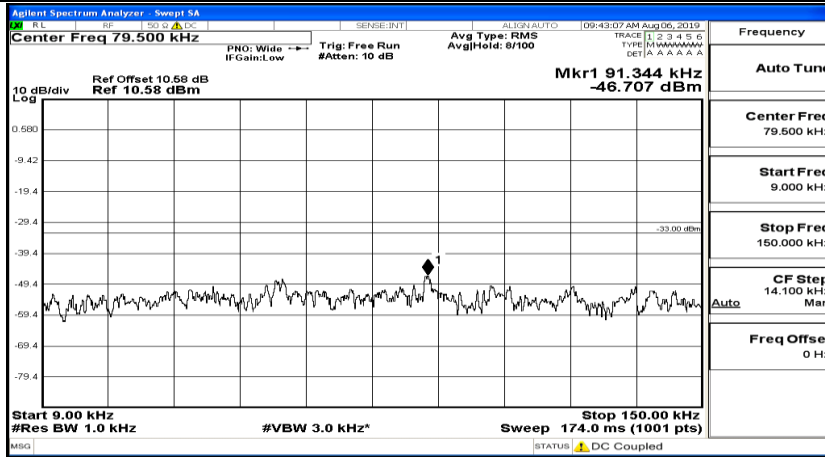

CSE Test Graph(s) (Channel Bandwidth: 3 MHz)_MCH_QPSK