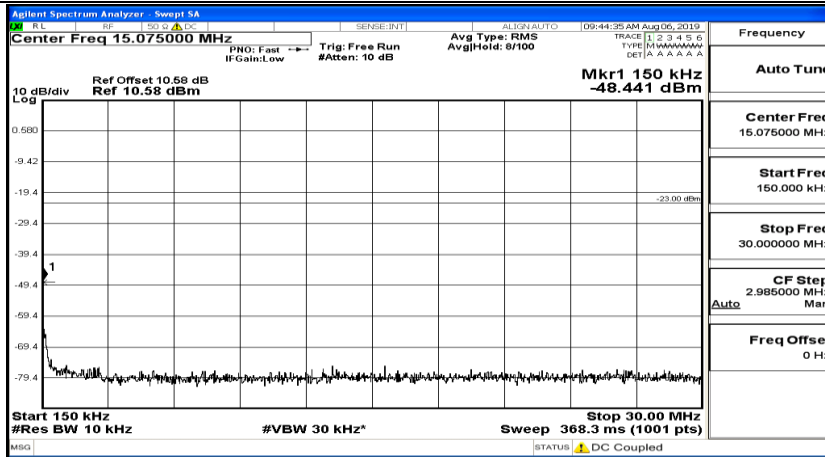

CSE Test Graph(s) (Channel Bandwidth: 3 MHz)_HCH_QPSK