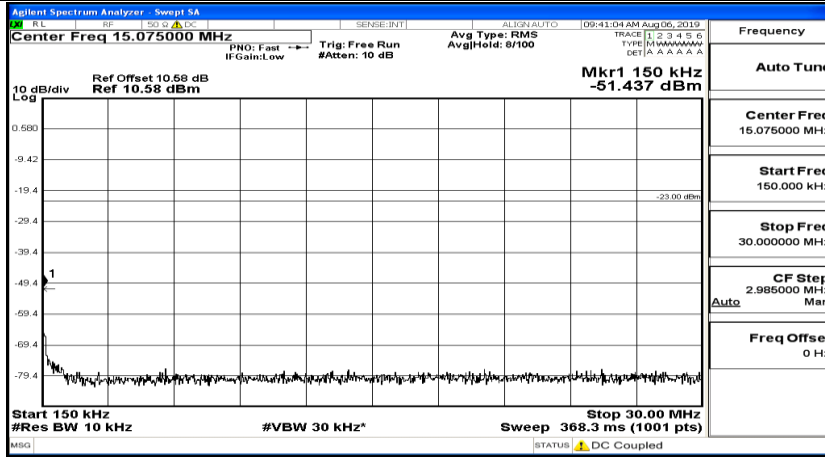

F.5 Conducted Spurious Emission

CSE Test Graph(s) (Channel Bandwidth: 1.4 MHz)_LCH_QPSK

CSE Test Graph(s) (Channel Bandwidth: 1.4 MHz)_MCH_QPSK

CSE Test Graph(s) (Channel Bandwidth: 1.4 MHz)_HCH_QPSK

CSE Test Graph(s) (Channel Bandwidth: 1.4 MHz)_LCH_16QAM

CSE Test Graph(s) (Channel Bandwidth: 1.4 MHz)_MCH_16QAM

CSE Test Graph(s) (Channel Bandwidth: 1.4 MHz)_HCH_16QAM

Frequency
Auto Tune
Center Freq 79.500 kHz
Start Freq 9.000 kHz
Stop Freq 150.000 kHz
CF Step 14.100 kHz Man
Freq Offset 0 Hz