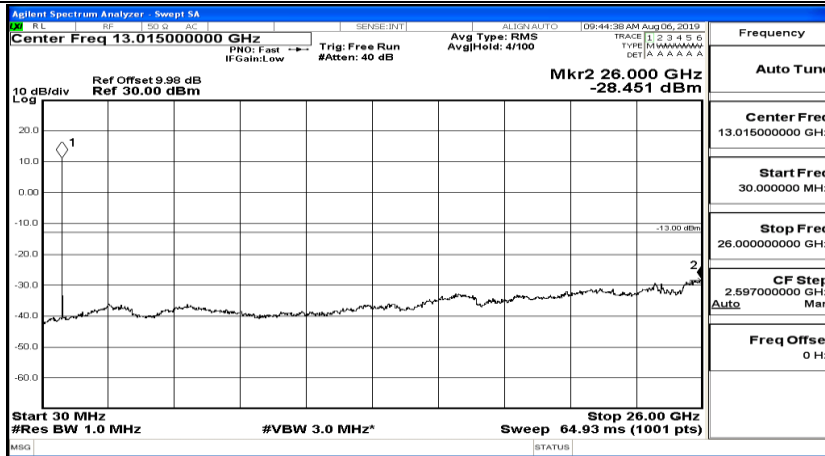

CSE Test Graph(s) (Channel Bandwidth: 3 MHz)_HCH_QPSK