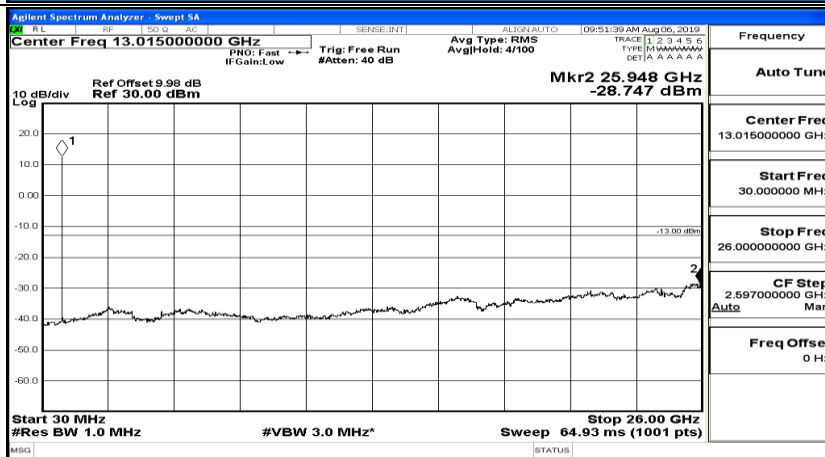

CSE Test Graph(s) (Channel Bandwidth: 10 MHz)_MCH_QPSK