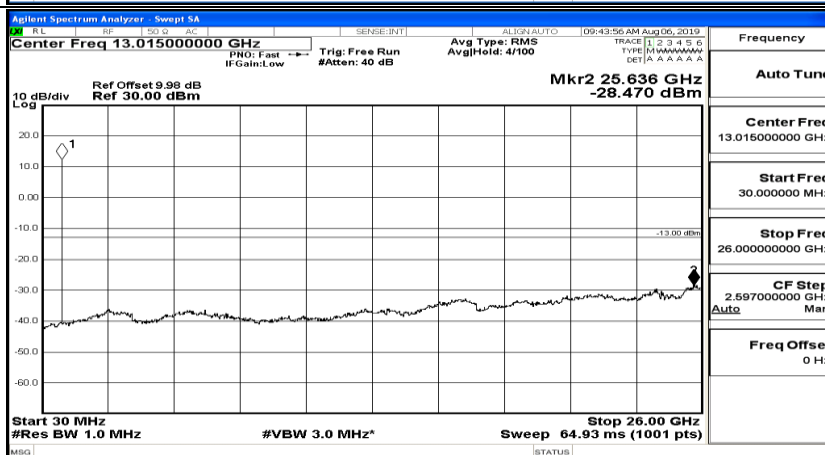

CSE Test Graph(s) (Channel Bandwidth: 3 MHz)_MCH_16QAM