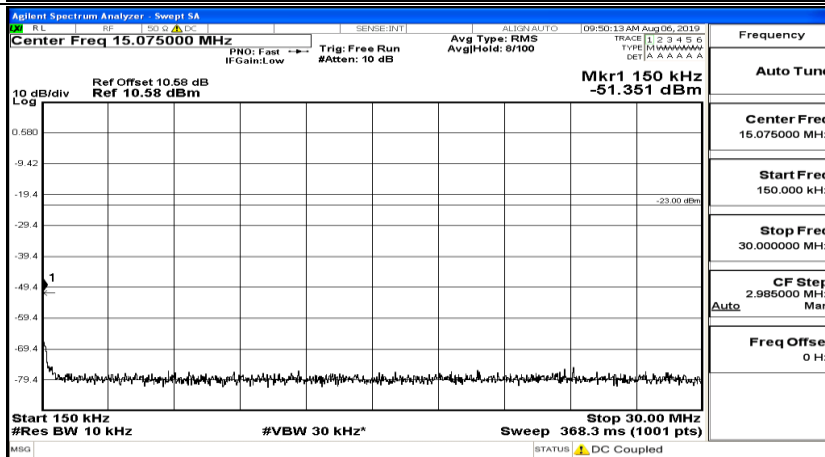

CSE Test Graph(s) (Channel Bandwidth: 10 MHz) LCH_QPSK