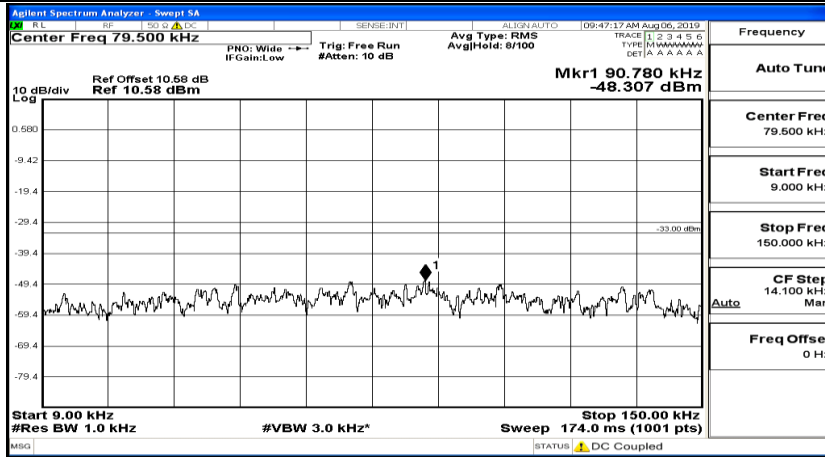

CSE Test Graph(s) (Channel Bandwidth: 3 MHz)_MCH_16QAM

CSE Test Graph(s) (Channel Bandwidth: 3 MHz) _HCH_16QAM

CSE Test Graph(s) (Channel Bandwidth: 5 MHz)_LCH_QPSK

CSE Test Graph(s) (Channel Bandwidth: 5 MHz)_MCH_QPSK