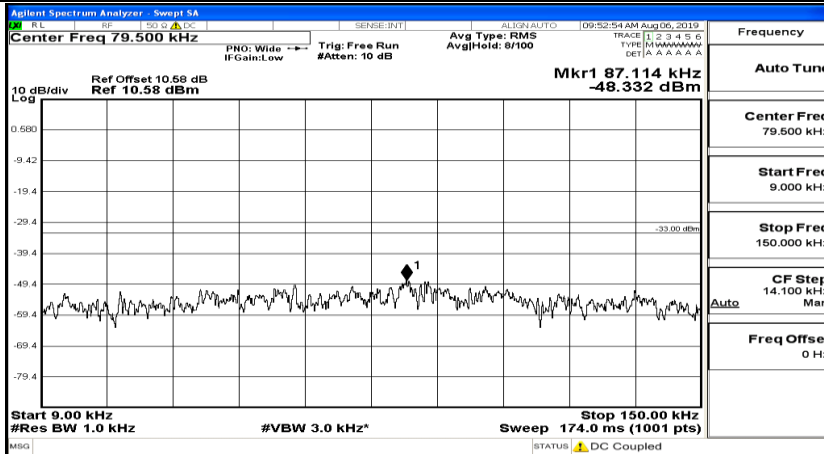

CSE Test Graph(s) (Channel Bandwidth: 10 MHz)_HCH_QPSK