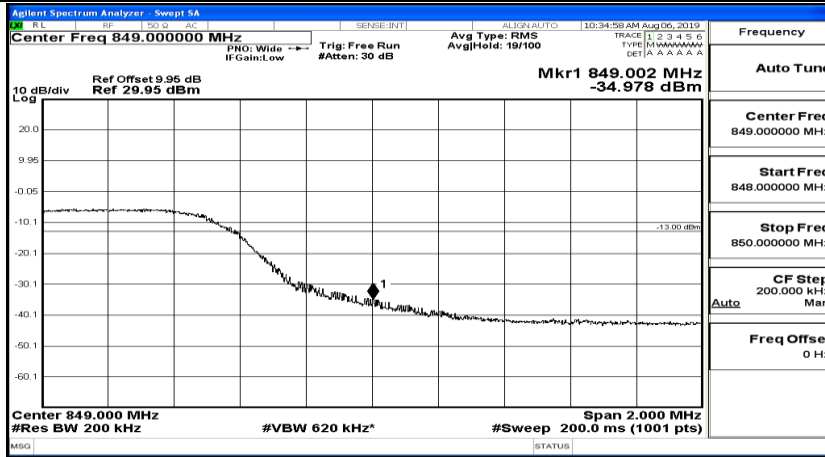

Band Edge Test Graph(s) (Channel Bandwidth: 10 MHz)_LCH_QPSK

Band Edge Test Graph(s) (Channel Bandwidth: 10 MHz)_HCH_QPSK

Band Edge Test Graph(s) (Channel Bandwidth: 10 MHz)_LCH_16QAM

Band Edge Test Graph(s) (Channel Bandwidth: 10 MHz)_HCH_16QAM

F.5 Conducted Spurious Emission

CSE Test Graph(s) (Channel Bandwidth: 1.4 MHz)_LCH_QPSK

CSE Test Graph(s) (Channel Bandwidth: 1.4 MHz)_MCH_QPSK

CSE Test Graph(s) (Channel Bandwidth: 1.4 MHz)_HCH_QPSK

CSE Test Graph(s) (Channel Bandwidth: 1.4 MHz)_LCH_16QAM

CSE Test Graph(s) (Channel Bandwidth: 1.4 MHz)_MCH_16QAM

CSE Test Graph(s) (Channel Bandwidth: 1.4 MHz)_HCH_16QAM

Frequency
Auto Tune
Center Freq 79.500 kHz
Start Freq 9.000 kHz
Stop Freq 150.000 kHz
CF Step 14.100 kHz Man
Freq Offset 0 Hz

Frequency
Auto Tune
Center Freq 15.075000 MHz
Start Freq 150.000 kHz
Stop Freq 30.000000 MHz
CF Step 2.985000 MHz Man
Freq Offset 0 Hz

Frequency
Auto Tune
Center Freq 13.015000000 GHz
Start Freq 30.000000 MHz
Stop Freq 26.000000000 GHz
CF Step 2.597000000 GHz Man
Freq Offset 0 Hz