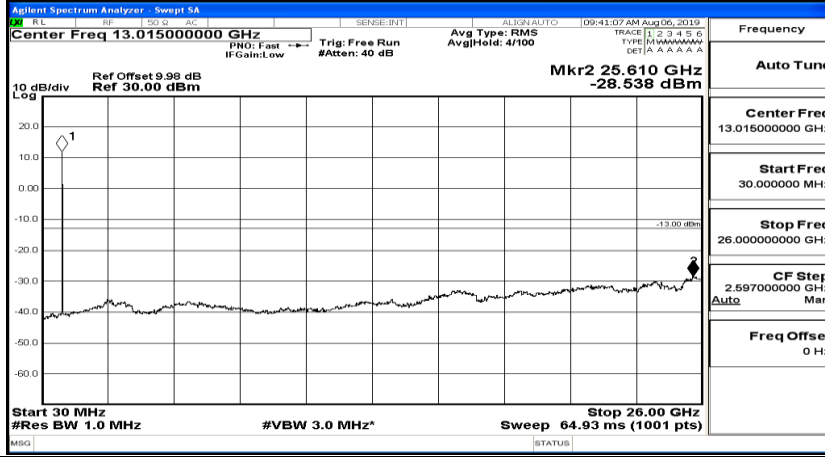

CSE Test Graph(s) (Channel Bandwidth: 1.4 MHz)_MCH_16QAM

CSE Test Graph(s) (Channel Bandwidth: 1.4 MHz)_HCH_16QAM

Frequency
Auto Tune
Center Freq 79.500 kHz
Start Freq 9.000 kHz
Stop Freq 150.000 kHz
CF Step 14.100 kHz Man
Freq Offset 0 Hz

Frequency
Auto Tune
Center Freq 15.075000 MHz
Start Freq 150.000 kHz
Stop Freq 30.000000 MHz
CF Step 2.985000 MHz Man
Freq Offset 0 Hz

Frequency
Auto Tune
Center Freq 13.015000000 GHz
Start Freq 30.000000 MHz
Stop Freq 26.000000000 GHz
CF Step 2.597000000 GHz Man
Freq Offset 0 Hz