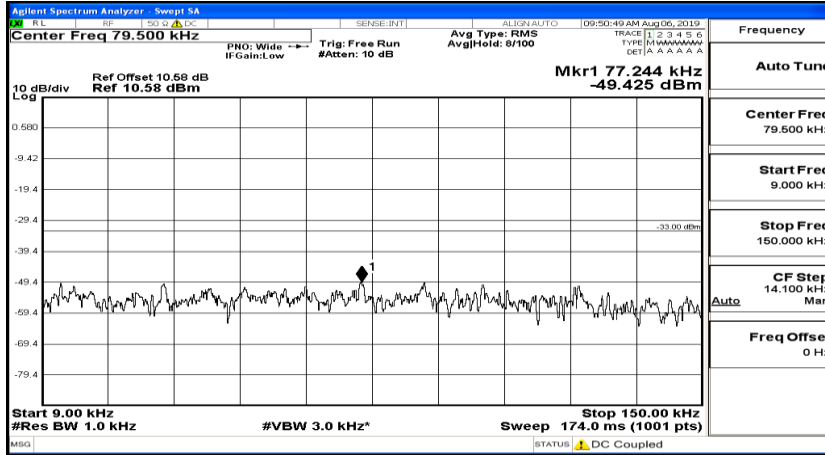

CSE Test Graph(s) (Channel Bandwidth: 10 MHz) LCH_QPSK

CSE Test Graph(s) (Channel Bandwidth: 10 MHz)_MCH_QPSK

CSE Test Graph(s) (Channel Bandwidth: 10 MHz)_HCH_QPSK

CSE Test Graph(s) (Channel Bandwidth: 10 MHz)_LCH_16QAM