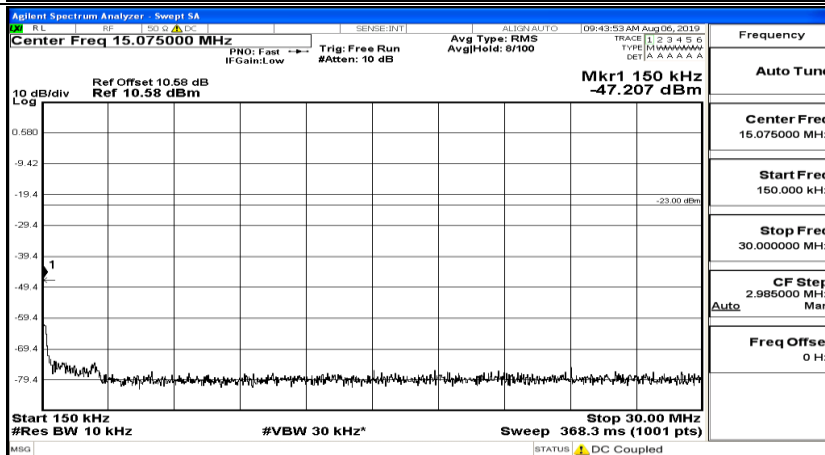

CSE Test Graph(s) (Channel Bandwidth: 3 MHz)_MCH_16QAM