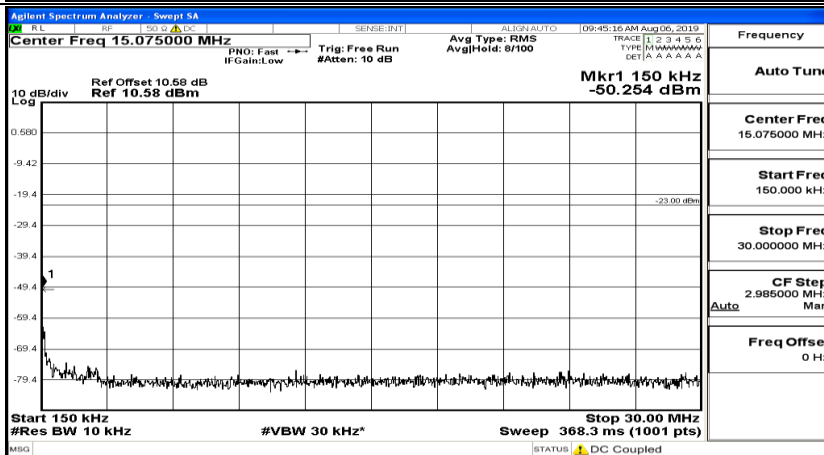

CSE Test Graph(s) (Channel Bandwidth: 3 MHz) _HCH_16QAM