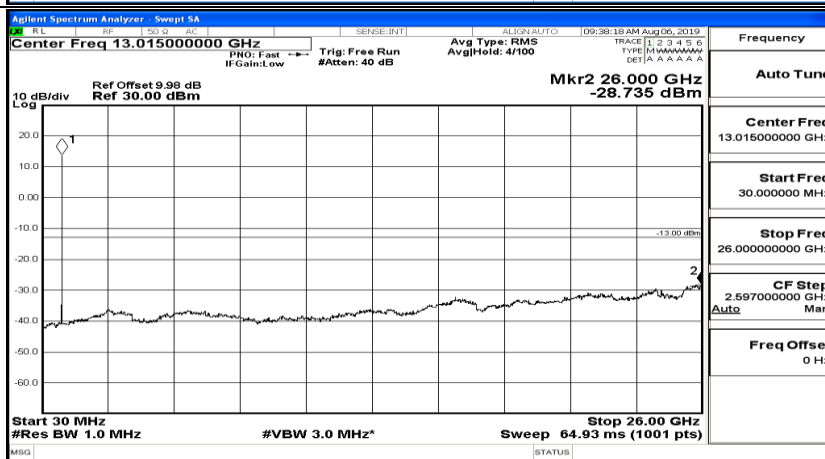

F.5 Conducted Spurious Emission

CSE Test Graph(s) (Channel Bandwidth: 1.4 MHz)_LCH_QPSK

CSE Test Graph(s) (Channel Bandwidth: 1.4 MHz)_MCH_QPSK

CSE Test Graph(s) (Channel Bandwidth: 1.4 MHz)_HCH_QPSK

CSE Test Graph(s) (Channel Bandwidth: 1.4 MHz)_LCH_16QAM

CSE Test Graph(s) (Channel Bandwidth: 1.4 MHz)_MCH_16QAM

CSE Test Graph(s) (Channel Bandwidth: 1.4 MHz)_HCH_16QAM

Frequency
Auto Tune
Center Freq 79.500 kHz
Start Freq 9.000 kHz
Stop Freq 150.000 kHz
CF Step 14.100 kHz Man
Freq Offset 0 Hz

Frequency
Auto Tune
Center Freq 15.075000 MHz
Start Freq 150.000 kHz
Stop Freq 30.000000 MHz
CF Step 2.985000 MHz Man
Freq Offset 0 Hz

Frequency
Auto Tune
Center Freq 13.015000000 GHz
Start Freq 30.000000 MHz
Stop Freq 26.000000000 GHz
CF Step 2.597000000 GHz Man
Freq Offset 0 Hz