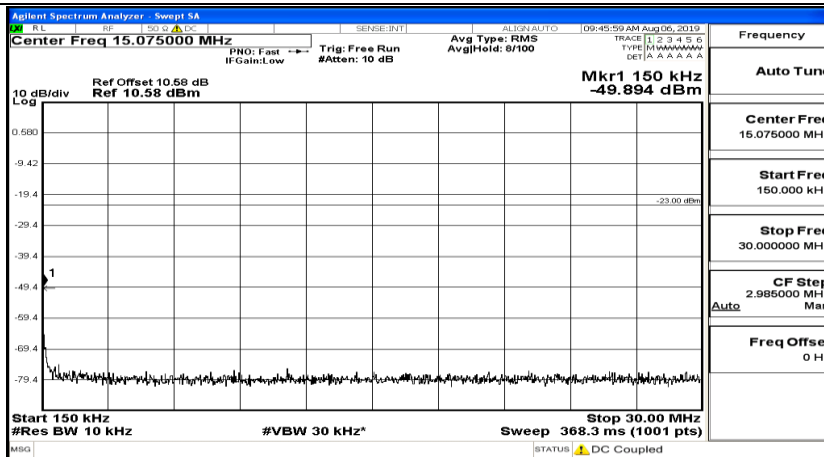

CSE Test Graph(s) (Channel Bandwidth: 5 MHz)_LCH_QPSK