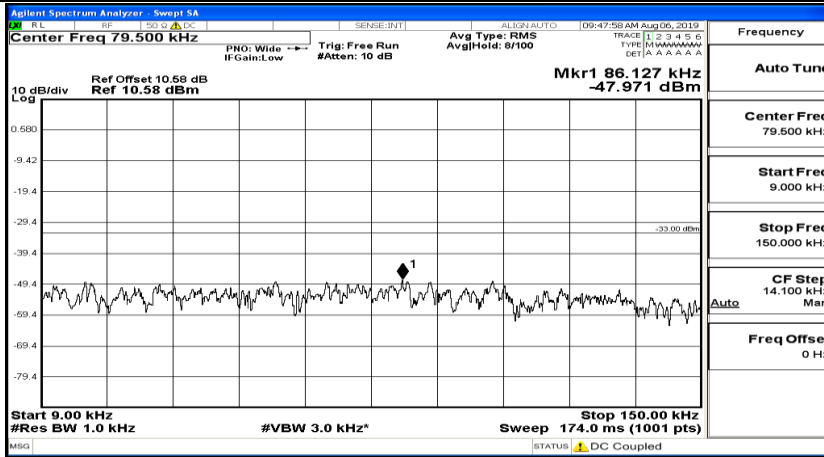

CSE Test Graph(s) (Channel Bandwidth: 5 MHz)_MCH_16QAM