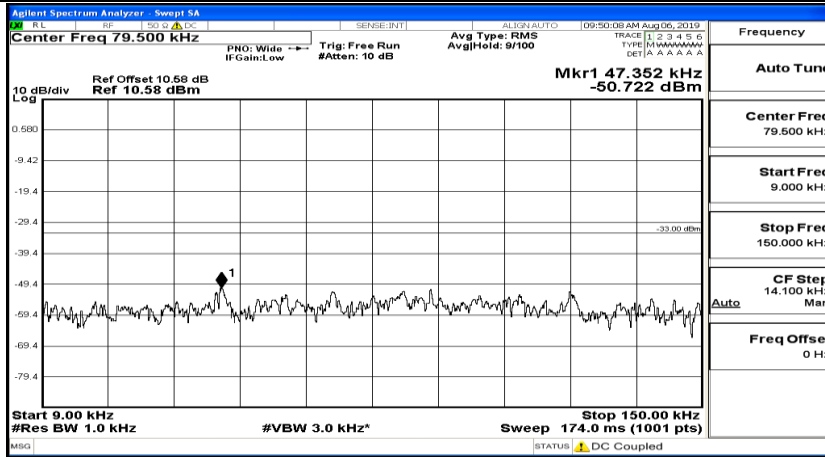

CSE Test Graph(s) (Channel Bandwidth: 10 MHz) LCH_QPSK