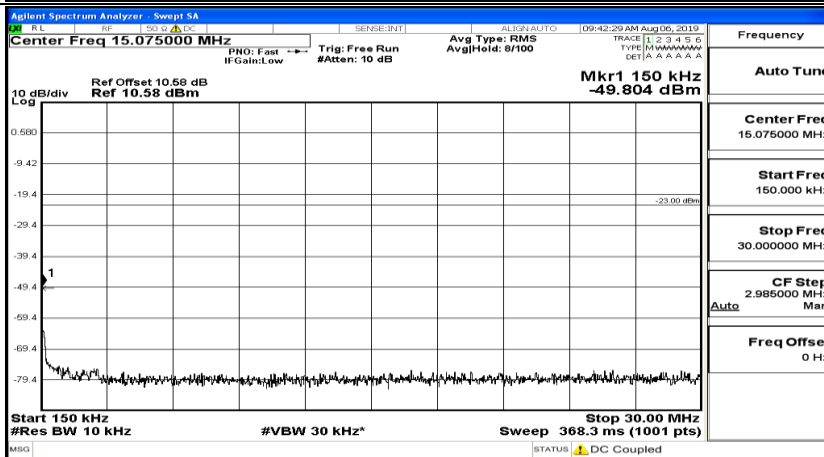

CSE Test Graph(s) (Channel Bandwidth: 3 MHz)_LCH_QPSK

CSE Test Graph(s) (Channel Bandwidth: 3 MHz)_MCH_QPSK

CSE Test Graph(s) (Channel Bandwidth: 3 MHz)_HCH_QPSK

CSE Test Graph(s) (Channel Bandwidth: 3 MHz)_LCH_16QAM