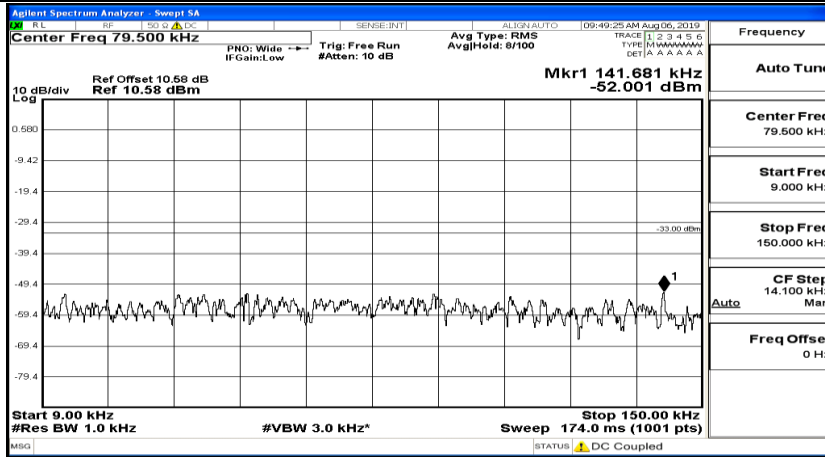

CSE Test Graph(s) (Channel Bandwidth: 5 MHz)_HCH_QPSK

CSE Test Graph(s) (Channel Bandwidth: 5 MHz)_LCH_16QAM

CSE Test Graph(s) (Channel Bandwidth: 5 MHz)_MCH_16QAM

CSE Test Graph(s) (Channel Bandwidth: 5 MHz) _HCH_16QAM