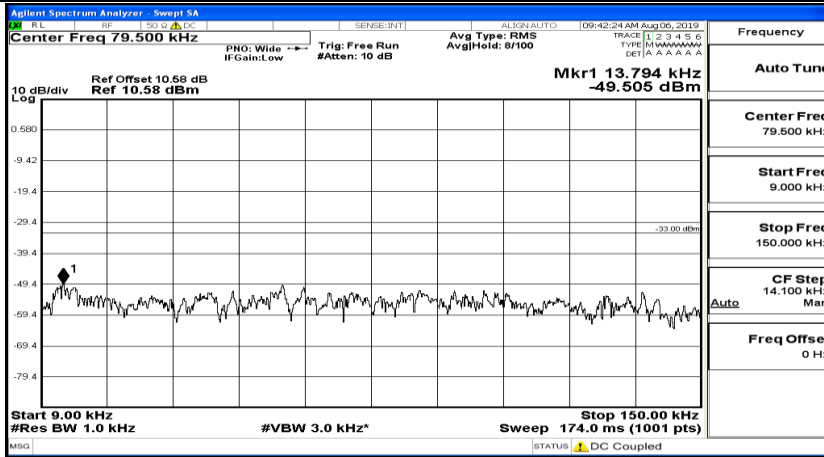

CSE Test Graph(s) (Channel Bandwidth: 3 MHz)_LCH_QPSK

CSE Test Graph(s) (Channel Bandwidth: 3 MHz)_MCH_QPSK

CSE Test Graph(s) (Channel Bandwidth: 3 MHz)_HCH_QPSK

CSE Test Graph(s) (Channel Bandwidth: 3 MHz)_LCH_16QAM