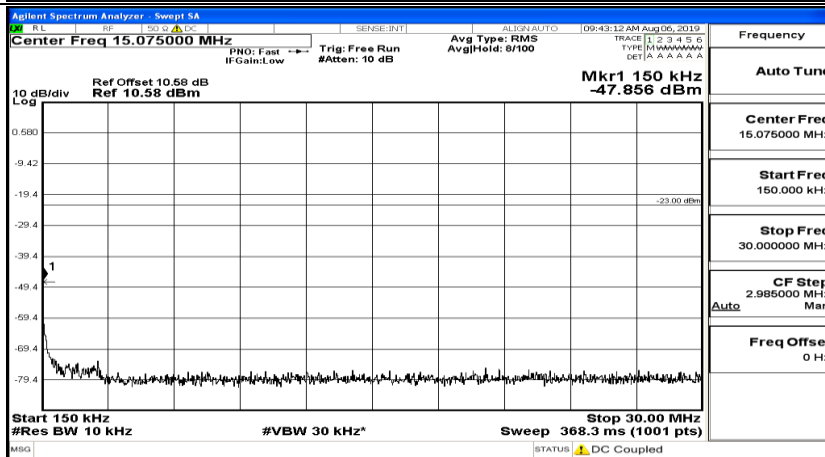

CSE Test Graph(s) (Channel Bandwidth: 3 MHz)_MCH_QPSK