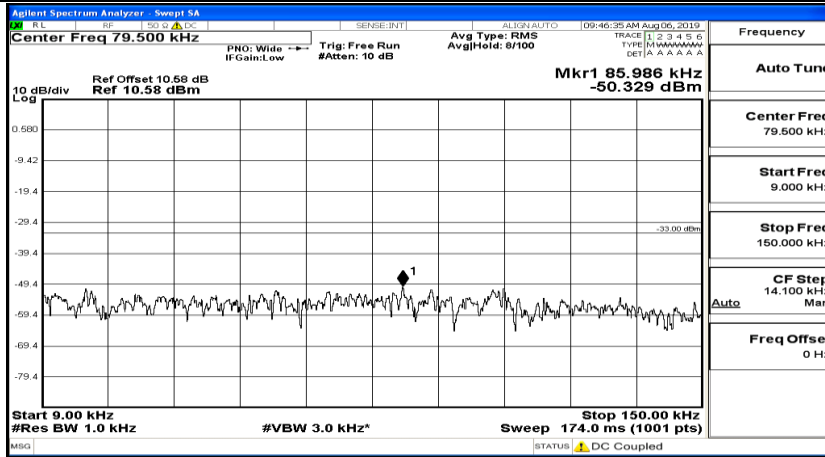

CSE Test Graph(s) (Channel Bandwidth: 5 MHz)_LCH_16QAM