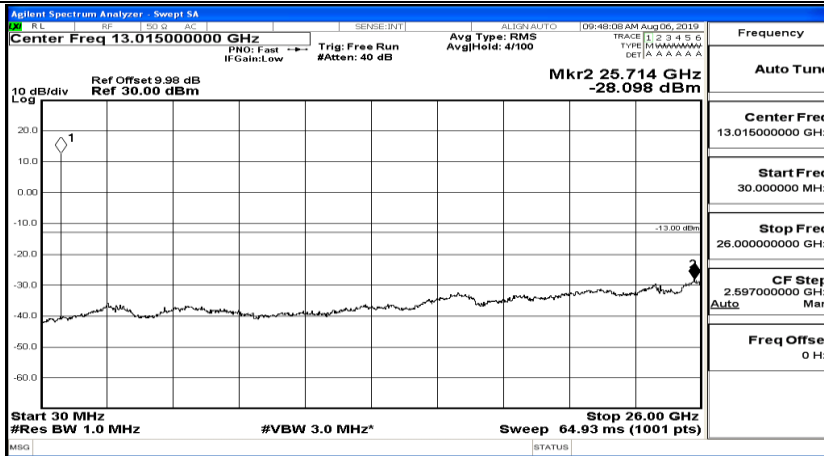

CSE Test Graph(s) (Channel Bandwidth: 5 MHz)_MCH_16QAM