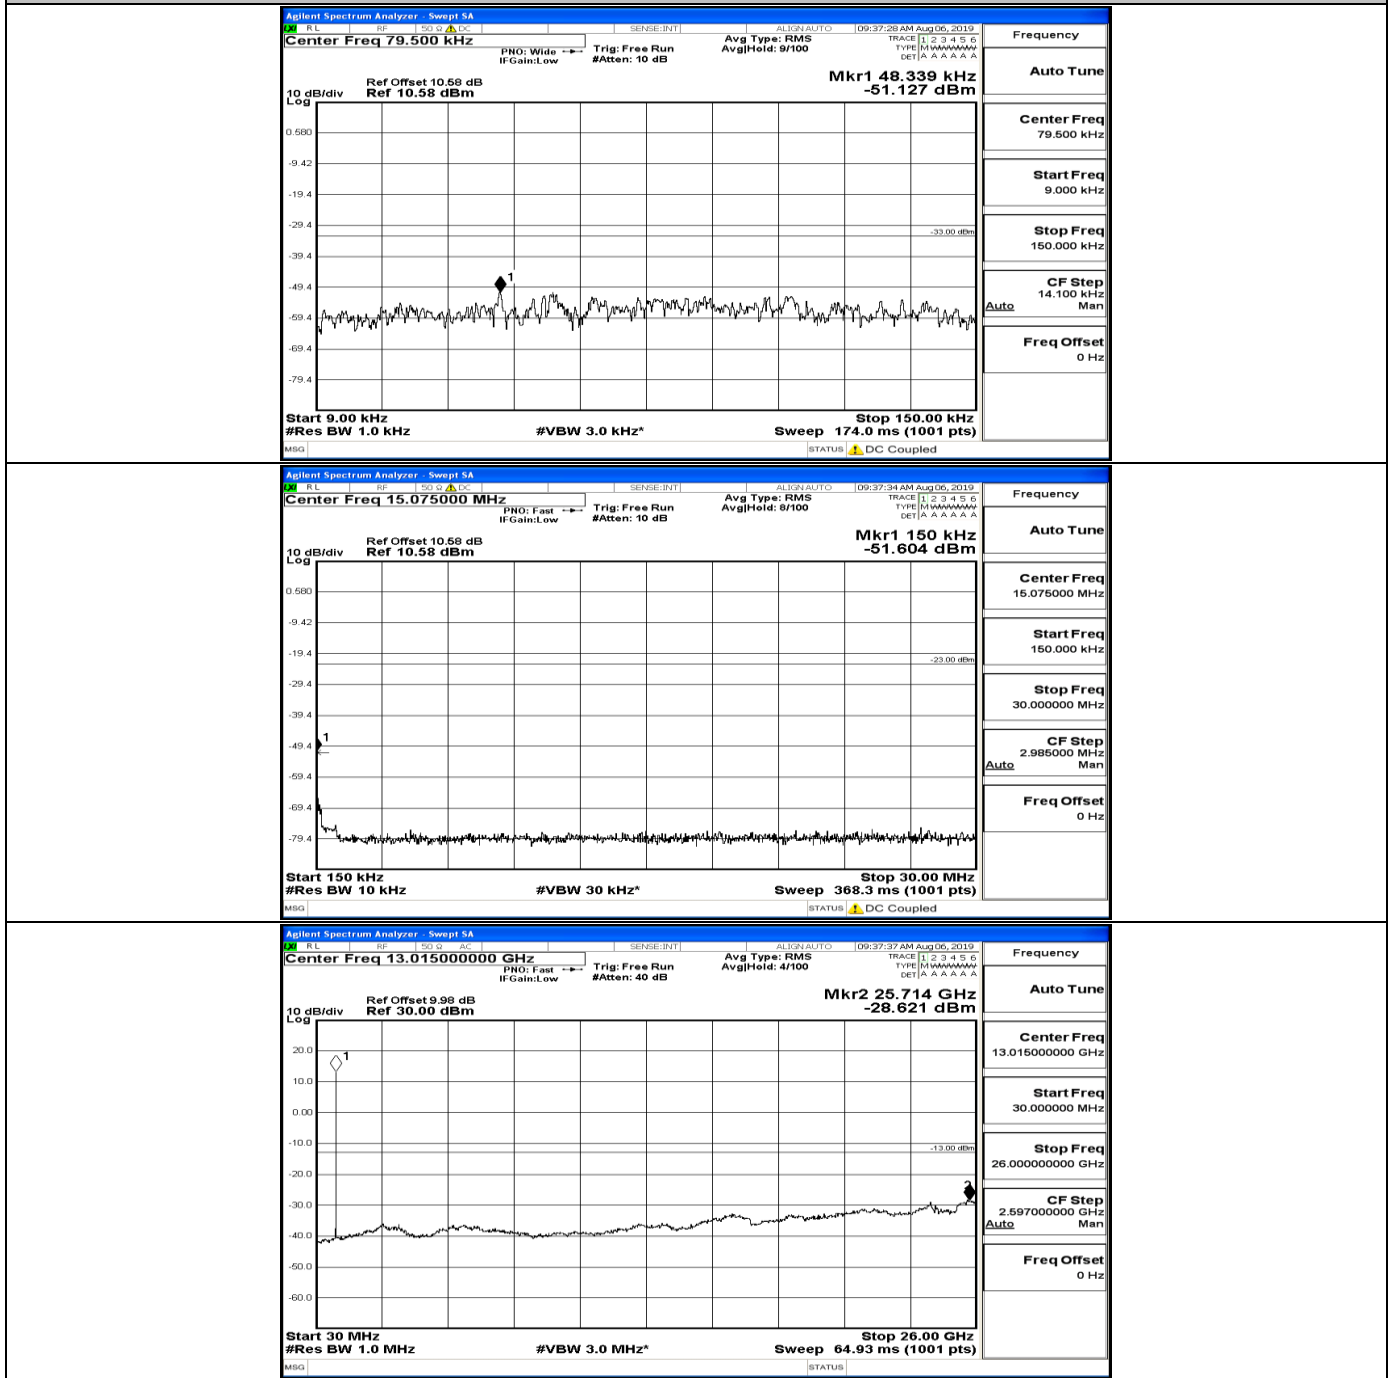

Band Edge Test Graph(s) (Channel Bandwidth: 10 MHz)_LCH_QPSK

Band Edge Test Graph(s) (Channel Bandwidth: 10 MHz)_HCH_QPSK

Band Edge Test Graph(s) (Channel Bandwidth: 10 MHz)_LCH_16QAM

Band Edge Test Graph(s) (Channel Bandwidth: 10 MHz)_HCH_16QAM

F.5 Conducted Spurious Emission

CSE Test Graph(s) (Channel Bandwidth: 1.4 MHz)_LCH_QPSK

CSE Test Graph(s) (Channel Bandwidth: 1.4 MHz)_MCH_QPSK

CSE Test Graph(s) (Channel Bandwidth: 1.4 MHz)_HCH_QPSK

CSE Test Graph(s) (Channel Bandwidth: 1.4 MHz)_LCH_16QAM