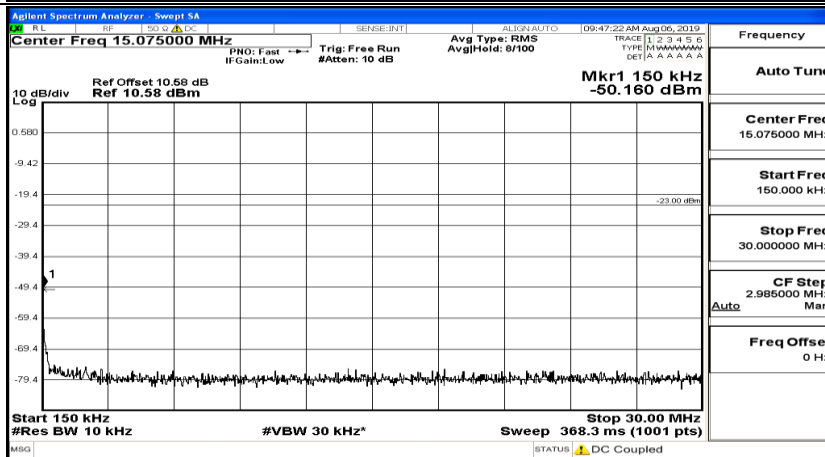

CSE Test Graph(s) (Channel Bandwidth: 3 MHz)_MCH_16QAM

CSE Test Graph(s) (Channel Bandwidth: 3 MHz) _HCH_16QAM

CSE Test Graph(s) (Channel Bandwidth: 5 MHz)_LCH_QPSK

CSE Test Graph(s) (Channel Bandwidth: 5 MHz)_MCH_QPSK