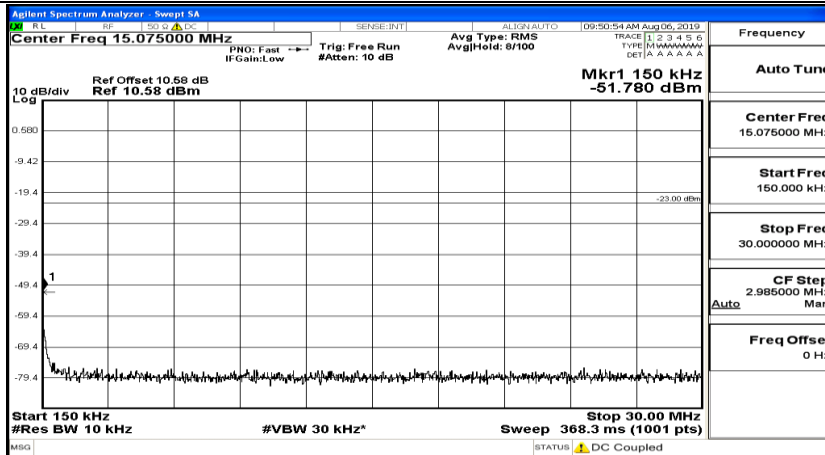

CSE Test Graph(s) (Channel Bandwidth: 10 MHz) LCH_QPSK

CSE Test Graph(s) (Channel Bandwidth: 10 MHz)_MCH_QPSK

CSE Test Graph(s) (Channel Bandwidth: 10 MHz)_HCH_QPSK

CSE Test Graph(s) (Channel Bandwidth: 10 MHz)_LCH_16QAM