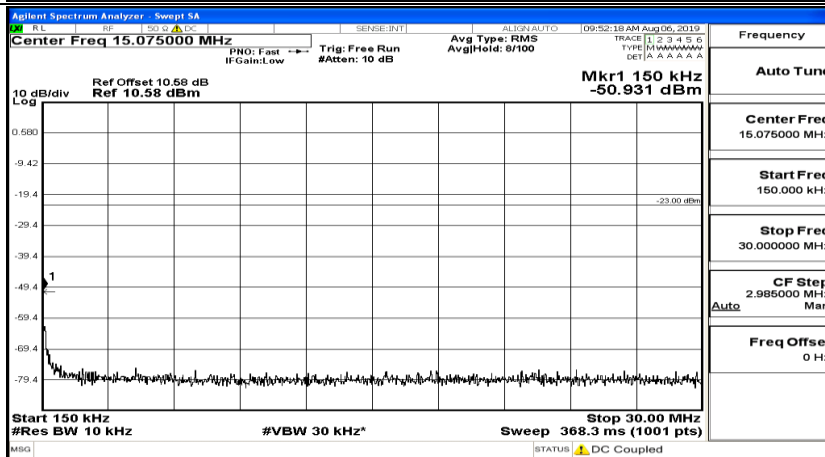

CSE Test Graph(s) (Channel Bandwidth: 10 MHz)_MCH_16QAM