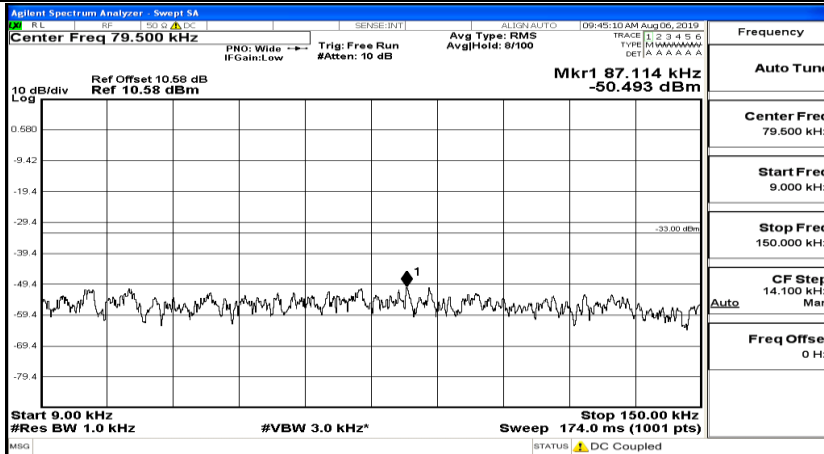

CSE Test Graph(s) (Channel Bandwidth: 3 MHz) _HCH_16QAM