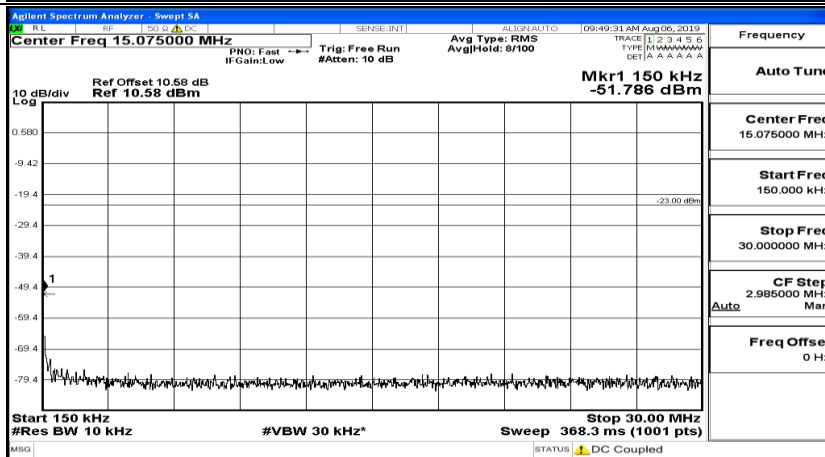

CSE Test Graph(s) (Channel Bandwidth: 5 MHz)_HCH_QPSK

CSE Test Graph(s) (Channel Bandwidth: 5 MHz)_LCH_16QAM

CSE Test Graph(s) (Channel Bandwidth: 5 MHz)_MCH_16QAM

CSE Test Graph(s) (Channel Bandwidth: 5 MHz) _HCH_16QAM