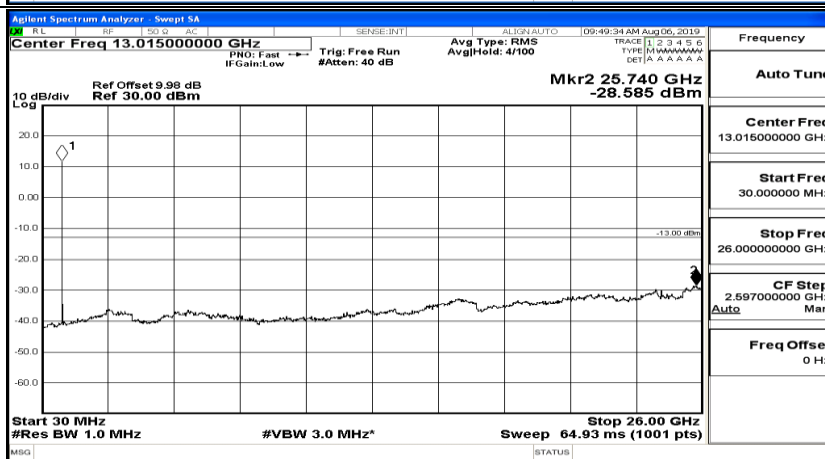

CSE Test Graph(s) (Channel Bandwidth: 5 MHz)_HCH_QPSK

CSE Test Graph(s) (Channel Bandwidth: 5 MHz)_LCH_16QAM

CSE Test Graph(s) (Channel Bandwidth: 5 MHz)_MCH_16QAM

CSE Test Graph(s) (Channel Bandwidth: 5 MHz) _HCH_16QAM