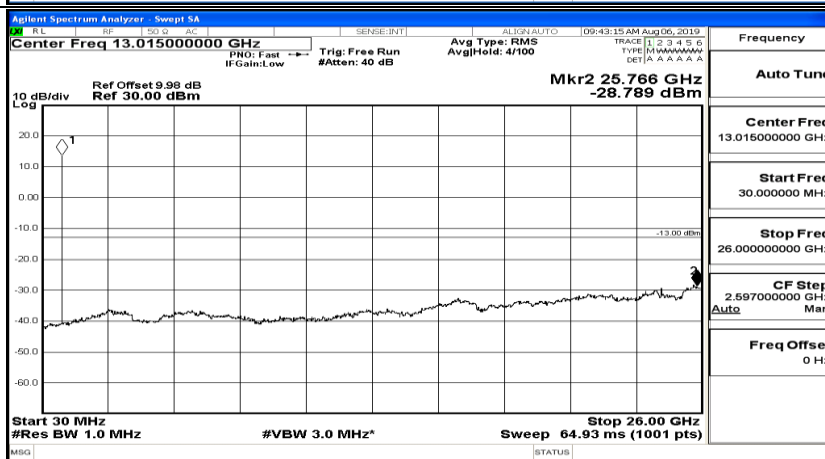

Frequency
Auto Tune
Center Freq 15.075000 MHz
Start Freq 150.000 kHz
Stop Freq 30.000000 MHz
CF Step 2.985000 MHz Man
Freq Offset 0 Hz

Frequency
Auto Tune
Center Freq 13.015000000 GHz
Start Freq 30.000000 MHz
Stop Freq 26.000000000 GHz
CF Step 2.597000000 GHz Man
Freq Offset 0 Hz

CSE Test Graph(s) (Channel Bandwidth: 3 MHz)_LCH_QPSK

CSE Test Graph(s) (Channel Bandwidth: 3 MHz)_MCH_QPSK

CSE Test Graph(s) (Channel Bandwidth: 3 MHz)_HCH_QPSK

CSE Test Graph(s) (Channel Bandwidth: 3 MHz)_LCH_16QAM