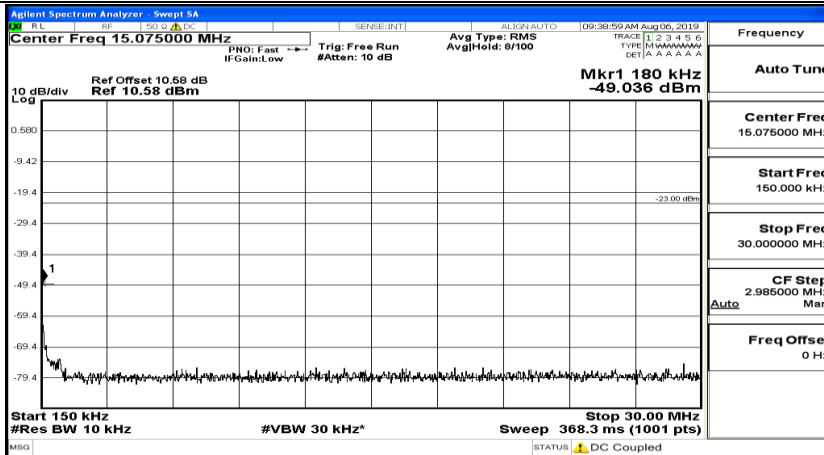

Band Edge Test Graph(s) (Channel Bandwidth: 10 MHz)_LCH_QPSK

Band Edge Test Graph(s) (Channel Bandwidth: 10 MHz)_HCH_QPSK

Band Edge Test Graph(s) (Channel Bandwidth: 10 MHz)_LCH_16QAM

Band Edge Test Graph(s) (Channel Bandwidth: 10 MHz)_HCH_16QAM

F.5 Conducted Spurious Emission

CSE Test Graph(s) (Channel Bandwidth: 1.4 MHz)_LCH_QPSK

CSE Test Graph(s) (Channel Bandwidth: 1.4 MHz)_MCH_QPSK

CSE Test Graph(s) (Channel Bandwidth: 1.4 MHz)_HCH_QPSK

CSE Test Graph(s) (Channel Bandwidth: 1.4 MHz)_LCH_16QAM

CSE Test Graph(s) (Channel Bandwidth: 1.4 MHz)_MCH_16QAM

CSE Test Graph(s) (Channel Bandwidth: 1.4 MHz)_HCH_16QAM

Frequency
Auto Tune
Center Freq 79.500 kHz
Start Freq 9.000 kHz
Stop Freq 150.000 kHz
CF Step 14.100 kHz Man
Freq Offset 0 Hz