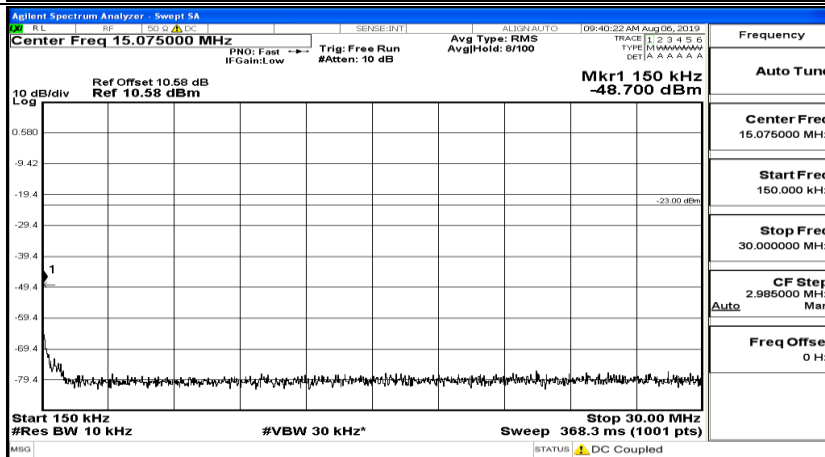

F.5 Conducted Spurious Emission

CSE Test Graph(s) (Channel Bandwidth: 1.4 MHz)_LCH_QPSK

CSE Test Graph(s) (Channel Bandwidth: 1.4 MHz)_MCH_QPSK

CSE Test Graph(s) (Channel Bandwidth: 1.4 MHz)_HCH_QPSK

CSE Test Graph(s) (Channel Bandwidth: 1.4 MHz)_LCH_16QAM

CSE Test Graph(s) (Channel Bandwidth: 1.4 MHz)_MCH_16QAM

CSE Test Graph(s) (Channel Bandwidth: 1.4 MHz)_HCH_16QAM

Frequency
Auto Tune
Center Freq 79.500 kHz
Start Freq 9.000 kHz
Stop Freq 150.000 kHz
CF Step 14.100 kHz Man
Freq Offset 0 Hz