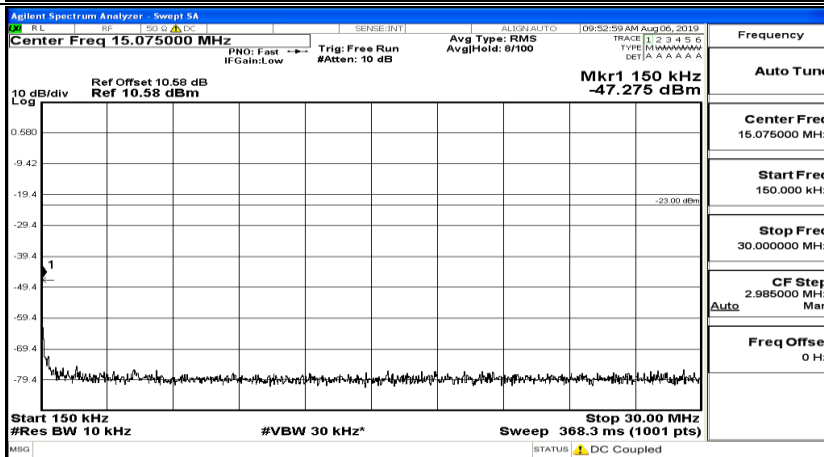

CSE Test Graph(s) (Channel Bandwidth: 10 MHz)_HCH_QPSK