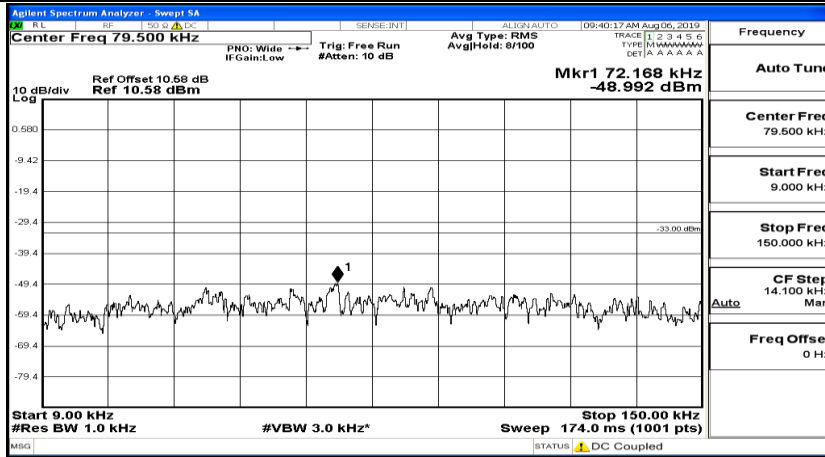

F.5 Conducted Spurious Emission

CSE Test Graph(s) (Channel Bandwidth: 1.4 MHz)_LCH_QPSK

CSE Test Graph(s) (Channel Bandwidth: 1.4 MHz)_MCH_QPSK

CSE Test Graph(s) (Channel Bandwidth: 1.4 MHz)_HCH_QPSK

CSE Test Graph(s) (Channel Bandwidth: 1.4 MHz)_LCH_16QAM

CSE Test Graph(s) (Channel Bandwidth: 1.4 MHz)_MCH_16QAM

CSE Test Graph(s) (Channel Bandwidth: 1.4 MHz)_HCH_16QAM

Frequency
Auto Tune
Center Freq 79.500 kHz
Start Freq 9.000 kHz
Stop Freq 150.000 kHz
CF Step 14.100 kHz Man
Freq Offset 0 Hz