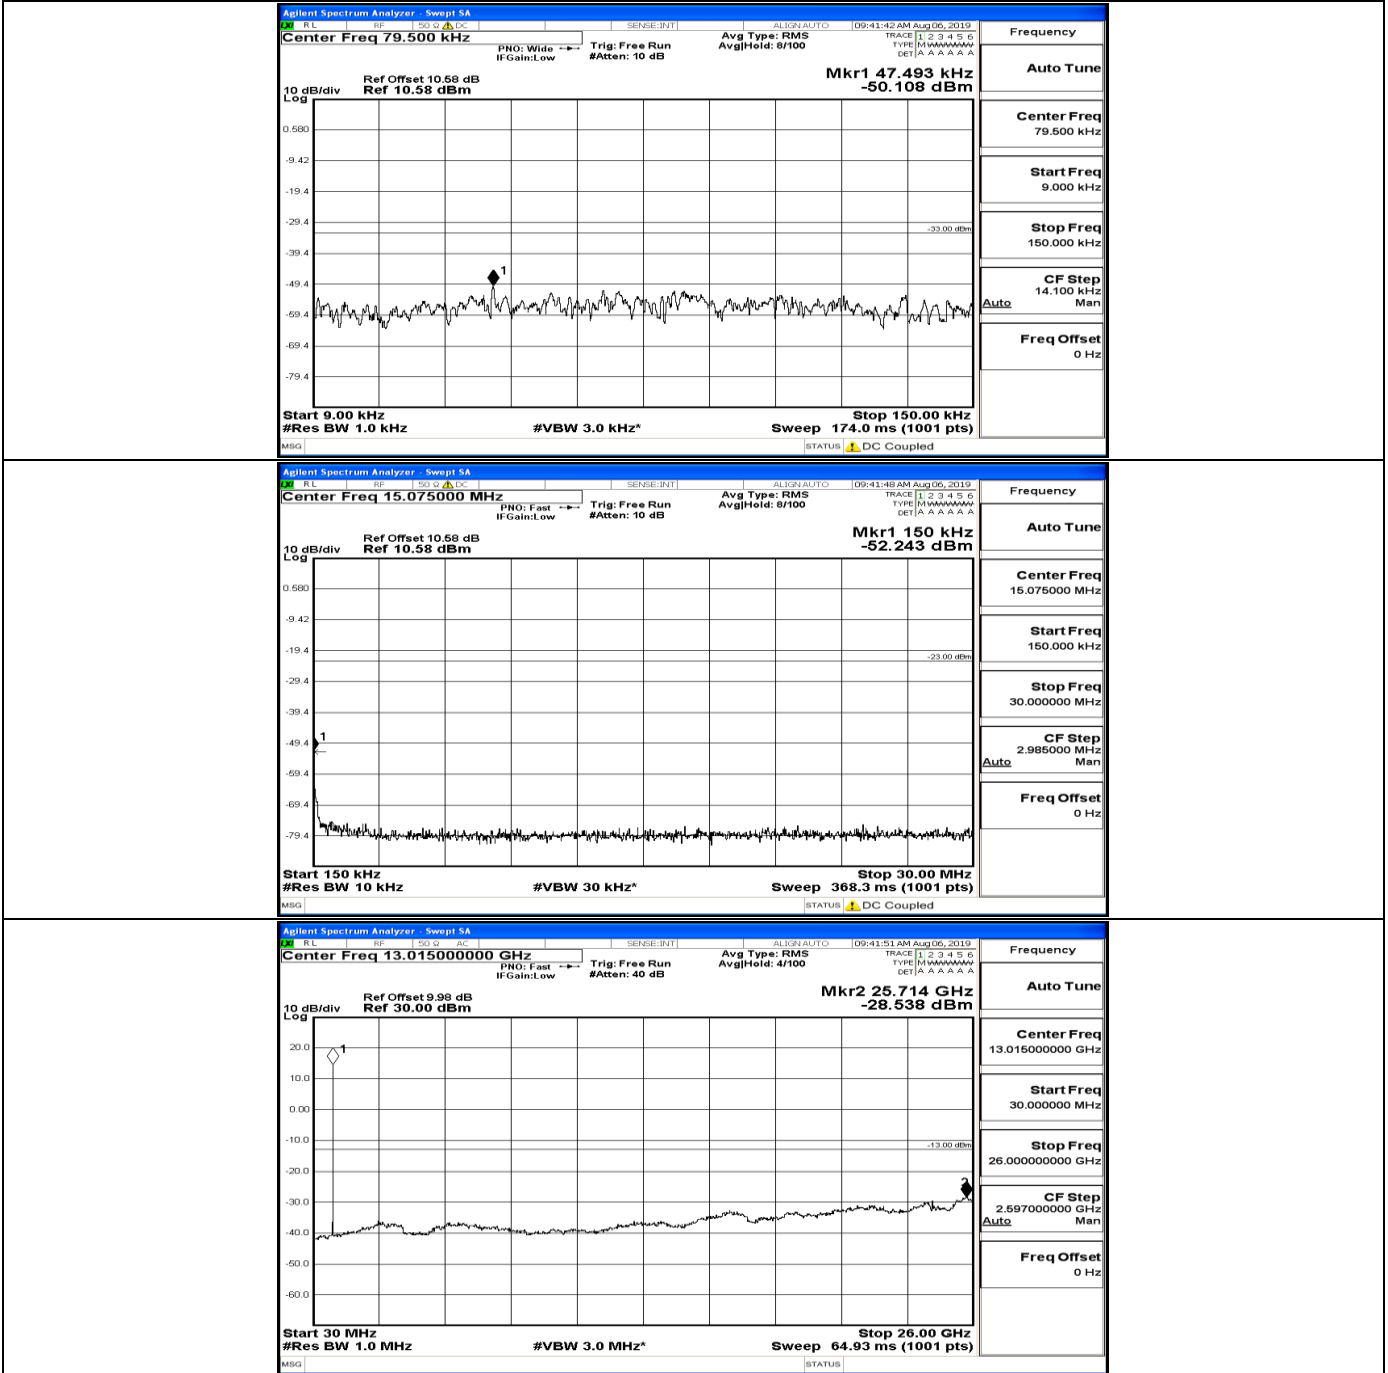

CSE Test Graph(s) (Channel Bandwidth: 3 MHz)_LCH_QPSK