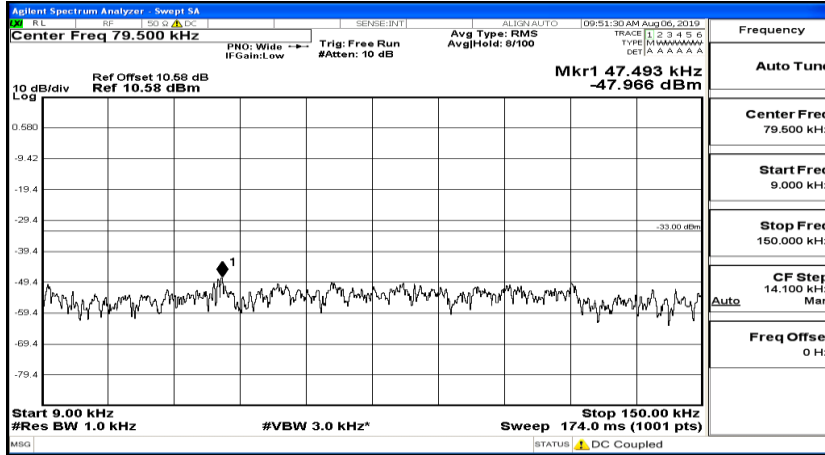

CSE Test Graph(s) (Channel Bandwidth: 10 MHz)_MCH_QPSK