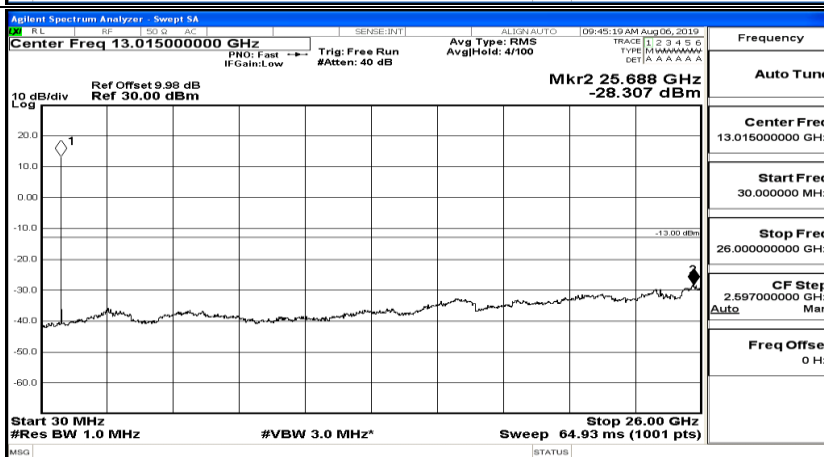

CSE Test Graph(s) (Channel Bandwidth: 3 MHz) _HCH_16QAM