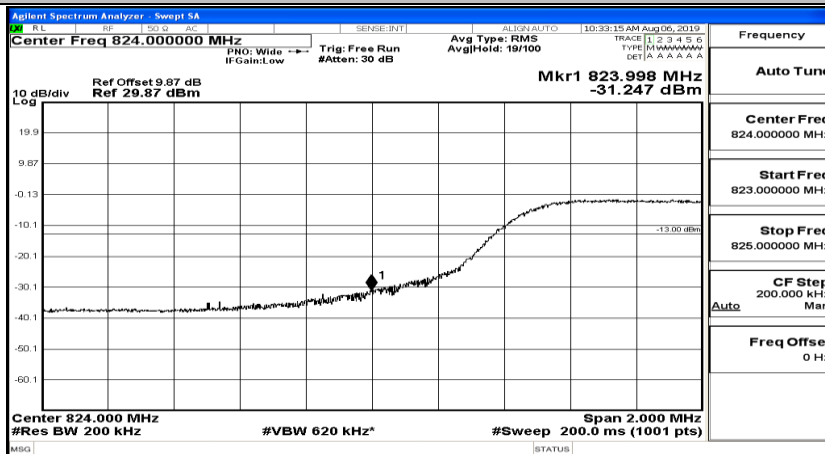

Band Edge Test Graph(s) (Channel Bandwidth: 10 MHz)_LCH_QPSK

Band Edge Test Graph(s) (Channel Bandwidth: 10 MHz)_HCH_QPSK

Band Edge Test Graph(s) (Channel Bandwidth: 10 MHz)_LCH_16QAM

Band Edge Test Graph(s) (Channel Bandwidth: 10 MHz)_HCH_16QAM

F.5 Conducted Spurious Emission

CSE Test Graph(s) (Channel Bandwidth: 1.4 MHz)_LCH_QPSK

CSE Test Graph(s) (Channel Bandwidth: 1.4 MHz)_MCH_QPSK

CSE Test Graph(s) (Channel Bandwidth: 1.4 MHz)_HCH_QPSK

CSE Test Graph(s) (Channel Bandwidth: 1.4 MHz)_LCH_16QAM

CSE Test Graph(s) (Channel Bandwidth: 1.4 MHz)_MCH_16QAM

CSE Test Graph(s) (Channel Bandwidth: 1.4 MHz)_HCH_16QAM

Frequency
Auto Tune
Center Freq 79.500 kHz
Start Freq 9.000 kHz
Stop Freq 150.000 kHz
CF Step 14.100 kHz Man
Freq Offset 0 Hz