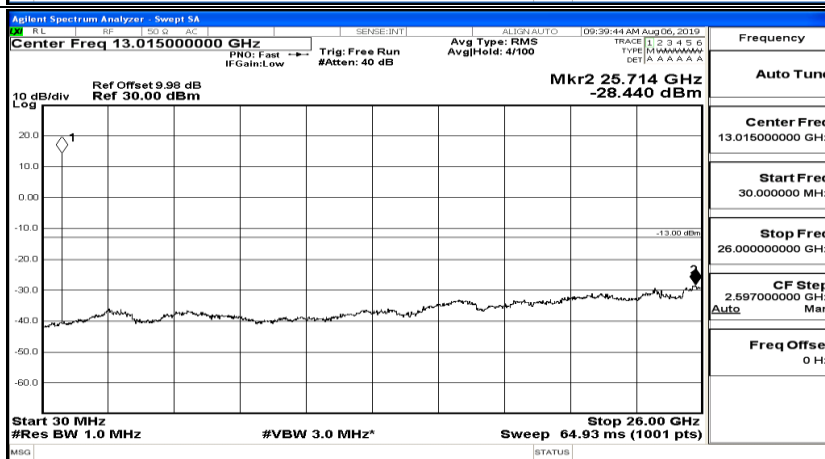

F.5 Conducted Spurious Emission

CSE Test Graph(s) (Channel Bandwidth: 1.4 MHz)_LCH_QPSK

CSE Test Graph(s) (Channel Bandwidth: 1.4 MHz)_MCH_QPSK

CSE Test Graph(s) (Channel Bandwidth: 1.4 MHz)_HCH_QPSK

CSE Test Graph(s) (Channel Bandwidth: 1.4 MHz)_LCH_16QAM

CSE Test Graph(s) (Channel Bandwidth: 1.4 MHz)_MCH_16QAM

CSE Test Graph(s) (Channel Bandwidth: 1.4 MHz)_HCH_16QAM

Frequency
Auto Tune
Center Freq 79.500 kHz
Start Freq 9.000 kHz
Stop Freq 150.000 kHz
CF Step 14.100 kHz Man
Freq Offset 0 Hz

Frequency
Auto Tune
Center Freq 15.075000 MHz
Start Freq 150.000 kHz
Stop Freq 30.000000 MHz
CF Step 2.985000 MHz Man
Freq Offset 0 Hz

Frequency
Auto Tune
Center Freq 13.015000000 GHz
Start Freq 30.000000 MHz
Stop Freq 26.000000000 GHz
CF Step 2.597000000 GHz Man
Freq Offset 0 Hz