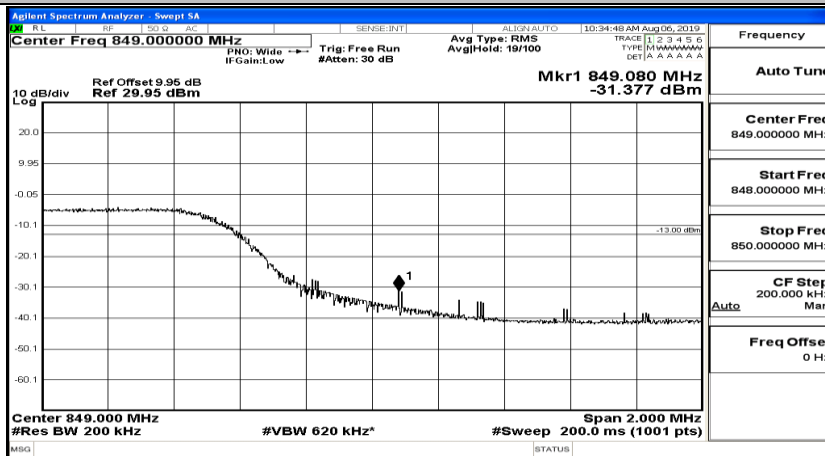

Band Edge Test Graph(s) (Channel Bandwidth: 10 MHz)_LCH_QPSK

Band Edge Test Graph(s) (Channel Bandwidth: 10 MHz)_HCH_QPSK

Band Edge Test Graph(s) (Channel Bandwidth: 10 MHz)_LCH_16QAM

Band Edge Test Graph(s) (Channel Bandwidth: 10 MHz)_HCH_16QAM

F.5 Conducted Spurious Emission

CSE Test Graph(s) (Channel Bandwidth: 1.4 MHz)_LCH_QPSK

CSE Test Graph(s) (Channel Bandwidth: 1.4 MHz)_MCH_QPSK

CSE Test Graph(s) (Channel Bandwidth: 1.4 MHz)_HCH_QPSK

CSE Test Graph(s) (Channel Bandwidth: 1.4 MHz)_LCH_16QAM

CSE Test Graph(s) (Channel Bandwidth: 1.4 MHz)_MCH_16QAM

CSE Test Graph(s) (Channel Bandwidth: 1.4 MHz)_HCH_16QAM

Frequency
Auto Tune
Center Freq 79.500 kHz
Start Freq 9.000 kHz
Stop Freq 150.000 kHz
CF Step 14.100 kHz Man
Freq Offset 0 Hz