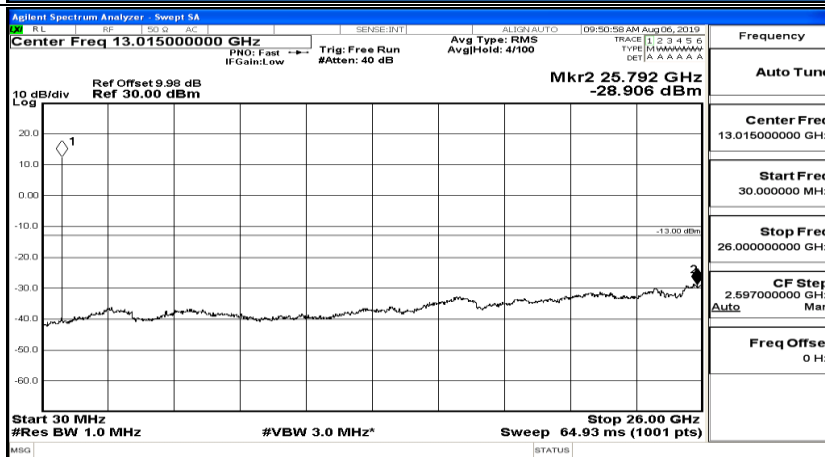

CSE Test Graph(s) (Channel Bandwidth: 10 MHz) LCH_QPSK

CSE Test Graph(s) (Channel Bandwidth: 10 MHz)_MCH_QPSK

CSE Test Graph(s) (Channel Bandwidth: 10 MHz)_HCH_QPSK

CSE Test Graph(s) (Channel Bandwidth: 10 MHz)_LCH_16QAM

CSE Test Graph(s) (Channel Bandwidth: 10 MHz)_MCH_16QAM

CSE Test Graph(s) (Channel Bandwidth: 10 MHz)_HCH_16QAM