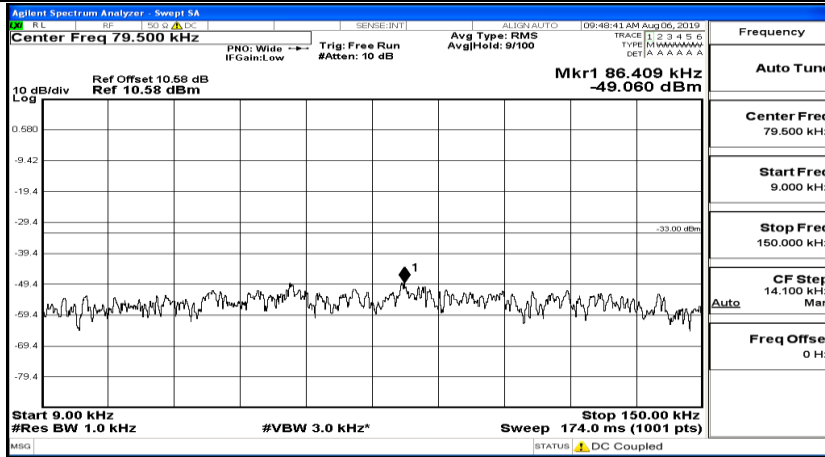

CSE Test Graph(s) (Channel Bandwidth: 5 MHz)_HCH_QPSK