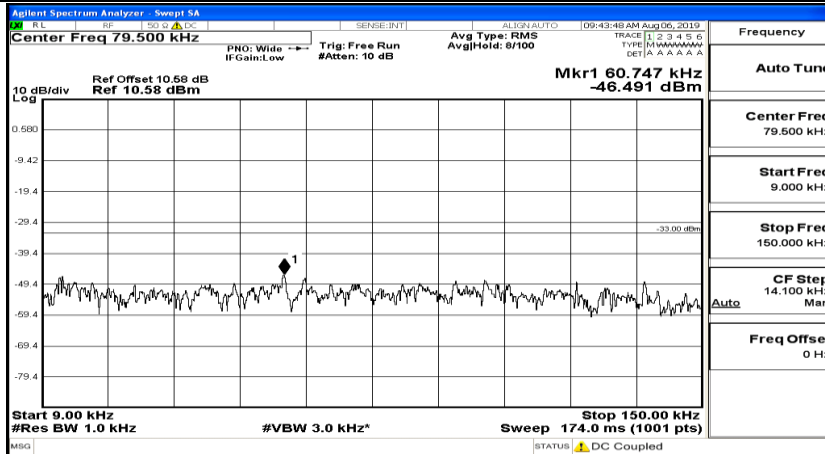

CSE Test Graph(s) (Channel Bandwidth: 3 MHz)_MCH_16QAM