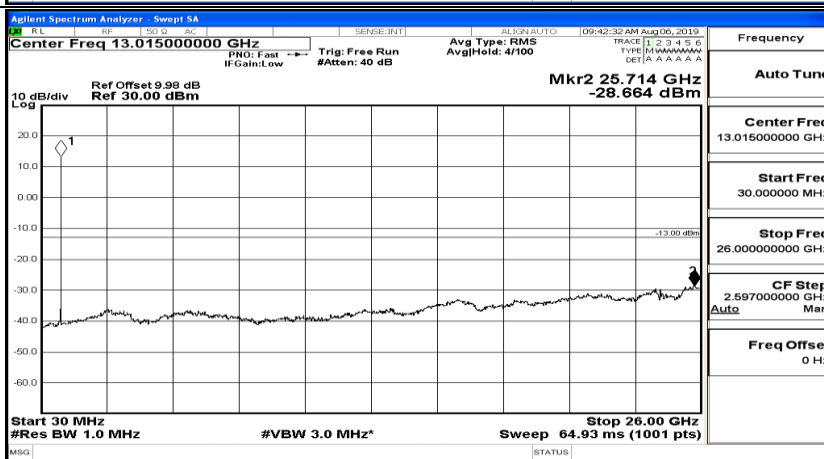

Frequency
Auto Tune
Center Freq 15.075000 MHz
Start Freq 150.000 kHz
Stop Freq 30.000000 MHz
CF Step 2.985000 MHz Man
Freq Offset 0 Hz

Frequency
Auto Tune
Center Freq 13.015000000 GHz
Start Freq 30.000000 MHz
Stop Freq 26.000000000 GHz
CF Step 2.597000000 GHz Man
Freq Offset 0 Hz

CSE Test Graph(s) (Channel Bandwidth: 3 MHz)_LCH_QPSK

CSE Test Graph(s) (Channel Bandwidth: 3 MHz)_MCH_QPSK

CSE Test Graph(s) (Channel Bandwidth: 3 MHz)_HCH_QPSK

CSE Test Graph(s) (Channel Bandwidth: 3 MHz)_LCH_16QAM