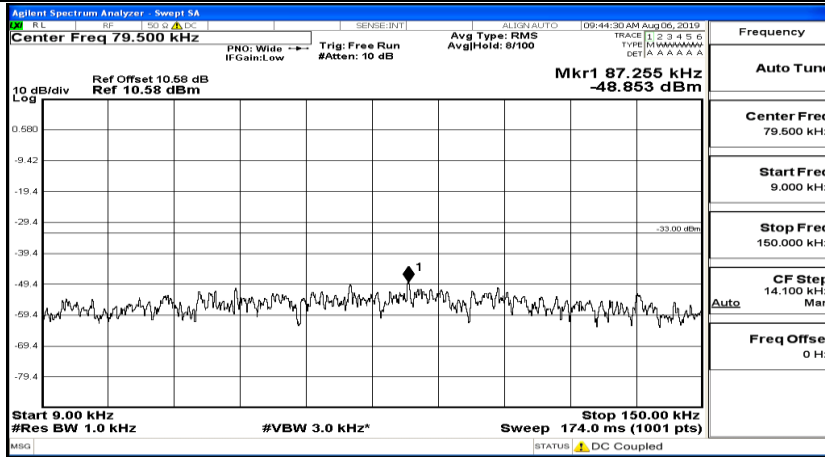

CSE Test Graph(s) (Channel Bandwidth: 3 MHz)_HCH_QPSK