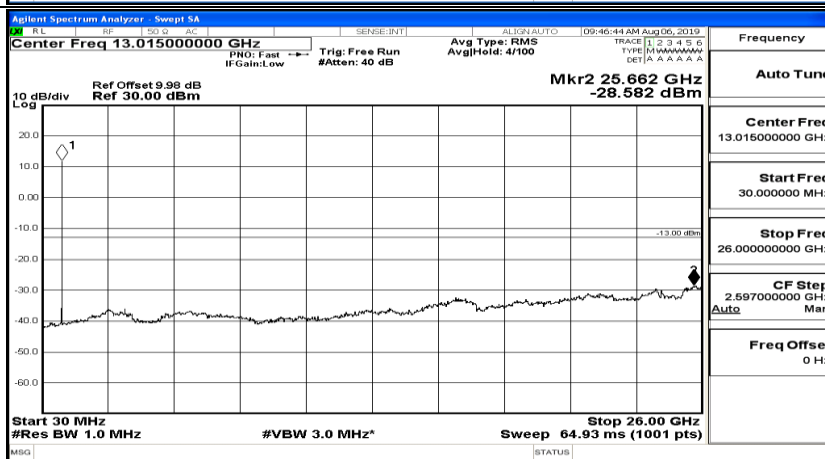

CSE Test Graph(s) (Channel Bandwidth: 5 MHz)_LCH_16QAM