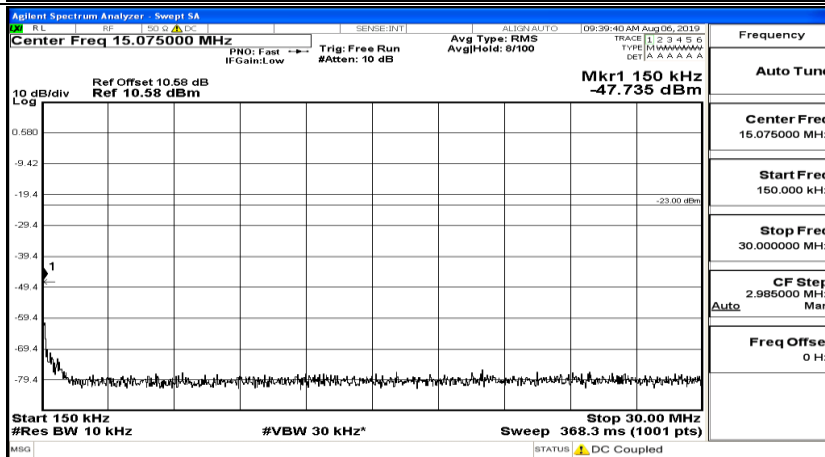

F.5 Conducted Spurious Emission

CSE Test Graph(s) (Channel Bandwidth: 1.4 MHz)_LCH_QPSK

CSE Test Graph(s) (Channel Bandwidth: 1.4 MHz)_MCH_QPSK

CSE Test Graph(s) (Channel Bandwidth: 1.4 MHz)_HCH_QPSK

CSE Test Graph(s) (Channel Bandwidth: 1.4 MHz)_LCH_16QAM

CSE Test Graph(s) (Channel Bandwidth: 1.4 MHz)_MCH_16QAM

CSE Test Graph(s) (Channel Bandwidth: 1.4 MHz)_HCH_16QAM

Frequency
Auto Tune
Center Freq 79.500 kHz
Start Freq 9.000 kHz
Stop Freq 150.000 kHz
CF Step 14.100 kHz Man
Freq Offset 0 Hz