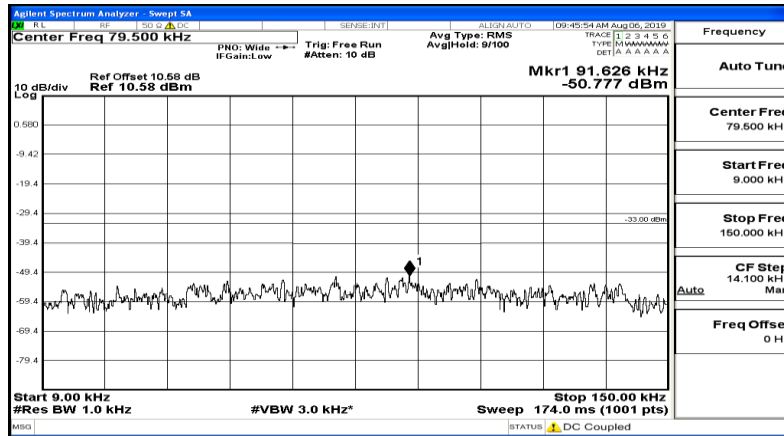

CSE Test Graph(s) (Channel Bandwidth: 5 MHz)_LCH_QPSK