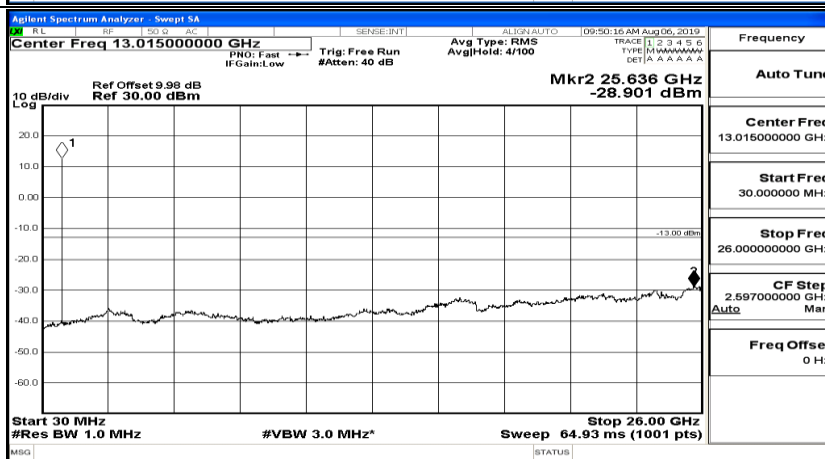

CSE Test Graph(s) (Channel Bandwidth: 10 MHz) LCH_QPSK