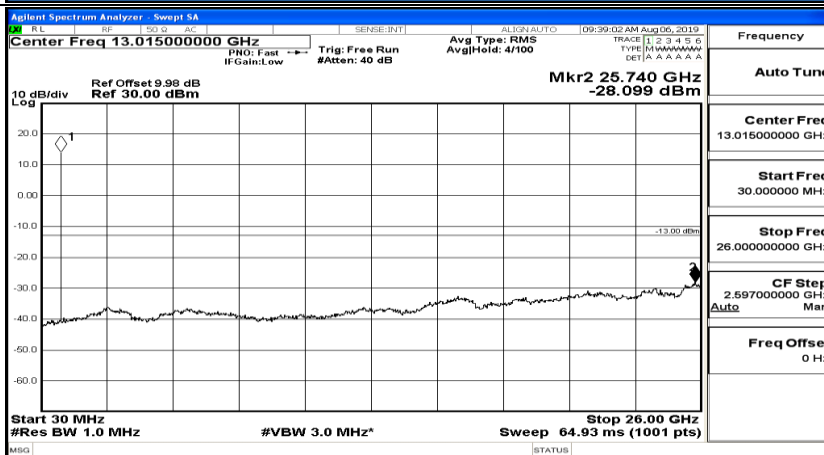

Band Edge Test Graph(s) (Channel Bandwidth: 10 MHz)_LCH_QPSK

Band Edge Test Graph(s) (Channel Bandwidth: 10 MHz)_HCH_QPSK

Band Edge Test Graph(s) (Channel Bandwidth: 10 MHz)_LCH_16QAM

Band Edge Test Graph(s) (Channel Bandwidth: 10 MHz)_HCH_16QAM

F.5 Conducted Spurious Emission

CSE Test Graph(s) (Channel Bandwidth: 1.4 MHz)_LCH_QPSK

CSE Test Graph(s) (Channel Bandwidth: 1.4 MHz)_MCH_QPSK

CSE Test Graph(s) (Channel Bandwidth: 1.4 MHz)_HCH_QPSK

CSE Test Graph(s) (Channel Bandwidth: 1.4 MHz)_LCH_16QAM

CSE Test Graph(s) (Channel Bandwidth: 1.4 MHz)_MCH_16QAM

CSE Test Graph(s) (Channel Bandwidth: 1.4 MHz)_HCH_16QAM

Frequency
Auto Tune
Center Freq 79.500 kHz
Start Freq 9.000 kHz
Stop Freq 150.000 kHz
CF Step 14.100 kHz Man
Freq Offset 0 Hz