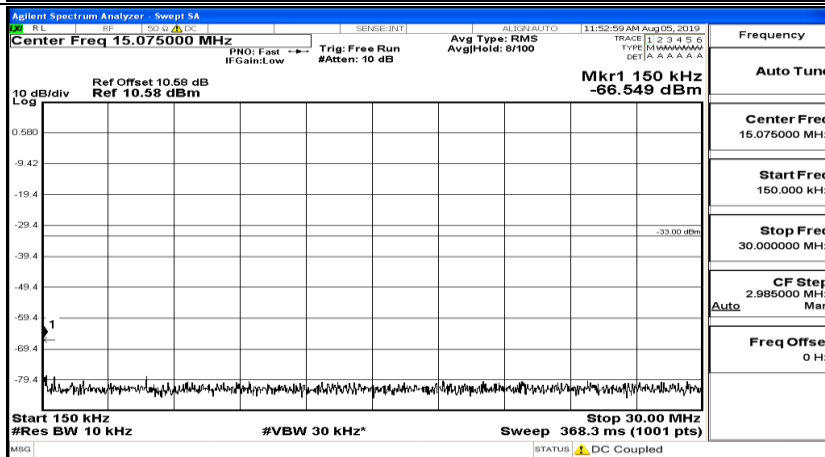

CSE Test Graph(s) (Channel Bandwidth: 3 MHz) HCH_16QAM