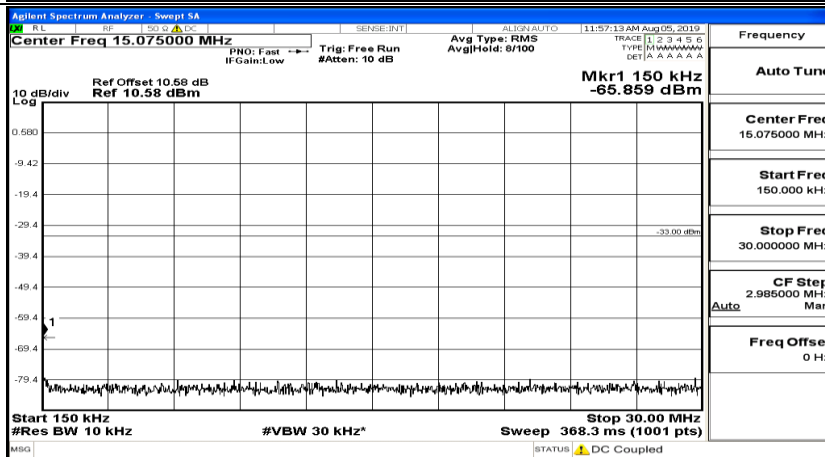

CSE Test Graph(s) (Channel Bandwidth: 5 MHz)_HCH_QPSK

CSE Test Graph(s) (Channel Bandwidth: 5 MHz)_LCH_16QAM

CSE Test Graph(s) (Channel Bandwidth: 5 MHz)_MCH_16QAM

CSE Test Graph(s) (Channel Bandwidth: 5 MHz)_HCH_16QAM