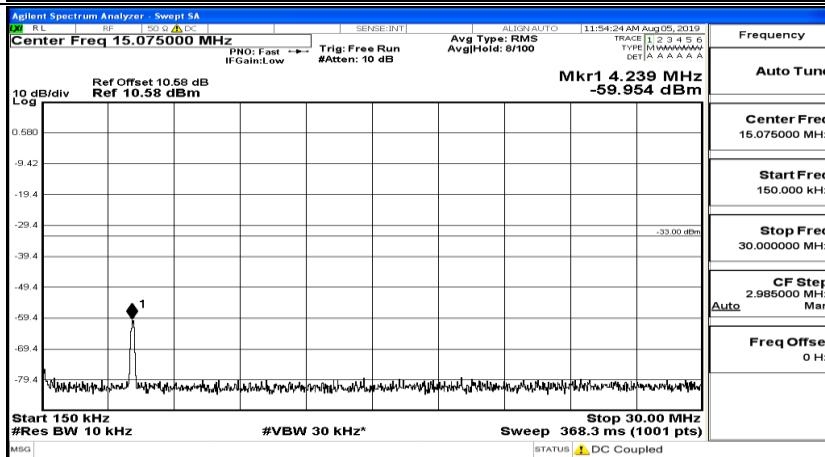

CSE Test Graph(s) (Channel Bandwidth: 5 MHz)_LCH_16QAM