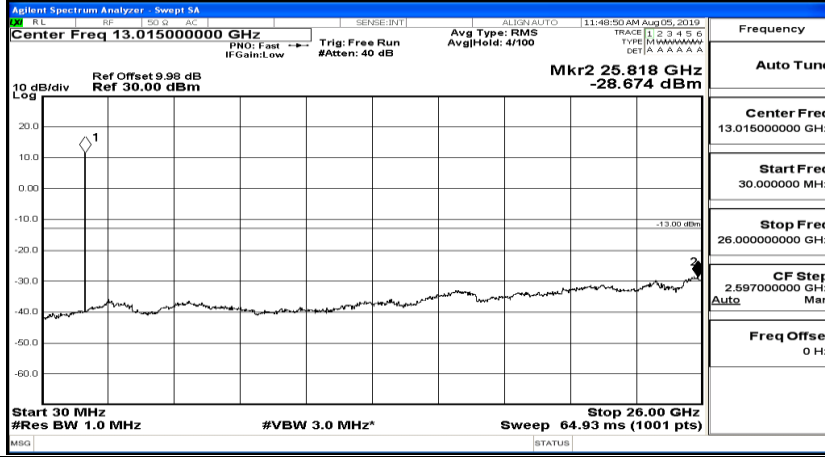

CSE Test Graph(s) (Channel Bandwidth: 1.4 MHz)_HCH_QPSK

CSE Test Graph(s) (Channel Bandwidth: 1.4 MHz)_LCH_16QAM

CSE Test Graph(s) (Channel Bandwidth: 1.4 MHz)_MCH_16QAM

CSE Test Graph(s) (Channel Bandwidth: 1.4 MHz)_HCH_16QAM

CSE Test Graph(s) (Channel Bandwidth: 3 MHz)_LCH_QPSK

CSE Test Graph(s) (Channel Bandwidth: 3 MHz)_MCH_QPSK

CSE Test Graph(s) (Channel Bandwidth: 3 MHz)_HCH_QPSK

CSE Test Graph(s) (Channel Bandwidth: 3 MHz)_LCH_16QAM