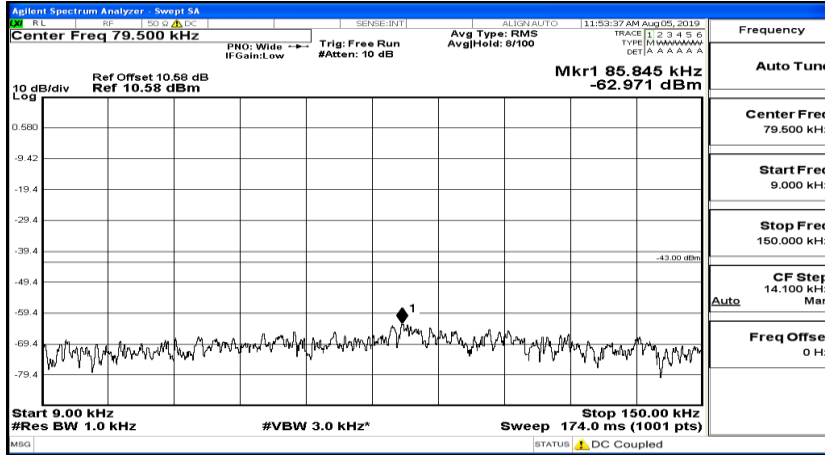

CSE Test Graph(s) (Channel Bandwidth: 3 MHz)_LCH_QPSK

CSE Test Graph(s) (Channel Bandwidth: 3 MHz)_MCH_QPSK

CSE Test Graph(s) (Channel Bandwidth: 3 MHz)_HCH_QPSK

CSE Test Graph(s) (Channel Bandwidth: 3 MHz)_LCH_16QAM

CSE Test Graph(s) (Channel Bandwidth: 3 MHz)_MCH_16QAM

CSE Test Graph(s) (Channel Bandwidth: 3 MHz) HCH_16QAM

CSE Test Graph(s) (Channel Bandwidth: 5 MHz)_LCH_QPSK

CSE Test Graph(s) (Channel Bandwidth: 5 MHz)_MCH_QPSK