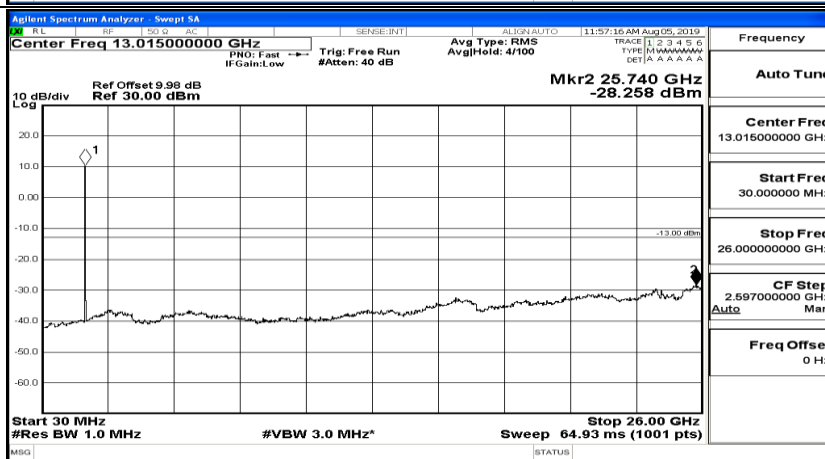

CSE Test Graph(s) (Channel Bandwidth: 5 MHz)_HCH_QPSK

CSE Test Graph(s) (Channel Bandwidth: 5 MHz)_LCH_16QAM

CSE Test Graph(s) (Channel Bandwidth: 5 MHz)_MCH_16QAM

CSE Test Graph(s) (Channel Bandwidth: 5 MHz)_HCH_16QAM

CSE Test Graph(s) (Channel Bandwidth: 10 MHz) LCH_QPSK

CSE Test Graph(s) (Channel Bandwidth: 10 MHz)_MCH_QPSK

CSE Test Graph(s) (Channel Bandwidth: 10 MHz)_HCH_QPSK

CSE Test Graph(s) (Channel Bandwidth: 10 MHz)_LCH_16QAM