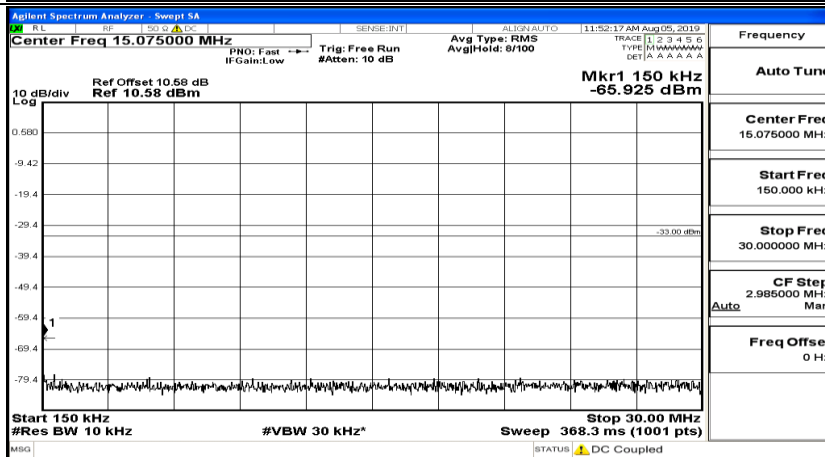

CSE Test Graph(s) (Channel Bandwidth: 3 MHz)_HCH_QPSK