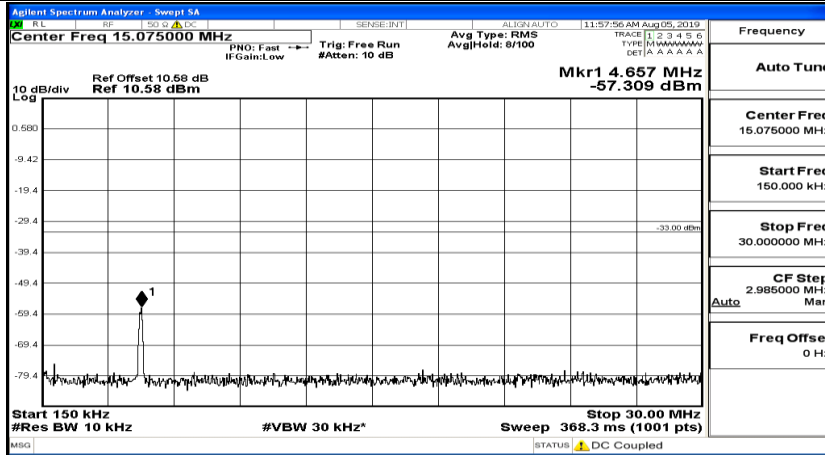

CSE Test Graph(s) (Channel Bandwidth: 10 MHz) LCH_QPSK