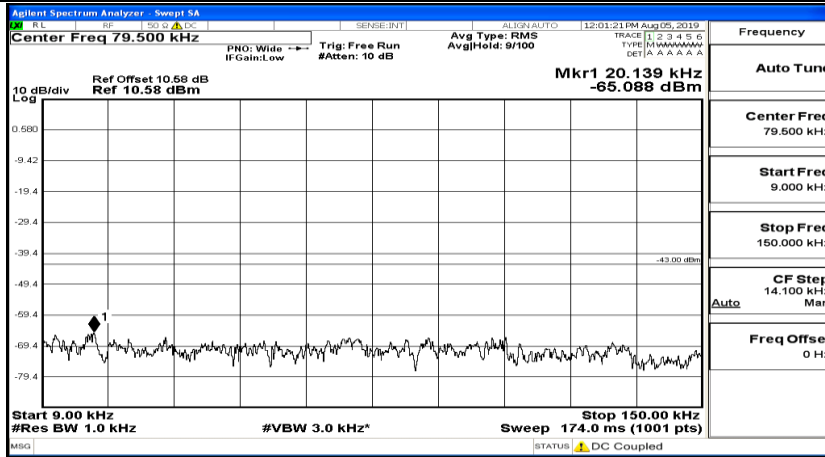

CSE Test Graph(s) (Channel Bandwidth: 10 MHz)_HCH_16QAM