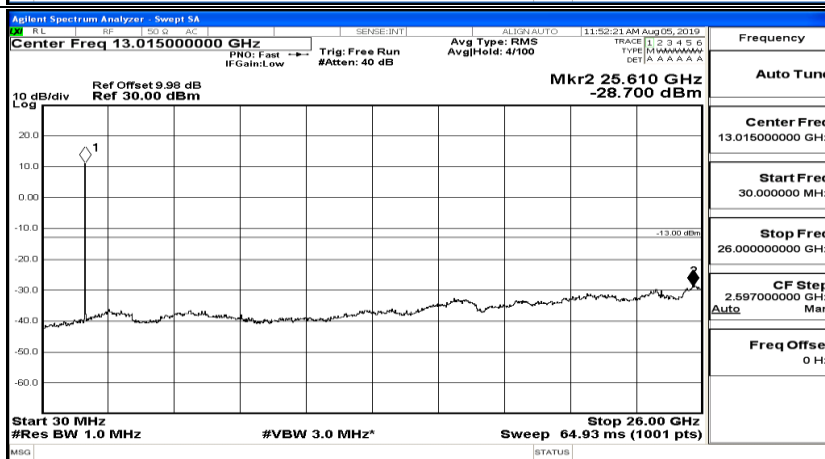

CSE Test Graph(s) (Channel Bandwidth: 1.4 MHz)_HCH_QPSK

CSE Test Graph(s) (Channel Bandwidth: 1.4 MHz)_LCH_16QAM

CSE Test Graph(s) (Channel Bandwidth: 1.4 MHz)_MCH_16QAM

CSE Test Graph(s) (Channel Bandwidth: 1.4 MHz)_HCH_16QAM

CSE Test Graph(s) (Channel Bandwidth: 3 MHz)_LCH_QPSK

CSE Test Graph(s) (Channel Bandwidth: 3 MHz)_MCH_QPSK

CSE Test Graph(s) (Channel Bandwidth: 3 MHz)_HCH_QPSK

CSE Test Graph(s) (Channel Bandwidth: 3 MHz)_LCH_16QAM