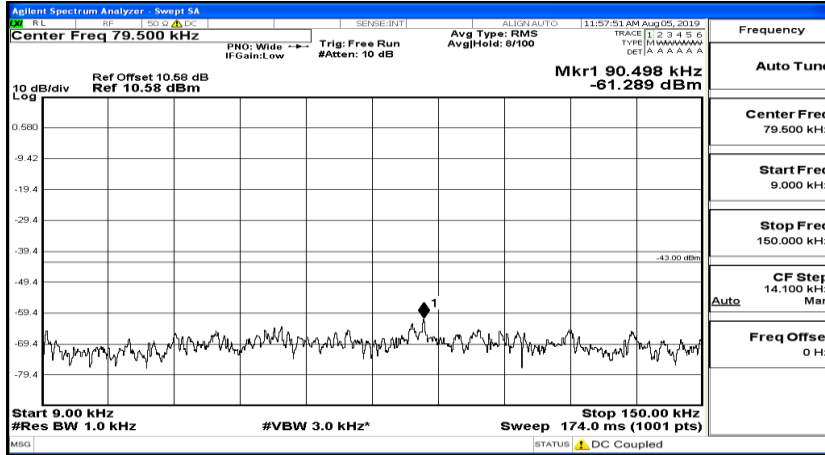

CSE Test Graph(s) (Channel Bandwidth: 5 MHz)_HCH_QPSK

CSE Test Graph(s) (Channel Bandwidth: 5 MHz)_LCH_16QAM

CSE Test Graph(s) (Channel Bandwidth: 5 MHz)_MCH_16QAM

CSE Test Graph(s) (Channel Bandwidth: 5 MHz)_HCH_16QAM

CSE Test Graph(s) (Channel Bandwidth: 10 MHz) LCH_QPSK

CSE Test Graph(s) (Channel Bandwidth: 10 MHz)_MCH_QPSK

CSE Test Graph(s) (Channel Bandwidth: 10 MHz)_HCH_QPSK

CSE Test Graph(s) (Channel Bandwidth: 10 MHz)_LCH_16QAM