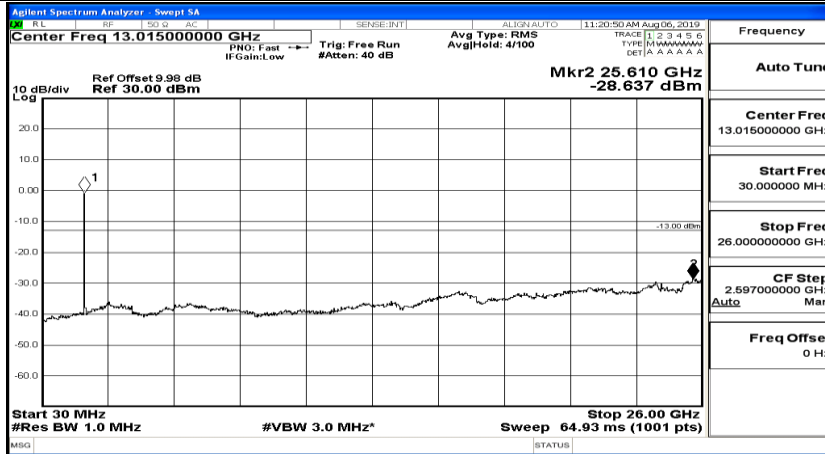

Frequency
Auto Tune
Center Freq 79.500 kHz
Start Freq 9.000 kHz
Stop Freq 150.000 kHz
CF Step 14.100 kHz Man
Freq Offset 0 Hz

Frequency
Auto Tune
Center Freq 15.075000 MHz
Start Freq 150.000 kHz
Stop Freq 30.000000 MHz
CF Step 2.985000 MHz Man
Freq Offset 0 Hz

Frequency
Auto Tune
Center Freq 13.015000000 GHz
Start Freq 30.000000 MHz
Stop Freq 26.000000000 GHz
CF Step 2.597000000 GHz Man
Freq Offset 0 Hz

CSE Test Graph(s) (Channel Bandwidth:20 MHz)_MCH_16QAM

CSE Test Graph(s) (Channel Bandwidth:20 MHz)_HCH_16QAM