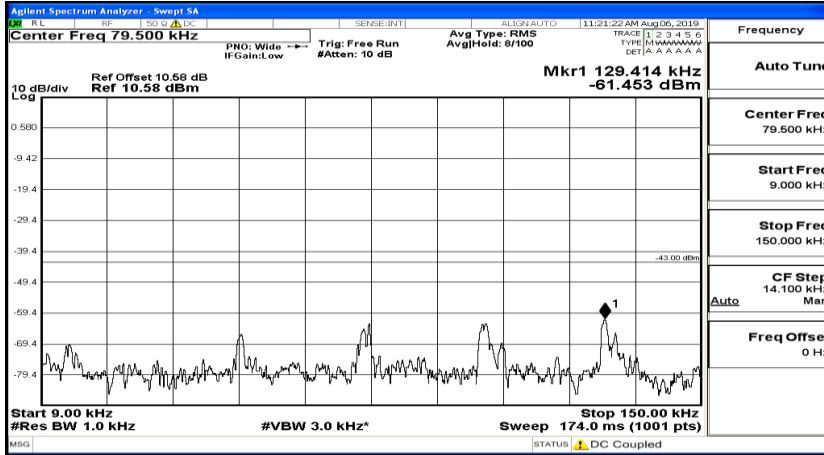

CSE Test Graph(s) (Channel Bandwidth:20 MHz)_HCH_QPSK