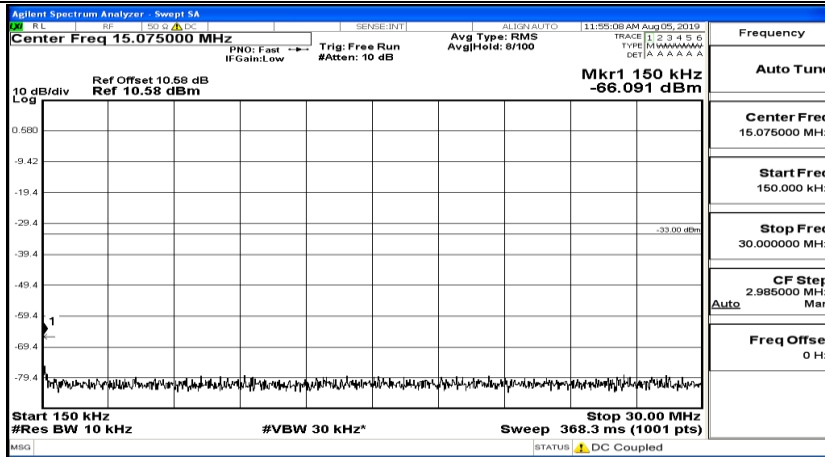

CSE Test Graph(s) (Channel Bandwidth: 3 MHz)_MCH_16QAM

CSE Test Graph(s) (Channel Bandwidth: 3 MHz) HCH_16QAM

CSE Test Graph(s) (Channel Bandwidth: 5 MHz)_LCH_QPSK

CSE Test Graph(s) (Channel Bandwidth: 5 MHz)_MCH_QPSK