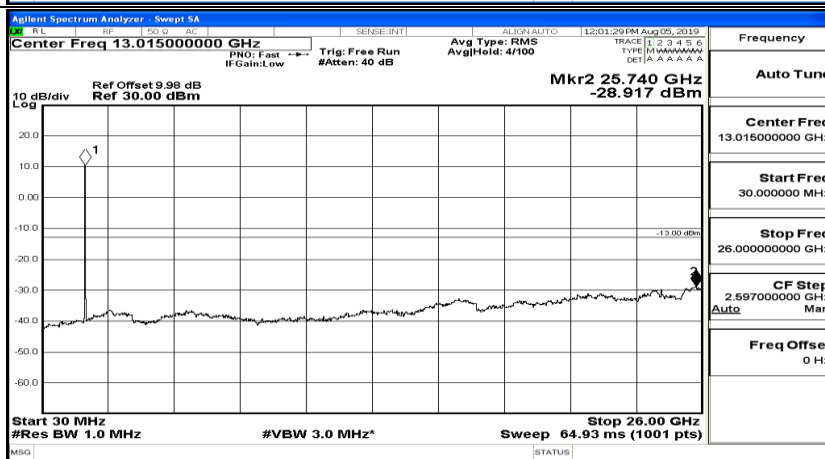

CSE Test Graph(s) (Channel Bandwidth: 10 MHz)_HCH_16QAM