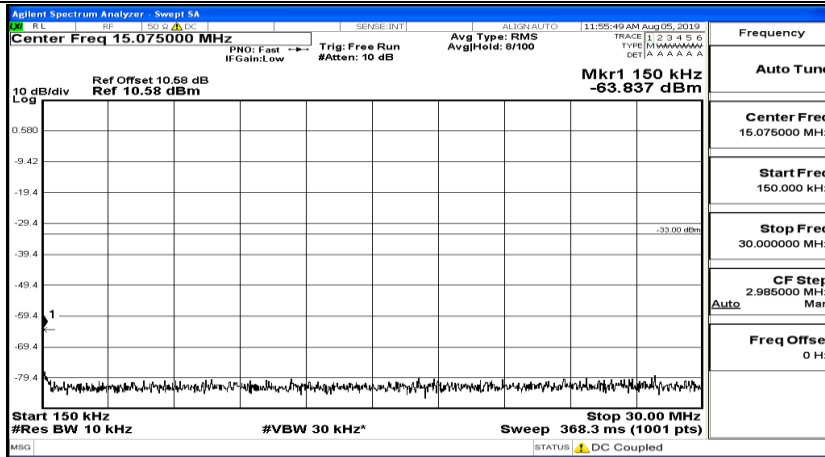

CSE Test Graph(s) (Channel Bandwidth: 5 MHz)_MCH_16QAM