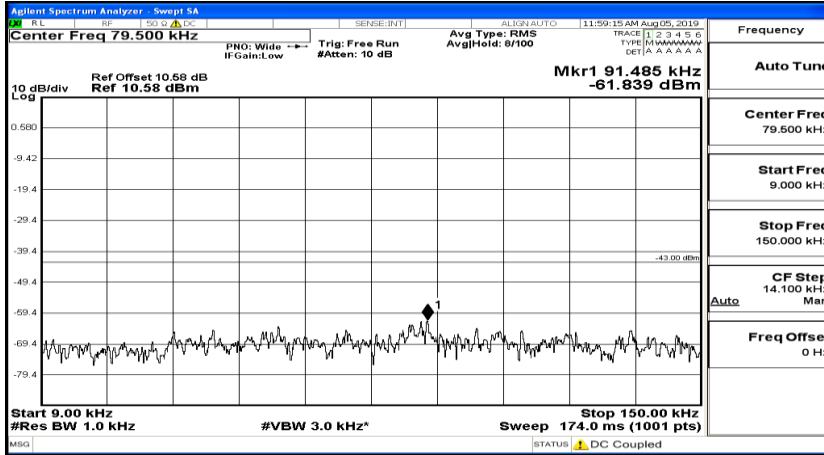

CSE Test Graph(s) (Channel Bandwidth: 5 MHz)_HCH_QPSK

CSE Test Graph(s) (Channel Bandwidth: 5 MHz)_LCH_16QAM

CSE Test Graph(s) (Channel Bandwidth: 5 MHz)_MCH_16QAM

CSE Test Graph(s) (Channel Bandwidth: 5 MHz)_HCH_16QAM

CSE Test Graph(s) (Channel Bandwidth: 10 MHz) LCH_QPSK

CSE Test Graph(s) (Channel Bandwidth: 10 MHz)_MCH_QPSK

CSE Test Graph(s) (Channel Bandwidth: 10 MHz)_HCH_QPSK

CSE Test Graph(s) (Channel Bandwidth: 10 MHz)_LCH_16QAM