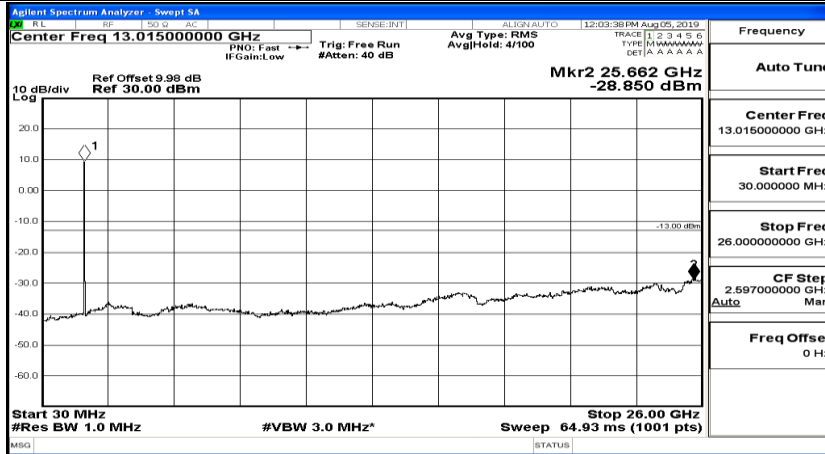

CSE Test Graph(s) (Channel Bandwidth: 10 MHz)_MCH_16QAM

CSE Test Graph(s) (Channel Bandwidth: 10 MHz)_HCH_16QAM

CSE Test Graph(s) (Channel Bandwidth:15 MHz) LCH_QPSK

CSE Test Graph(s) (Channel Bandwidth:15 MHz)_MCH_QPSK