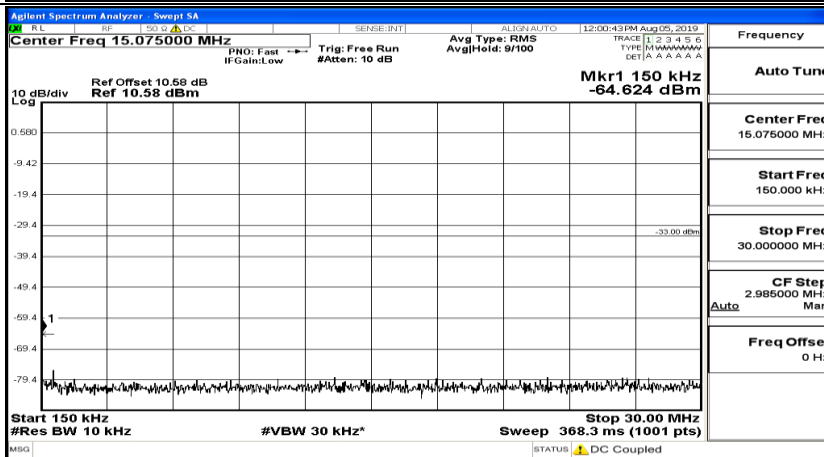

CSE Test Graph(s) (Channel Bandwidth: 10 MHz)_HCH_QPSK