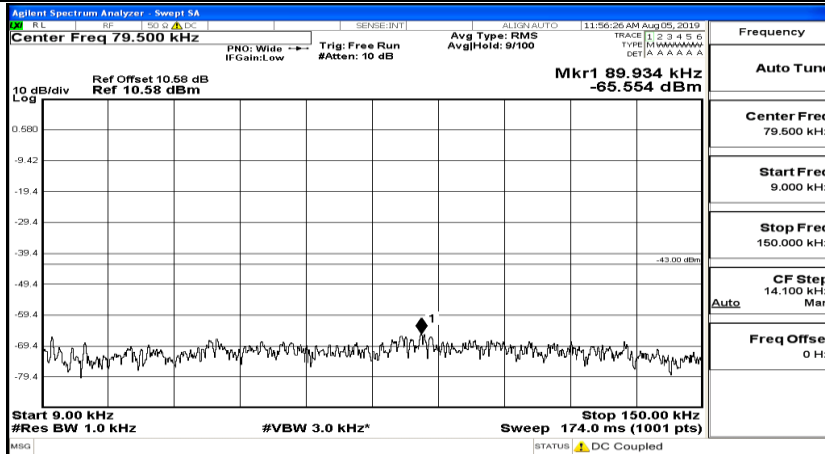

CSE Test Graph(s) (Channel Bandwidth: 5 MHz)_HCH_QPSK