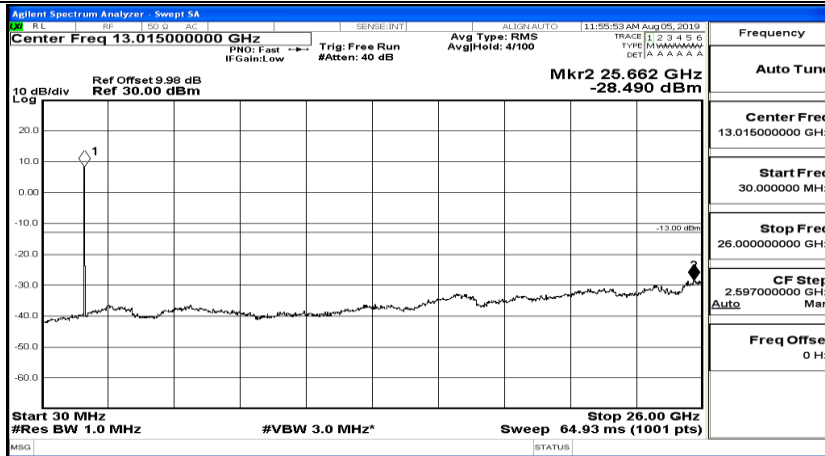

CSE Test Graph(s) (Channel Bandwidth: 5 MHz)_MCH_16QAM