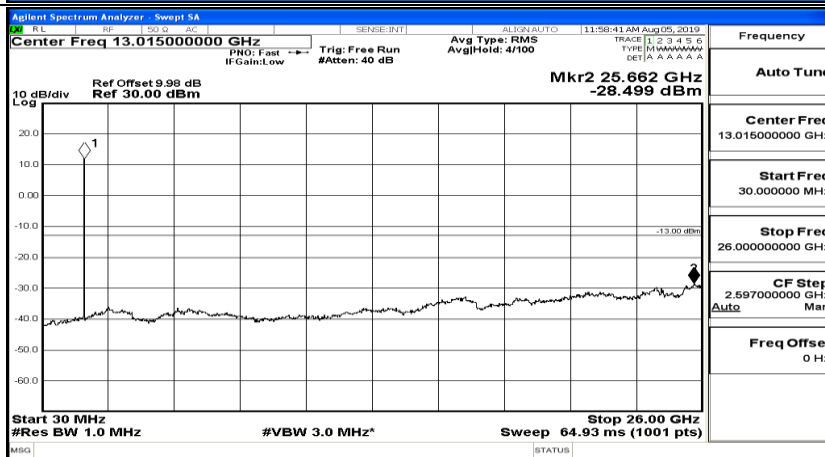

CSE Test Graph(s) (Channel Bandwidth: 10 MHz) LCH_QPSK

CSE Test Graph(s) (Channel Bandwidth: 10 MHz)_MCH_QPSK

CSE Test Graph(s) (Channel Bandwidth: 10 MHz)_HCH_QPSK

CSE Test Graph(s) (Channel Bandwidth: 10 MHz)_LCH_16QAM