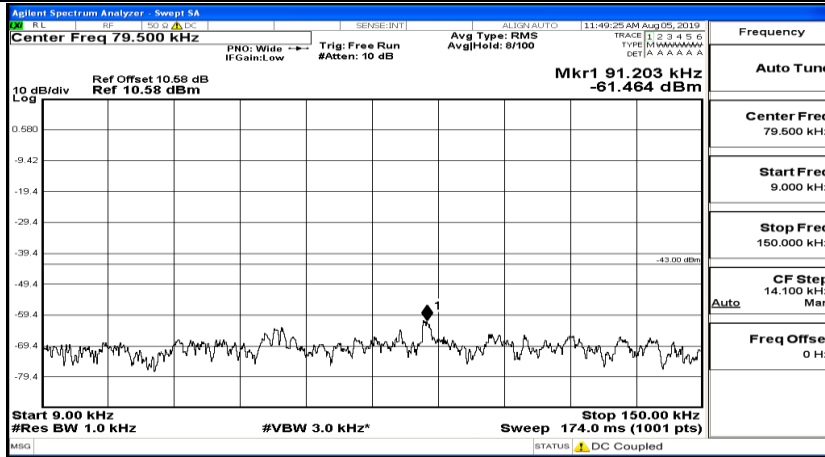

CSE Test Graph(s) (Channel Bandwidth: 1.4 MHz)_HCH_QPSK

CSE Test Graph(s) (Channel Bandwidth: 1.4 MHz)_LCH_16QAM

CSE Test Graph(s) (Channel Bandwidth: 1.4 MHz)_MCH_16QAM

CSE Test Graph(s) (Channel Bandwidth: 1.4 MHz)_HCH_16QAM

CSE Test Graph(s) (Channel Bandwidth: 3 MHz)_LCH_QPSK

CSE Test Graph(s) (Channel Bandwidth: 3 MHz)_MCH_QPSK

CSE Test Graph(s) (Channel Bandwidth: 3 MHz)_HCH_QPSK

CSE Test Graph(s) (Channel Bandwidth: 3 MHz)_LCH_16QAM