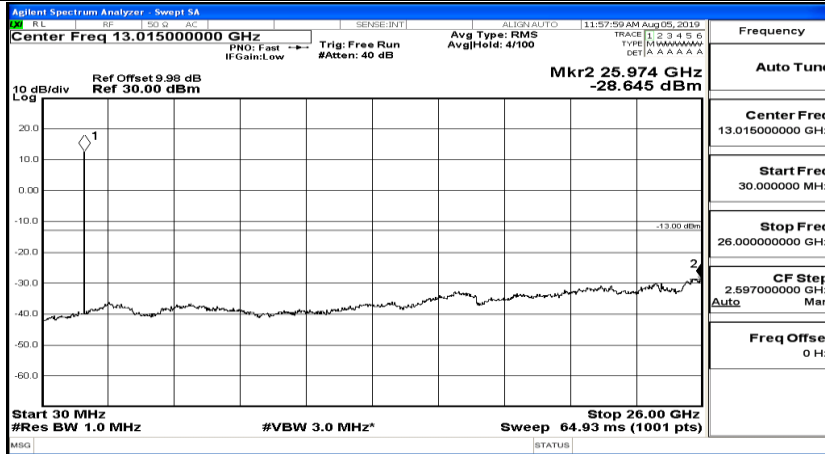

CSE Test Graph(s) (Channel Bandwidth: 5 MHz)_HCH_QPSK

CSE Test Graph(s) (Channel Bandwidth: 5 MHz)_LCH_16QAM

CSE Test Graph(s) (Channel Bandwidth: 5 MHz)_MCH_16QAM

CSE Test Graph(s) (Channel Bandwidth: 5 MHz)_HCH_16QAM

CSE Test Graph(s) (Channel Bandwidth: 10 MHz) LCH_QPSK

CSE Test Graph(s) (Channel Bandwidth: 10 MHz)_MCH_QPSK

CSE Test Graph(s) (Channel Bandwidth: 10 MHz)_HCH_QPSK

CSE Test Graph(s) (Channel Bandwidth: 10 MHz)_LCH_16QAM