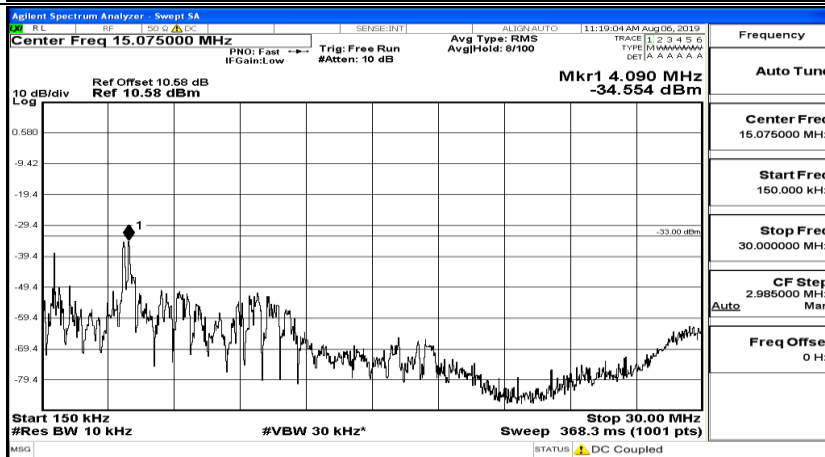

CSE Test Graph(s) (Channel Bandwidth:20 MHz) LCH_QPSK

CSE Test Graph(s) (Channel Bandwidth:20 MHz)_MCH_QPSK

CSE Test Graph(s) (Channel Bandwidth:20 MHz)_HCH_QPSK

CSE Test Graph(s) (Channel Bandwidth:20 MHz)_LCH_16QAM

Frequency
Auto Tune
Center Freq 79.500 kHz
Start Freq 9.000 kHz
Stop Freq 150.000 kHz
CF Step 14.100 kHz Man
Freq Offset 0 Hz

Frequency
Auto Tune
Center Freq 15.075000 MHz
Start Freq 150.000 kHz
Stop Freq 30.000000 MHz
CF Step 2.985000 MHz Man
Freq Offset 0 Hz