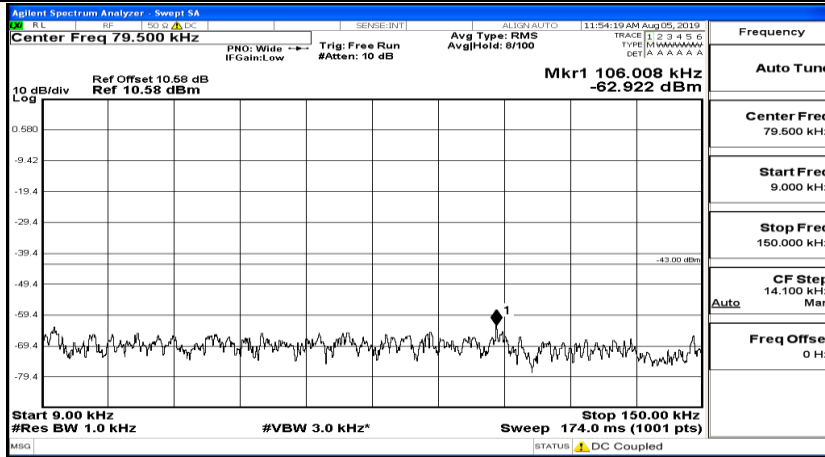

CSE Test Graph(s) (Channel Bandwidth: 5 MHz)_LCH_16QAM