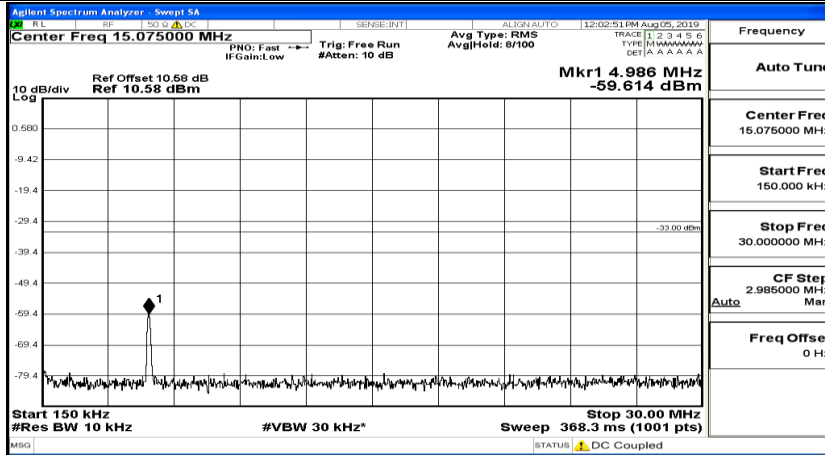

CSE Test Graph(s) (Channel Bandwidth:15 MHz)_LCH_16QAM