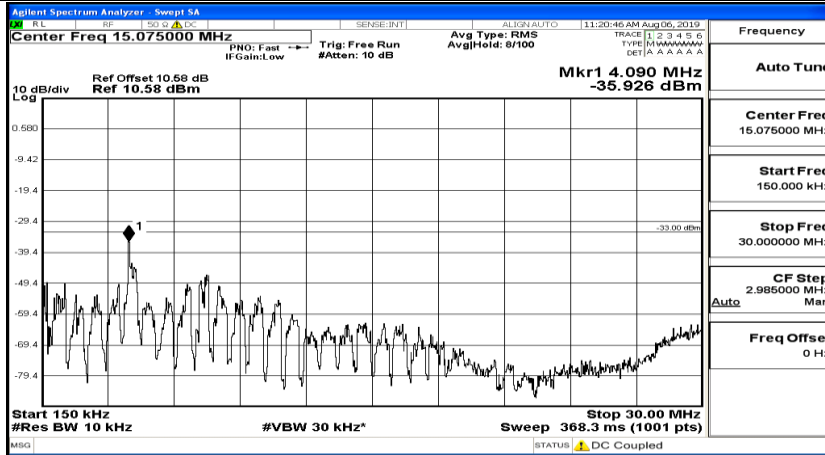

Frequency
Auto Tune
Center Freq 79.500 kHz
Start Freq 9.000 kHz
Stop Freq 150.000 kHz
CF Step 14.100 kHz Man
Freq Offset 0 Hz

Frequency
Auto Tune
Center Freq 15.075000 MHz
Start Freq 150.000 kHz
Stop Freq 30.000000 MHz
CF Step 2.985000 MHz Man
Freq Offset 0 Hz

Frequency
Auto Tune
Center Freq 13.015000000 GHz
Start Freq 30.000000 MHz
Stop Freq 26.000000000 GHz
CF Step 2.597000000 GHz Man
Freq Offset 0 Hz

CSE Test Graph(s) (Channel Bandwidth:20 MHz)_MCH_16QAM

CSE Test Graph(s) (Channel Bandwidth:20 MHz)_HCH_16QAM