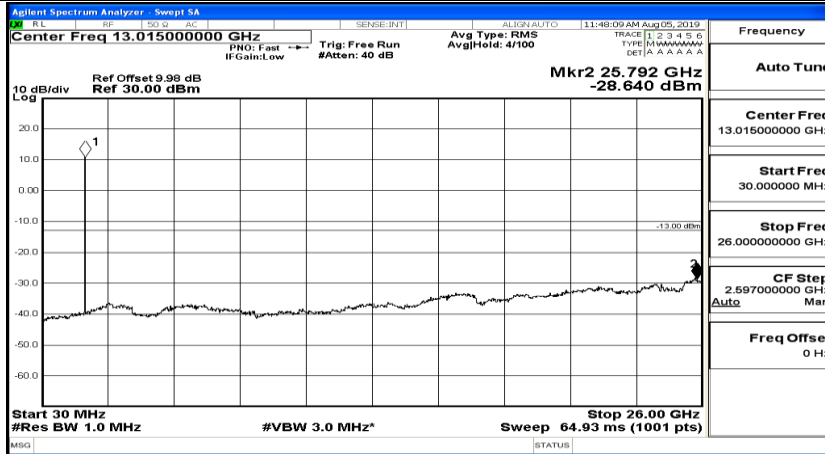

CSE Test Graph(s) (Channel Bandwidth: 1.4 MHz)_HCH_QPSK

CSE Test Graph(s) (Channel Bandwidth: 1.4 MHz)_LCH_16QAM

CSE Test Graph(s) (Channel Bandwidth: 1.4 MHz)_MCH_16QAM

CSE Test Graph(s) (Channel Bandwidth: 1.4 MHz)_HCH_16QAM

CSE Test Graph(s) (Channel Bandwidth: 3 MHz)_LCH_QPSK

CSE Test Graph(s) (Channel Bandwidth: 3 MHz)_MCH_QPSK

CSE Test Graph(s) (Channel Bandwidth: 3 MHz)_HCH_QPSK

CSE Test Graph(s) (Channel Bandwidth: 3 MHz)_LCH_16QAM