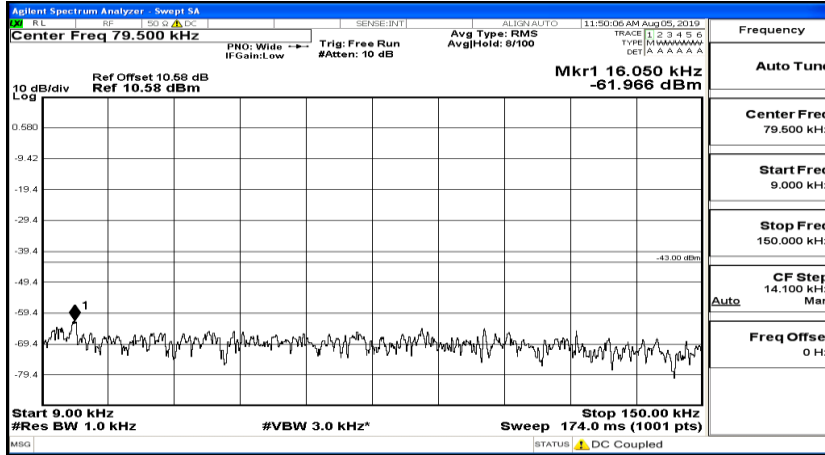

CSE Test Graph(s) (Channel Bandwidth: 3 MHz)_LCH_QPSK

CSE Test Graph(s) (Channel Bandwidth: 3 MHz)_MCH_QPSK

CSE Test Graph(s) (Channel Bandwidth: 3 MHz)_HCH_QPSK

CSE Test Graph(s) (Channel Bandwidth: 3 MHz)_LCH_16QAM