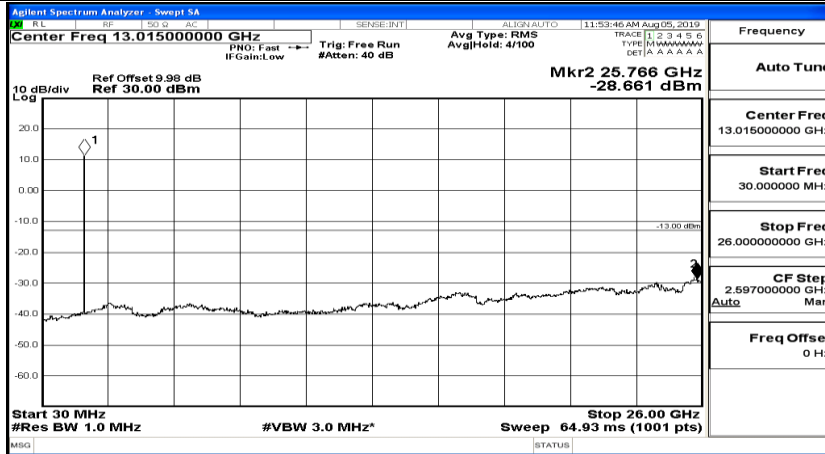

CSE Test Graph(s) (Channel Bandwidth: 3 MHz)_LCH_QPSK

CSE Test Graph(s) (Channel Bandwidth: 3 MHz)_MCH_QPSK

CSE Test Graph(s) (Channel Bandwidth: 3 MHz)_HCH_QPSK

CSE Test Graph(s) (Channel Bandwidth: 3 MHz)_LCH_16QAM

CSE Test Graph(s) (Channel Bandwidth: 3 MHz)_MCH_16QAM

CSE Test Graph(s) (Channel Bandwidth: 3 MHz) HCH_16QAM

CSE Test Graph(s) (Channel Bandwidth: 5 MHz)_LCH_QPSK

CSE Test Graph(s) (Channel Bandwidth: 5 MHz)_MCH_QPSK