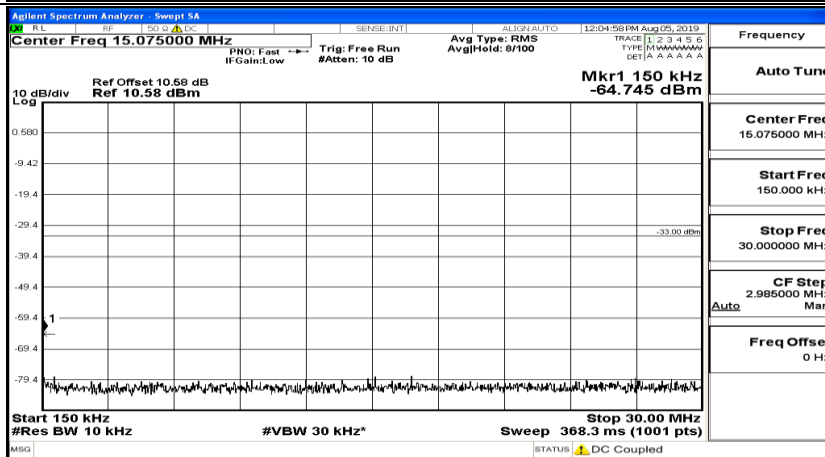

CSE Test Graph(s) (Channel Bandwidth:15 MHz)_HCH_QPSK