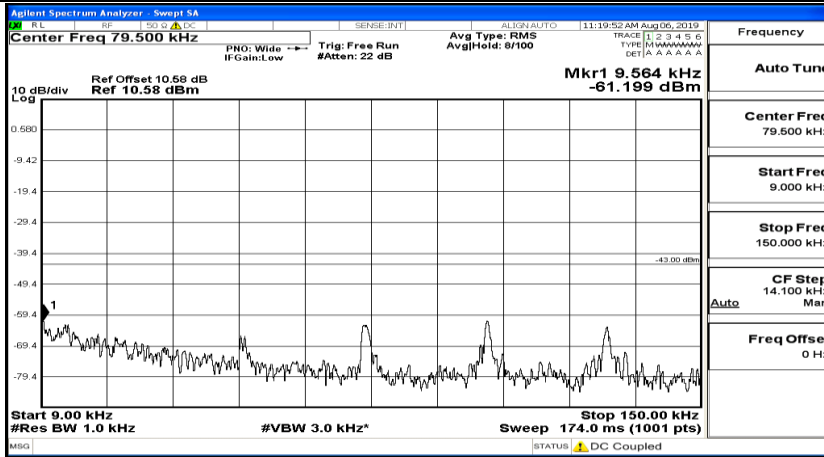

CSE Test Graph(s) (Channel Bandwidth:20 MHz)_MCH_QPSK