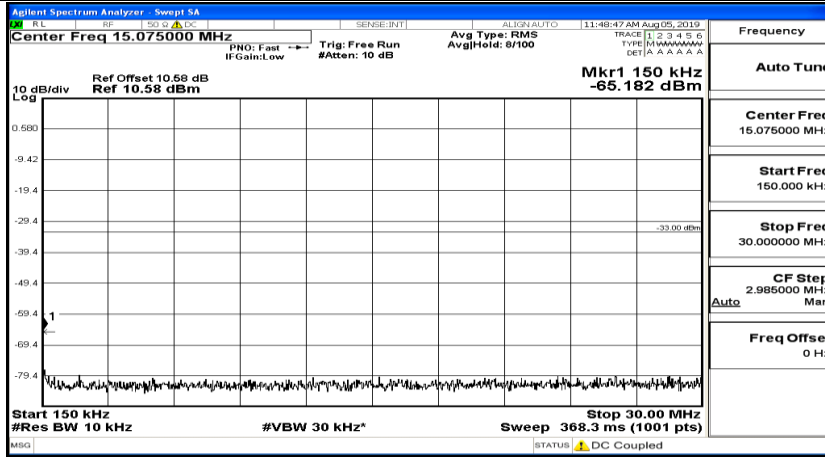

CSE Test Graph(s) (Channel Bandwidth: 1.4 MHz)_HCH_QPSK

CSE Test Graph(s) (Channel Bandwidth: 1.4 MHz)_LCH_16QAM

CSE Test Graph(s) (Channel Bandwidth: 1.4 MHz)_MCH_16QAM

CSE Test Graph(s) (Channel Bandwidth: 1.4 MHz)_HCH_16QAM

CSE Test Graph(s) (Channel Bandwidth: 3 MHz)_LCH_QPSK

CSE Test Graph(s) (Channel Bandwidth: 3 MHz)_MCH_QPSK

CSE Test Graph(s) (Channel Bandwidth: 3 MHz)_HCH_QPSK

CSE Test Graph(s) (Channel Bandwidth: 3 MHz)_LCH_16QAM