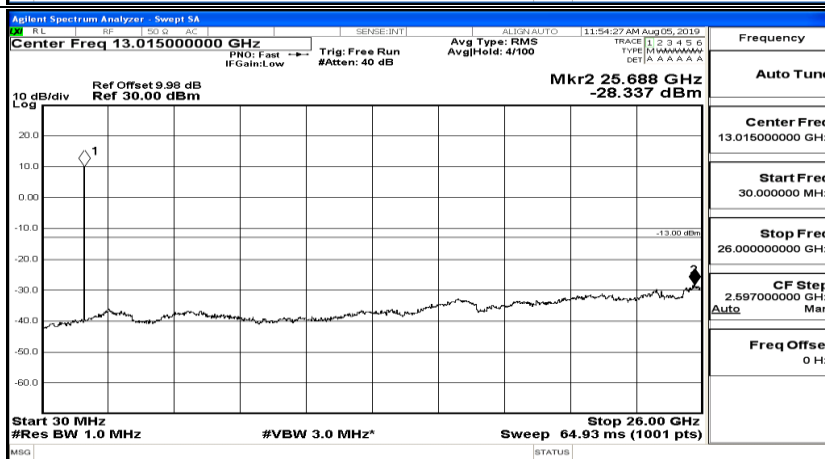

CSE Test Graph(s) (Channel Bandwidth: 5 MHz)_LCH_16QAM