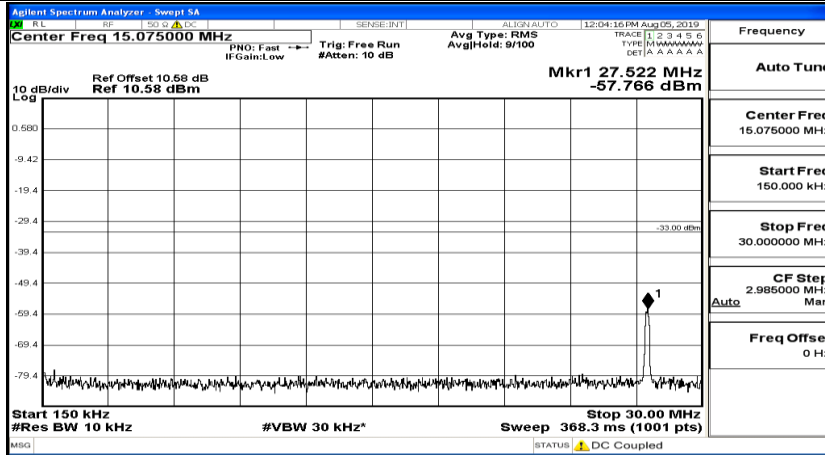

CSE Test Graph(s) (Channel Bandwidth:15 MHz)_MCH_16QAM