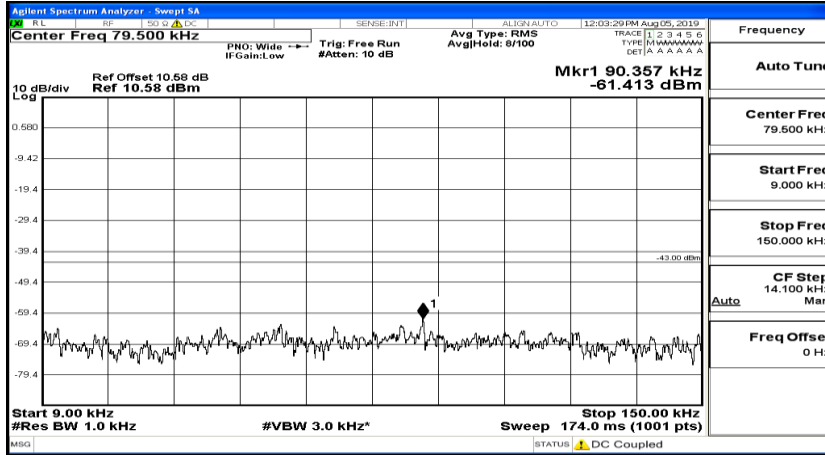

CSE Test Graph(s) (Channel Bandwidth: 10 MHz)_MCH_16QAM

CSE Test Graph(s) (Channel Bandwidth: 10 MHz)_HCH_16QAM

CSE Test Graph(s) (Channel Bandwidth:15 MHz) LCH_QPSK

CSE Test Graph(s) (Channel Bandwidth:15 MHz)_MCH_QPSK