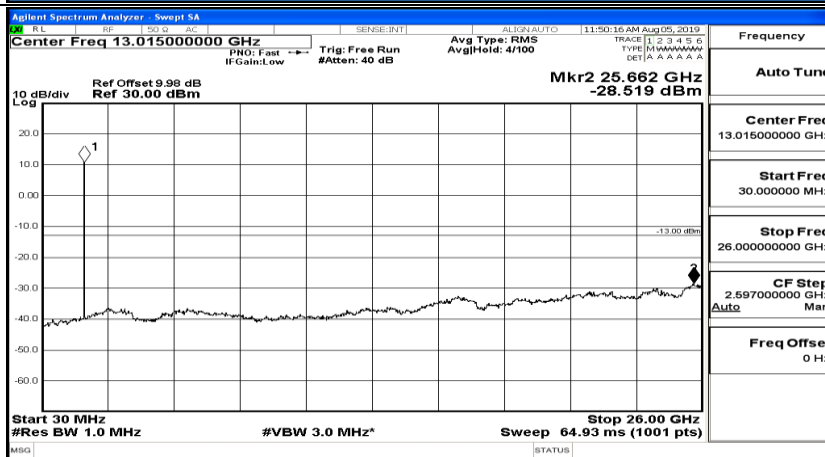

CSE Test Graph(s) (Channel Bandwidth: 3 MHz)_LCH_QPSK

CSE Test Graph(s) (Channel Bandwidth: 3 MHz)_MCH_QPSK

CSE Test Graph(s) (Channel Bandwidth: 3 MHz)_HCH_QPSK

CSE Test Graph(s) (Channel Bandwidth: 3 MHz)_LCH_16QAM

CSE Test Graph(s) (Channel Bandwidth: 3 MHz)_MCH_16QAM

CSE Test Graph(s) (Channel Bandwidth: 3 MHz) HCH_16QAM

CSE Test Graph(s) (Channel Bandwidth: 5 MHz)_LCH_QPSK

CSE Test Graph(s) (Channel Bandwidth: 5 MHz)_MCH_QPSK