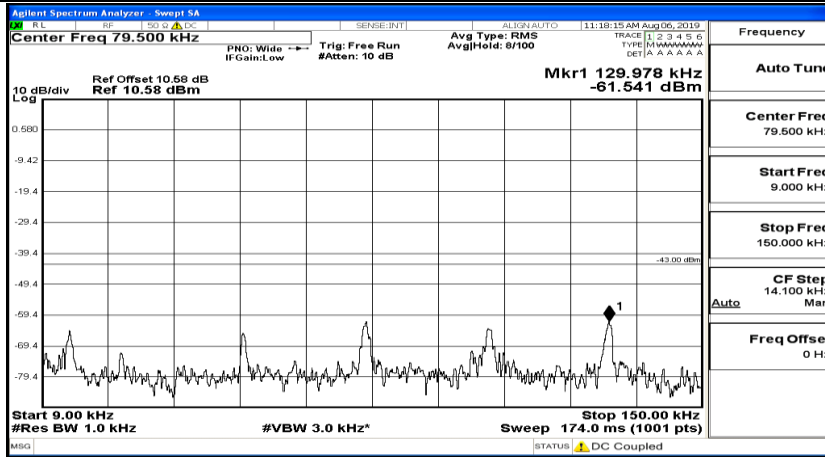

CSE Test Graph(s) (Channel Bandwidth:20 MHz) LCH_QPSK