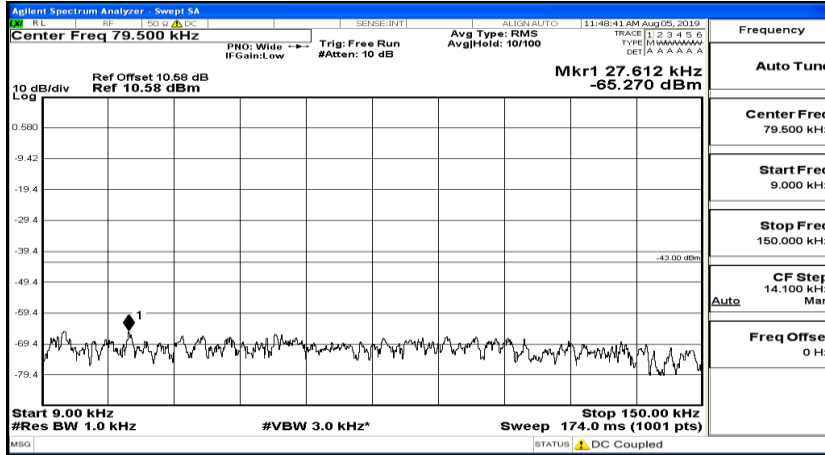

CSE Test Graph(s) (Channel Bandwidth: 1.4 MHz)_HCH_QPSK

CSE Test Graph(s) (Channel Bandwidth: 1.4 MHz)_LCH_16QAM

CSE Test Graph(s) (Channel Bandwidth: 1.4 MHz)_MCH_16QAM

CSE Test Graph(s) (Channel Bandwidth: 1.4 MHz)_HCH_16QAM

CSE Test Graph(s) (Channel Bandwidth: 3 MHz)_LCH_QPSK

CSE Test Graph(s) (Channel Bandwidth: 3 MHz)_MCH_QPSK

CSE Test Graph(s) (Channel Bandwidth: 3 MHz)_HCH_QPSK

CSE Test Graph(s) (Channel Bandwidth: 3 MHz)_LCH_16QAM