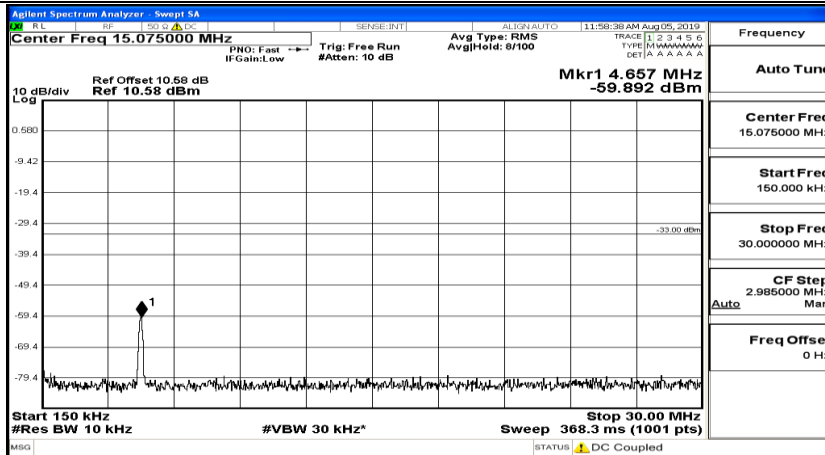

CSE Test Graph(s) (Channel Bandwidth: 10 MHz) LCH_QPSK

CSE Test Graph(s) (Channel Bandwidth: 10 MHz)_MCH_QPSK

CSE Test Graph(s) (Channel Bandwidth: 10 MHz)_HCH_QPSK

CSE Test Graph(s) (Channel Bandwidth: 10 MHz)_LCH_16QAM