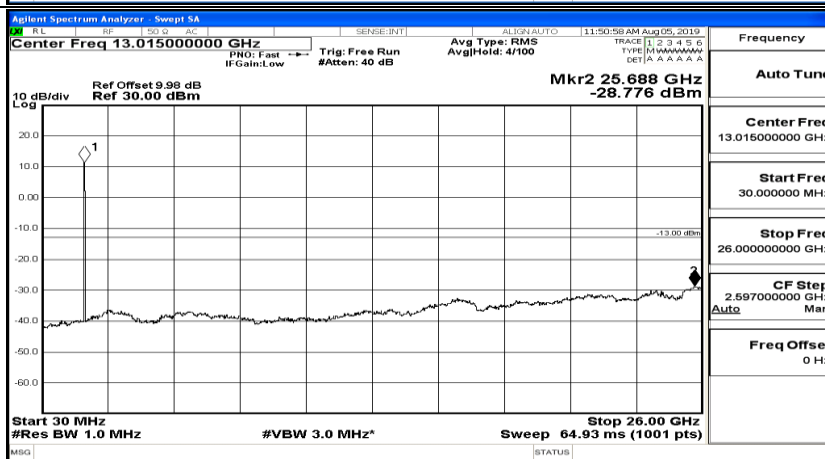

CSE Test Graph(s) (Channel Bandwidth: 1.4 MHz)_HCH_QPSK

CSE Test Graph(s) (Channel Bandwidth: 1.4 MHz)_LCH_16QAM

CSE Test Graph(s) (Channel Bandwidth: 1.4 MHz)_MCH_16QAM

CSE Test Graph(s) (Channel Bandwidth: 1.4 MHz)_HCH_16QAM

CSE Test Graph(s) (Channel Bandwidth: 3 MHz)_LCH_QPSK

CSE Test Graph(s) (Channel Bandwidth: 3 MHz)_MCH_QPSK

CSE Test Graph(s) (Channel Bandwidth: 3 MHz)_HCH_QPSK

CSE Test Graph(s) (Channel Bandwidth: 3 MHz)_LCH_16QAM