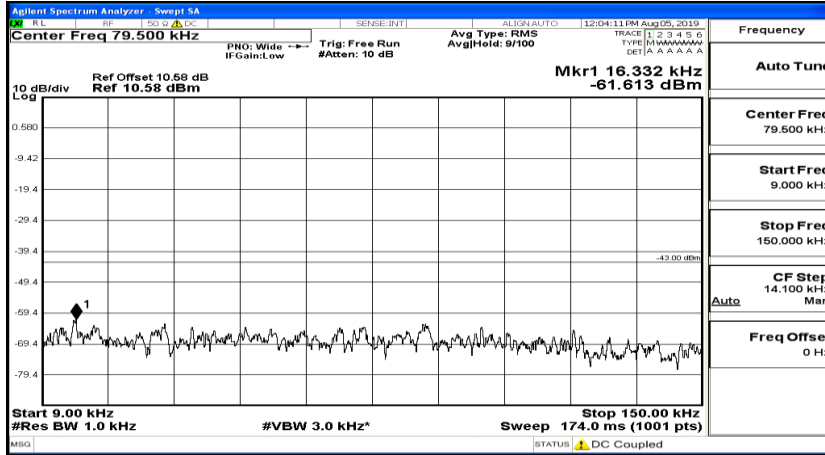

CSE Test Graph(s) (Channel Bandwidth:15 MHz)_MCH_16QAM