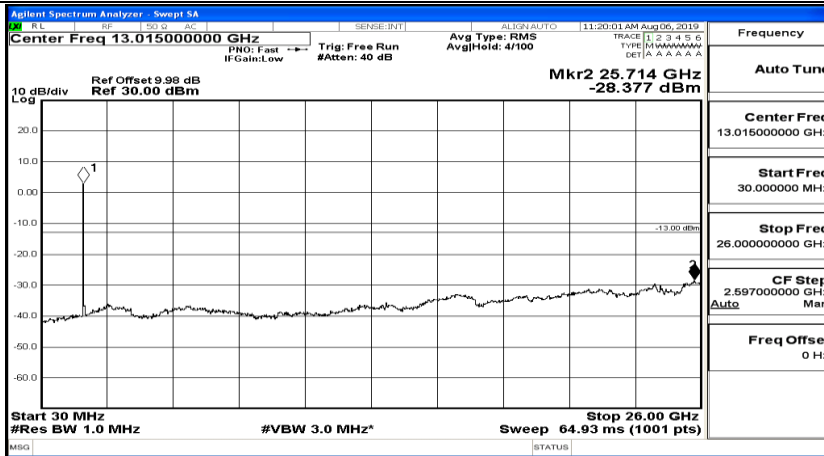

CSE Test Graph(s) (Channel Bandwidth:20 MHz)_MCH_QPSK