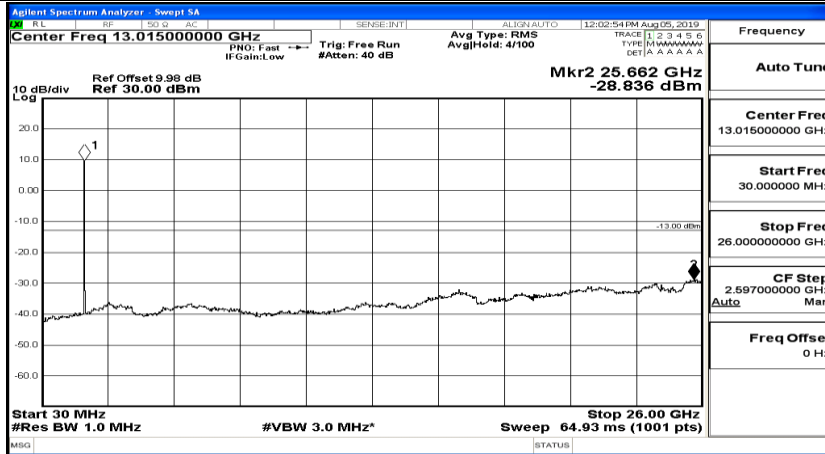

CSE Test Graph(s) (Channel Bandwidth:15 MHz)_LCH_16QAM