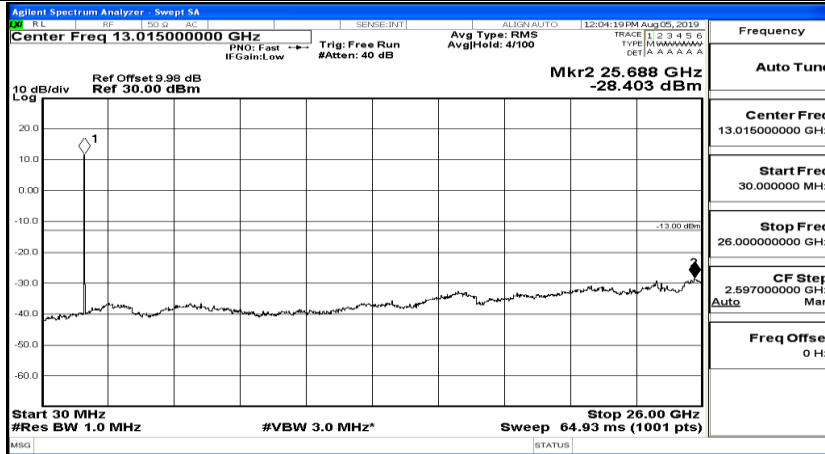

CSE Test Graph(s) (Channel Bandwidth:15 MHz)_MCH_16QAM