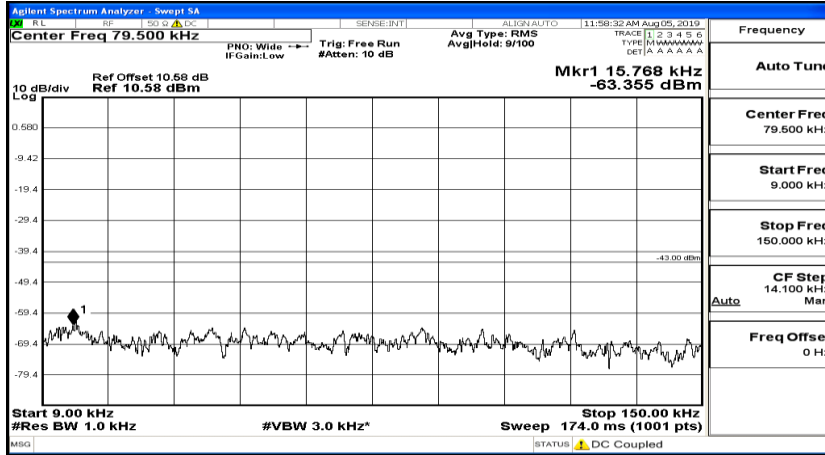

CSE Test Graph(s) (Channel Bandwidth: 10 MHz) LCH_QPSK

CSE Test Graph(s) (Channel Bandwidth: 10 MHz)_MCH_QPSK

CSE Test Graph(s) (Channel Bandwidth: 10 MHz)_HCH_QPSK

CSE Test Graph(s) (Channel Bandwidth: 10 MHz)_LCH_16QAM