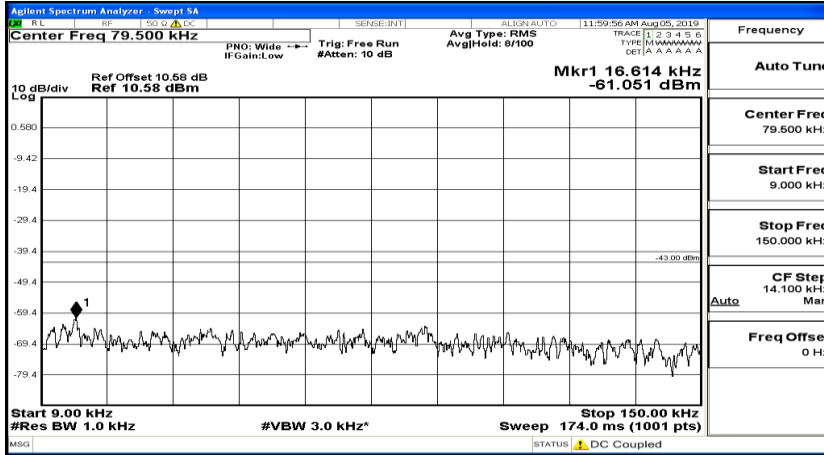

CSE Test Graph(s) (Channel Bandwidth: 10 MHz)_MCH_16QAM