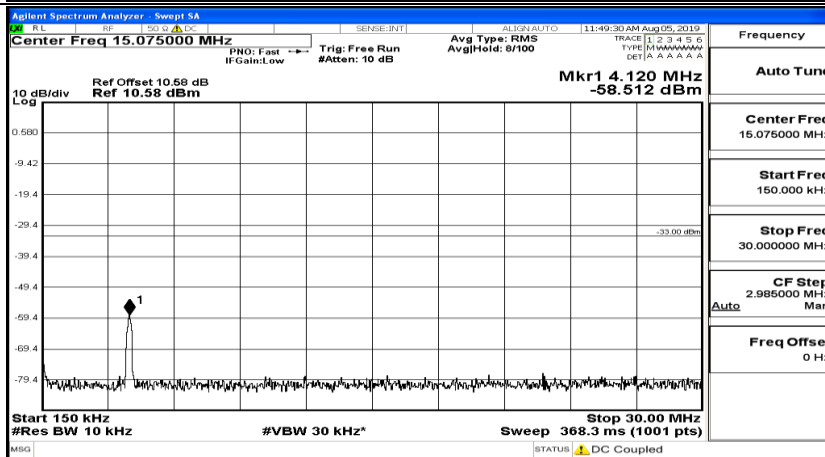

CSE Test Graph(s) (Channel Bandwidth: 3 MHz)_LCH_QPSK