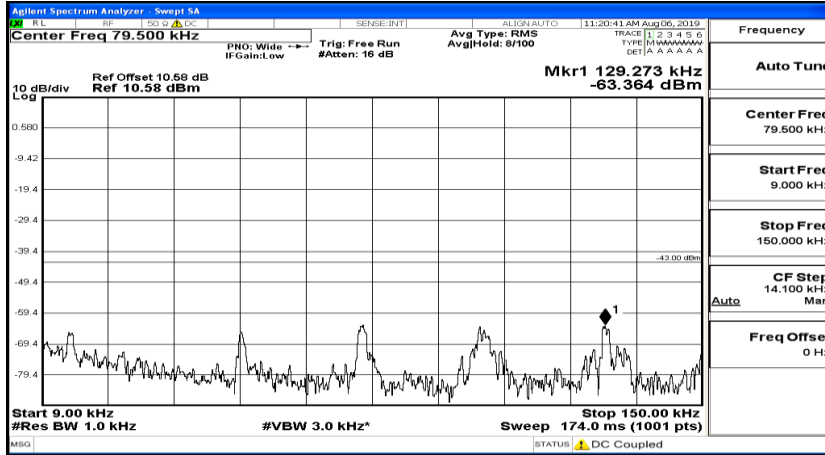

Frequency
Auto Tune
Center Freq 79.500 kHz
Start Freq 9.000 kHz
Stop Freq 150.000 kHz
CF Step 14.100 kHz Man
Freq Offset 0 Hz

Frequency
Auto Tune
Center Freq 15.075000 MHz
Start Freq 150.000 kHz
Stop Freq 30.000000 MHz
CF Step 2.985000 MHz Man
Freq Offset 0 Hz

Frequency
Auto Tune
Center Freq 13.015000000 GHz
Start Freq 30.000000 MHz
Stop Freq 26.000000000 GHz
CF Step 2.597000000 GHz Man
Freq Offset 0 Hz

CSE Test Graph(s) (Channel Bandwidth:20 MHz)_MCH_16QAM

CSE Test Graph(s) (Channel Bandwidth:20 MHz)_HCH_16QAM