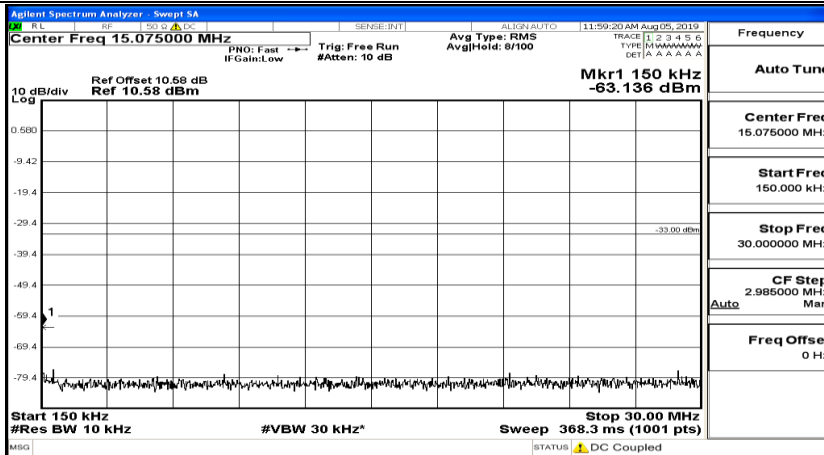

CSE Test Graph(s) (Channel Bandwidth: 10 MHz)_MCH_QPSK