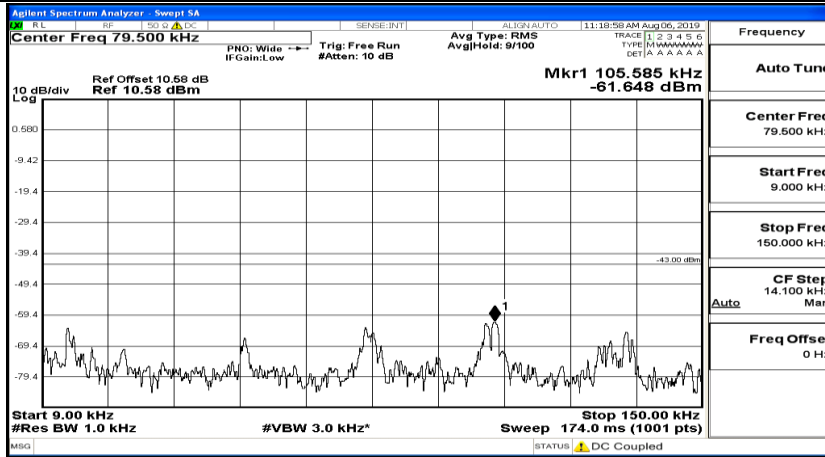

CSE Test Graph(s) (Channel Bandwidth:20 MHz) LCH_QPSK

CSE Test Graph(s) (Channel Bandwidth:20 MHz)_MCH_QPSK

CSE Test Graph(s) (Channel Bandwidth:20 MHz)_HCH_QPSK

CSE Test Graph(s) (Channel Bandwidth:20 MHz)_LCH_16QAM

Frequency
Auto Tune
Center Freq 79.500 kHz
Start Freq 9.000 kHz
Stop Freq 150.000 kHz
CF Step 14.100 kHz Man
Freq Offset 0 Hz

Frequency
Auto Tune
Center Freq 15.075000 MHz
Start Freq 150.000 kHz
Stop Freq 30.000000 MHz
CF Step 2.985000 MHz Man
Freq Offset 0 Hz