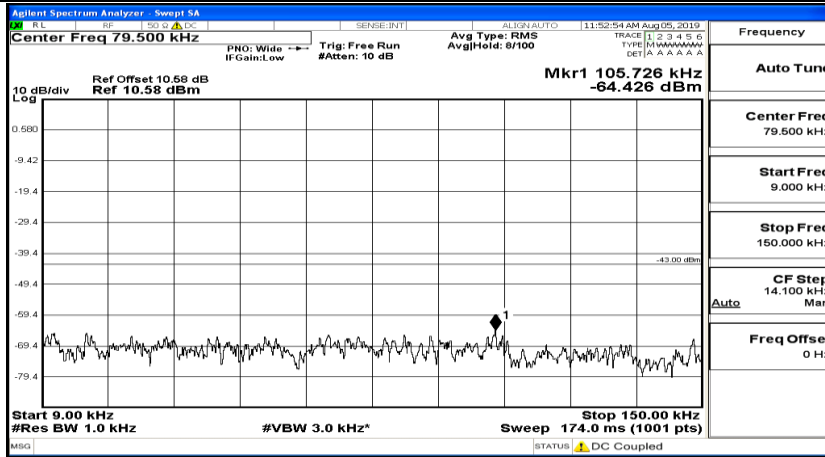

CSE Test Graph(s) (Channel Bandwidth: 3 MHz) HCH_16QAM