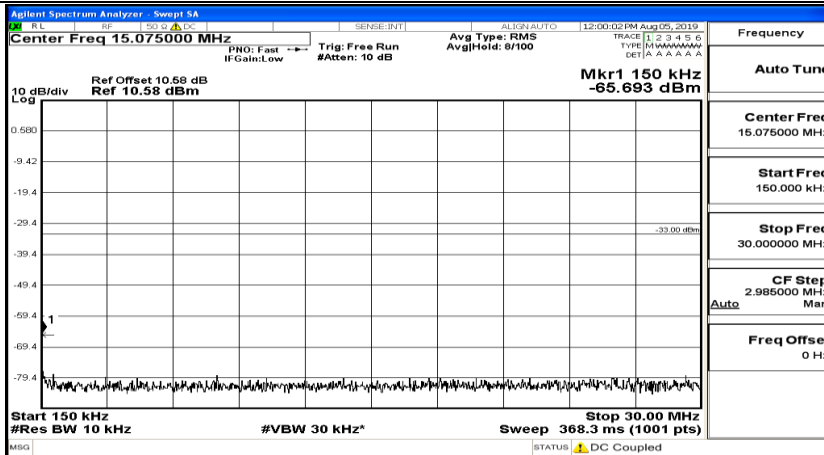

CSE Test Graph(s) (Channel Bandwidth: 10 MHz)_MCH_16QAM