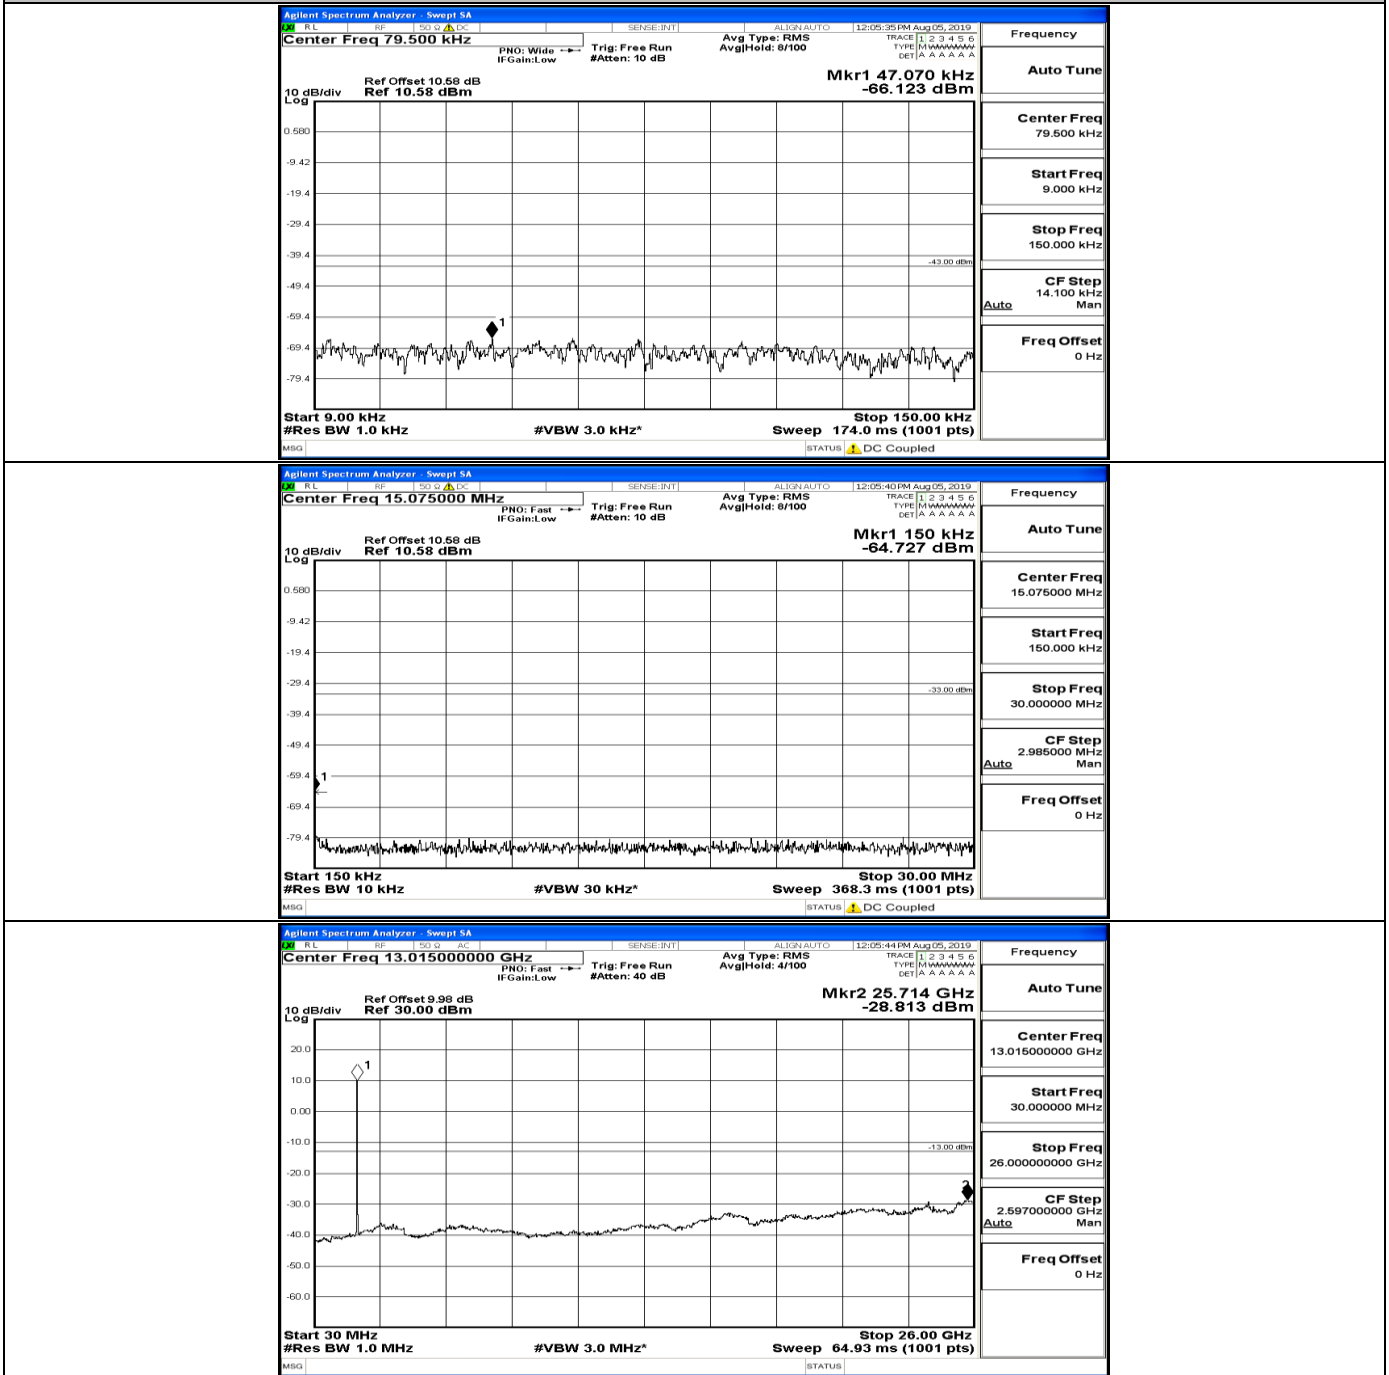

CSE Test Graph(s) (Channel Bandwidth:15 MHz)_HCH_QPSK

CSE Test Graph(s) (Channel Bandwidth:15 MHz)_LCH_16QAM

CSE Test Graph(s) (Channel Bandwidth:15 MHz)_MCH_16QAM

CSE Test Graph(s) (Channel Bandwidth:15 MHz)_HCH_16QAM