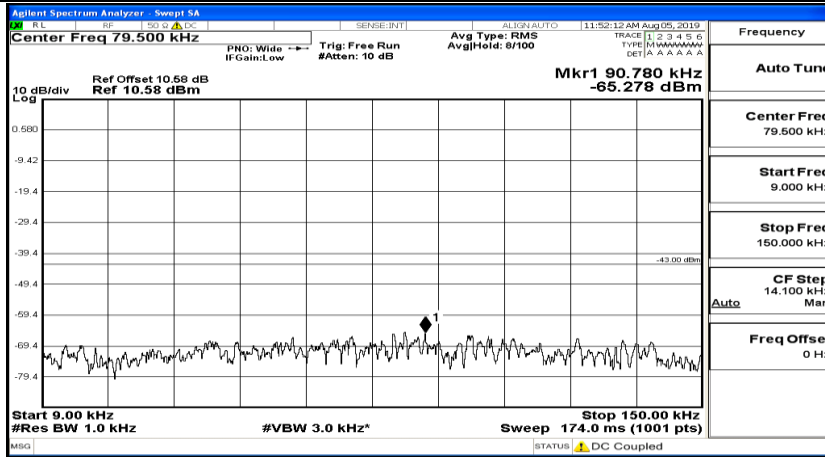

CSE Test Graph(s) (Channel Bandwidth: 3 MHz)_HCH_QPSK