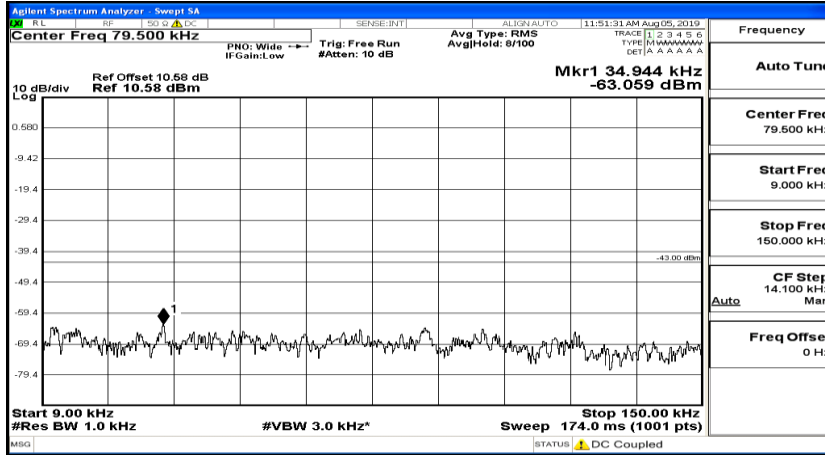

CSE Test Graph(s) (Channel Bandwidth: 3 MHz)_LCH_QPSK

CSE Test Graph(s) (Channel Bandwidth: 3 MHz)_MCH_QPSK

CSE Test Graph(s) (Channel Bandwidth: 3 MHz)_HCH_QPSK

CSE Test Graph(s) (Channel Bandwidth: 3 MHz)_LCH_16QAM

CSE Test Graph(s) (Channel Bandwidth: 3 MHz)_MCH_16QAM

CSE Test Graph(s) (Channel Bandwidth: 3 MHz) HCH_16QAM

CSE Test Graph(s) (Channel Bandwidth: 5 MHz)_LCH_QPSK

CSE Test Graph(s) (Channel Bandwidth: 5 MHz)_MCH_QPSK