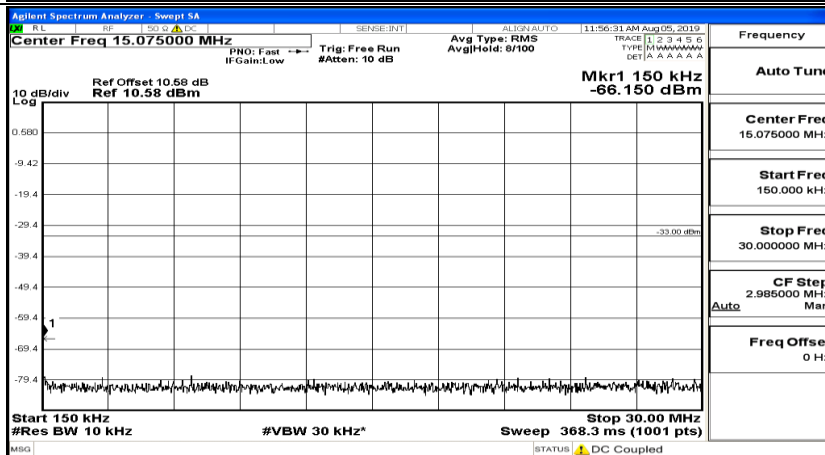

CSE Test Graph(s) (Channel Bandwidth: 5 MHz)_HCH_QPSK