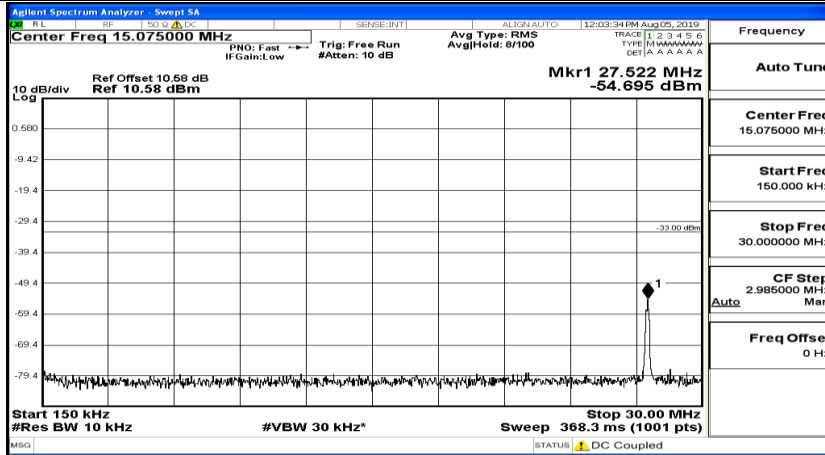

CSE Test Graph(s) (Channel Bandwidth: 10 MHz)_MCH_16QAM

CSE Test Graph(s) (Channel Bandwidth: 10 MHz)_HCH_16QAM

CSE Test Graph(s) (Channel Bandwidth:15 MHz) LCH_QPSK

CSE Test Graph(s) (Channel Bandwidth:15 MHz)_MCH_QPSK