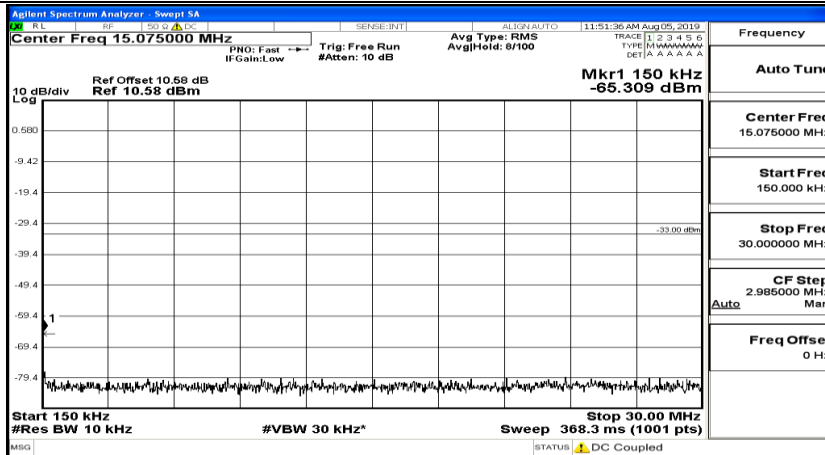

CSE Test Graph(s) (Channel Bandwidth: 3 MHz)_MCH_16QAM