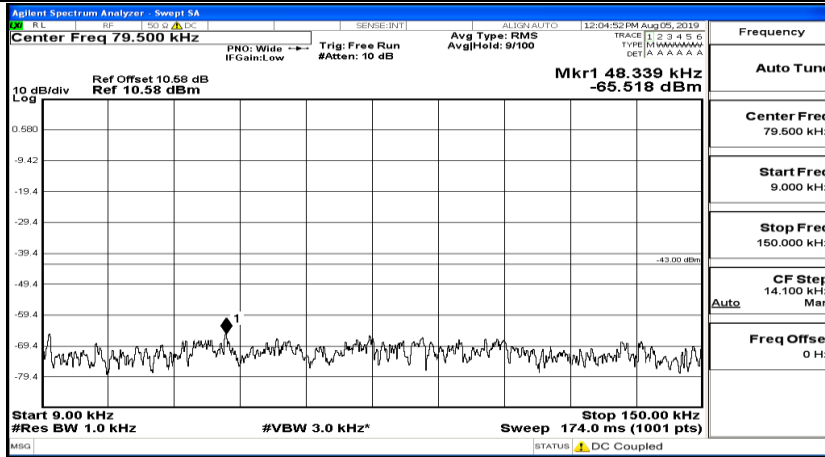

CSE Test Graph(s) (Channel Bandwidth:15 MHz)_HCH_QPSK