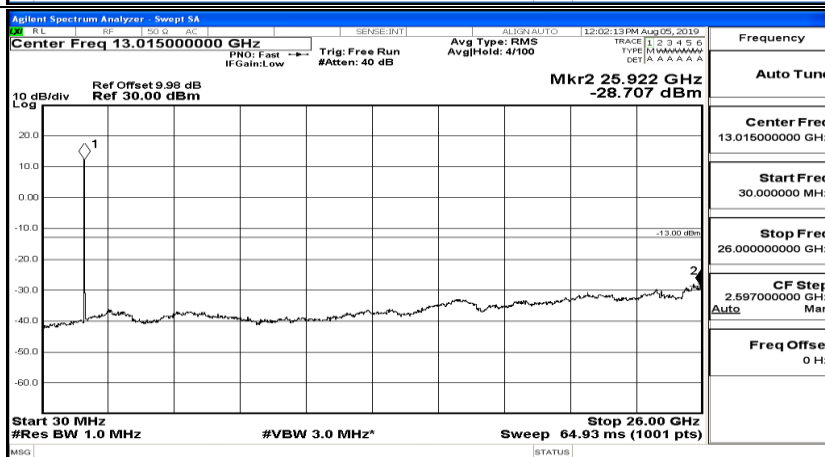

CSE Test Graph(s) (Channel Bandwidth:15 MHz) LCH_QPSK