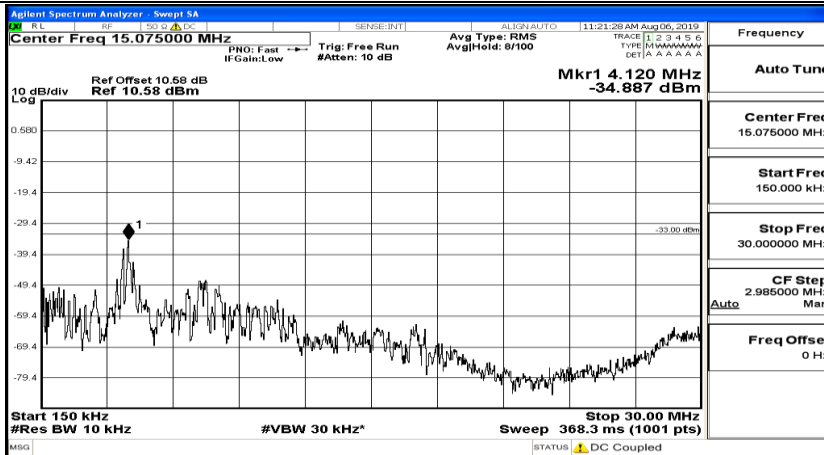

CSE Test Graph(s) (Channel Bandwidth:20 MHz)_HCH_QPSK