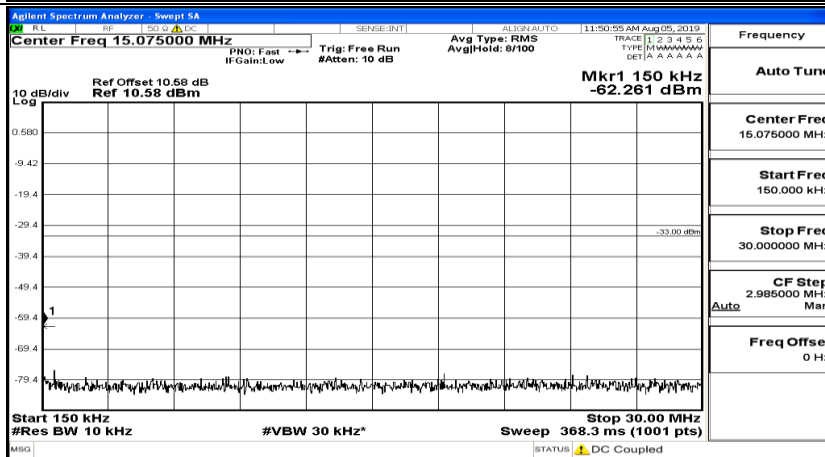

CSE Test Graph(s) (Channel Bandwidth: 3 MHz)_MCH_QPSK