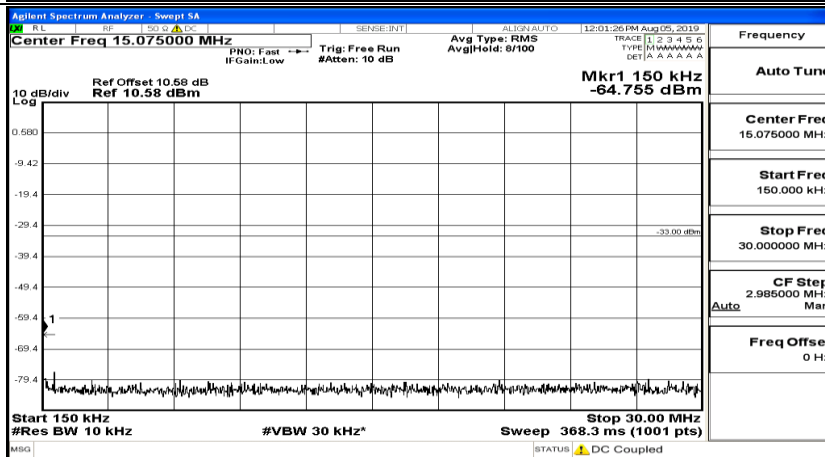

CSE Test Graph(s) (Channel Bandwidth: 10 MHz)_HCH_16QAM