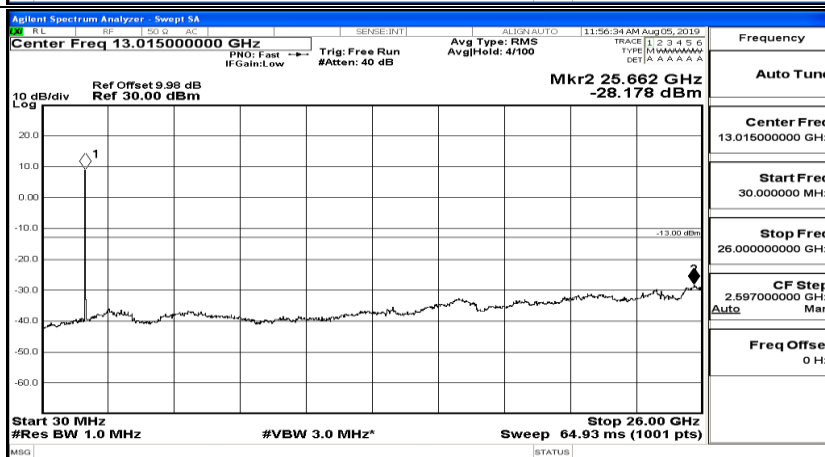

CSE Test Graph(s) (Channel Bandwidth: 5 MHz)_HCH_QPSK