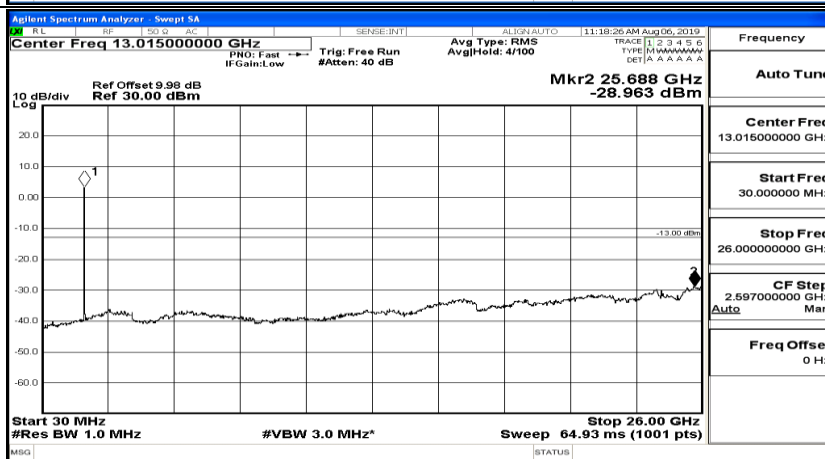

CSE Test Graph(s) (Channel Bandwidth:20 MHz) LCH_QPSK