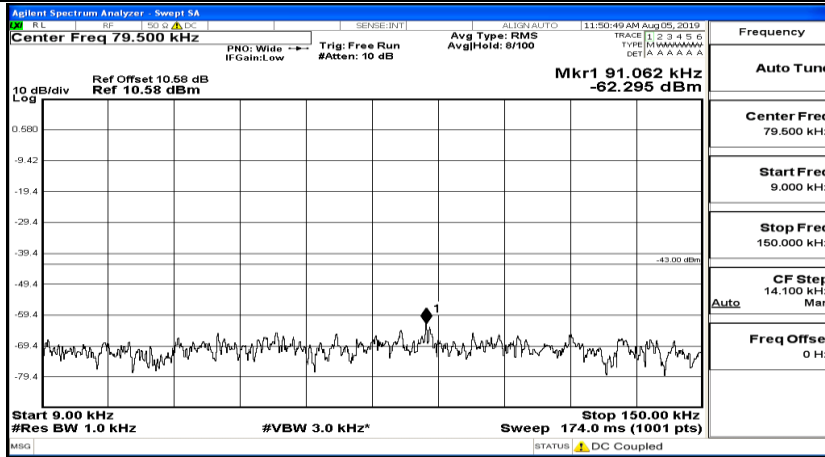

CSE Test Graph(s) (Channel Bandwidth: 3 MHz)_MCH_QPSK