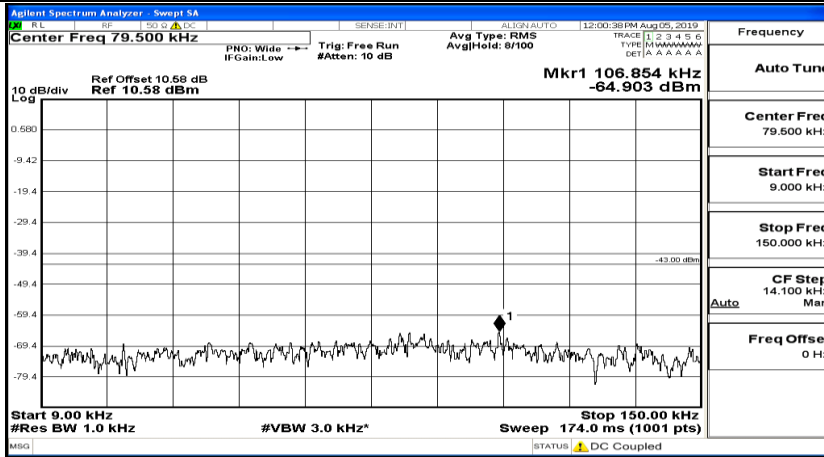

CSE Test Graph(s) (Channel Bandwidth: 10 MHz)_HCH_QPSK