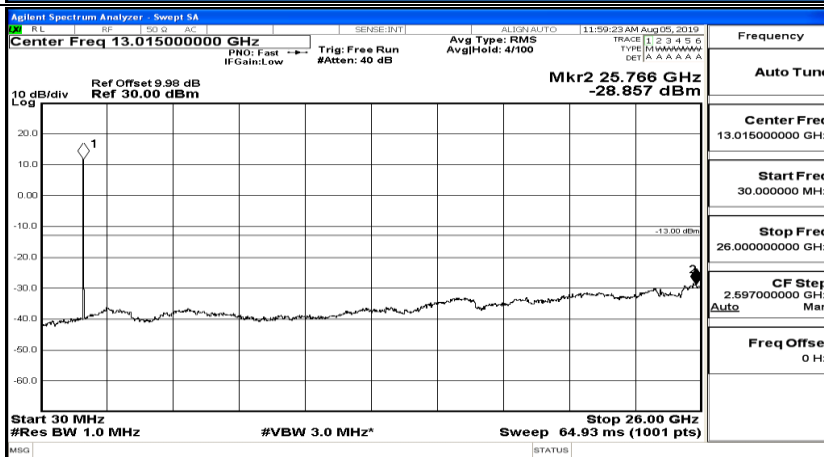

CSE Test Graph(s) (Channel Bandwidth: 10 MHz)_MCH_QPSK