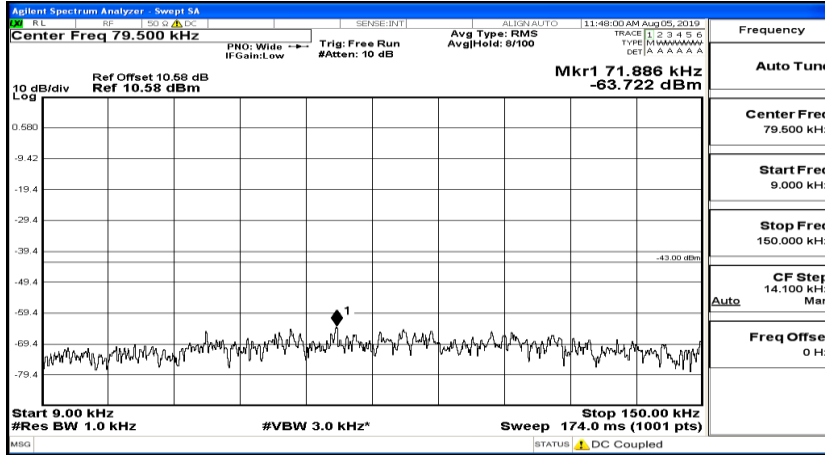

CSE Test Graph(s) (Channel Bandwidth: 1.4 MHz)_HCH_QPSK

CSE Test Graph(s) (Channel Bandwidth: 1.4 MHz)_LCH_16QAM

CSE Test Graph(s) (Channel Bandwidth: 1.4 MHz)_MCH_16QAM

CSE Test Graph(s) (Channel Bandwidth: 1.4 MHz)_HCH_16QAM

CSE Test Graph(s) (Channel Bandwidth: 3 MHz)_LCH_QPSK

CSE Test Graph(s) (Channel Bandwidth: 3 MHz)_MCH_QPSK

CSE Test Graph(s) (Channel Bandwidth: 3 MHz)_HCH_QPSK

CSE Test Graph(s) (Channel Bandwidth: 3 MHz)_LCH_16QAM