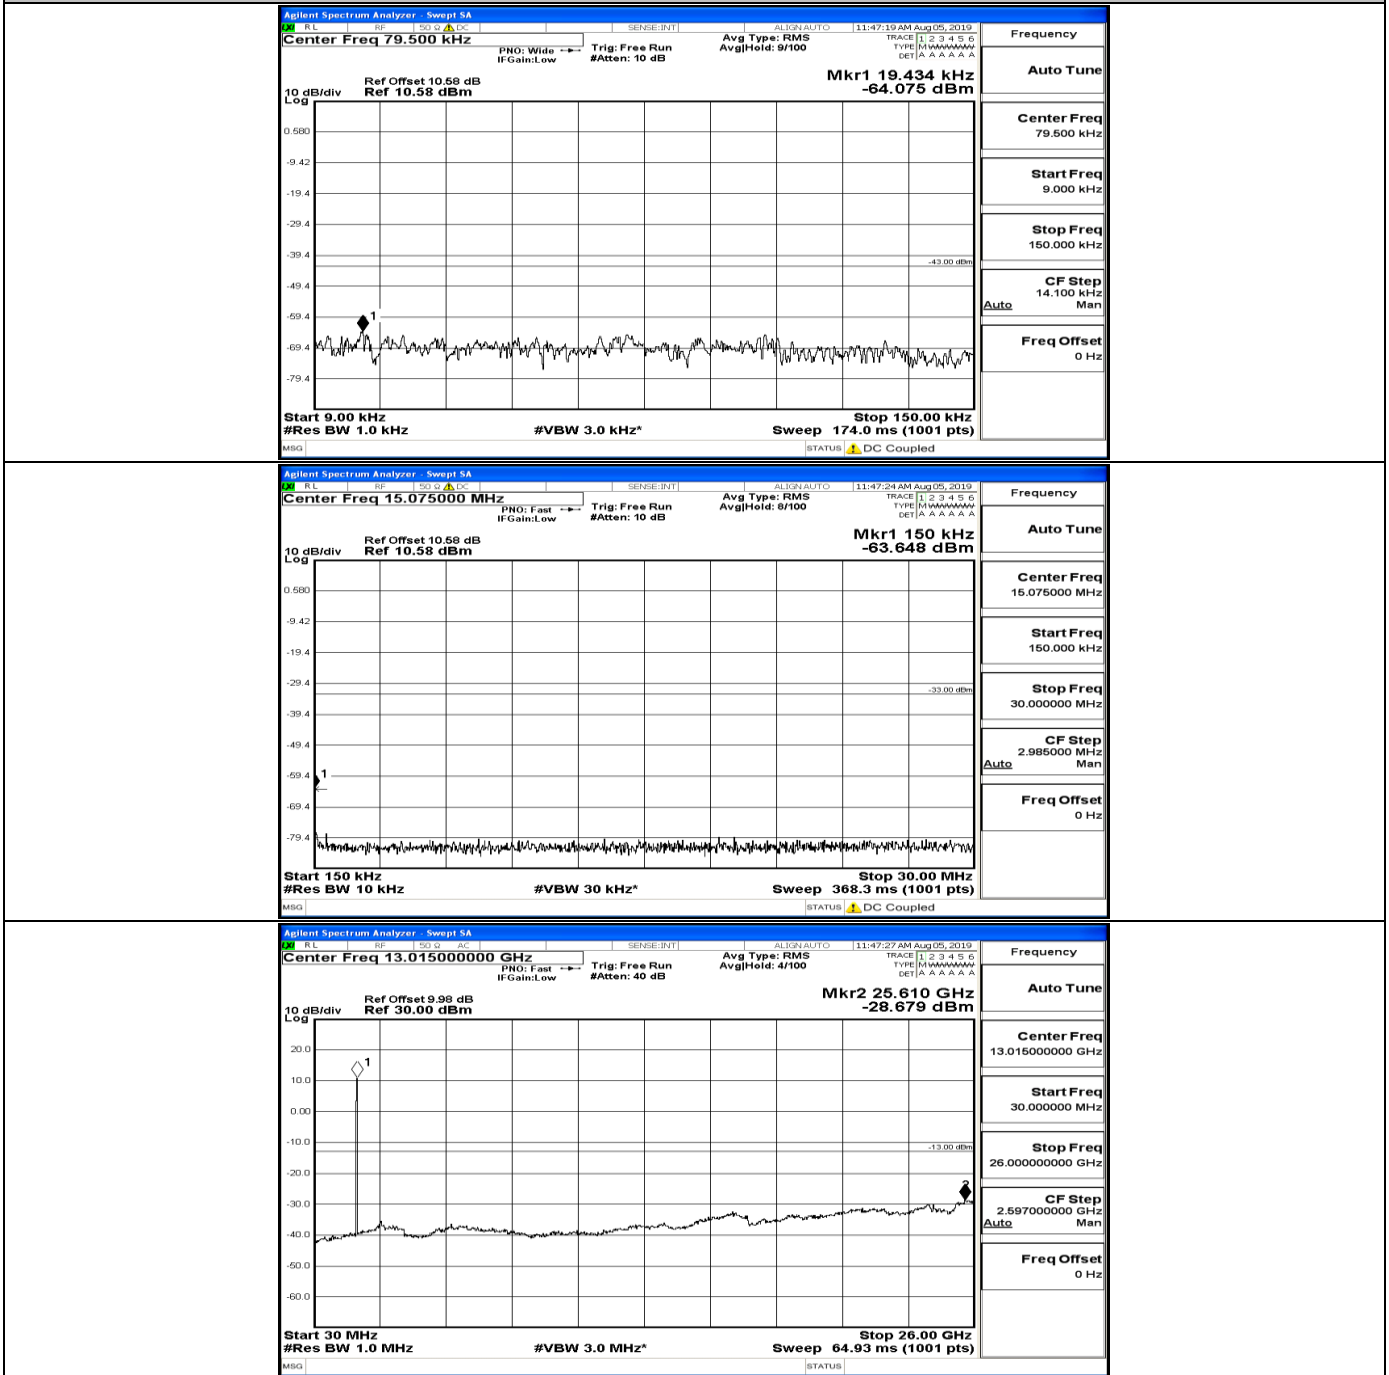

CSE Test Graph(s) (Channel Bandwidth: 1.4 MHz)_HCH_QPSK

CSE Test Graph(s) (Channel Bandwidth: 1.4 MHz)_LCH_16QAM

CSE Test Graph(s) (Channel Bandwidth: 1.4 MHz)_MCH_16QAM

CSE Test Graph(s) (Channel Bandwidth: 1.4 MHz)_HCH_16QAM

CSE Test Graph(s) (Channel Bandwidth: 3 MHz)_LCH_QPSK

CSE Test Graph(s) (Channel Bandwidth: 3 MHz)_MCH_QPSK

CSE Test Graph(s) (Channel Bandwidth: 3 MHz)_HCH_QPSK

CSE Test Graph(s) (Channel Bandwidth: 3 MHz)_LCH_16QAM

CSE Test Graph(s) (Channel Bandwidth: 3 MHz)_MCH_16QAM

CSE Test Graph(s) (Channel Bandwidth: 3 MHz) HCH_16QAM

CSE Test Graph(s) (Channel Bandwidth: 5 MHz)_LCH_QPSK

CSE Test Graph(s) (Channel Bandwidth: 5 MHz)_MCH_QPSK