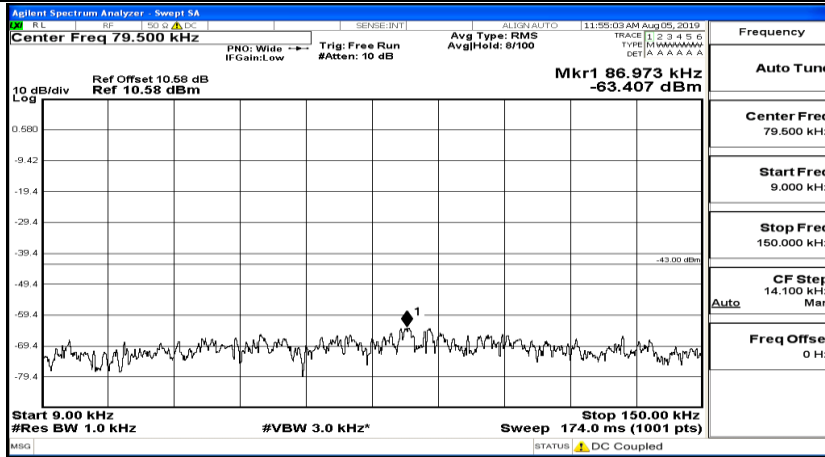

CSE Test Graph(s) (Channel Bandwidth: 3 MHz)_MCH_16QAM

CSE Test Graph(s) (Channel Bandwidth: 3 MHz) HCH_16QAM

CSE Test Graph(s) (Channel Bandwidth: 5 MHz)_LCH_QPSK

CSE Test Graph(s) (Channel Bandwidth: 5 MHz)_MCH_QPSK