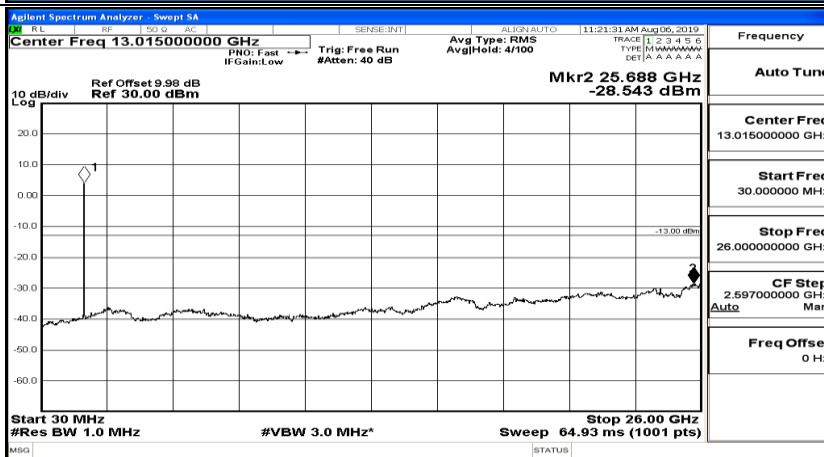

CSE Test Graph(s) (Channel Bandwidth:20 MHz)_HCH_QPSK