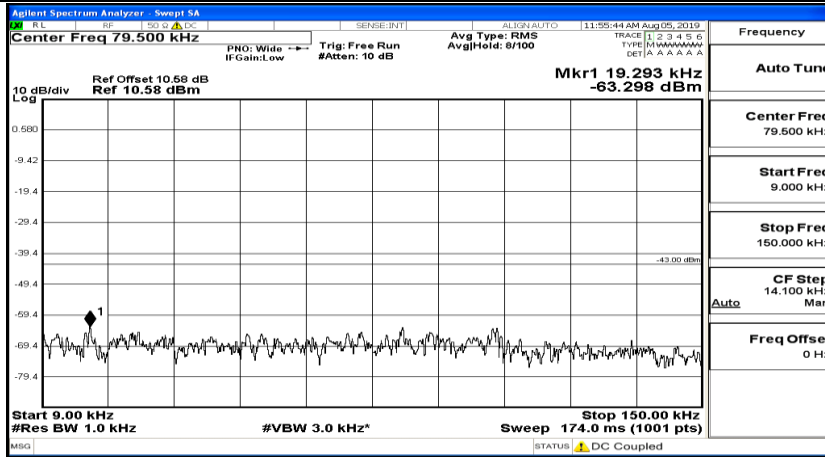

CSE Test Graph(s) (Channel Bandwidth: 5 MHz)_MCH_16QAM