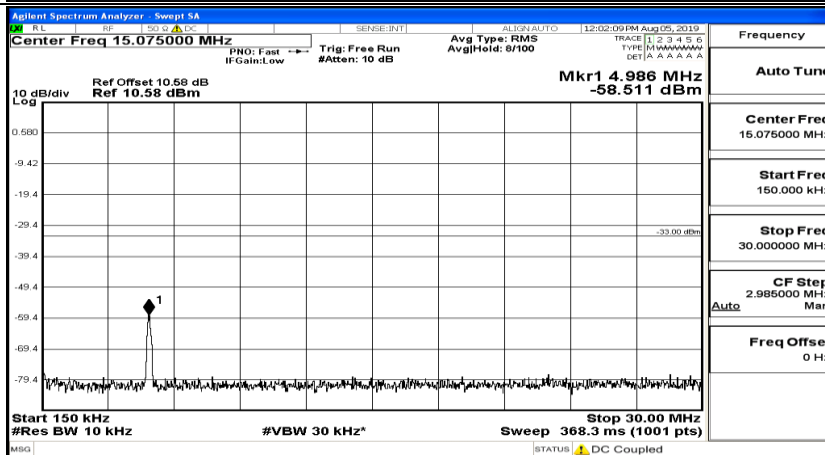

CSE Test Graph(s) (Channel Bandwidth:15 MHz) LCH_QPSK