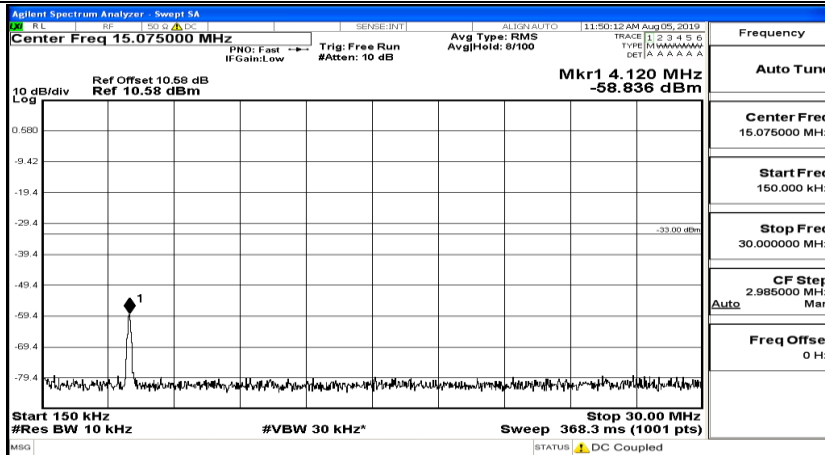

CSE Test Graph(s) (Channel Bandwidth: 3 MHz)_LCH_QPSK

CSE Test Graph(s) (Channel Bandwidth: 3 MHz)_MCH_QPSK

CSE Test Graph(s) (Channel Bandwidth: 3 MHz)_HCH_QPSK

CSE Test Graph(s) (Channel Bandwidth: 3 MHz)_LCH_16QAM