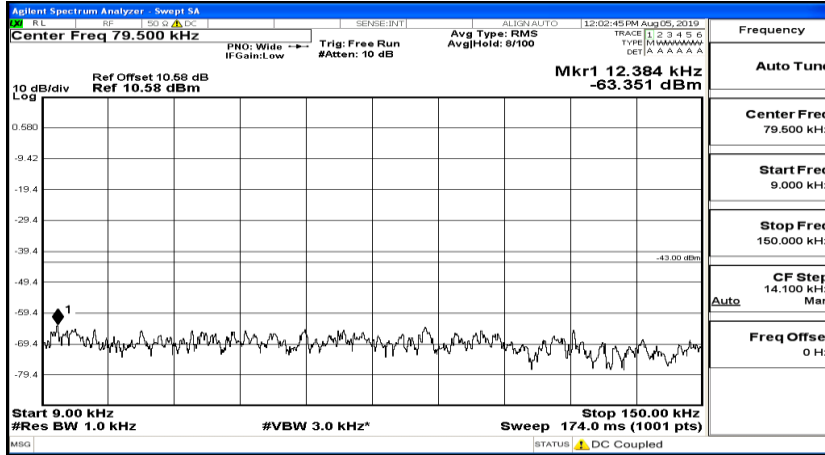

CSE Test Graph(s) (Channel Bandwidth:15 MHz)_LCH_16QAM