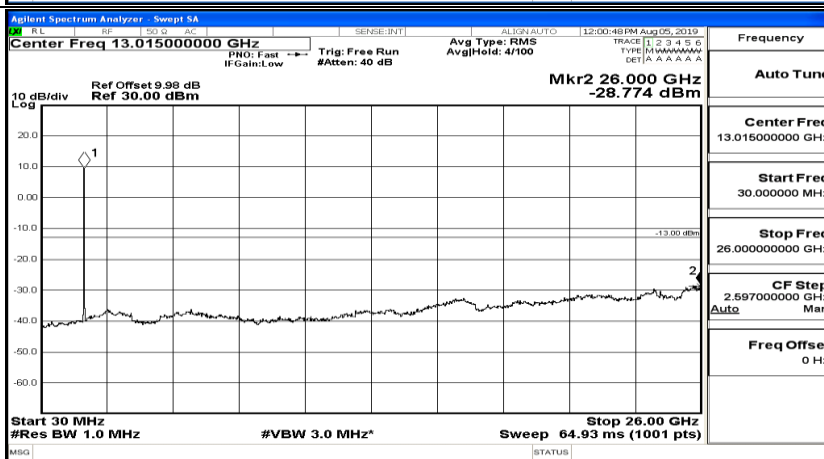

CSE Test Graph(s) (Channel Bandwidth: 5 MHz)_HCH_QPSK

CSE Test Graph(s) (Channel Bandwidth: 5 MHz)_LCH_16QAM

CSE Test Graph(s) (Channel Bandwidth: 5 MHz)_MCH_16QAM

CSE Test Graph(s) (Channel Bandwidth: 5 MHz)_HCH_16QAM

CSE Test Graph(s) (Channel Bandwidth: 10 MHz) LCH_QPSK

CSE Test Graph(s) (Channel Bandwidth: 10 MHz)_MCH_QPSK

CSE Test Graph(s) (Channel Bandwidth: 10 MHz)_HCH_QPSK

CSE Test Graph(s) (Channel Bandwidth: 10 MHz)_LCH_16QAM