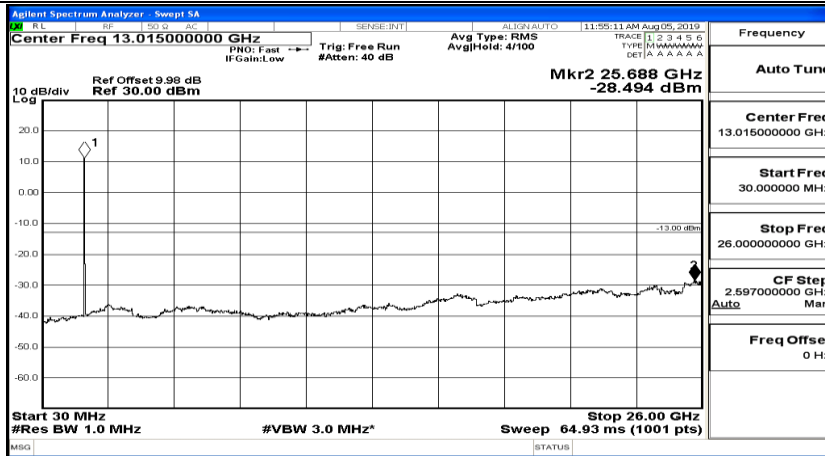

CSE Test Graph(s) (Channel Bandwidth: 3 MHz)_MCH_16QAM

CSE Test Graph(s) (Channel Bandwidth: 3 MHz) HCH_16QAM

CSE Test Graph(s) (Channel Bandwidth: 5 MHz)_LCH_QPSK

CSE Test Graph(s) (Channel Bandwidth: 5 MHz)_MCH_QPSK

CSE Test Graph(s) (Channel Bandwidth: 5 MHz)_HCH_QPSK

CSE Test Graph(s) (Channel Bandwidth: 5 MHz)_LCH_16QAM

CSE Test Graph(s) (Channel Bandwidth: 5 MHz)_MCH_16QAM

CSE Test Graph(s) (Channel Bandwidth: 5 MHz)_HCH_16QAM