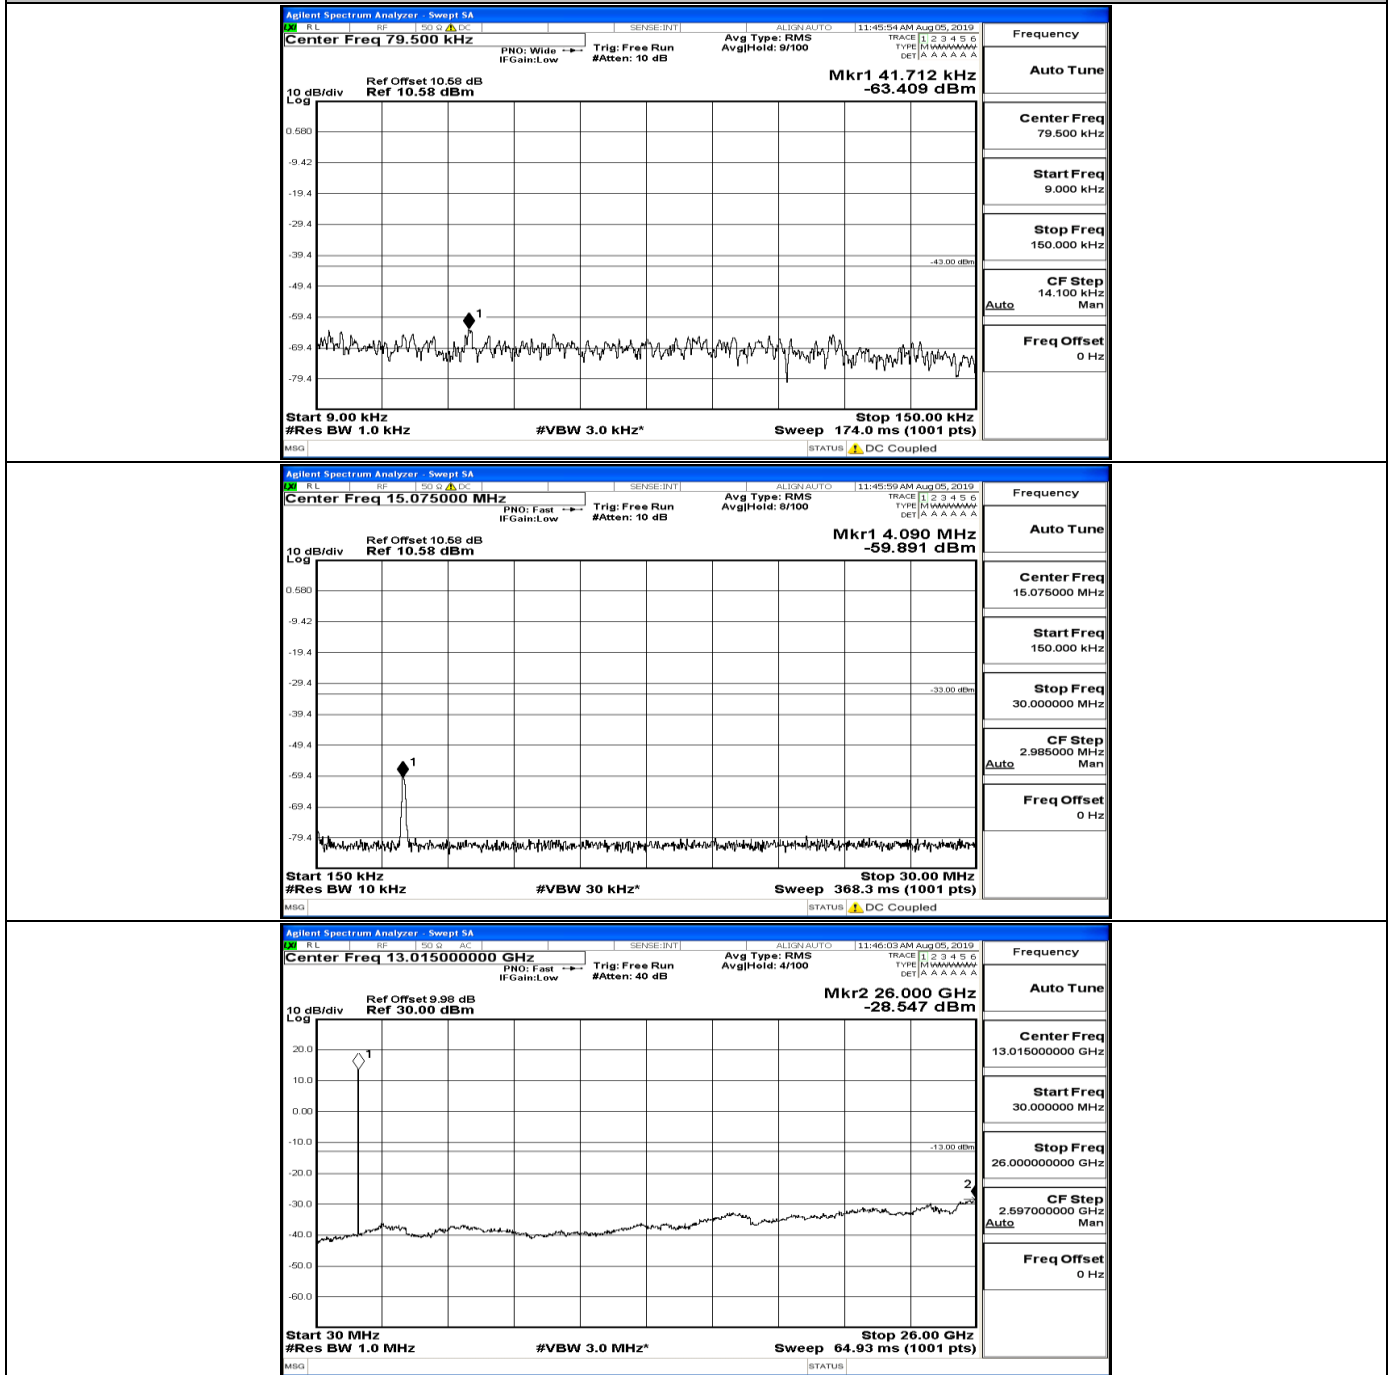

CSE Test Graph(s) (Channel Bandwidth: 1.4 MHz)_HCH_QPSK

CSE Test Graph(s) (Channel Bandwidth: 1.4 MHz)_LCH_16QAM

CSE Test Graph(s) (Channel Bandwidth: 1.4 MHz)_MCH_16QAM

CSE Test Graph(s) (Channel Bandwidth: 1.4 MHz)_HCH_16QAM

CSE Test Graph(s) (Channel Bandwidth: 3 MHz)_LCH_QPSK

CSE Test Graph(s) (Channel Bandwidth: 3 MHz)_MCH_QPSK

CSE Test Graph(s) (Channel Bandwidth: 3 MHz)_HCH_QPSK

CSE Test Graph(s) (Channel Bandwidth: 3 MHz)_LCH_16QAM

CSE Test Graph(s) (Channel Bandwidth: 3 MHz)_MCH_16QAM

CSE Test Graph(s) (Channel Bandwidth: 3 MHz) HCH_16QAM

CSE Test Graph(s) (Channel Bandwidth: 5 MHz)_LCH_QPSK

CSE Test Graph(s) (Channel Bandwidth: 5 MHz)_MCH_QPSK