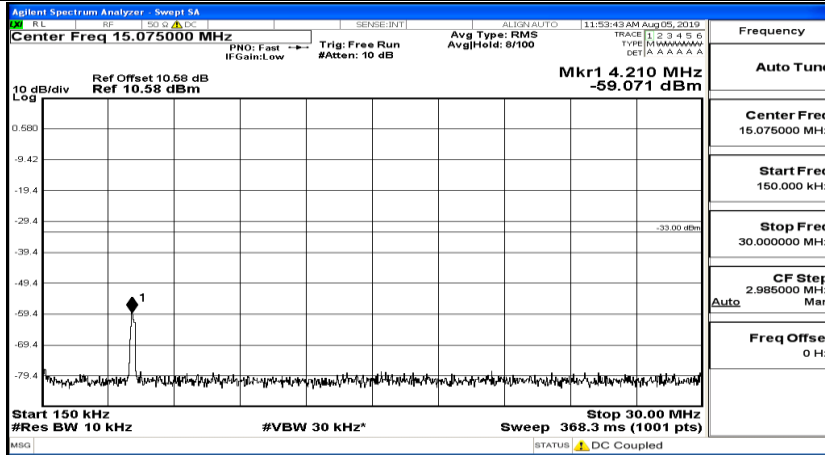

CSE Test Graph(s) (Channel Bandwidth: 5 MHz)_LCH_QPSK