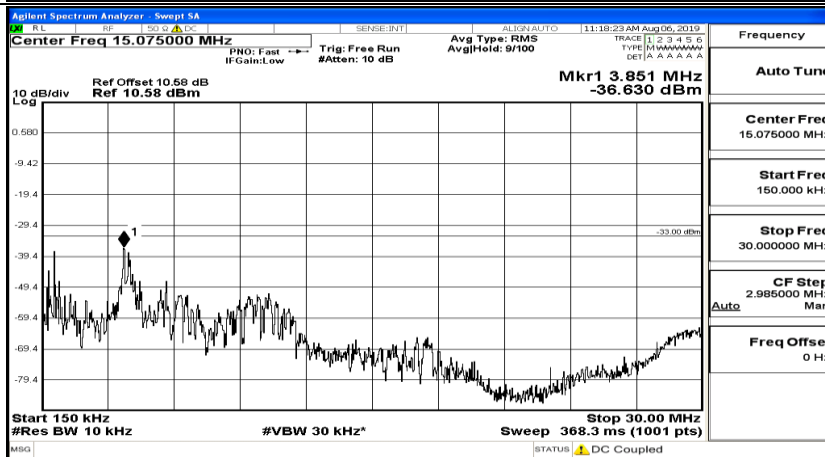

CSE Test Graph(s) (Channel Bandwidth:20 MHz) LCH_QPSK