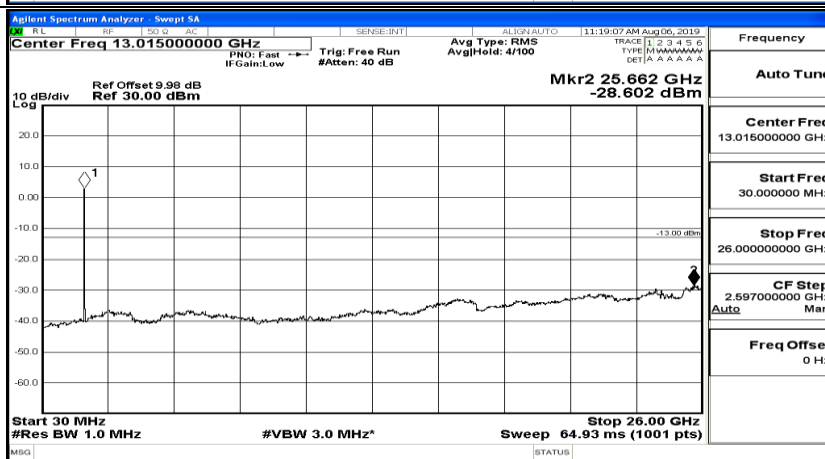

CSE Test Graph(s) (Channel Bandwidth:20 MHz) LCH_QPSK

CSE Test Graph(s) (Channel Bandwidth:20 MHz)_MCH_QPSK

CSE Test Graph(s) (Channel Bandwidth:20 MHz)_HCH_QPSK

CSE Test Graph(s) (Channel Bandwidth:20 MHz)_LCH_16QAM

Frequency
Auto Tune
Center Freq 79.500 kHz
Start Freq 9.000 kHz
Stop Freq 150.000 kHz
CF Step 14.100 kHz Man
Freq Offset 0 Hz

Frequency
Auto Tune
Center Freq 15.075000 MHz
Start Freq 150.000 kHz
Stop Freq 30.000000 MHz
CF Step 2.985000 MHz Man
Freq Offset 0 Hz