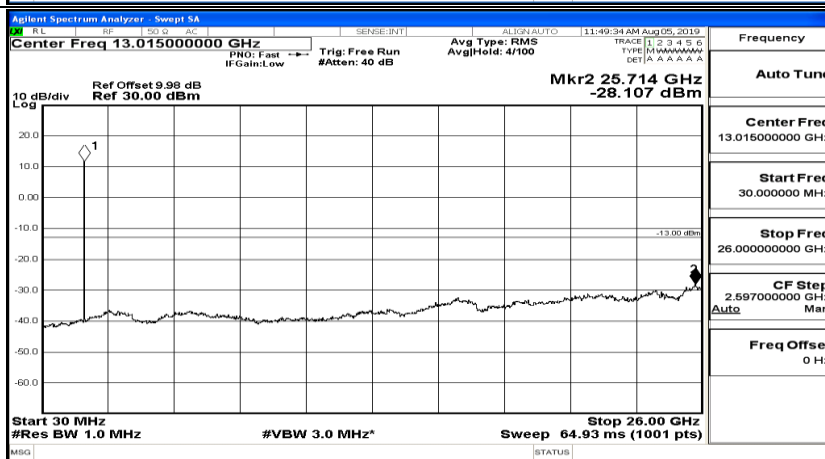

CSE Test Graph(s) (Channel Bandwidth: 1.4 MHz)_HCH_QPSK

CSE Test Graph(s) (Channel Bandwidth: 1.4 MHz)_LCH_16QAM

CSE Test Graph(s) (Channel Bandwidth: 1.4 MHz)_MCH_16QAM

CSE Test Graph(s) (Channel Bandwidth: 1.4 MHz)_HCH_16QAM

CSE Test Graph(s) (Channel Bandwidth: 3 MHz)_LCH_QPSK

CSE Test Graph(s) (Channel Bandwidth: 3 MHz)_MCH_QPSK

CSE Test Graph(s) (Channel Bandwidth: 3 MHz)_HCH_QPSK

CSE Test Graph(s) (Channel Bandwidth: 3 MHz)_LCH_16QAM