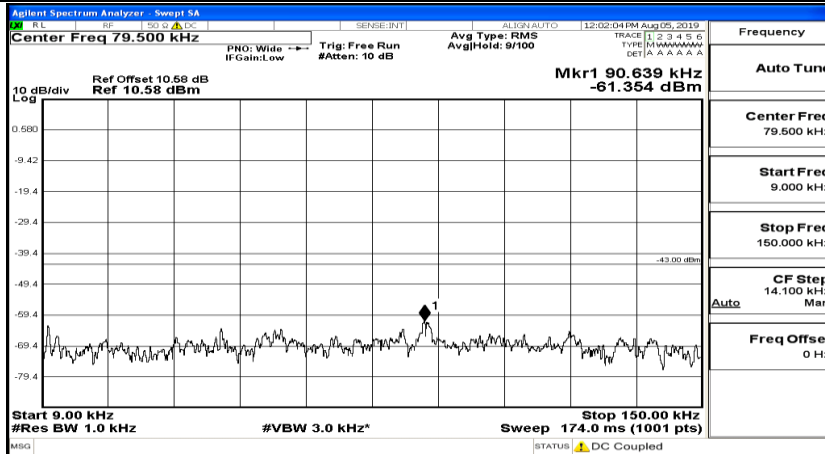

CSE Test Graph(s) (Channel Bandwidth:15 MHz) LCH_QPSK