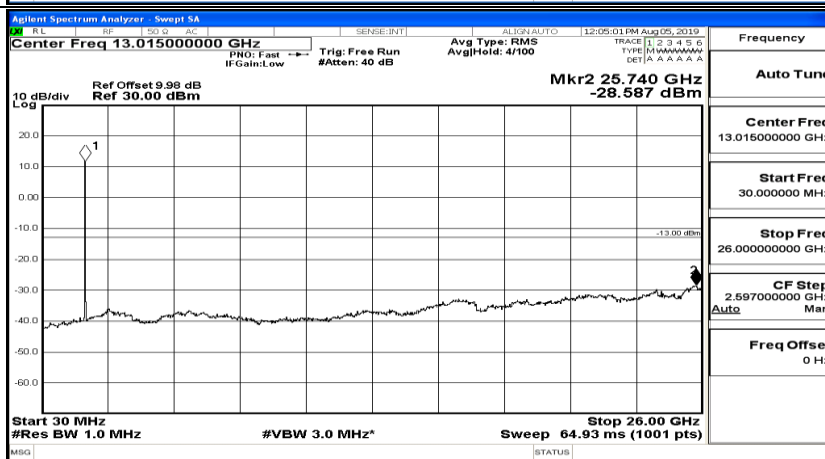

CSE Test Graph(s) (Channel Bandwidth:15 MHz)_HCH_QPSK