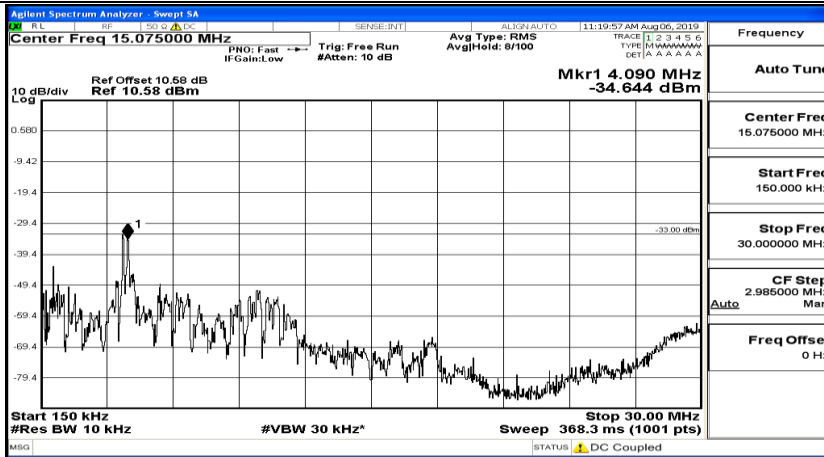

CSE Test Graph(s) (Channel Bandwidth:20 MHz)_MCH_QPSK