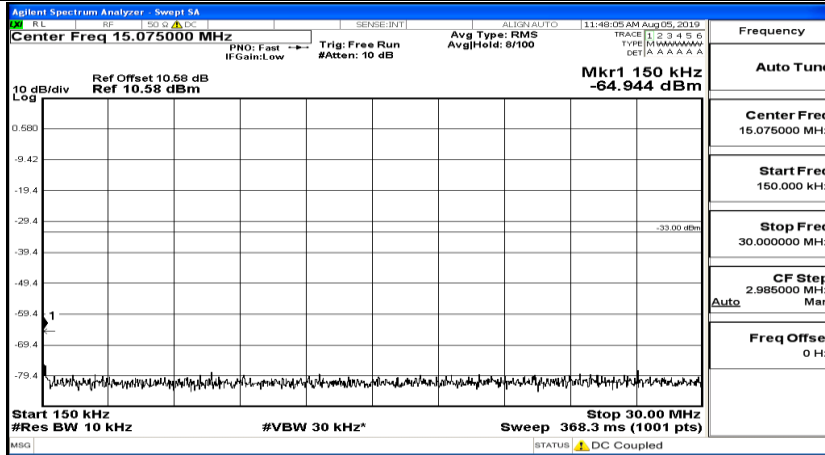

CSE Test Graph(s) (Channel Bandwidth: 1.4 MHz)_HCH_QPSK

CSE Test Graph(s) (Channel Bandwidth: 1.4 MHz)_LCH_16QAM

CSE Test Graph(s) (Channel Bandwidth: 1.4 MHz)_MCH_16QAM

CSE Test Graph(s) (Channel Bandwidth: 1.4 MHz)_HCH_16QAM