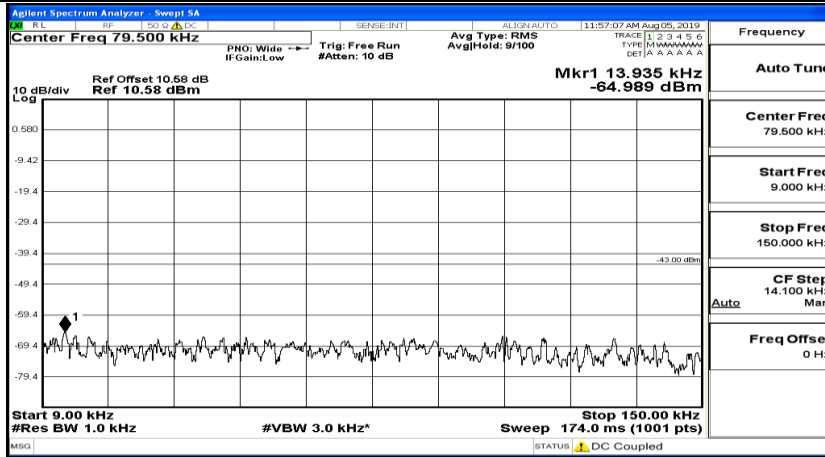

CSE Test Graph(s) (Channel Bandwidth: 5 MHz)_HCH_QPSK

CSE Test Graph(s) (Channel Bandwidth: 5 MHz)_LCH_16QAM

CSE Test Graph(s) (Channel Bandwidth: 5 MHz)_MCH_16QAM

CSE Test Graph(s) (Channel Bandwidth: 5 MHz)_HCH_16QAM