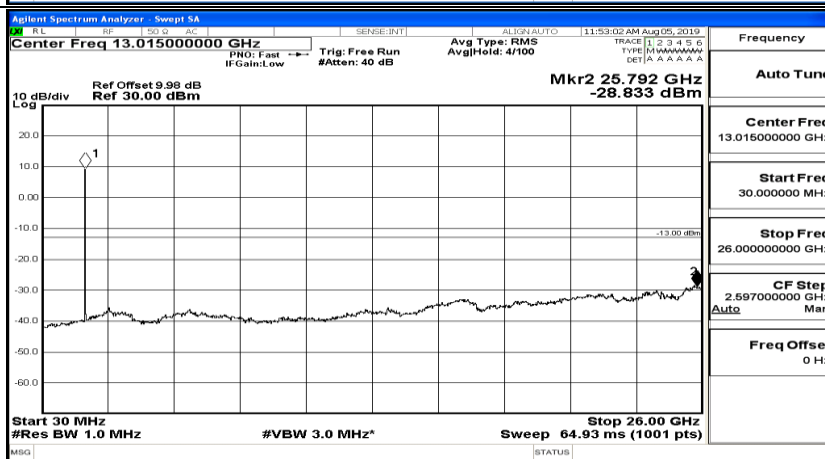

CSE Test Graph(s) (Channel Bandwidth: 3 MHz)_LCH_QPSK

CSE Test Graph(s) (Channel Bandwidth: 3 MHz)_MCH_QPSK

CSE Test Graph(s) (Channel Bandwidth: 3 MHz)_HCH_QPSK

CSE Test Graph(s) (Channel Bandwidth: 3 MHz)_LCH_16QAM

CSE Test Graph(s) (Channel Bandwidth: 3 MHz)_MCH_16QAM

CSE Test Graph(s) (Channel Bandwidth: 3 MHz) HCH_16QAM

CSE Test Graph(s) (Channel Bandwidth: 5 MHz)_LCH_QPSK

CSE Test Graph(s) (Channel Bandwidth: 5 MHz)_MCH_QPSK