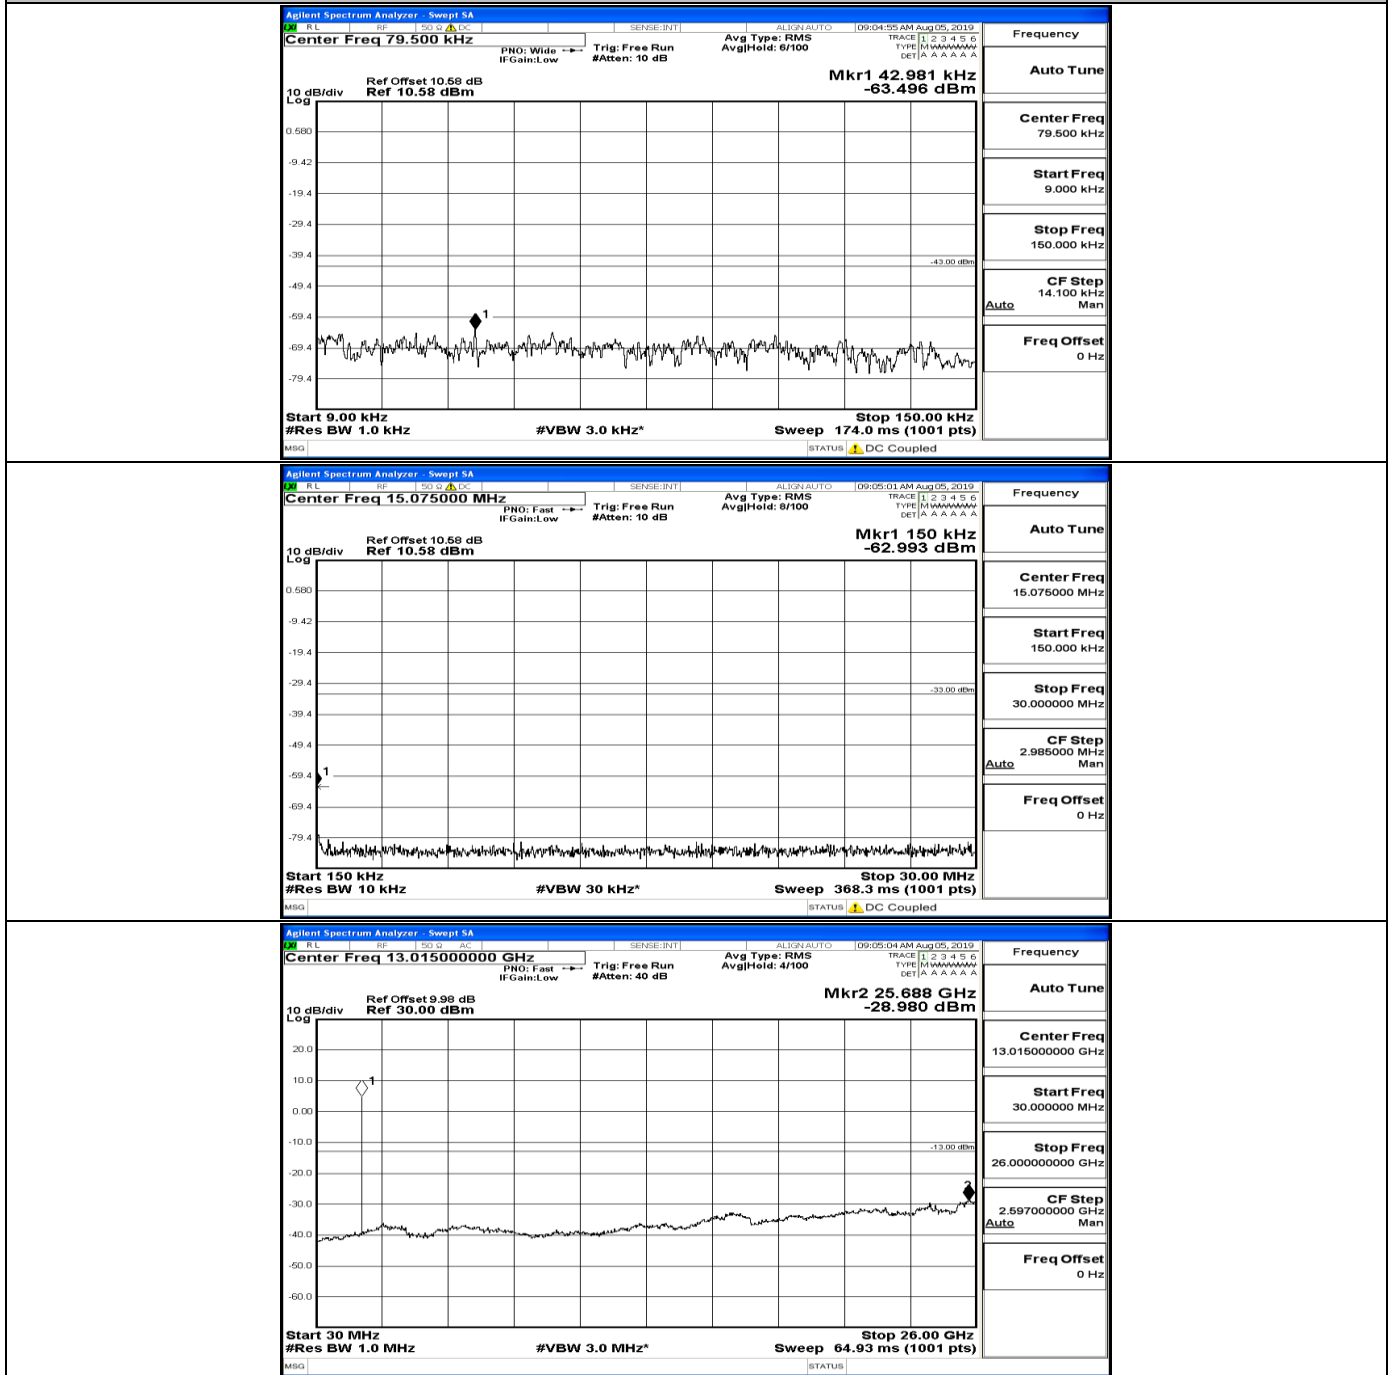

CSE Test Graph(s) (Channel Bandwidth: 1.4 MHz)_HCH_QPSK

CSE Test Graph(s) (Channel Bandwidth: 1.4 MHz) LCH_16QAM

CSE Test Graph(s) (Channel Bandwidth: 1.4 MHz)_MCH_16QAM

CSE Test Graph(s) (Channel Bandwidth: 1.4 MHz)_HCH_16QAM

CSE Test Graph(s) (Channel Bandwidth: 3 MHz)_LCH_QPSK

CSE Test Graph(s) (Channel Bandwidth: 3 MHz)_MCH_QPSK

CSE Test Graph(s) (Channel Bandwidth: 3 MHz)_HCH_QPSK

CSE Test Graph(s) (Channel Bandwidth: 3 MHz)_LCH_16QAM