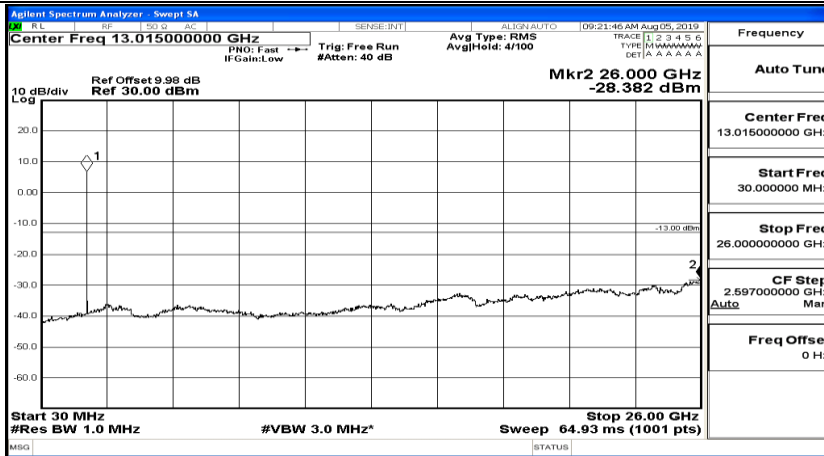

CSE Test Graph(s) (Channel Bandwidth:15 MHz) LCH_QPSK

CSE Test Graph(s) (Channel Bandwidth:15 MHz)_MCH_QPSK

CSE Test Graph(s) (Channel Bandwidth:15 MHz)_HCH_QPSK

CSE Test Graph(s) (Channel Bandwidth:15 MHz)_LCH_16QAM

CSE Test Graph(s) (Channel Bandwidth:15 MHz)_MCH_16QAM

CSE Test Graph(s) (Channel Bandwidth:15 MHz)_HCH_16QAM

CSE Test Graph(s) (Channel Bandwidth:20 MHz) LCH_QPSK

Frequency
Auto Tune
Center Freq 79.500 kHz
Start Freq 9.000 kHz
Stop Freq 150.000 kHz
CF Step 14.100 kHz Man
Freq Offset 0 Hz