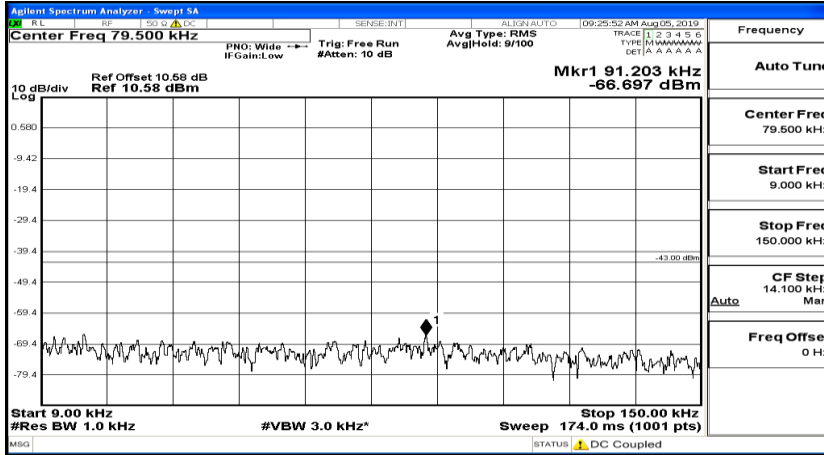

CSE Test Graph(s) (Channel Bandwidth:20 MHz)_LCH_16QAM