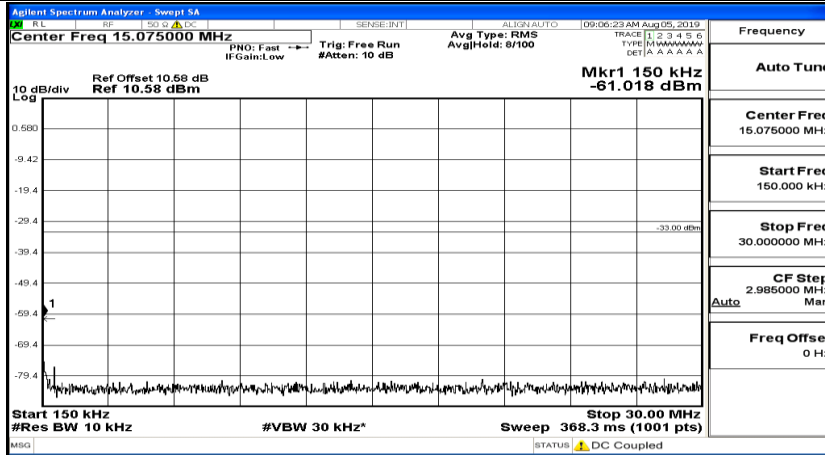

CSE Test Graph(s) (Channel Bandwidth: 1.4 MHz)_HCH_QPSK

CSE Test Graph(s) (Channel Bandwidth: 1.4 MHz) LCH_16QAM

CSE Test Graph(s) (Channel Bandwidth: 1.4 MHz)_MCH_16QAM

CSE Test Graph(s) (Channel Bandwidth: 1.4 MHz)_HCH_16QAM