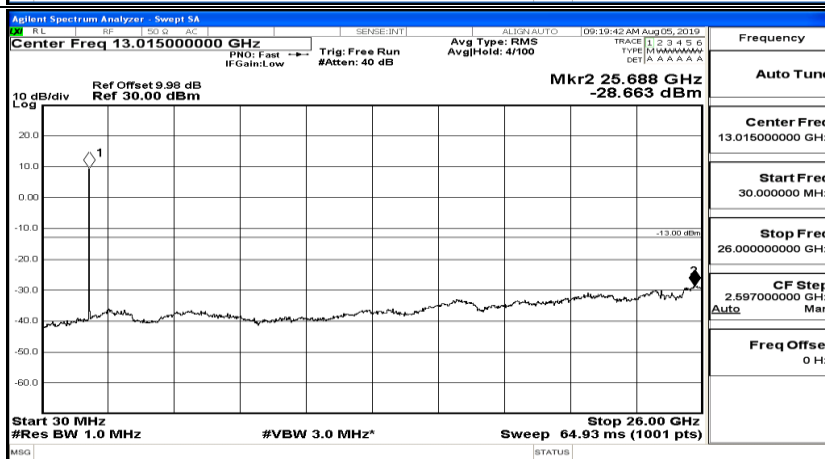

CSE Test Graph(s) (Channel Bandwidth: 10 MHz)_HCH_QPSK