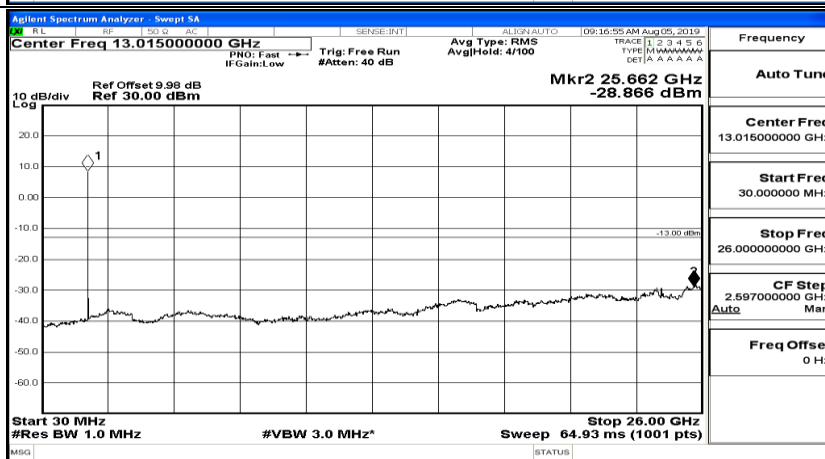

CSE Test Graph(s) (Channel Bandwidth: 10 MHz) LCH_QPSK