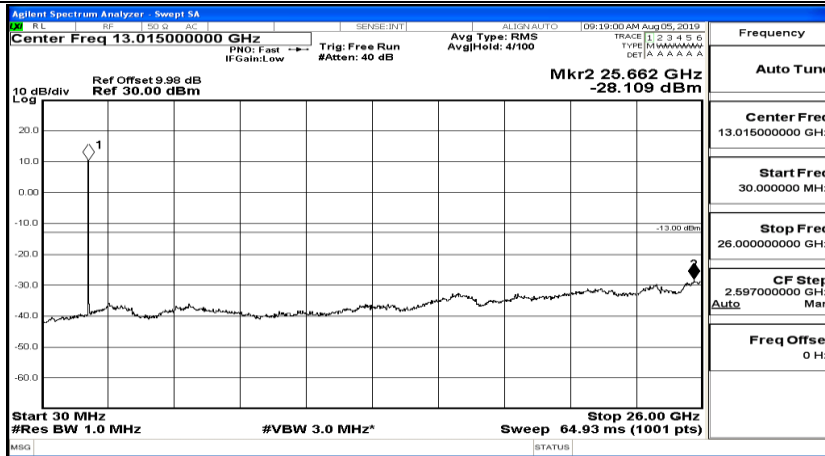

CSE Test Graph(s) (Channel Bandwidth: 10 MHz)_MCH_16QAM