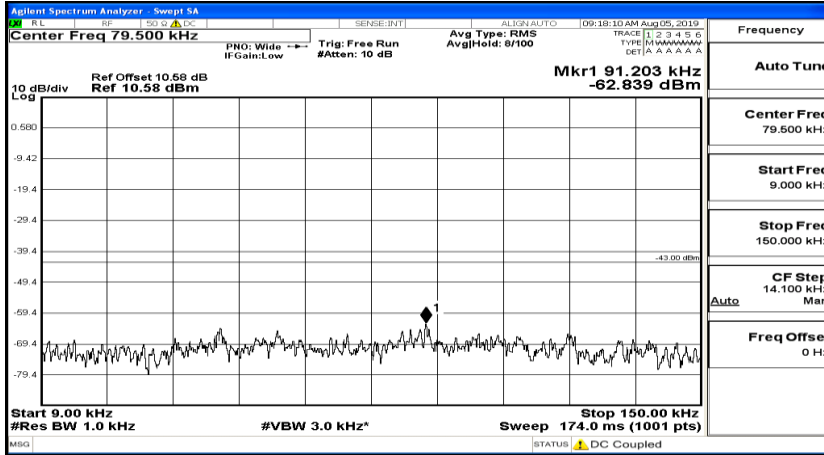

CSE Test Graph(s) (Channel Bandwidth: 10 MHz)_MCH_QPSK