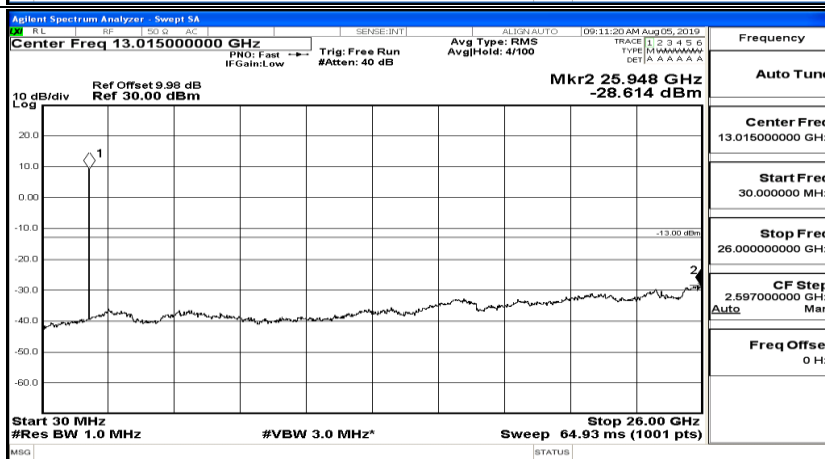

CSE Test Graph(s) (Channel Bandwidth: 1.4 MHz)_HCH_QPSK

CSE Test Graph(s) (Channel Bandwidth: 1.4 MHz) LCH_16QAM

CSE Test Graph(s) (Channel Bandwidth: 1.4 MHz)_MCH_16QAM

CSE Test Graph(s) (Channel Bandwidth: 1.4 MHz)_HCH_16QAM

CSE Test Graph(s) (Channel Bandwidth: 3 MHz)_LCH_QPSK

CSE Test Graph(s) (Channel Bandwidth: 3 MHz)_MCH_QPSK

CSE Test Graph(s) (Channel Bandwidth: 3 MHz)_HCH_QPSK

CSE Test Graph(s) (Channel Bandwidth: 3 MHz)_LCH_16QAM