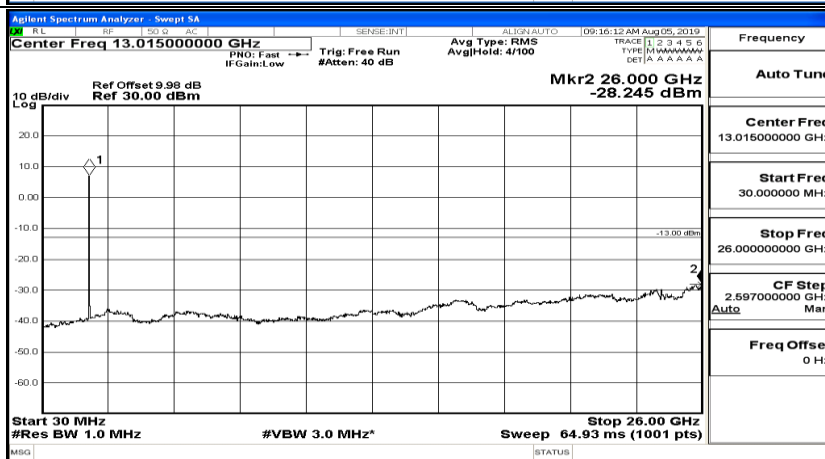

CSE Test Graph(s) (Channel Bandwidth: 5 MHz)_MCH_16QAM

CSE Test Graph(s) (Channel Bandwidth: 5 MHz) HCH_16QAM

Frequency
Auto Tune
Center Freq 79.500 kHz
Start Freq 9.000 kHz
Stop Freq 150.000 kHz
CF Step 14.100 kHz Man
Freq Offset 0 Hz

Frequency
Auto Tune
Center Freq 15.075000 MHz
Start Freq 150.000 kHz
Stop Freq 30.000000 MHz
CF Step 2.985000 MHz Man
Freq Offset 0 Hz

Frequency
Auto Tune
Center Freq 13.015000000 GHz
Start Freq 30.000000 MHz
Stop Freq 26.000000000 GHz
CF Step 2.597000000 GHz Man
Freq Offset 0 Hz