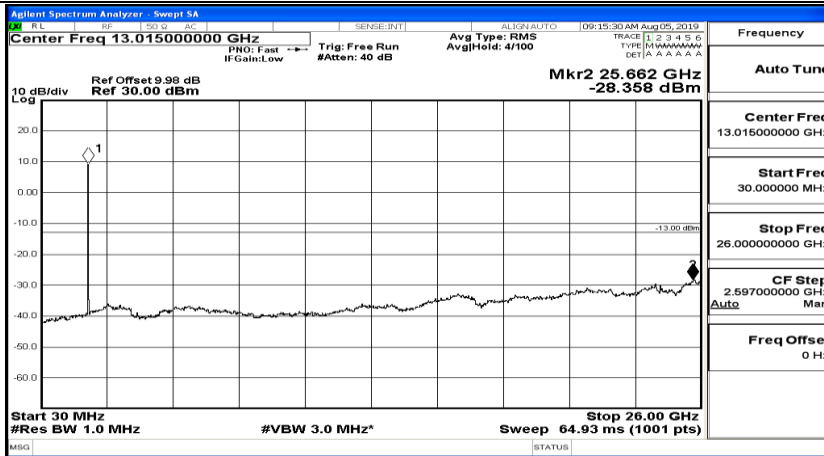

CSE Test Graph(s) (Channel Bandwidth: 3 MHz)_MCH_16QAM

CSE Test Graph(s) (Channel Bandwidth: 3 MHz) _HCH_16QAM

CSE Test Graph(s) (Channel Bandwidth: 5 MHz)_LCH_QPSK

CSE Test Graph(s) (Channel Bandwidth: 5 MHz)_MCH_QPSK

CSE Test Graph(s) (Channel Bandwidth: 5 MHz)_HCH_QPSK

CSE Test Graph(s) (Channel Bandwidth: 5 MHz)_LCH_16QAM

Frequency
Auto Tune
Center Freq 79.500 kHz
Start Freq 9.000 kHz
Stop Freq 150.000 kHz
CF Step 14.100 kHz Man
Freq Offset 0 Hz