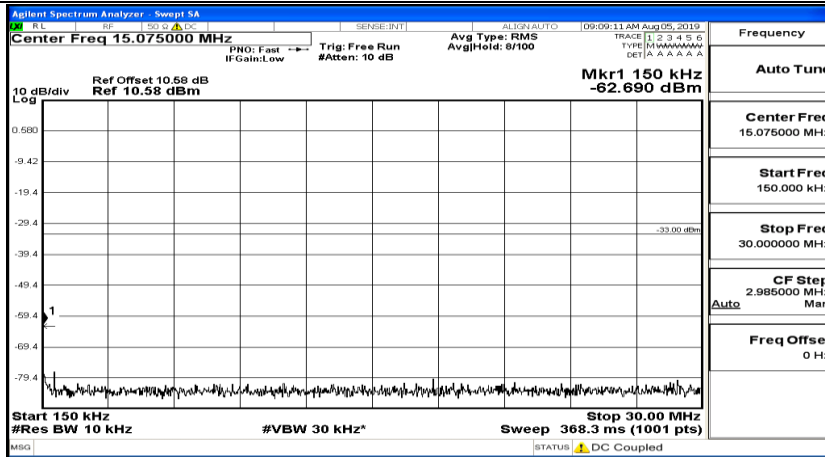

CSE Test Graph(s) (Channel Bandwidth: 3 MHz)_LCH_QPSK

CSE Test Graph(s) (Channel Bandwidth: 3 MHz)_MCH_QPSK

CSE Test Graph(s) (Channel Bandwidth: 3 MHz)_HCH_QPSK

CSE Test Graph(s) (Channel Bandwidth: 3 MHz)_LCH_16QAM