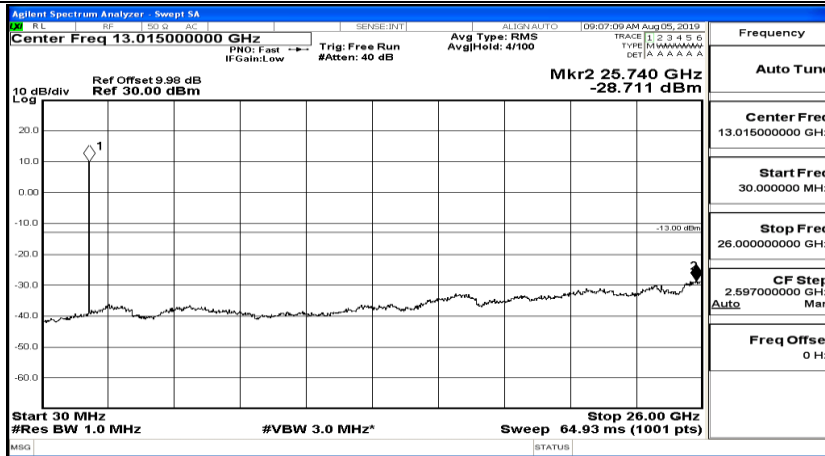

CSE Test Graph(s) (Channel Bandwidth: 1.4 MHz)_HCH_QPSK

CSE Test Graph(s) (Channel Bandwidth: 1.4 MHz) LCH_16QAM

CSE Test Graph(s) (Channel Bandwidth: 1.4 MHz)_MCH_16QAM

CSE Test Graph(s) (Channel Bandwidth: 1.4 MHz)_HCH_16QAM

CSE Test Graph(s) (Channel Bandwidth: 3 MHz)_LCH_QPSK

CSE Test Graph(s) (Channel Bandwidth: 3 MHz)_MCH_QPSK

CSE Test Graph(s) (Channel Bandwidth: 3 MHz)_HCH_QPSK

CSE Test Graph(s) (Channel Bandwidth: 3 MHz)_LCH_16QAM