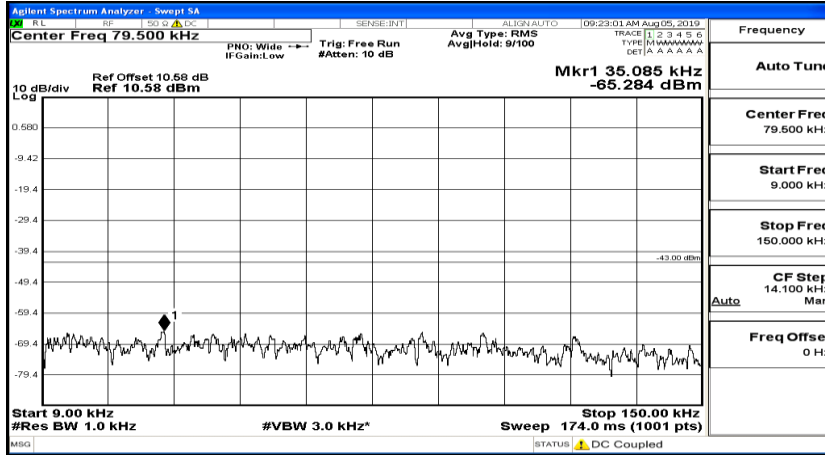

CSE Test Graph(s) (Channel Bandwidth:15 MHz) LCH_QPSK

CSE Test Graph(s) (Channel Bandwidth:15 MHz)_MCH_QPSK

CSE Test Graph(s) (Channel Bandwidth:15 MHz)_HCH_QPSK

CSE Test Graph(s) (Channel Bandwidth:15 MHz)_LCH_16QAM

CSE Test Graph(s) (Channel Bandwidth:15 MHz)_MCH_16QAM

CSE Test Graph(s) (Channel Bandwidth:15 MHz)_HCH_16QAM

CSE Test Graph(s) (Channel Bandwidth:20 MHz) LCH_QPSK

Frequency
Auto Tune
Center Freq 79.500 kHz
Start Freq 9.000 kHz
Stop Freq 150.000 kHz
CF Step 14.100 kHz Man
Freq Offset 0 Hz