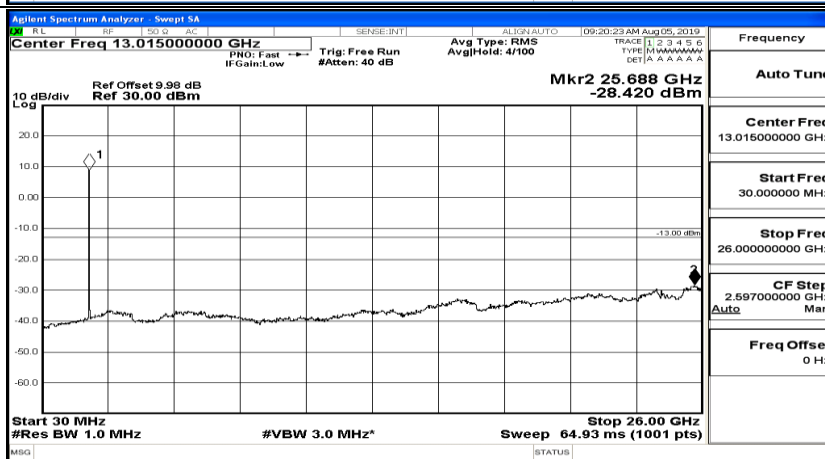

CSE Test Graph(s) (Channel Bandwidth: 10 MHz)_MCH_16QAM

CSE Test Graph(s) (Channel Bandwidth: 10 MHz)_HCH_16QAM

Frequency
Auto Tune
Center Freq 79.500 kHz
Start Freq 9.000 kHz
Stop Freq 150.000 kHz
CF Step 14.100 kHz Man
Auto
Freq Offset 0 Hz

Frequency
Auto Tune
Center Freq 15.075000 MHz
Start Freq 150.000 kHz
Stop Freq 30.000000 MHz
CF Step 2.985000 MHz Man
Auto
Freq Offset 0 Hz

Frequency
Auto Tune
Center Freq 13.015000000 GHz
Start Freq 30.000000 MHz
Stop Freq 26.000000000 GHz
CF Step 2.597000000 GHz Man
Auto
Freq Offset 0 Hz