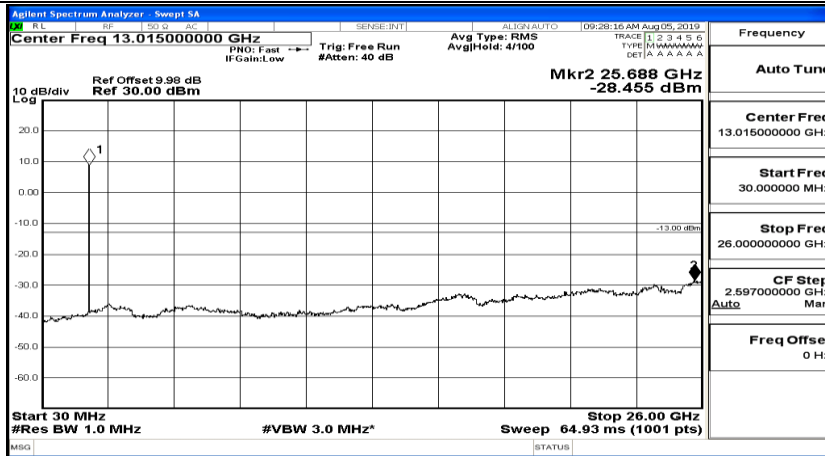

Frequency
Auto Tune
Center Freq 15.075000 MHz
Start Freq 150.000 kHz
Stop Freq 30.000000 MHz
CF Step 2.985000 MHz Man
Freq Offset 0 Hz

Frequency
Auto Tune
Center Freq 13.015000000 GHz
Start Freq 30.000000 MHz
Stop Freq 26.000000000 GHz
CF Step 2.597000000 GHz Man
Freq Offset 0 Hz

CSE Test Graph(s) (Channel Bandwidth:20 MHz)_MCH_QPSK

Frequency
Auto Tune
Center Freq 79.500 kHz
Start Freq 9.000 kHz
Stop Freq 150.000 kHz
CF Step 14.100 kHz
Auto Man
Freq Offset 0 Hz

Frequency
Auto Tune
Center Freq 15.075000 MHz
Start Freq 150.000 kHz
Stop Freq 30.000000 MHz
CF Step 2.985000 MHz
Auto Man
Freq Offset 0 Hz

Frequency
Auto Tune
Center Freq 13.015000000 GHz
Start Freq 30.000000 MHz
Stop Freq 26.000000000 GHz
CF Step 2.597000000 GHz
Auto Man
Freq Offset 0 Hz

CSE Test Graph(s) (Channel Bandwidth:20 MHz)_HCH_QPSK