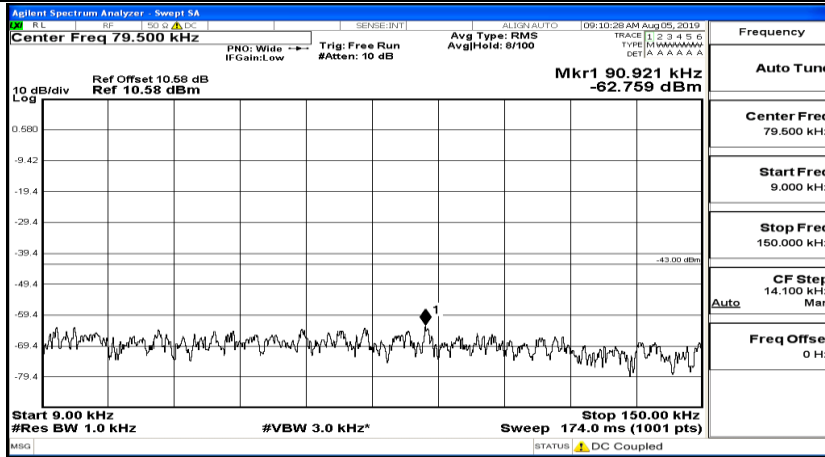

CSE Test Graph(s) (Channel Bandwidth: 3 MHz)_MCH_16QAM