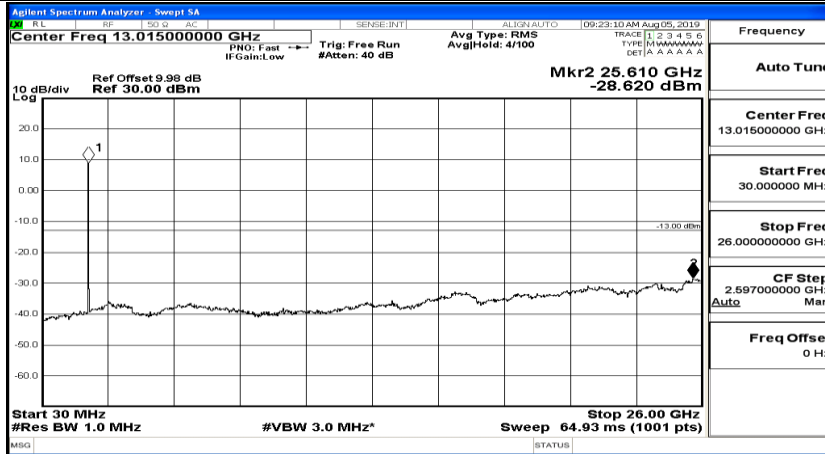

CSE Test Graph(s) (Channel Bandwidth:15 MHz)_MCH_16QAM