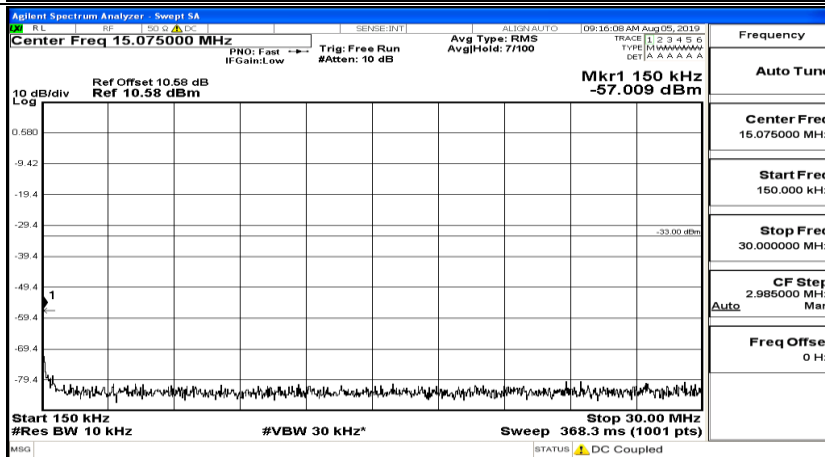

Frequency
Auto Tune
Center Freq 15.075000 MHz
Start Freq 150.000 kHz
Stop Freq 30.000000 MHz
CF Step 2.985000 MHz Man
Freq Offset 0 Hz