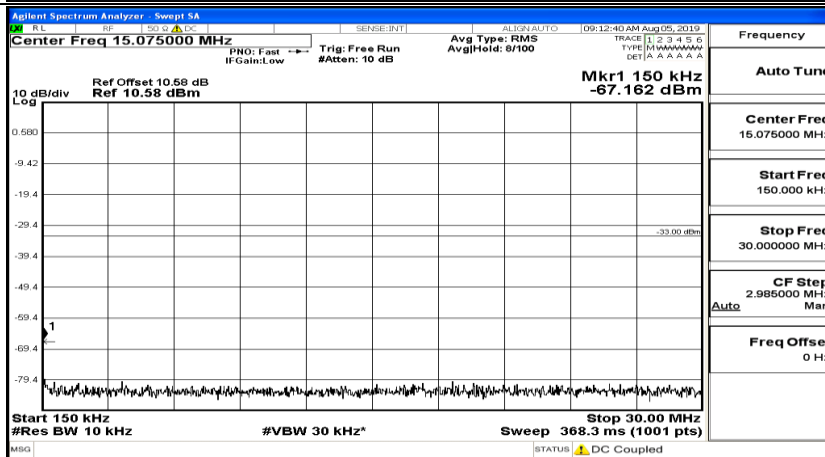

CSE Test Graph(s) (Channel Bandwidth: 5 MHz)_LCH_QPSK