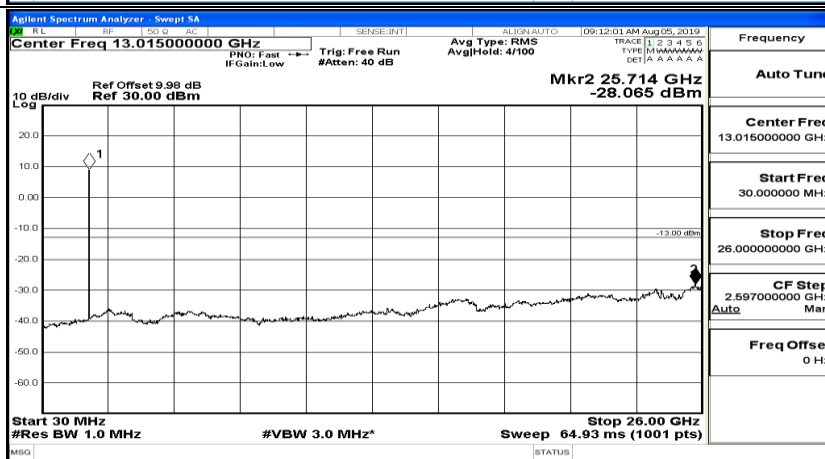

CSE Test Graph(s) (Channel Bandwidth: 3 MHz)_LCH_QPSK

CSE Test Graph(s) (Channel Bandwidth: 3 MHz)_MCH_QPSK

CSE Test Graph(s) (Channel Bandwidth: 3 MHz)_HCH_QPSK

CSE Test Graph(s) (Channel Bandwidth: 3 MHz)_LCH_16QAM

CSE Test Graph(s) (Channel Bandwidth: 3 MHz)_MCH_16QAM

CSE Test Graph(s) (Channel Bandwidth: 3 MHz) _HCH_16QAM

CSE Test Graph(s) (Channel Bandwidth: 5 MHz)_LCH_QPSK

CSE Test Graph(s) (Channel Bandwidth: 5 MHz)_MCH_QPSK

CSE Test Graph(s) (Channel Bandwidth: 5 MHz)_HCH_QPSK

CSE Test Graph(s) (Channel Bandwidth: 5 MHz)_LCH_16QAM

Frequency
Auto Tune
Center Freq 79.500 kHz
Start Freq 9.000 kHz
Stop Freq 150.000 kHz
CF Step 14.100 kHz Man
Freq Offset 0 Hz