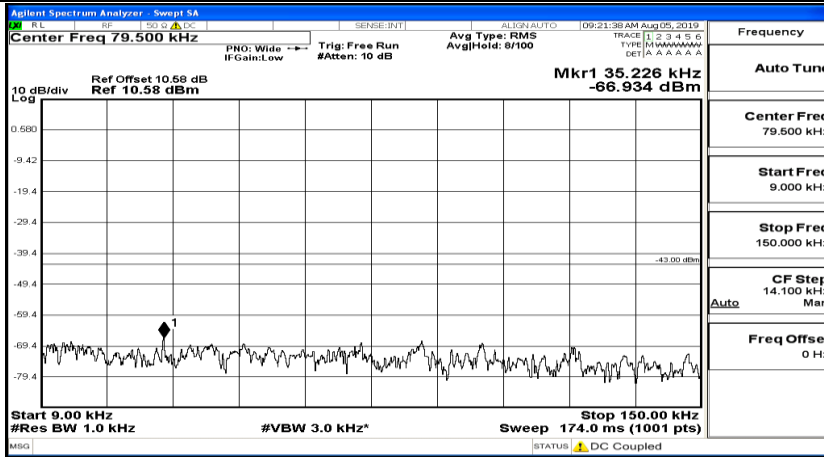

CSE Test Graph(s) (Channel Bandwidth:15 MHz) LCH_QPSK

CSE Test Graph(s) (Channel Bandwidth:15 MHz)_MCH_QPSK

CSE Test Graph(s) (Channel Bandwidth:15 MHz)_HCH_QPSK

CSE Test Graph(s) (Channel Bandwidth:15 MHz)_LCH_16QAM