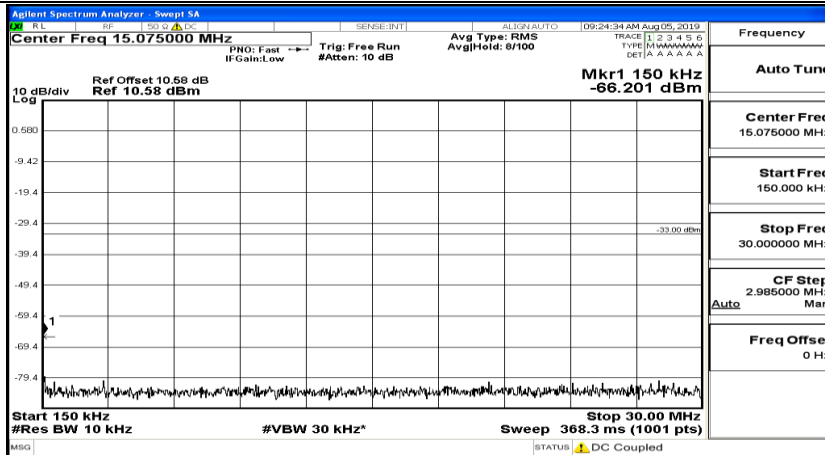

CSE Test Graph(s) (Channel Bandwidth:15 MHz)_HCH_16QAM