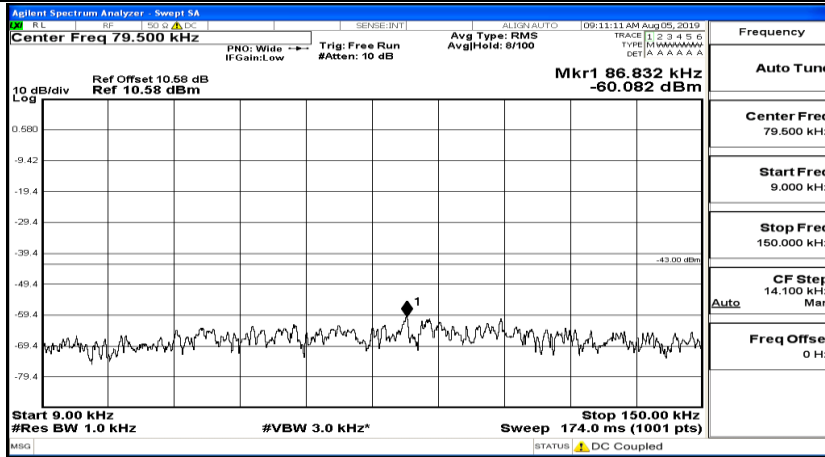

CSE Test Graph(s) (Channel Bandwidth: 3 MHz)_HCH_QPSK