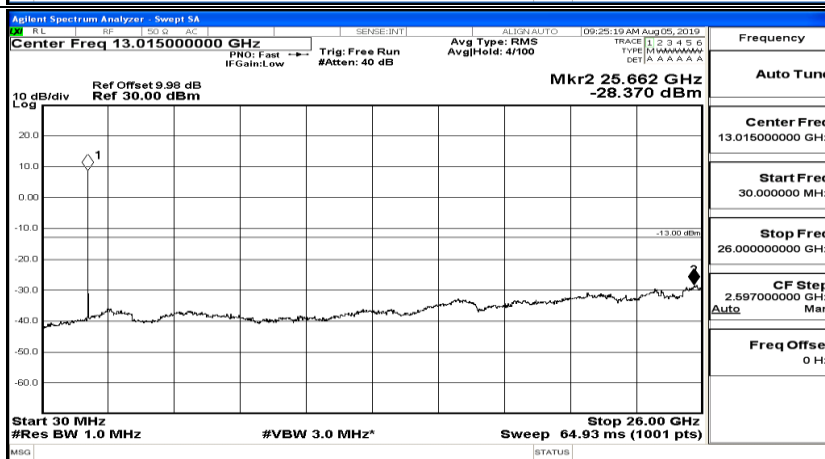

CSE Test Graph(s) (Channel Bandwidth:15 MHz)_MCH_16QAM

CSE Test Graph(s) (Channel Bandwidth:15 MHz)_HCH_16QAM

CSE Test Graph(s) (Channel Bandwidth:20 MHz) LCH_QPSK

Frequency
Auto Tune
Center Freq 79.500 kHz
Start Freq 9.000 kHz
Stop Freq 150.000 kHz
CF Step 14.100 kHz Man
Freq Offset 0 Hz

Frequency
Auto Tune
Center Freq 15.075000 MHz
Start Freq 150.000 kHz
Stop Freq 30.000000 MHz
CF Step 2.985000 MHz Man
Freq Offset 0 Hz

Frequency
Auto Tune
Center Freq 13.015000000 GHz
Start Freq 30.000000 MHz
Stop Freq 26.000000000 GHz
CF Step 2.597000000 GHz Man
Freq Offset 0 Hz