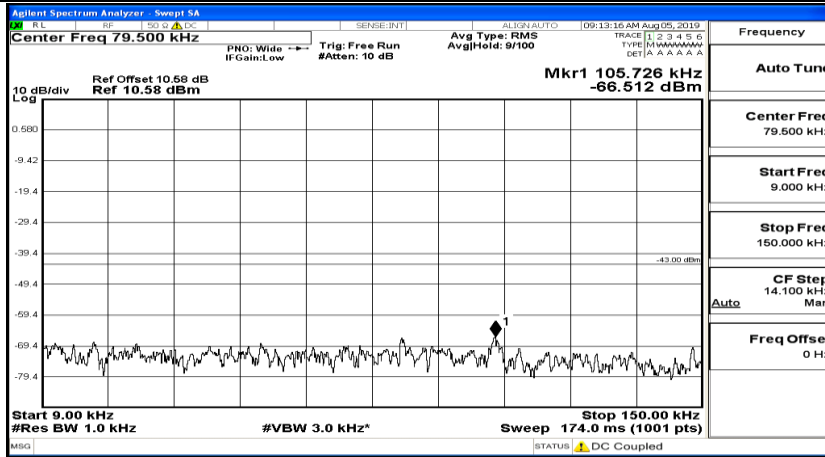

CSE Test Graph(s) (Channel Bandwidth: 5 MHz)_HCH_QPSK

CSE Test Graph(s) (Channel Bandwidth: 5 MHz)_LCH_16QAM

Frequency
Auto Tune
Center Freq 79.500 kHz
Start Freq 9.000 kHz
Stop Freq 150.000 kHz
CF Step 14.100 kHz Man
Freq Offset 0 Hz