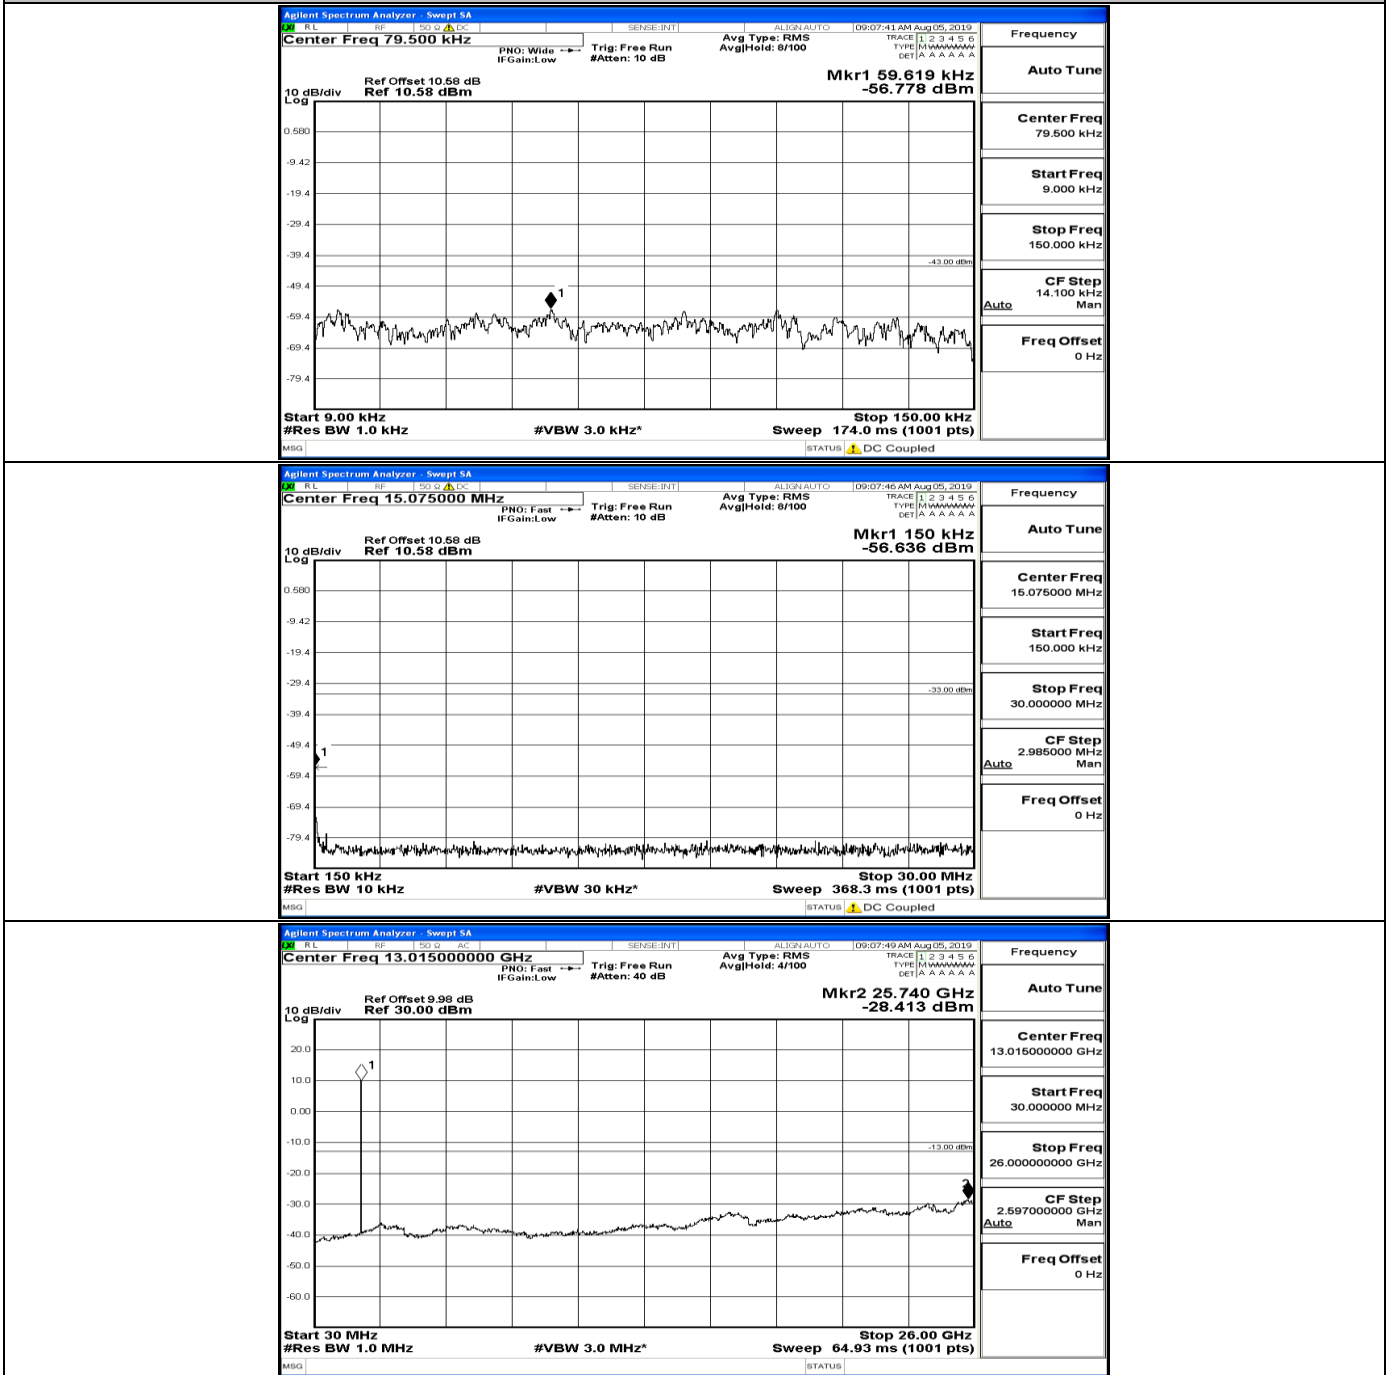

CSE Test Graph(s) (Channel Bandwidth: 1.4 MHz)_HCH_QPSK

CSE Test Graph(s) (Channel Bandwidth: 1.4 MHz) LCH_16QAM

CSE Test Graph(s) (Channel Bandwidth: 1.4 MHz)_MCH_16QAM

CSE Test Graph(s) (Channel Bandwidth: 1.4 MHz)_HCH_16QAM

CSE Test Graph(s) (Channel Bandwidth: 3 MHz)_LCH_QPSK

CSE Test Graph(s) (Channel Bandwidth: 3 MHz)_MCH_QPSK

CSE Test Graph(s) (Channel Bandwidth: 3 MHz)_HCH_QPSK

CSE Test Graph(s) (Channel Bandwidth: 3 MHz)_LCH_16QAM

CSE Test Graph(s) (Channel Bandwidth: 3 MHz)_MCH_16QAM

CSE Test Graph(s) (Channel Bandwidth: 3 MHz) _HCH_16QAM

CSE Test Graph(s) (Channel Bandwidth: 5 MHz)_LCH_QPSK

CSE Test Graph(s) (Channel Bandwidth: 5 MHz)_MCH_QPSK