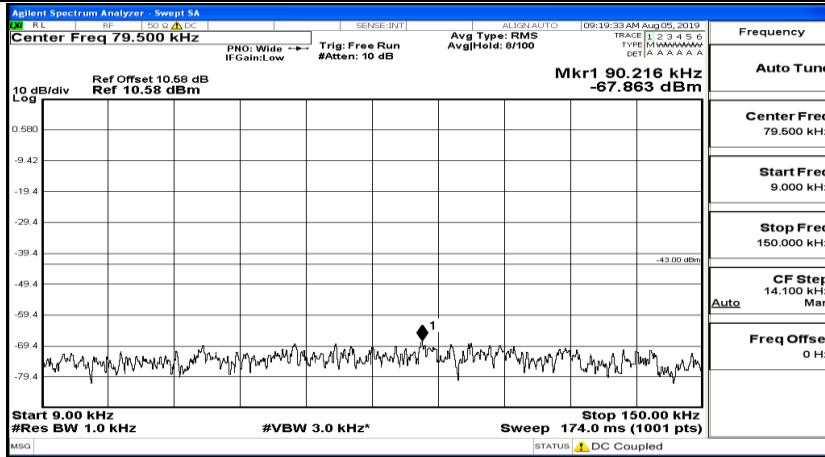

CSE Test Graph(s) (Channel Bandwidth: 10 MHz)_HCH_QPSK