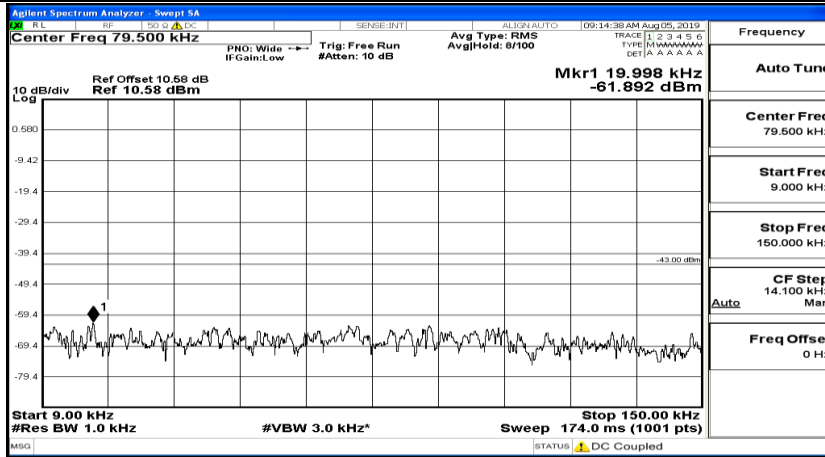

CSE Test Graph(s) (Channel Bandwidth: 5 MHz)_MCH_16QAM