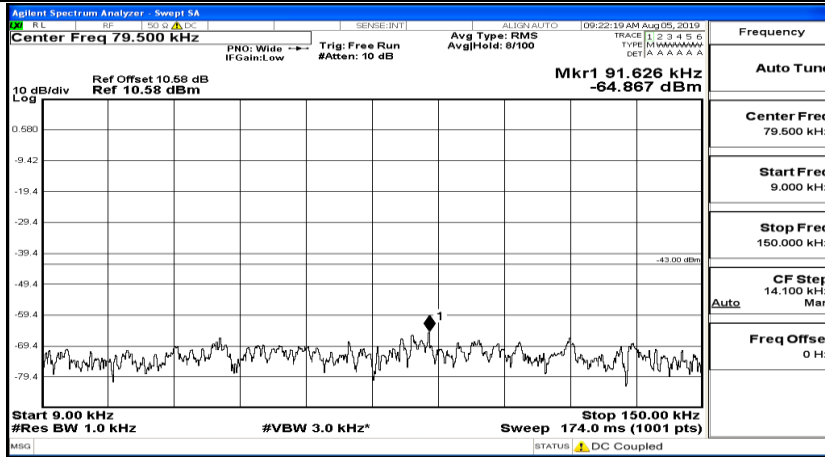

CSE Test Graph(s) (Channel Bandwidth:15 MHz)_MCH_QPSK