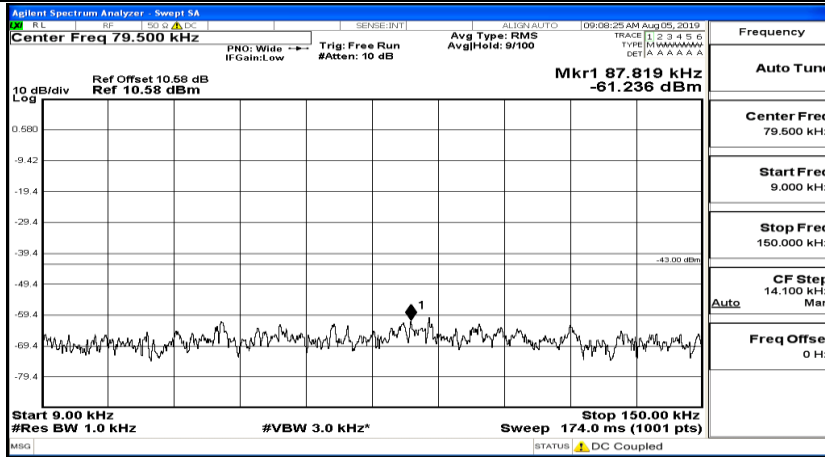

CSE Test Graph(s) (Channel Bandwidth: 3 MHz)_LCH_QPSK