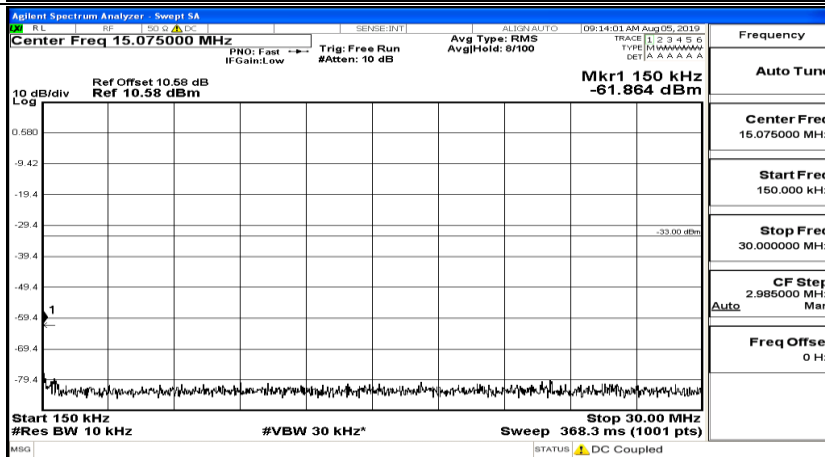

CSE Test Graph(s) (Channel Bandwidth: 3 MHz)_MCH_16QAM

CSE Test Graph(s) (Channel Bandwidth: 3 MHz) _HCH_16QAM

CSE Test Graph(s) (Channel Bandwidth: 5 MHz)_LCH_QPSK

CSE Test Graph(s) (Channel Bandwidth: 5 MHz)_MCH_QPSK

CSE Test Graph(s) (Channel Bandwidth: 5 MHz)_HCH_QPSK

CSE Test Graph(s) (Channel Bandwidth: 5 MHz)_LCH_16QAM

Frequency
Auto Tune
Center Freq 79.500 kHz
Start Freq 9.000 kHz
Stop Freq 150.000 kHz
CF Step 14.100 kHz Man
Freq Offset 0 Hz