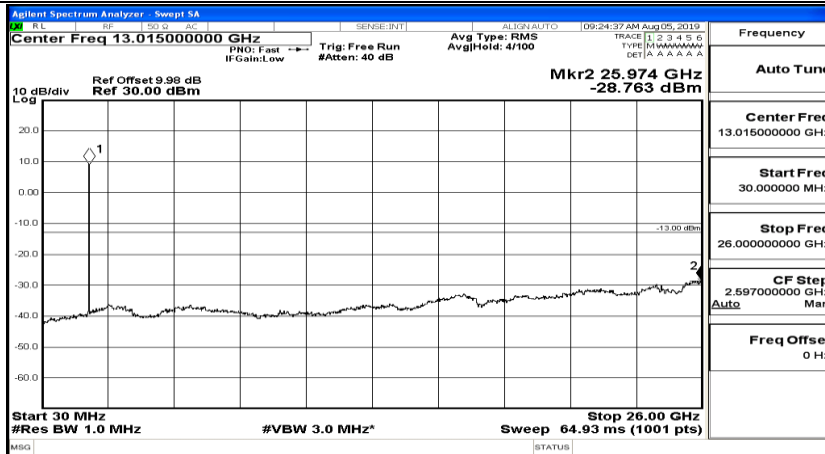

CSE Test Graph(s) (Channel Bandwidth:15 MHz) LCH_QPSK

CSE Test Graph(s) (Channel Bandwidth:15 MHz)_MCH_QPSK

CSE Test Graph(s) (Channel Bandwidth:15 MHz)_HCH_QPSK

CSE Test Graph(s) (Channel Bandwidth:15 MHz)_LCH_16QAM

CSE Test Graph(s) (Channel Bandwidth:15 MHz)_MCH_16QAM

CSE Test Graph(s) (Channel Bandwidth:15 MHz)_HCH_16QAM

CSE Test Graph(s) (Channel Bandwidth:20 MHz) LCH_QPSK

Frequency
Auto Tune
Center Freq 79.500 kHz
Start Freq 9.000 kHz
Stop Freq 150.000 kHz
CF Step 14.100 kHz Man
Freq Offset 0 Hz