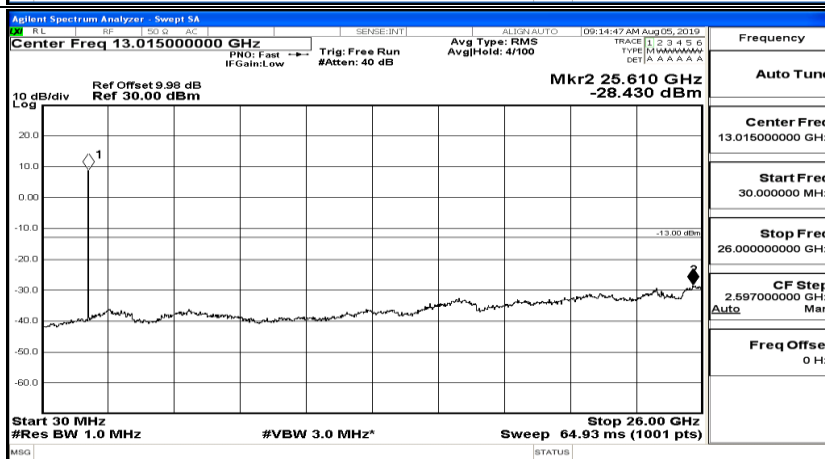

CSE Test Graph(s) (Channel Bandwidth: 5 MHz)_MCH_16QAM