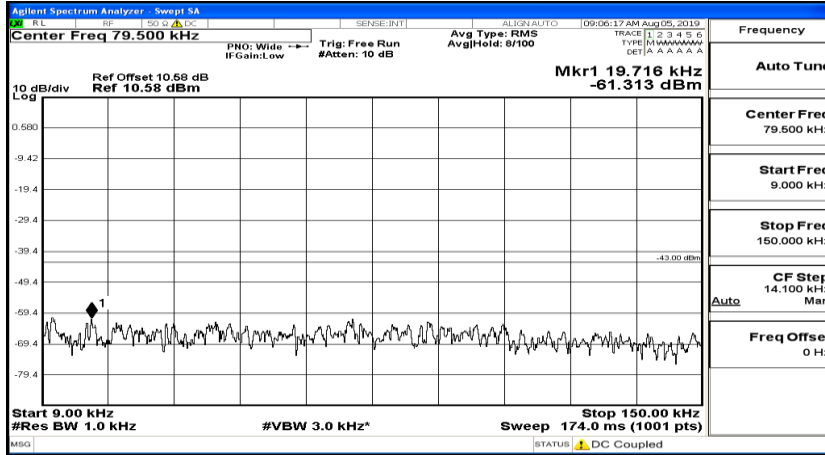

CSE Test Graph(s) (Channel Bandwidth: 1.4 MHz)_HCH_QPSK

CSE Test Graph(s) (Channel Bandwidth: 1.4 MHz) LCH_16QAM

CSE Test Graph(s) (Channel Bandwidth: 1.4 MHz)_MCH_16QAM

CSE Test Graph(s) (Channel Bandwidth: 1.4 MHz)_HCH_16QAM