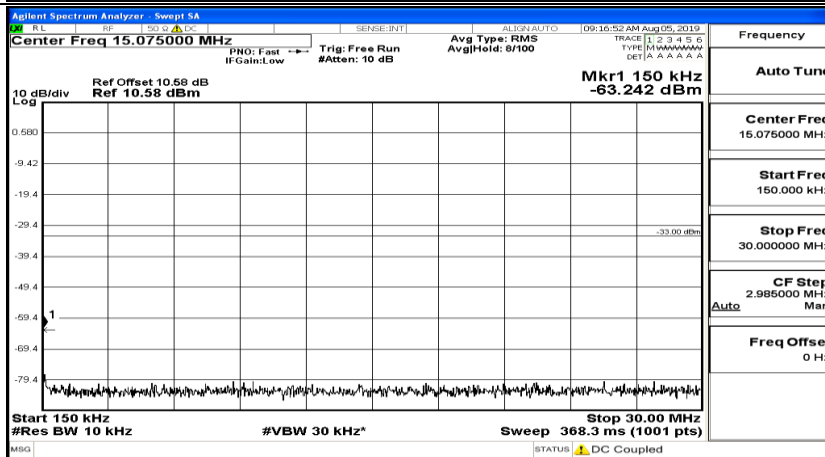

CSE Test Graph(s) (Channel Bandwidth: 10 MHz) LCH_QPSK