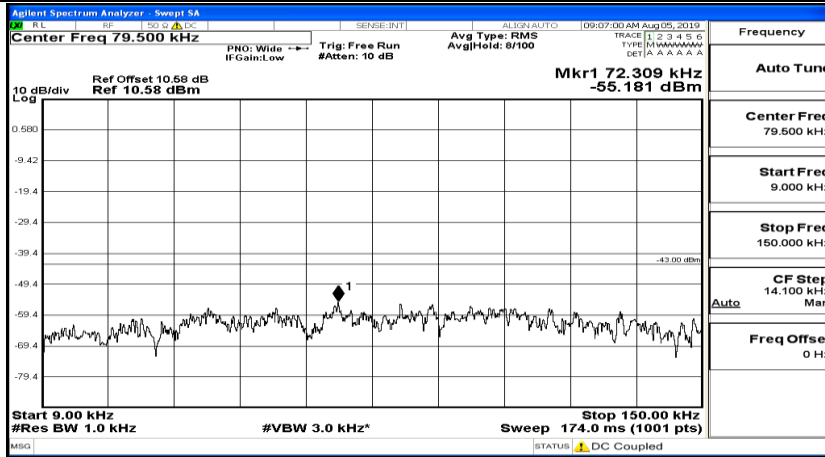

CSE Test Graph(s) (Channel Bandwidth: 1.4 MHz)_HCH_QPSK

CSE Test Graph(s) (Channel Bandwidth: 1.4 MHz) LCH_16QAM

CSE Test Graph(s) (Channel Bandwidth: 1.4 MHz)_MCH_16QAM

CSE Test Graph(s) (Channel Bandwidth: 1.4 MHz)_HCH_16QAM