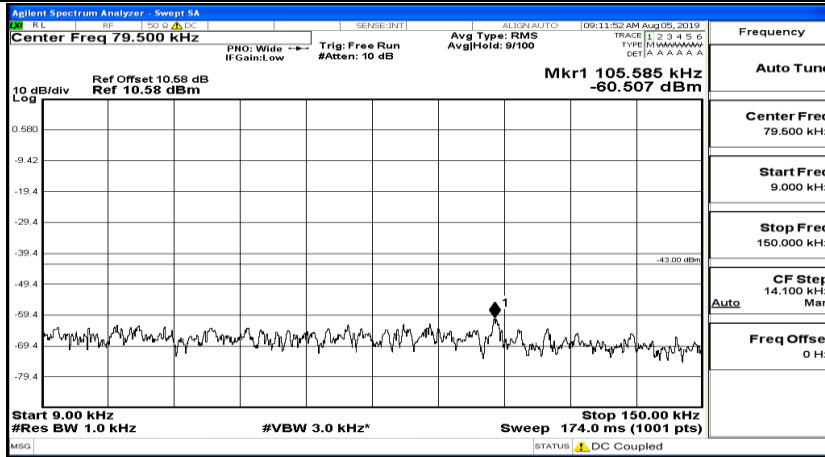

CSE Test Graph(s) (Channel Bandwidth: 3 MHz) _HCH_16QAM