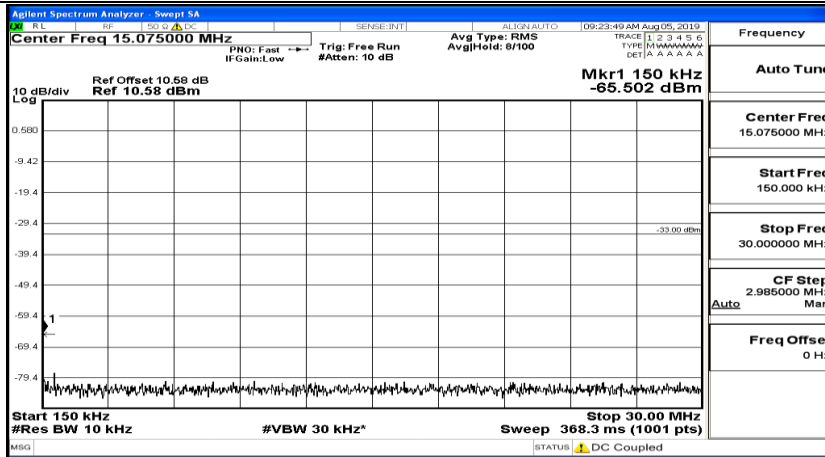

CSE Test Graph(s) (Channel Bandwidth:15 MHz)_HCH_QPSK