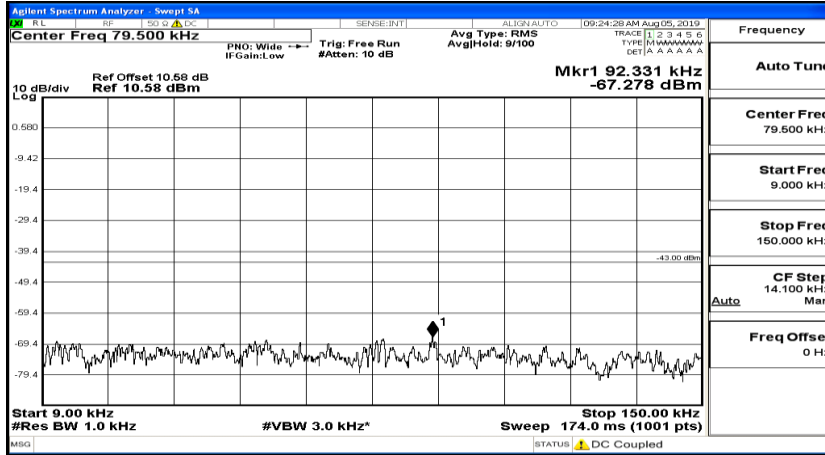

CSE Test Graph(s) (Channel Bandwidth:15 MHz) LCH_QPSK

CSE Test Graph(s) (Channel Bandwidth:15 MHz)_MCH_QPSK

CSE Test Graph(s) (Channel Bandwidth:15 MHz)_HCH_QPSK

CSE Test Graph(s) (Channel Bandwidth:15 MHz)_LCH_16QAM

CSE Test Graph(s) (Channel Bandwidth:15 MHz)_MCH_16QAM

CSE Test Graph(s) (Channel Bandwidth:15 MHz)_HCH_16QAM

CSE Test Graph(s) (Channel Bandwidth:20 MHz) LCH_QPSK

Frequency
Auto Tune
Center Freq 79.500 kHz
Start Freq 9.000 kHz
Stop Freq 150.000 kHz
CF Step 14.100 kHz Man
Freq Offset 0 Hz