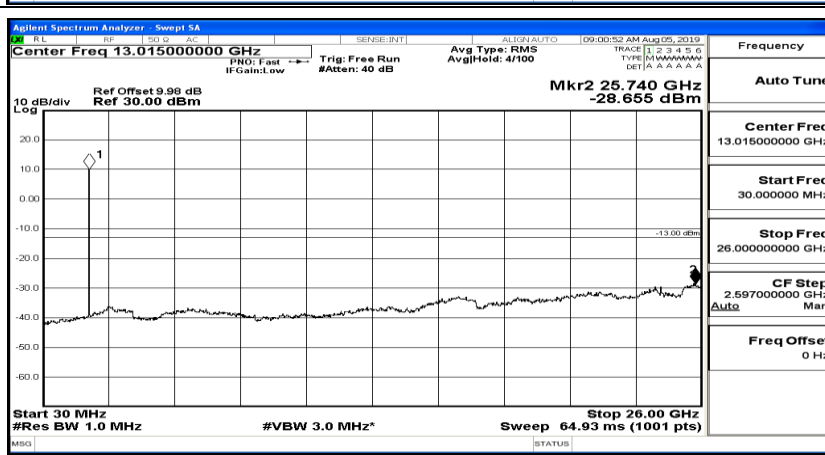

CSE Test Graph(s) (Channel Bandwidth: 3 MHz)_MCH_16QAM

CSE Test Graph(s) (Channel Bandwidth: 3 MHz) _HCH_16QAM

CSE Test Graph(s) (Channel Bandwidth: 5 MHz)_LCH_QPSK

CSE Test Graph(s) (Channel Bandwidth: 5 MHz)_MCH_QPSK

CSE Test Graph(s) (Channel Bandwidth: 5 MHz)_HCH_QPSK

CSE Test Graph(s) (Channel Bandwidth: 5 MHz)_LCH_16QAM

Frequency
Auto Tune
Center Freq 79.500 kHz
Start Freq 9.000 kHz
Stop Freq 150.000 kHz
CF Step 14.100 kHz Man
Freq Offset 0 Hz