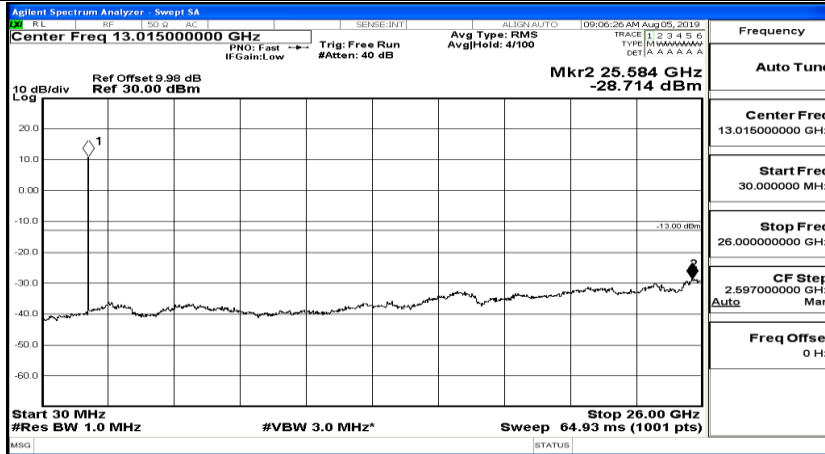

CSE Test Graph(s) (Channel Bandwidth: 1.4 MHz)_HCH_QPSK

CSE Test Graph(s) (Channel Bandwidth: 1.4 MHz) LCH_16QAM

CSE Test Graph(s) (Channel Bandwidth: 1.4 MHz)_MCH_16QAM

CSE Test Graph(s) (Channel Bandwidth: 1.4 MHz)_HCH_16QAM

CSE Test Graph(s) (Channel Bandwidth: 3 MHz)_LCH_QPSK

CSE Test Graph(s) (Channel Bandwidth: 3 MHz)_MCH_QPSK

CSE Test Graph(s) (Channel Bandwidth: 3 MHz)_HCH_QPSK

CSE Test Graph(s) (Channel Bandwidth: 3 MHz)_LCH_16QAM