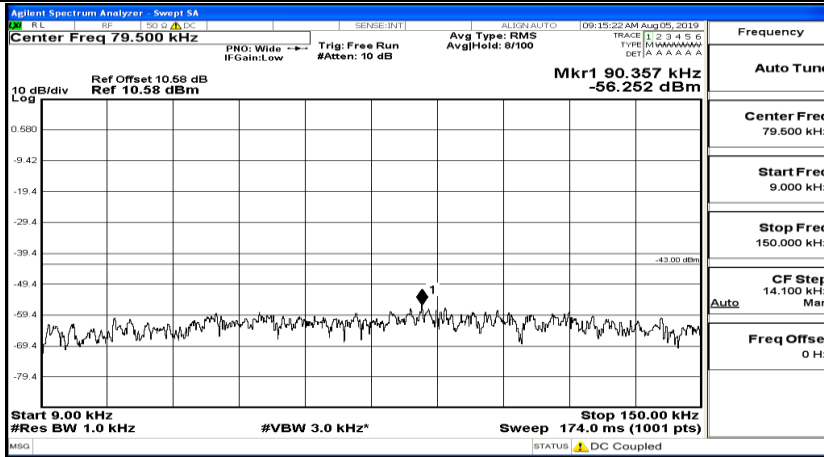

CSE Test Graph(s) (Channel Bandwidth: 3 MHz)_MCH_16QAM

CSE Test Graph(s) (Channel Bandwidth: 3 MHz) _HCH_16QAM

CSE Test Graph(s) (Channel Bandwidth: 5 MHz)_LCH_QPSK

CSE Test Graph(s) (Channel Bandwidth: 5 MHz)_MCH_QPSK

CSE Test Graph(s) (Channel Bandwidth: 5 MHz)_HCH_QPSK

CSE Test Graph(s) (Channel Bandwidth: 5 MHz)_LCH_16QAM

Frequency
Auto Tune
Center Freq 79.500 kHz
Start Freq 9.000 kHz
Stop Freq 150.000 kHz
CF Step 14.100 kHz Man
Freq Offset 0 Hz