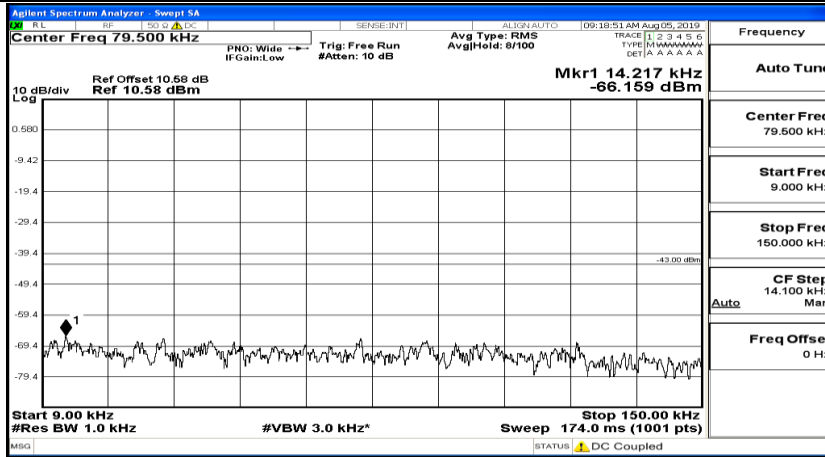

CSE Test Graph(s) (Channel Bandwidth: 10 MHz)_MCH_16QAM