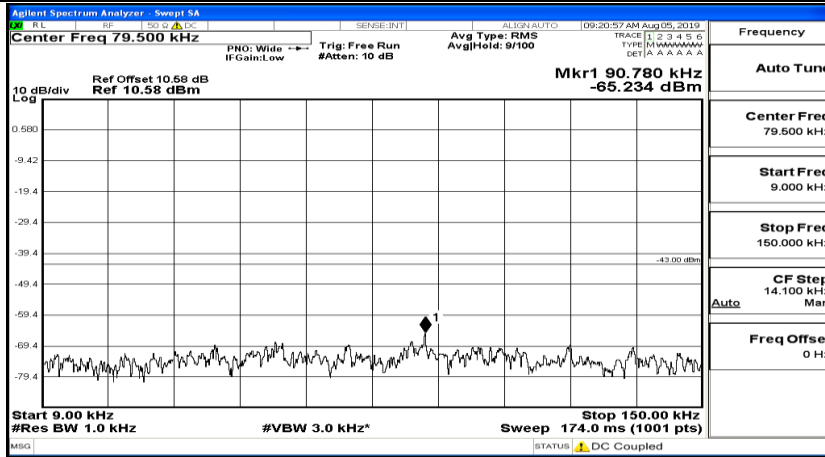

CSE Test Graph(s) (Channel Bandwidth:15 MHz) LCH_QPSK