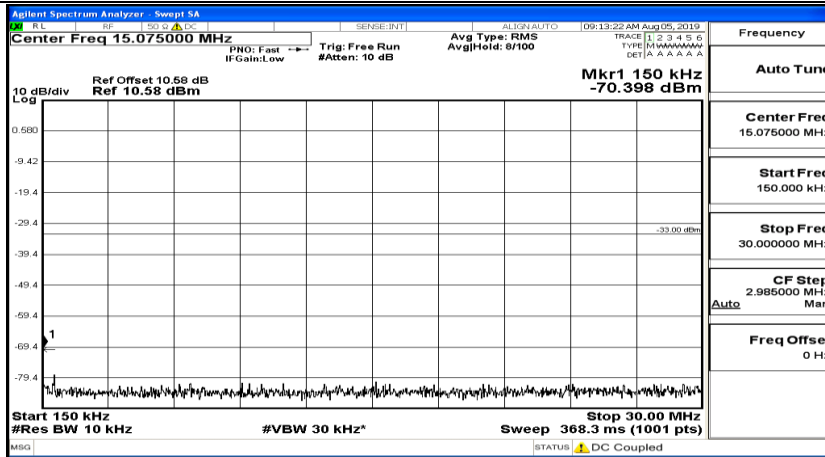

CSE Test Graph(s) (Channel Bandwidth: 3 MHz)_MCH_16QAM

CSE Test Graph(s) (Channel Bandwidth: 3 MHz) _HCH_16QAM

CSE Test Graph(s) (Channel Bandwidth: 5 MHz)_LCH_QPSK

CSE Test Graph(s) (Channel Bandwidth: 5 MHz)_MCH_QPSK

CSE Test Graph(s) (Channel Bandwidth: 5 MHz)_HCH_QPSK

CSE Test Graph(s) (Channel Bandwidth: 5 MHz)_LCH_16QAM

Frequency
Auto Tune
Center Freq 79.500 kHz
Start Freq 9.000 kHz
Stop Freq 150.000 kHz
CF Step 14.100 kHz Man
Freq Offset 0 Hz