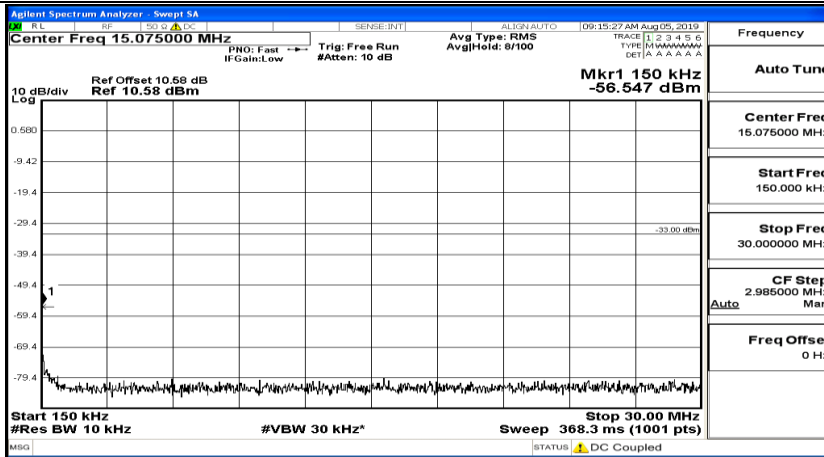

CSE Test Graph(s) (Channel Bandwidth: 3 MHz)_MCH_16QAM

CSE Test Graph(s) (Channel Bandwidth: 3 MHz) _HCH_16QAM

CSE Test Graph(s) (Channel Bandwidth: 5 MHz)_LCH_QPSK

CSE Test Graph(s) (Channel Bandwidth: 5 MHz)_MCH_QPSK

CSE Test Graph(s) (Channel Bandwidth: 5 MHz)_HCH_QPSK

CSE Test Graph(s) (Channel Bandwidth: 5 MHz)_LCH_16QAM

Frequency
Auto Tune
Center Freq 79.500 kHz
Start Freq 9.000 kHz
Stop Freq 150.000 kHz
CF Step 14.100 kHz Man
Freq Offset 0 Hz