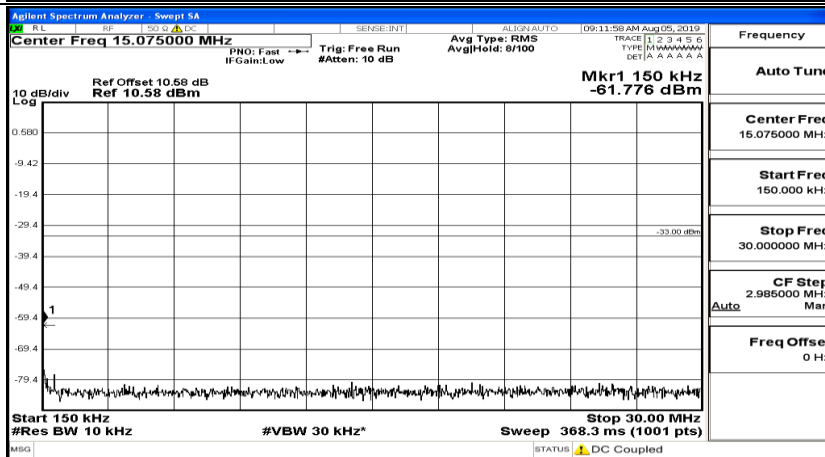

CSE Test Graph(s) (Channel Bandwidth: 3 MHz) _HCH_16QAM