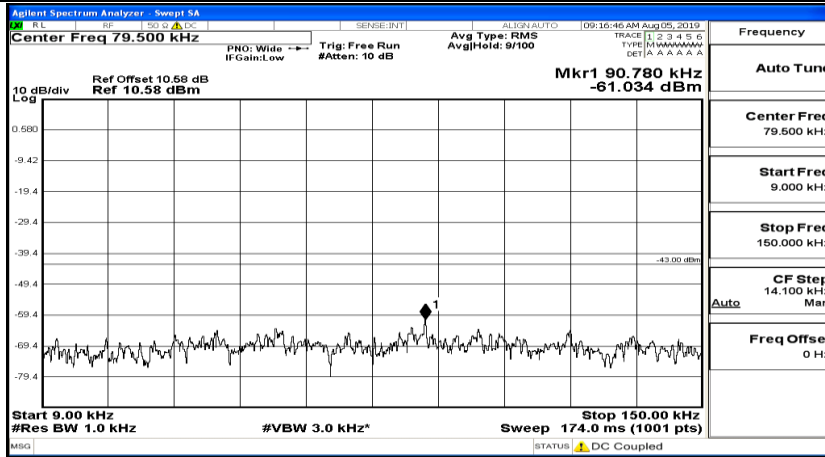

CSE Test Graph(s) (Channel Bandwidth: 10 MHz) LCH_QPSK