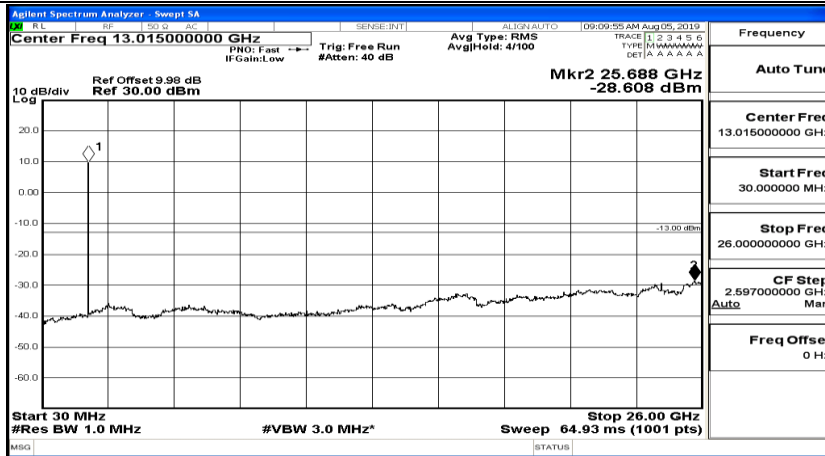

CSE Test Graph(s) (Channel Bandwidth: 1.4 MHz)_HCH_QPSK

CSE Test Graph(s) (Channel Bandwidth: 1.4 MHz) LCH_16QAM

CSE Test Graph(s) (Channel Bandwidth: 1.4 MHz)_MCH_16QAM

CSE Test Graph(s) (Channel Bandwidth: 1.4 MHz)_HCH_16QAM

CSE Test Graph(s) (Channel Bandwidth: 3 MHz)_LCH_QPSK

CSE Test Graph(s) (Channel Bandwidth: 3 MHz)_MCH_QPSK

CSE Test Graph(s) (Channel Bandwidth: 3 MHz)_HCH_QPSK

CSE Test Graph(s) (Channel Bandwidth: 3 MHz)_LCH_16QAM