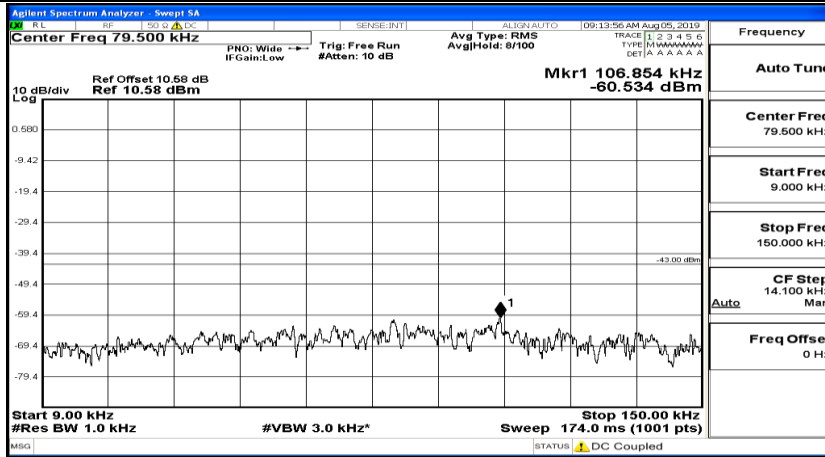

CSE Test Graph(s) (Channel Bandwidth: 3 MHz)_MCH_16QAM

CSE Test Graph(s) (Channel Bandwidth: 3 MHz) _HCH_16QAM

CSE Test Graph(s) (Channel Bandwidth: 5 MHz)_LCH_QPSK

CSE Test Graph(s) (Channel Bandwidth: 5 MHz)_MCH_QPSK

CSE Test Graph(s) (Channel Bandwidth: 5 MHz)_HCH_QPSK

CSE Test Graph(s) (Channel Bandwidth: 5 MHz)_LCH_16QAM

Frequency
Auto Tune
Center Freq 79.500 kHz
Start Freq 9.000 kHz
Stop Freq 150.000 kHz
CF Step 14.100 kHz Man
Freq Offset 0 Hz