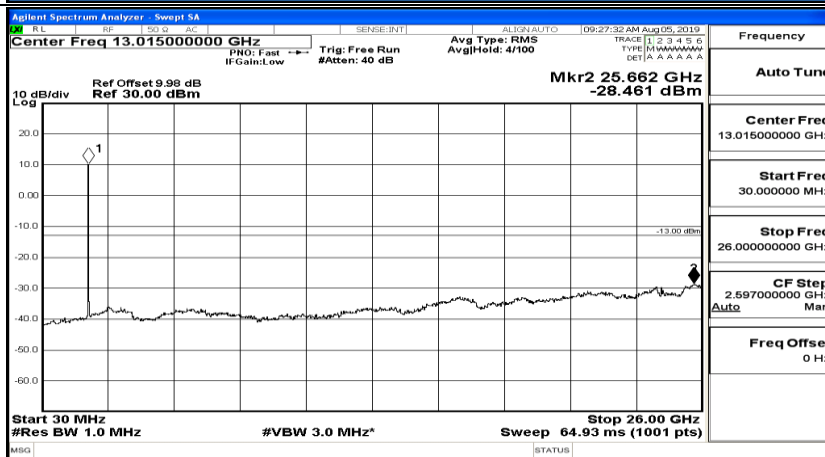

CSE Test Graph(s) (Channel Bandwidth:20 MHz)_MCH_16QAM