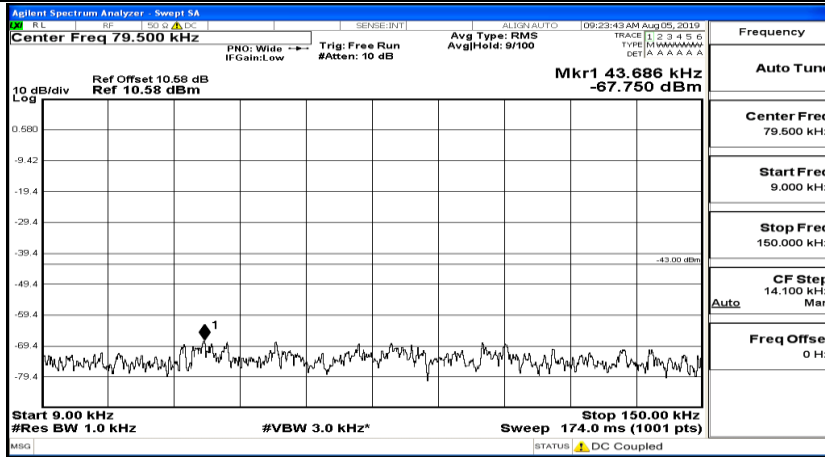

CSE Test Graph(s) (Channel Bandwidth:15 MHz)_HCH_QPSK