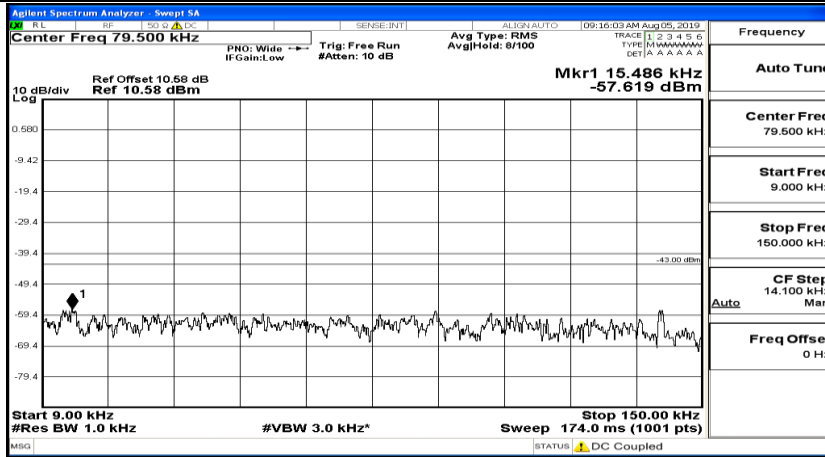

CSE Test Graph(s) (Channel Bandwidth: 5 MHz) HCH_16QAM

Frequency
Auto Tune
Center Freq 79.500 kHz
Start Freq 9.000 kHz
Stop Freq 150.000 kHz
CF Step 14.100 kHz Man
Freq Offset 0 Hz