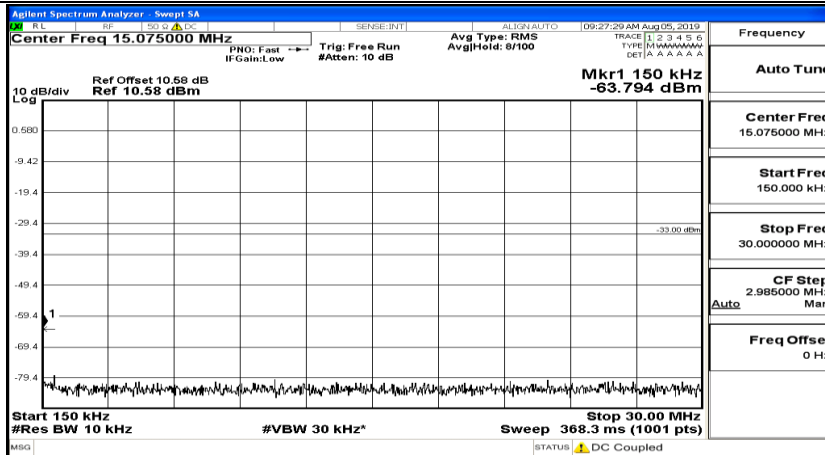

CSE Test Graph(s) (Channel Bandwidth:20 MHz)_MCH_16QAM