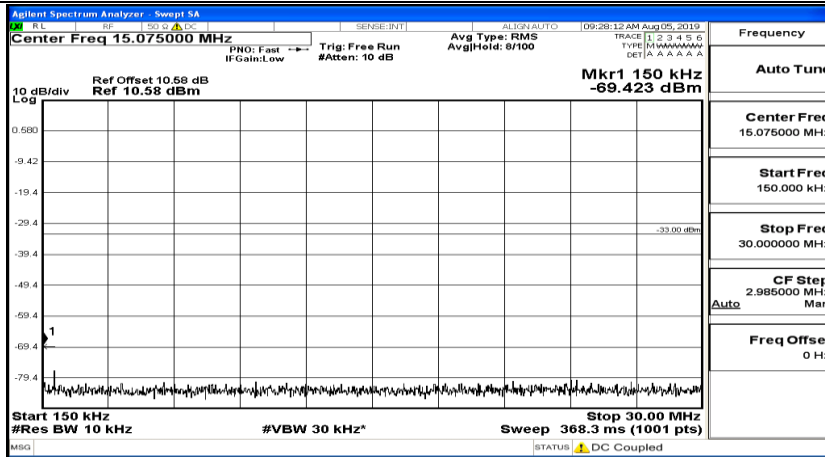

CSE Test Graph(s) (Channel Bandwidth:20 MHz)_MCH_QPSK

Frequency
Auto Tune
Center Freq 79.500 kHz
Start Freq 9.000 kHz
Stop Freq 150.000 kHz
CF Step 14.100 kHz
Auto Man
Freq Offset 0 Hz

Frequency
Auto Tune
Center Freq 15.075000 MHz
Start Freq 150.000 kHz
Stop Freq 30.000000 MHz
CF Step 2.985000 MHz
Auto Man
Freq Offset 0 Hz

Frequency
Auto Tune
Center Freq 13.015000000 GHz
Start Freq 30.000000 MHz
Stop Freq 26.000000000 GHz
CF Step 2.597000000 GHz
Auto Man
Freq Offset 0 Hz

CSE Test Graph(s) (Channel Bandwidth:20 MHz)_HCH_QPSK