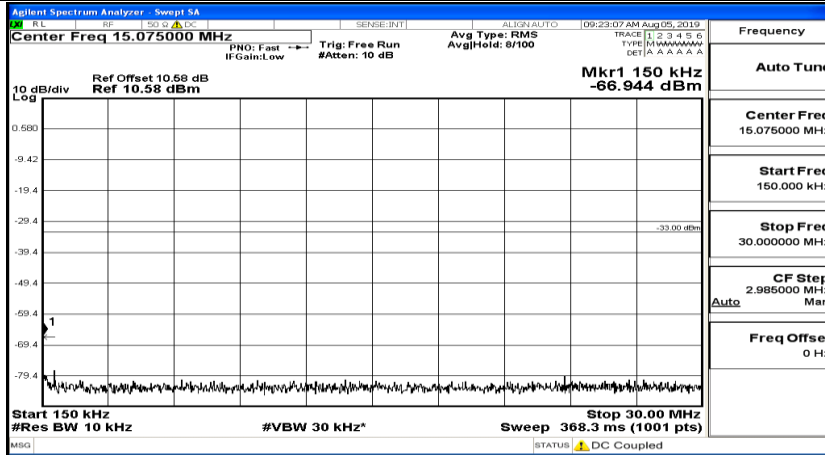

CSE Test Graph(s) (Channel Bandwidth:15 MHz)_MCH_16QAM