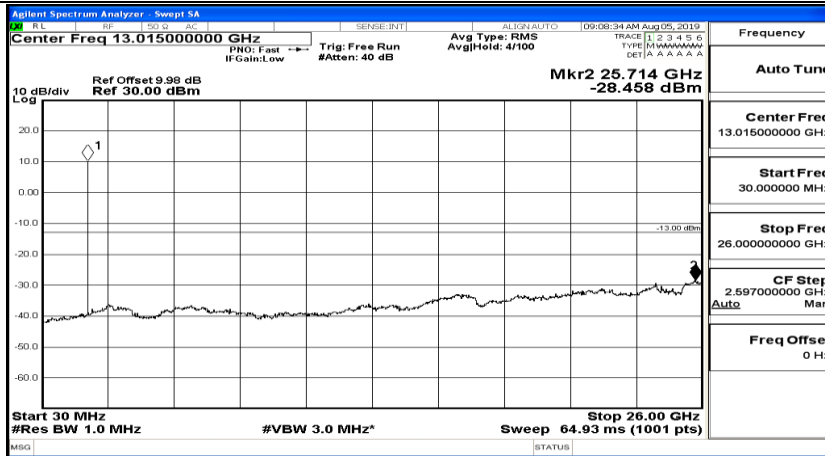

CSE Test Graph(s) (Channel Bandwidth: 1.4 MHz)_HCH_QPSK

CSE Test Graph(s) (Channel Bandwidth: 1.4 MHz) LCH_16QAM

CSE Test Graph(s) (Channel Bandwidth: 1.4 MHz)_MCH_16QAM

CSE Test Graph(s) (Channel Bandwidth: 1.4 MHz)_HCH_16QAM

CSE Test Graph(s) (Channel Bandwidth: 3 MHz)_LCH_QPSK

CSE Test Graph(s) (Channel Bandwidth: 3 MHz)_MCH_QPSK

CSE Test Graph(s) (Channel Bandwidth: 3 MHz)_HCH_QPSK

CSE Test Graph(s) (Channel Bandwidth: 3 MHz)_LCH_16QAM