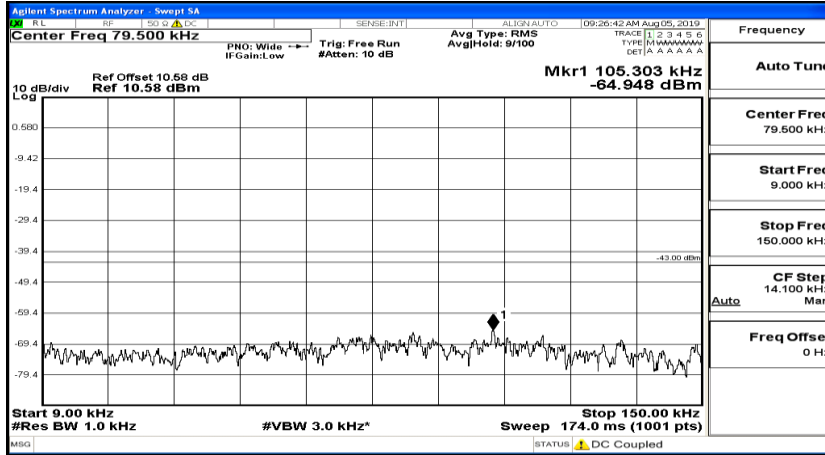

CSE Test Graph(s) (Channel Bandwidth:20 MHz)_MCH_QPSK

Frequency
Auto Tune
Center Freq 79.500 kHz
Start Freq 9.000 kHz
Stop Freq 150.000 kHz
CF Step 14.100 kHz
Auto Man
Freq Offset 0 Hz