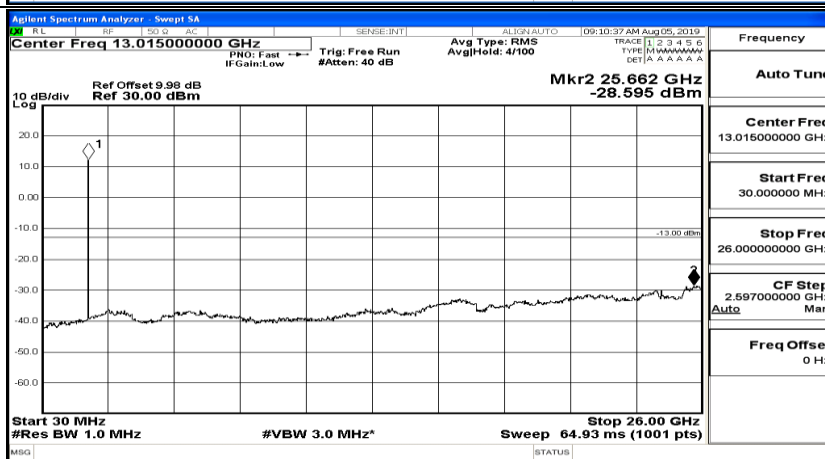

CSE Test Graph(s) (Channel Bandwidth: 3 MHz)_LCH_QPSK

CSE Test Graph(s) (Channel Bandwidth: 3 MHz)_MCH_QPSK

CSE Test Graph(s) (Channel Bandwidth: 3 MHz)_HCH_QPSK

CSE Test Graph(s) (Channel Bandwidth: 3 MHz)_LCH_16QAM

CSE Test Graph(s) (Channel Bandwidth: 3 MHz)_MCH_16QAM

CSE Test Graph(s) (Channel Bandwidth: 3 MHz) _HCH_16QAM

CSE Test Graph(s) (Channel Bandwidth: 5 MHz)_LCH_QPSK

CSE Test Graph(s) (Channel Bandwidth: 5 MHz)_MCH_QPSK

CSE Test Graph(s) (Channel Bandwidth: 5 MHz)_HCH_QPSK

CSE Test Graph(s) (Channel Bandwidth: 5 MHz)_LCH_16QAM

Frequency
Auto Tune
Center Freq 79.500 kHz
Start Freq 9.000 kHz
Stop Freq 150.000 kHz
CF Step 14.100 kHz Man
Freq Offset 0 Hz