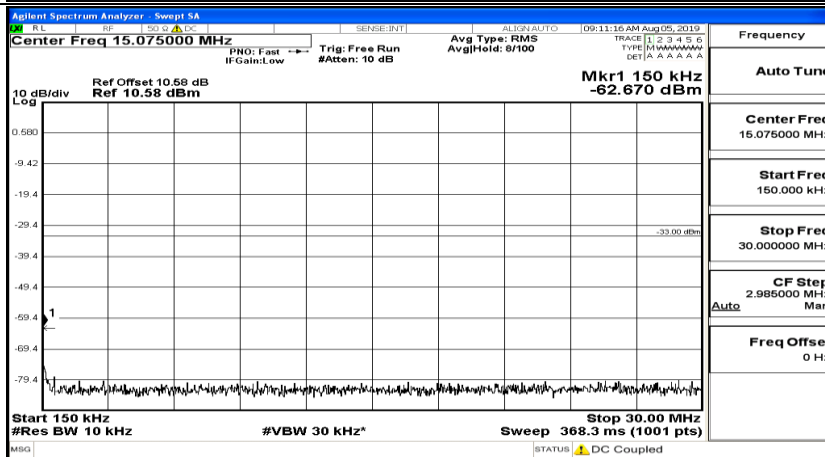

CSE Test Graph(s) (Channel Bandwidth: 3 MHz)_HCH_QPSK