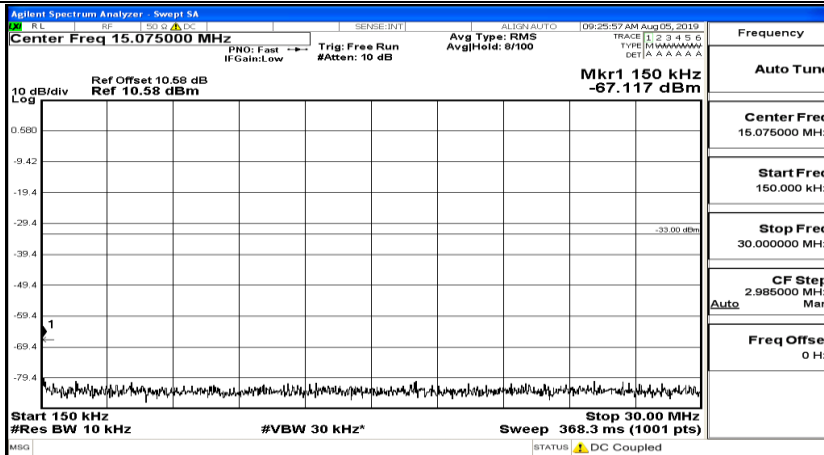

CSE Test Graph(s) (Channel Bandwidth:20 MHz)_LCH_16QAM