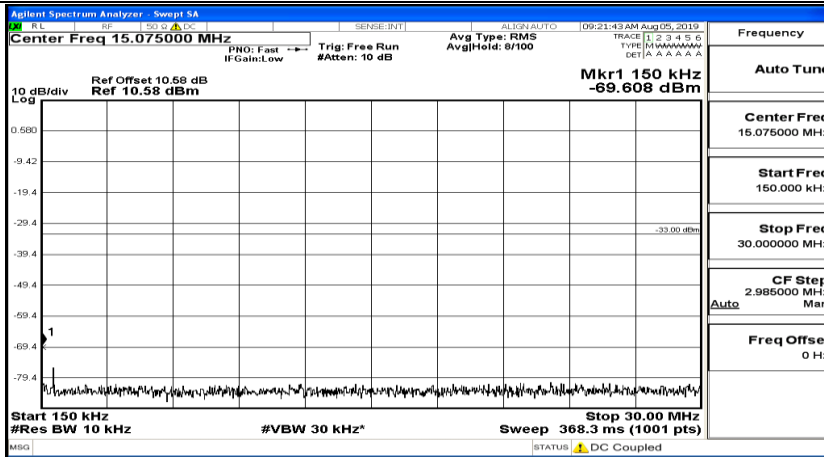

CSE Test Graph(s) (Channel Bandwidth:15 MHz) LCH_QPSK

CSE Test Graph(s) (Channel Bandwidth:15 MHz)_MCH_QPSK

CSE Test Graph(s) (Channel Bandwidth:15 MHz)_HCH_QPSK

CSE Test Graph(s) (Channel Bandwidth:15 MHz)_LCH_16QAM