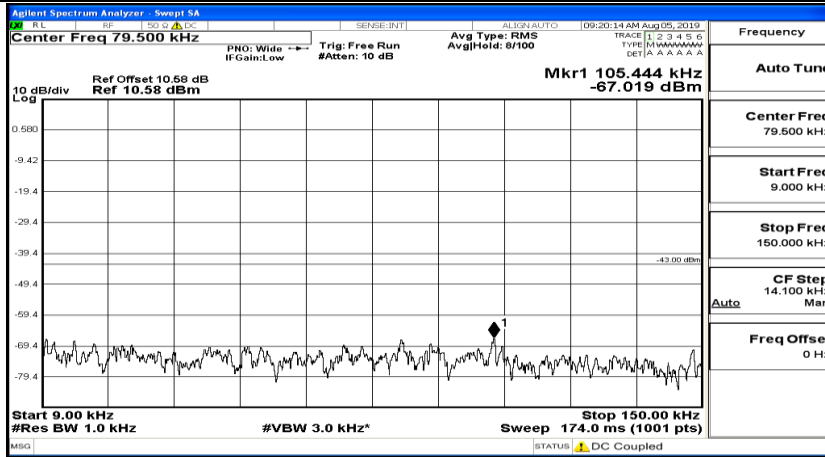

CSE Test Graph(s) (Channel Bandwidth: 10 MHz)_HCH_16QAM

Frequency
Auto Tune
Center Freq 79.500 kHz
Start Freq 9.000 kHz
Stop Freq 150.000 kHz
CF Step 14.100 kHz Man
Auto
Freq Offset 0 Hz