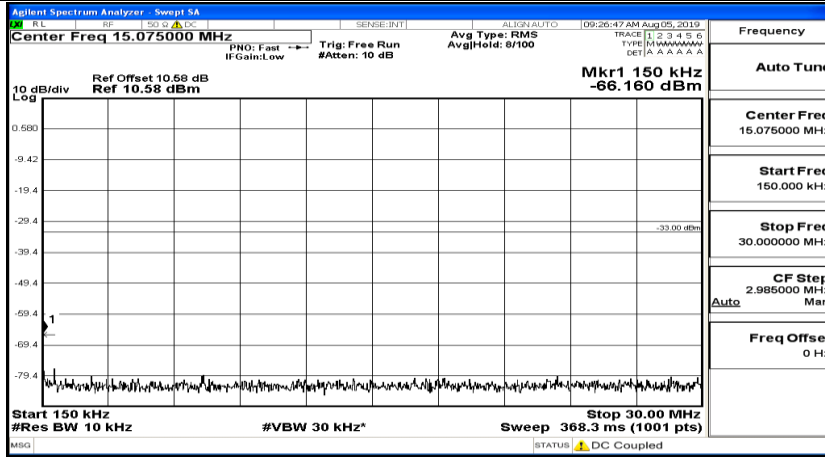

Frequency
Auto Tune
Center Freq 15.075000 MHz
Start Freq 150.000 kHz
Stop Freq 30.000000 MHz
CF Step 2.985000 MHz
Auto Man
Freq Offset 0 Hz