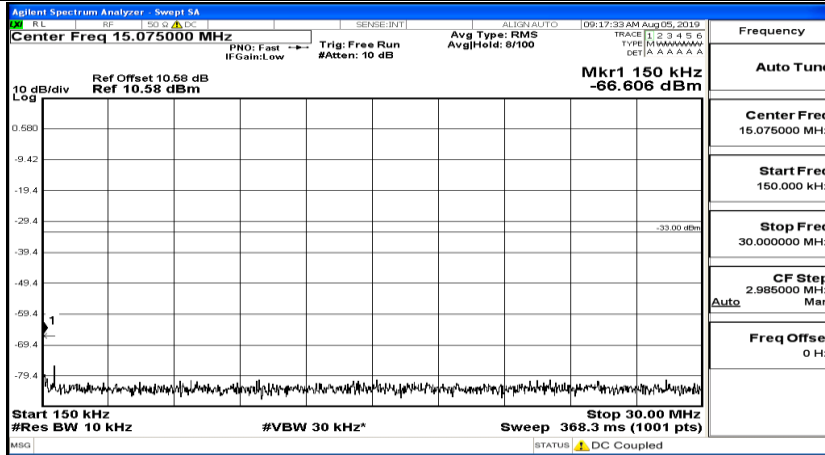

CSE Test Graph(s) (Channel Bandwidth: 10 MHz) LCH_QPSK

CSE Test Graph(s) (Channel Bandwidth: 10 MHz)_MCH_QPSK

CSE Test Graph(s) (Channel Bandwidth: 10 MHz)_HCH_QPSK

CSE Test Graph(s) (Channel Bandwidth: 10 MHz)_LCH_16QAM