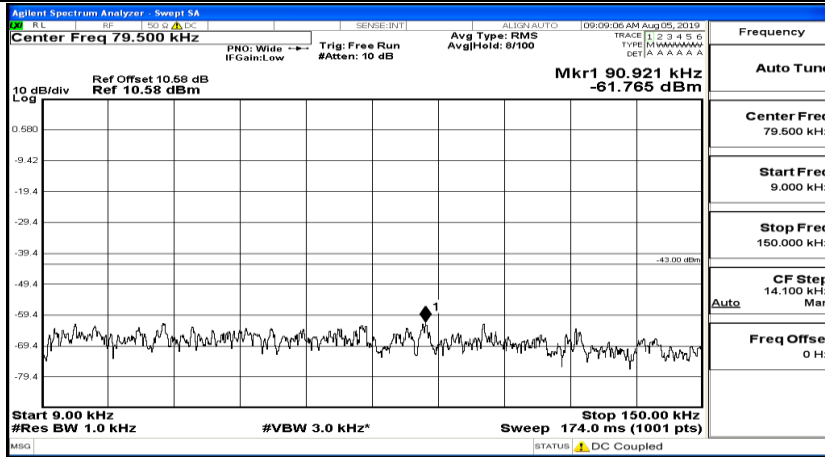

CSE Test Graph(s) (Channel Bandwidth: 3 MHz)_LCH_QPSK

CSE Test Graph(s) (Channel Bandwidth: 3 MHz)_MCH_QPSK

CSE Test Graph(s) (Channel Bandwidth: 3 MHz)_HCH_QPSK

CSE Test Graph(s) (Channel Bandwidth: 3 MHz)_LCH_16QAM