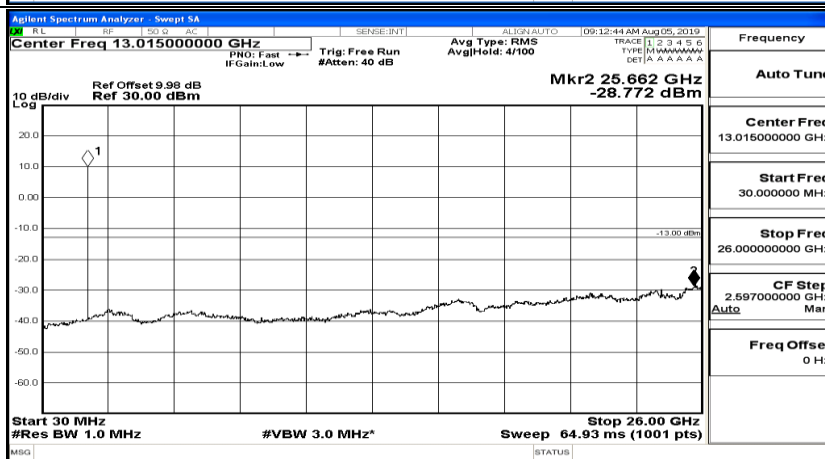

CSE Test Graph(s) (Channel Bandwidth: 3 MHz)_LCH_QPSK

CSE Test Graph(s) (Channel Bandwidth: 3 MHz)_MCH_QPSK

CSE Test Graph(s) (Channel Bandwidth: 3 MHz)_HCH_QPSK

CSE Test Graph(s) (Channel Bandwidth: 3 MHz)_LCH_16QAM

CSE Test Graph(s) (Channel Bandwidth: 3 MHz)_MCH_16QAM

CSE Test Graph(s) (Channel Bandwidth: 3 MHz) _HCH_16QAM

CSE Test Graph(s) (Channel Bandwidth: 5 MHz)_LCH_QPSK

CSE Test Graph(s) (Channel Bandwidth: 5 MHz)_MCH_QPSK

CSE Test Graph(s) (Channel Bandwidth: 5 MHz)_HCH_QPSK

CSE Test Graph(s) (Channel Bandwidth: 5 MHz)_LCH_16QAM

Frequency
Auto Tune
Center Freq 79.500 kHz
Start Freq 9.000 kHz
Stop Freq 150.000 kHz
CF Step 14.100 kHz Man
Freq Offset 0 Hz