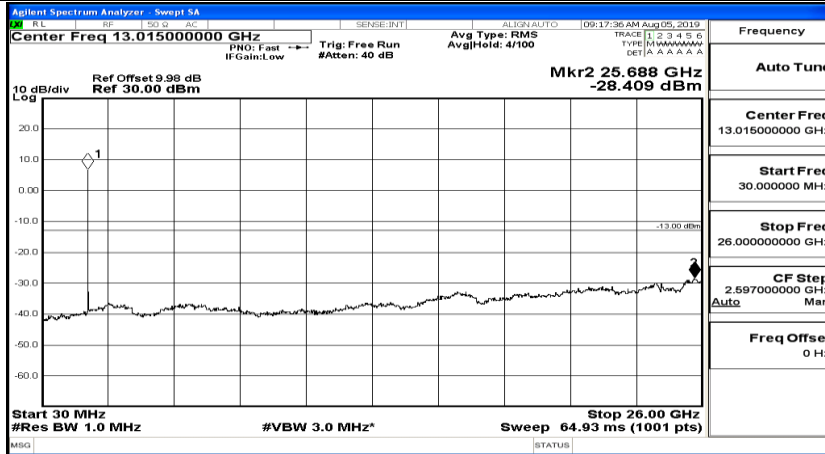

CSE Test Graph(s) (Channel Bandwidth: 10 MHz) LCH_QPSK

CSE Test Graph(s) (Channel Bandwidth: 10 MHz)_MCH_QPSK

CSE Test Graph(s) (Channel Bandwidth: 10 MHz)_HCH_QPSK

CSE Test Graph(s) (Channel Bandwidth: 10 MHz)_LCH_16QAM