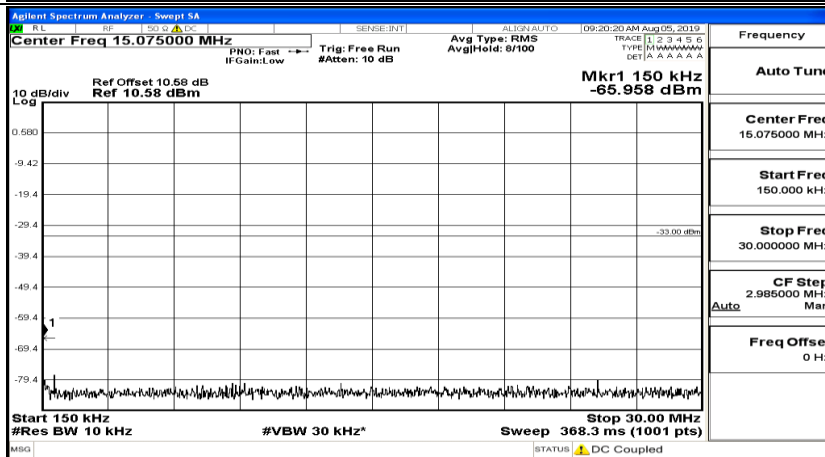

Frequency
Auto Tune
Center Freq 15.075000 MHz
Start Freq 150.000 kHz
Stop Freq 30.000000 MHz
CF Step 2.985000 MHz Man
Auto
Freq Offset 0 Hz