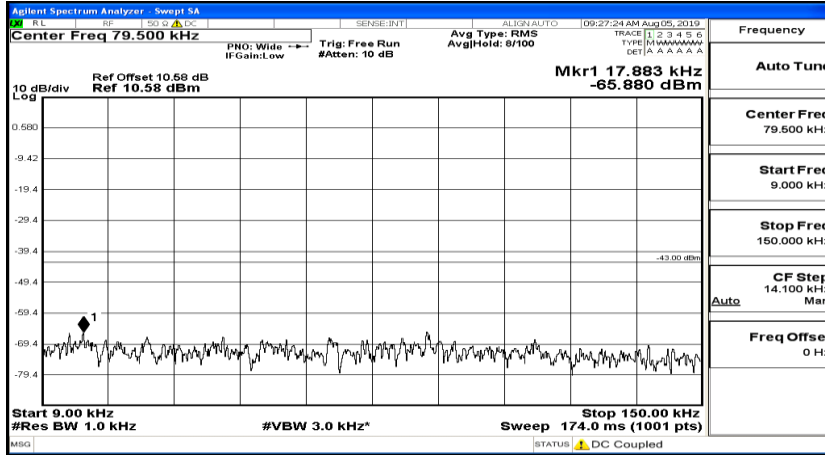

CSE Test Graph(s) (Channel Bandwidth:20 MHz)_MCH_16QAM