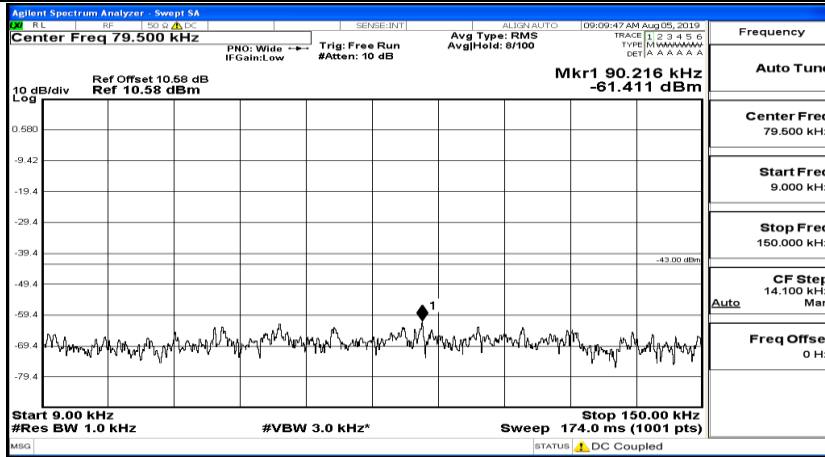

CSE Test Graph(s) (Channel Bandwidth: 3 MHz)_MCH_QPSK