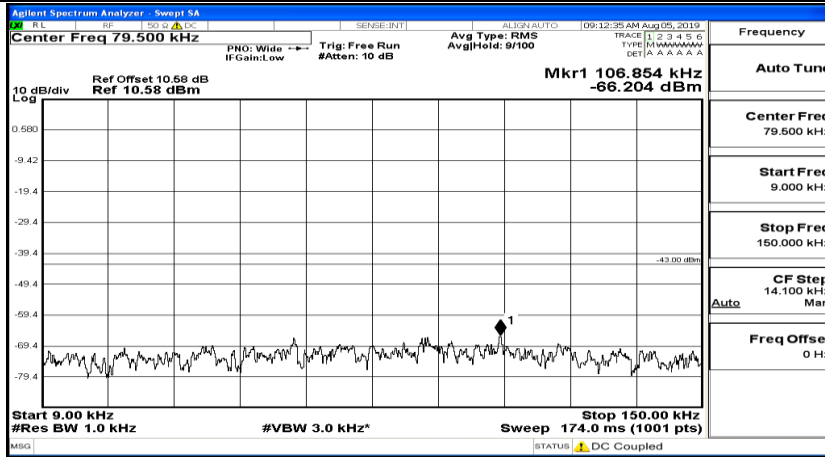

CSE Test Graph(s) (Channel Bandwidth: 5 MHz)_LCH_QPSK