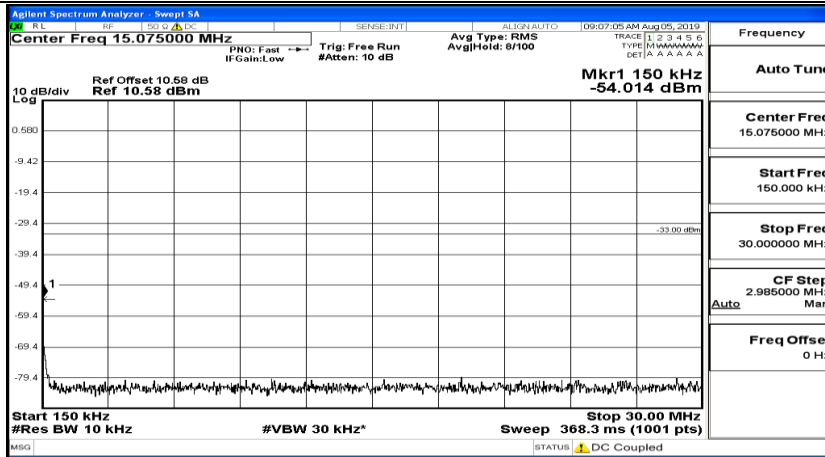

CSE Test Graph(s) (Channel Bandwidth: 1.4 MHz)_HCH_QPSK

CSE Test Graph(s) (Channel Bandwidth: 1.4 MHz) LCH_16QAM

CSE Test Graph(s) (Channel Bandwidth: 1.4 MHz)_MCH_16QAM

CSE Test Graph(s) (Channel Bandwidth: 1.4 MHz)_HCH_16QAM