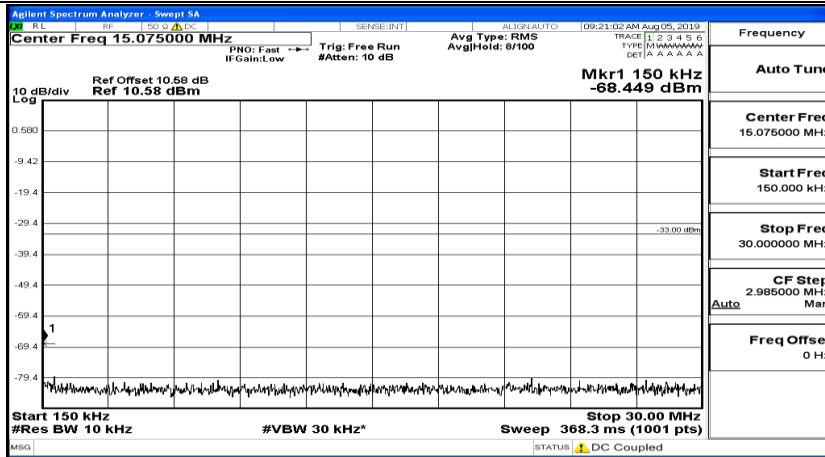

CSE Test Graph(s) (Channel Bandwidth:15 MHz) LCH_QPSK