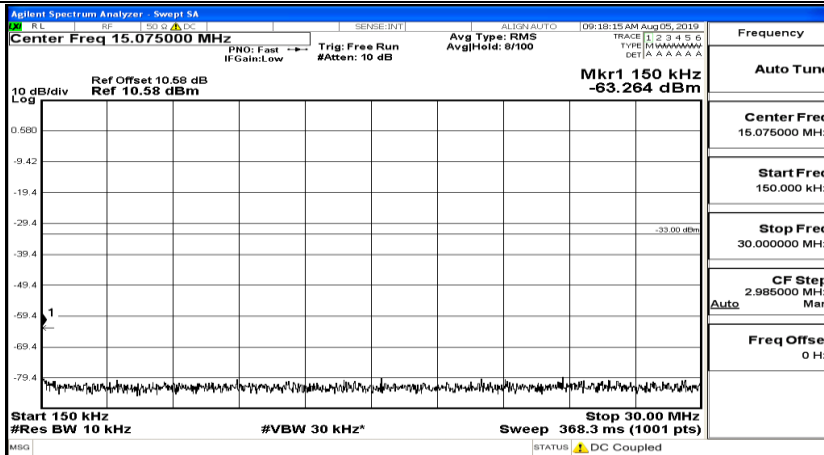

CSE Test Graph(s) (Channel Bandwidth: 10 MHz)_MCH_QPSK