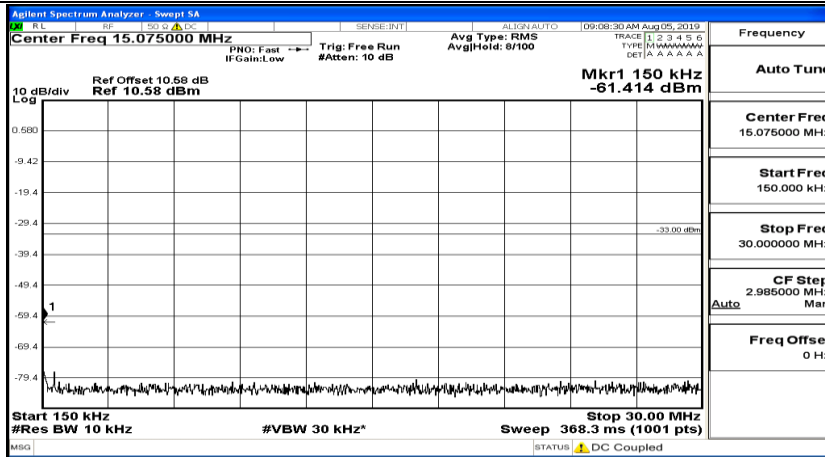

CSE Test Graph(s) (Channel Bandwidth: 3 MHz)_LCH_QPSK