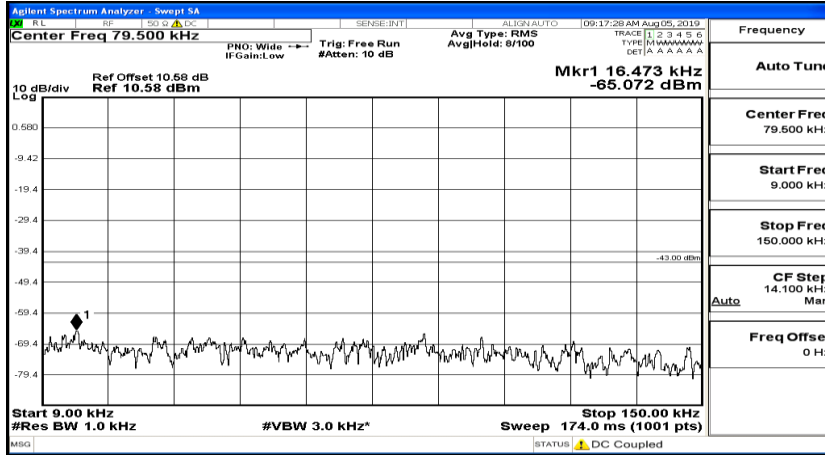

CSE Test Graph(s) (Channel Bandwidth: 10 MHz) LCH_QPSK

CSE Test Graph(s) (Channel Bandwidth: 10 MHz)_MCH_QPSK

CSE Test Graph(s) (Channel Bandwidth: 10 MHz)_HCH_QPSK

CSE Test Graph(s) (Channel Bandwidth: 10 MHz)_LCH_16QAM