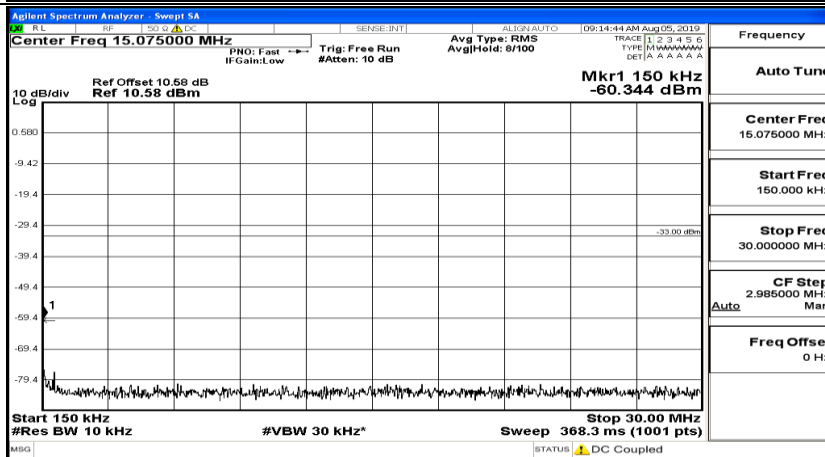

CSE Test Graph(s) (Channel Bandwidth: 5 MHz)_MCH_16QAM