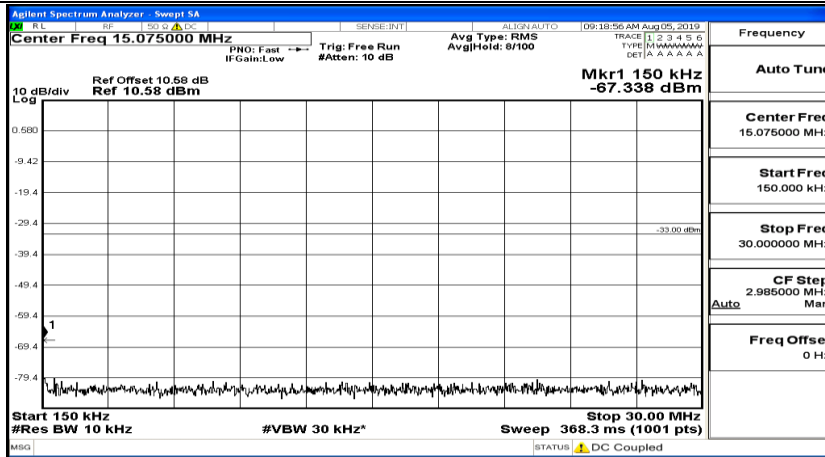

CSE Test Graph(s) (Channel Bandwidth: 10 MHz)_MCH_16QAM