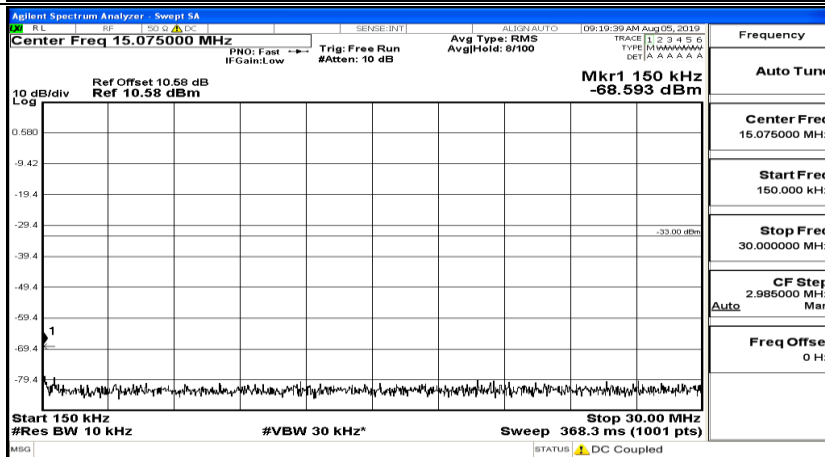

CSE Test Graph(s) (Channel Bandwidth: 10 MHz)_HCH_QPSK