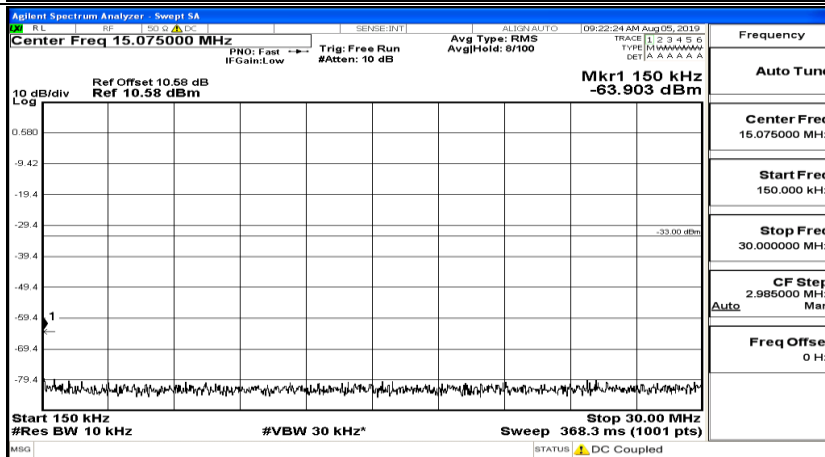

CSE Test Graph(s) (Channel Bandwidth:15 MHz)_MCH_QPSK