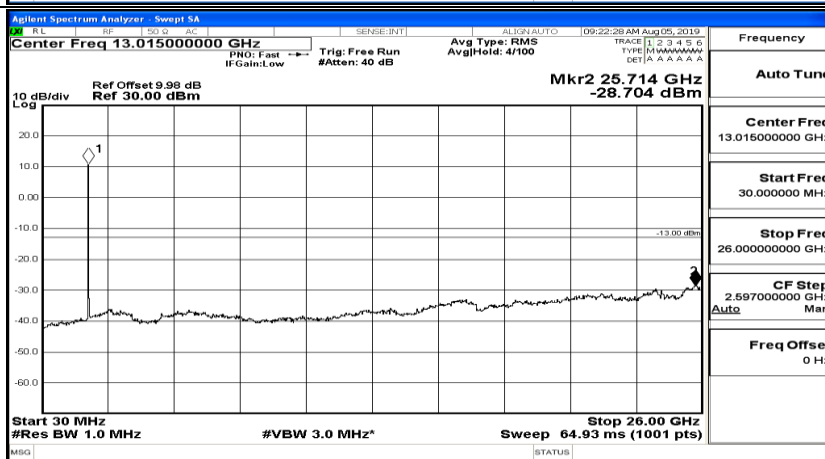

CSE Test Graph(s) (Channel Bandwidth:15 MHz)_MCH_QPSK