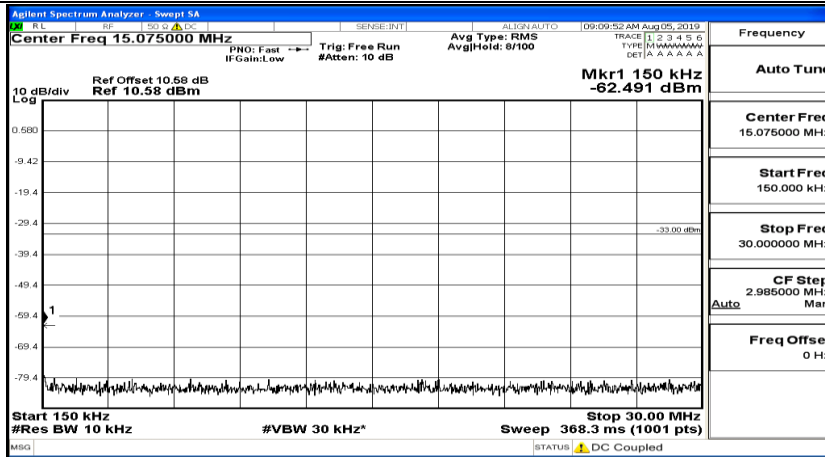

CSE Test Graph(s) (Channel Bandwidth: 3 MHz)_MCH_QPSK