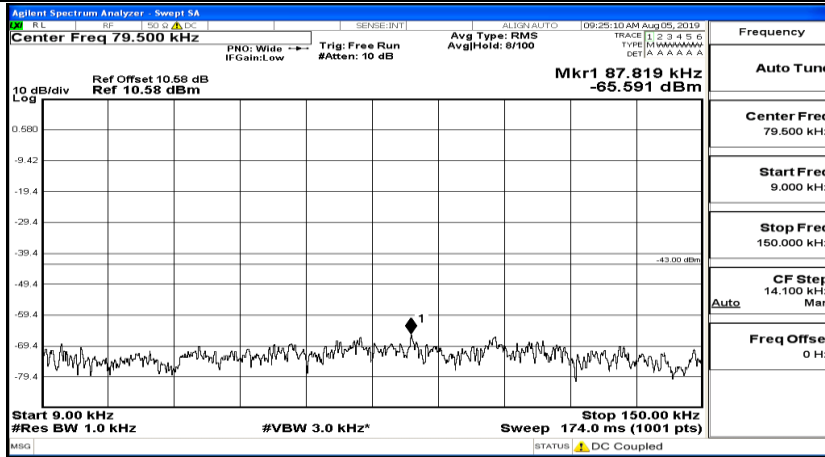

CSE Test Graph(s) (Channel Bandwidth:15 MHz) LCH_QPSK

CSE Test Graph(s) (Channel Bandwidth:15 MHz)_MCH_QPSK

CSE Test Graph(s) (Channel Bandwidth:15 MHz)_HCH_QPSK

CSE Test Graph(s) (Channel Bandwidth:15 MHz)_LCH_16QAM

CSE Test Graph(s) (Channel Bandwidth:15 MHz)_MCH_16QAM

CSE Test Graph(s) (Channel Bandwidth:15 MHz)_HCH_16QAM

CSE Test Graph(s) (Channel Bandwidth:20 MHz) LCH_QPSK

Frequency
Auto Tune
Center Freq 79.500 kHz
Start Freq 9.000 kHz
Stop Freq 150.000 kHz
CF Step 14.100 kHz Man
Freq Offset 0 Hz