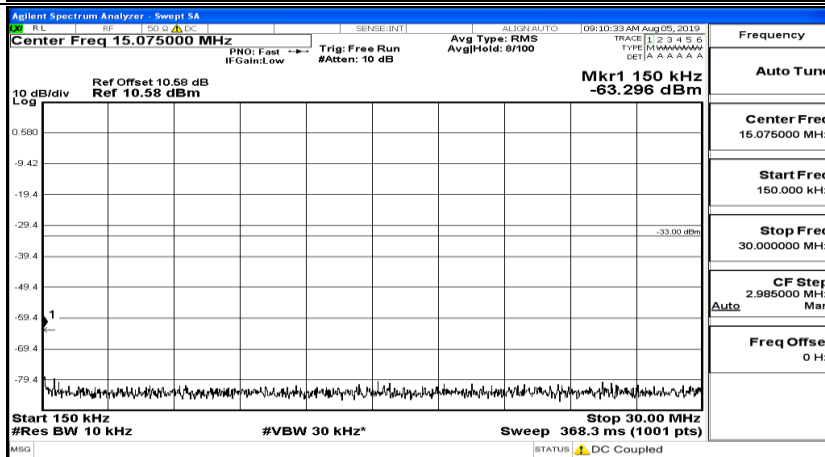

CSE Test Graph(s) (Channel Bandwidth: 3 MHz)_MCH_16QAM