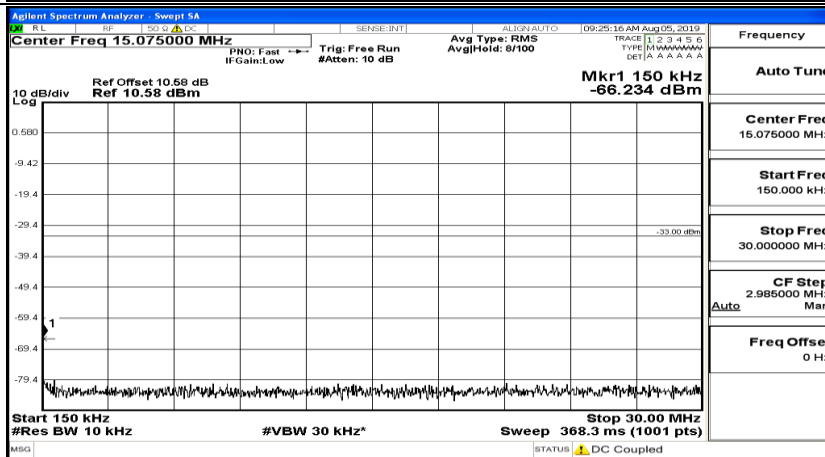

CSE Test Graph(s) (Channel Bandwidth:15 MHz)_MCH_16QAM

CSE Test Graph(s) (Channel Bandwidth:15 MHz)_HCH_16QAM

CSE Test Graph(s) (Channel Bandwidth:20 MHz) LCH_QPSK

Frequency
Auto Tune
Center Freq 79.500 kHz
Start Freq 9.000 kHz
Stop Freq 150.000 kHz
CF Step 14.100 kHz Man
Freq Offset 0 Hz