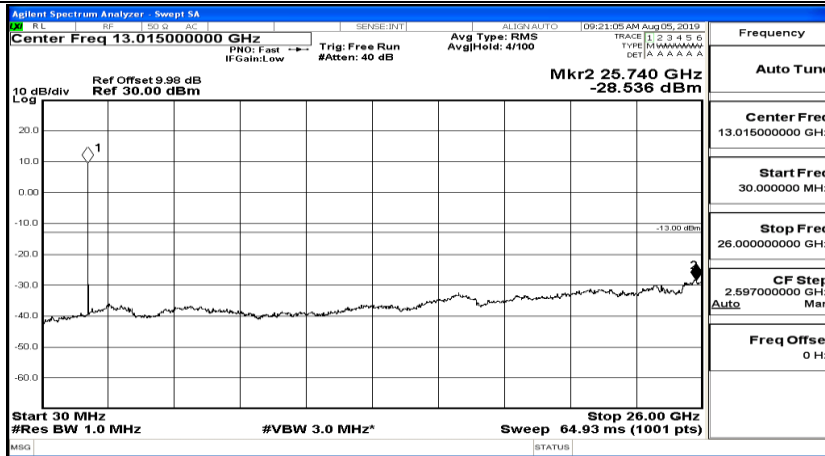

CSE Test Graph(s) (Channel Bandwidth:15 MHz) LCH_QPSK