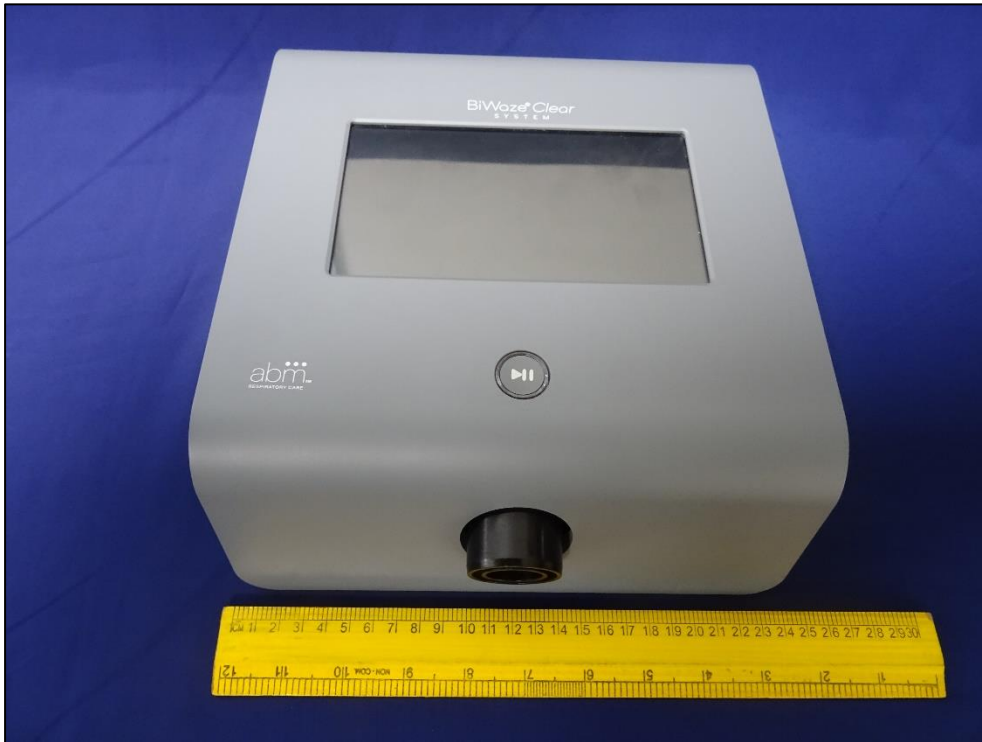

External Photos

Reference test Report No:  
ULR-TC56882230000092F/93F

Seite 1 von 6  
Page 1 of 6

External Photos

EUT TOP View

EUT Bottom View

**External Photos**

**Reference test Report No:  
ULR-TC56882230000092F/93F**

**Seite 2 von 6**  
*Page 2 of 6*

**EUT side View**

**EUT side View**

**External Photos**

**Reference test Report No:  
ULR-TC56882230000092F/93F**

**Seite 3 von 6**  
Page 3 of 6

**Front side View**

**Back side View**

External Photos

Reference test Report No:  
ULR-TC56882230000092F/93F

Seite 4 von 6  
Page 4 of 6

EUT Dimension View

EUT Dimension View

**External Photos**

**Reference test Report No:  
ULR-TC56882230000092F/93F**